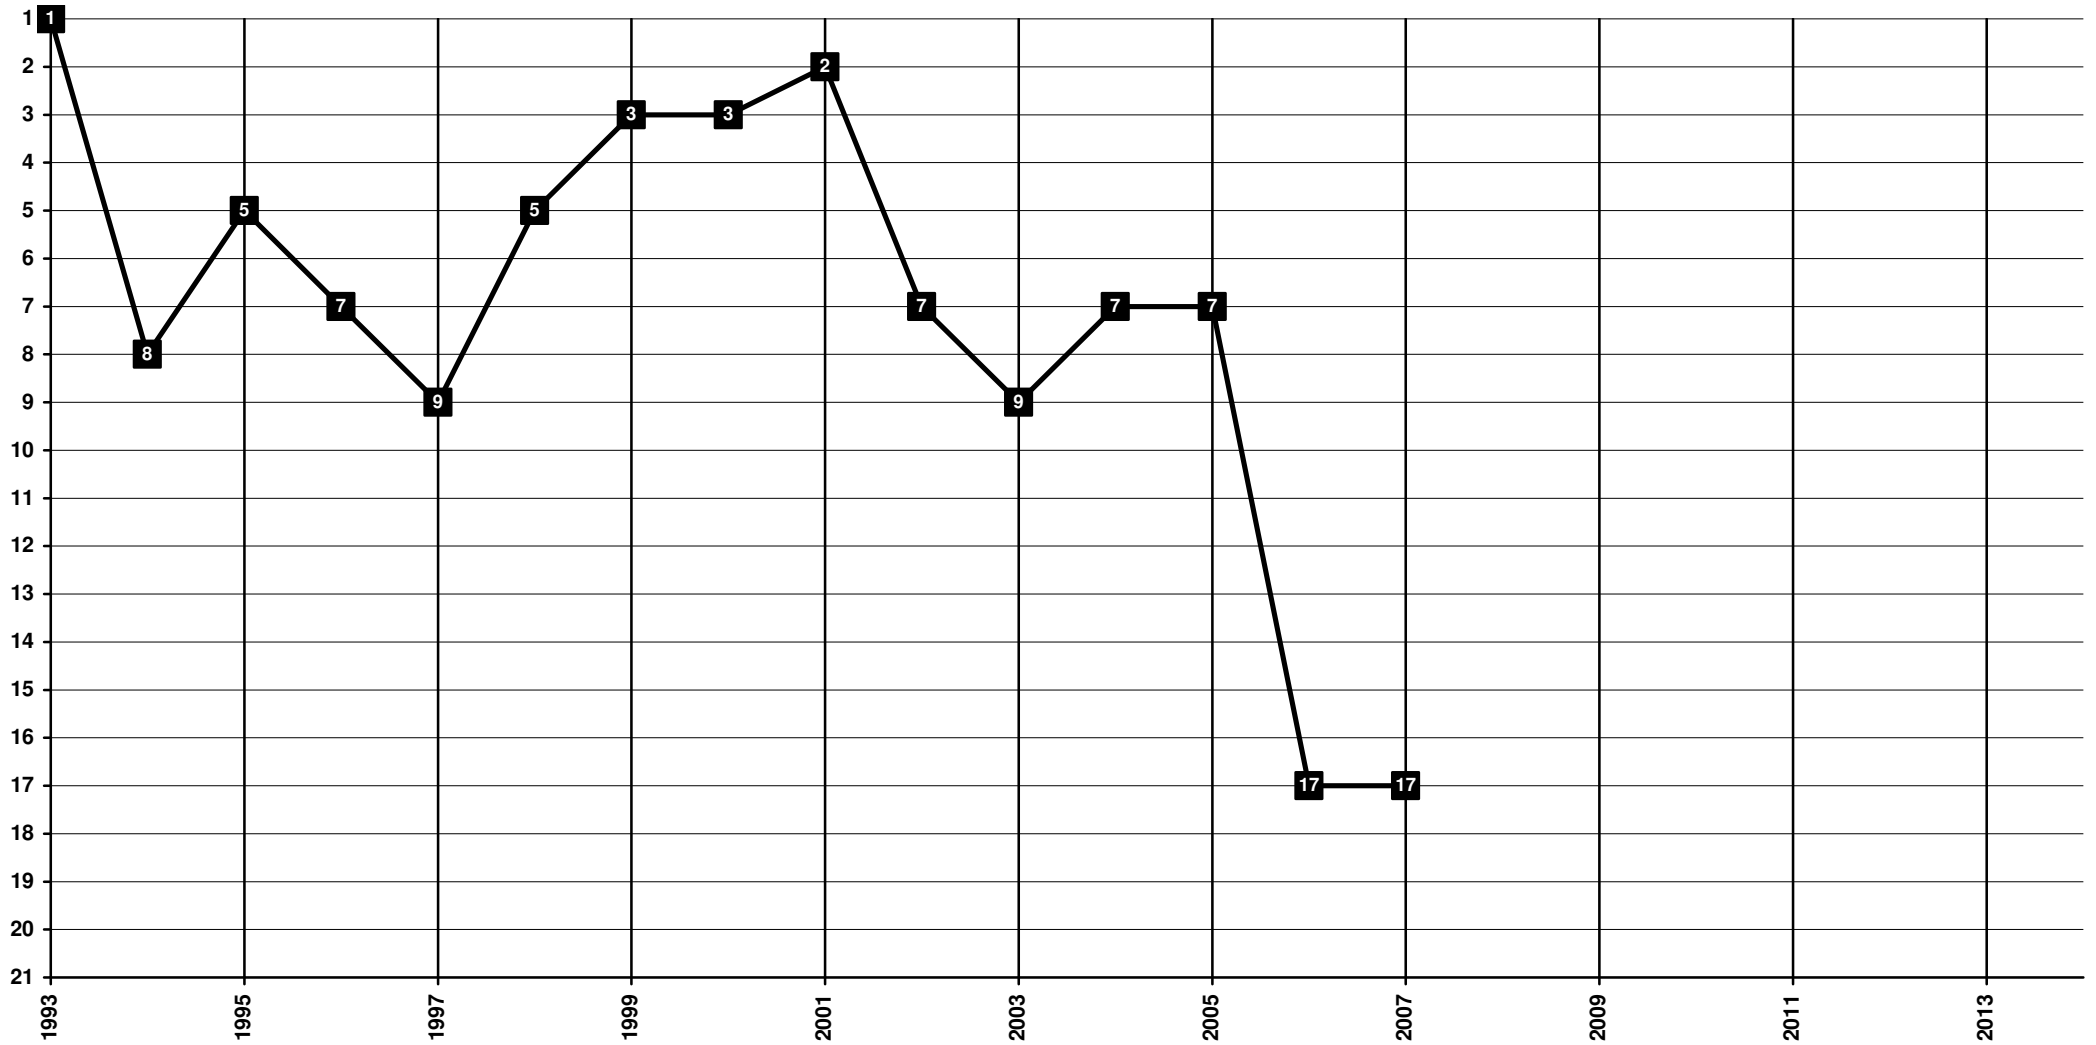

Wales - Tier 1 - Final Table Places

1951 **Cwmbran Town F.C.** [Cwmbran]