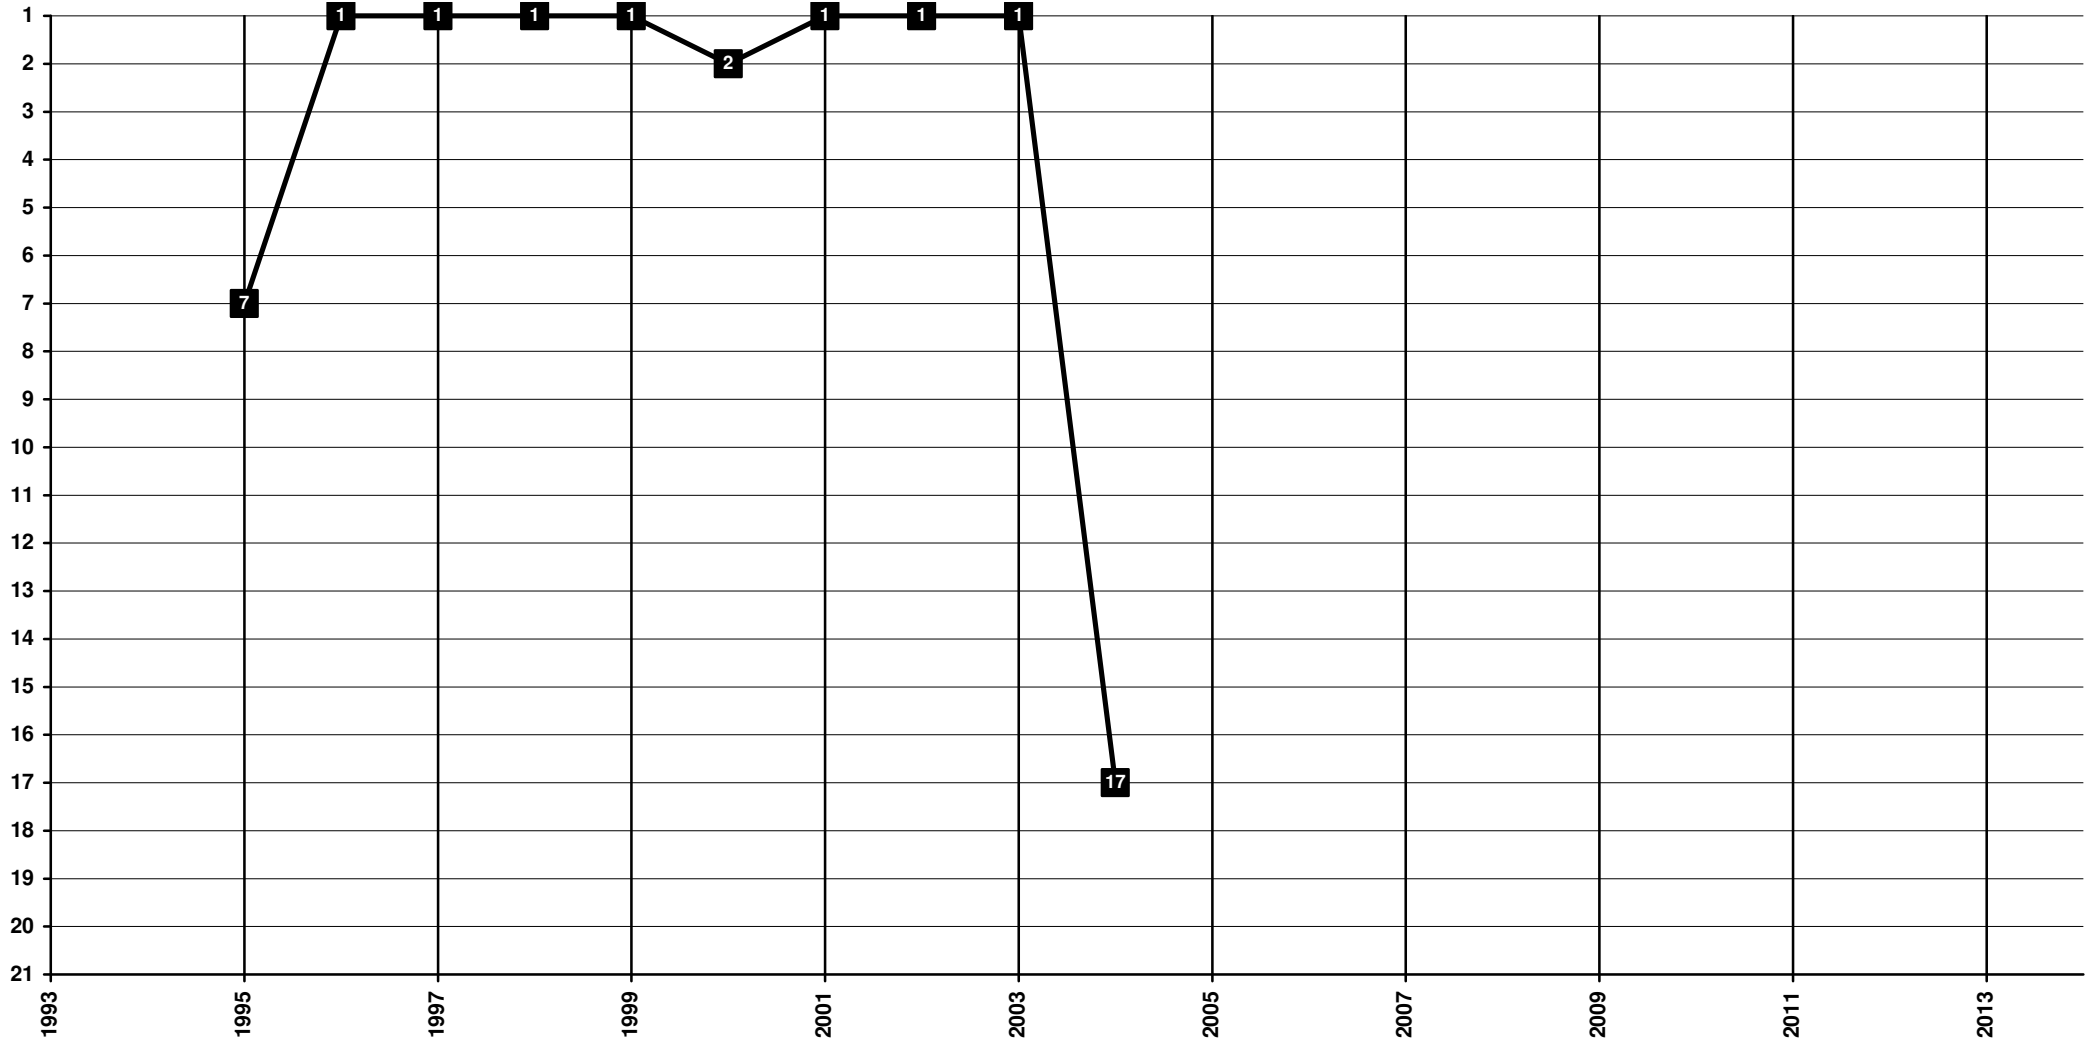

Wales - Tier 1 - Final Table Places

1912 Barry A.F.C. | 1931 Barry Town | 2013 Barry Town United F.C. [Barry]