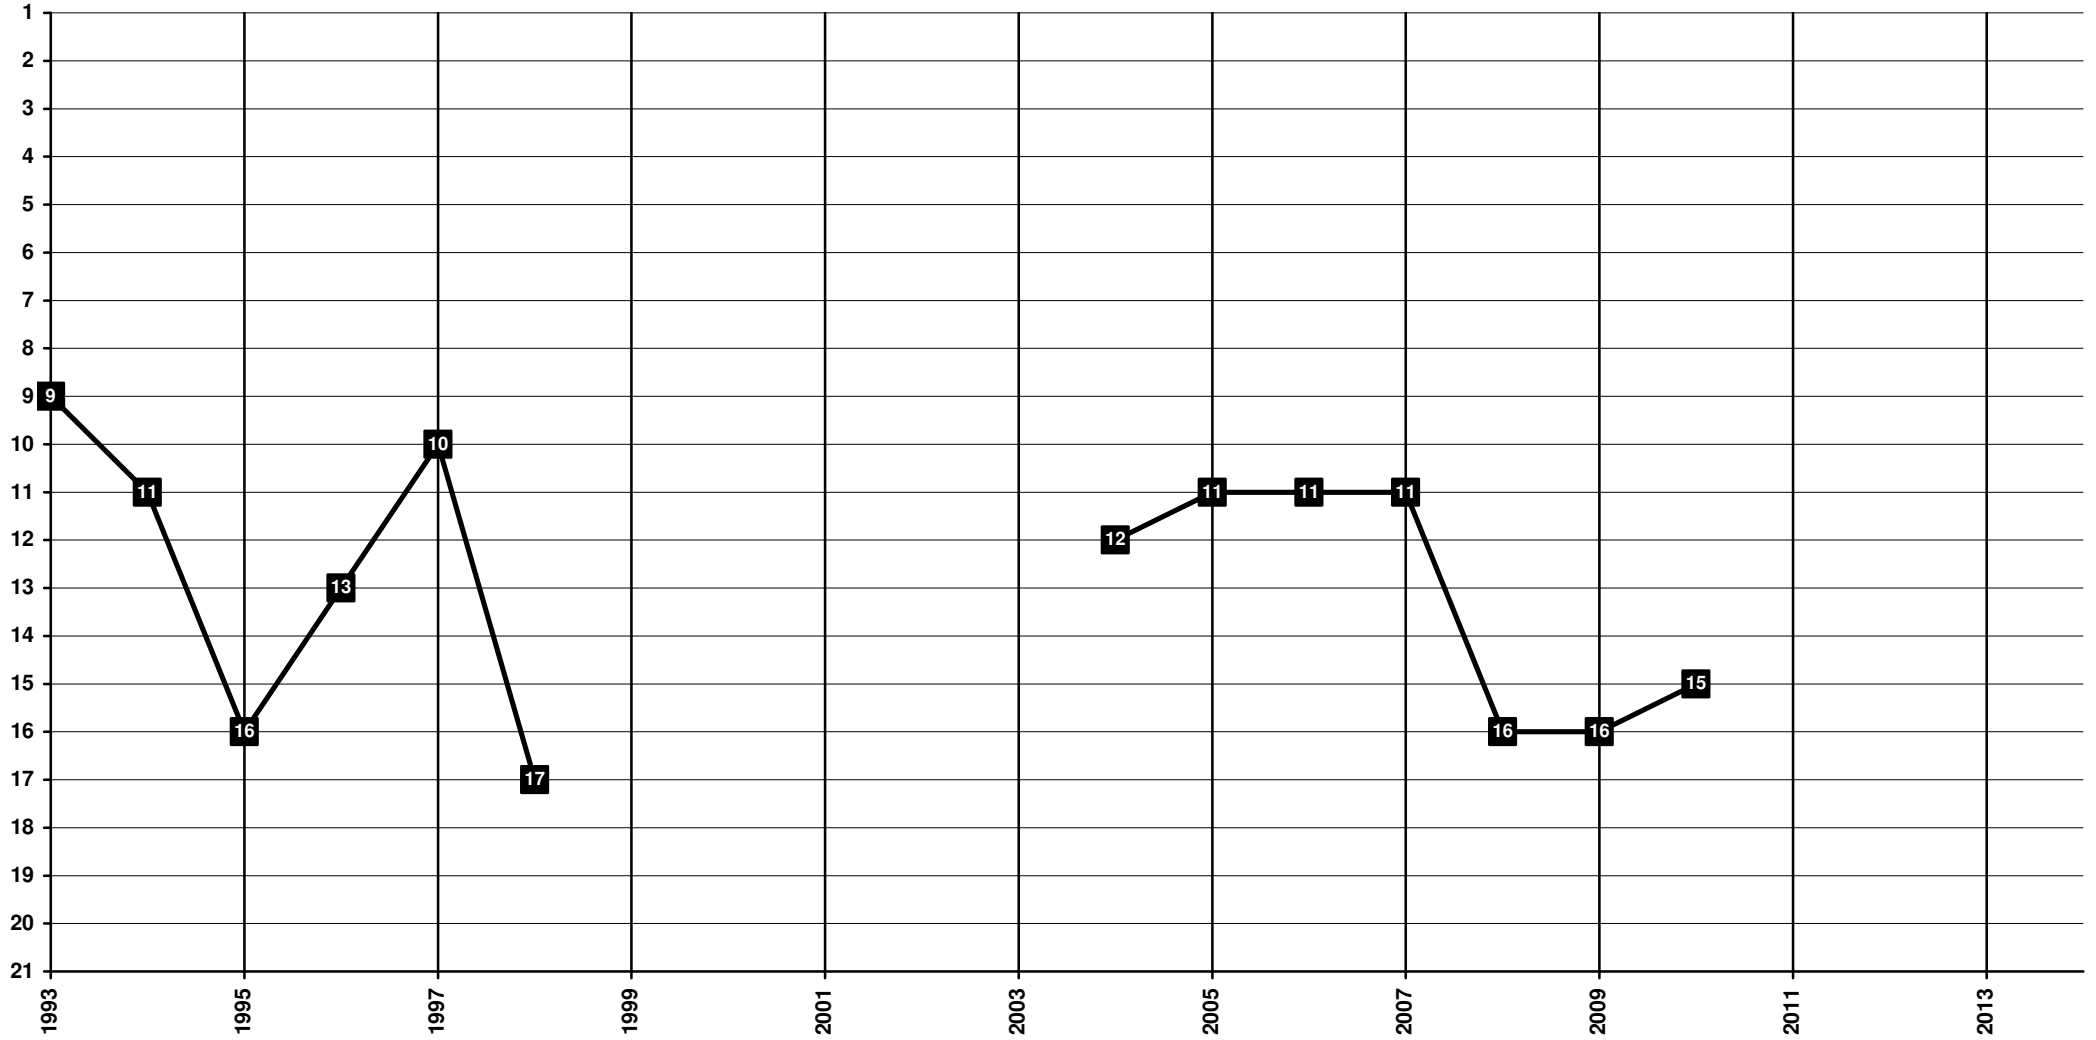

Wales - Tier 1 - Final Table Places

1884 **Porthmadog F.C.** [Porthmadog]