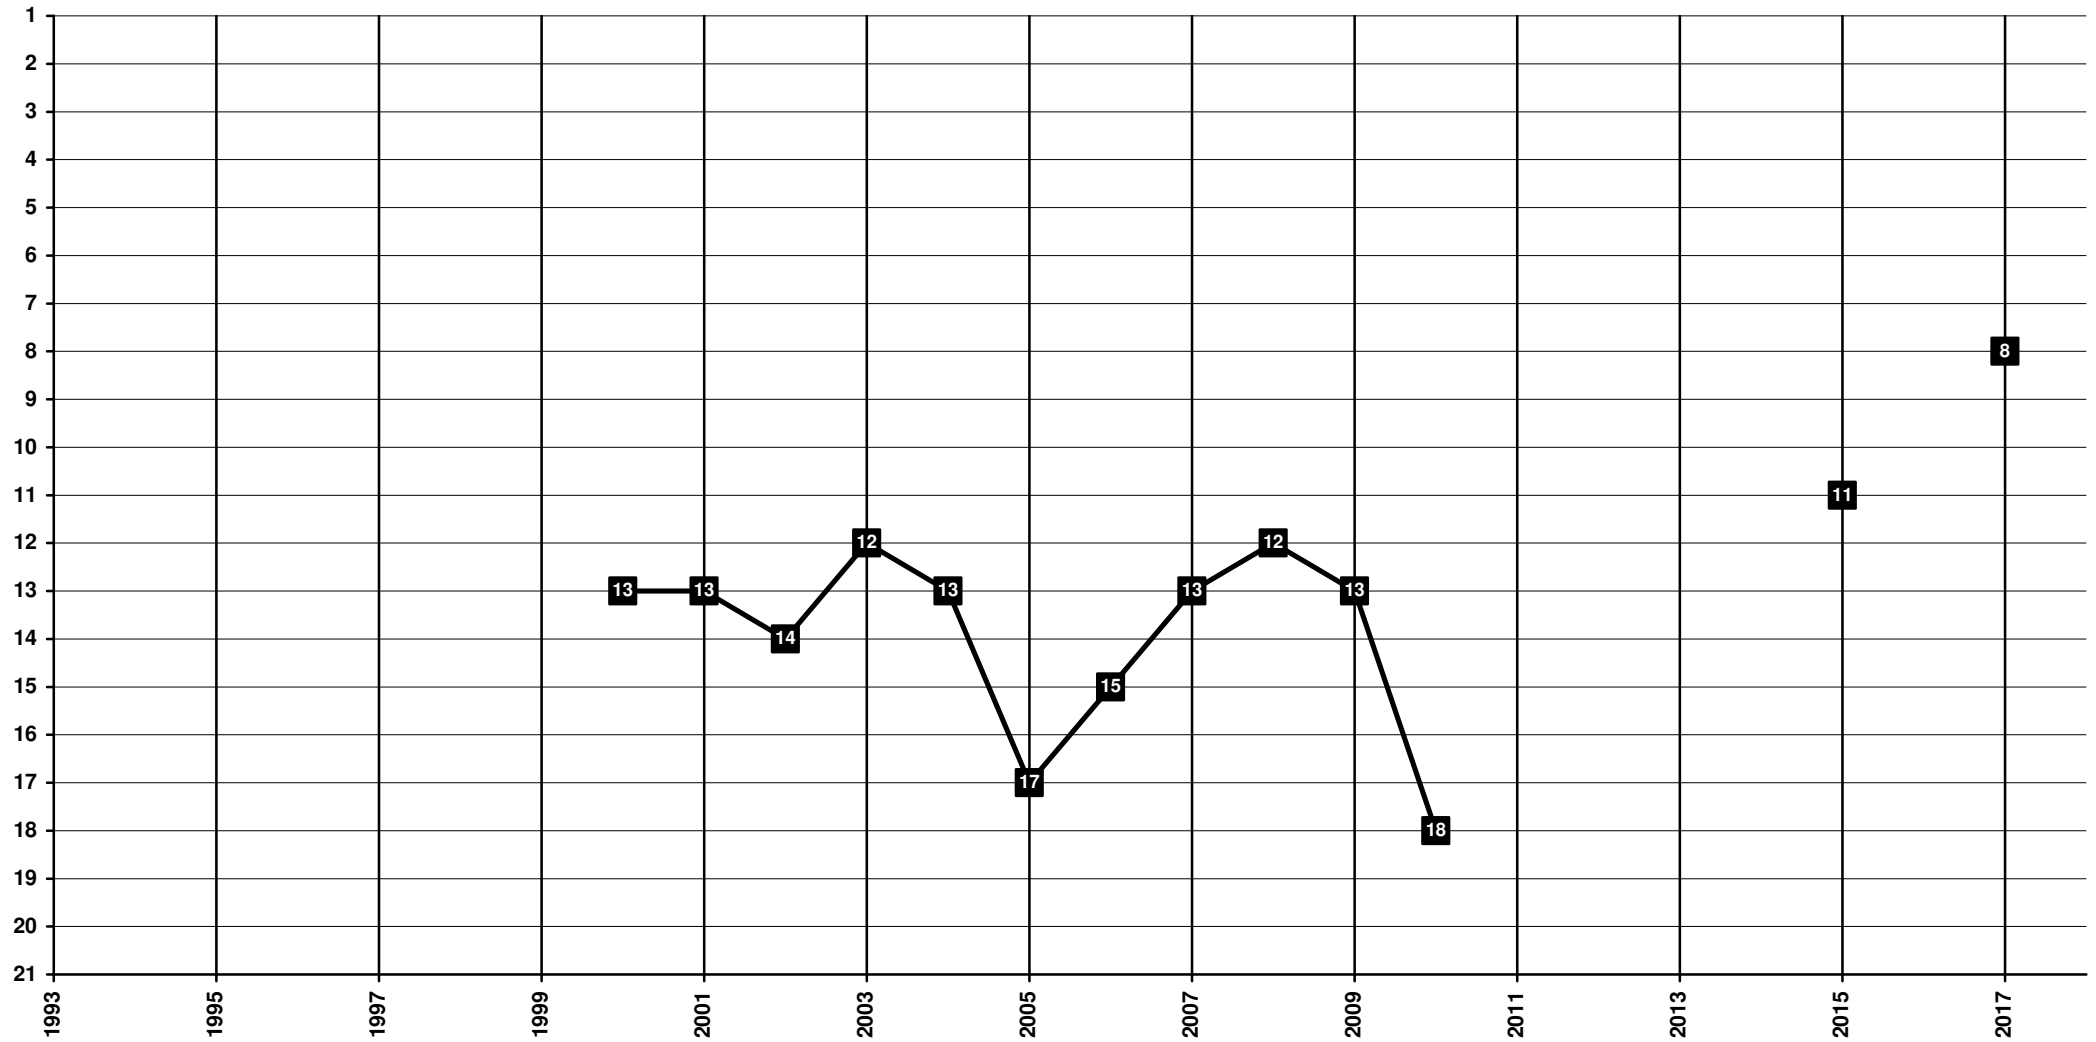

Wales - Tier 1 - Final Table Places

1992 merge of Cefn Albion and Druids United **Cefn Druids A.F.C.** [Cefn Mawr]