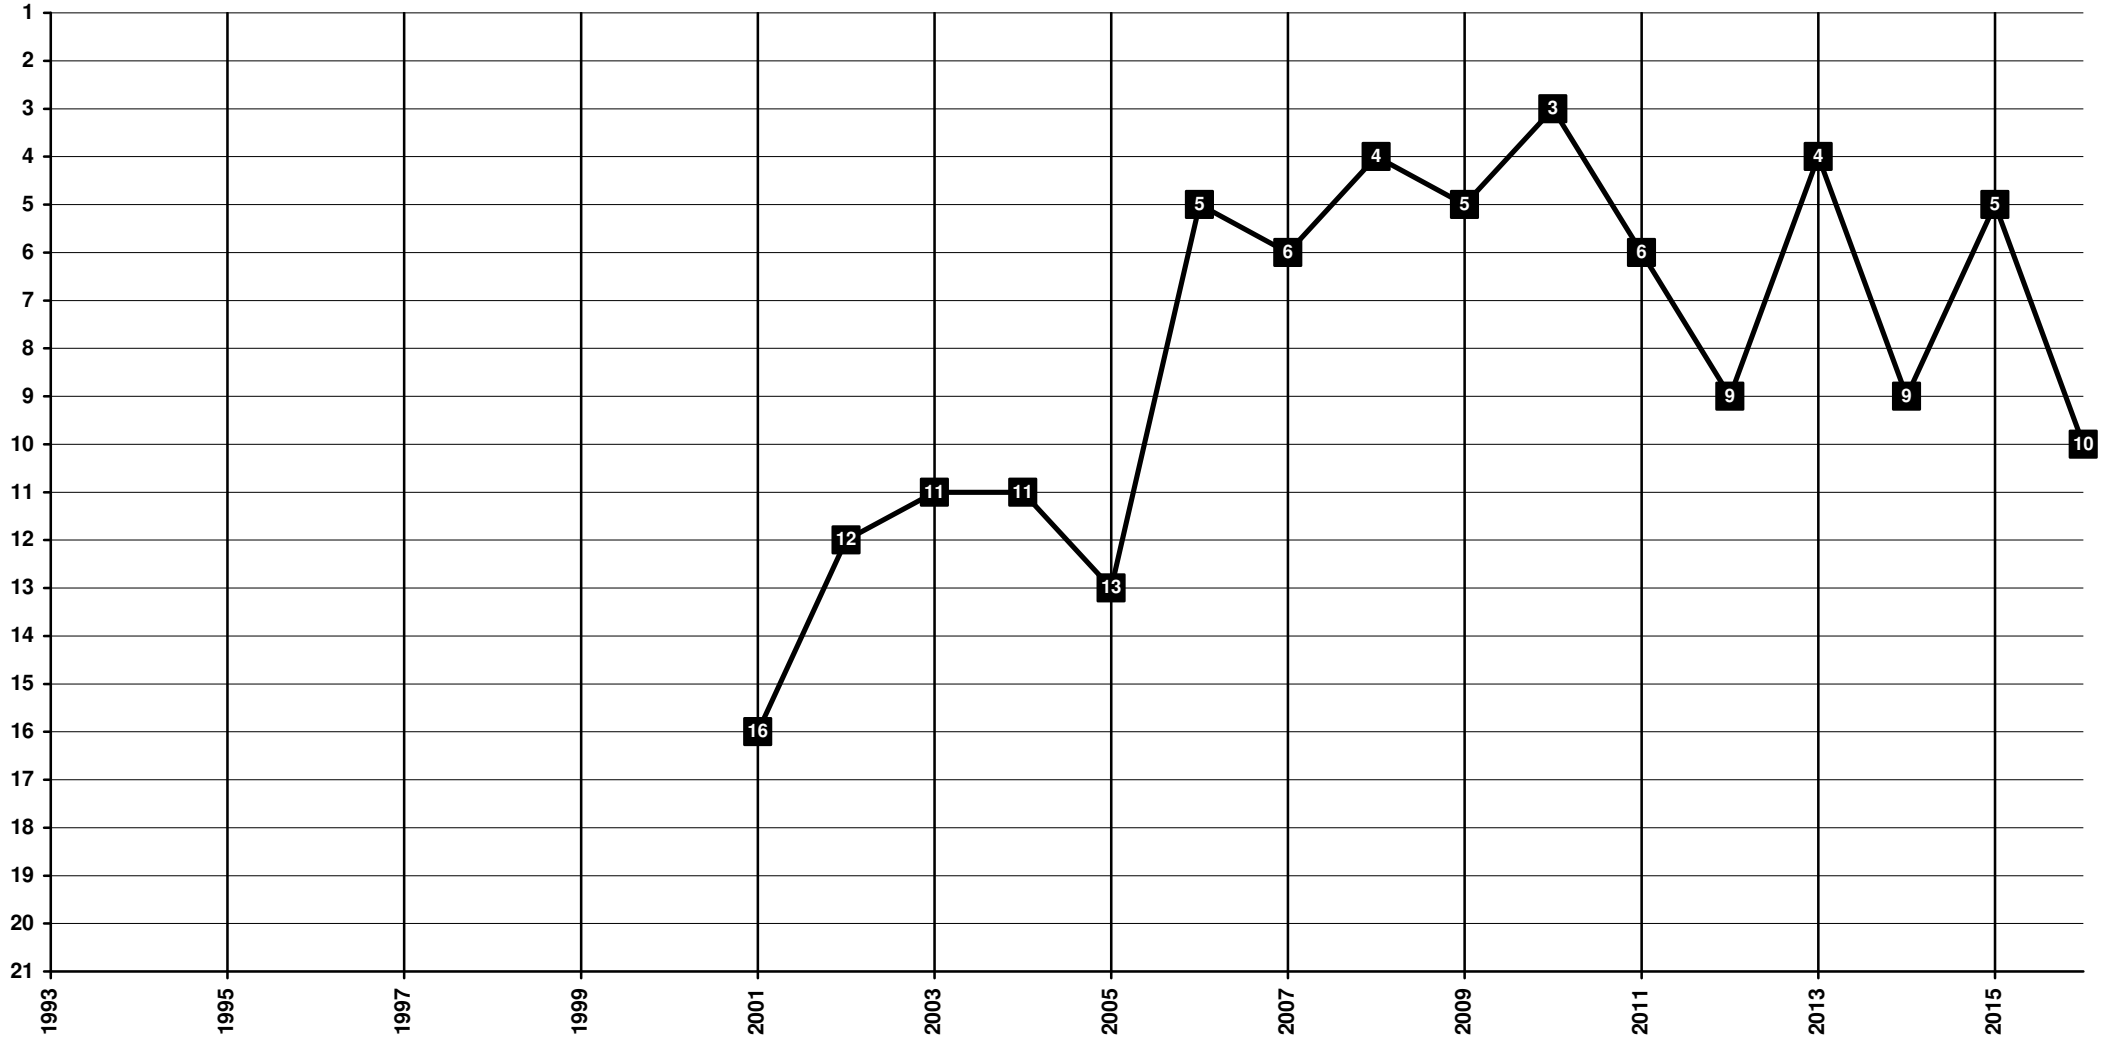

Wales - Tier 1 - Final Table Places

1901 Port Talbot Athletic | 2001 **Port Talbot Town F.C.** [Port Talbot]