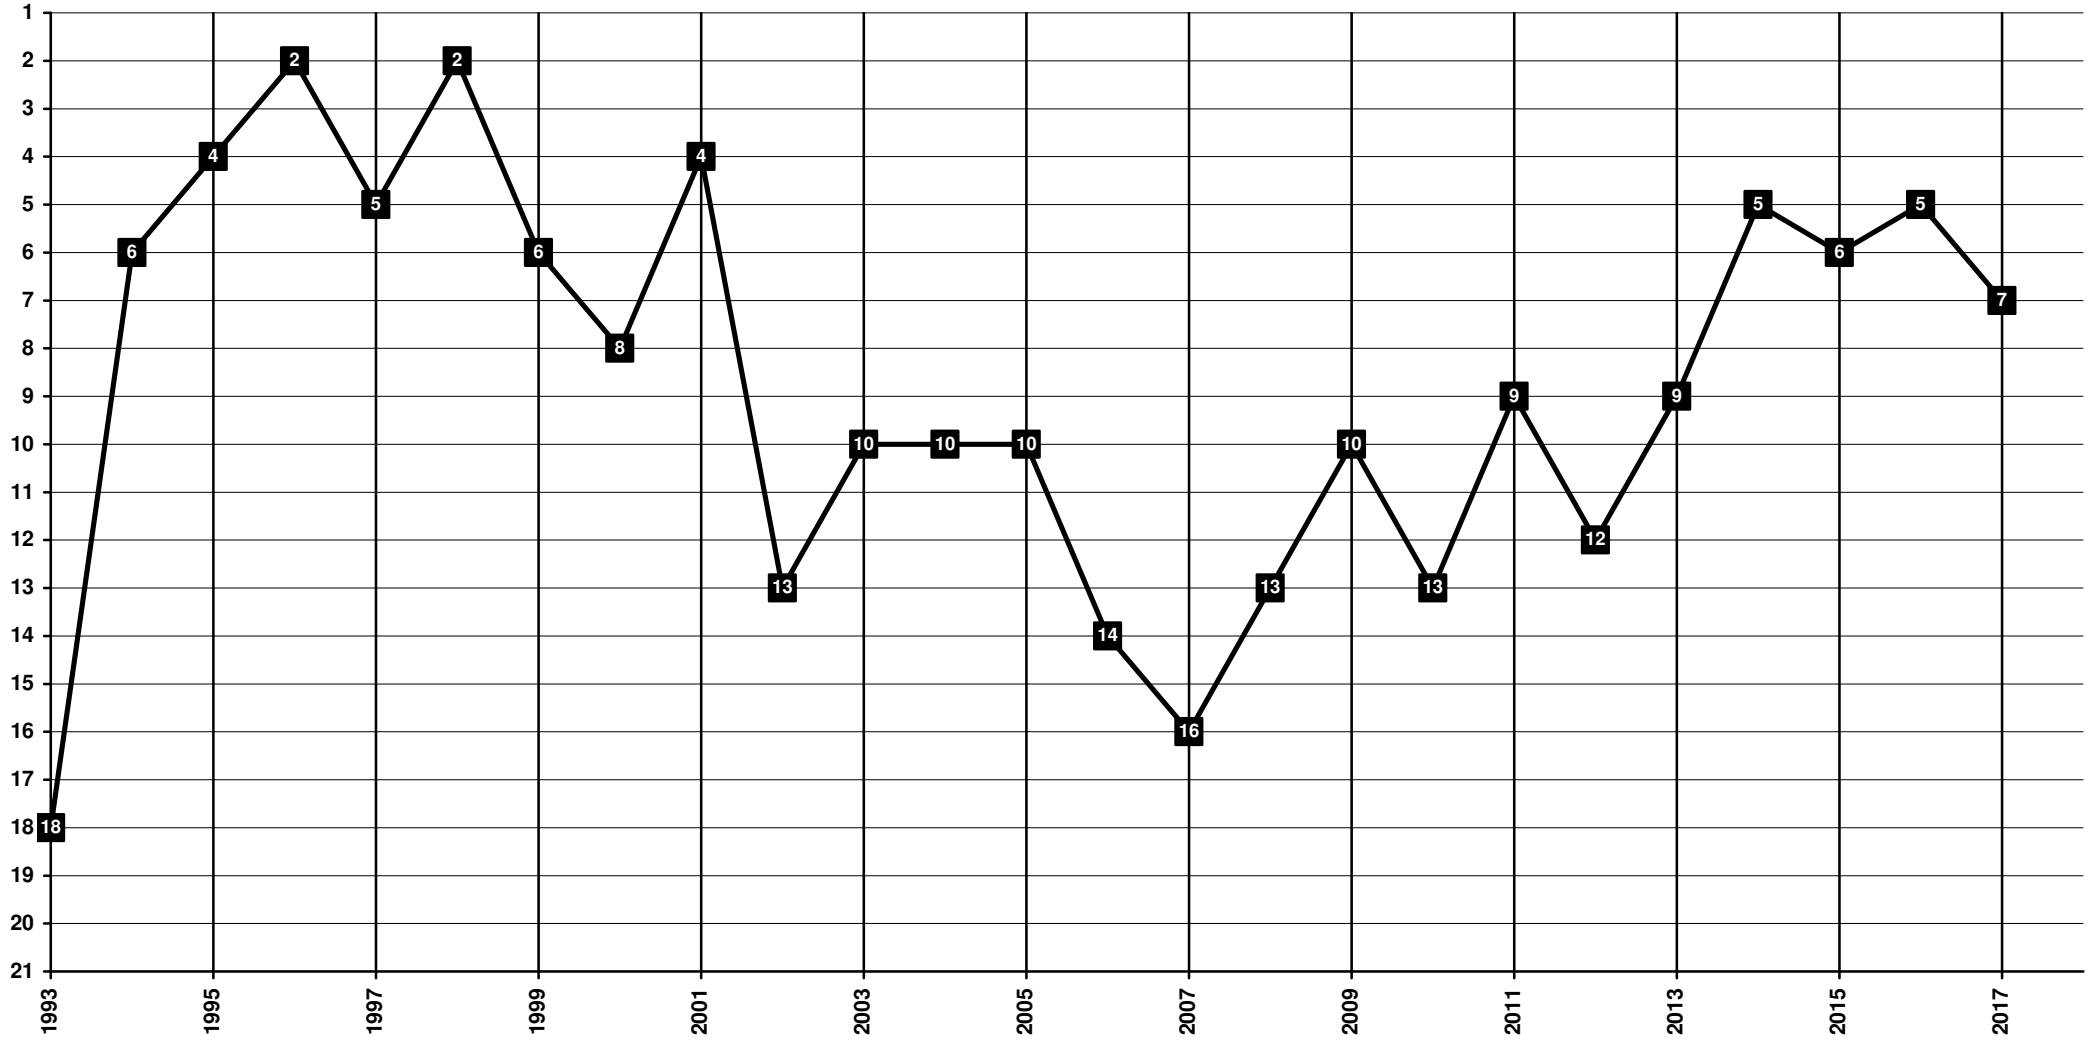

Wales - Tier 1 - Final Table Places

1875 Newtown White Stars | **Newtown A.F.C.** [Newtown]