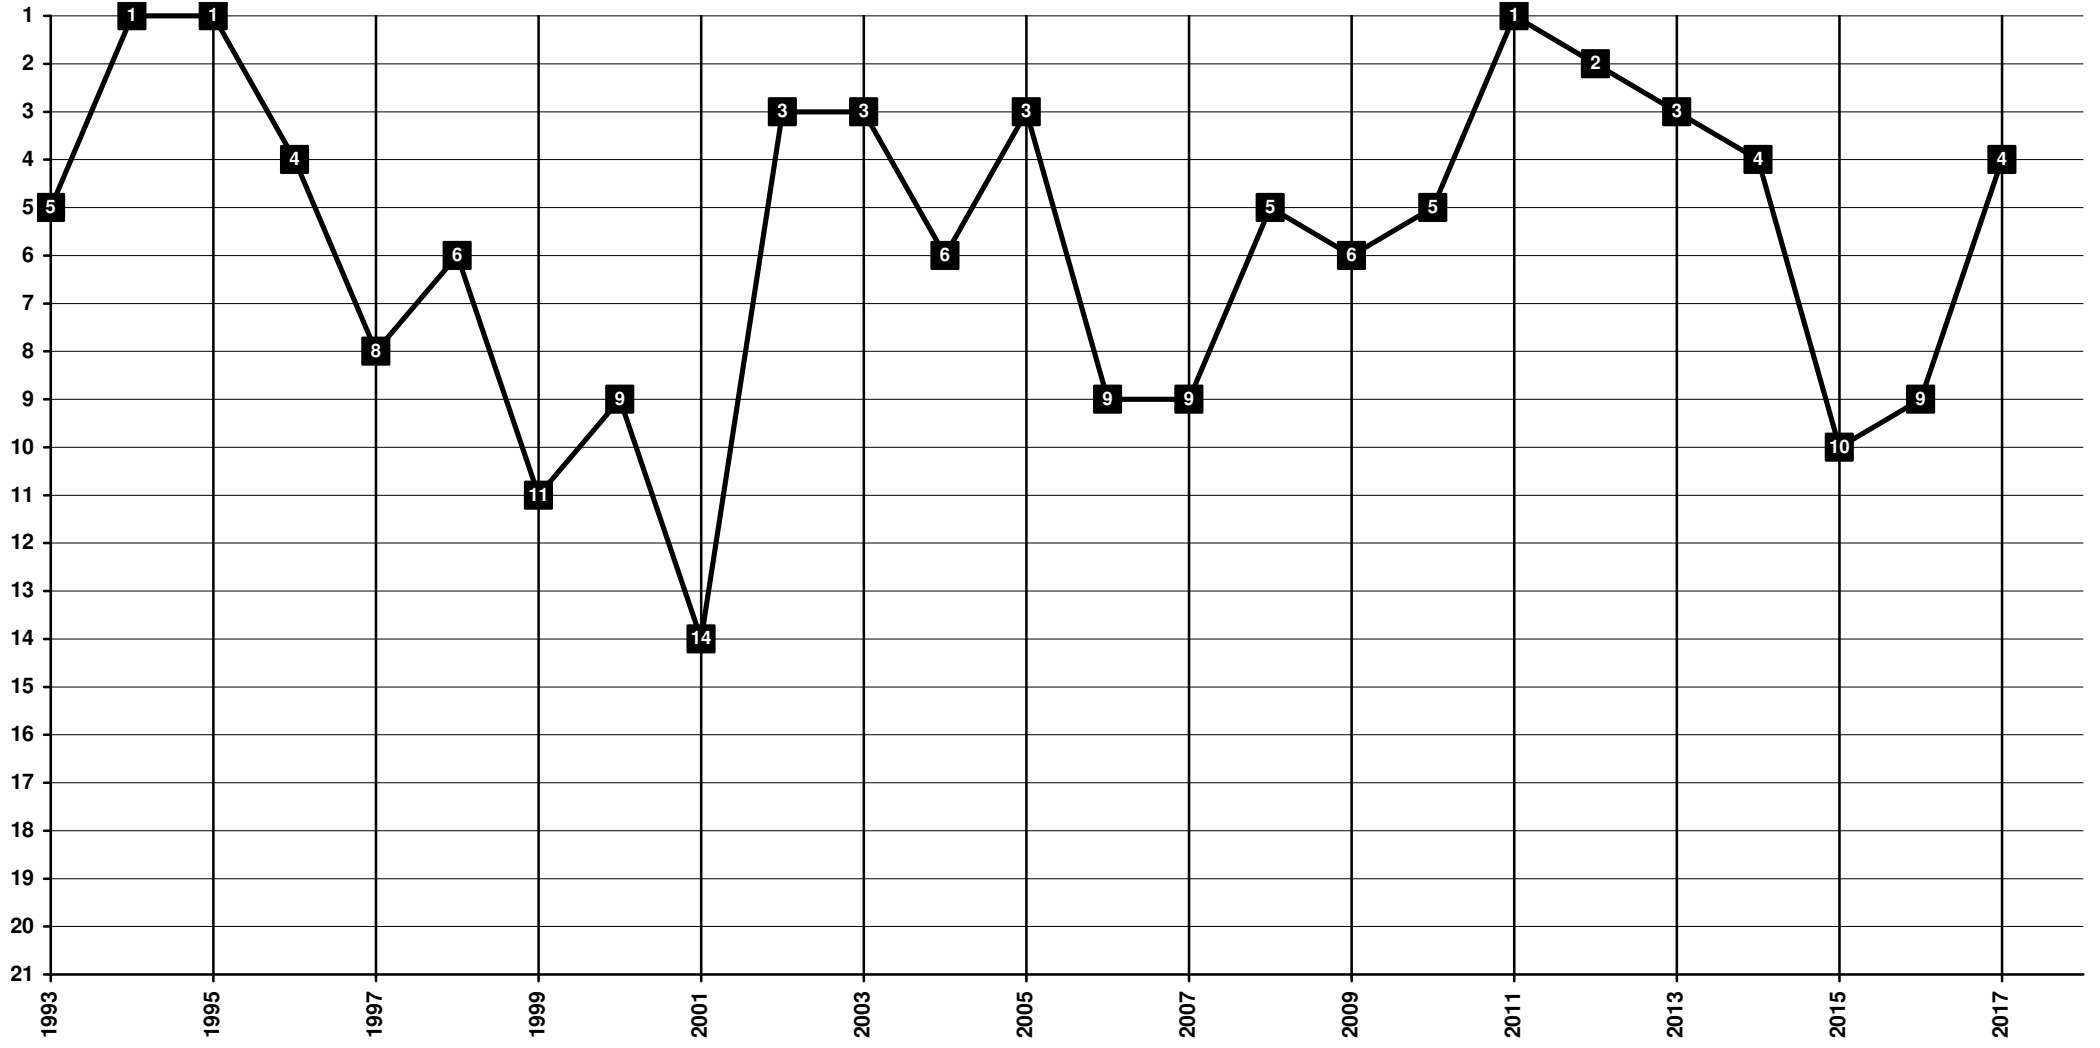

Wales - Tier 1 - Final Table Places

1876 Bangor F.C. | **Bangor City F.C.** [Bangor]