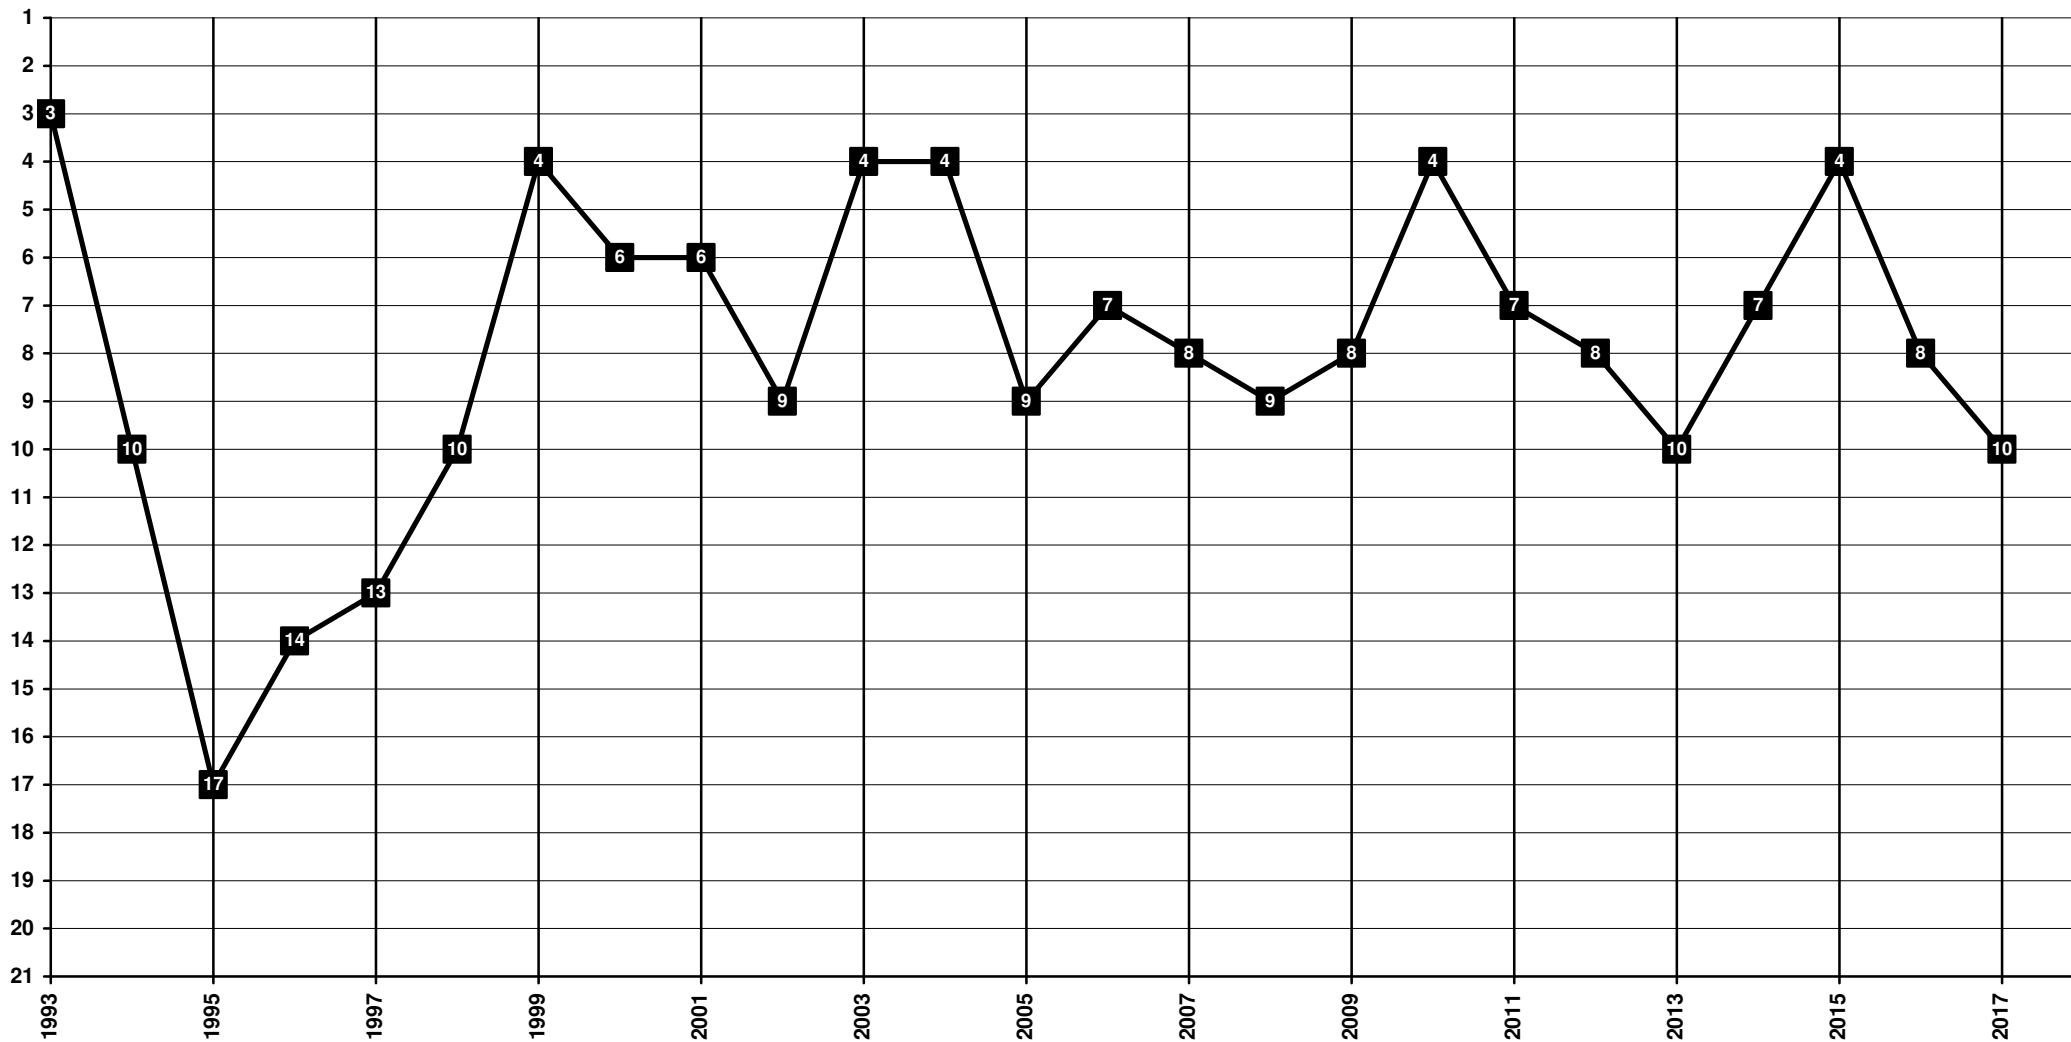

Wales - Tier 1 - Final Table Places

1967 Afan Lido F.C. [Aberavon]

Wales - Tier 1 - Final Table Places

1884 **Aberystwyth Town F.C.** [Aberystwyth]

Wales - Tier 1 - Final Table Places

1880 **Bala Town F.C.** [Bala]