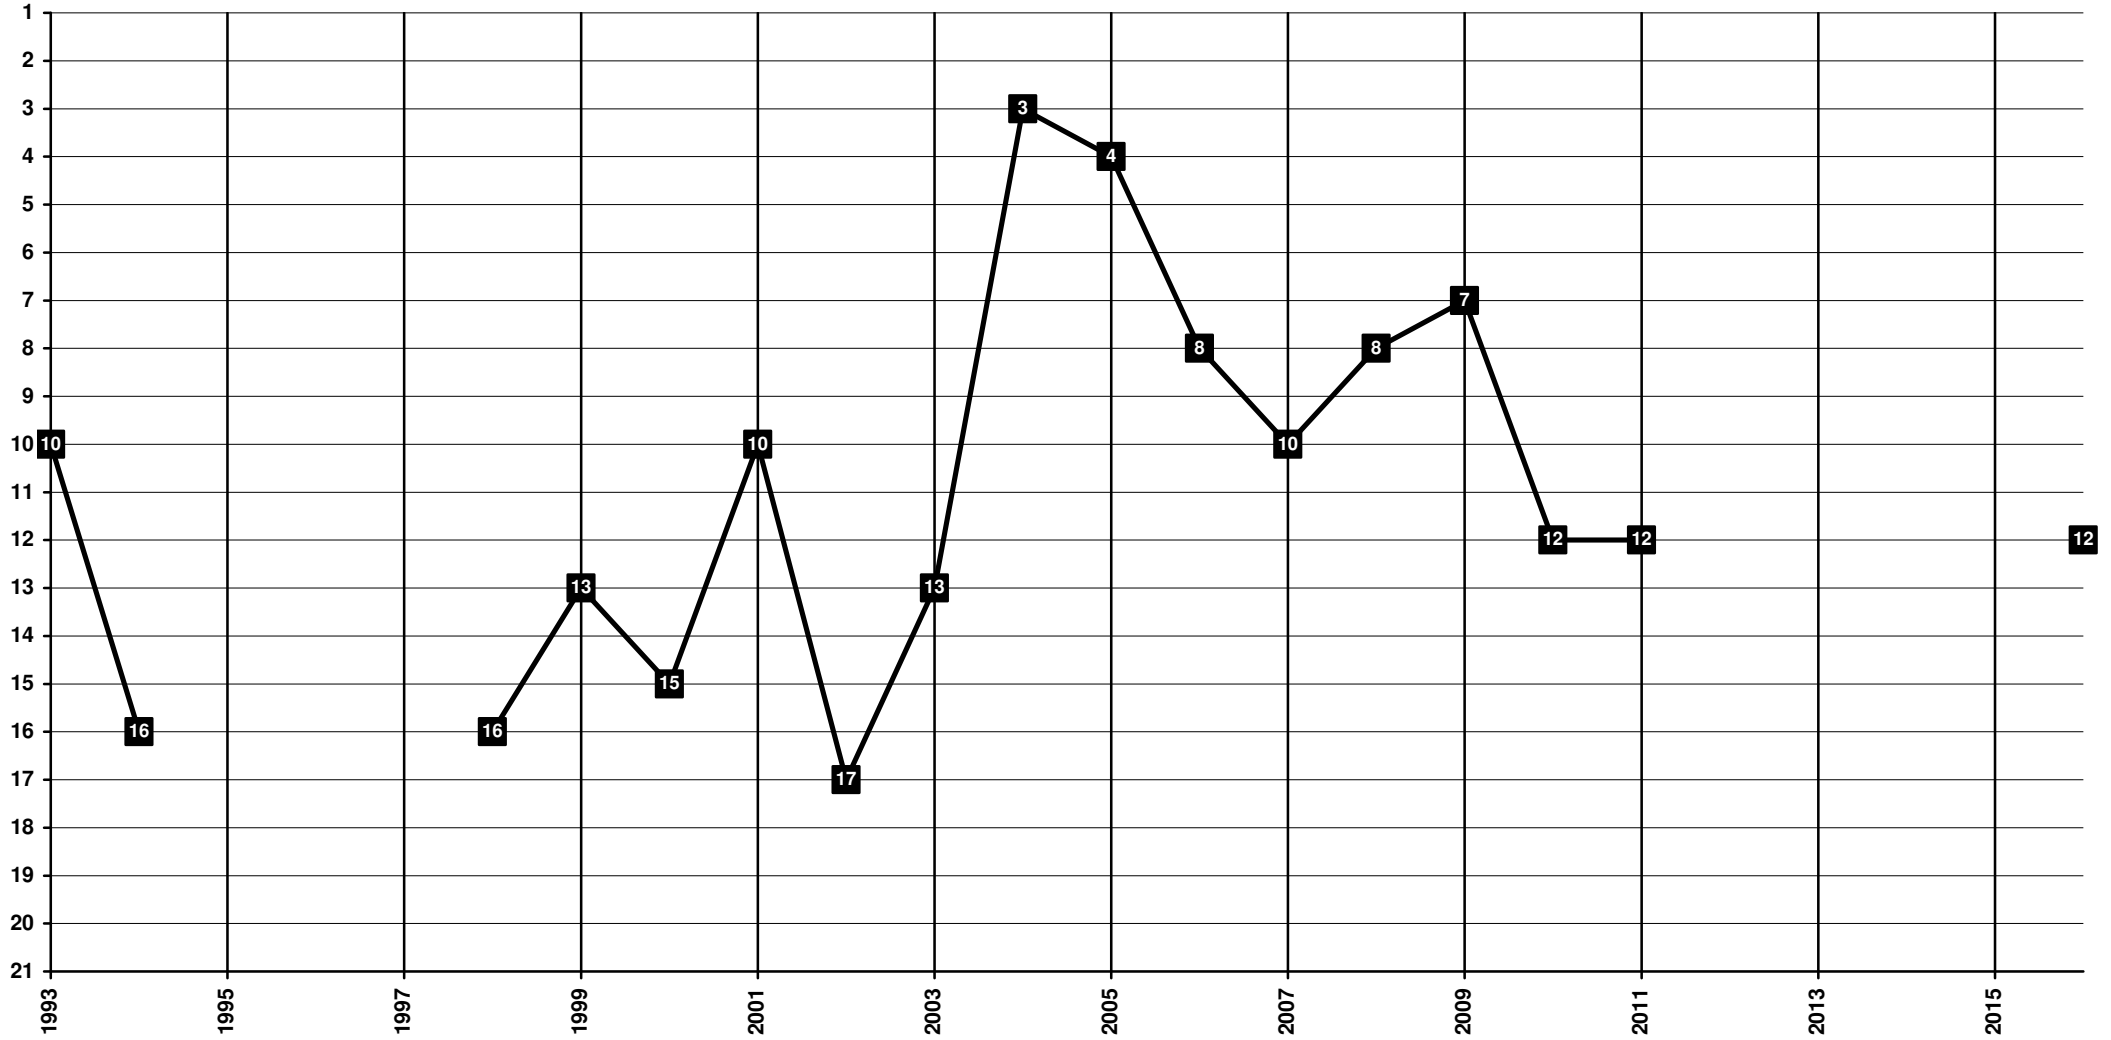

1946 Connah's Quay Juniors | 1951 **Connah's Quay Nomads F.C.** [Connah's Quay]

Wales - Tier 1 - Final Table Places

1951 **Cwmbran Town F.C.** [Cwmbran]

Wales - Tier 1 - Final Table Places

1899 Haverfordwest F.C. | 1901 Haverfordwest Town | 1936 Haverfordwest Athletic | 1956 **Haverfordwest County A.F.C.** [Haverfordwest]