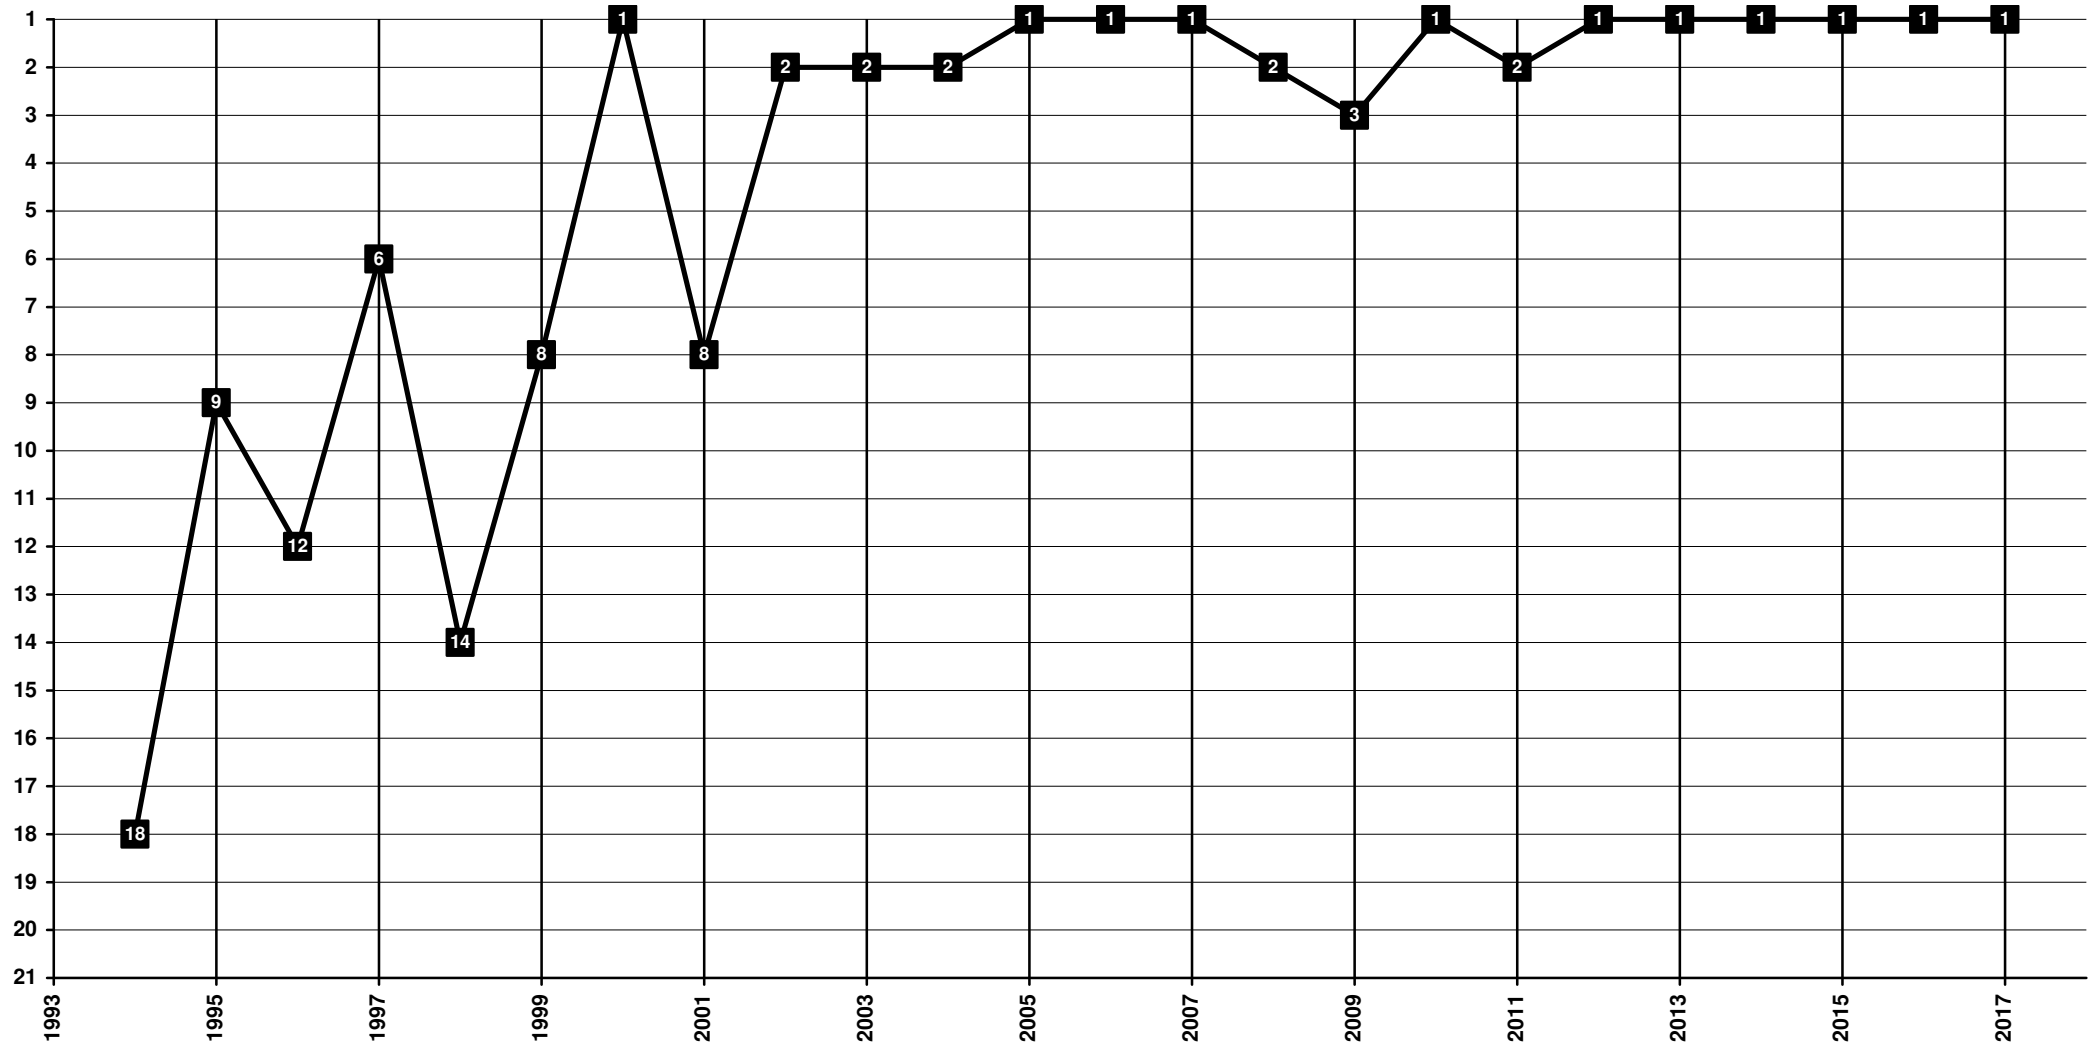

1988 **Llandudno F.C.** [Llandudno]

Wales - Tier 1 - Final Table Places

1896-2013 **Llanelli A.F.C.** [Llanelli]

Wales - Tier 1 - Final Table Places

1959 Llansantffraid F.C. | 1996 TNS Llansantffraid F.C. | 1997 Total Network Solutions F.C. | 2003 merged with Oswestry Town F.C. | 2006 **The New Saints** of Oswestry Town & Llansantffraid F.C. [Llansantffraid-y-Mechain & Oswestry]