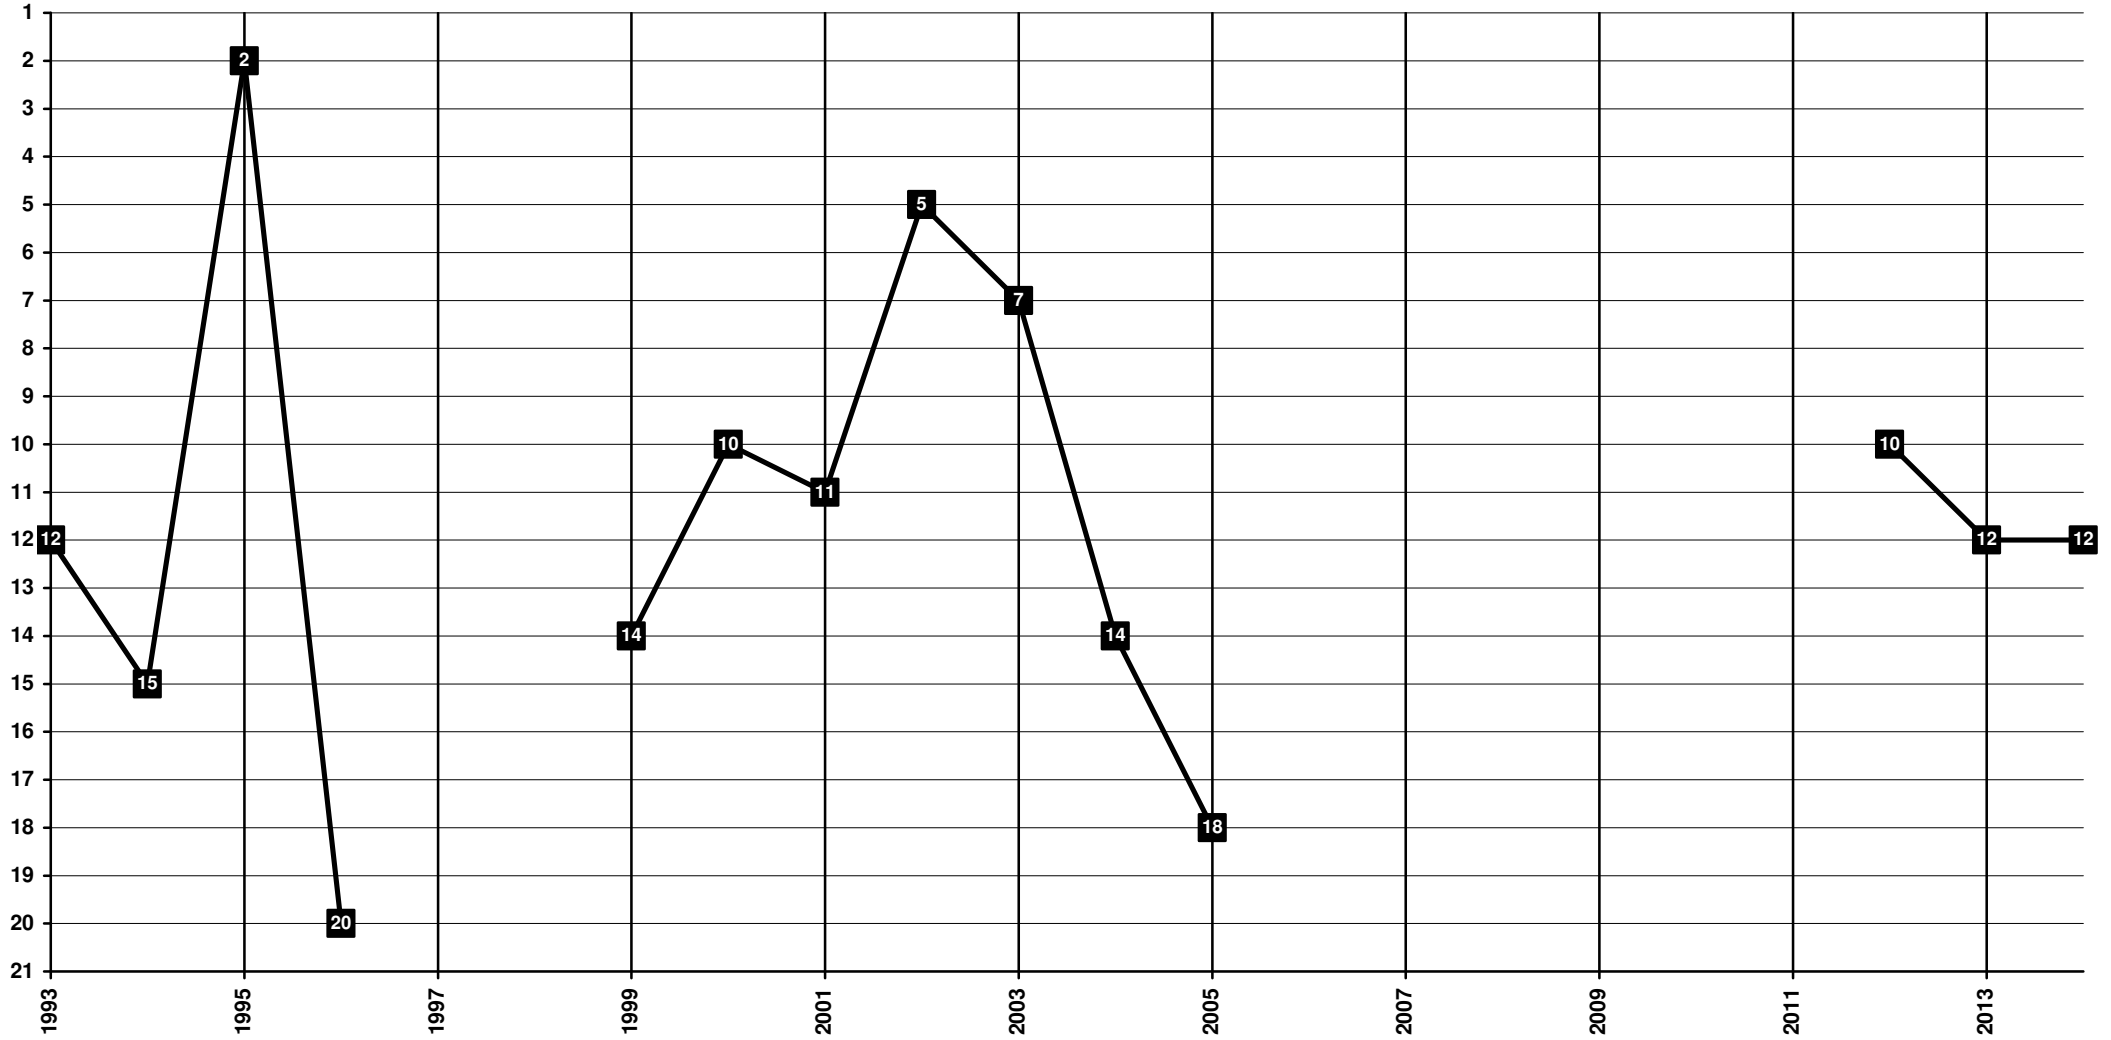

Wales - Tier 1 - Final Table Places

1967 Afan Lido F.C. [Aberavon]

Wales - Tier 1 - Final Table Places

1884 **Aberystwyth Town F.C.** [Aberystwyth]

Wales - Tier 1 - Final Table Places

1880 **Bala Town F.C.** [Bala]