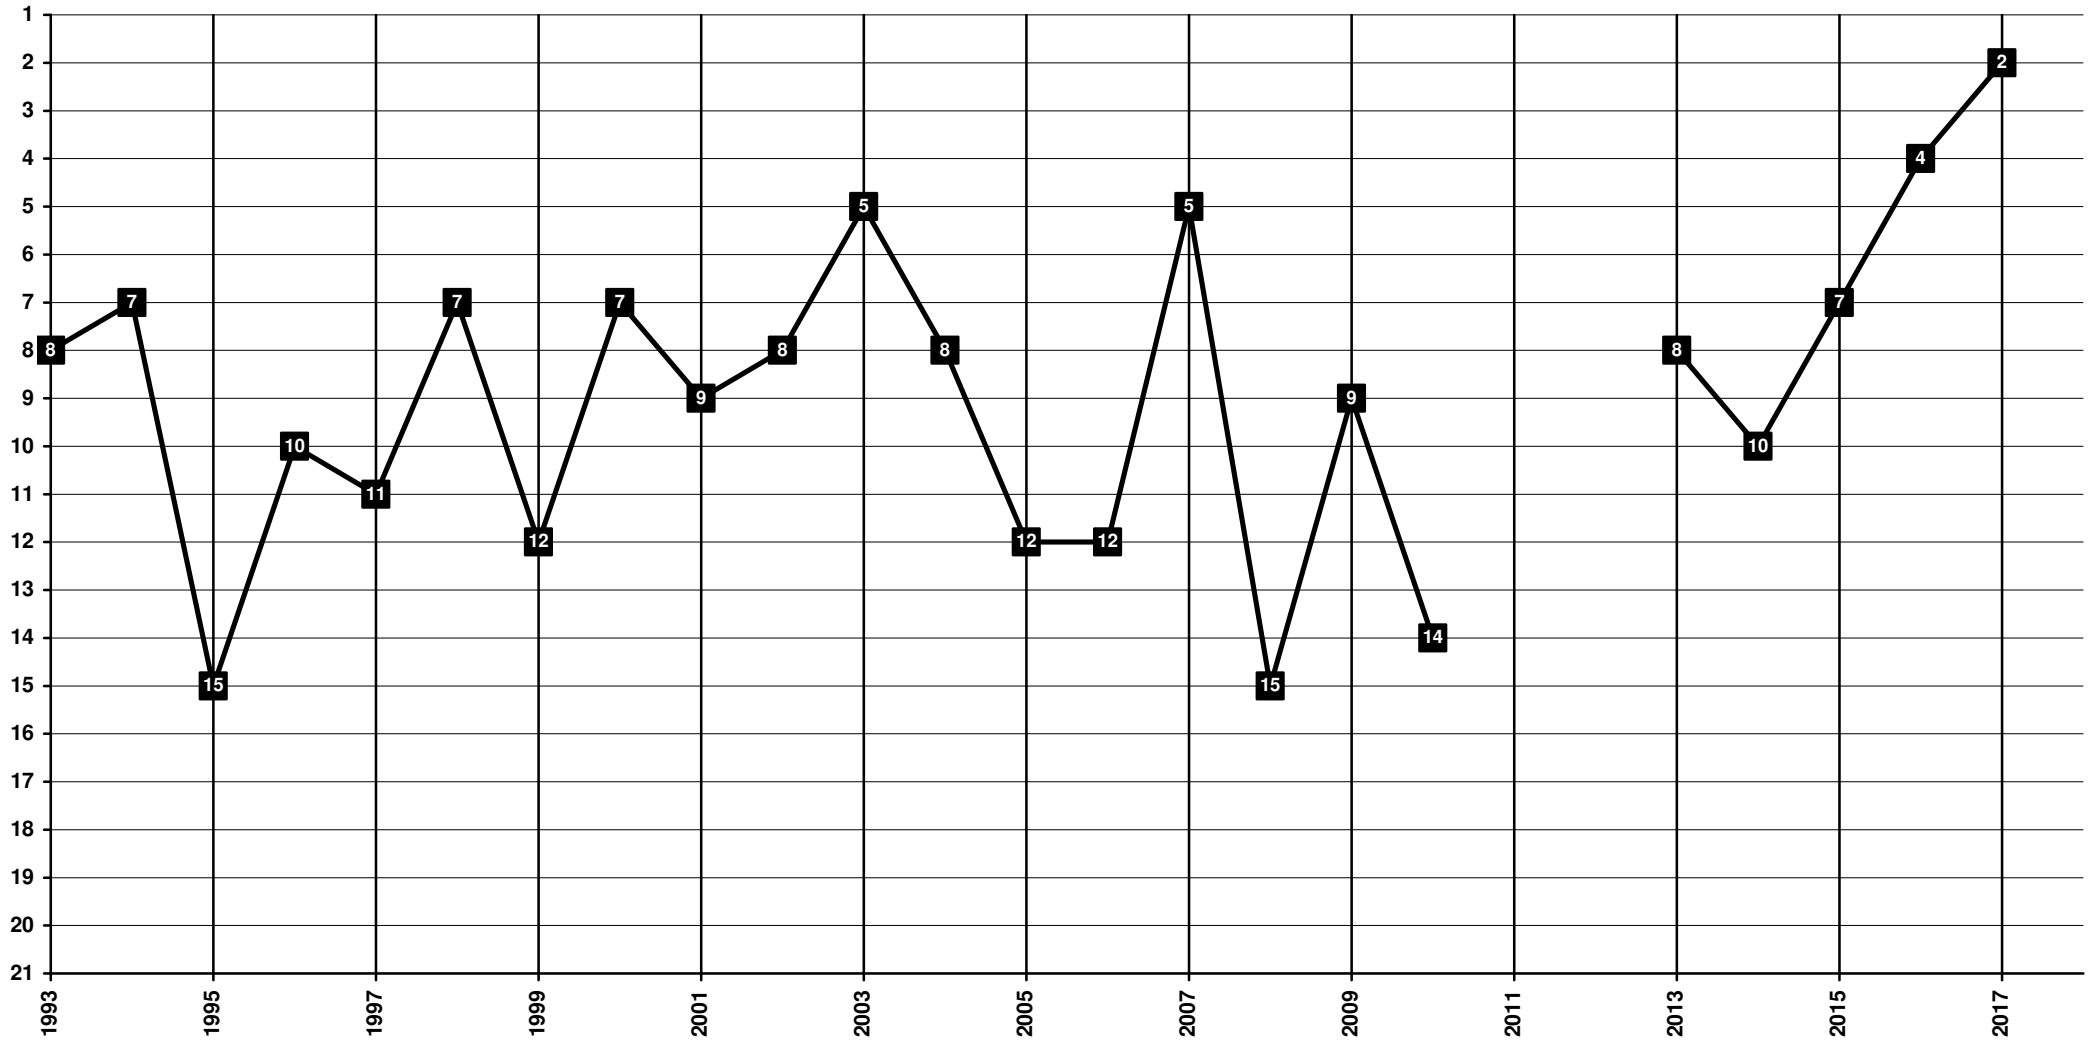

Wales - Tier 1 - Final Table Places

1946 Connah's Quay Juniors | 1951 **Connah's Quay Nomads F.C.** [Connah's Quay]