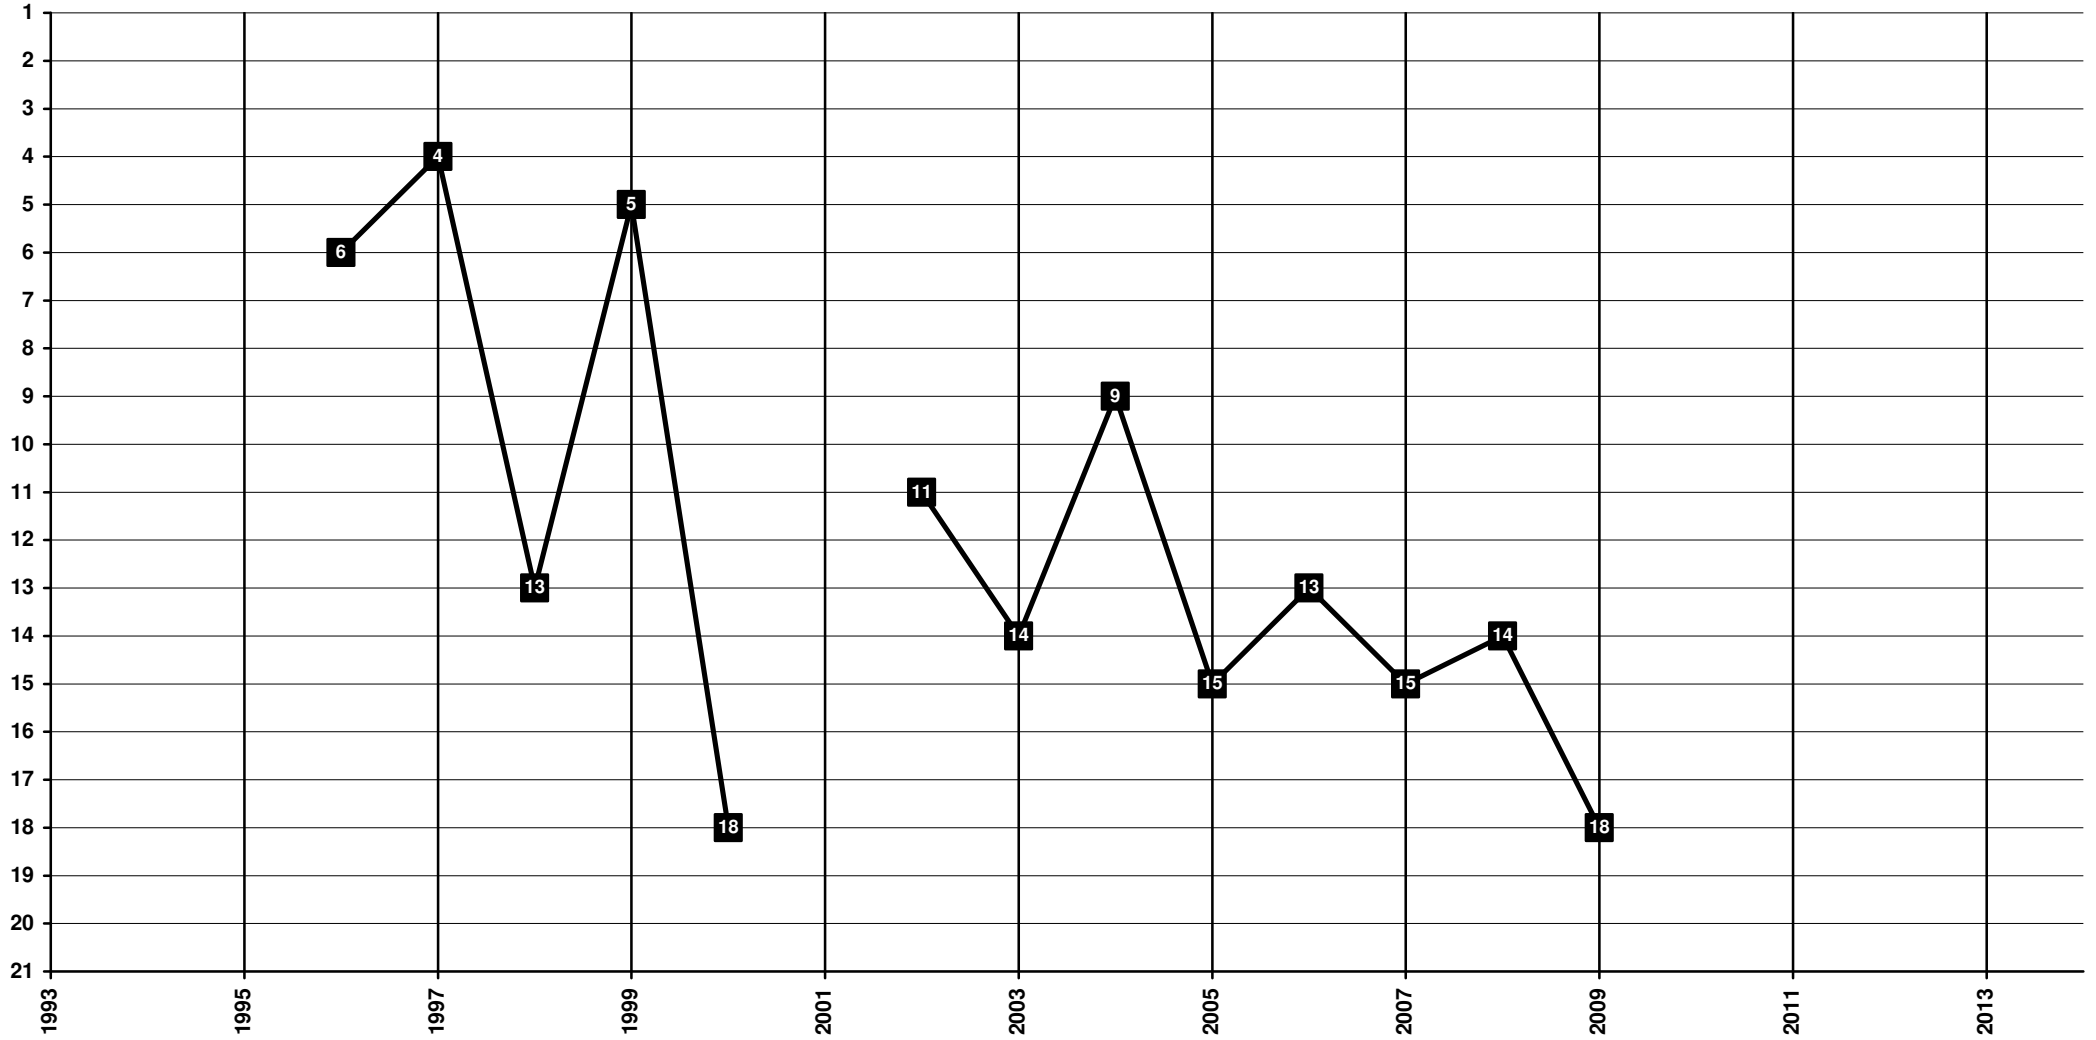

Wales - Tier 1 - Final Table Places

1937 **Caernarfon Town F.C.** [Caernarfon]