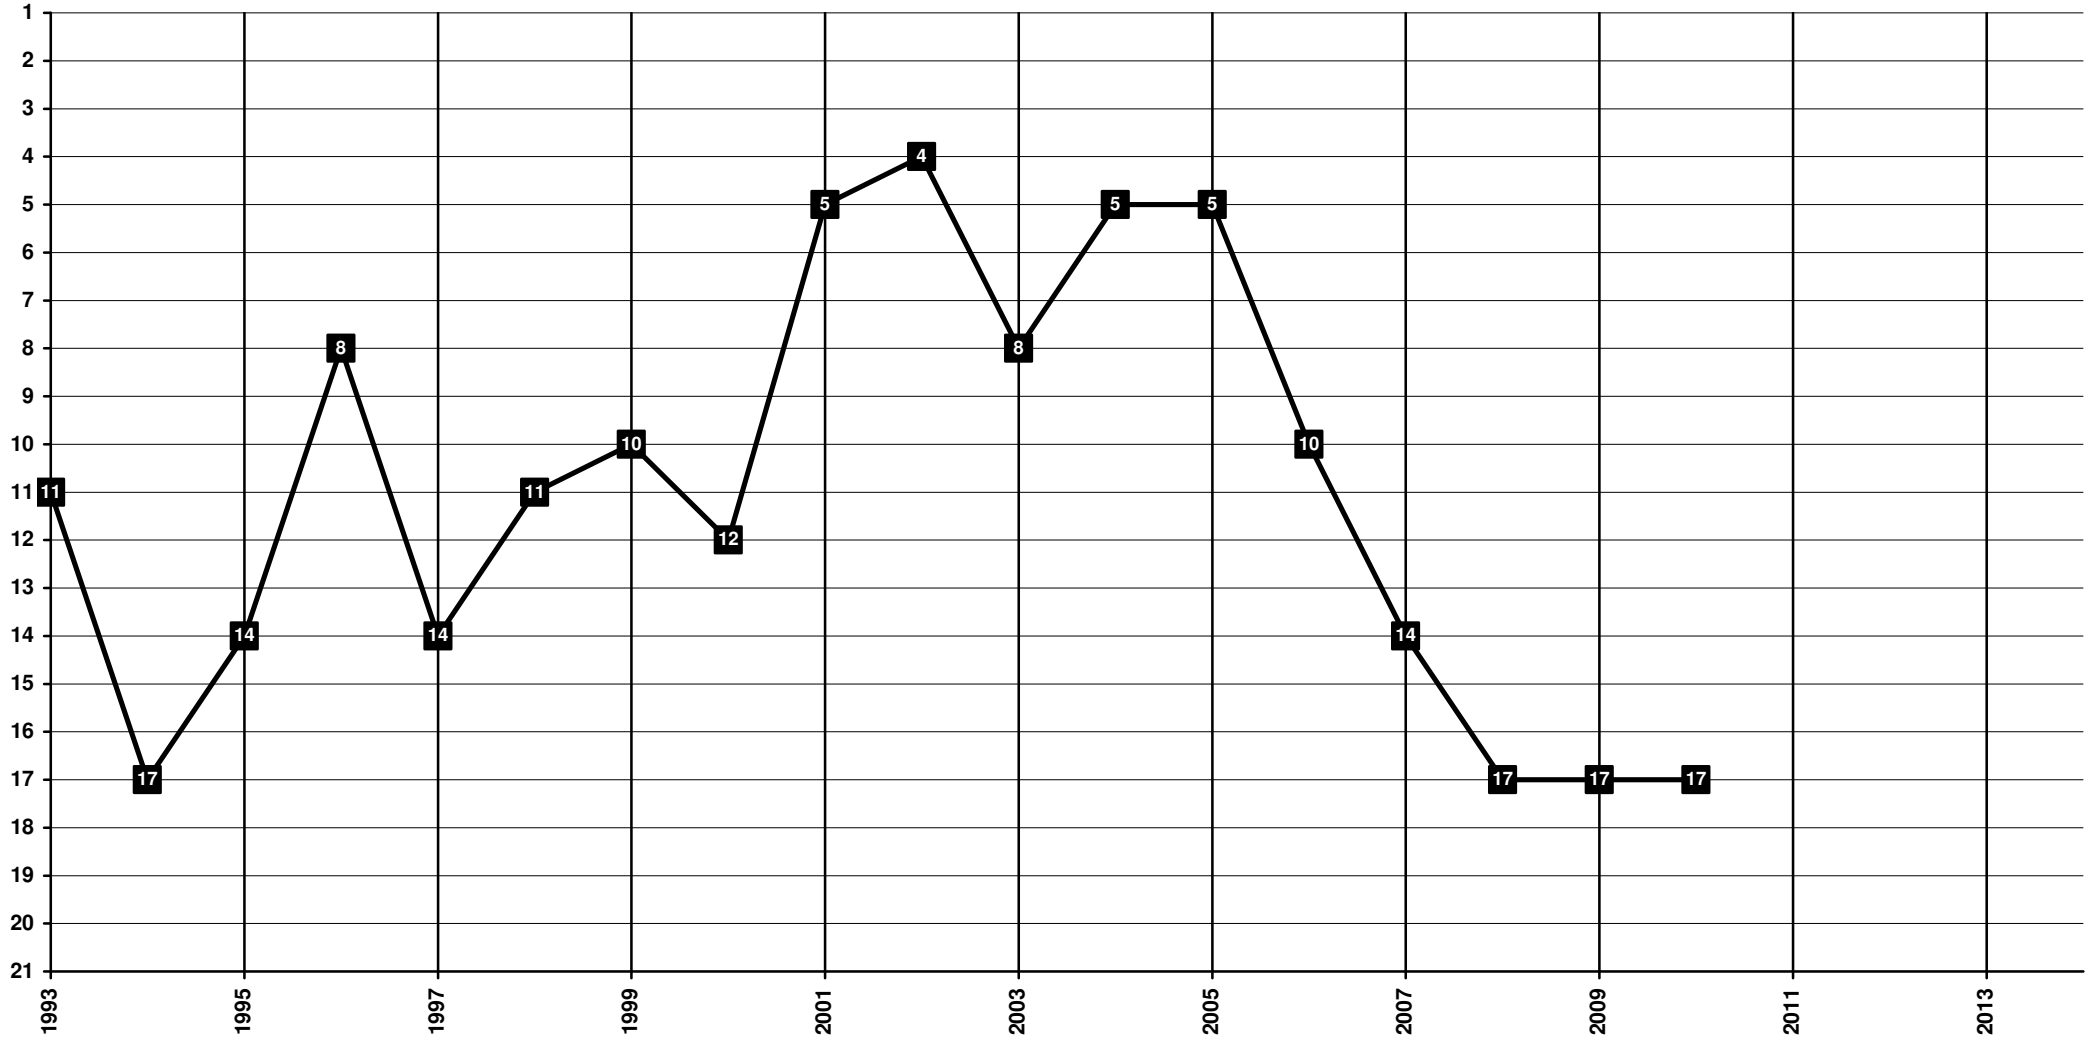

Wales - Tier 1 - Final Table Places

1887 Caersws Amateurs | 1974 **Caersws F.C.** [Caersws]