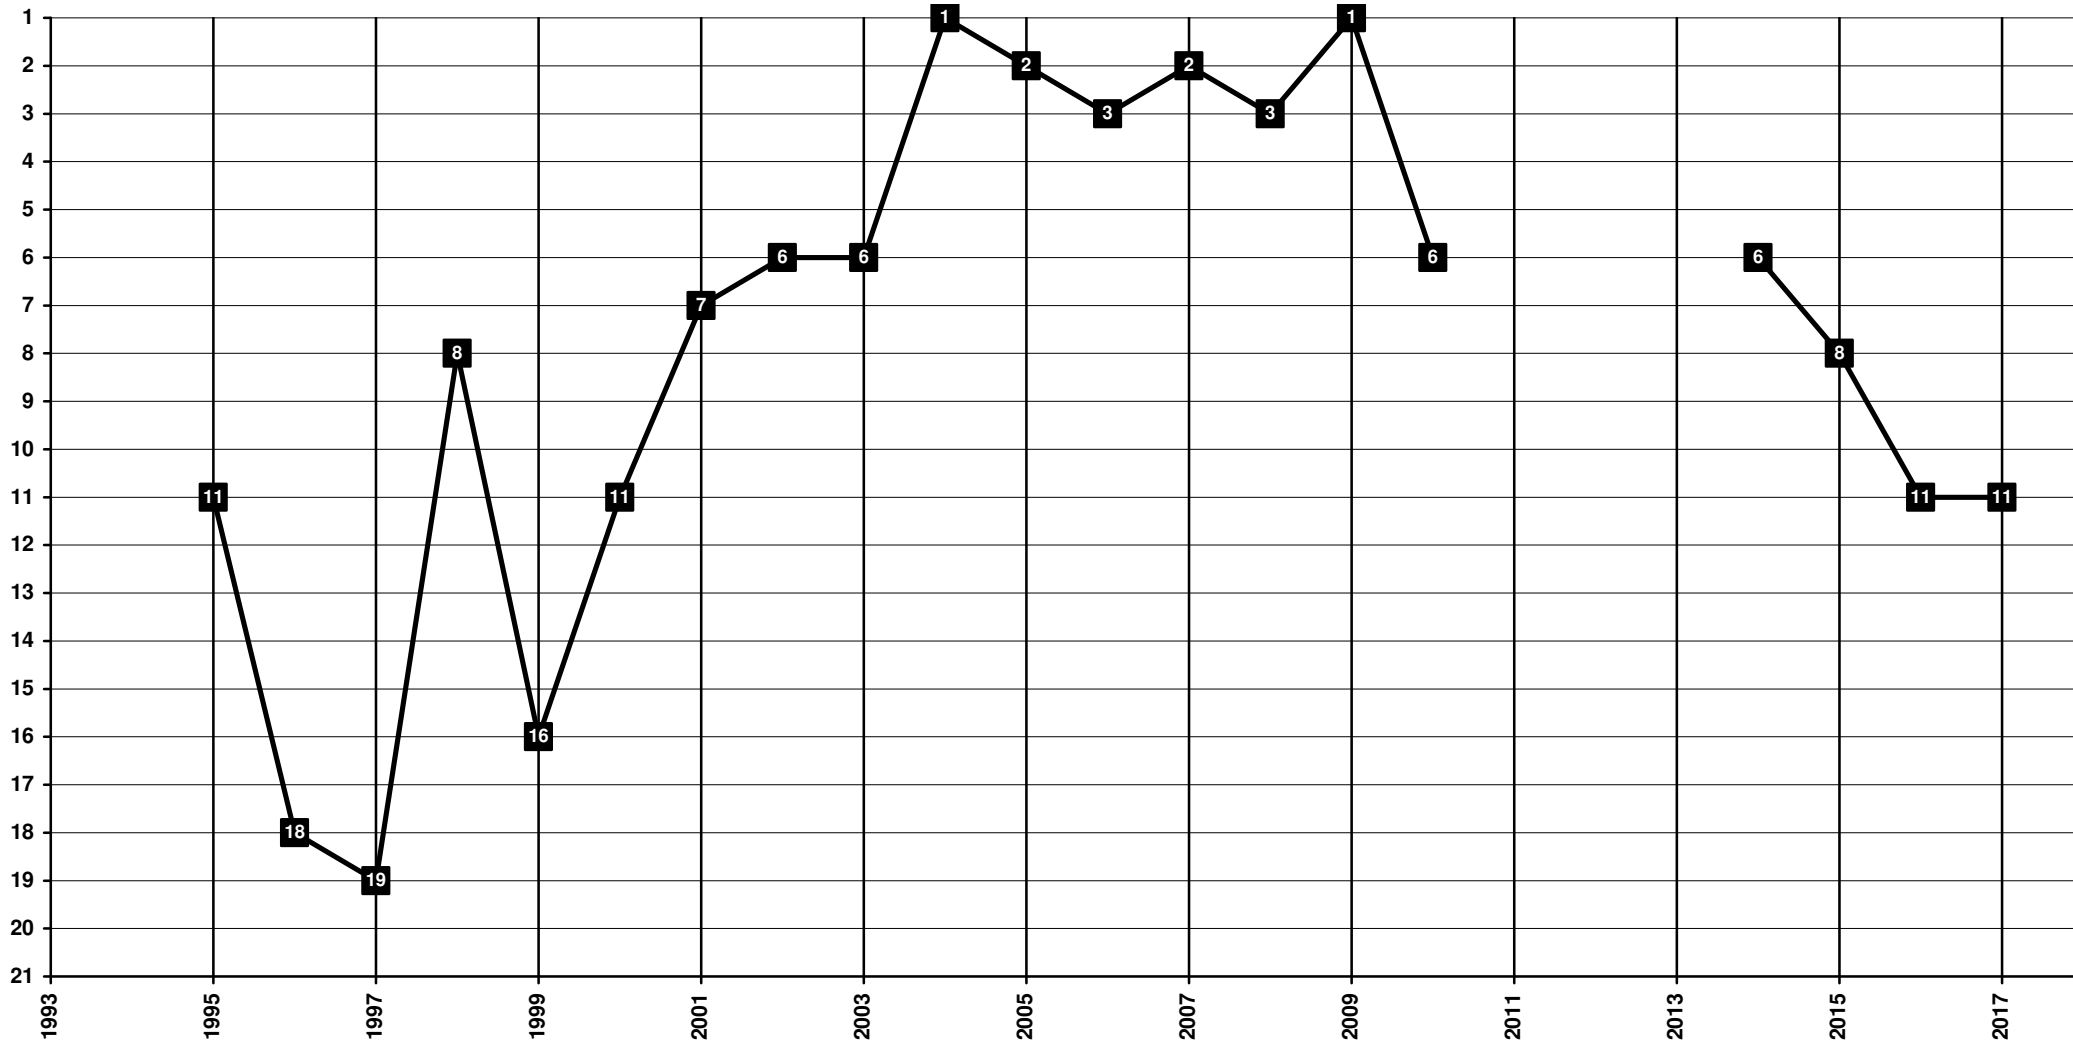

Wales - Tier 1 - Final Table Places

1879 Rhyl F.C. | 1893 Rhyl Athletic | 1911 Rhyl United | Rhyl Athletic | **Rhyl F.C.** [Rhyl]