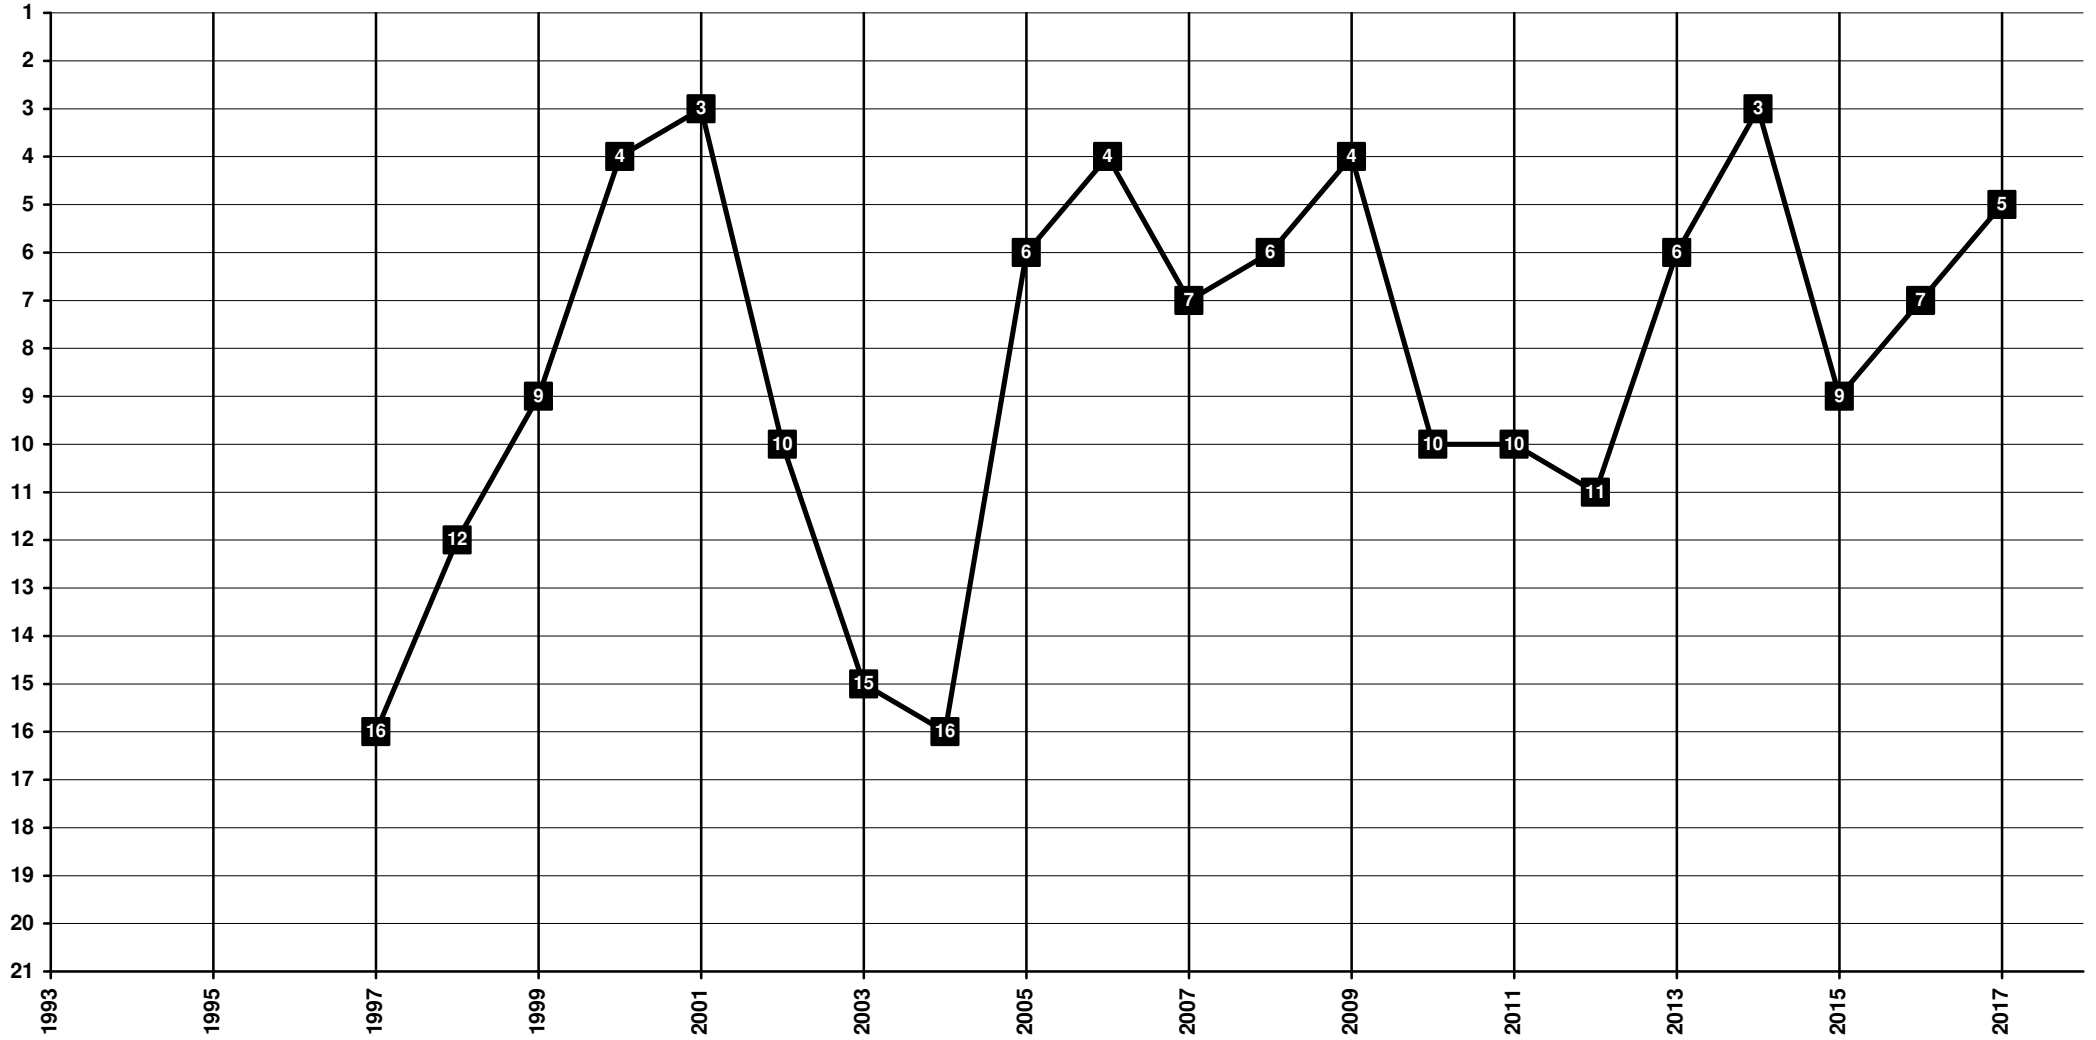

Wales - Tier 1 - Final Table Places

1950 **Carmarthen Town A.F.C.** [Carmarthen]