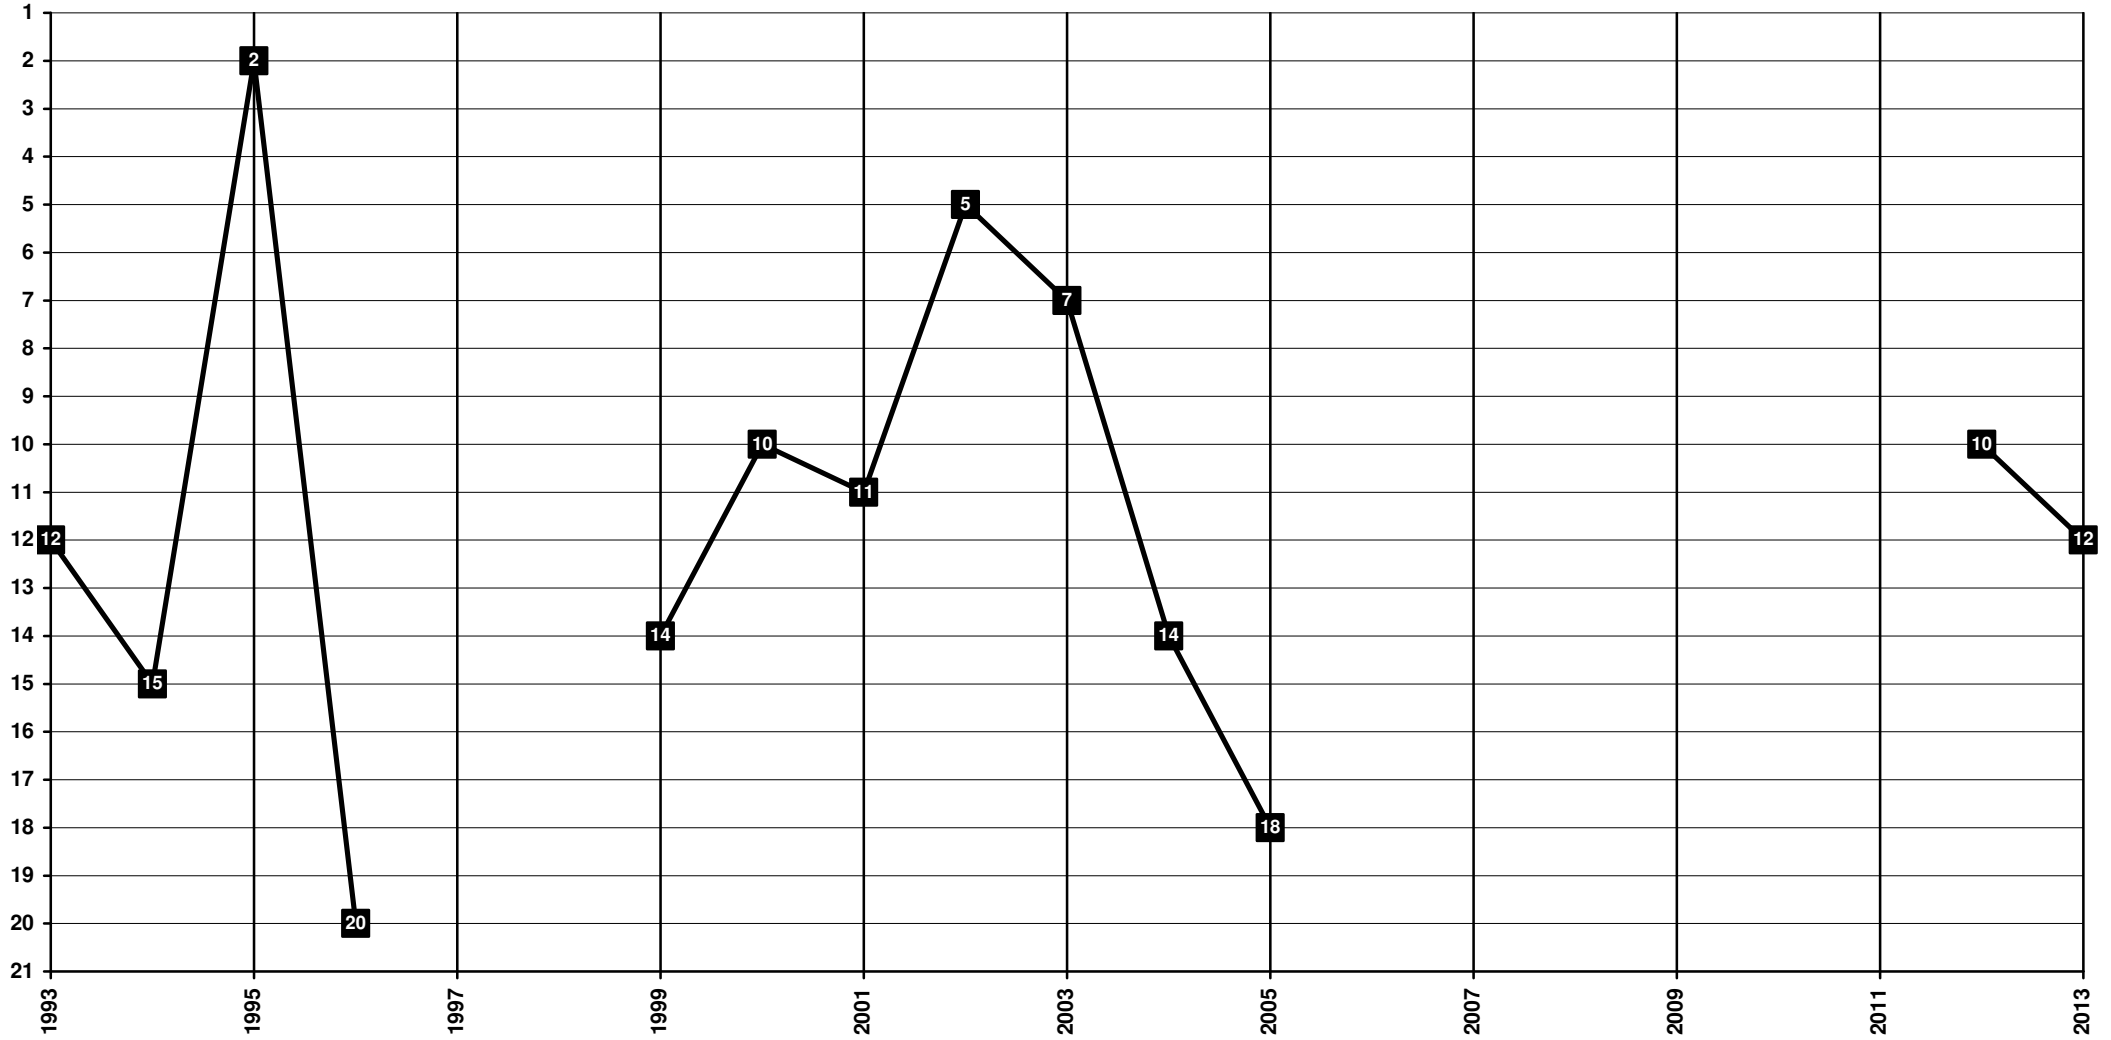

Wales - Tier 1 - Final Table Places

1896-2013 **Llanelli A.F.C.** [Llanelli]