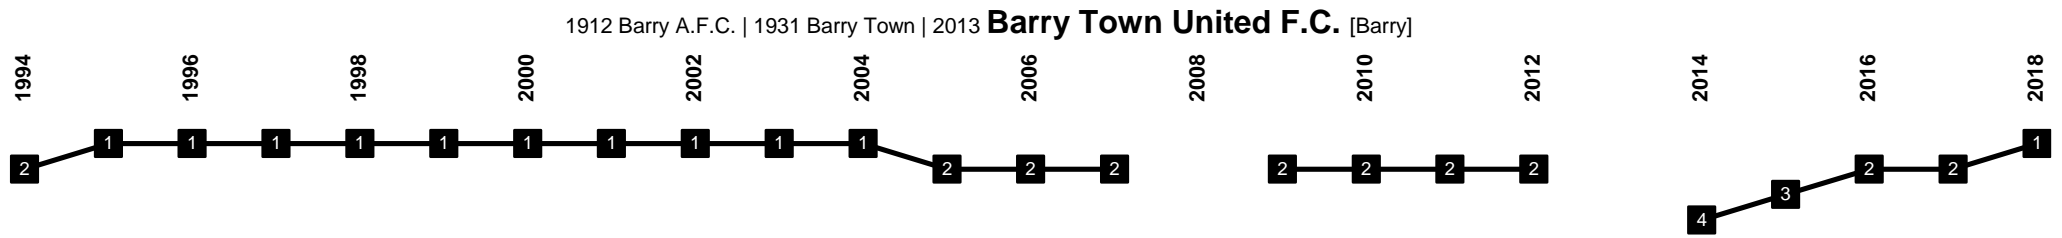

Wales - Divisional Movements

Wales - Divisional Movements

Wales - Divisional Movements

1937 **Caernarfon Town F.C.** [Caernarfon]

1887 Caersws Amateurs | 1974 **Caersws F.C.** [Caersws]

1990 merge of A.F.C. Cardiff and Sully F.C. to Inter Cardiff | 1996 Inter CableTel A.F.C. | 1999 Inter Cardiff F.C. | 2000 UWIC Inter Cardiff F.C. | 2012 **Cardiff Metropolitan University F.C.** [Cardiff]