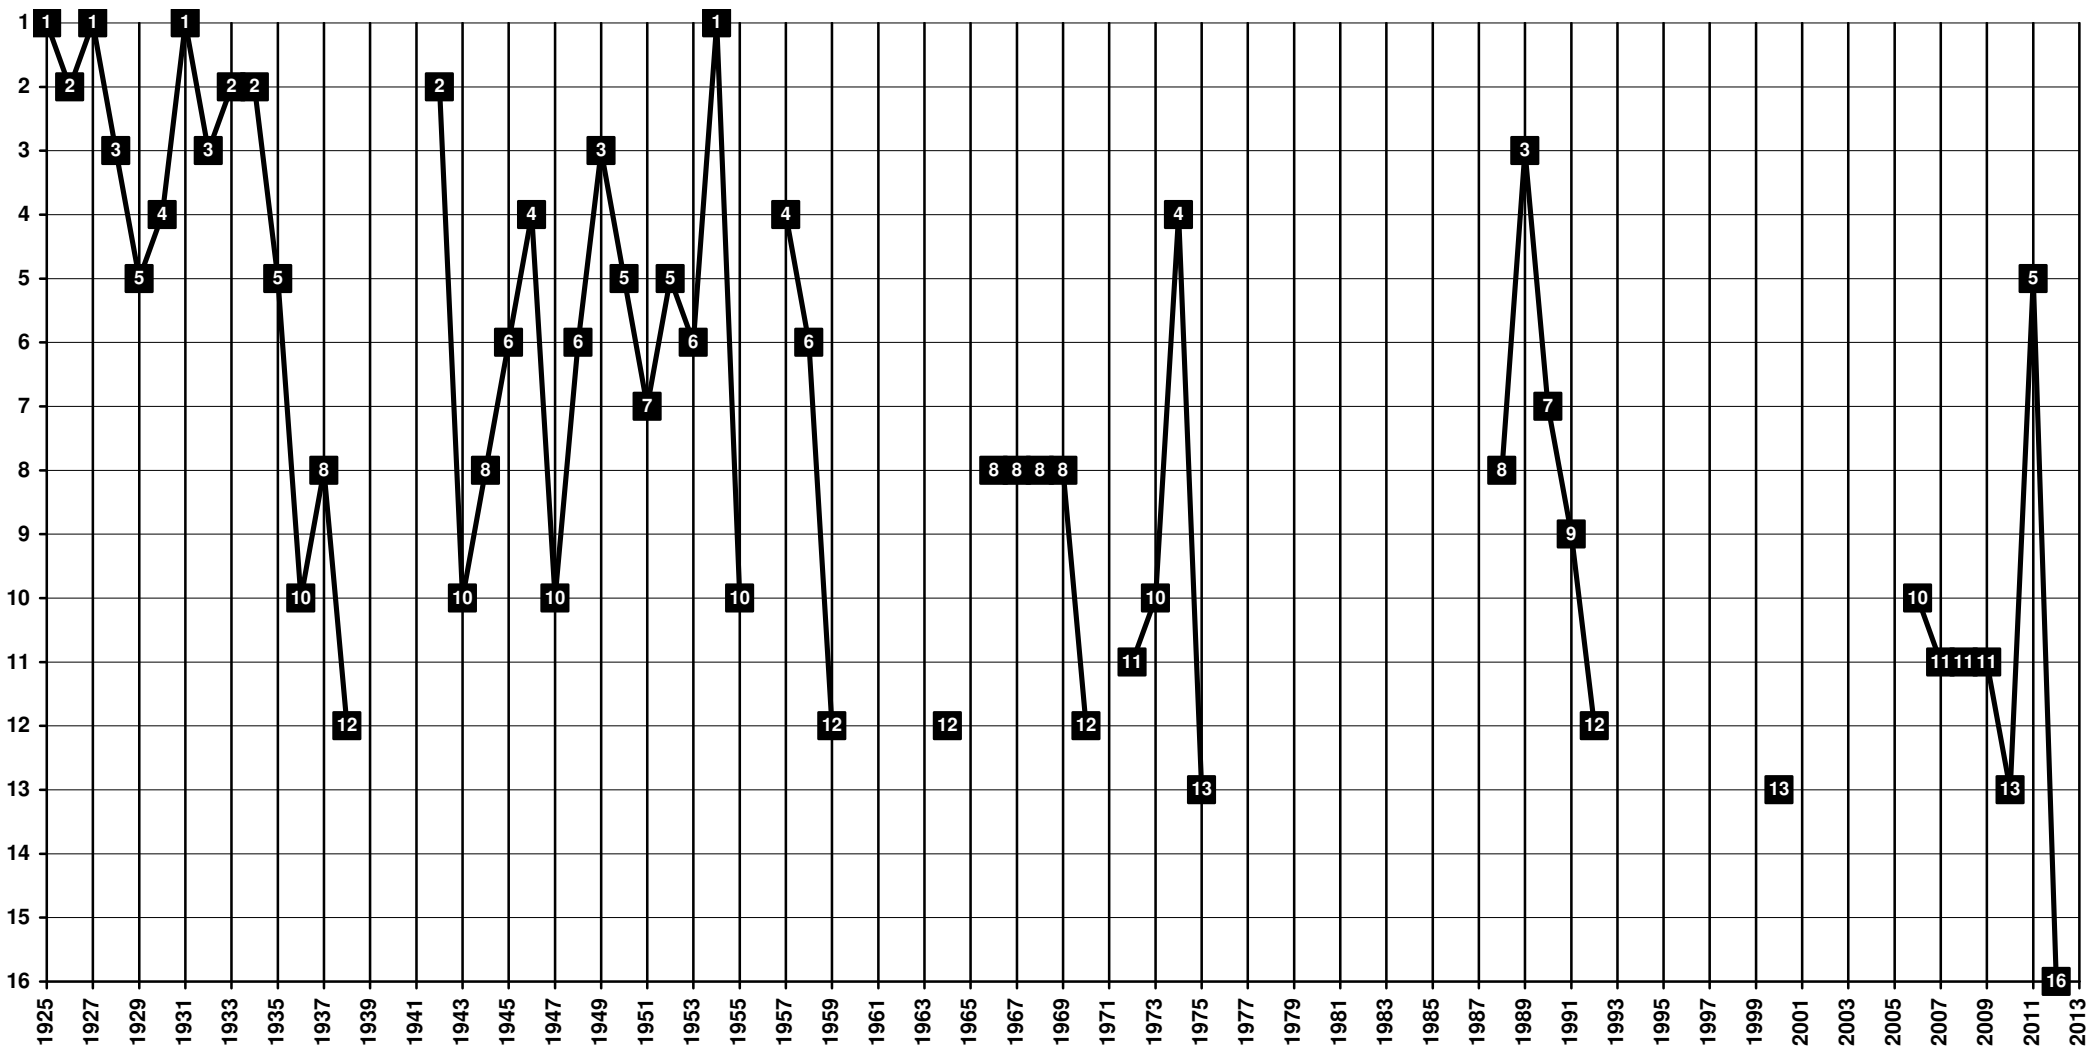

Sweden - Tier 1 - Final Table Places

1928 **Falkenbergs FF** [Falkenberg]

Sweden - Tier 1 - Final Table Places

1882 **Gefle SK** | 1933 **Gefle IF** [Gävle]

Sweden - Tier 1 - Final Table Places

1894 **GAIS Göteborg** [Göteborg]

Sweden - Tier 1 - Final Table Places

Sweden - Tier 1 - Final Table Places

1904 IFK Göteborg [Göteborg]

Sweden - Tier 1 - Final Table Places

1887 Örgryte IS [Göteborg]

Sweden - Tier 1 - Final Table Places

1930 **Västra Frölunda IF** [Göteborg]