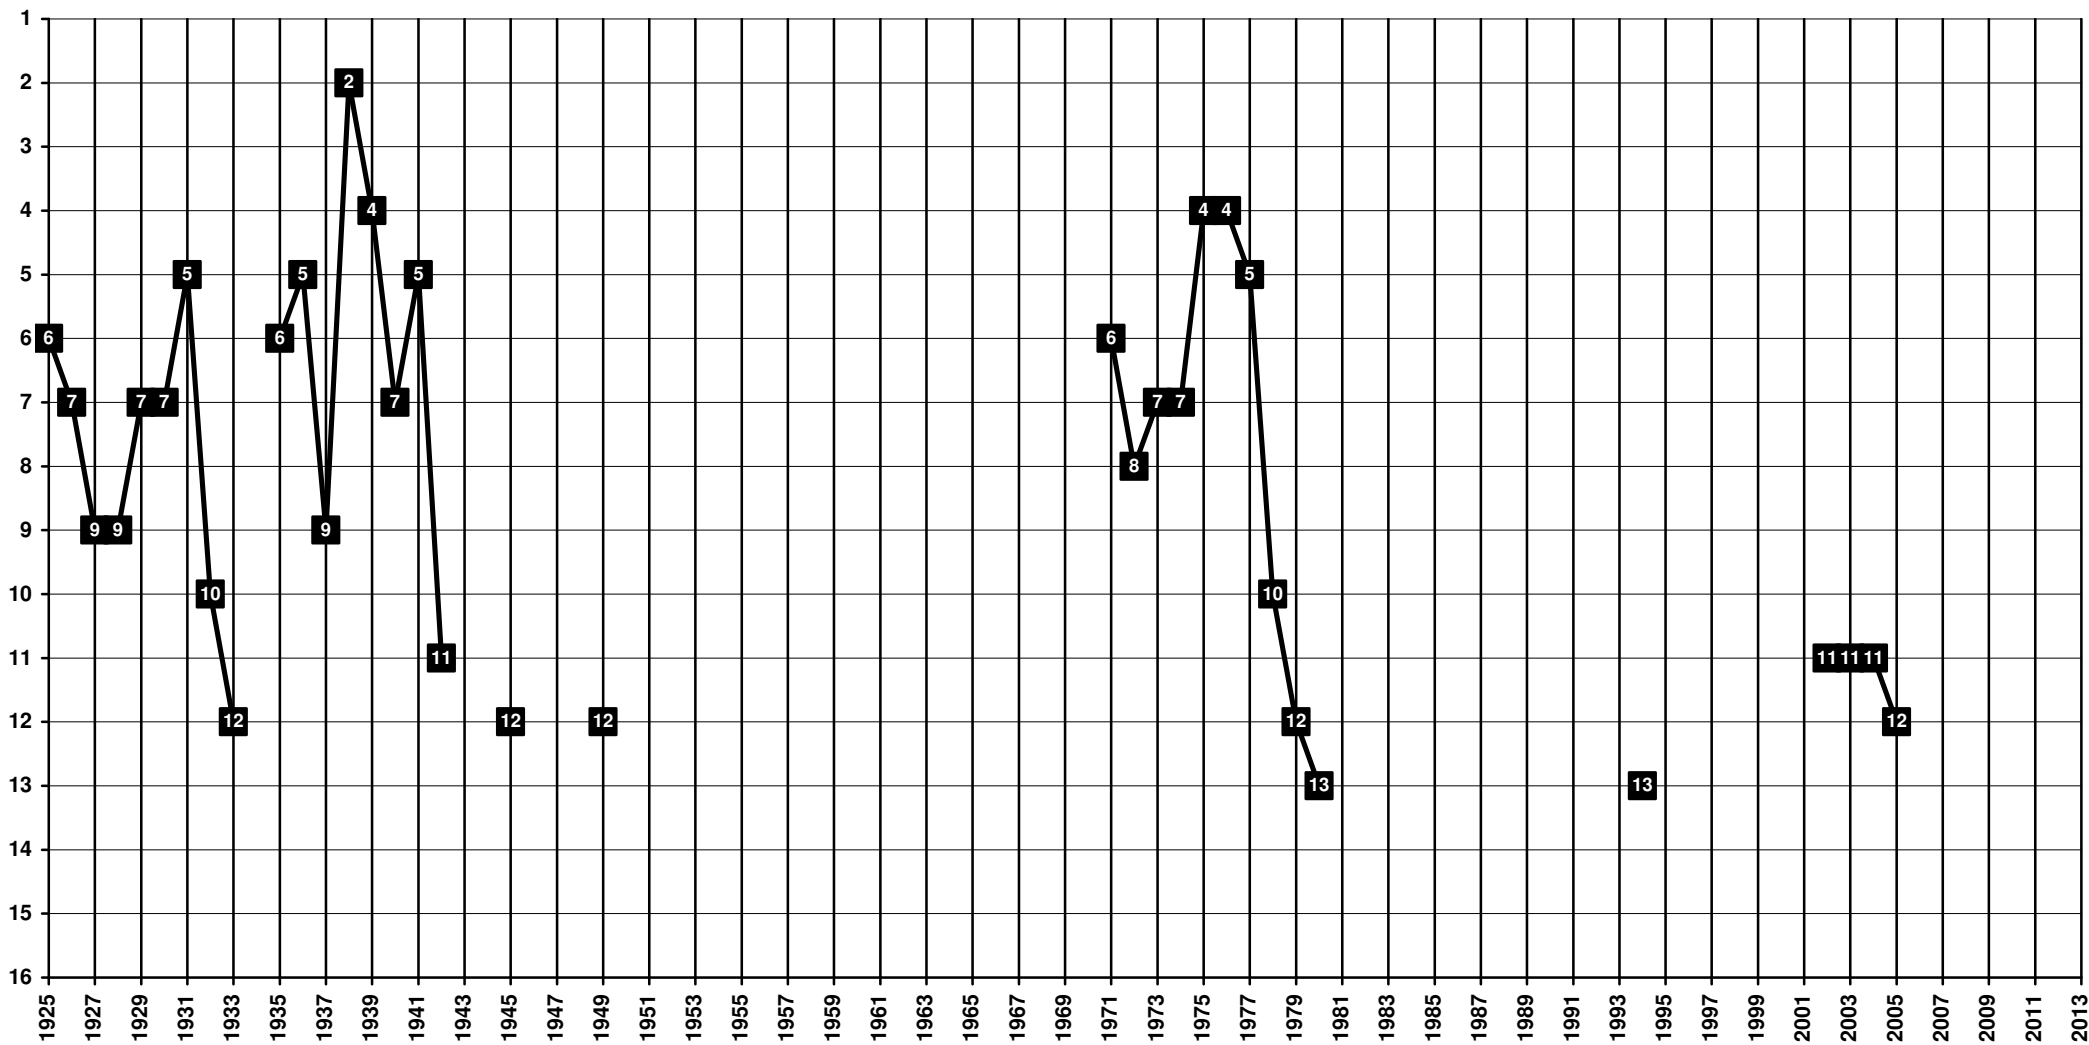

Sweden - Tier 1 - Final Table Places

1915 **Landskrona BoIS** (merge of IFK Landskrona and Diana BK) [Landskrona]