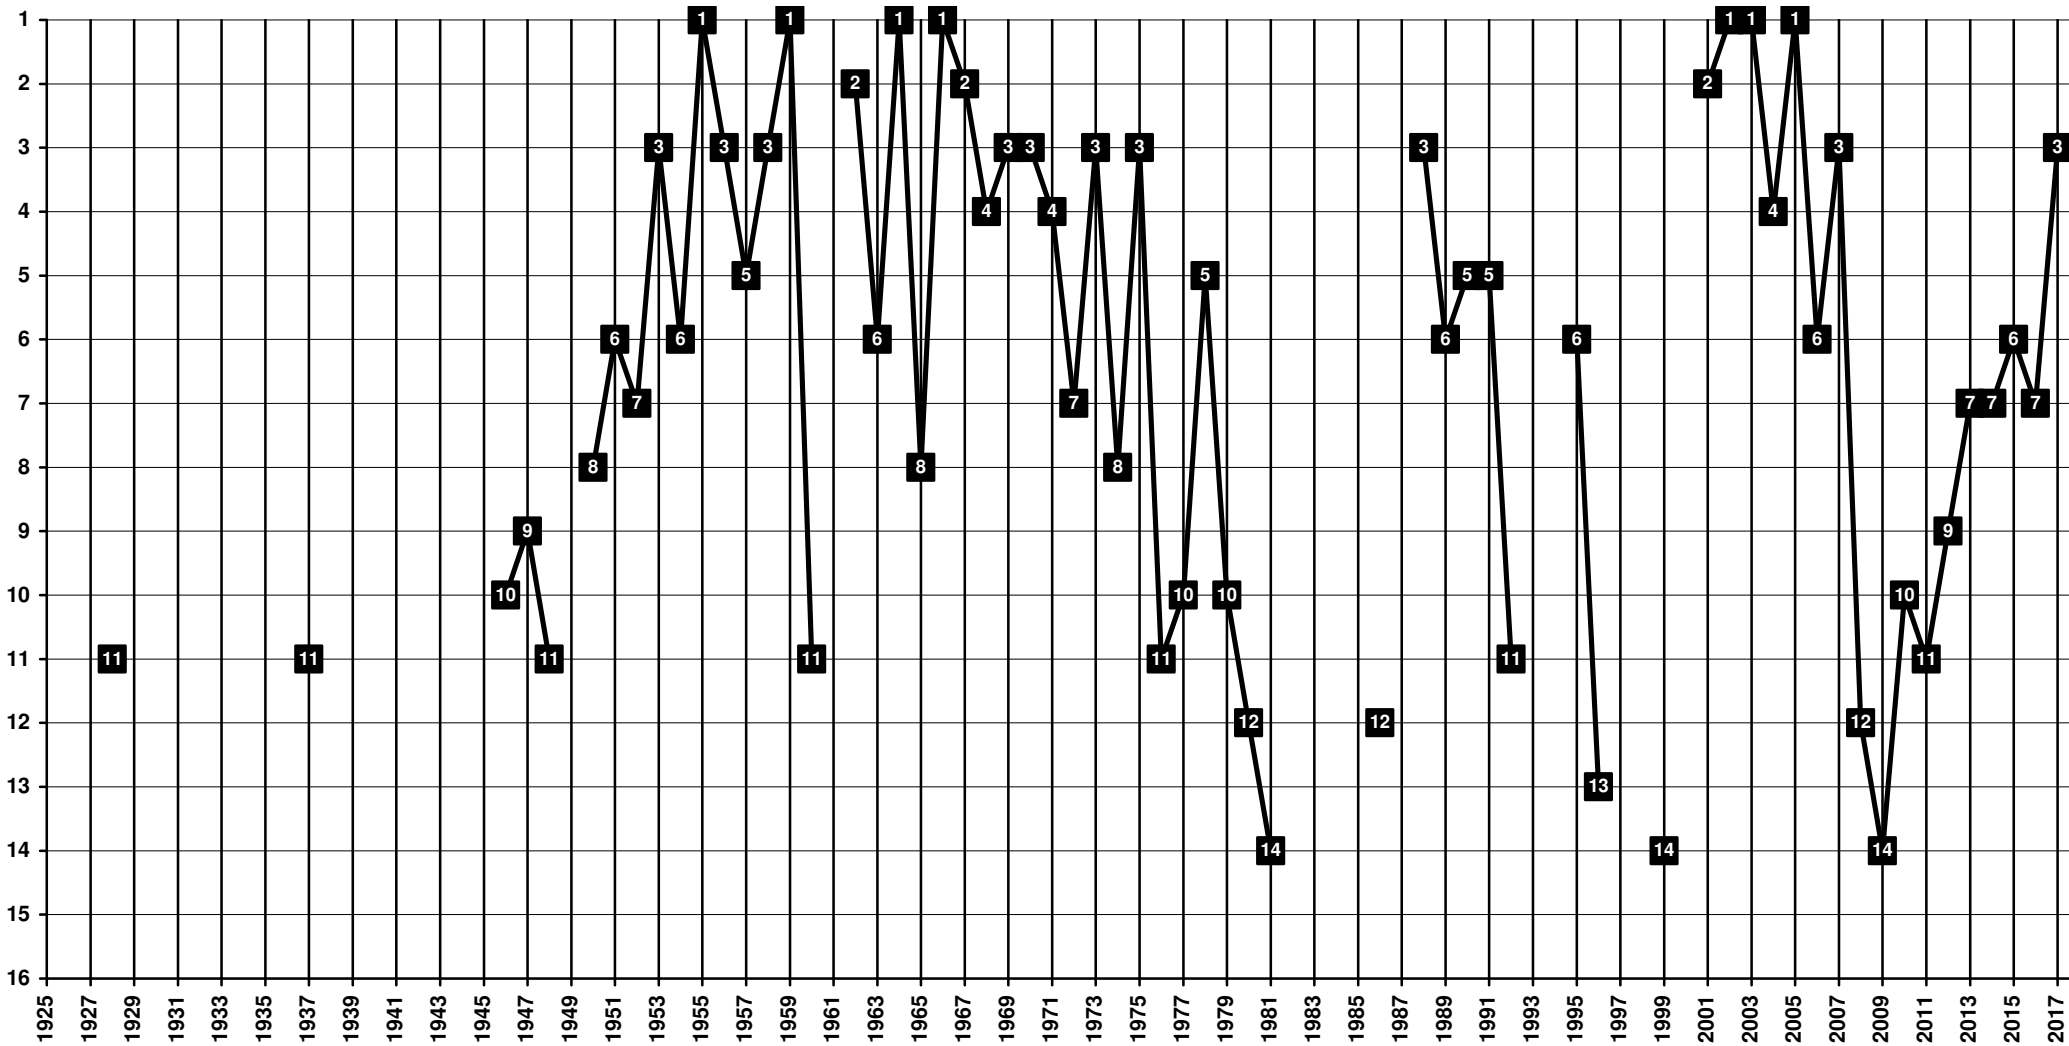

Sweden - Tier 1 - Final Table Places

1891 Djurgårdens IF [Stockholm]