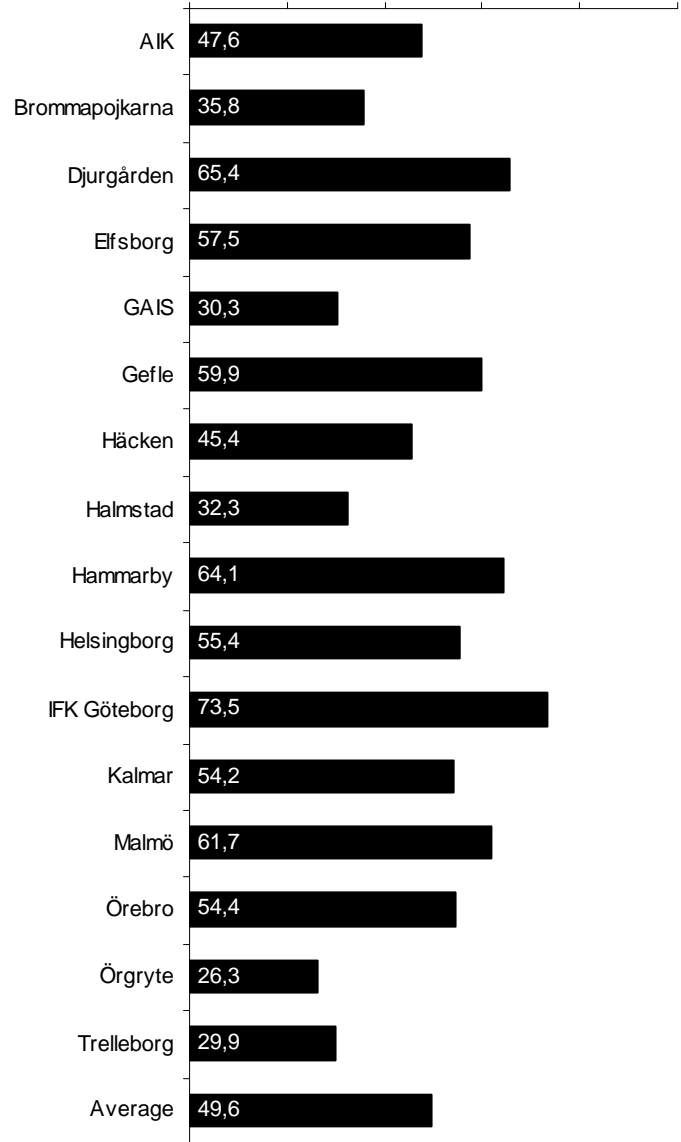

Assyriska 2 : 0 Djurgården
Djurgården 3 : 0 Assyriska

Allsvenskan - Season 2009

Attendance

0 10.000 20.000 30.000 40.000

Average Utilization

0 20 40 60 80 100

Annotation:
Djurgården and Hammarby
also played in Råsunda,
Häcken in Ullevi.