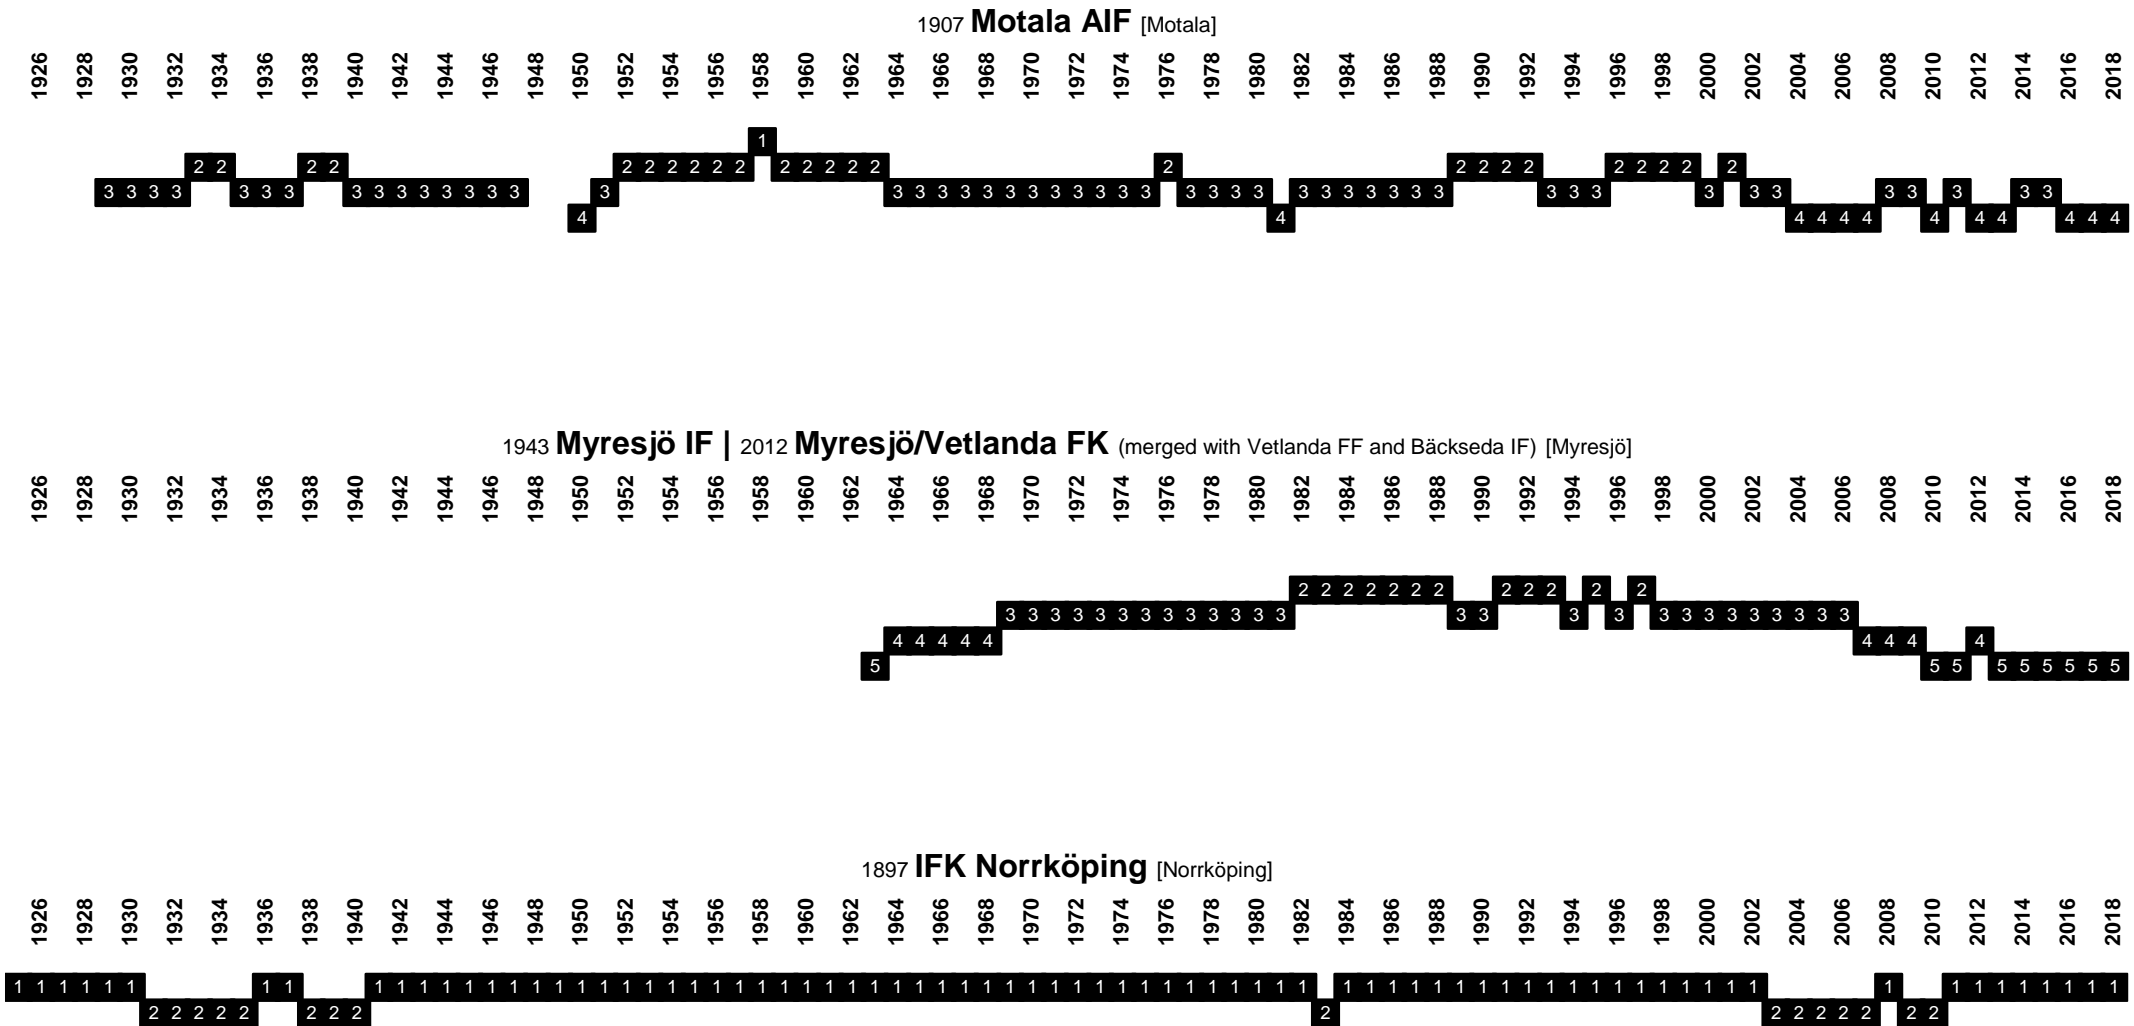

Sweden - Divisional Movements