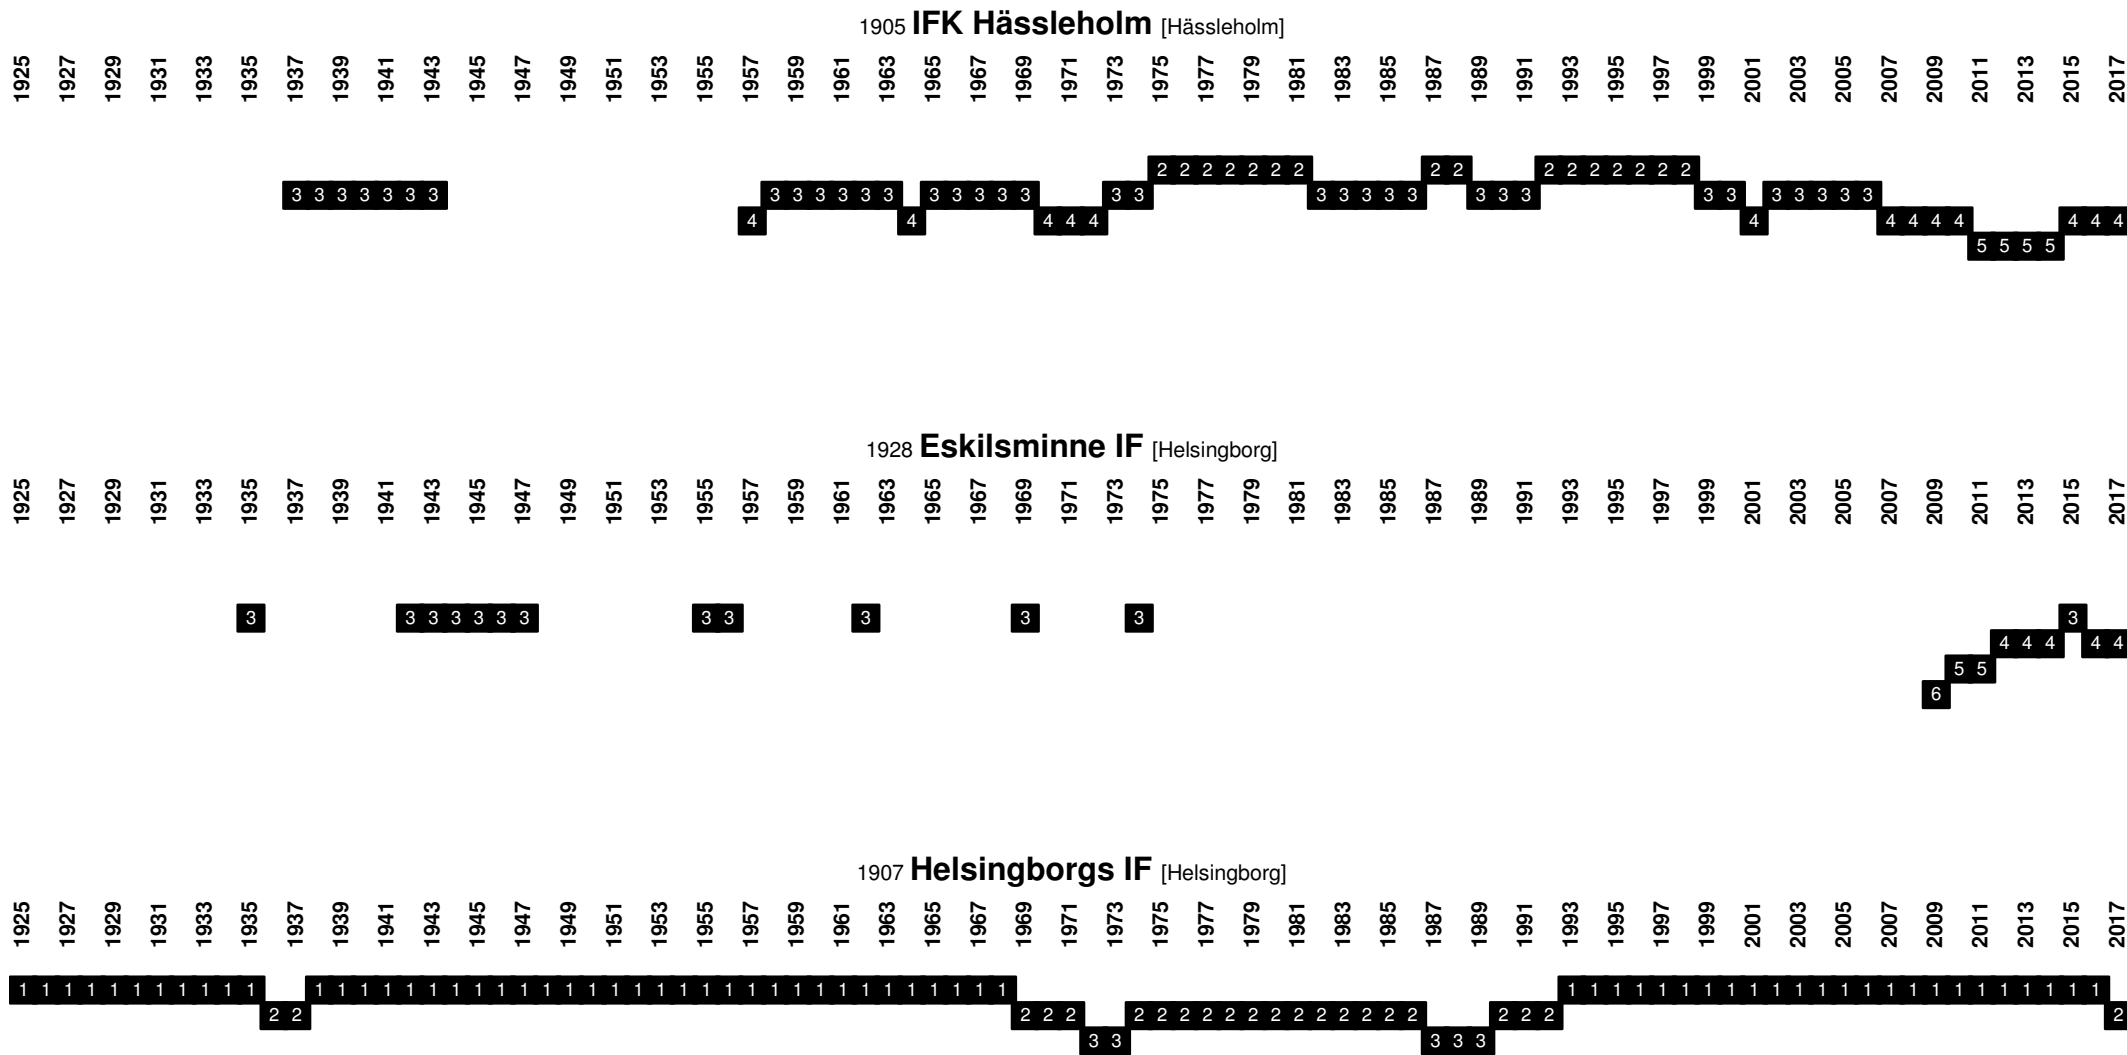

Sweden - Divisional Movements