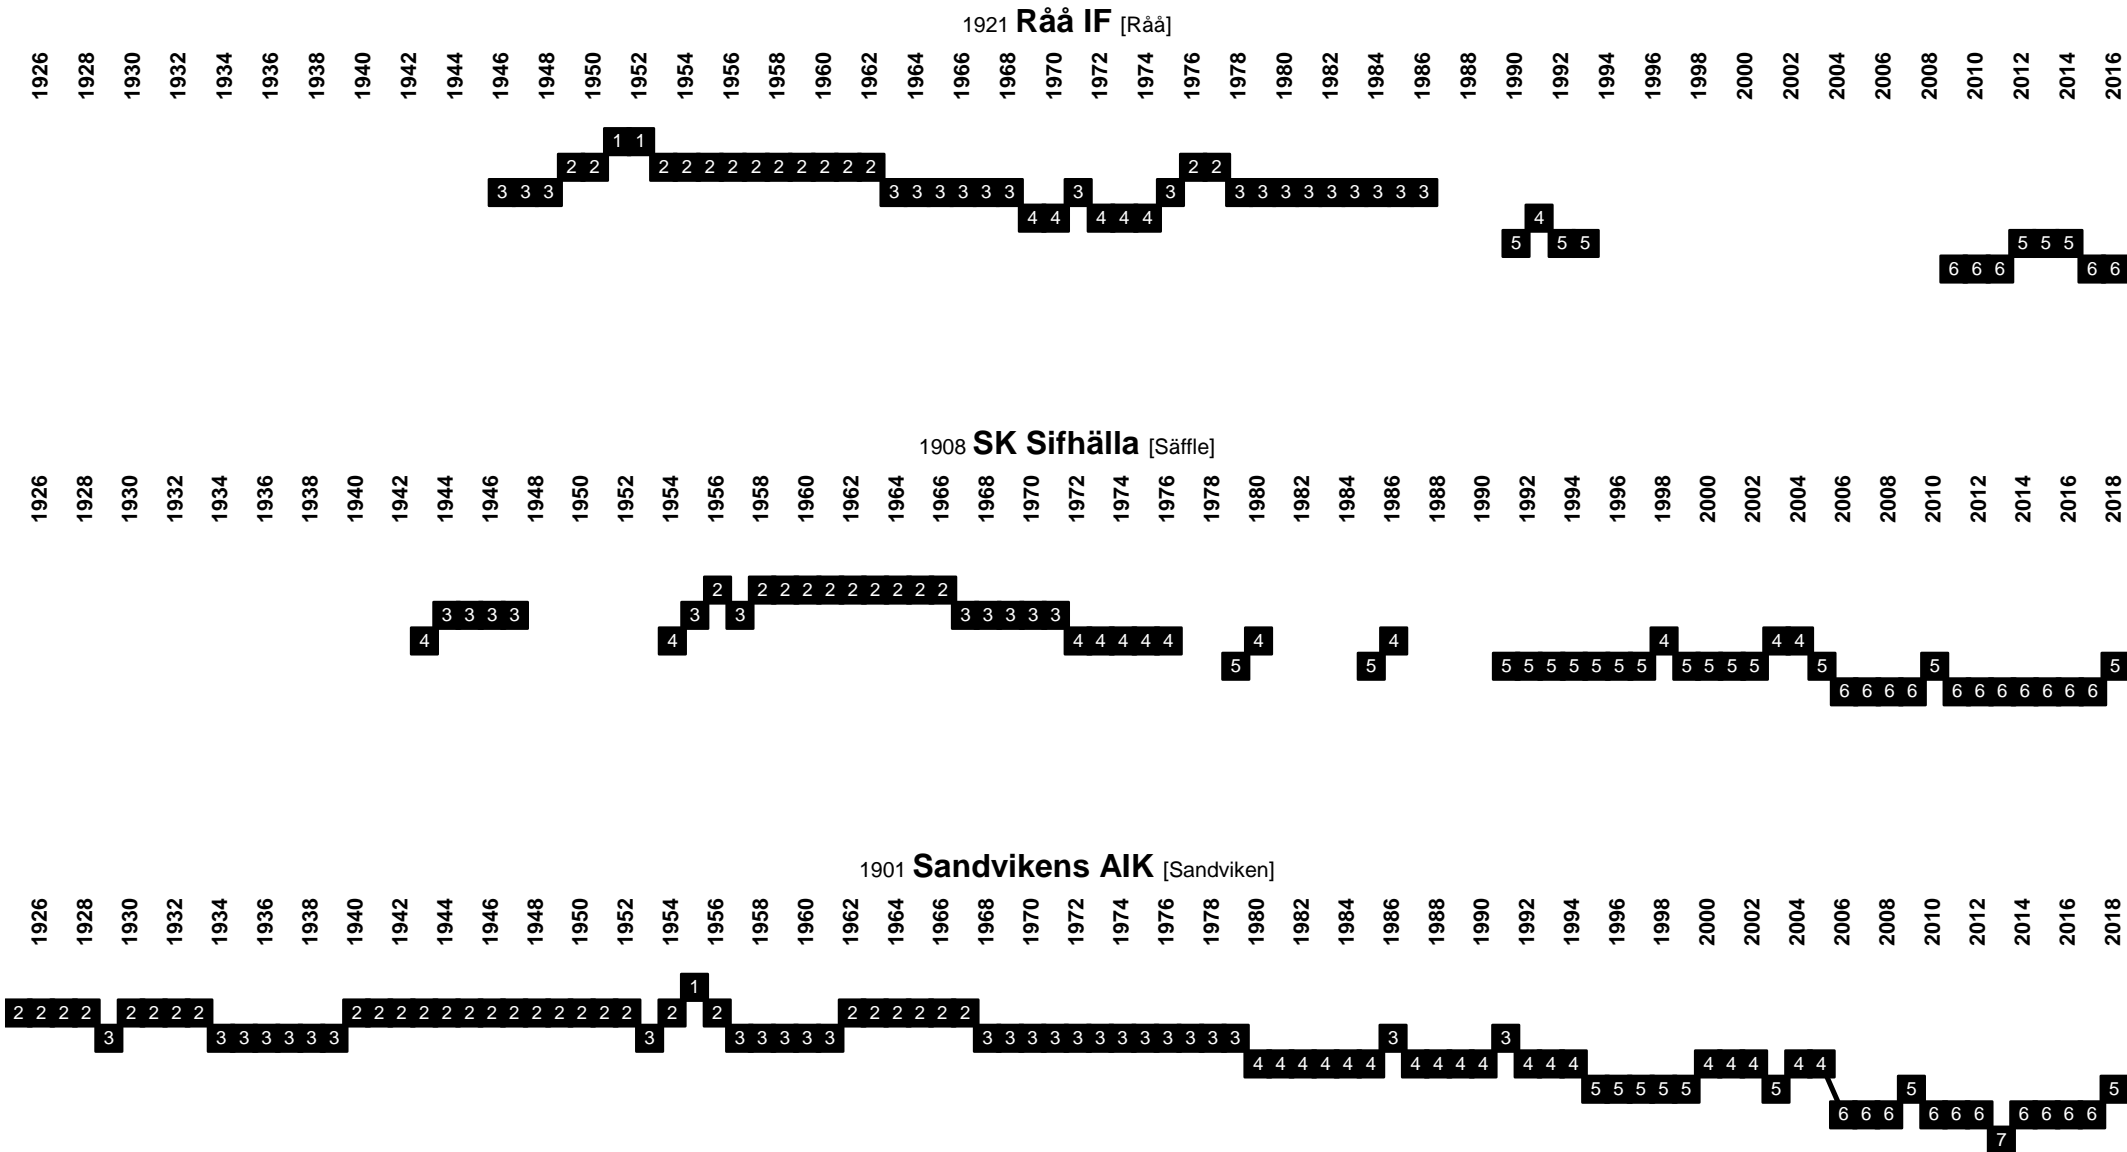

Sweden - Divisional Movements