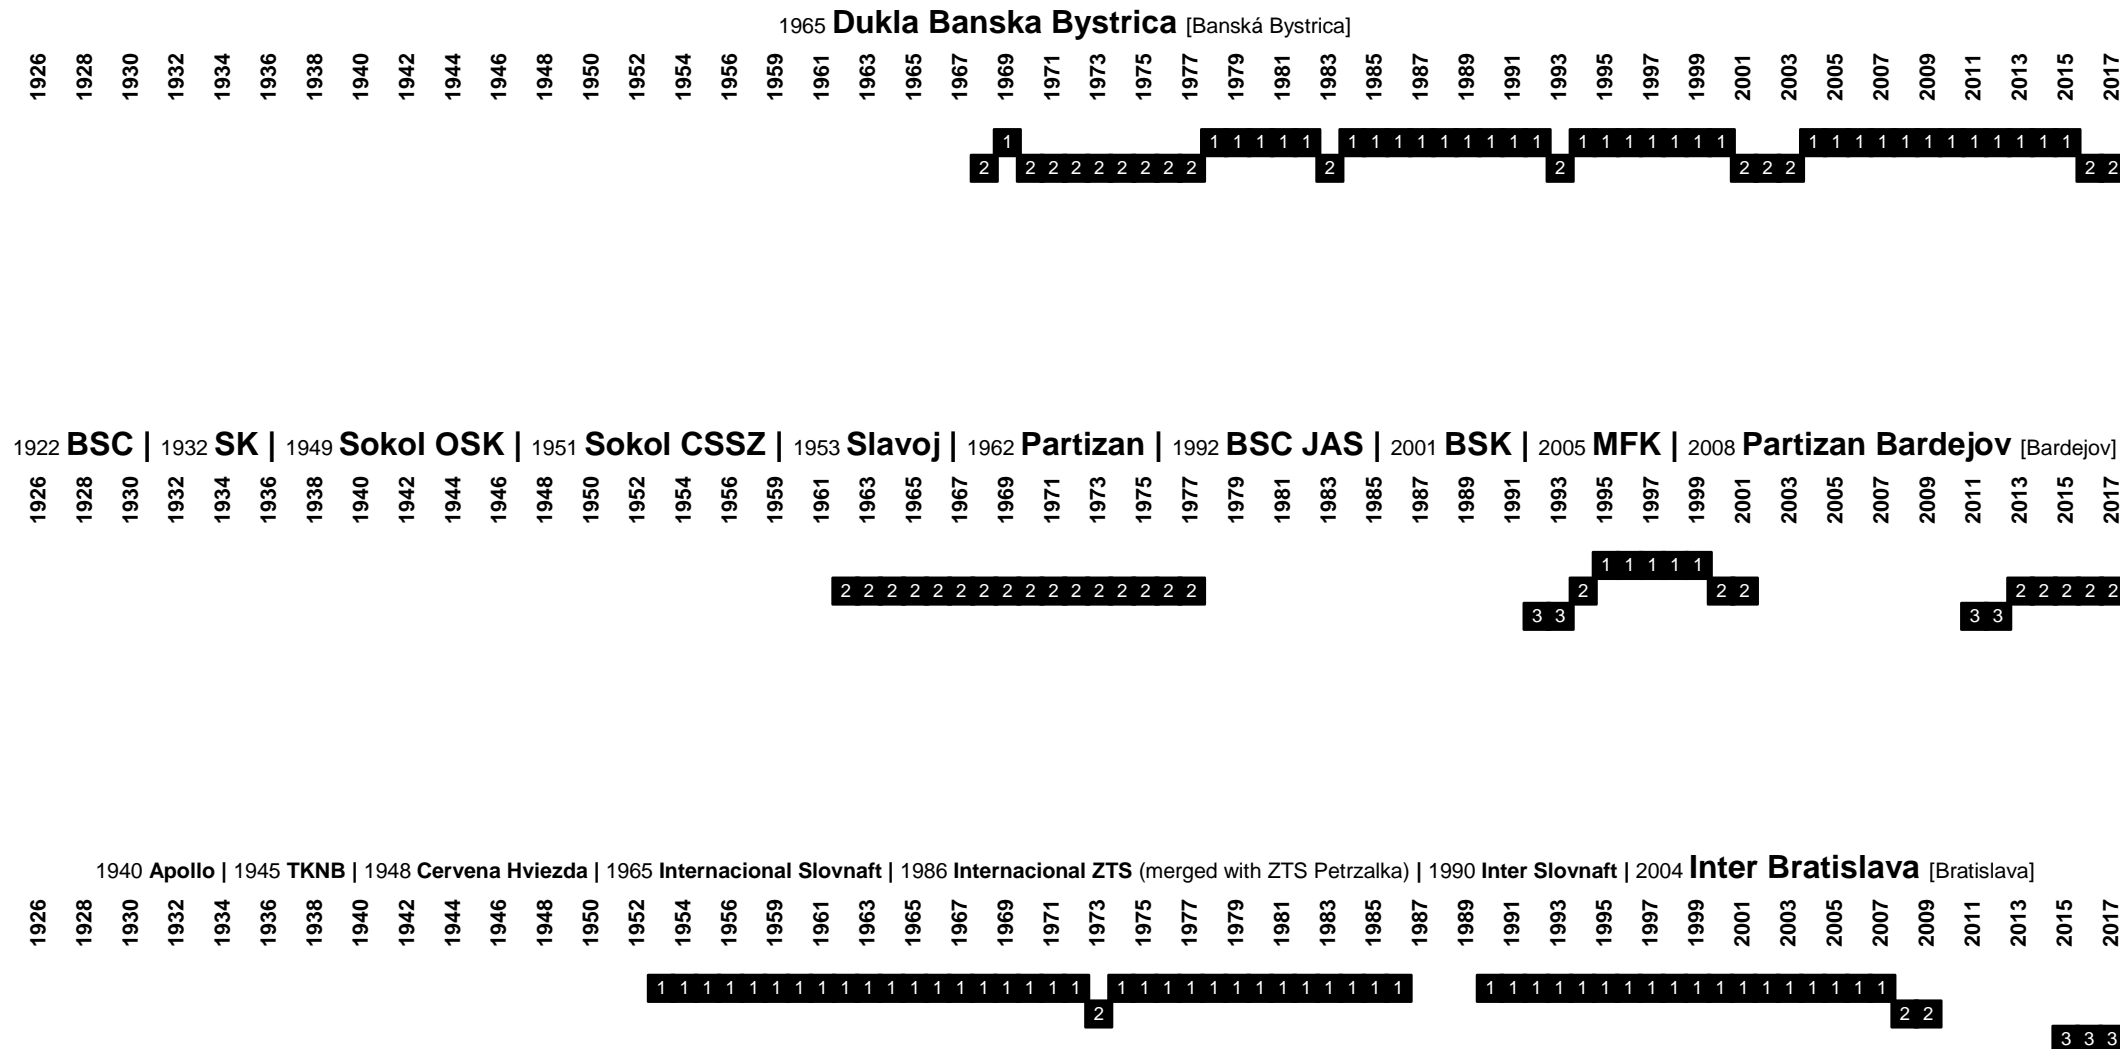

Slovakia & Czechoslovakia (without czech clubs) - Divisional Movements

Slovakia & Czechoslovakia (without czech clubs) - Divisional Movements

1898 **Pozsonyi Torna Egyesület** | 1939 **Engerau Pressburg** | 1945 **SK P.** | 1949 **Kovosmalt P.** | 1953 **Spartak Kovosmalt B.** | 1963 **Povazske Strojarne B.** | 1965 **SKS P.** | 1976 **ZTS P.** | 1986 **Internacional ZTS B.** (merged with Internacional Slovnaf B.) | 1990 **Hydronika P.** | 1991 **FC P.** | 1993 **Artmedia P.** | 2004 **Artmedia B.** | 2007 **Artmedia P.** | 2009 **MFK P.** | 2010 **FC Petržalka 1898** [Bratislava]

1919 **CsSK** | 1939 **SK** | 1948 **Sokol NV** | 1953 **Slovan Bratislava** [Bratislava]

1920 **MFK Dolny Kubin** [Dolný Kubín]

Slovakia & Czechoslovakia (without czech clubs) - Divisional Movements

2012 merge of TJ Sokol Dolna Zdana and FK Ziar nad Hronom to **FK Pohronie** [Dolná Ždaňa]

Slovakia & Czechoslovakia (without czech clubs) - Divisional Movements

1920 **SK** | 1945 **Rolny** | 1948 **Sokol Makyta** | 1956 **Iskra** | 1968 **Gumarne 1.maja** | 1993 **Matador** | 2007 **FK Puchov** [Púchov]

2 2 2 2

1 1 1 1 1 1 1 1 1 1

Slovakia & Czechoslovakia (without czech clubs) - Divisional Movements

1921 **Slovan Duslo Sala** [Šafa]

1914 **STK Samorin** [Šamorín]

1914 **SKF Sered** [Sered']

Slovakia & Czechoslovakia (without czech clubs) - Divisional Movements