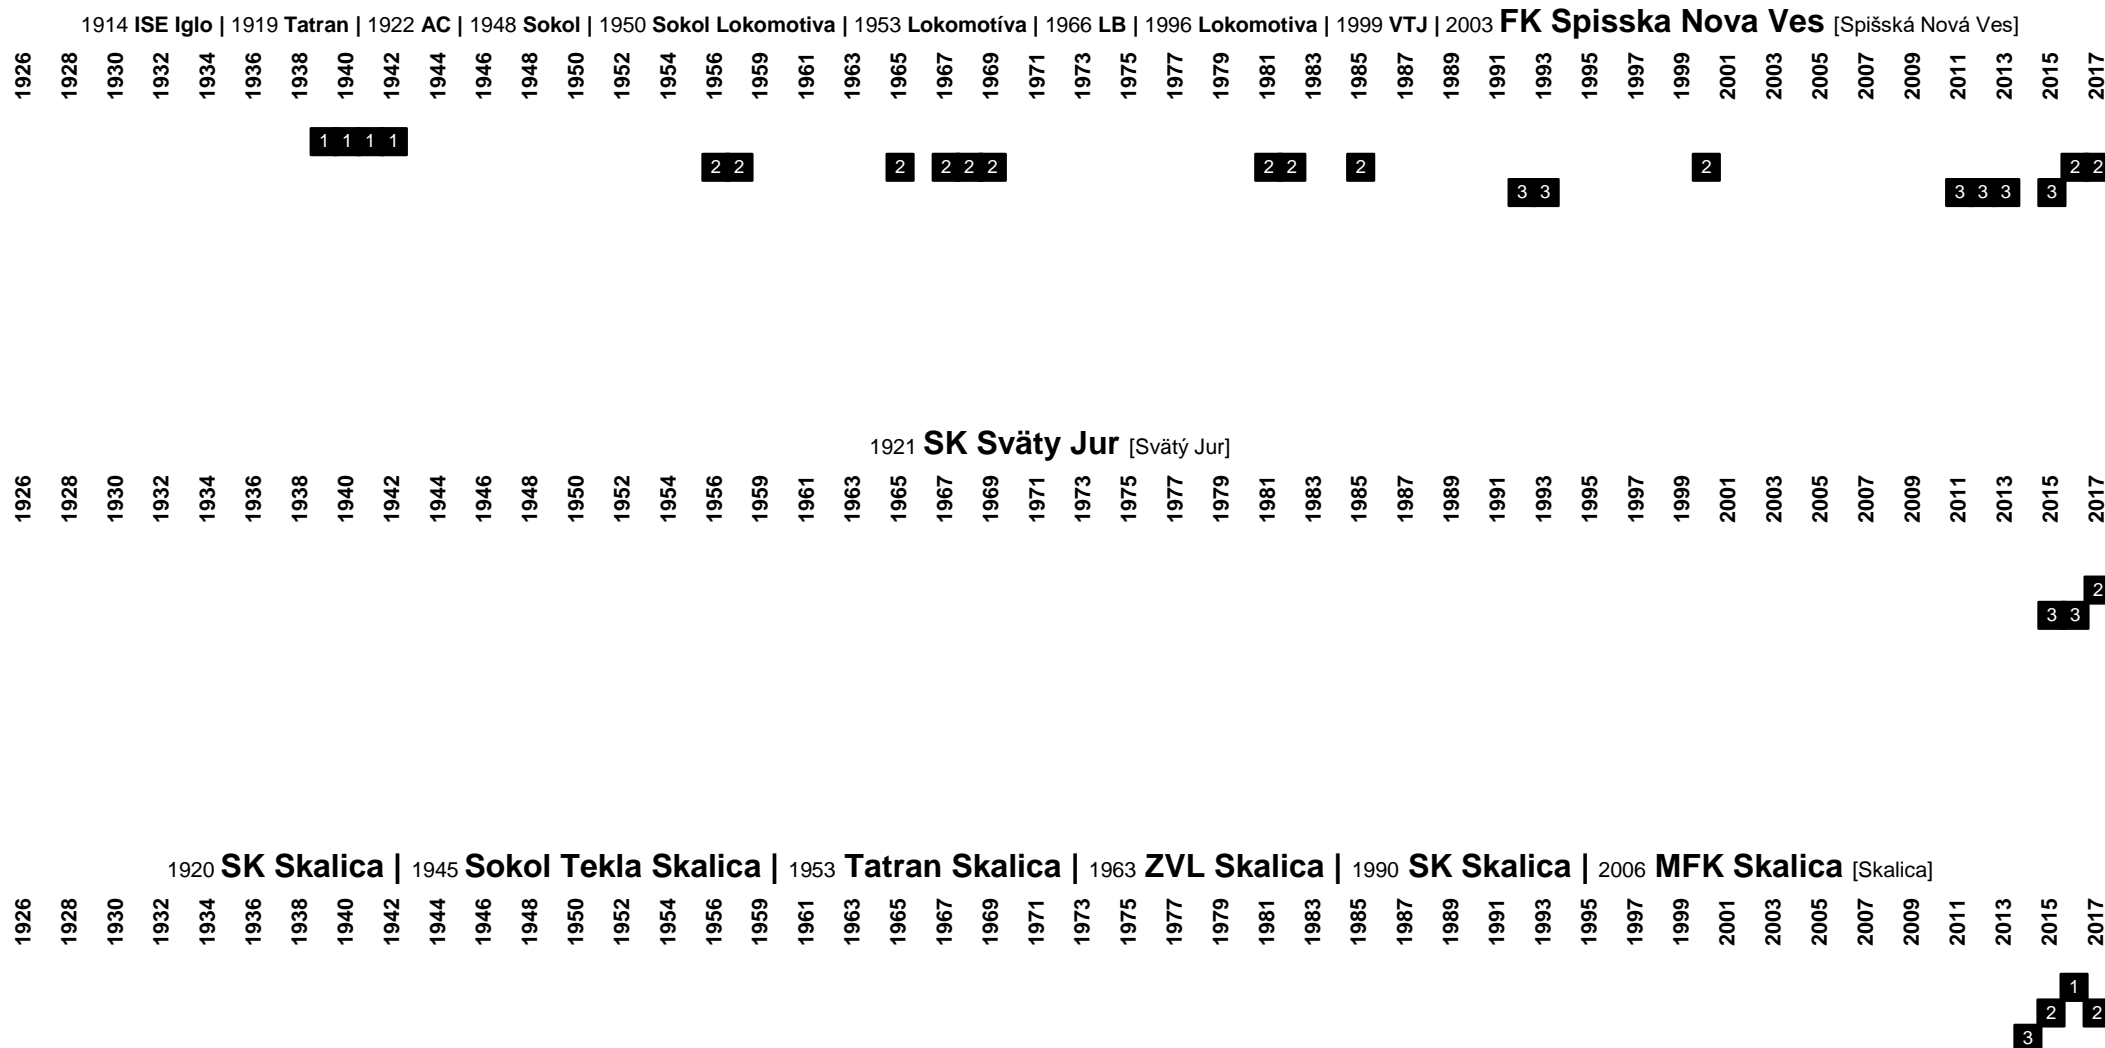

1994 **SK Senec** [Senec]

2 2 2 2 2 2

1926 1928 1930 1932 1934 1936 1938 1940 1942 1944 1946 1948 1950 1952 1954 1956 1959 1961 1963 1965 1967 1969 1971 1973 1975 1977 1979 1981 1983 1985 1987 1989 1991 1993 1995 1997 1999 2001 2003 2005 2007 2009 2011 2013 2015 2017

1921 **Zelezna unia** | 1923 **SK** | 1928 **AC** | 1934 **FC** | 1940 **SK** | 1946 **Sokol ChZ** | 1969 merged with FK 96 Resc Castkov to **SH** | 2008 **FK Senica** [Senica]

2 2 2 2 2 2 2 2 2 2 2 2 2 2 2 2

2 2 2 2

1 1 1 1 1 1 1 1 1 1

Slovakia & Czechoslovakia (without czech clubs) - Divisional Movements

1921 **Slovan Duslo Sala** [Šafa]

1914 **STK Samorin** [Šamorín]

1914 **SKF Sered** [Sered']

Slovakia & Czechoslovakia (without czech clubs) - Divisional Movements

Slovakia & Czechoslovakia (without czech clubs) - Divisional Movements

Slovakia & Czechoslovakia (without czech clubs) - Divisional Movements

1902 **ZSE** | 1921 **ZTC** | 1928 **ZTK** | 1954 **Lokomotiva Zvolen** [Zvolen]