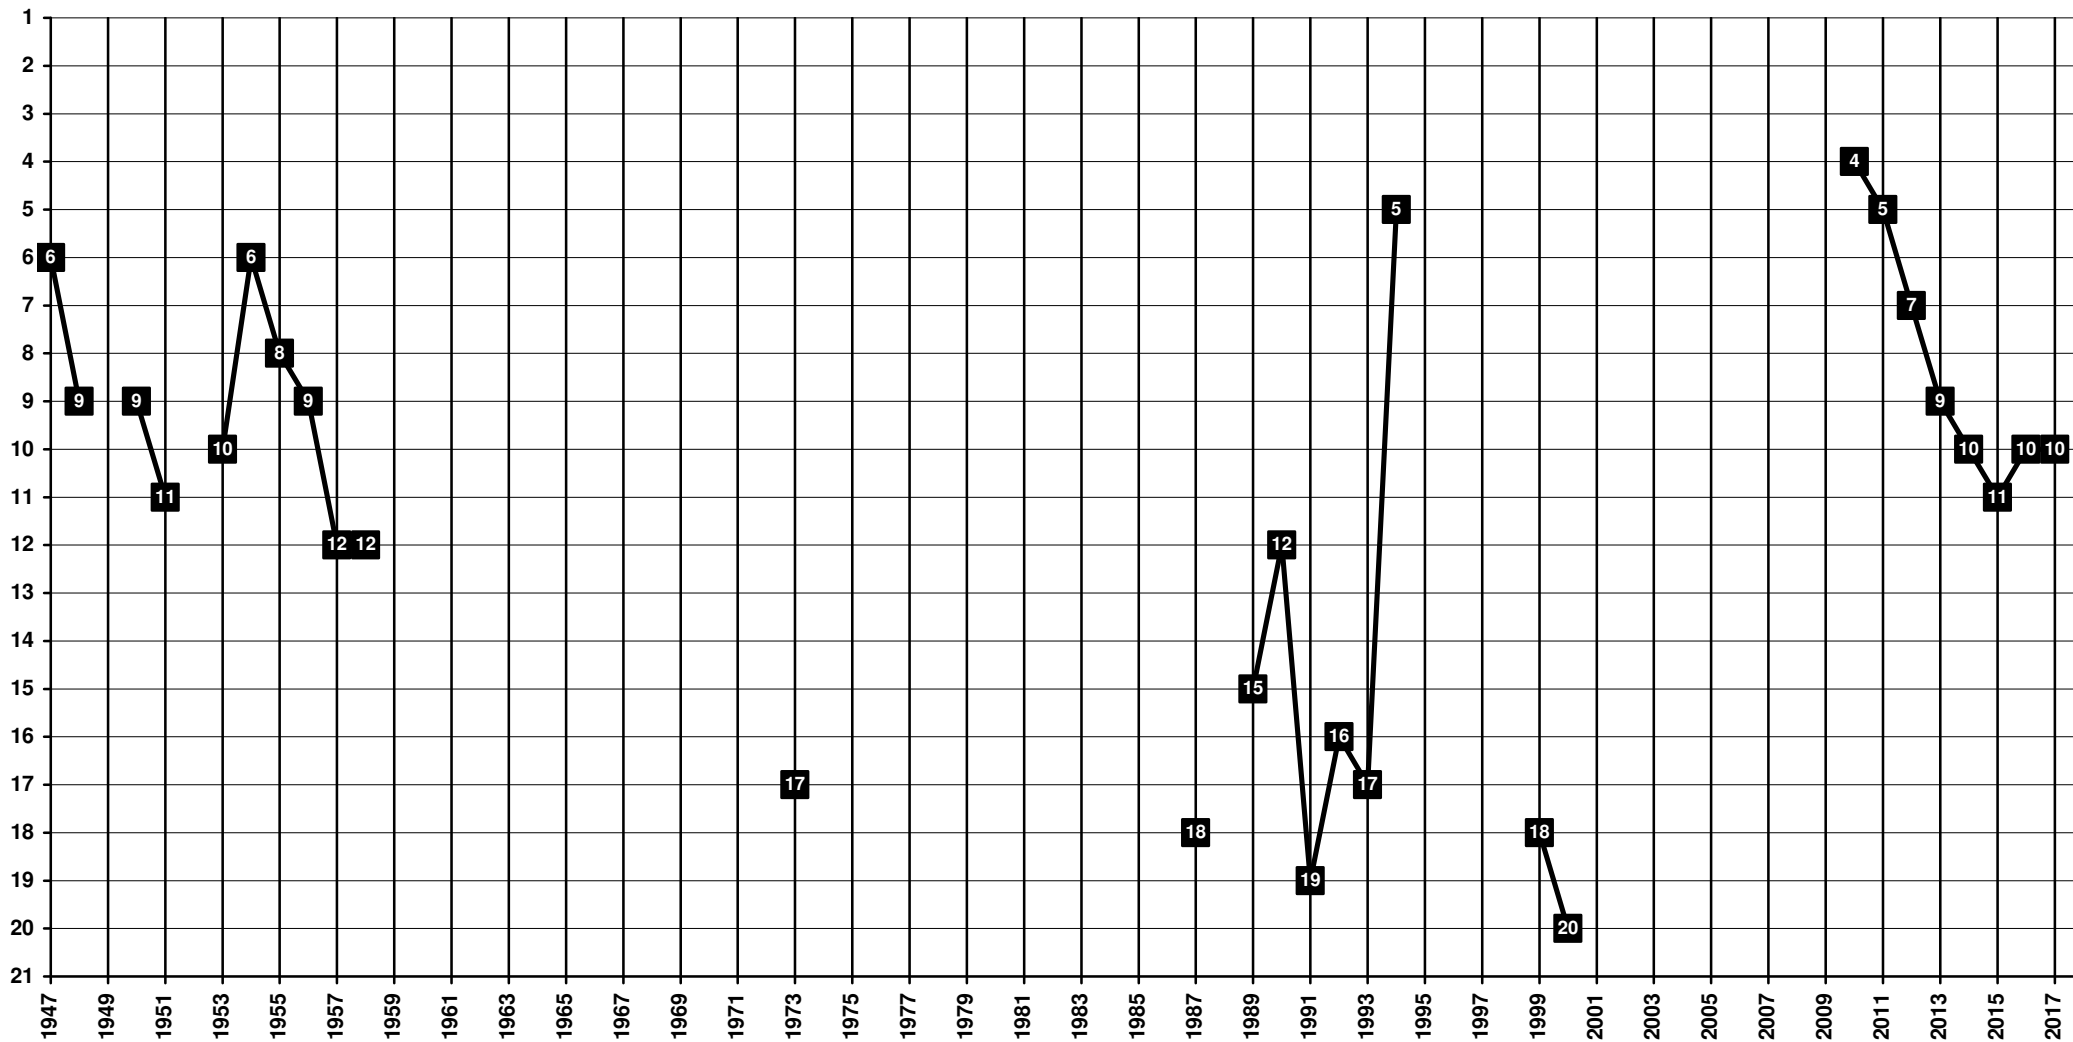

Serbia - Tier 1 - Final Table Places

1945 **Spartak Subotica** (2008/09 merged with Zlatibor voda Horgos) [Subotica - Суботица]