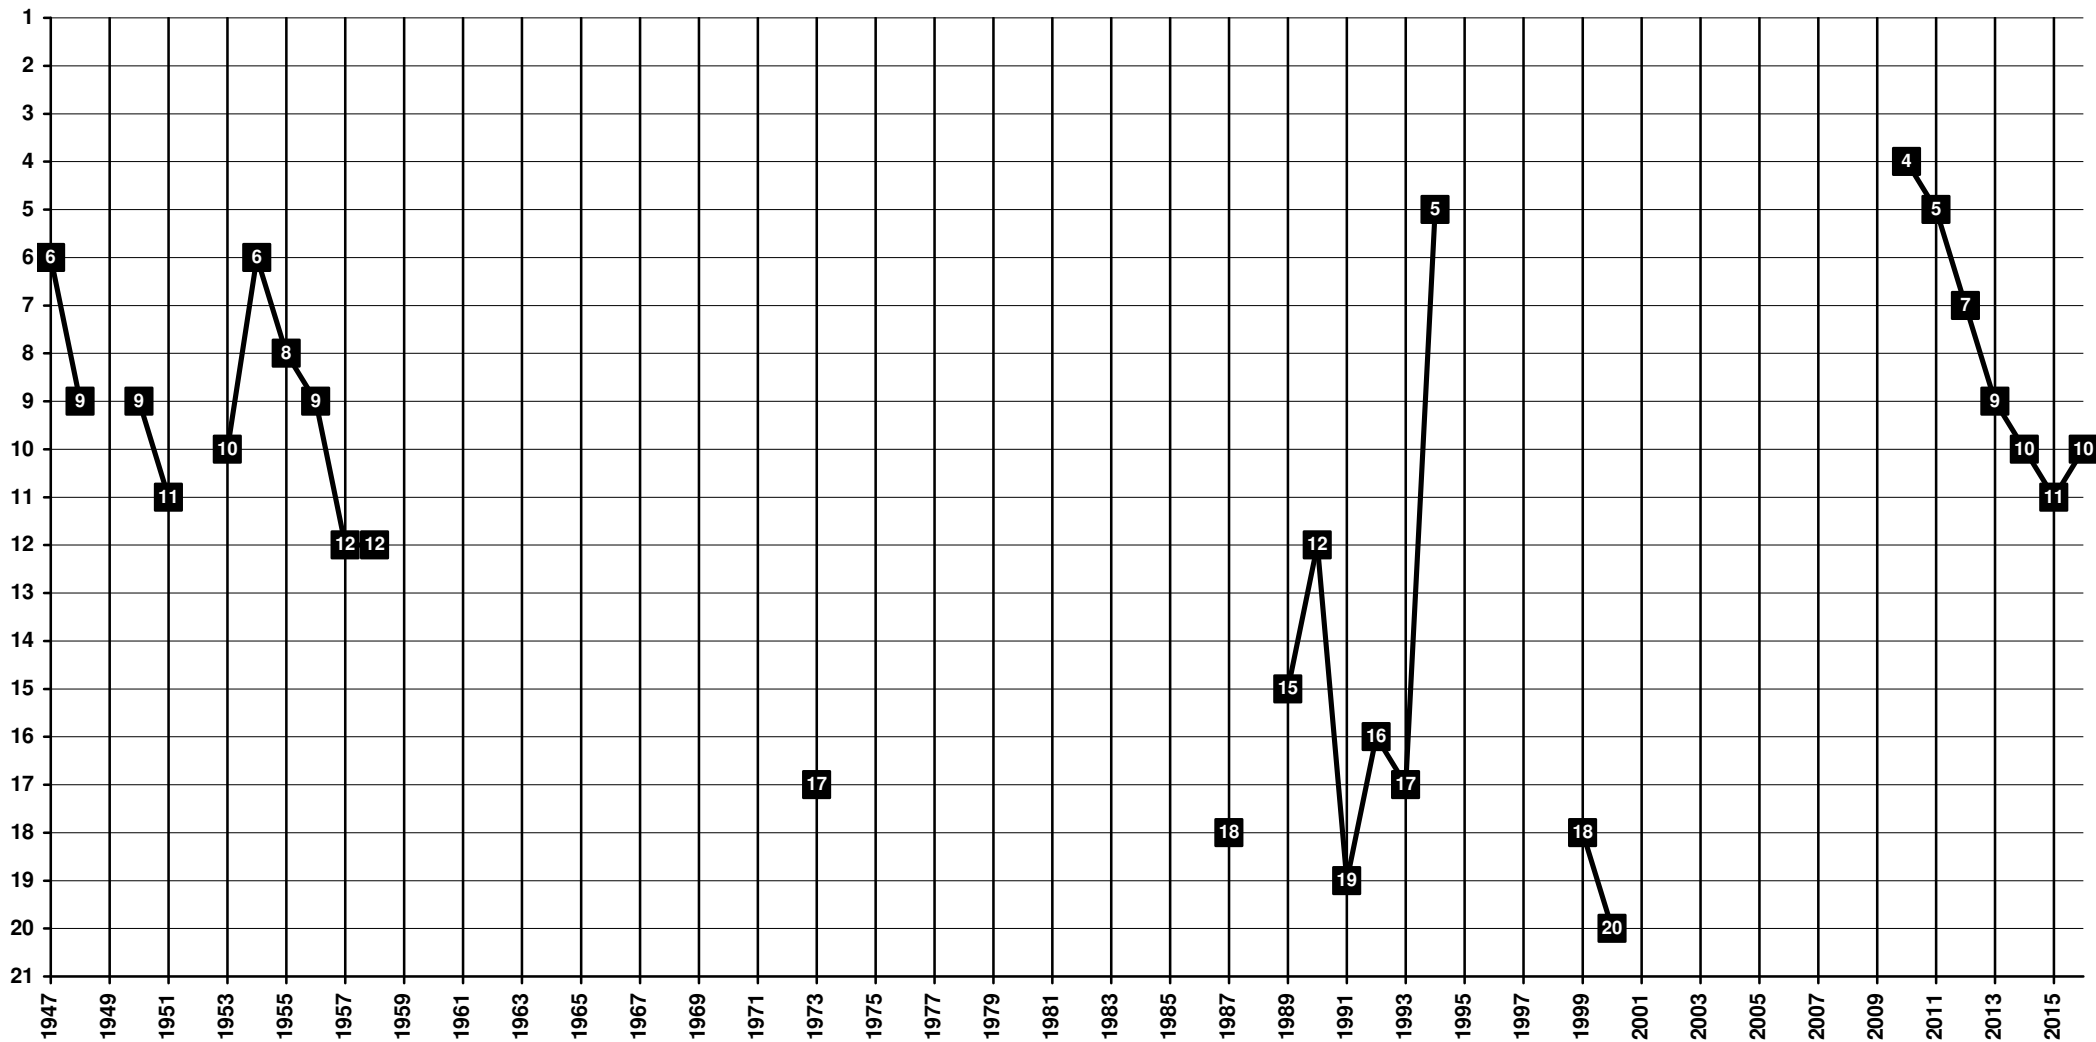

Serbia - Tier 1 - Final Table Places

1945 **Spartak Subotica** (2008/09 merged with Zlatibor voda Horgos) [Subotica - Суботица]