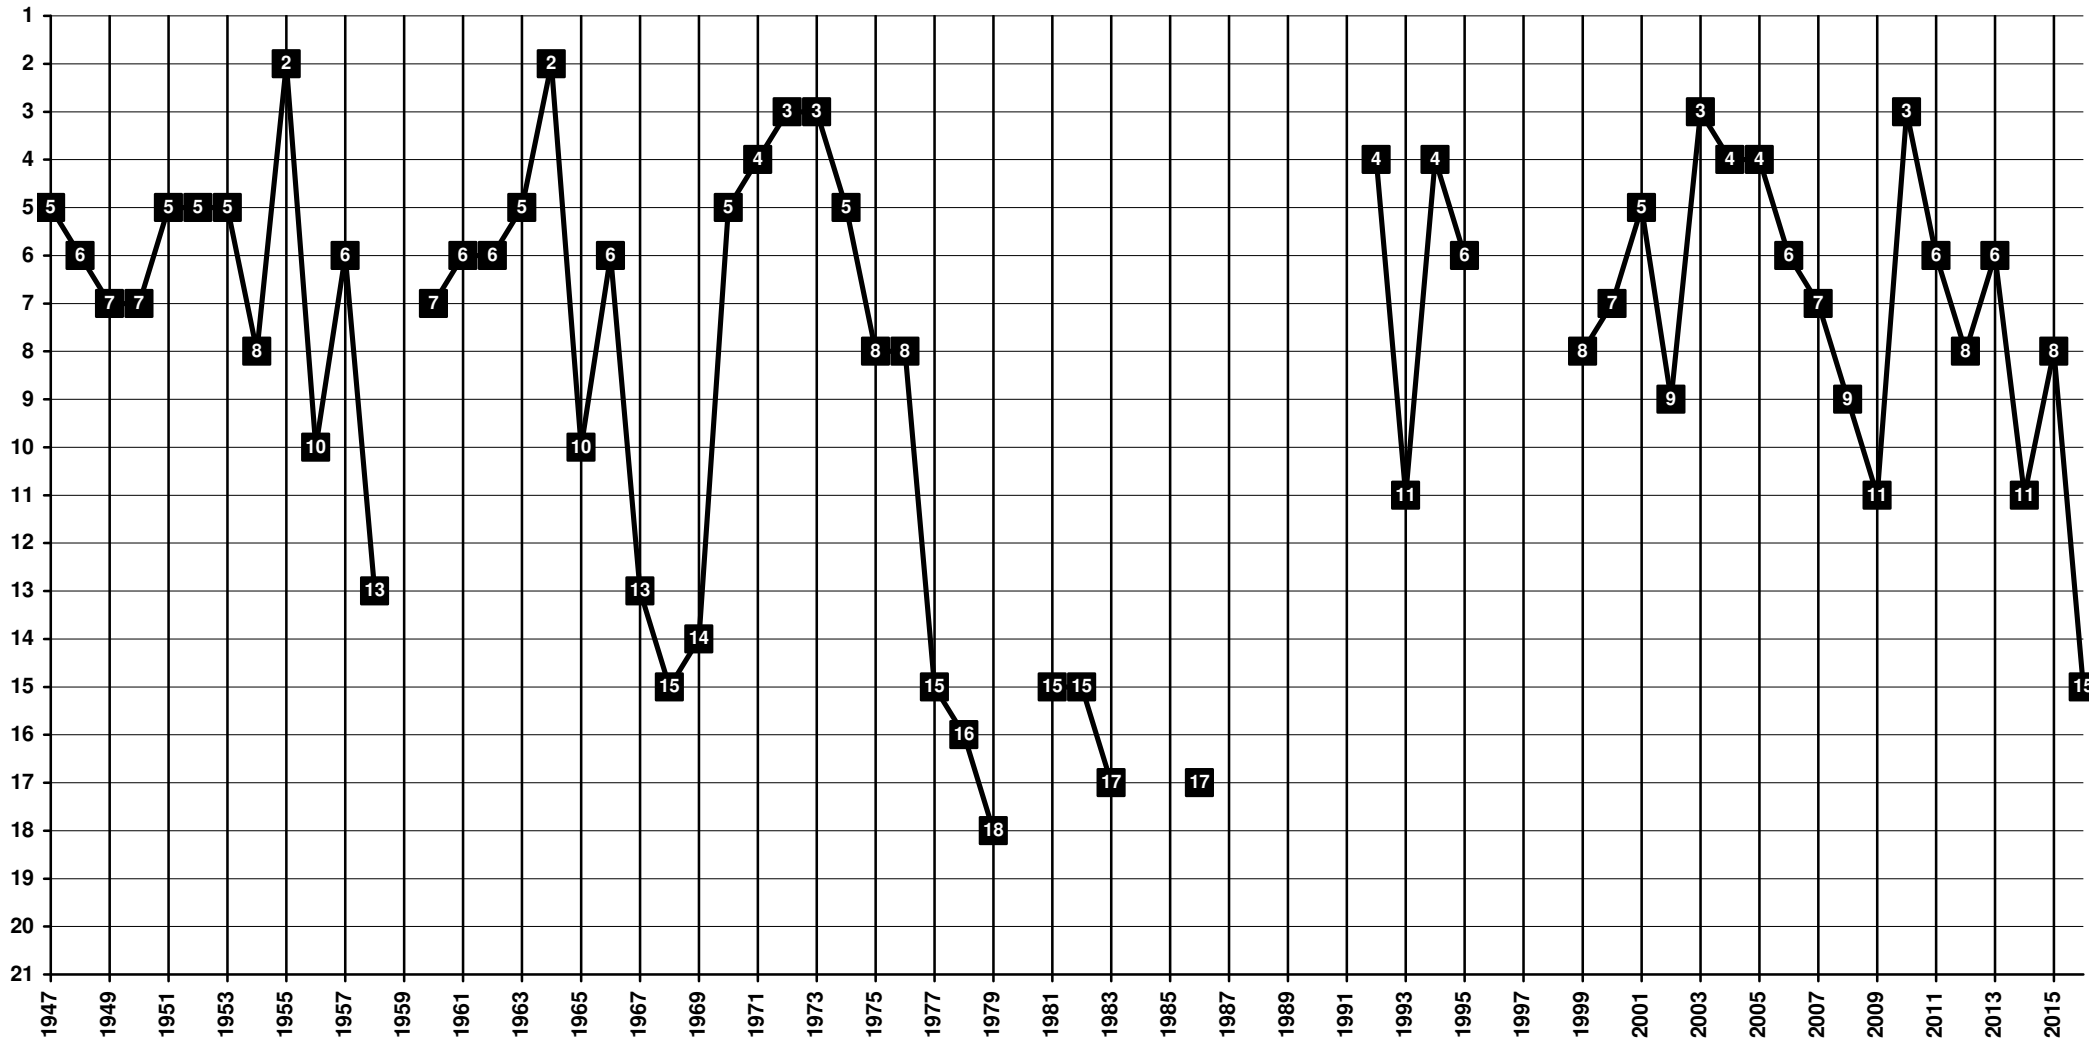

# Serbia - Tier 1 - Final Table Places

1945 **Crvena zvezda Beograd** (Red Star Belgrade) [Beograd - Београд]

# Serbia - Tier 1 - Final Table Places

1926 **Cukaricki Beograd** [Beograd - Београд]

# Serbia - Tier 1 - Final Table Places

1911 BSK Beograd | 1945 Metalac Beograd | 1950 BSK Beograd | 1957 OFK Beograd [Beograd - Београд]

# Serbia - Tier 1 - Final Table Places

1945 **Partizan Beograd** [Beograd - Београд]