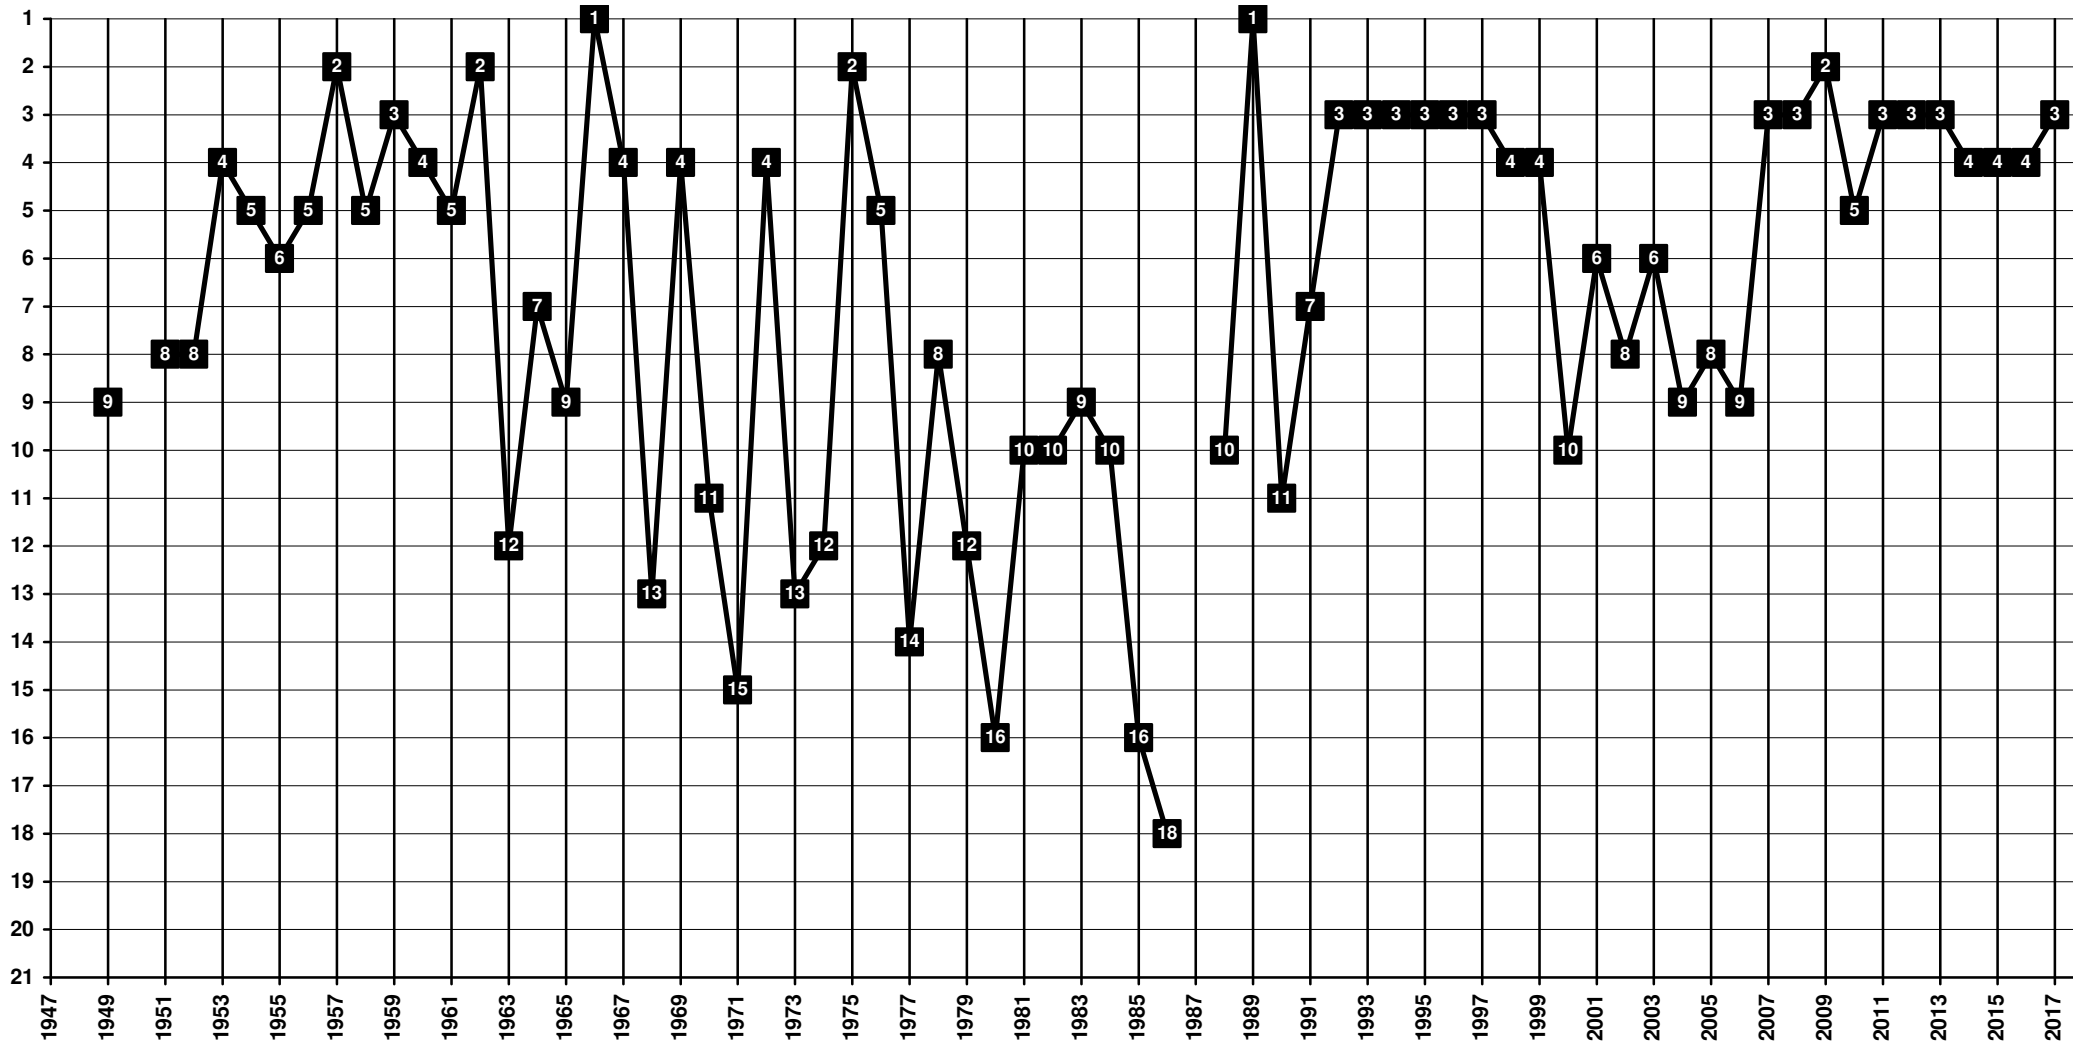

Serbia - Tier 1 - Final Table Places

1914 **Vojvodina Novi Sad** | 1945 **Sloga Novi Sad** (merged with Slavija and Radnicki) | 1950 **Vojvodina Novi Sad** [Novi Sad - Нови Сад]