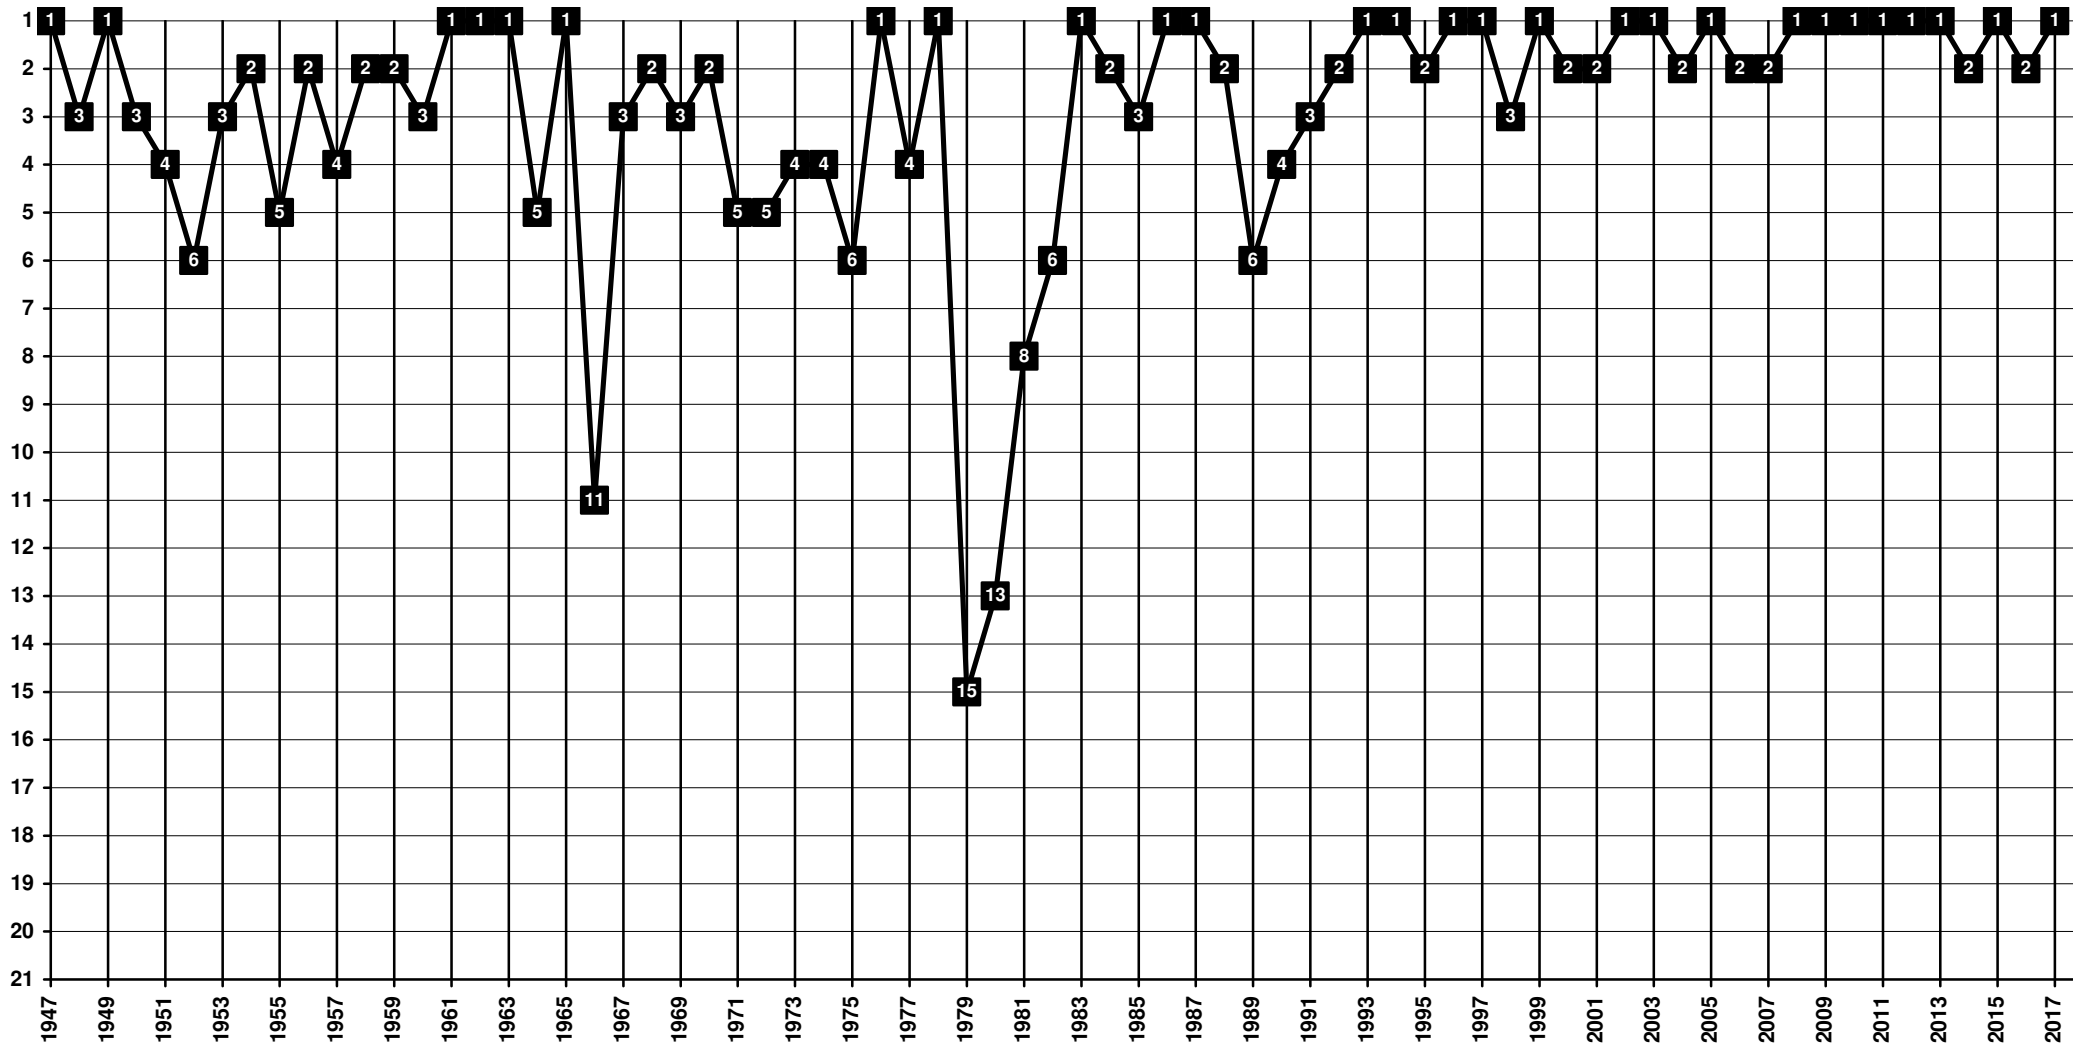

# Serbia - Tier 1 - Final Table Places

1945 **Crvena zvezda Beograd** (Red Star Belgrade) [Beograd - Београд]

# Serbia - Tier 1 - Final Table Places

1926 **Cukaricki Beograd** [Beograd - Београд]

# Serbia - Tier 1 - Final Table Places

1911 BSK Beograd | 1945 Metalac Beograd | 1950 BSK Beograd | 1957 OFK Beograd [Beograd - Београд]

# Serbia - Tier 1 - Final Table Places

1945 **Partizan Beograd** [Beograd - Београд]