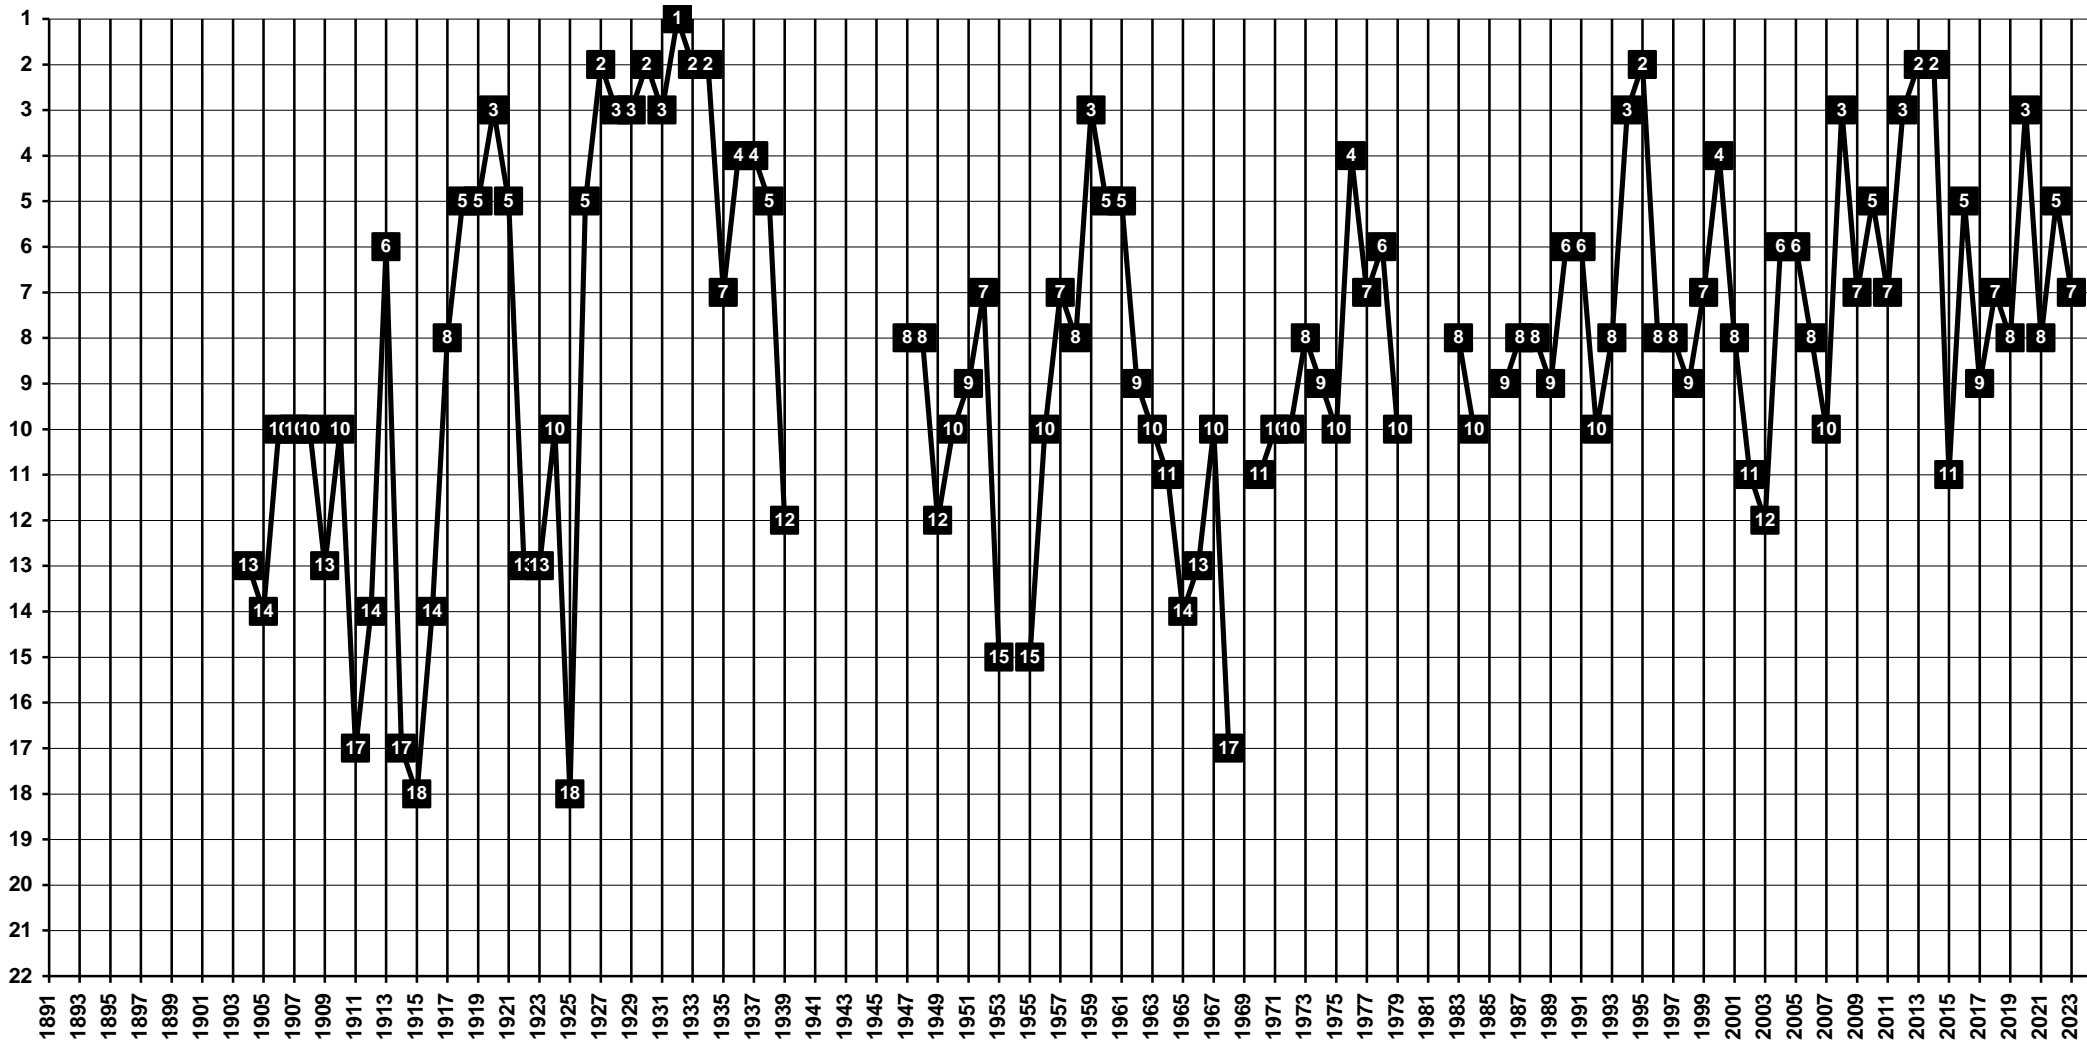

Scotland - Tier 1 - Final Table Places

1886 **Motherwell F.C.** [Motherwell, North Lanarkshire]