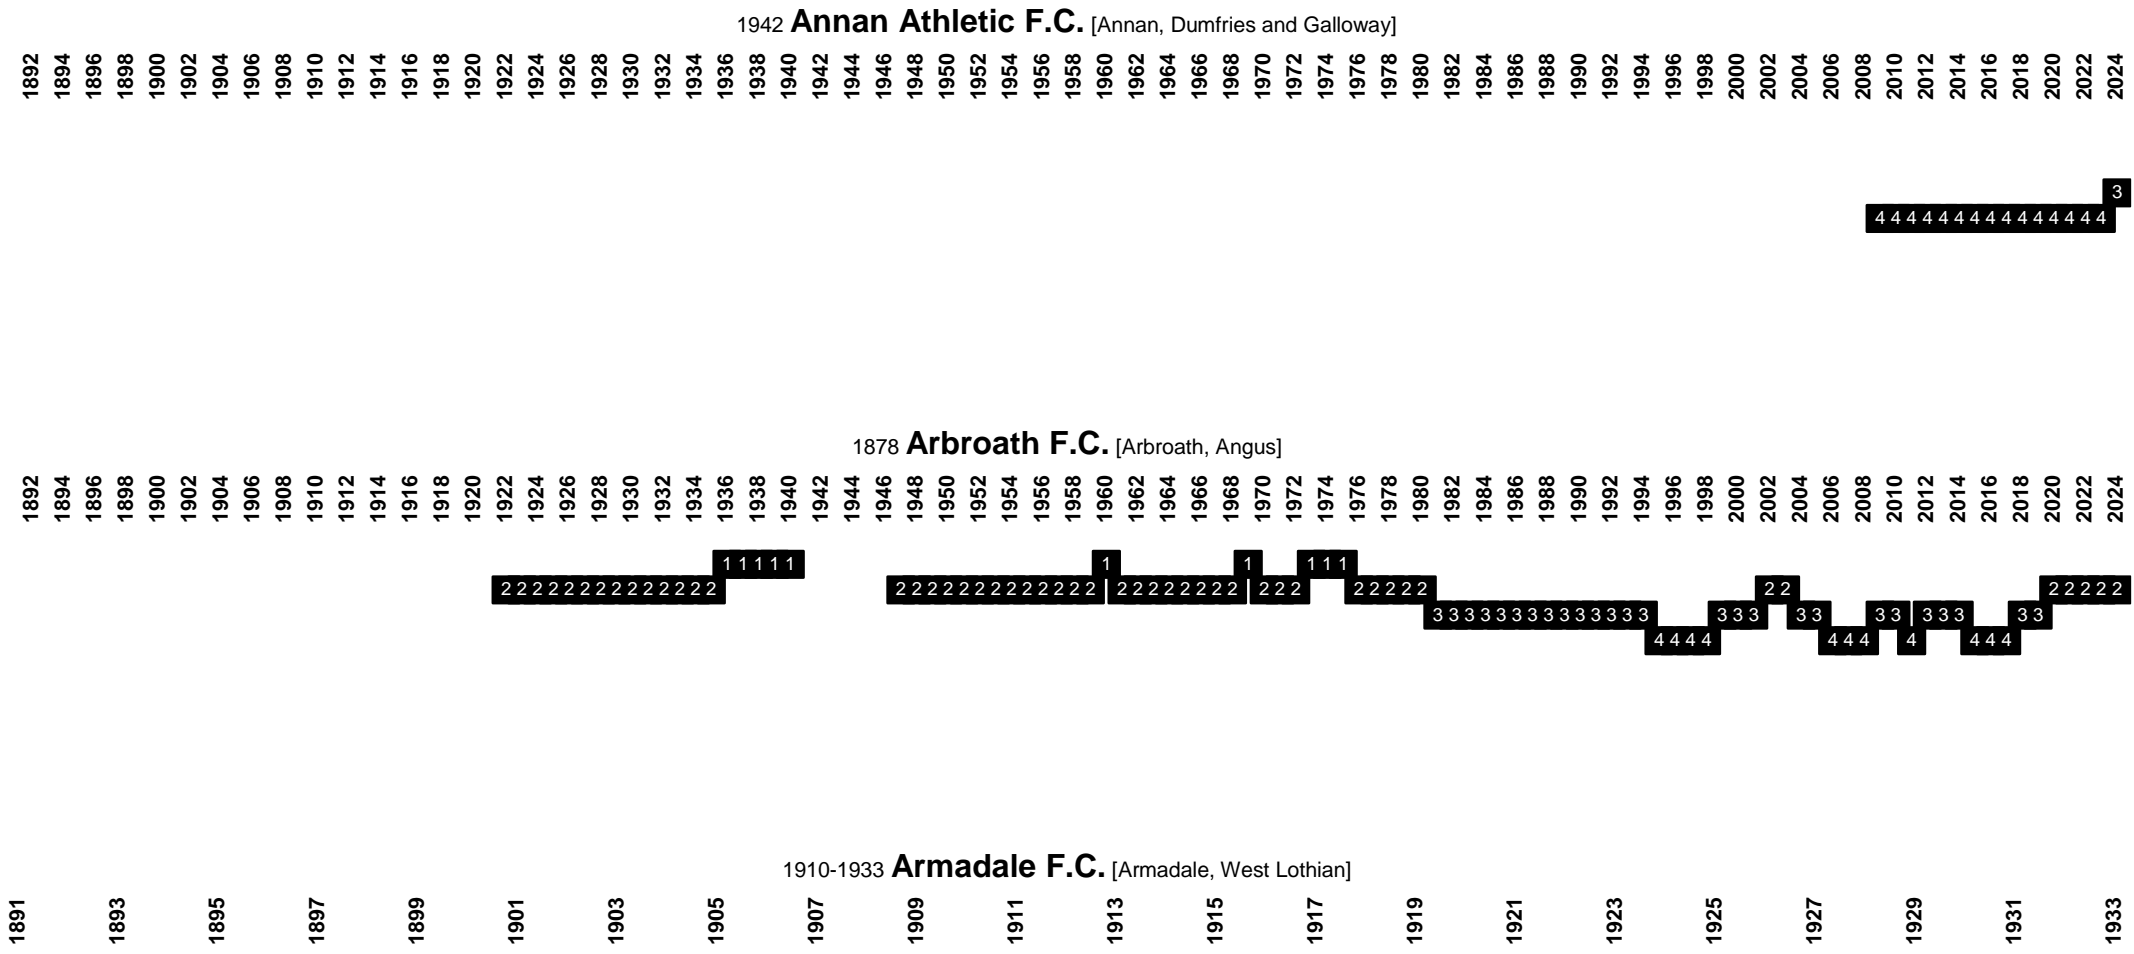

Scotland - Divisional Movements

Scotland - Divisional Movements

2002 **Airdrie United F.C.** | 2013 **Airdrieonians F.C.** [Airdrie, North Lanarkshire]

1882 **Albion Rovers F.C.** [Coatbridge, North Lanarkshire]

1878 Clackmannan County | 1879 Alloa F.C. | 1883 **Alloa Athletic F.C.** [Alloa, Clackmannanshire]

Scotland - Divisional Movements

Scotland - Divisional Movements

1874-1929 **Arthurlie F.C.** [Barrhead, East Renfrewshire]