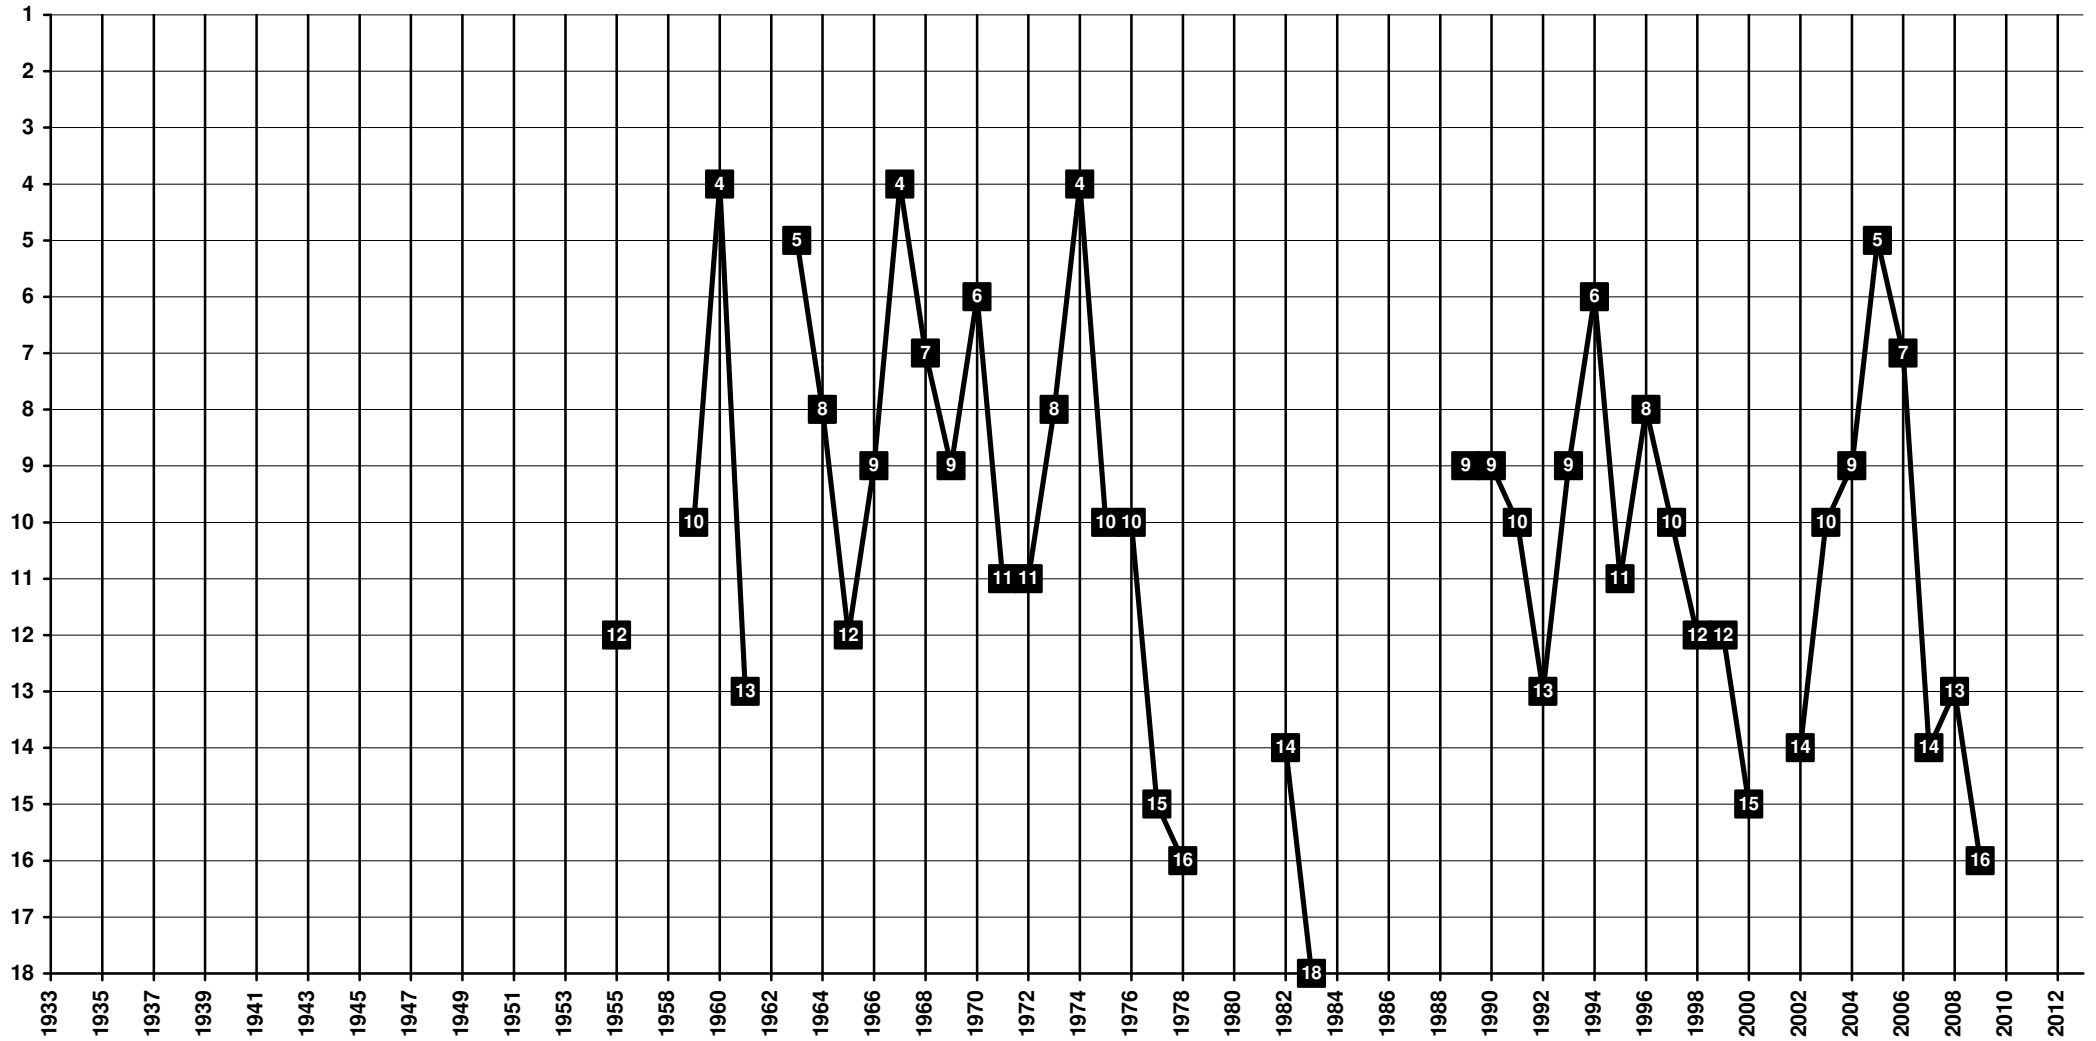

Romania - Tier 1 - Final Table Places

1949 **Locomotiva** (merge of Dezrobirea and PCA) | 1958 **Farul** | 1972 **FC** | 1988 **Farul Constanta** [Constanța]