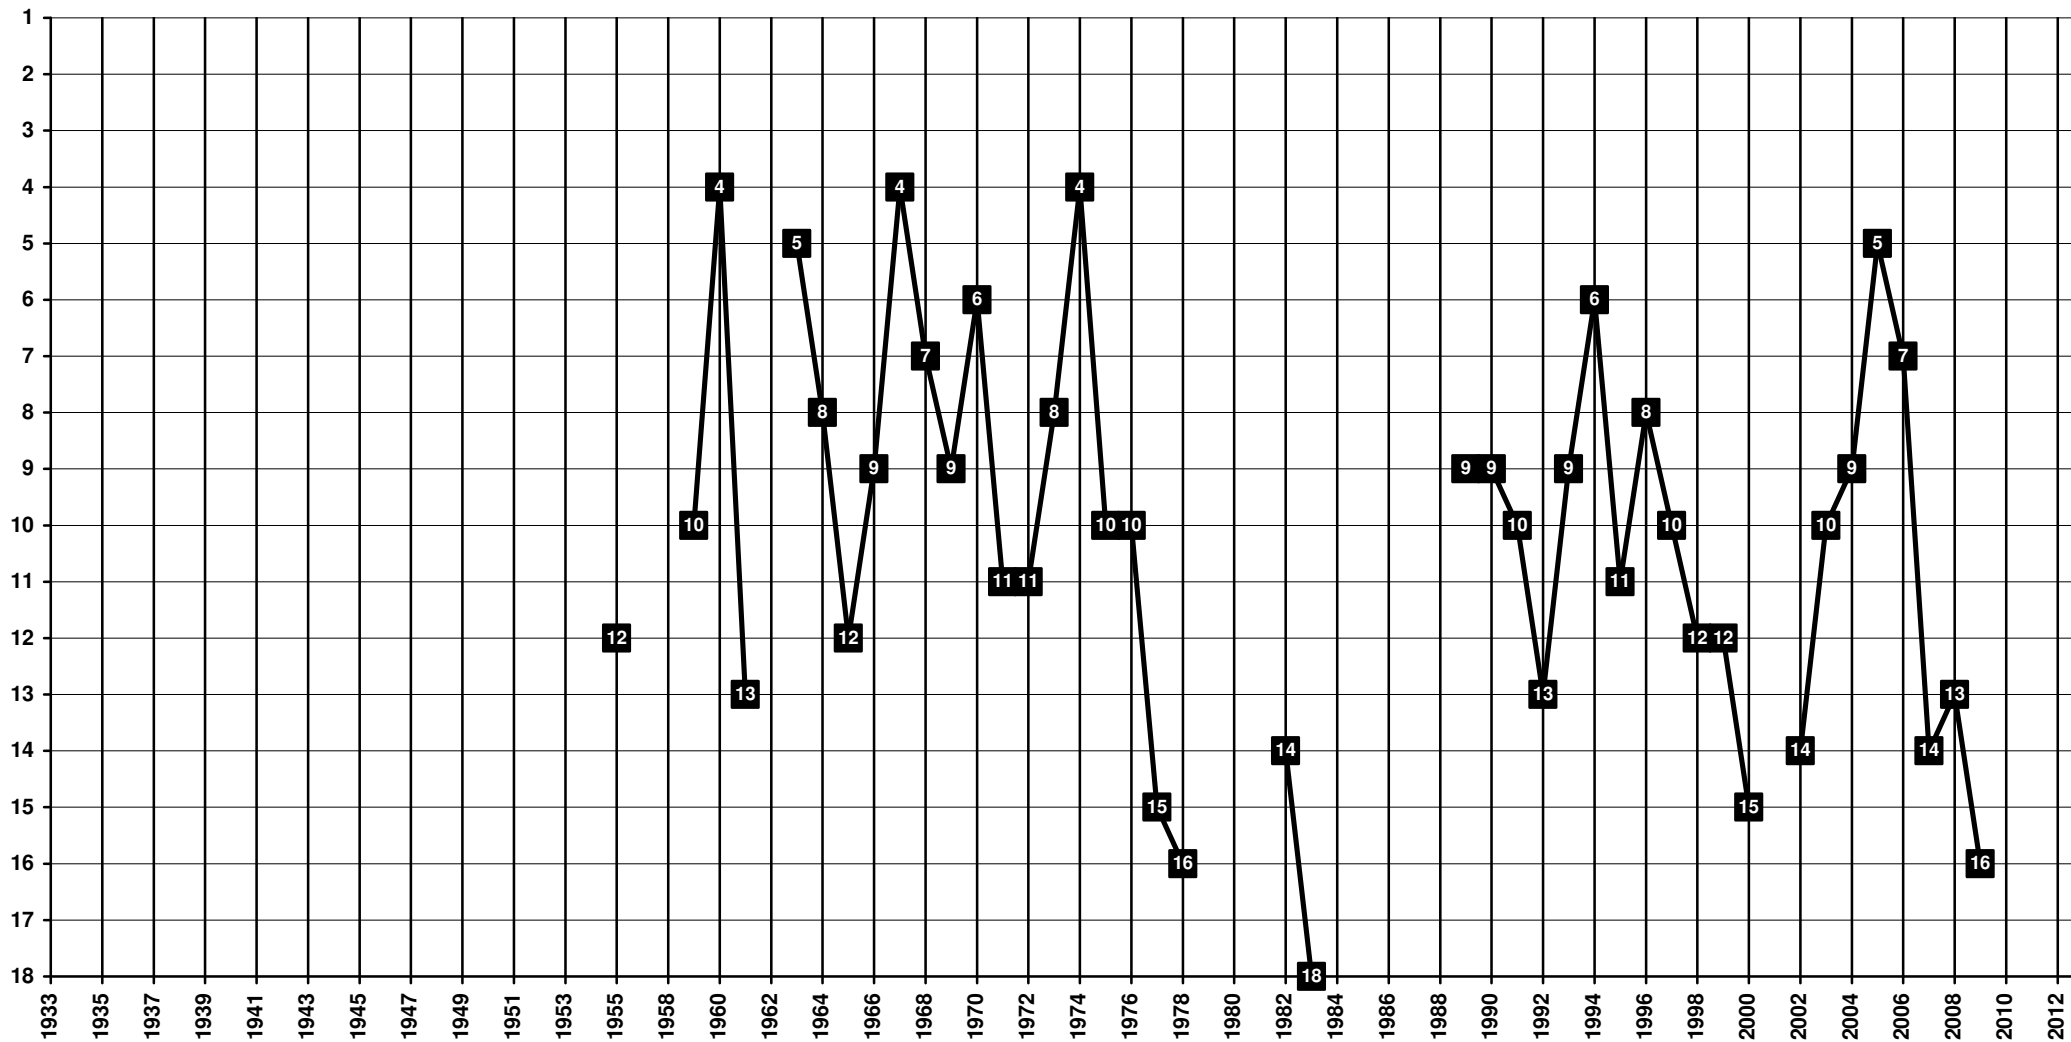

Romania - Tier 1 - Final Table Places

1949 **Locomotiva** (merge of Dezrobirea and PCA) | 1958 **Farul** | 1972 **FC** | 1988 **Farul Constanta** [Constanța]