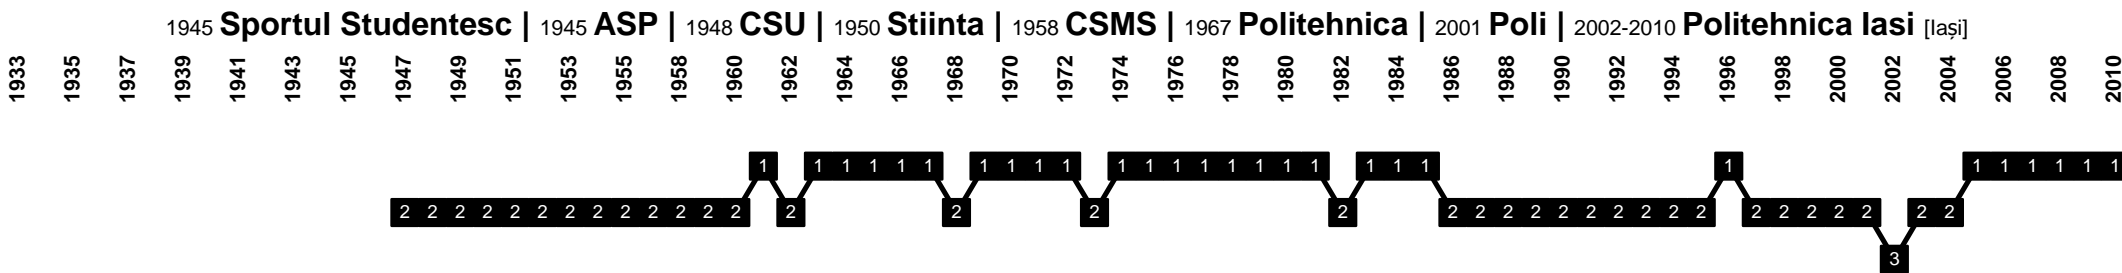

Romania - Divisional Movements

Romania - Divisional Movements

Romania - Divisional Movements

Romania - Divisional Movements

2000 **AS** | 2001 **Dacia** (merged with Dacia Pitesti) | 2010 **CS Mioveni** [Mioveni]