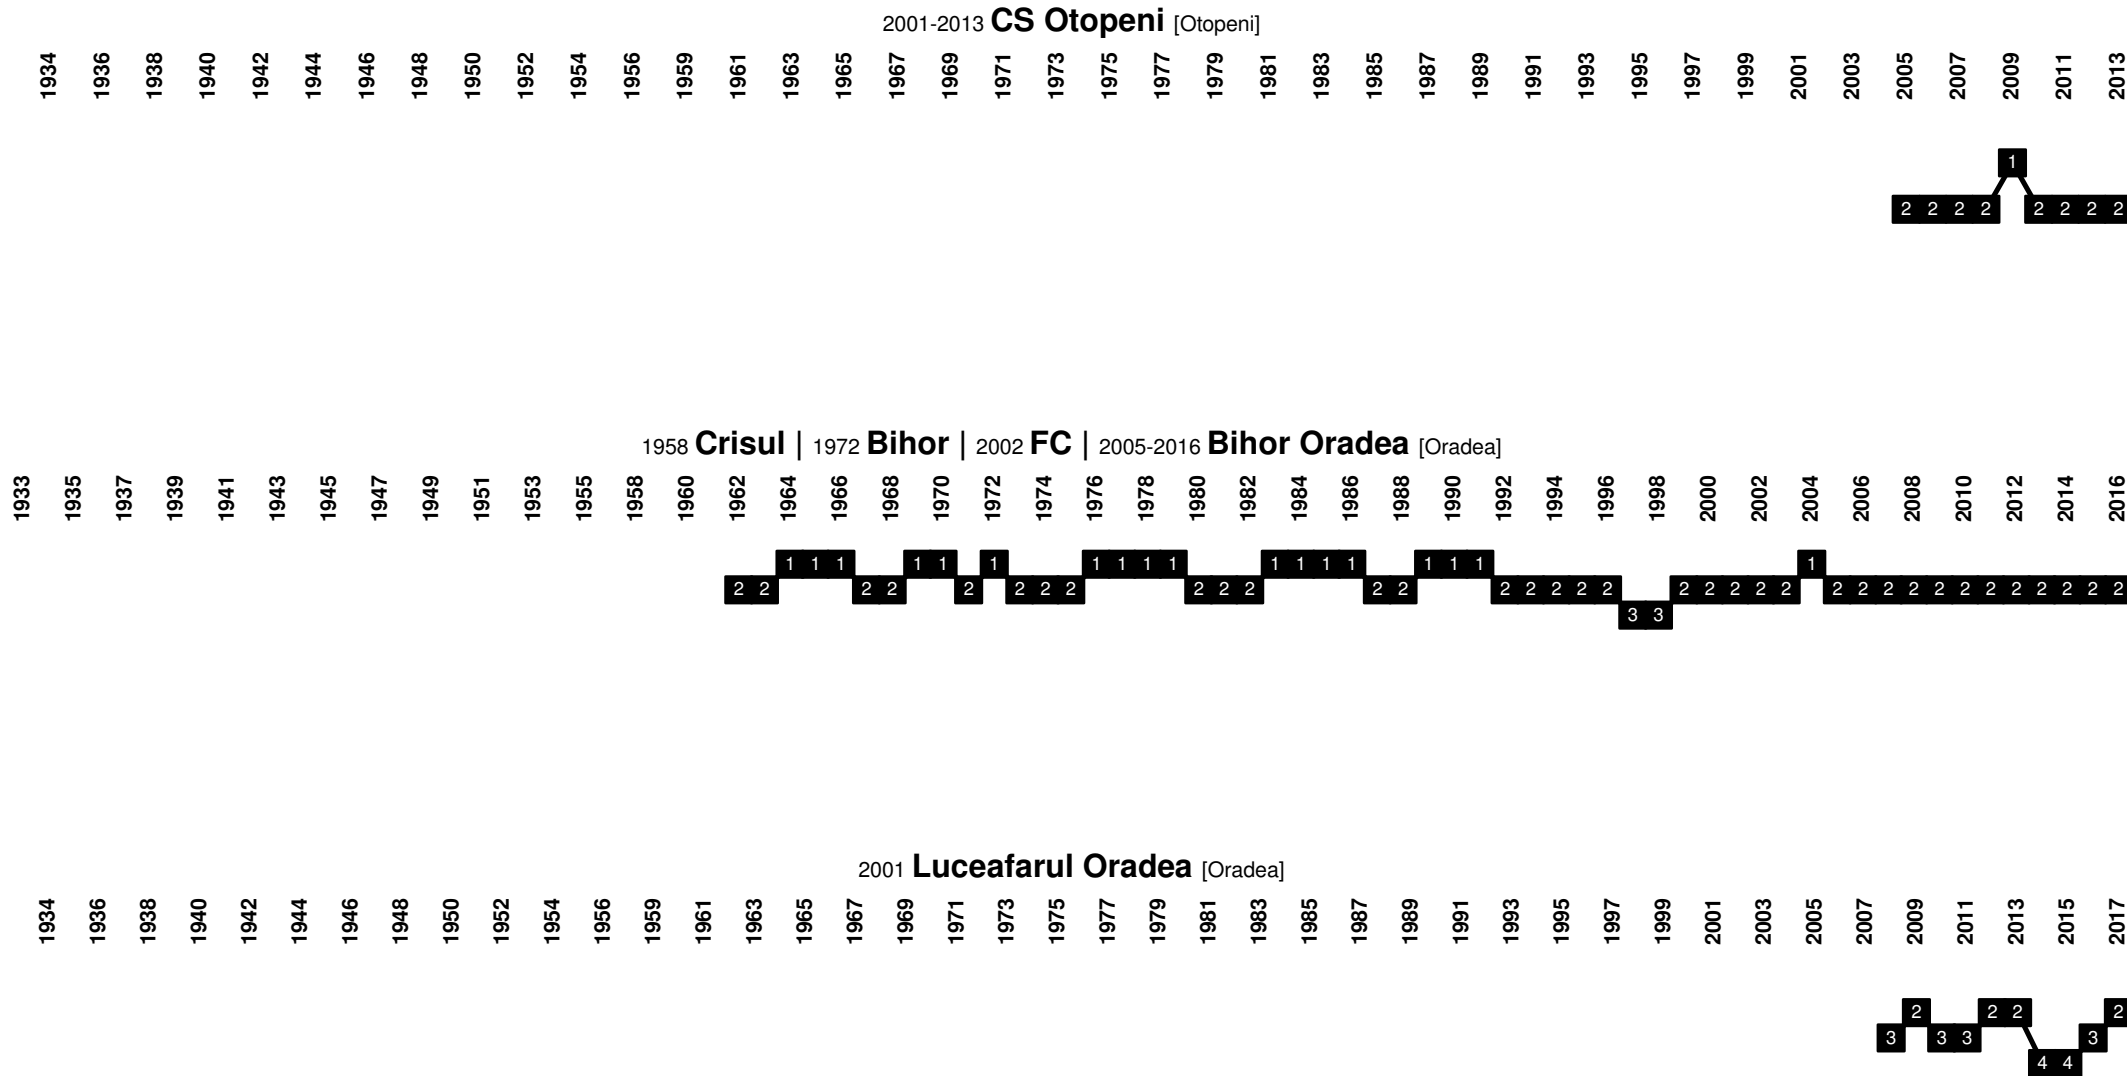

Romania - Divisional Movements