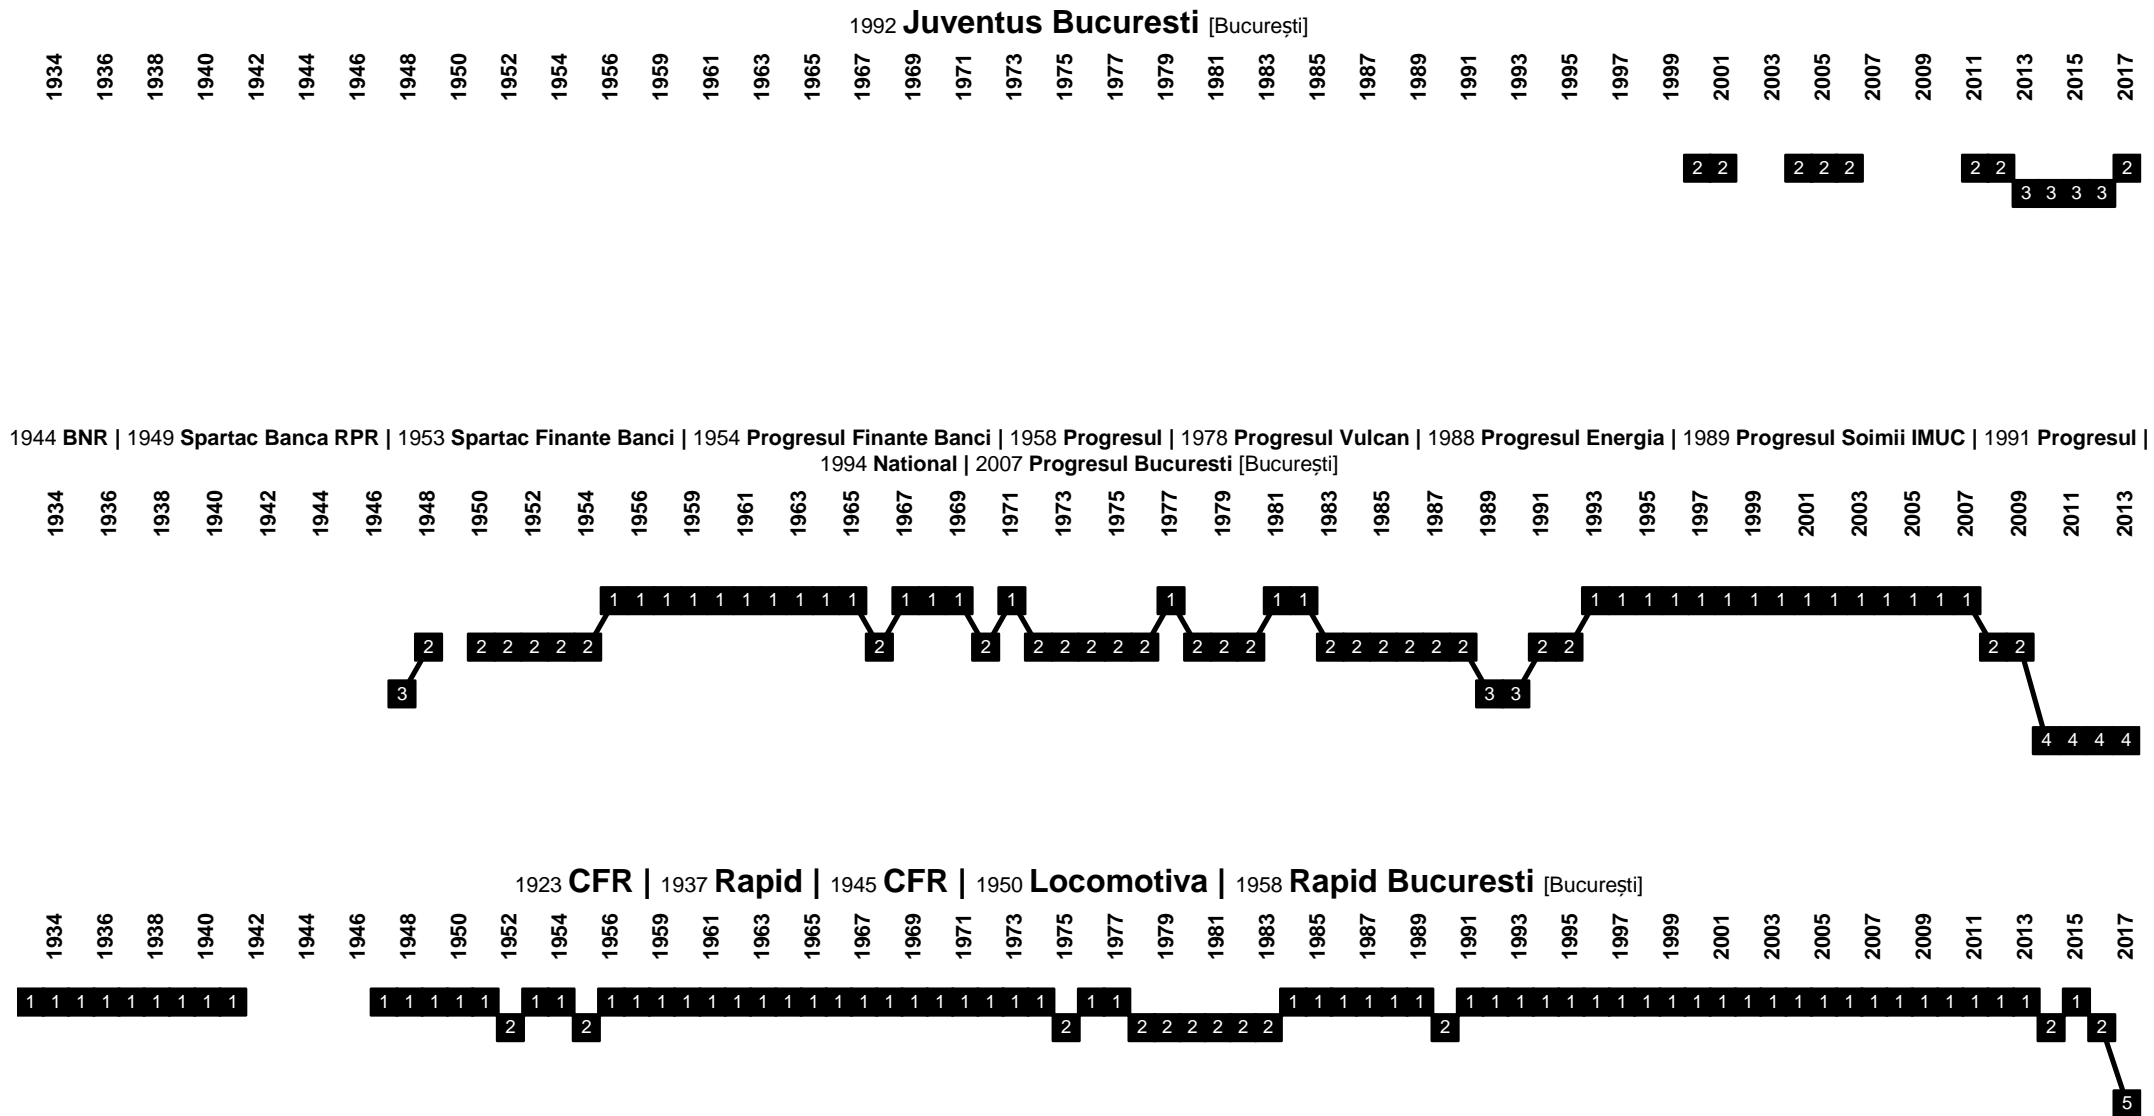

Romania - Divisional Movements

Romania - Divisional Movements

SC Bacau [Bacău]

1934 1936 1938 1940 1942 1944 1946 1948 1950 1952 1954 1956 1959 1961 1963 1965 1967 1969 1971 1973 1975 1977 1979 1981 1983 1985 1987 1989 1991 1993 1995 1997 1999 2001 2003 2005 2007 2009 2011 2013 2015 2017

2006 CS Balotesti [Balotești]

1934 1936 1938 1940 1942 1944 1946 1948 1950 1952 1954 1956 1959 1961 1963 1965 1967 1969 1971 1973 1975 1977 1979 1981 1983 1985 1987 1989 1991 1993 1995 1997 1999 2001 2003 2005 2007 2009 2011 2013 2015 2017

Romania - Divisional Movements

Romania - Divisional Movements

Romania - Divisional Movements

Romania - Divisional Movements

Romania - Divisional Movements

Romania - Divisional Movements

1907 **Kolozsvari VSC** | 1919 **CFR** | 1940 **Kolozsvari AC** | 1947 **CFR** (merged with Ferar) | 1950 **Lokomotiva** | 1958 **CFR** | 1960 **Muncitoresc** (merged with Rapid) | 1964 **Clujeana** | 1967 **CFR** | 1982 **Steaua-CFR** | 1989 **CFR Cluj** [Cluj-Napoca, hungarian: Kolozsvár]

Romania - Divisional Movements

Romania - Divisional Movements

Romania - Divisional Movements

Romania - Divisional Movements

2000 **AS** | 2001 **Dacia** (merged with Dacia Pitesti) | 2010 **CS Mioveni** [Mioveni]