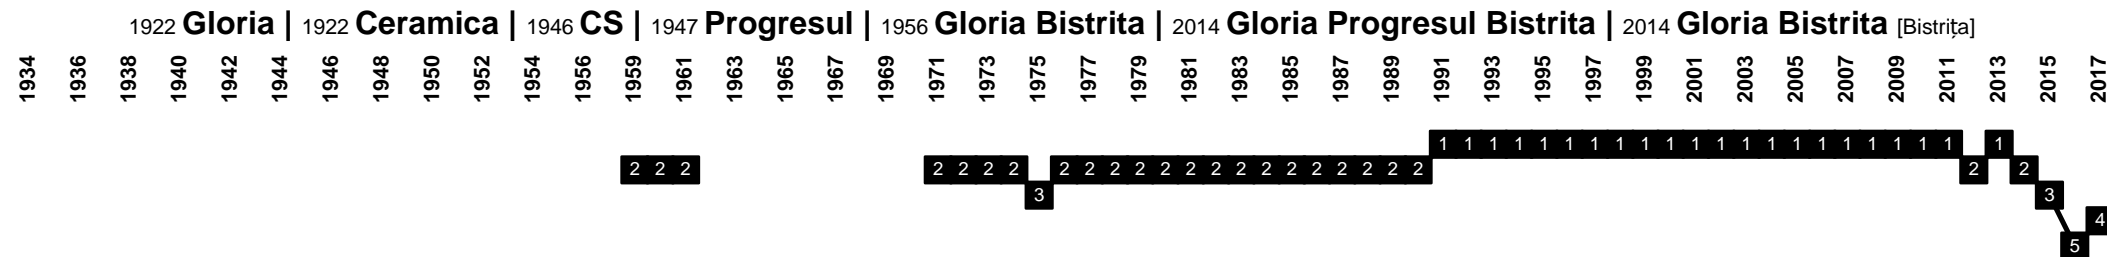

Romania - Divisional Movements

Romania - Divisional Movements

SC Bacau [Bacău]

1934 1936 1938 1940 1942 1944 1946 1948 1950 1952 1954 1956 1959 1961 1963 1965 1967 1969 1971 1973 1975 1977 1979 1981 1983 1985 1987 1989 1991 1993 1995 1997 1999 2001 2003 2005 2007 2009 2011 2013 2015 2017

1948 CSM (merge of Minaur and Phoenix) | 1950 Metalul | 1956 Energia Trustul Miner | 1957 Minerul | 1958 CSM | 1962 Minerul | 1975 FC | 1985 Maramures | 1998-2010 FC | 2012 FCM Baia Mare [Baia Mare]

1933 1935 1937 1939 1941 1943 1945 1947 1949 1951 1953 1955 1958 1960 1962 1964 1966 1968 1970 1972 1974 1976 1978 1980 1982 1984 1986 1988 1990 1992 1994 1996 1998 2000 2002 2004 2006 2008 2010 2012 2014 2016

2006 CS Balotesti [Balotești]

1934 1936 1938 1940 1942 1944 1946 1948 1950 1952 1954 1956 1959 1961 1963 1965 1967 1969 1971 1973 1975 1977 1979 1981 1983 1985 1987 1989 1991 1993 1995 1997 1999 2001 2003 2005 2007 2009 2011 2013 2015 2017

Romania - Divisional Movements

Romania - Divisional Movements

Romania - Divisional Movements

Romania - Divisional Movements

Romania - Divisional Movements

Romania - Divisional Movements

1907 **Kolozsvari VSC** | 1919 **CFR** | 1940 **Kolozsvari AC** | 1947 **CFR** (merged with Ferar) | 1950 **Lokomotiva** | 1958 **CFR** | 1960 **Muncitoresc** (merged with Rapid) | 1964 **Clujeana** | 1967 **CFR** | 1982 **Steaua-CFR** | 1989 **CFR Cluj** [Cluj-Napoca, hungarian: Kolozsvár]