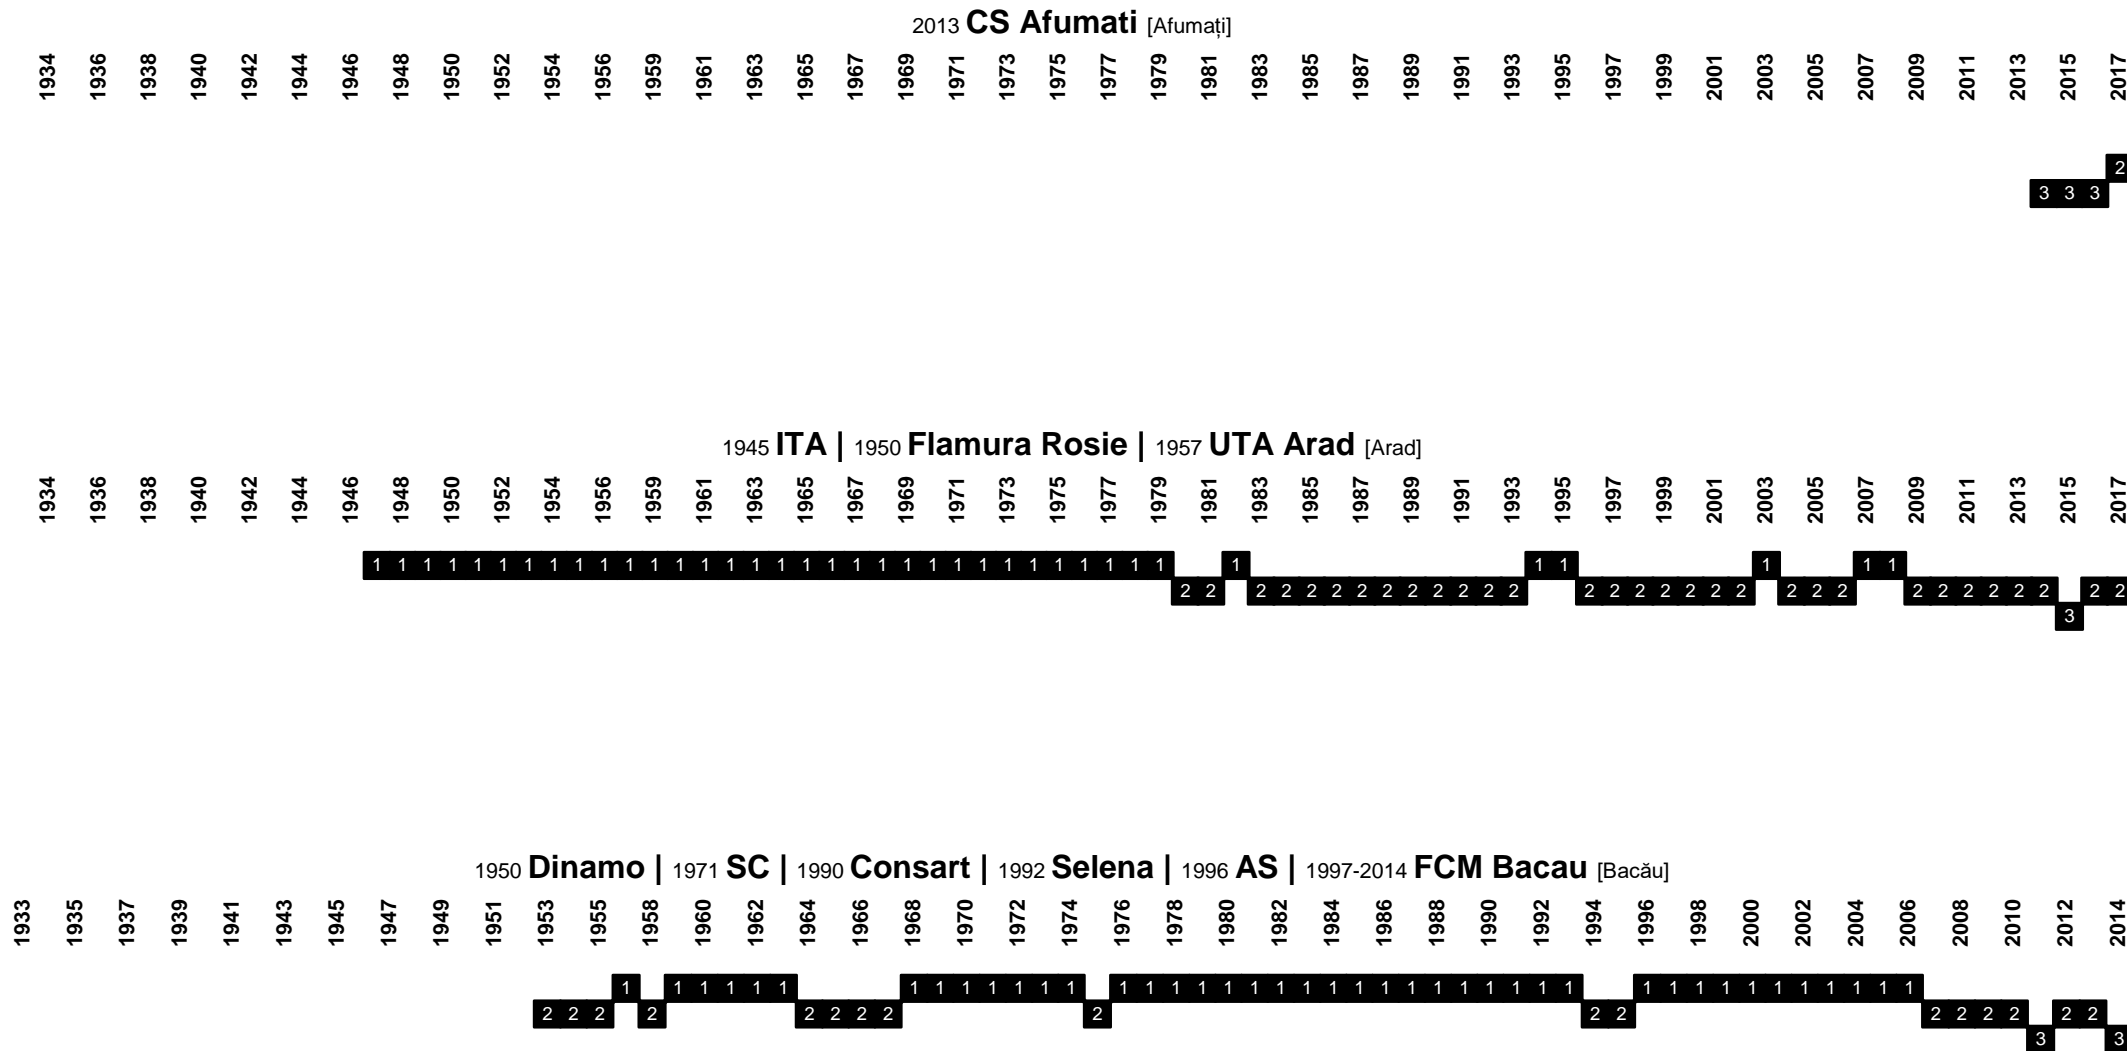

Romania - Divisional Movements

Romania - Divisional Movements

SC Bacau [Bacău]

1934 1936 1938 1940 1942 1944 1946 1948 1950 1952 1954 1956 1959 1961 1963 1965 1967 1969 1971 1973 1975 1977 1979 1981 1983 1985 1987 1989 1991 1993 1995 1997 1999 2001 2003 2005 2007 2009 2011 2013 2015 2017

1948 CSM (merge of Minaur and Phoenix) | 1950 Metalul | 1956 Energia Trustul Miner | 1957 Minerul | 1958 CSM | 1962 Minerul | 1975 FC | 1985 Maramures | 1998-2010 FC | 2012 FCM Baia Mare [Baia Mare]

1933 1935 1937 1939 1941 1943 1945 1947 1949 1951 1953 1955 1958 1960 1962 1964 1966 1968 1970 1972 1974 1976 1978 1980 1982 1984 1986 1988 1990 1992 1994 1996 1998 2000 2002 2004 2006 2008 2010 2012 2014 2016

2006 CS Balotesti [Balotești]

1934 1936 1938 1940 1942 1944 1946 1948 1950 1952 1954 1956 1959 1961 1963 1965 1967 1969 1971 1973 1975 1977 1979 1981 1983 1985 1987 1989 1991 1993 1995 1997 1999 2001 2003 2005 2007 2009 2011 2013 2015 2017

Romania - Divisional Movements

Romania - Divisional Movements

Romania - Divisional Movements

Romania - Divisional Movements

Romania - Divisional Movements

Romania - Divisional Movements

1907 **Kolozsvari VSC** | 1919 **CFR** | 1940 **Kolozsvari AC** | 1947 **CFR** (merged with Ferar) | 1950 **Lokomotiva** | 1958 **CFR** | 1960 **Muncitoresc** (merged with Rapid) | 1964 **Clujeana** | 1967 **CFR** | 1982 **Steaua-CFR** | 1989 **CFR Cluj** [Cluj-Napoca, hungarian: Kolozsvár]