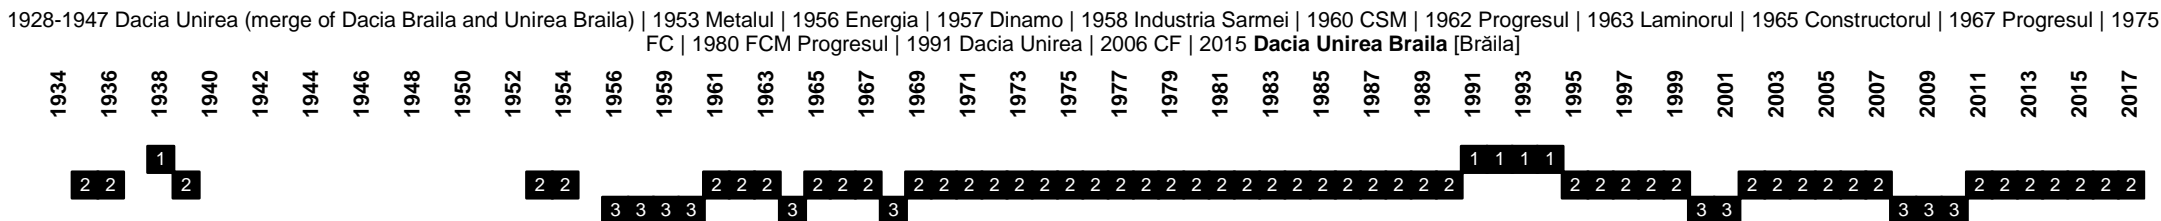

Romania - Divisional Movements