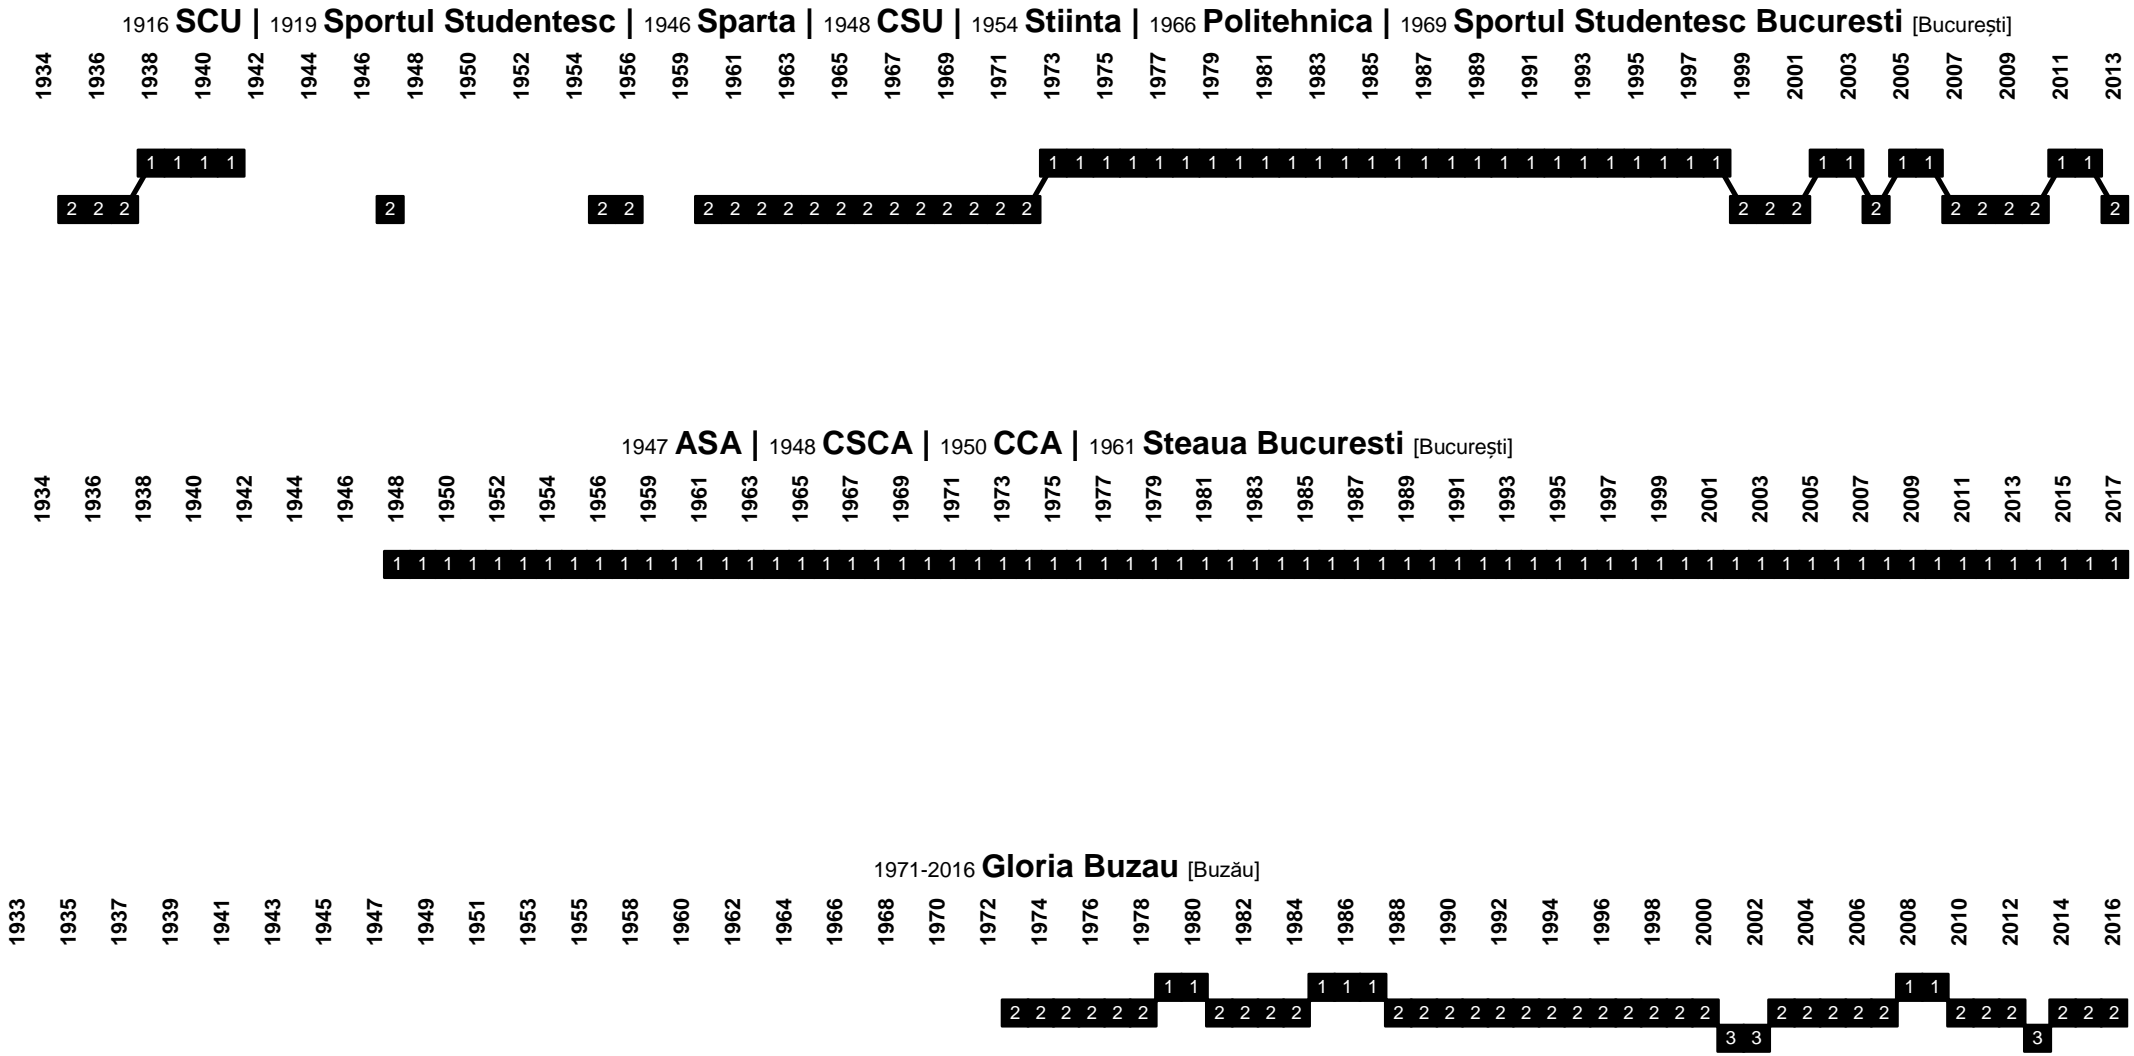

Romania - Divisional Movements

Romania - Divisional Movements

SC Bacau [Bacău]

1934 1936 1938 1940 1942 1944 1946 1948 1950 1952 1954 1956 1959 1961 1963 1965 1967 1969 1971 1973 1975 1977 1979 1981 1983 1985 1987 1989 1991 1993 1995 1997 1999 2001 2003 2005 2007 2009 2011 2013 2015 2017

2006 CS Balotesti [Balotești]

1934 1936 1938 1940 1942 1944 1946 1948 1950 1952 1954 1956 1959 1961 1963 1965 1967 1969 1971 1973 1975 1977 1979 1981 1983 1985 1987 1989 1991 1993 1995 1997 1999 2001 2003 2005 2007 2009 2011 2013 2015 2017

Romania - Divisional Movements

Romania - Divisional Movements

Romania - Divisional Movements

Romania - Divisional Movements

Romania - Divisional Movements

Romania - Divisional Movements

1907 **Kolozsvari VSC** | 1919 **CFR** | 1940 **Kolozsvari AC** | 1947 **CFR** (merged with Ferar) | 1950 **Lokomotiva** | 1958 **CFR** | 1960 **Muncitoresc** (merged with Rapid) | 1964 **Clujeana** | 1967 **CFR** | 1982 **Steaua-CFR** | 1989 **CFR Cluj** [Cluj-Napoca, hungarian: Kolozsvár]

Romania - Divisional Movements

Romania - Divisional Movements

Romania - Divisional Movements

Romania - Divisional Movements

2000 **AS** | 2001 **Dacia** (merged with Dacia Pitesti) | 2010 **CS Mioveni** [Mioveni]