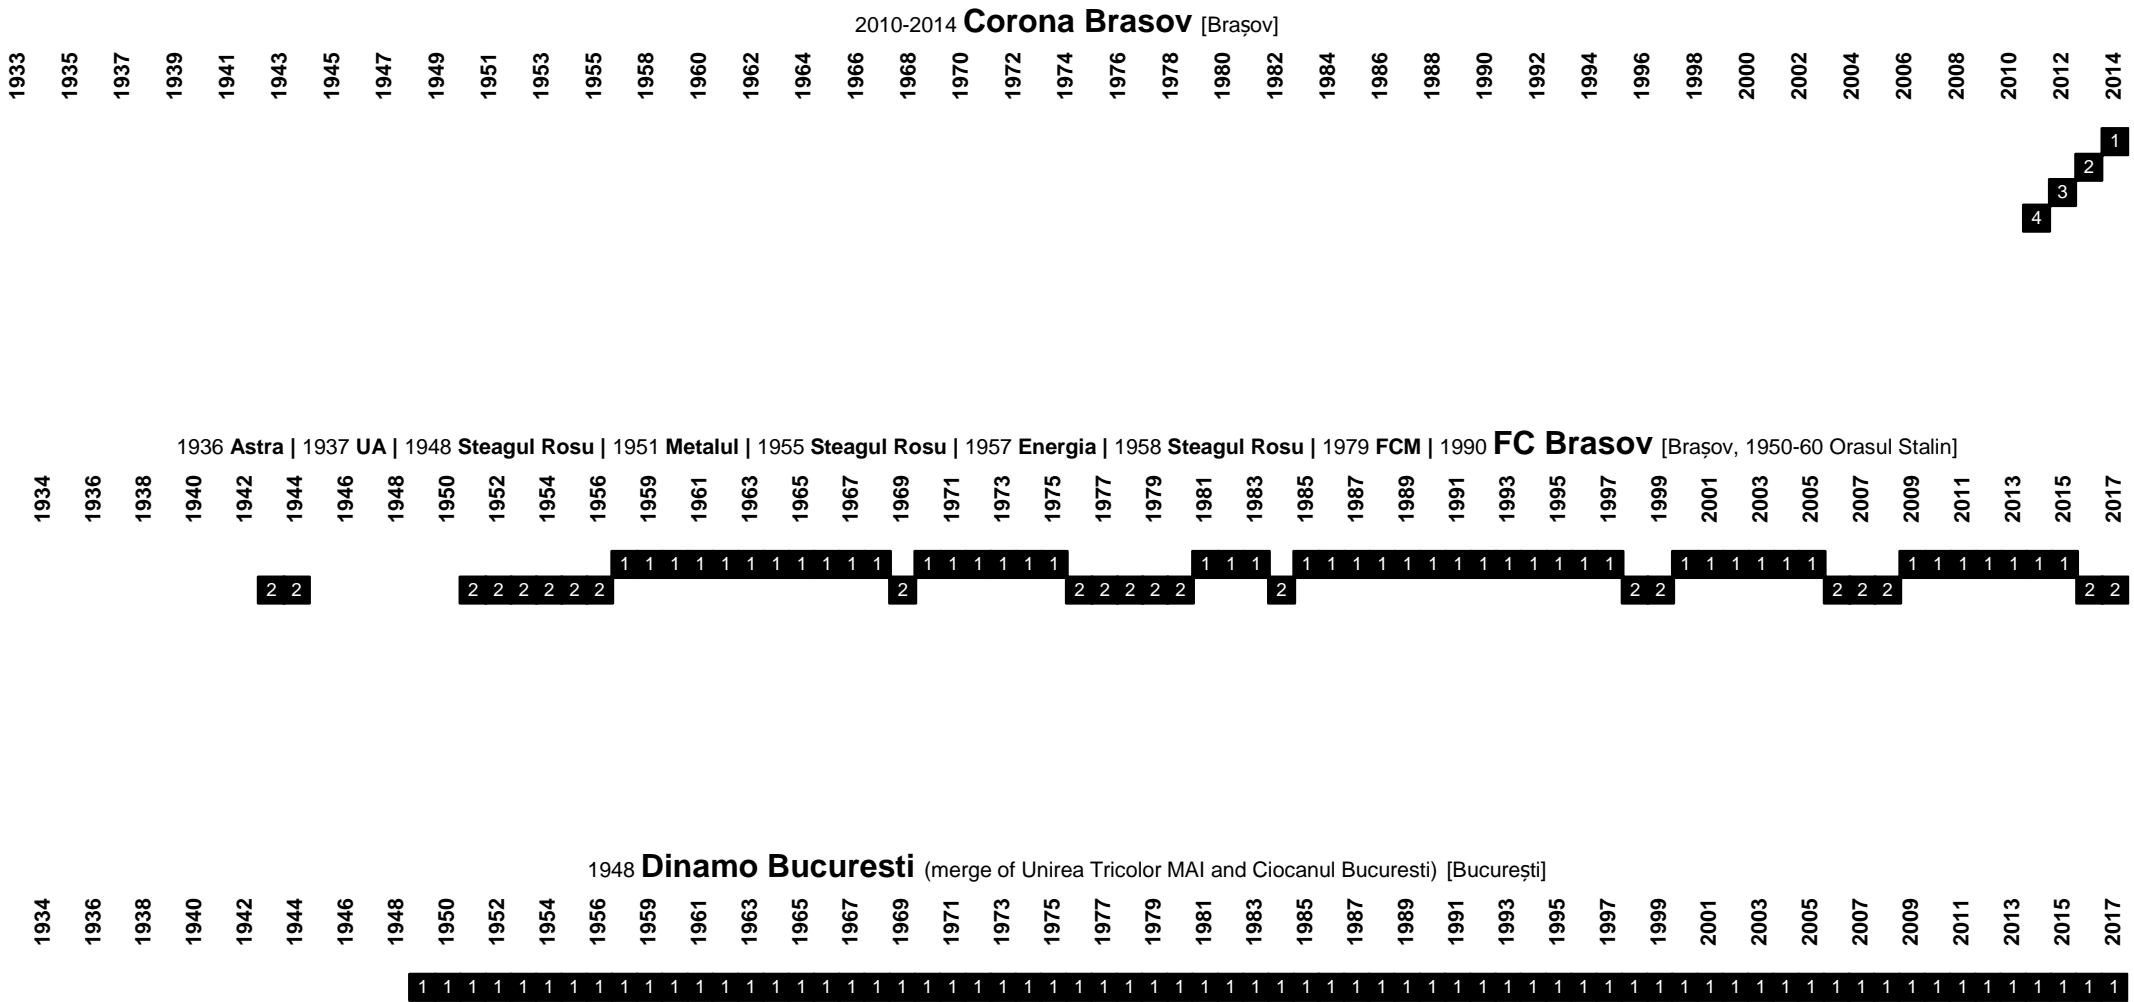

Romania - Divisional Movements

Romania - Divisional Movements

SC Bacau [Bacău]

1934 1936 1938 1940 1942 1944 1946 1948 1950 1952 1954 1956 1959 1961 1963 1965 1967 1969 1971 1973 1975 1977 1979 1981 1983 1985 1987 1989 1991 1993 1995 1997 1999 2001 2003 2005 2007 2009 2011 2013 2015 2017

2006 CS Balotesti [Balotești]

1934 1936 1938 1940 1942 1944 1946 1948 1950 1952 1954 1956 1959 1961 1963 1965 1967 1969 1971 1973 1975 1977 1979 1981 1983 1985 1987 1989 1991 1993 1995 1997 1999 2001 2003 2005 2007 2009 2011 2013 2015 2017

Romania - Divisional Movements

Romania - Divisional Movements

Romania - Divisional Movements

Romania - Divisional Movements

Romania - Divisional Movements

Romania - Divisional Movements

1907 **Kolozsvari VSC** | 1919 **CFR** | 1940 **Kolozsvari AC** | 1947 **CFR** (merged with Ferar) | 1950 **Lokomotiva** | 1958 **CFR** | 1960 **Muncitoresc** (merged with Rapid) | 1964 **Clujeana** | 1967 **CFR** | 1982 **Steaua-CFR** | 1989 **CFR Cluj** [Cluj-Napoca, hungarian: Kolozsvár]

Romania - Divisional Movements

Romania - Divisional Movements

Romania - Divisional Movements

Romania - Divisional Movements

2000 **AS** | 2001 **Dacia** (merged with Dacia Pitesti) | 2010 **CS Mioveni** [Mioveni]