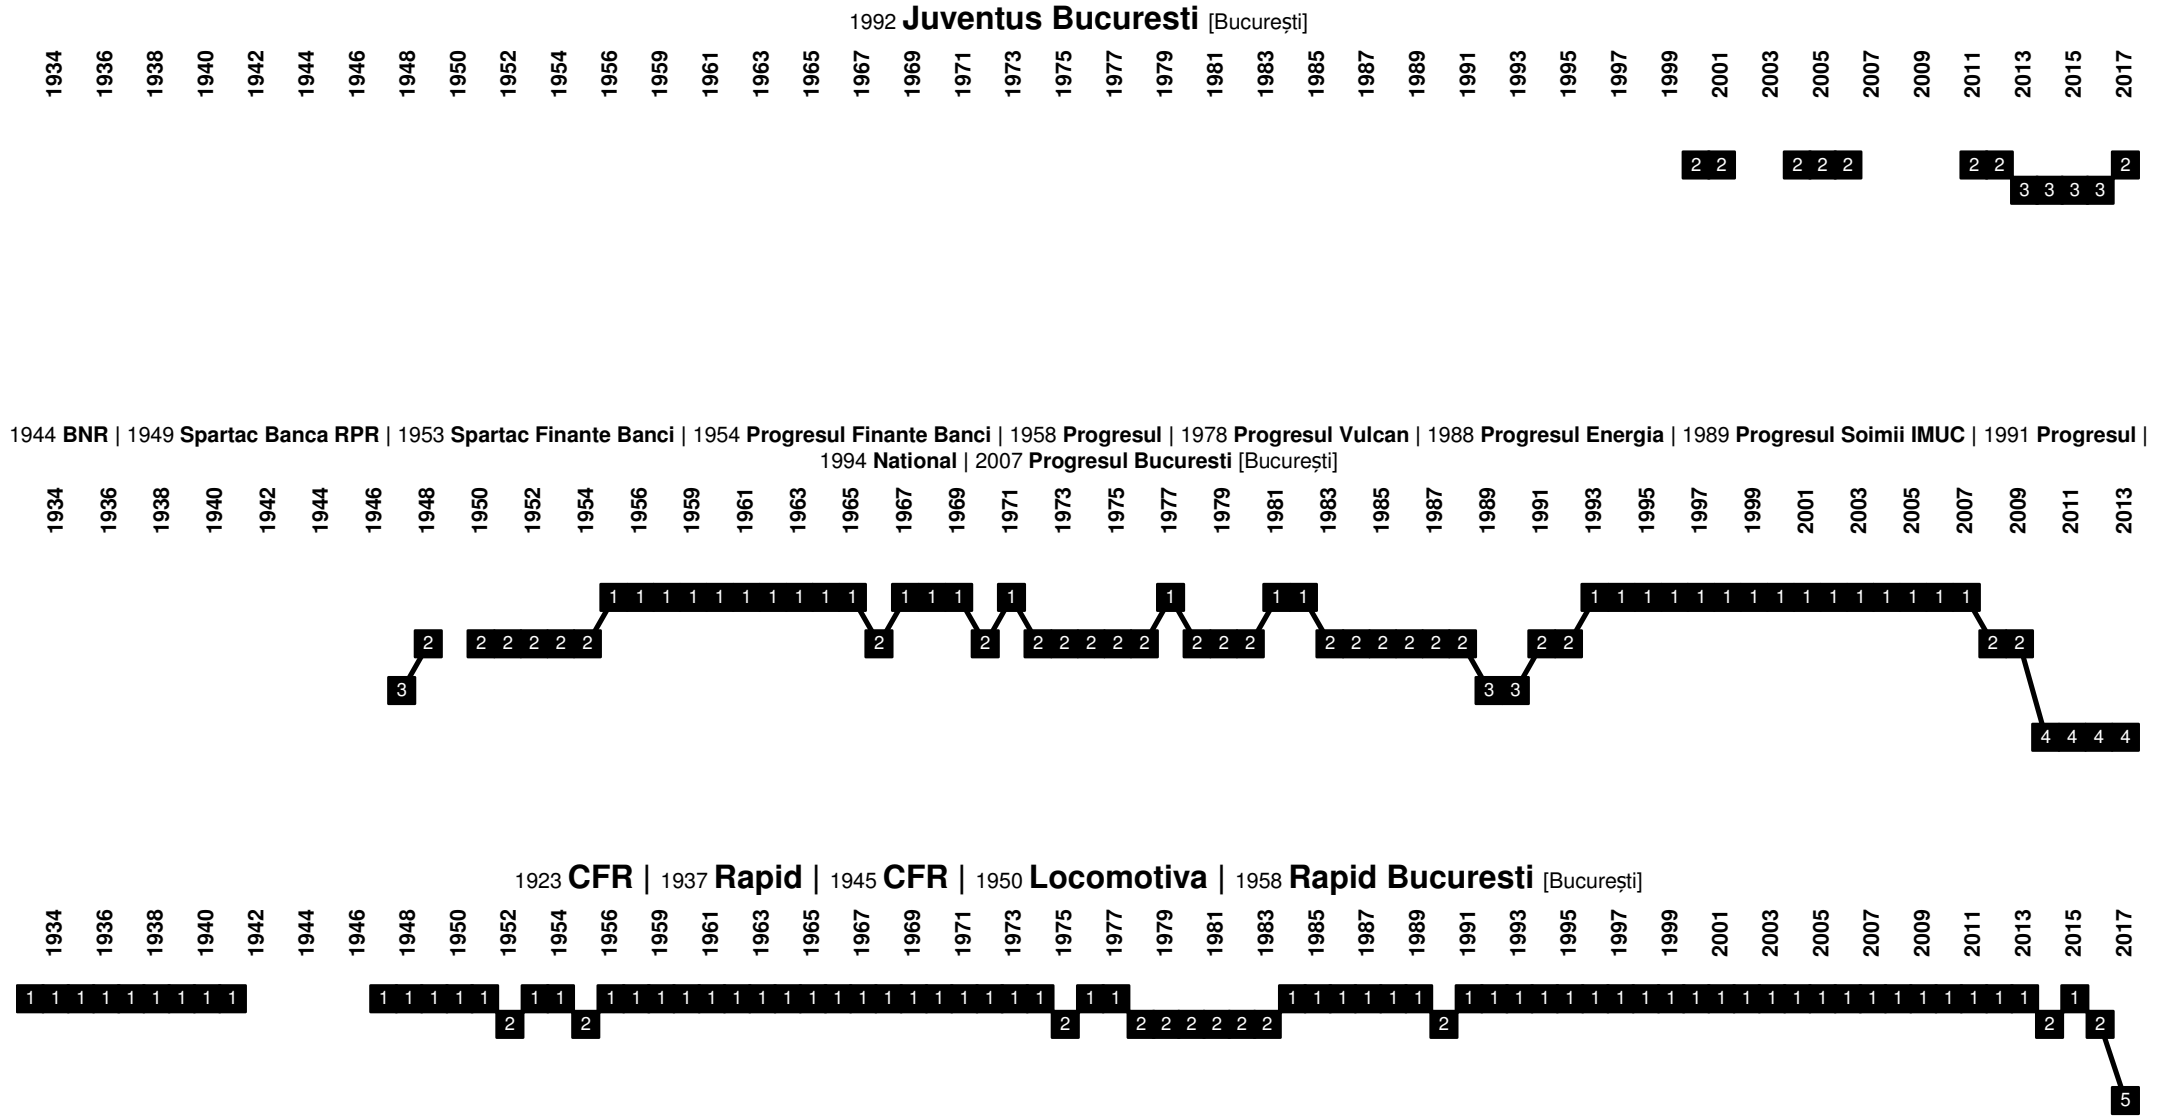

Romania - Divisional Movements

SC Bacau [Bacău]

2006 CS Balotesti [Balotești]

Romania - Divisional Movements

Romania - Divisional Movements

Romania - Divisional Movements

Romania - Divisional Movements

Romania - Divisional Movements

1907 **Kolozsvari VSC** | 1919 **CFR** | 1940 **Kolozsvari AC** | 1947 **CFR** (merged with Ferar) | 1950 **Lokomotiva** | 1958 **CFR** | 1960 **Muncitoresc** (merged with Rapid) | 1964 **Clujeana** | 1967 **CFR** | 1982 **Steaua-CFR** | 1989 **CFR Cluj** [Cluj-Napoca, hungarian: Kolozsvár]

Romania - Divisional Movements

Romania - Divisional Movements

Romania - Divisional Movements

Romania - Divisional Movements

2000 **AS** | 2001 **Dacia** (merged with Dacia Pitesti) | 2010 **CS Mioveni** [Mioveni]

1962-2005 **ASA Targu Mures** [Târgu Mureș]

2004 **FCM** | 2013 **ASA Targu Mures** [Târgu Mureș]

1933 **CFR** | 1950 **Locomotiva** | 1956 **CFR Timisoara** [Timișoara]

Romania - Divisional Movements