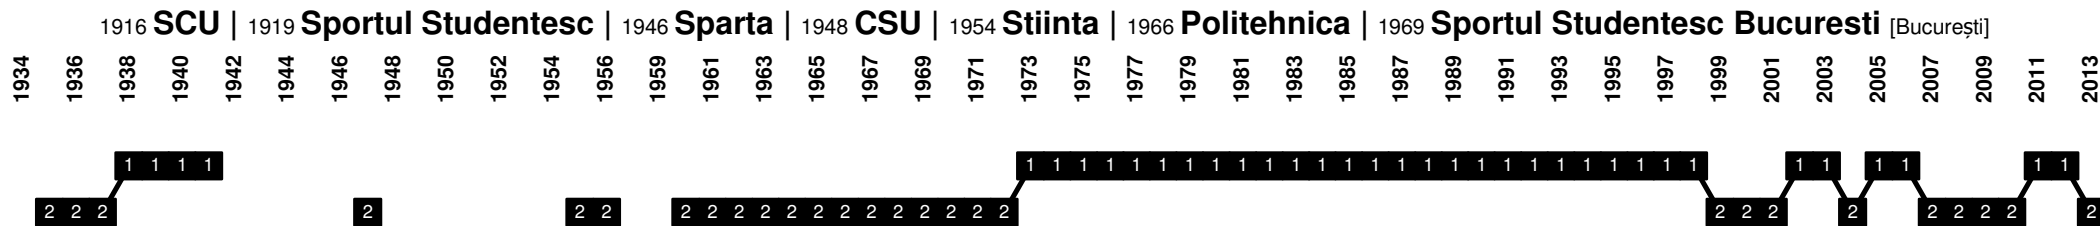

Romania - Divisional Movements

SC Bacau [Bacău]

2006 CS Balotesti [Balotești]

Romania - Divisional Movements

Romania - Divisional Movements

Romania - Divisional Movements

Romania - Divisional Movements

Romania - Divisional Movements

1907 **Kolozsvari VSC** | 1919 **CFR** | 1940 **Kolozsvari AC** | 1947 **CFR** (merged with Ferar) | 1950 **Lokomotiva** | 1958 **CFR** | 1960 **Muncitoresc** (merged with Rapid) | 1964 **Clujeana** | 1967 **CFR** | 1982 **Steaua-CFR** | 1989 **CFR Cluj** [Cluj-Napoca, hungarian: Kolozsvár]

Romania - Divisional Movements

Romania - Divisional Movements

Romania - Divisional Movements

Romania - Divisional Movements

2000 **AS** | 2001 **Dacia** (merged with Dacia Pitesti) | 2010 **CS Mioveni** [Mioveni]

1962-2005 **ASA Targu Mures** [Târgu Mureș]

2004 **FCM** | 2013 **ASA Targu Mures** [Târgu Mureș]

1933 **CFR** | 1950 **Locomotiva** | 1956 **CFR Timisoara** [Timișoara]

Romania - Divisional Movements