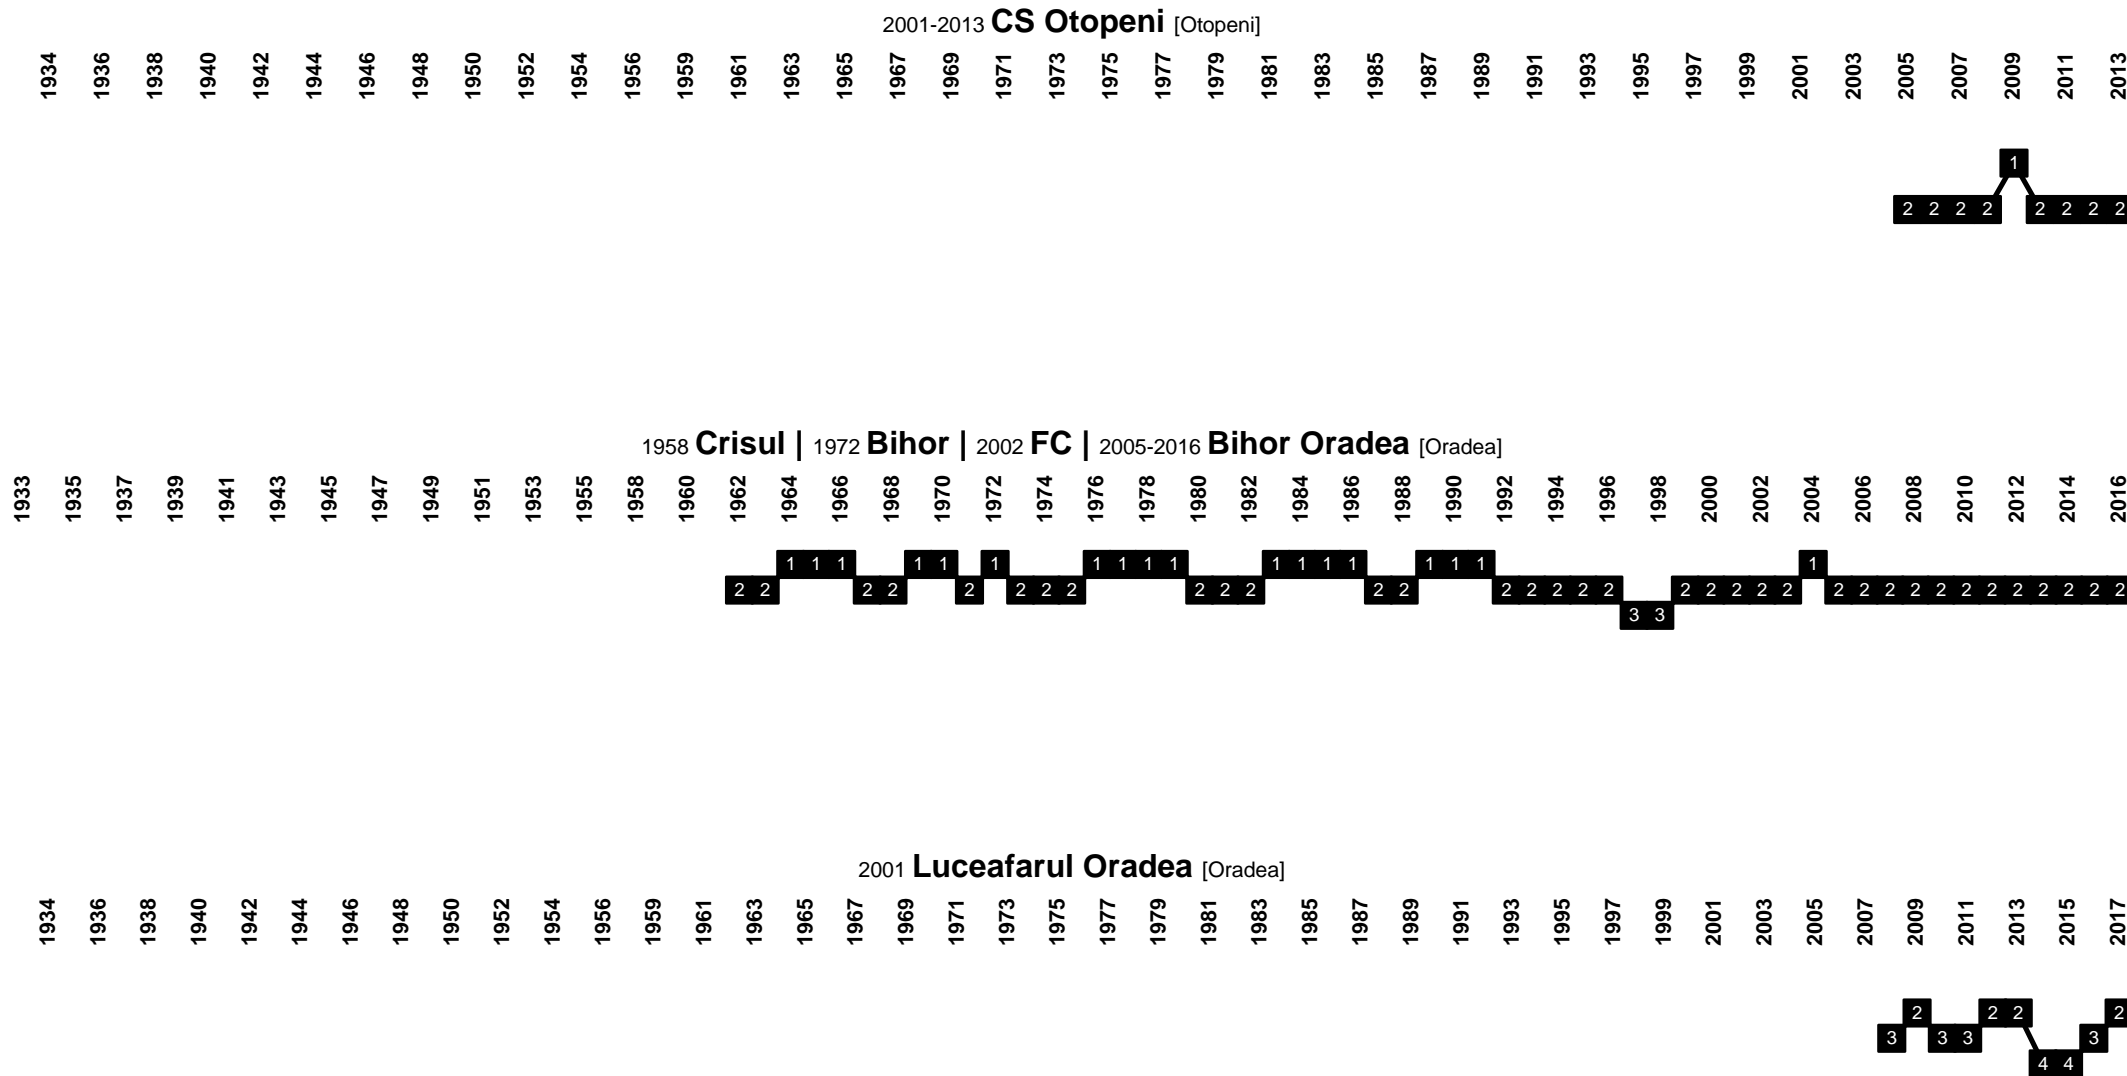

Romania - Divisional Movements