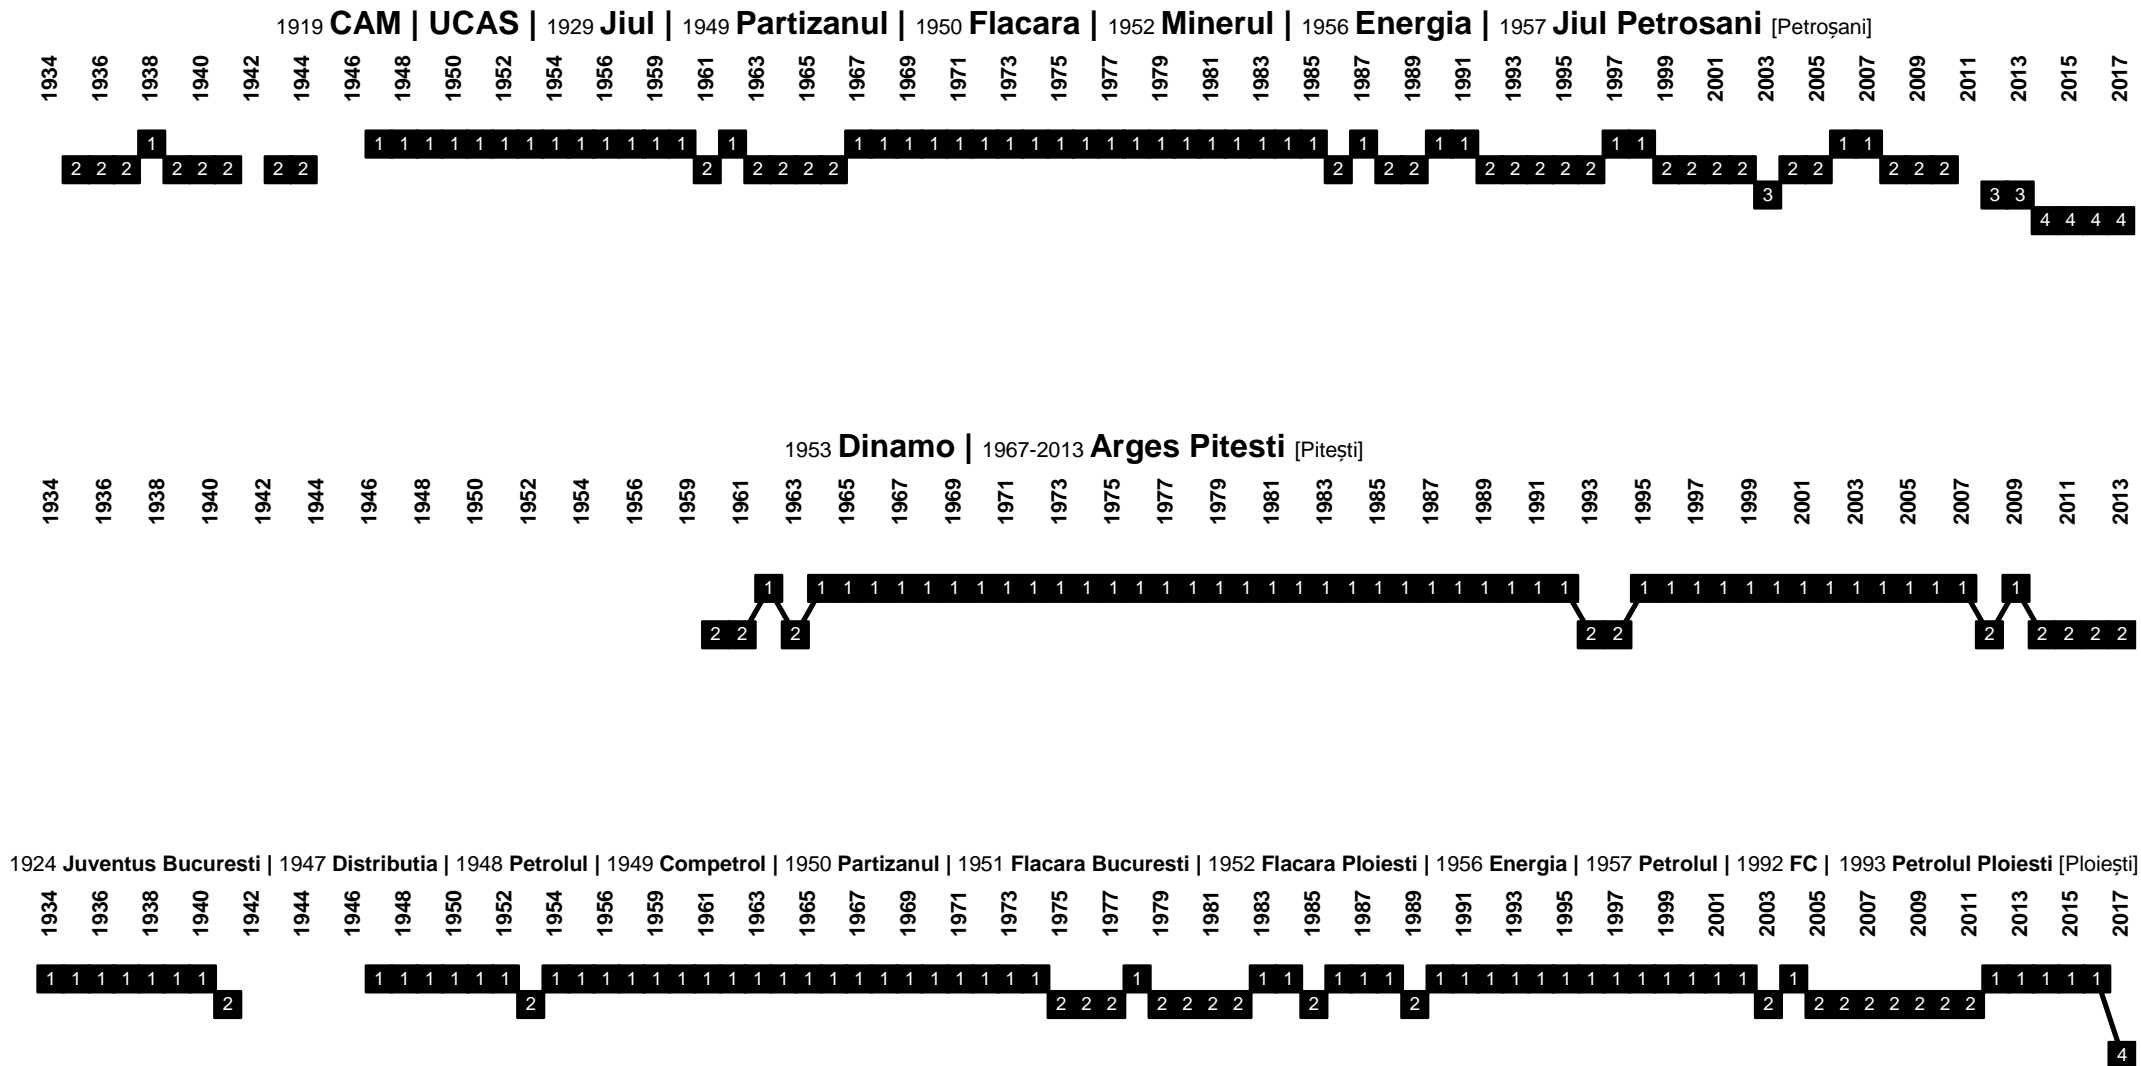

Romania - Divisional Movements

Romania - Divisional Movements

Romania - Divisional Movements

Romania - Divisional Movements

Romania - Divisional Movements

Romania - Divisional Movements

1907 **Kolozsvari VSC** | 1919 **CFR** | 1940 **Kolozsvari AC** | 1947 **CFR** (merged with Ferar) | 1950 **Lokomotiva** | 1958 **CFR** | 1960 **Muncitoresc** (merged with Rapid) | 1964 **Clujeana** | 1967 **CFR** | 1982 **Steaua-CFR** | 1989 **CFR Cluj** [Cluj-Napoca, hungarian: Kolozsvár]

Romania - Divisional Movements

Romania - Divisional Movements

Romania - Divisional Movements

Romania - Divisional Movements

2000 **AS** | 2001 **Dacia** (merged with Dacia Pitesti) | 2010 **CS Mioveni** [Mioveni]

2010-2015 **Sageata Navodari** [Năvodari]

1919 **Ceahlăul** | 1949 **Progresul** | 19451 **Avantul** | 1956 **Recolta** | 1957 **Piatra** | 1964 **Ceahlăul** | 1978 **Relon Ceahlăul** | 1979 **Ceahlăul Piatra Neamt** [Neamt]

Romania - Divisional Movements

Romania - Divisional Movements

Romania - Divisional Movements

2004 **CSM Ramnicu Valcea** [Râmnicu Vâlcea]

1926 **UD** | 1948 **Metalochimic** | 1949 **Metalul** | 1956 **Energia** | 1957 **CSM** | 1975 **FCM** | 1982 **CSM** | 2005 **FCM** | 2009 **Scolar** | 2012 **FCM** | 2014 **CSM Resita** [Reșița]