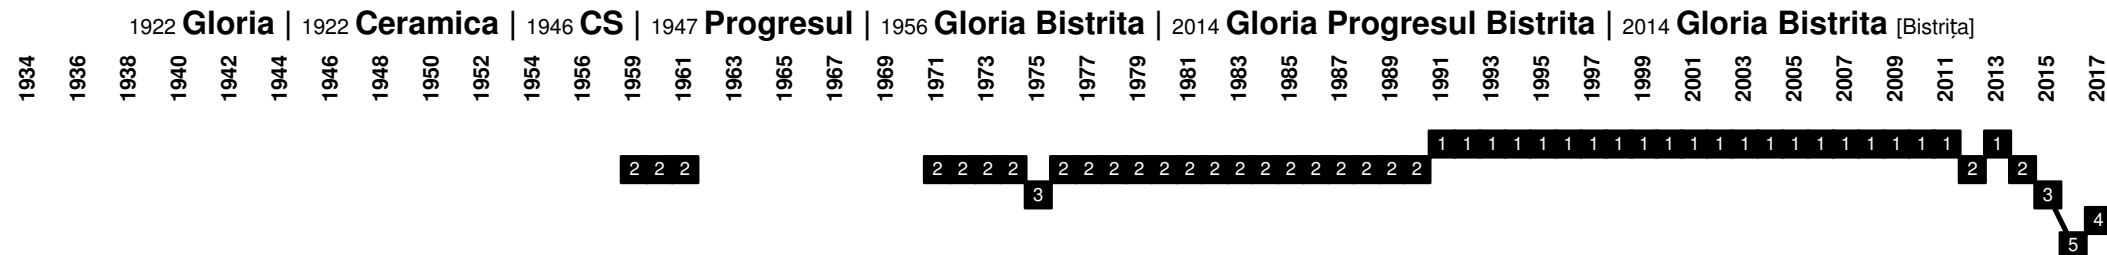

Romania - Divisional Movements

SC Bacau [Bacău]

2006 CS Balotesti [Balotești]

Romania - Divisional Movements

Romania - Divisional Movements

Romania - Divisional Movements

Romania - Divisional Movements

Romania - Divisional Movements

1907 **Kolozsvari VSC** | 1919 **CFR** | 1940 **Kolozsvari AC** | 1947 **CFR** (merged with Ferar) | 1950 **Lokomotiva** | 1958 **CFR** | 1960 **Muncitoresc** (merged with Rapid) | 1964 **Clujeana** | 1967 **CFR** | 1982 **Steaua-CFR** | 1989 **CFR Cluj** [Cluj-Napoca, hungarian: Kolozsvár]

Romania - Divisional Movements

Romania - Divisional Movements

Romania - Divisional Movements

Romania - Divisional Movements

2000 **AS** | 2001 **Dacia** (merged with Dacia Pitesti) | 2010 **CS Mioveni** [Mioveni]