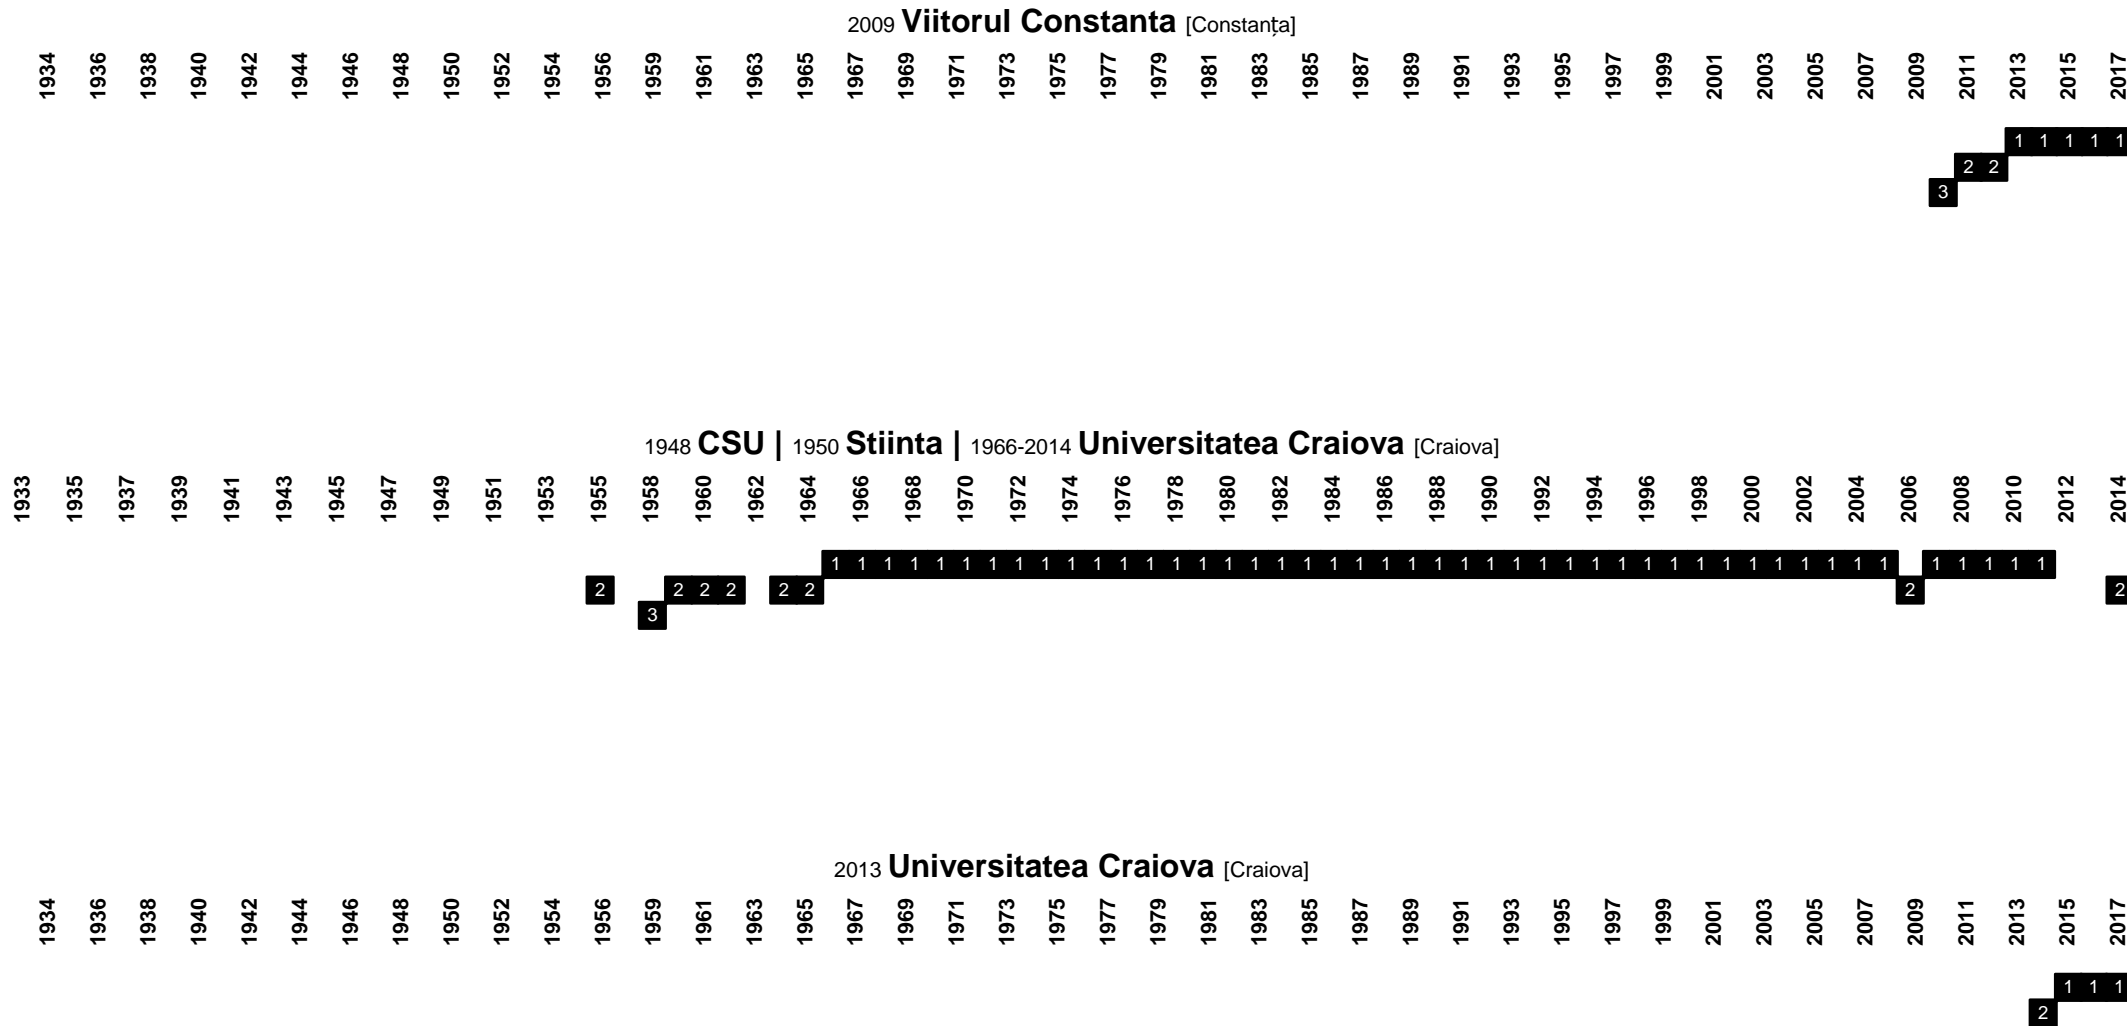

Romania - Divisional Movements

Romania - Divisional Movements

SC Bacau [Bacău]

1934 1936 1938 1940 1942 1944 1946 1948 1950 1952 1954 1956 1959 1961 1963 1965 1967 1969 1971 1973 1975 1977 1979 1981 1983 1985 1987 1989 1991 1993 1995 1997 1999 2001 2003 2005 2007 2009 2011 2013 2015 2017

2006 CS Balotesti [Balotești]

1934 1936 1938 1940 1942 1944 1946 1948 1950 1952 1954 1956 1959 1961 1963 1965 1967 1969 1971 1973 1975 1977 1979 1981 1983 1985 1987 1989 1991 1993 1995 1997 1999 2001 2003 2005 2007 2009 2011 2013 2015 2017

Romania - Divisional Movements

Romania - Divisional Movements

Romania - Divisional Movements

Romania - Divisional Movements

Romania - Divisional Movements

Romania - Divisional Movements

1907 **Kolozsvari VSC** | 1919 **CFR** | 1940 **Kolozsvari AC** | 1947 **CFR** (merged with Ferar) | 1950 **Lokomotiva** | 1958 **CFR** | 1960 **Muncitoresc** (merged with Rapid) | 1964 **Clujeana** | 1967 **CFR** | 1982 **Steaua-CFR** | 1989 **CFR Cluj** [Cluj-Napoca, hungarian: Kolozsvár]

Romania - Divisional Movements

Romania - Divisional Movements

Romania - Divisional Movements

Romania - Divisional Movements

2000 **AS** | 2001 **Dacia** (merged with Dacia Pitesti) | 2010 **CS Mioveni** [Mioveni]