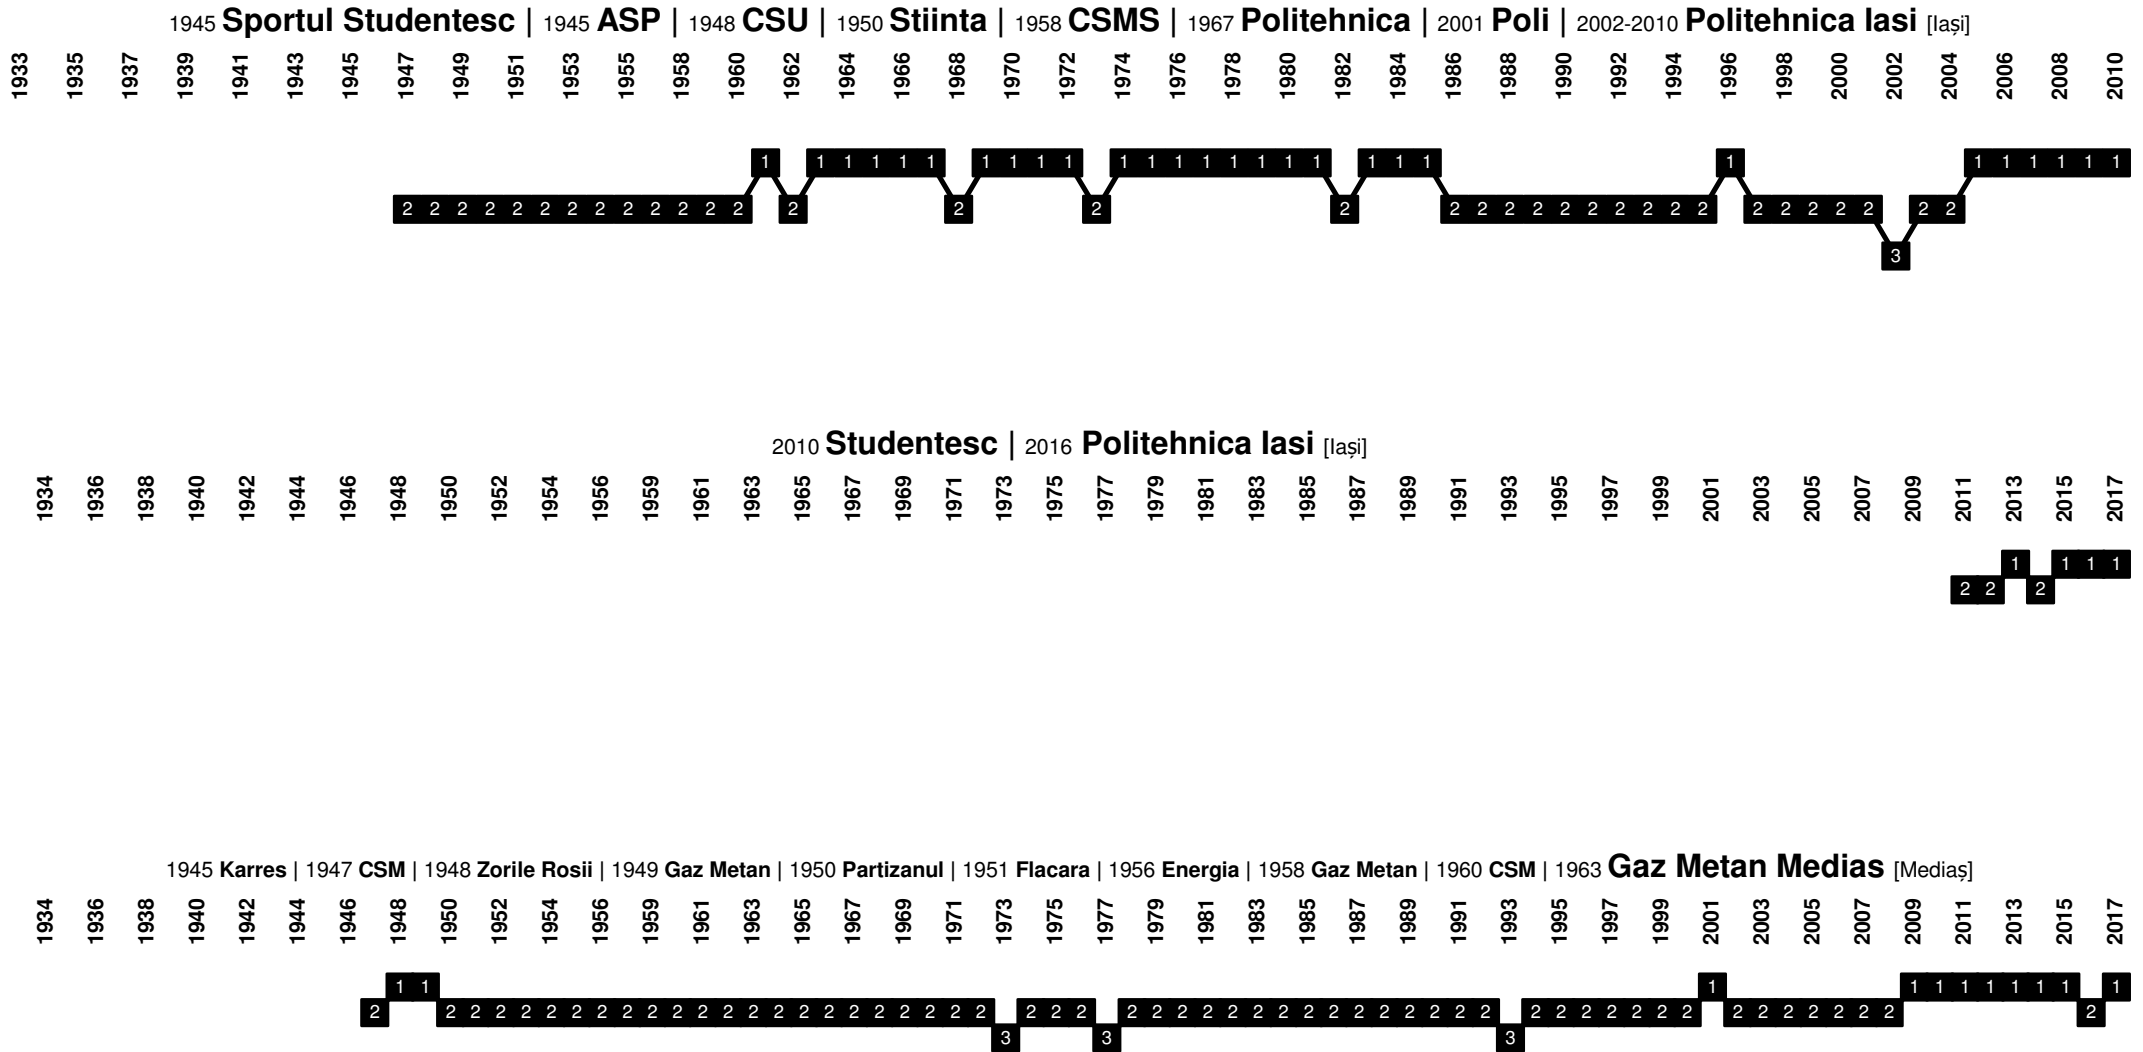

Romania - Divisional Movements

SC Bacau [Bacău]

2006 CS Balotesti [Balotești]

Romania - Divisional Movements

Romania - Divisional Movements

Romania - Divisional Movements

Romania - Divisional Movements

Romania - Divisional Movements

1907 **Kolozsvari VSC** | 1919 **CFR** | 1940 **Kolozsvari AC** | 1947 **CFR** (merged with Ferar) | 1950 **Lokomotiva** | 1958 **CFR** | 1960 **Muncitoresc** (merged with Rapid) | 1964 **Clujeana** | 1967 **CFR** | 1982 **Steaua-CFR** | 1989 **CFR Cluj** [Cluj-Napoca, hungarian: Kolozsvár]

Romania - Divisional Movements

Romania - Divisional Movements

Romania - Divisional Movements

Romania - Divisional Movements

2000 **AS** | 2001 **Dacia** (merged with Dacia Pitesti) | 2010 **CS Mioveni** [Mioveni]

2010-2015 **Sageata Navodari** [Năvodari]

1919 **Ceahlăul** | 1949 **Progresul** | 1945 **Avantul** | 1956 **Recolta** | 1957 **Piatra** | 1964 **Ceahlăul** | 1978 **Relon Ceahlăul** | 1979 **Ceahlăul Piatra Neamt** [Neamt]