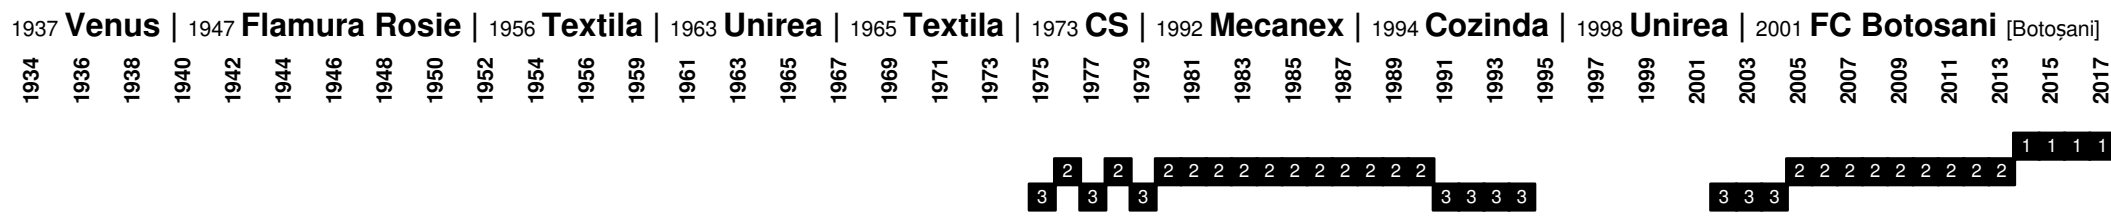

Romania - Divisional Movements

SC Bacau [Bacău]

2006 CS Balotesti [Balotești]

Romania - Divisional Movements

Romania - Divisional Movements

Romania - Divisional Movements

Romania - Divisional Movements

Romania - Divisional Movements

1907 **Kolozsvari VSC** | 1919 **CFR** | 1940 **Kolozsvari AC** | 1947 **CFR** (merged with Ferar) | 1950 **Lokomotiva** | 1958 **CFR** | 1960 **Muncitoresc** (merged with Rapid) | 1964 **Clujeana** | 1967 **CFR** | 1982 **Steaua-CFR** | 1989 **CFR Cluj** [Cluj-Napoca, hungarian: Kolozsvár]