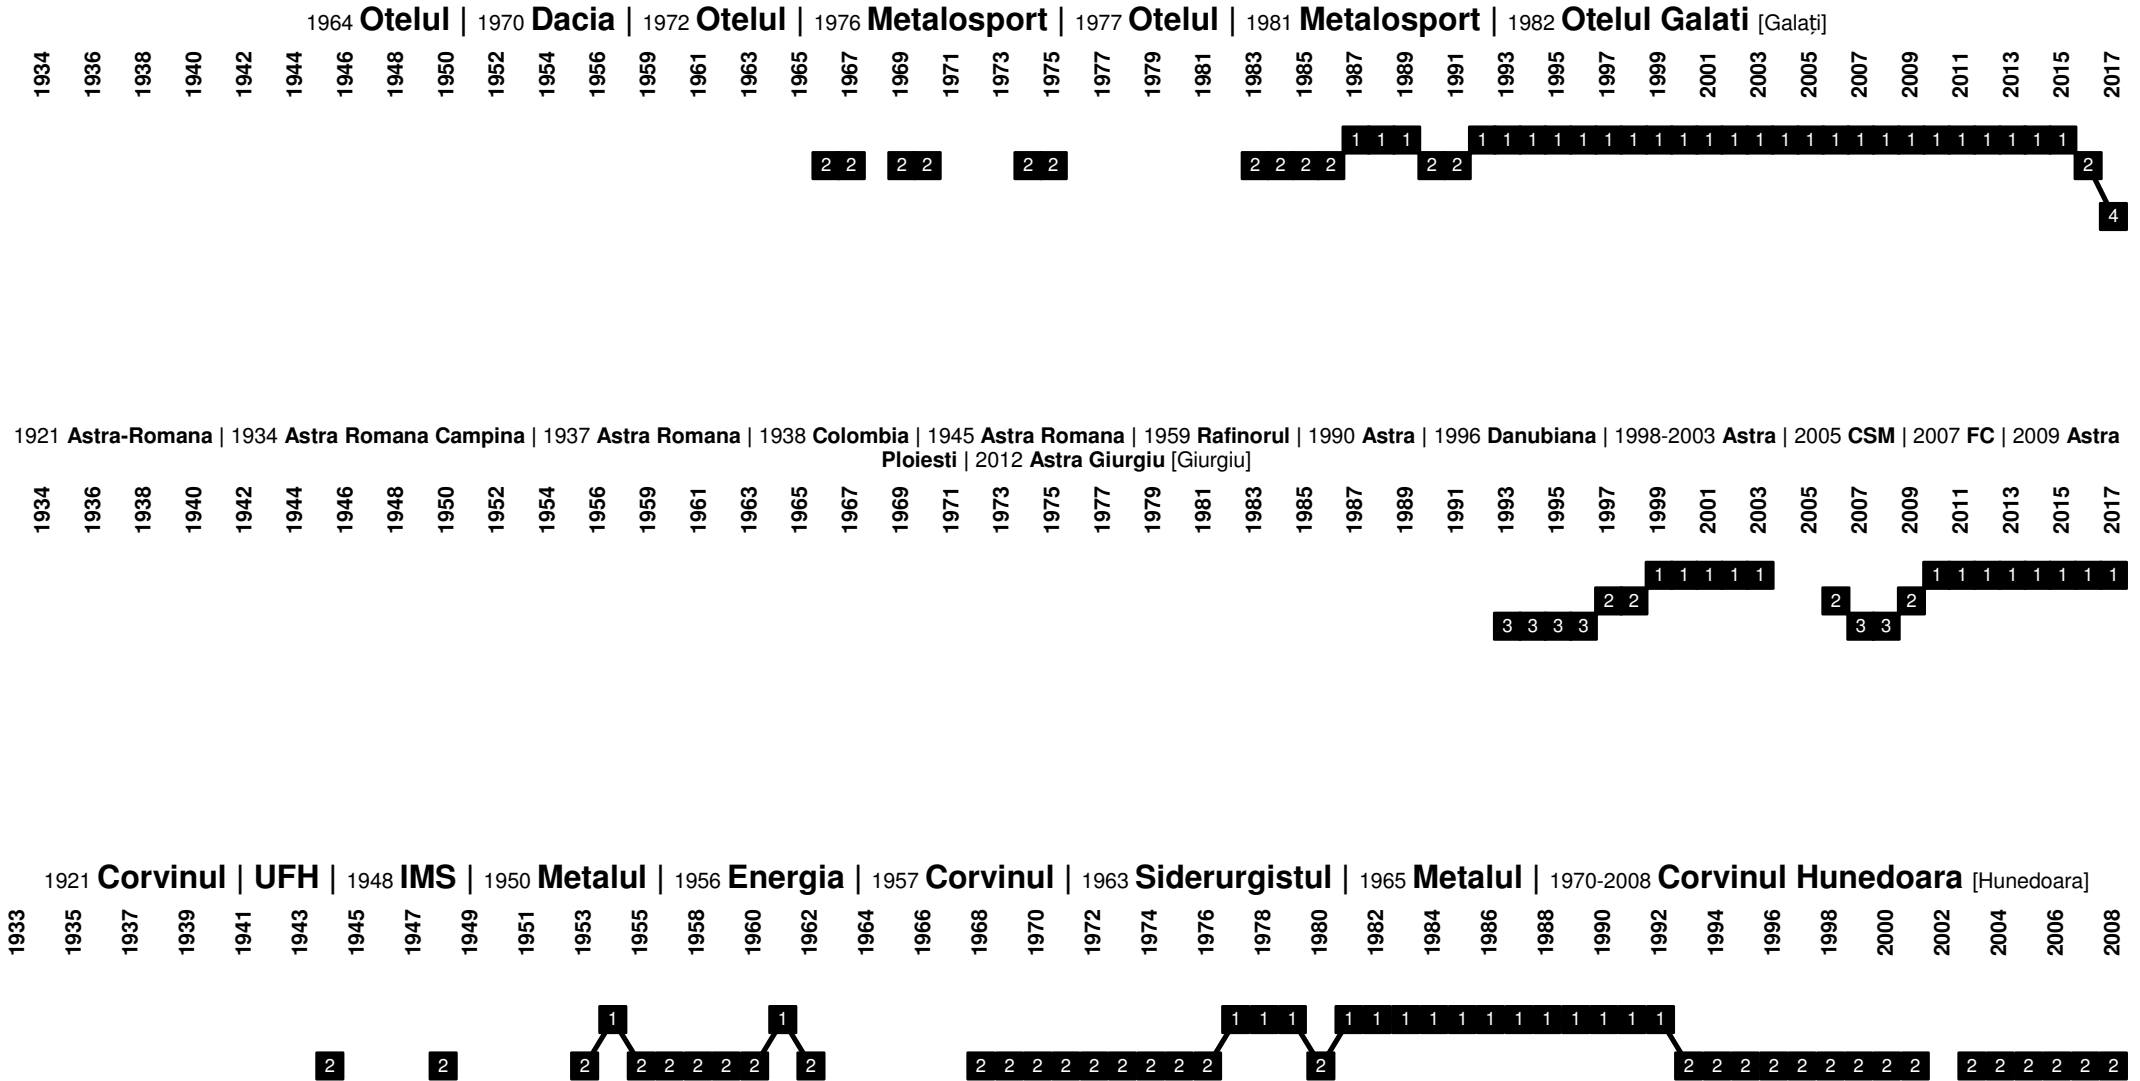

Romania - Divisional Movements

SC Bacau [Bacău]

2006 CS Balotesti [Balotești]

Romania - Divisional Movements

Romania - Divisional Movements

Romania - Divisional Movements

Romania - Divisional Movements

Romania - Divisional Movements

Romania - Divisional Movements

Romania - Divisional Movements

Romania - Divisional Movements

Romania - Divisional Movements

2000 **AS** | 2001 **Dacia** (merged with Dacia Pitesti) | 2010 **CS Mioveni** [Mioveni]

2010-2015 **Sageata Navodari** [Năvodari]

1919 **Ceahlăul** | 1949 **Progresul** | 1945 **Avantul** | 1956 **Recolta** | 1957 **Piatra** | 1964 **Ceahlăul** | 1978 **Relon Ceahlăul** | 1979 **Ceahlăul Piatra Neamt** [Neamt]

1962-2005 **ASA Targu Mures** [Târgu Mureș]

2004 **FCM** | 2013 **ASA Targu Mures** [Târgu Mureș]

1933 **CFR** | 1950 **Locomotiva** | 1956 **CFR Timisoara** [Timișoara]

Romania - Divisional Movements