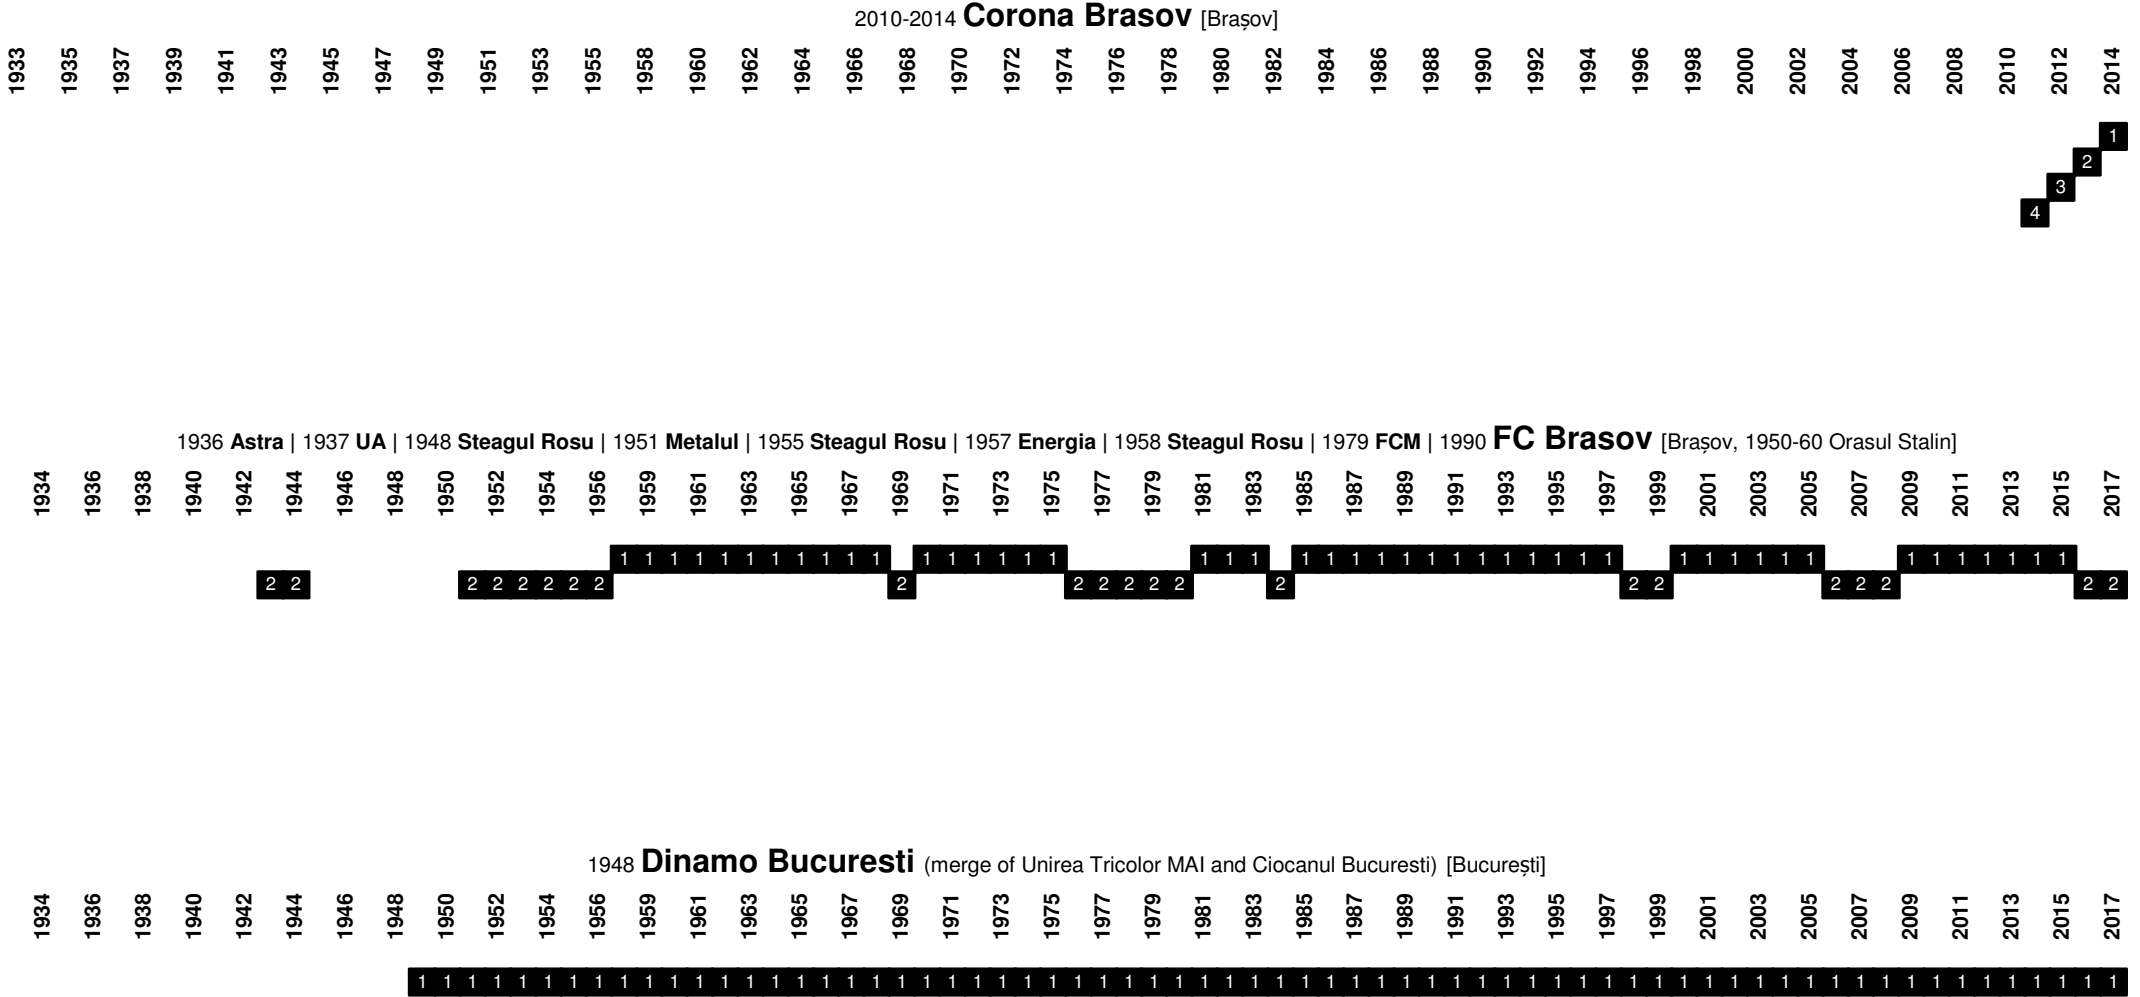

Romania - Divisional Movements