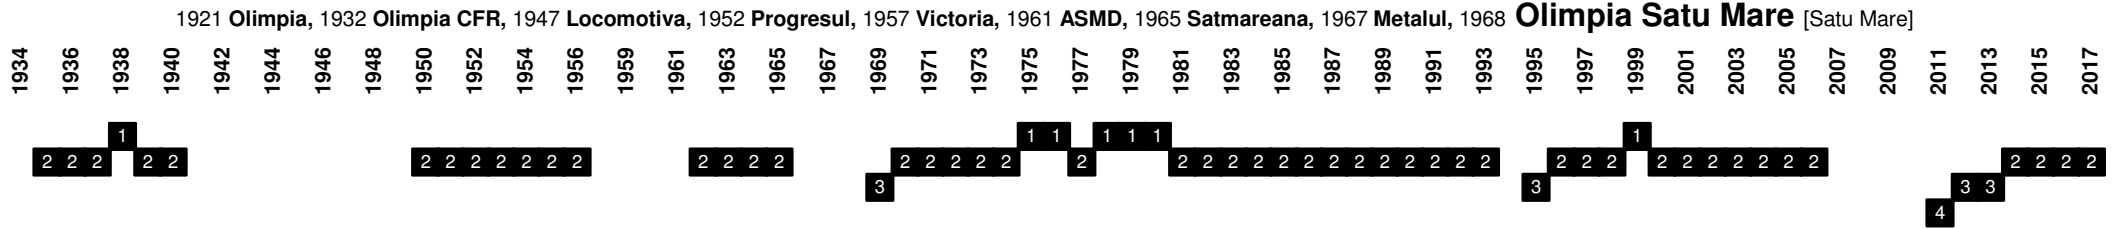

Romania - Divisional Movements