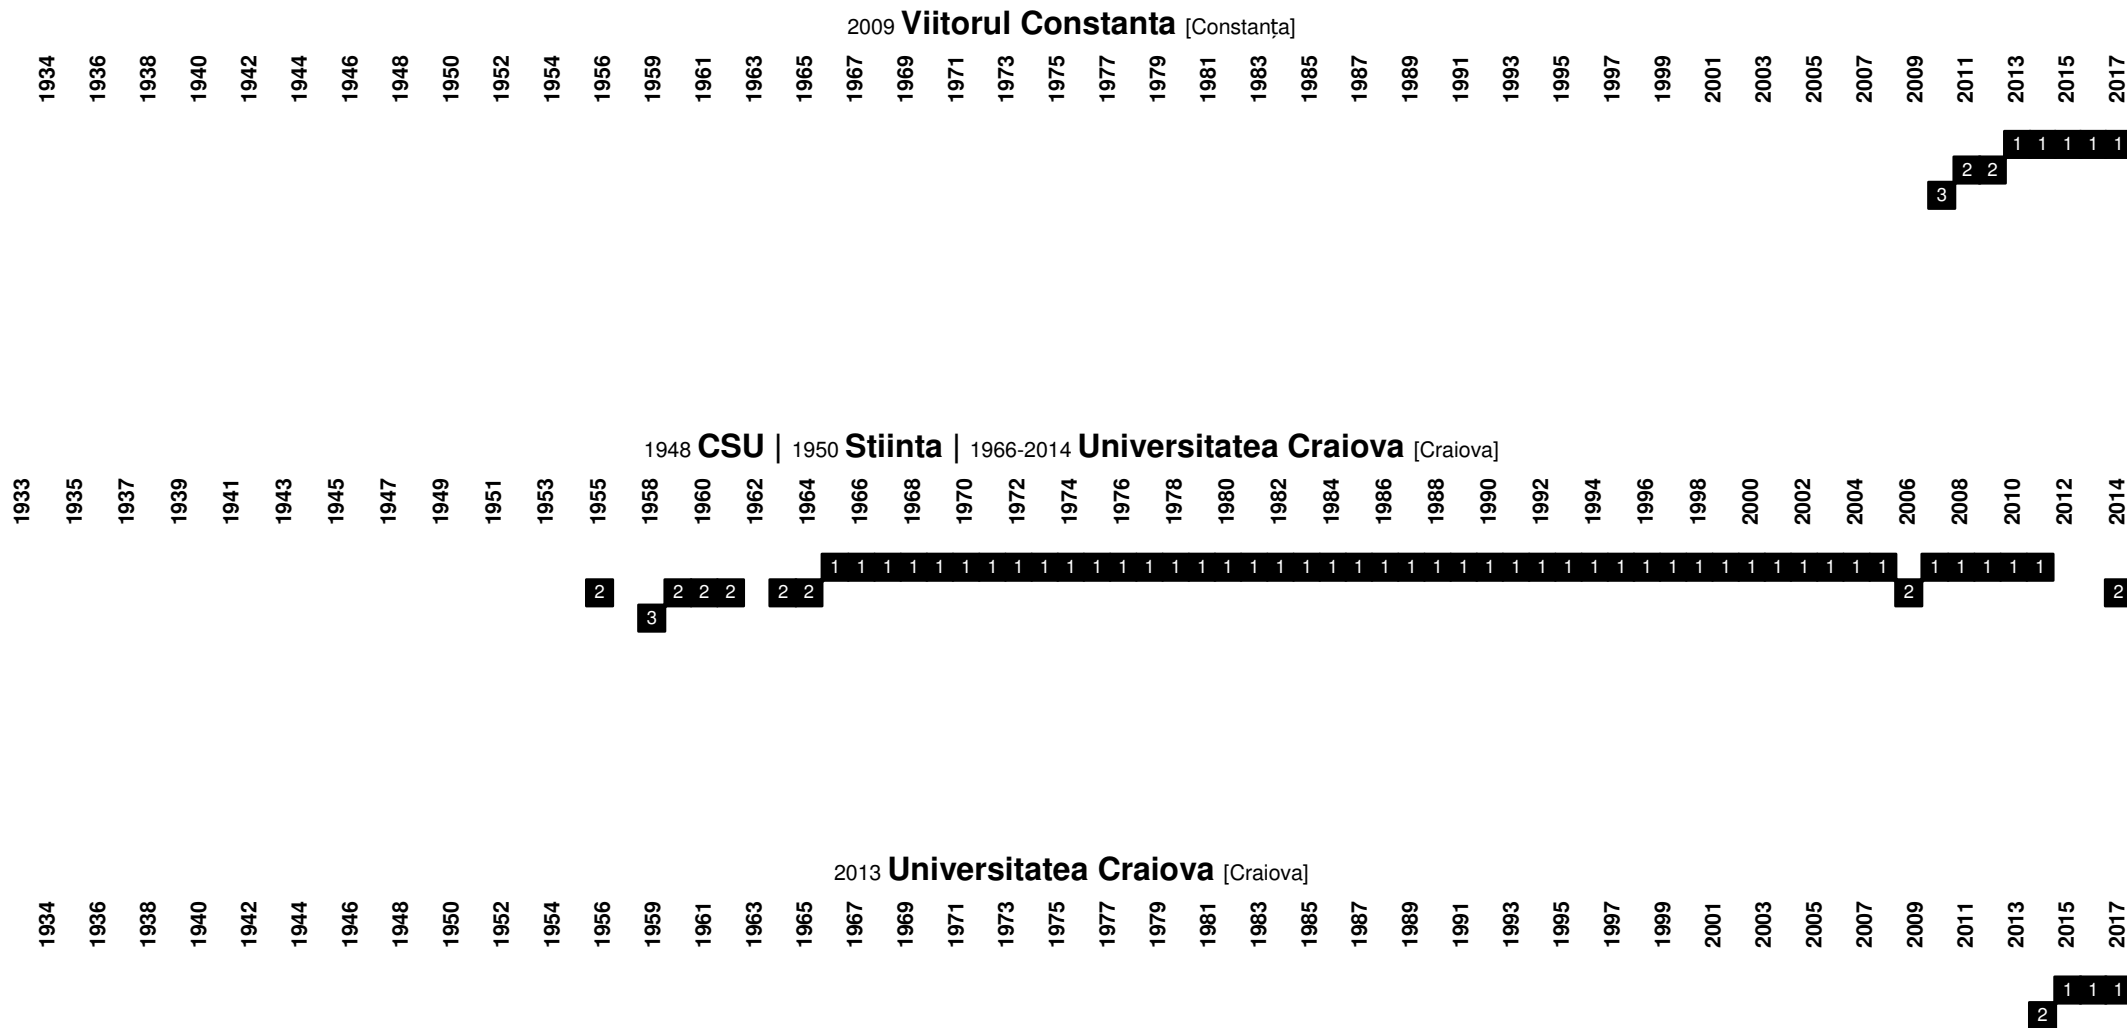

Romania - Divisional Movements

SC Bacau [Bacău]

2006 CS Balotesti [Balotești]

Romania - Divisional Movements

Romania - Divisional Movements

Romania - Divisional Movements

Romania - Divisional Movements

Romania - Divisional Movements

1907 **Kolozsvari VSC** | 1919 **CFR** | 1940 **Kolozsvari AC** | 1947 **CFR** (merged with Ferar) | 1950 **Lokomotiva** | 1958 **CFR** | 1960 **Muncitoresc** (merged with Rapid) | 1964 **Clujeana** | 1967 **CFR** | 1982 **Steaua-CFR** | 1989 **CFR Cluj** [Cluj-Napoca, hungarian: Kolozsvár]

Romania - Divisional Movements

Romania - Divisional Movements

Romania - Divisional Movements

Romania - Divisional Movements

2000 **AS** | 2001 **Dacia** (merged with Dacia Pitesti) | 2010 **CS Mioveni** [Mioveni]

2010-2015 **Sageata Navodari** [Năvodari]

1919 **Ceahlăul** | 1949 **Progresul** | 1945 **Avantul** | 1956 **Recolta** | 1957 **Piatra** | 1964 **Ceahlăul** | 1978 **Relon Ceahlăul** | 1979 **Ceahlăul Piatra Neamt** [Neamt]