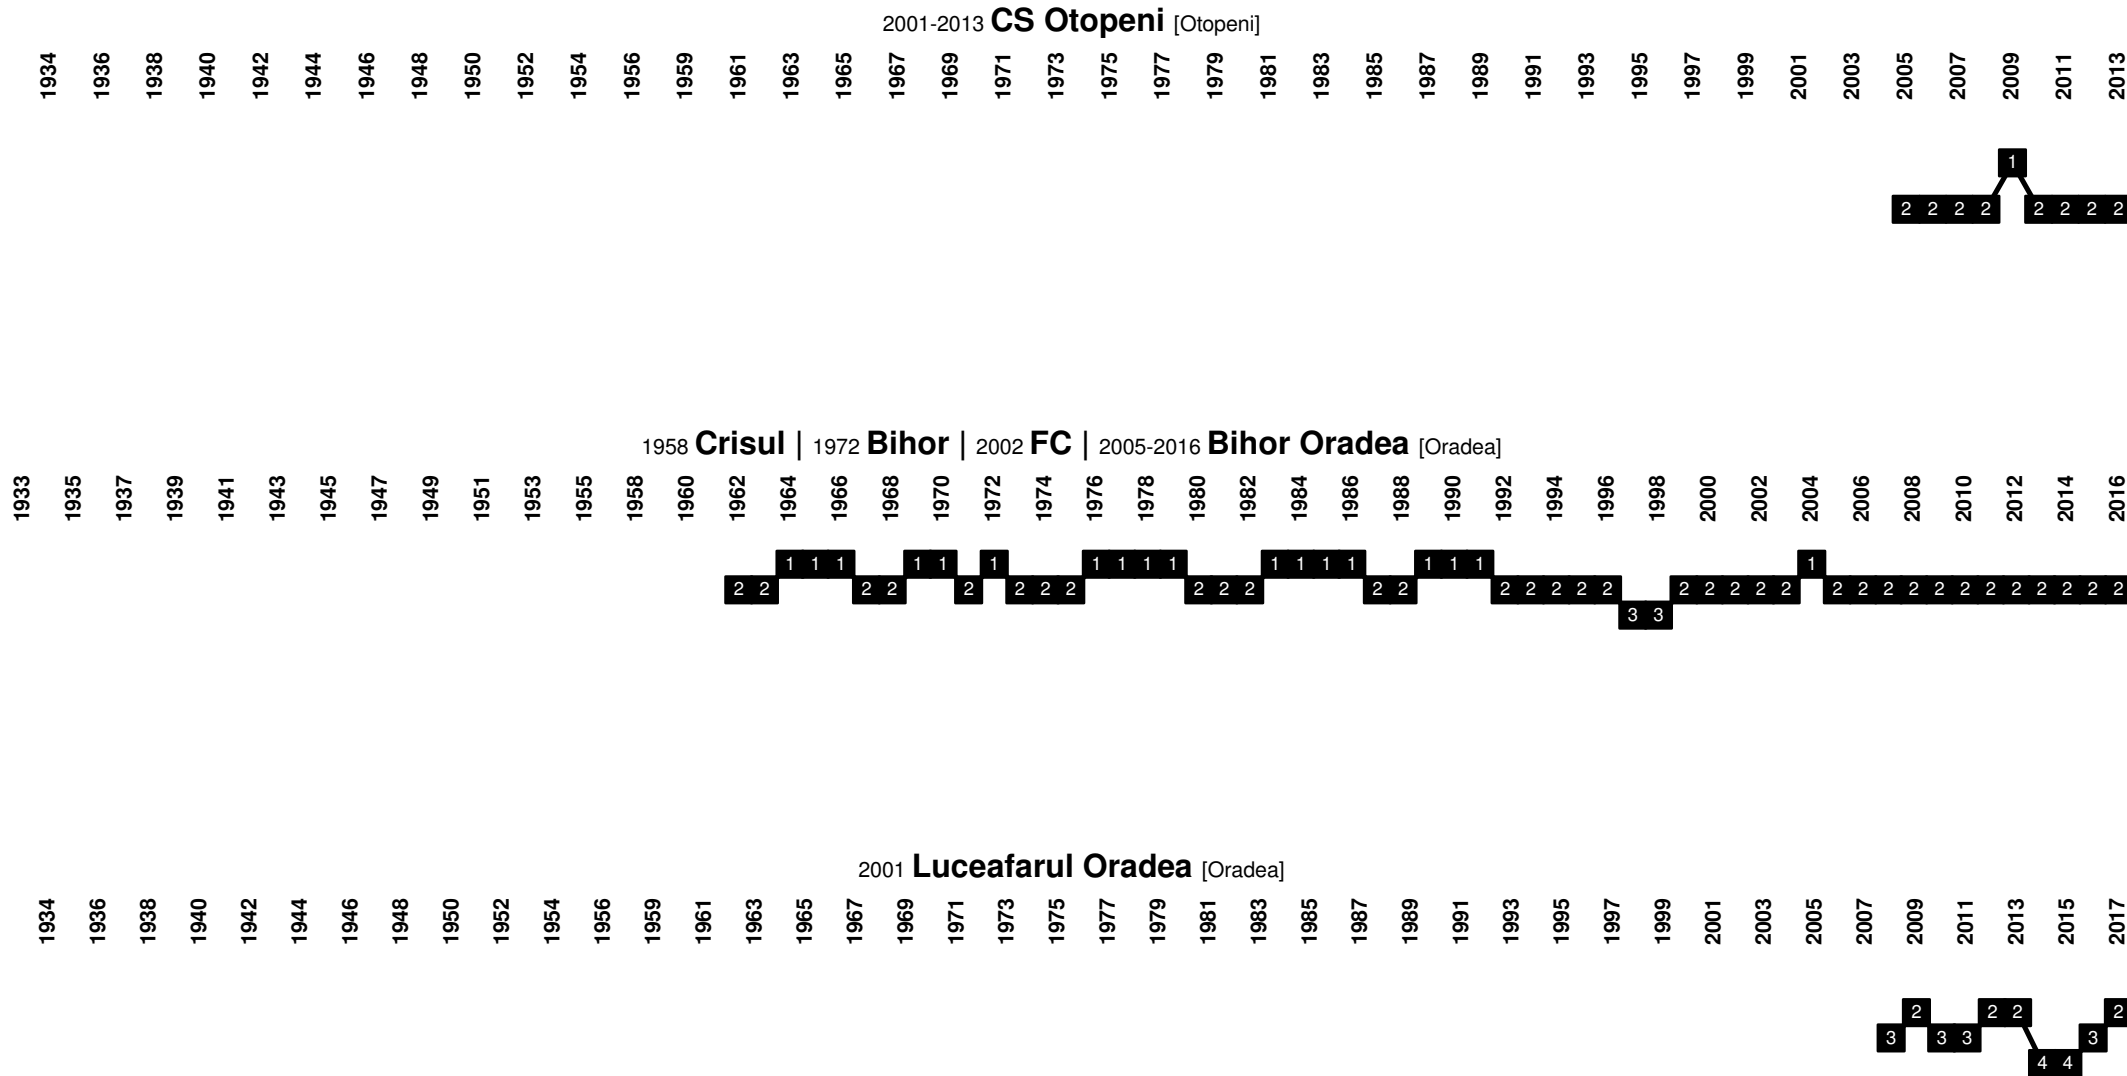

Romania - Divisional Movements

SC Bacau [Bacău]

2006 CS Balotesti [Balotești]

Romania - Divisional Movements

Romania - Divisional Movements

Romania - Divisional Movements

Romania - Divisional Movements

Romania - Divisional Movements

Romania - Divisional Movements

Romania - Divisional Movements

Romania - Divisional Movements

Romania - Divisional Movements

2000 **AS** | 2001 **Dacia** (merged with Dacia Pitesti) | 2010 **CS Mioveni** [Mioveni]

2010-2015 **Sageata Navodari** [Năvodari]

1919 **Ceahlăul** | 1949 **Progresul** | 1945 **Avantul** | 1956 **Recolta** | 1957 **Piatra** | 1964 **Ceahlăul** | 1978 **Relon Ceahlăul** | 1979 **Ceahlăul Piatra Neamt** [Neamt]

Romania - Divisional Movements

Romania - Divisional Movements

Romania - Divisional Movements

2004 **CSM Ramnicu Valcea** [Râmnicu Vâlcea]

1926 **UD** | 1948 **Metalochimic** | 1949 **Metalul** | 1956 **Energia** | 1957 **CSM** | 1975 **FCM** | 1982 **CSM** | 2005 **FCM** | 2009 **Scolar** | 2012 **FCM** | 2014 **CSM Resita** [Reșița]