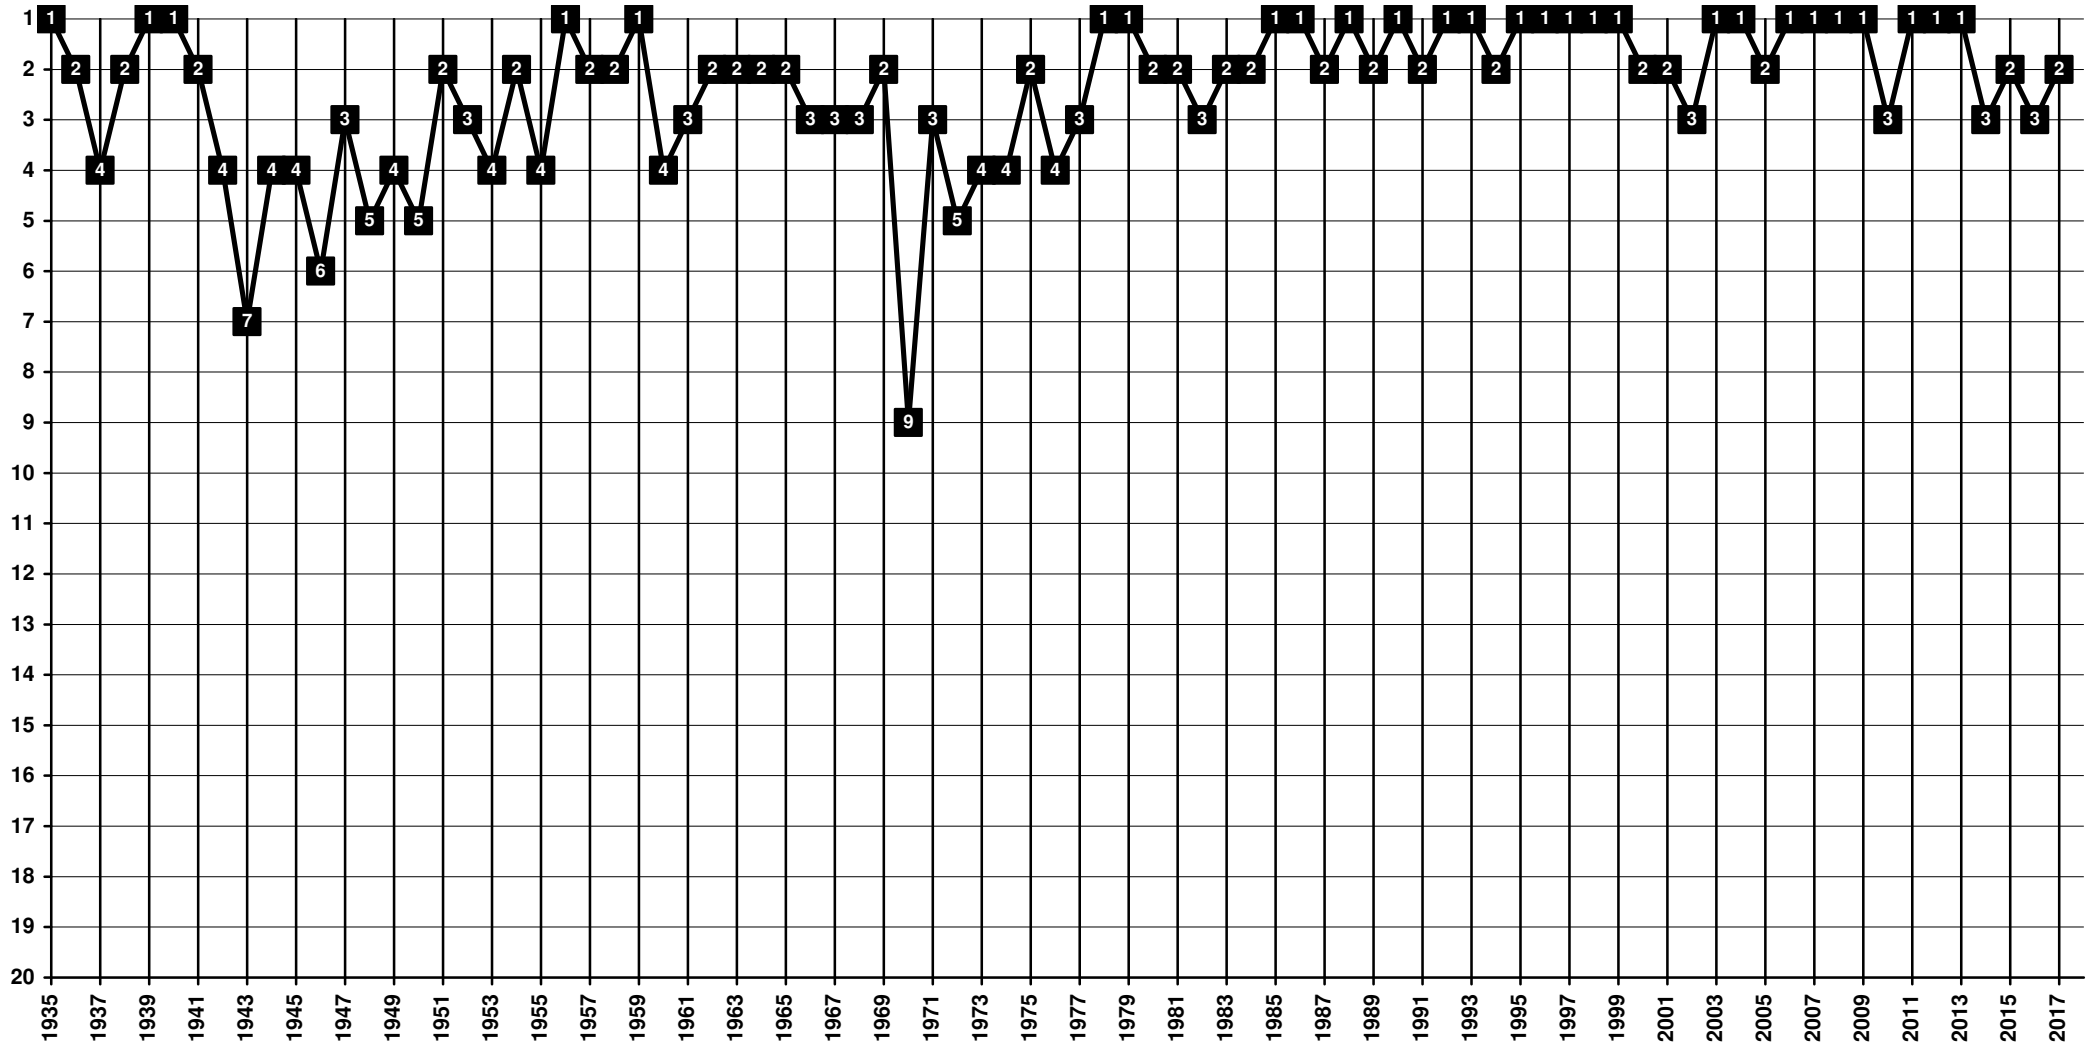

Portugal - Tier 1 - Final Table Places

1951 **FC Penafiel** [Penafiel, Porto]

Portugal - Tier 1 - Final Table Places

1914 **Portimonense SC** [Portimão, Faro]

Portugal - Tier 1 - Final Table Places

1893 FC Porto [Porto]