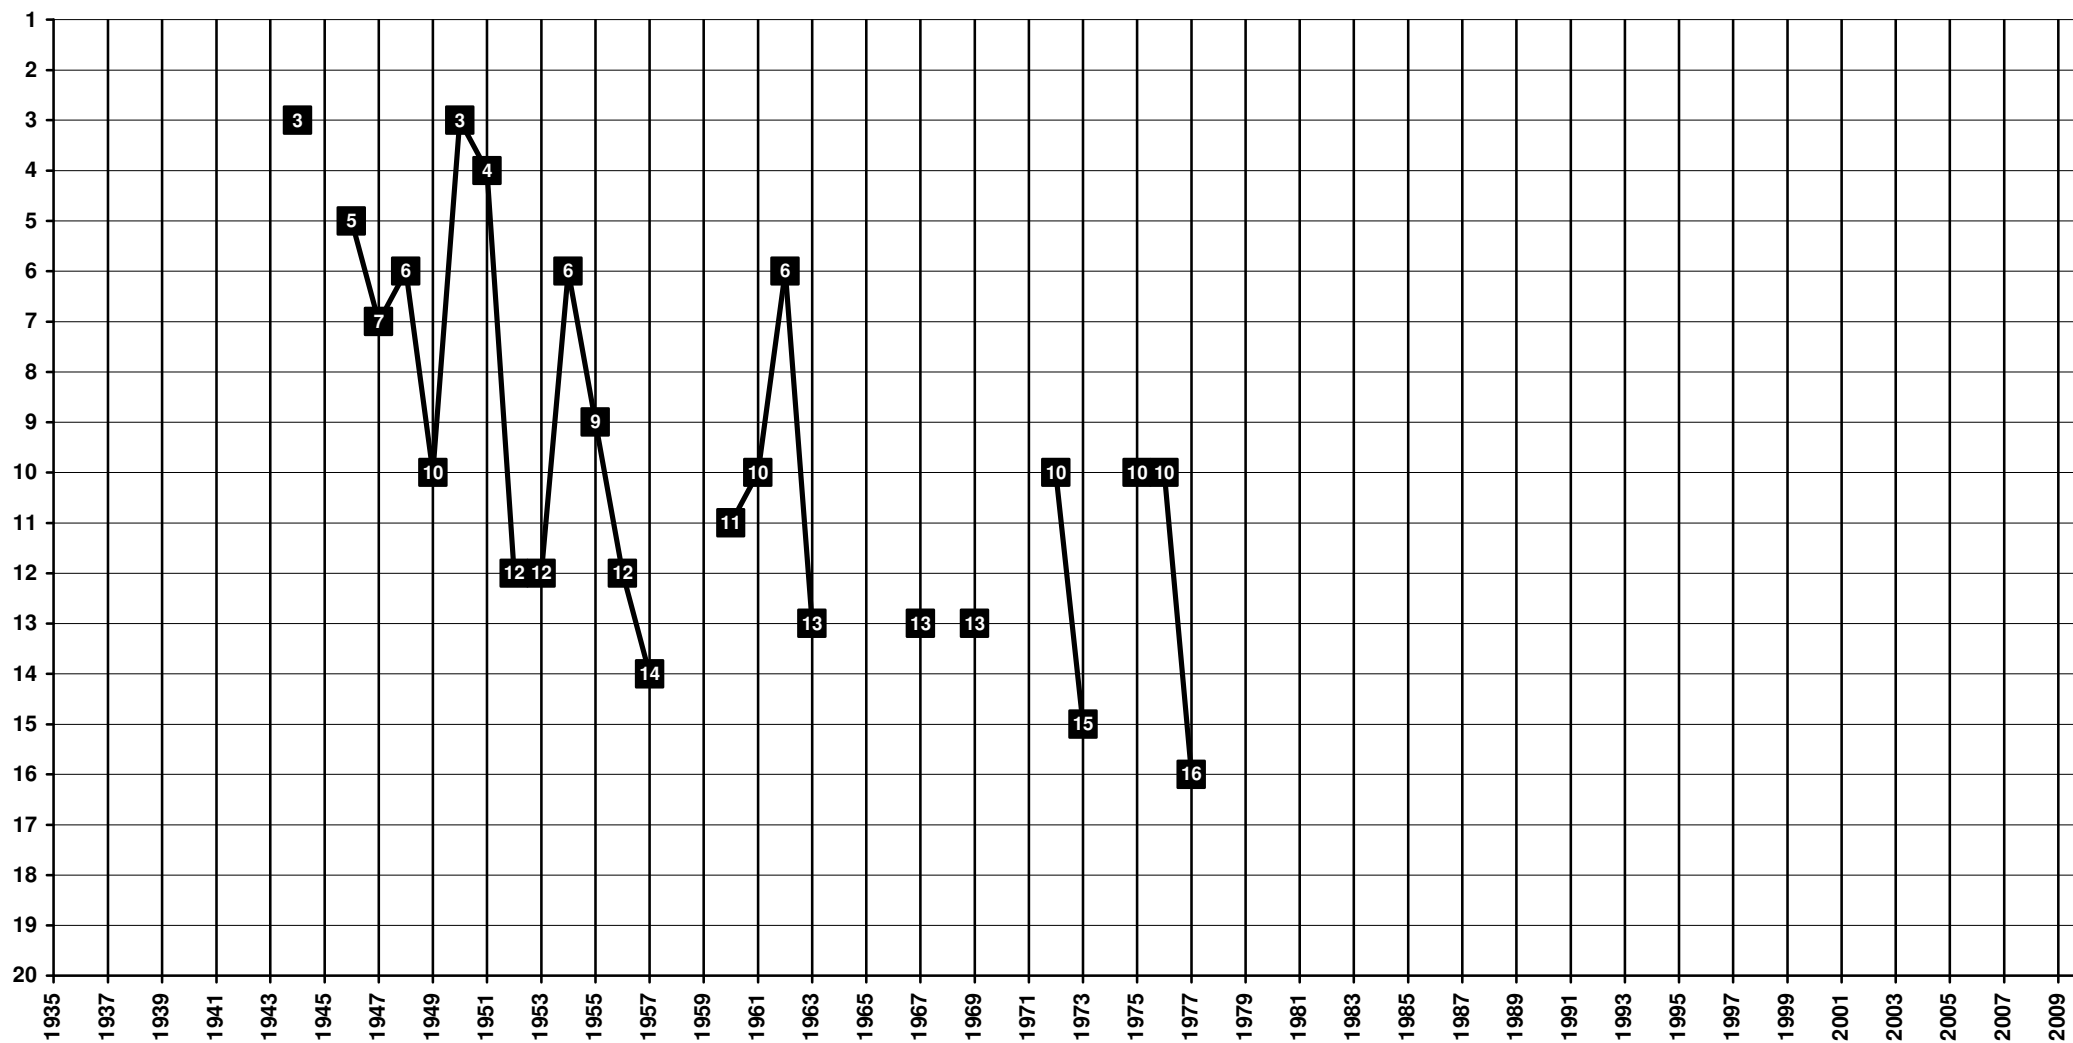

Portugal - Tier 1 - Final Table Places

1887 Académica Coimبرا [Coimbra]

Portugal - Tier 1 - Final Table Places

1942 **Atlético CP** [Lisboa]

Portugal - Tier 1 - Final Table Places

1911 **FC Barreirense** [Barreiro, Setúbal]

Portugal - Tier 1 - Final Table Places

1922 **SC Beira-Mar** [Aveiro]

Portugal - Tier 1 - Final Table Places

1919 Os Belenenses [Lisboa]

Portugal - Tier 1 - Final Table Places

1904 SL Benfica [Lisboa]

Portugal - Tier 1 - Final Table Places