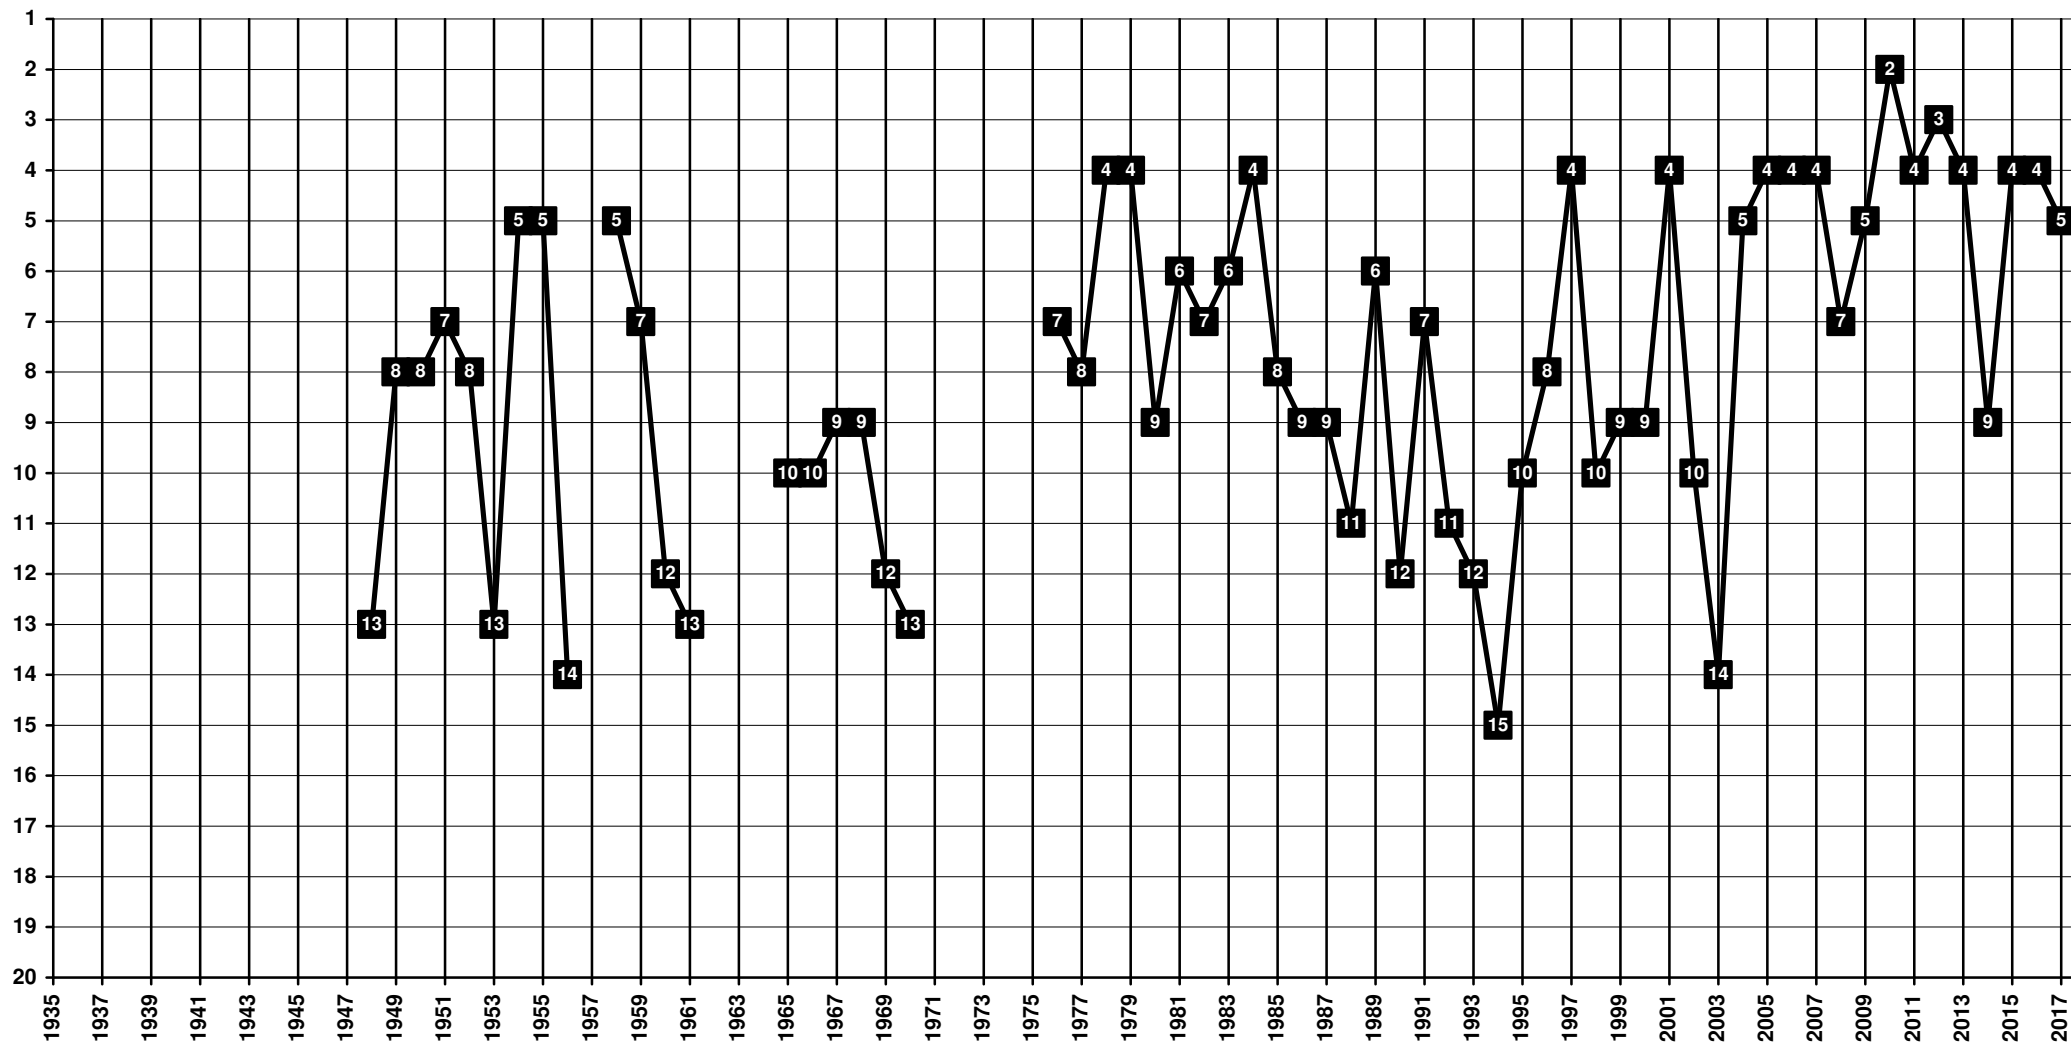

Portugal - Tier 1 - Final Table Places

1921 SC Braga [Braga]