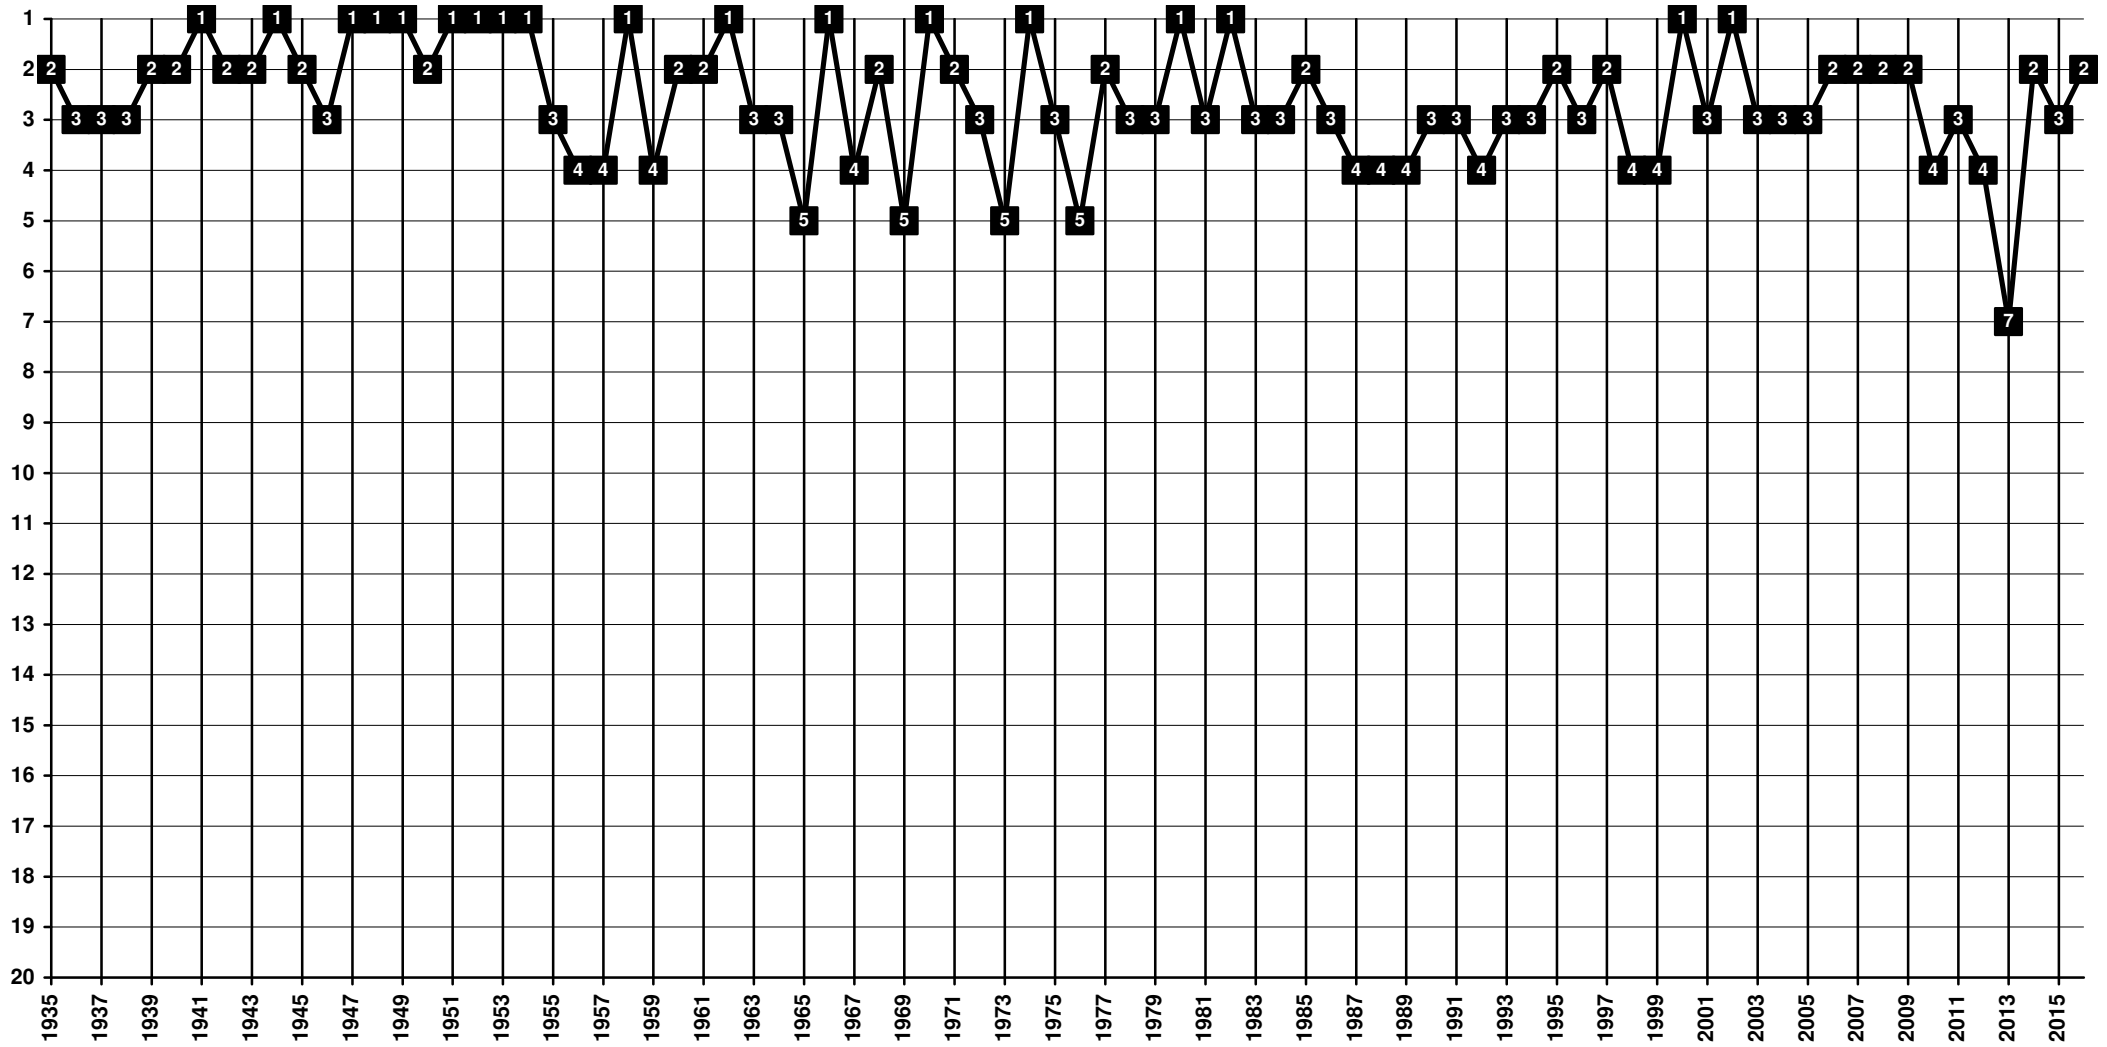

Portugal - Tier 1 - Final Table Places

1906 Sporting CP [Lisboa]