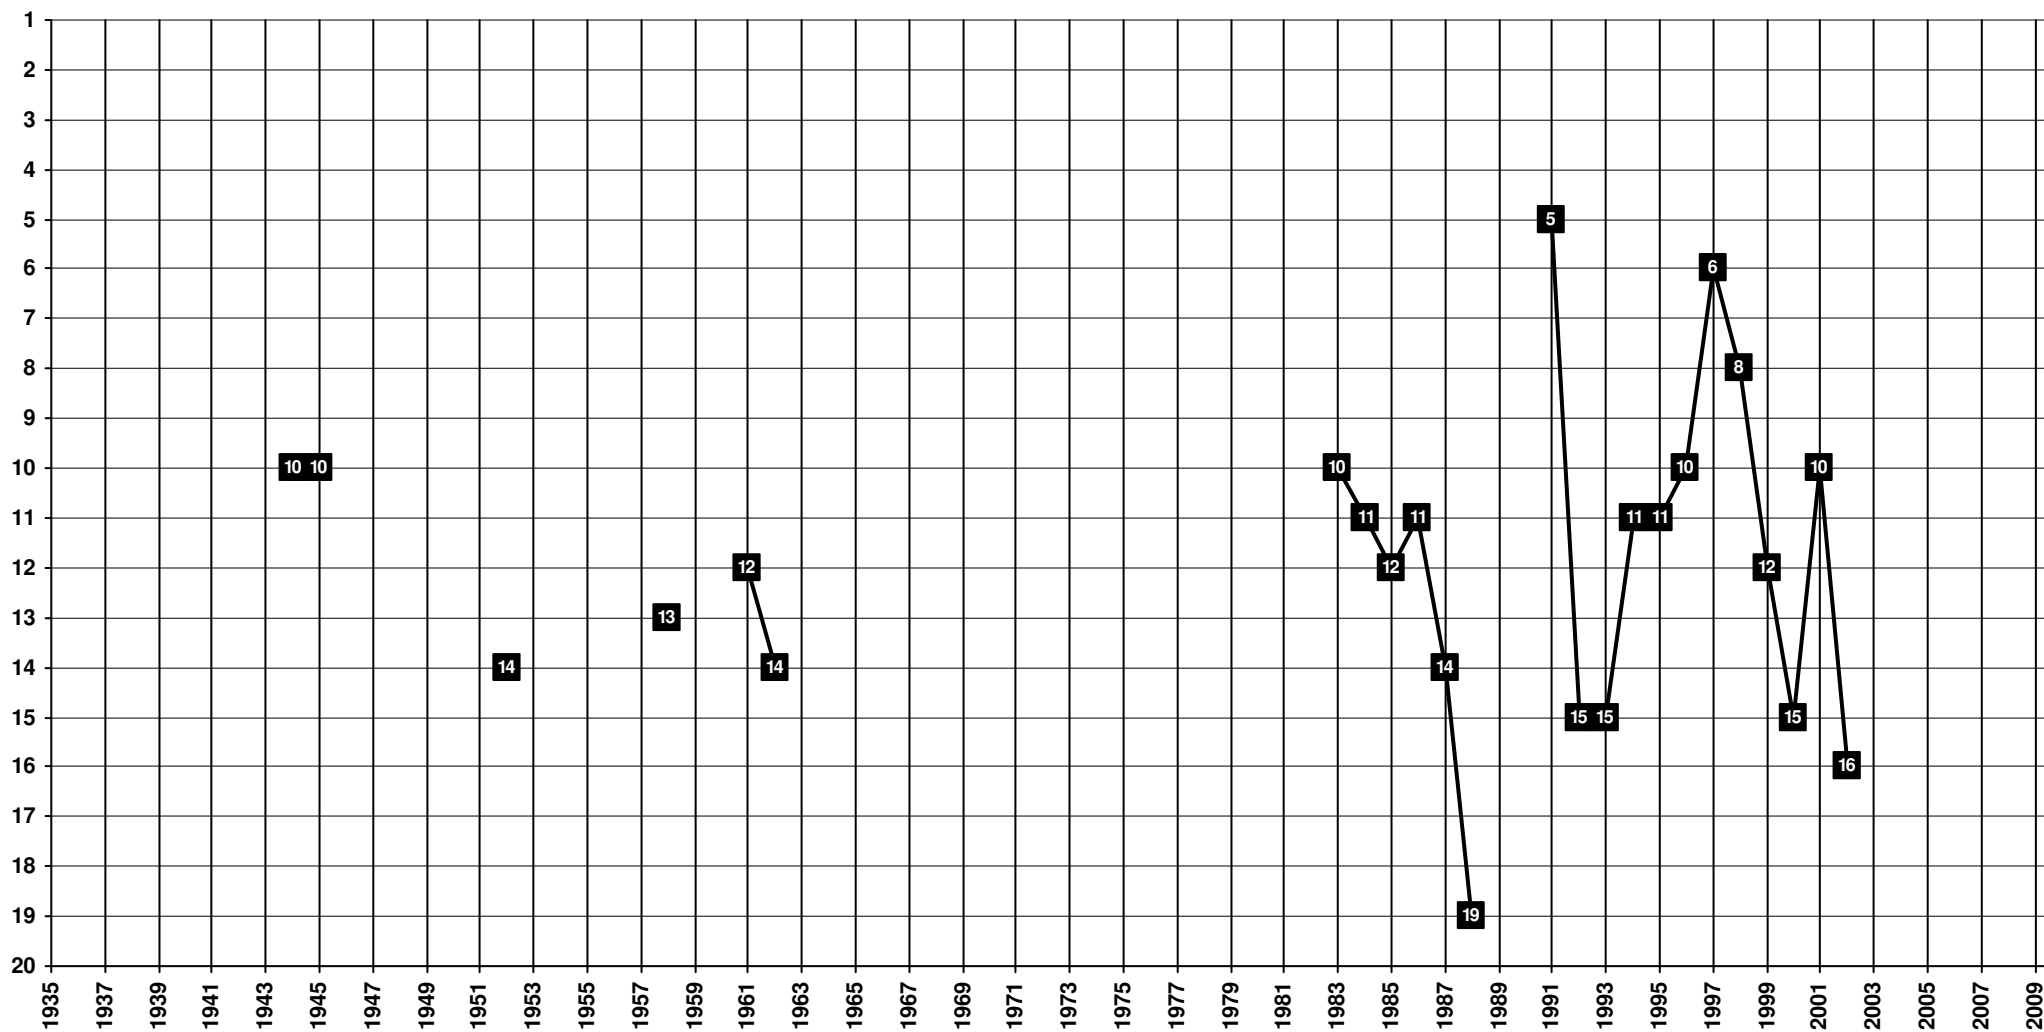

Portugal - Tier 1 - Final Table Places

1911 **SC Salgueiros** | 2008 **Salgueiros 08** [Maia, Porto]