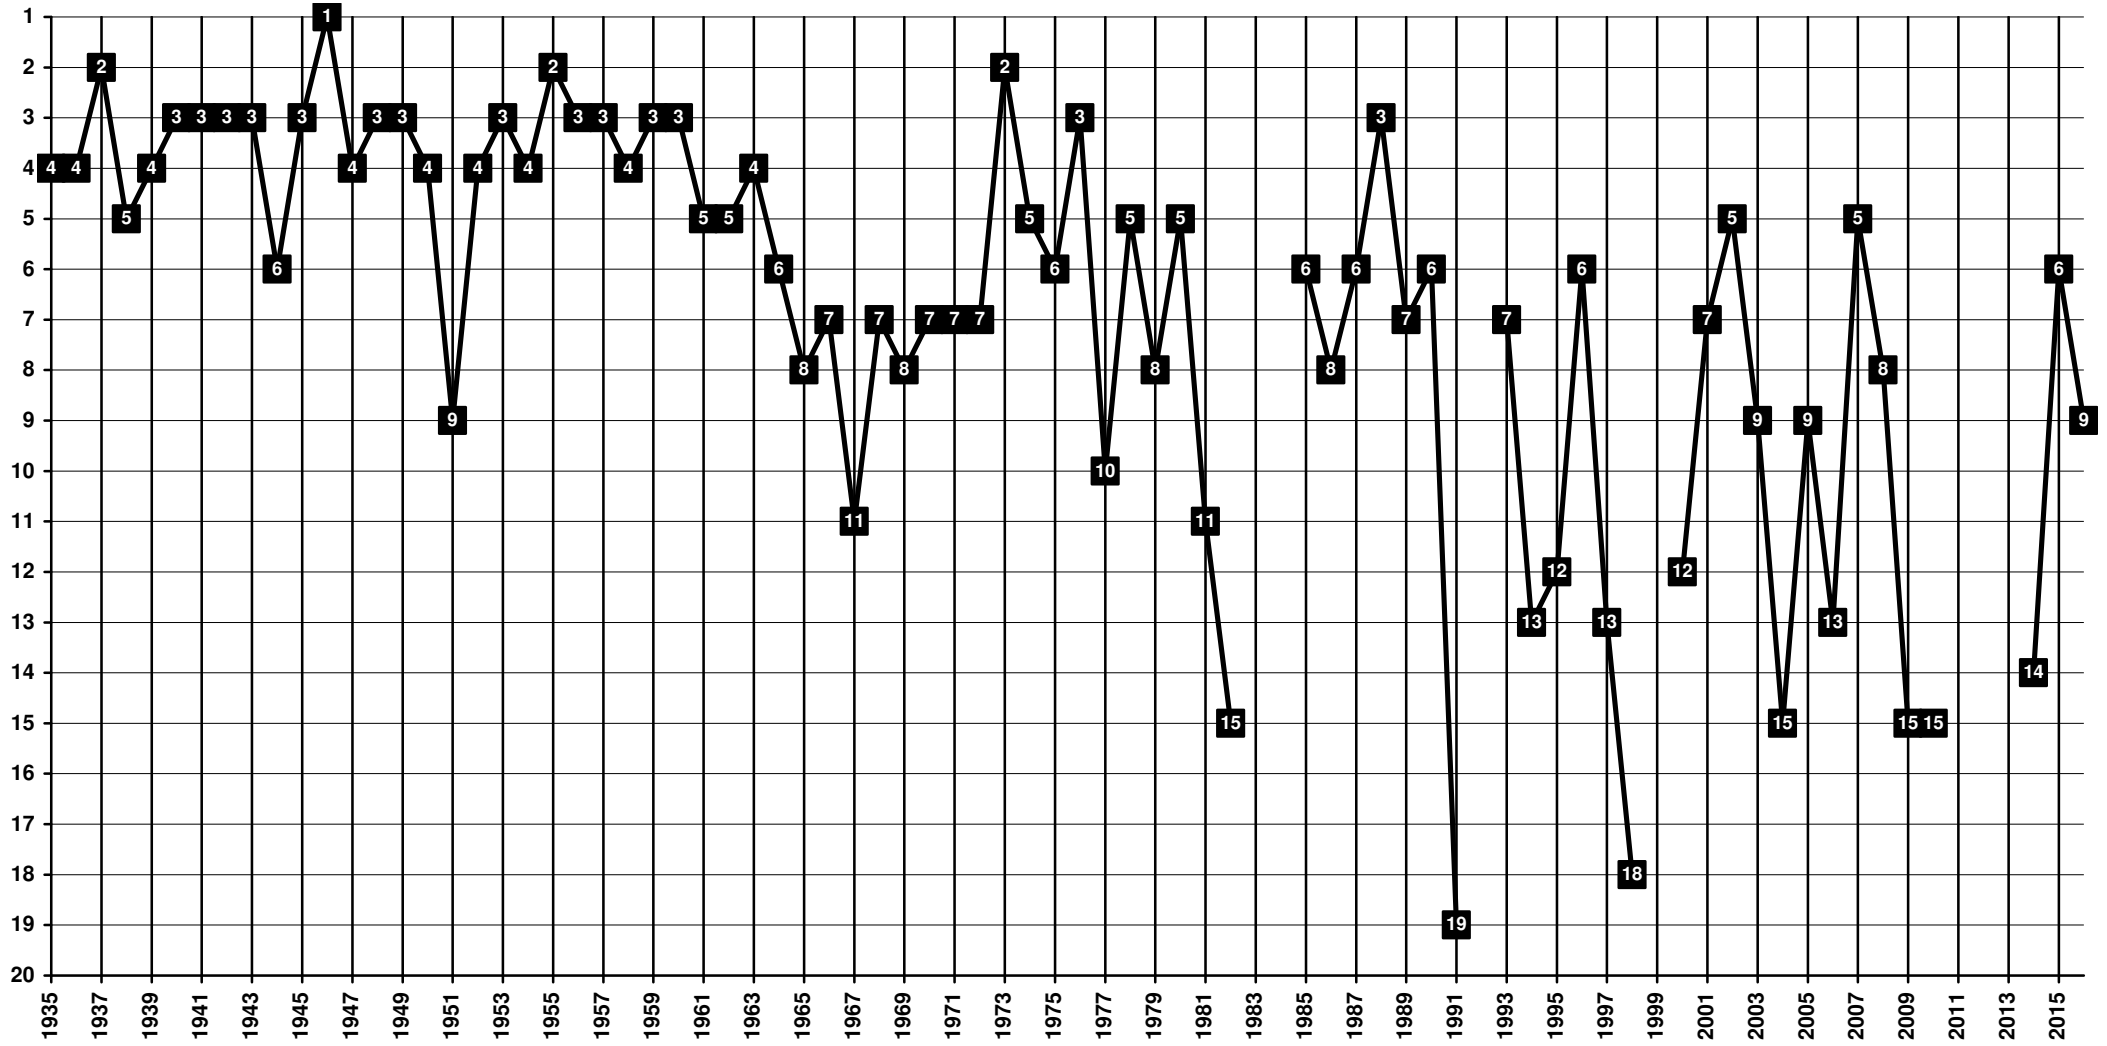

Portugal - Tier 1 - Final Table Places

1922 **SC Beira-Mar** [Aveiro]

Portugal - Tier 1 - Final Table Places

1919 Os Belenenses [Lisboa]

Portugal - Tier 1 - Final Table Places

1904 SL Benfica [Lisboa]

Portugal - Tier 1 - Final Table Places