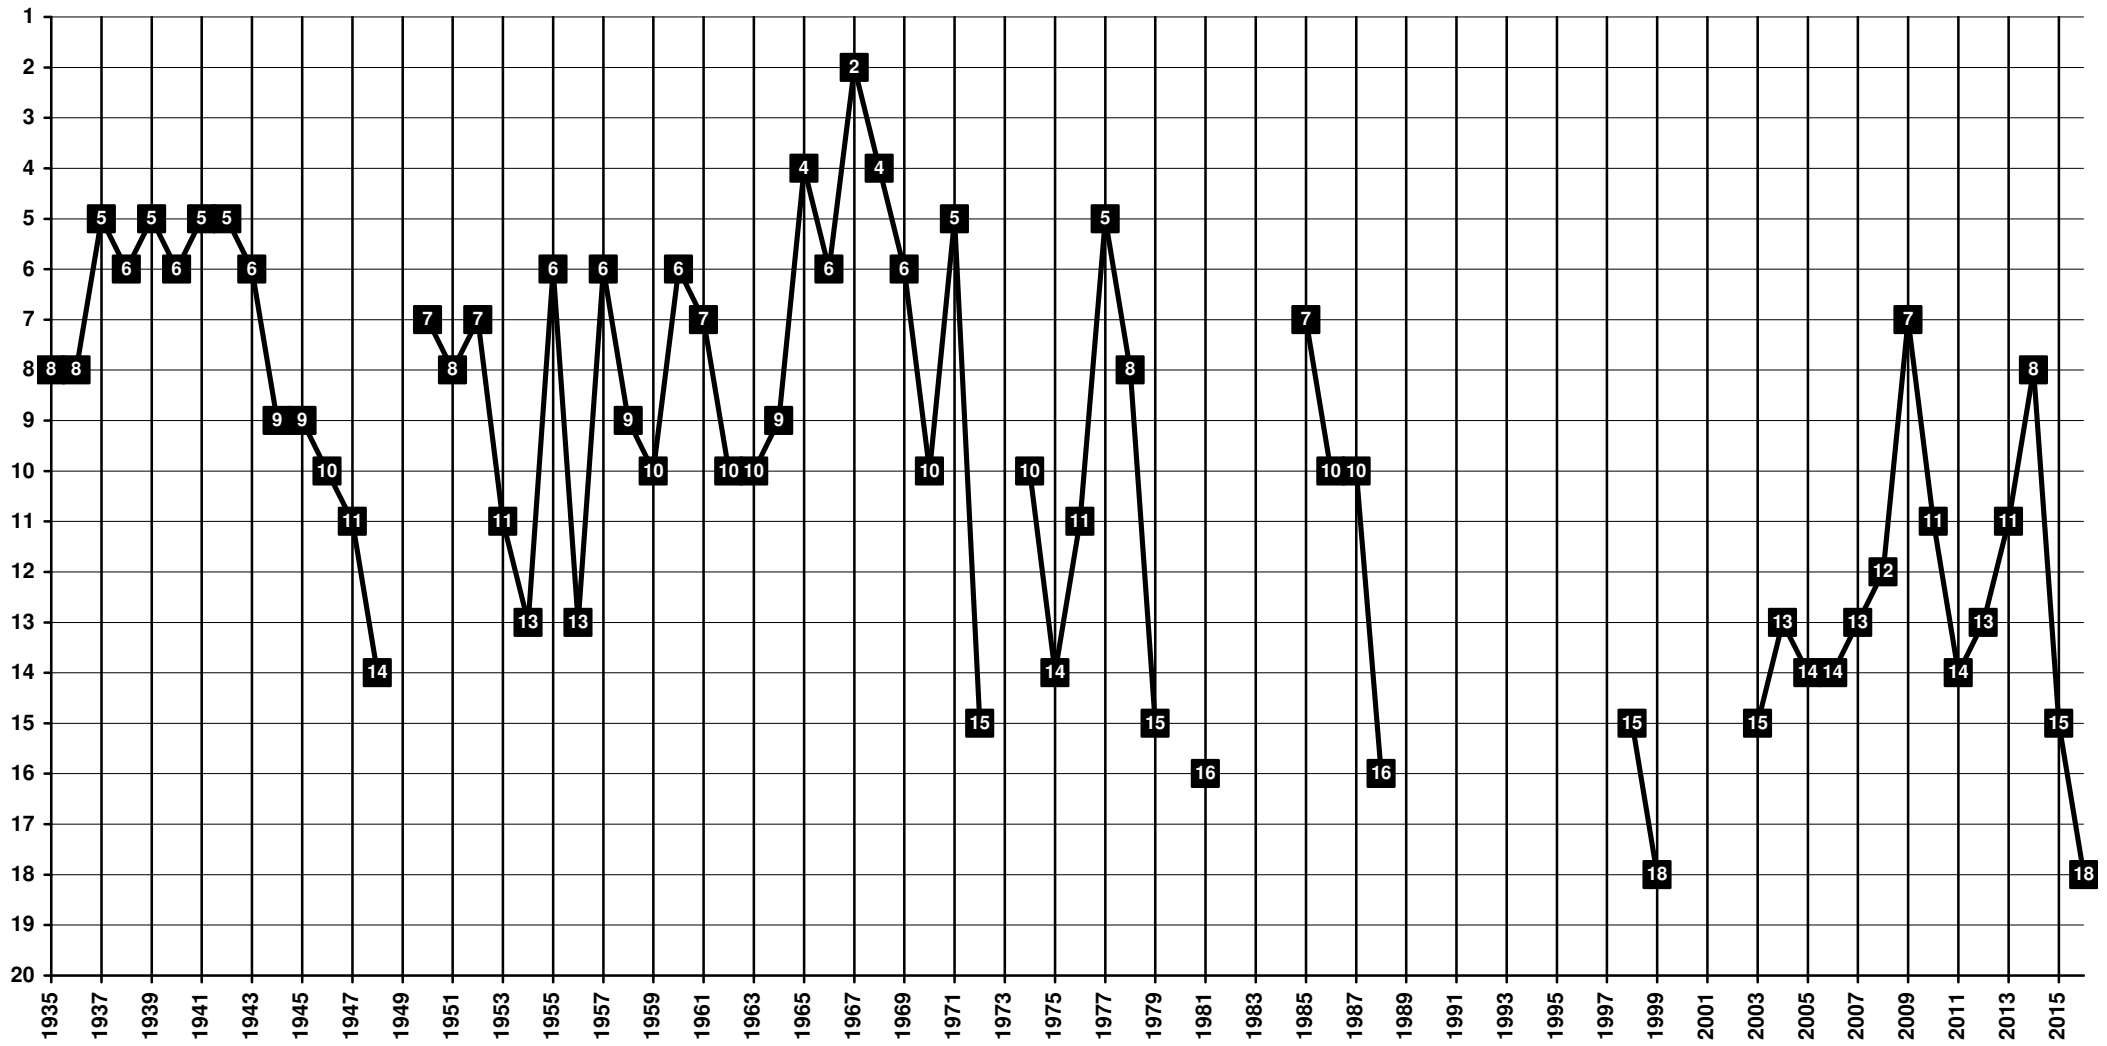

Abbreviations: S=Seasons, Pd=Games Played, W=Won, D=Drawn, L=Lost, GF= Goals For, GA= Goals Against, GD=Goals Difference, Pts=Points

Portugal - Tier 1 - Final Table Places

1951 **FC Arouca** [Arouca, Porto]

Portugal - Tier 1 - Final Table Places

1887 Académica Coimbra [Coimbra]

Portugal - Tier 1 - Final Table Places

1942 **Atlético CP** [Lisboa]

Portugal - Tier 1 - Final Table Places

1911 **FC Barreirense** [Barreiro, Setúbal]