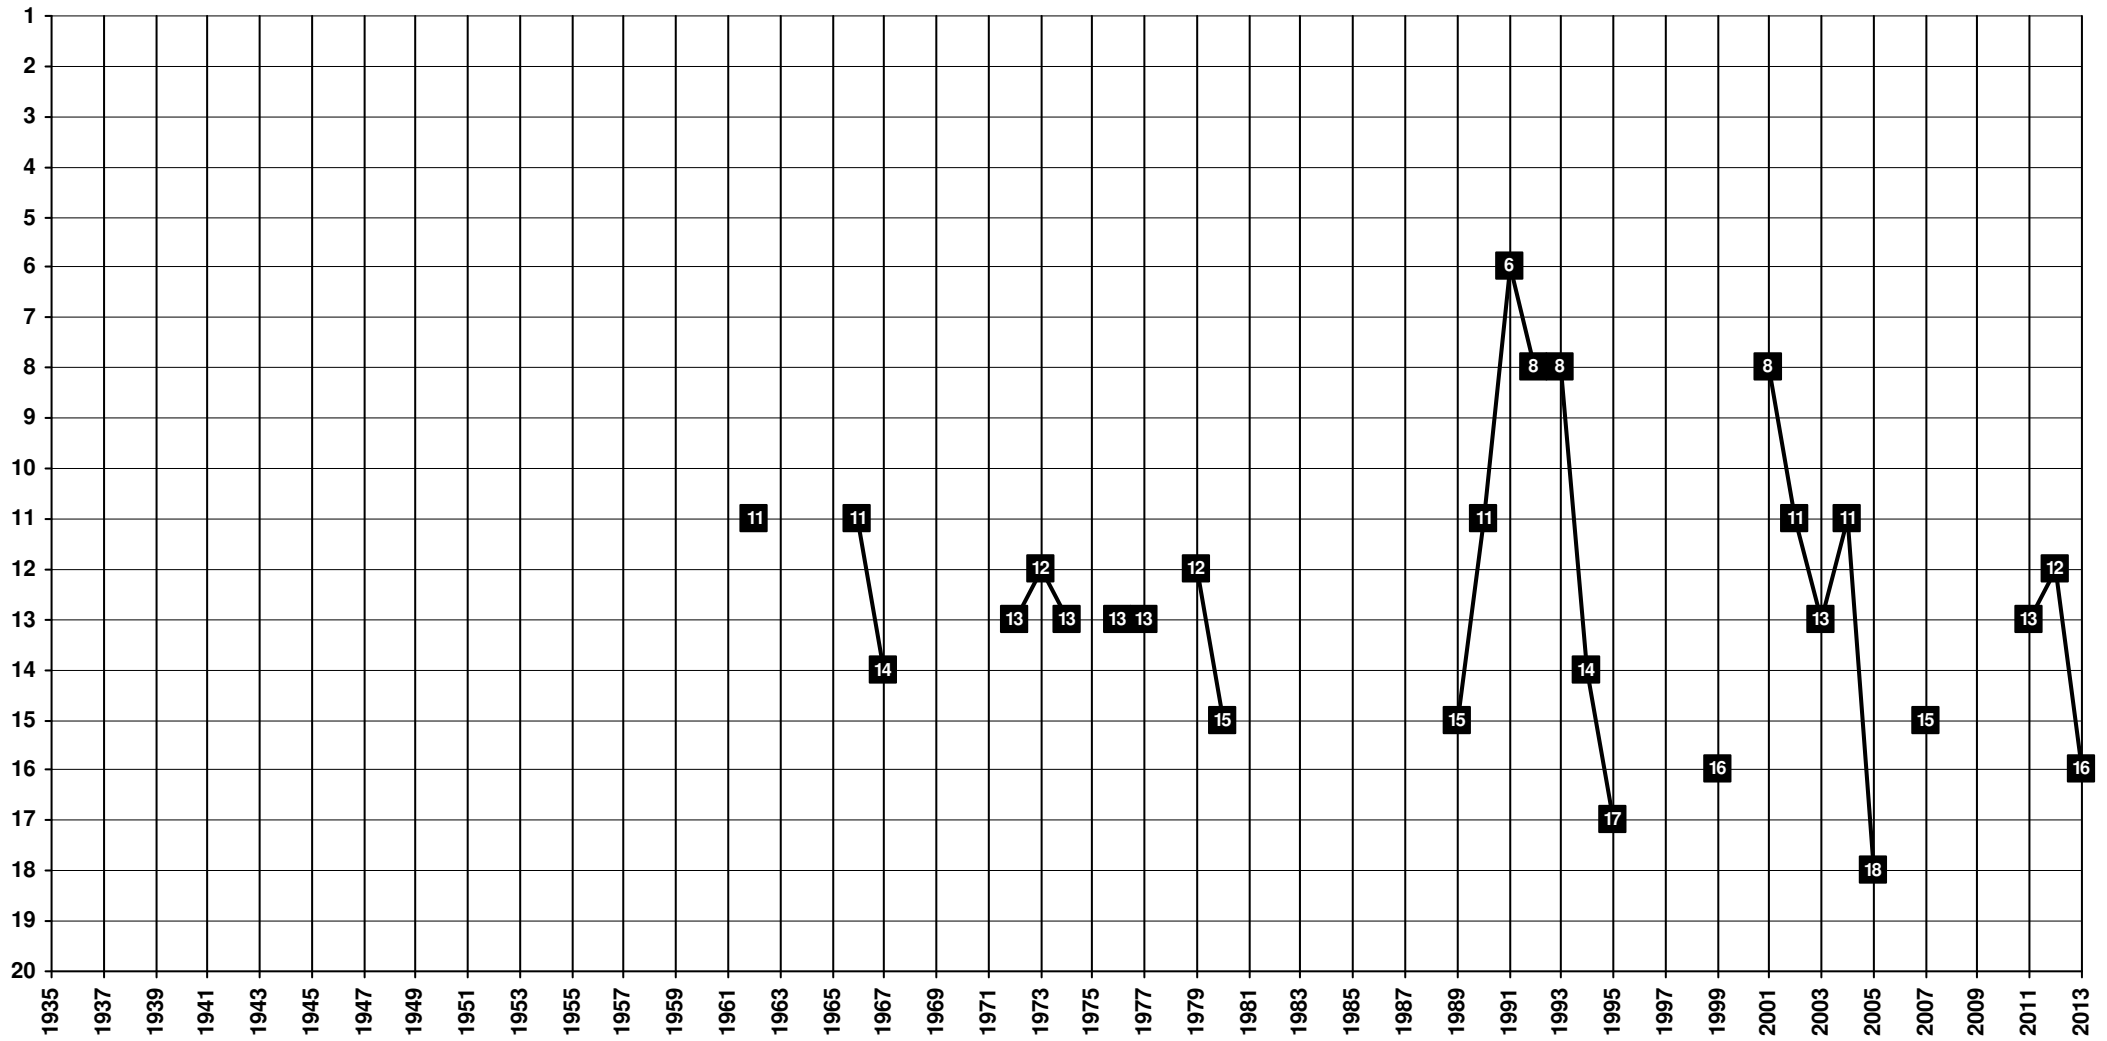

Portugal - Tier 1 - Final Table Places

1887 Académica Coimبرا [Coimbra]

Portugal - Tier 1 - Final Table Places

1942 **Atlético CP** [Lisboa]

Portugal - Tier 1 - Final Table Places

1911 **FC Barreirense** [Barreiro, Setúbal]

Portugal - Tier 1 - Final Table Places

1922 **SC Beira-Mar** [Aveiro]

Portugal - Tier 1 - Final Table Places

1919 Os Belenenses [Lisboa]

Portugal - Tier 1 - Final Table Places

1904 SL Benfica [Lisboa]

Portugal - Tier 1 - Final Table Places