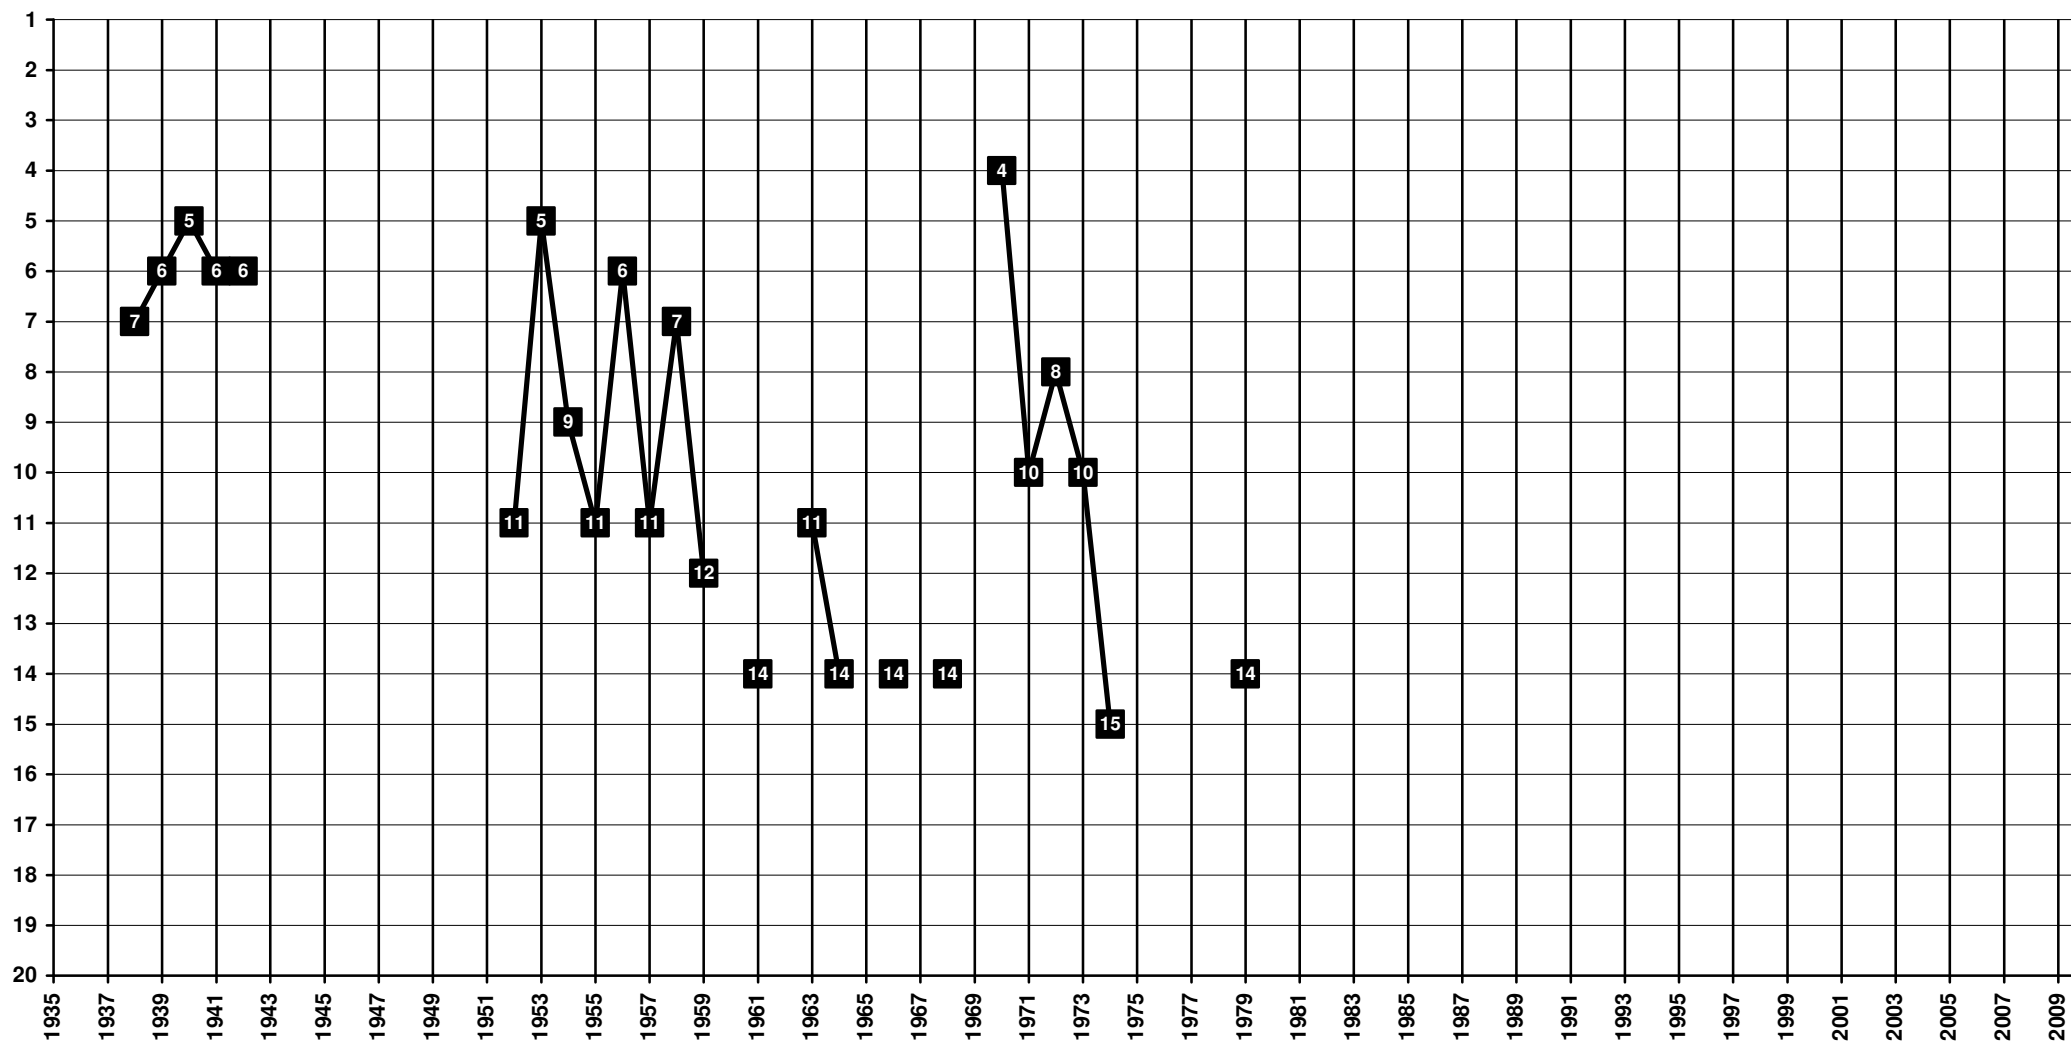

Portugal - Tier 1 - Final Table Places

1887 Académica Coimbra [Coimbra]

Portugal - Tier 1 - Final Table Places

1942 **Atlético CP** [Lisboa]

Portugal - Tier 1 - Final Table Places

1911 **FC Barreirense** [Barreiro, Setúbal]

Portugal - Tier 1 - Final Table Places

1922 **SC Beira-Mar** [Aveiro]

Portugal - Tier 1 - Final Table Places

1919 Os Belenenses [Lisboa]

Portugal - Tier 1 - Final Table Places

1904 SL Benfica [Lisboa]

Portugal - Tier 1 - Final Table Places