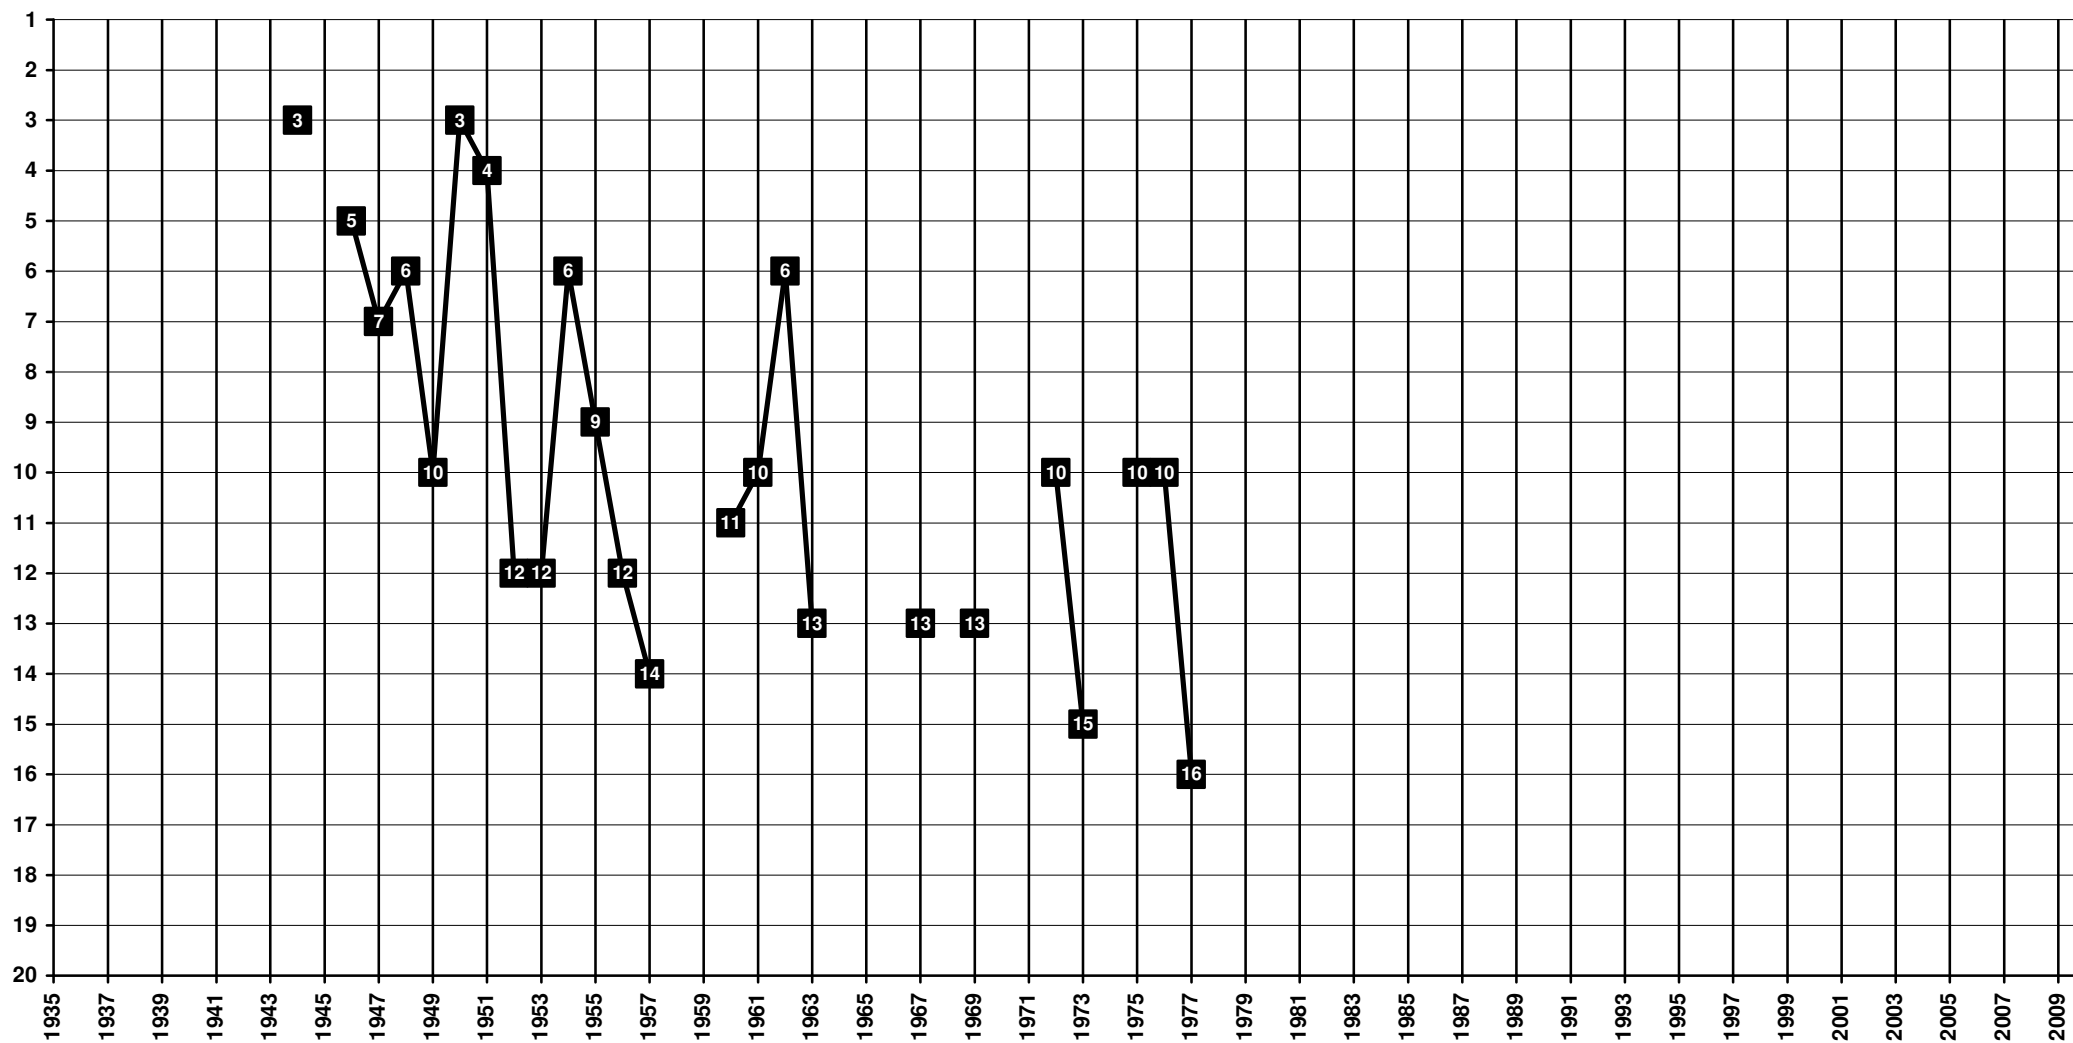

Portugal - Tier 1 - Final Table Places

1887 Académica Coimbra [Coimbra]

Portugal - Tier 1 - Final Table Places

1942 **Atlético CP** [Lisboa]

Portugal - Tier 1 - Final Table Places

1911 **FC Barreirense** [Barreiro, Setúbal]

Portugal - Tier 1 - Final Table Places

1922 **SC Beira-Mar** [Aveiro]

Portugal - Tier 1 - Final Table Places

1919 Os Belenenses [Lisboa]

Portugal - Tier 1 - Final Table Places

1904 SL Benfica [Lisboa]

Portugal - Tier 1 - Final Table Places