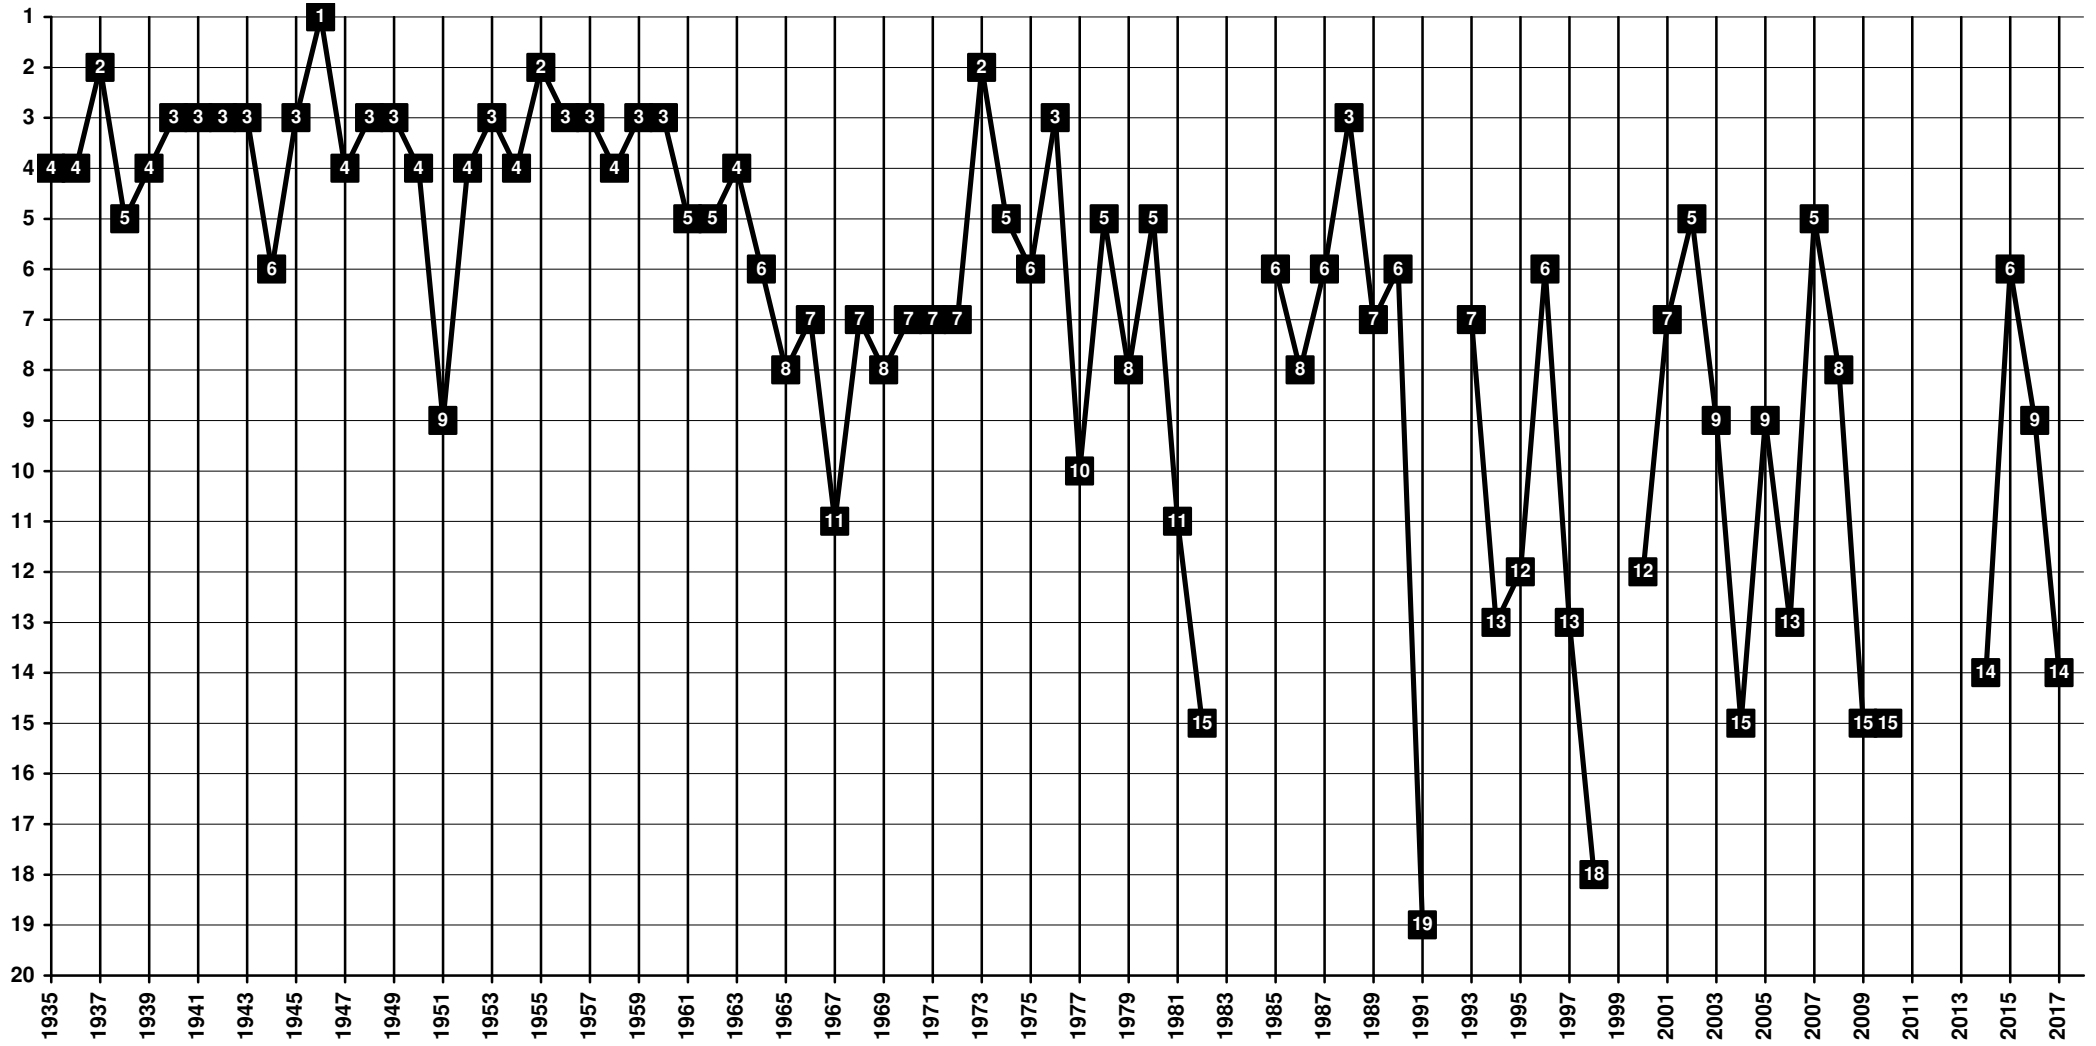

Portugal - Tier 1 - Final Table Places

1922 **SC Beira-Mar** [Aveiro]

Portugal - Tier 1 - Final Table Places

1919 Os Belenenses [Lisboa]

Portugal - Tier 1 - Final Table Places

1904 SL Benfica [Lisboa]

Portugal - Tier 1 - Final Table Places