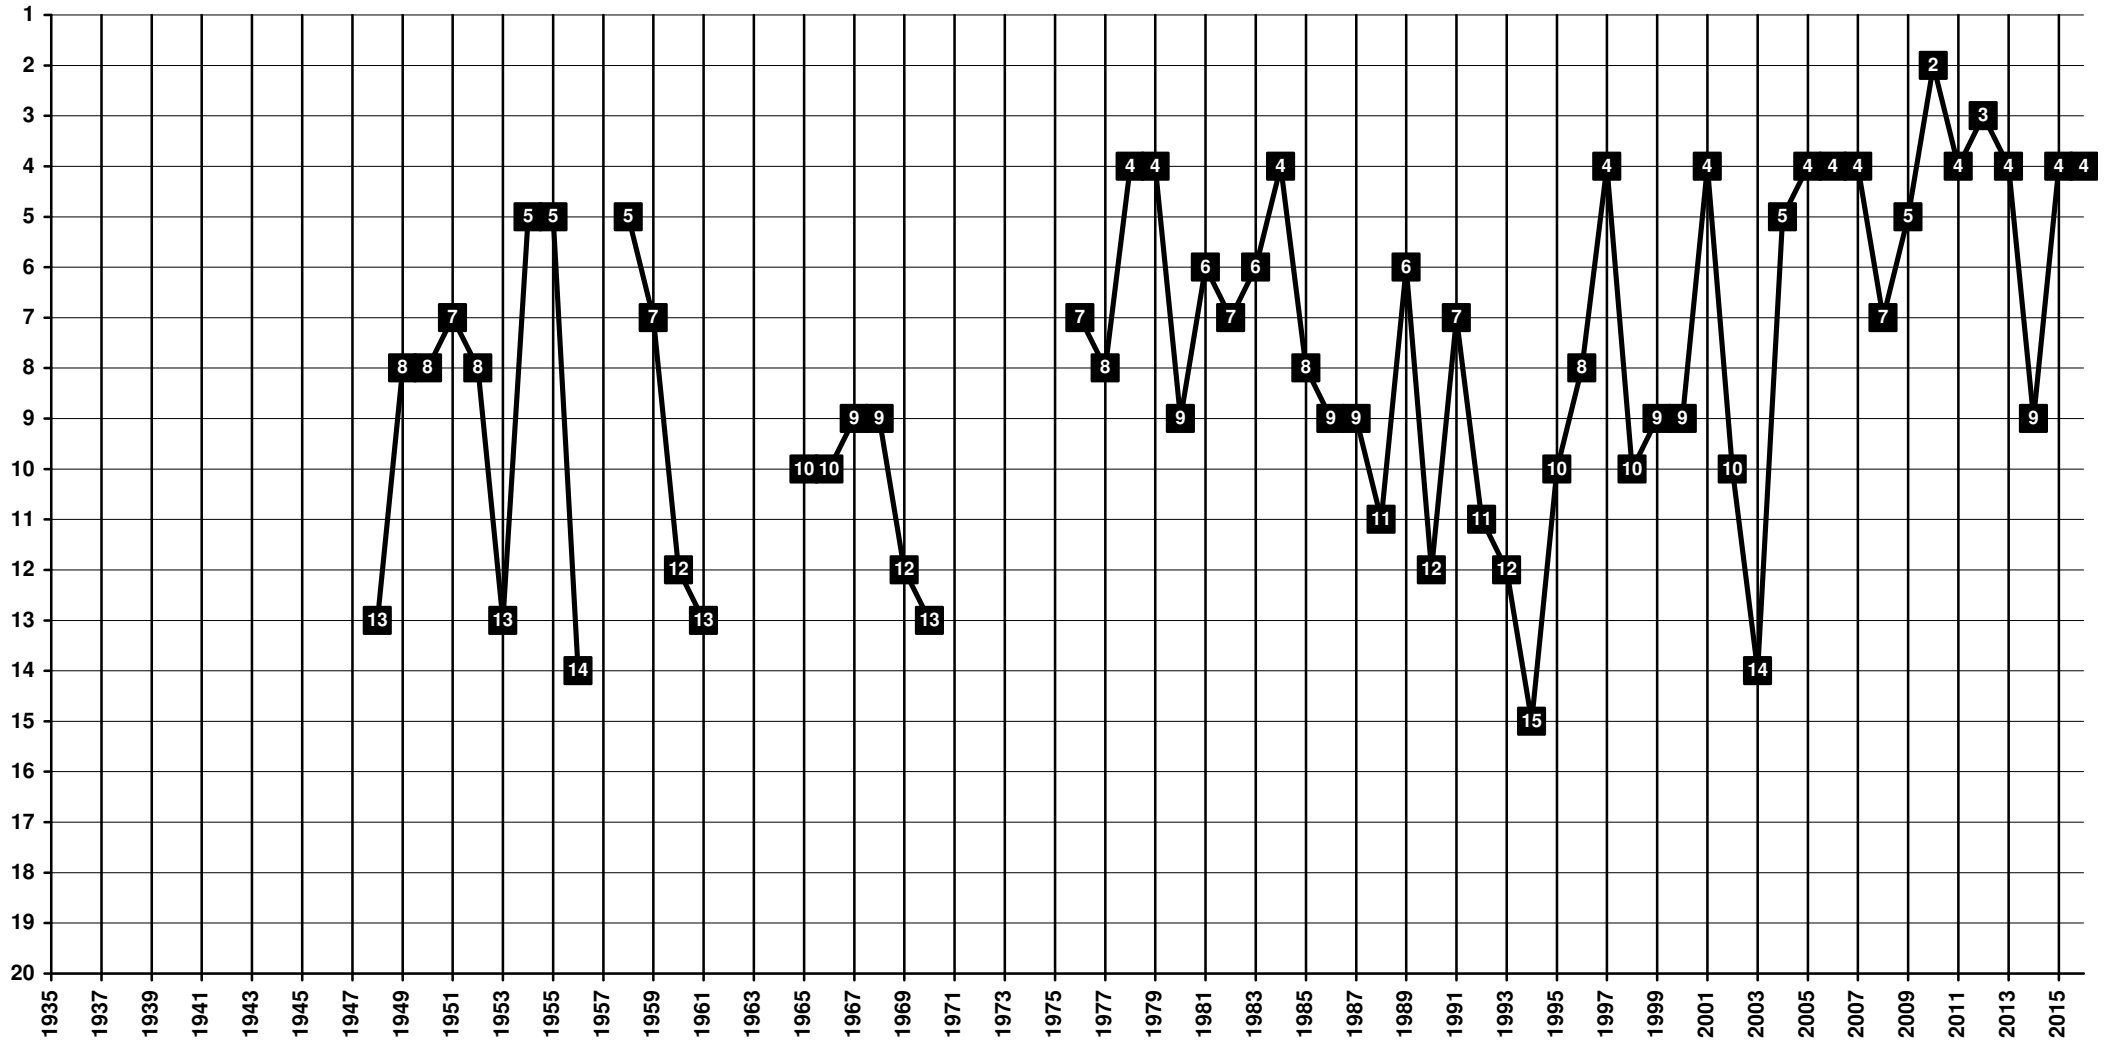

Portugal - Tier 1 - Final Table Places

1921 SC Braga [Braga]