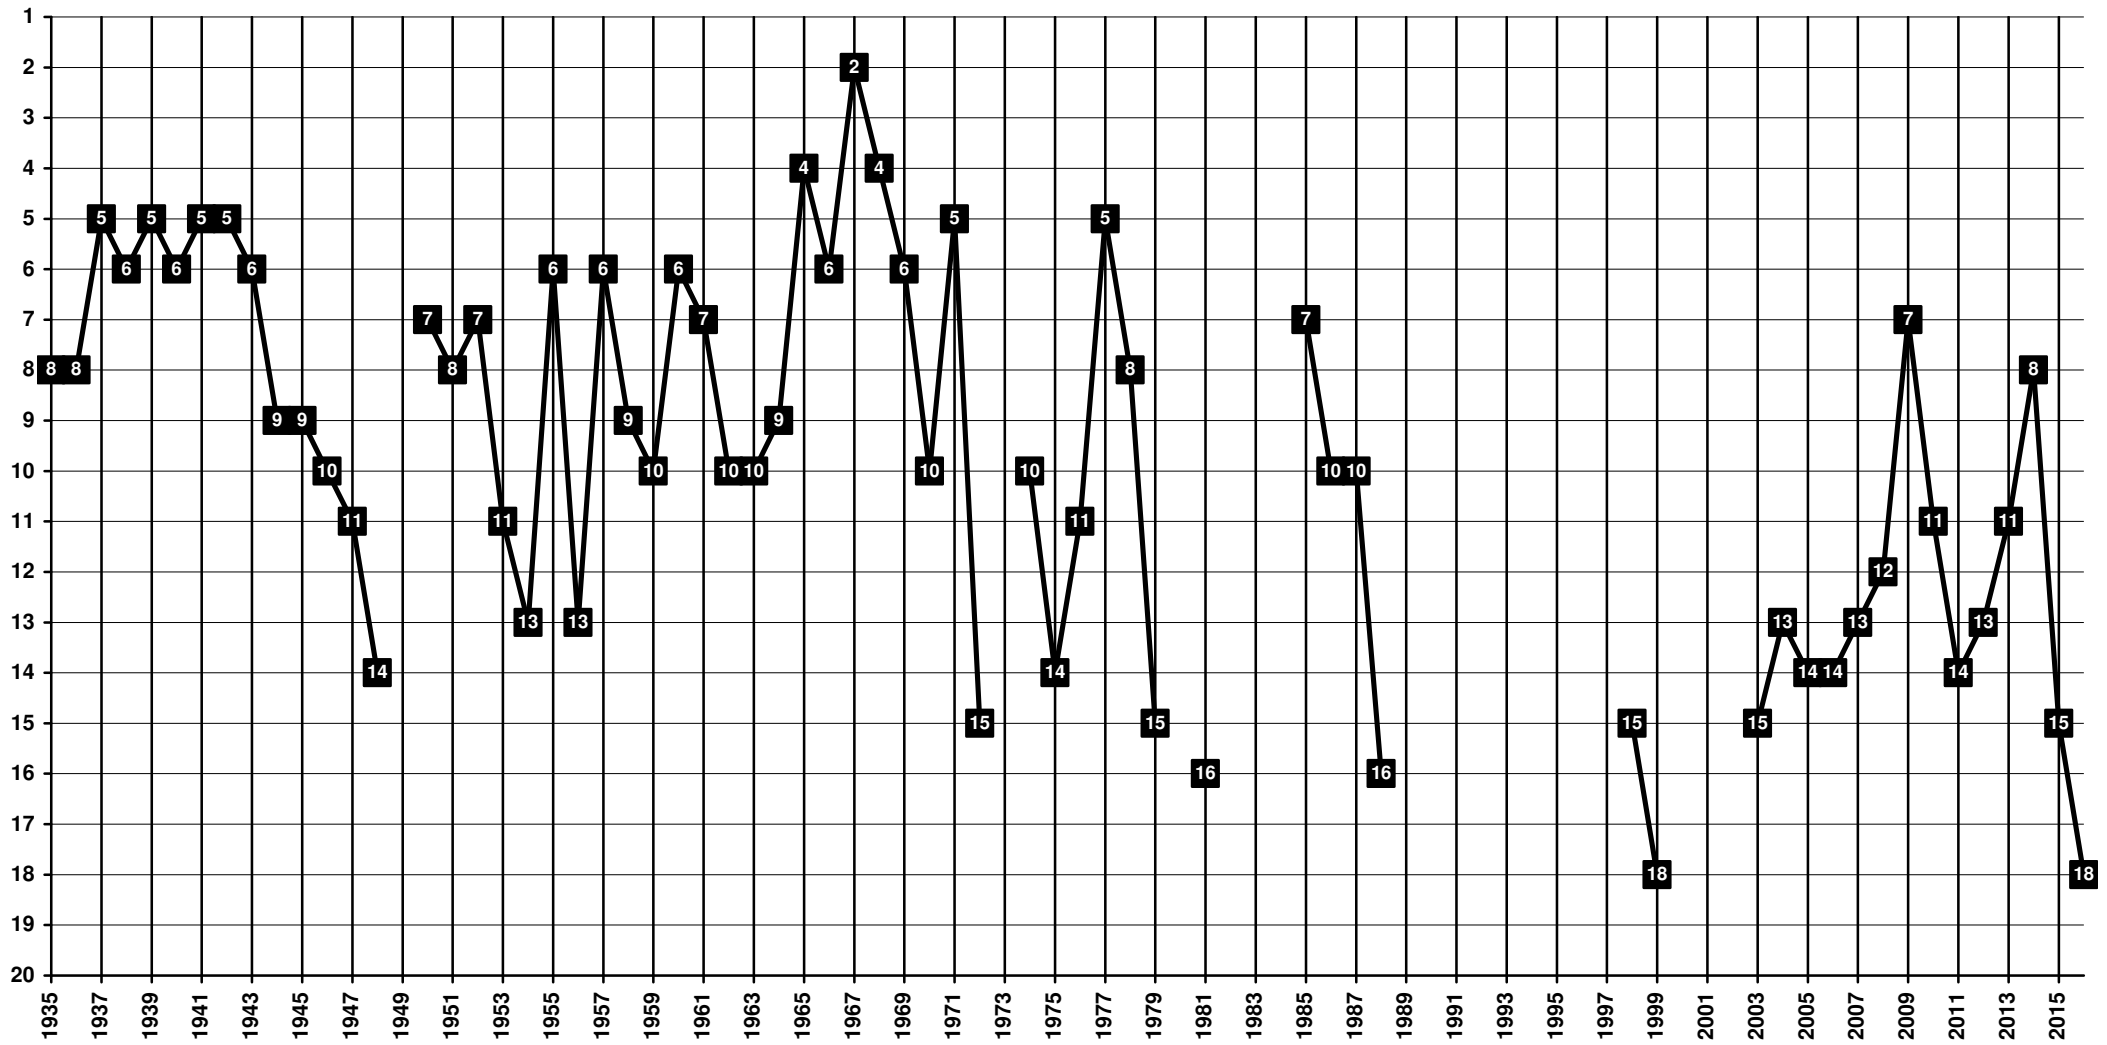

Abbreviations: S=Seasons, Pd=Games Played, W=Won, D=Drawn, L=Lost, GF= Goals For, GA= Goals Against, GD=Goals Difference, Pts=Points

Portugal - Tier 1 - Final Table Places

1951 **FC Arouca** [Arouca, Porto]

Portugal - Tier 1 - Final Table Places

1887 Académica Coimبرا [Coimbra]

Portugal - Tier 1 - Final Table Places

1942 **Atlético CP** [Lisboa]

Portugal - Tier 1 - Final Table Places

1911 **FC Barreirense** [Barreiro, Setúbal]