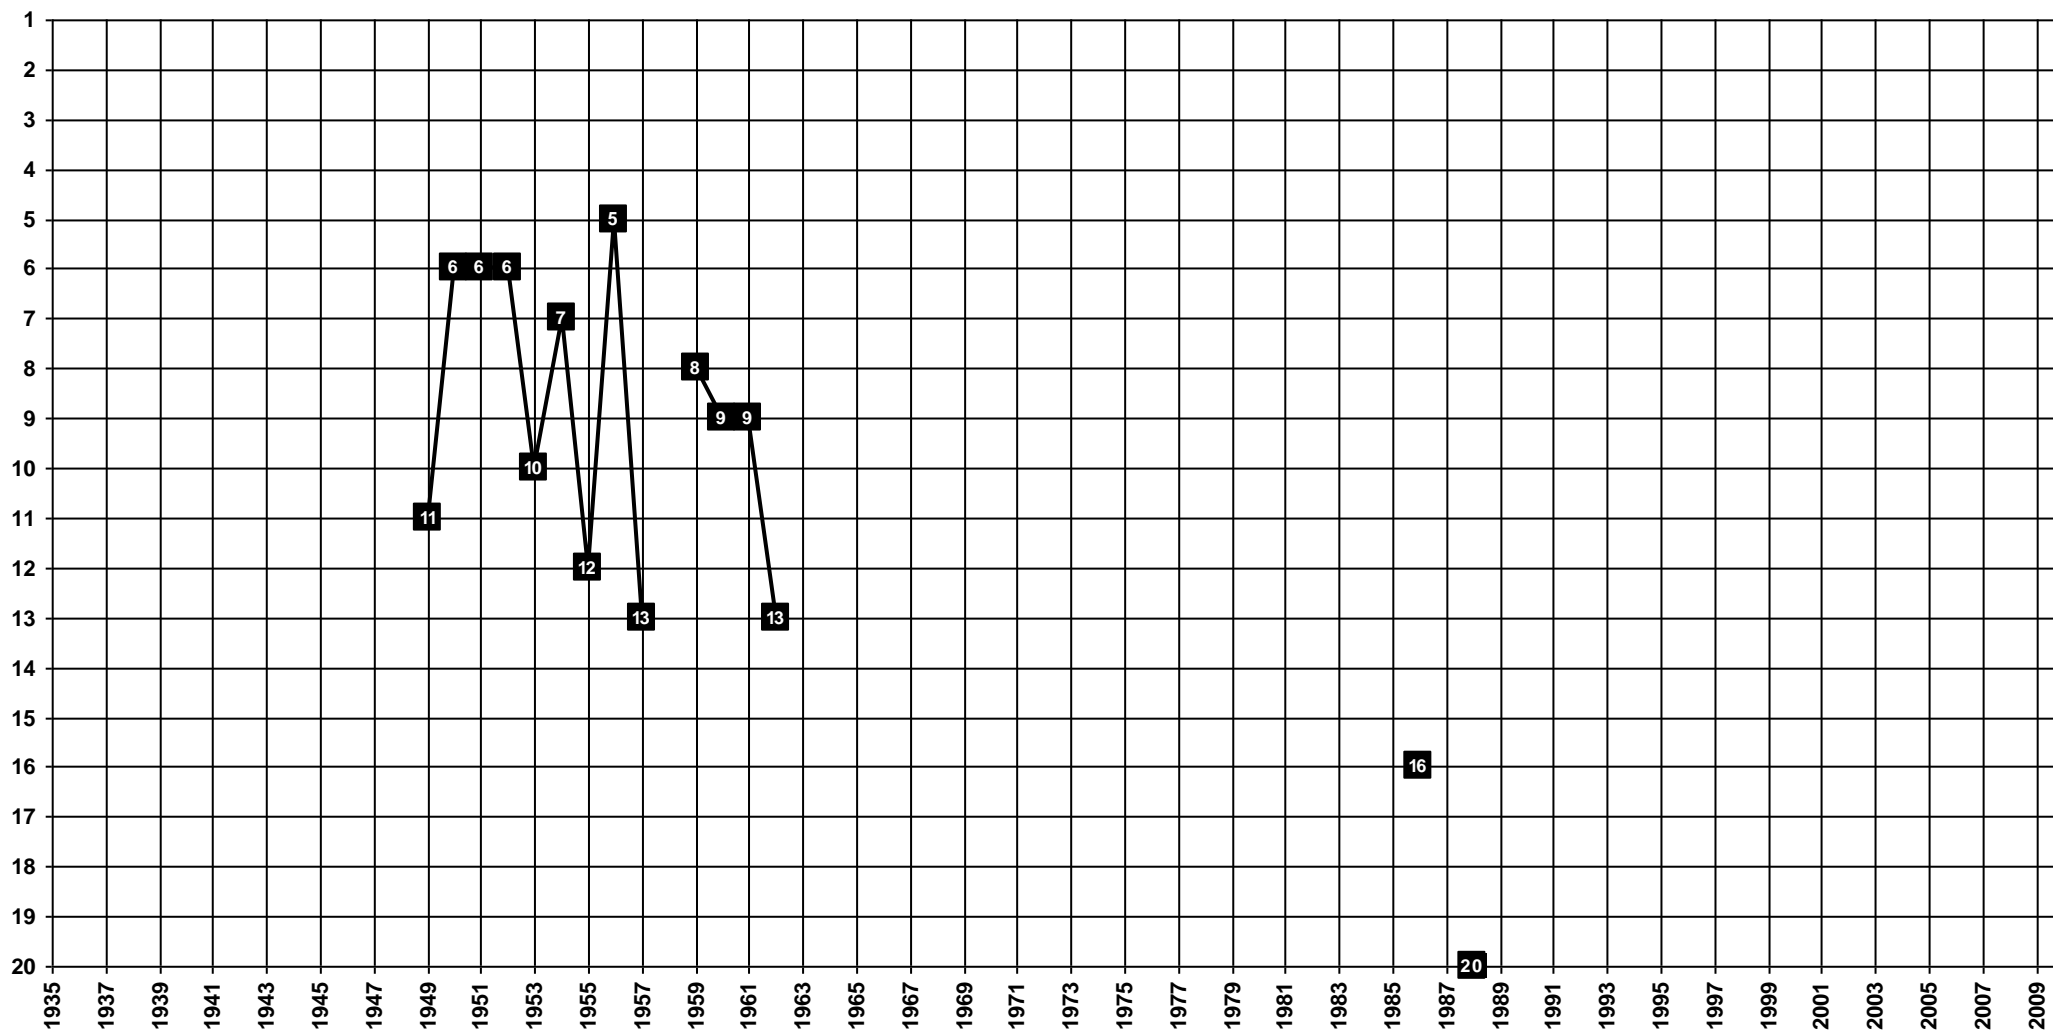

Portugal - Tier 1 - Final Table Places

1923 **SC Covilhã** [Covilhã, Castelo Branco]