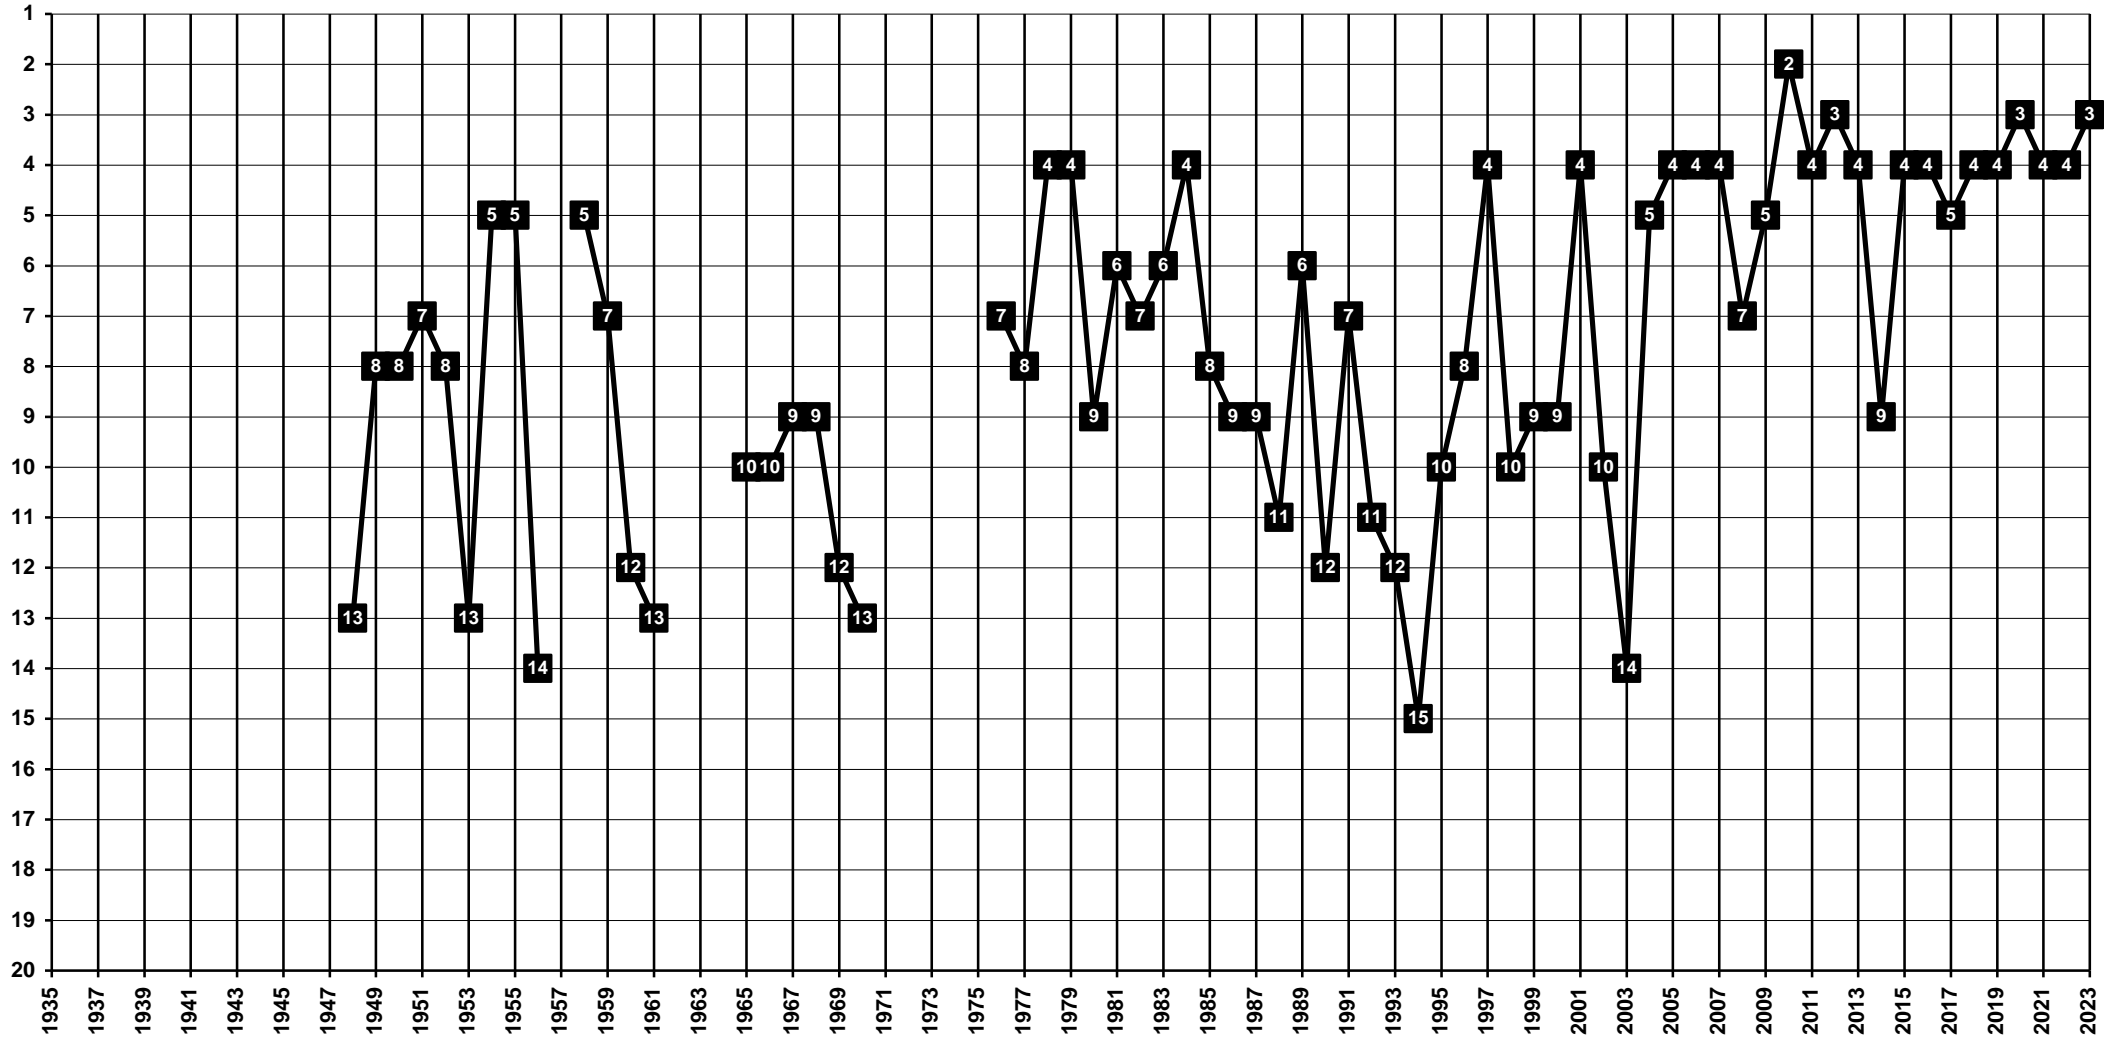

Portugal - Tier 1 - Final Table Places

1921 **SC Braga** [Braga]