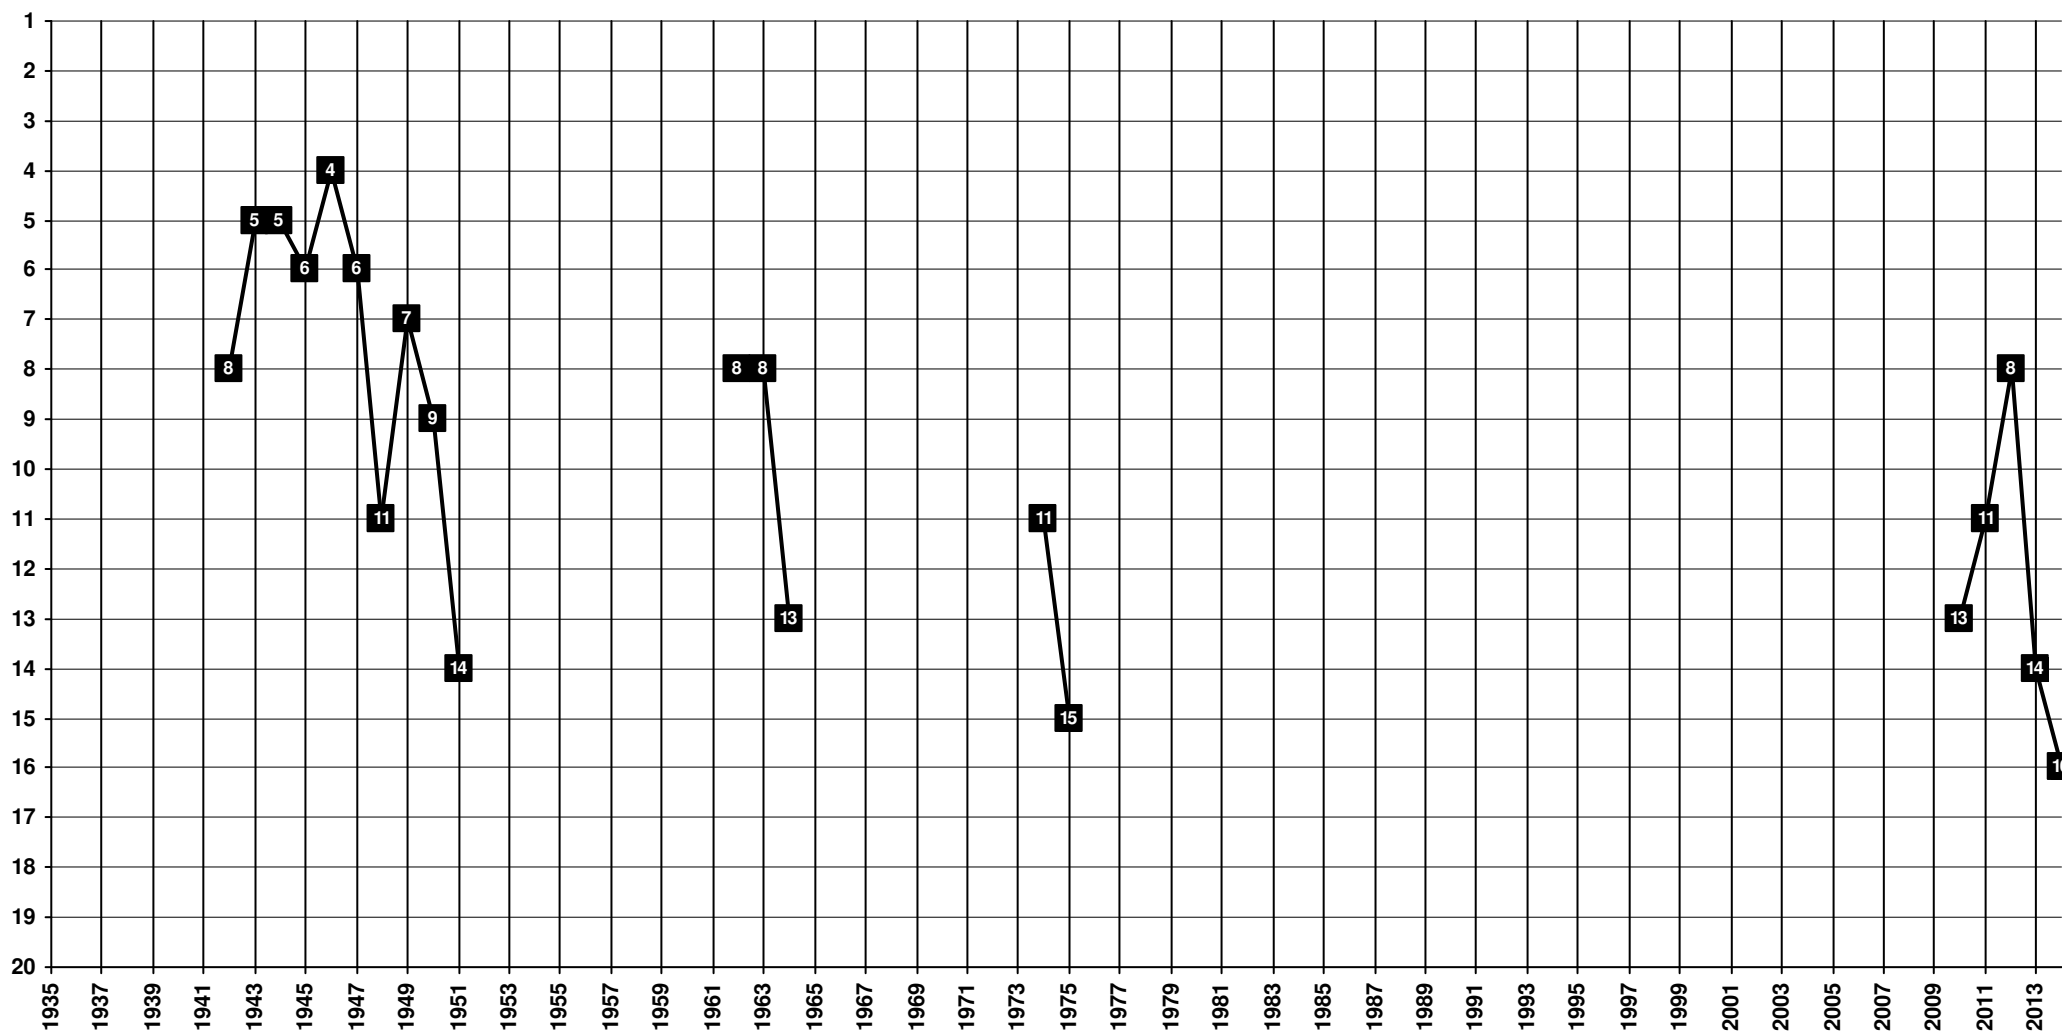

Portugal - Tier 1 - Final Table Places

1912 **SC Olhanense** [Olhão, Faro]