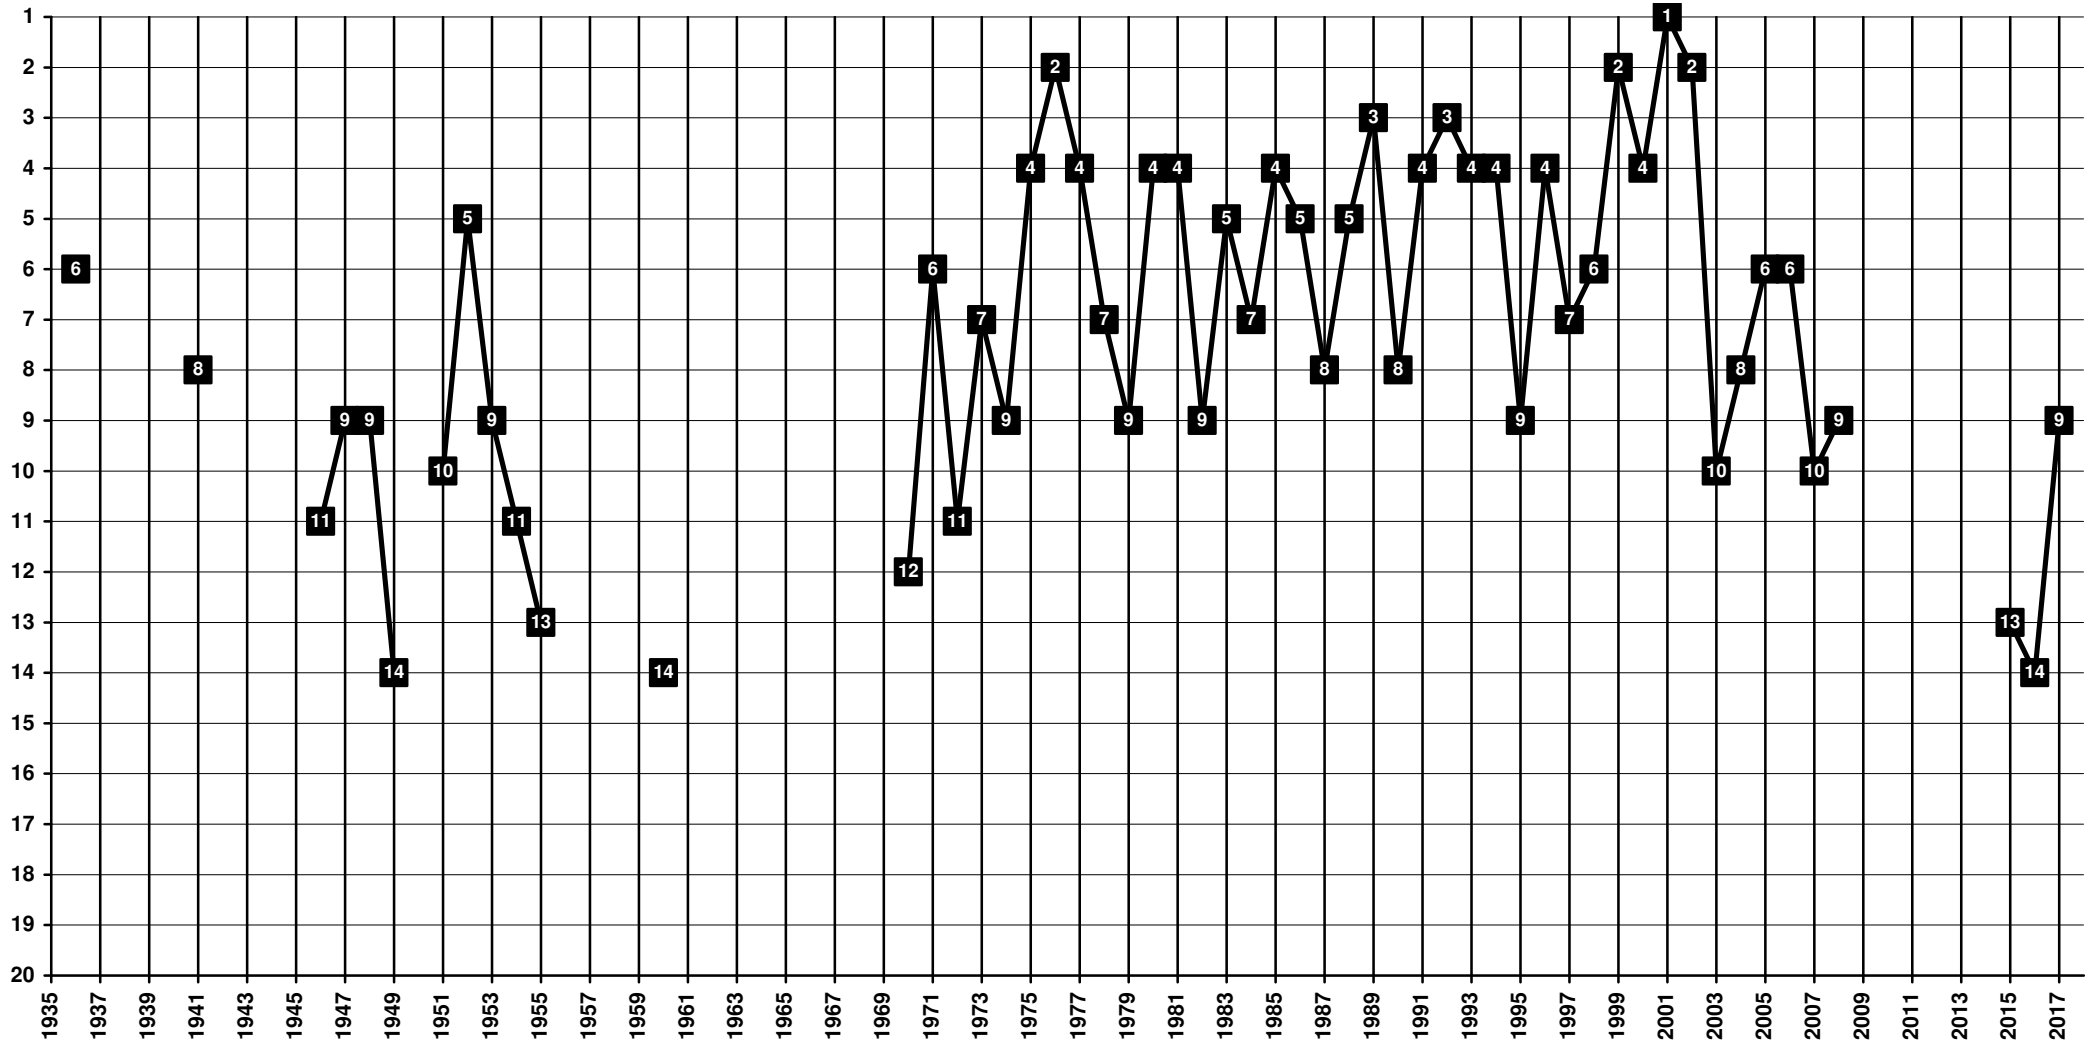

Portugal - Tier 1 - Final Table Places

1903 **Boavista FC** [Porto]