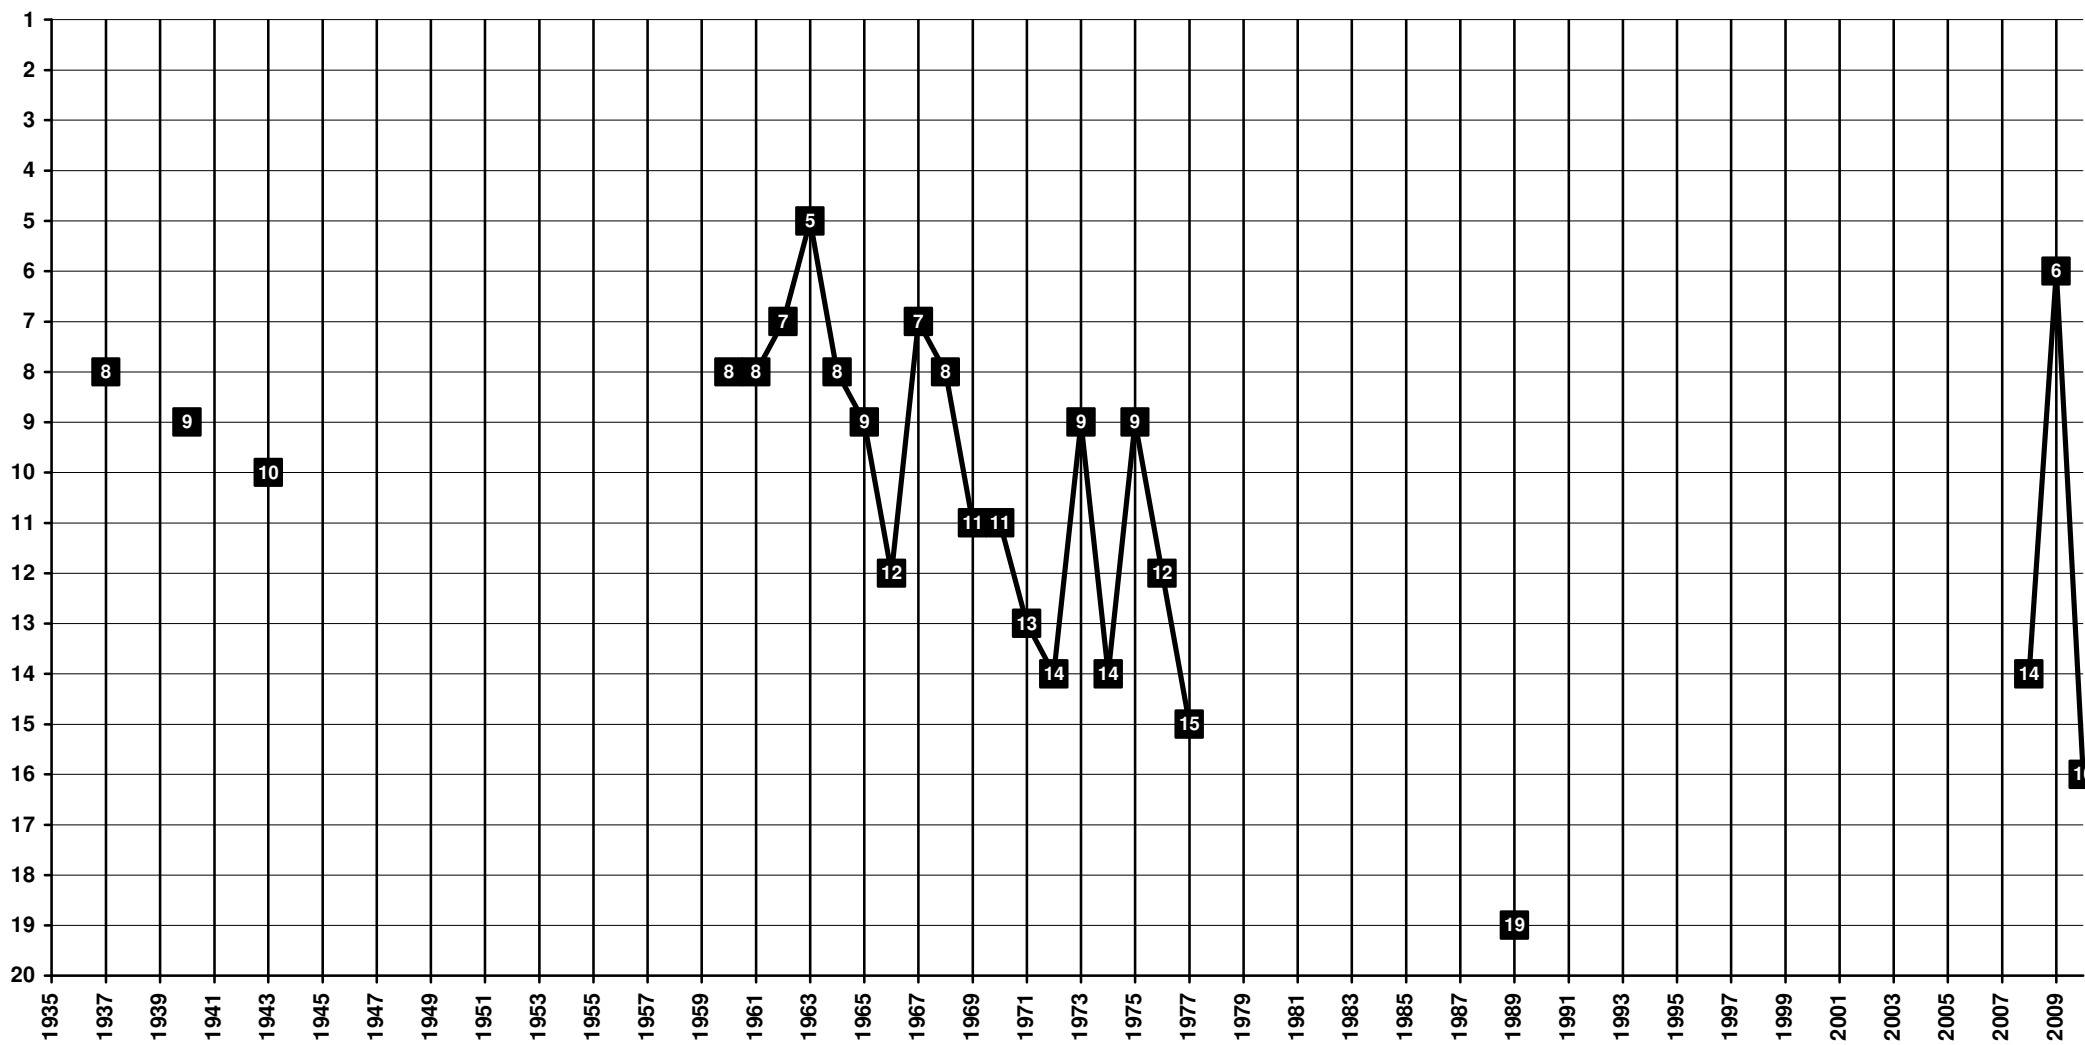

Portugal - Tier 1 - Final Table Places

1907 **Leixões SC** [Matosinhos, Porto]