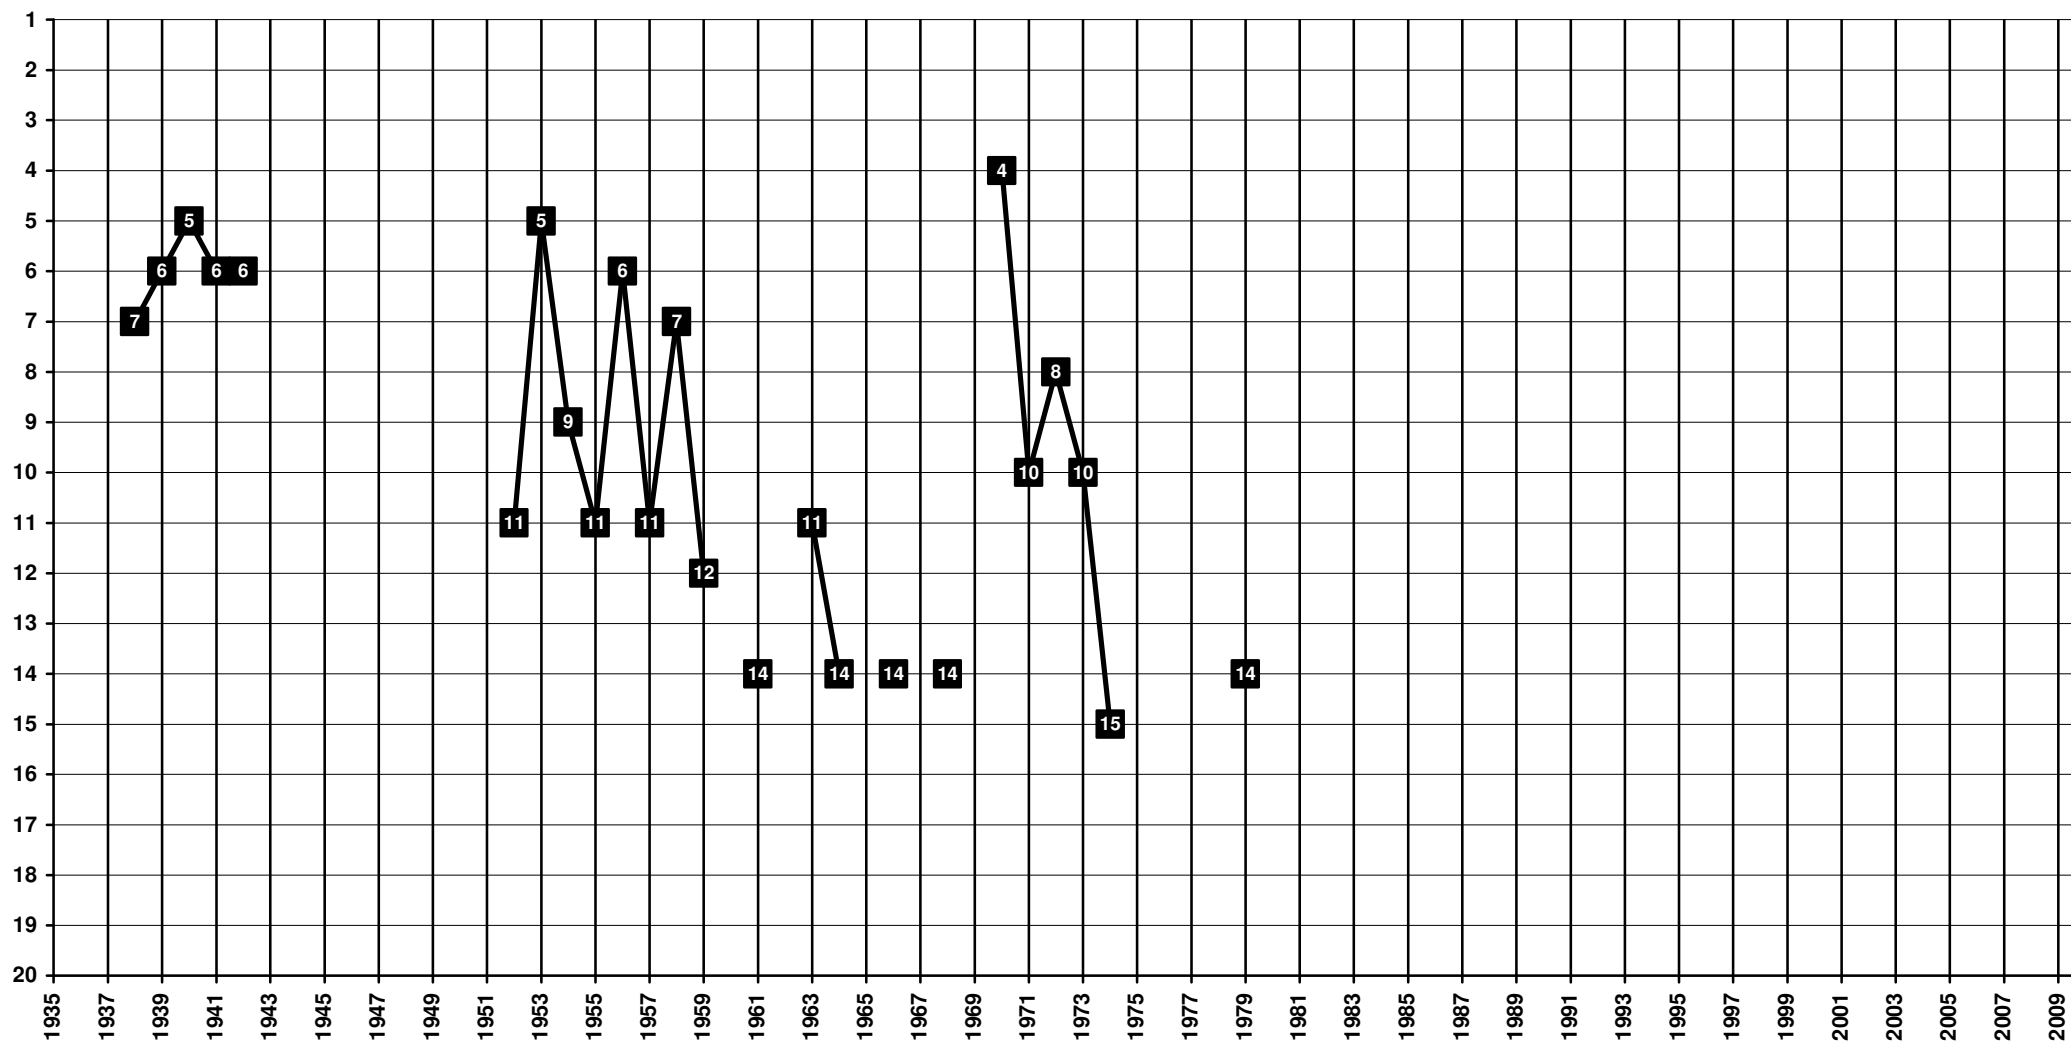

Portugal - Tier 1 - Final Table Places

1887 Académica Coimبرا [Coimbra]

Portugal - Tier 1 - Final Table Places

1942 **Atlético CP** [Lisboa]

Portugal - Tier 1 - Final Table Places

1911 **FC Barreirense** [Barreiro, Setúbal]

Portugal - Tier 1 - Final Table Places

1922 **SC Beira-Mar** [Aveiro]

Portugal - Tier 1 - Final Table Places

1919 Os Belenenses [Lisboa]

Portugal - Tier 1 - Final Table Places

1904 SL Benfica [Lisboa]

Portugal - Tier 1 - Final Table Places