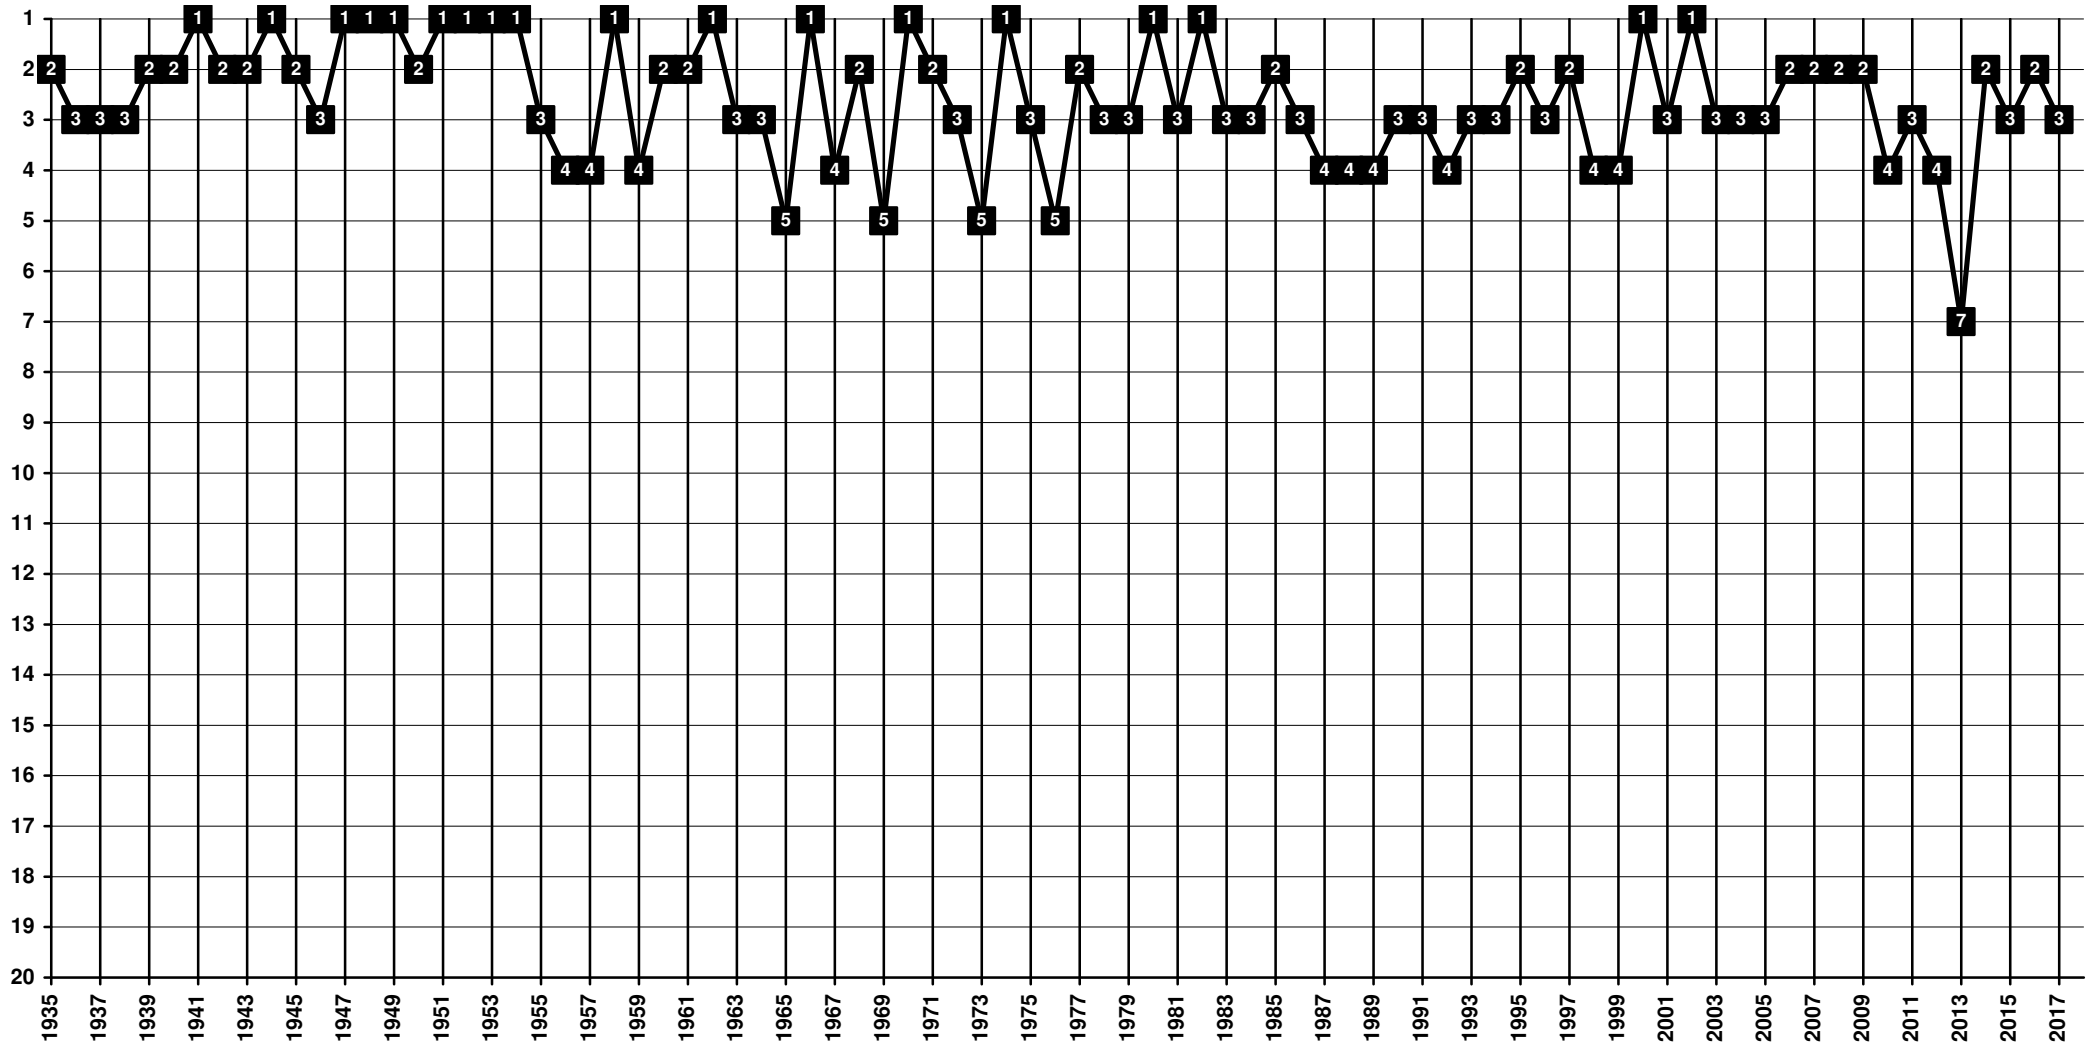

Portugal - Tier 1 - Final Table Places

1906 Sporting CP [Lisboa]