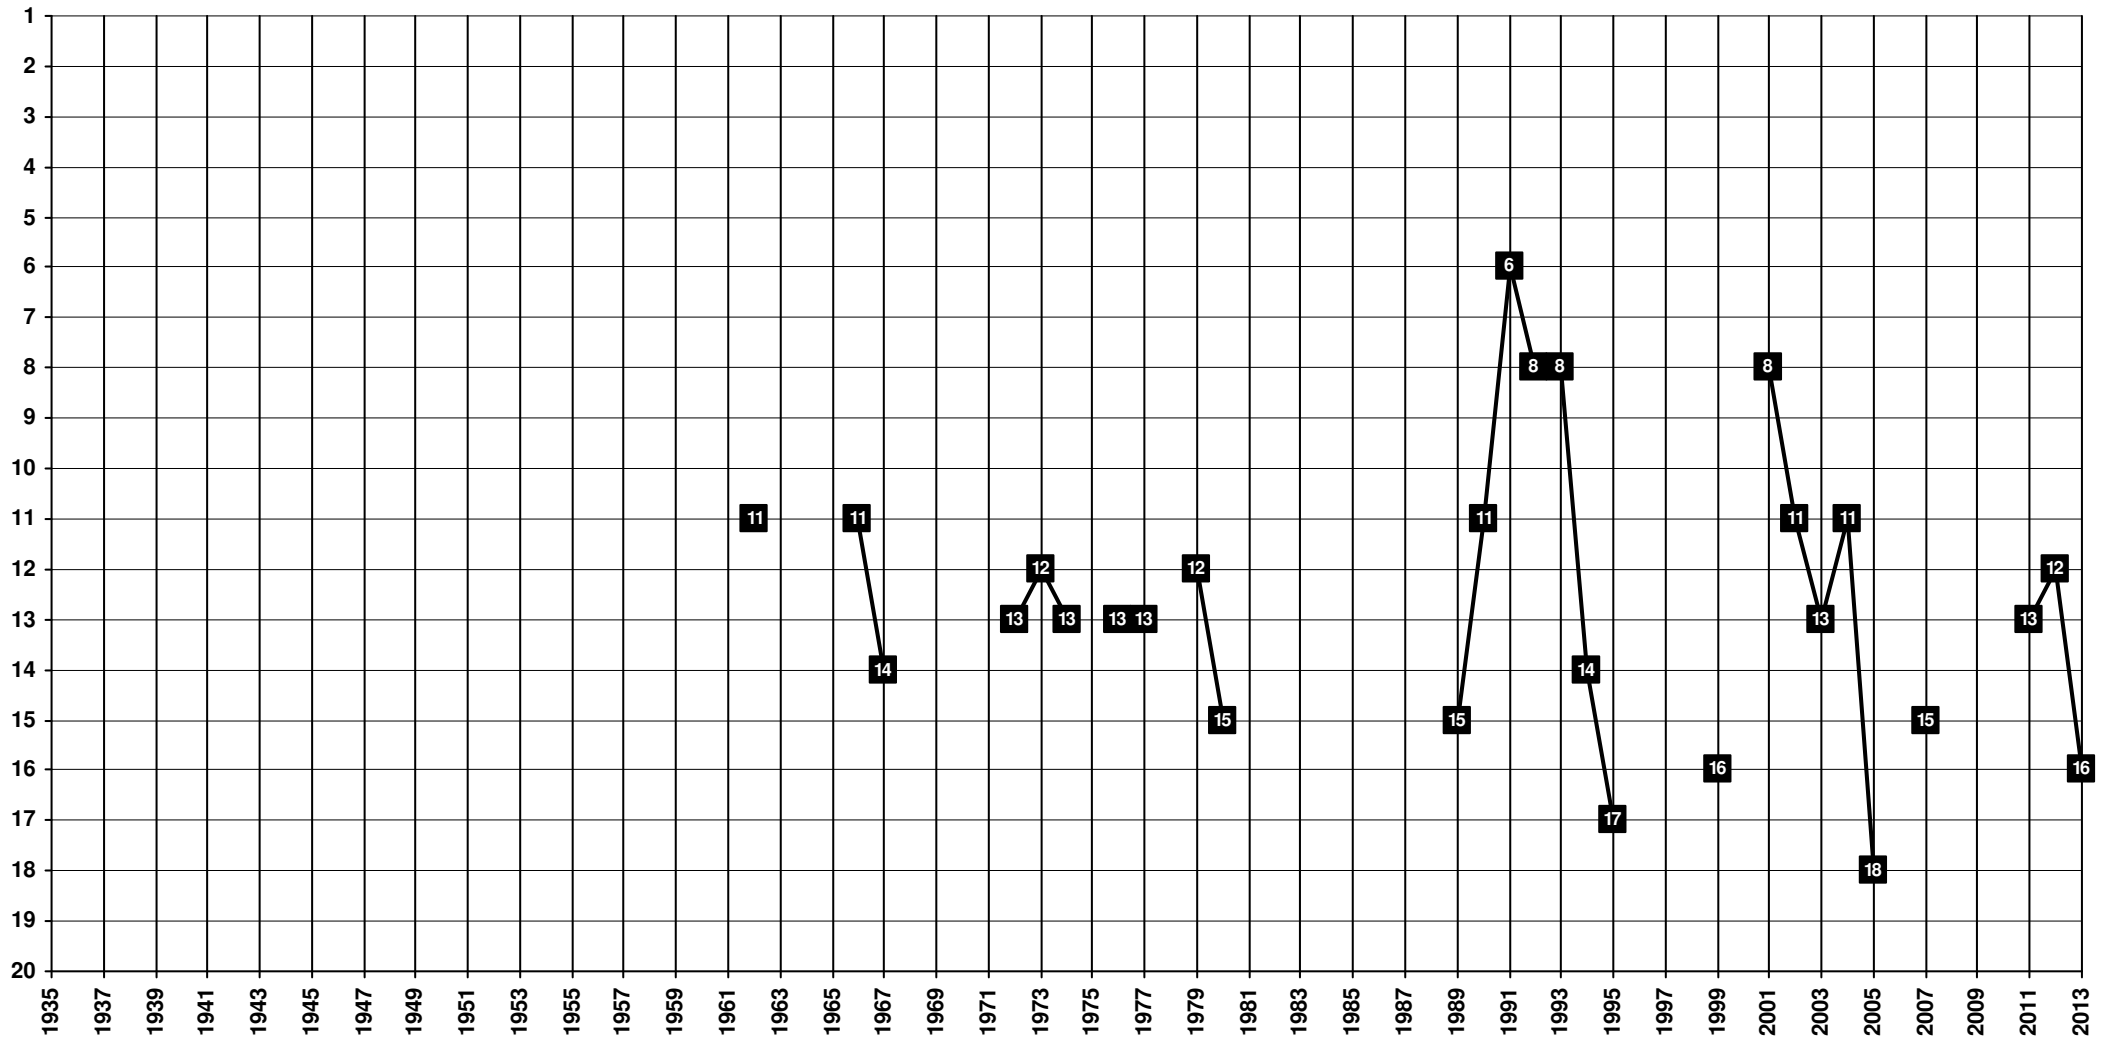

Portugal - Tier 1 - Final Table Places

1887 Académica Coimbra [Coimbra]

Portugal - Tier 1 - Final Table Places

1942 **Atlético CP** [Lisboa]

Portugal - Tier 1 - Final Table Places

1911 **FC Barreirense** [Barreiro, Setúbal]

Portugal - Tier 1 - Final Table Places

1922 **SC Beira-Mar** [Aveiro]

Portugal - Tier 1 - Final Table Places

1919 Os Belenenses [Lisboa]

Portugal - Tier 1 - Final Table Places

1904 SL Benfica [Lisboa]

Portugal - Tier 1 - Final Table Places