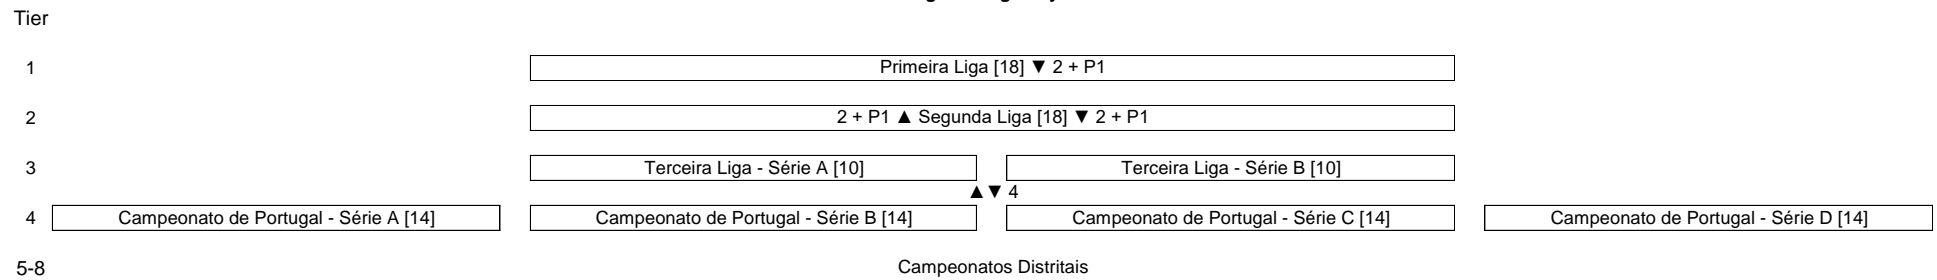

Portugal - League Pyramid

T = Tier ▲ = Promotion ▼ = Relegation P = Playoff [] = Number of Clubs

© by Soccer Library