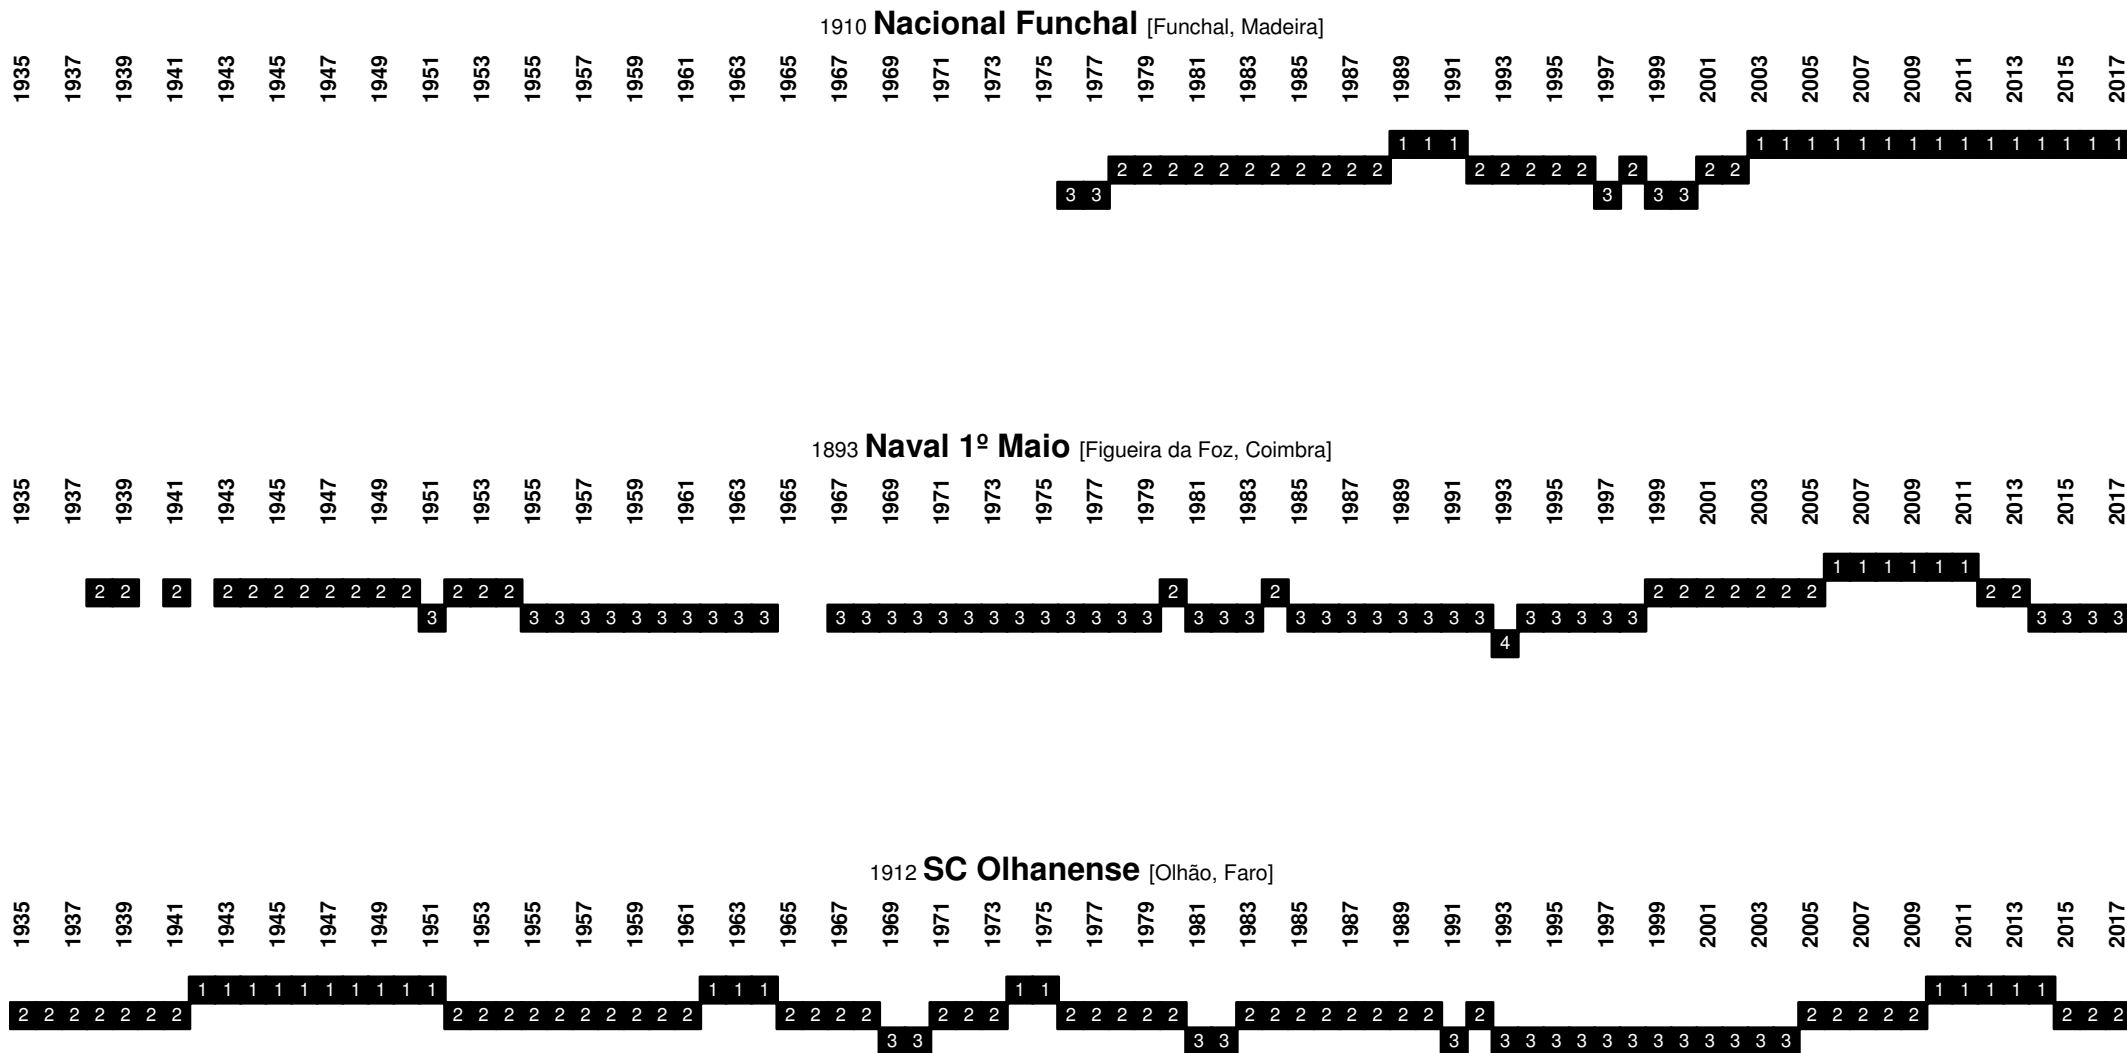

Portugal - Divisional Movements