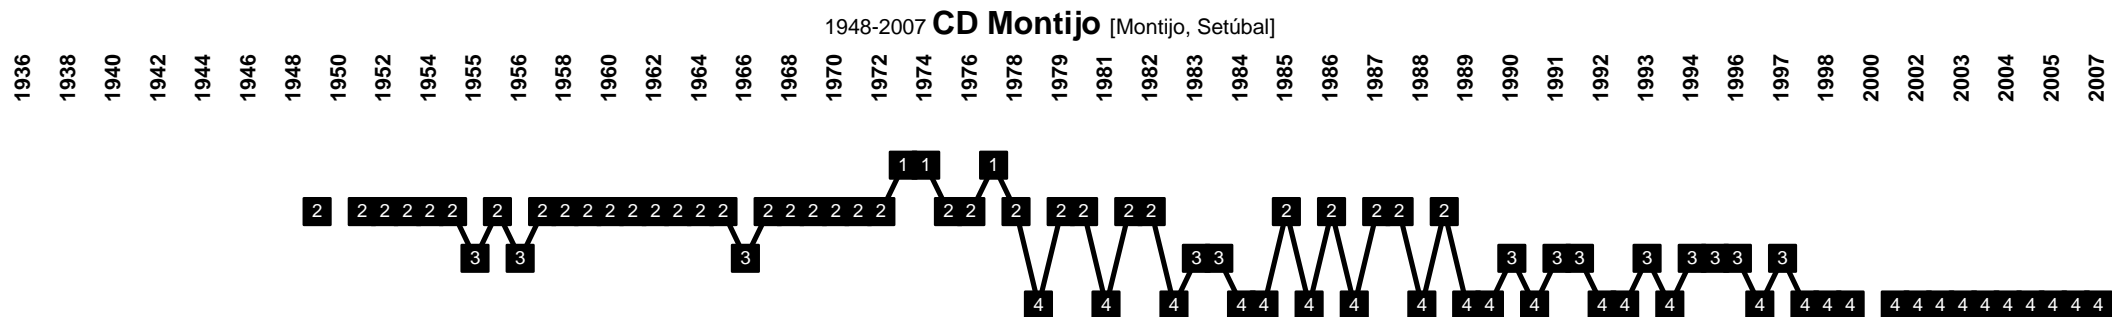

Portugal - Divisional Movements