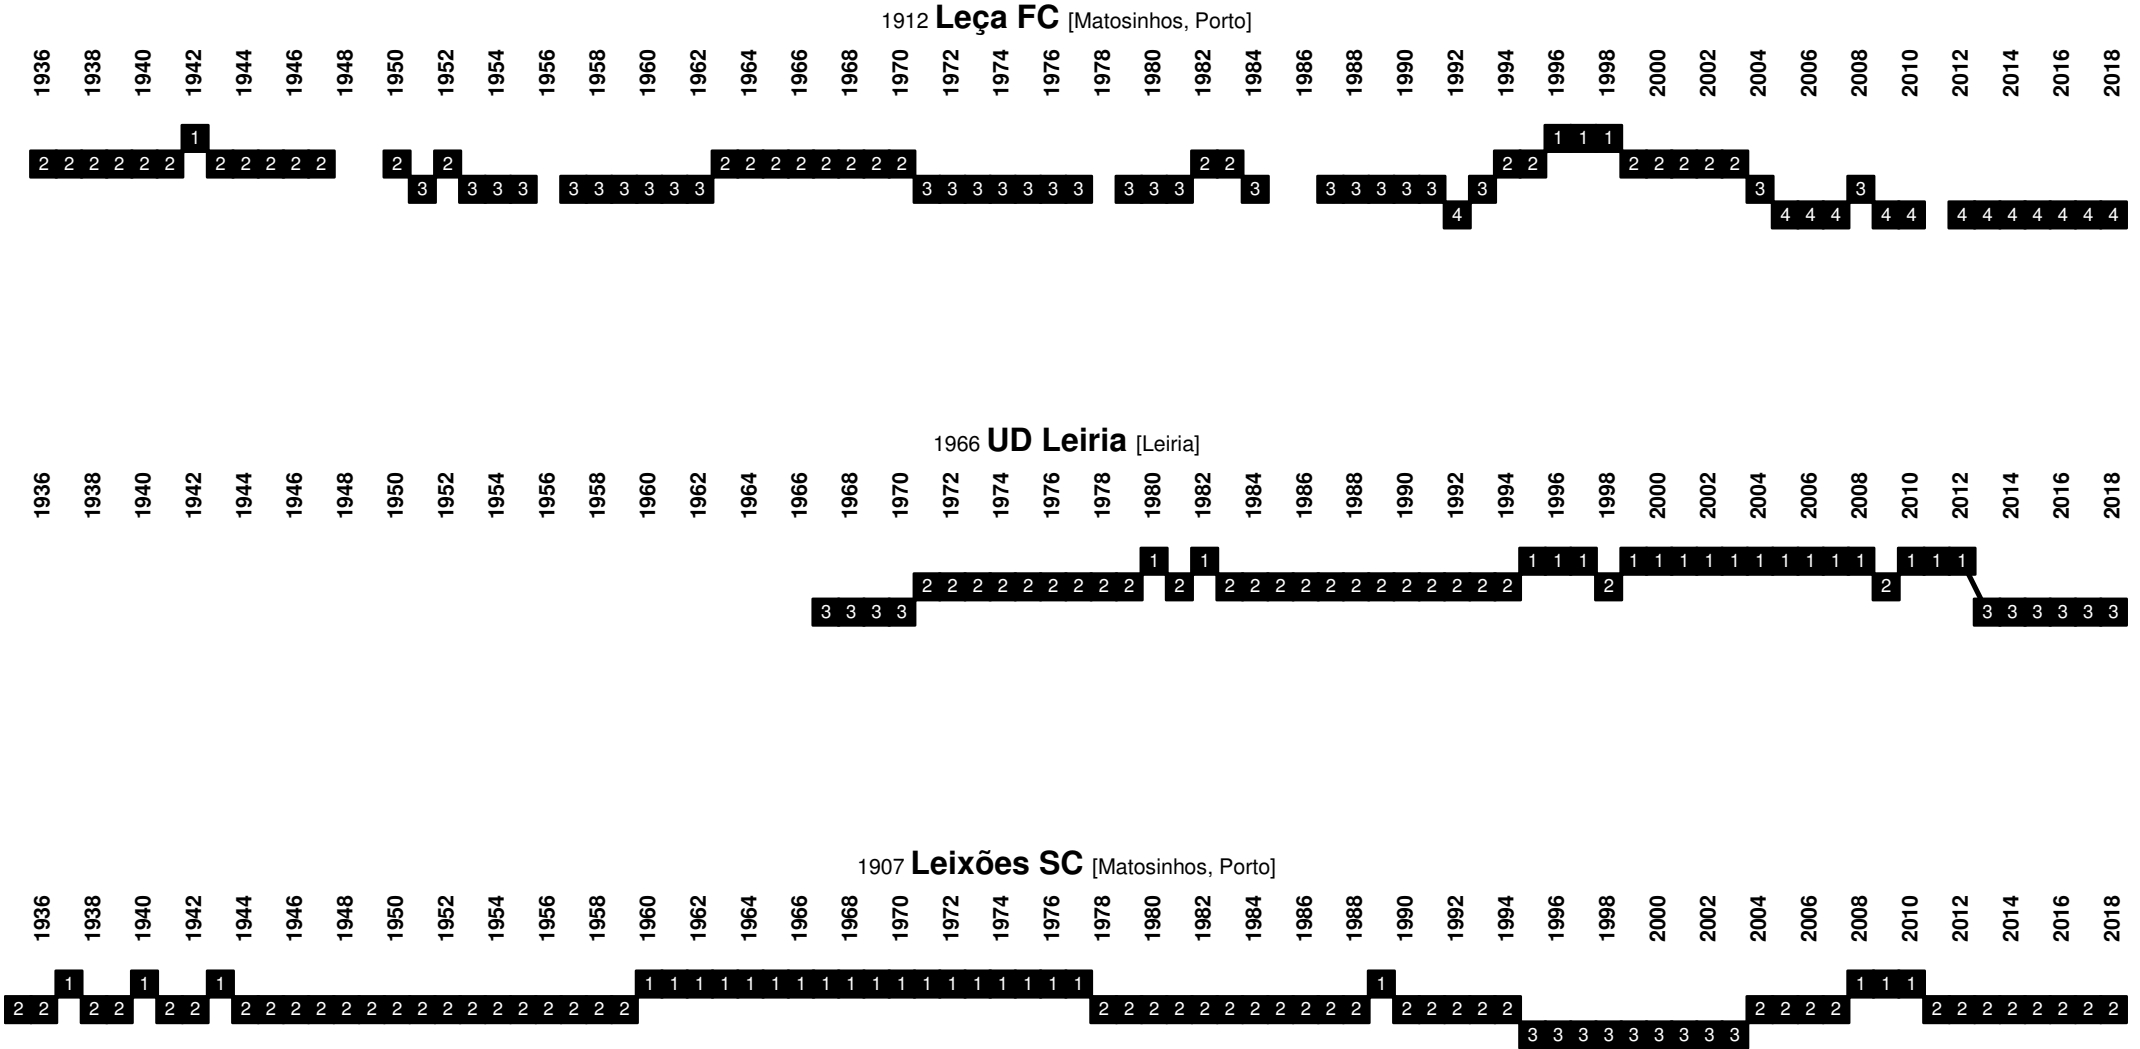

Portugal - Divisional Movements

1937 **Fabril Barreiro** | 1980 **GD Quimigal** | 2000 **Fabril Barreiro** [Barreiro, Setúbal]

1958 **AD Fafe** [Fafe, Braga]

1931 **FC Famalicão** [Vila Nova de Famalicão, Braga]

Portugal - Divisional Movements

Portugal - Divisional Movements

1933 **SC Freamunde** [Paços de Ferreira, Porto]

1924 **Gil Vicente FC** [Barcelos, Braga]

1918 **Juventude Évora** [Évora]

Portugal - Divisional Movements

Portugal - Divisional Movements

1922 **UD Oliveirense** [Oliveira de Azeméis, Porto]

1946 **Oriental Lisboa** [Lisboa]

1950 **FC Paços de Ferreira** [Paços de Ferreira, Porto]

Portugal - Divisional Movements

Portugal - Divisional Movements

Portugal - Divisional Movements

Portugal - Divisional Movements

Portugal - Divisional Movements

1917 **SCU Torreense** [Torres Vedras, Lisboa]

1930 **CD Trofense** [Trofa, Porto]