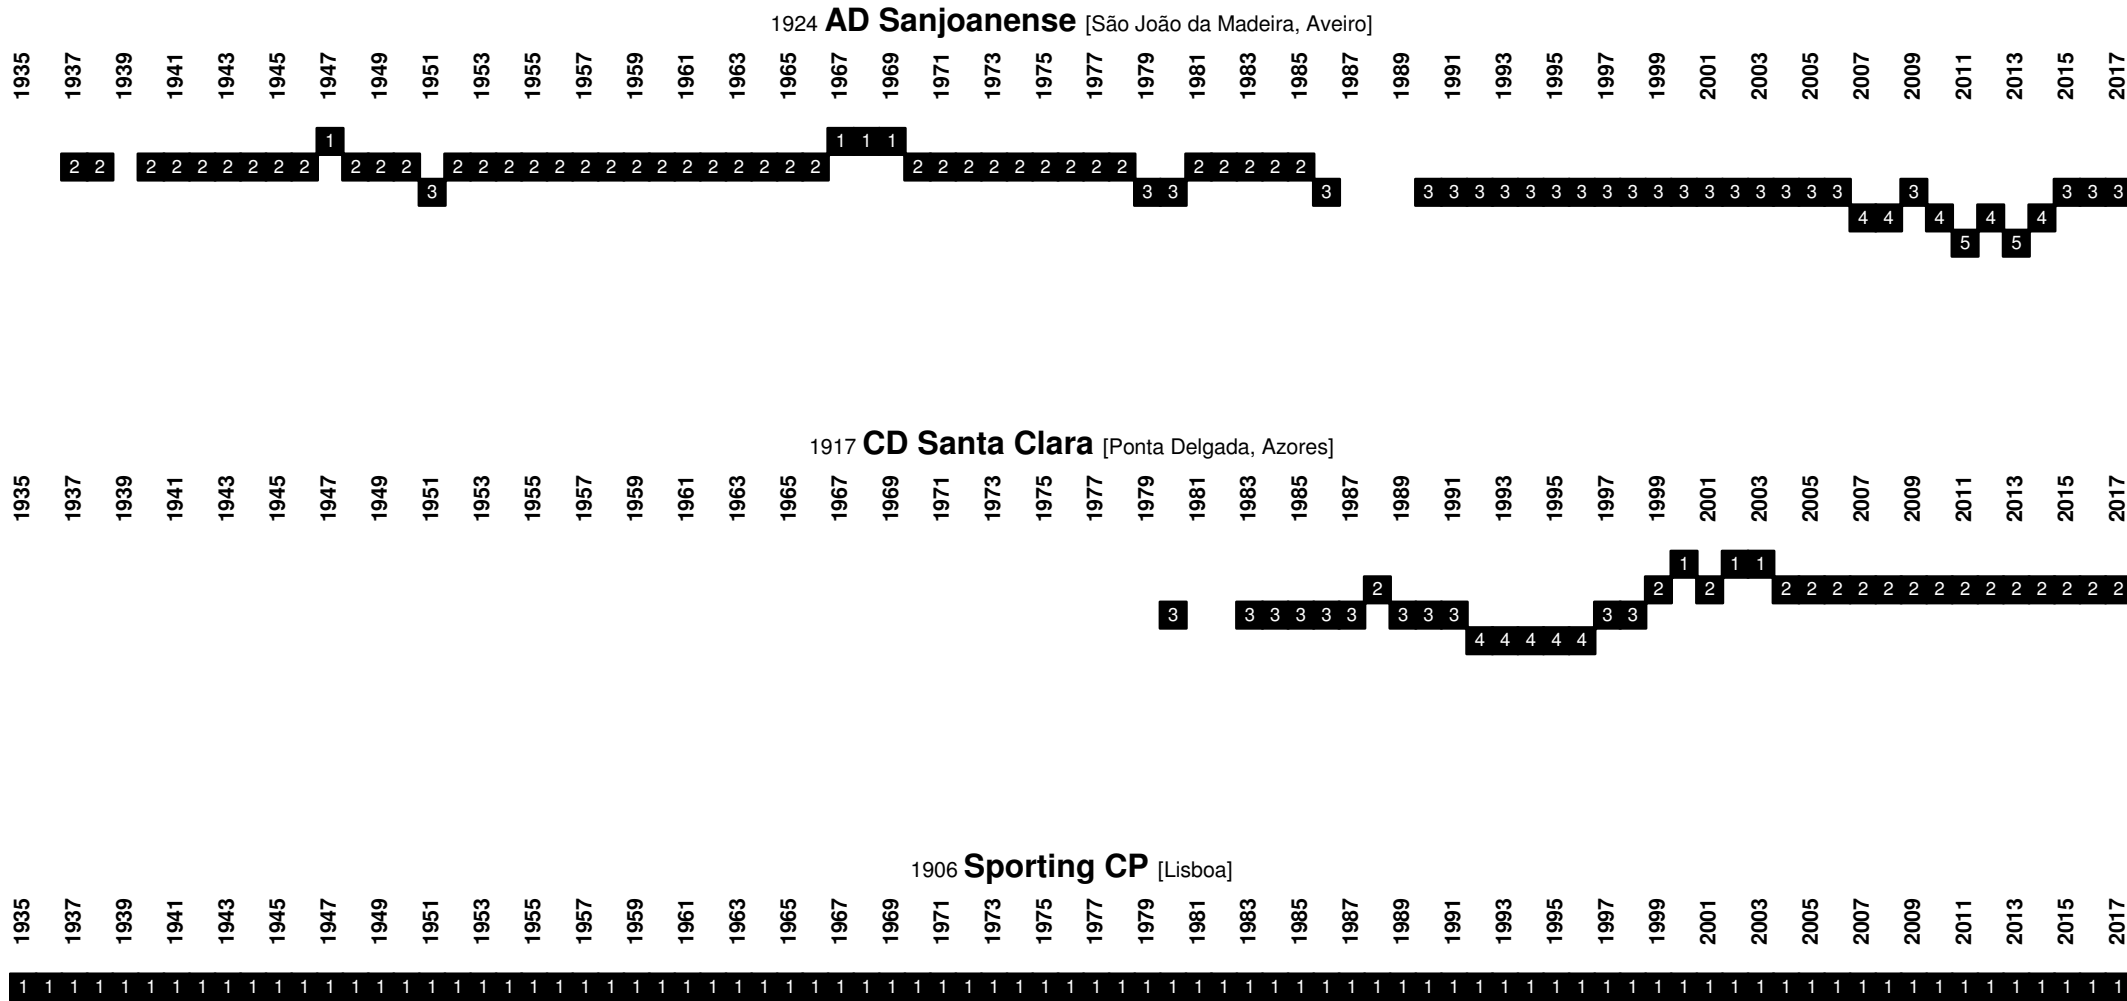

Portugal - Divisional Movements

Portugal - Divisional Movements

Portugal - Divisional Movements

Portugal - Divisional Movements

Portugal - Divisional Movements

Portugal - Divisional Movements

1935 1937 1939 1941 1943 1945 1947 1949 1951 1953 1955 1957 1959 1961 1963 1965 1967 1969 1971 1973 1975 1977 1979 1981 1983 1985 1987 1989 1991 1993 1995 1997 1999 2001 2003 2005 2007 2009 2011 2013 2015 2017

1930 CD Trofense [Trofa, Porto]

1935 1937 1939 1941 1943 1945 1947 1949 1951 1953 1955 1957 1959 1961 1963 1965 1967 1969 1971 1973 1975 1977 1979 1981 1983 1985 1987 1989 1991 1993 1995 1997 1999 2001 2003 2005 2007 2009 2011 2013 2015 2017

1919 União Coimbra [Coimbra]

1935 1937 1939 1941 1943 1945 1947 1949 1951 1953 1955 1957 1959 1961 1963 1965 1967 1969 1971 1973 1975 1977 1979 1981 1983 1985 1987 1989 1991 1993 1995 1997 1999 2001 2003 2005 2007 2009 2011 2013 2015 2017