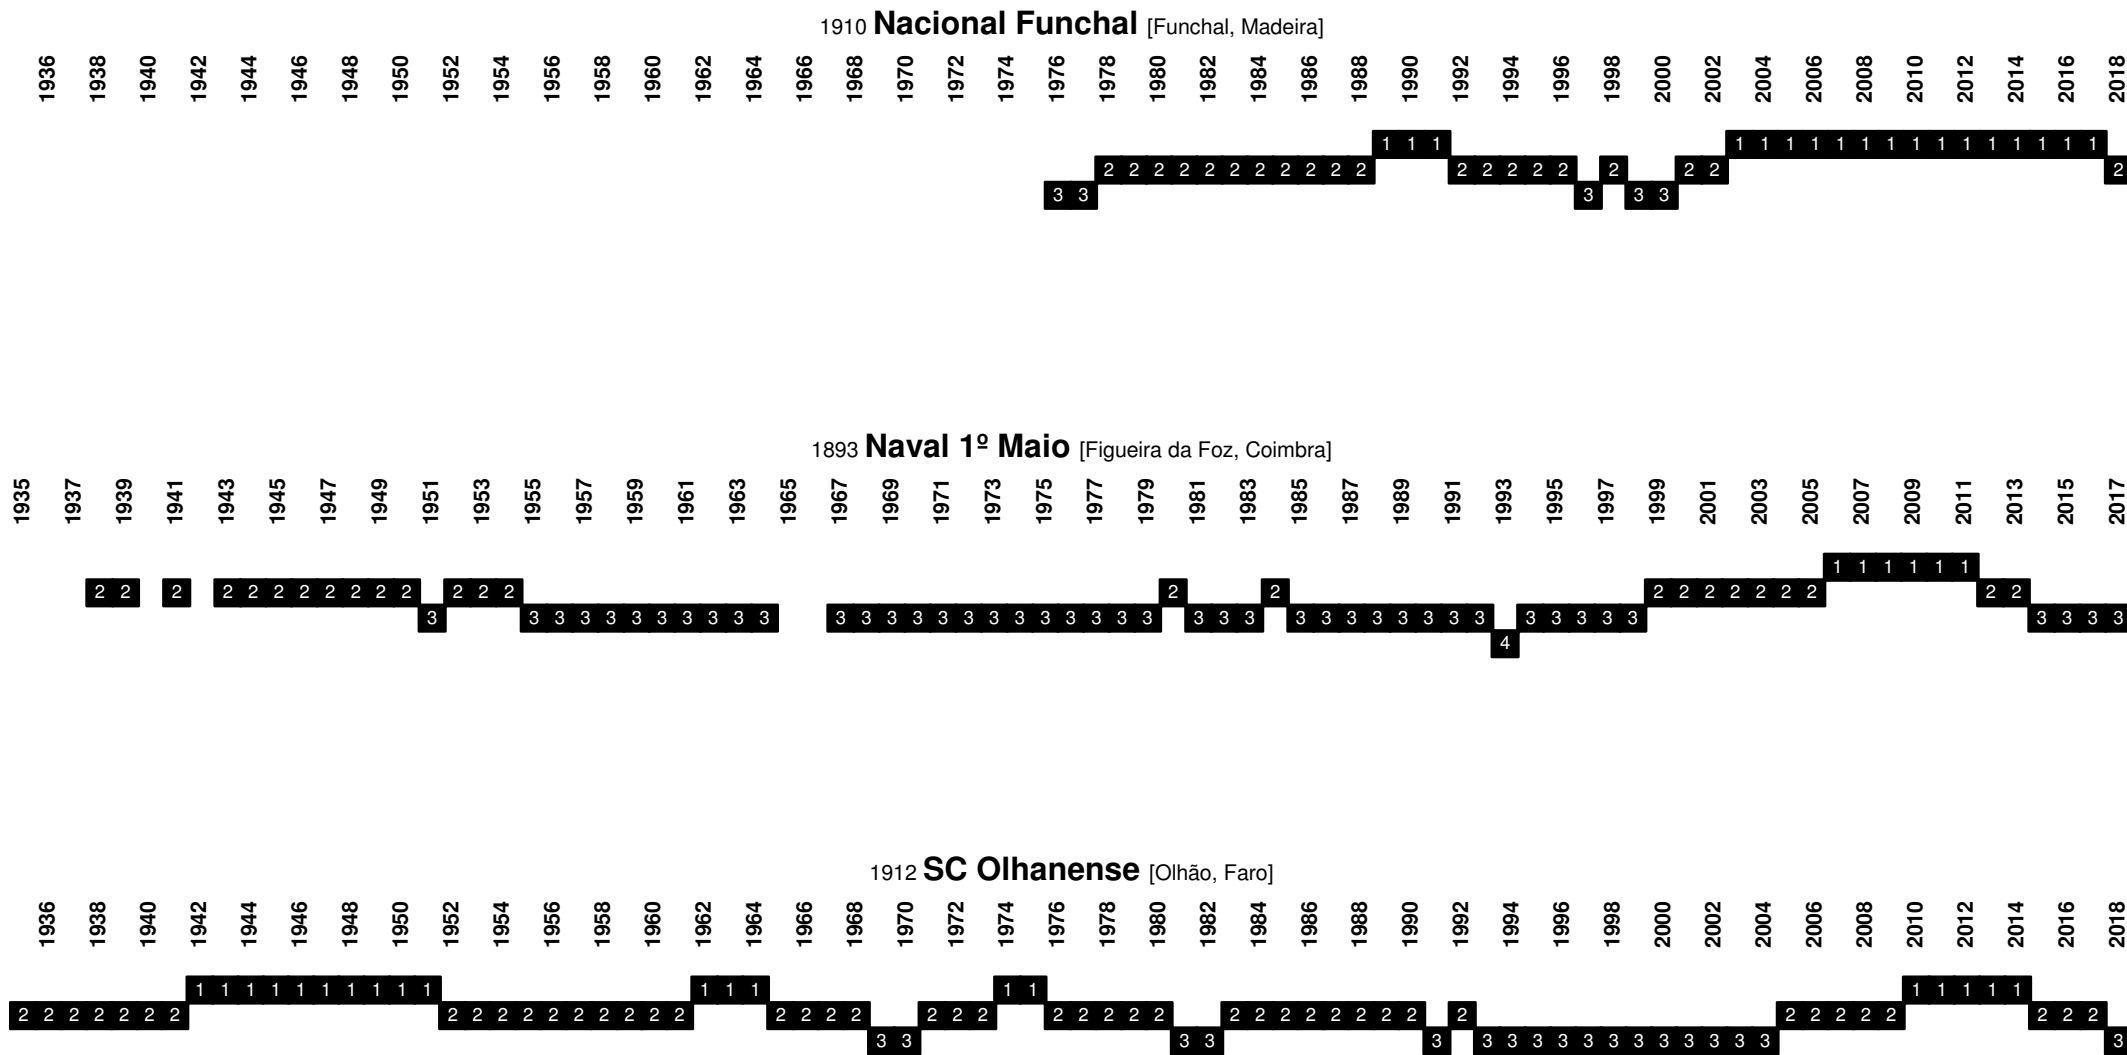

Portugal - Divisional Movements

1937 **Fabril Barreiro** | 1980 **GD Quimigal** | 2000 **Fabril Barreiro** [Barreiro, Setúbal]

1958 **AD Fafe** [Fafe, Braga]

1931 **FC Famalicão** [Vila Nova de Famalicão, Braga]

Portugal - Divisional Movements

Portugal - Divisional Movements

1933 **SC Freamunde** [Paços de Ferreira, Porto]

1924 **Gil Vicente FC** [Barcelos, Braga]

1918 **Juventude Évora** [Évora]

Portugal - Divisional Movements

Portugal - Divisional Movements

Portugal - Divisional Movements

1910 **Marítimo Funchal** [Funchal, Madeira]

1948-2007 **CD Montijo** [Montijo, Setúbal]

1938 **Moreirense FC** [Guimarães, Braga]

Portugal - Divisional Movements

Portugal - Divisional Movements

1922 **UD Oliveirense** [Oliveira de Azeméis, Porto]

1946 **Oriental Lisboa** [Lisboa]

1950 **FC Paços de Ferreira** [Paços de Ferreira, Porto]

Portugal - Divisional Movements