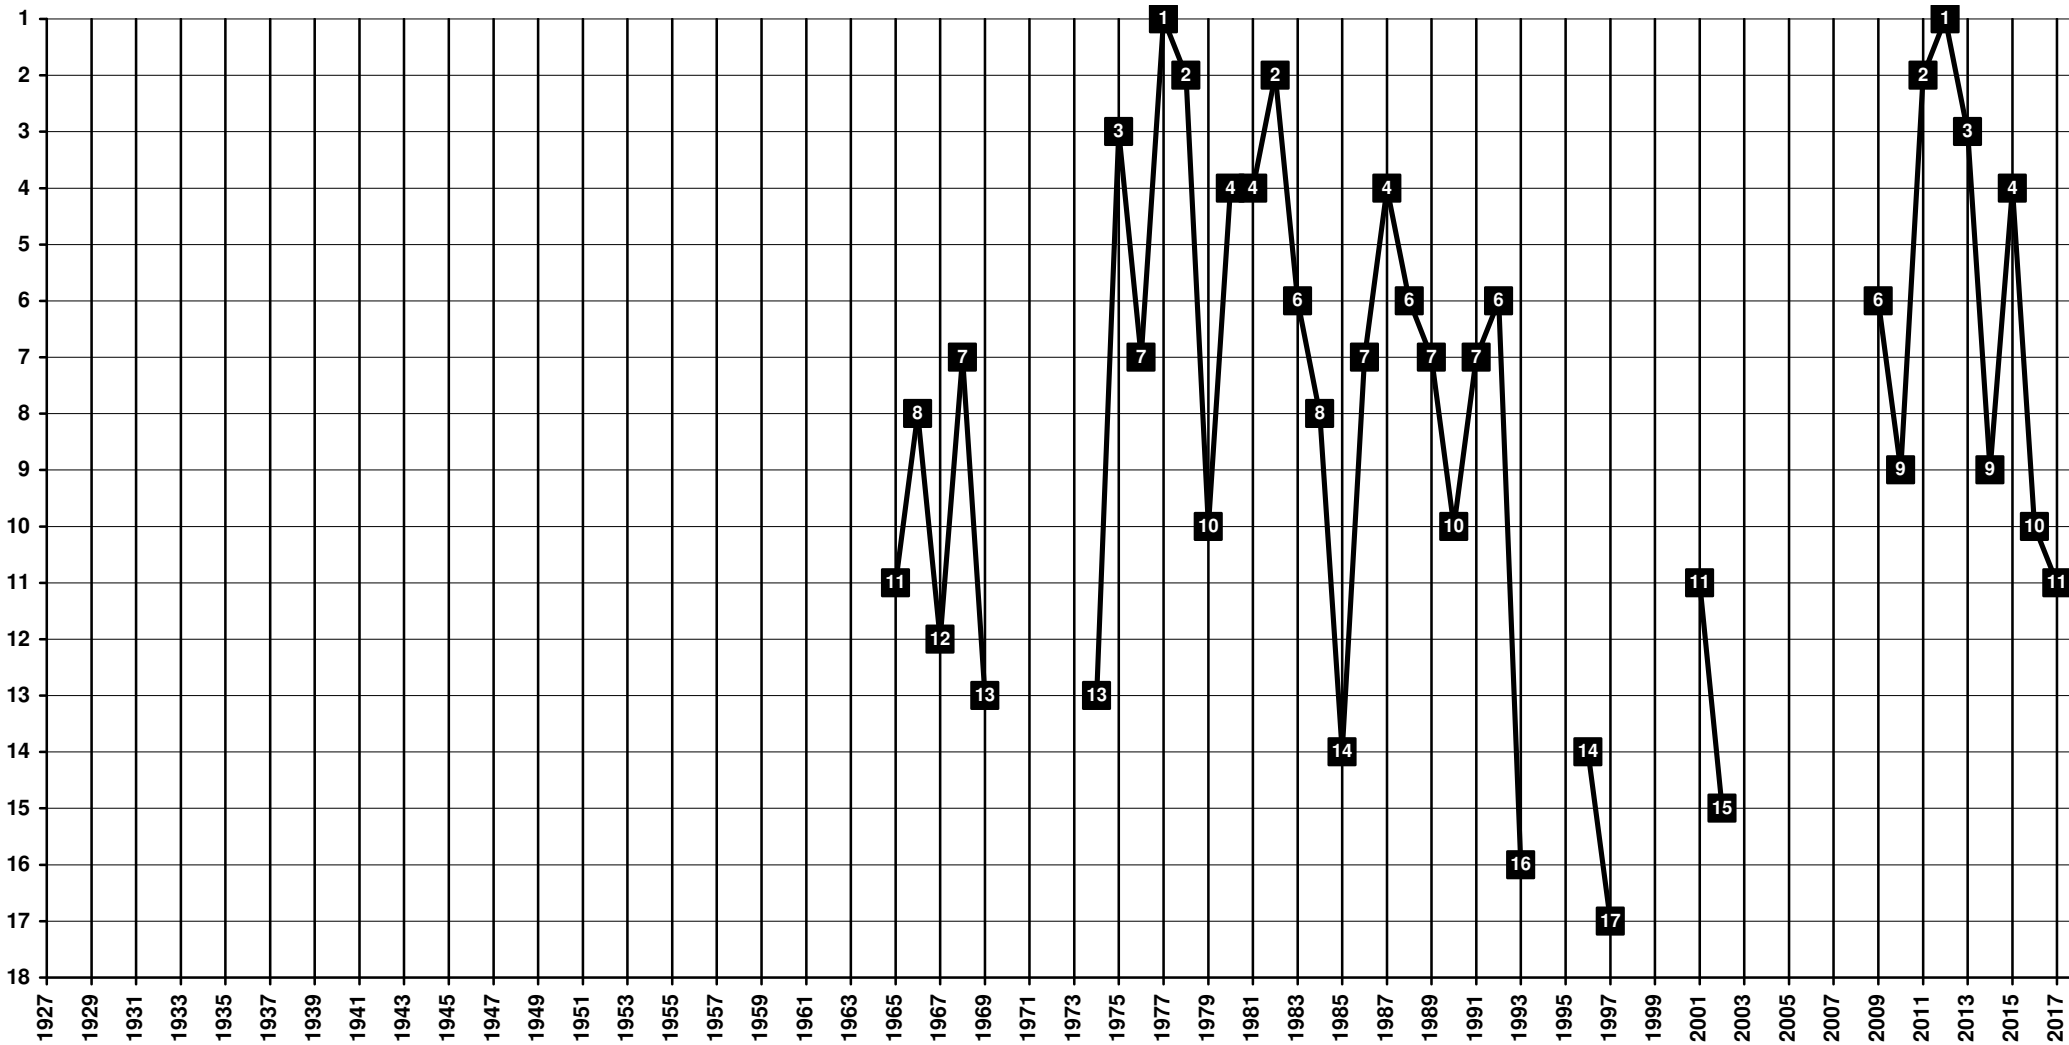

Poland - Tier 1 - Final Table Places

1947 **Pionier Wroclaw** | 1949 **Legia Wroclaw** | 1951 **OWKS Wroclaw** | 1955 **CWKS Wroclaw** | 1957 **Slask Wroclaw** [Wrocław, dolnośląskie]