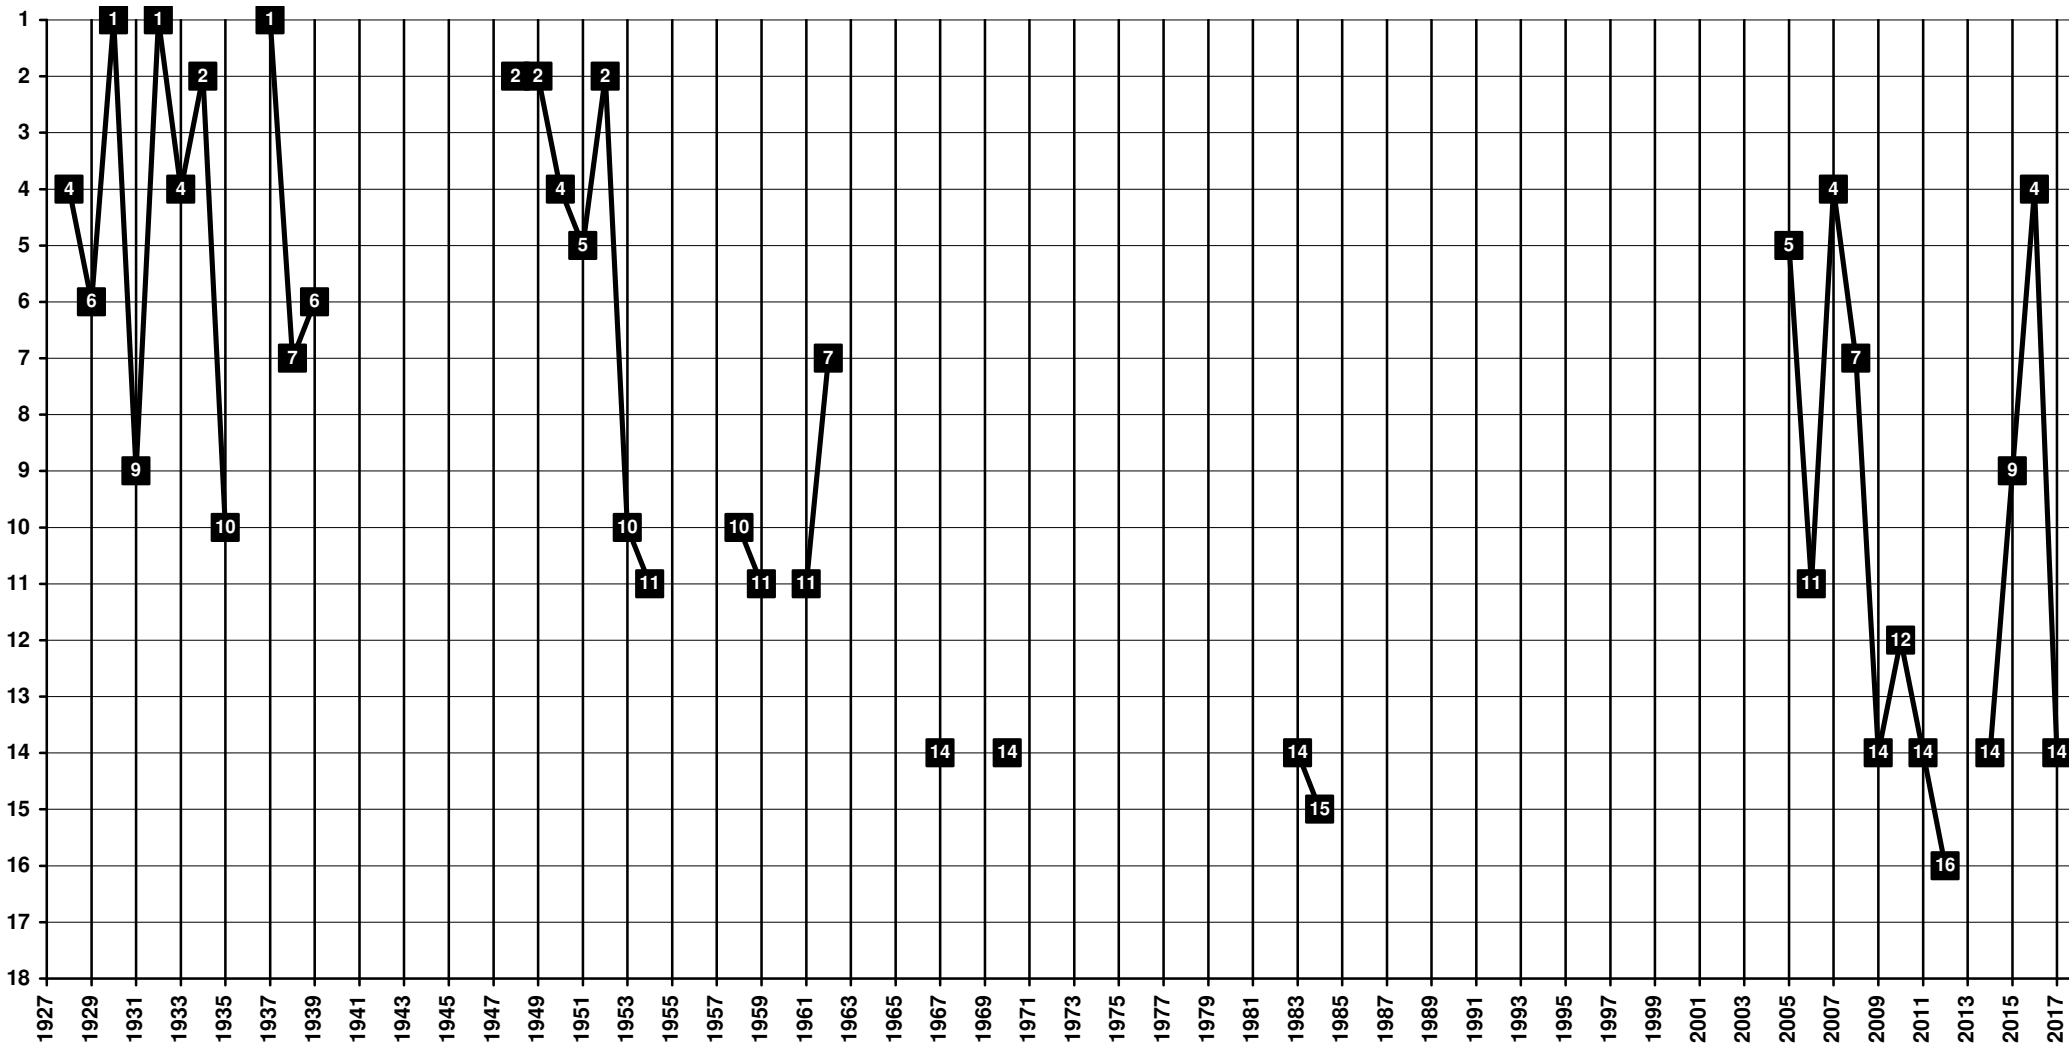

Poland - Tier 1 - Final Table Places

1973 merge of Iskra and SHL to **Korona Kielce** [Kielce, świętokrzyskie]

Poland - Tier 1 - Final Table Places

1906 **Cracovia Krakow** | 1949 **Ogniwo Krakow** | 1954 **Sparta Krakow** | 1955 **Cracovia Krakow** [Kraków, małopolskie]