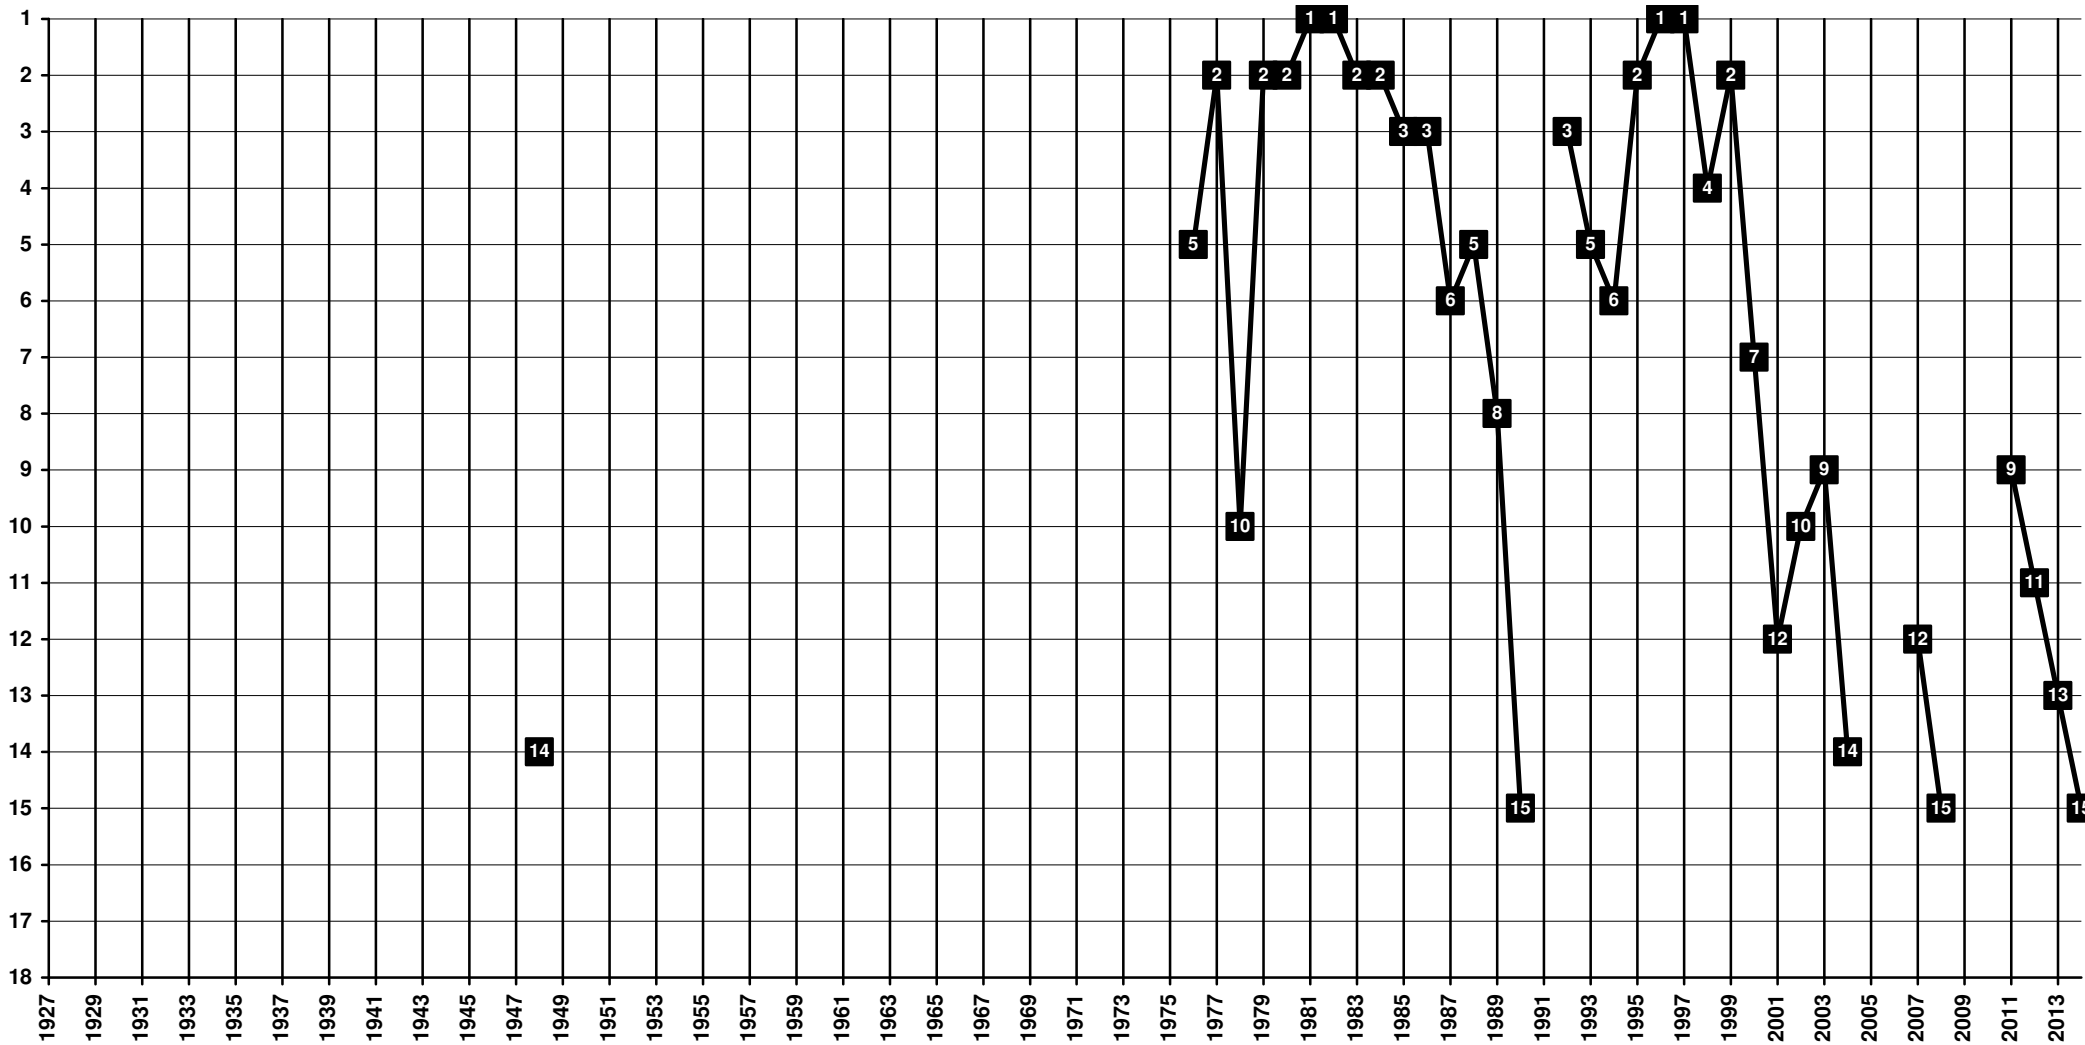

Poland - Tier 1 - Final Table Places

1908 LKS Lodz | 1949 LKS-Wlokniaz Lodz | 1955 LKS Lodz [Łódź, łódzkie]

Poland - Tier 1 - Final Table Places

1910 **Widzew Lodz** | 1950 **Wlokniarz Widzew Lodz** | 1954 **Widzew Lodz** [Łódź, łódzkie]