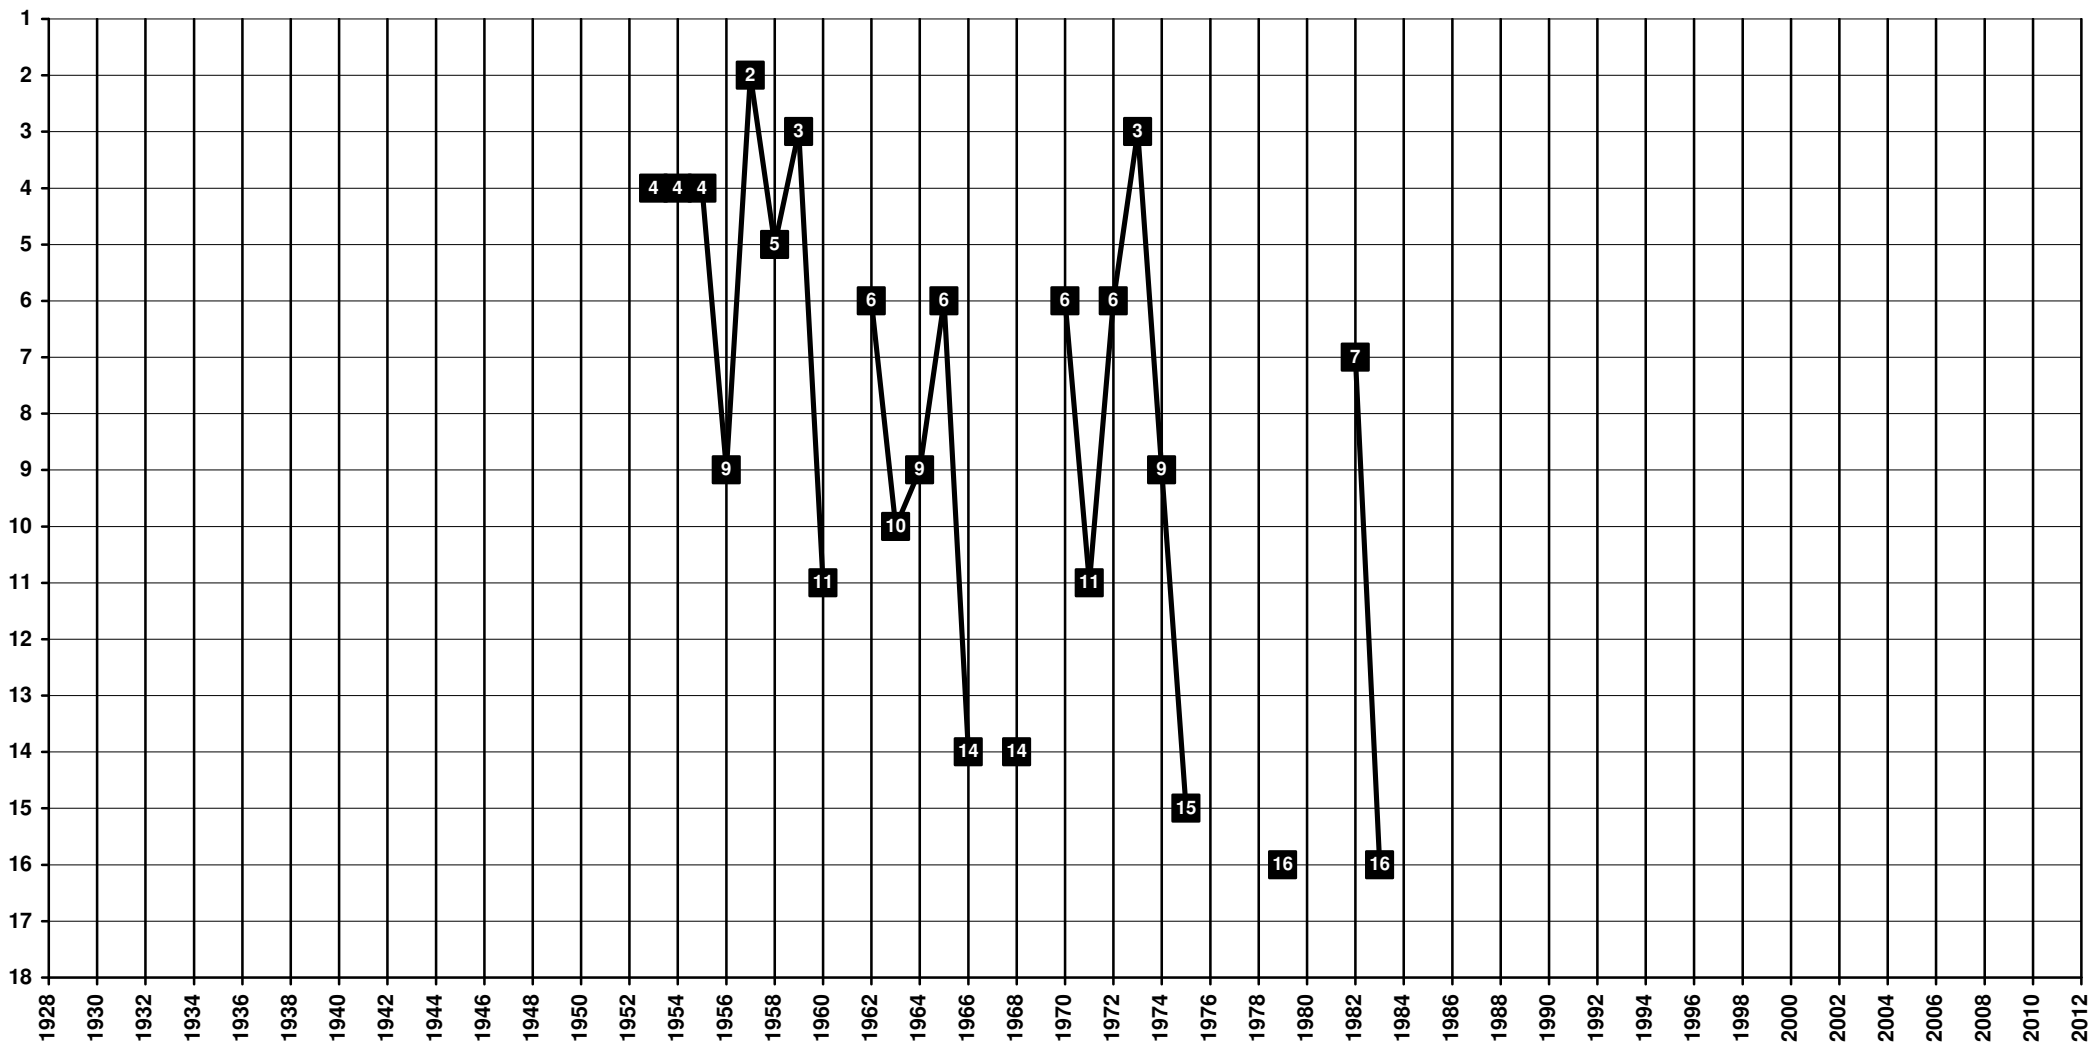

Poland - Tier 1 - Final Table Places

1948 **Gwardia Warszawa** [Warszawa, mazowieckie]