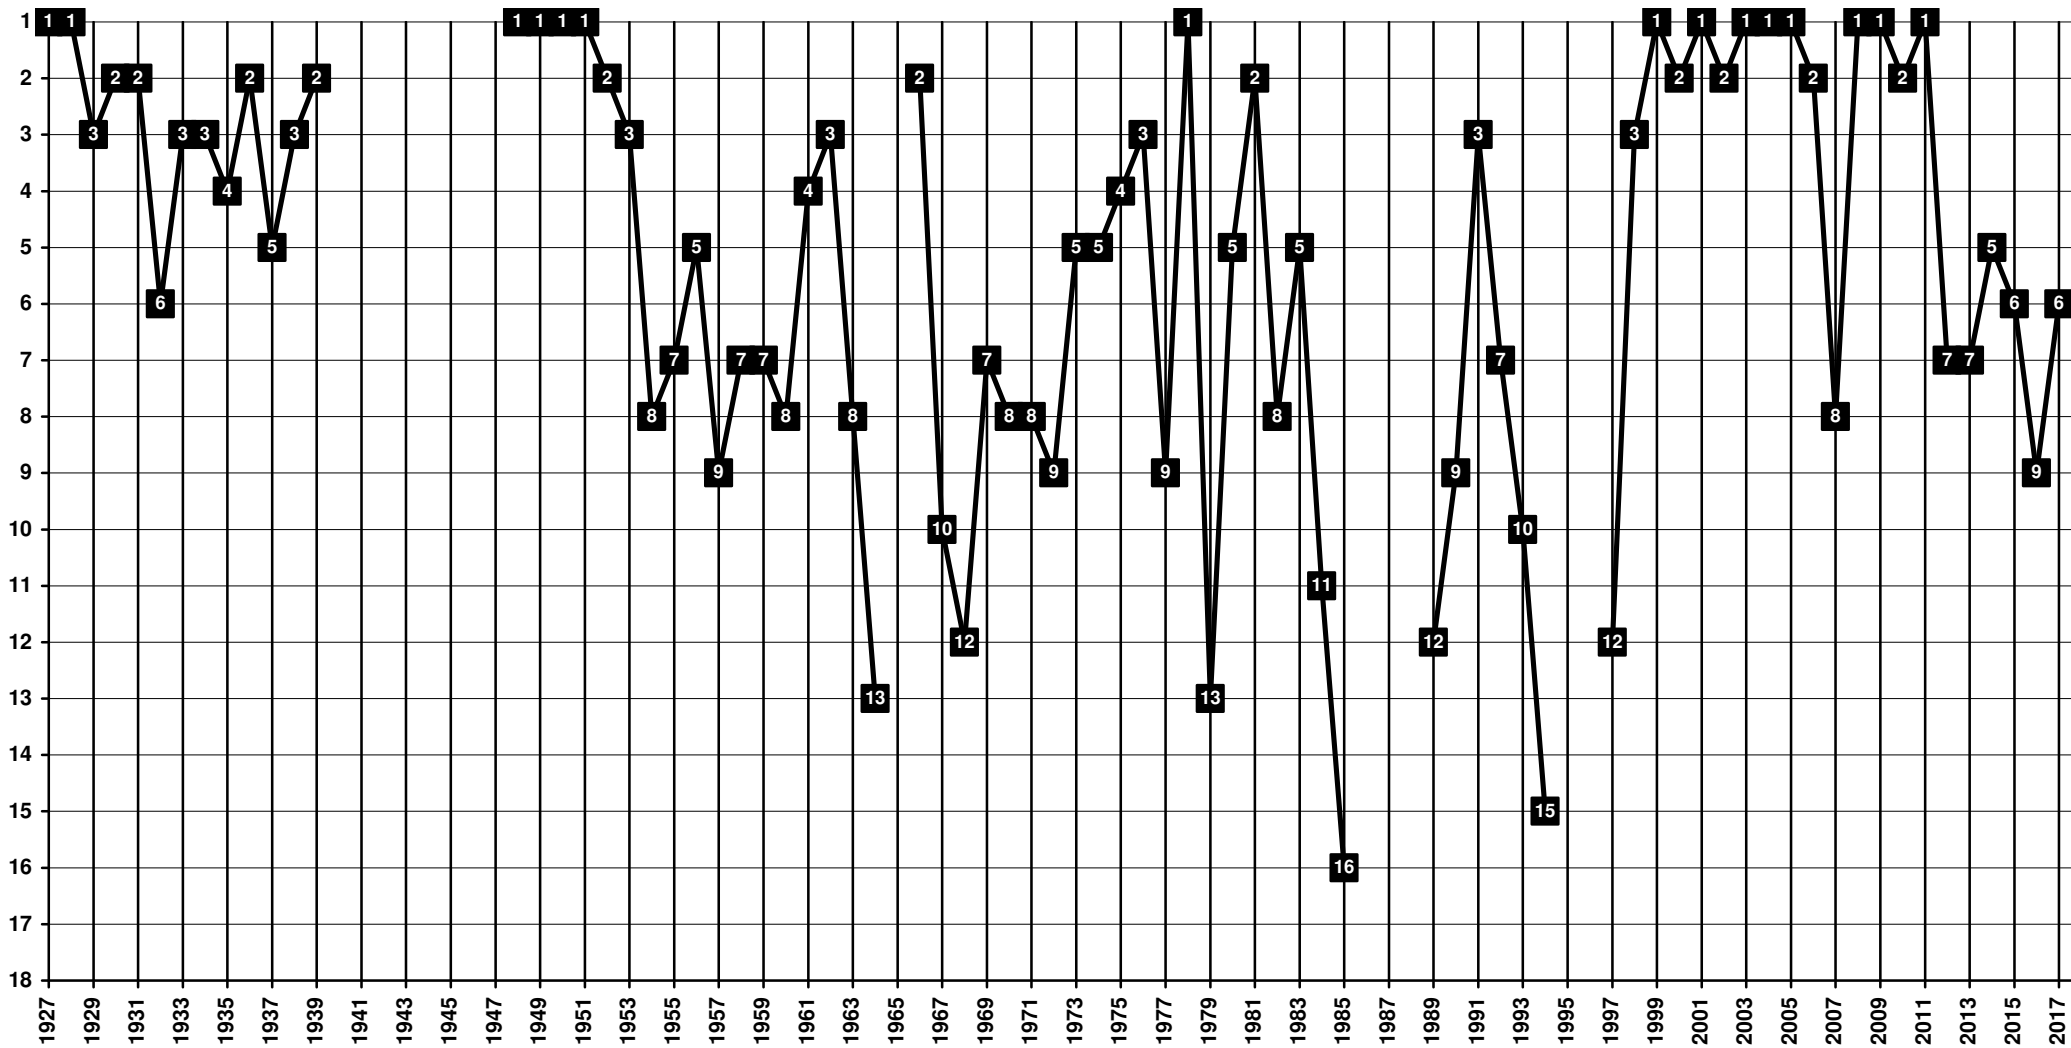

Poland - Tier 1 - Final Table Places

1906 Wisła Krakow | 1949 Gwardia Krakow | 1955 Wisła Krakow [Kraków, małopolskie]