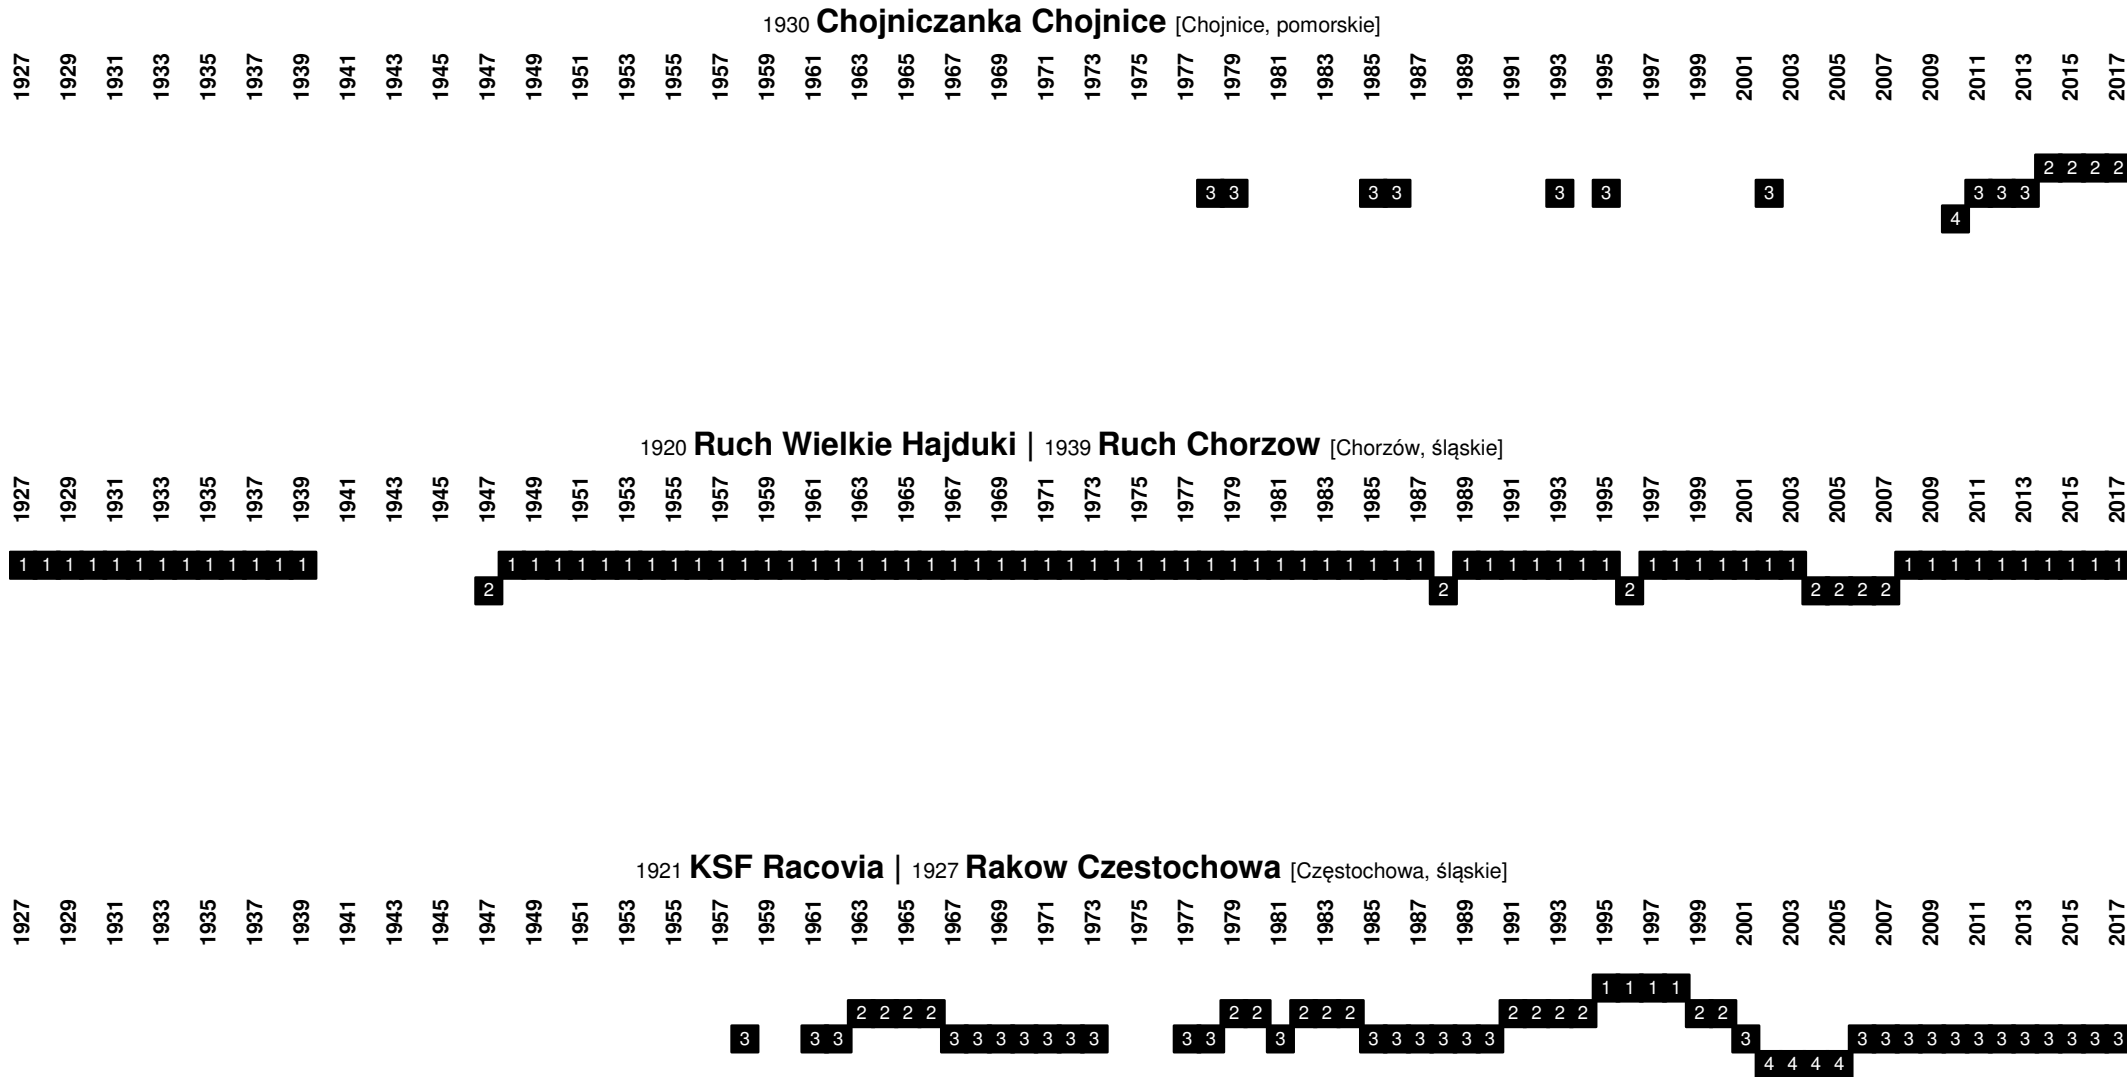

Poland - Divisional Movements