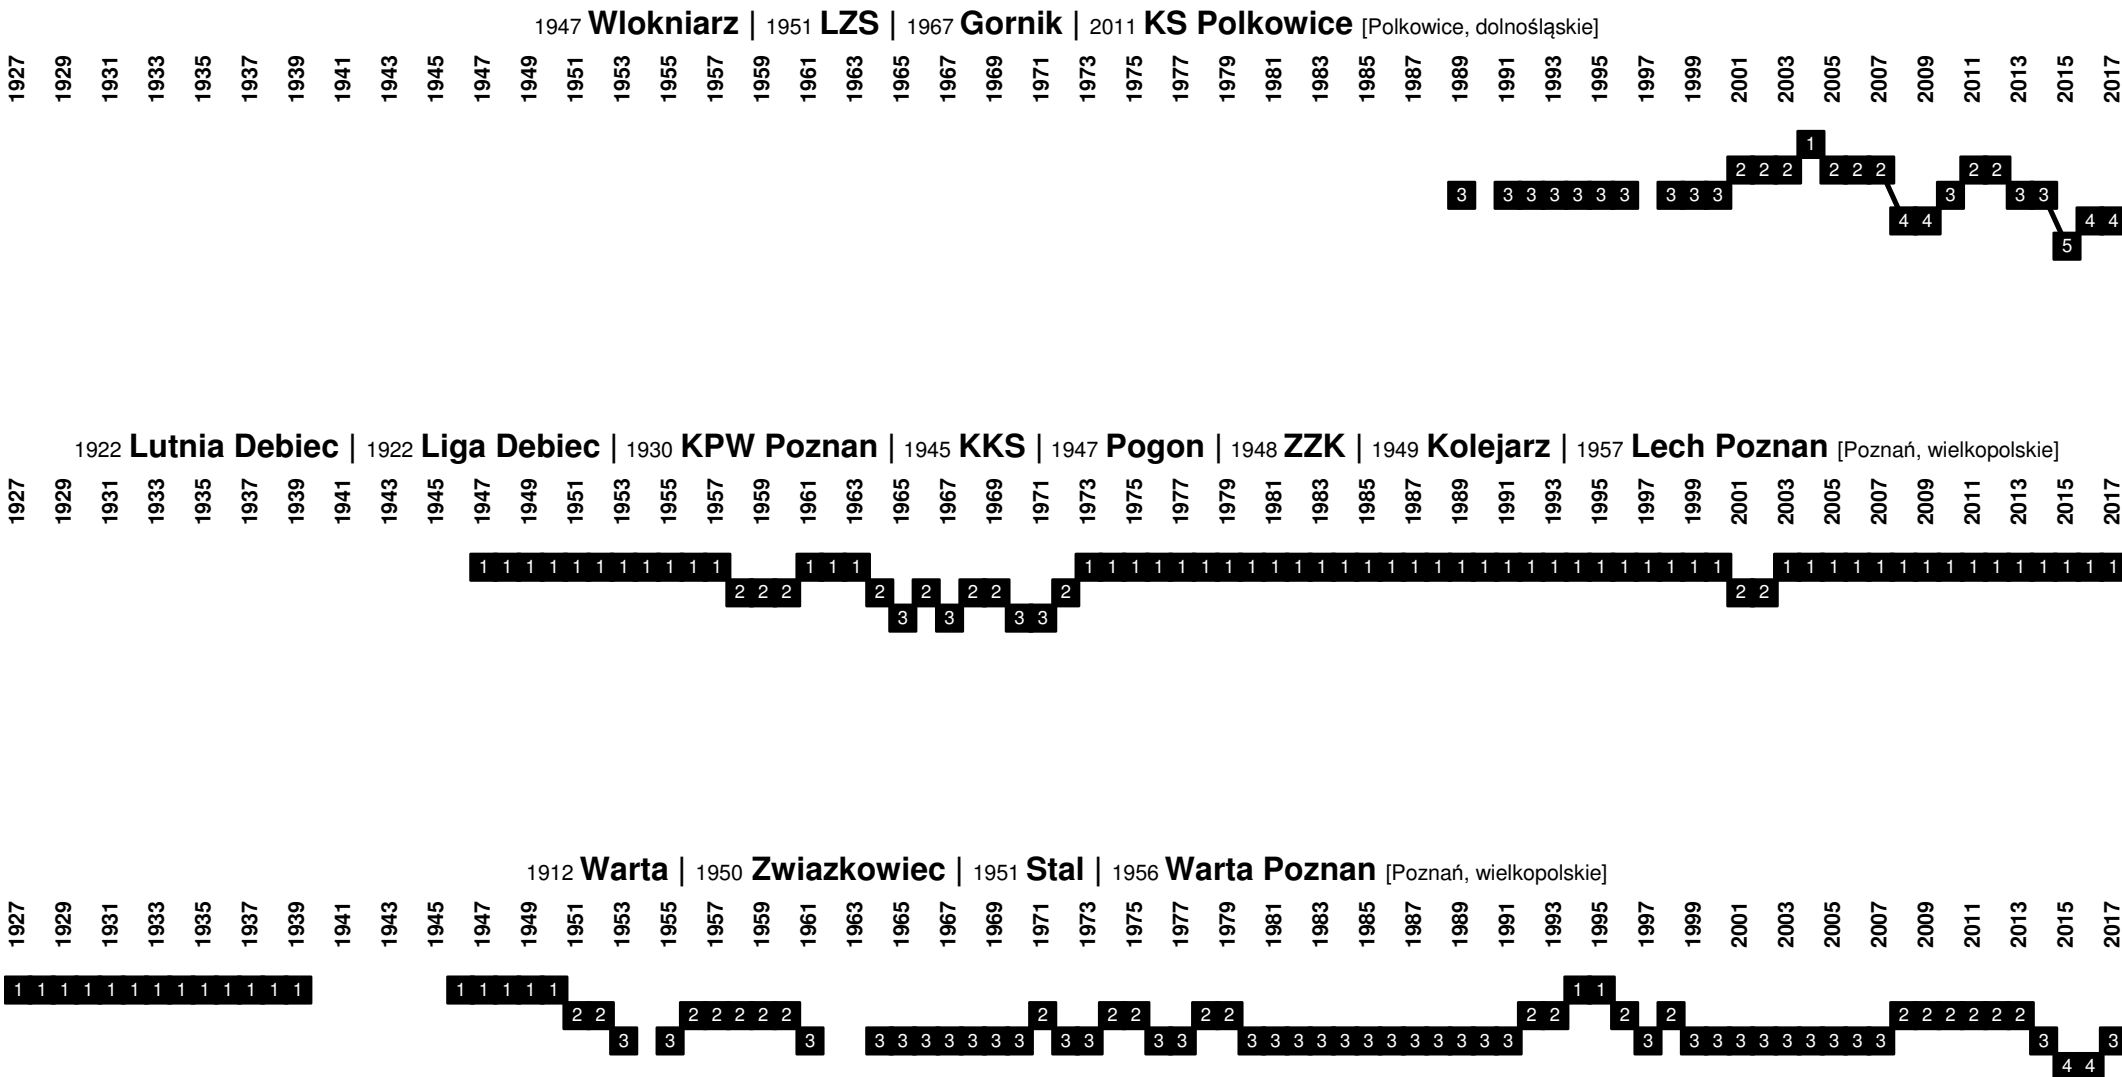

Poland - Divisional Movements