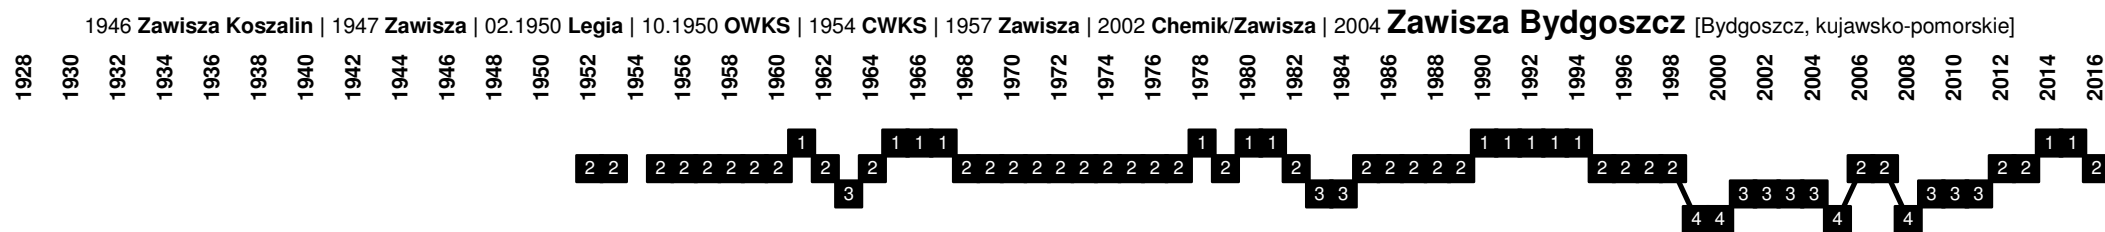

Poland - Divisional Movements

Poland - Divisional Movements

Poland - Divisional Movements

1920-1922, 1945 **Polonia** | 1950 **Ogniwo** | 1955 **Sparta** | 1956 **Polonia** | 1997/98 **Polonia/Szombierki** | 1998 **Polonia Bytom** [Bytom, śląskie]