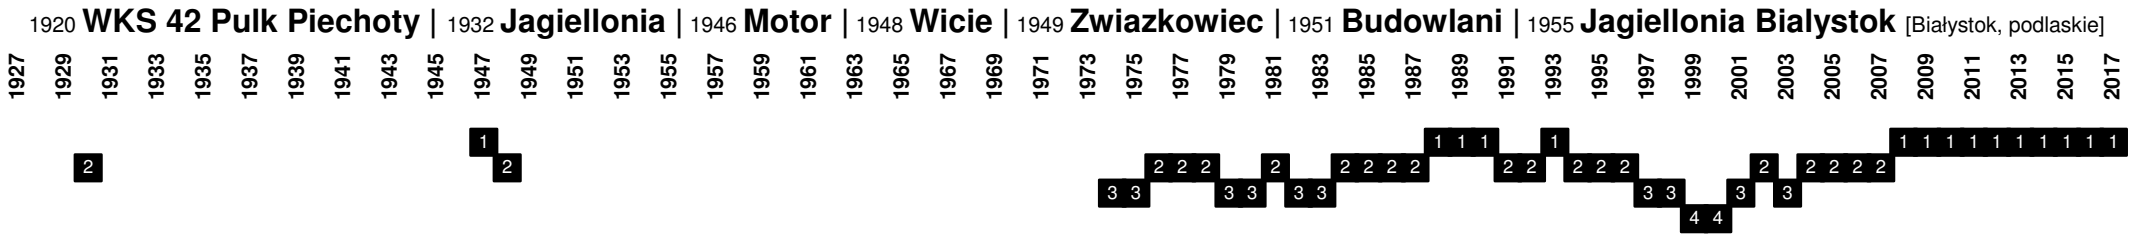

Poland - Divisional Movements

Poland - Divisional Movements

Poland - Divisional Movements

1920-1922, 1945 **Polonia** | 1950 **Ogniwo** | 1955 **Sparta** | 1956 **Polonia** | 1997/98 **Polonia/Szombierki** | 1998 **Polonia Bytom** [Bytom, śląskie]