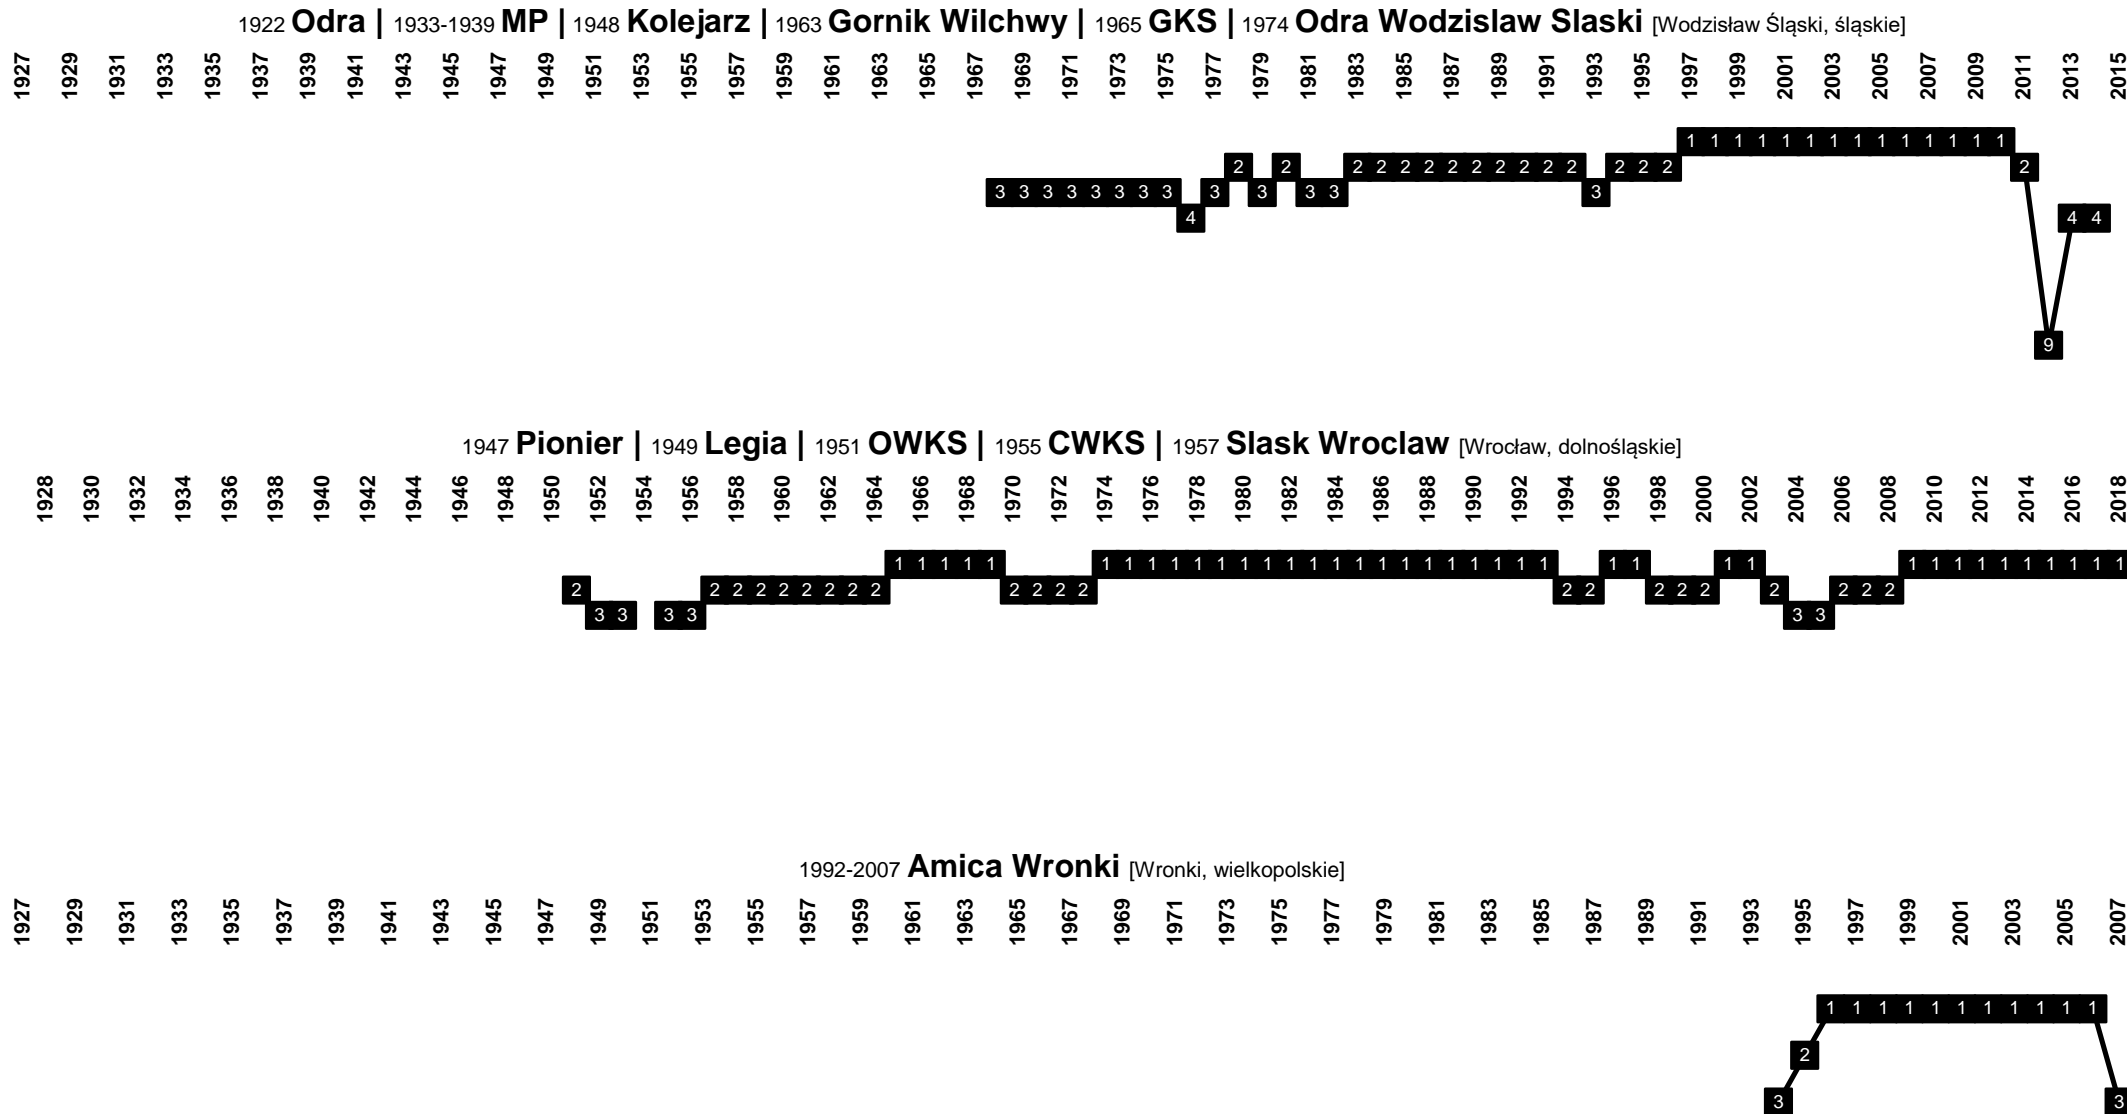

1971 **Miedz Legnica** [Legnica, dolnośląskie]

1908 **LKS** | 1949 **LKS-Wloknierz** | 1955 **LKS Lodz** [Łódź, łódzkie]

1910 **Widzew** | 1950 **Wloknierz Widzew** | 1954 **Widzew Lodz** [Łódź, łódzkie]

Poland - Divisional Movements

1923 Puszcz Niepolomice [Niepołomice, małopolskie]

1935 Swit Nowy Dwor Mazowiecki [Nowy Dwór Mazowiecki, mazowieckie]

1910 Sokol | 1920 RKS | 1933 KKPW | 1945 OMTUR | 1947 ZZK | 1957 KKS | 1999 MKS Sandecja Nowy Sacz [Nowy Sącz, małopolskie]

Poland - Divisional Movements

Poland - Divisional Movements

Poland - Divisional Movements

Poland - Divisional Movements

1906 **KS Milowice** | 1908 **Union Sosnowiec** | 1931 merged with Victoria Sosnowiec to **Unia** | 1945 **RKS** | 1945 **RKU** | 1948 **Unia** | 1949 **Stal** | 1962 **Zaglebie** | 1993 **Stal** | 1994 **Zaglebie Sosnowiec** [Sosnowiec, śląskie]

1938 **Stal Stalowa Wola** [Stalowa Wola, podkarpackie]

1947 **Wigry Suwalki** [Suwałki, podlaskie]

Poland - Divisional Movements

Poland - Divisional Movements

Poland - Divisional Movements

Poland - Divisional Movements