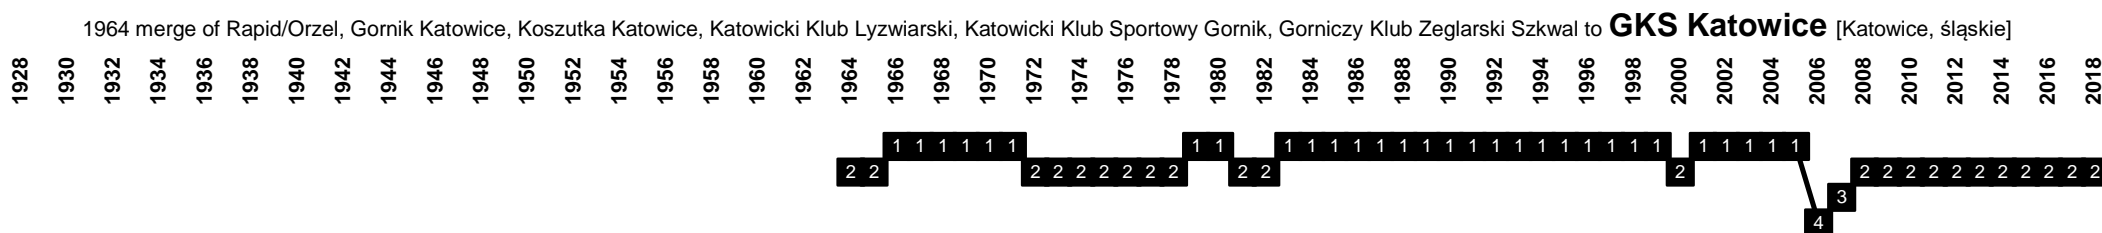

Poland - Divisional Movements