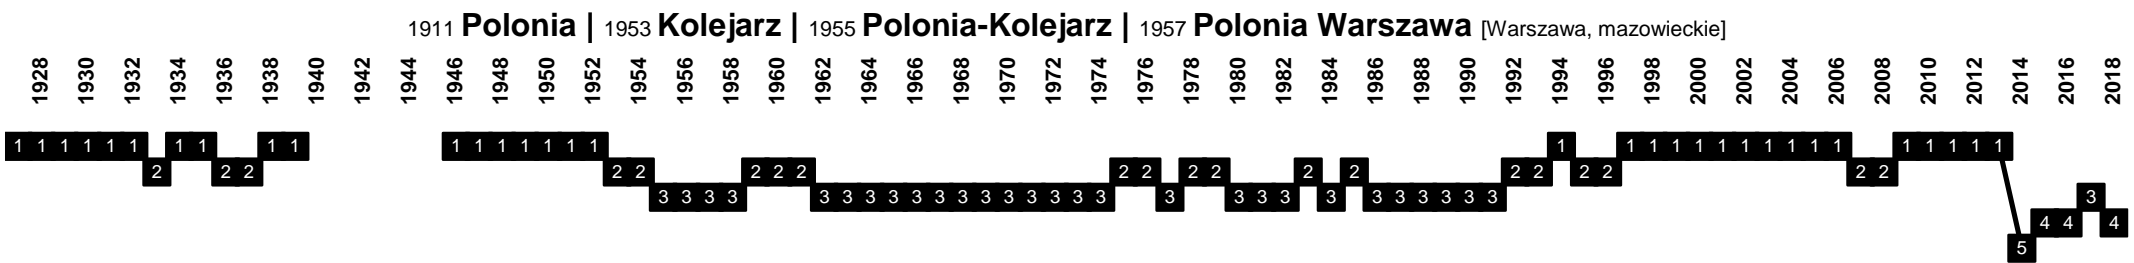

1938 **Stal Stalowa Wola** [Stalowa Wola, podkarpackie]

1947 **Wigry Suwalki** [Suwałki, podlaskie]

Poland - Divisional Movements

Poland - Divisional Movements

Poland - Divisional Movements

Poland - Divisional Movements