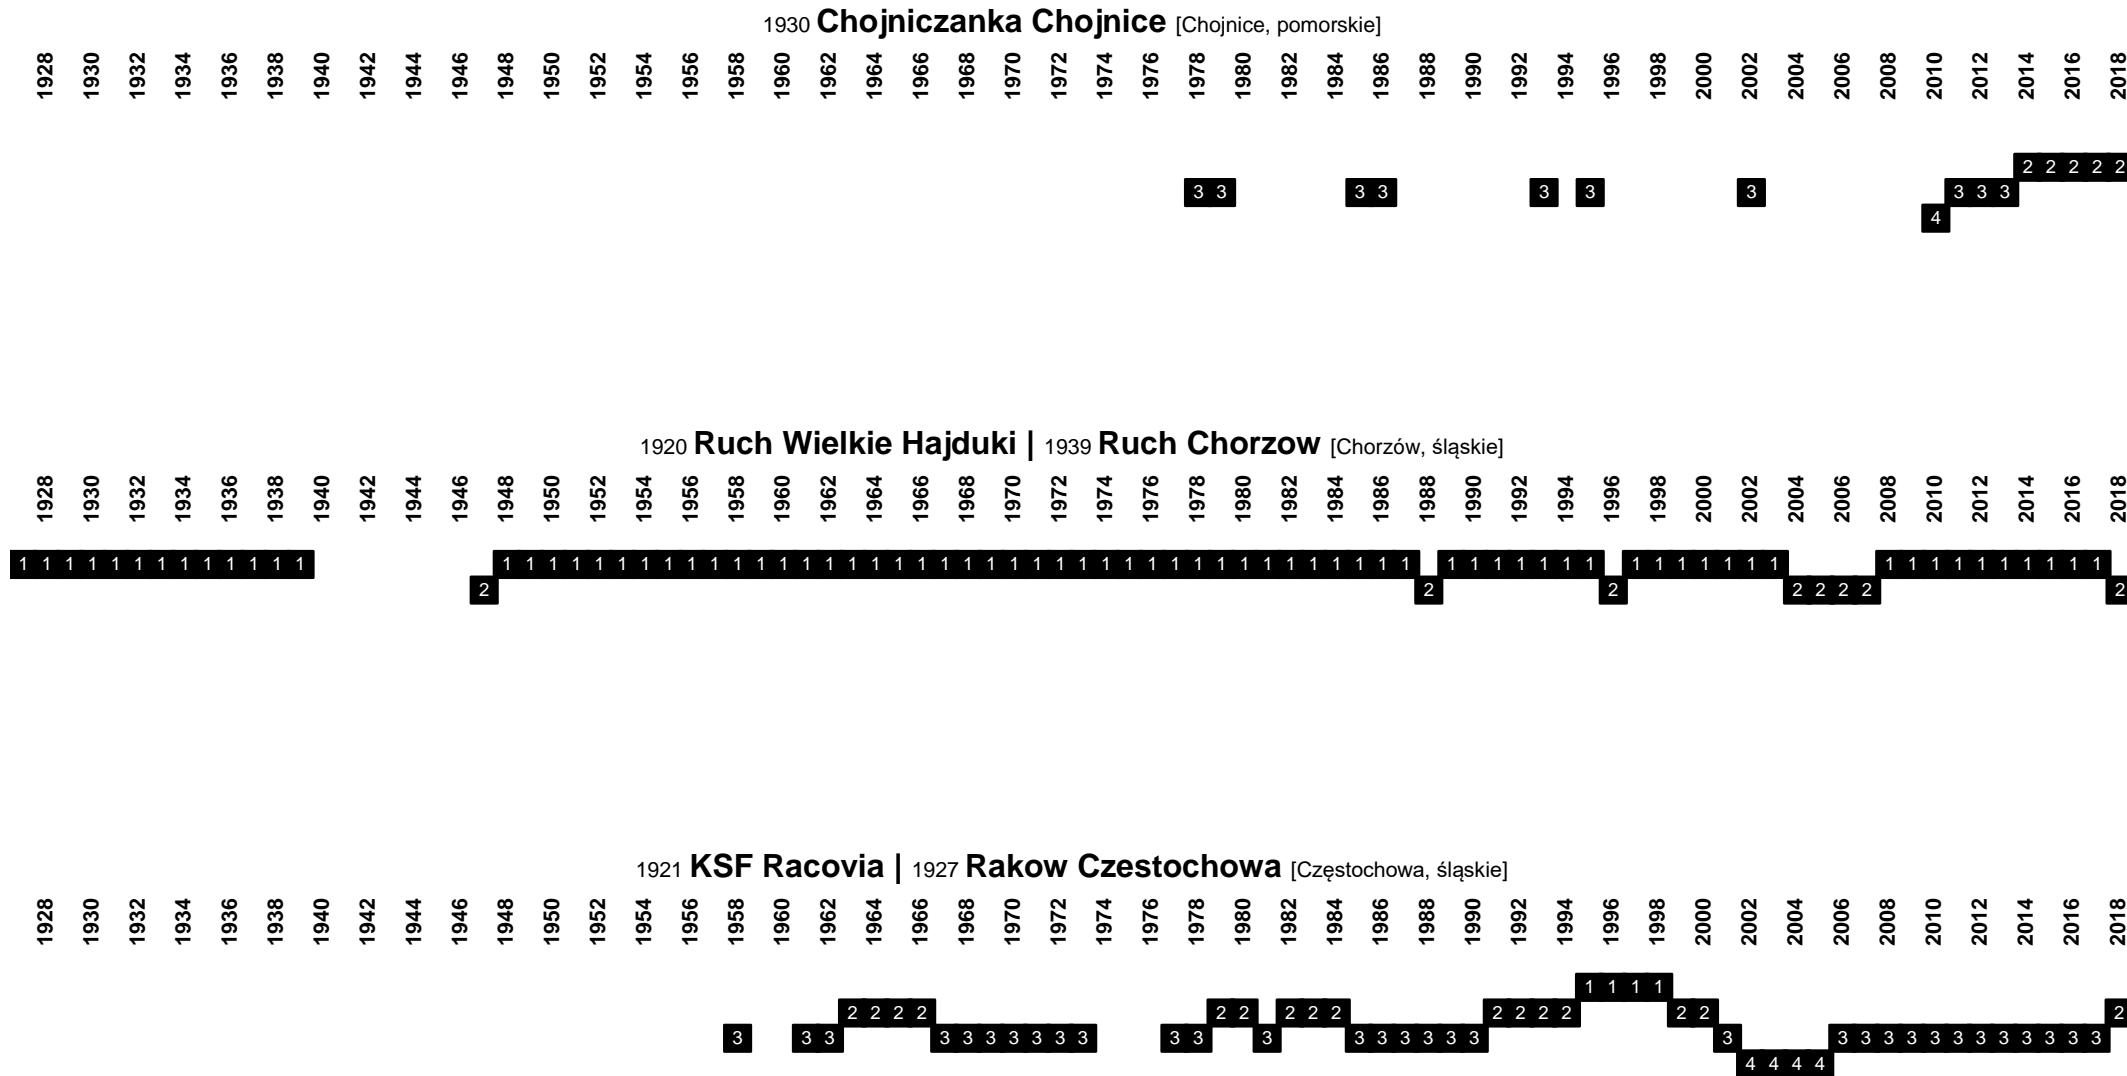

Poland - Divisional Movements