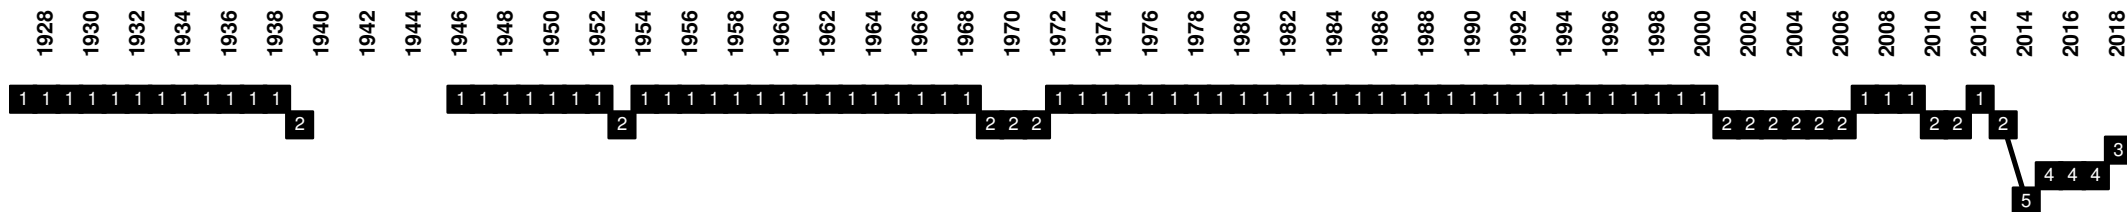

1908 **LKS** | 1949 **LKS-Wlokniaz** | 1955 **LKS Lodz** [Łódź, łódzkie]