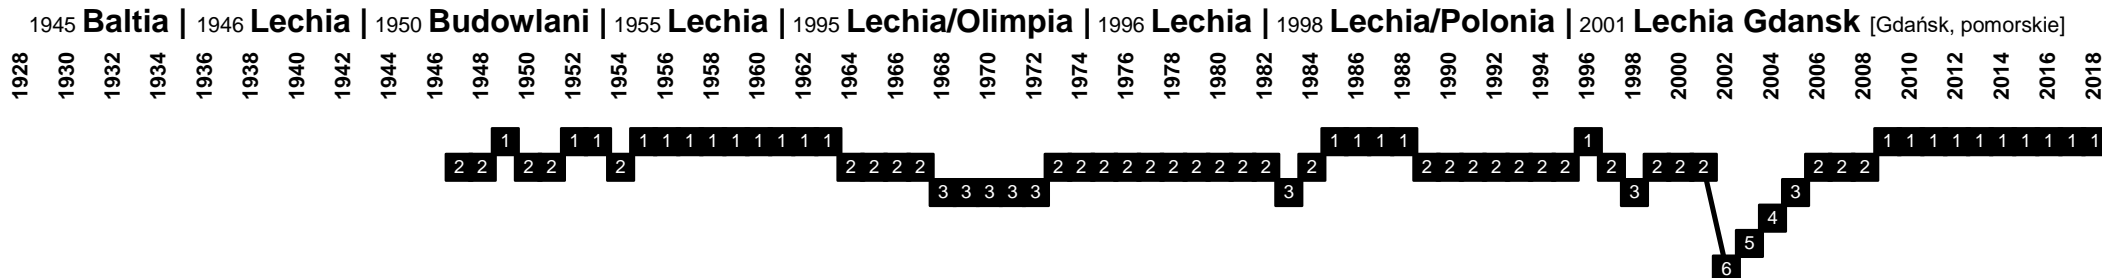

Poland - Divisional Movements