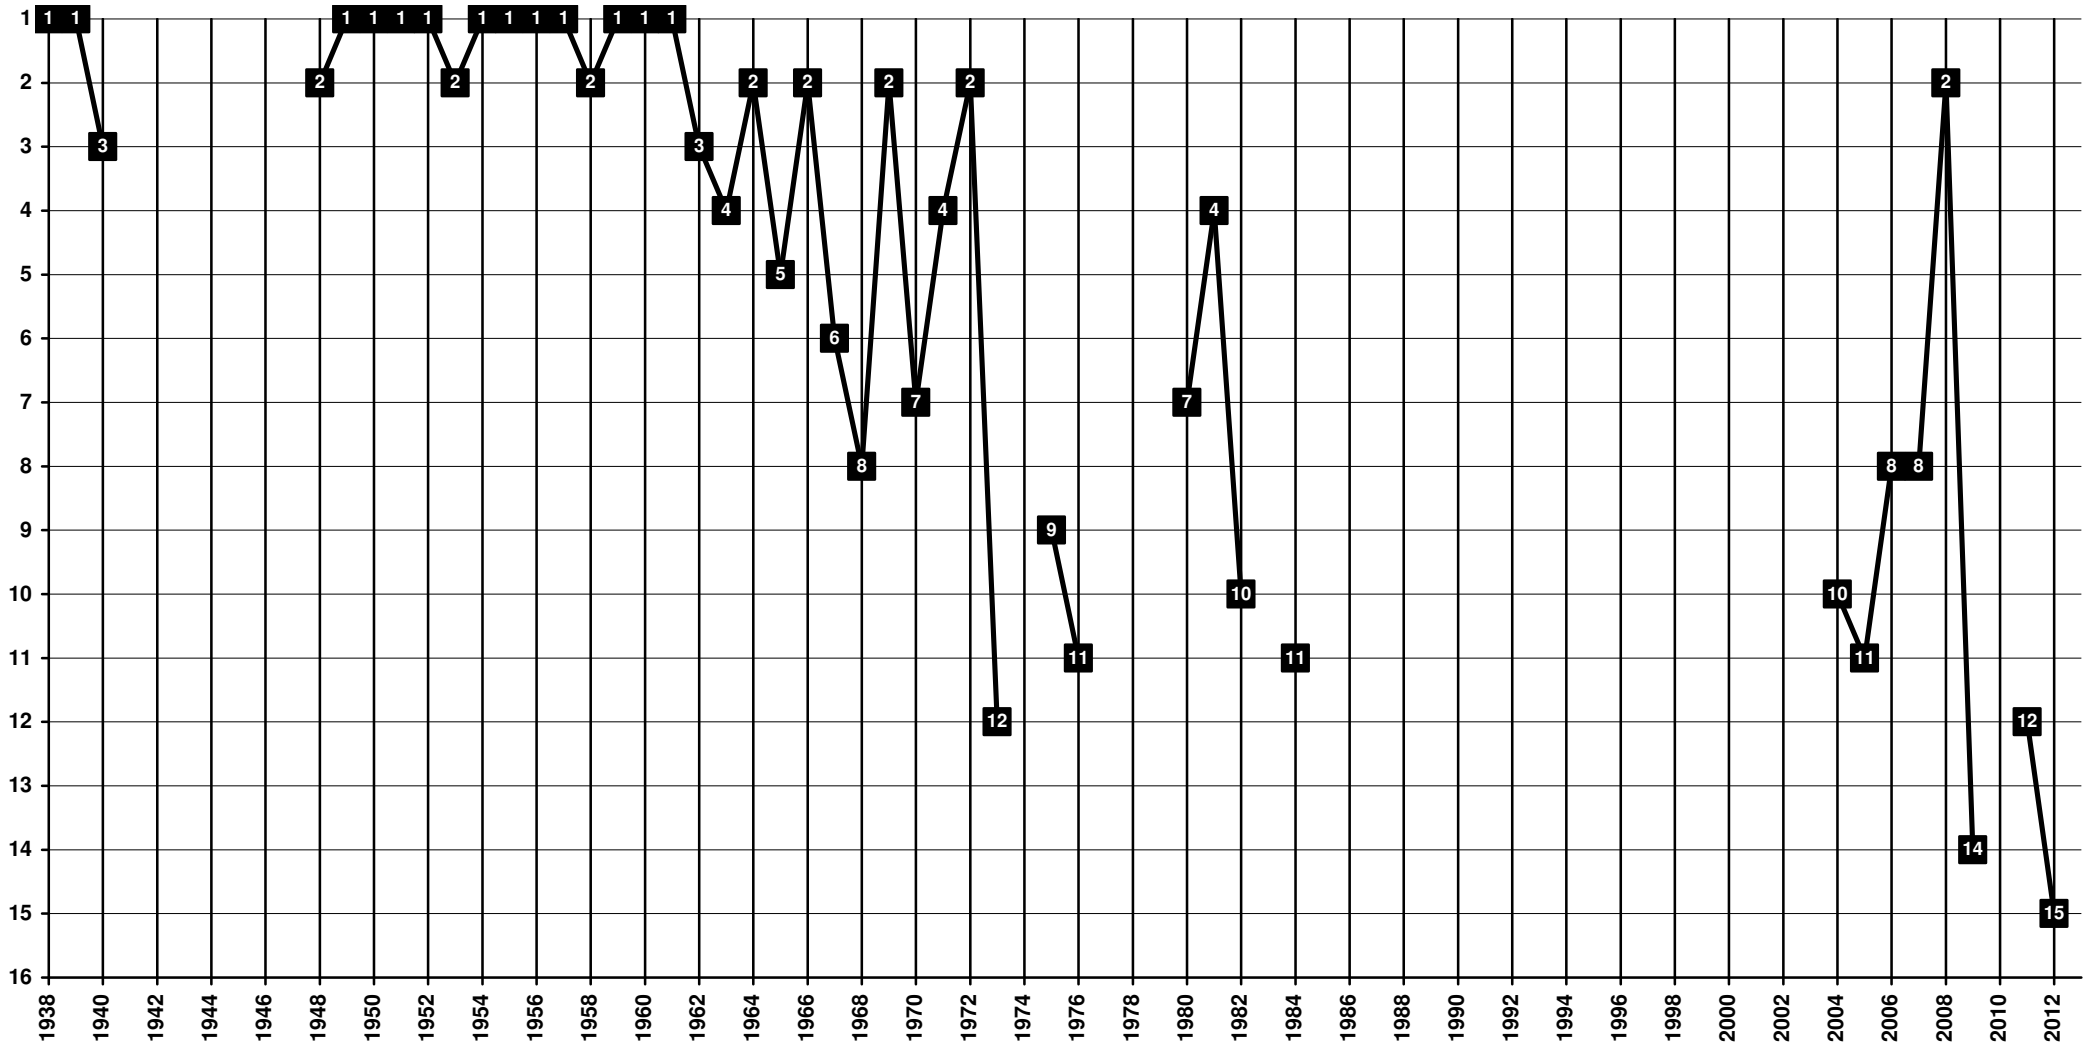

Norway - Tier 1 - Final Table Places

1903 Fredrikstad Fotballklubb [Fredrikstad]