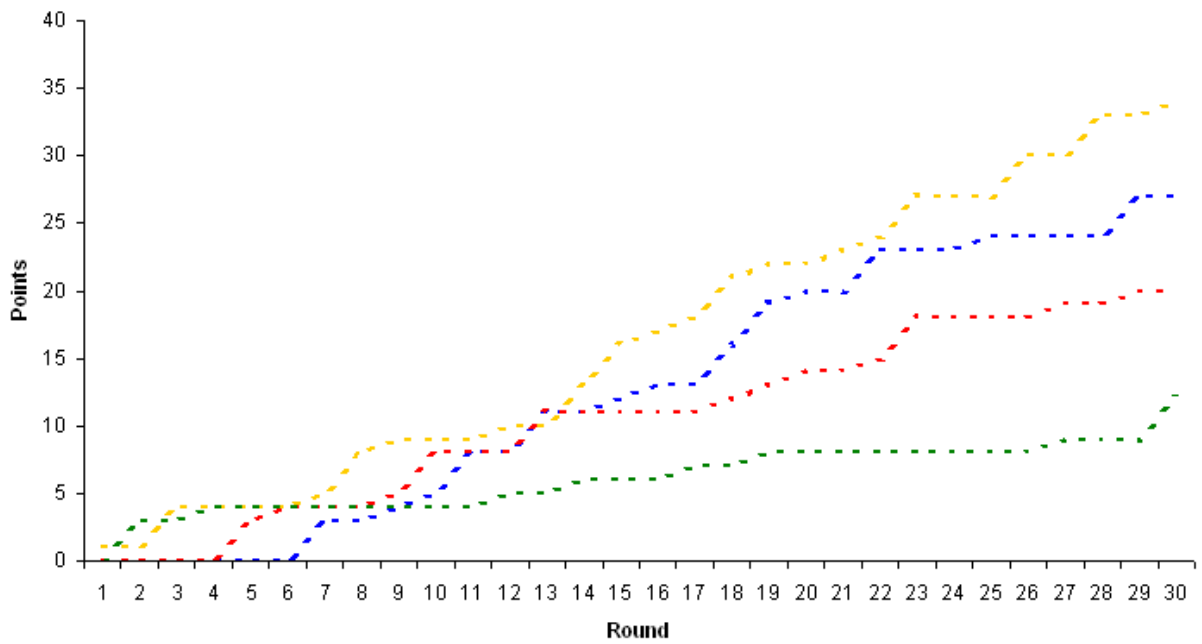

Relegation

--- Brann --- Hønefoss --- Kongsvinger --- Sandefjord

Relegation Place : 22 x Kongsvinger, 22 x Sandefjord, 12 x Hønefoss, 2 x Brann, 1 x Lillestrøm