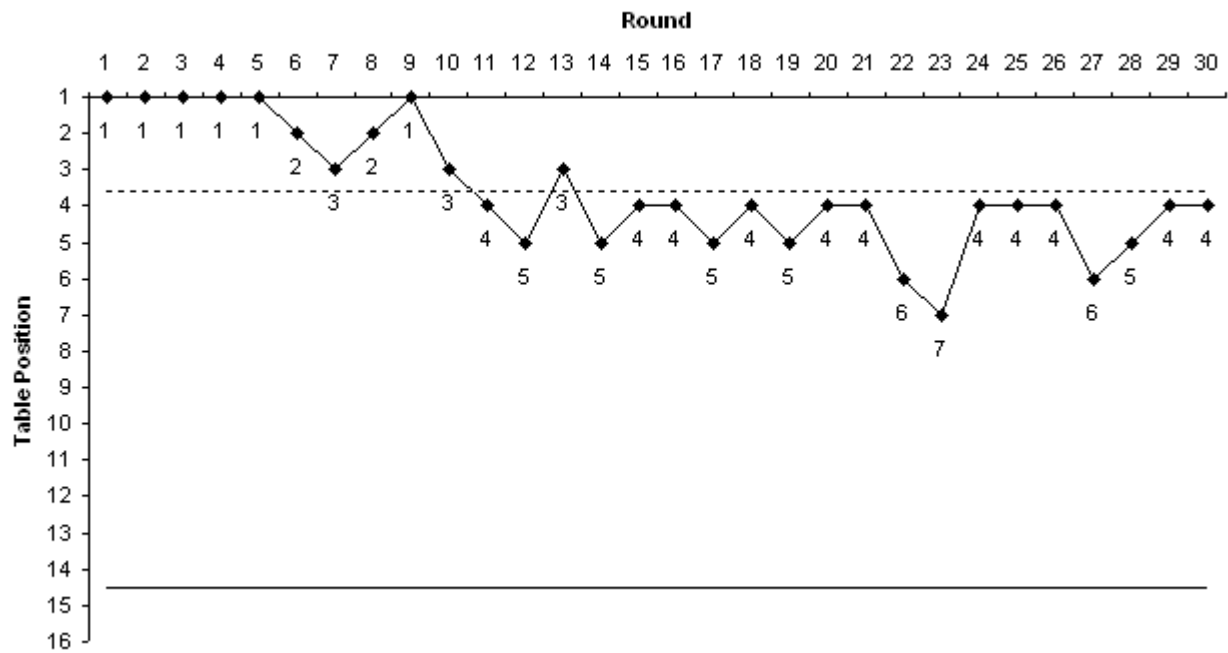

Tippeligaen - Season 2010

Aalesund