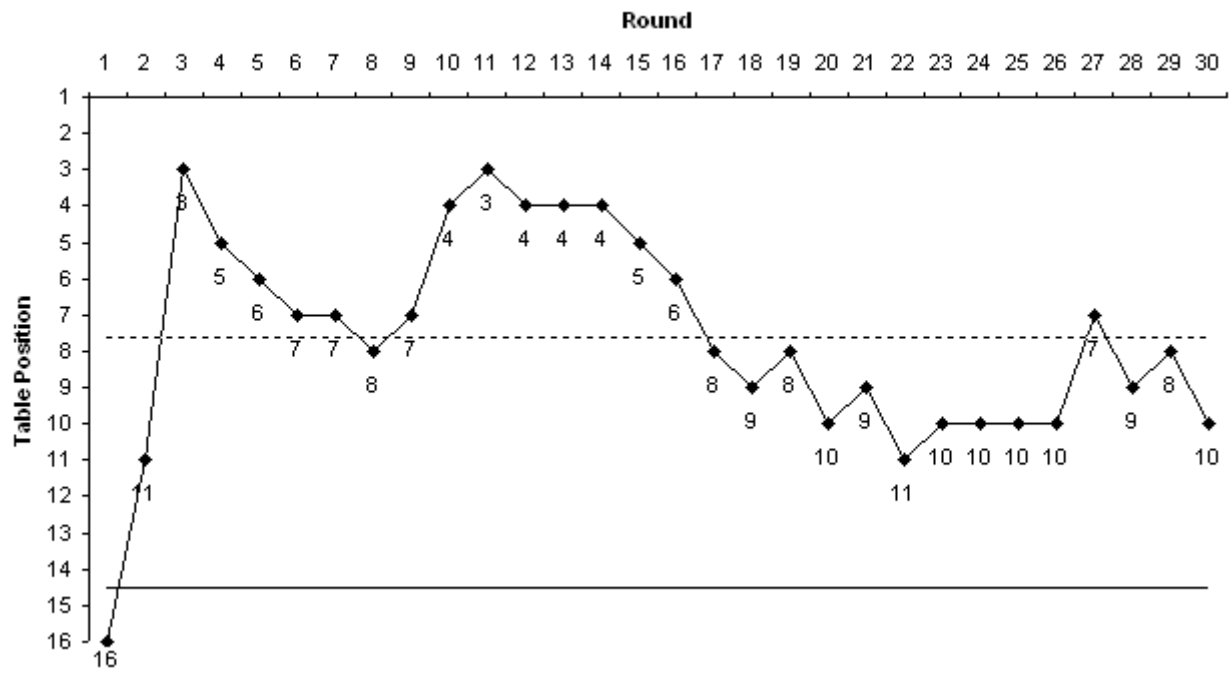

Tippeligaen - Season 2010

Lillestrøm