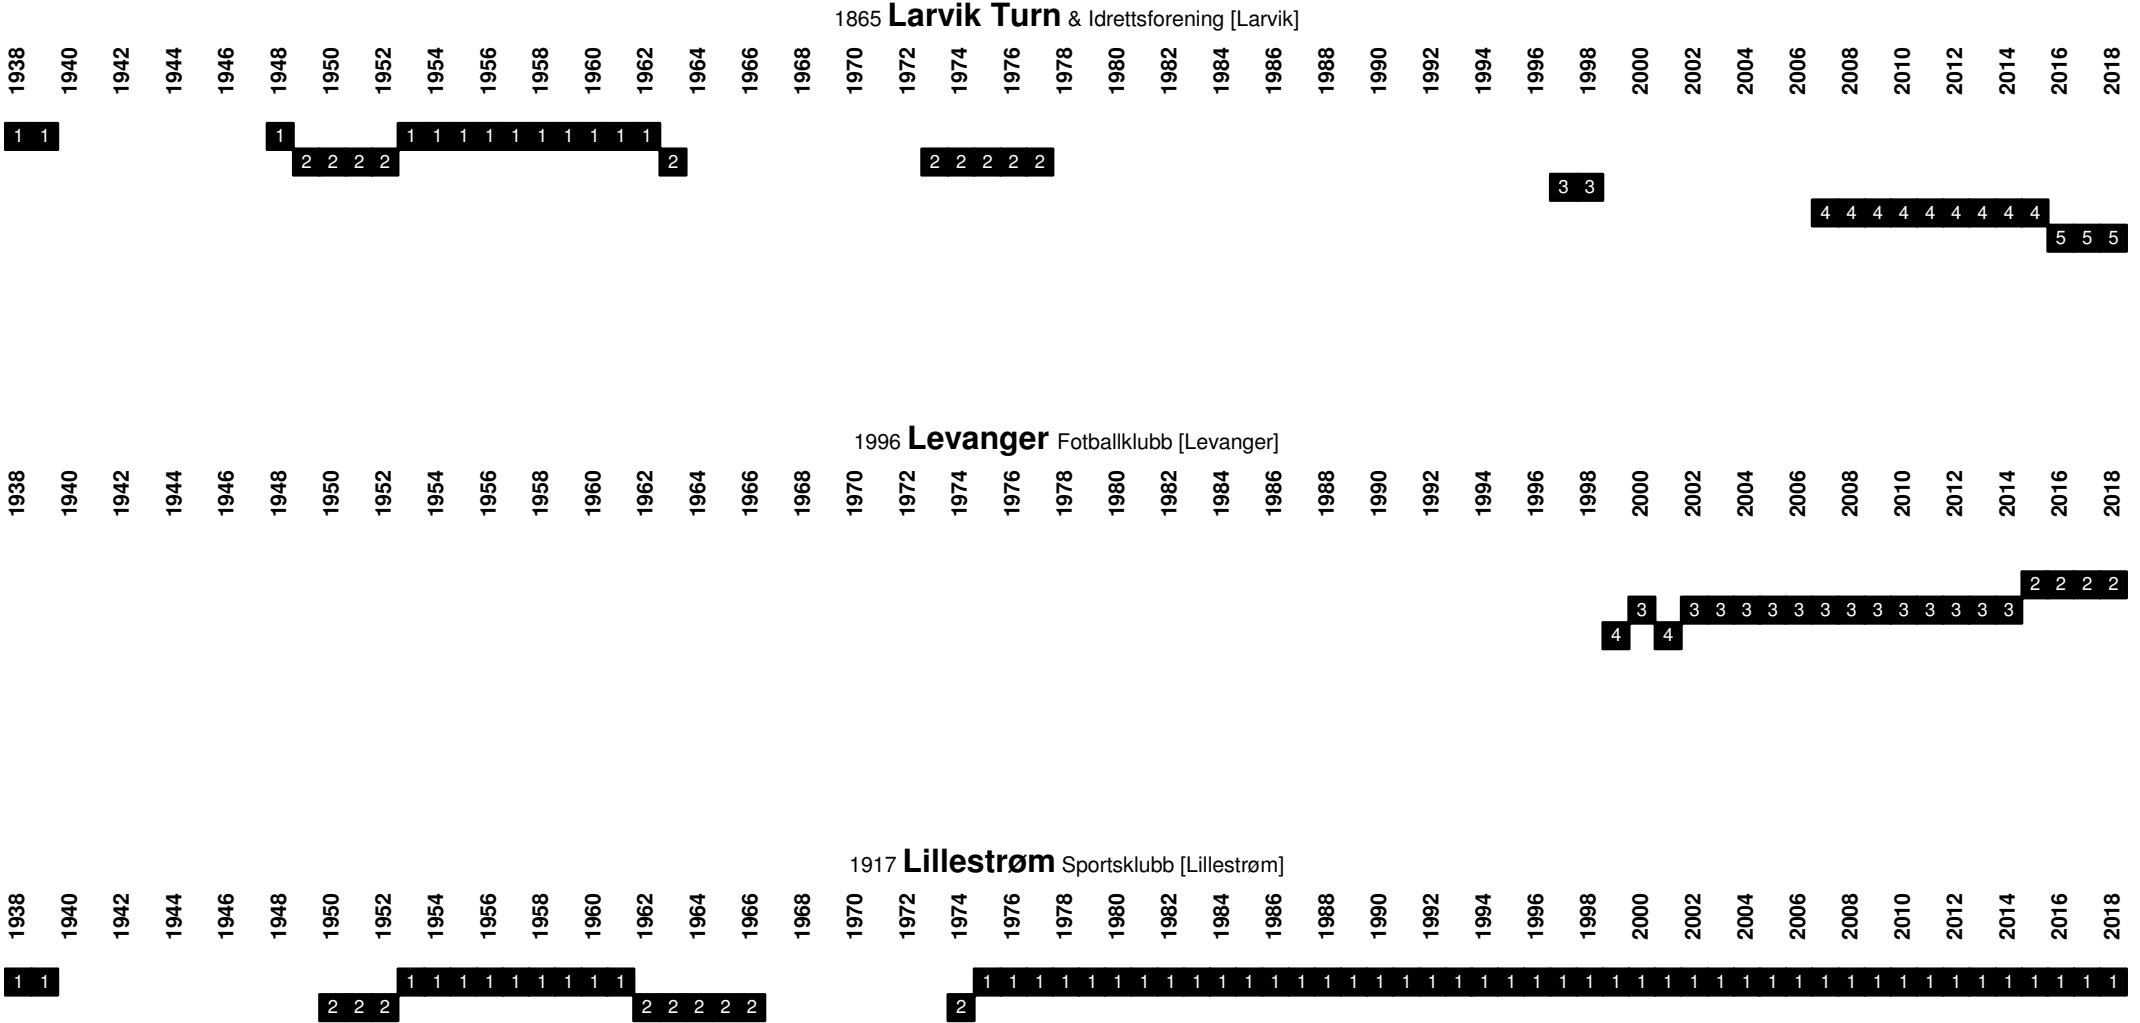

1995 **Hønefoss** Ballklubb [Hønefoss]

Norway - Divisional Movements

Norway - Divisional Movements

Norway - Divisional Movements

Norway - Divisional Movements

Norway - Divisional Movements

Norway - Divisional Movements

Norway - Divisional Movements

1938 1940 1942 1944 1946 1948 1950 1952 1954 1956 1958 1960 1962 1964 1966 1968 1970 1972 1974 1976 1978 1980 1982 1984 1986 1988 1990 1992 1994 1996 1998 2000 2002 2004 2006 2008 2010 2012 2014 2016 2018

1918 **Nybergsund** Idrettslag-Trysil [Nybergsund]

1938 1940 1942 1944 1946 1948 1950 1952 1954 1956 1958 1960 1962 1964 1966 1968 1970 1972 1974 1976 1978 1980 1982 1984 1986 1988 1990 1992 1994 1996 1998 2000 2002 2004 2006 2008 2010 2012 2014 2016 2018

1919 **Os** Turnforening [Os]

1938 1940 1942 1944 1946 1948 1950 1952 1954 1956 1958 1960 1962 1964 1966 1968 1970 1972 1974 1976 1978 1980 1982 1984 1986 1988 1990 1992 1994 1996 1998 2000 2002 2004 2006 2008 2010 2012 2014 2016 2018