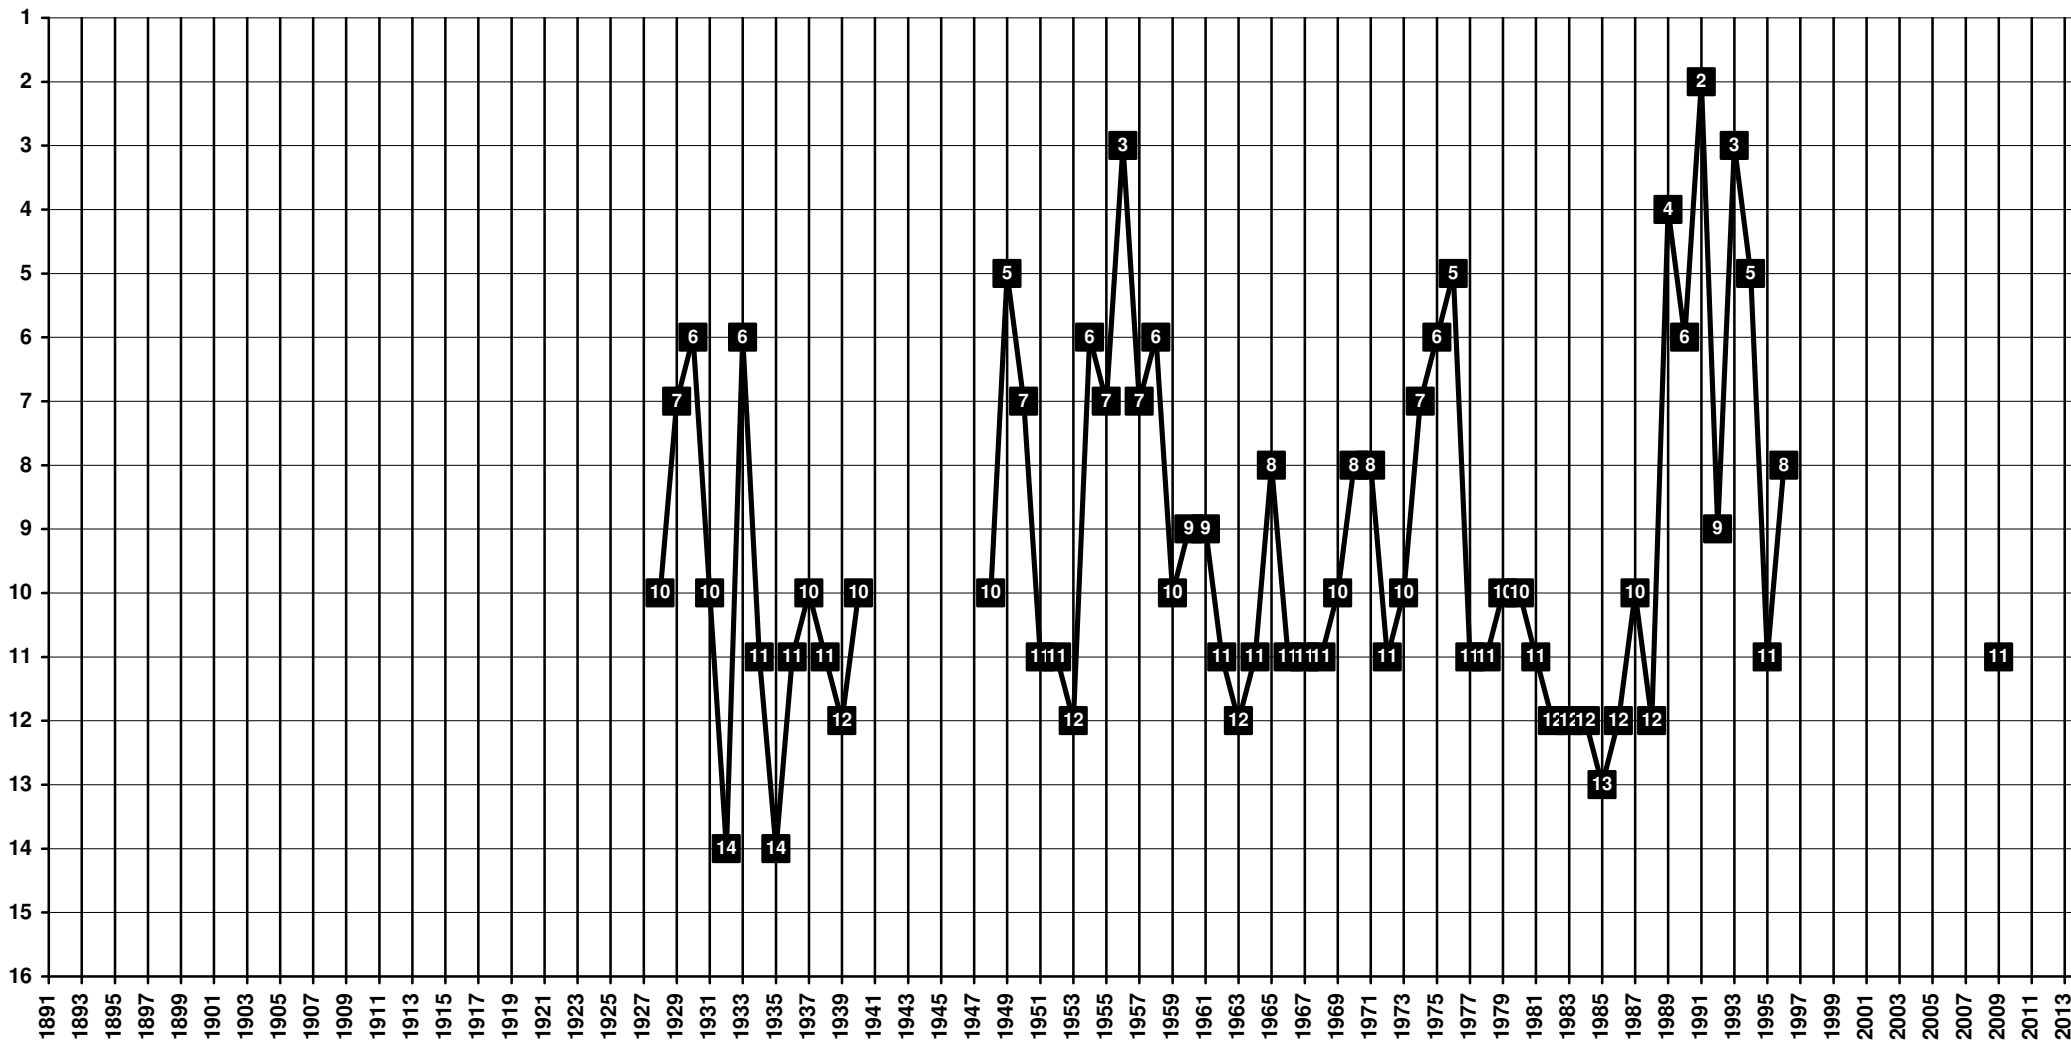

Northern Ireland - Tier 1 - Final Table Places

1918 **Bangor F.C.** [Bangor]