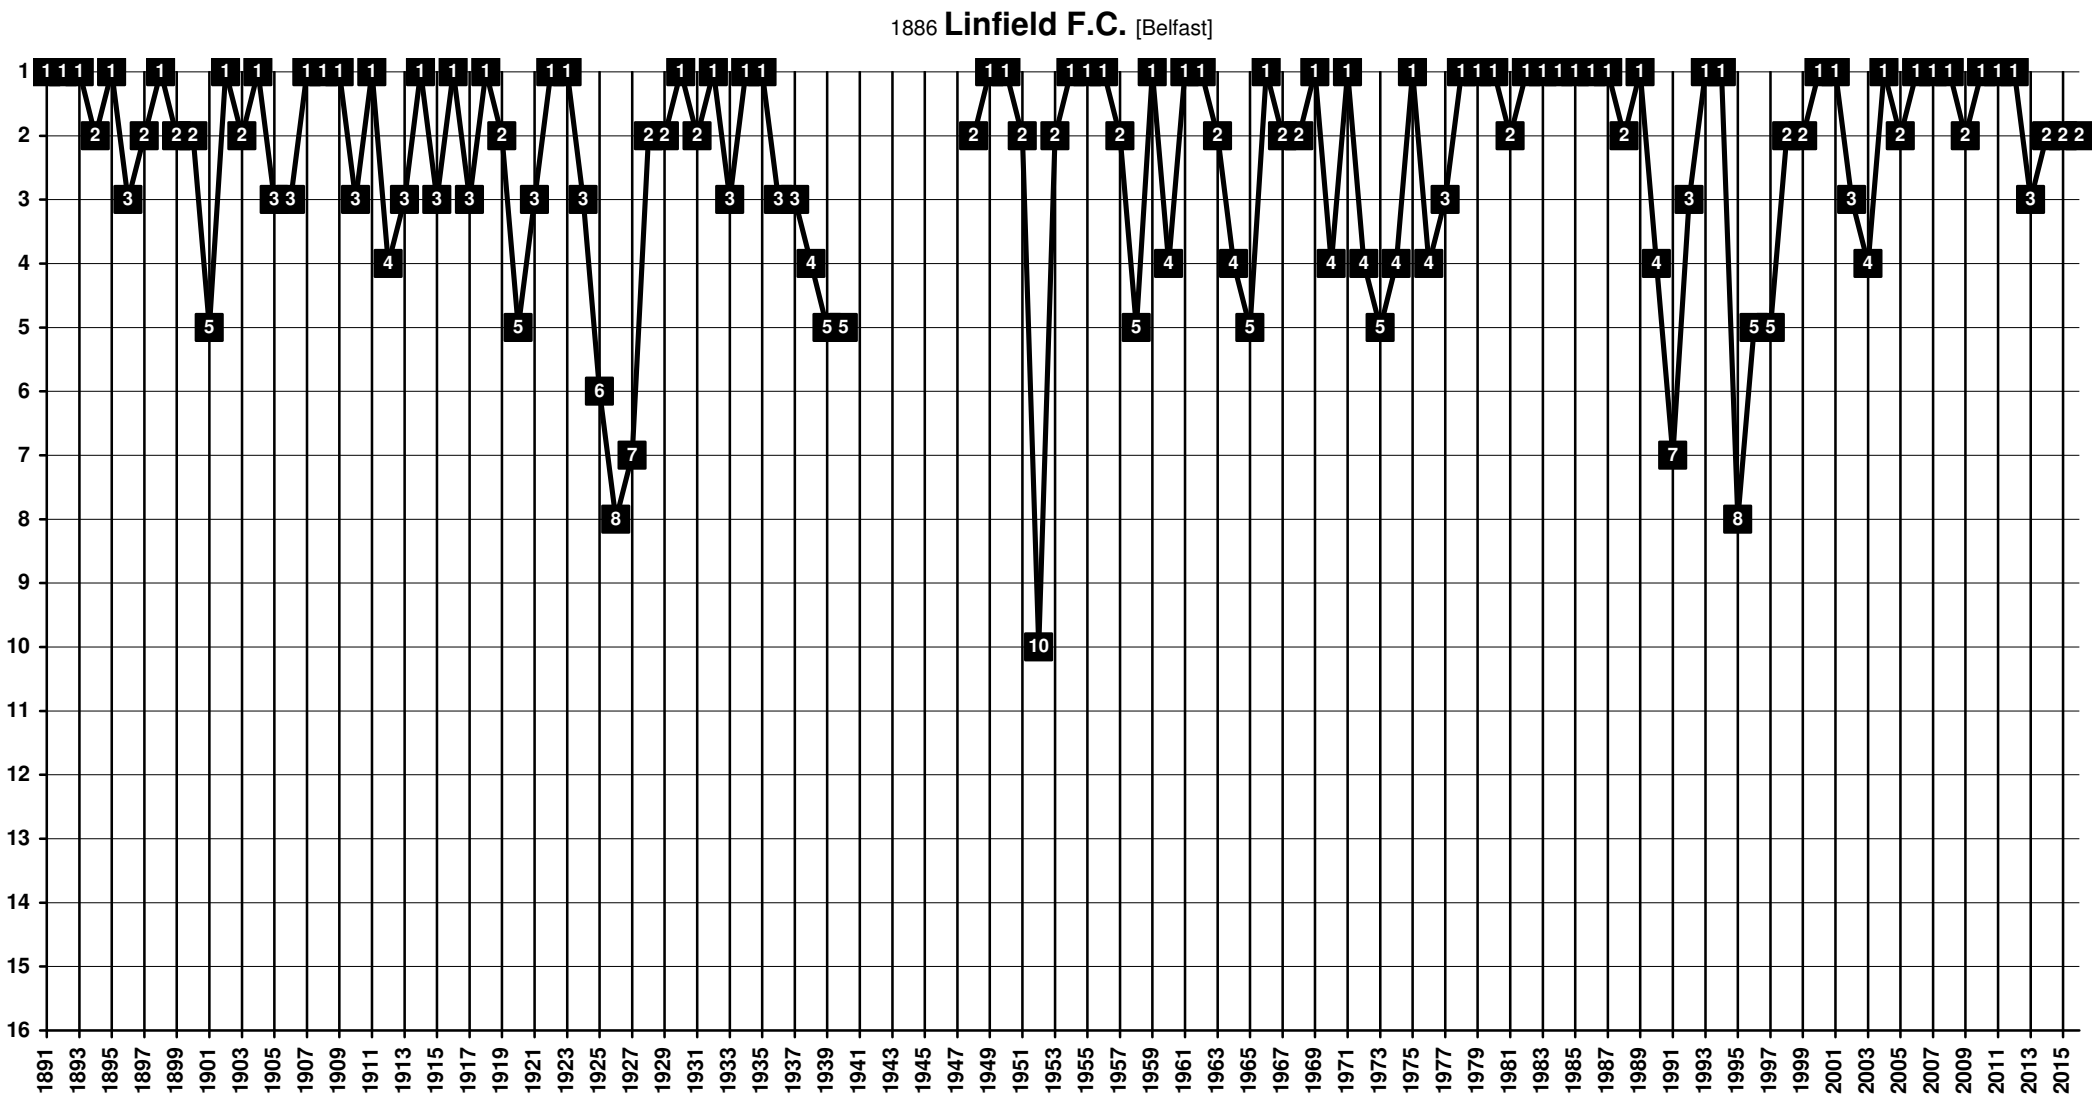

Northern Ireland - Tier 1 - Final Table Places