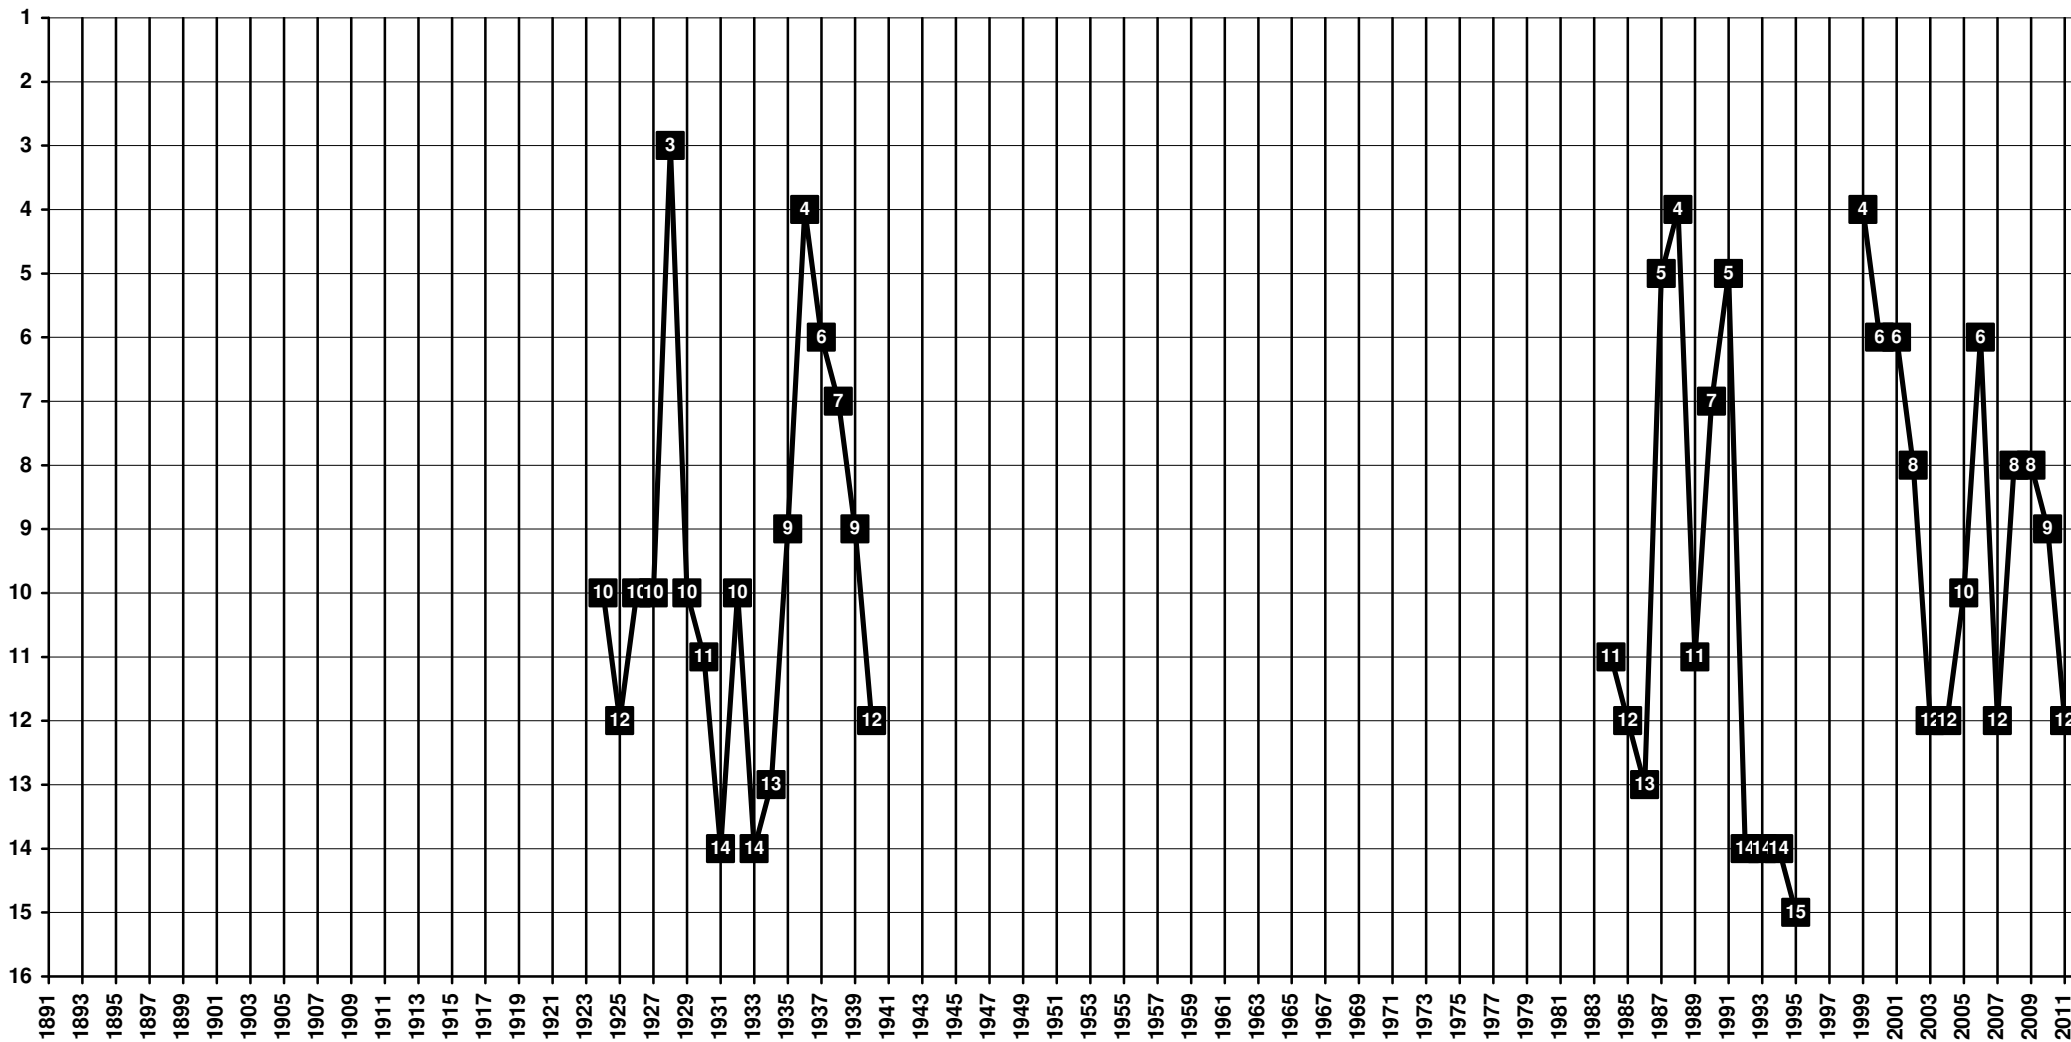

Northern Ireland - Tier 1 - Final Table Places

1923 Newry Town | 2004-2012 **Newry City F.C.** [Newry]