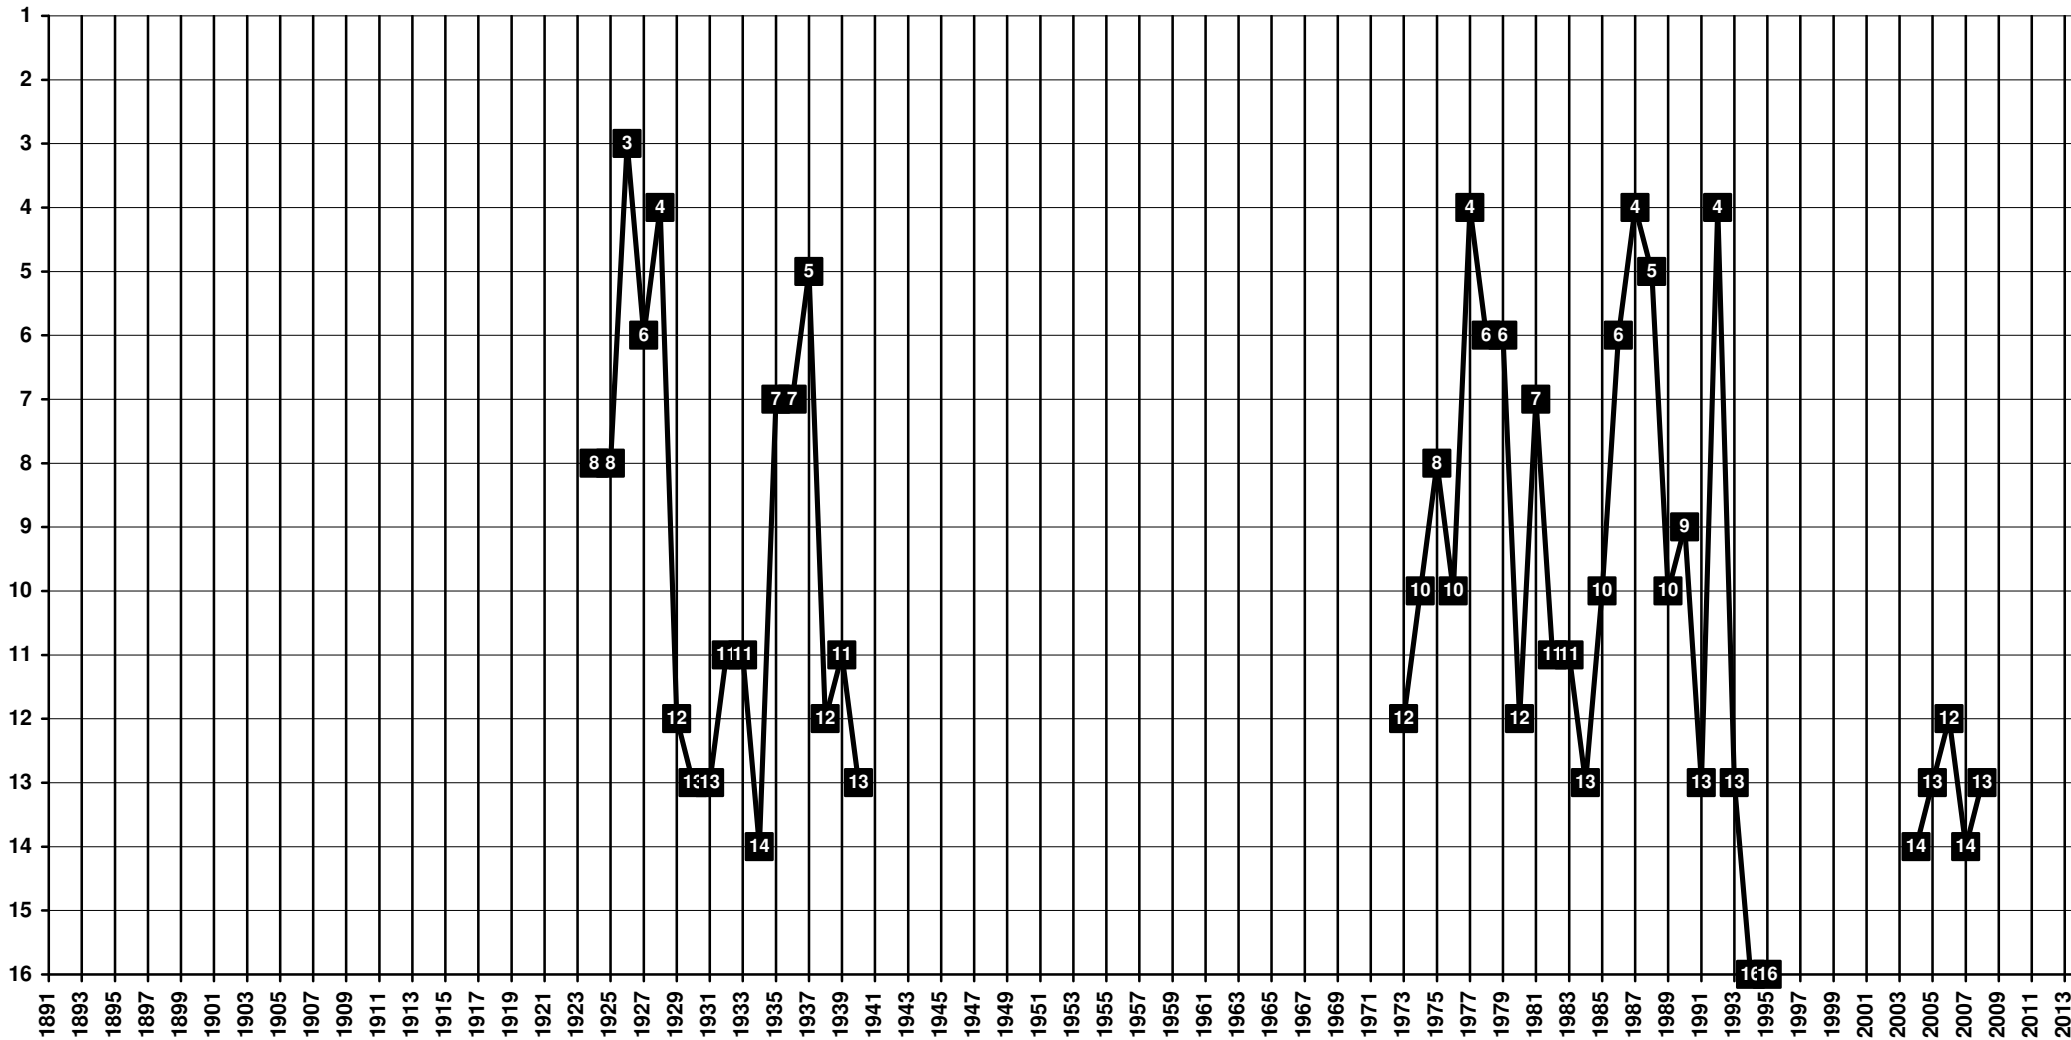

Northern Ireland - Tier 1 - Final Table Places

1889 **Larne F.C.** [Larne]