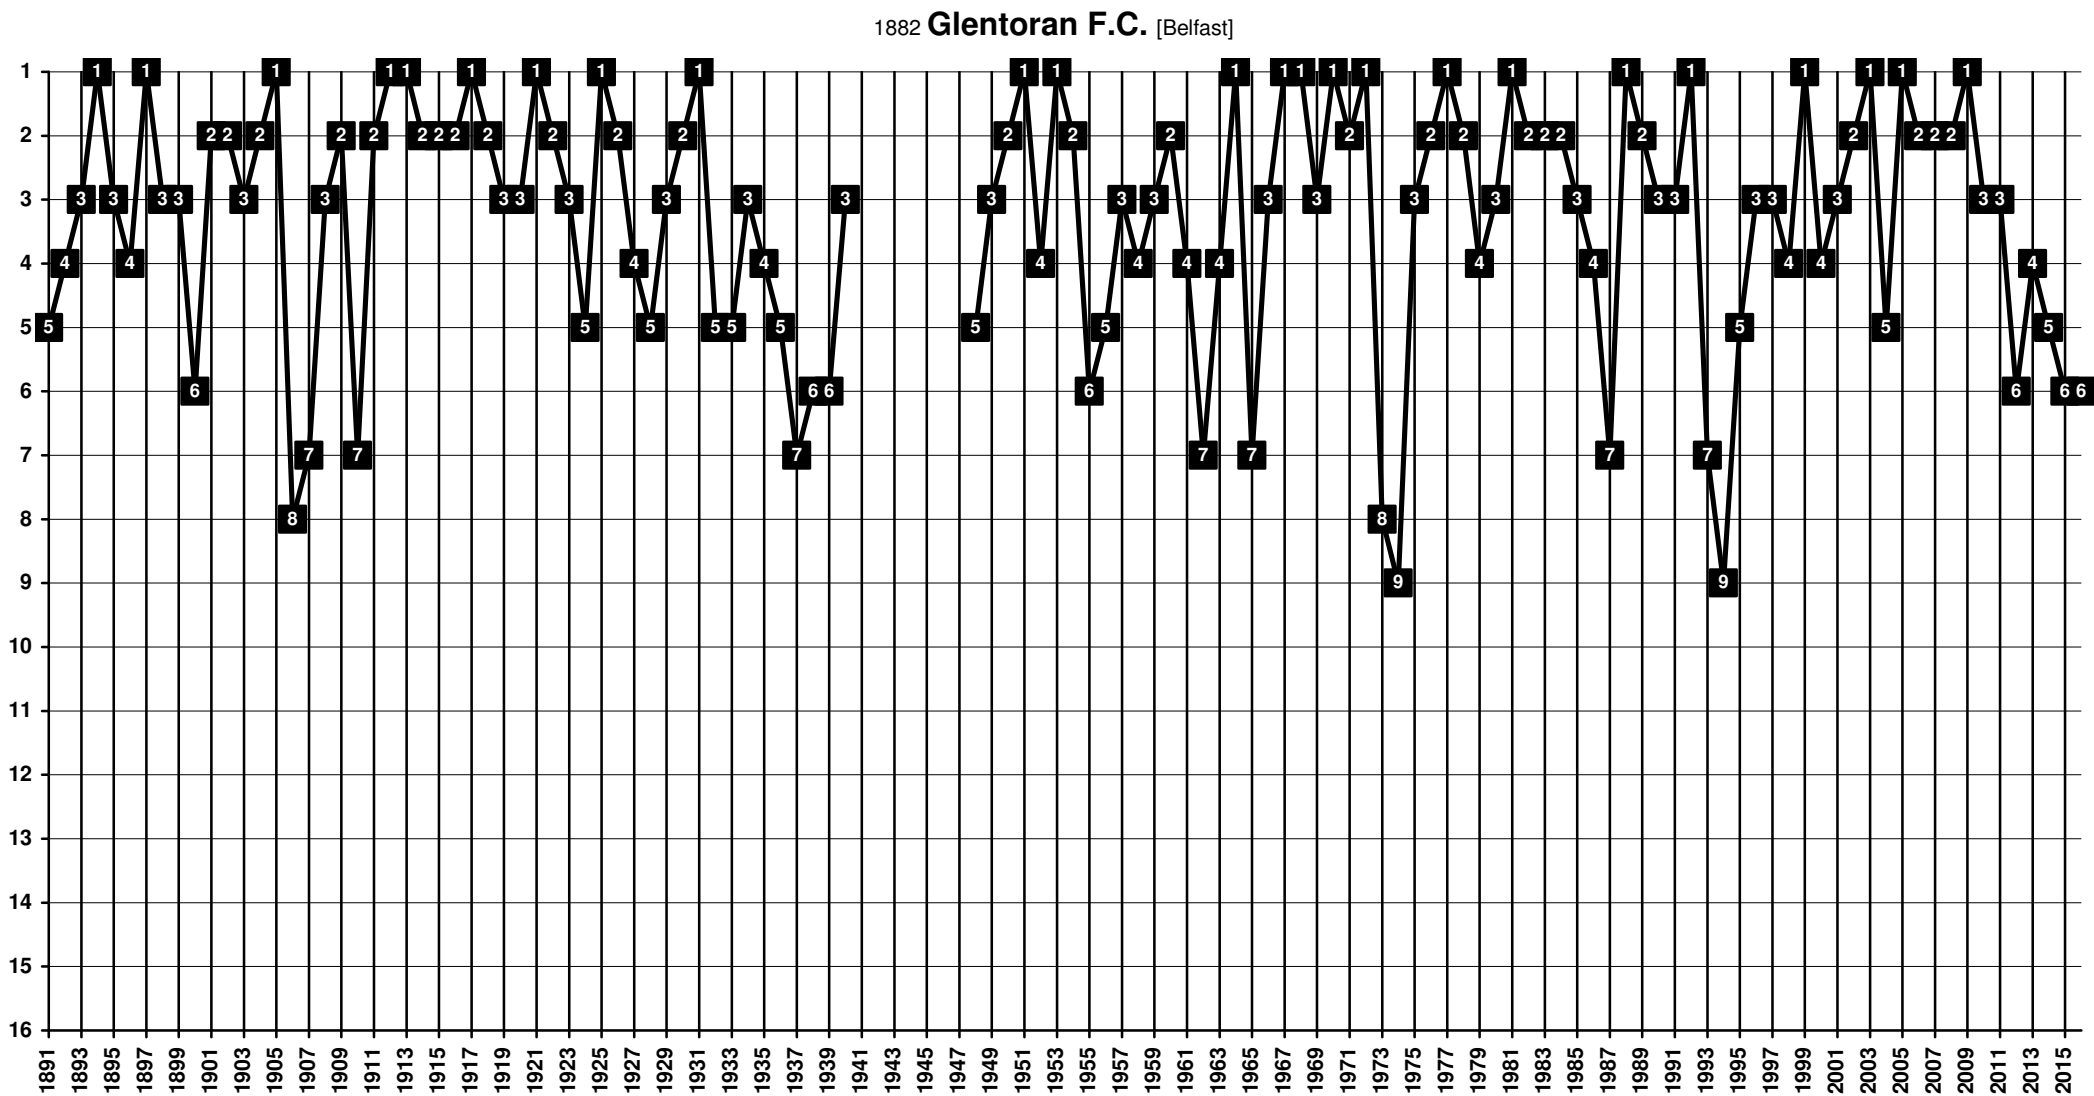

Northern Ireland - Tier 1 - Final Table Places