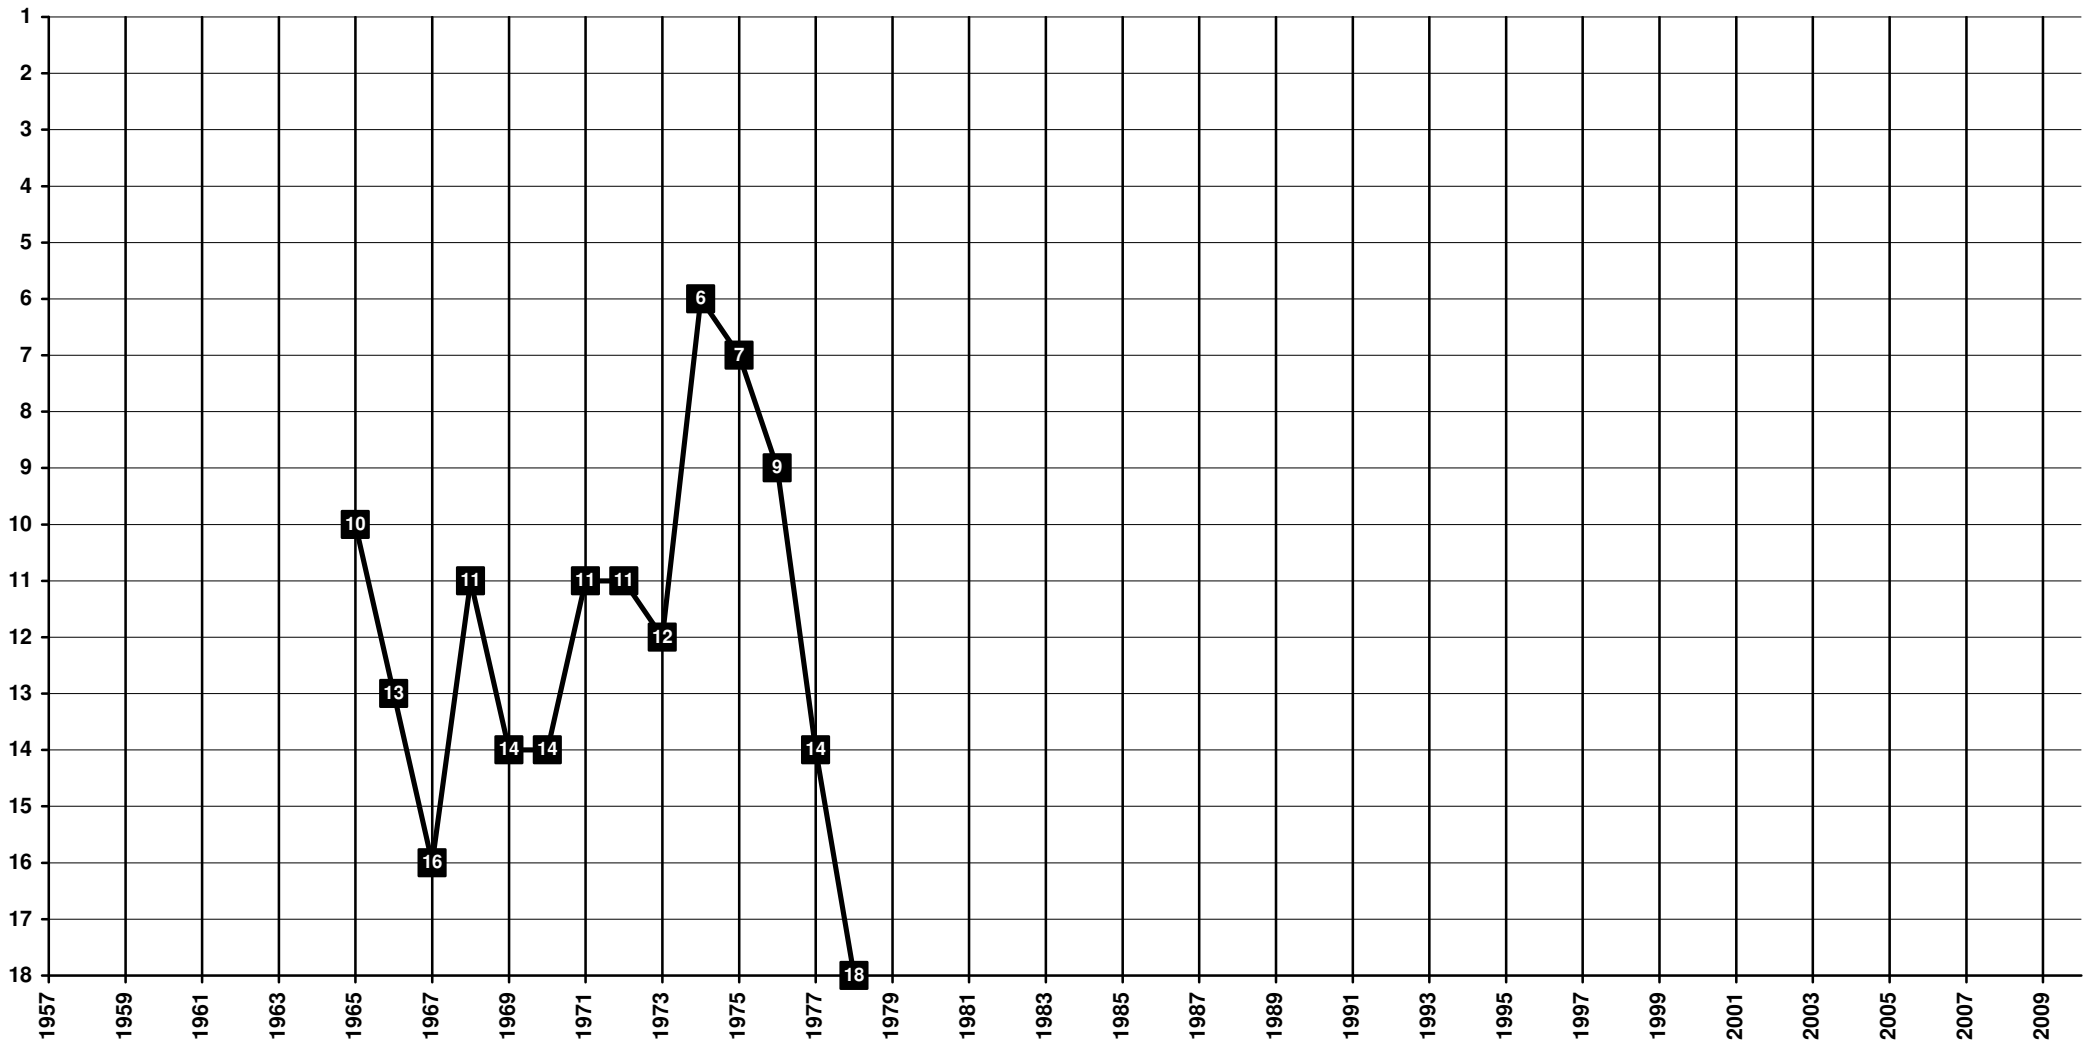

Netherlands - Tier 1 - Final Table Places

1963 **Telstar** | 2002 **Stormvogels Telstar** | 2008 **Telstar**