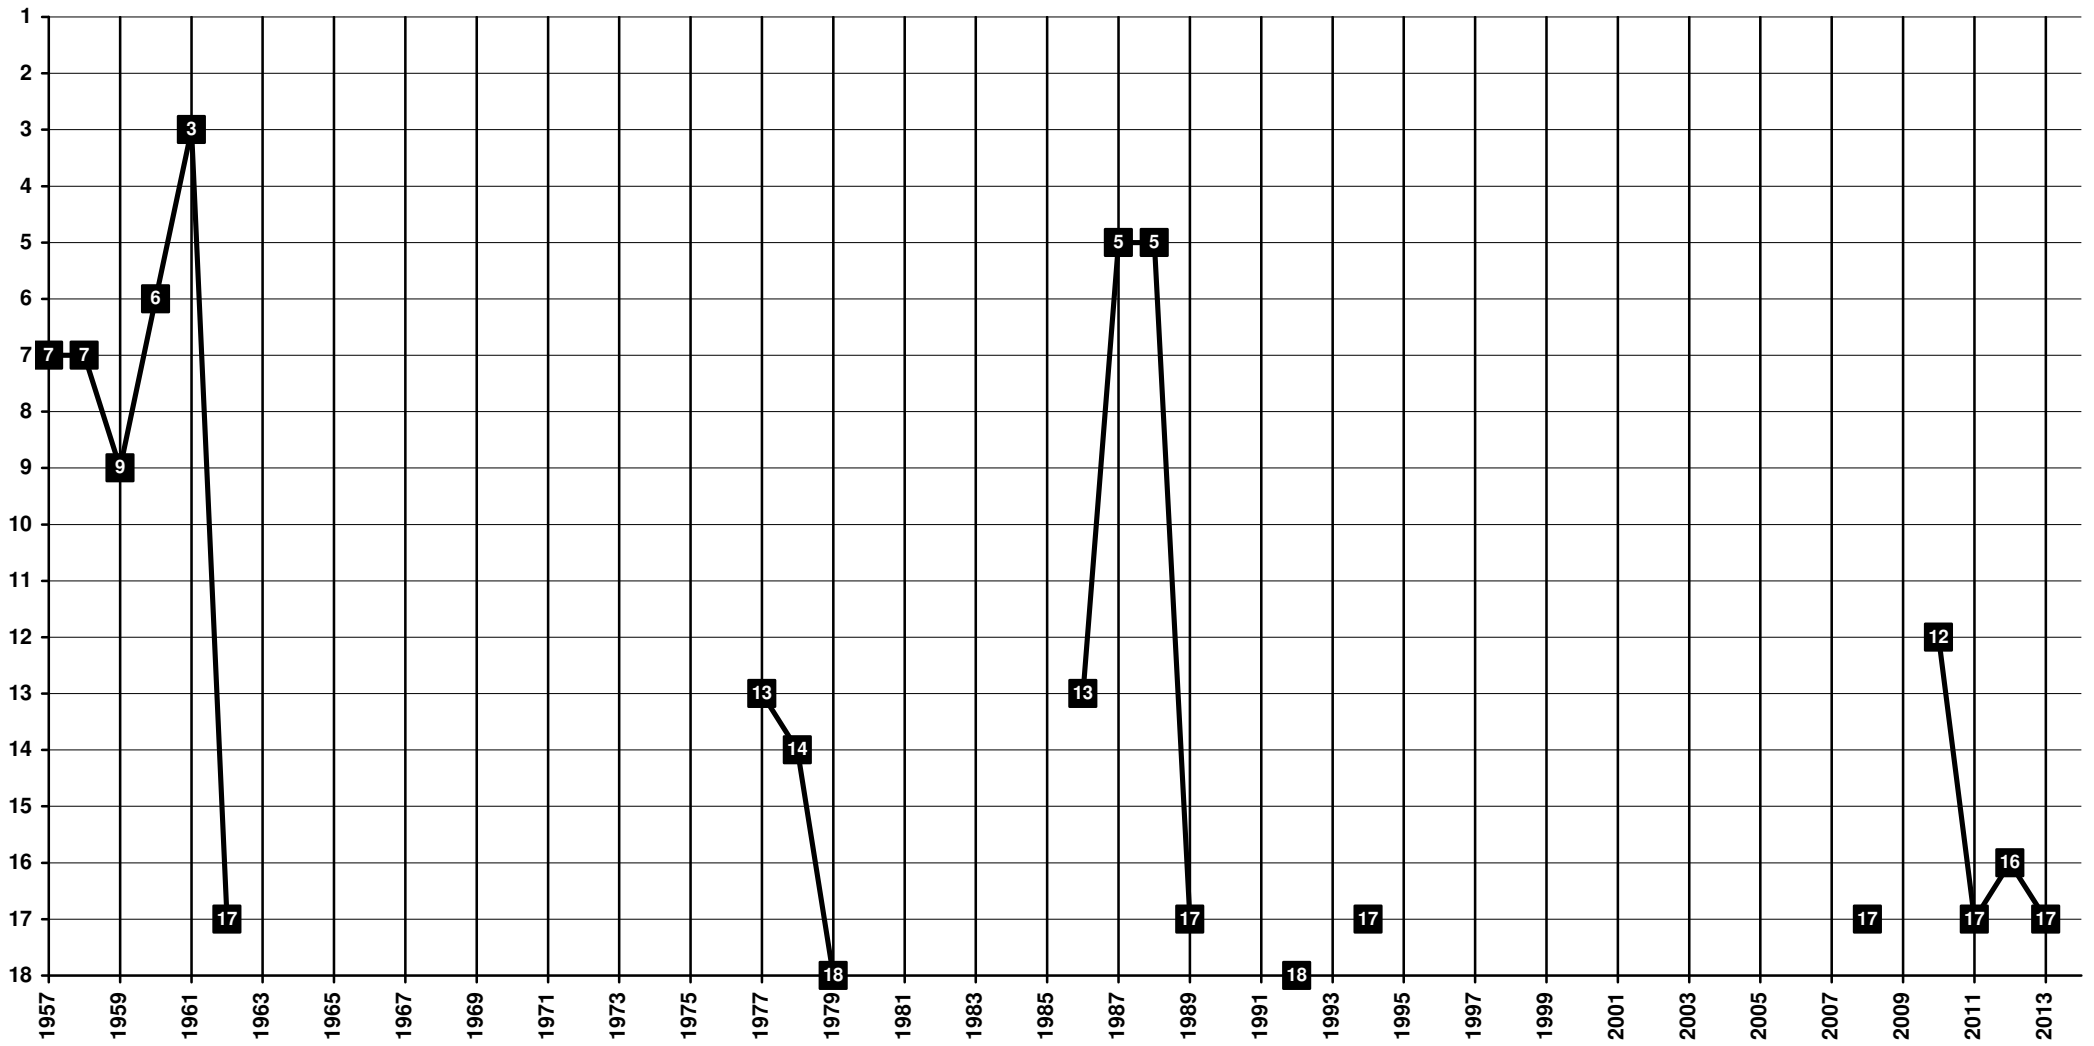

Netherlands - Tier 1 - Final Table Places

1903 VVV-Venlo