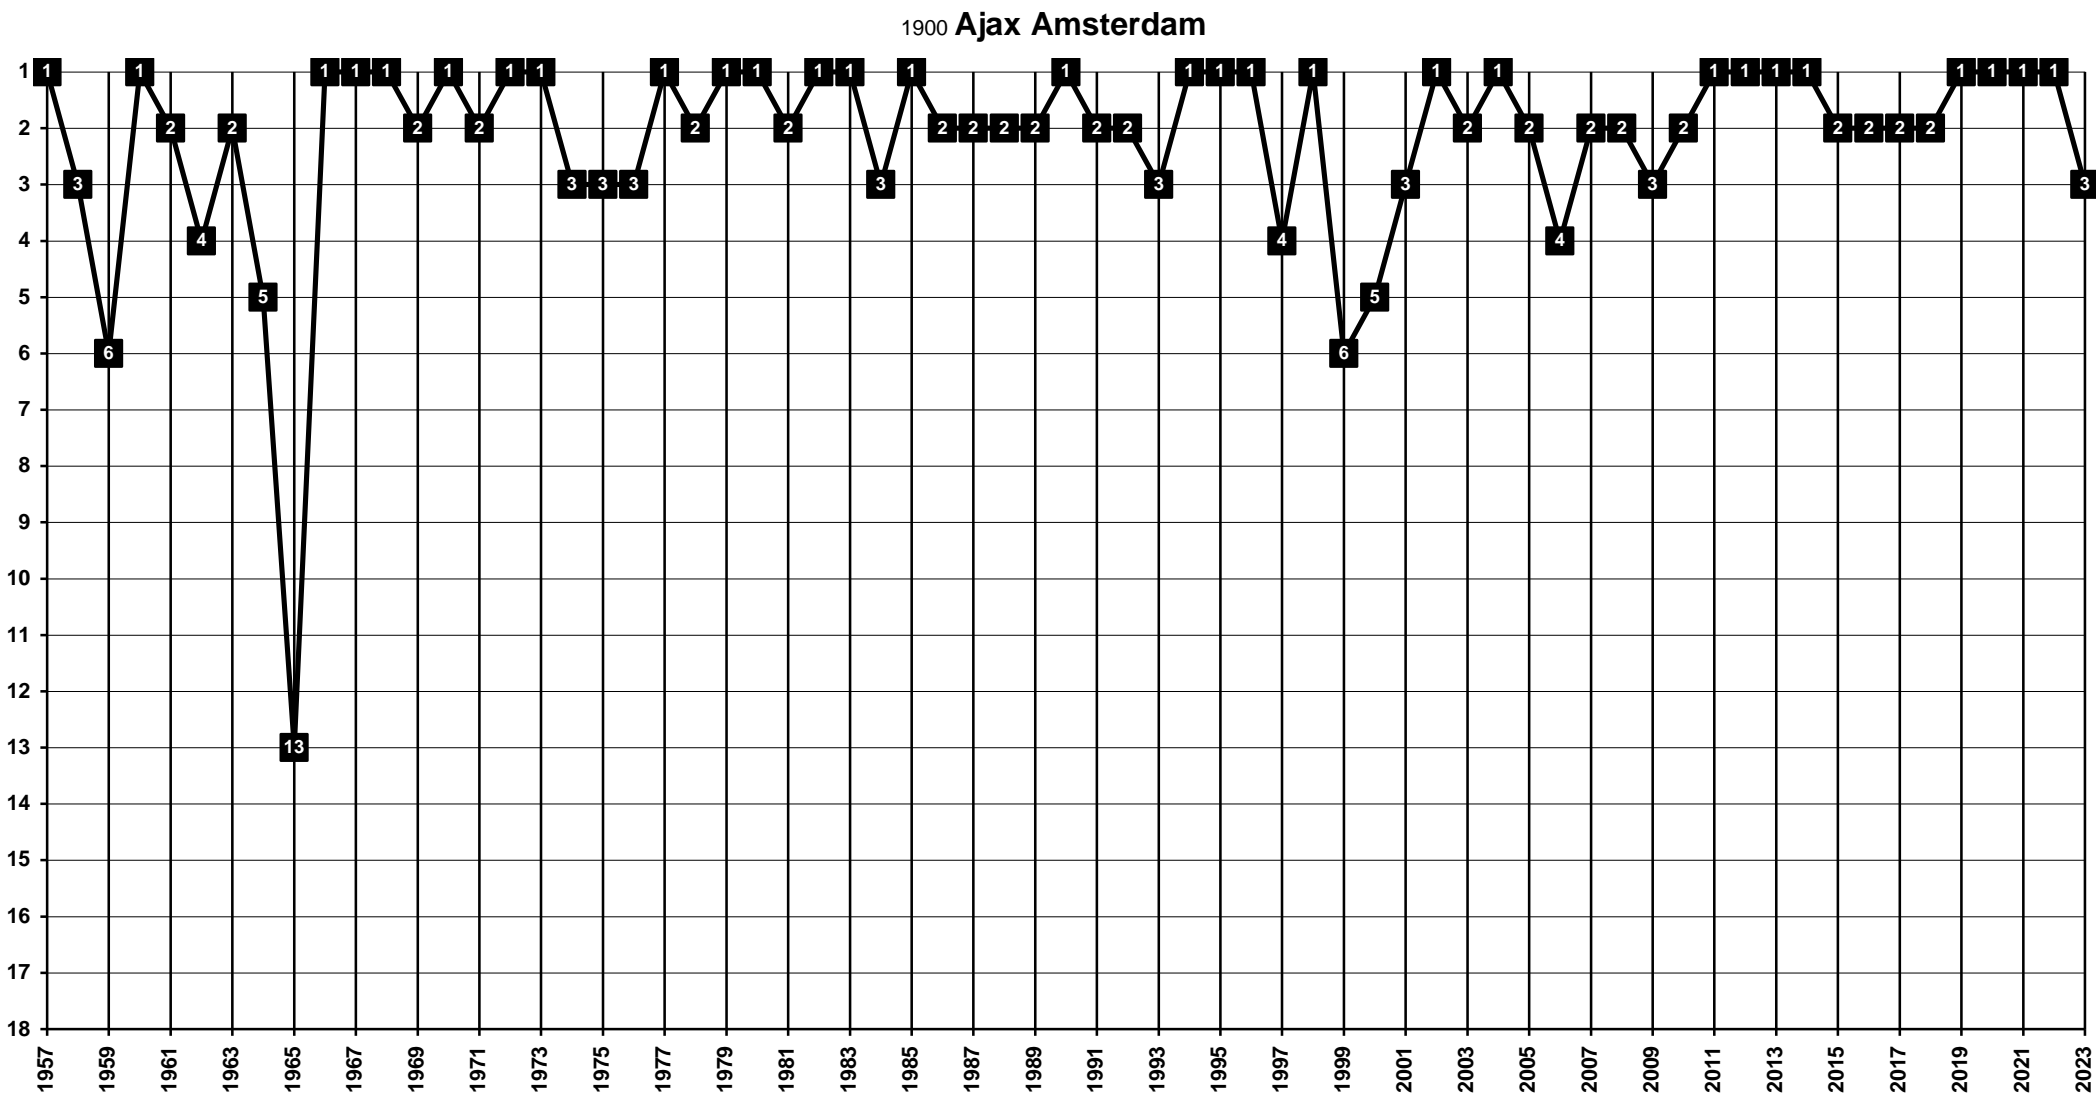

# Netherlands - Tier 1 - Final Table Places

1971 FC Den Haag | 1996 ADO Den Haag

# Netherlands - Tier 1 - Final Table Places