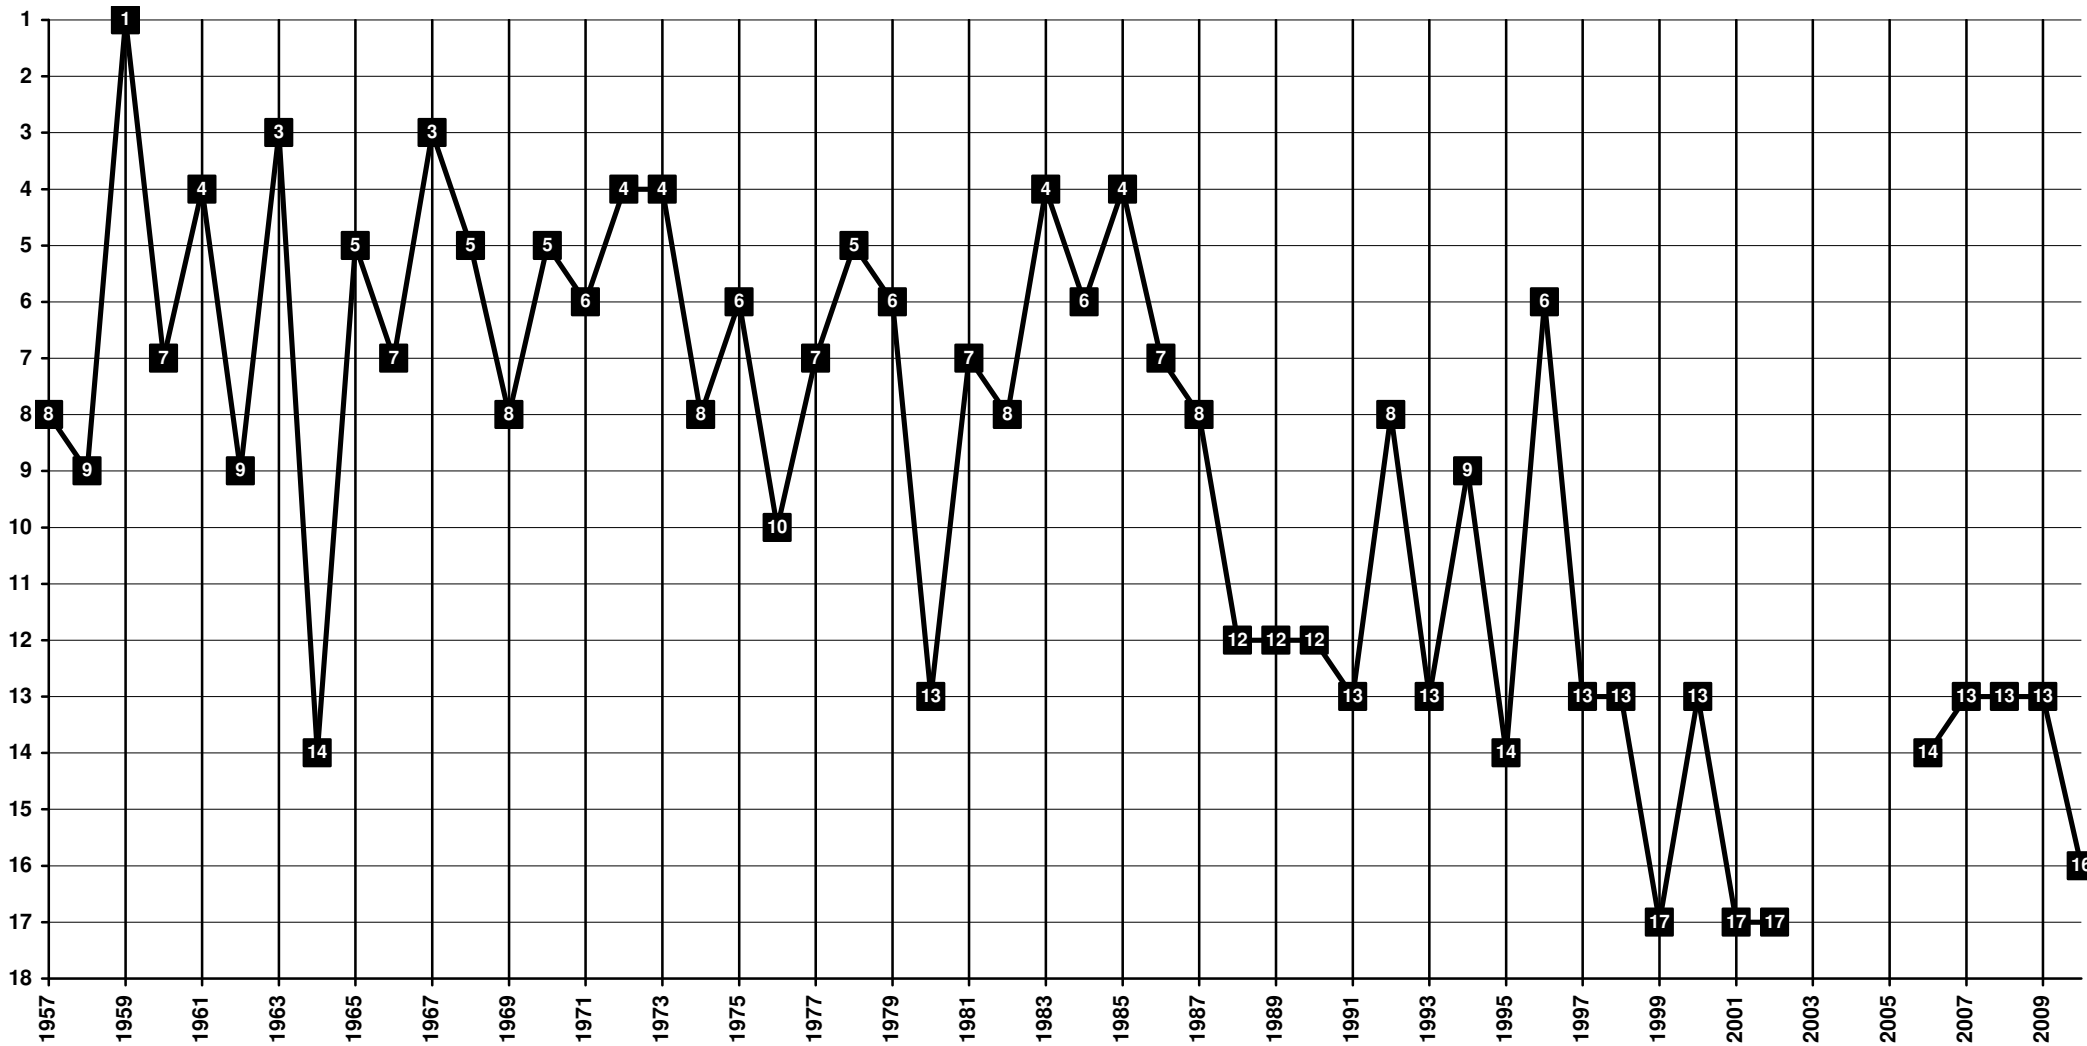

Netherlands - Tier 1 - Final Table Places

1888 Sparta Rotterdam