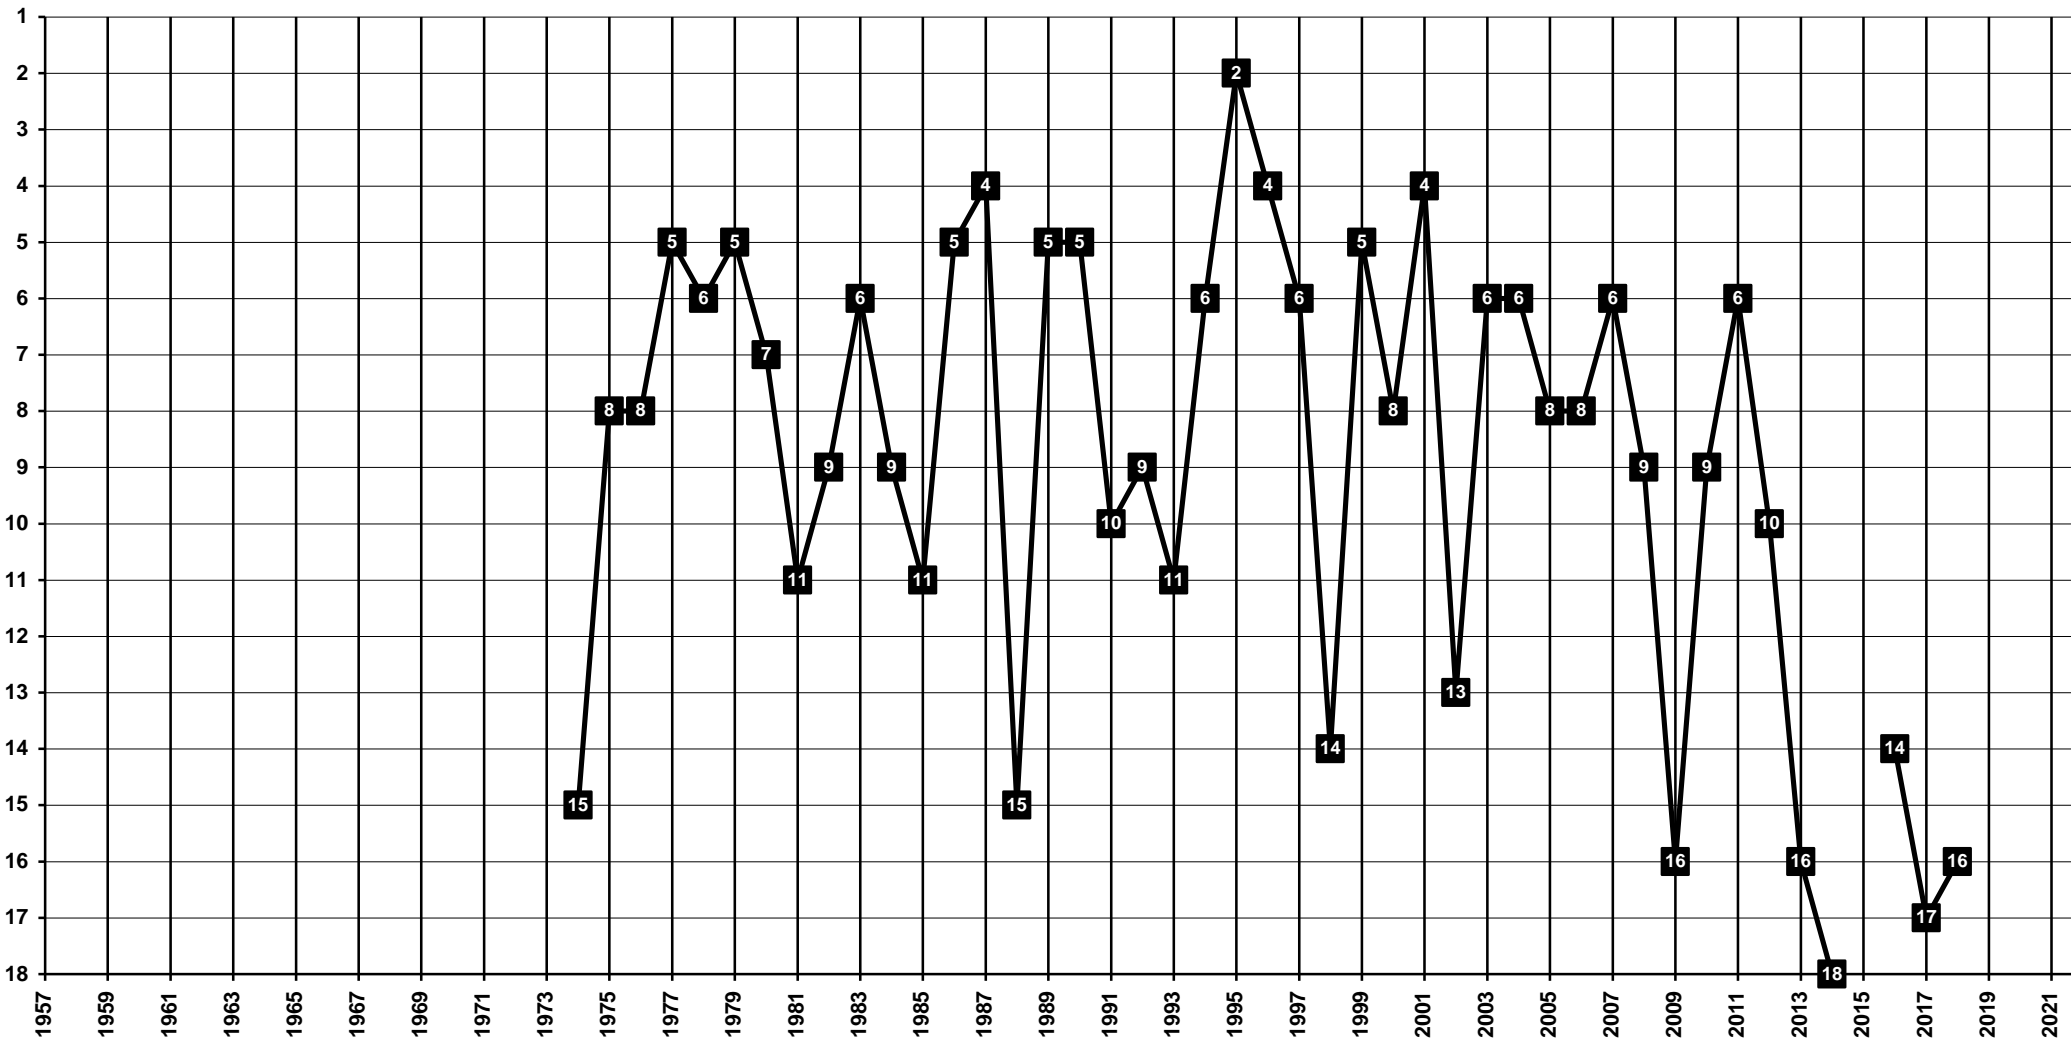

Netherlands - Tier 1 - Final Table Places

1962 Roda Kerkrade