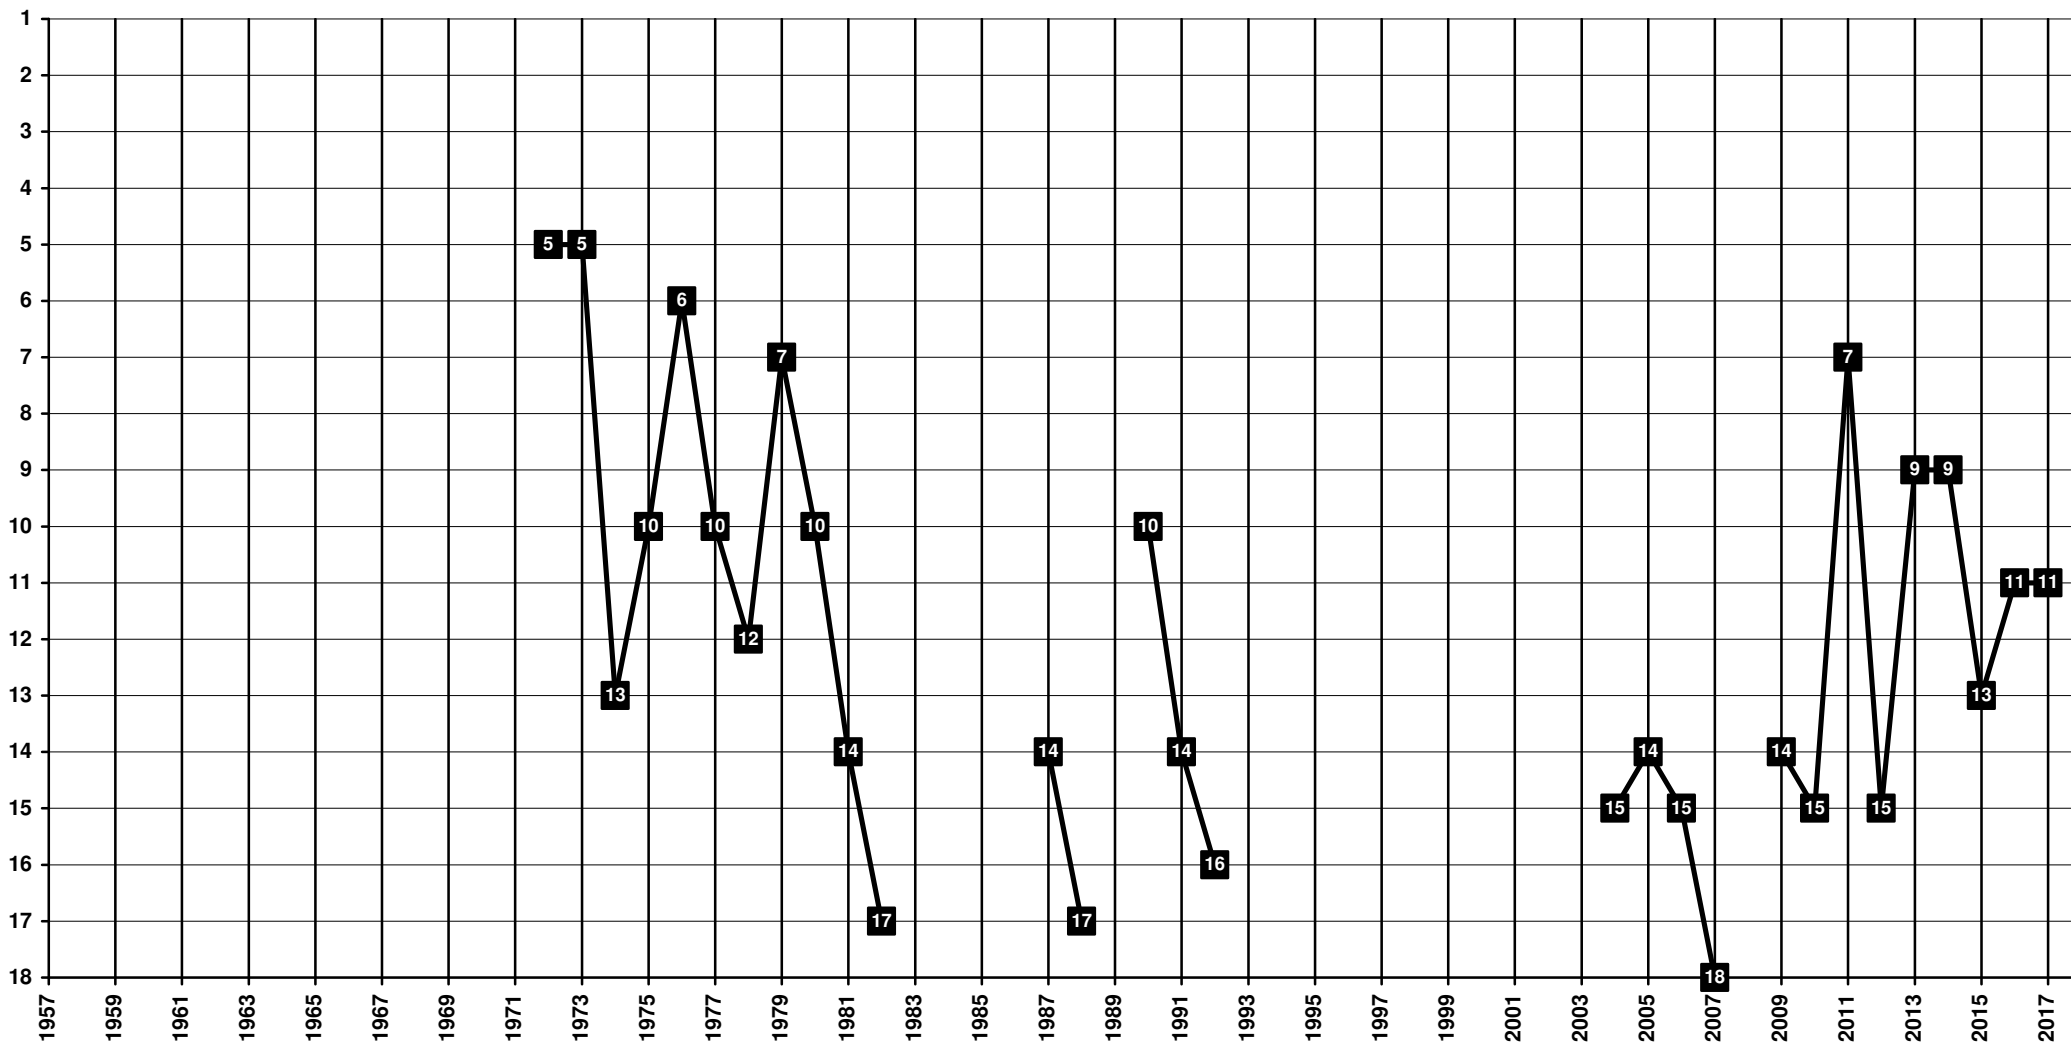

Abbreviations:

S=Seasons, Pd=Games Played, Pts=Points, W=Won, D=Drawn, L=Lost, GF= Goals For, GA= Goals Against, GD=Goals Difference

Netherlands - Tier 1 - Final Table Places

1971 **FC Den Haag** | 1996 **ADO Den Haag**