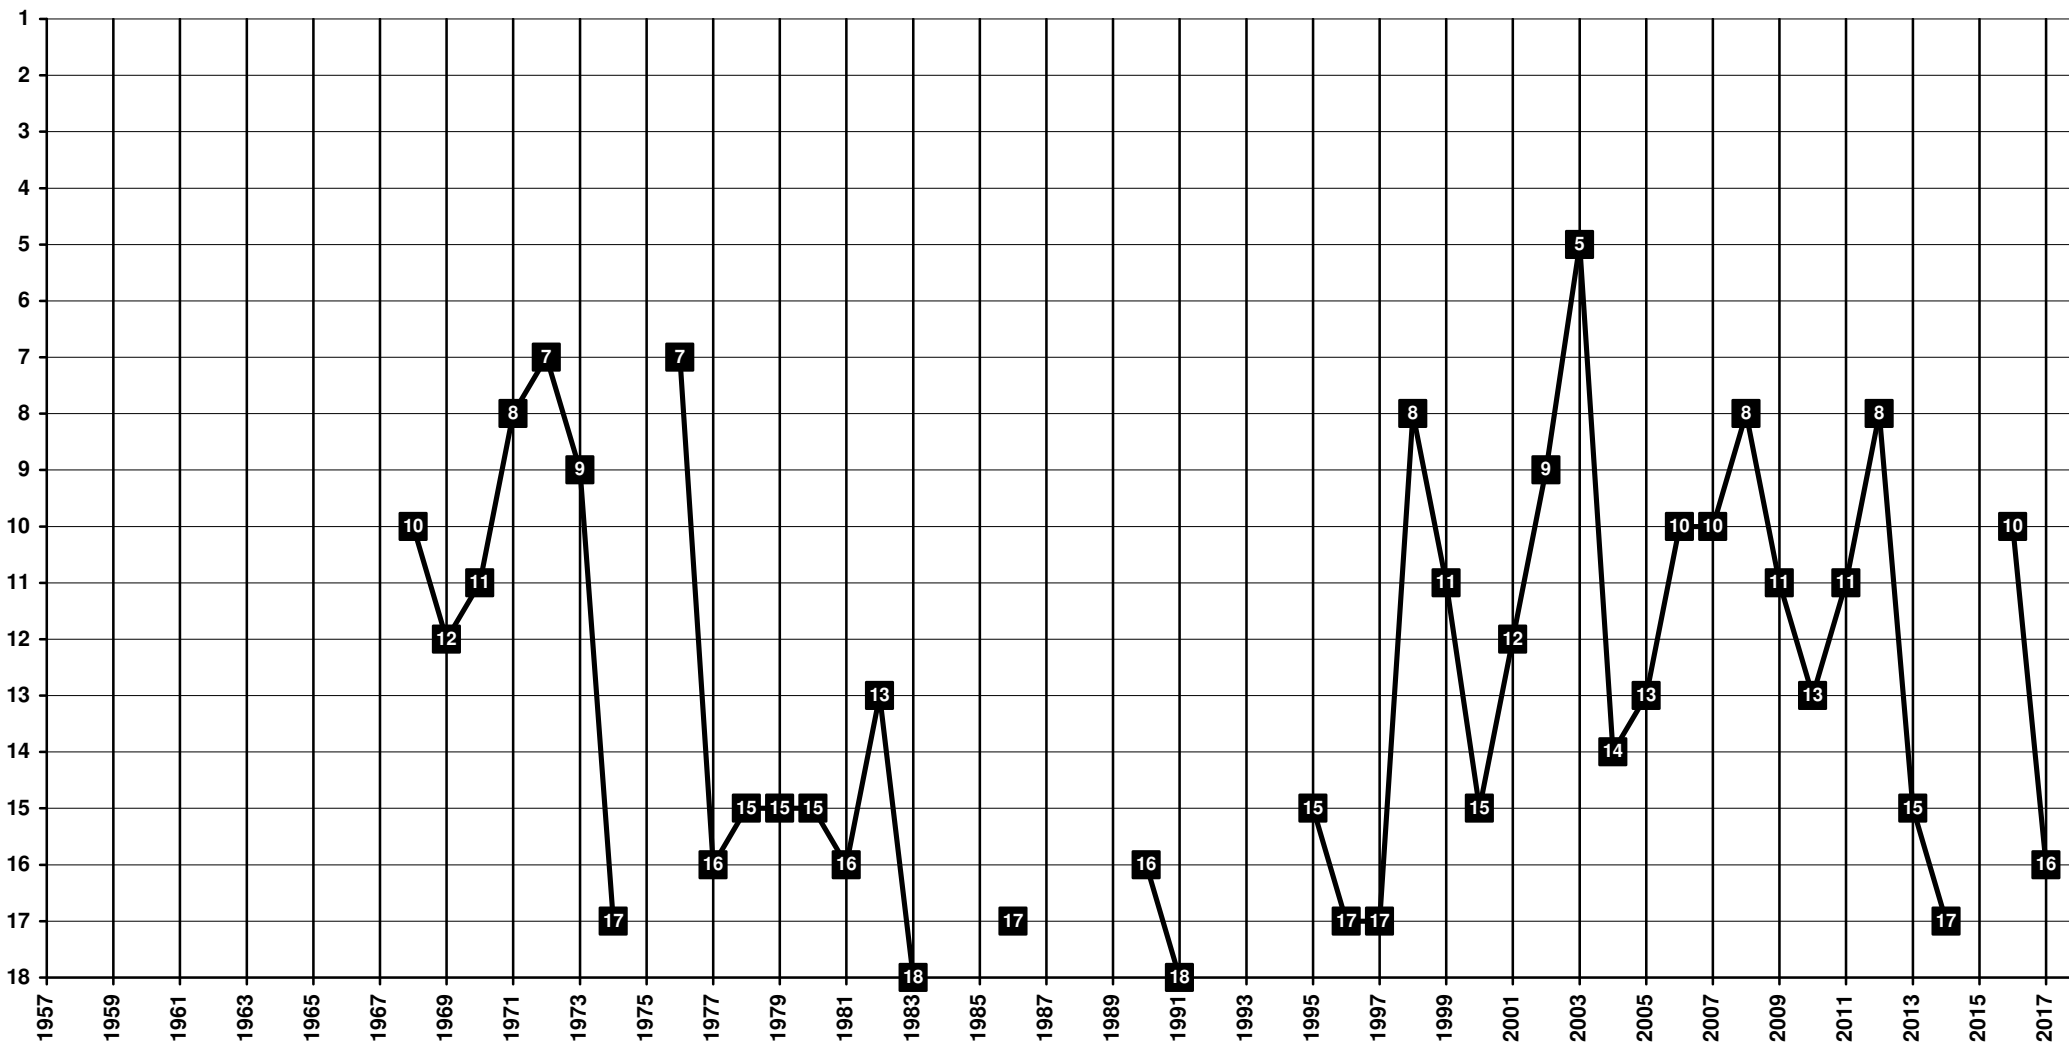

Netherlands - Tier 1 - Final Table Places

1974 **SC Heracles '74** | 1998 **Heracles Almelo**

Netherlands - Tier 1 - Final Table Places

1902 **MVV Maastricht**

Netherlands - Tier 1 - Final Table Places

1912 NAC Breda

Netherlands - Tier 1 - Final Table Places

1900 NEC Nijmegen

Netherlands - Tier 1 - Final Table Places

1913 PSV Eindhoven

Netherlands - Tier 1 - Final Table Places

1962 Roda Kerkrade

Netherlands - Tier 1 - Final Table Places