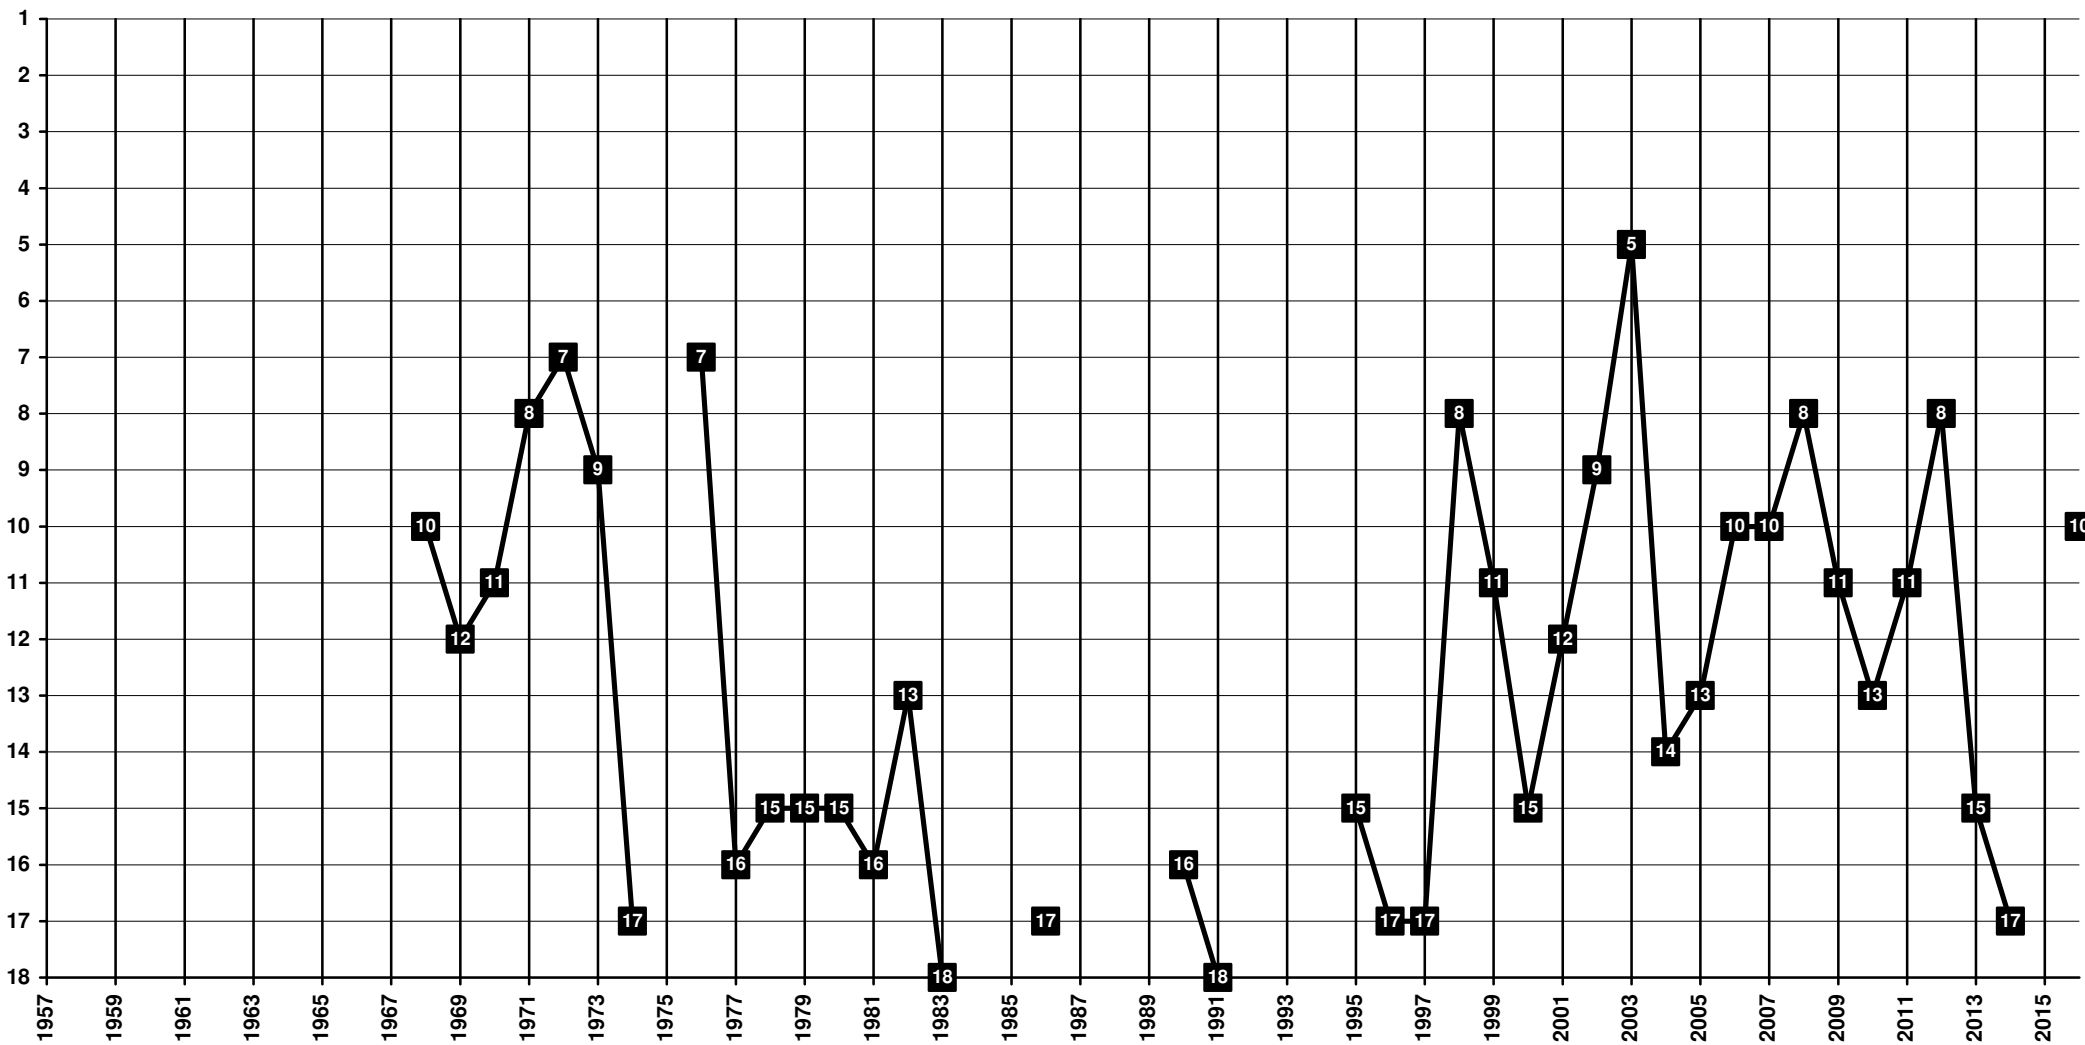

Netherlands - Tier 1 - Final Table Places

1974 **SC Heracles '74** | 1998 **Heracles Almelo**

Netherlands - Tier 1 - Final Table Places

1902 **MVV Maastricht**

Netherlands - Tier 1 - Final Table Places

1912 NAC Breda

Netherlands - Tier 1 - Final Table Places

1900 NEC Nijmegen

Netherlands - Tier 1 - Final Table Places

1913 PSV Eindhoven

Netherlands - Tier 1 - Final Table Places

1962 Roda Kerkrade

Netherlands - Tier 1 - Final Table Places