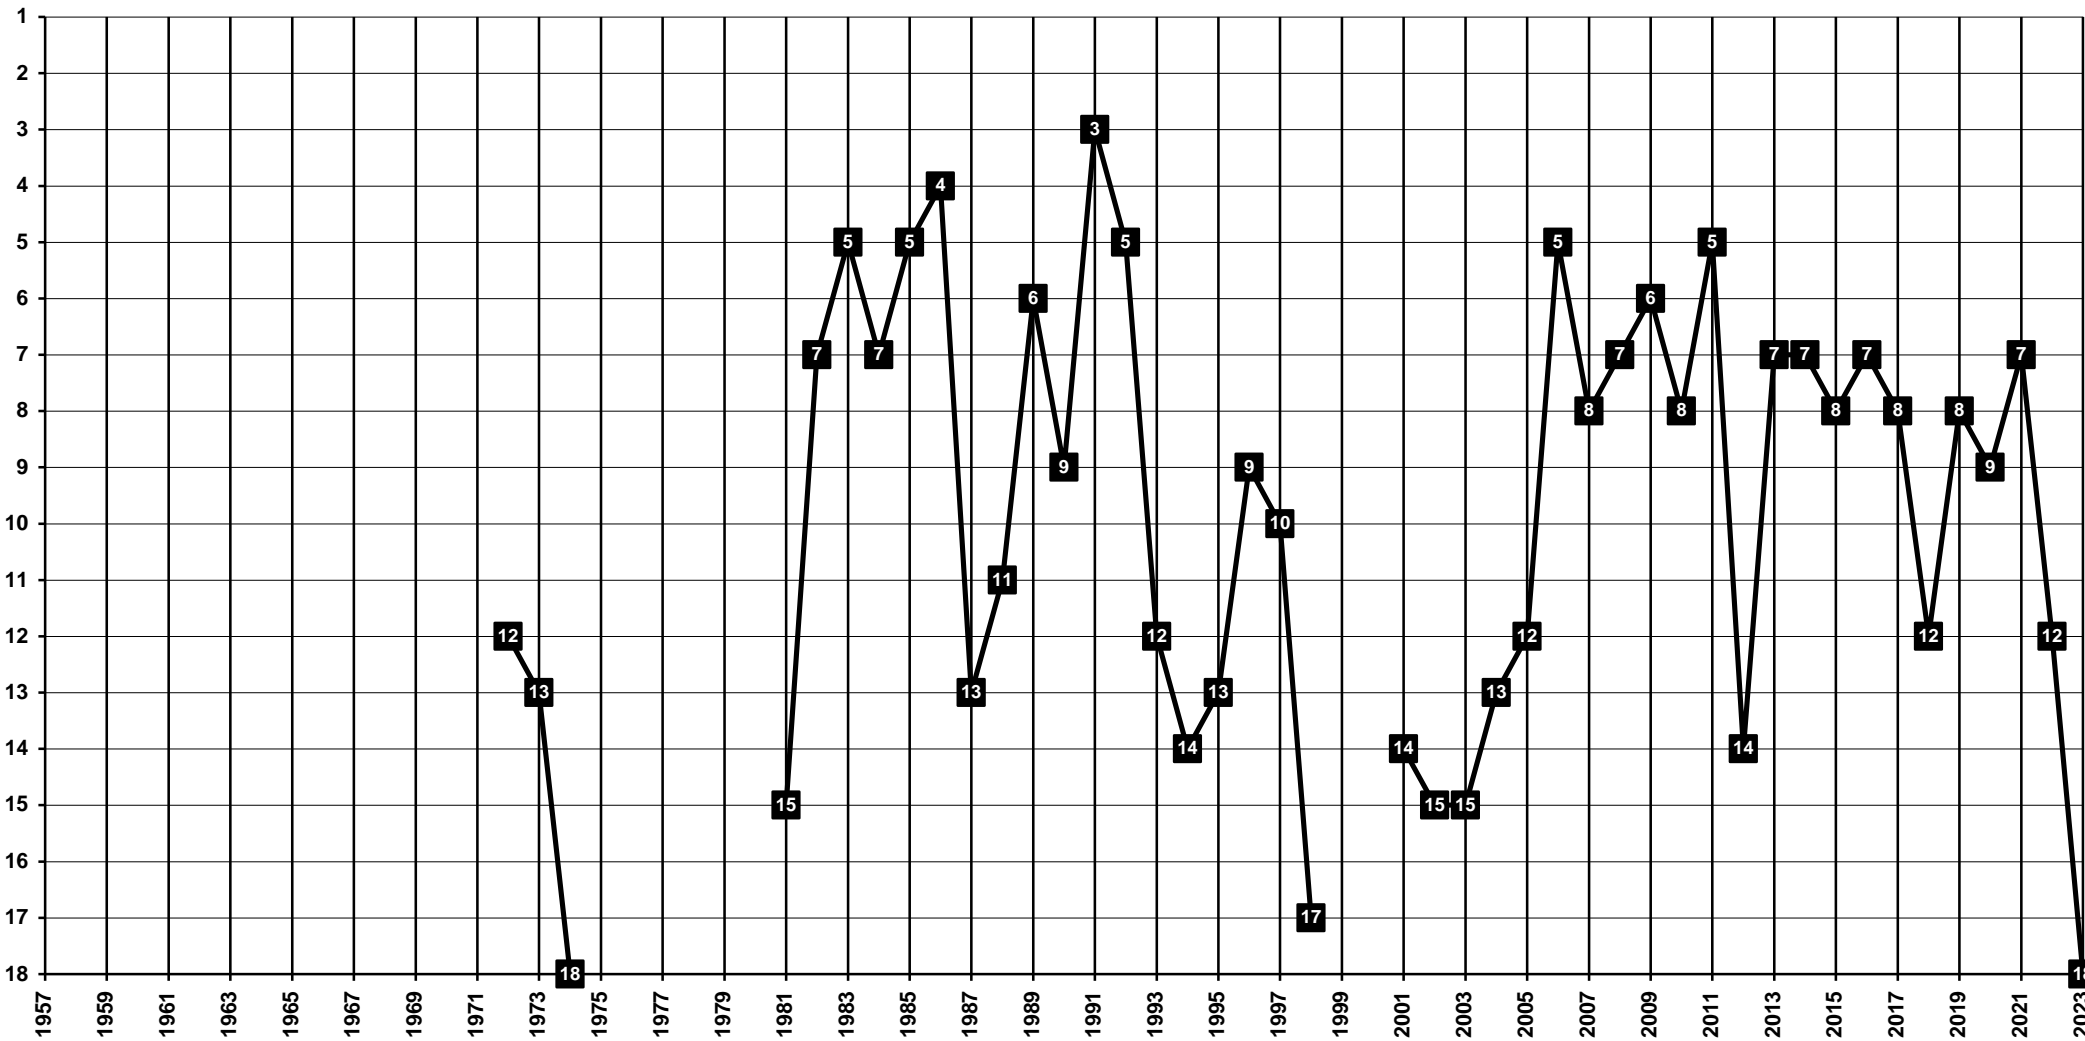

Netherlands - Tier 1 - Final Table Places

1971 FC Groningen