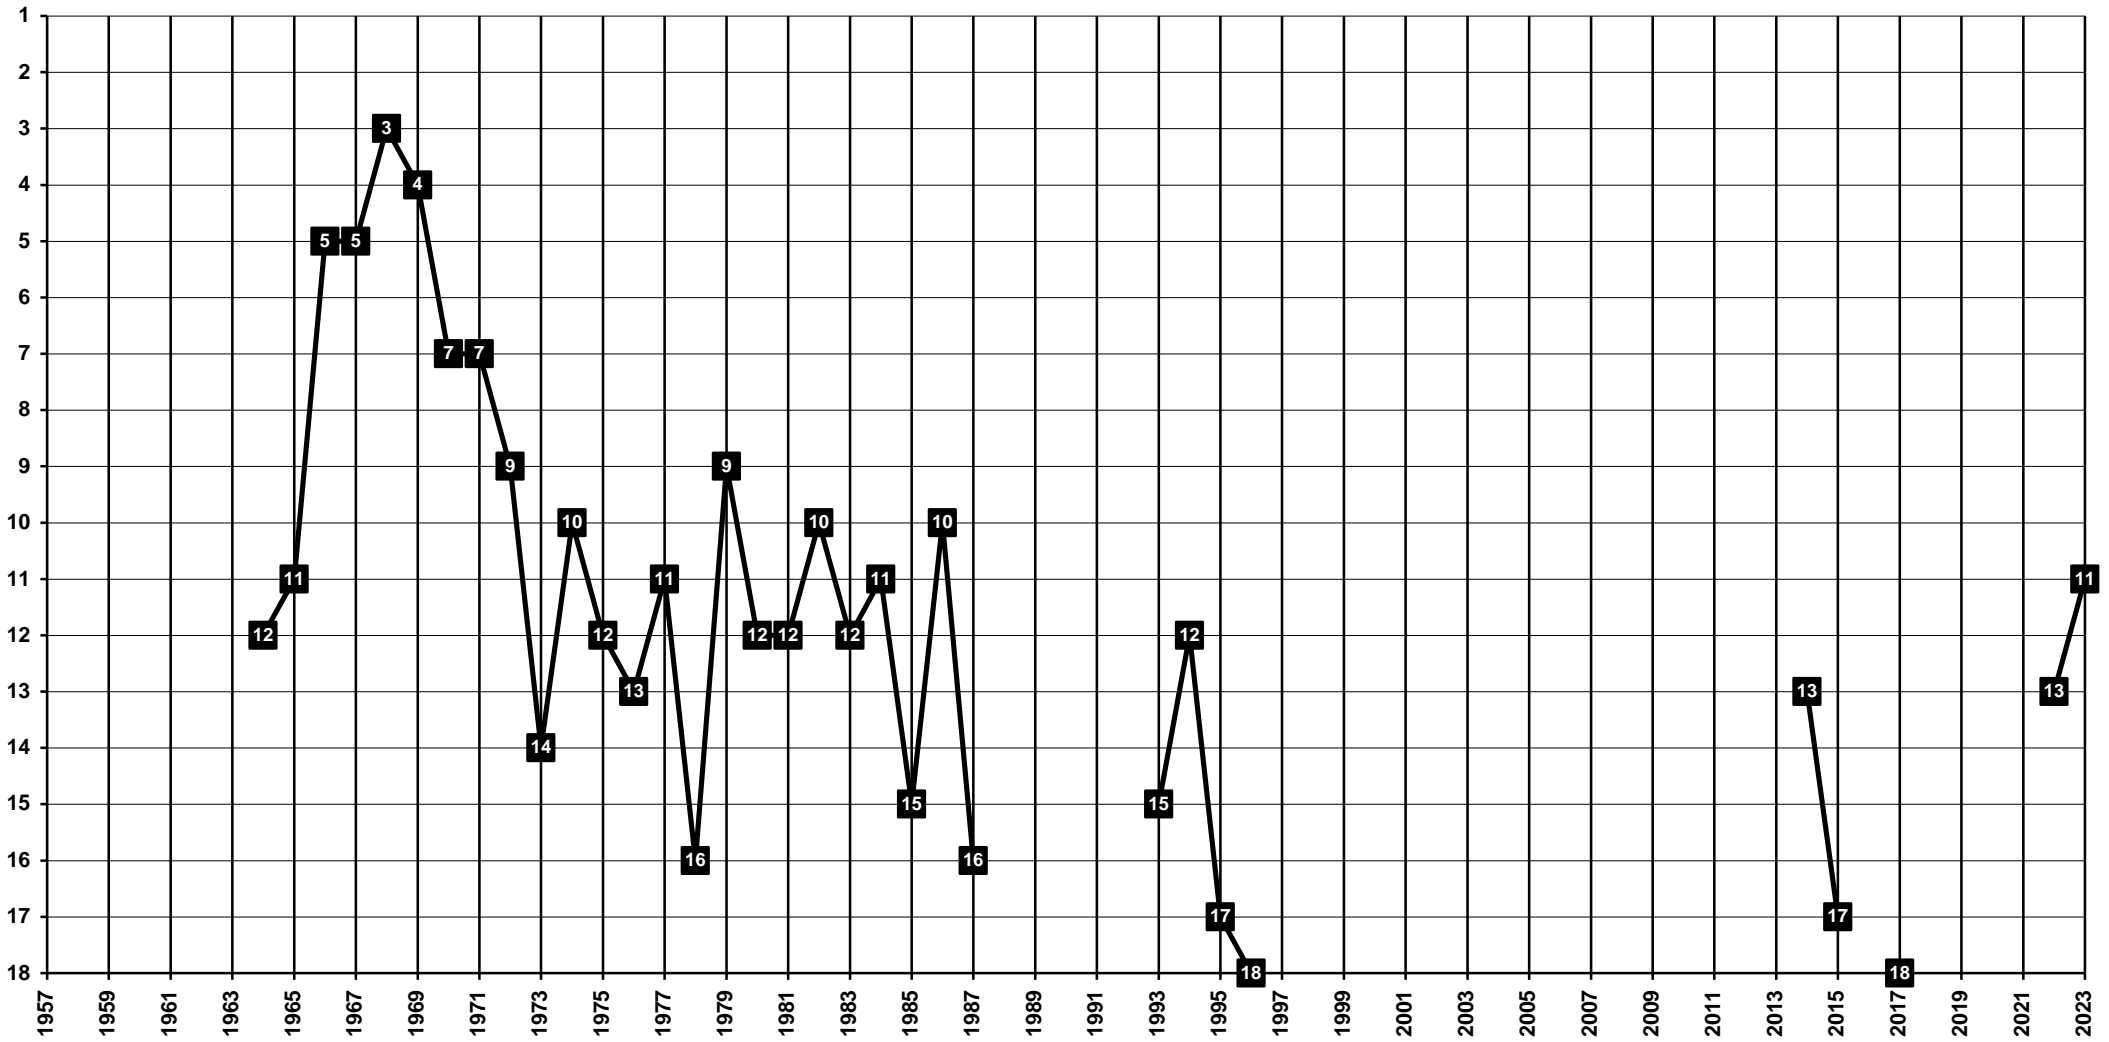

Netherlands - Tier 1 - Final Table Places

1905 Deventer VV Go Ahead | 1971 Go Ahead Eagles Deventer