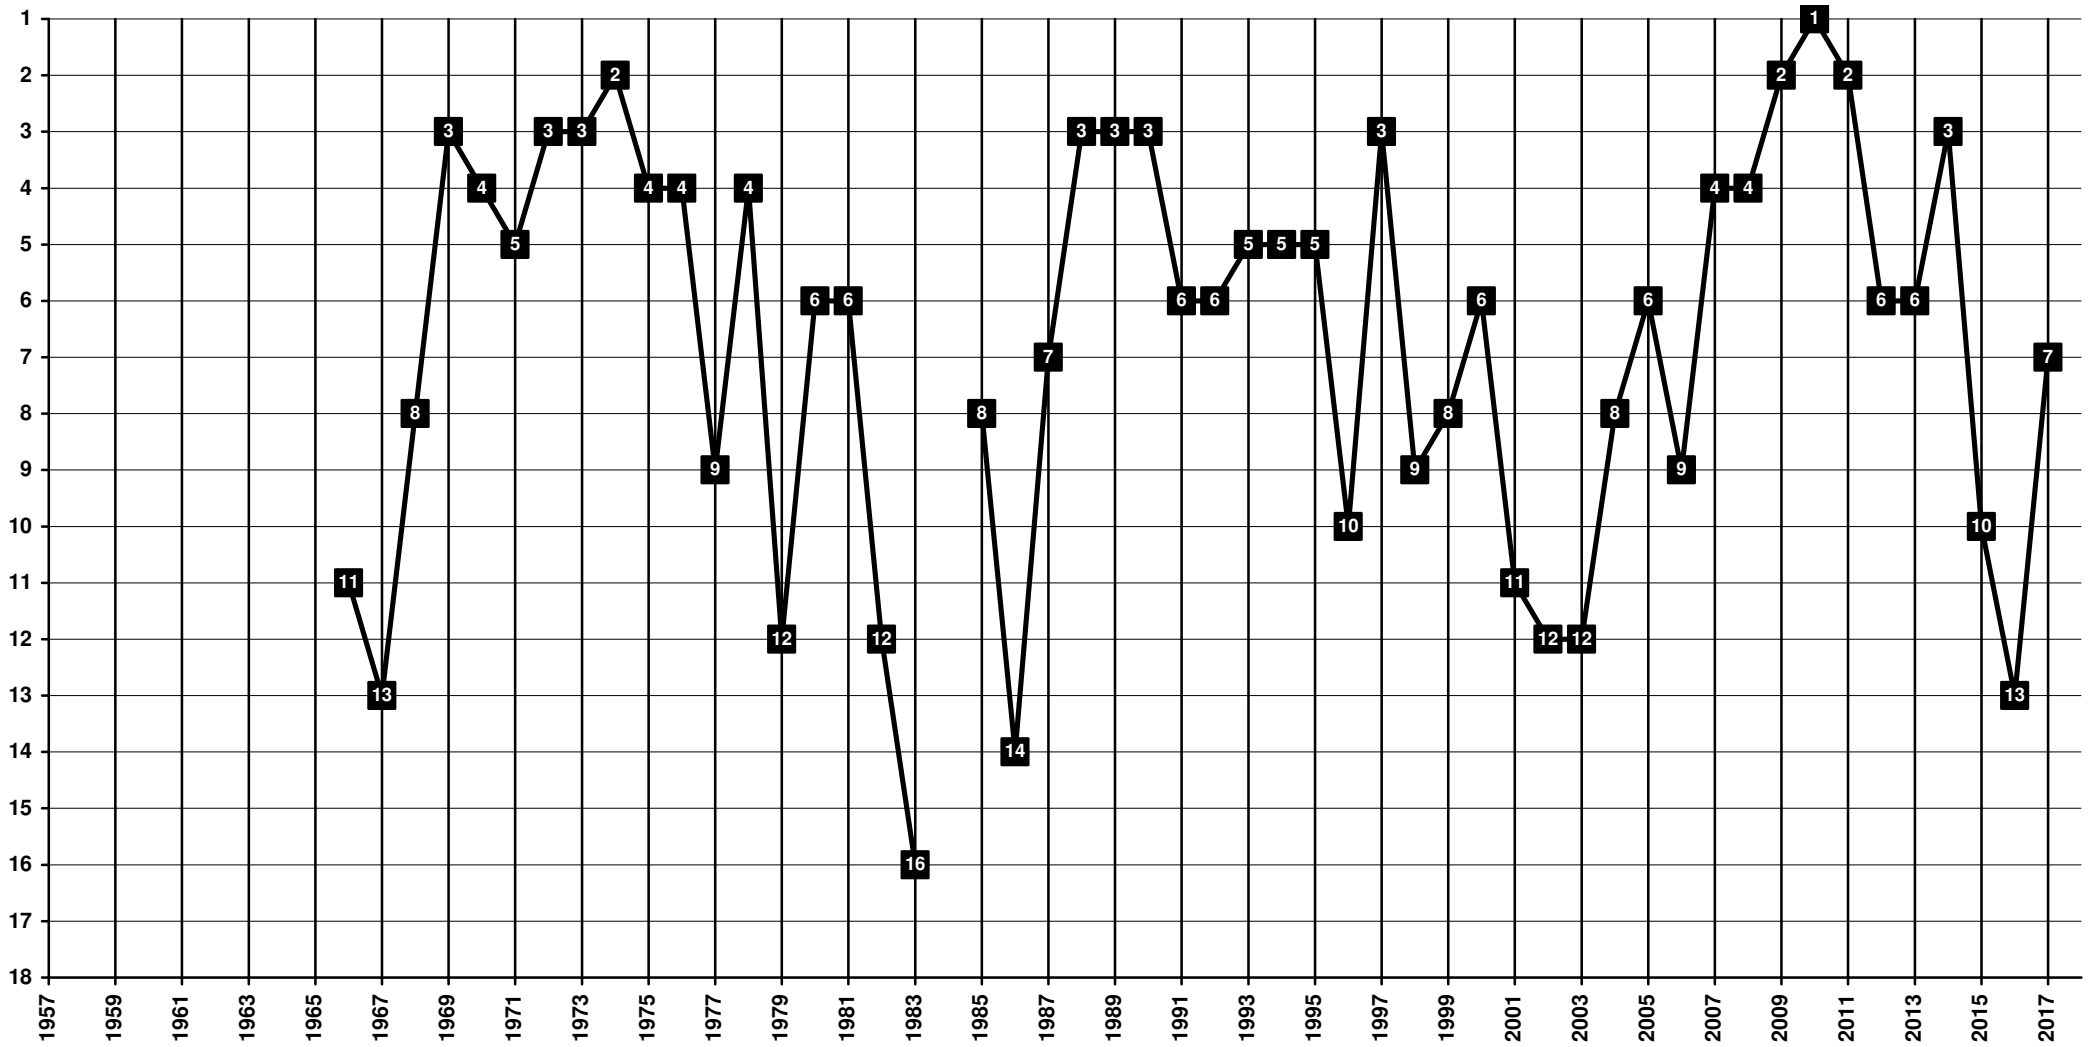

Netherlands - Tier 1 - Final Table Places

1900 NEC Nijmegen

Netherlands - Tier 1 - Final Table Places

1913 PSV Eindhoven

Netherlands - Tier 1 - Final Table Places

1962 Roda Kerkrade

Netherlands - Tier 1 - Final Table Places

1888 Sparta Rotterdam

Netherlands - Tier 1 - Final Table Places

1963 **Telstar** | 2002 **Stormvogels Telstar** | 2008 **Telstar**

Netherlands - Tier 1 - Final Table Places

1965 Twente Enschede

Netherlands - Tier 1 - Final Table Places