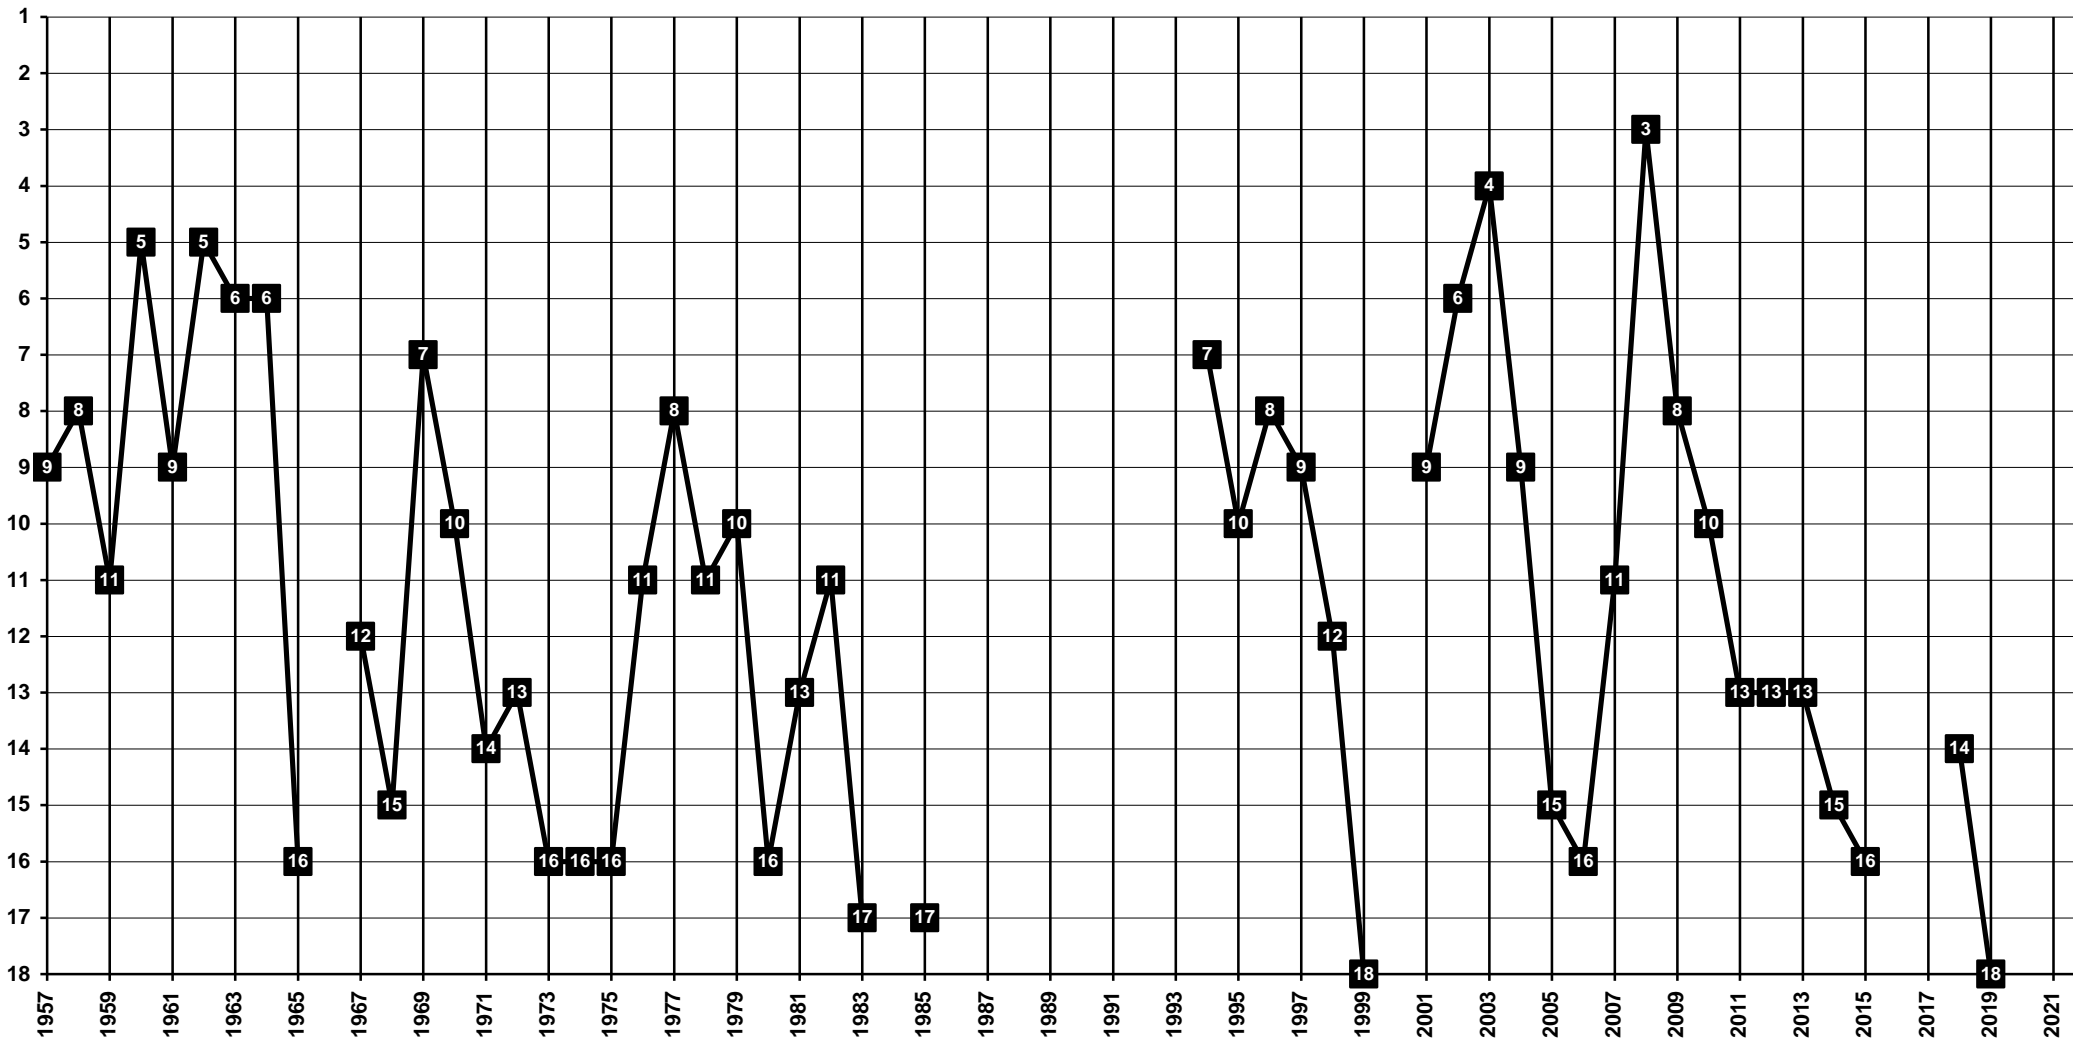

Netherlands - Tier 1 - Final Table Places

1912 NAC Breda