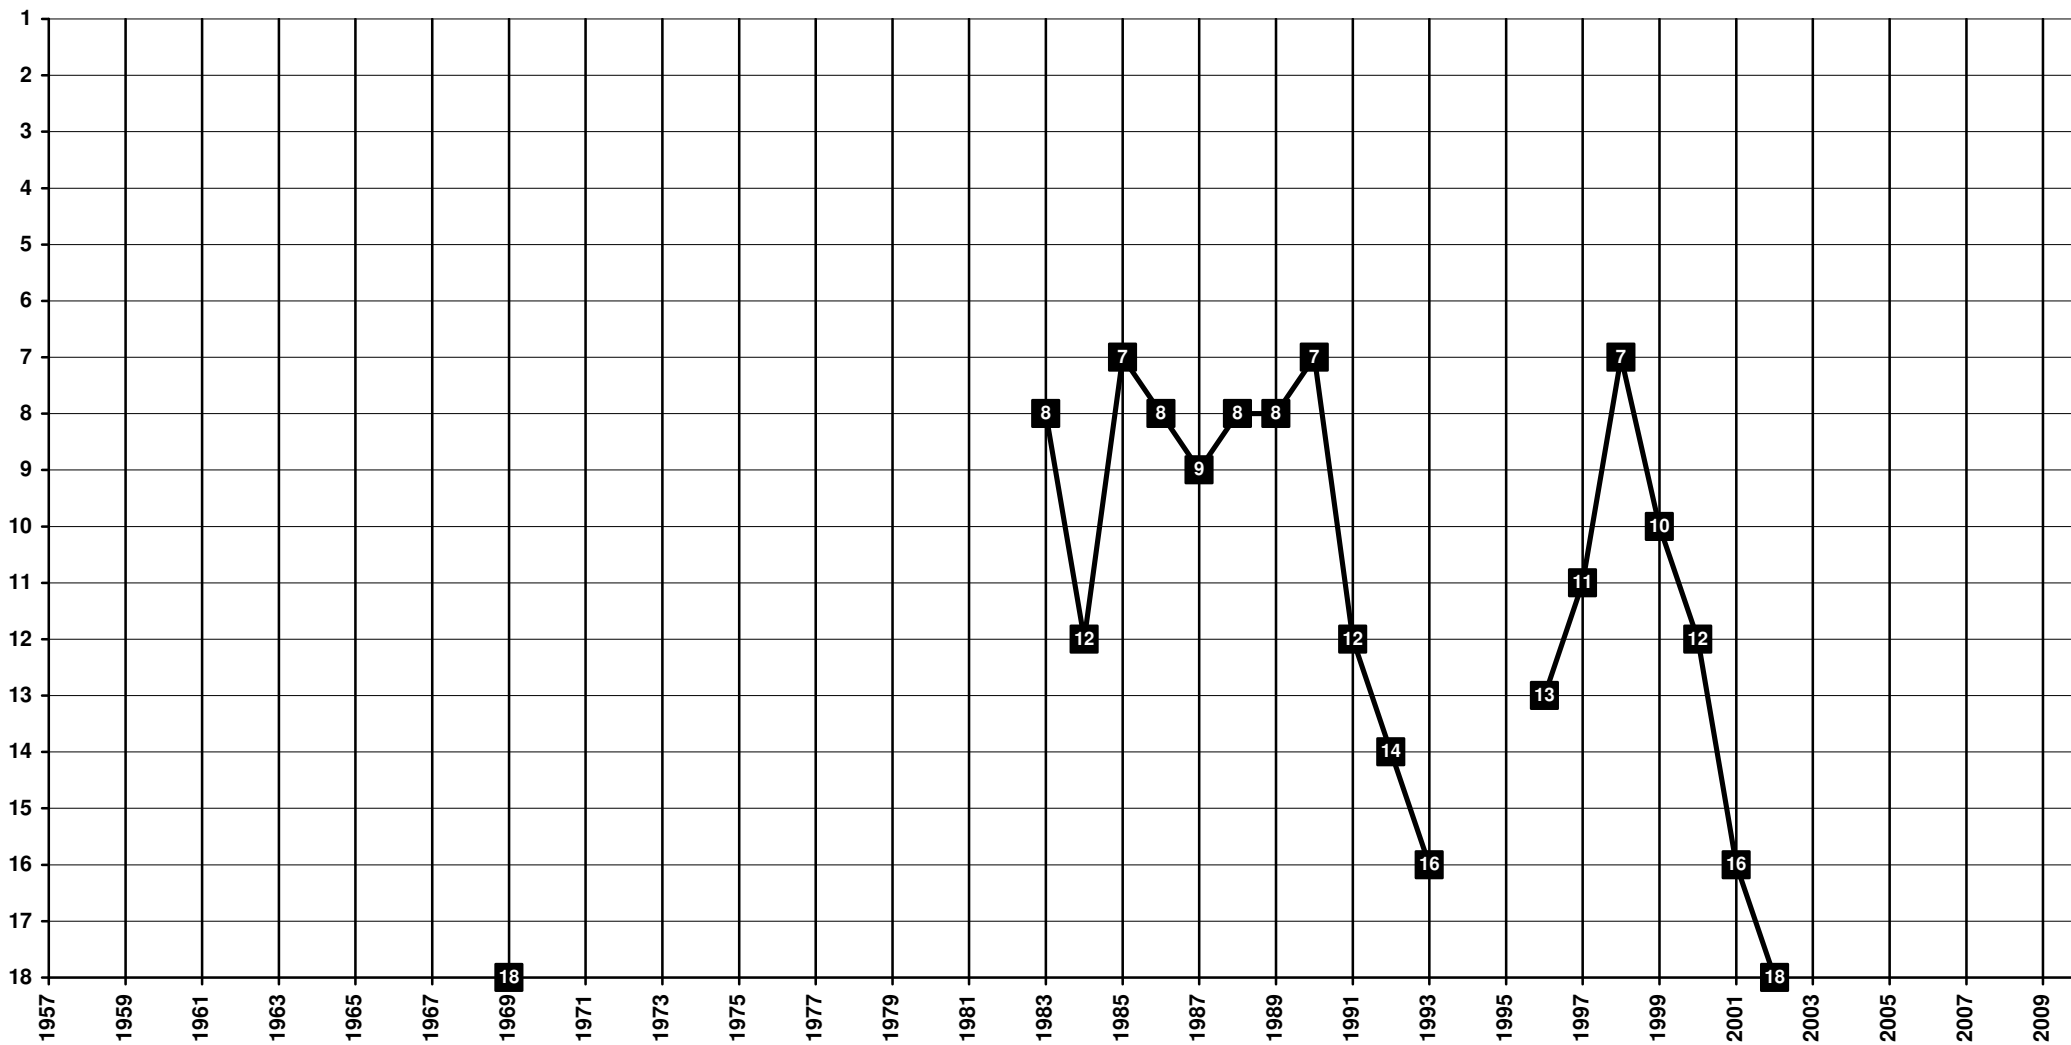

Netherlands - Tier 1 - Final Table Places

1968 (merge of Fortuna 54 and Sittardia) **Fortuna Sittard**