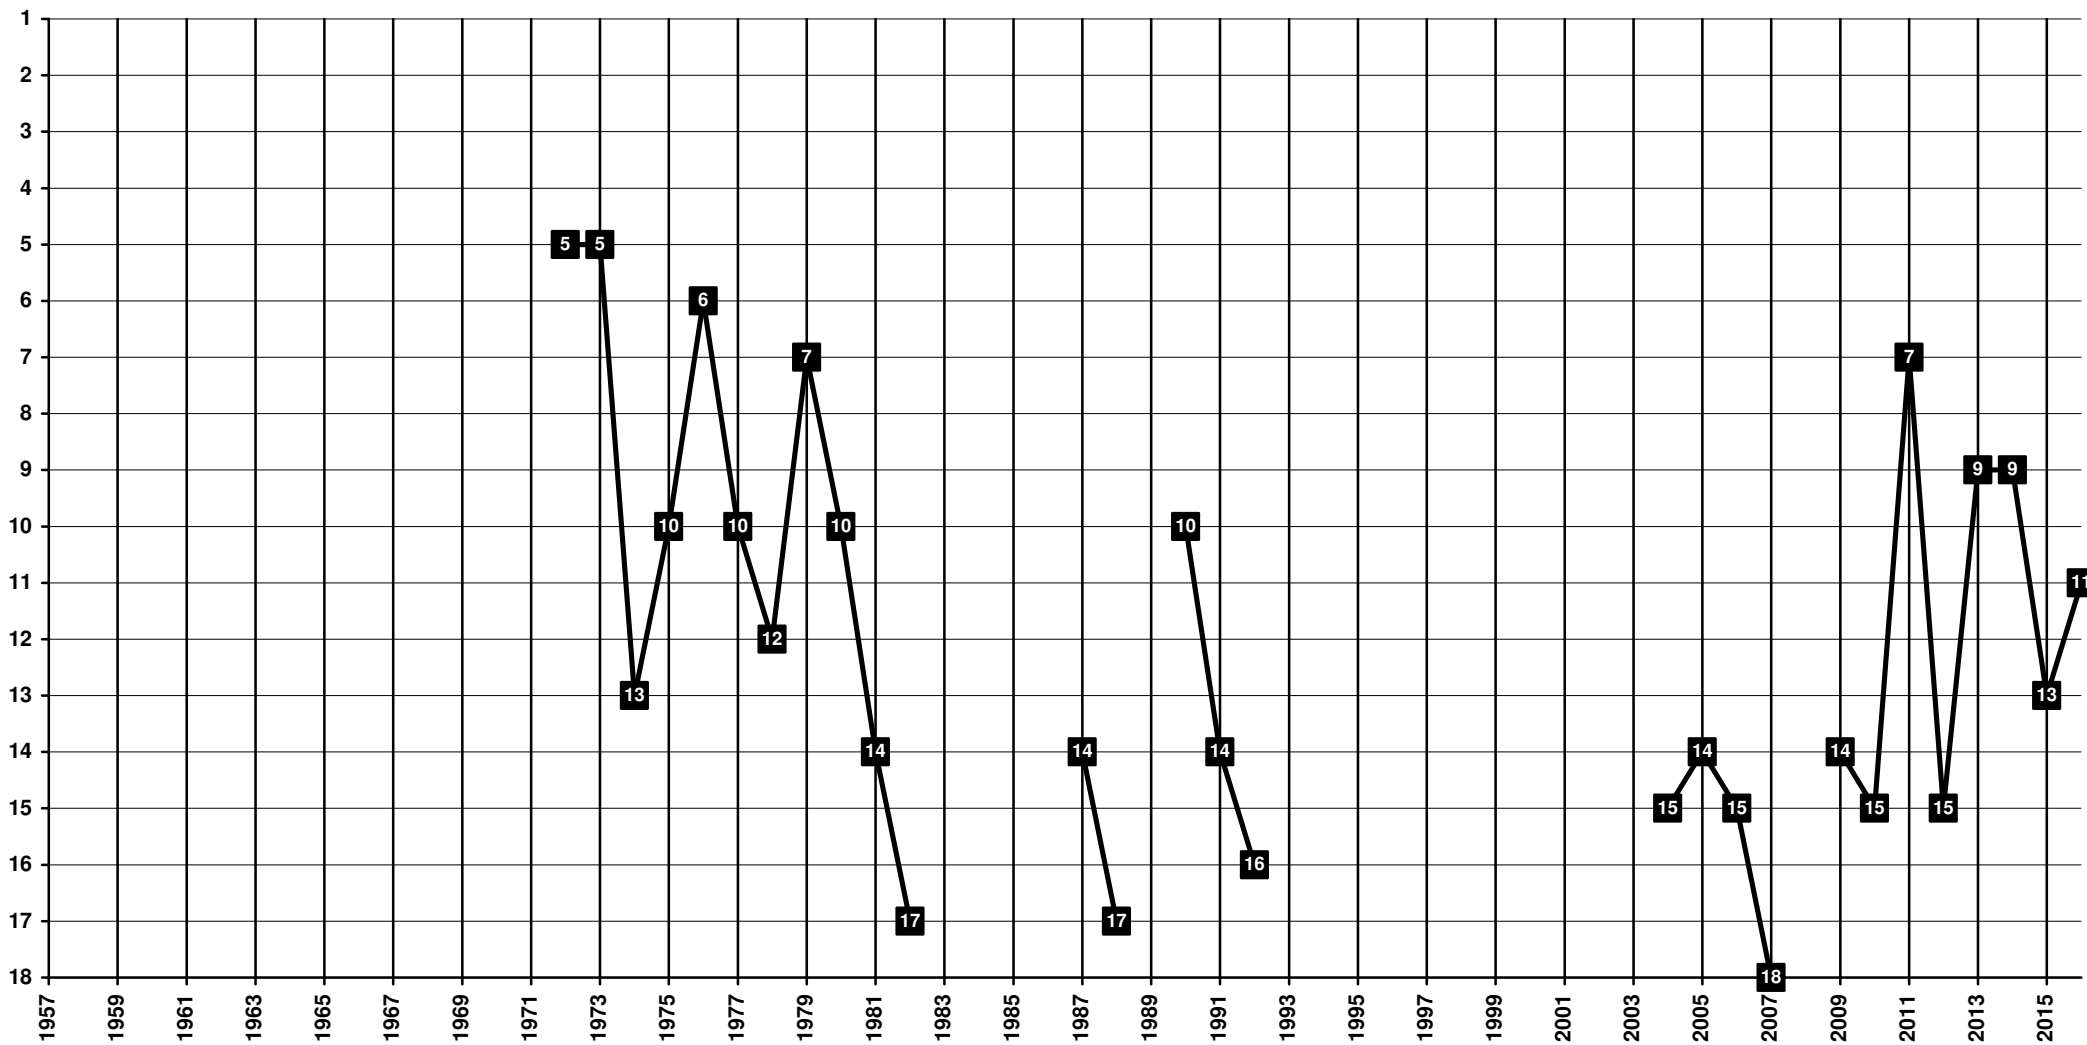

Abbreviations:

S=Seasons, Pd=Games Played, Pts=Points, W=Won, D=Drawn, L=Lost, GF= Goals For, GA= Goals Against, GD=Goals Difference

Netherlands - Tier 1 - Final Table Places

1971 **FC Den Haag** | 1996 **ADO Den Haag**