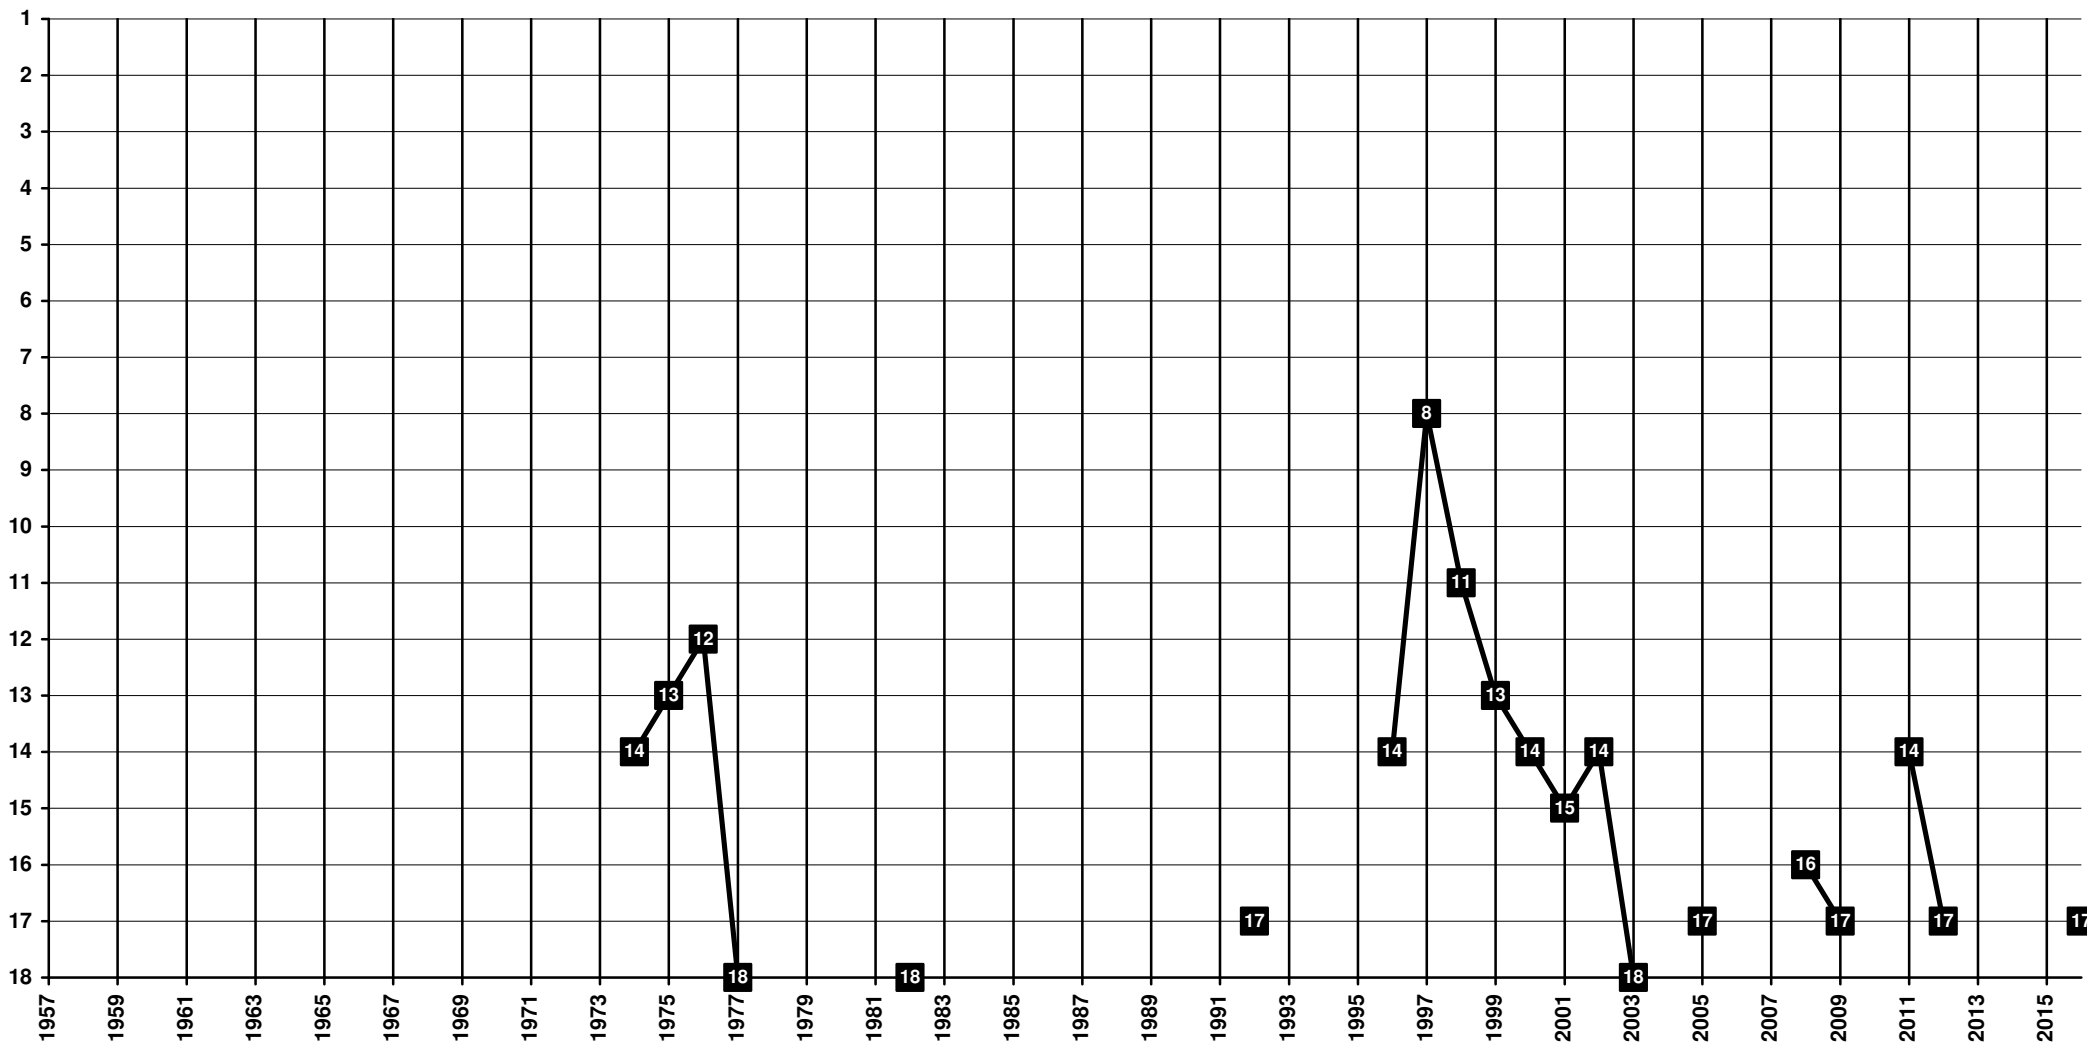

Abbreviations:

S=Seasons, Pd=Games Played, Pts=Points, W=Won, D=Drawn, L=Lost, GF= Goals For, GA= Goals Against, GD=Goals Difference

Netherlands - Tier 1 - Final Table Places

1971 **FC Den Haag** | 1996 **ADO Den Haag**

Netherlands - Tier 1 - Final Table Places

1900 Ajax Amsterdam

Netherlands - Tier 1 - Final Table Places

1967 AZ '67 Alkmaar | 1986 AZ Alkmaar

Netherlands - Tier 1 - Final Table Places

1964 **Cambuur-Leeuwarden**

Netherlands - Tier 1 - Final Table Places

1954 De Graafschap Doetinchem

Netherlands - Tier 1 - Final Table Places

1902 **Excelsior Rotterdam**

Netherlands - Tier 1 - Final Table Places

1912 Feijenoord Rotterdam | 1974 Feyenoord Rotterdam