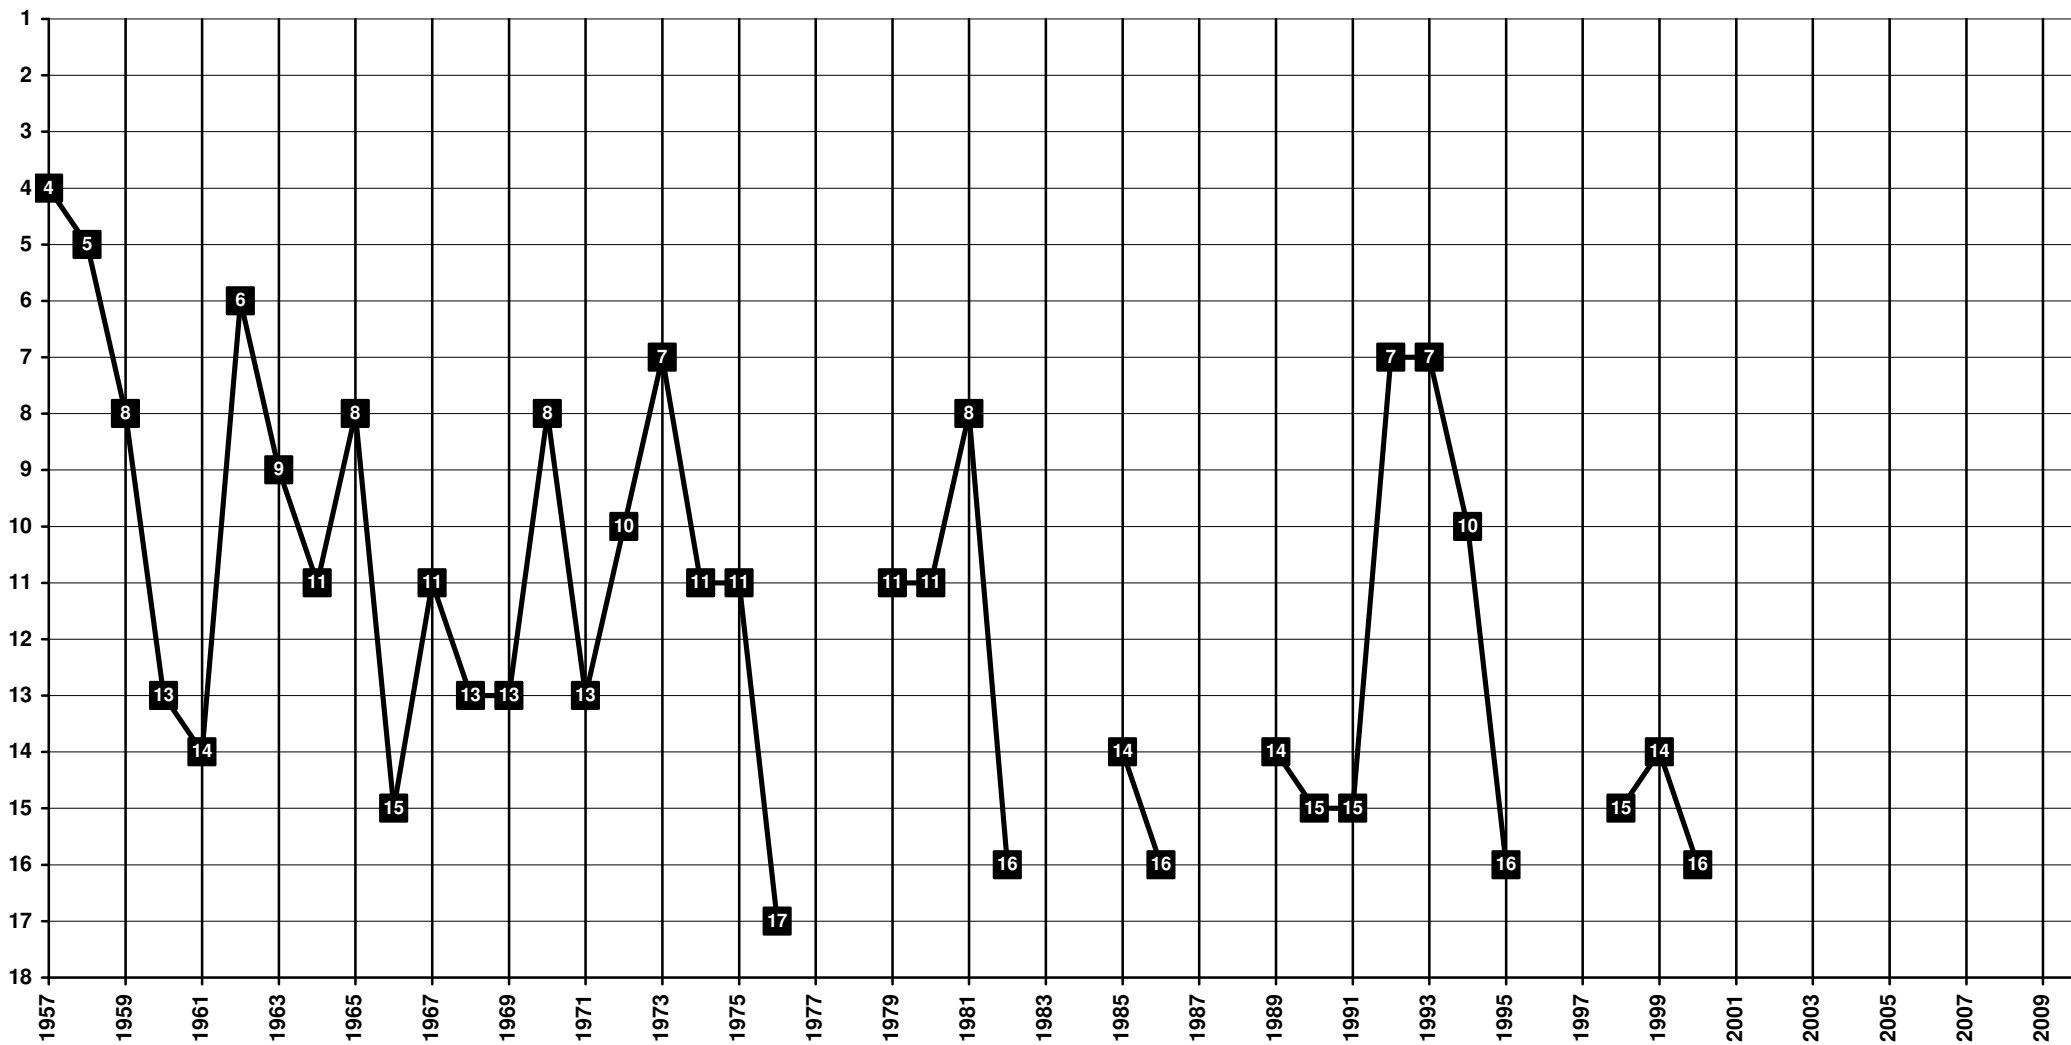

Netherlands - Tier 1 - Final Table Places

1971 FC Groningen

Netherlands - Tier 1 - Final Table Places

1889-2010 HFC Haarlem

Netherlands - Tier 1 - Final Table Places

1922 **VV Heerenveen** | 1977 **sc Heerenveen**

Netherlands - Tier 1 - Final Table Places

1974 **SC Heracles '74** | 1998 **Heracles Almelo**

Netherlands - Tier 1 - Final Table Places

1902 **MVV Maastricht**

Netherlands - Tier 1 - Final Table Places

1912 NAC Breda

Netherlands - Tier 1 - Final Table Places

1900 NEC Nijmegen

Netherlands - Tier 1 - Final Table Places

1913 PSV Eindhoven

Netherlands - Tier 1 - Final Table Places

1962 Roda Kerkrade

Netherlands - Tier 1 - Final Table Places