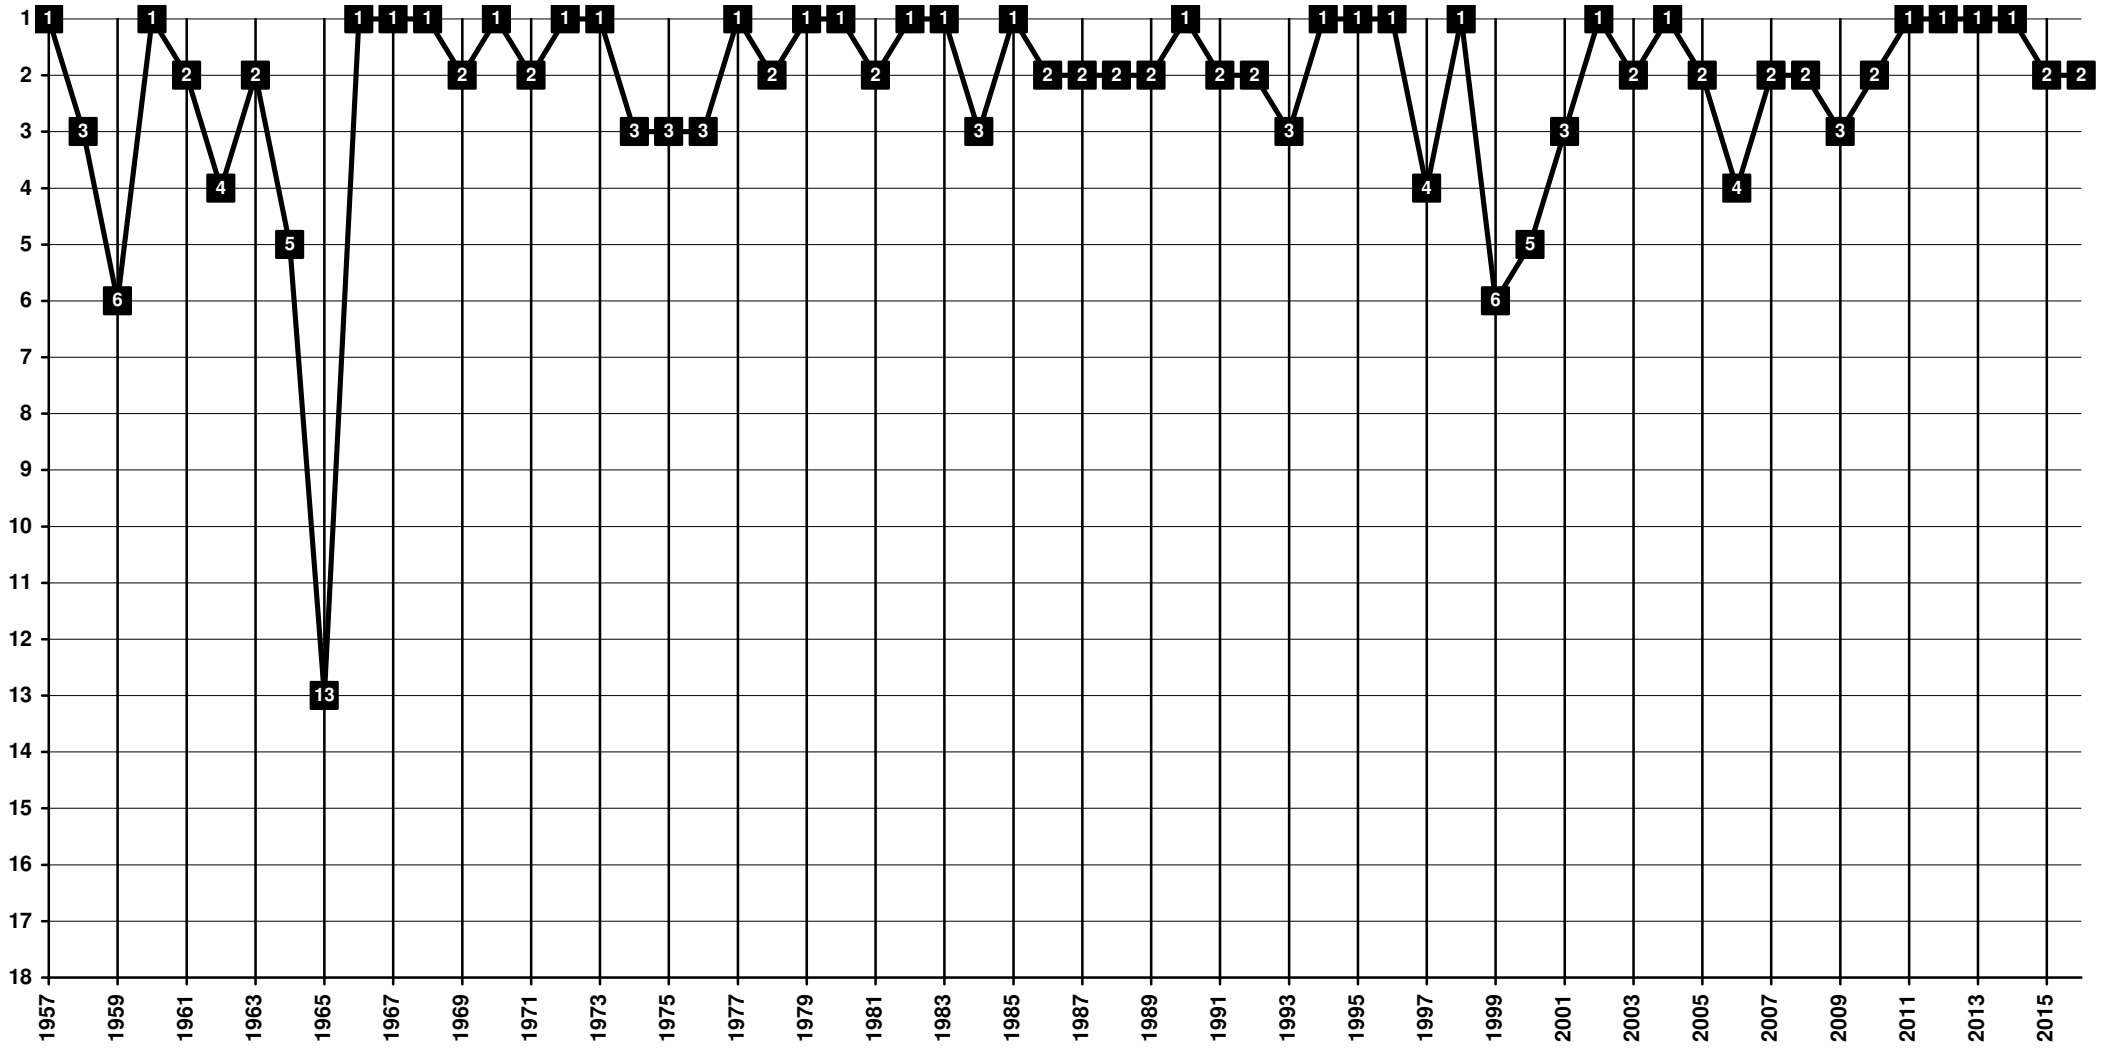

Netherlands - Tier 1 - Final Table Places

1900 Ajax Amsterdam