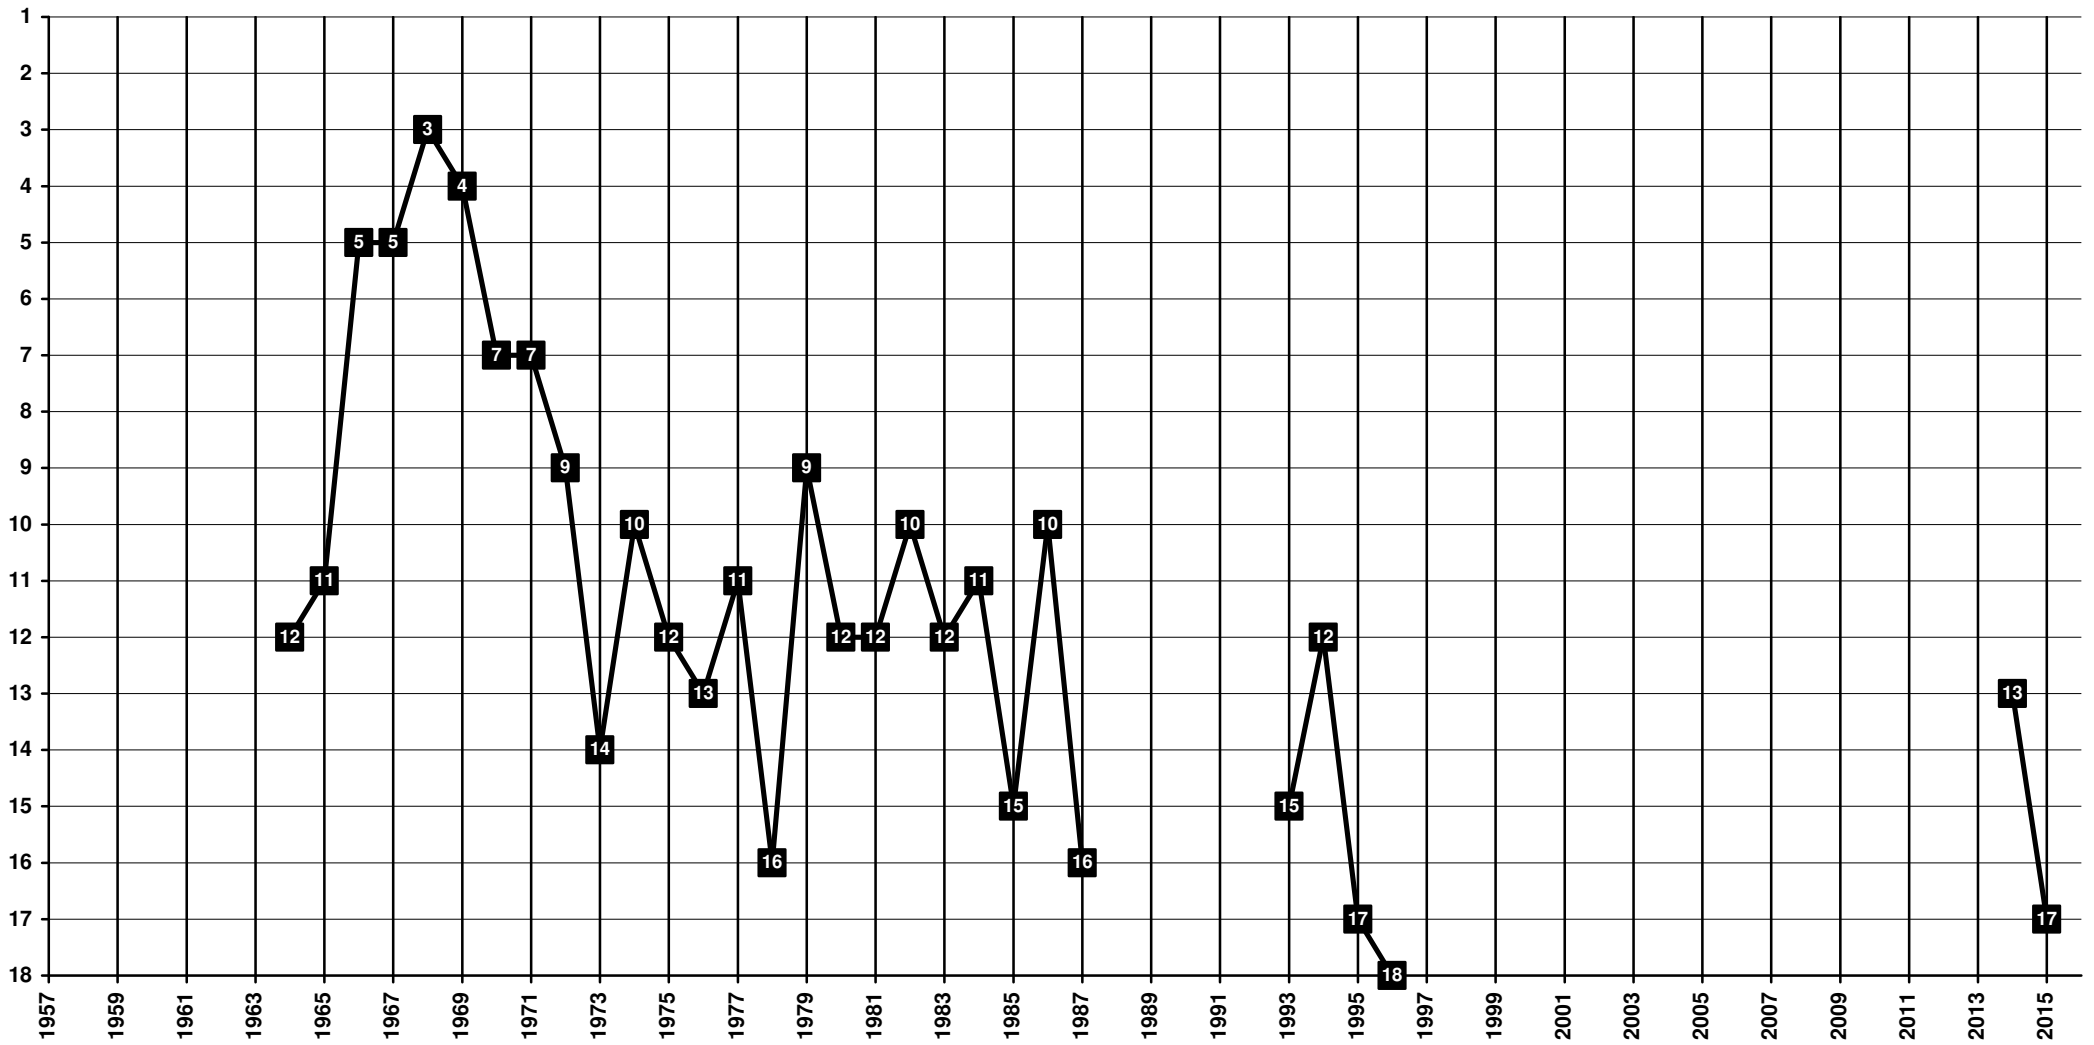

Netherlands - Tier 1 - Final Table Places

1954 De Graafschap Doetinchem

Netherlands - Tier 1 - Final Table Places

1902 **Excelsior Rotterdam**

Netherlands - Tier 1 - Final Table Places

1912 Feijenoord Rotterdam | 1974 Feyenoord Rotterdam

Netherlands - Tier 1 - Final Table Places

1968 (merge of Fortuna 54 and Sittardia) **Fortuna Sittard**

Netherlands - Tier 1 - Final Table Places

1905 Deventer VV Go Ahead | 1971 Go Ahead Eagles Deventer

Netherlands - Tier 1 - Final Table Places