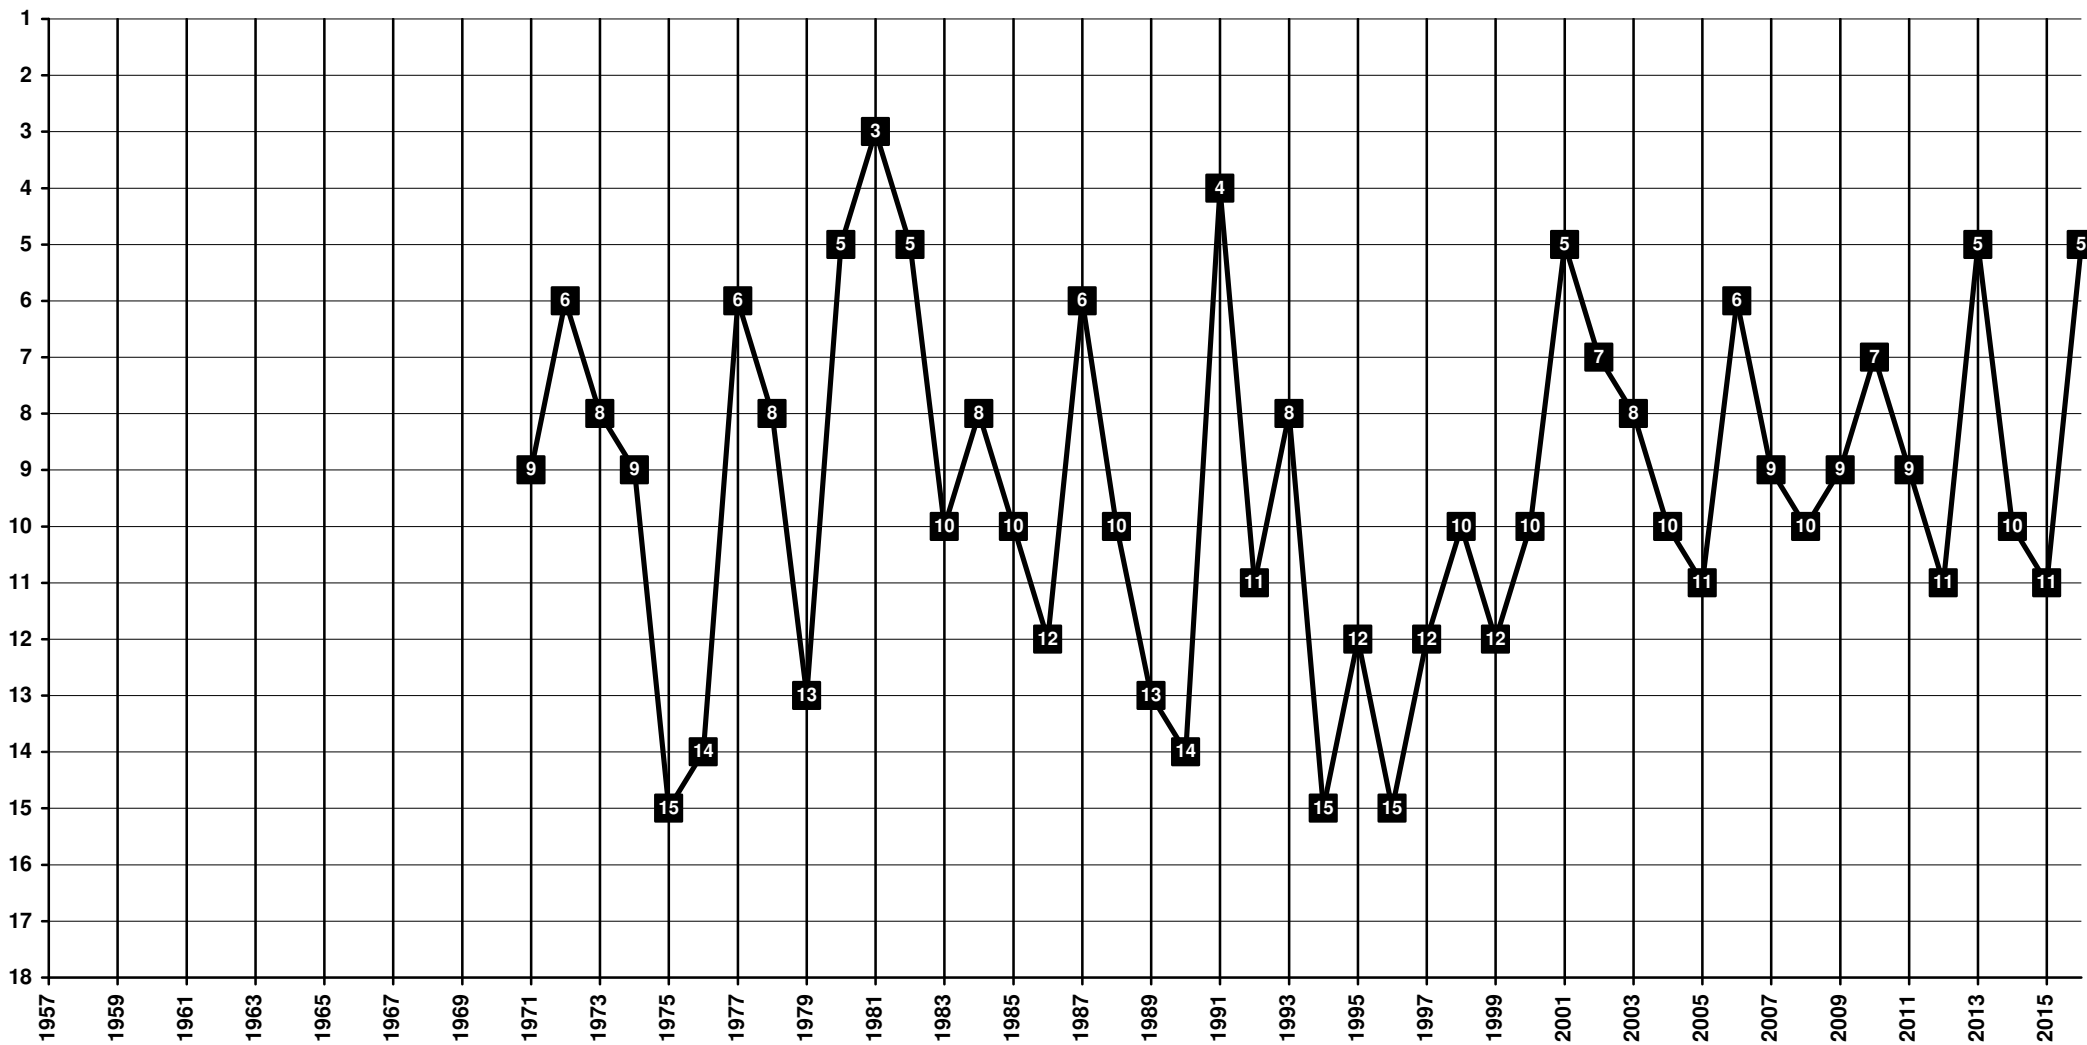

Netherlands - Tier 1 - Final Table Places

1970 FC Utrecht