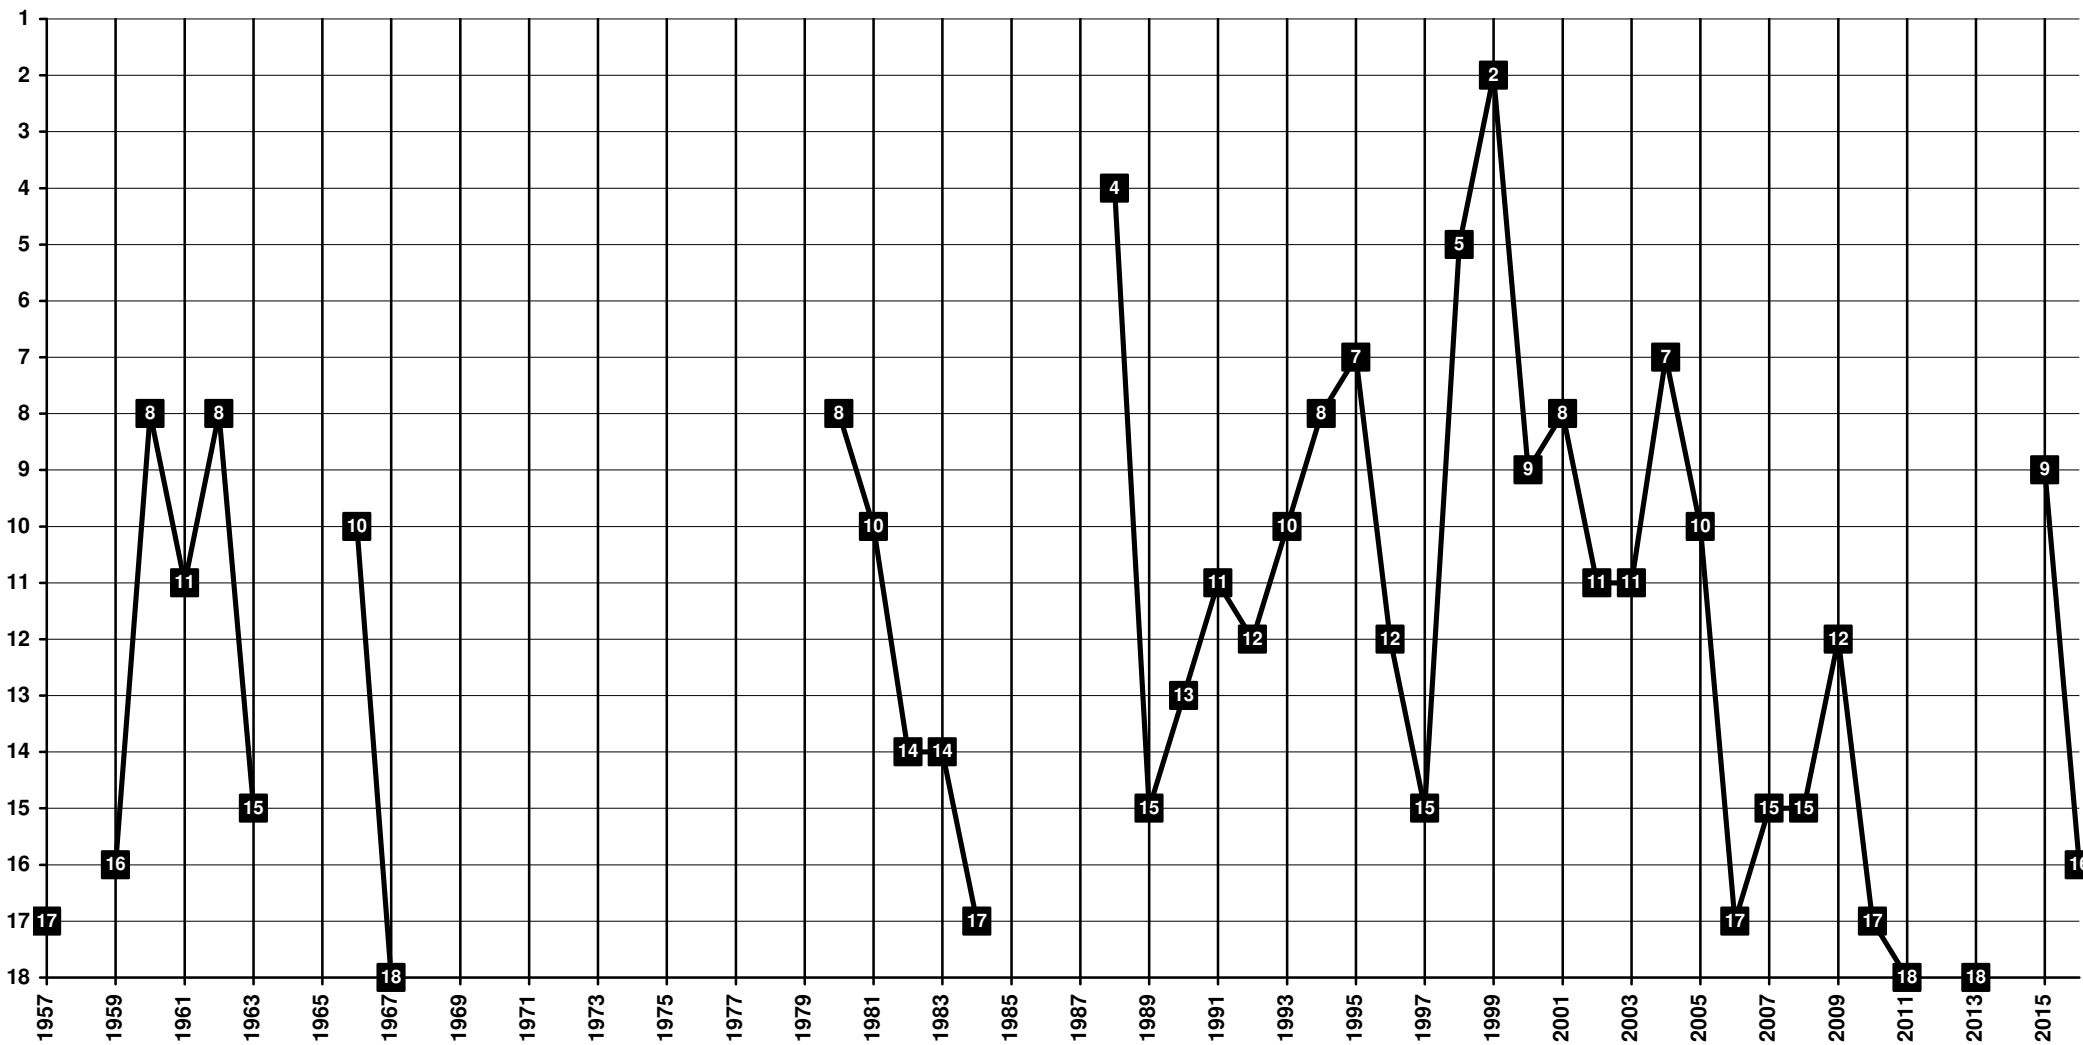

1970 FC Utrecht

Netherlands - Tier 1 - Final Table Places

1903 VVV-Venlo

Netherlands - Tier 1 - Final Table Places

1892 **Vitesse Arnhem**

Netherlands - Tier 1 - Final Table Places

1923 RKS Volendam | 1977 FC Volendam

Netherlands - Tier 1 - Final Table Places

1940 RKC Waalwijk

Netherlands - Tier 1 - Final Table Places

1896 Willem II Tilburg

Netherlands - Tier 1 - Final Table Places

1910 PEC Zwolle | 1990 FC Zwolle | 2012 PEC Zwolle