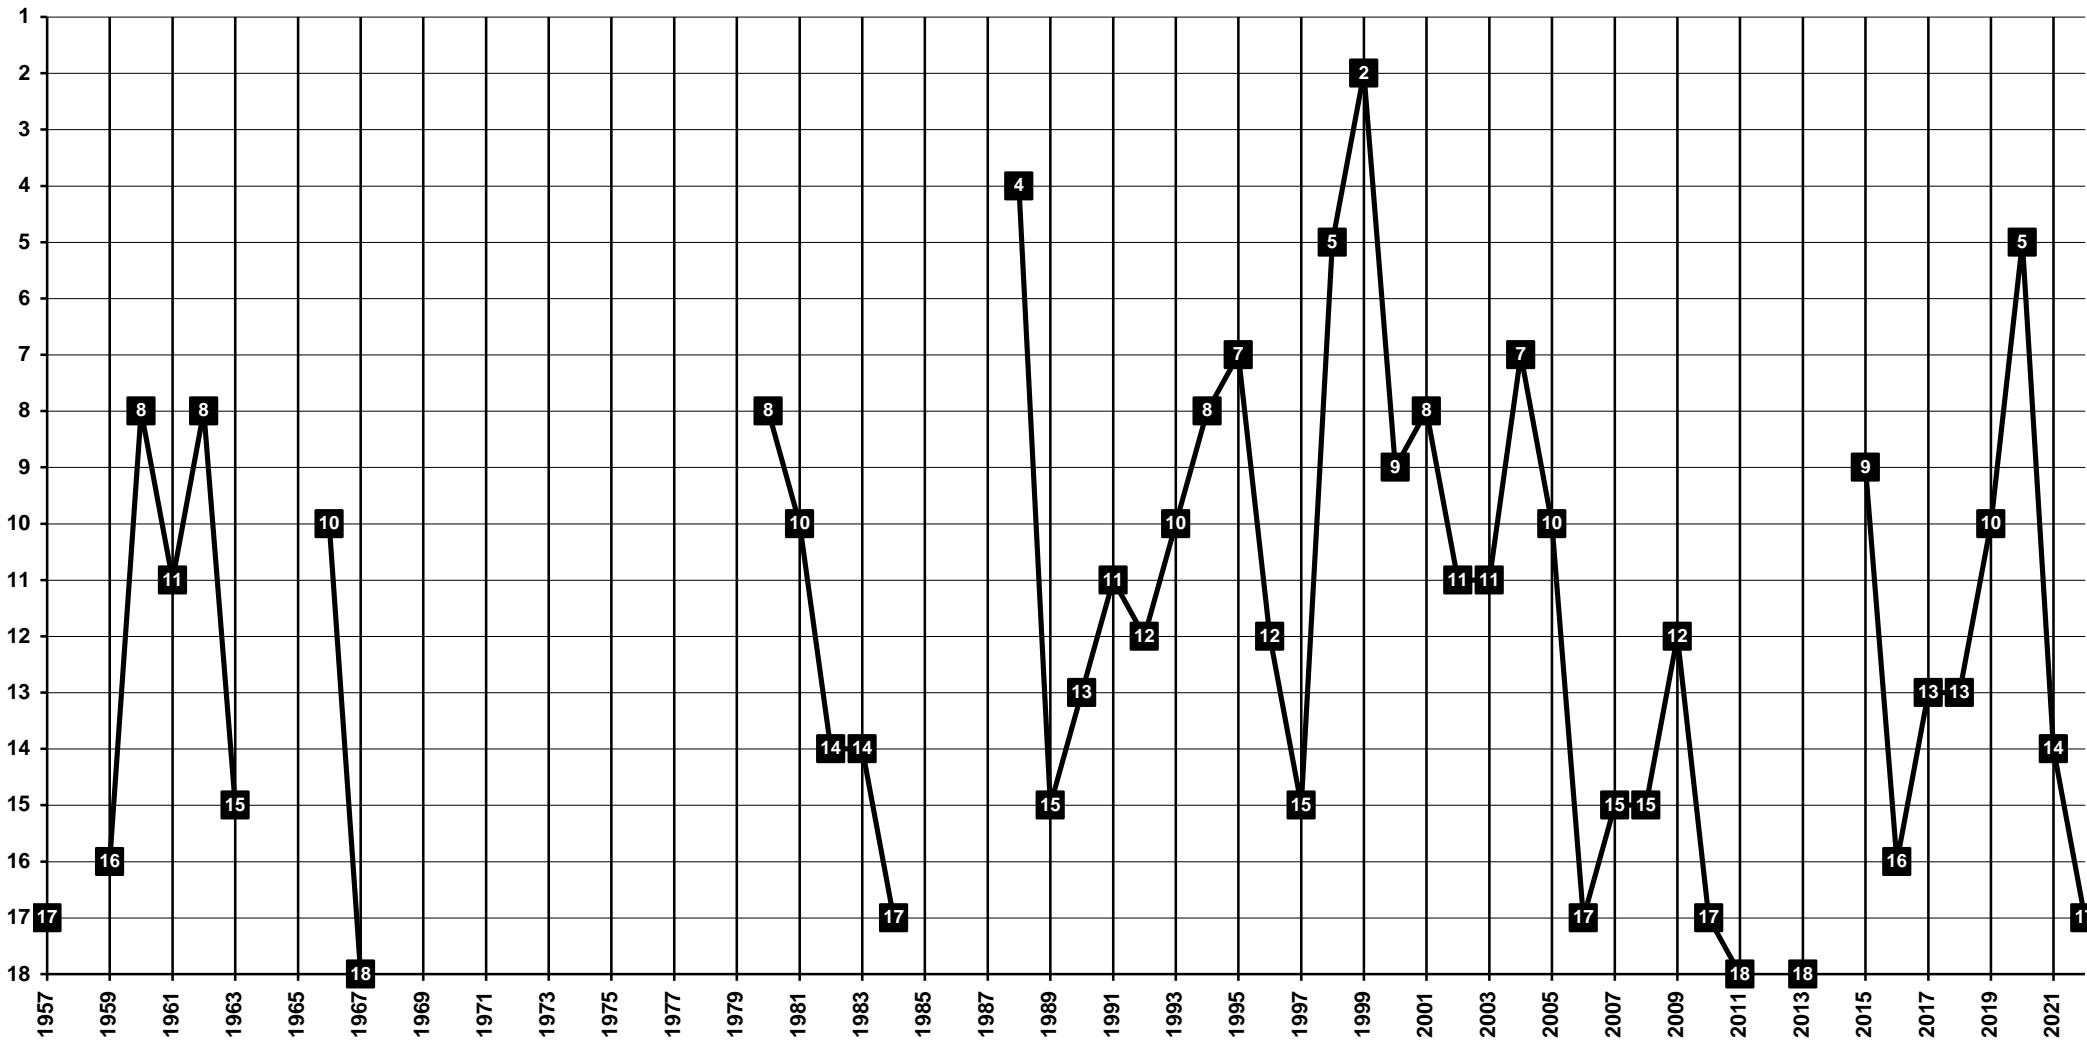

Netherlands - Tier 1 - Final Table Places

1896 **Willem II Tilburg**