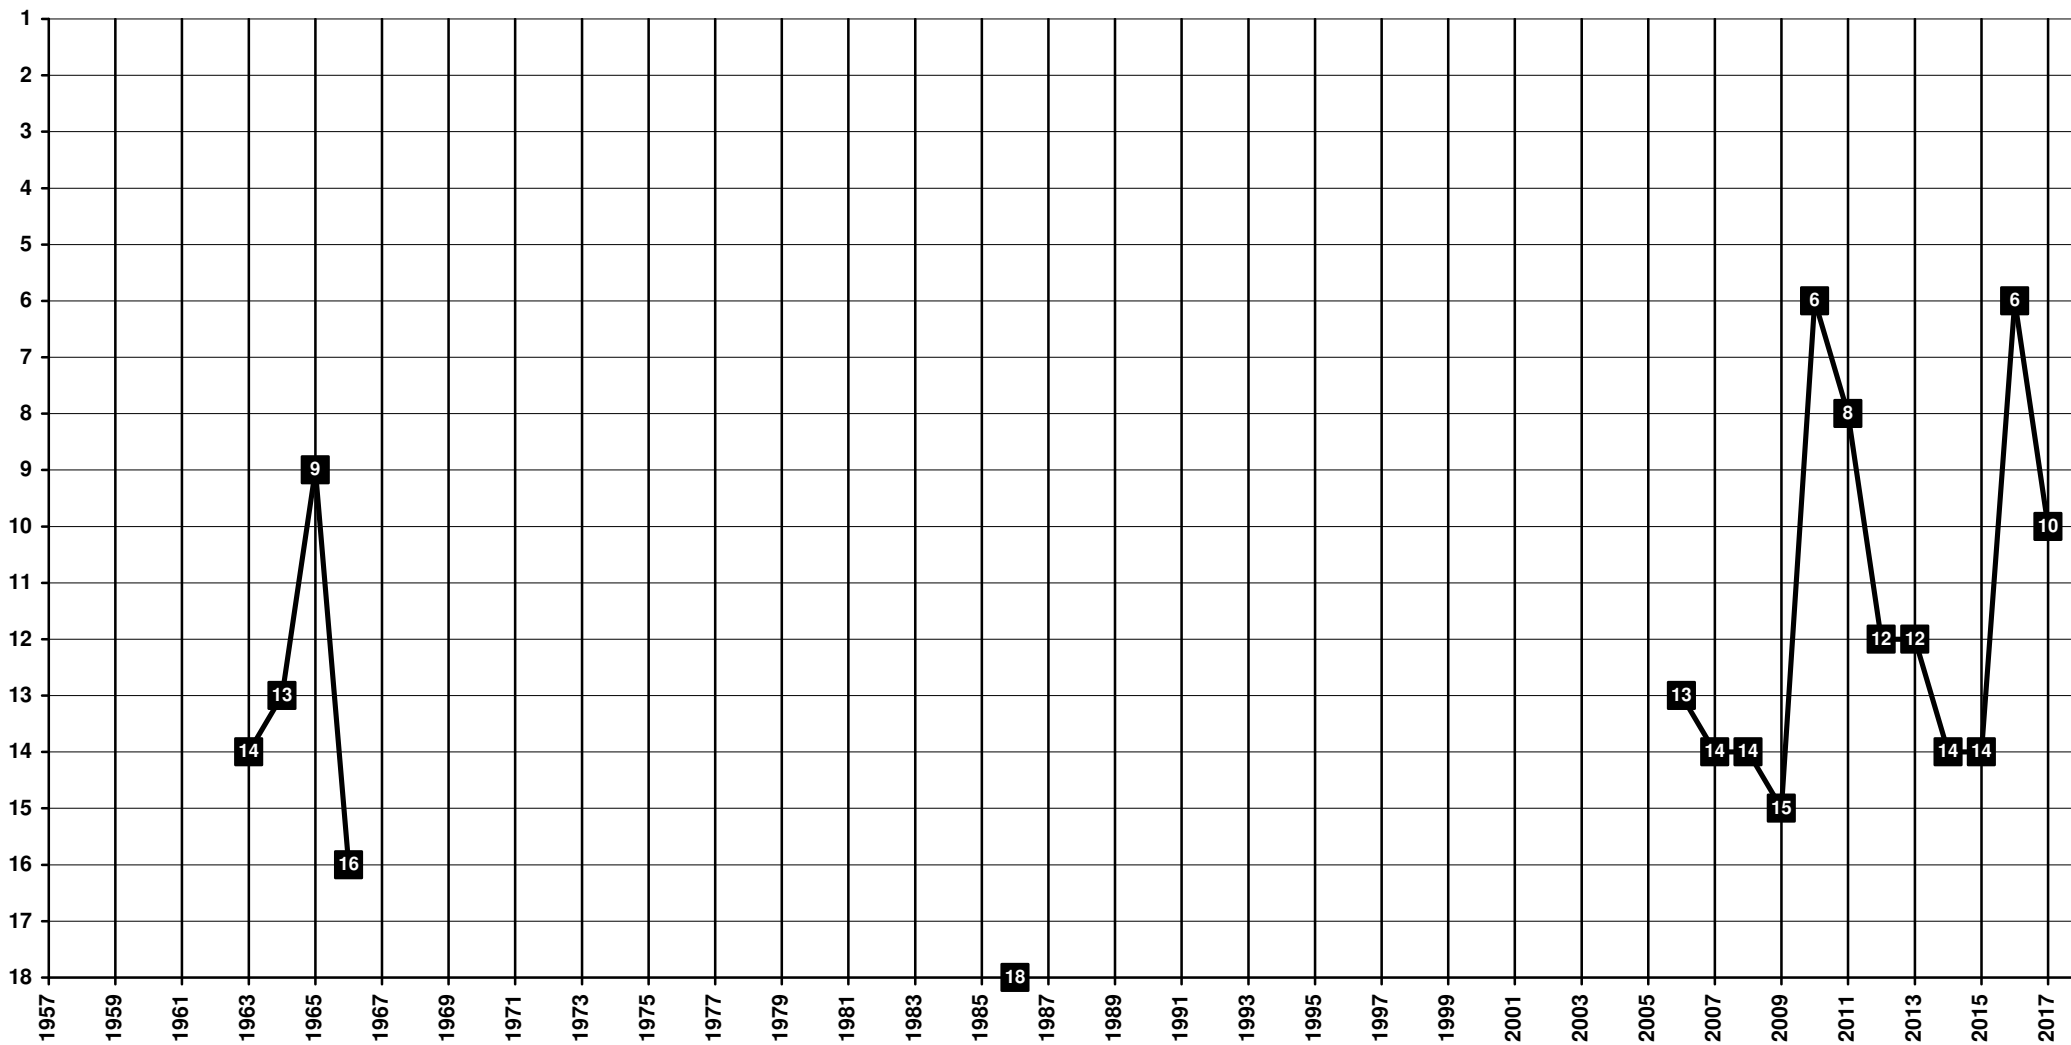

Netherlands - Tier 1 - Final Table Places

1974 **SC Heracles '74** | 1998 **Heracles Almelo**