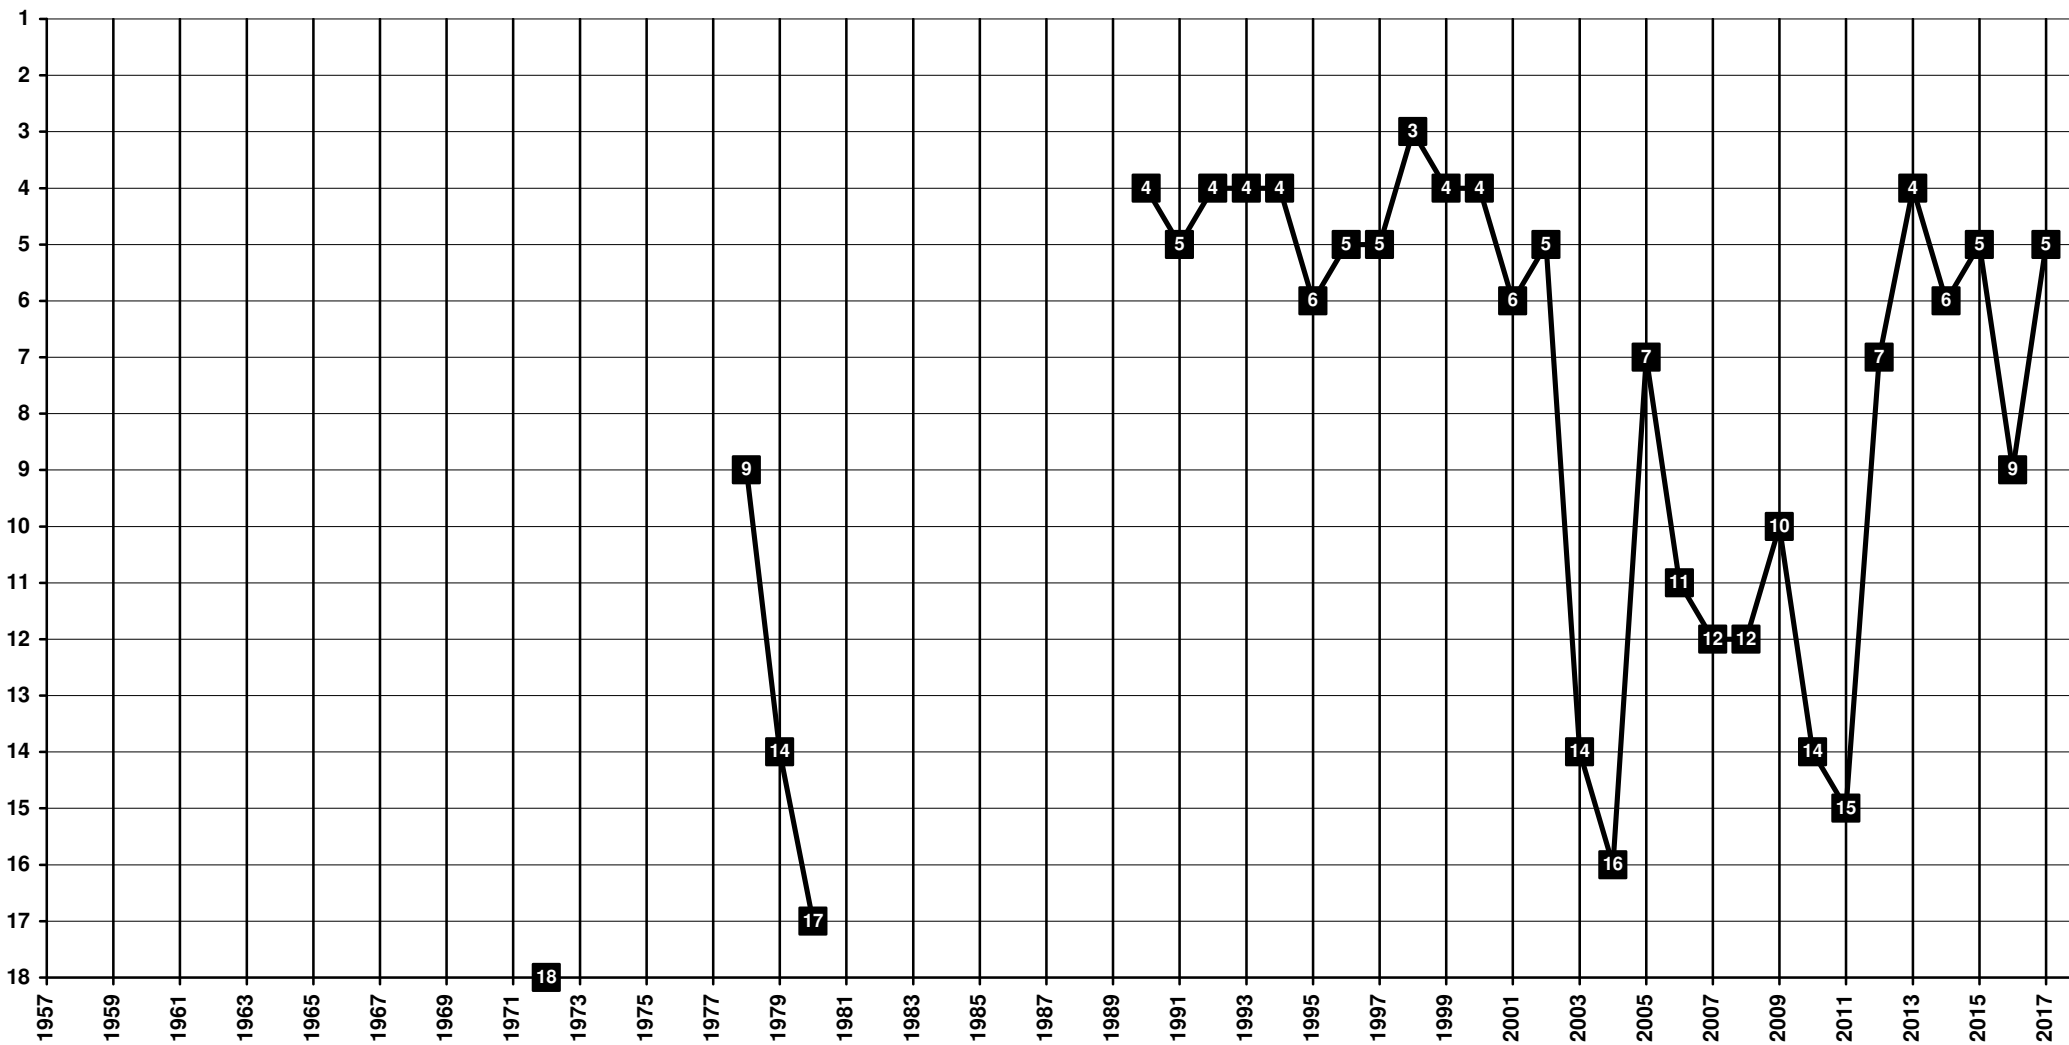

1970 FC Utrecht

Netherlands - Tier 1 - Final Table Places

1903 VVV-Venlo

Netherlands - Tier 1 - Final Table Places

1892 **Vitesse** Arnhem

Netherlands - Tier 1 - Final Table Places

1923 RKSJ Volendam | 1977 FC Volendam

Netherlands - Tier 1 - Final Table Places

1940 RKC Waalwijk

Netherlands - Tier 1 - Final Table Places

1896 **Willem II Tilburg**

Netherlands - Tier 1 - Final Table Places

1910 PEC Zwolle | 1990 FC Zwolle | 2012 PEC Zwolle