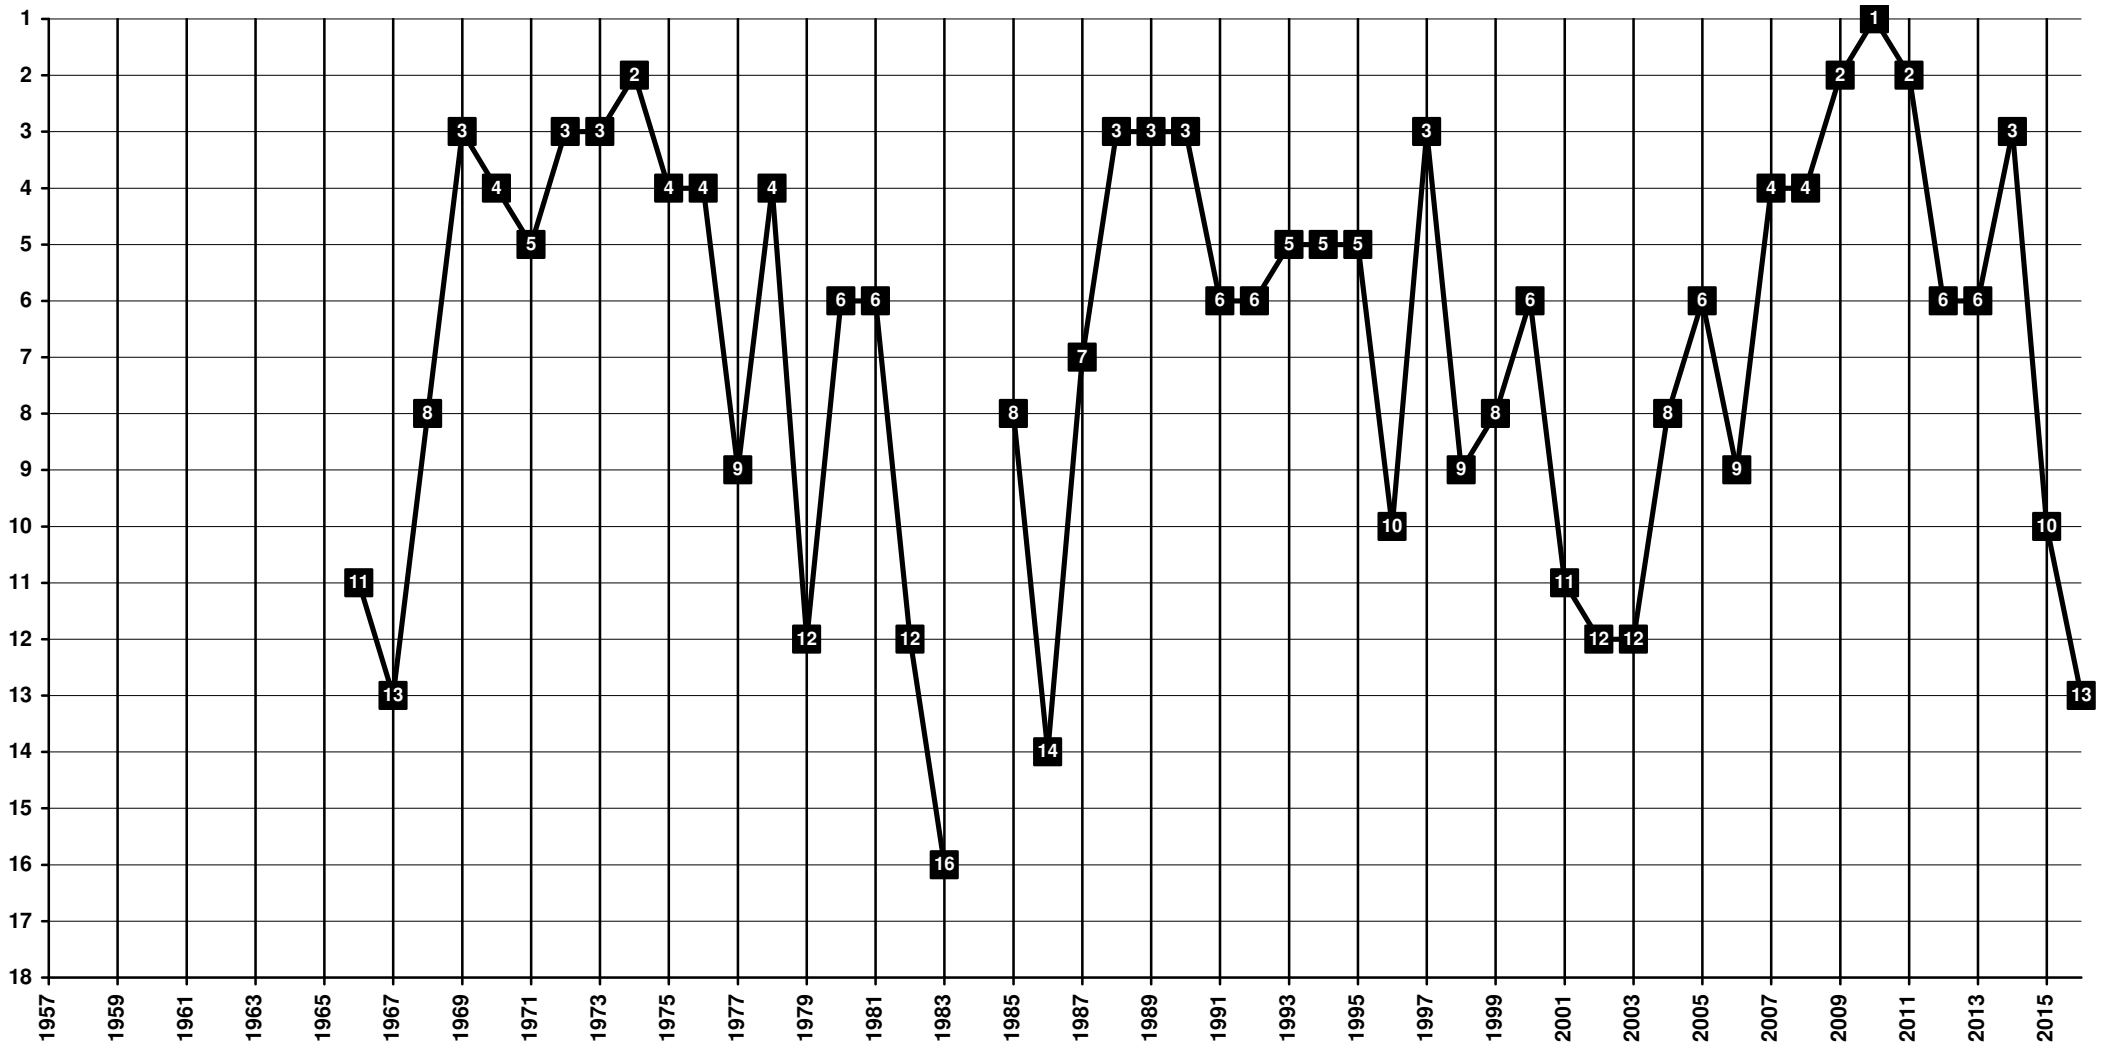

Netherlands - Tier 1 - Final Table Places

1900 NEC Nijmegen

Netherlands - Tier 1 - Final Table Places

1913 PSV Eindhoven

Netherlands - Tier 1 - Final Table Places

1962 Roda Kerkrade

Netherlands - Tier 1 - Final Table Places

1888 Sparta Rotterdam

Netherlands - Tier 1 - Final Table Places

1963 **Telstar** | 2002 **Stormvogels Telstar** | 2008 **Telstar**

Netherlands - Tier 1 - Final Table Places

1965 Twente Enschede

Netherlands - Tier 1 - Final Table Places