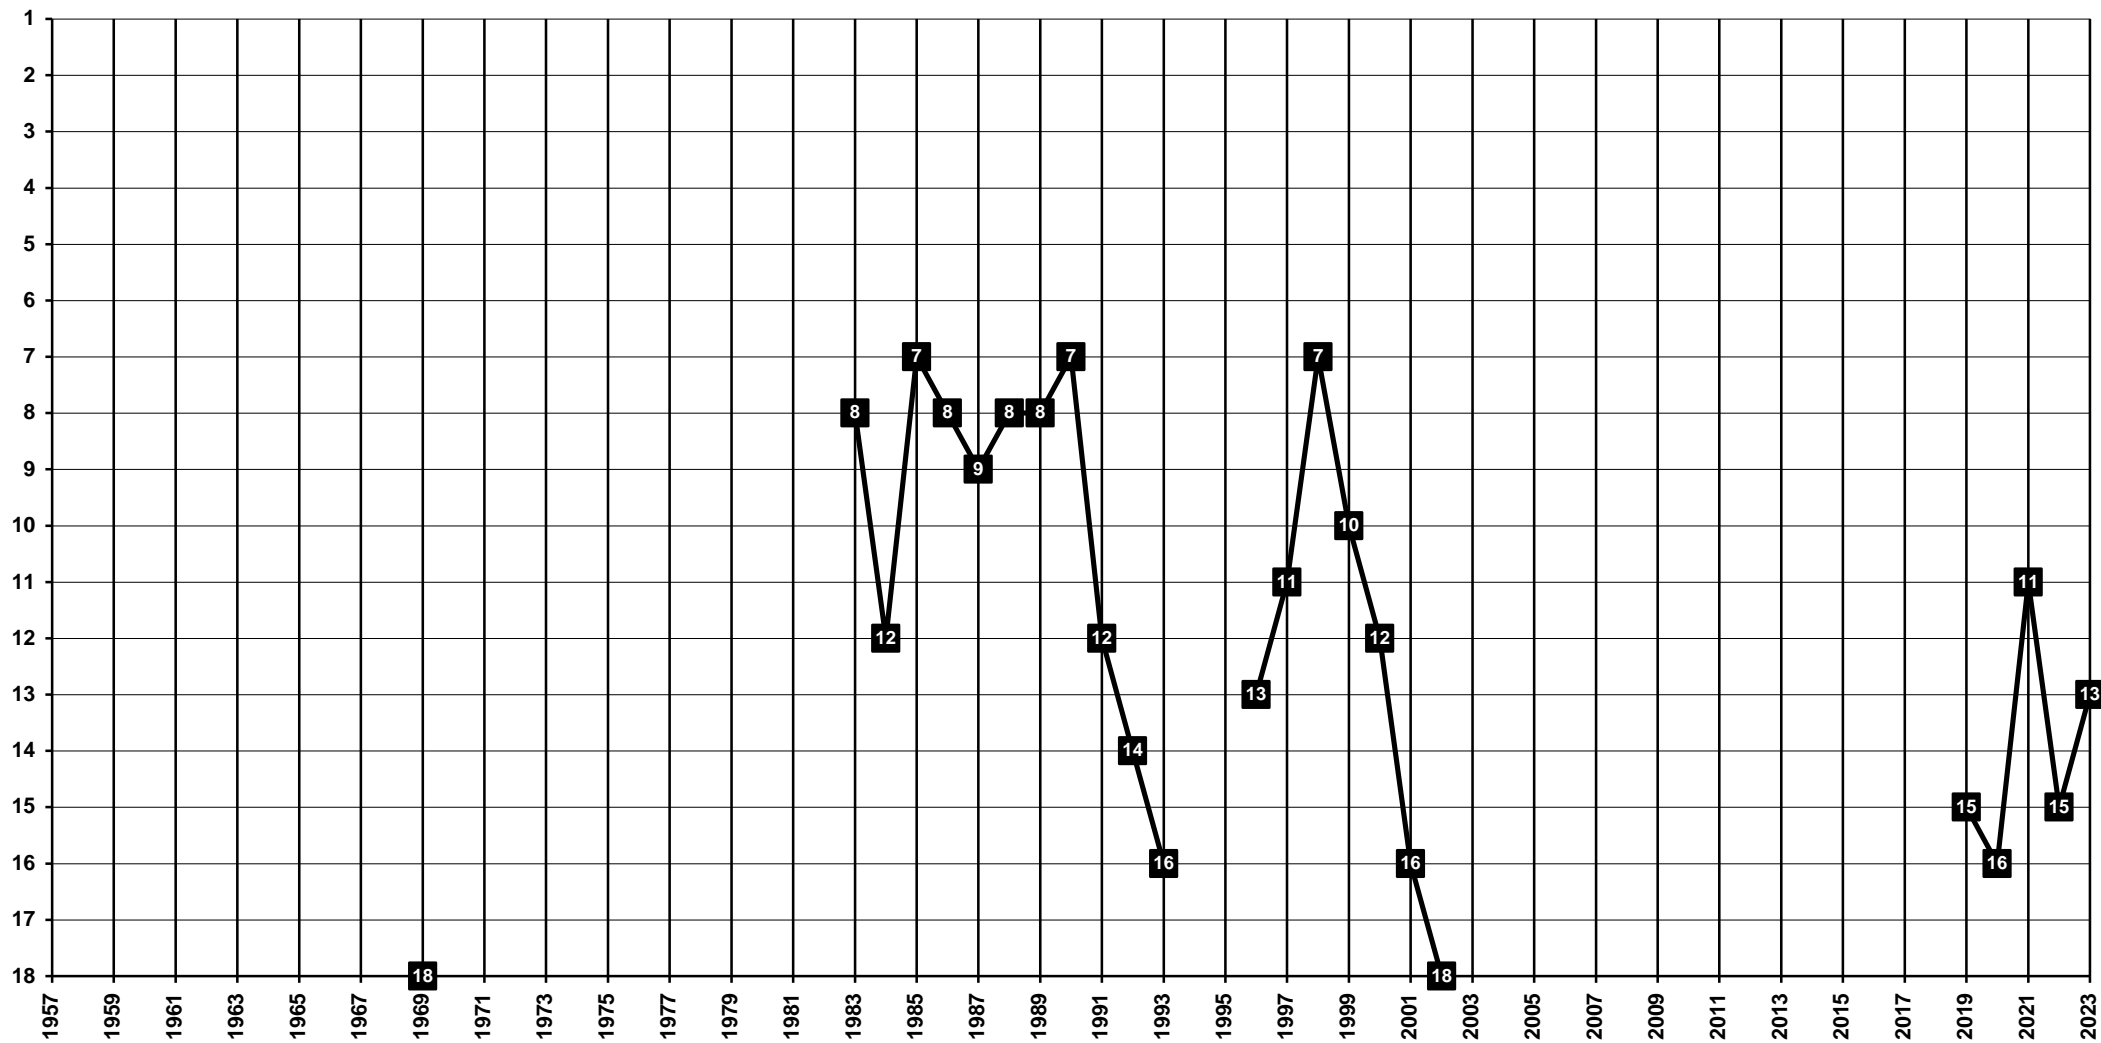

Netherlands - Tier 1 - Final Table Places

1968 (merge of Fortuna 54 and Sittardia) **Fortuna Sittard**