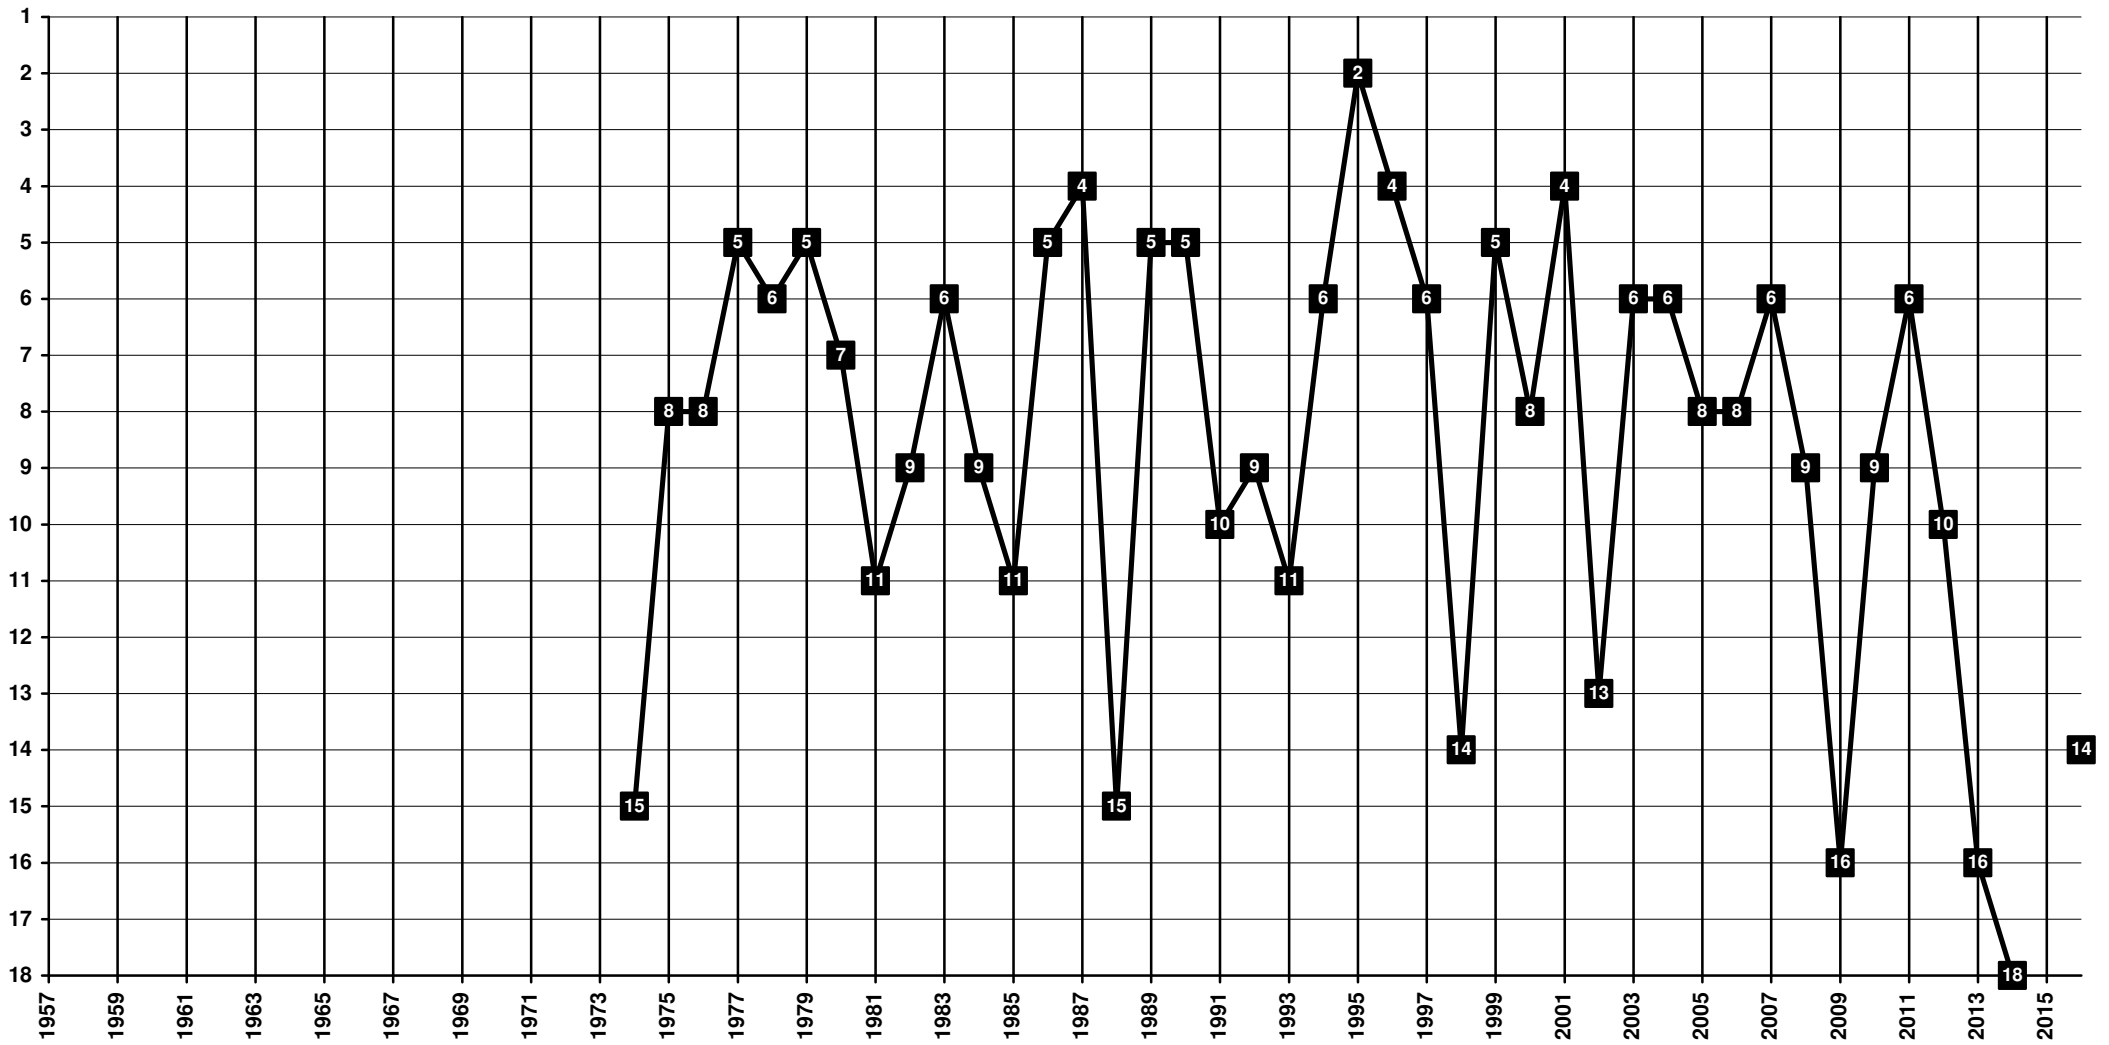

Netherlands - Tier 1 - Final Table Places

1900 NEC Nijmegen

Netherlands - Tier 1 - Final Table Places

1913 PSV Eindhoven

Netherlands - Tier 1 - Final Table Places

1962 Roda Kerkrade

Netherlands - Tier 1 - Final Table Places