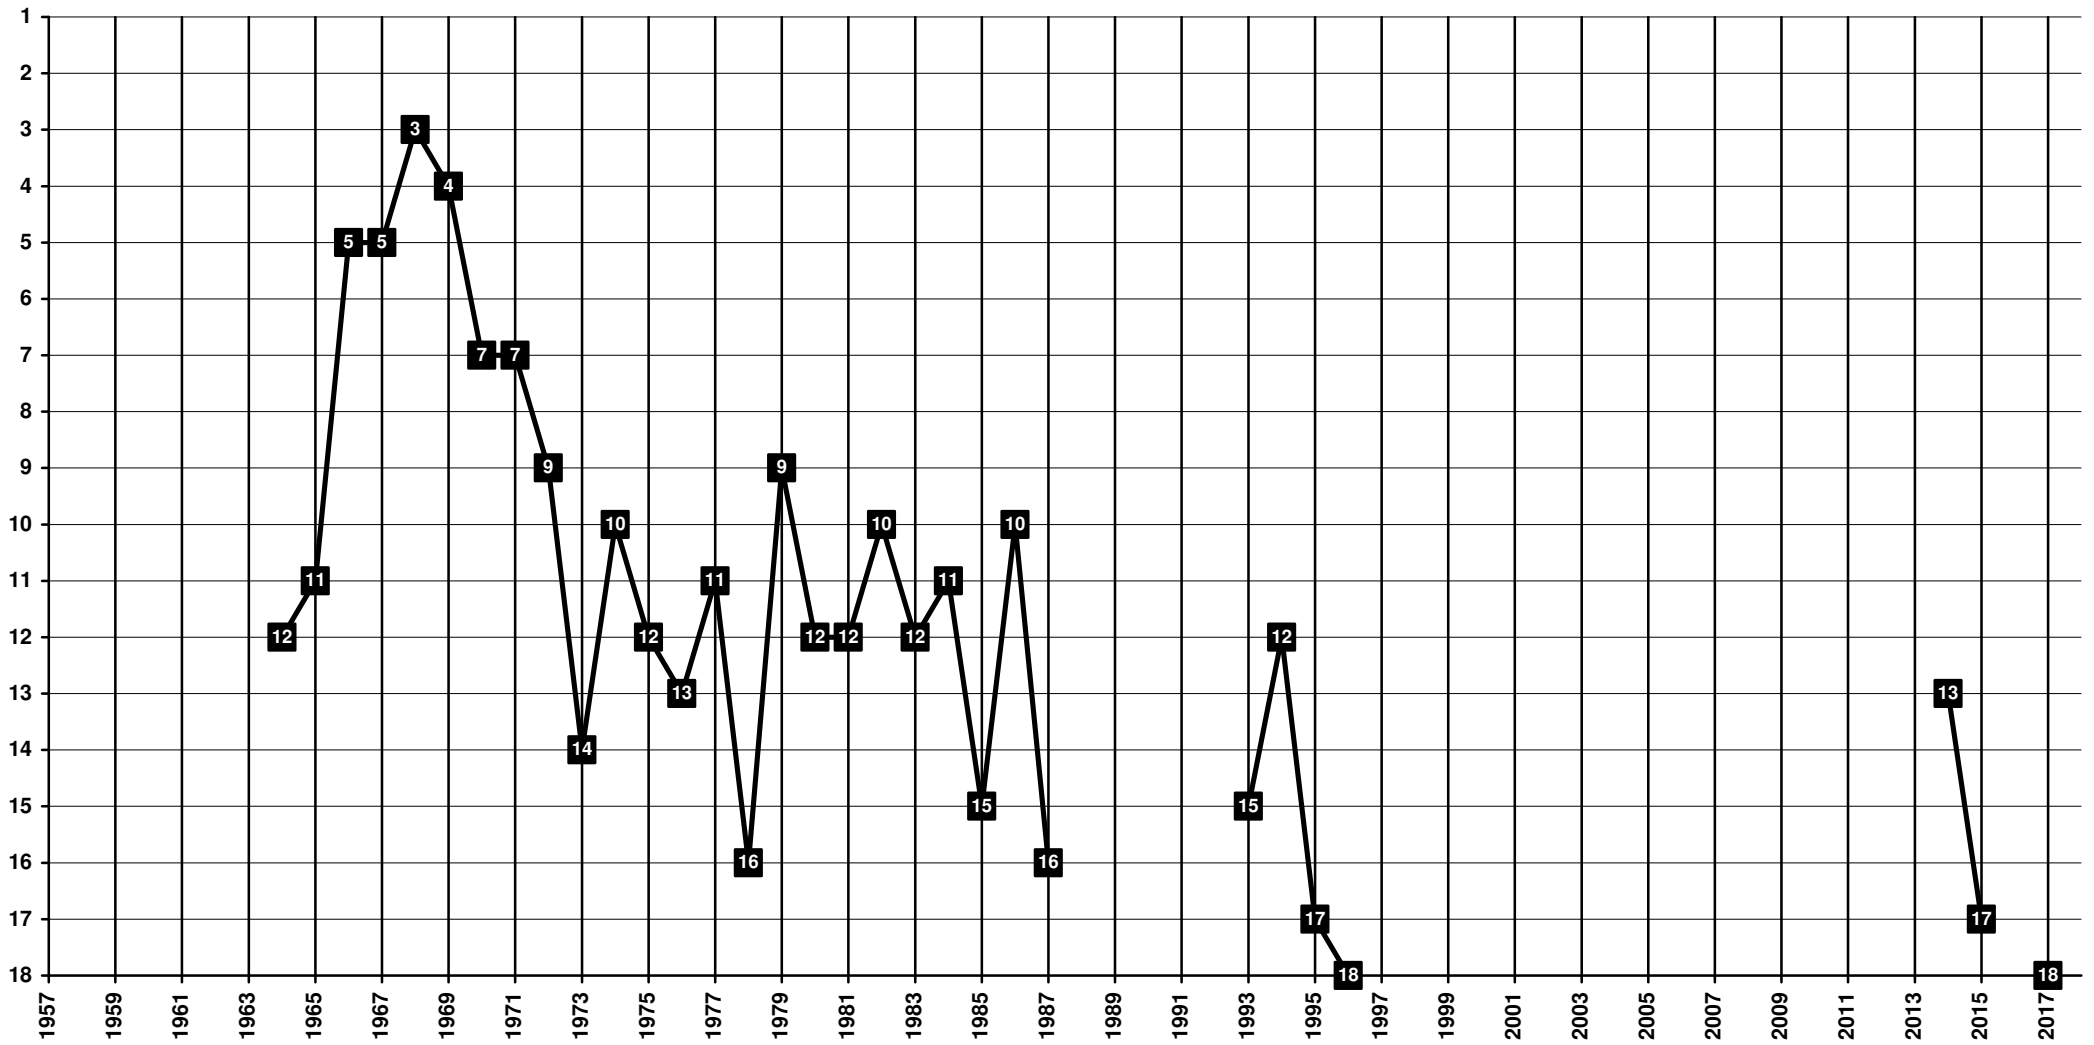

Netherlands - Tier 1 - Final Table Places

1954 De Graafschap Doetinchem

Netherlands - Tier 1 - Final Table Places

1902 **Excelsior Rotterdam**

Netherlands - Tier 1 - Final Table Places

1912 Feijenoord Rotterdam | 1974 Feyenoord Rotterdam

Netherlands - Tier 1 - Final Table Places

1968 (merge of Fortuna 54 and Sittardia) **Fortuna Sittard**

Netherlands - Tier 1 - Final Table Places

1905 Deventer VV Go Ahead | 1971 Go Ahead Eagles Deventer

Netherlands - Tier 1 - Final Table Places