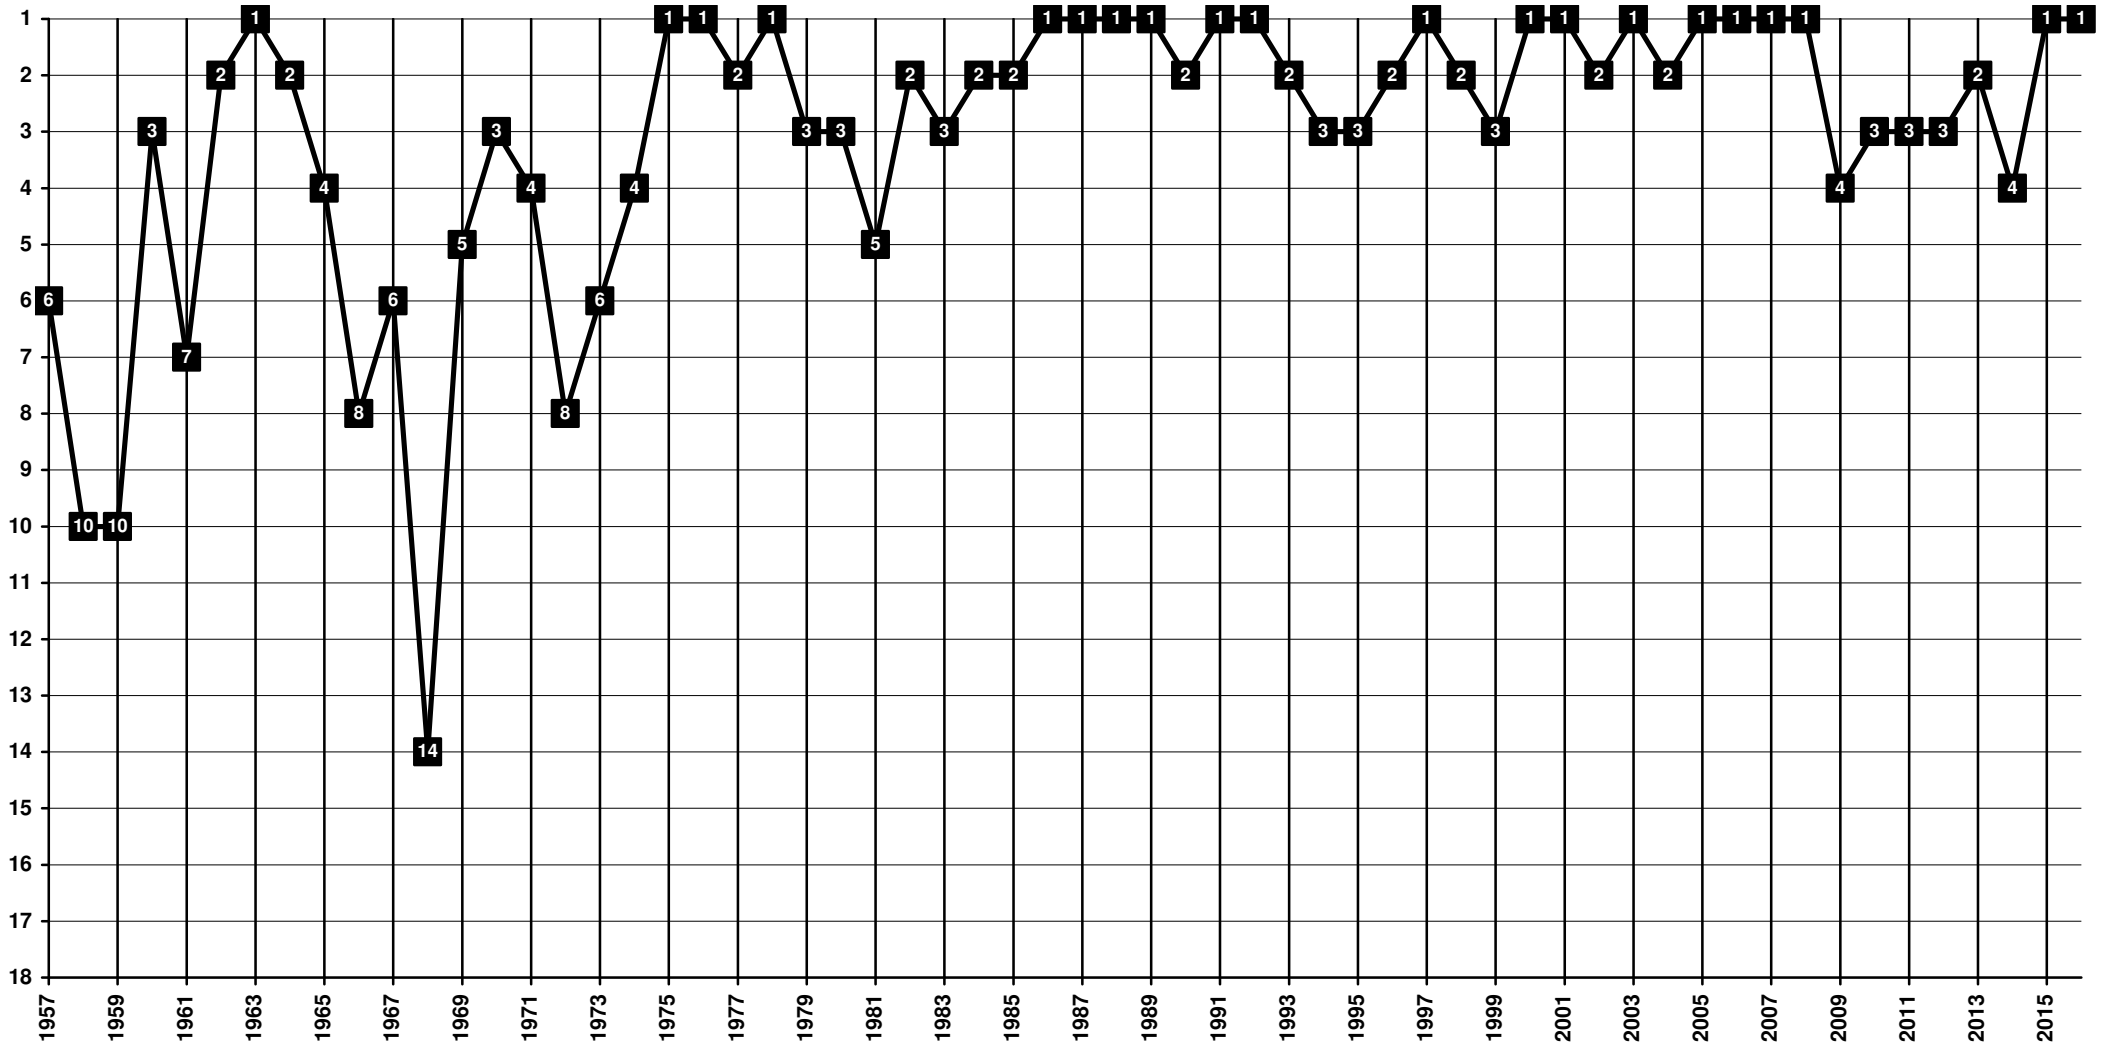

Netherlands - Tier 1 - Final Table Places

1900 NEC Nijmegen

Netherlands - Tier 1 - Final Table Places

1913 PSV Eindhoven

Netherlands - Tier 1 - Final Table Places

1962 Roda Kerkrade

Netherlands - Tier 1 - Final Table Places