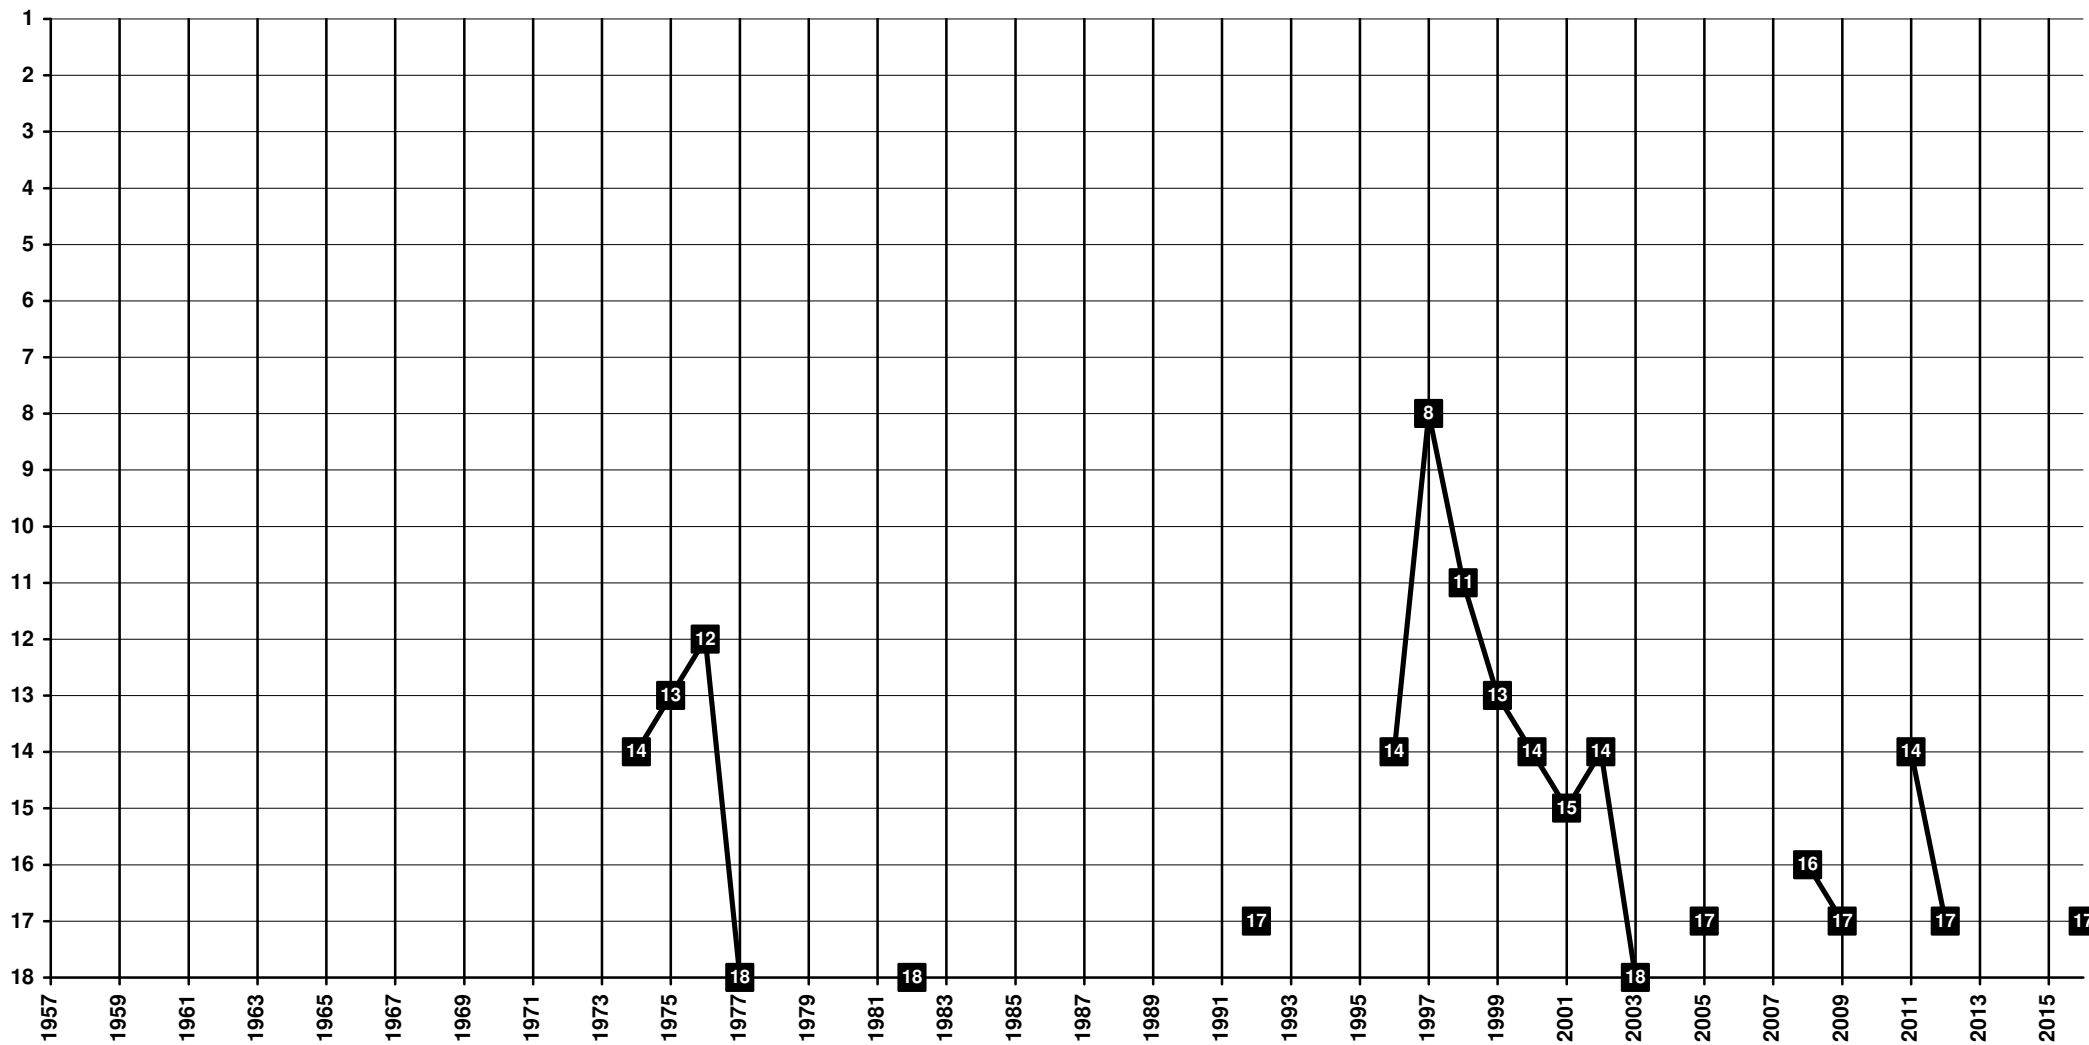

Abbreviations:

S=Seasons, Pd=Games Played, Pts=Points, W=Won, D=Drawn, L=Lost, GF= Goals For, GA= Goals Against, GD=Goals Difference

Netherlands - Tier 1 - Final Table Places

1971 **FC Den Haag** | 1996 **ADO Den Haag**

Netherlands - Tier 1 - Final Table Places

1900 Ajax Amsterdam

Netherlands - Tier 1 - Final Table Places

1967 AZ '67 Alkmaar | 1986 AZ Alkmaar

Netherlands - Tier 1 - Final Table Places

1964 **Cambuur-Leeuwarden**

Netherlands - Tier 1 - Final Table Places

1954 De Graafschap Doetinchem

Netherlands - Tier 1 - Final Table Places

1902 **Excelsior Rotterdam**

Netherlands - Tier 1 - Final Table Places

1912 Feijenoord Rotterdam | 1974 Feyenoord Rotterdam