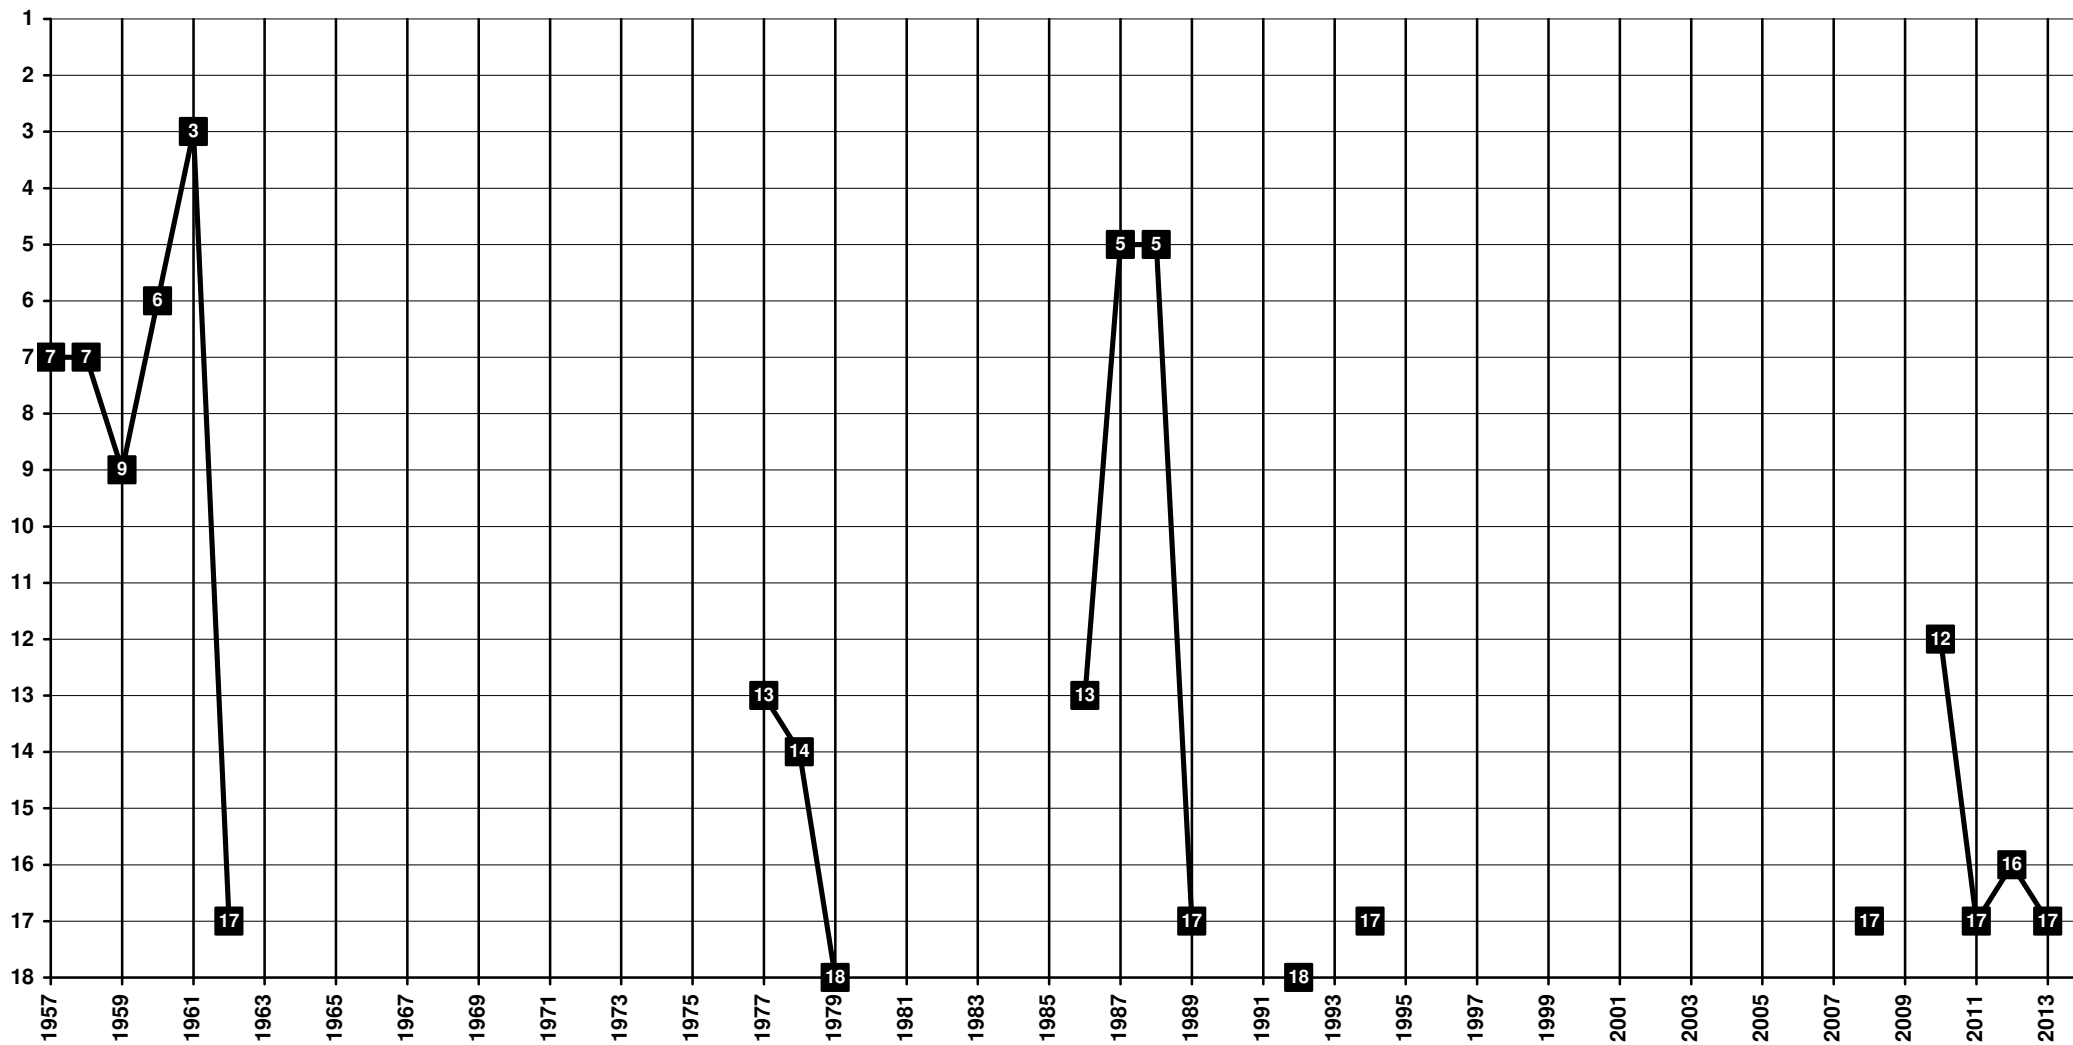

Netherlands - Tier 1 - Final Table Places

1903 VVV-Venlo