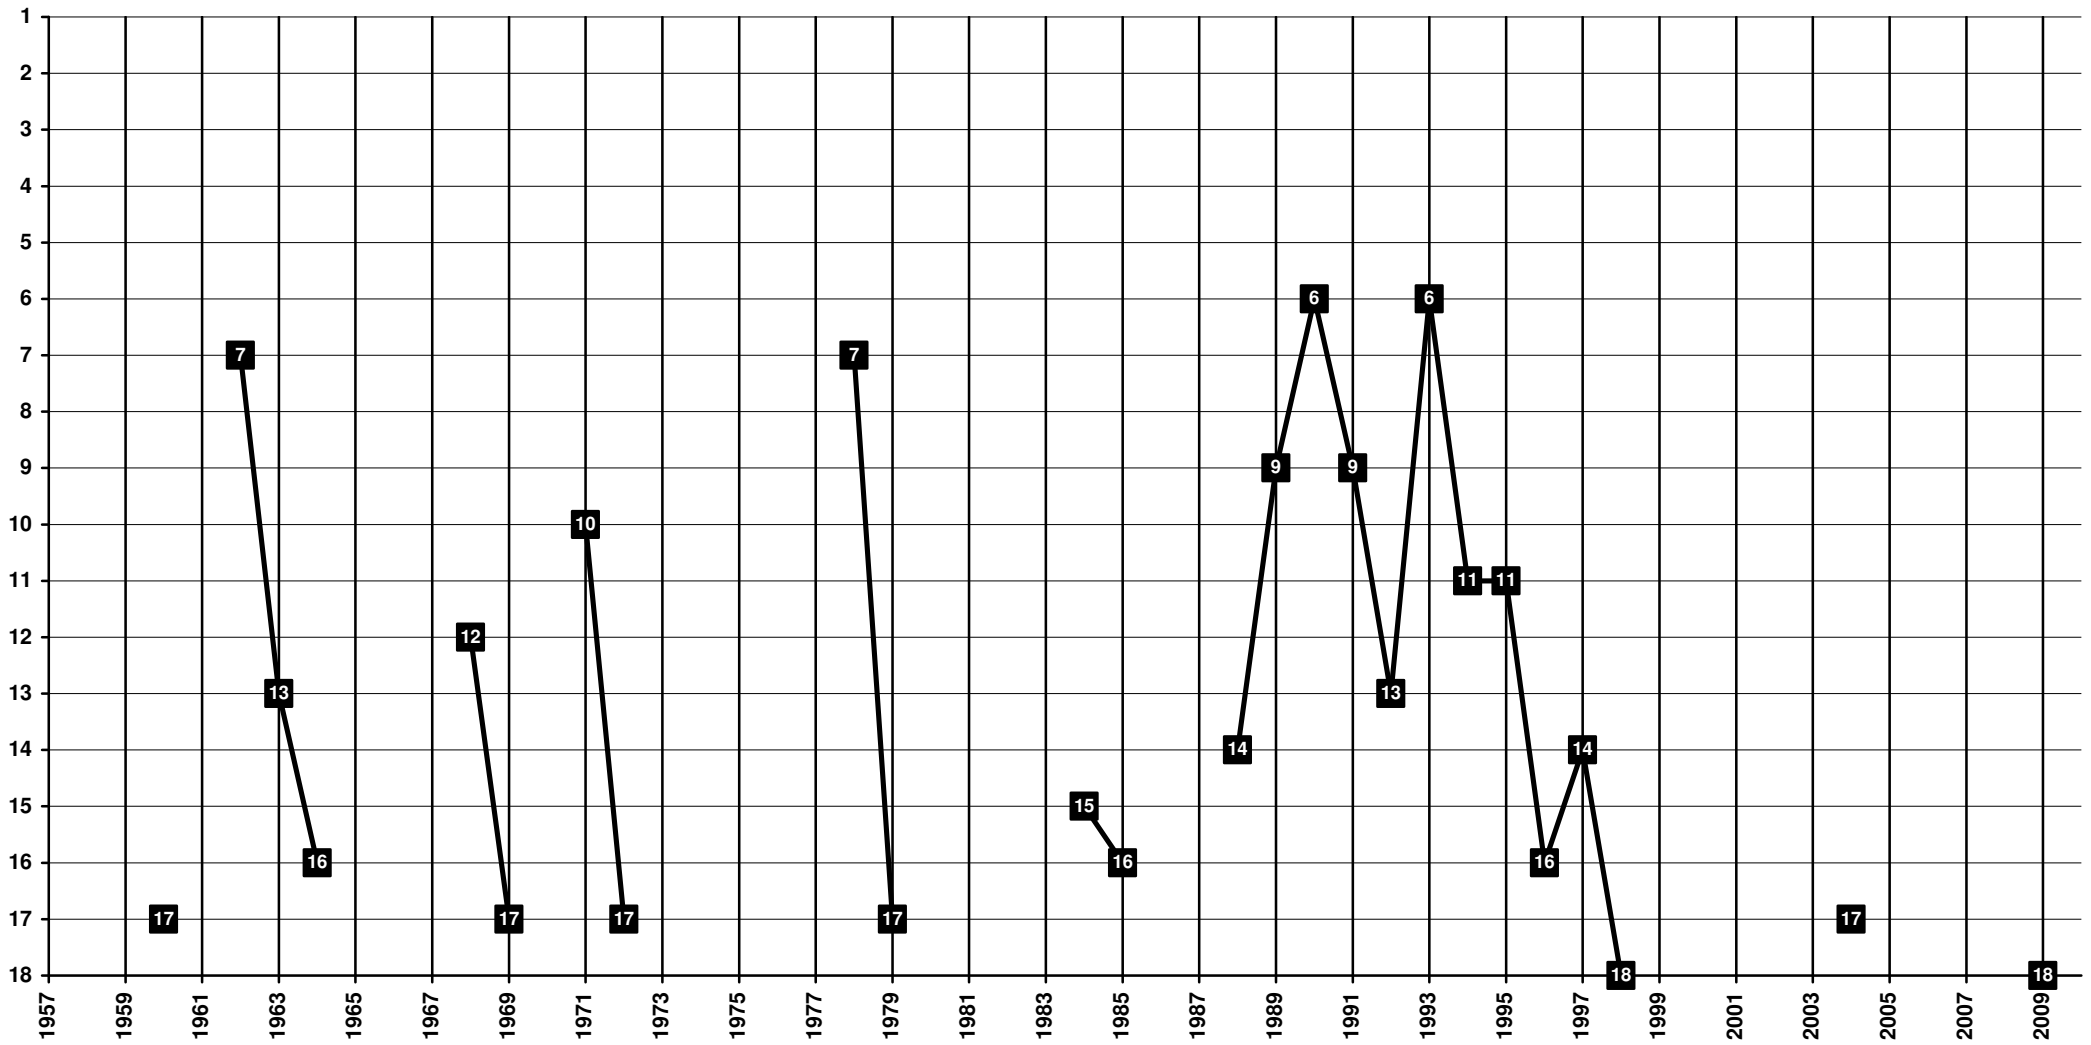

1970 FC Utrecht

Netherlands - Tier 1 - Final Table Places

1903 VVV-Venlo

Netherlands - Tier 1 - Final Table Places

1892 **Vitesse** Arnhem

Netherlands - Tier 1 - Final Table Places

1923 RKSJ Volendam | 1977 FC Volendam

Netherlands - Tier 1 - Final Table Places

1940 RKC Waalwijk

Netherlands - Tier 1 - Final Table Places

1896 **Willem II Tilburg**

Netherlands - Tier 1 - Final Table Places

1910 PEC Zwolle | 1990 FC Zwolle | 2012 PEC Zwolle