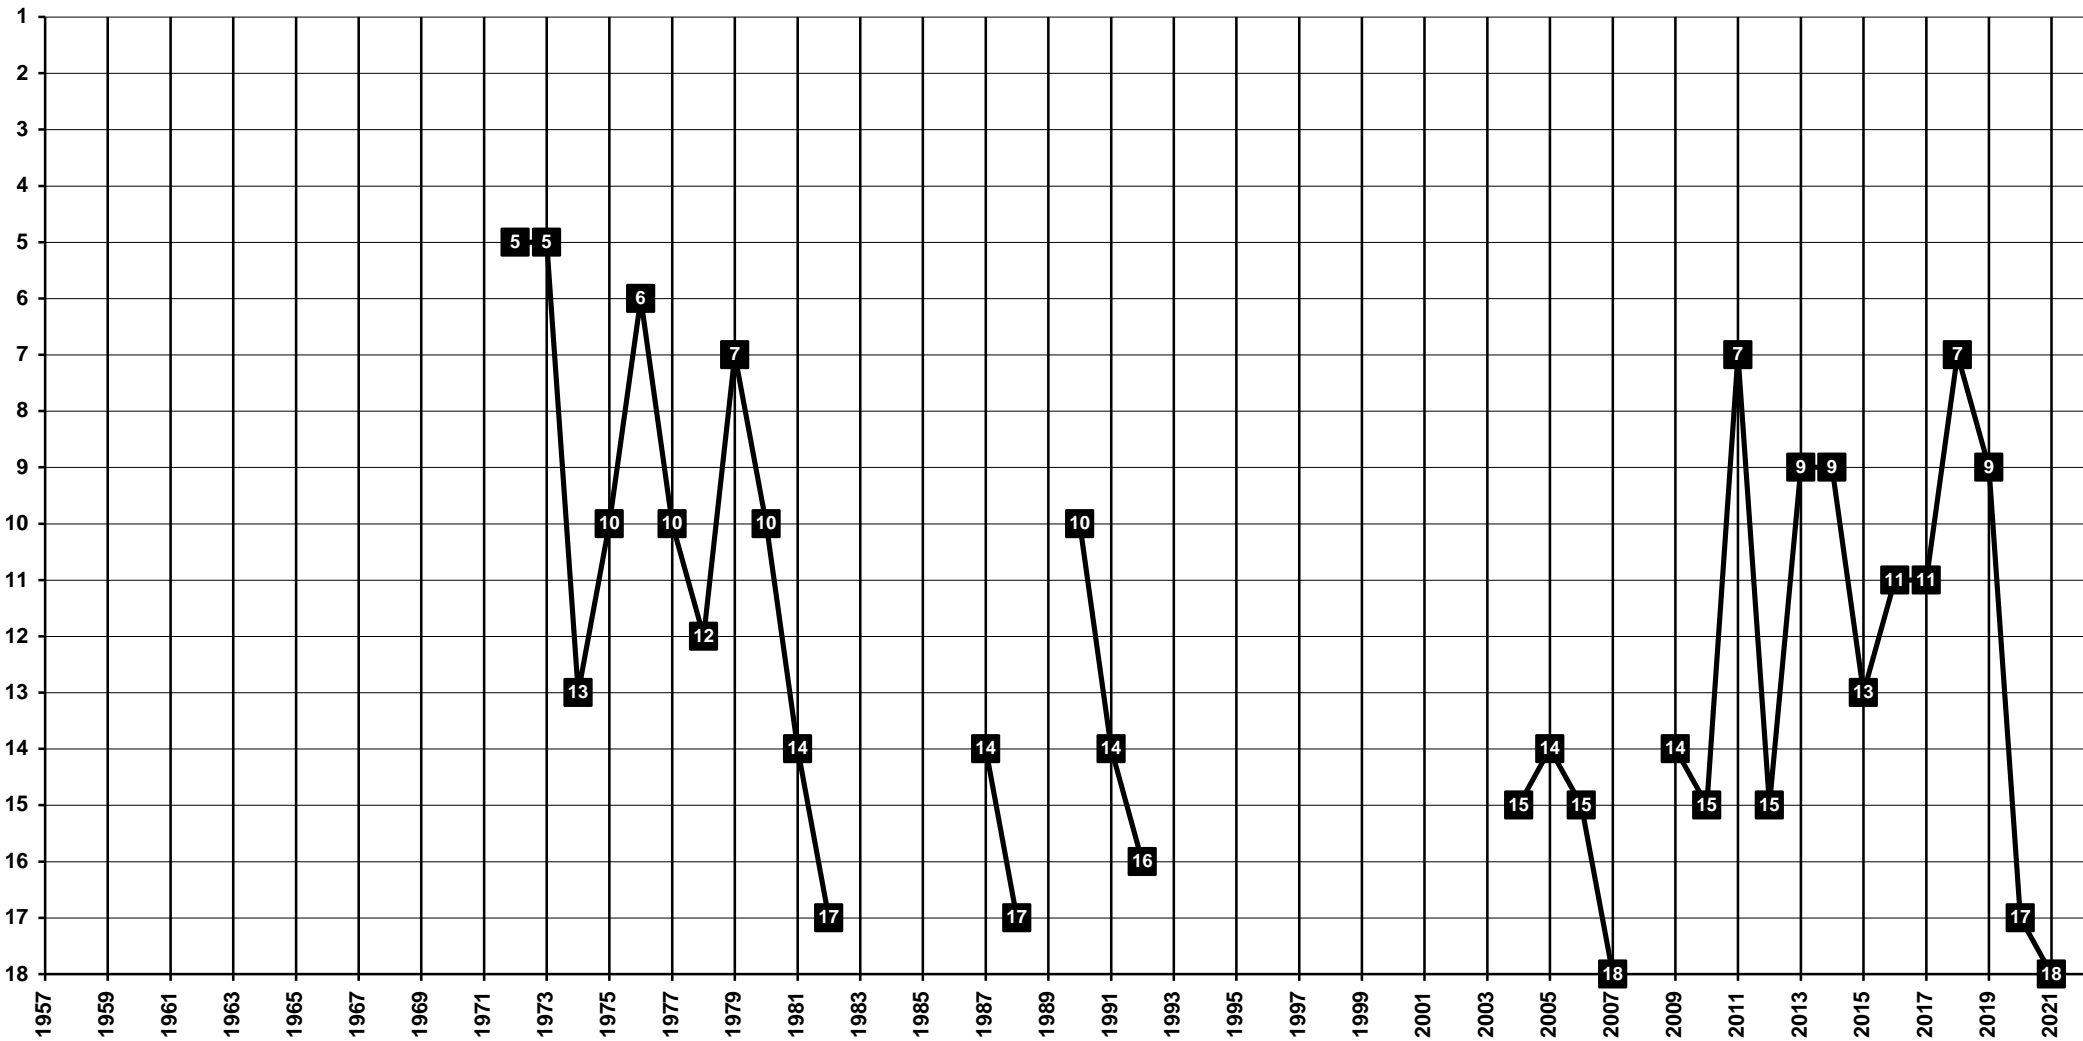

# Netherlands - Tier 1 - Final Table Places

1971 FC Den Haag | 1996 ADO Den Haag

# Netherlands - Tier 1 - Final Table Places