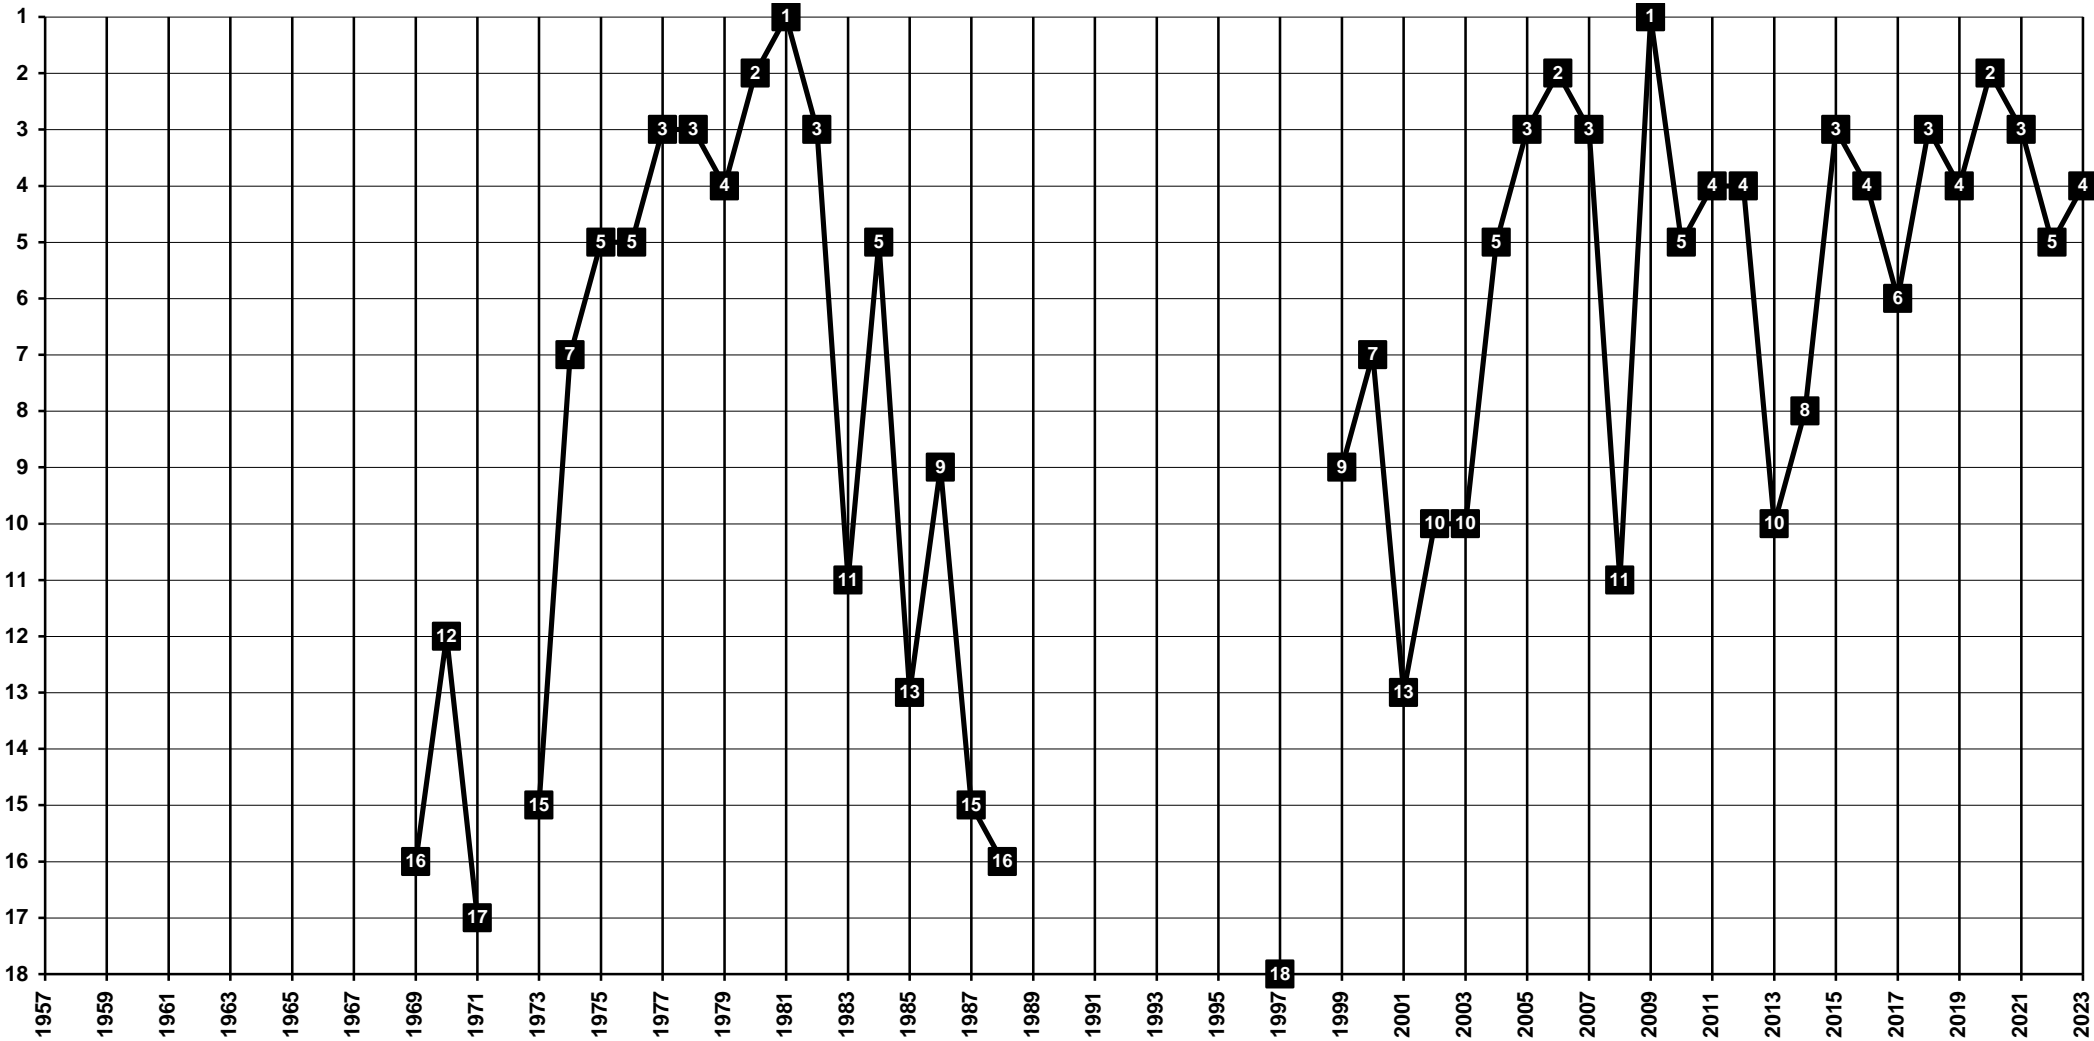

Netherlands - Tier 1 - Final Table Places

1967 AZ '67 Alkmaar | 1986 AZ Alkmaar