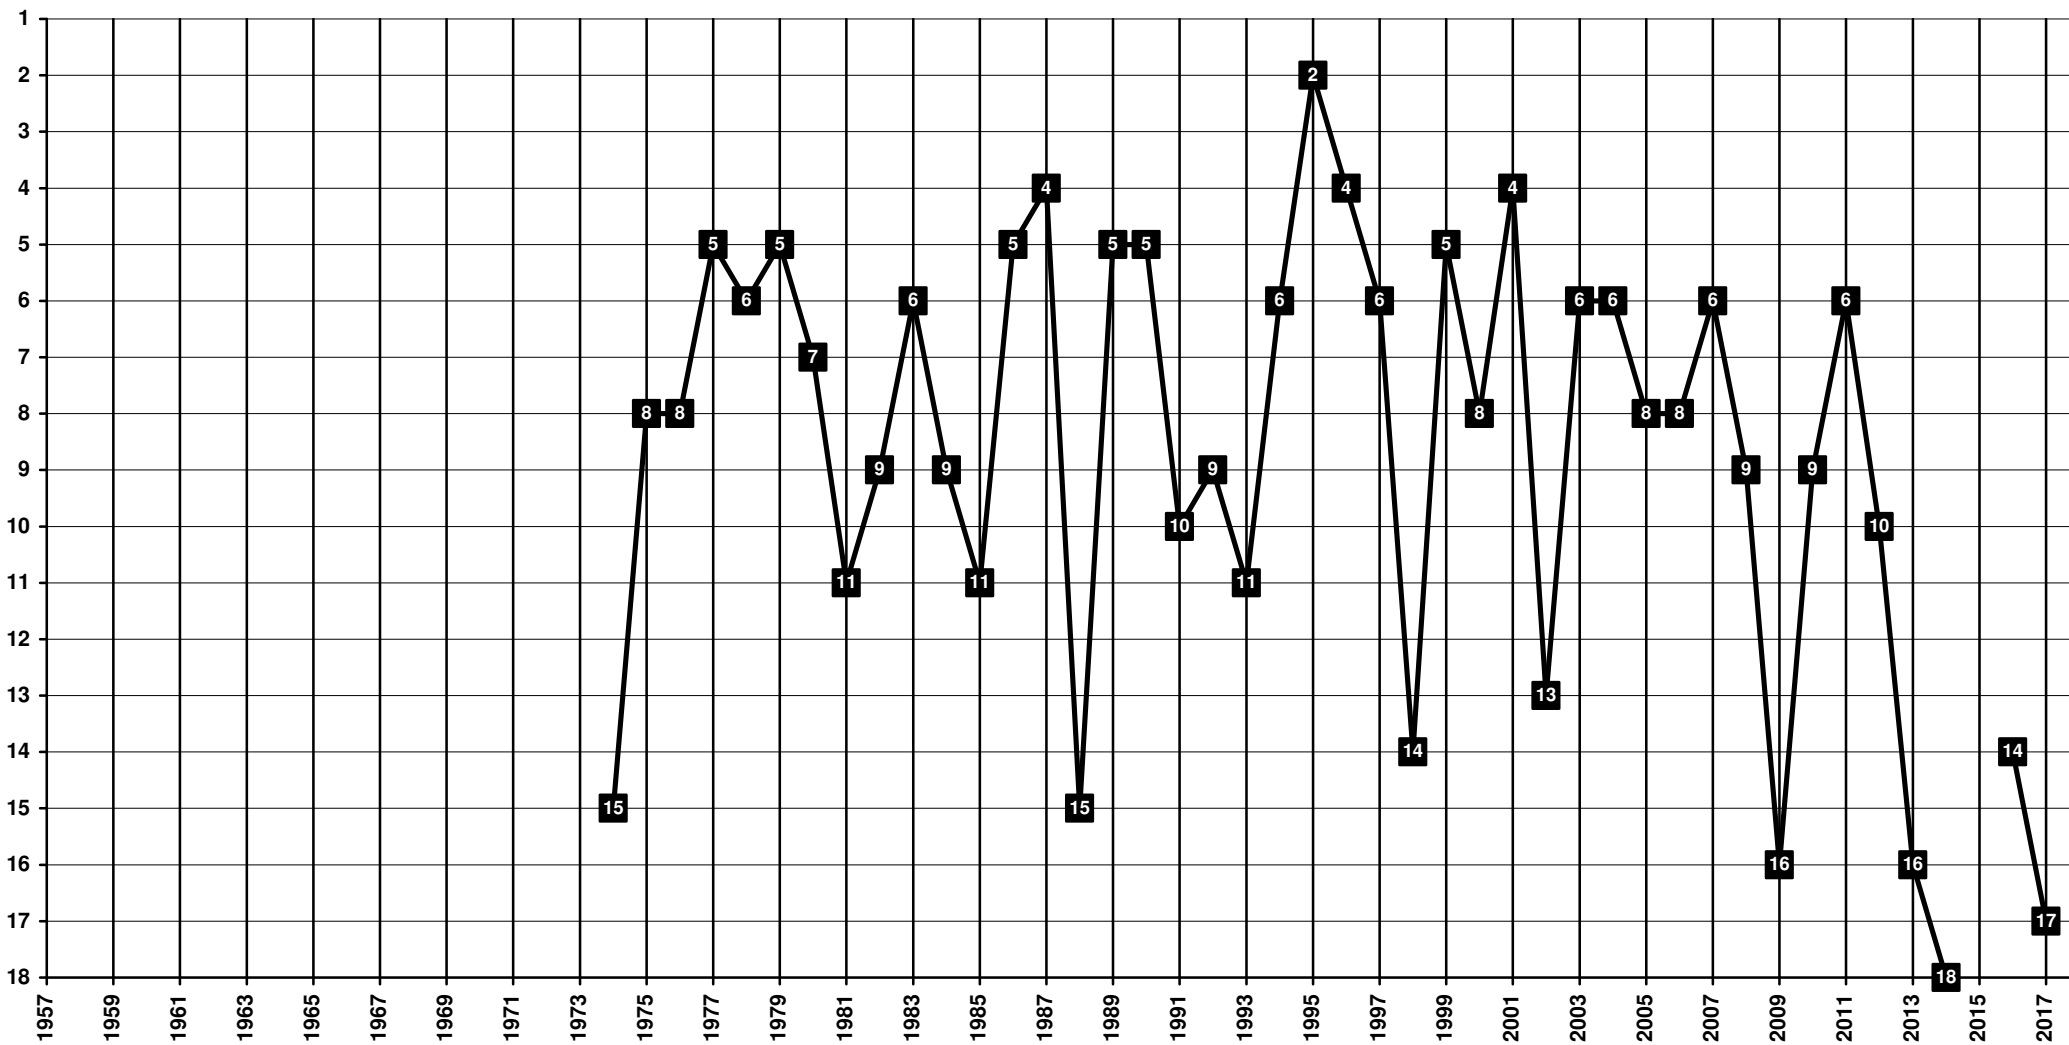

Netherlands - Tier 1 - Final Table Places

1900 NEC Nijmegen

Netherlands - Tier 1 - Final Table Places

1913 PSV Eindhoven

Netherlands - Tier 1 - Final Table Places

1962 Roda Kerkrade

Netherlands - Tier 1 - Final Table Places