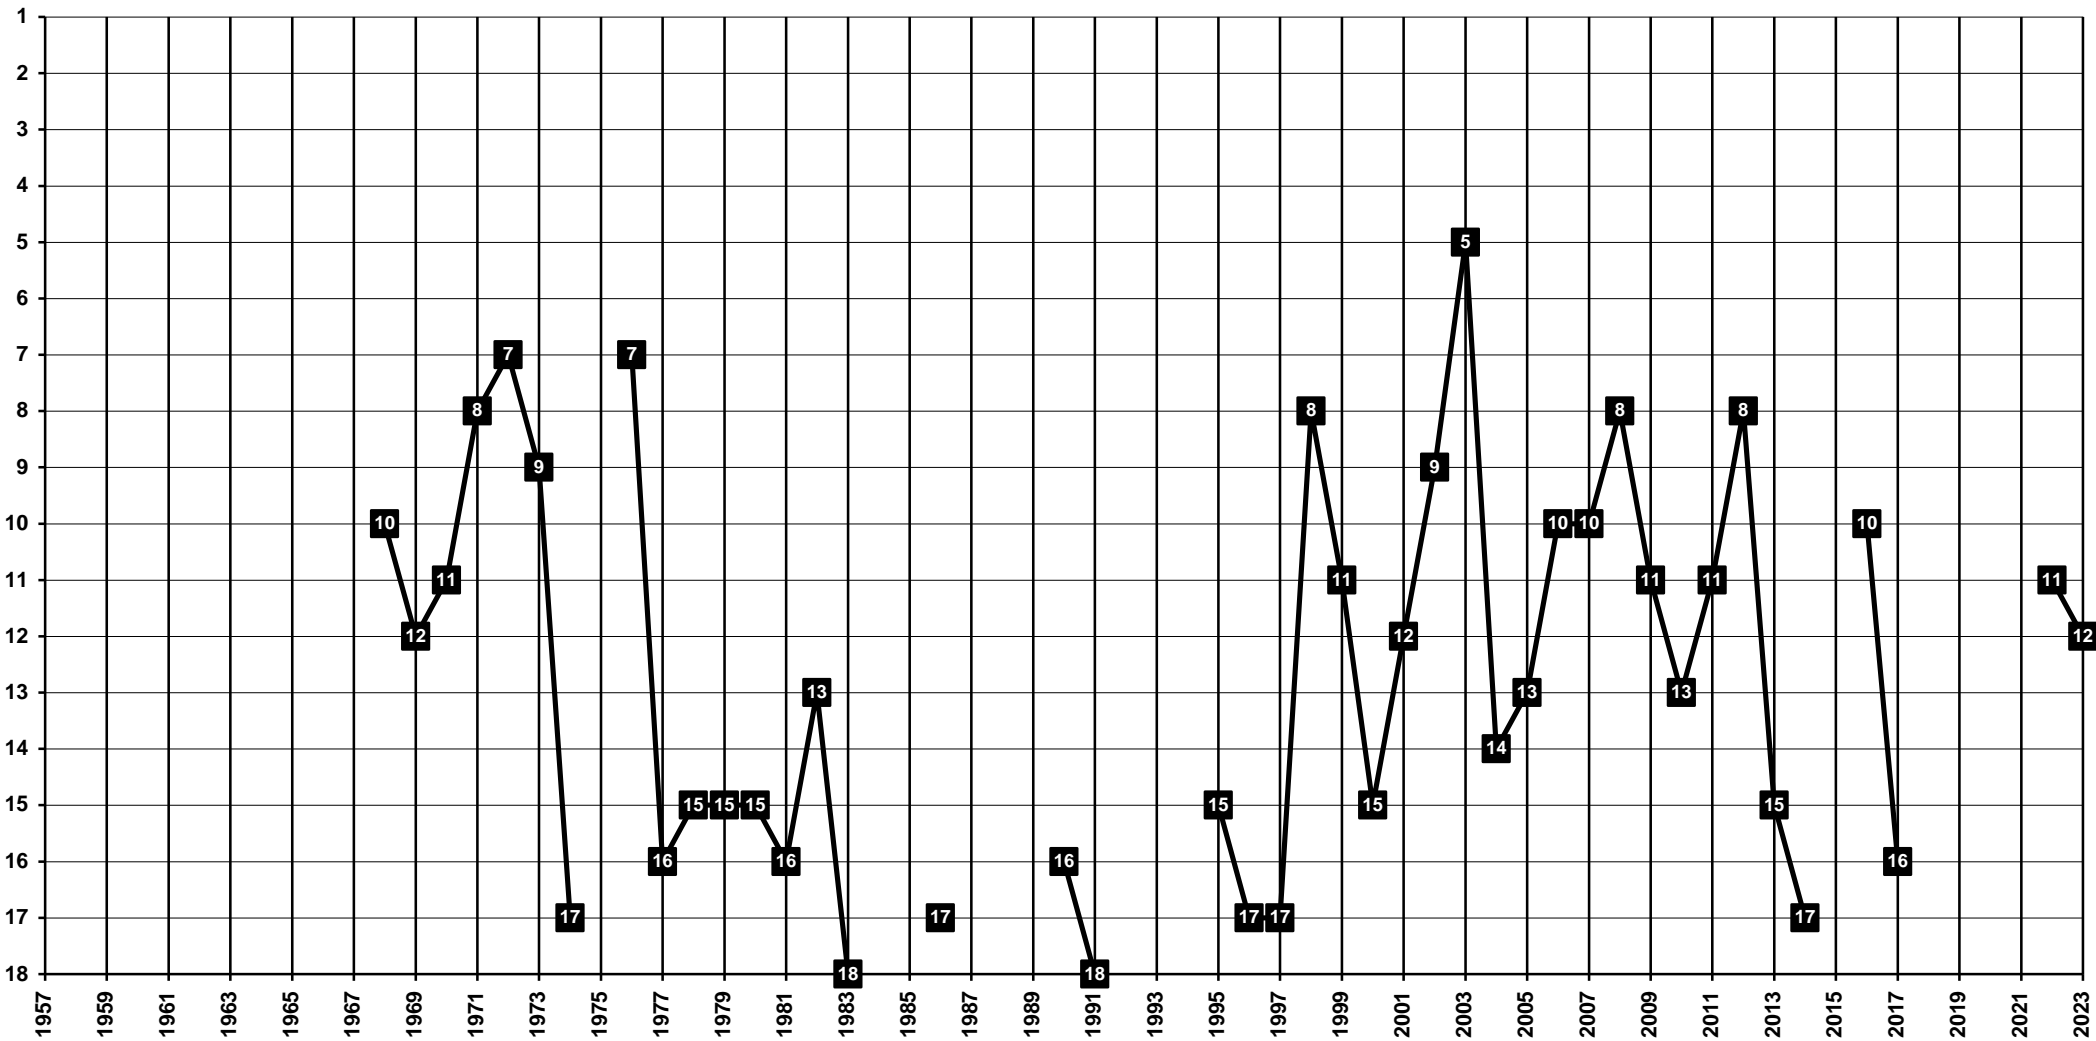

Netherlands - Tier 1 - Final Table Places

1900 NEC Nijmegen