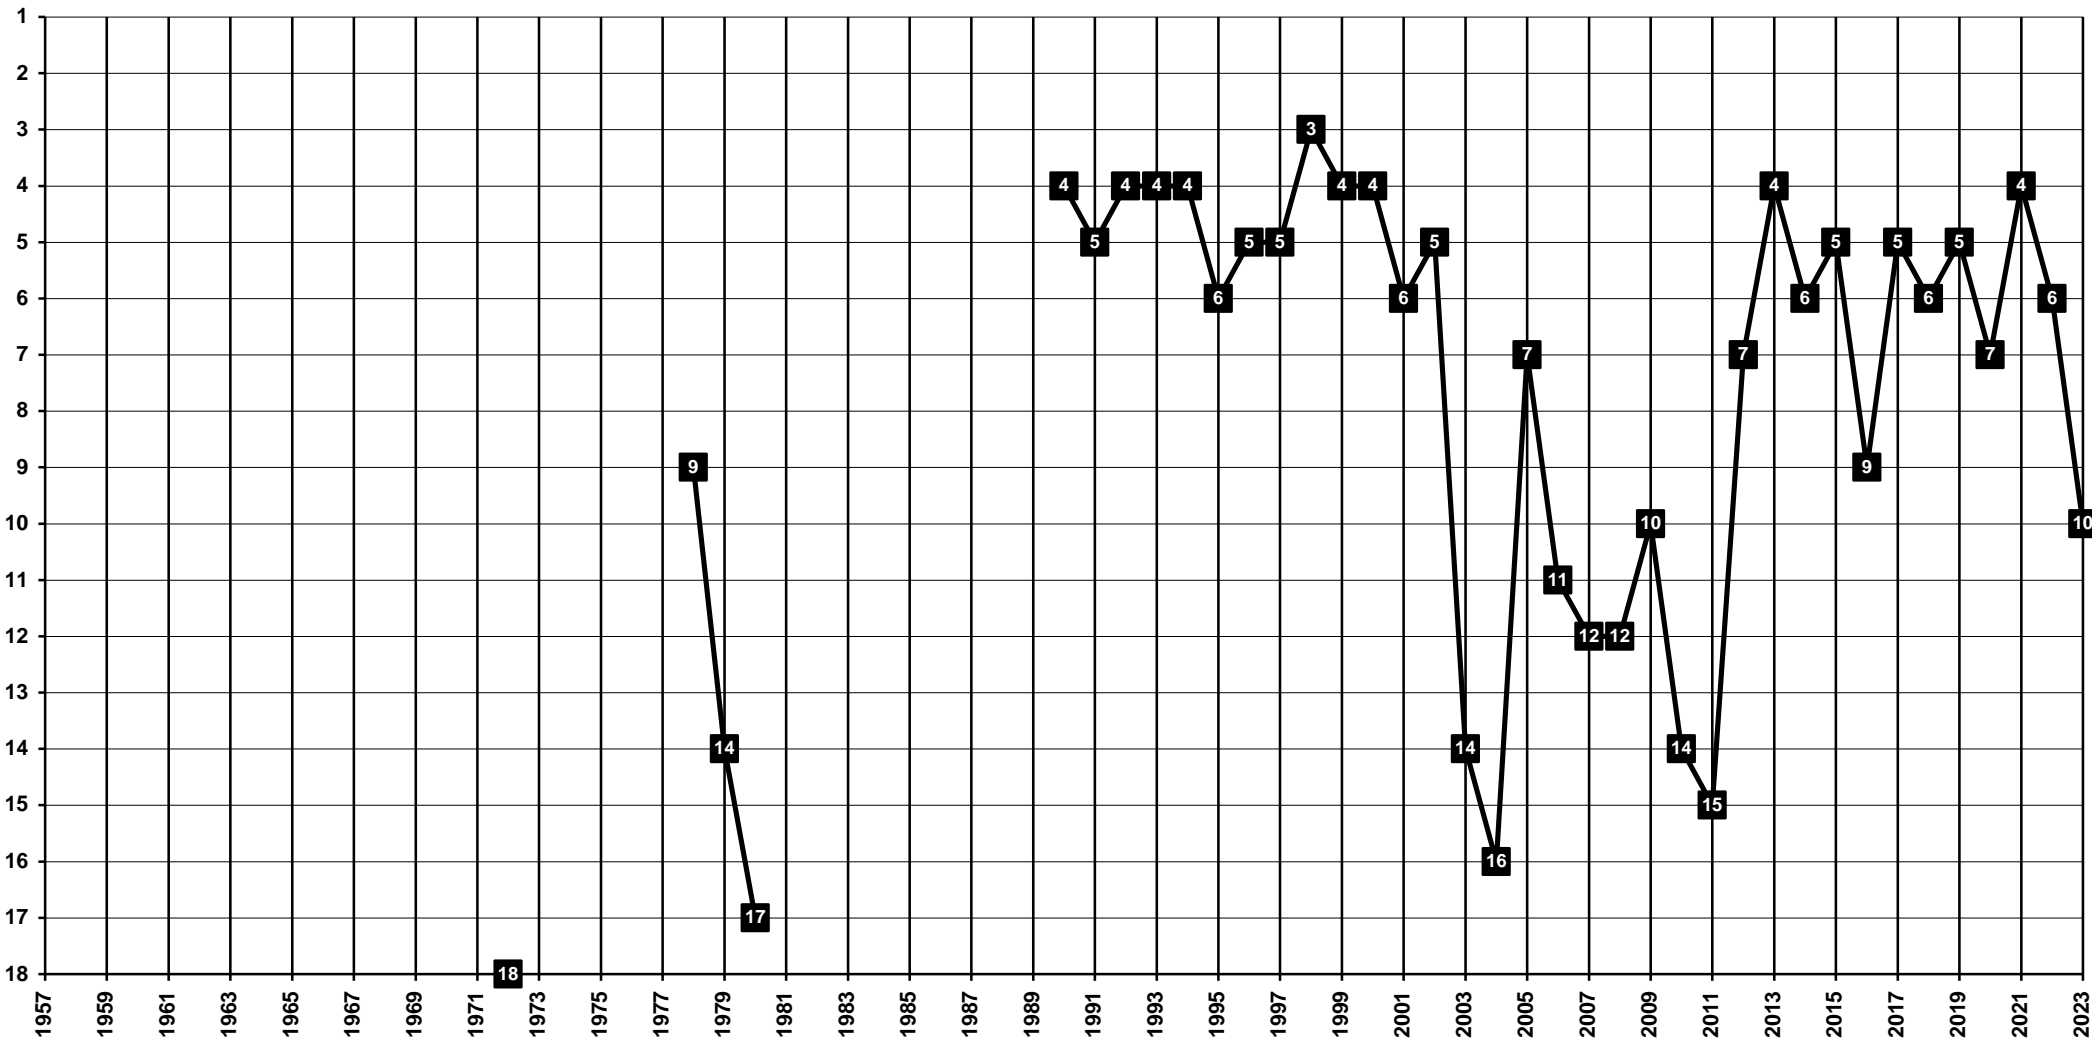

# Netherlands - Tier 1 - Final Table Places

1892 **Vitesse Arnhem**