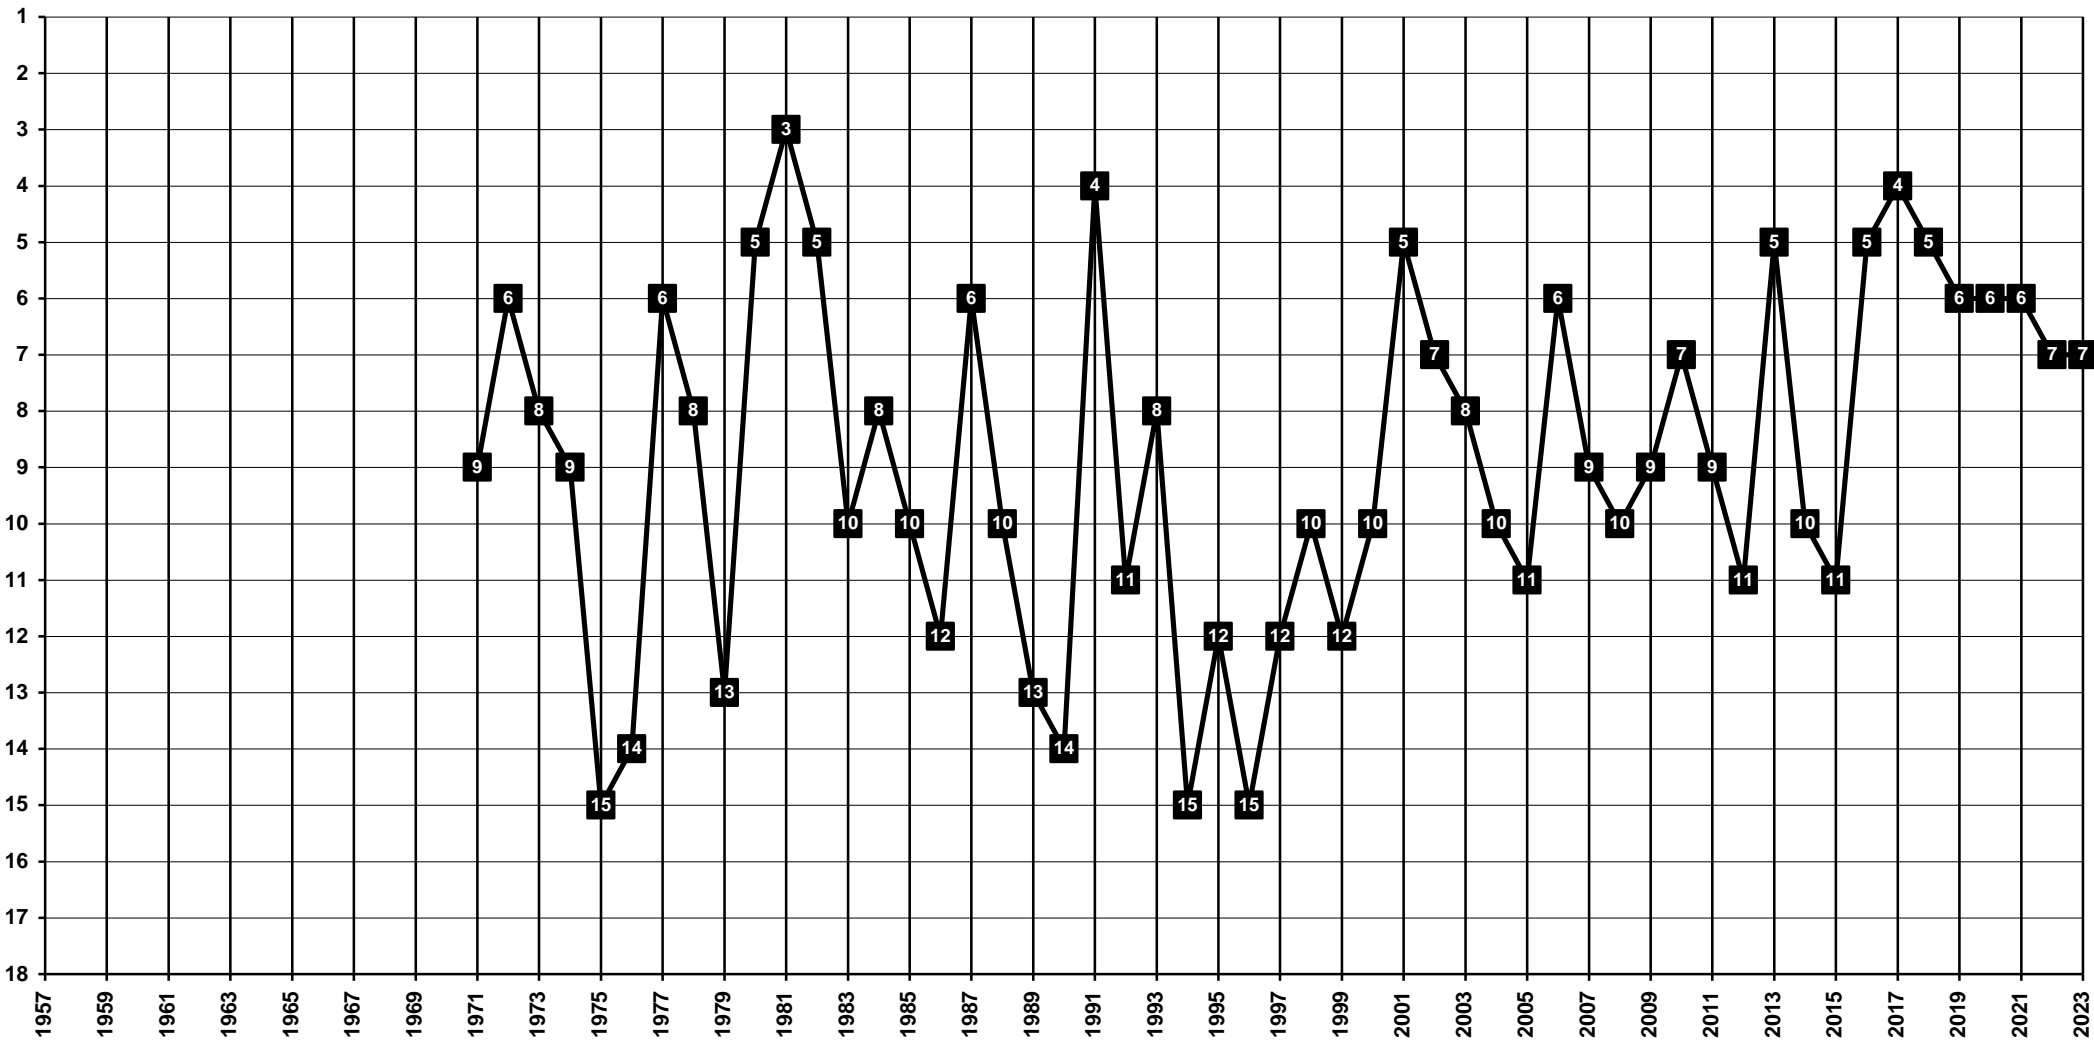

Netherlands - Tier 1 - Final Table Places

1970 **FC Utrecht**