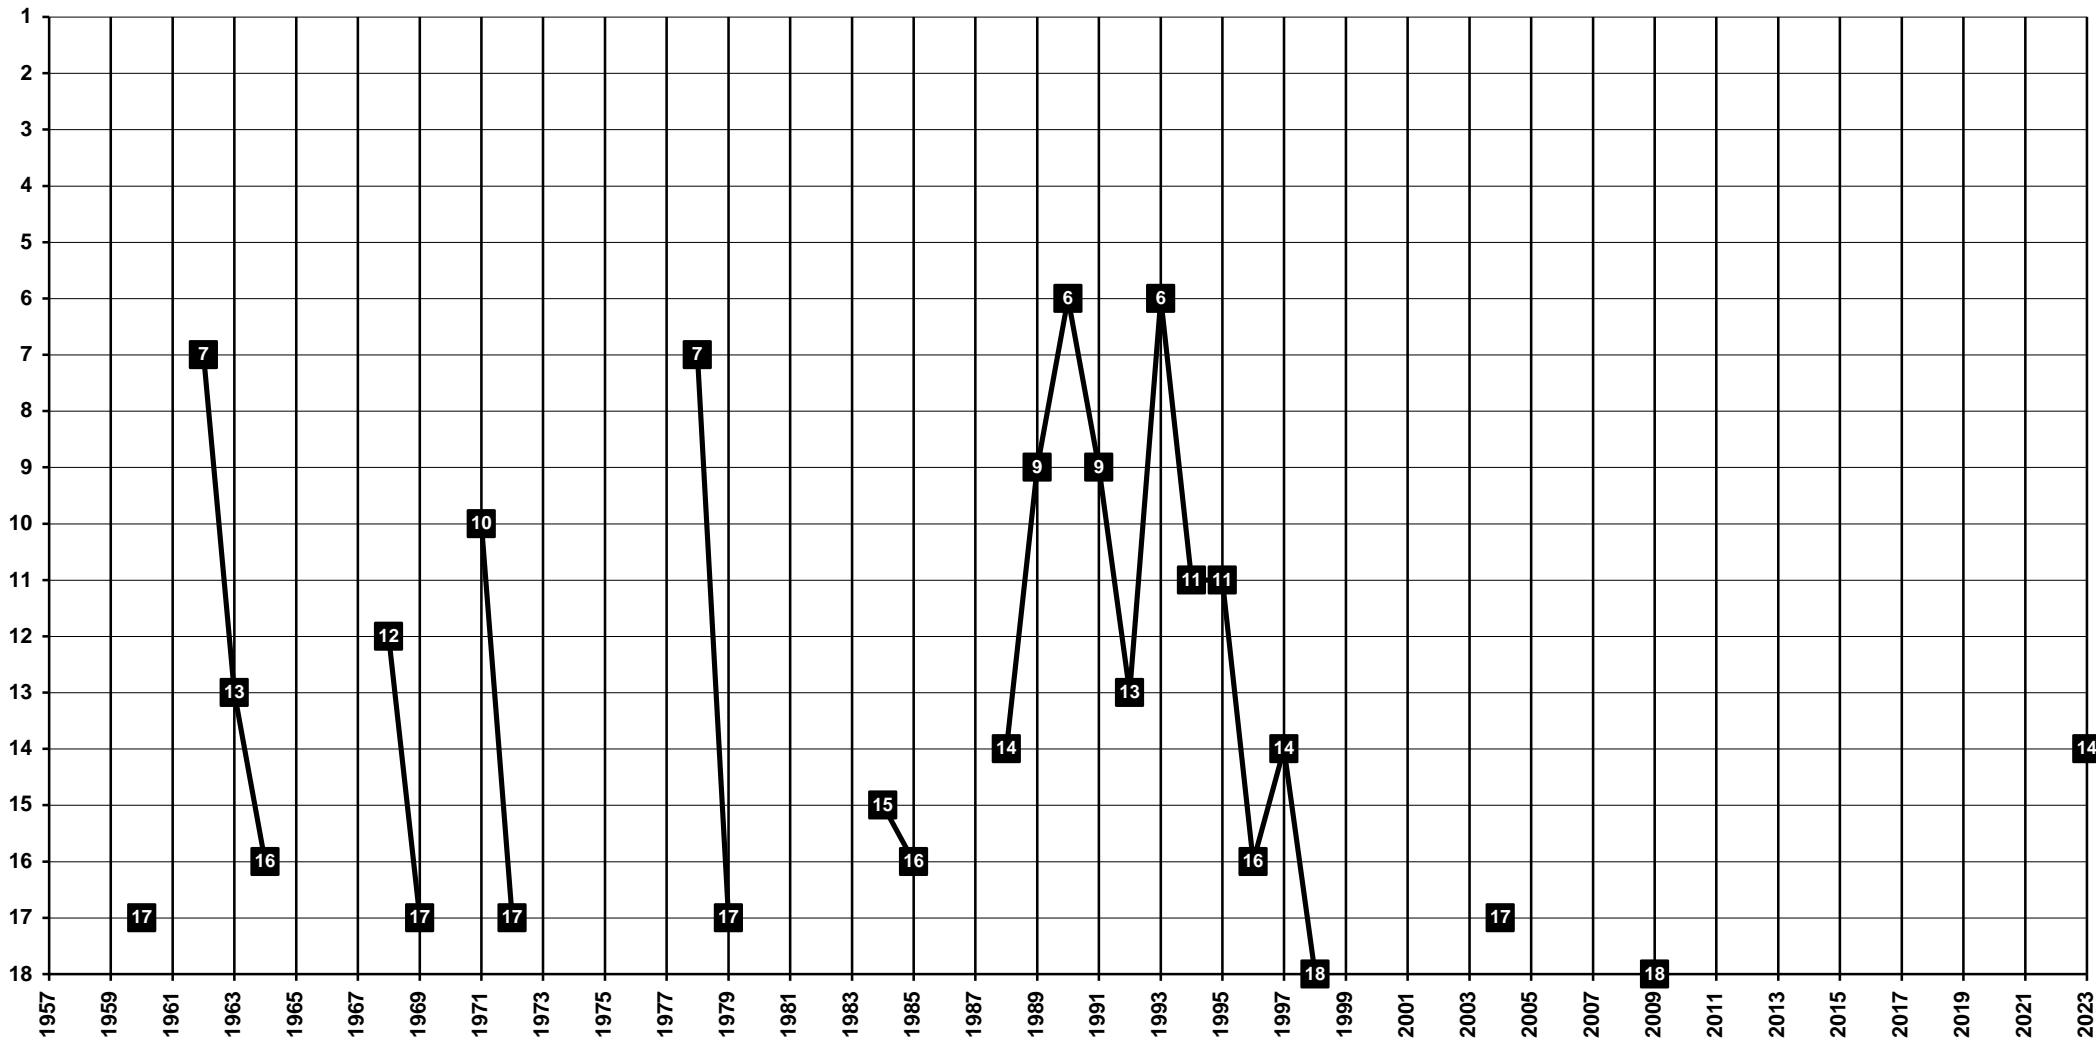

Netherlands - Tier 1 - Final Table Places

1923 RKSJ Volendam | 1977 FC Volendam