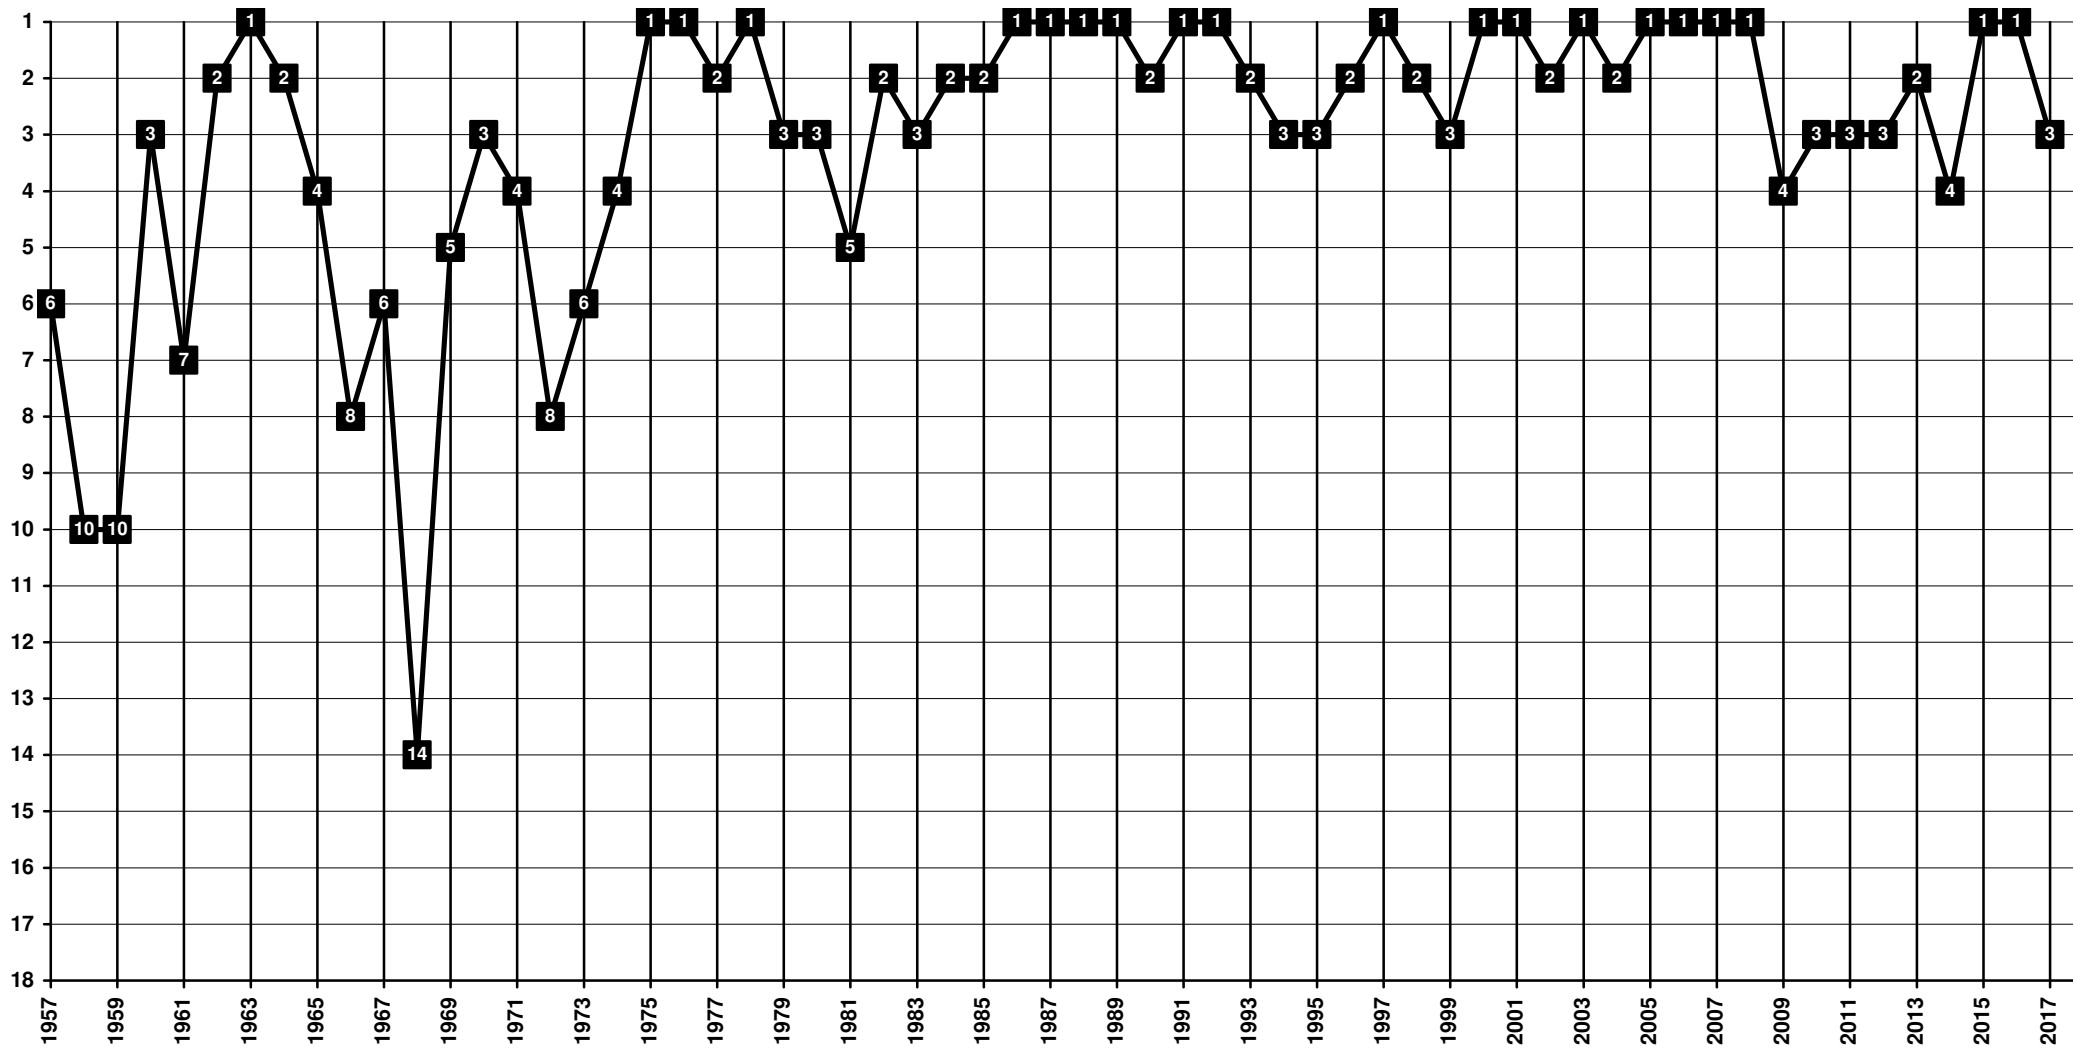

Netherlands - Tier 1 - Final Table Places

1900 NEC Nijmegen

Netherlands - Tier 1 - Final Table Places

1913 PSV Eindhoven

Netherlands - Tier 1 - Final Table Places

1962 Roda Kerkrade

Netherlands - Tier 1 - Final Table Places