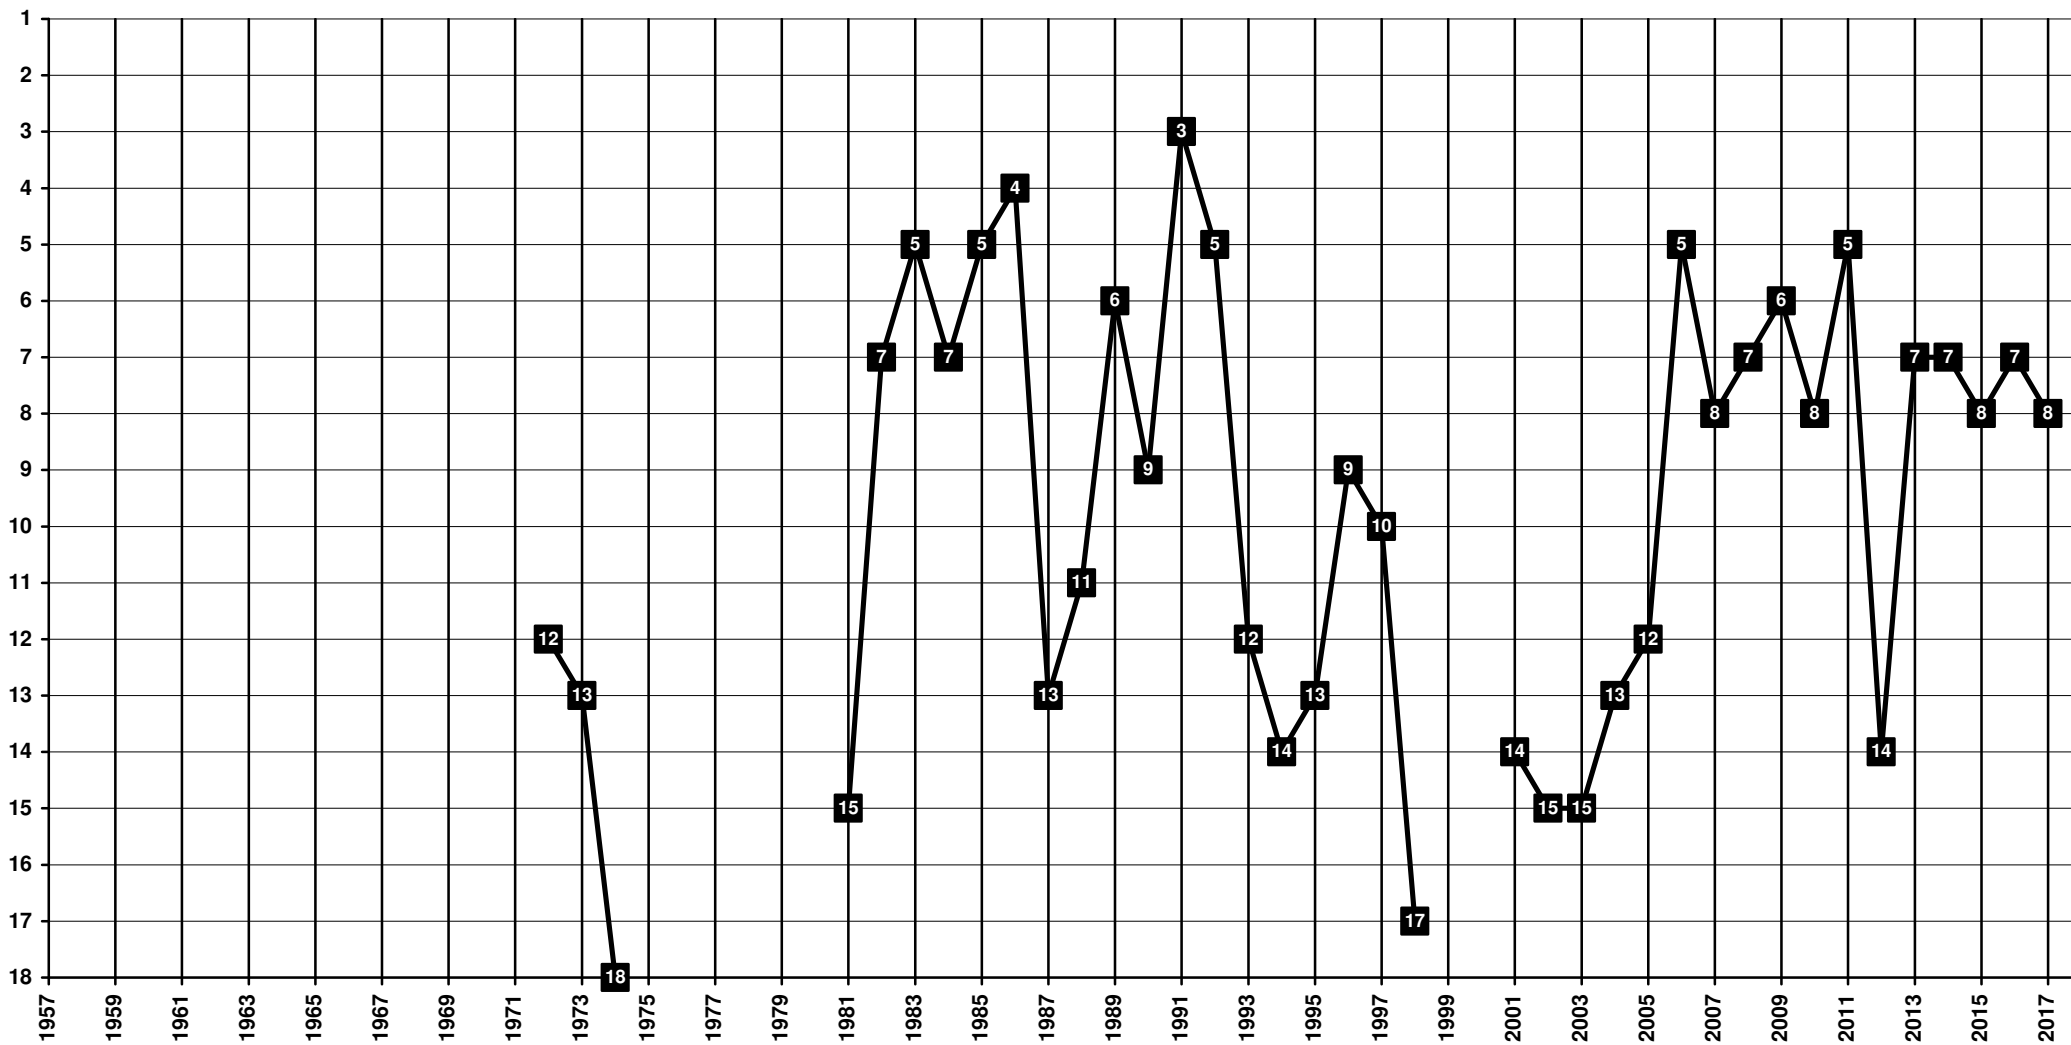

Netherlands - Tier 1 - Final Table Places

1971 FC Groningen