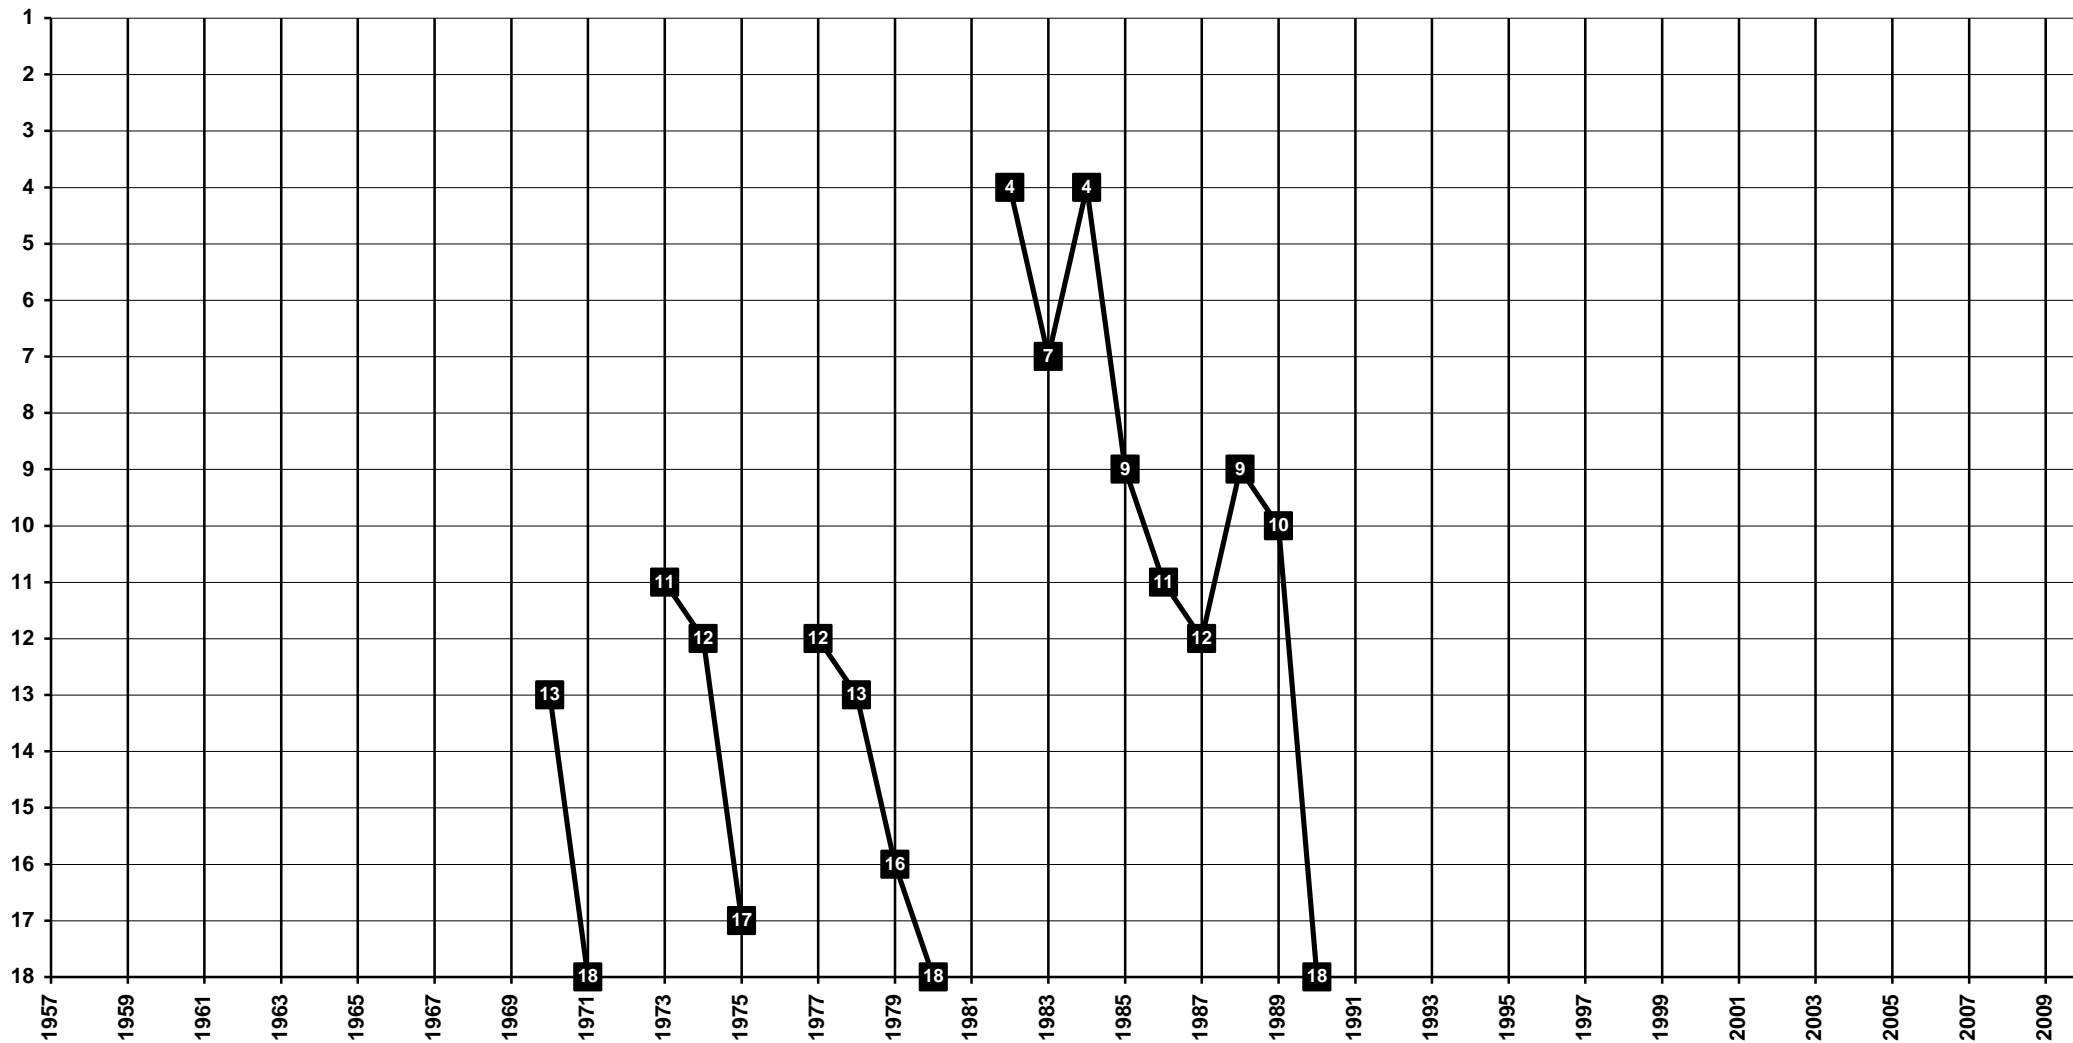

Netherlands - Tier 1 - Final Table Places

1889-2010 HFC Haarlem