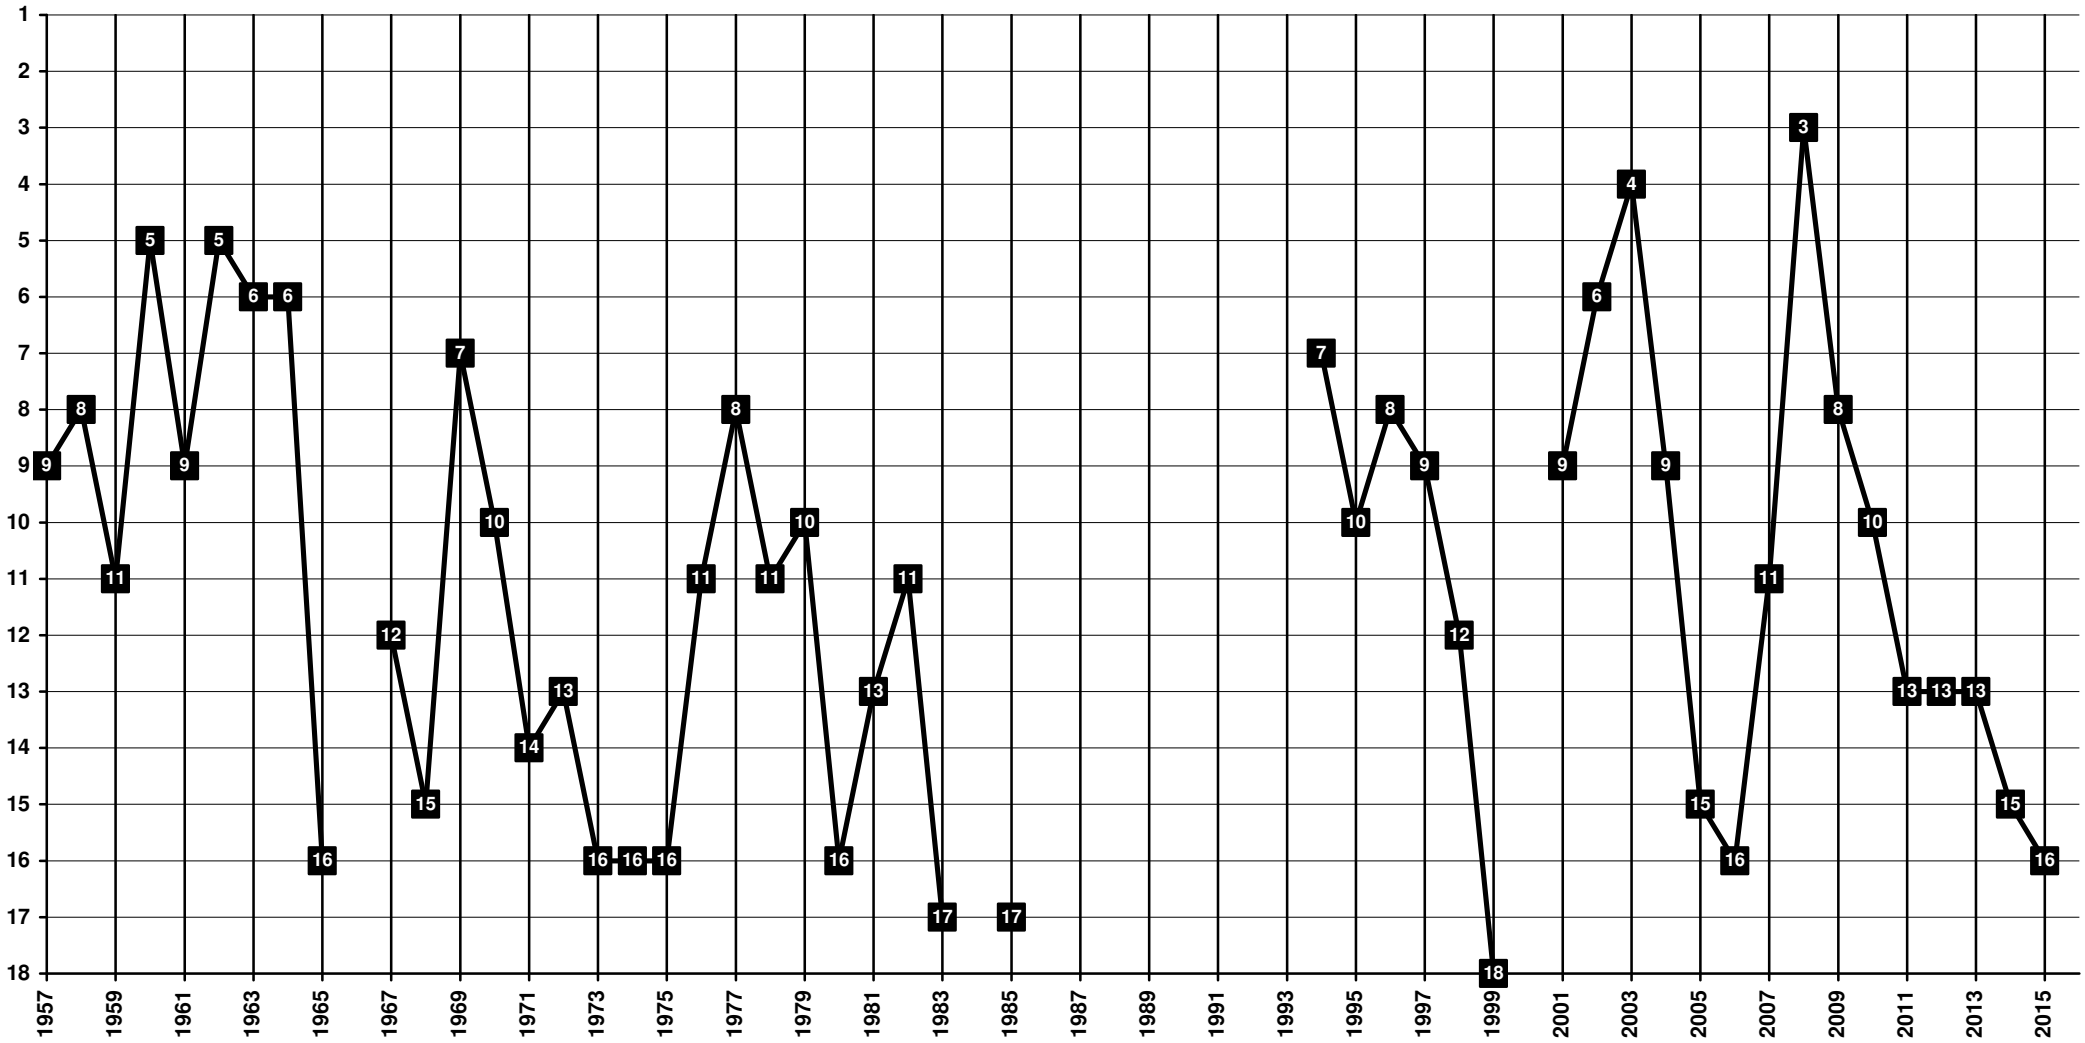

Netherlands - Tier 1 - Final Table Places

1974 **SC Heracles '74** | 1998 **Heracles Almelo**

Netherlands - Tier 1 - Final Table Places

1902 **MVV Maastricht**

Netherlands - Tier 1 - Final Table Places

1912 NAC Breda

Netherlands - Tier 1 - Final Table Places

1900 NEC Nijmegen

Netherlands - Tier 1 - Final Table Places

1913 PSV Eindhoven

Netherlands - Tier 1 - Final Table Places

1962 Roda Kerkrade

Netherlands - Tier 1 - Final Table Places