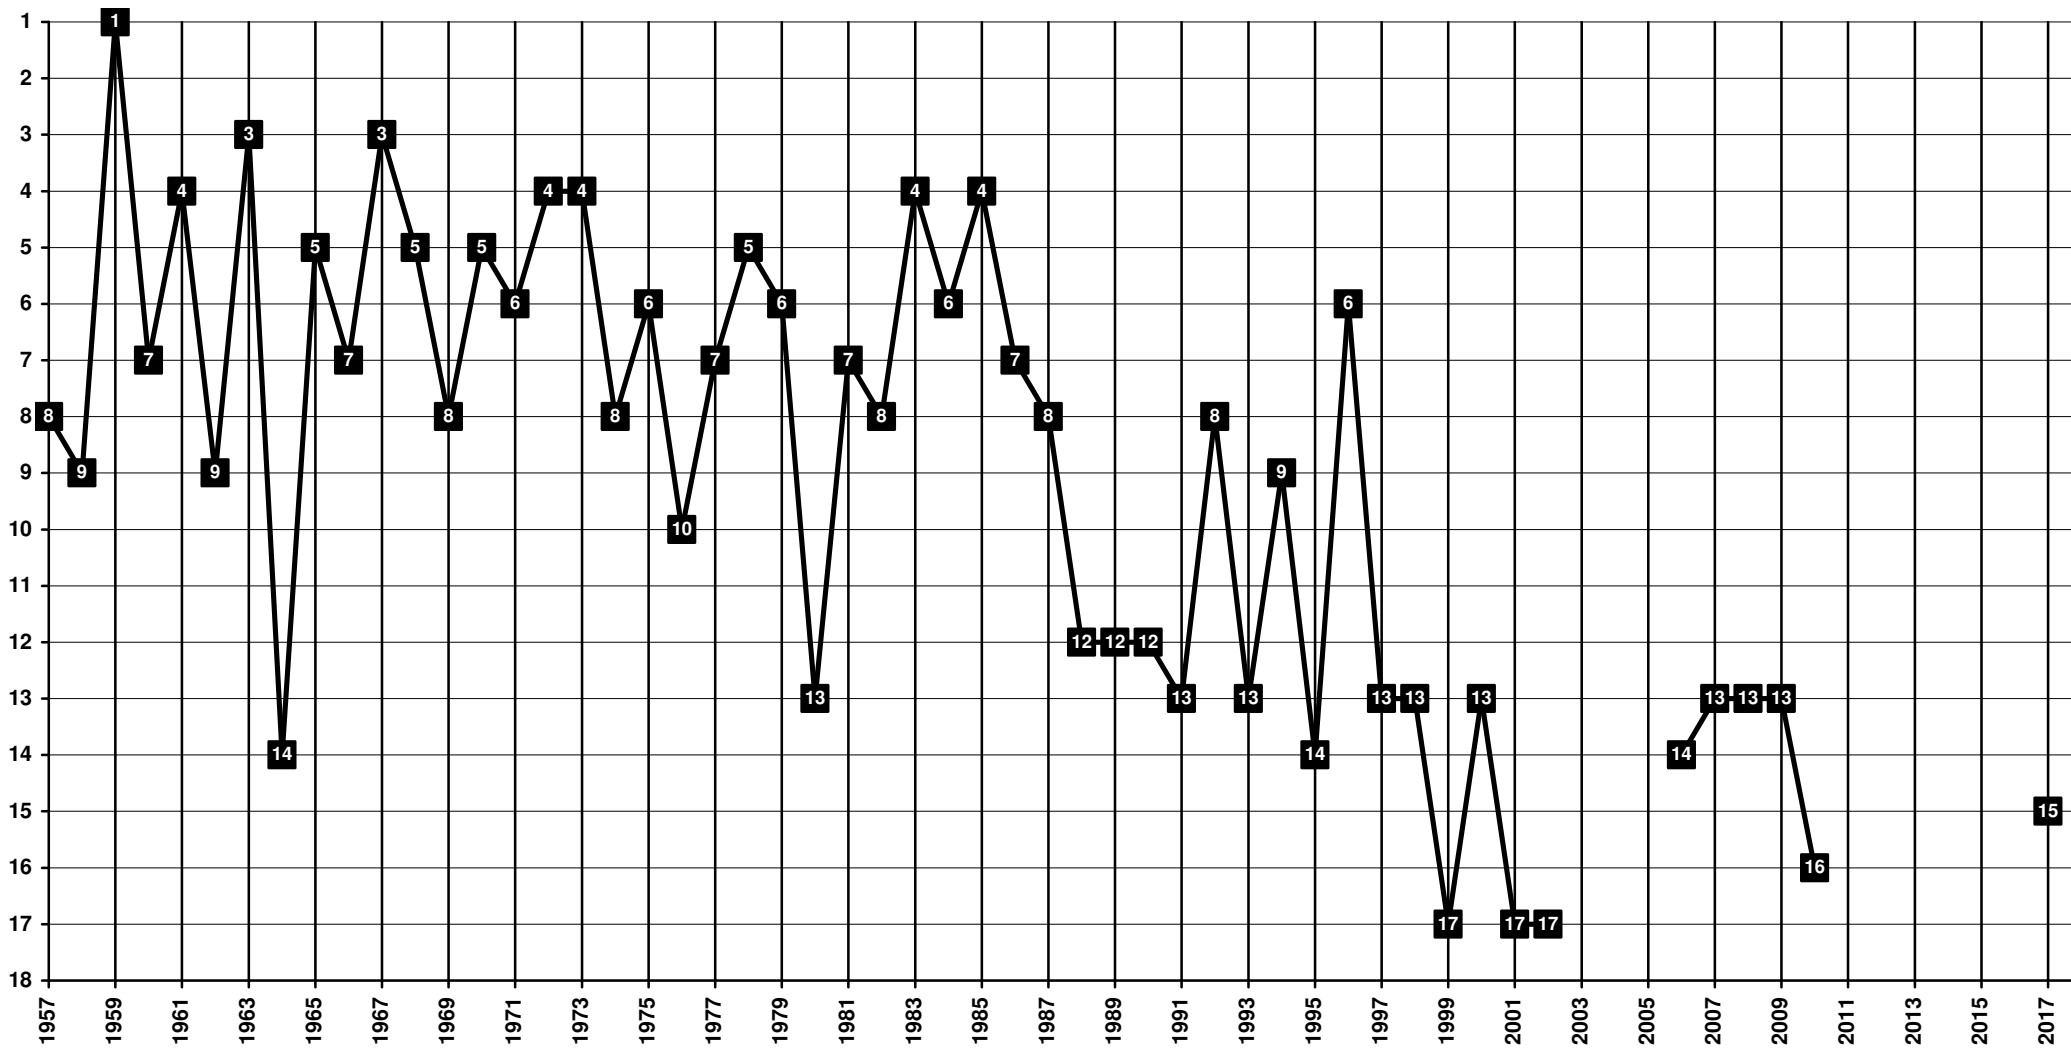

Netherlands - Tier 1 - Final Table Places

1888 Sparta Rotterdam