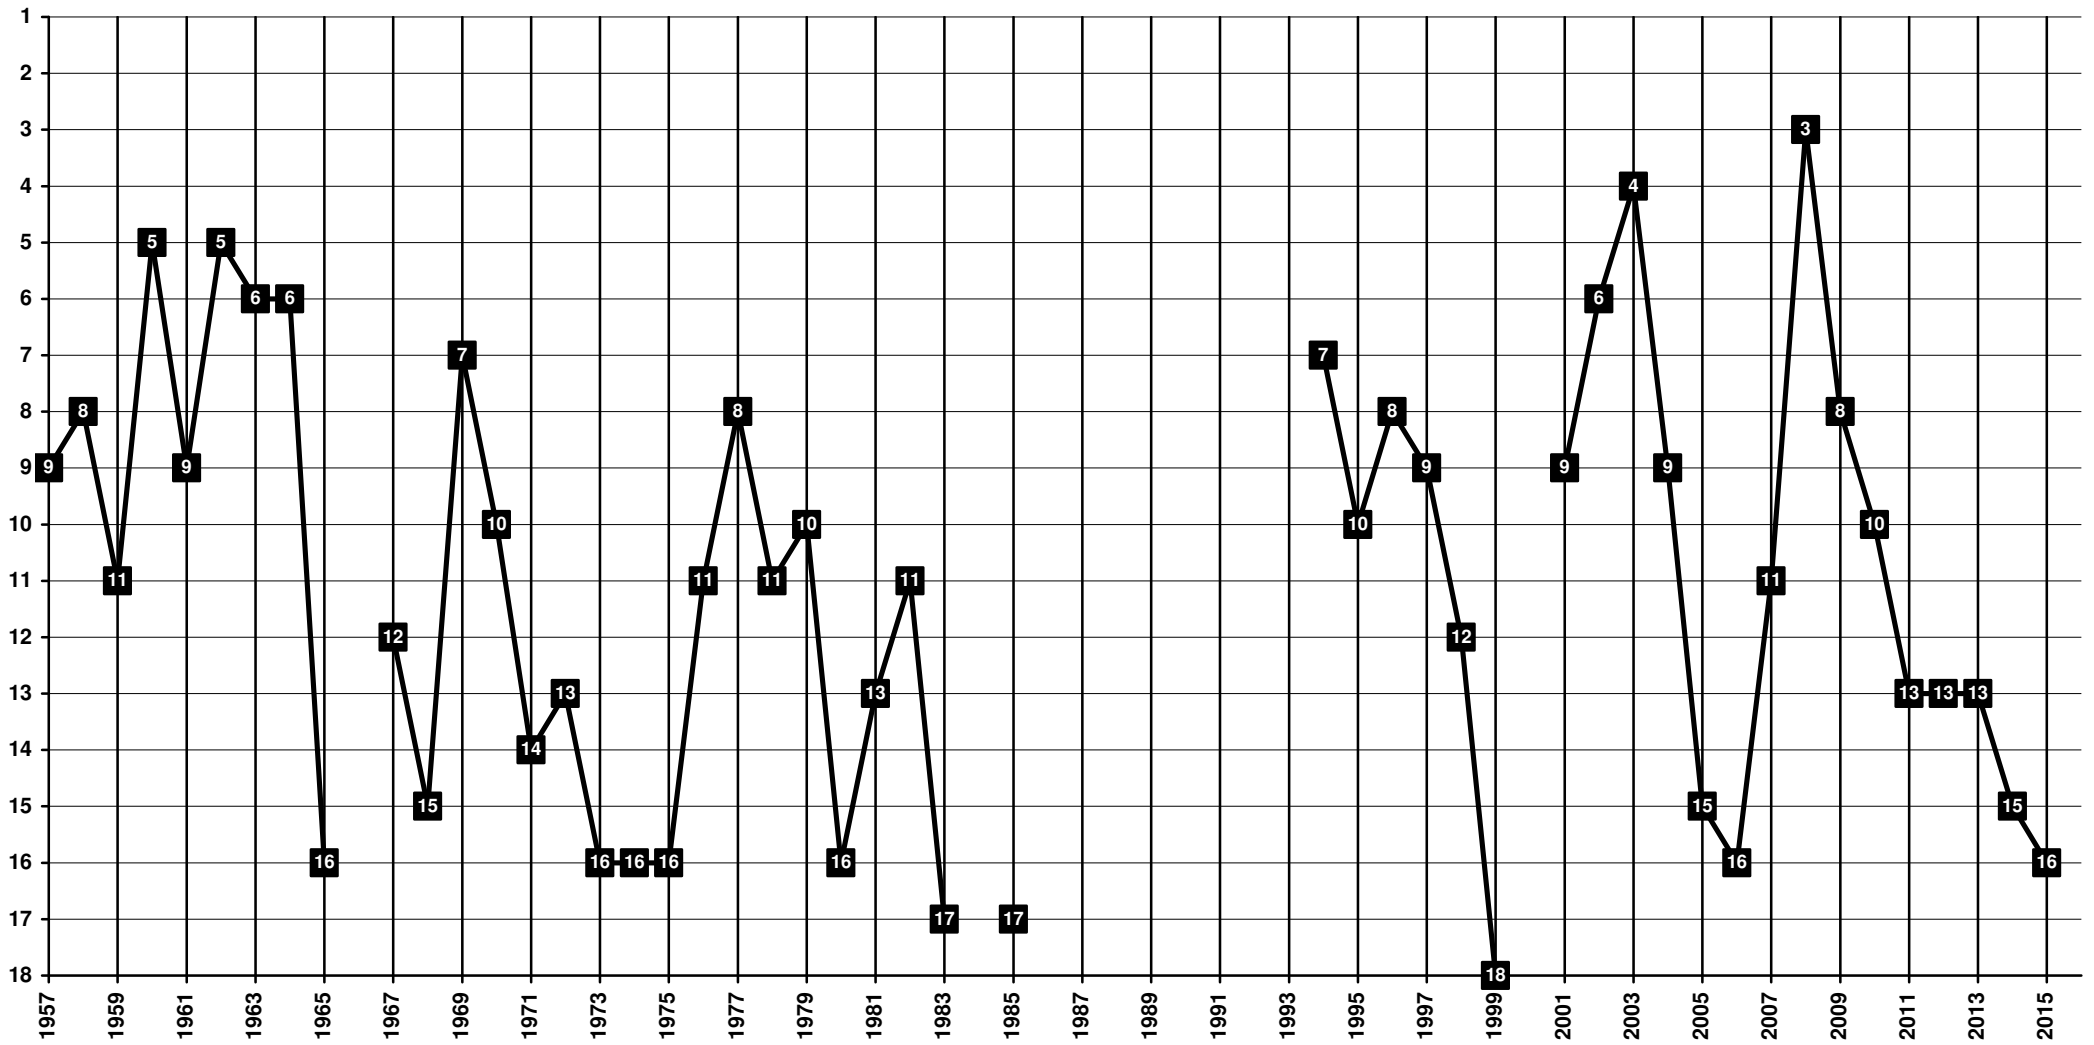

Netherlands - Tier 1 - Final Table Places

1974 **SC Heracles '74** | 1998 **Heracles Almelo**

Netherlands - Tier 1 - Final Table Places

1902 **MVV Maastricht**

Netherlands - Tier 1 - Final Table Places

1912 NAC Breda

Netherlands - Tier 1 - Final Table Places

1900 NEC Nijmegen

Netherlands - Tier 1 - Final Table Places

1913 PSV Eindhoven

Netherlands - Tier 1 - Final Table Places

1962 Roda Kerkrade

Netherlands - Tier 1 - Final Table Places