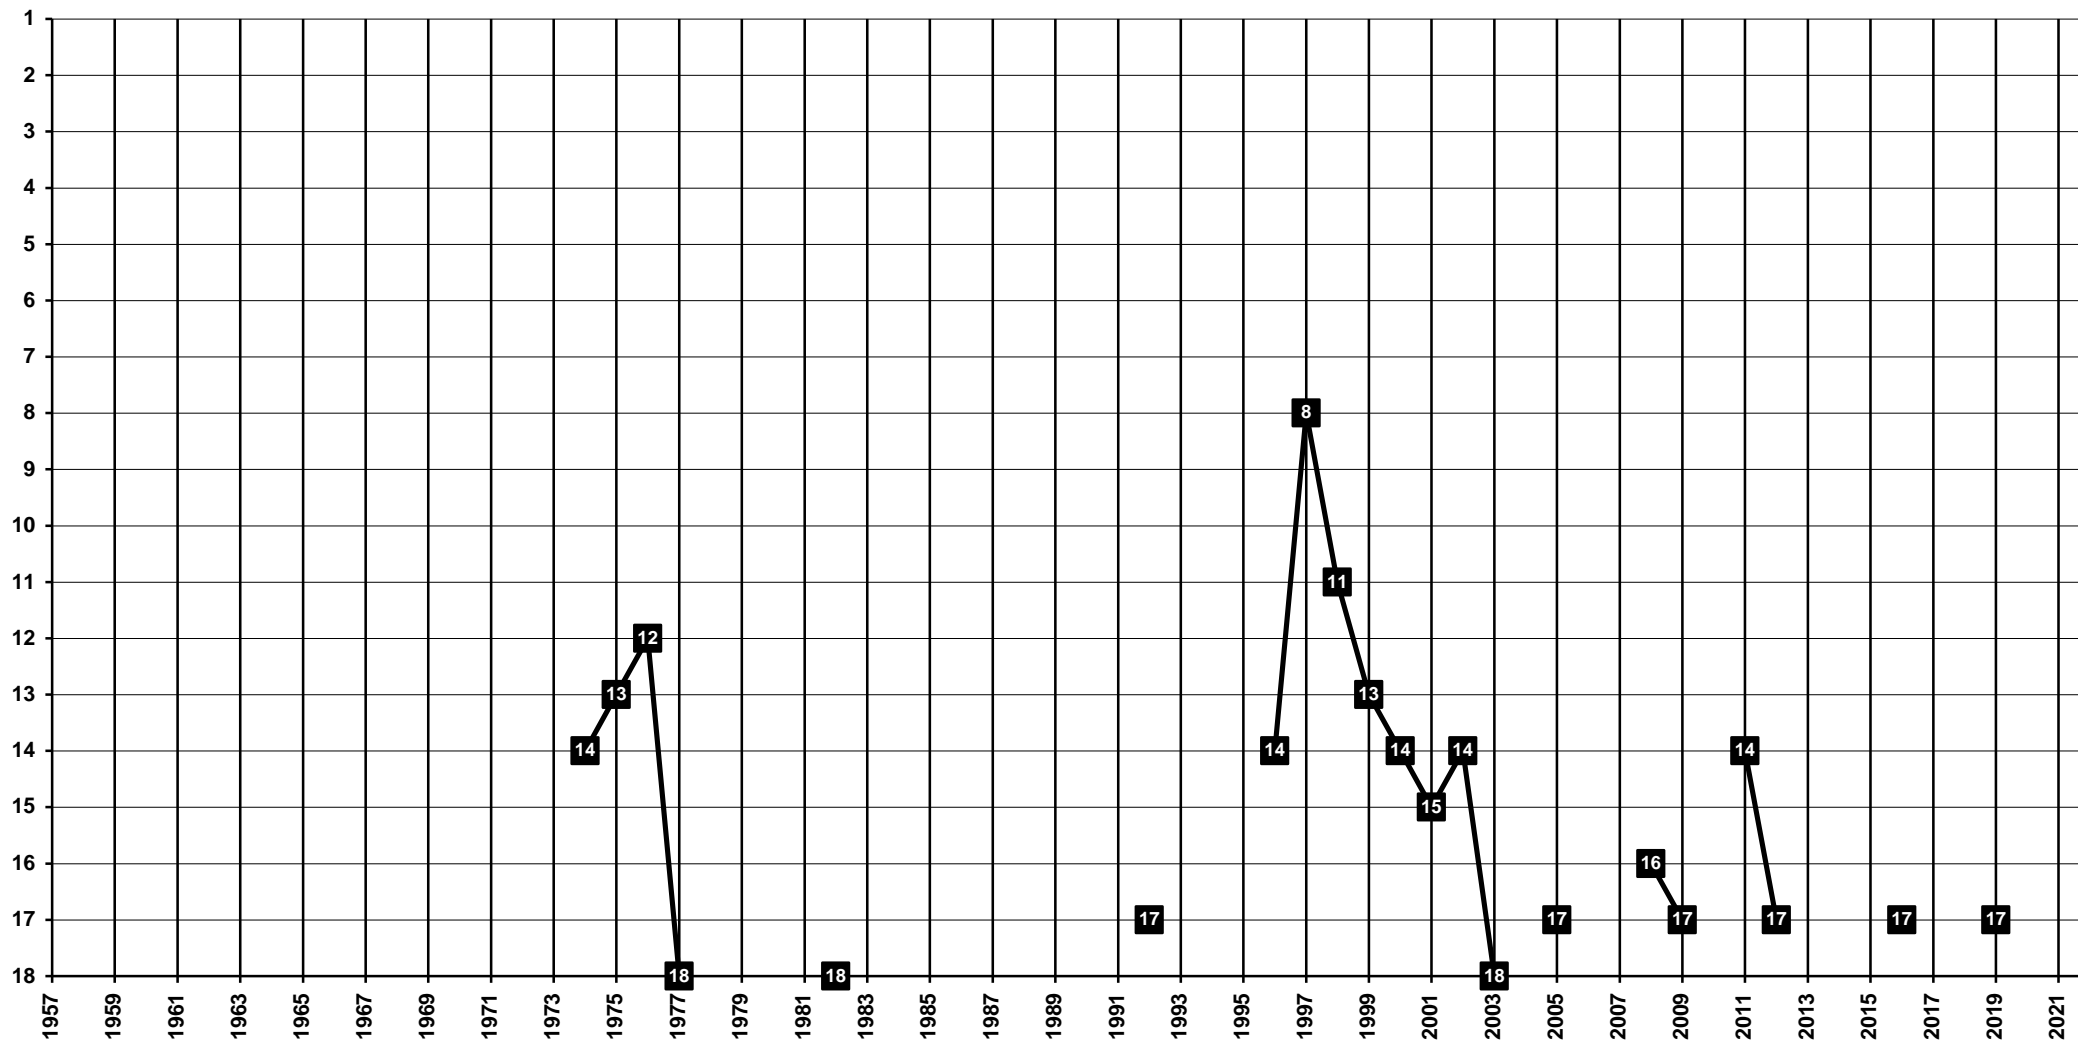

Netherlands - Tier 1 - Final Table Places

1954 De Graafschap Doetinchem