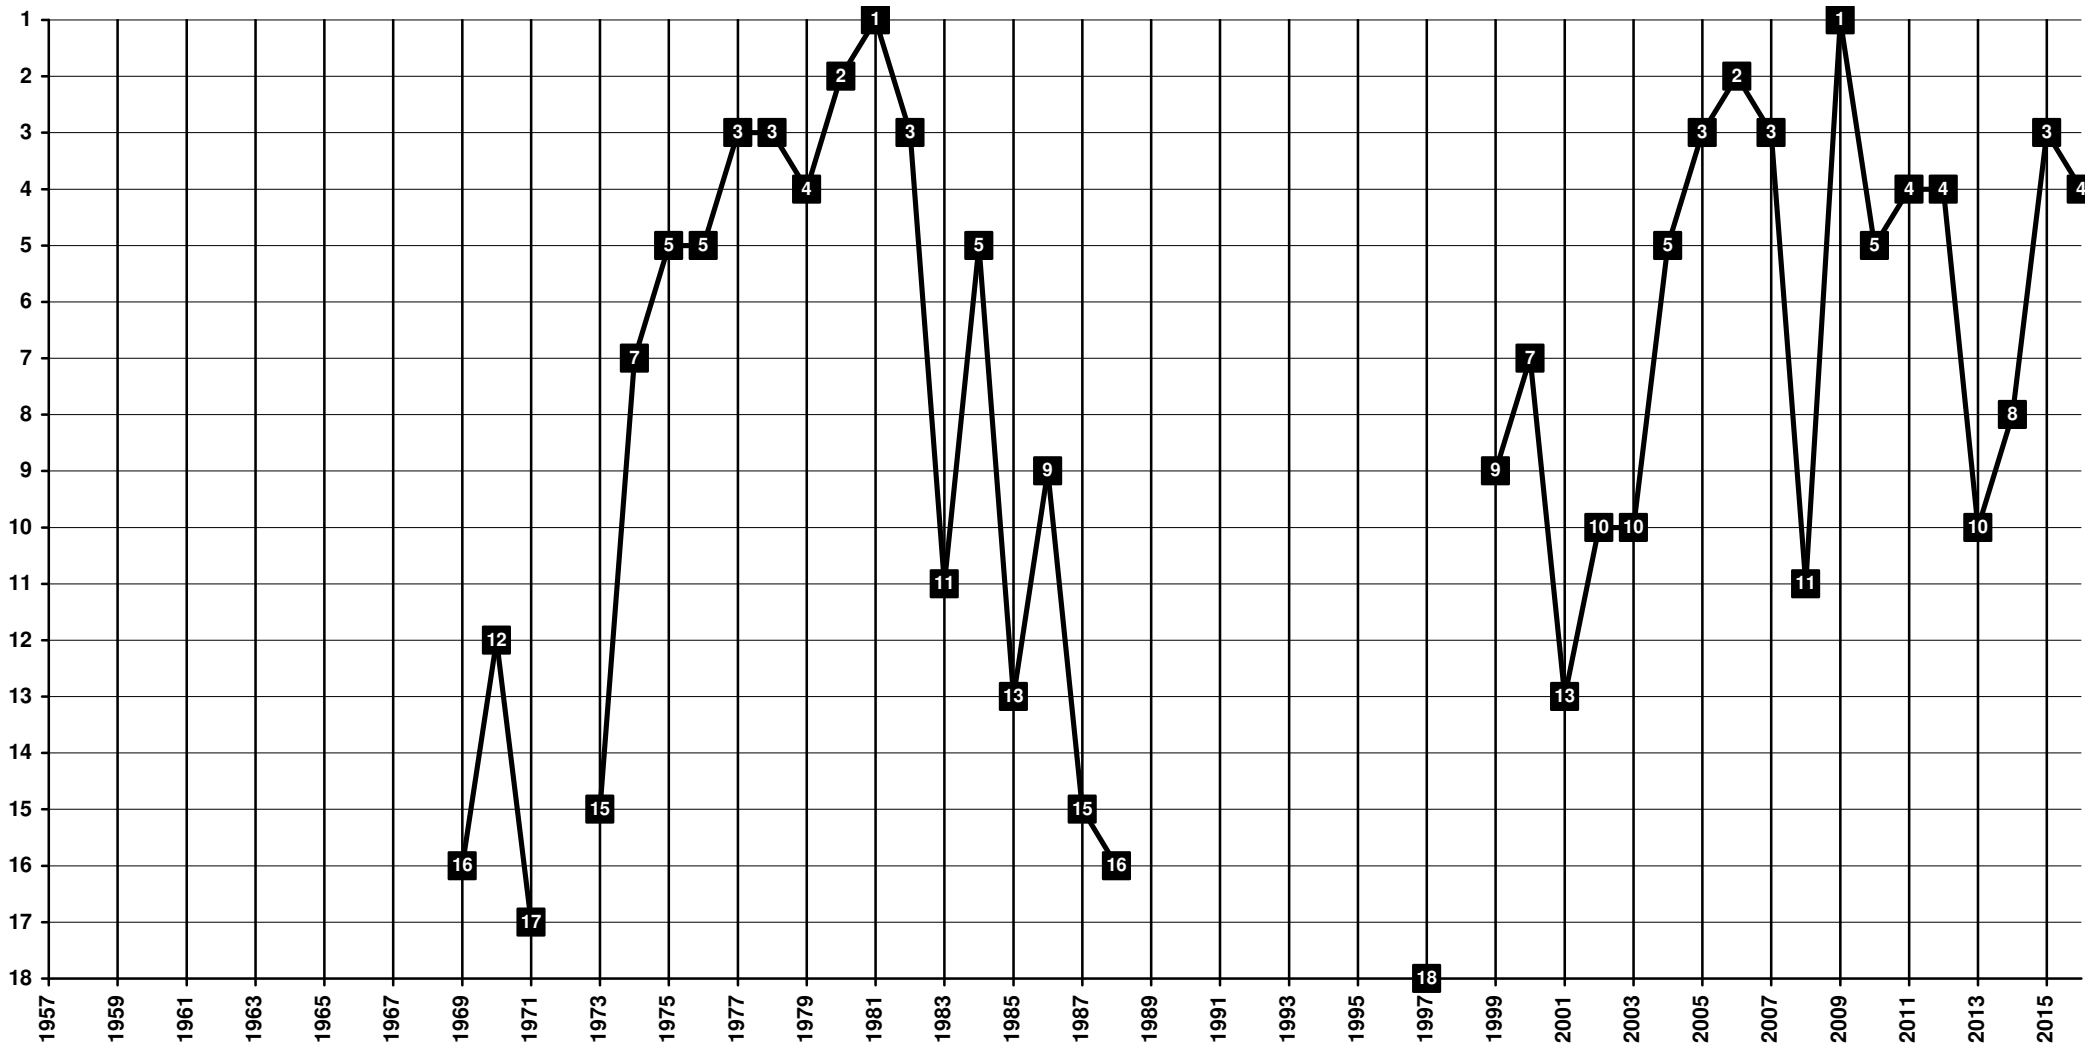

Abbreviations:

S=Seasons, Pd=Games Played, Pts=Points, W=Won, D=Drawn, L=Lost, GF= Goals For, GA= Goals Against, GD=Goals Difference

Netherlands - Tier 1 - Final Table Places

1971 **FC Den Haag** | 1996 **ADO Den Haag**

Netherlands - Tier 1 - Final Table Places

1900 Ajax Amsterdam

Netherlands - Tier 1 - Final Table Places

1967 AZ '67 Alkmaar | 1986 AZ Alkmaar

Netherlands - Tier 1 - Final Table Places

1964 **Cambuur-Leeuwarden**

Netherlands - Tier 1 - Final Table Places

1954 De Graafschap Doetinchem

Netherlands - Tier 1 - Final Table Places

1902 **Excelsior Rotterdam**

Netherlands - Tier 1 - Final Table Places

1912 Feijenoord Rotterdam | 1974 Feyenoord Rotterdam