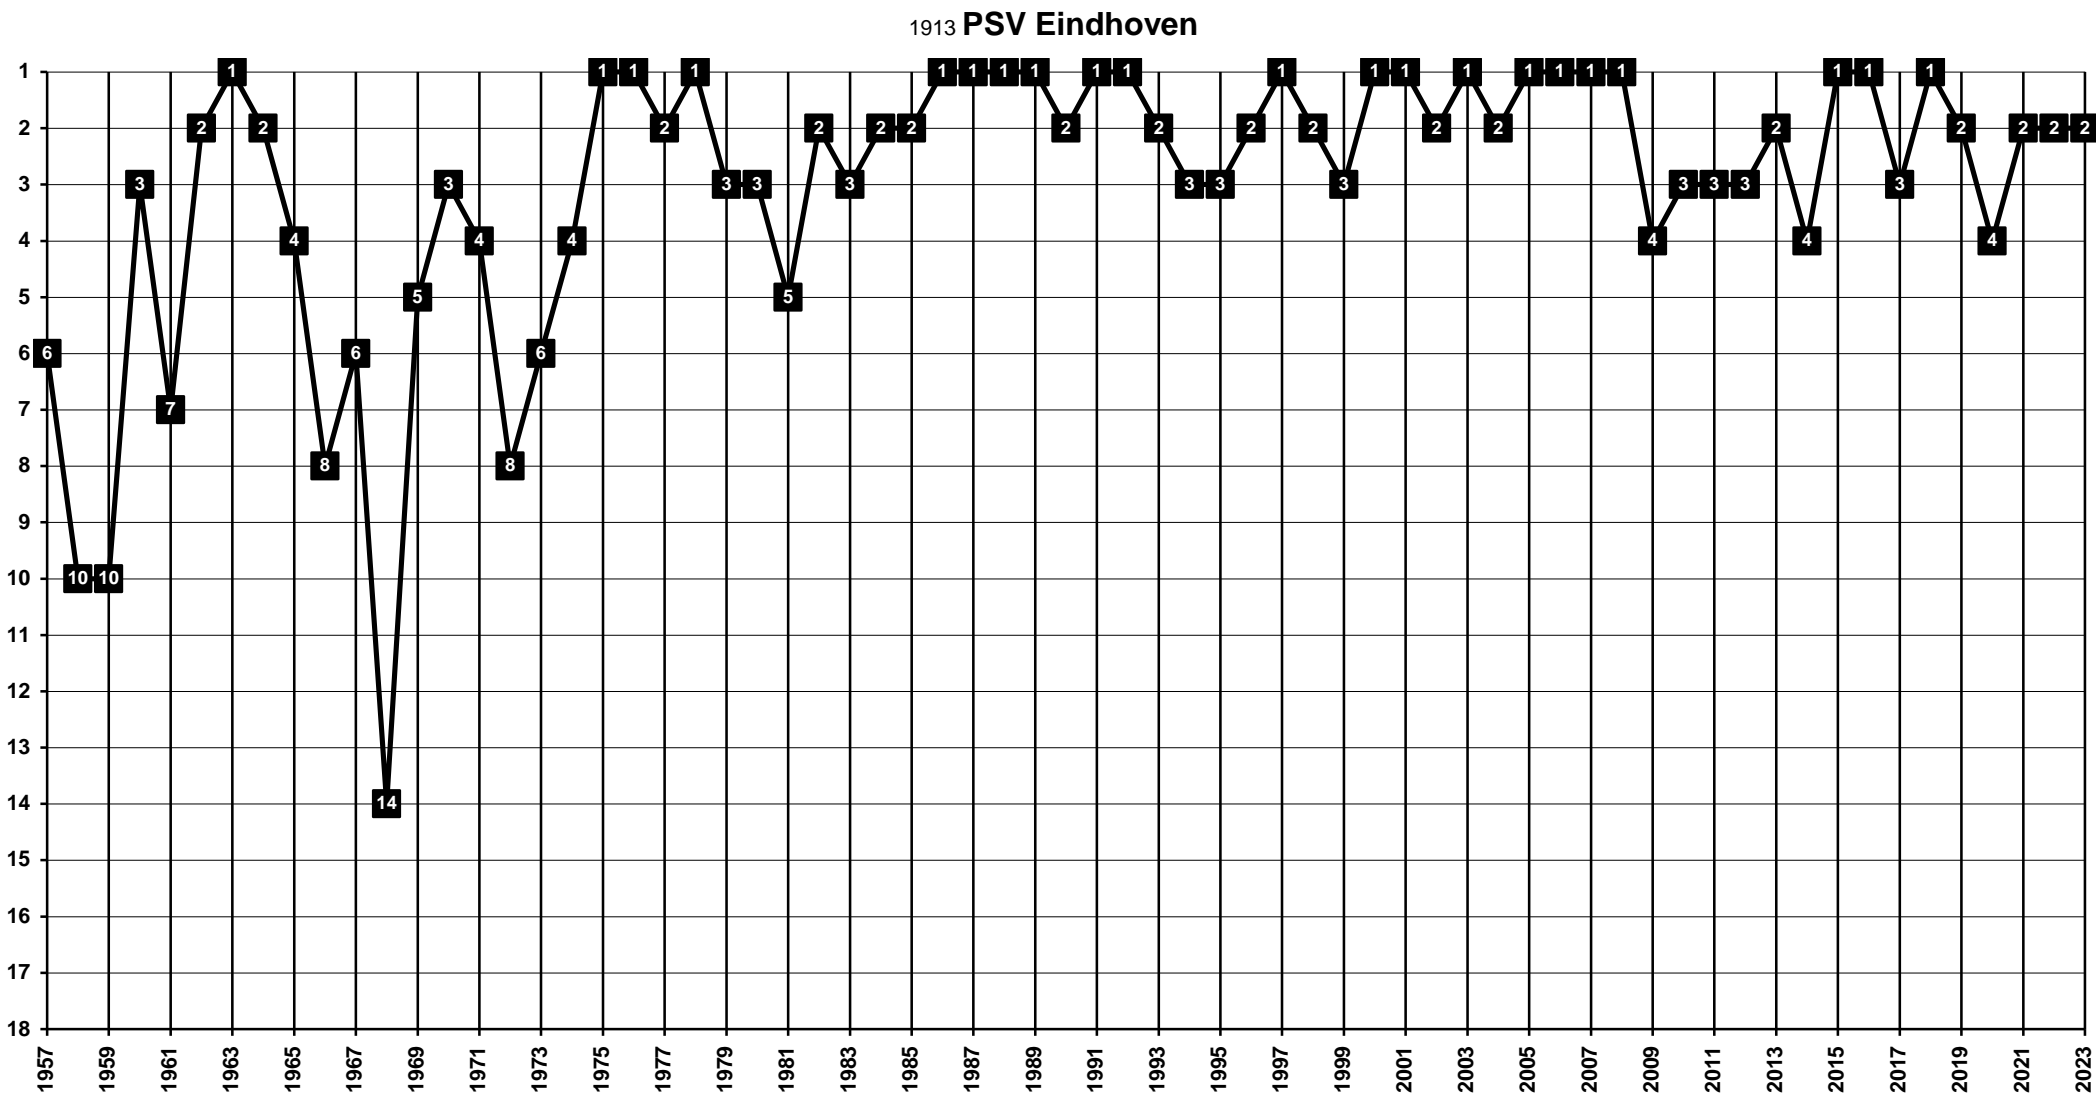

Netherlands - Tier 1 - Final Table Places