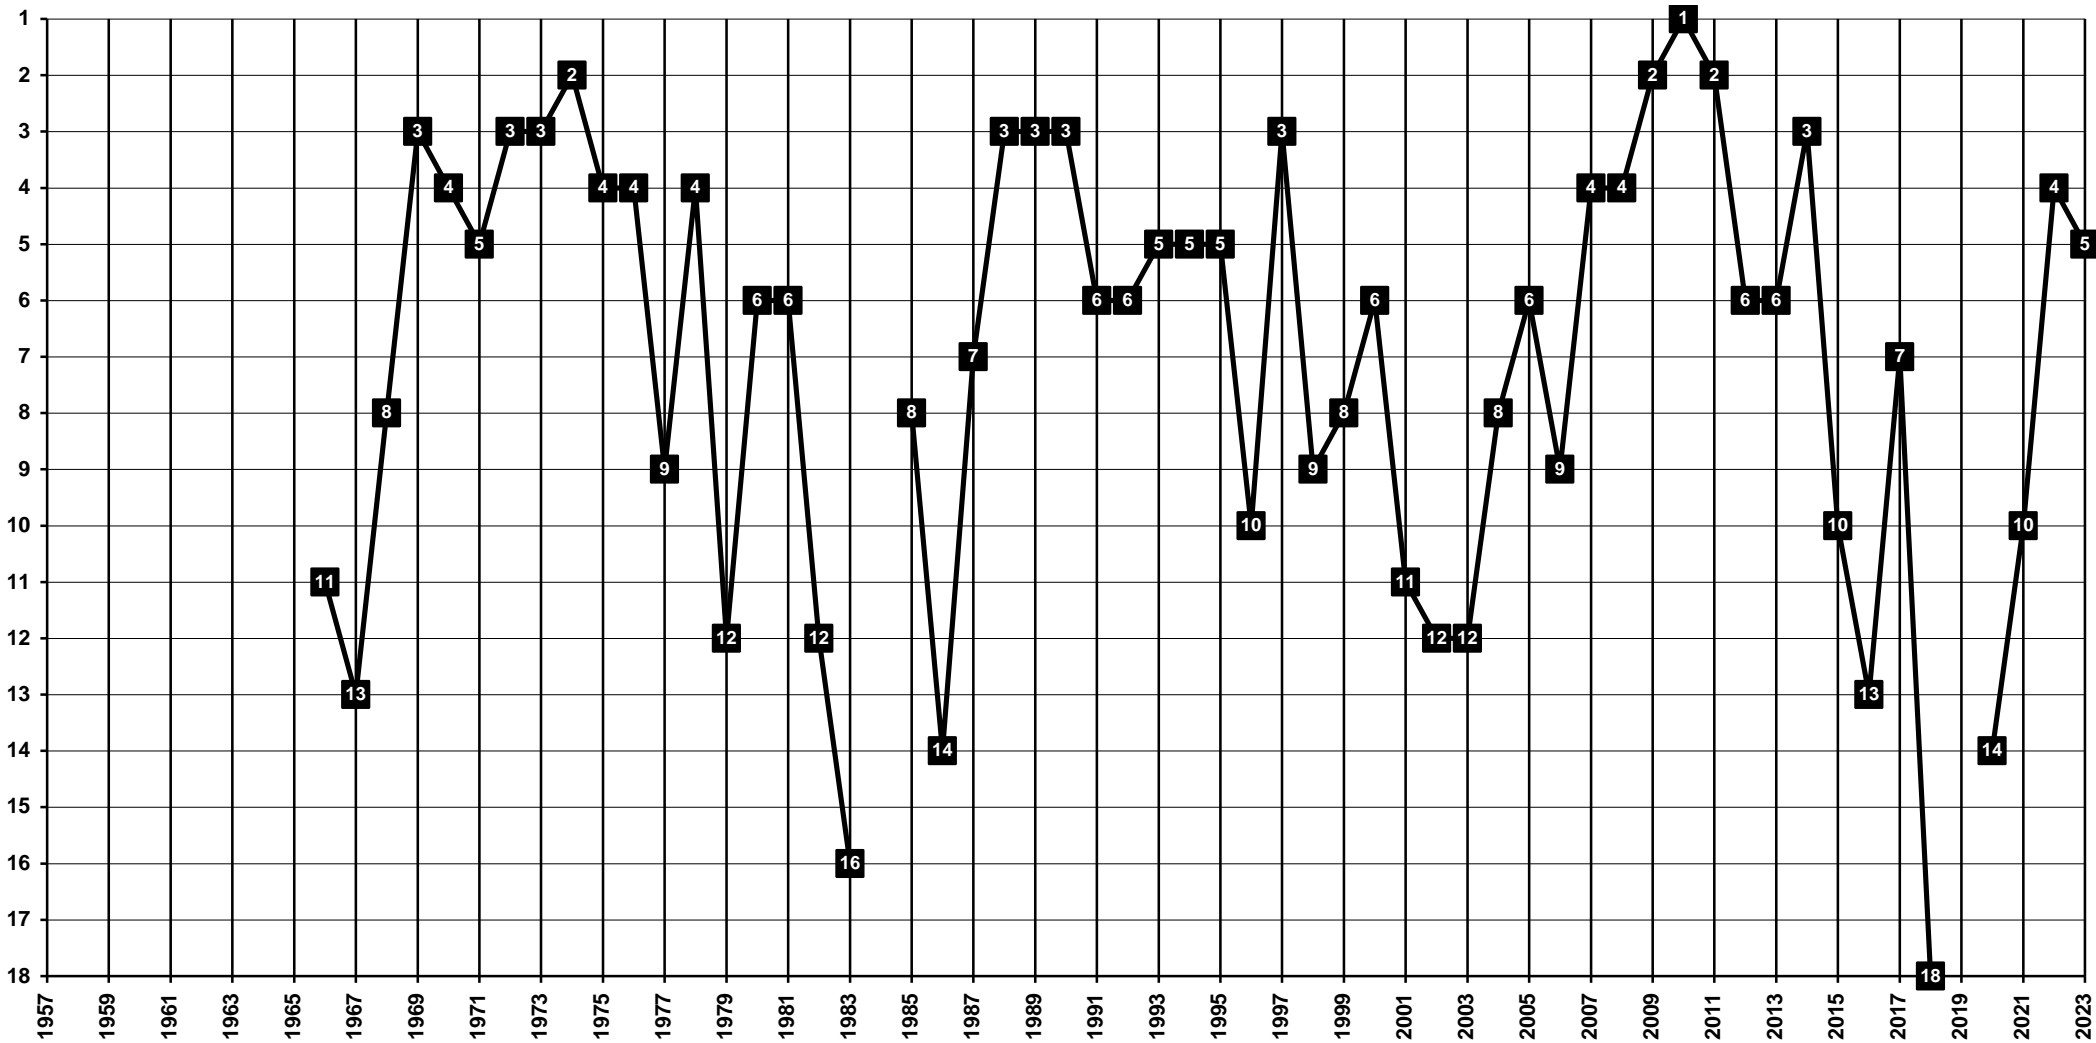

Netherlands - Tier 1 - Final Table Places

1965 Twente Enschede