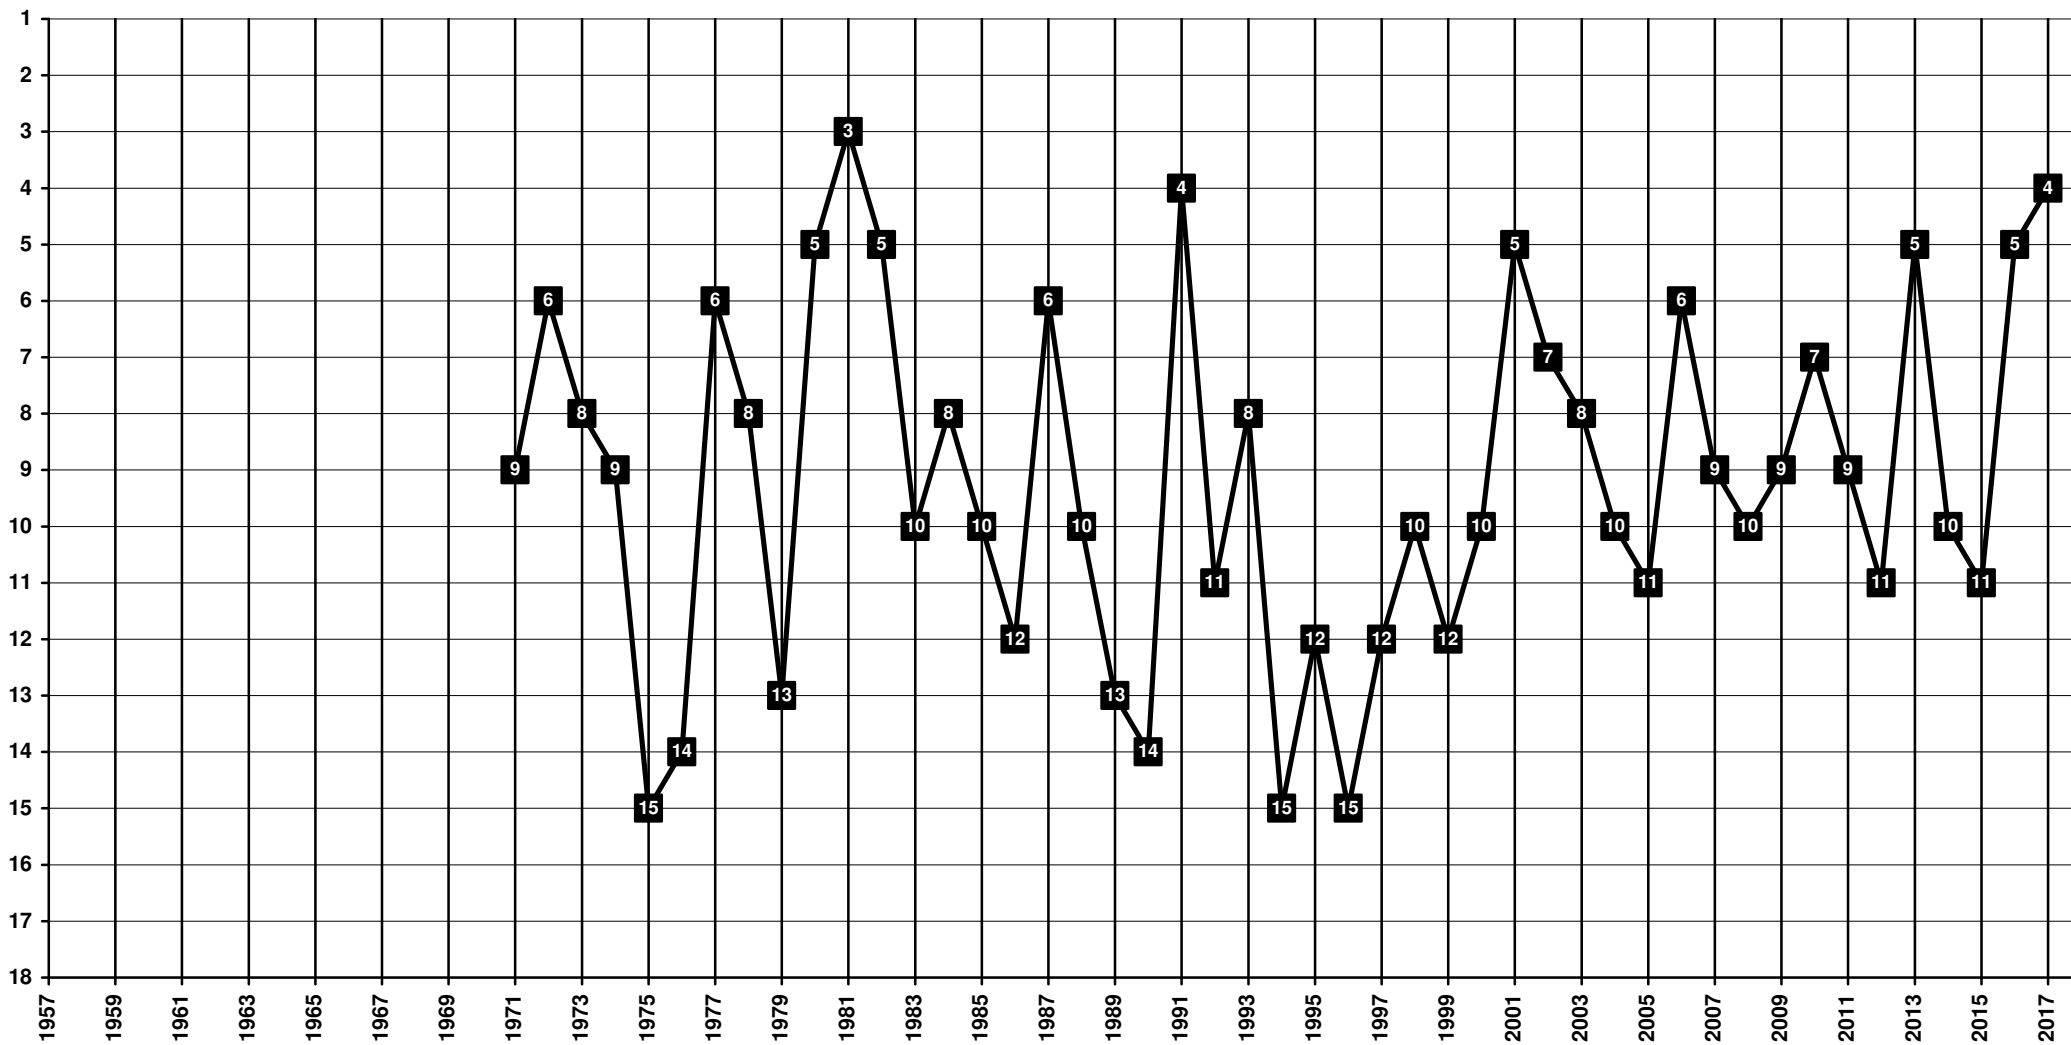

Netherlands - Tier 1 - Final Table Places

1970 FC Utrecht