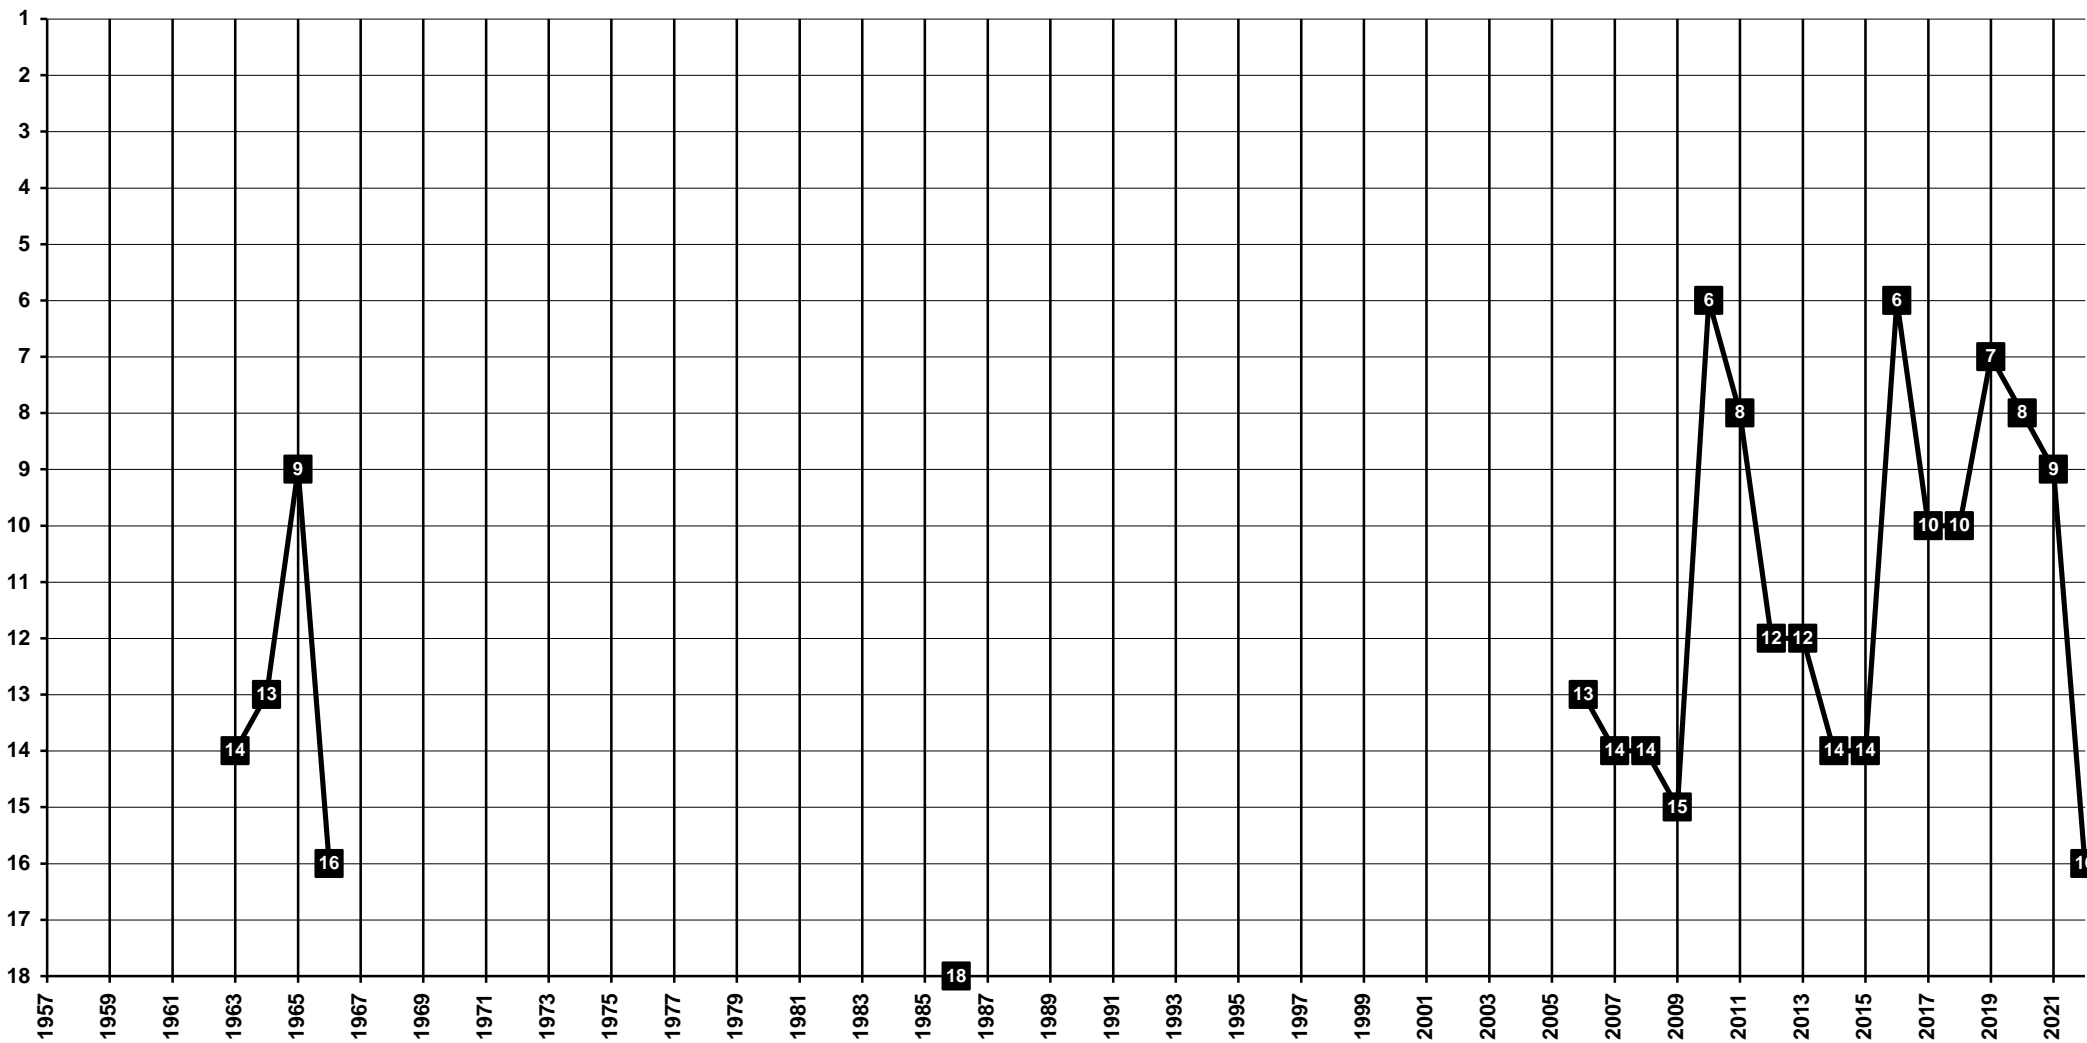

Netherlands - Tier 1 - Final Table Places

1974 **SC Heracles '74** | 1998 **Heracles Almelo**