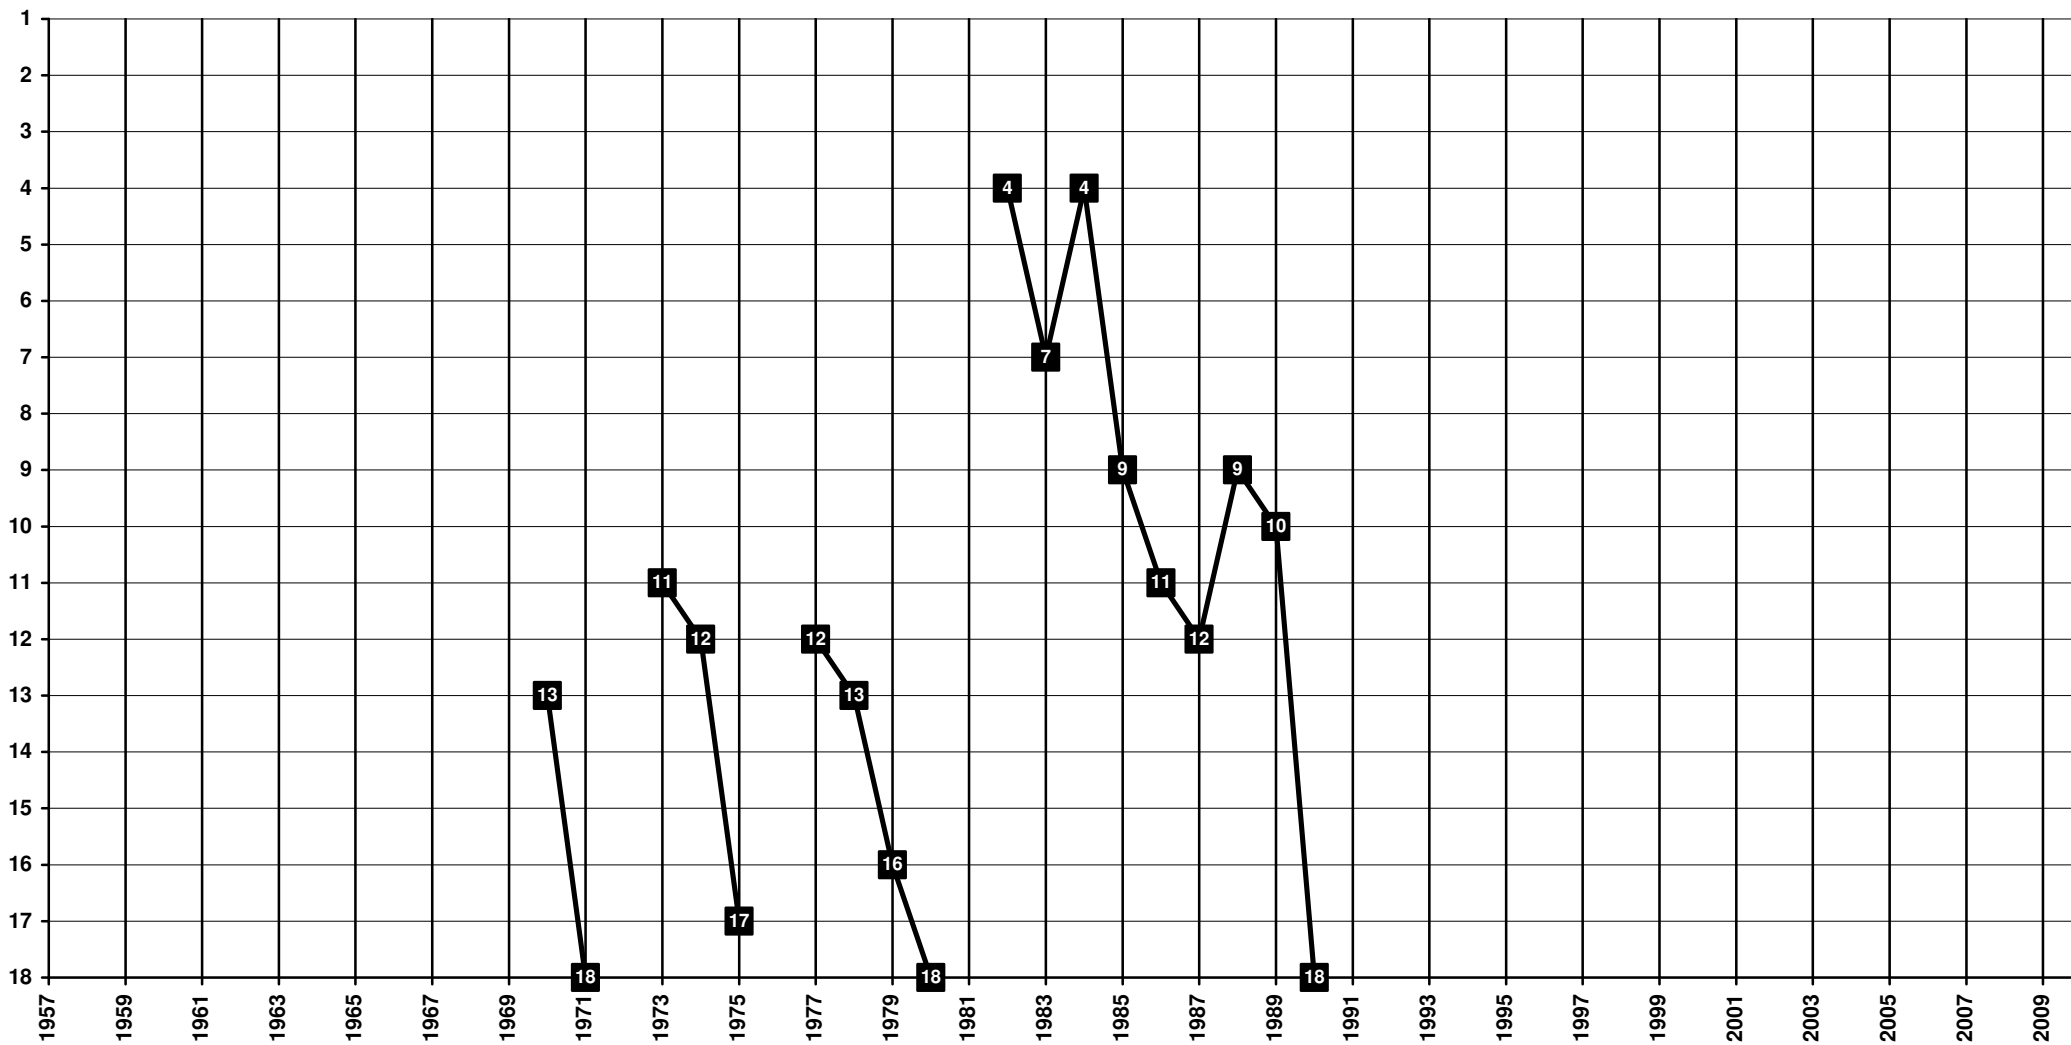

Netherlands - Tier 1 - Final Table Places

1971 FC Groningen

Netherlands - Tier 1 - Final Table Places

1889-2010 HFC Haarlem

Netherlands - Tier 1 - Final Table Places

1922 **VV Heerenveen** | 1977 **sc Heerenveen**