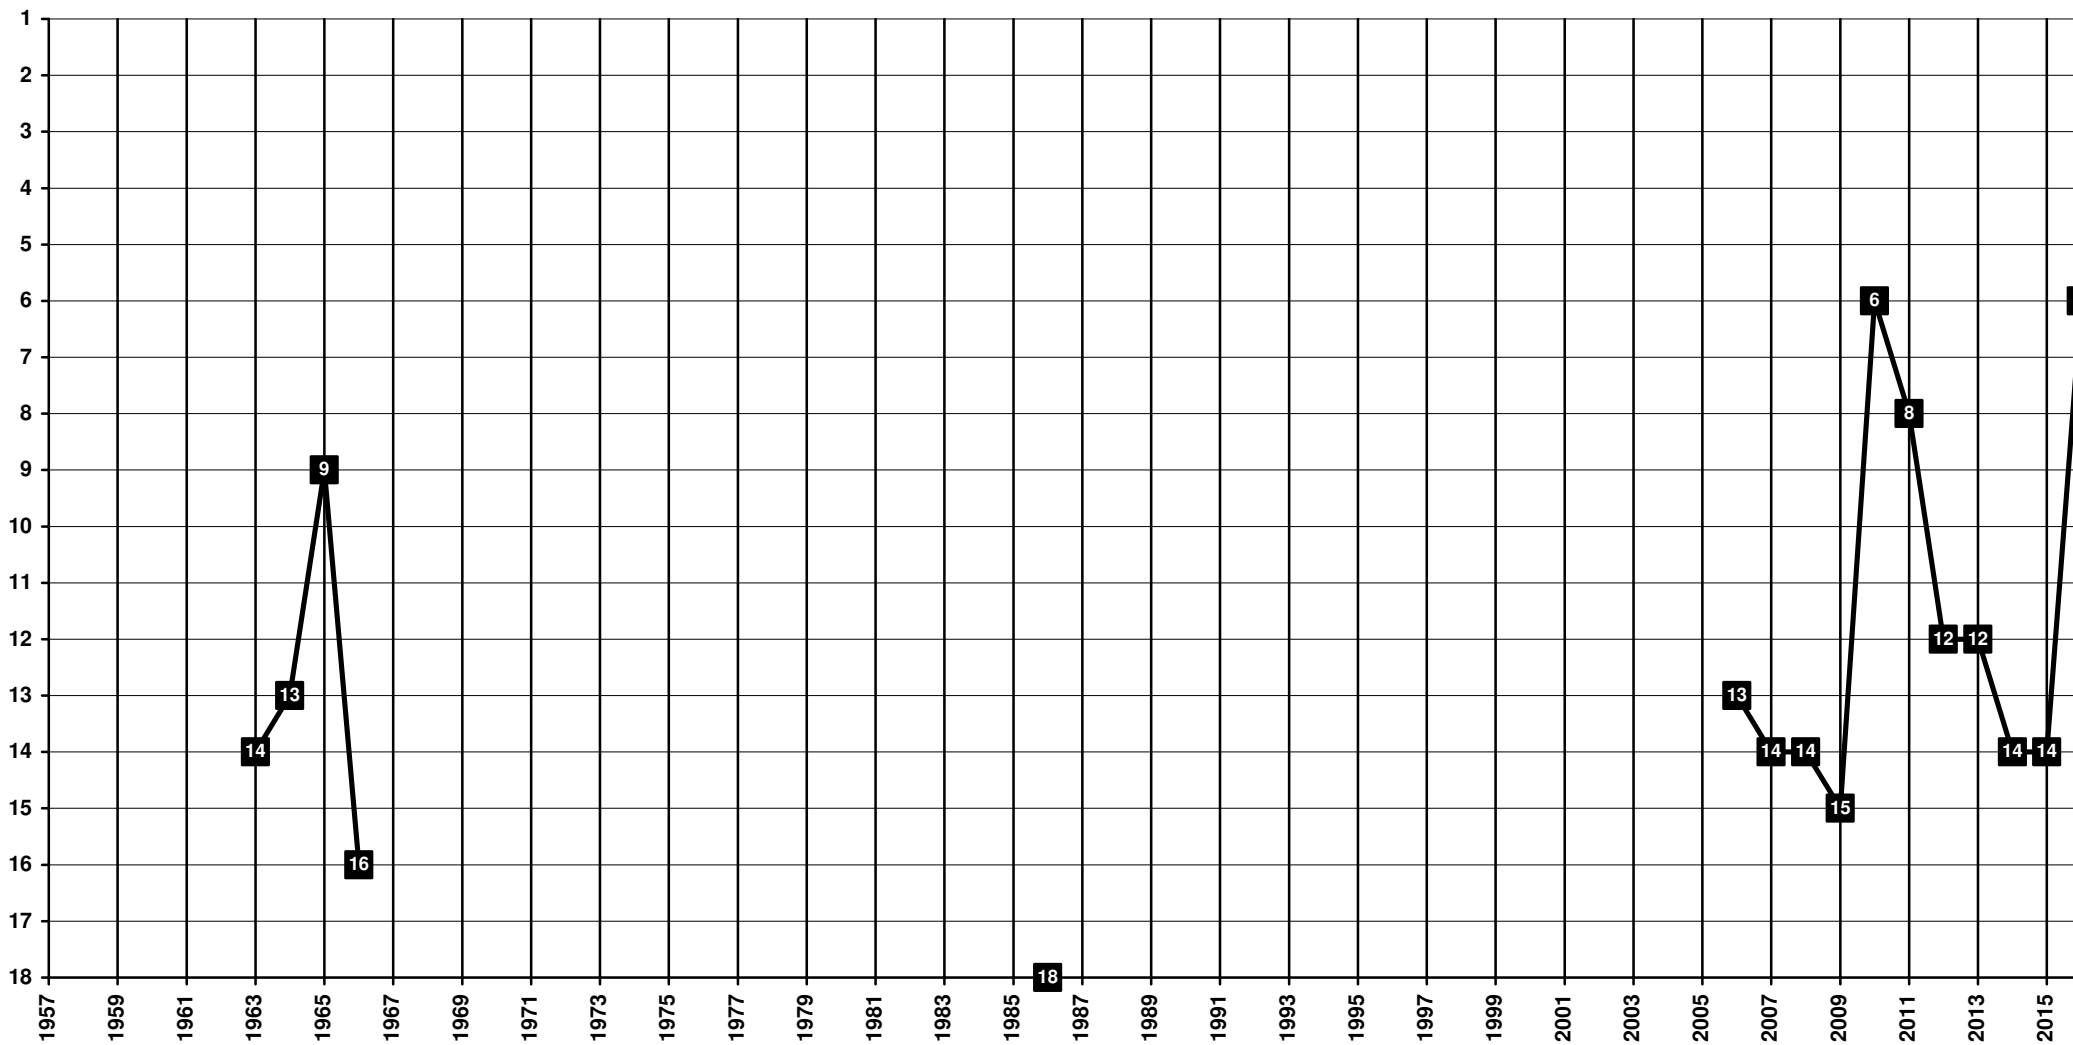

Netherlands - Tier 1 - Final Table Places

1974 **SC Heracles '74** | 1998 **Heracles Almelo**