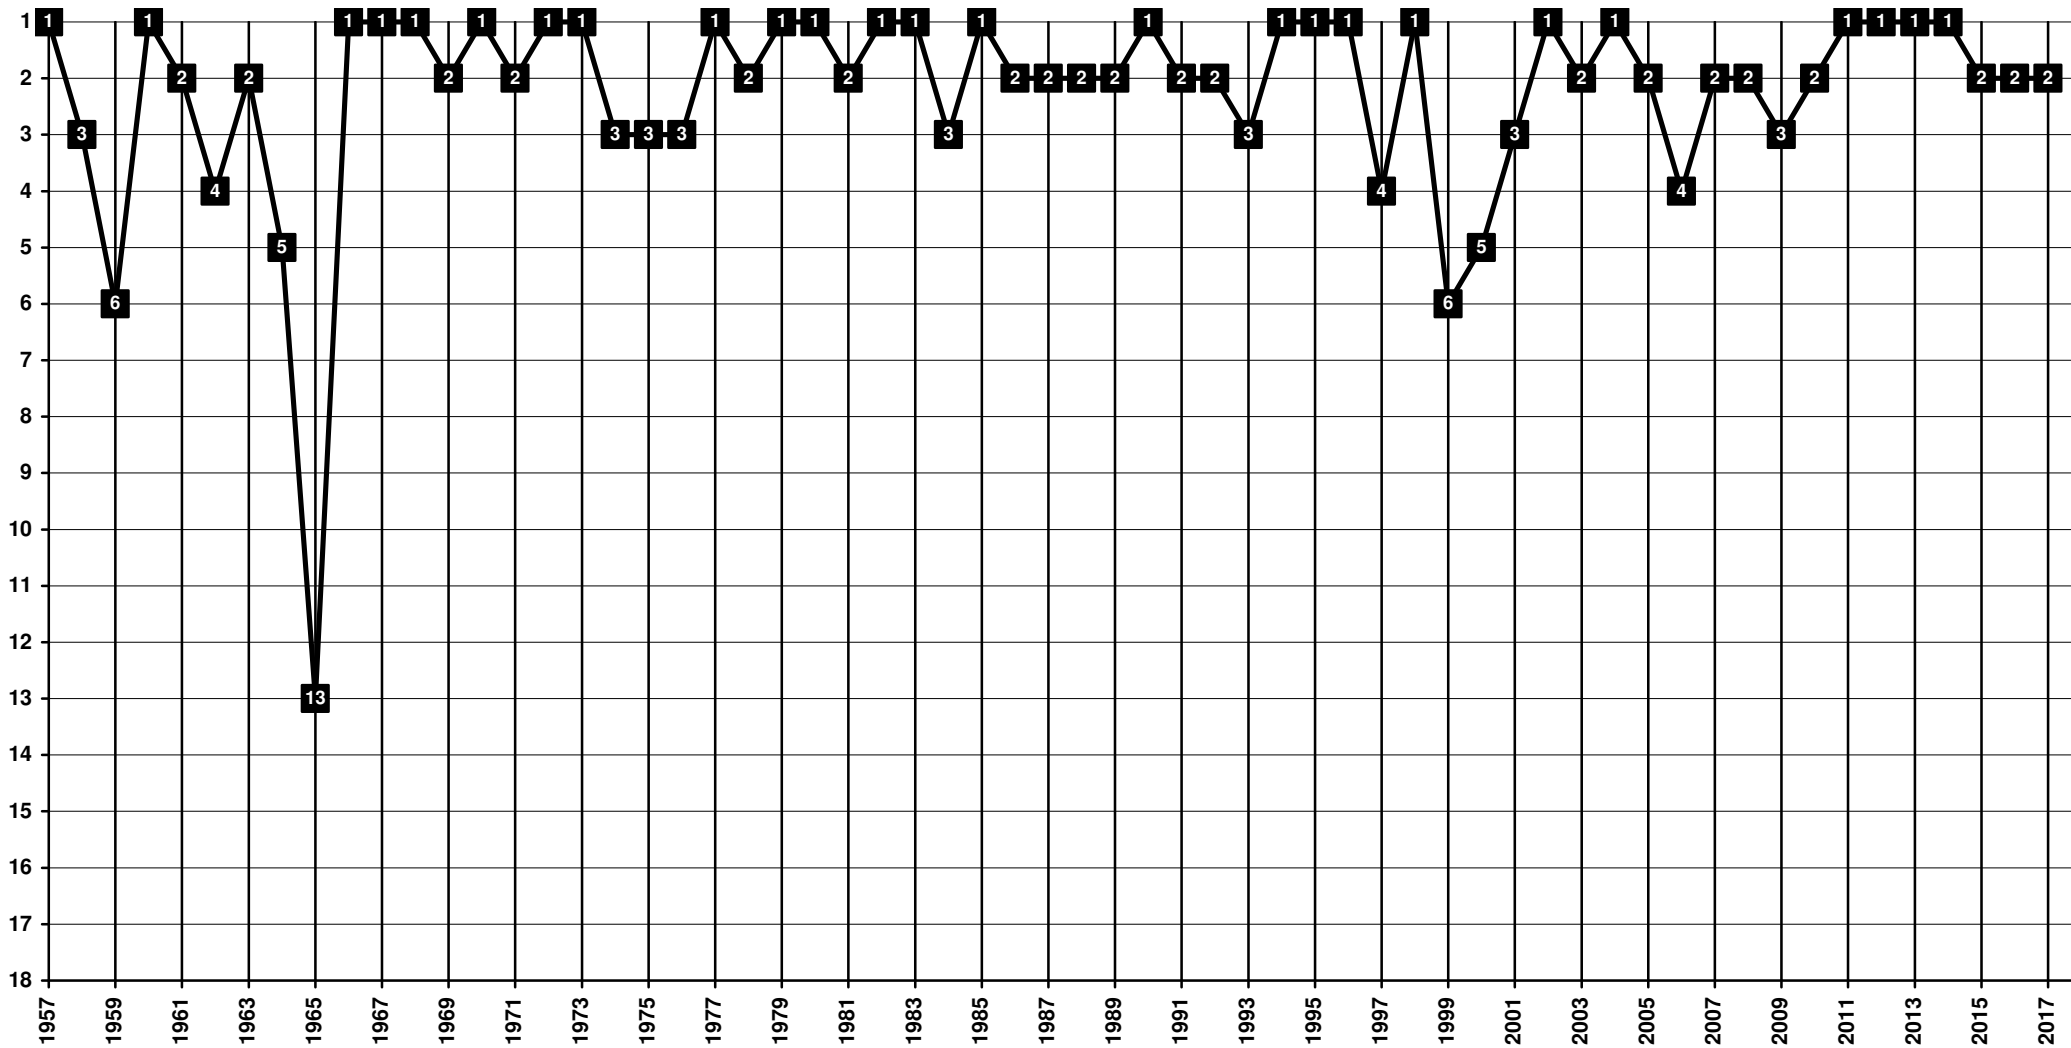

Netherlands - Tier 1 - Final Table Places

1900 Ajax Amsterdam