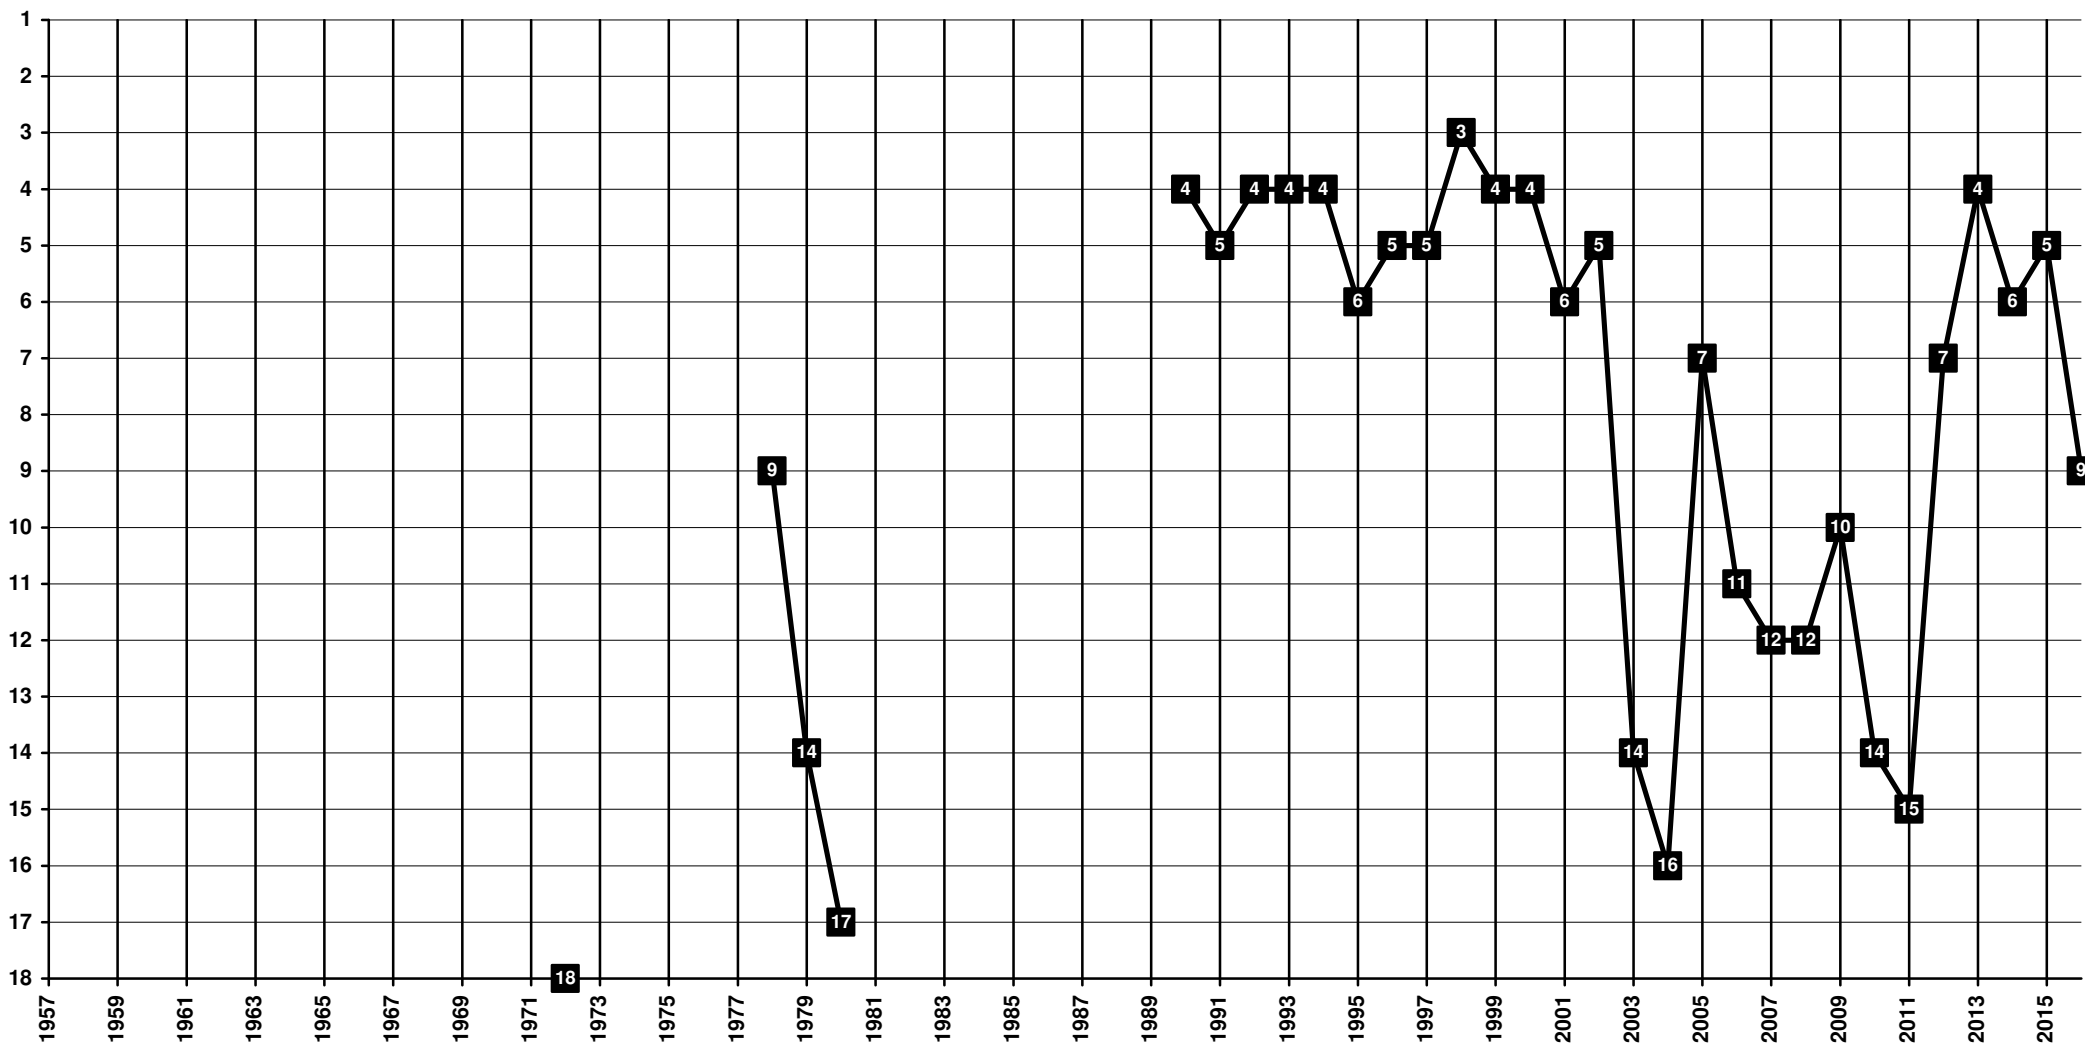

1970 FC Utrecht

Netherlands - Tier 1 - Final Table Places

1903 VVV-Venlo

Netherlands - Tier 1 - Final Table Places

1892 **Vitesse Arnhem**

Netherlands - Tier 1 - Final Table Places

1923 RKS Volendam | 1977 FC Volendam

Netherlands - Tier 1 - Final Table Places

1940 RKC Waalwijk

Netherlands - Tier 1 - Final Table Places

1896 Willem II Tilburg

Netherlands - Tier 1 - Final Table Places

1910 PEC Zwolle | 1990 FC Zwolle | 2012 PEC Zwolle