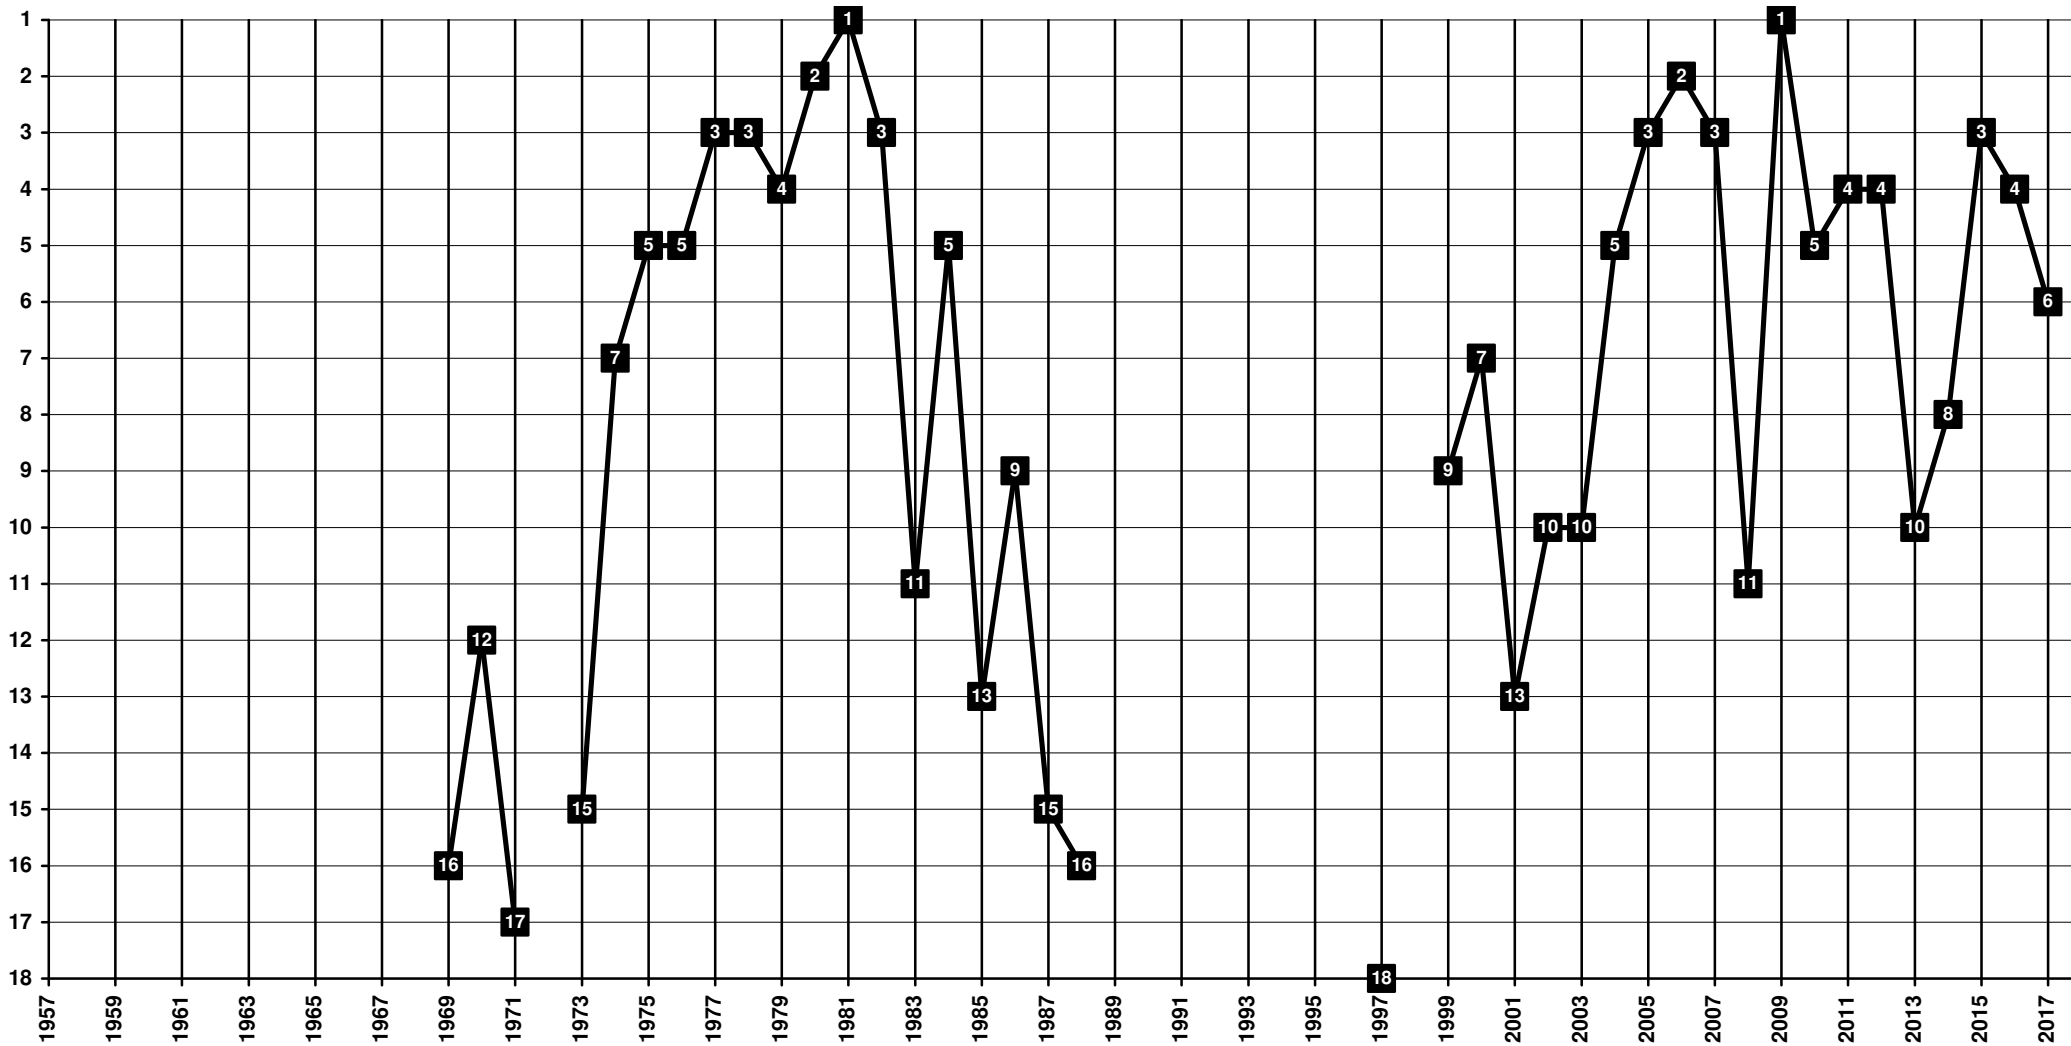

Abbreviations:

S=Seasons, Pd=Games Played, Pts=Points, W=Won, D=Drawn, L=Lost, GF= Goals For, GA= Goals Against, GD=Goals Difference

Netherlands - Tier 1 - Final Table Places

1971 **FC Den Haag** | 1996 **ADO Den Haag**

Netherlands - Tier 1 - Final Table Places

1900 Ajax Amsterdam

Netherlands - Tier 1 - Final Table Places

1967 AZ '67 Alkmaar | 1986 AZ Alkmaar

Netherlands - Tier 1 - Final Table Places

1964 **Cambuur-Leeuwarden**

Netherlands - Tier 1 - Final Table Places

1954 De Graafschap Doetinchem

Netherlands - Tier 1 - Final Table Places

1902 **Excelsior Rotterdam**

Netherlands - Tier 1 - Final Table Places

1912 Feijenoord Rotterdam | 1974 Feyenoord Rotterdam