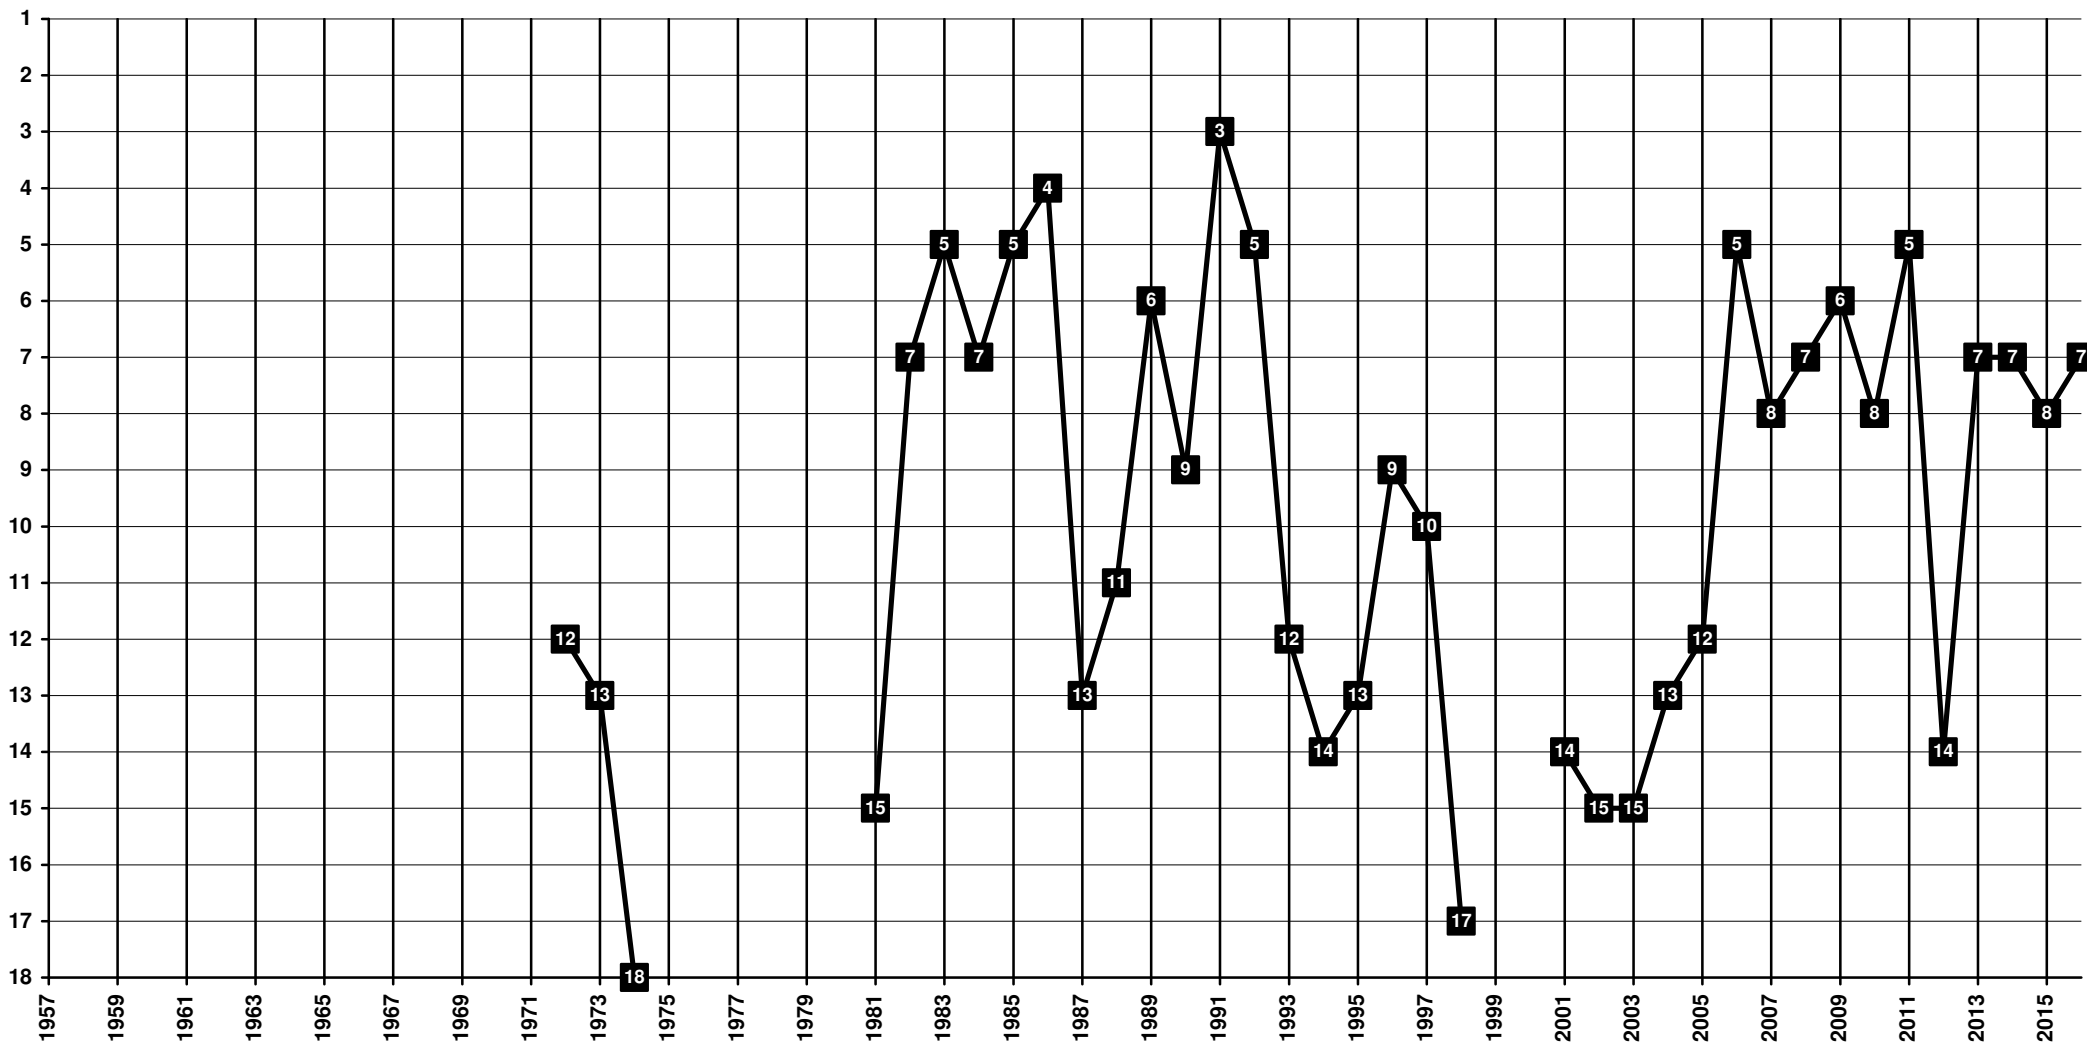

Netherlands - Tier 1 - Final Table Places

1971 FC Groningen