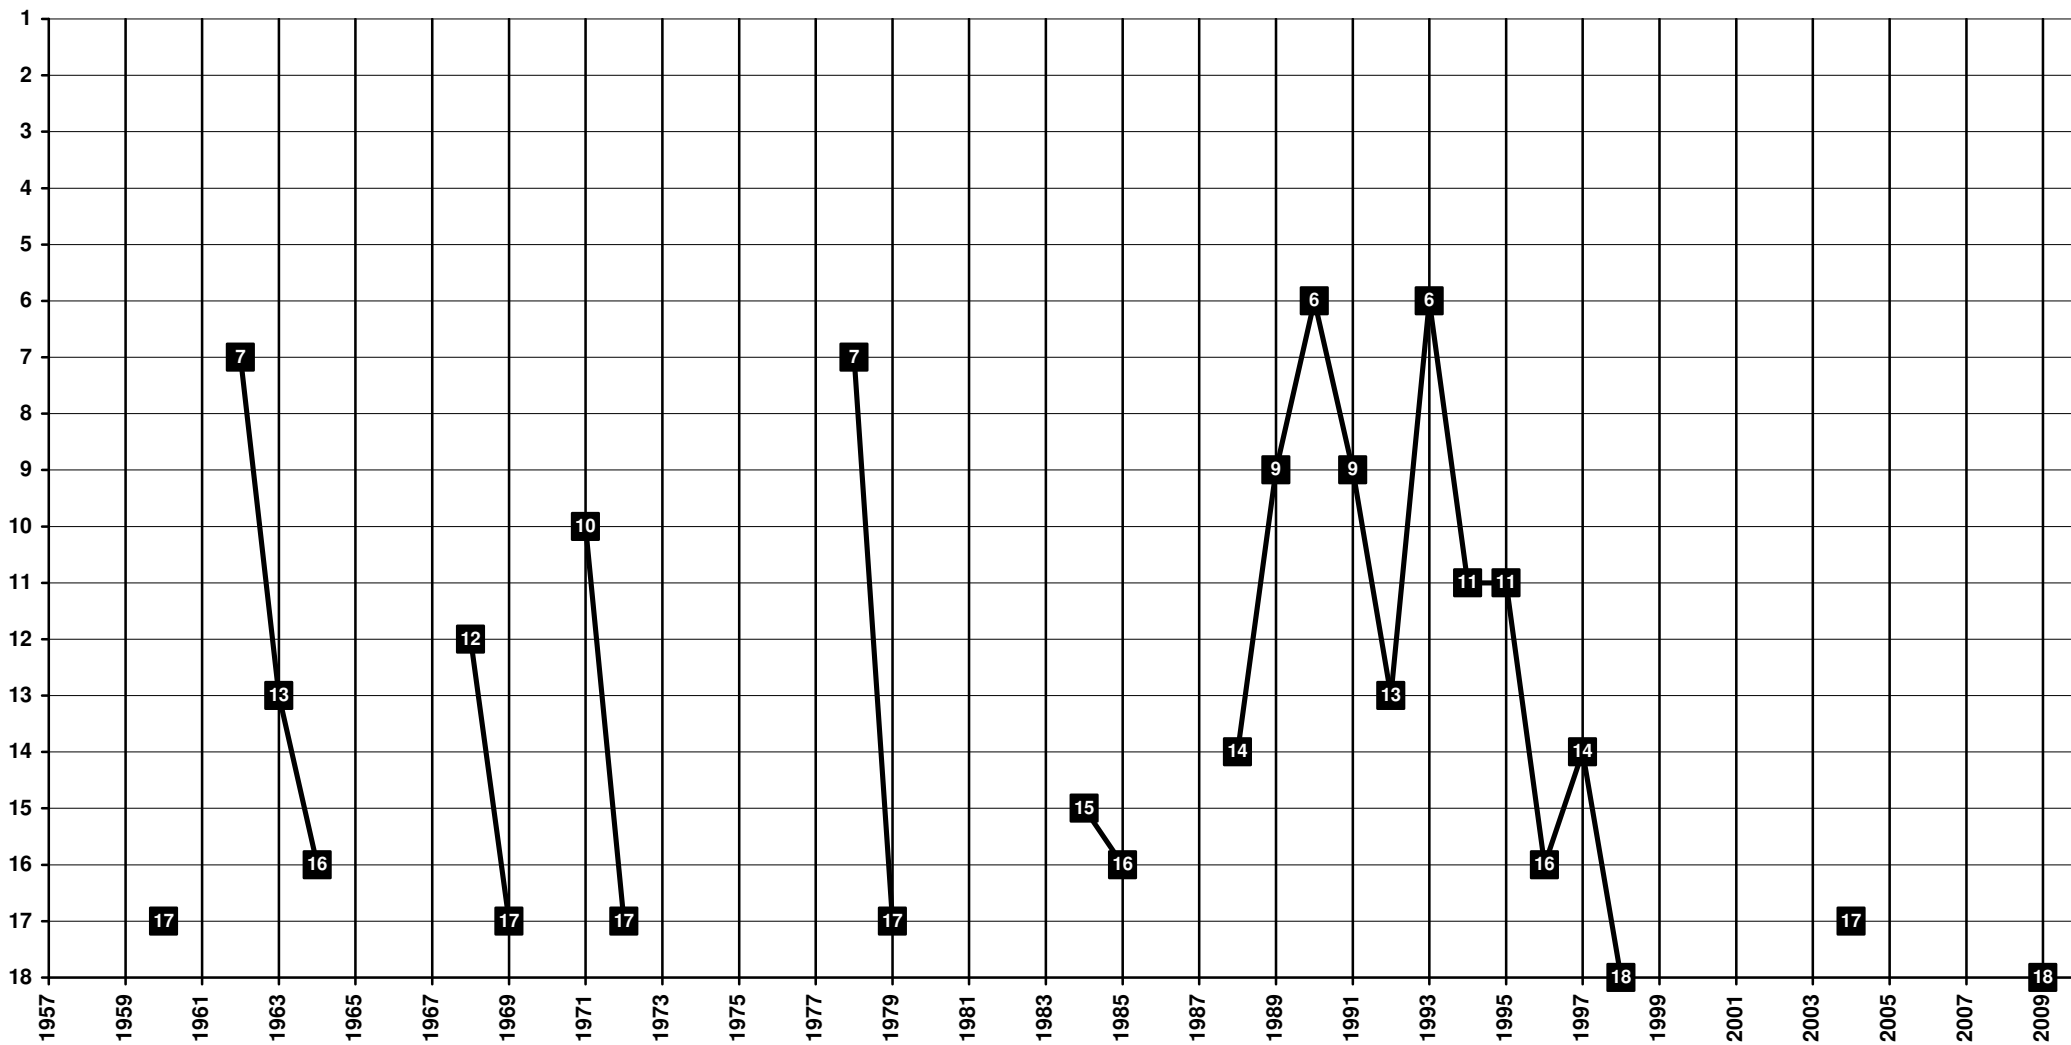

1970 FC Utrecht

Netherlands - Tier 1 - Final Table Places

1903 VVV-Venlo

Netherlands - Tier 1 - Final Table Places

1892 **Vitesse Arnhem**

Netherlands - Tier 1 - Final Table Places

1923 RKS Volendam | 1977 FC Volendam

Netherlands - Tier 1 - Final Table Places

1940 RKC Waalwijk

Netherlands - Tier 1 - Final Table Places

1896 Willem II Tilburg

Netherlands - Tier 1 - Final Table Places

1910 PEC Zwolle | 1990 FC Zwolle | 2012 PEC Zwolle