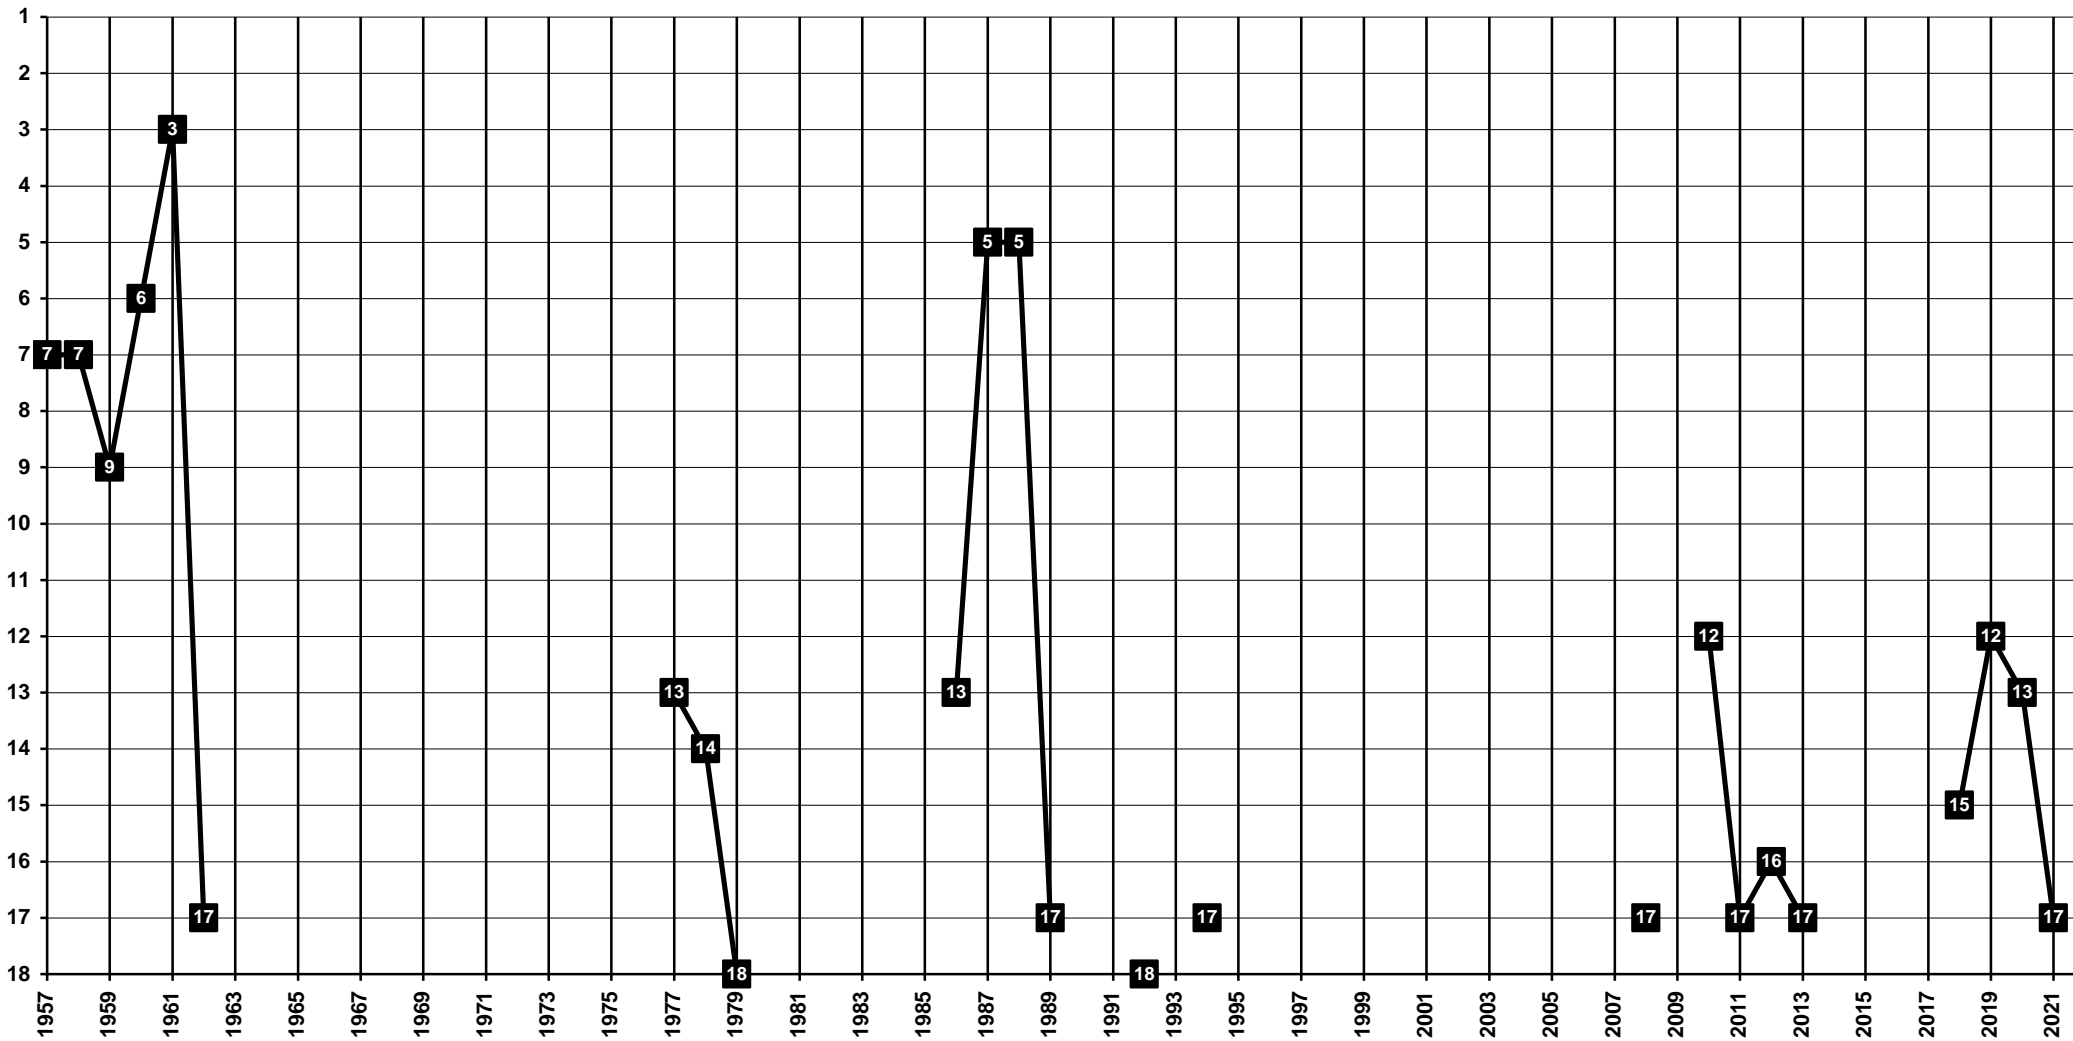

# Netherlands - Tier 1 - Final Table Places

1892 **Vitesse Arnhem**