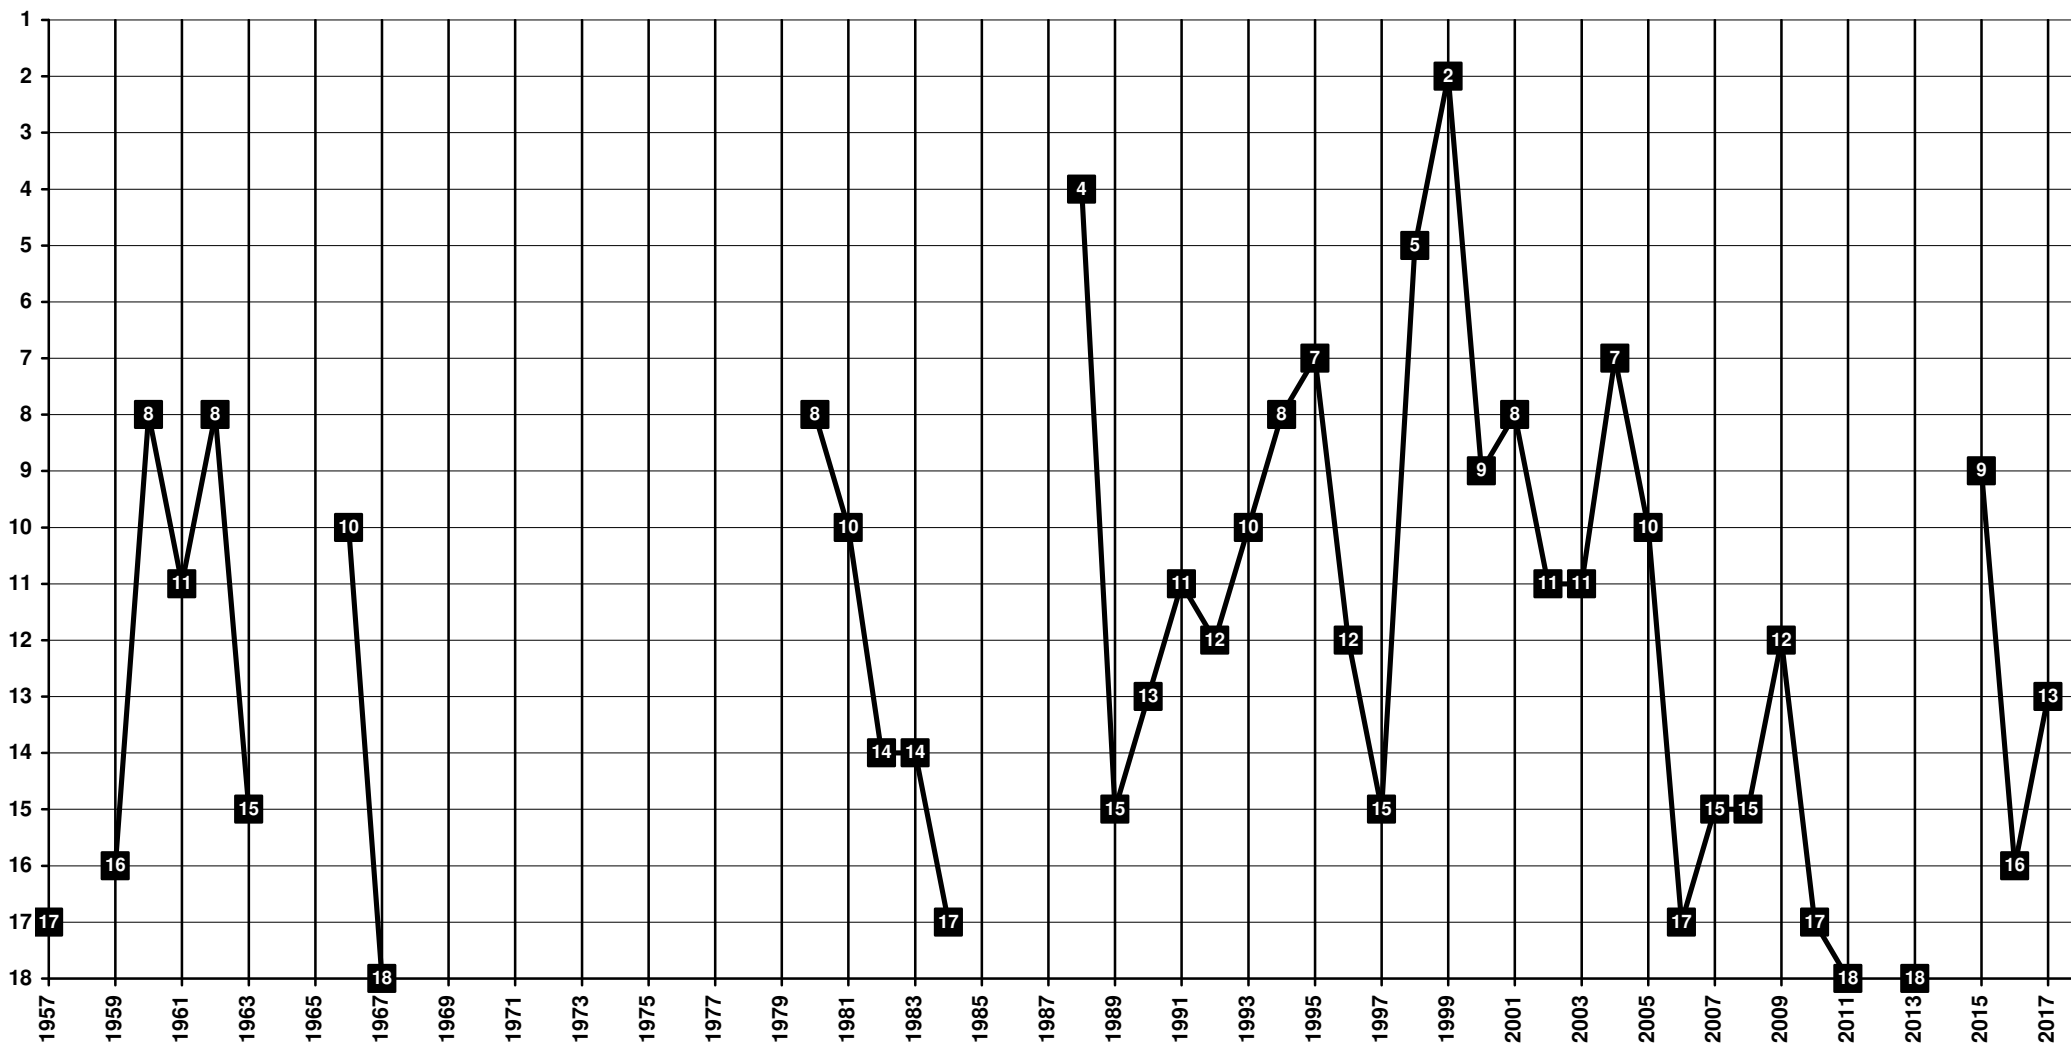

Netherlands - Tier 1 - Final Table Places

1940 RKC Waalwijk

Netherlands - Tier 1 - Final Table Places

1896 **Willem II Tilburg**

Netherlands - Tier 1 - Final Table Places

1910 PEC Zwolle | 1990 FC Zwolle | 2012 PEC Zwolle