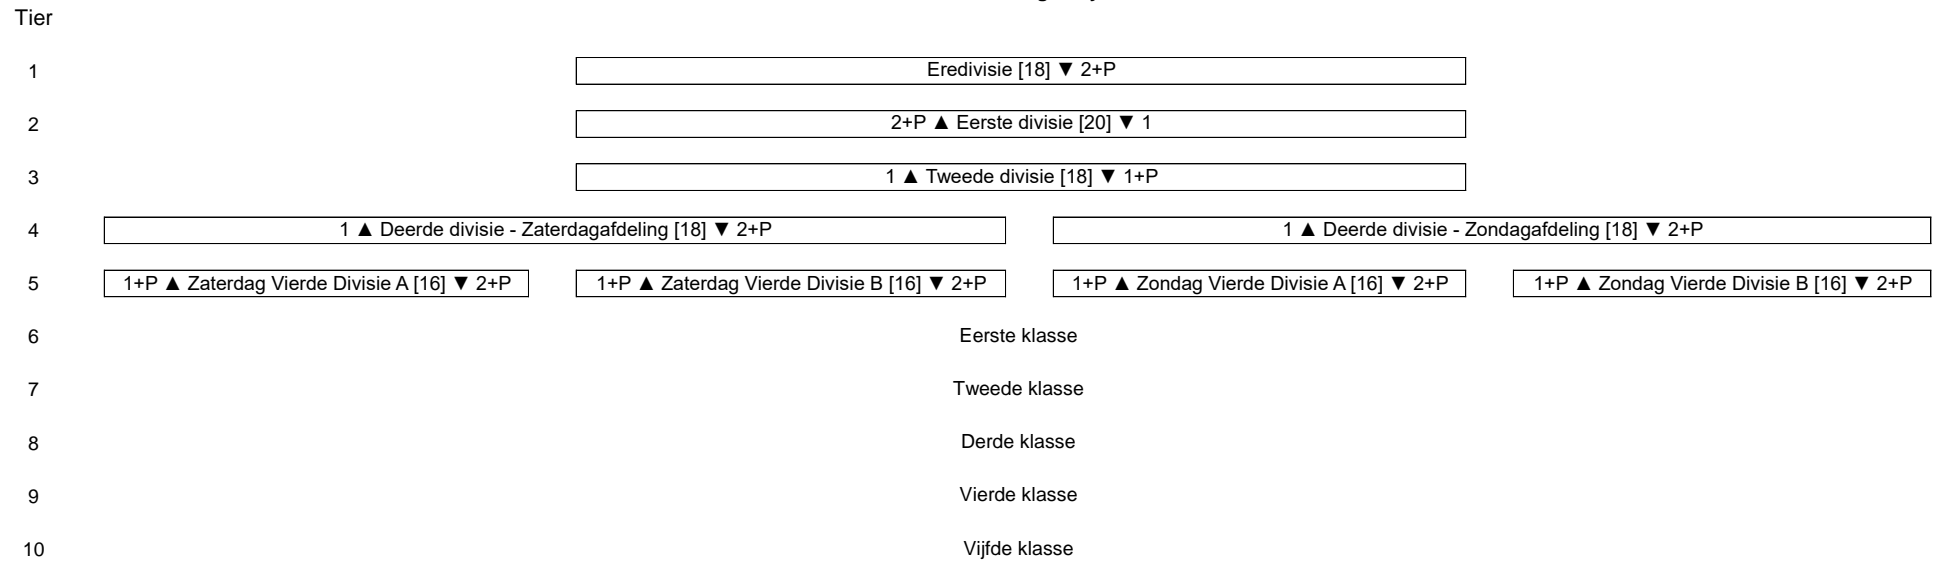

Netherland - League Pyramid

▲ = Promotion ▼ = Relegation P = Playoff [] = Number of Clubs () = Number of Divisions