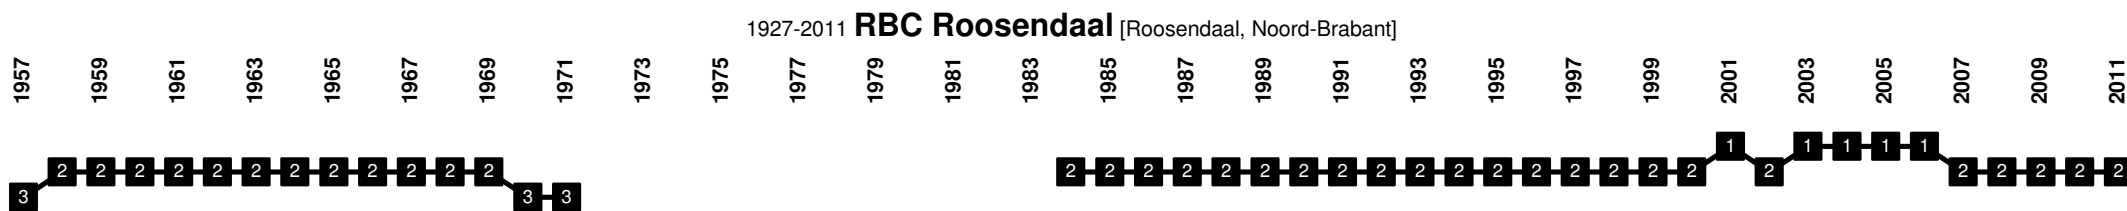

Netherlands - Divisional Movements

Netherlands - Divisional Movements

Netherlands - Divisional Movements

Netherlands - Divisional Movements

Netherlands - Divisional Movements

Netherlands - Divisional Movements

Netherlands - Divisional Movements

Netherlands - Divisional Movements

Netherlands - Divisional Movements

Netherlands - Divisional Movements

1912 **Feijenoord Rotterdam** | 1974 **Feyenoord Rotterdam** [Rotterdam, Zuid-Holland]

1888 **Sparta Rotterdam** [Rotterdam, Zuid-Holland]

1904-1992 (merged with Dordrecht'90) **SVV Schiedam** [Schiedam, Zuid-Holland]

Netherlands - Divisional Movements

Netherlands - Divisional Movements

Netherlands - Divisional Movements