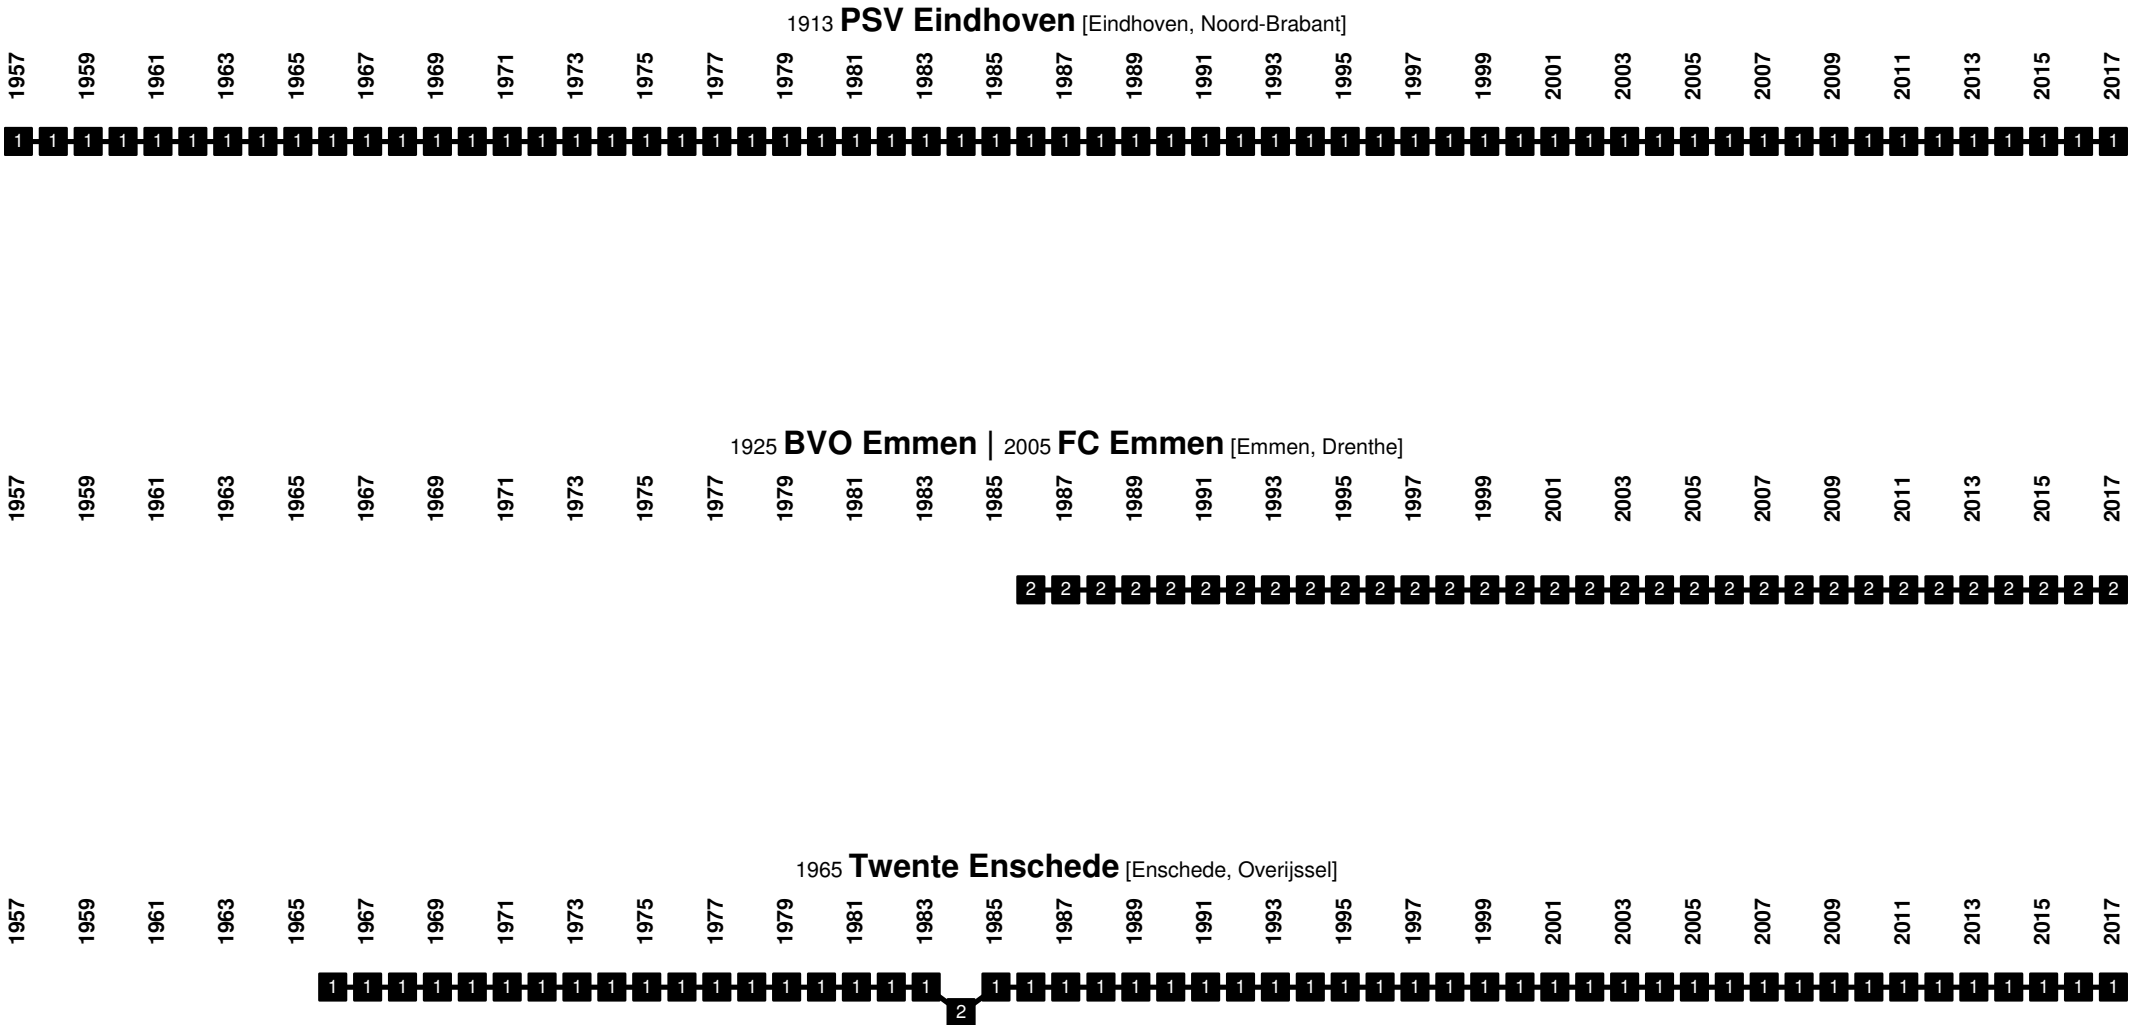

Netherlands - Divisional Movements

Netherlands - Divisional Movements

Netherlands - Divisional Movements

Netherlands - Divisional Movements

Netherlands - Divisional Movements

Netherlands - Divisional Movements

Netherlands - Divisional Movements

Netherlands - Divisional Movements

Netherlands - Divisional Movements

Netherlands - Divisional Movements

1912 **Feijenoord Rotterdam** | 1974 **Feyenoord Rotterdam** [Rotterdam, Zuid-Holland]

1888 **Sparta Rotterdam** [Rotterdam, Zuid-Holland]

1904-1992 (merged with Dordrecht'90) **SVV Schiedam** [Schiedam, Zuid-Holland]

Netherlands - Divisional Movements

Netherlands - Divisional Movements

Netherlands - Divisional Movements