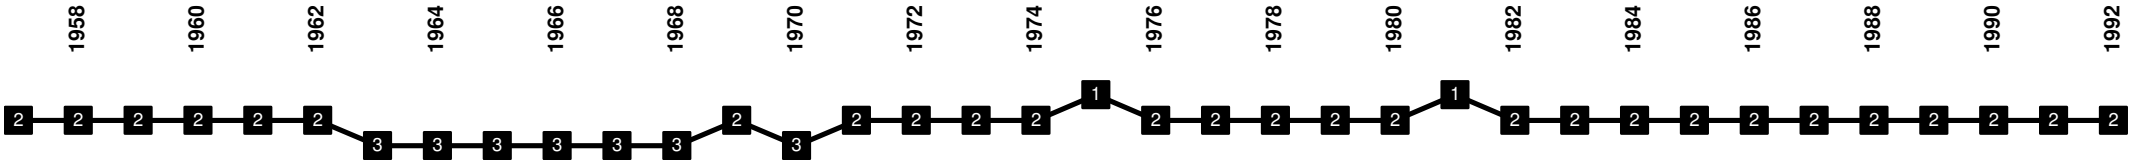

Netherlands - Divisional Movements

Netherlands - Divisional Movements

Netherlands - Divisional Movements

1911 **WVV Wageningen** | 1978-1992 **FC Wageningen** [Wageningen, Gelderland]

1910 **PEC Zwolle** | 1990 **FC Zwolle** | 2012 **PEC Zwolle** [Zwolle, Overijssel]