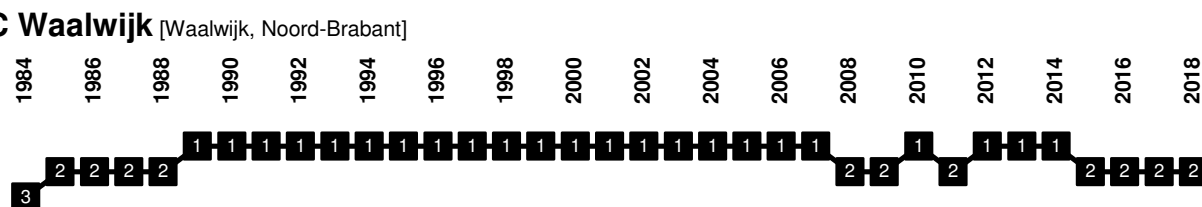

Netherlands - Divisional Movements