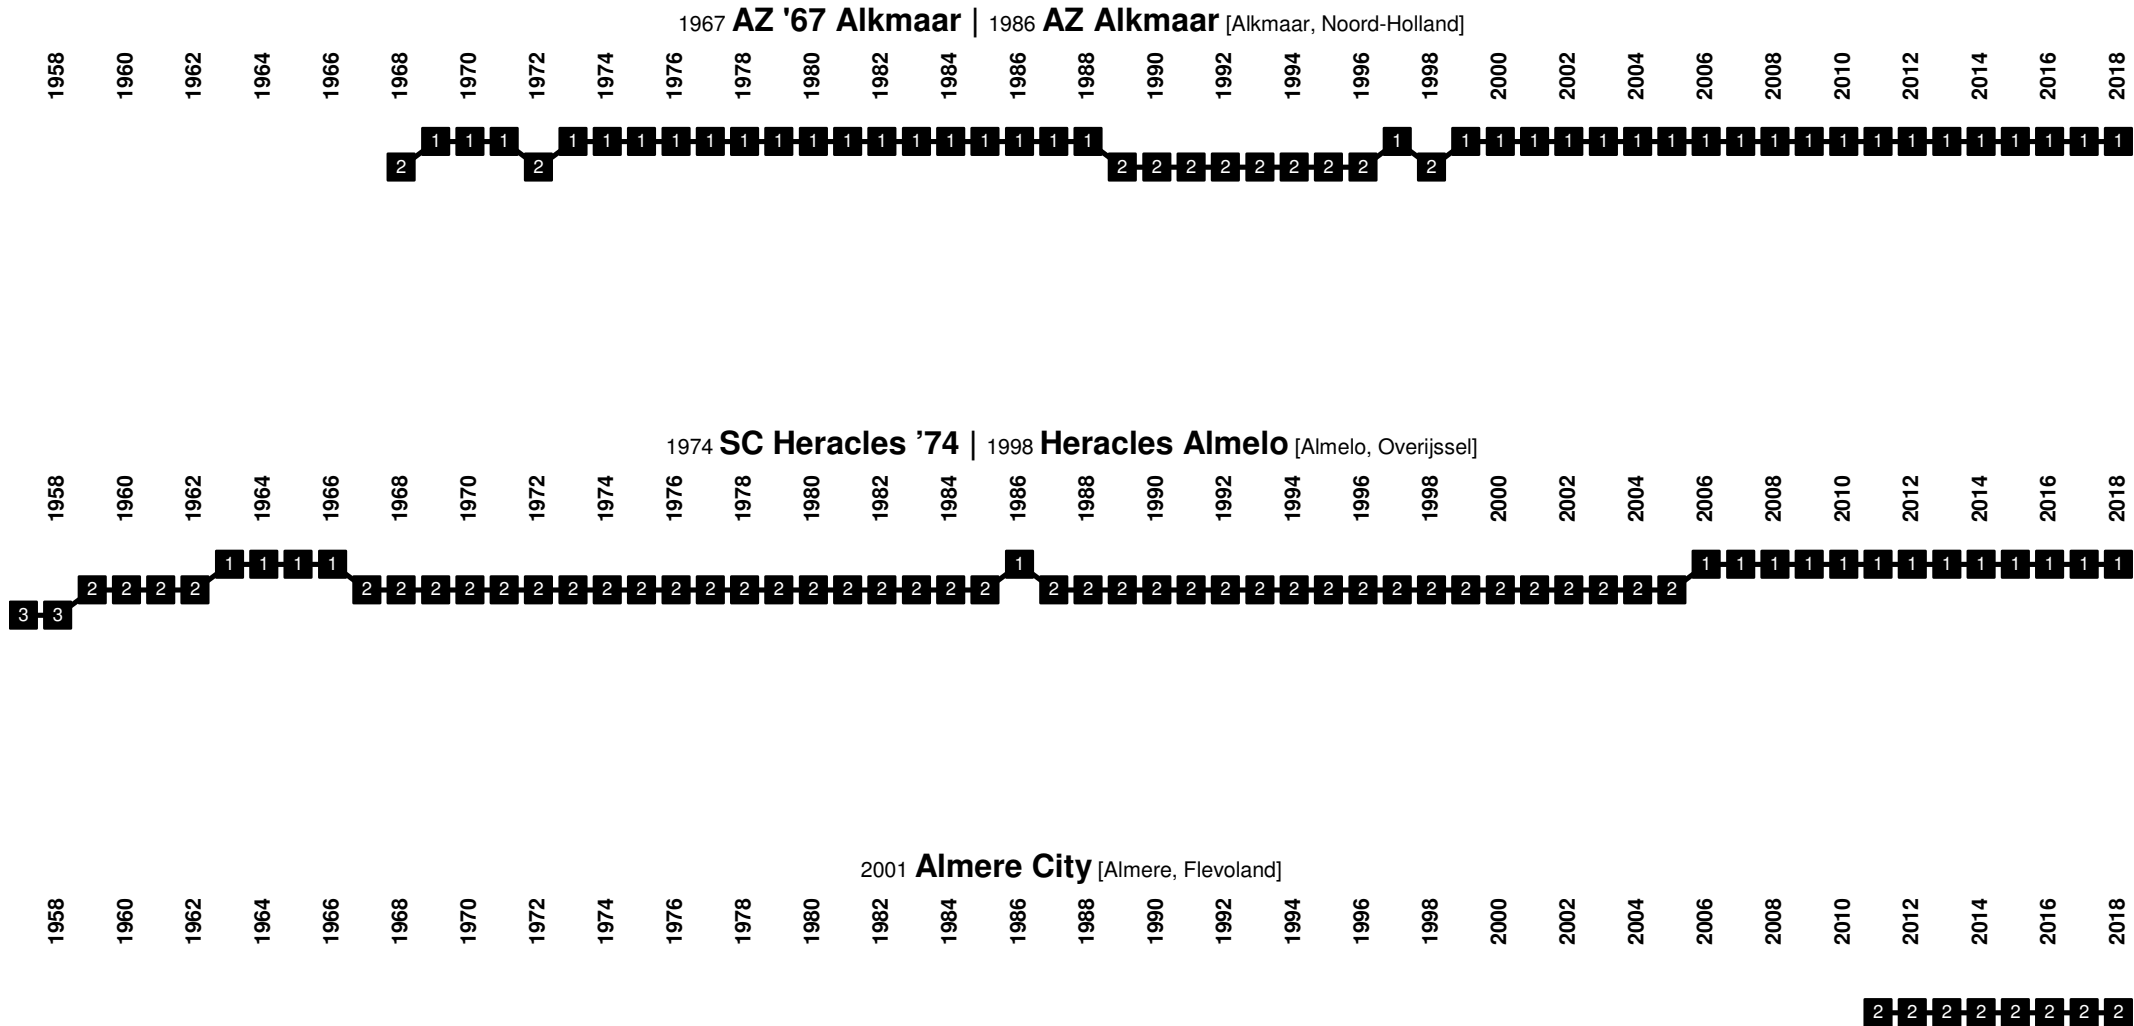

Netherlands - Divisional Movements

Netherlands - Divisional Movements

Netherlands - Divisional Movements

Netherlands - Divisional Movements

Netherlands - Divisional Movements

1913 **PSV Eindhoven** [Eindhoven, Noord-Brabant]

1925 **BVO Emmen** | 2005 **FC Emmen** [Emmen, Drenthe]

1965 **Twente Enschede** [Enschede, Overijssel]

Netherlands - Divisional Movements

1929 **Achilles '29 Groesbeek** [Groesbeek, Gelderland]

1971 **FC Groningen** [Groningen, Groningen]

1889-2010 **HFC Haarlem** [Haarlem, Noord-Holland]

Netherlands - Divisional Movements

1922 **VV Heerenveen** | 1977 **sc Heerenveen** [Heerenveen, Friesland]

1967 **Helmond Sport** [Helmond, Noord-Brabant]

1962 **Roda Kerkrade** [Kerkrade, Limburg]

Netherlands - Divisional Movements

1964 Cambuur-Leeuwarden [Leeuwarden, Friesland]

1902 MVV Maastricht [Maastricht, Limburg]

1900 NEC Nijmegen [Nijmegen, Gelderland]