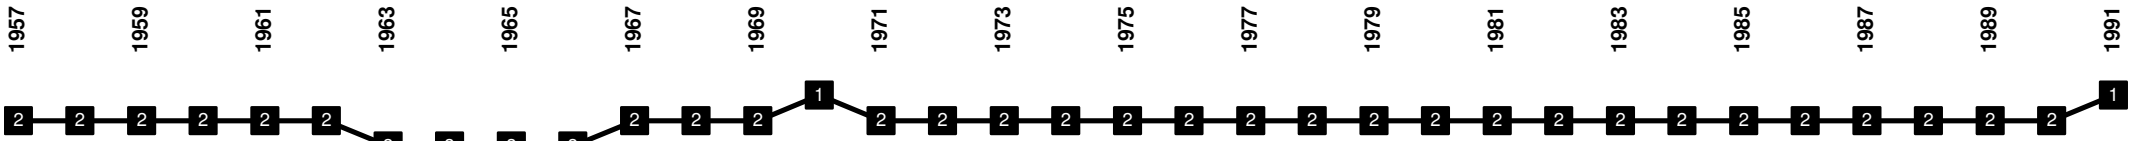

1904-1992 (merged with Dordrecht'90) **SVV Schiedam** [Schiedam, Zuid-Holland]