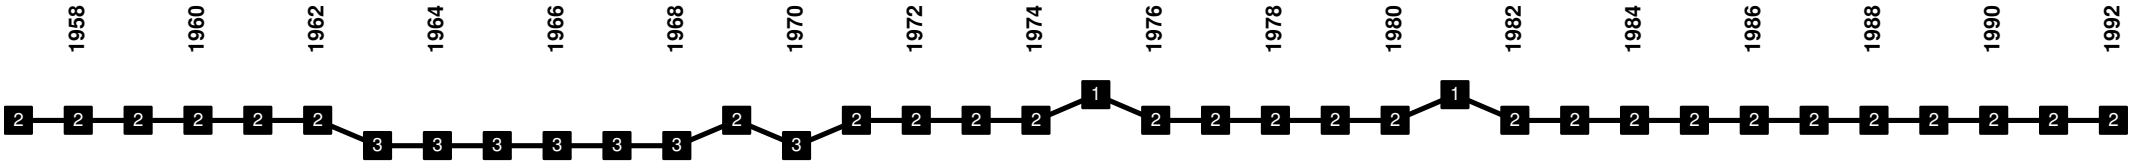

Netherlands - Divisional Movements

1911 **WVV Wageningen** | 1978-1992 **FC Wageningen** [Wageningen, Gelderland]