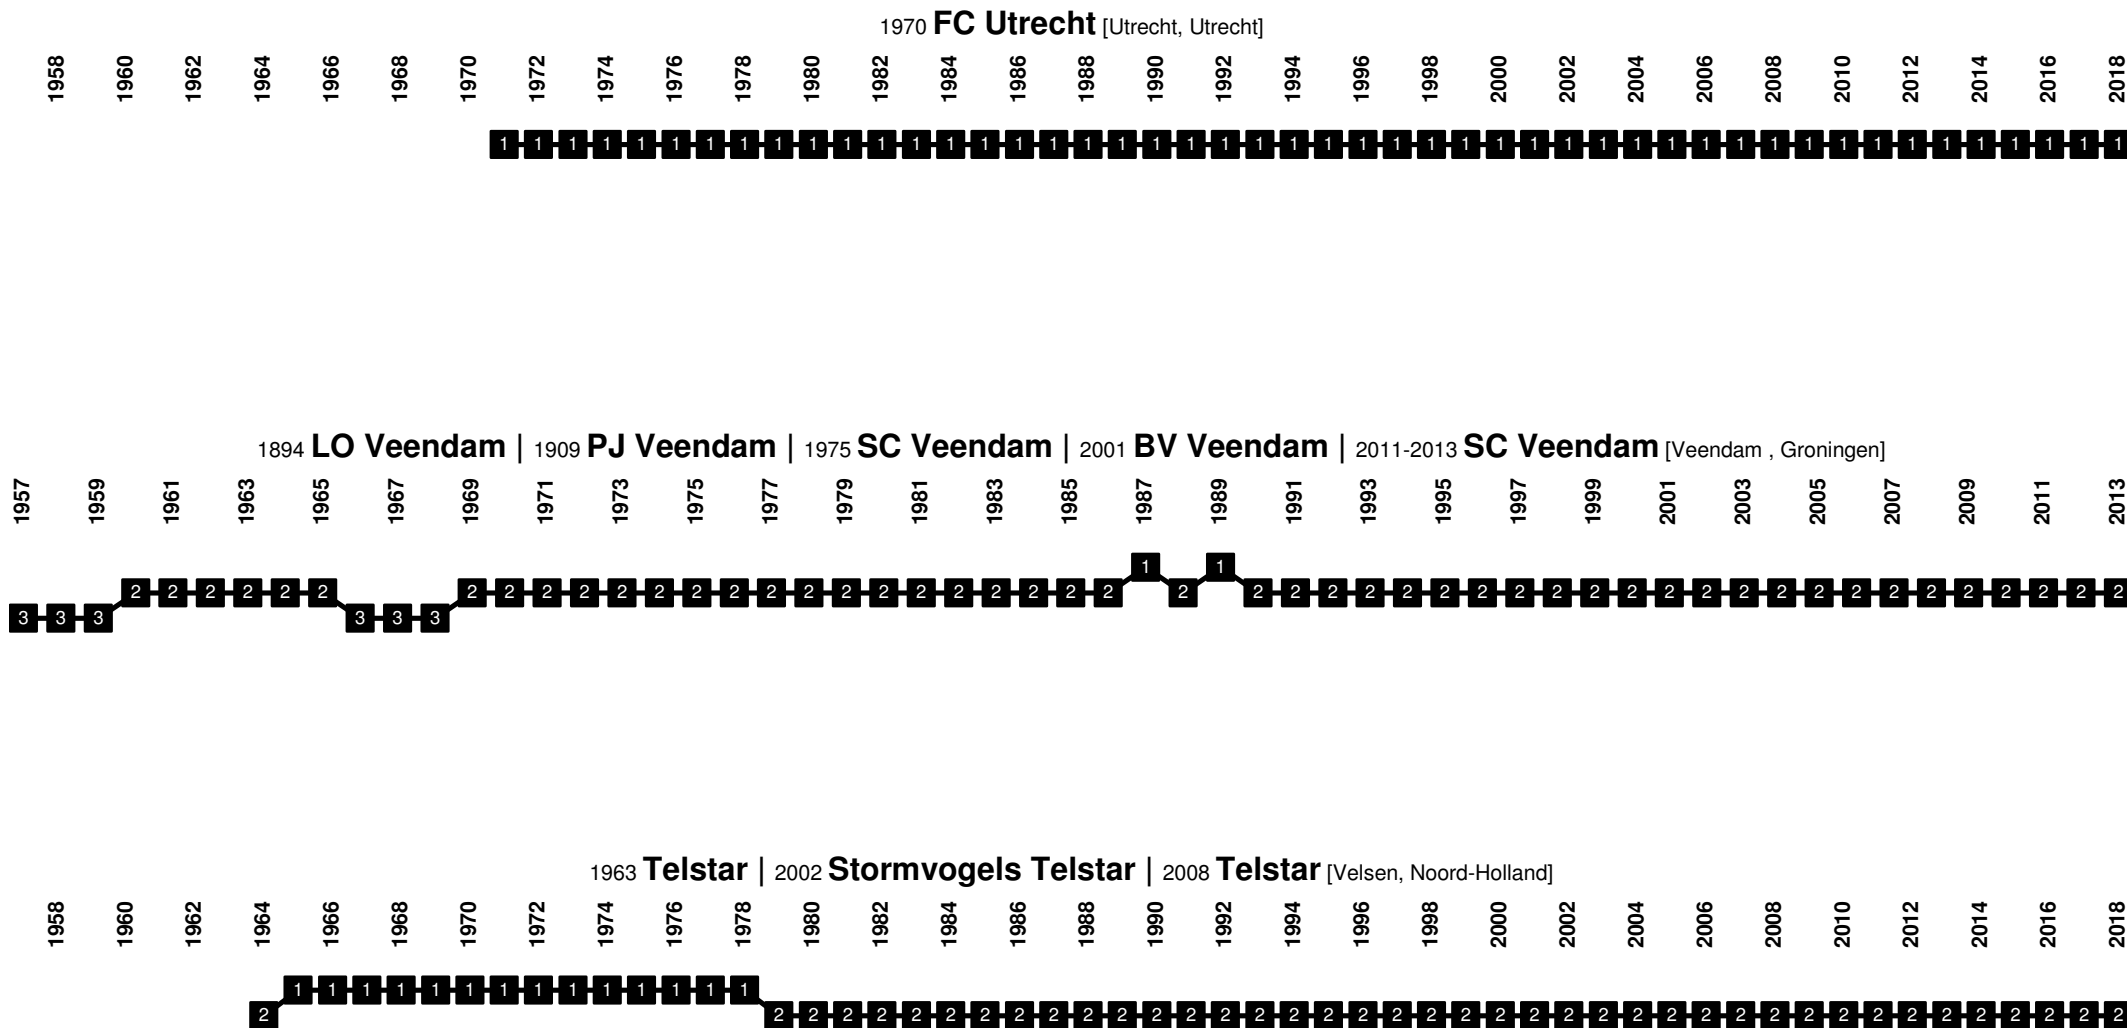

Netherlands - Divisional Movements