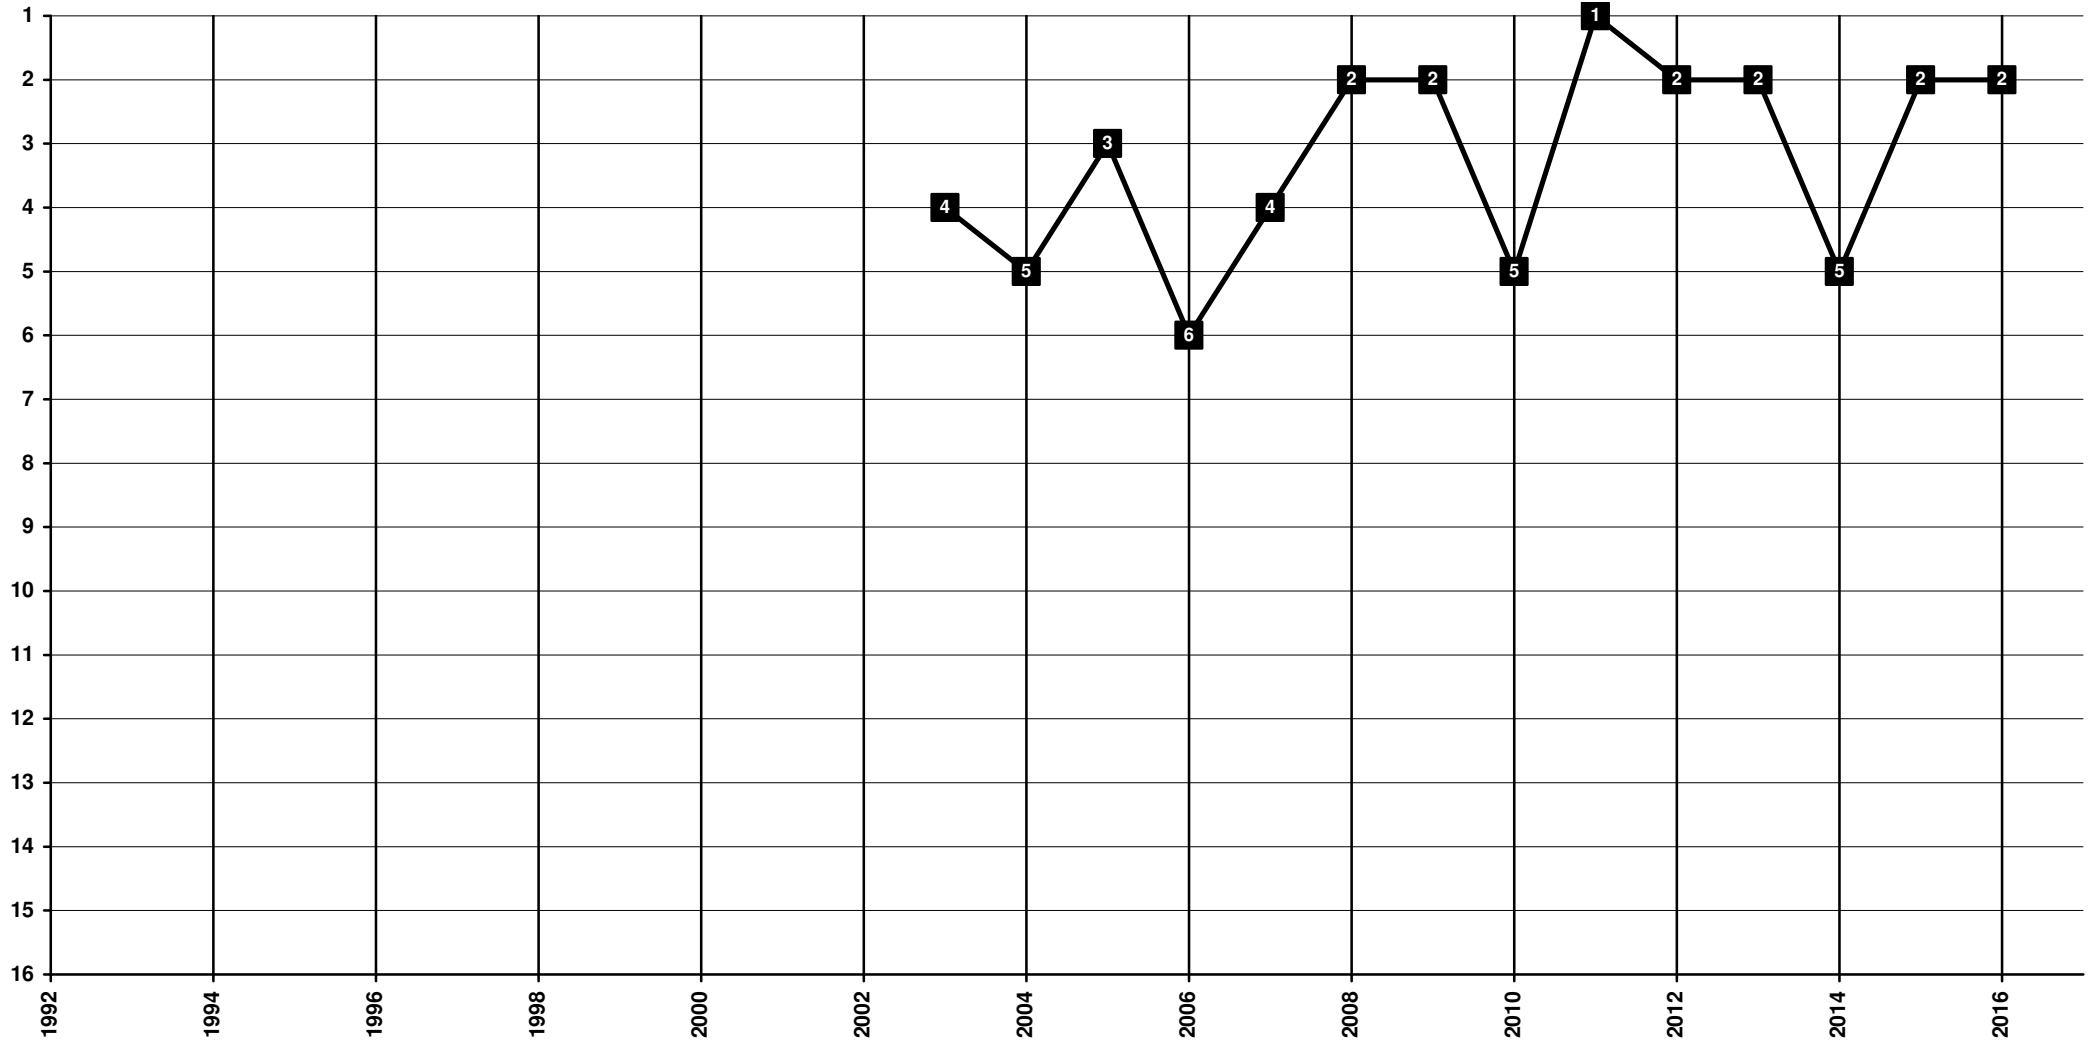

Moldavia - Tier 1 - Final Table Places

1999 **Dacia Chisinau** [Chişinău]