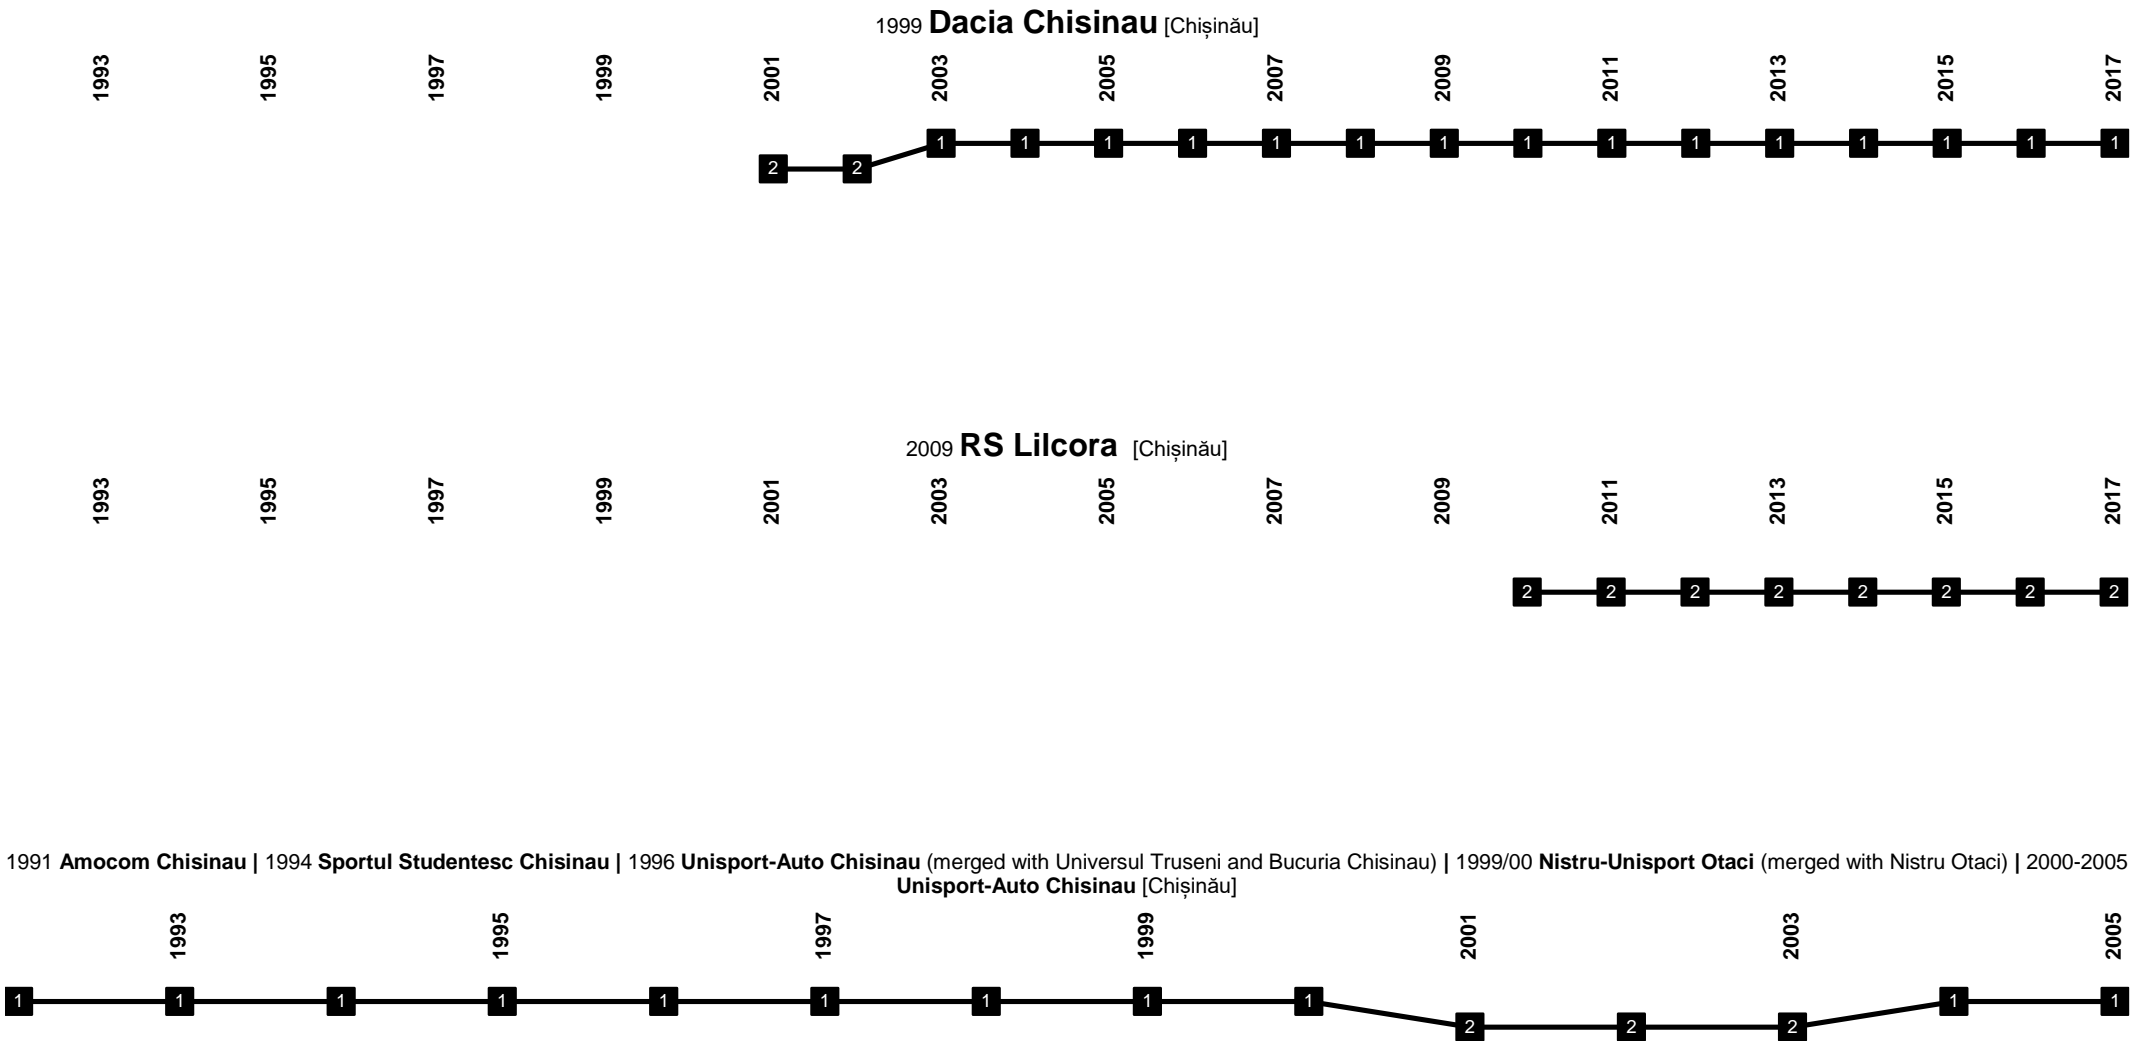

Moldova - Divisional Movements