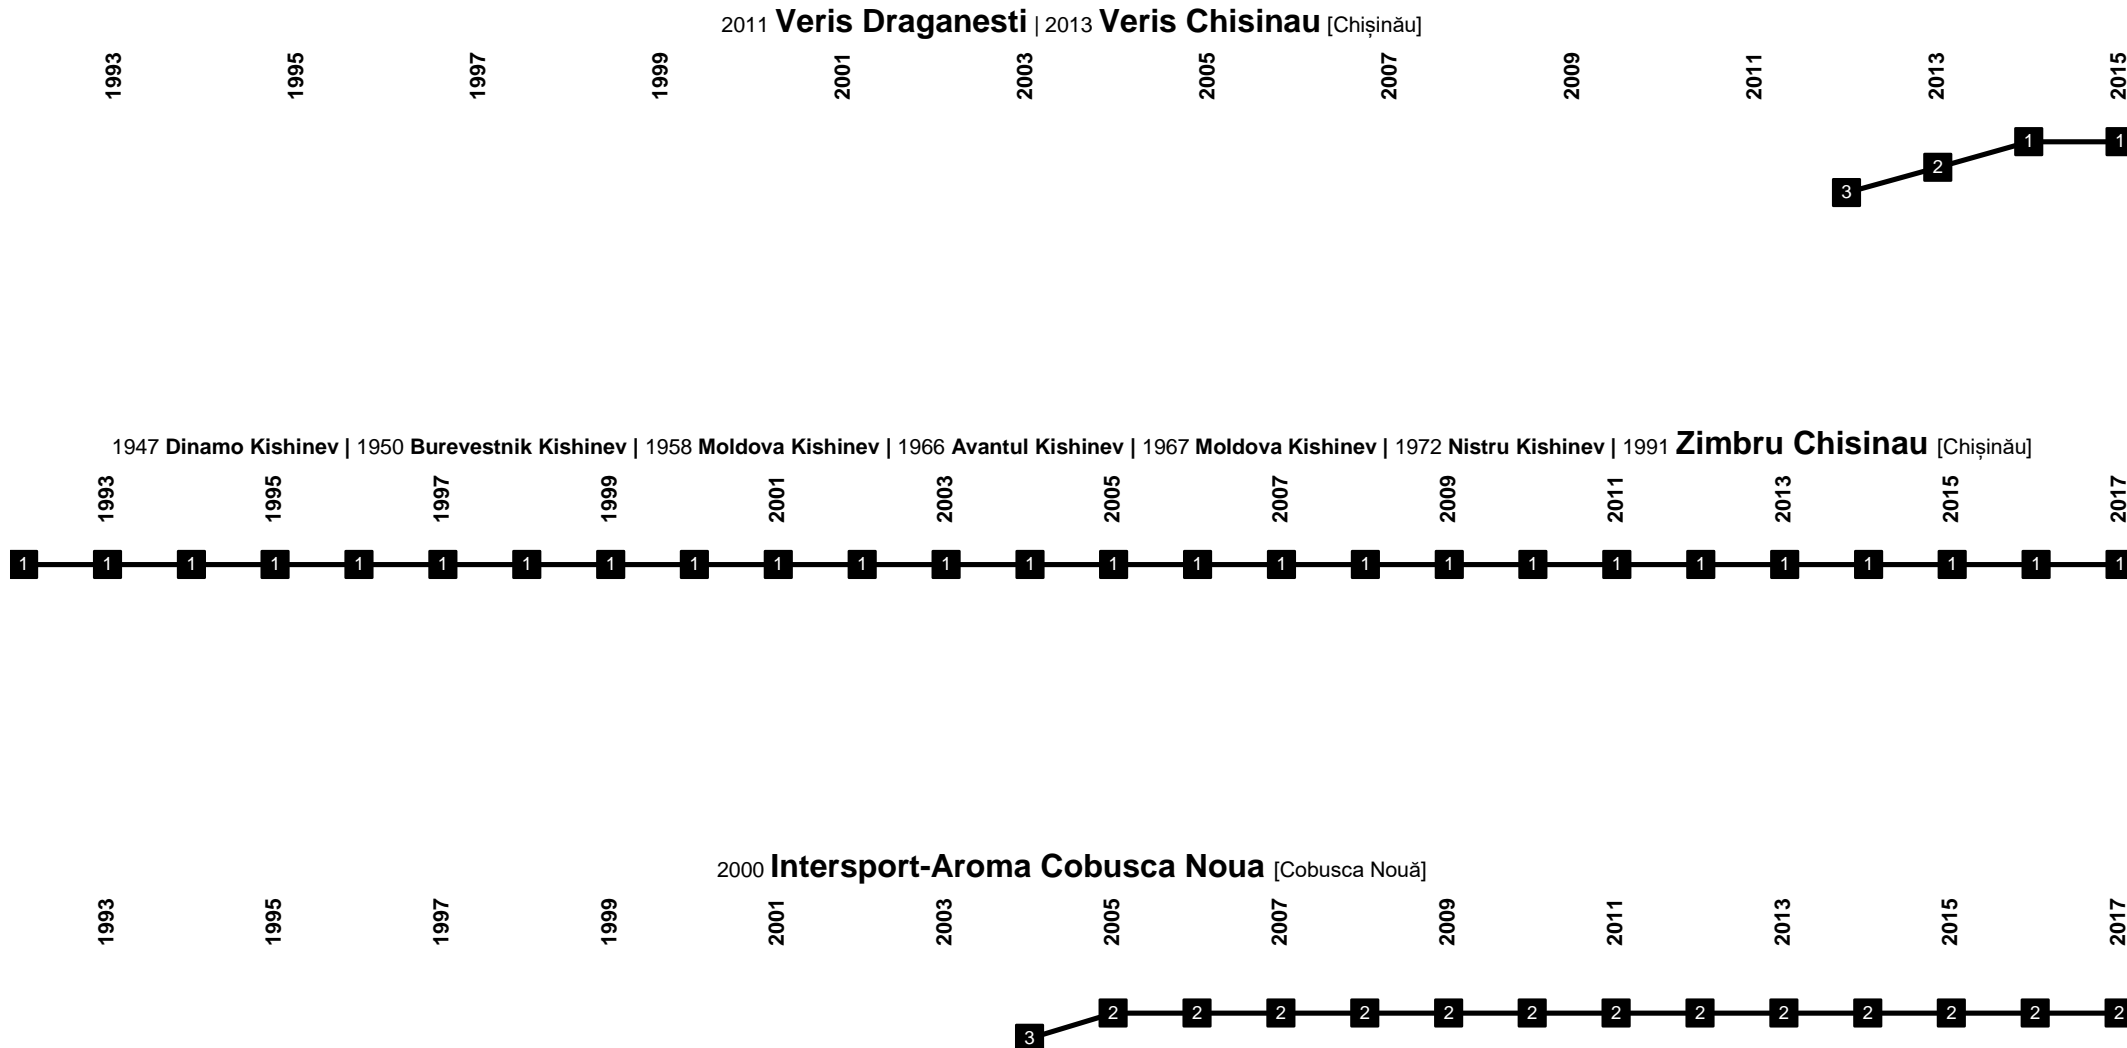

Moldova - Divisional Movements