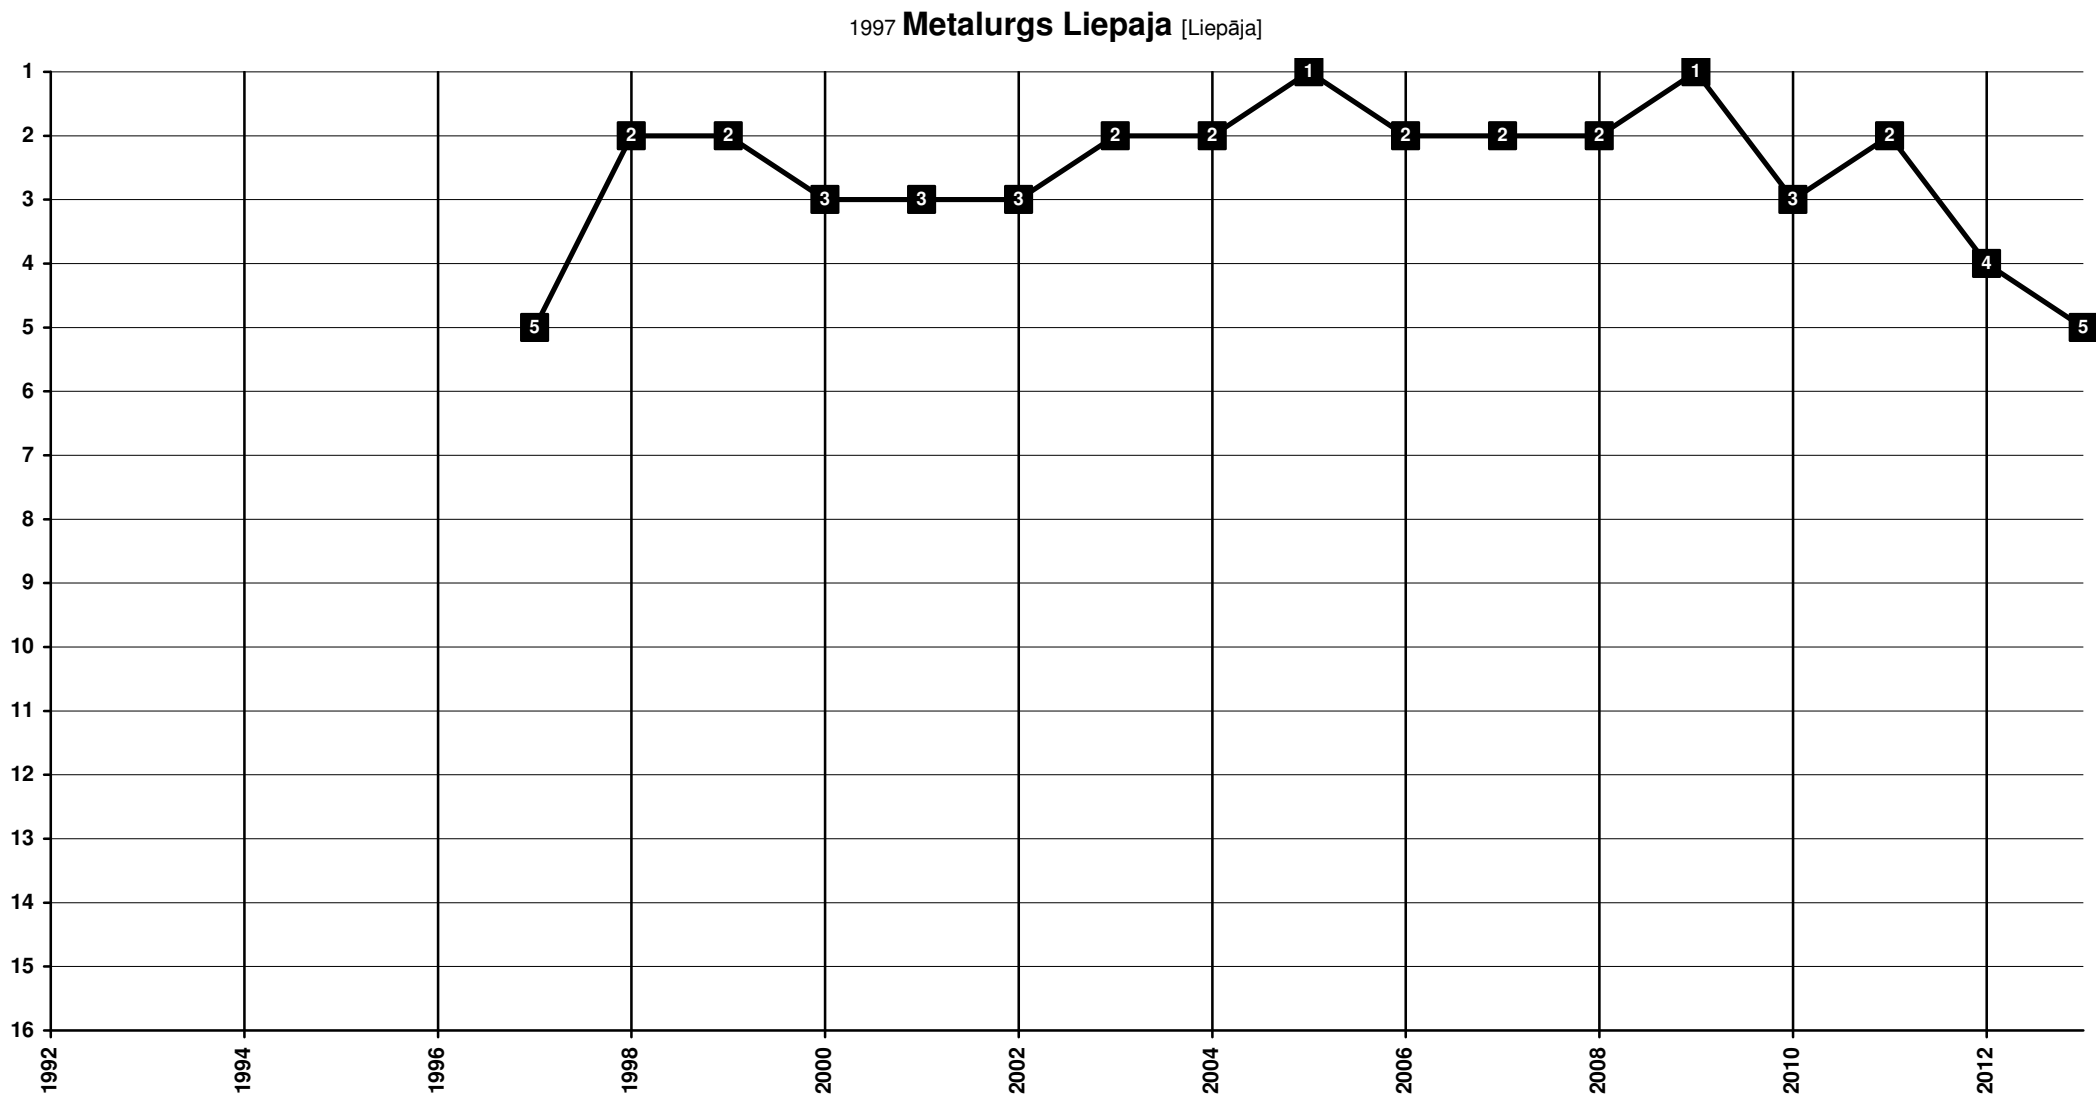

Latvia - Tier 1 - Final Table Places

2008 **FC Jurmala** [Jūrmala]

Latvia - Tier 1 - Final Table Places

2007 **Spartaks Jūrmala** [Jūrmala]

Latvia - Tier 1 - Final Table Places

2014 FK Liepāja [Liepāja]

Latvia - Tier 1 - Final Table Places