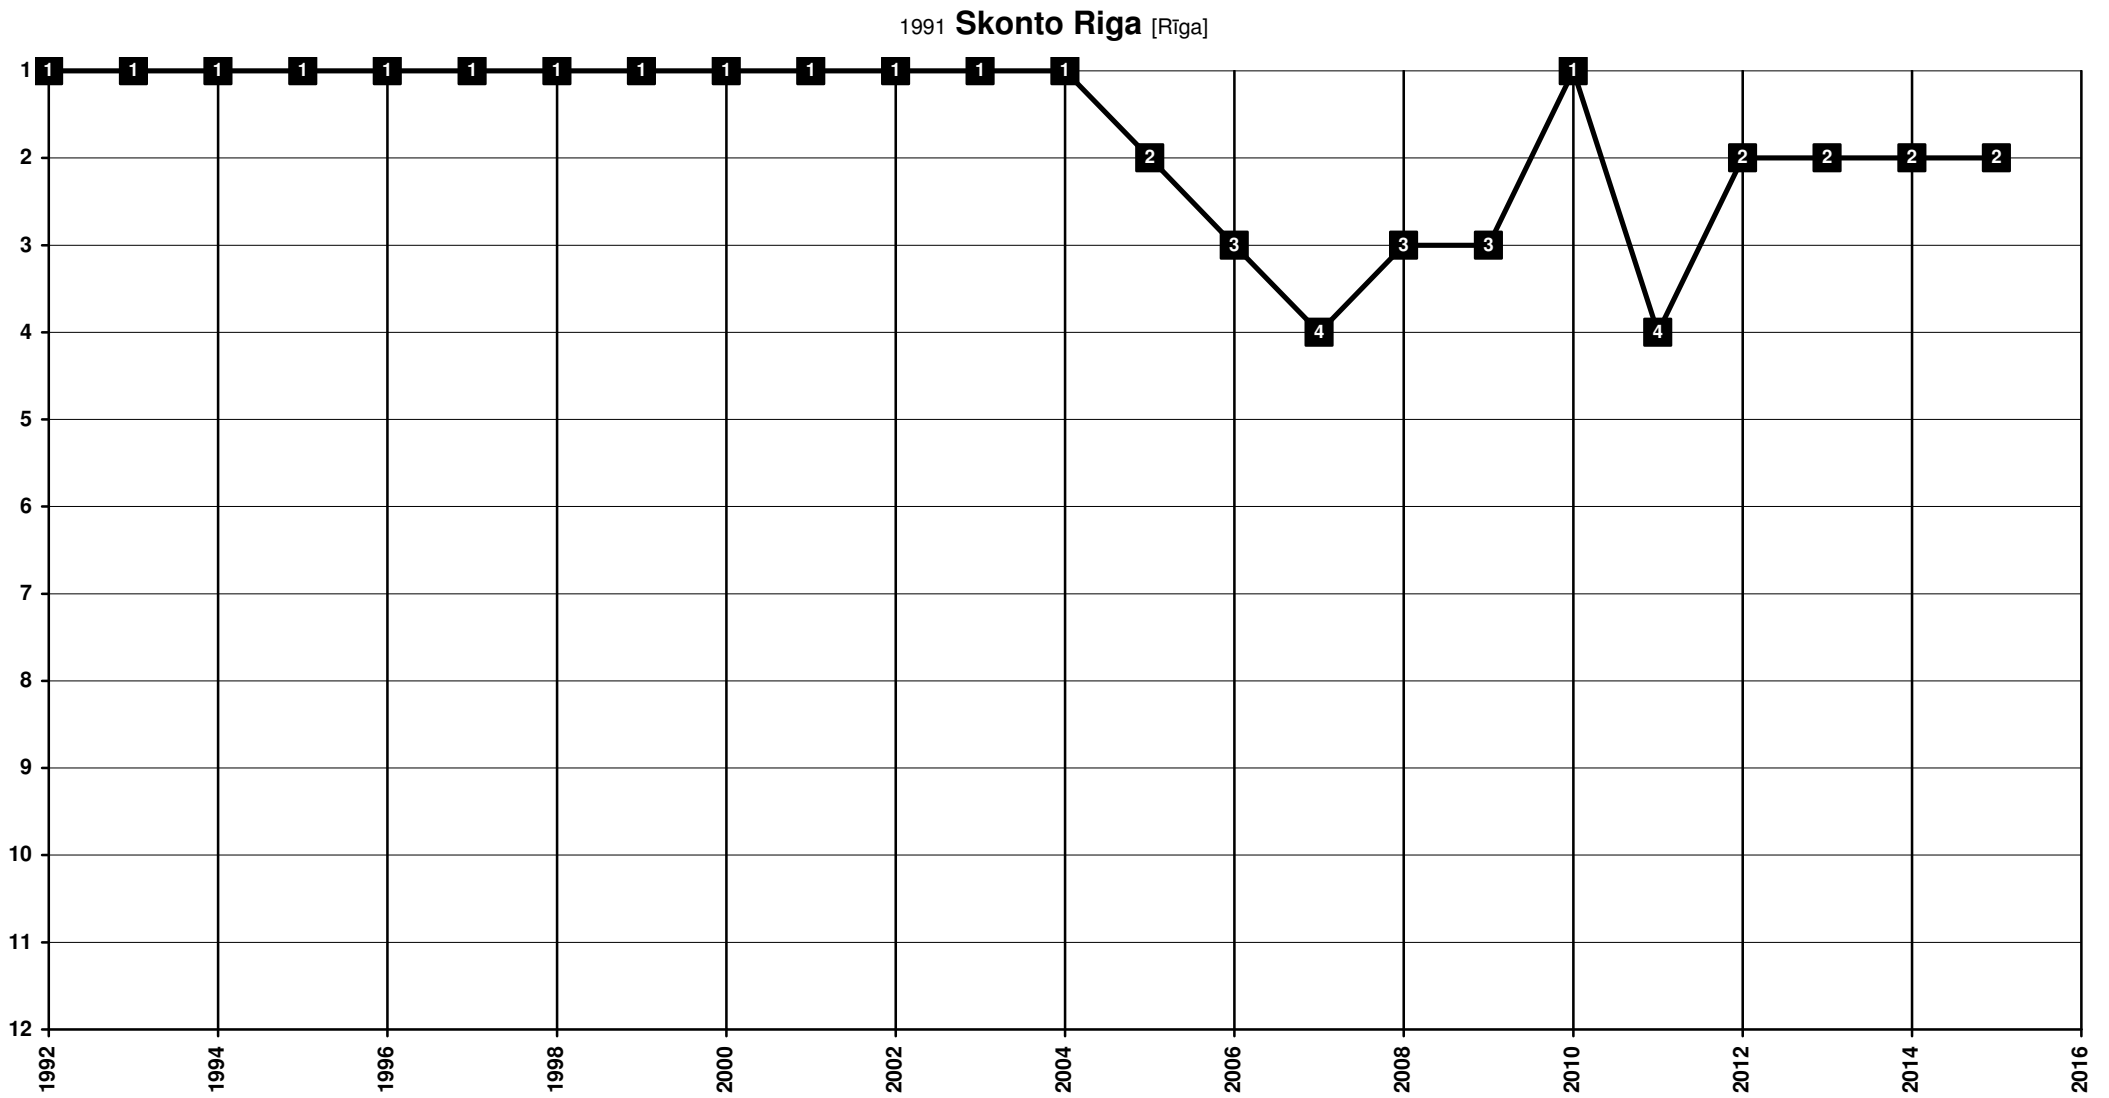

Latvia - Tier 1 - Final Table Places