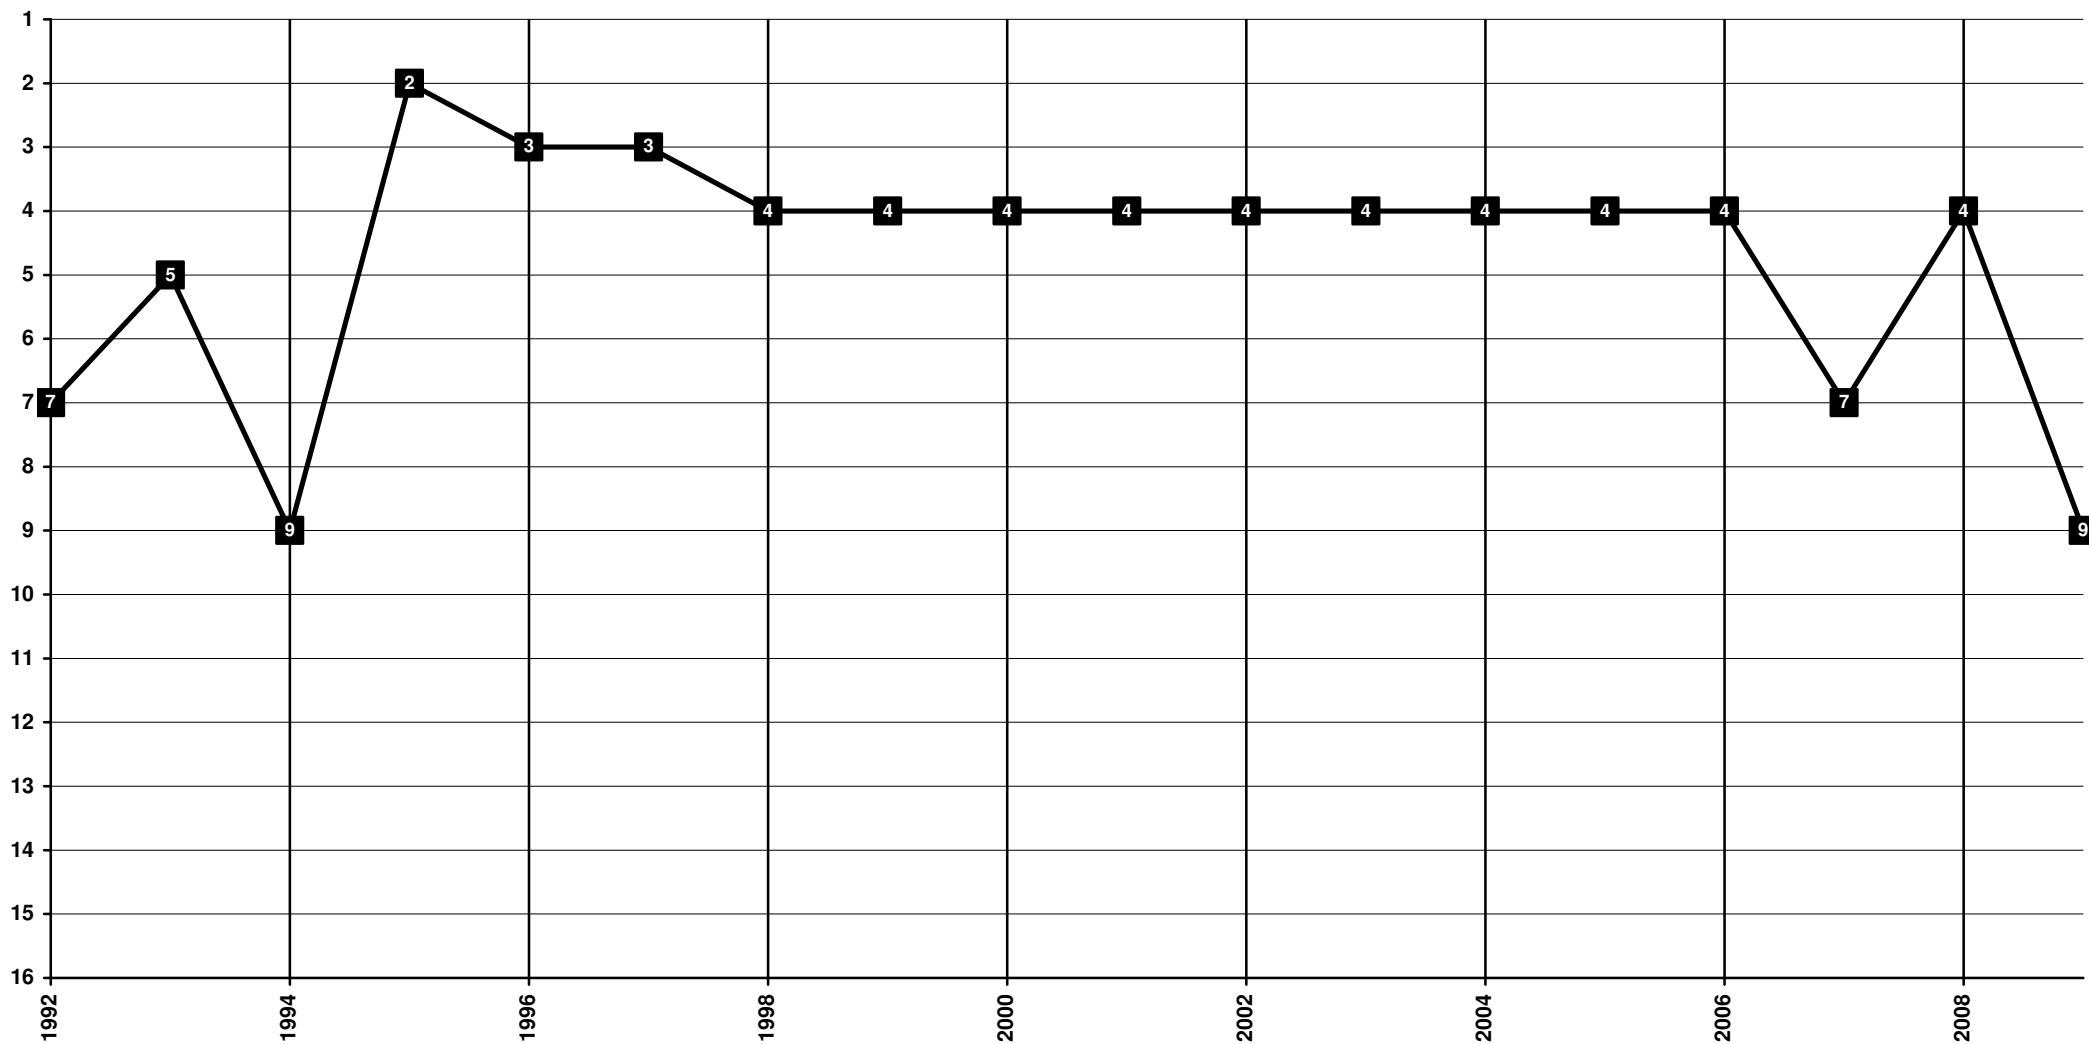

Latvia - Tier 1 - Final Table Places

1990 **Celtnieks Daugavpils** | 1992 **BJSS Daugavpils** | 1993 **Auseklis Daugavpils** | 1995 **Vilan-D Daugavpils** | 1996-2009 **Dinaburg Daugavpils** (merged with Daugava Daugavpils) [Daugavpils]