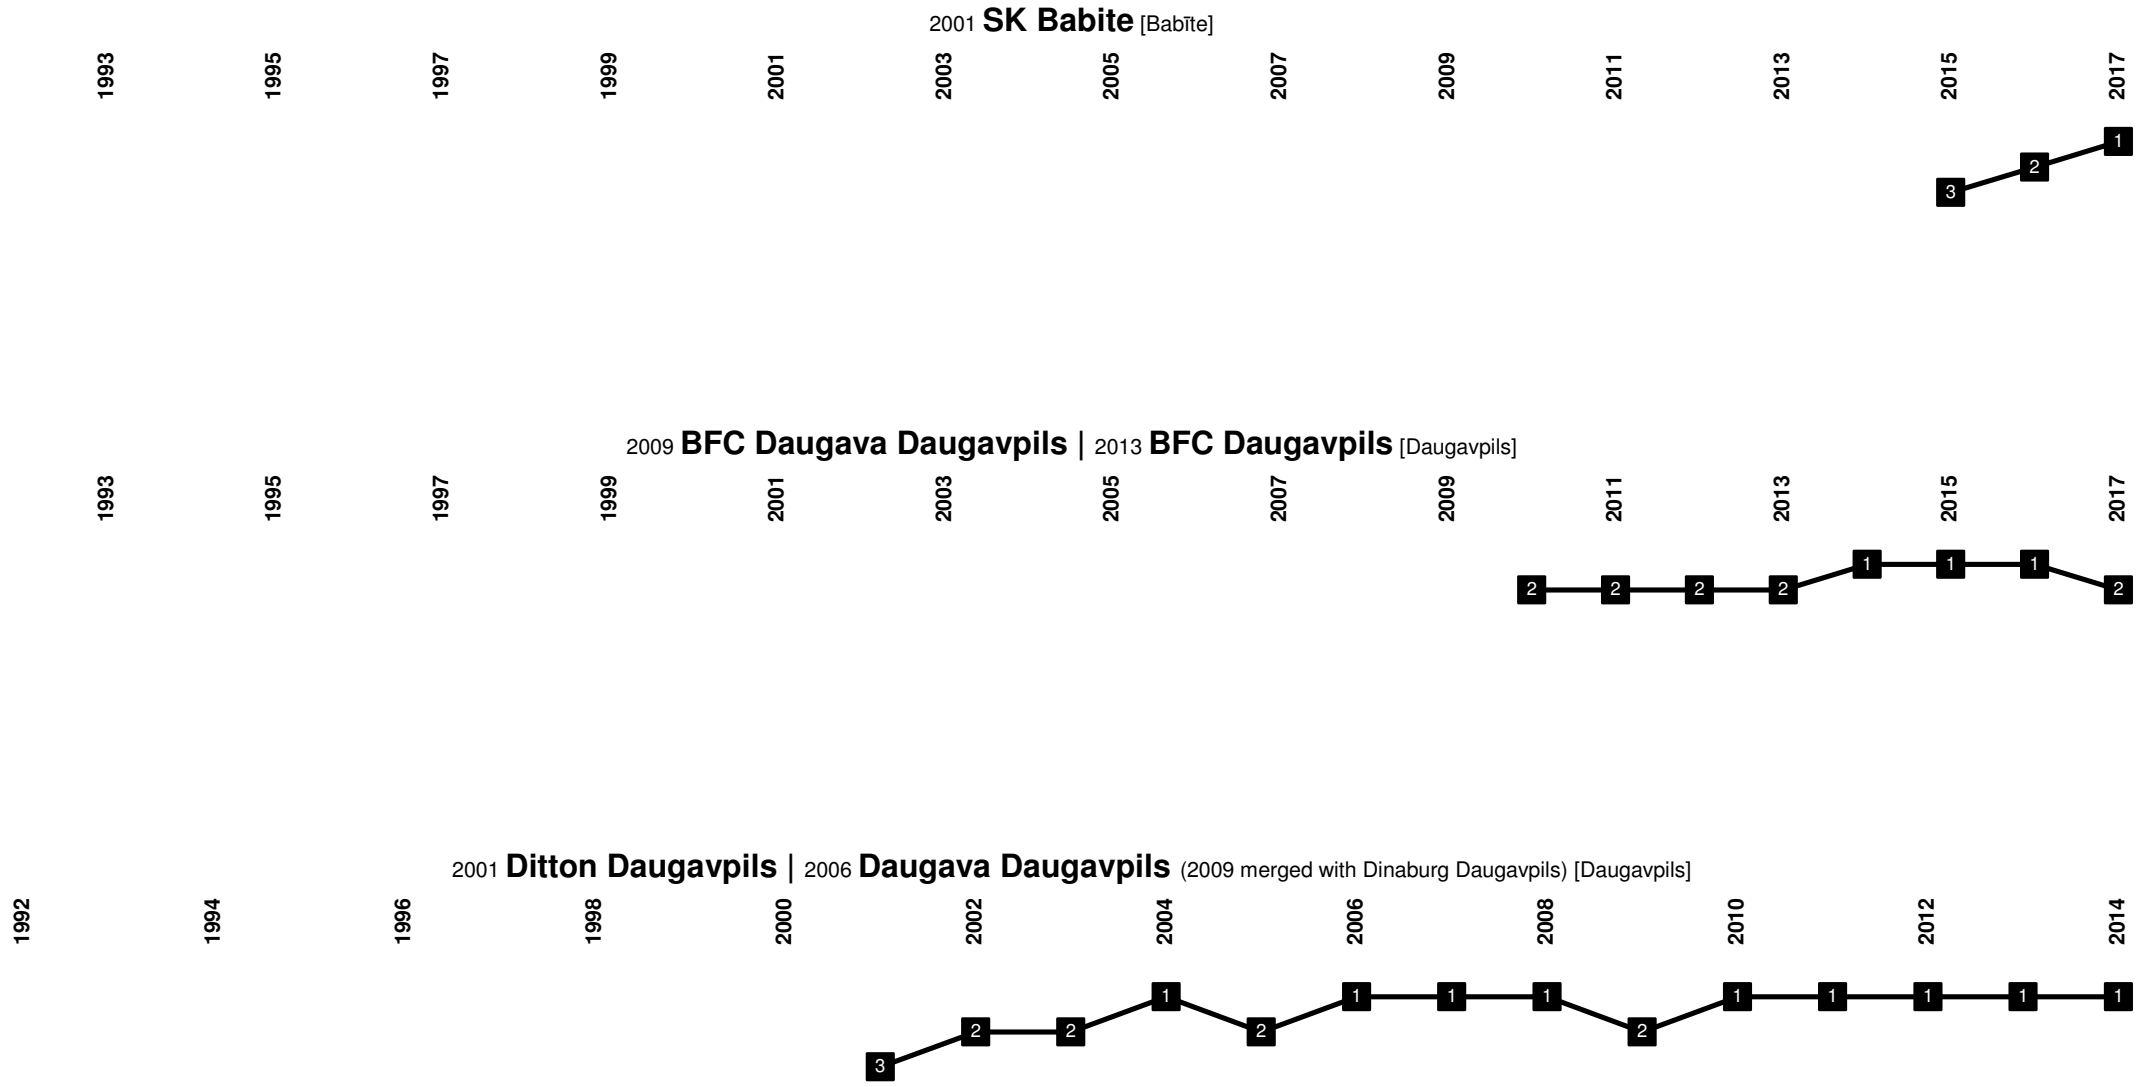

Latvia - Divisional Movements

Latvia - Divisional Movements

1990 **Celtnieks Daugavpils** | 1992 **BJSS Daugavpils** | 1993 **Auseklis Daugavpils** | 1995 **Vilan-D Daugavpils** | 1996-2009 **Dinaburg Daugavpils** (merged with Daugava Daugavpils) [Daugavpils]

Latvia - Divisional Movements

1992 1994 1996 1998 2000 2002 2004 2006 2008

1998 Zibens/Zemessardze Ilukste | 2006 Dinaburg-Zemessardze Ilukste | 2007-2008 Zibens/Zemessardze Ilukste [Ilukste]

Latvia - Divisional Movements

Latvia - Divisional Movements

1950 **Dynamo Rezekne** | 1956 **Rezekne** | 1965 **Masinbuvetajs Rezekne** | 1989 **Torpedo Rezekne** | 1990 **Latgale Rezekne** | 1991 **Strautmala Rezekne** | 1992 **Vairogs Rezekne** | 1997 **FK Rezekne** | 2002 **Dizvanagi Rezekne** | 2007 **Blazma Rezekne** [Rēzekne]

Latvia - Divisional Movements