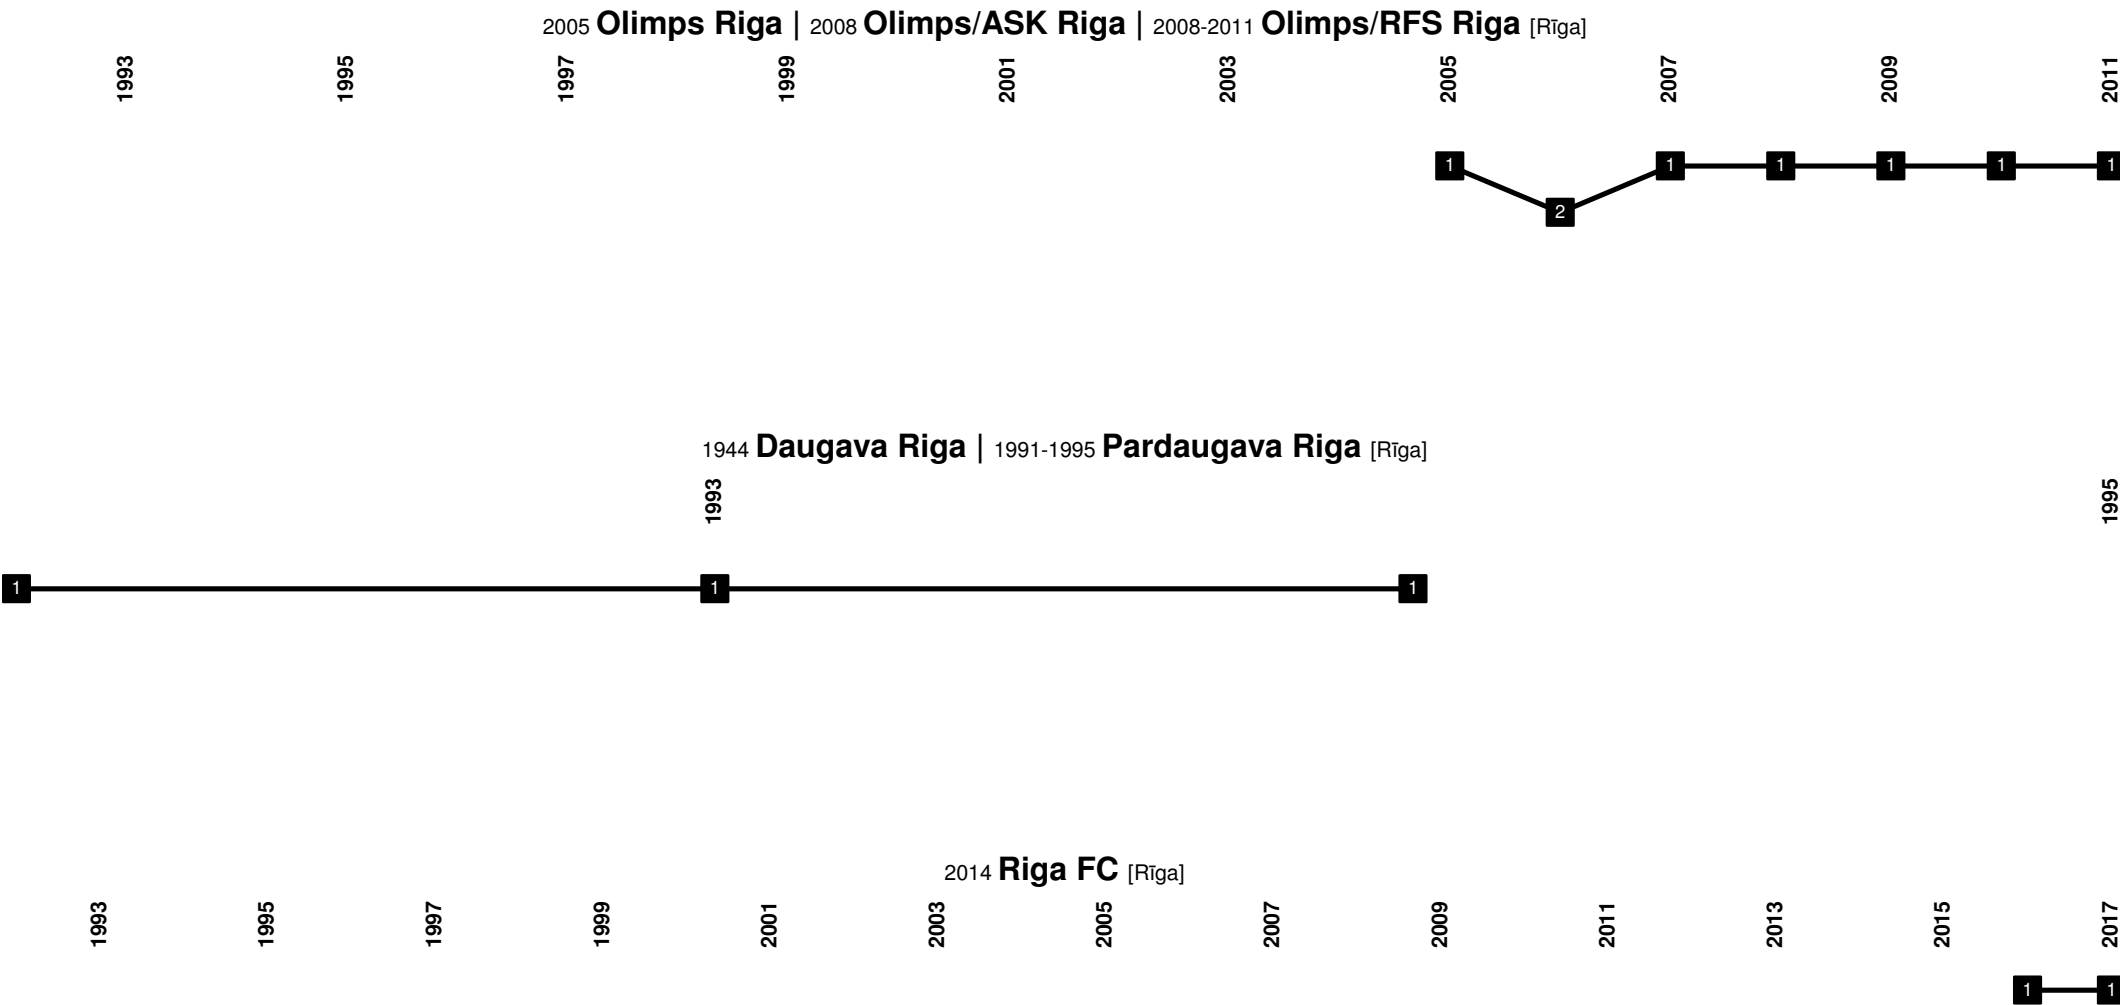

2011 **Rezeknes BJSS** | 2015 **Rezeknes FA/BJSS** [Rēzekne]

1969 **9. maijs Riga** | 1991 **Auda Riga** | 1992 **RFK Riga** | 1994 **RFK Auda Riga** | 1995 **Auda Riga** [Rīga]

Latvia - Divisional Movements

2003 **FK Jurmala** | 2008 **FK Jurmala-VV** | 2012 **Daugava Riga** [Rīga]

1999-2008 **FK Riga** [Rīga]

2006 **FS METTA/LU Riga** [Rīga]

Latvia - Divisional Movements

Latvia - Divisional Movements

Latvia - Divisional Movements

Latvia - Divisional Movements