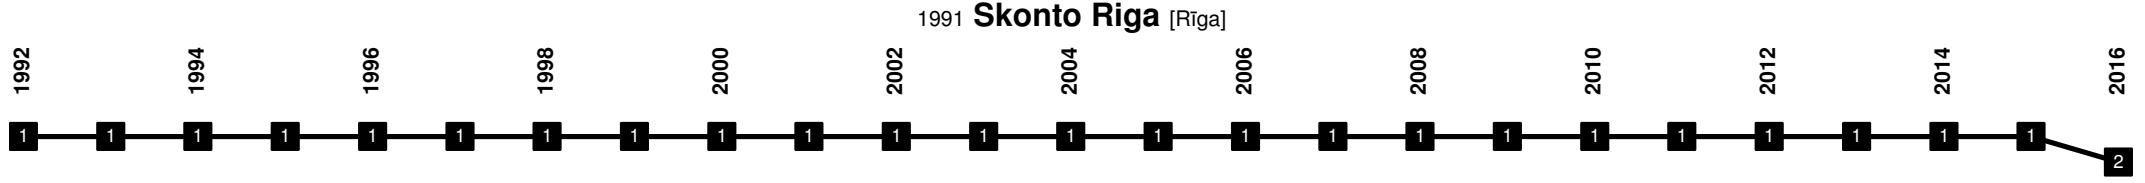

2003 **FK Jurmala** | 2008 **FK Jurmala-VV** | 2012 **Daugava Riga** [Rīga]

1999-2008 **FK Riga** [Rīga]

2006 **FS METTA/LU Riga** [Rīga]

Latvia - Divisional Movements

Latvia - Divisional Movements

Latvia - Divisional Movements