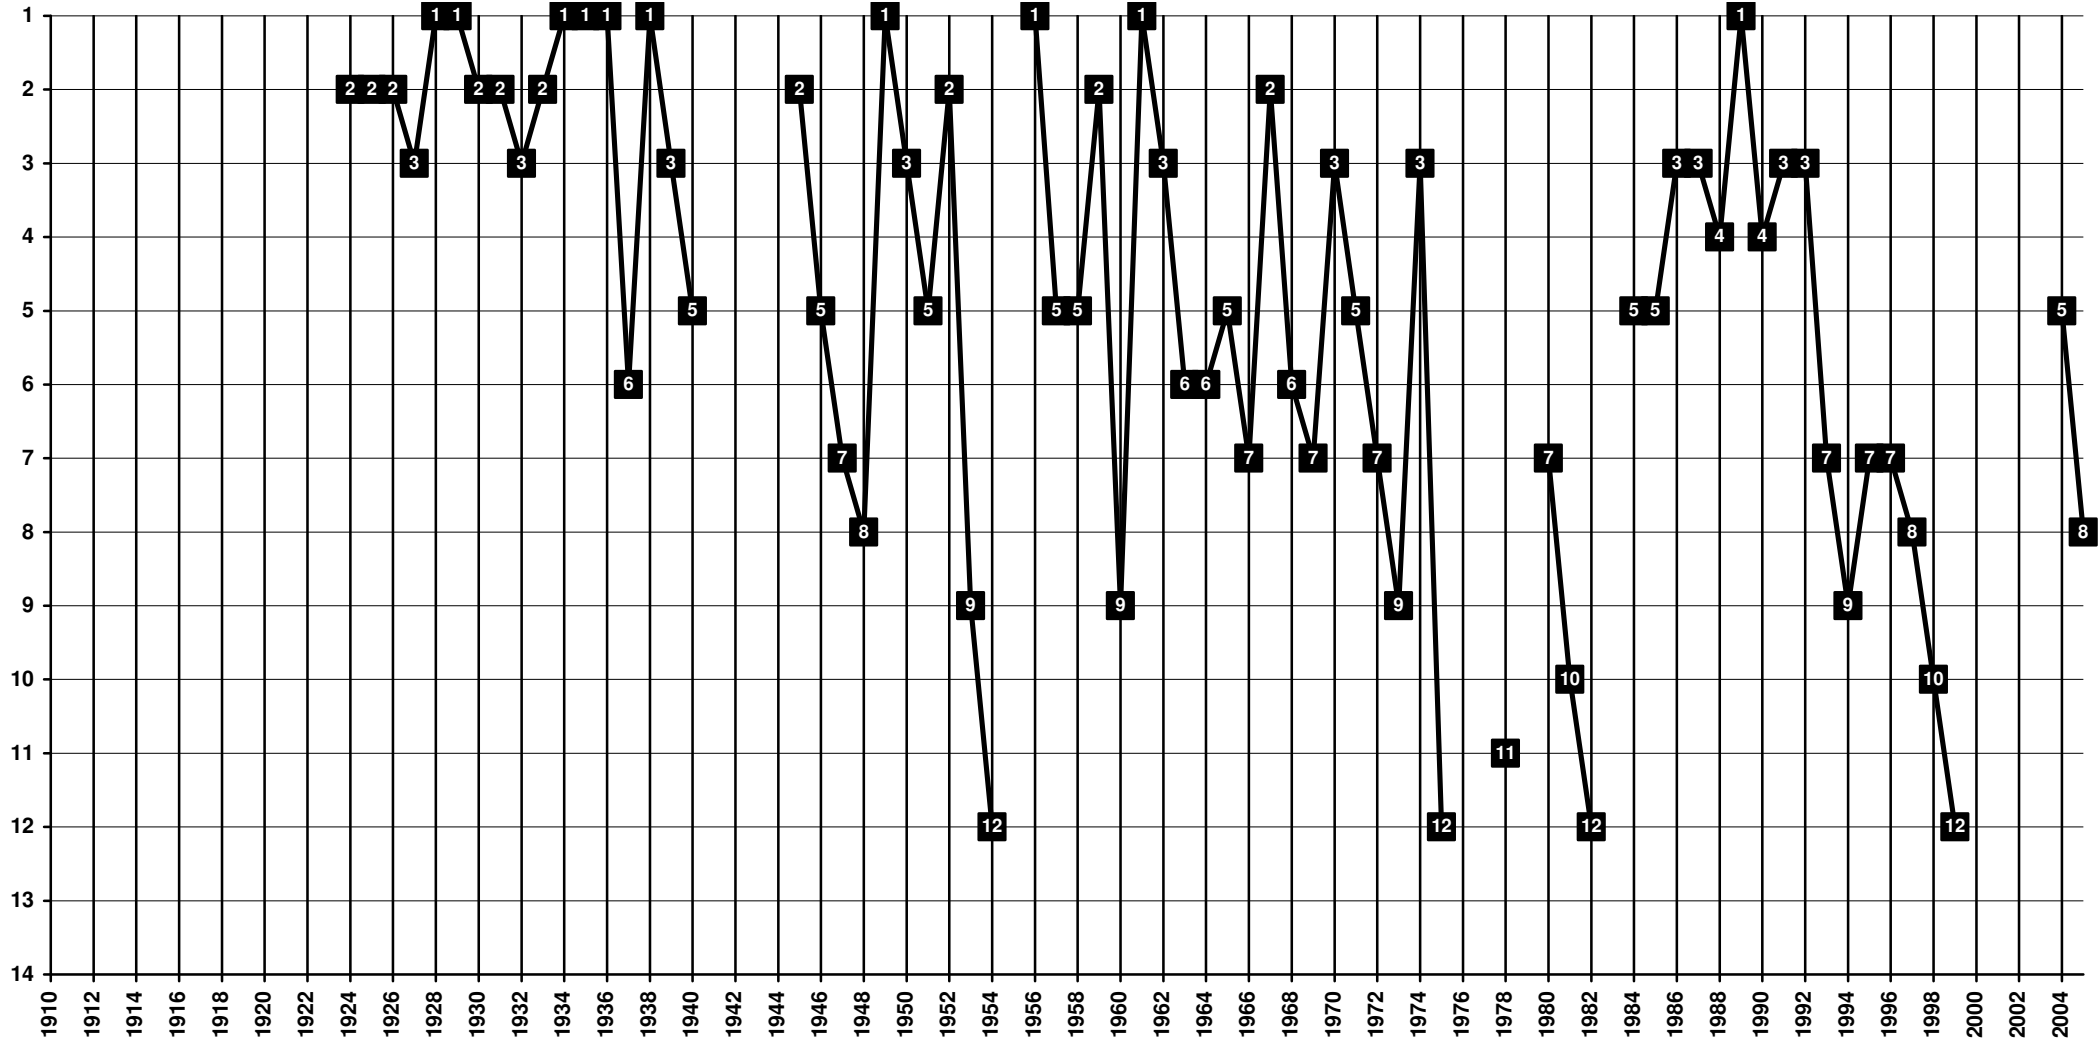

Luxembourg - Tier 1 - Final Table Places

1915 **Avenir Beggen** [Beggen, Luxembourg]

Luxembourg - Tier 1 - Final Table Places

2004 merge of RM 86 Luxemburg and FC Hamm 37 to RM Hamm | 2006 **RM Hamm Benfica** [Hamm, Luxembourg]

Luxembourg - Tier 1 - Final Table Places

1946 **US Hostert** [Hostert - Hueschtert]

Luxembourg - Tier 1 - Final Table Places

1923 merge of Racing Club Luxemburg and Sporting Club Luxemburg -2005 merged with Alliance 01 Luxemburg and Union Luxemburg to Union Luxemburg **Spora Luxemburg** [Luxembourg - Lëtzebuerg - Luxemburg]