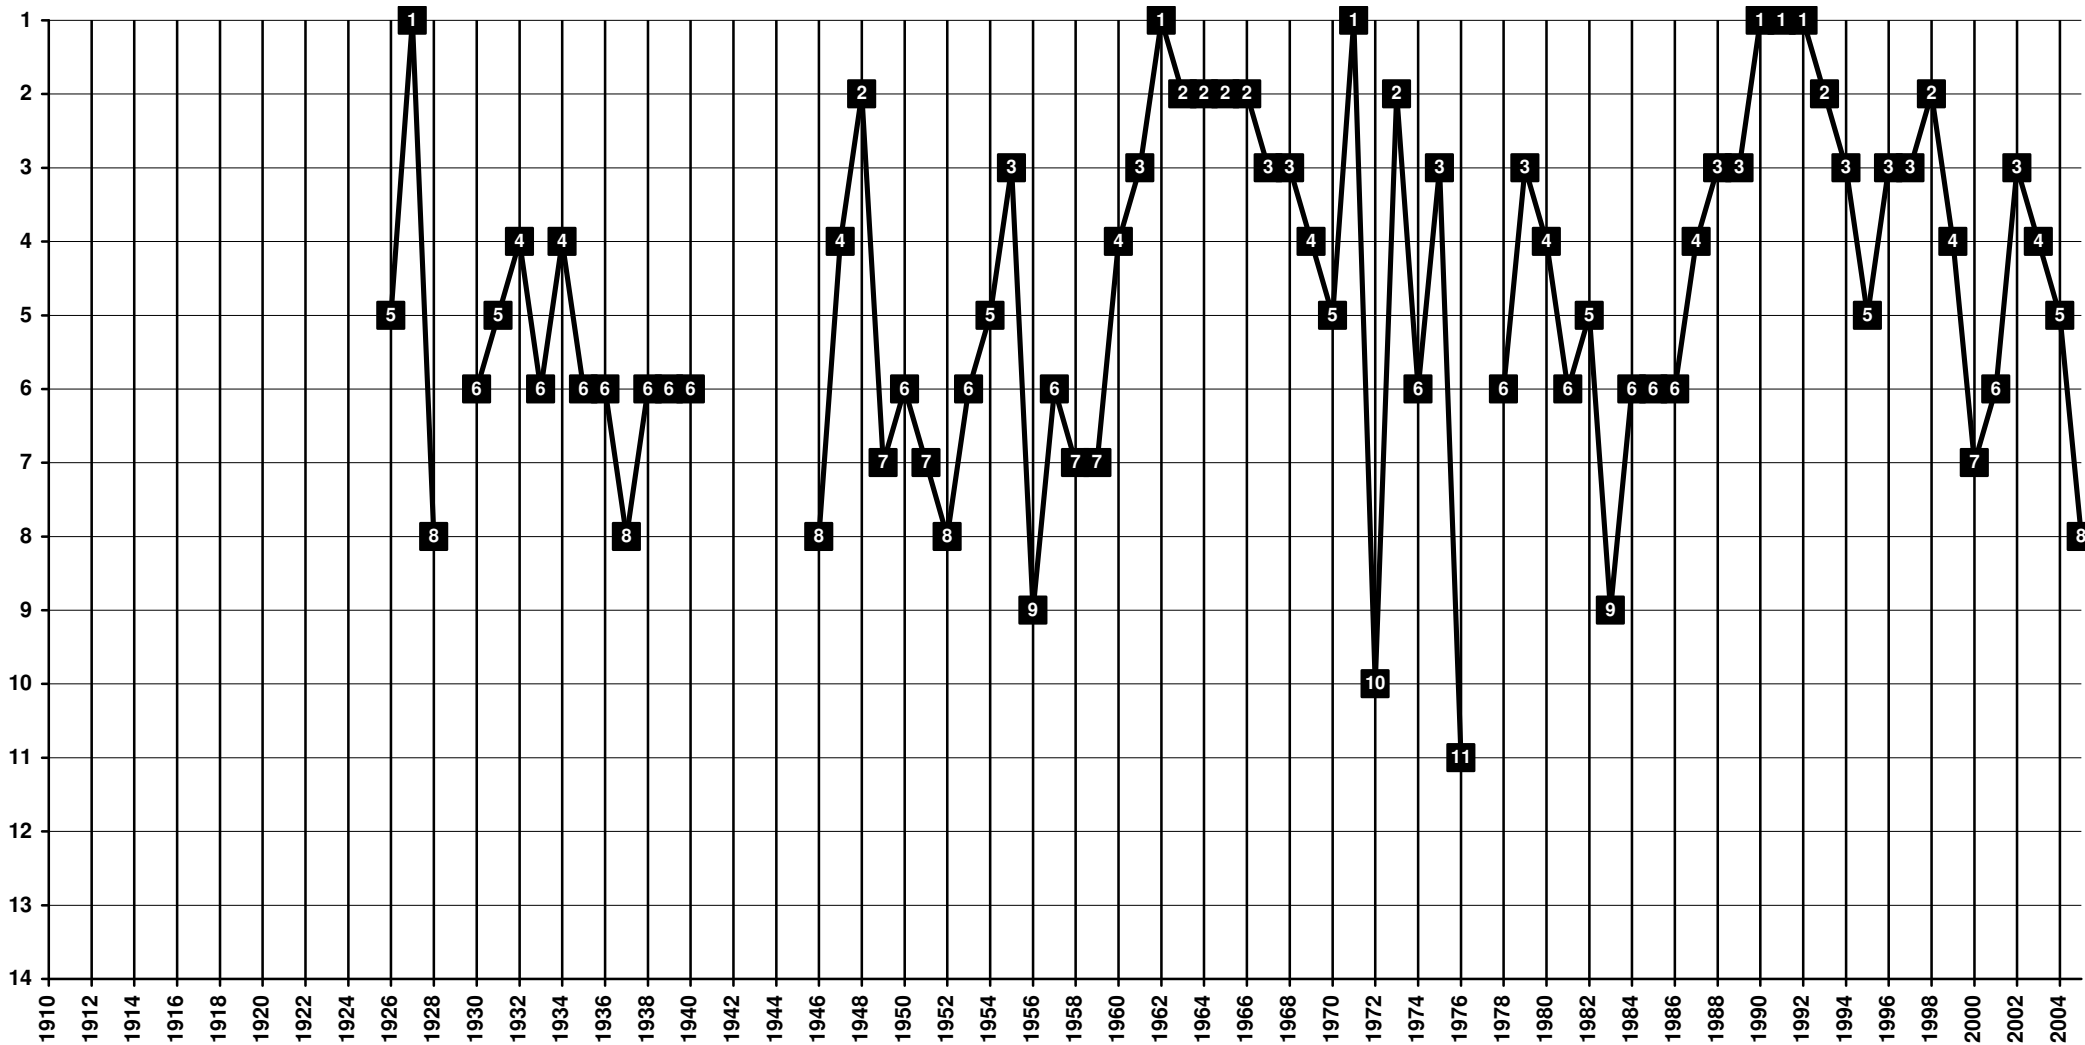

Luxembourg - Tier 1 - Final Table Places

1925 merge of US Hollerich Bonnevoie and Jeunesse Sportive Verlorenkost -2005 merged with Alliance 01 Luxembourg and Spora Luxembourg to Union Luxembourg **Union (Sportive) Luxembourg** [Luxembourg - Lëtzebuerg - Luxembourg]