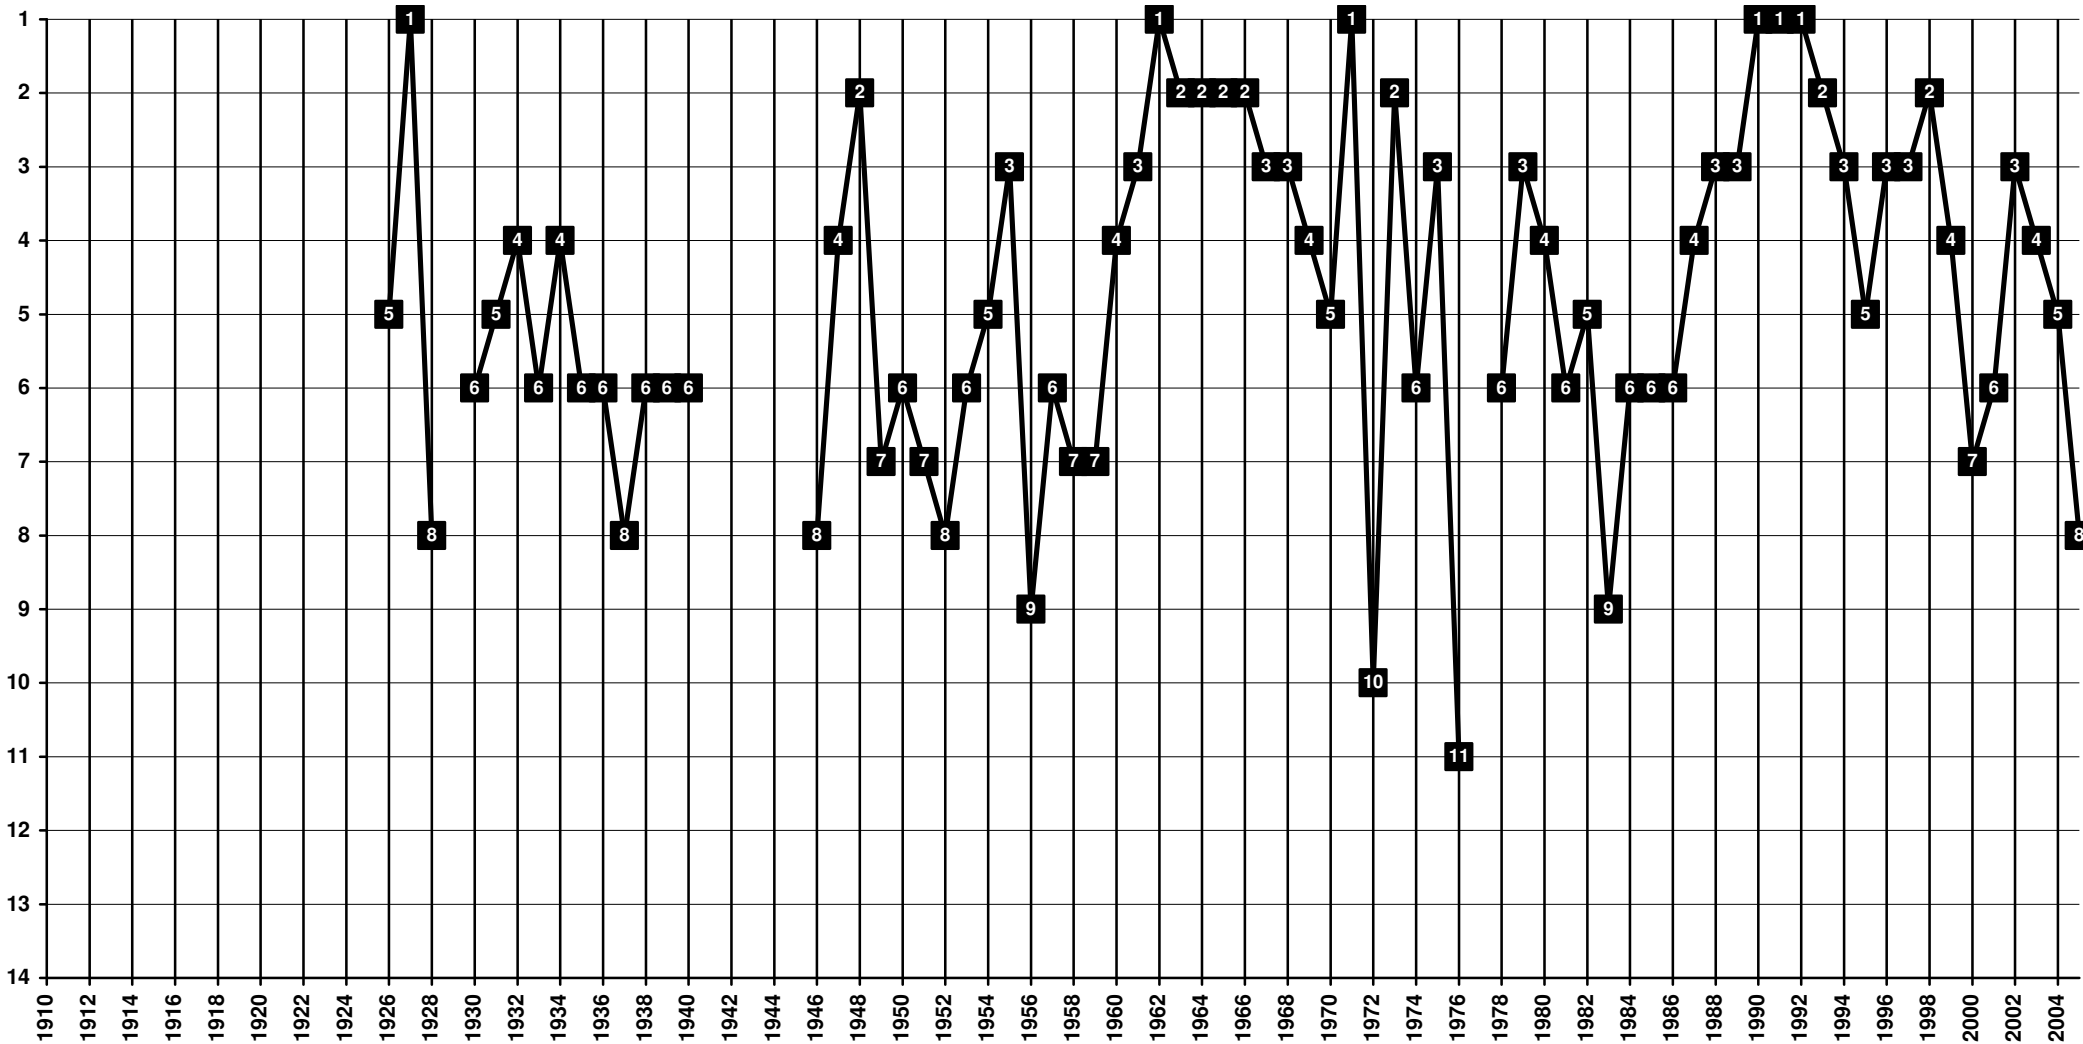

Luxembourg - Tier 1 - Final Table Places

1925 merge of US Hollerich Bonnevoie and Jeunesse Sportive Verlorenkost -2005 merged with Alliance 01 Luxembourg and Spora Luxembourg to Union Luxembourg **Union (Sportive) Luxembourg** [Luxembourg - Lëtzebuerg - Luxembourg]