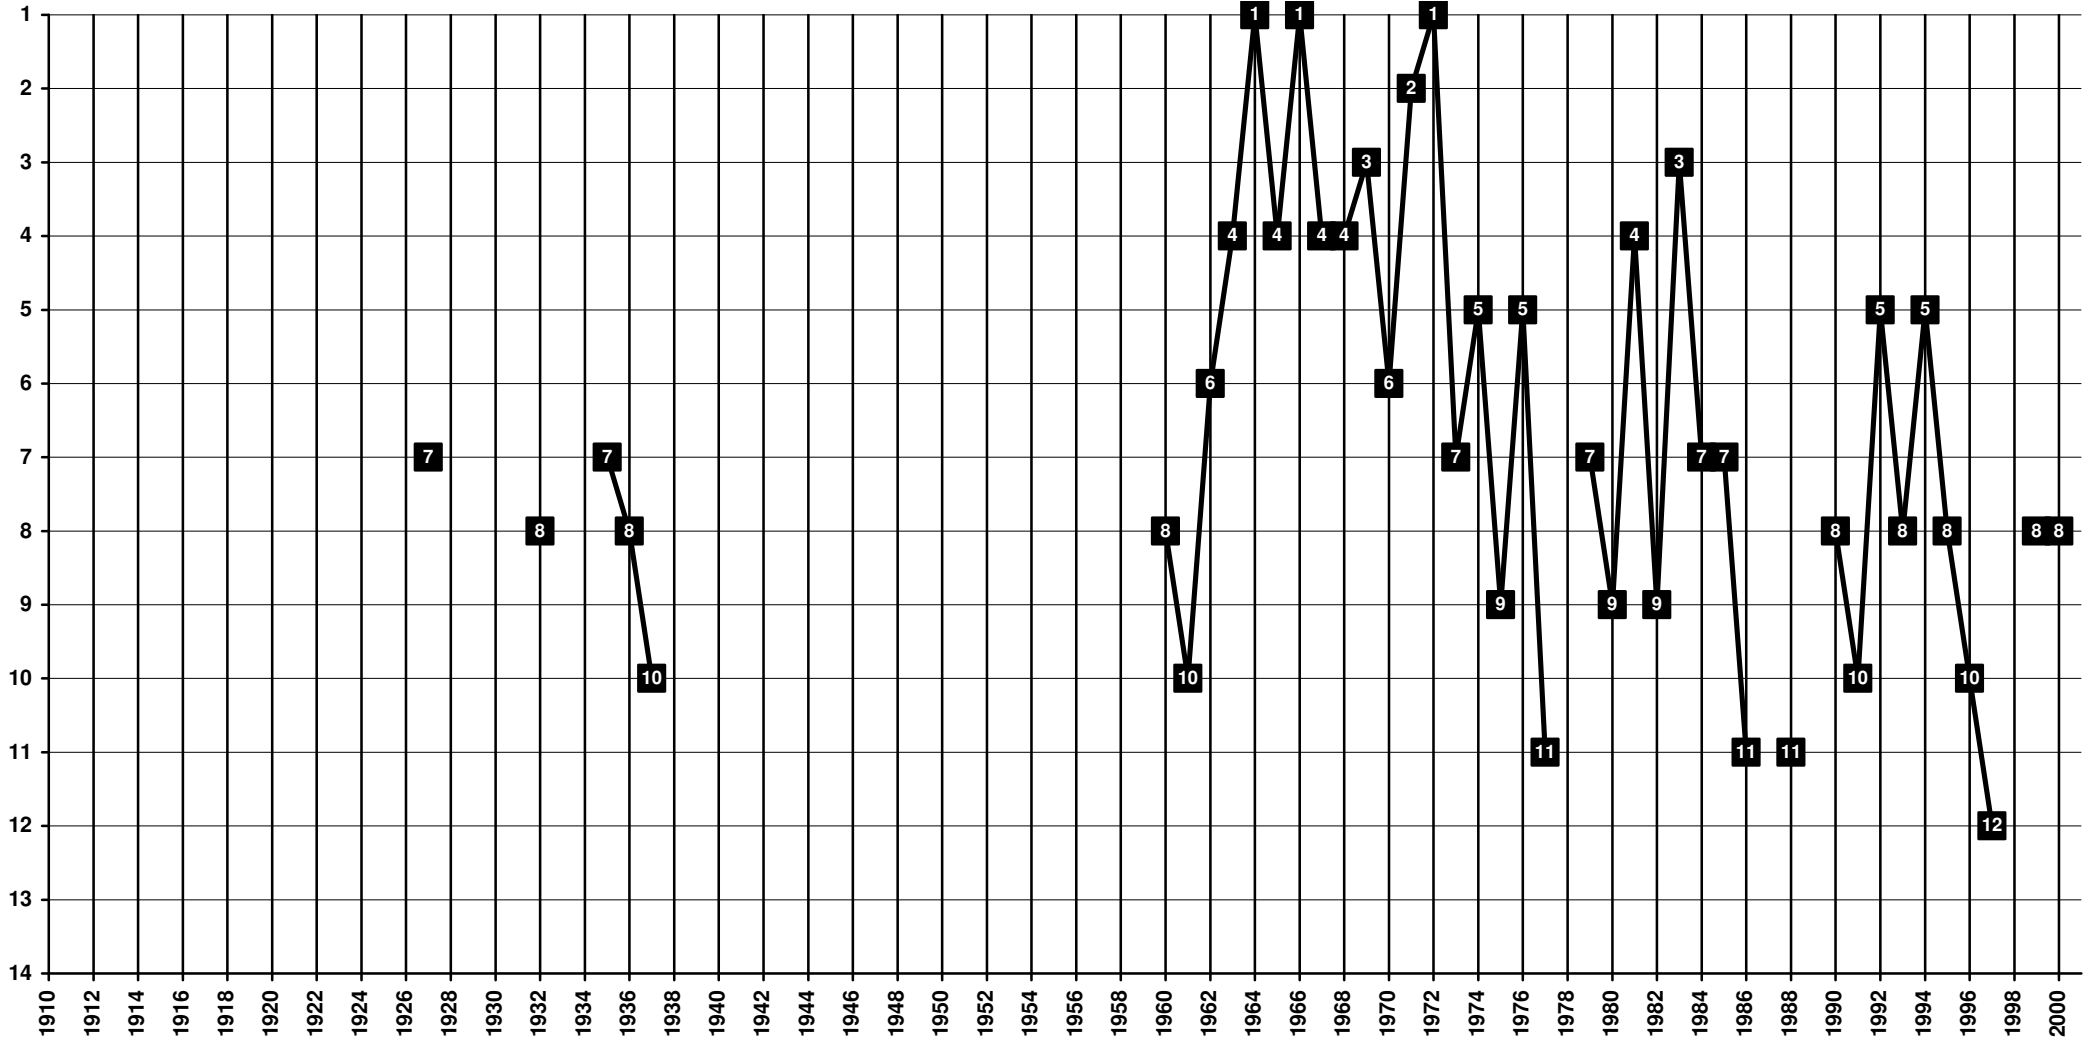

Luxembourg - Tier 1 - Final Table Places

1922-2001 merged with CS Hollerich to Alliance 01 Luxembourg **Aris Bonneweg** [Bonnevoie - Bouneweg - Bonneweg, Luxembourg]