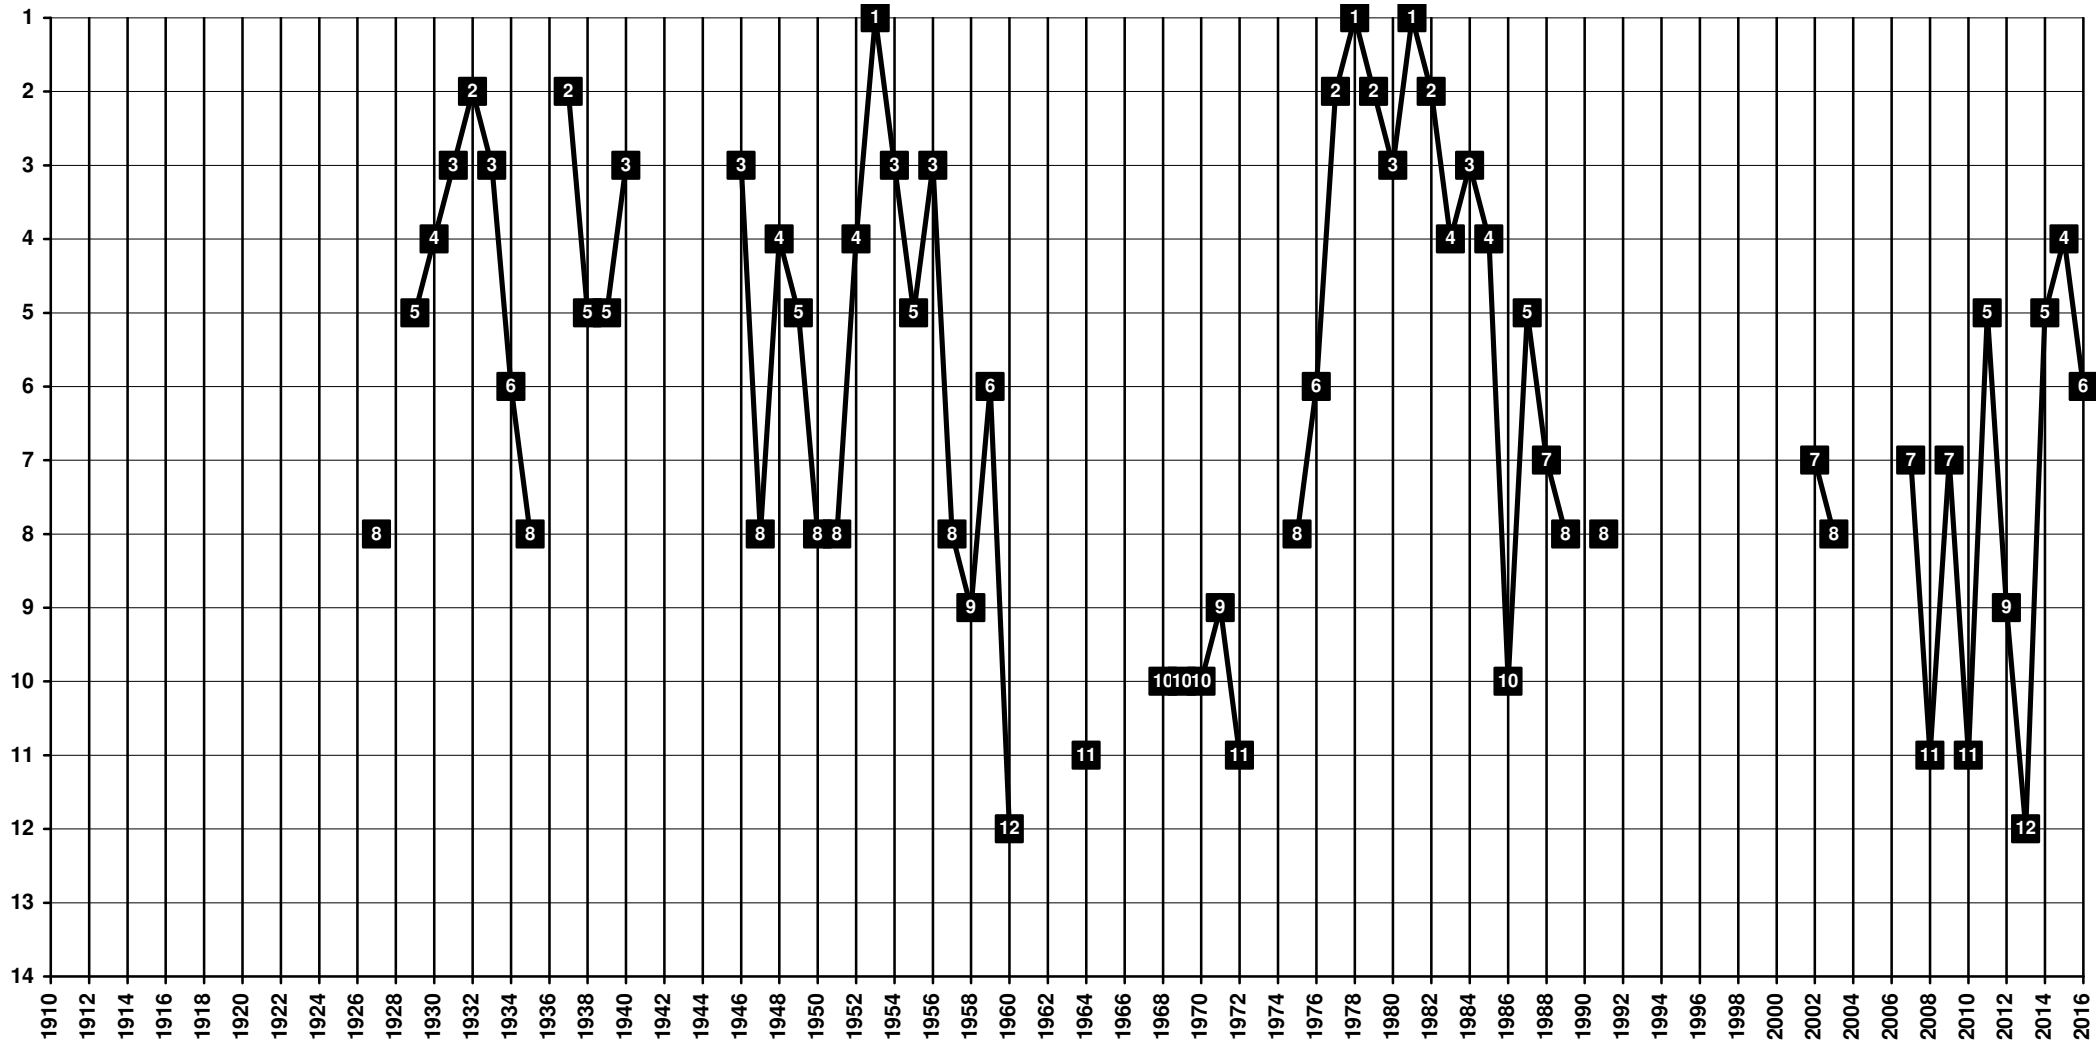

Luxembourg - Tier 1 - Final Table Places

1919 **Progrès Niederkorn** [Niedercorn - Nidderkuer - Niederkorn]