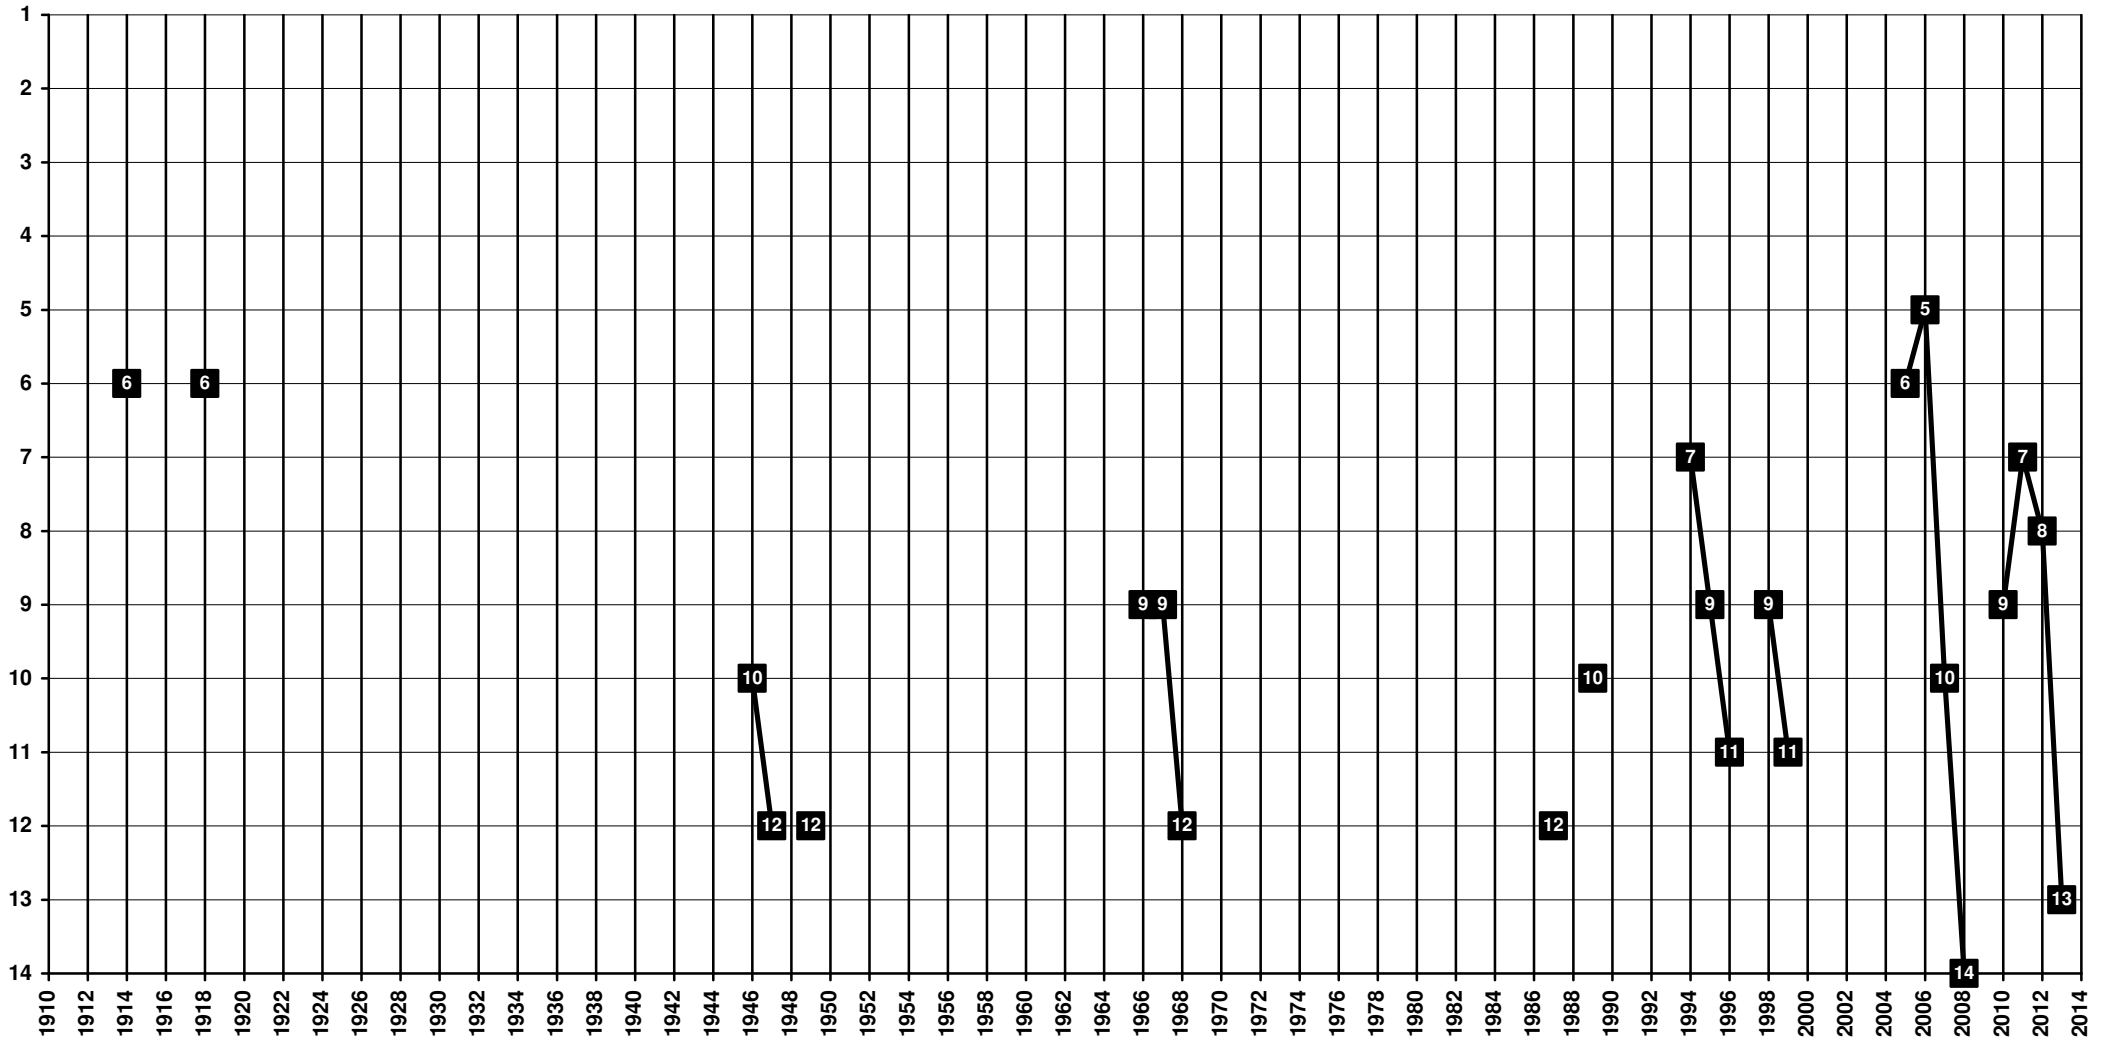

Luxembourg - Tier 1 - Final Table Places

1910-2015 merged with Titus Lamadelaine to Union Titus Petingen to **CS Petingen** [Pétange - Péteng - Petingen]