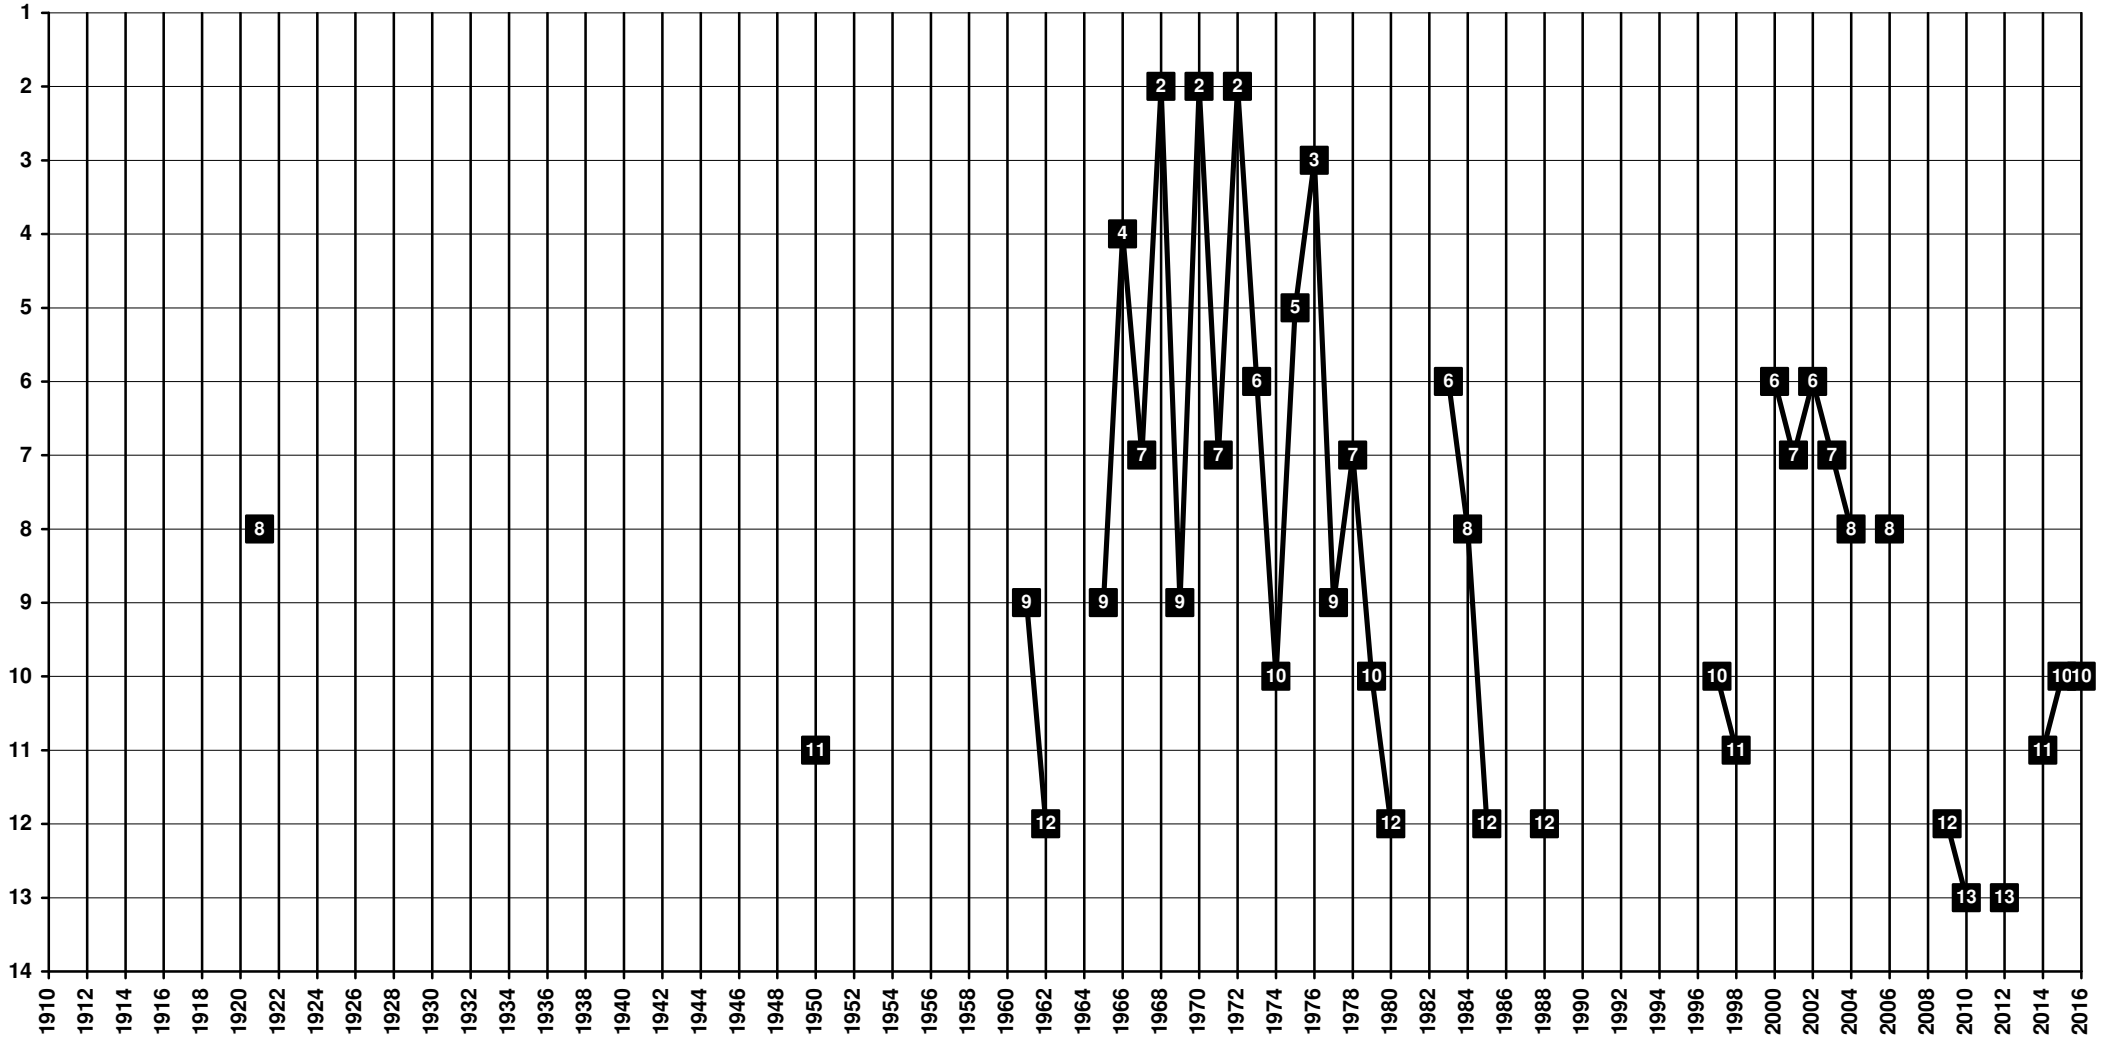

Luxembourg - Tier 1 - Final Table Places

1908 **US Rümelingen** [Rumelange - Rëmeleng - Rümelingen]