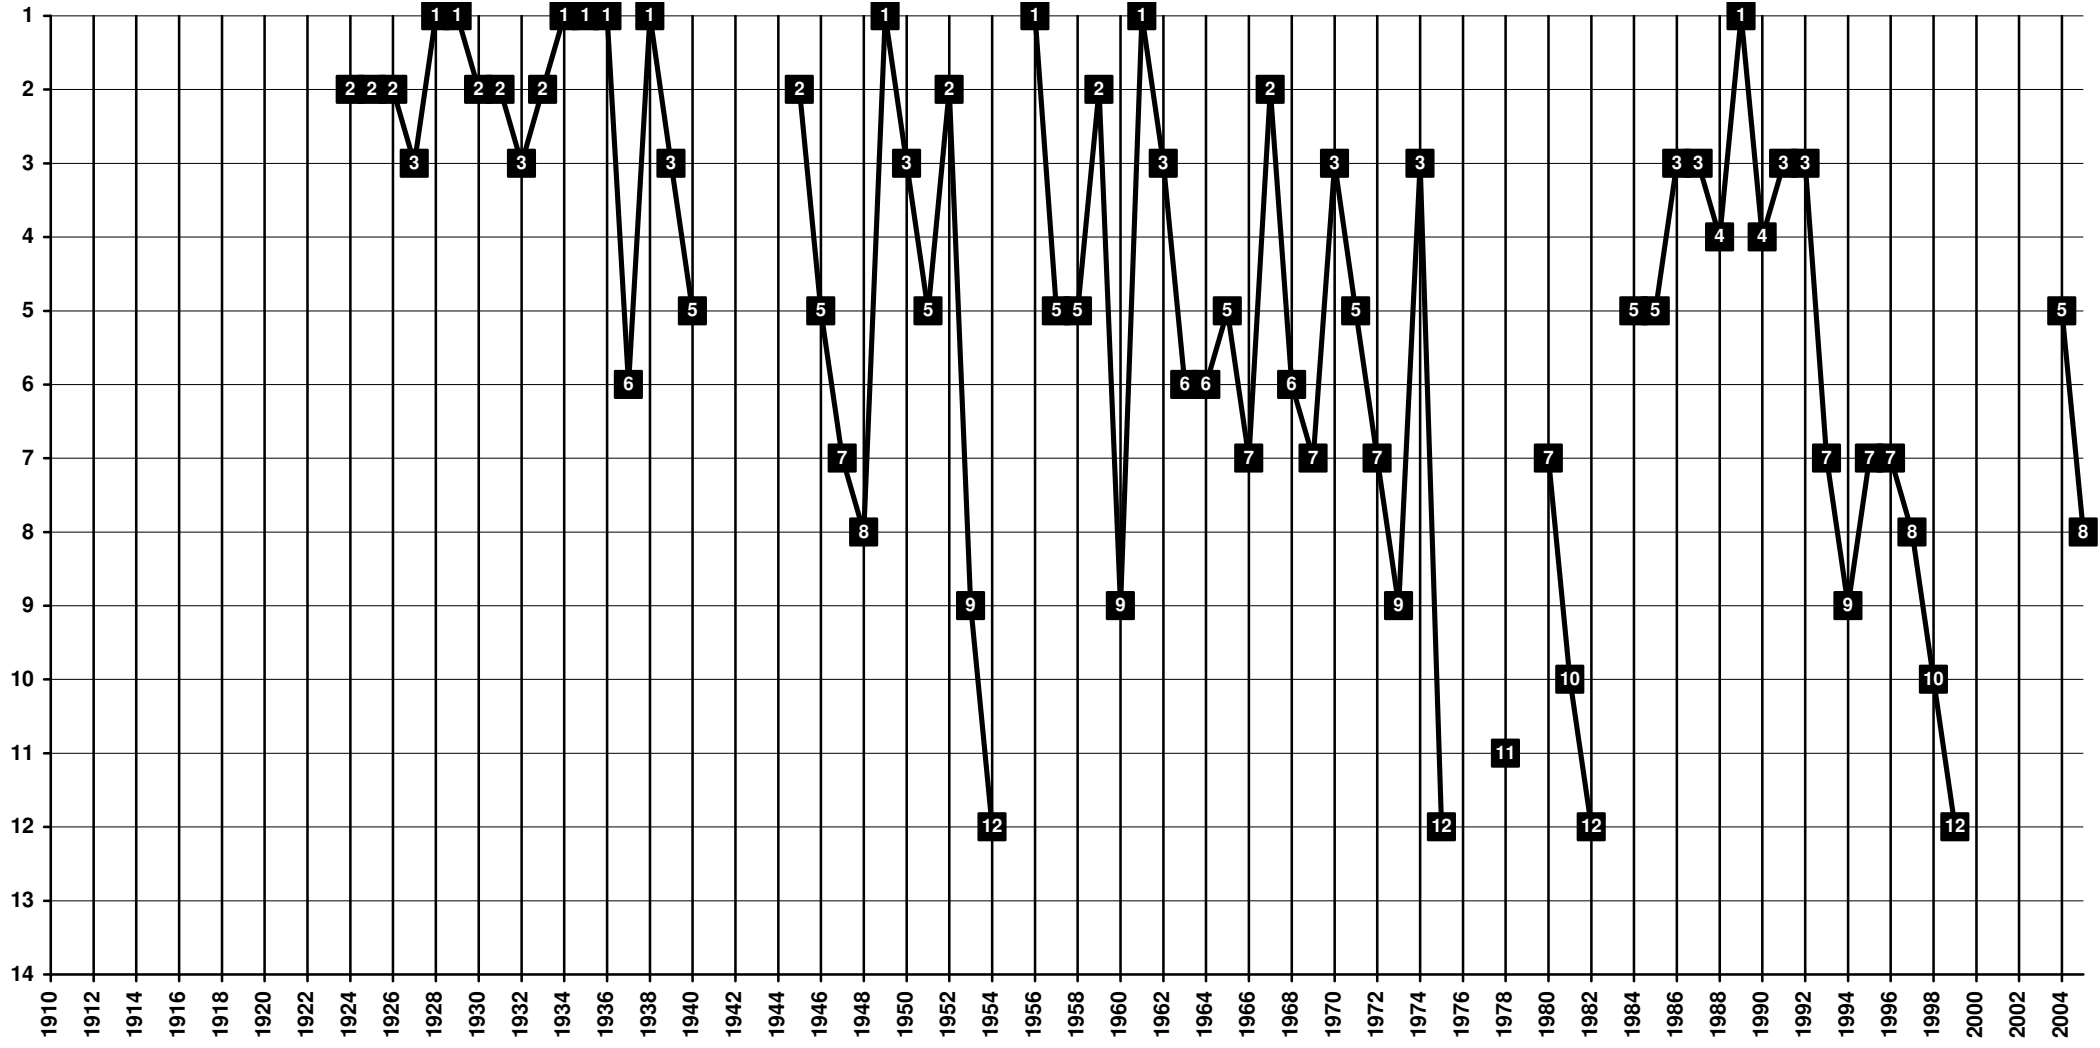

Luxembourg - Tier 1 - Final Table Places

1923 merge of Racing Club Luxemburg and Sporting Club Luxemburg -2005 merged with Alliance 01 Luxemburg and Union Luxemburg to Union Luxemburg **Spora Luxemburg** [Luxembourg - Lëtzebuerg - Luxemburg]