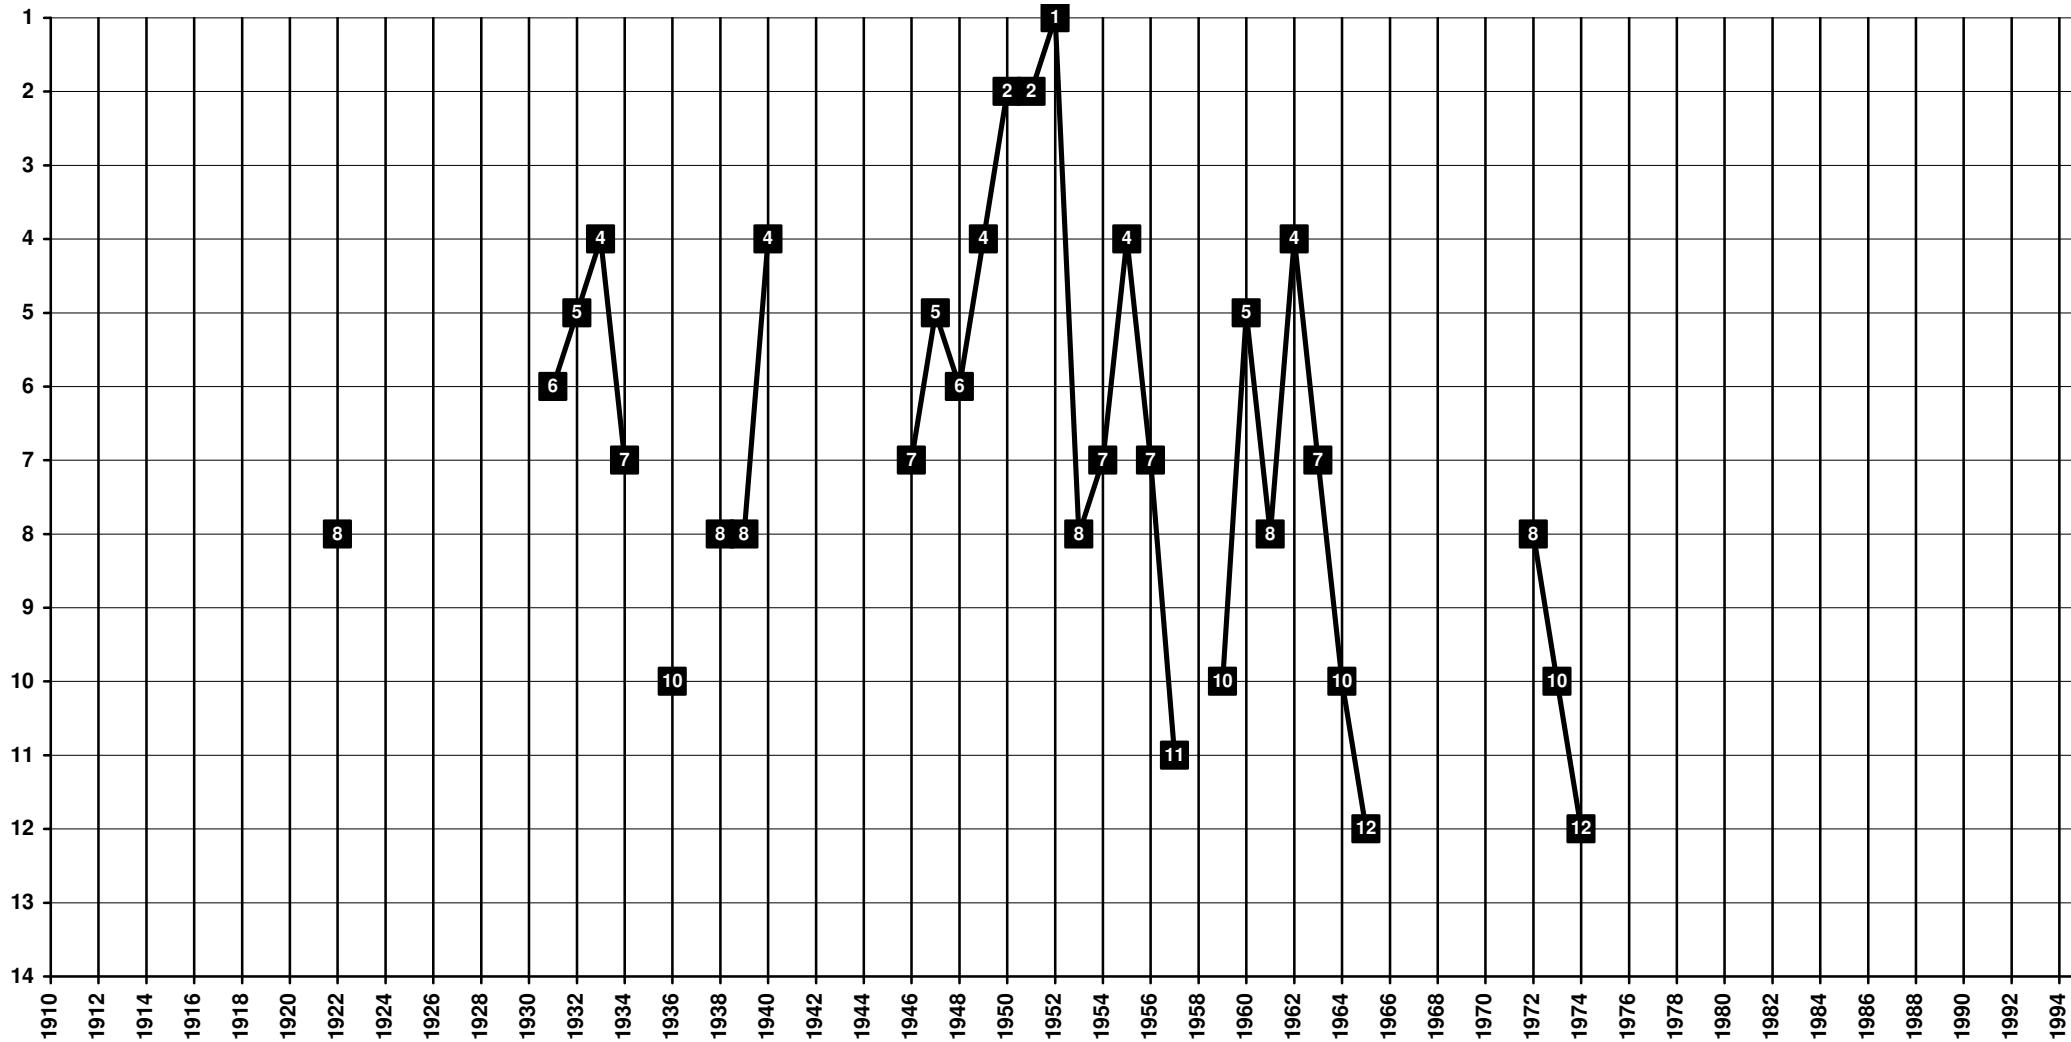

Luxembourg - Tier 1 - Final Table Places

1912-1995 merged with Amis des Sports Schifflingen to FC Schifflingen 95 **The National Schifflingen** [Schiffange - Schëffleng - Schifflingen]