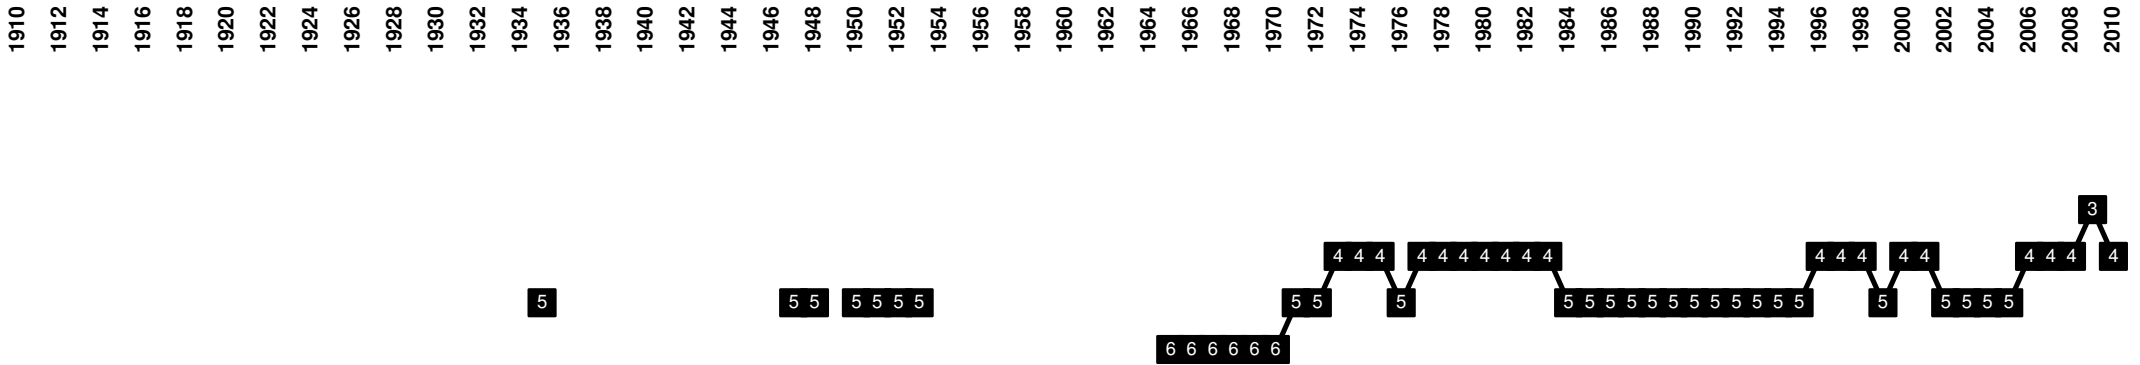

1934-1935, 1946-1955, 1964-2010 merged with AS Remich to Union Remich/Bous **US Bous** [Bous - Bus]