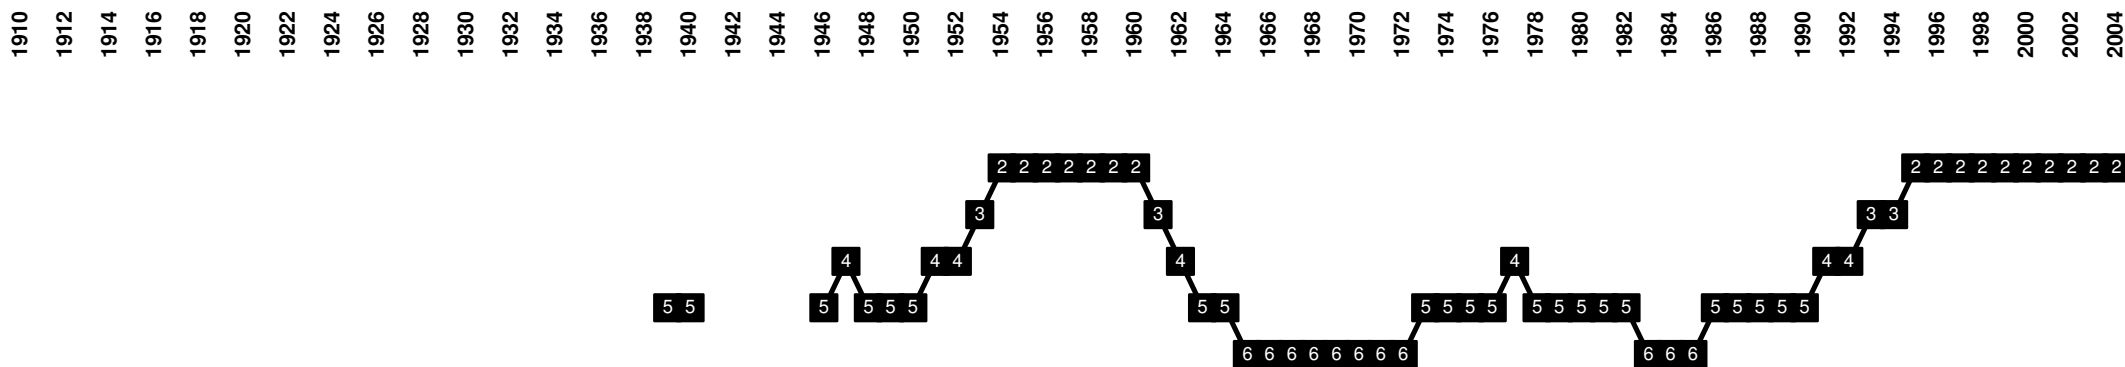

1937-2004 merged with RM 86 Luxemburg to RM Hamm **FC Hamm 37** [Hamm, Luxembourg]