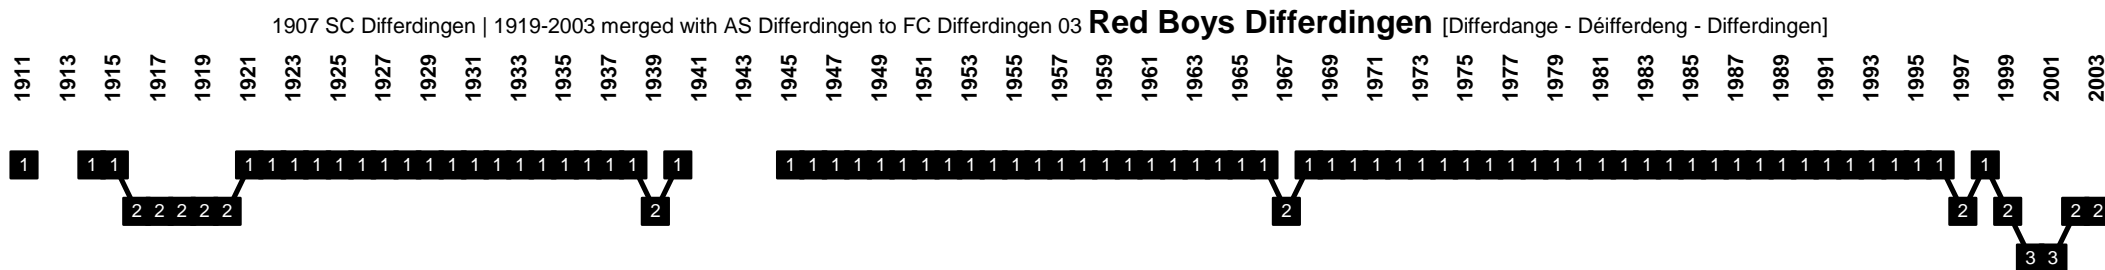

Luxembourg - Divisional Movements