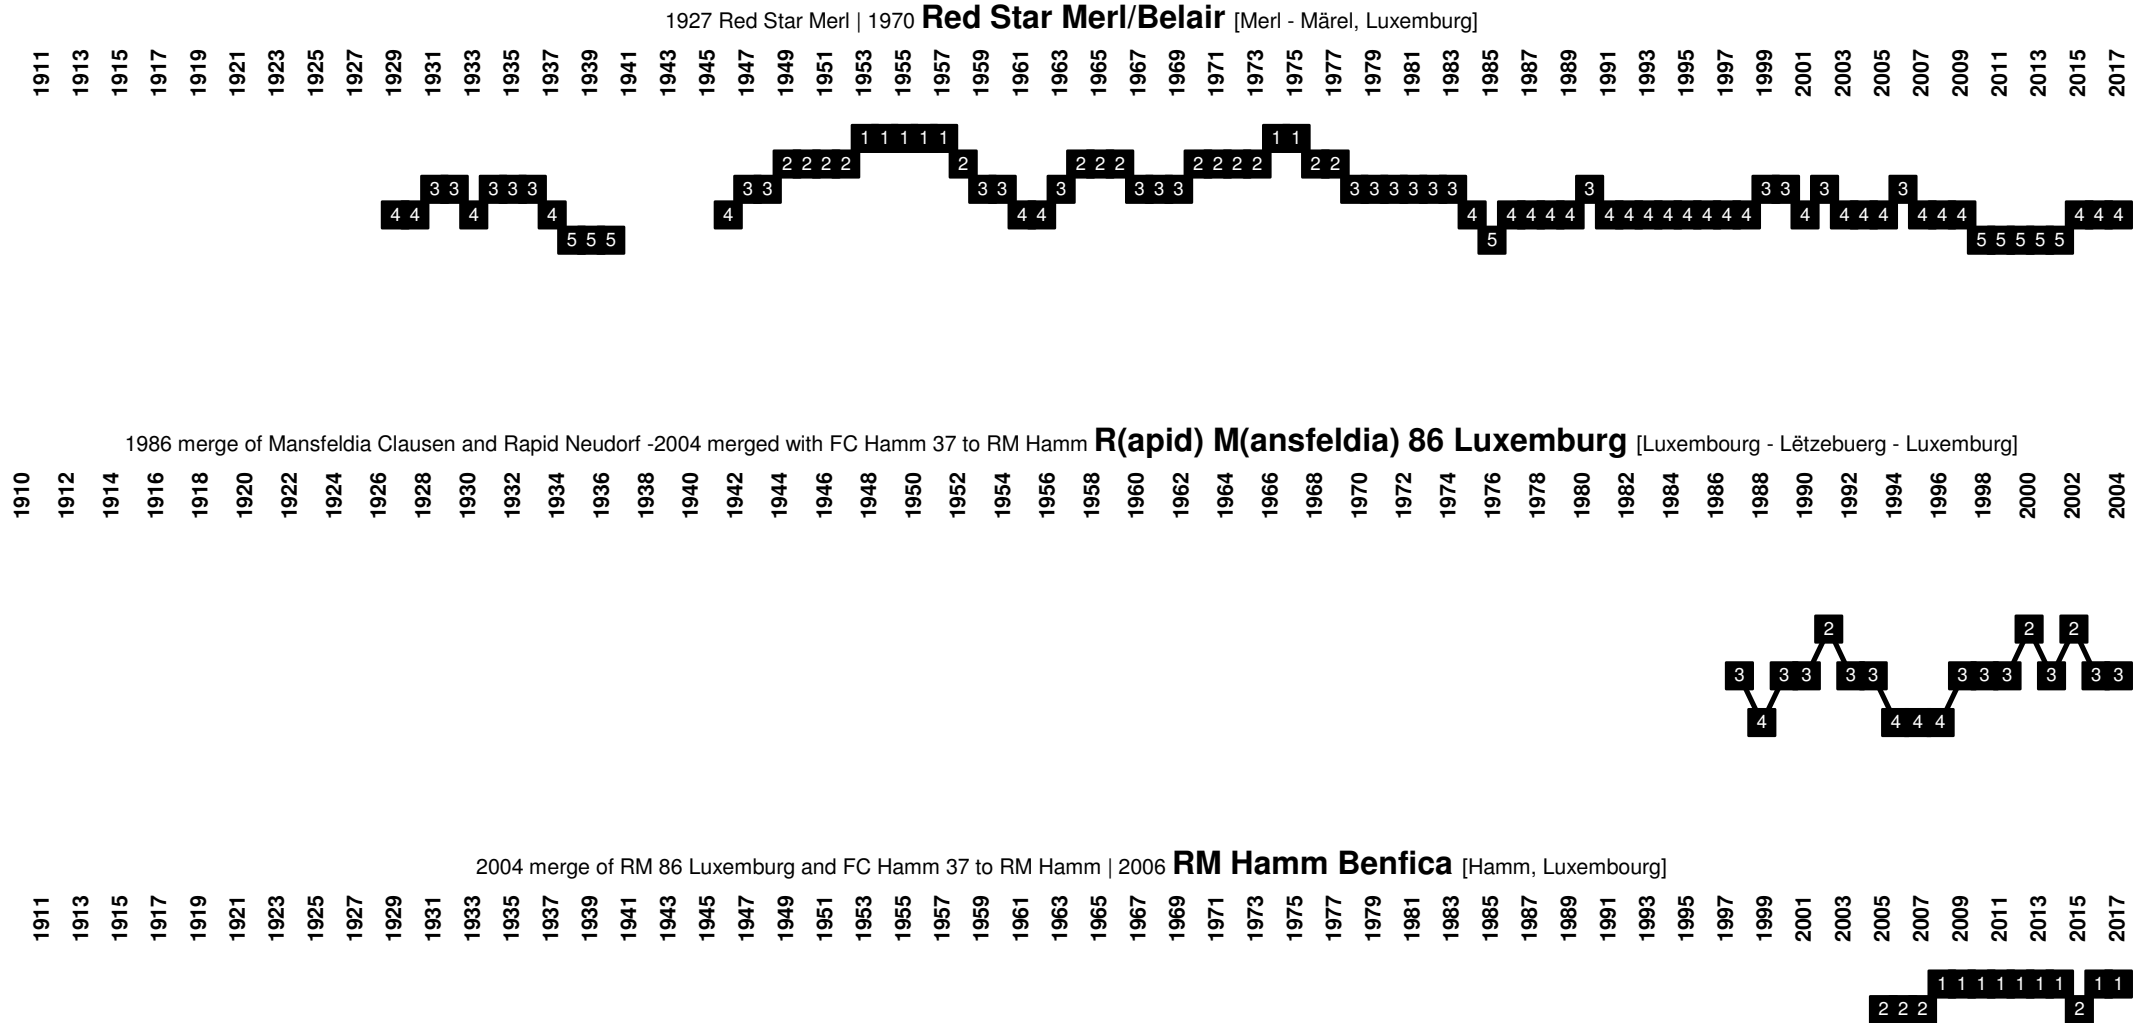

Luxembourg - Divisional Movements