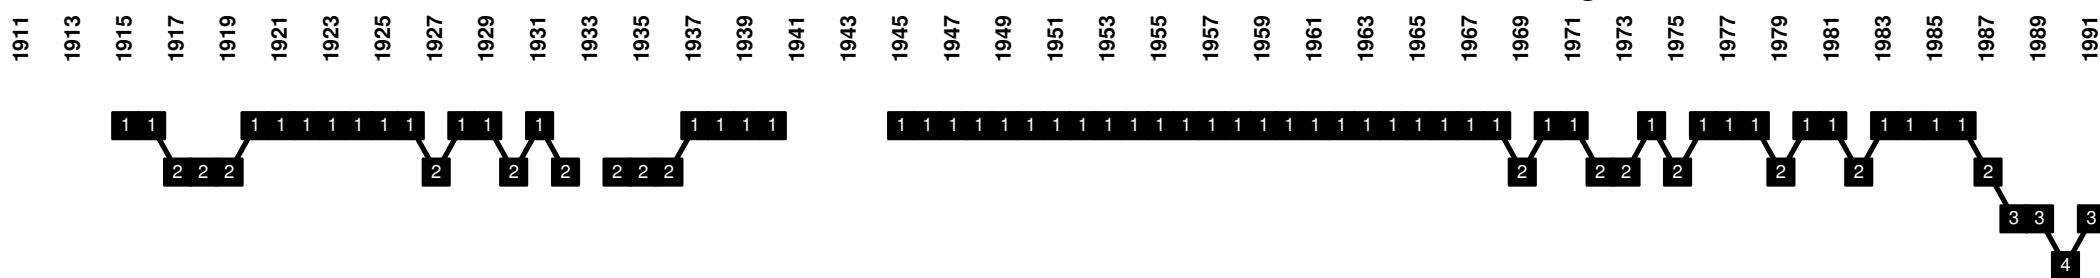

1908 Gallia Düdelingen | 1912 Sparta Düdelingen | 1913-1991 merged with Alliance Düdelingen and US Düdelingen to F91 Düdelingen **Stade Düdelingen** [Dudelange - Diddeleng - Düdelingen]