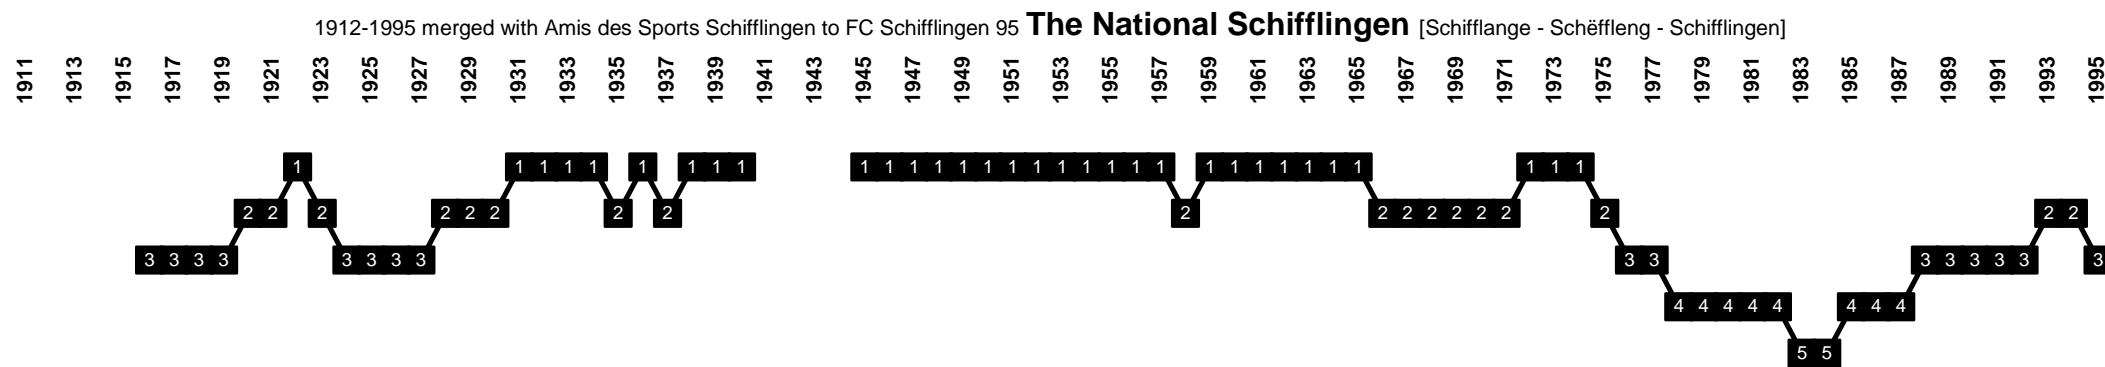

Luxembourg - Divisional Movements