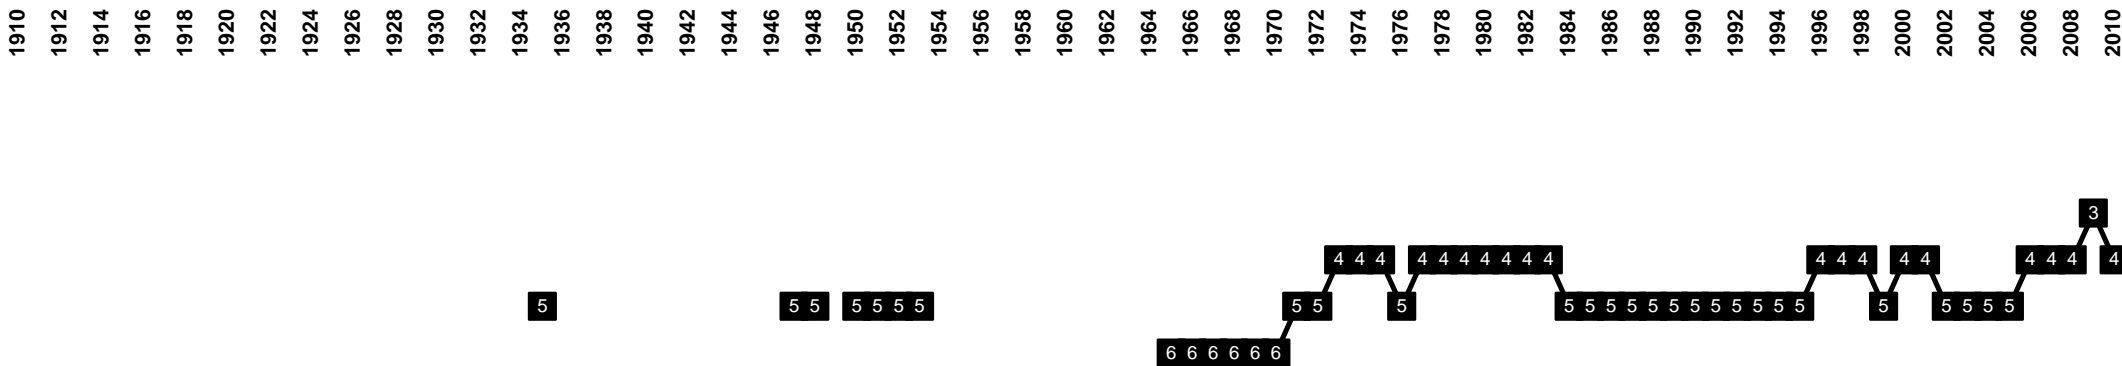

1934-1935, 1946-1955, 1964-2010 merged with AS Remich to Union Remich/Bous **US Bous** [Bous - Bus]