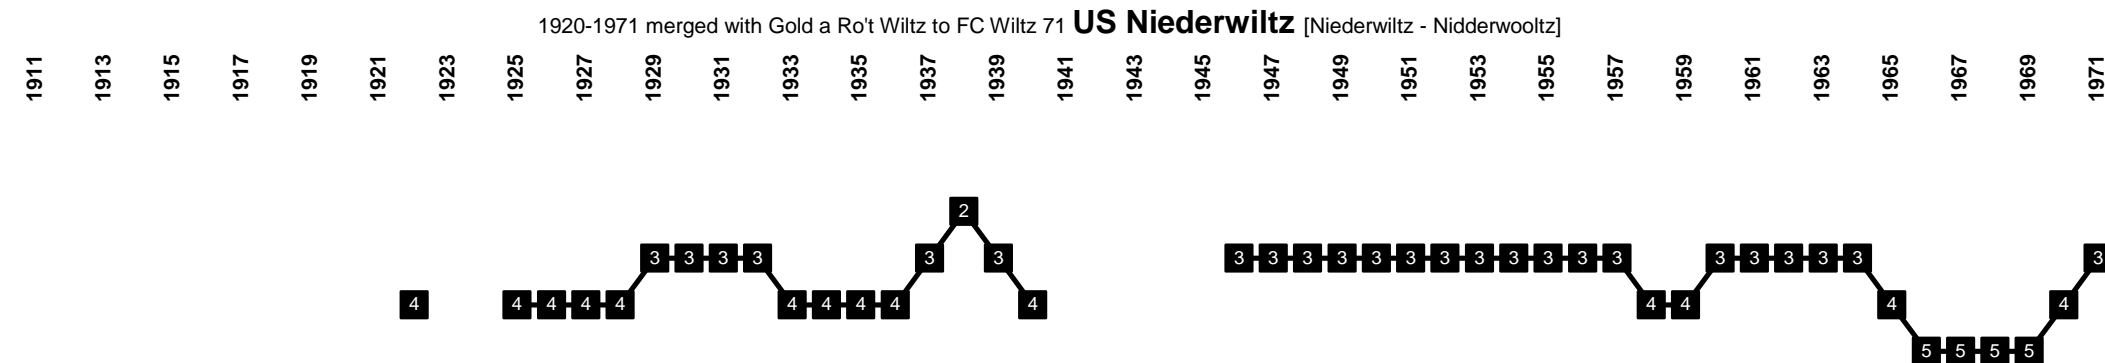

Luxembourg - Divisional Movements