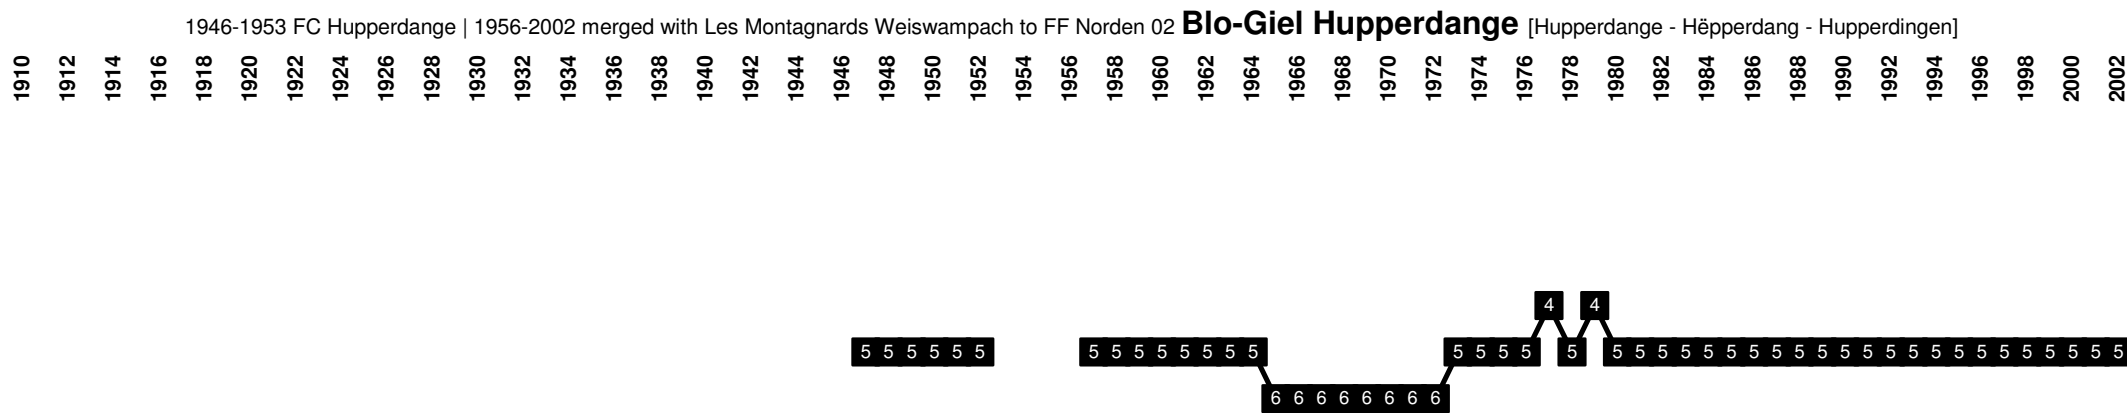

Luxembourg - Divisional Movements