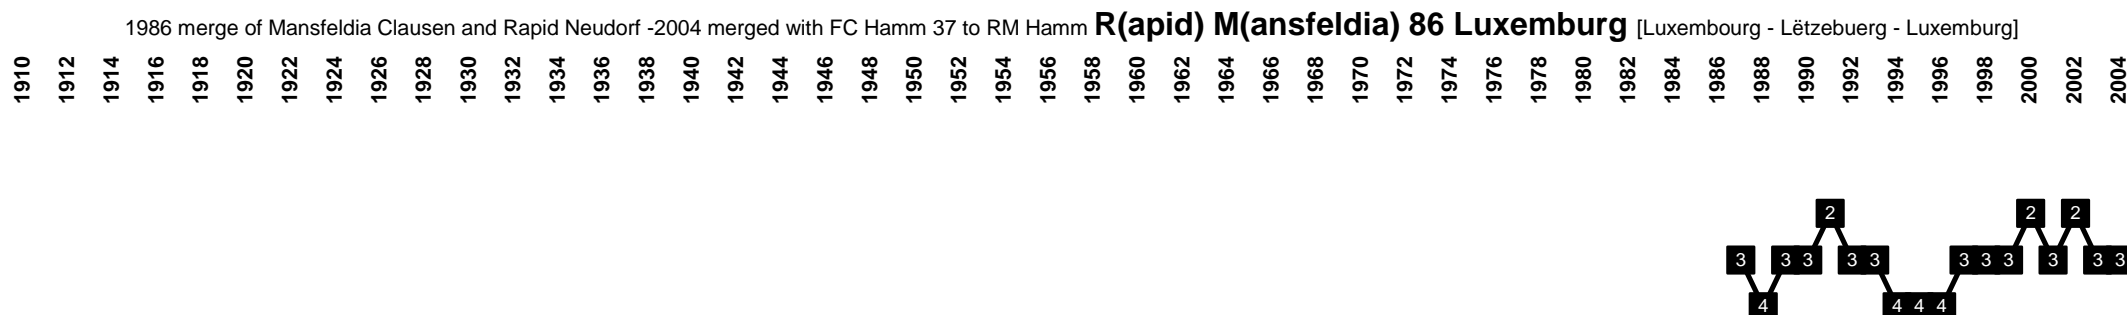

Luxembourg - Divisional Movements