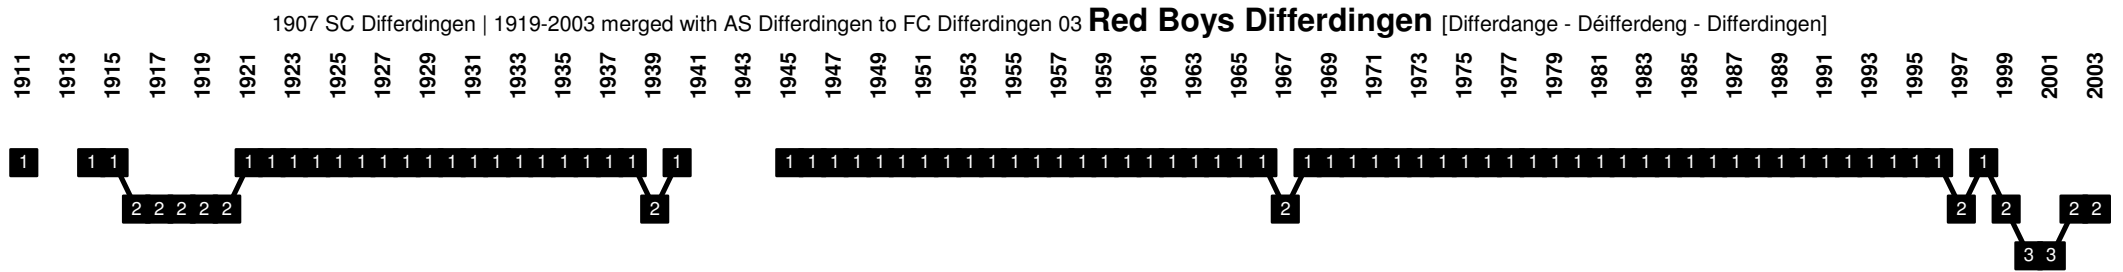

Luxembourg - Divisional Movements