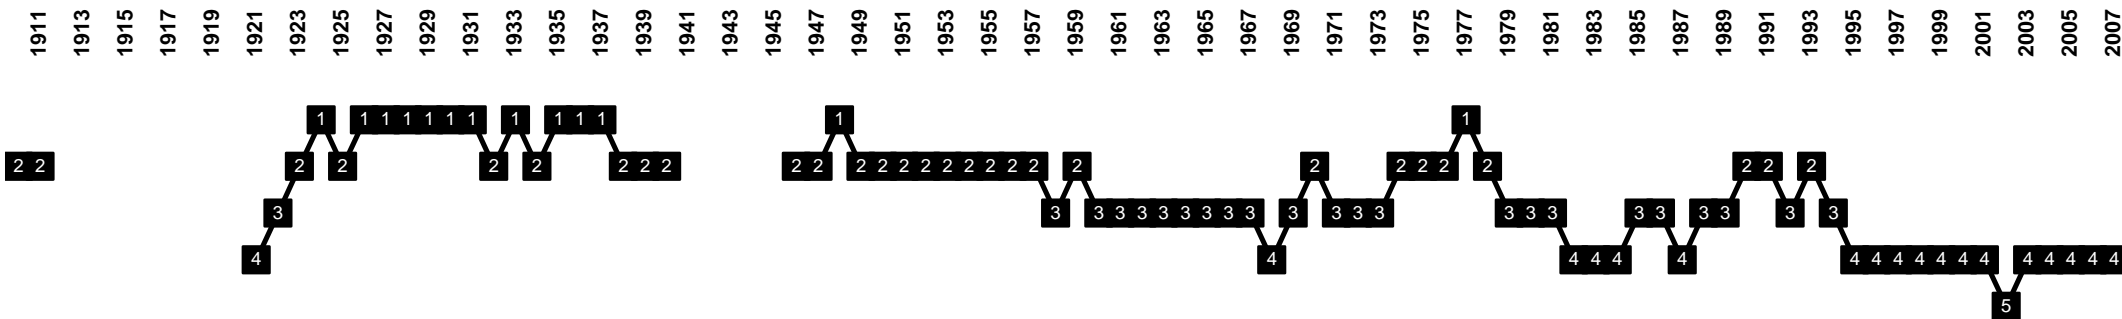

1909-1911 FC Pfaffenthal 1909 | 1919-2007 merged with Egalité Weimerskirch to FC Red Black/Egalité Pfaffenthal/Weimerskirch **Red Black Pfaffenthal** [Pfaffenthal - Pafendall, Luxembourg]