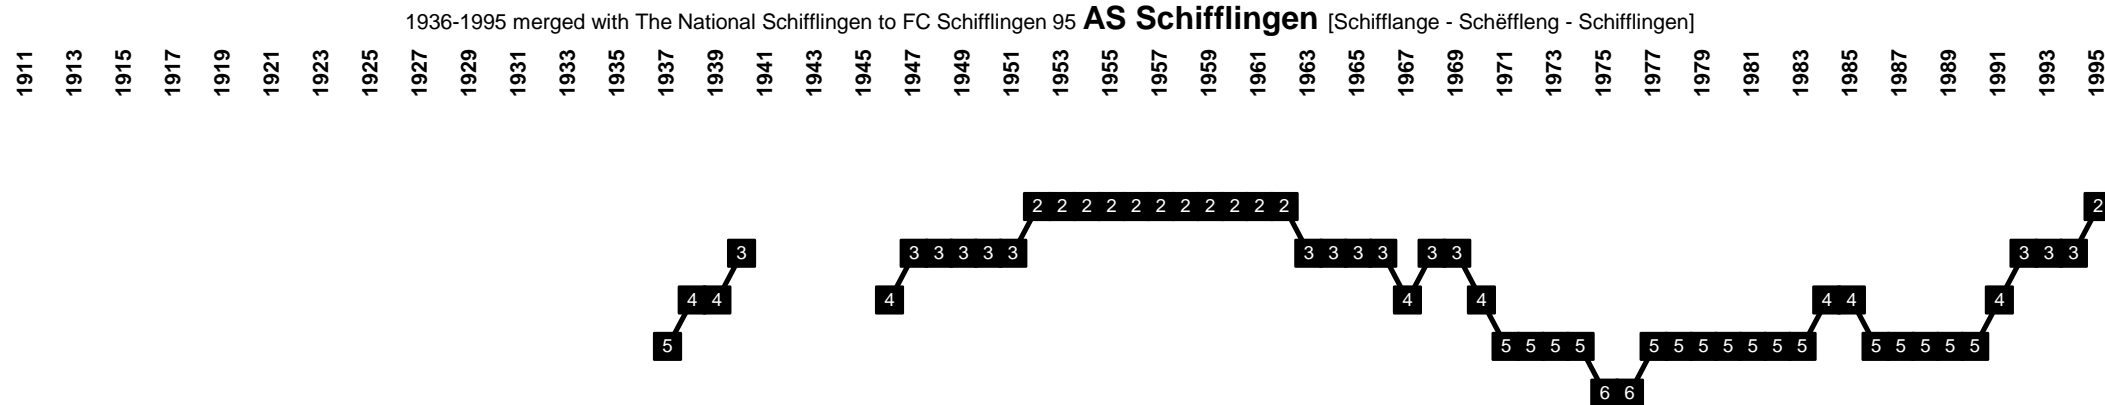

Luxembourg - Divisional Movements