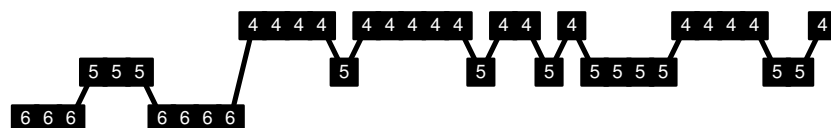

Luxembourg - Divisional Movements

-2002 merged with FC Blo-Giel Hupperdange to FF Norden 02 **Les Montagnards Weiswampach** [Weiswampach - Wäiswampech]

1910 1912 1914 1916 1918 1920 1922 1924 1926 1928 1930 1932 1934 1936 1938 1940 1942 1944 1946 1948 1950 1952 1954 1956 1958 1960 1962 1964 1966 1968 1970 1972 1974 1976 1978 1980 1982 1984 1986 1988 1990 1992 1994 1996 1998 2000 2002