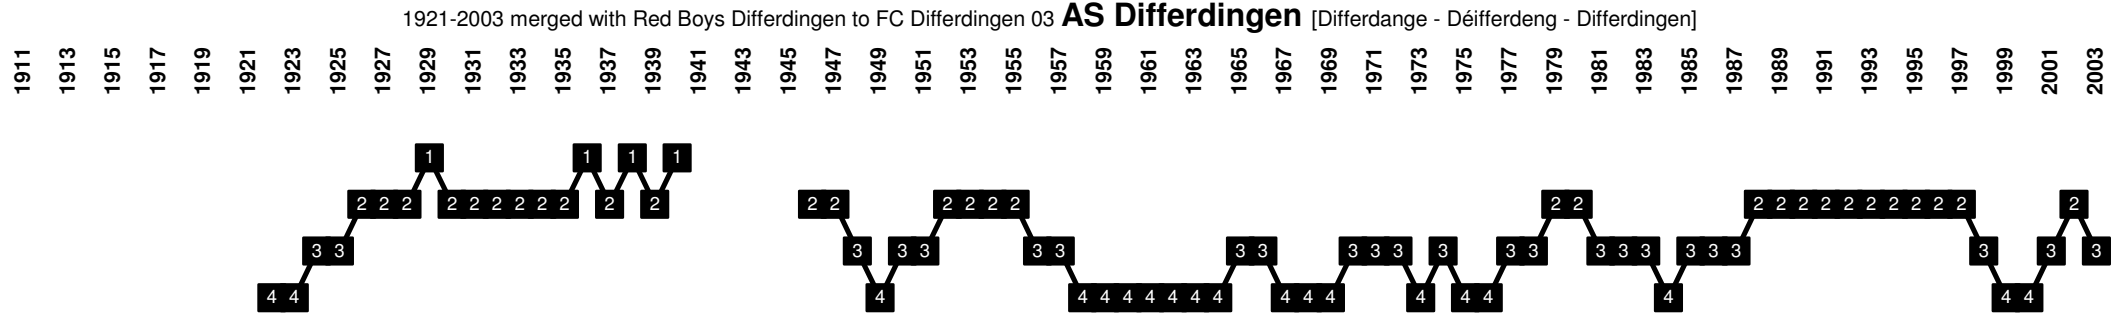

Luxembourg - Divisional Movements