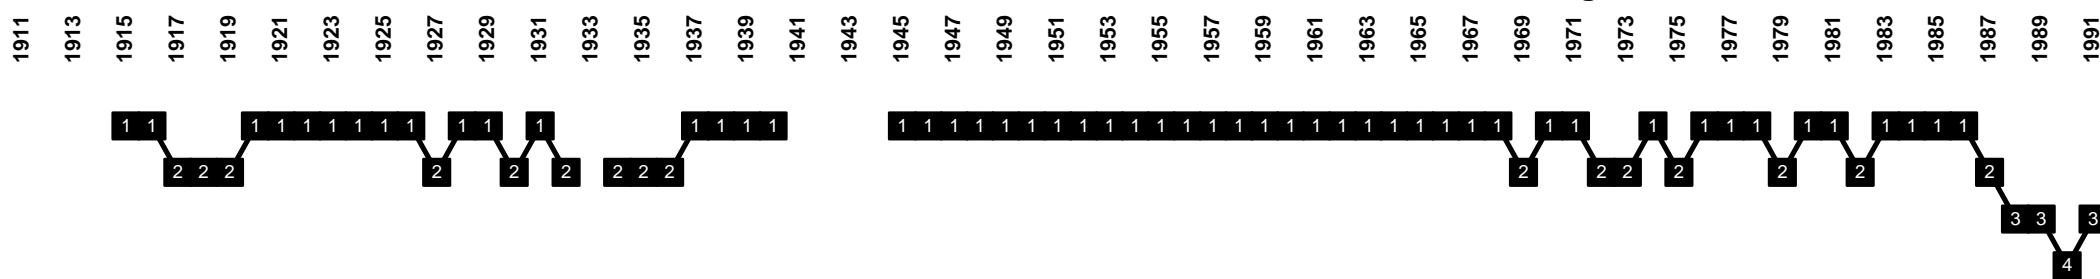

1908 Gallia Düdelingen | 1912 Sparta Düdelingen |1913-1991 merged with Alliance Düdelingen and US Düdelingen to F91 Düdelingen **Stade Düdelingen** [Dudelange - Diddeleng - Düdelingen]