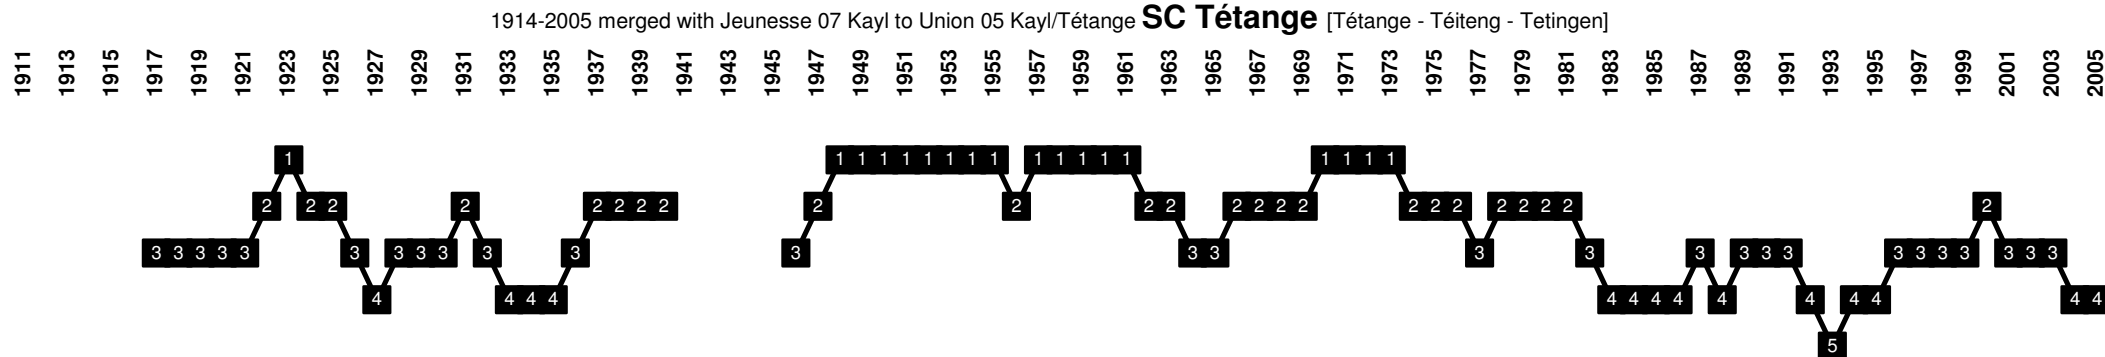

1933 Alisontia Steinsel [Steinsel - Steesel]

1922 Una Strassen [Strassen - Stroossen]

1948-1977 (merged with FC Harlange to GB Harlange/Tarchamps) Tarwat Tarchamps [Tarchamps - lischpelt]

Luxembourg - Divisional Movements