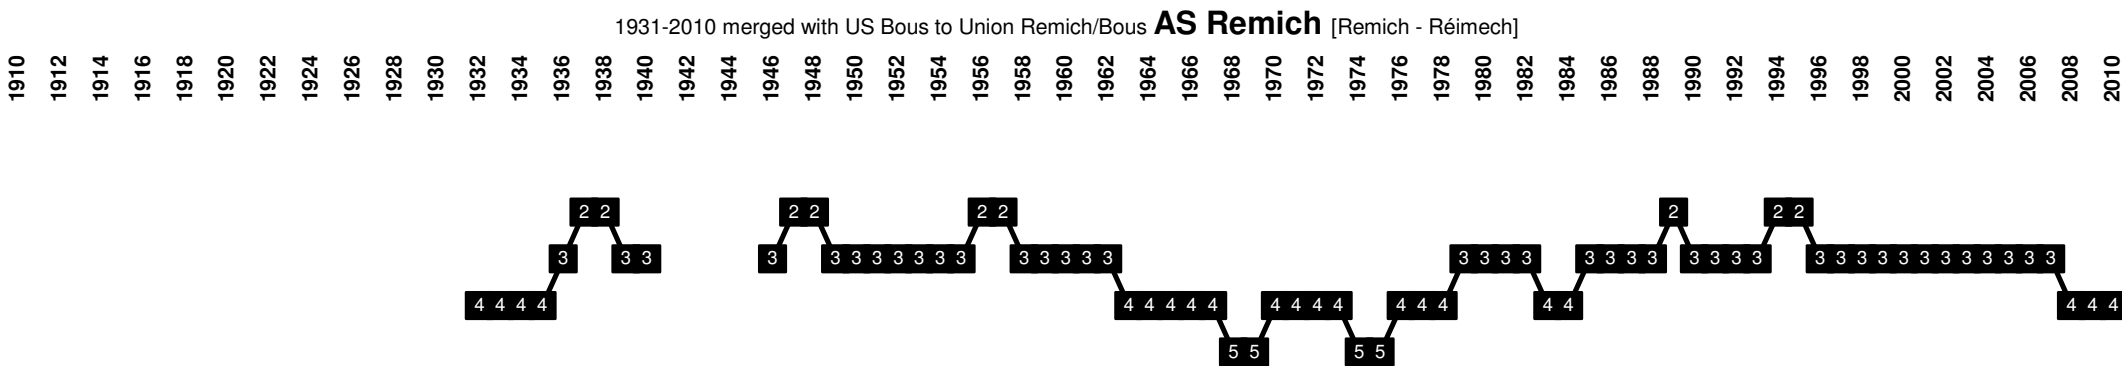

Luxembourg - Divisional Movements