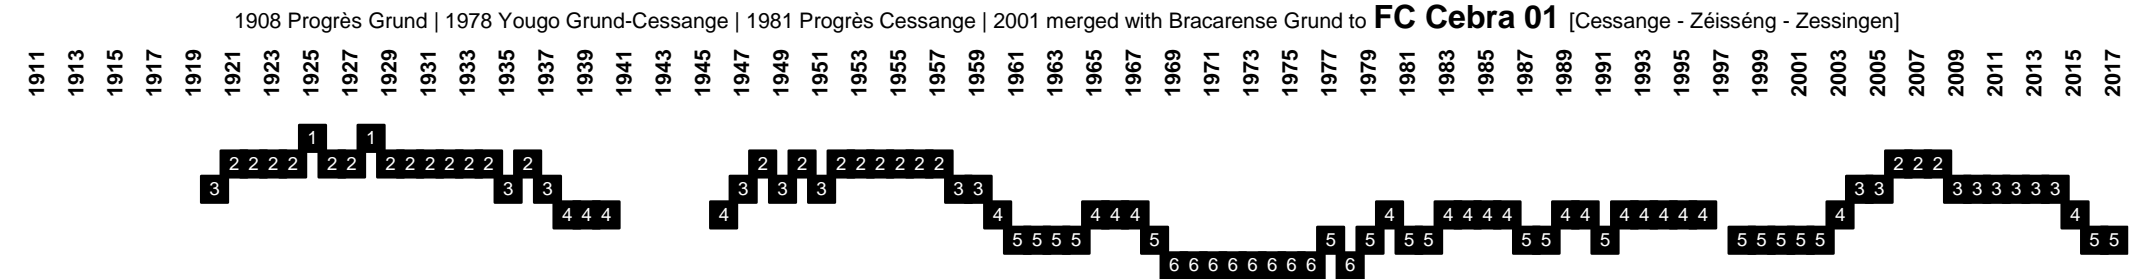

Luxembourg - Divisional Movements