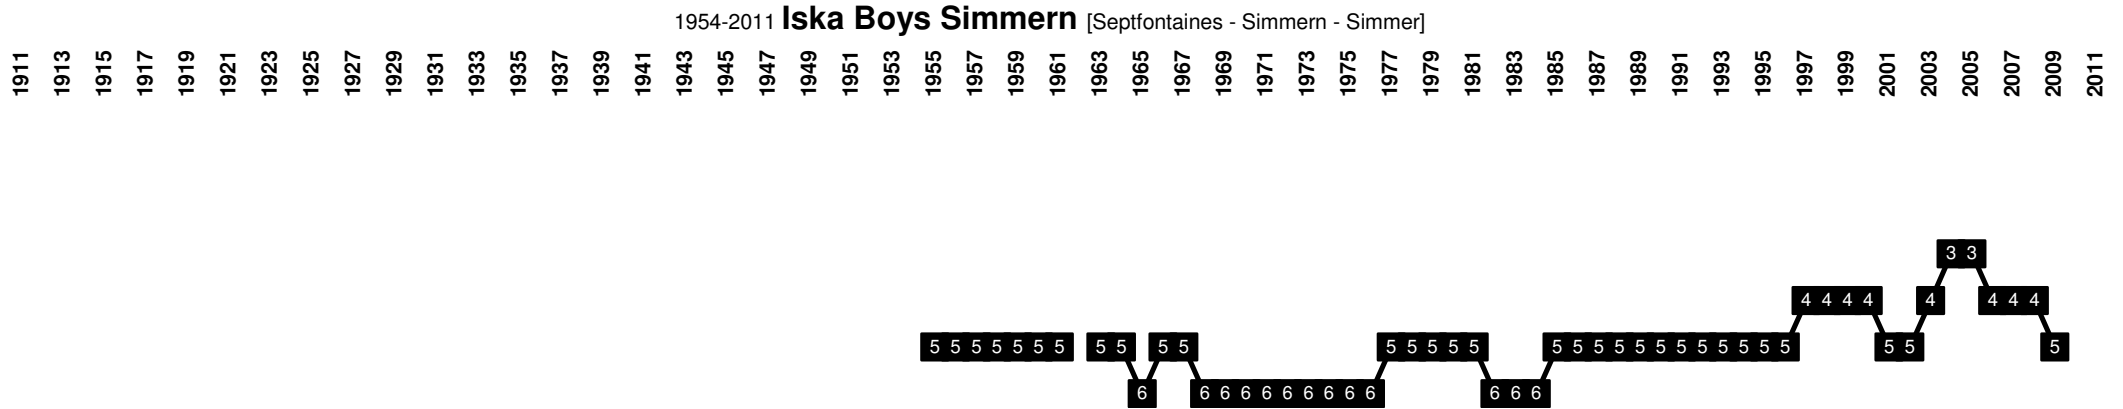

Luxembourg - Divisional Movements