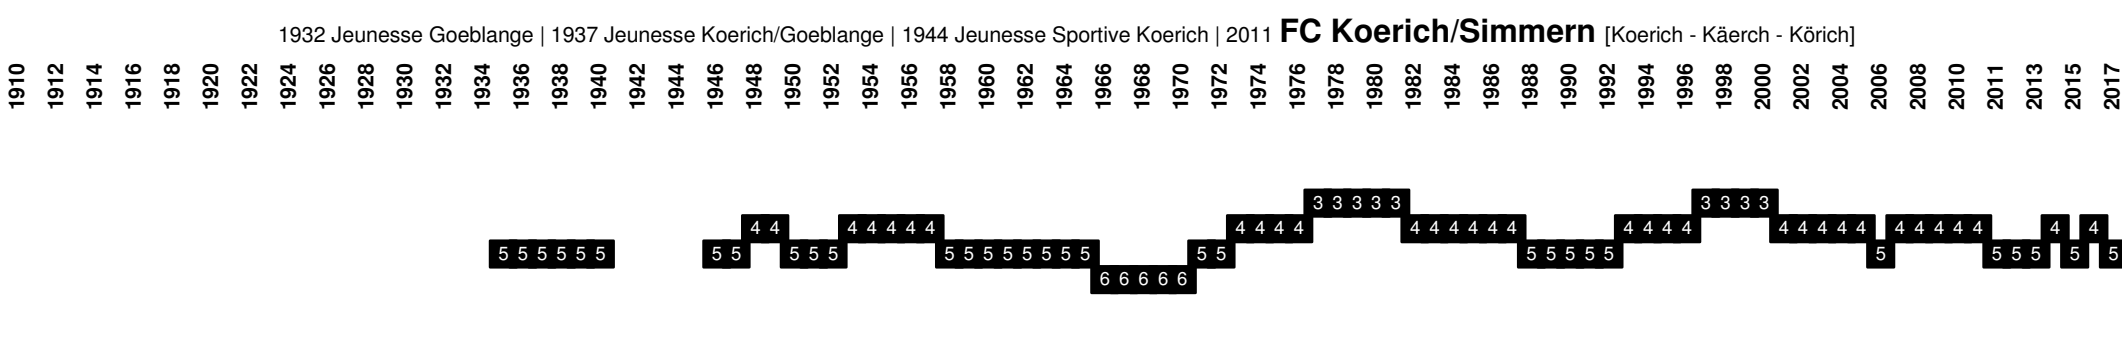

Luxembourg - Divisional Movements