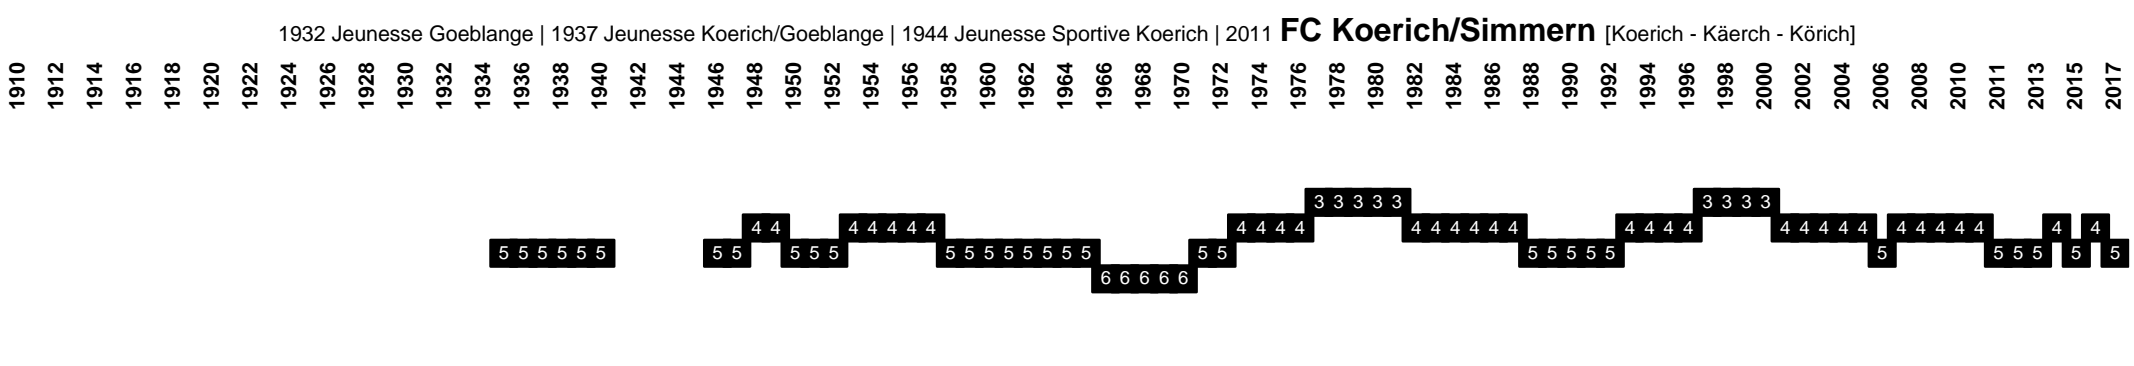

1903-1940, 1946-1955, 1956-1962, 1967 **AS Hosingen** [Hosingen - Housen]

Luxembourg - Divisional Movements

Luxembourg - Divisional Movements

Luxembourg - Divisional Movements

Luxembourg - Divisional Movements