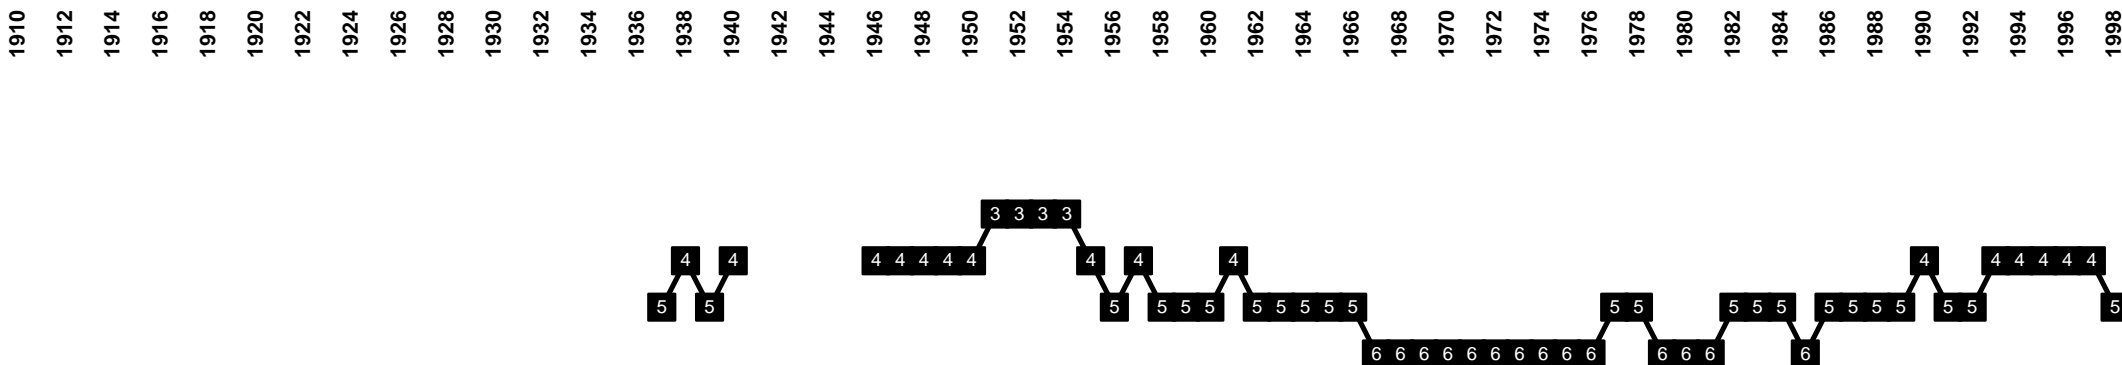

1935-1998 merged with Grupo Desportivo dos Lusitanos de Larochette to **Rupensia Lusitanos Larochette** [Larochette - Fiels - Fels]