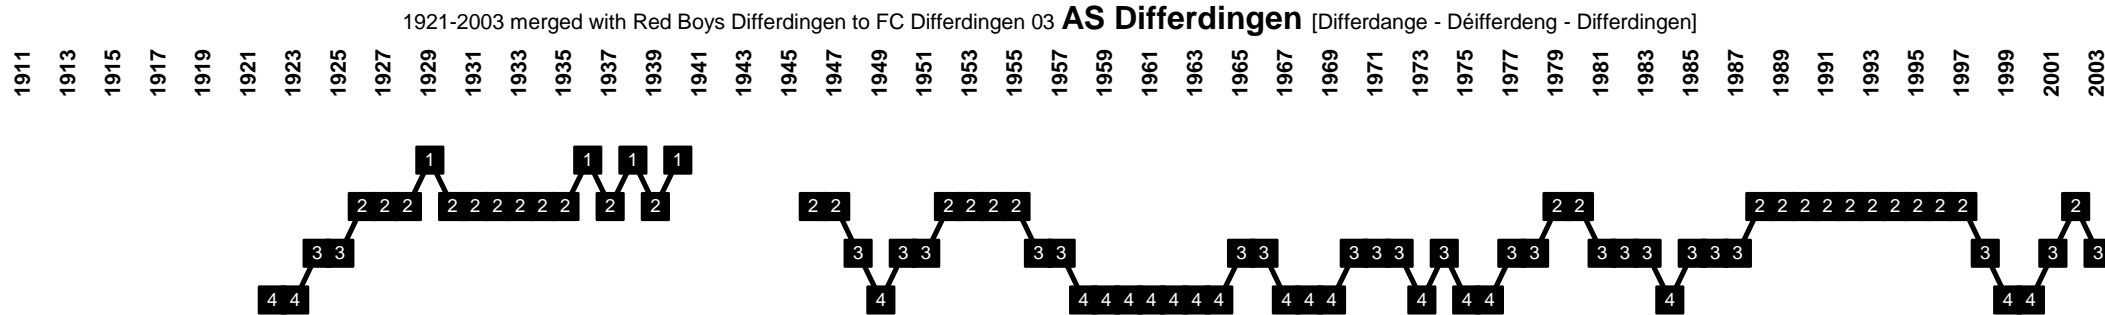

Luxembourg - Divisional Movements