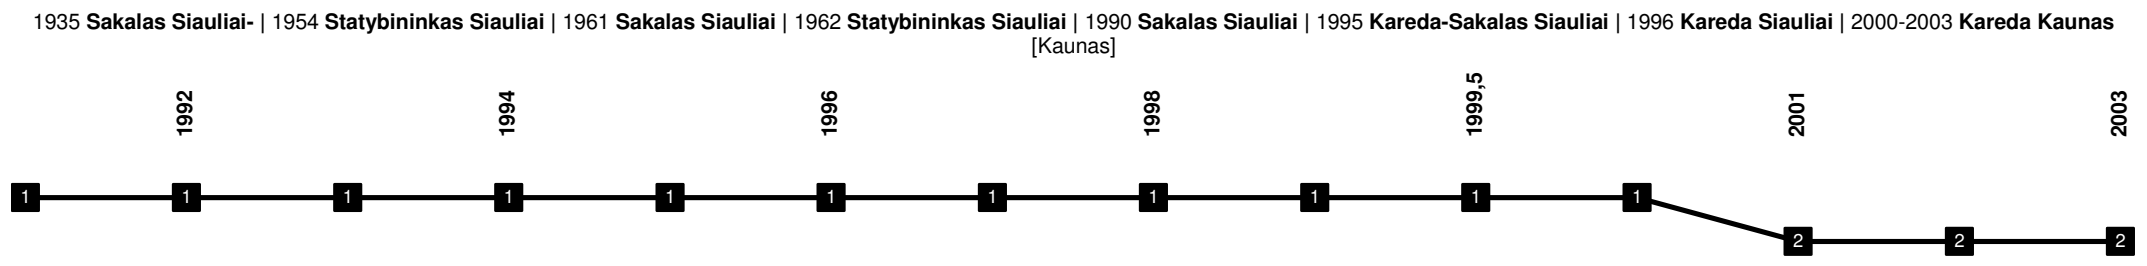

Lithuania - Divisional Movements