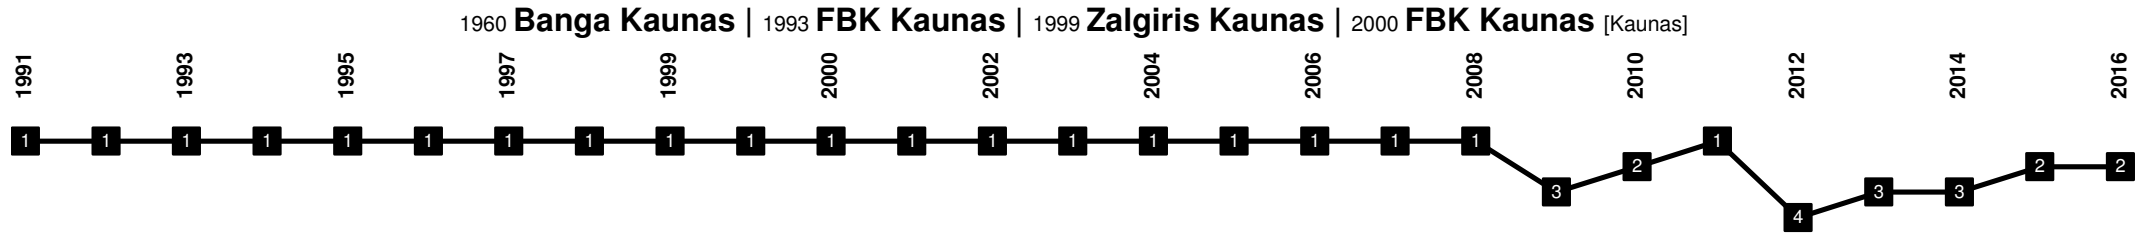

Lithuania - Divisional Movements