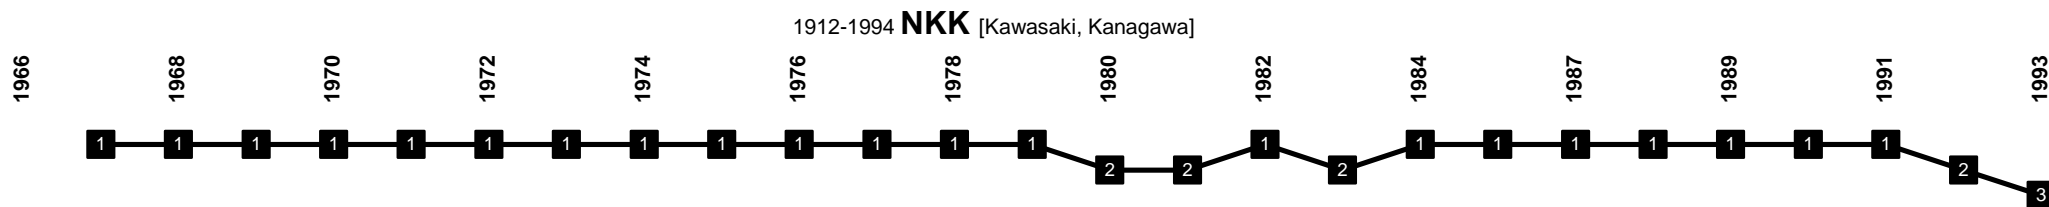

Japan - Divisional Movements

Japan - Divisional Movements

Japan - Divisional Movements

Japan - Divisional Movements

Japan - Divisional Movements

1965 1967 1969 1971 1973 1975 1977 1979 1981 1983 1986 1988 1990 1992 1994 1996 1998 2000 2002 2004 2006 2008 2010 2012 2014 2016 2018

1947 **Mitsubishi Chemical Kurosaki** | 2001 **New Wave Kitakyushu** | 2009 **Giravanz Kitakyushu** [Kitakyushu, Fukuoka]

1966 1968 1970 1972 1974 1976 1978 1980 1982 1984 1987 1989 1991 1992 1994 1996 1998 2000 2002 2004 2006 2008 2010 2012 2014 2016 2018

1922 **Kyoto Shiko** | 1993 **Kyoto Purple Sanga** | 2007 **Kyoto Sanga** [Kyoto, Kyoto]

1966 1968 1970 1972 1974 1976 1978 1980 1982 1984 1987 1989 1991 1992 1994 1996 1998 2000 2002 2004 2006 2008 2010 2012 2014 2016 2018