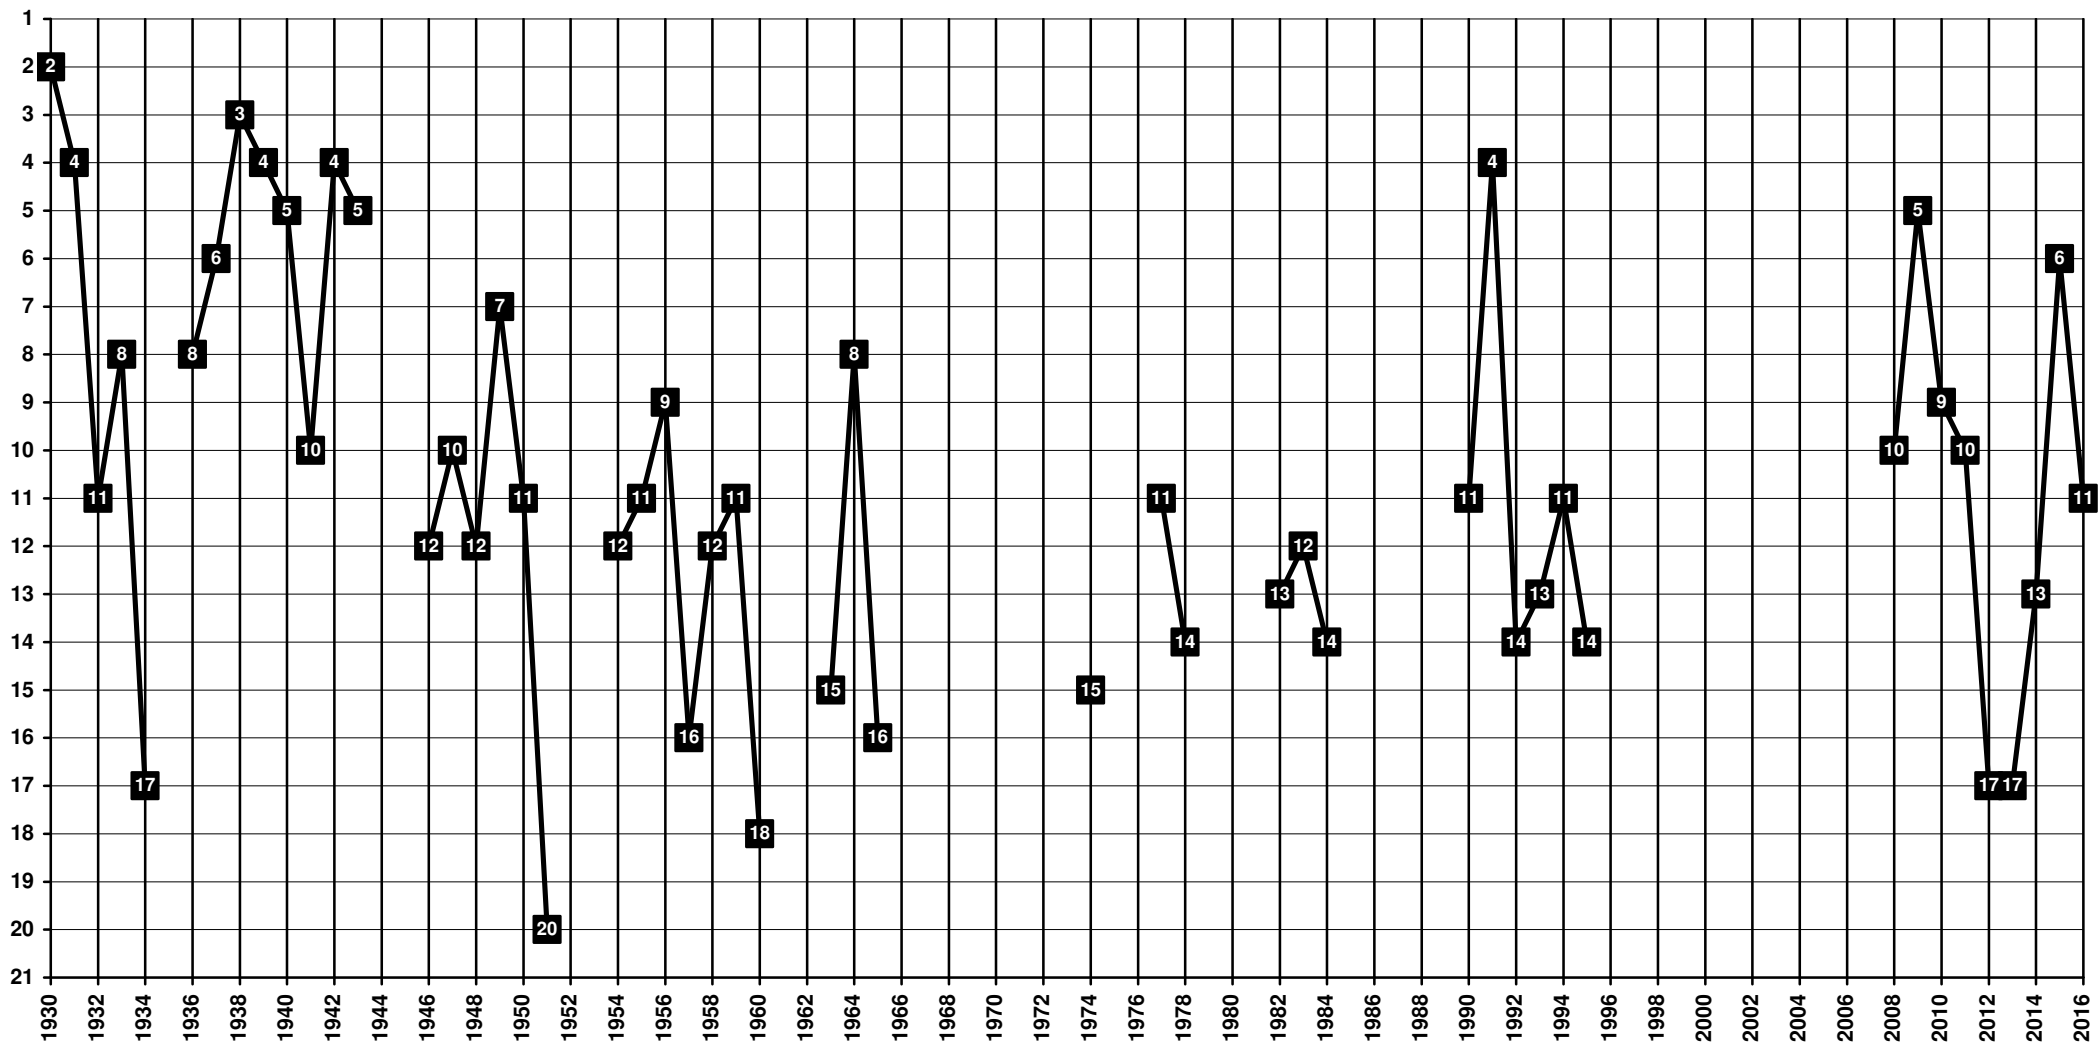

Italy - Tier 1 - Final Table Places

1920 **Empoli** | 1938-1941 Italo Gambacciani [Empoli, Toscana]

Italy - Tier 1 - Final Table Places

1926 **Fiorentina** | 2002/03 Fiorentina Viola [Firenze, Toscana]

Italy - Tier 1 - Final Table Places

1920 **Foggia** [Foggia, Puglia]

Italy - Tier 1 - Final Table Places

1893 **Genoa** | 1829-1945 Genova 1893 [Genova, Liguria]

Italy - Tier 1 - Final Table Places

1908 Internazionale | 1928-1931 Ambrosiana [Milano, Lombardia]

Italy - Tier 1 - Final Table Places

1897 **Juventus** [Torino, Piemonte]

Italy - Tier 1 - Final Table Places

1900 **Lazio** [Roma, Lazio]

Italy - Tier 1 - Final Table Places

1908 **Lecce** [Lecce, Puglia]

Italy - Tier 1 - Final Table Places

Italy - Tier 1 - Final Table Places

1908 **Novara** [Novara, Piemonte]

Italy - Tier 1 - Final Table Places

1910 **Padova** [Padova, Veneto]

Italy - Tier 1 - Final Table Places

1900 **Palermo** [Palermo, Sicilia]