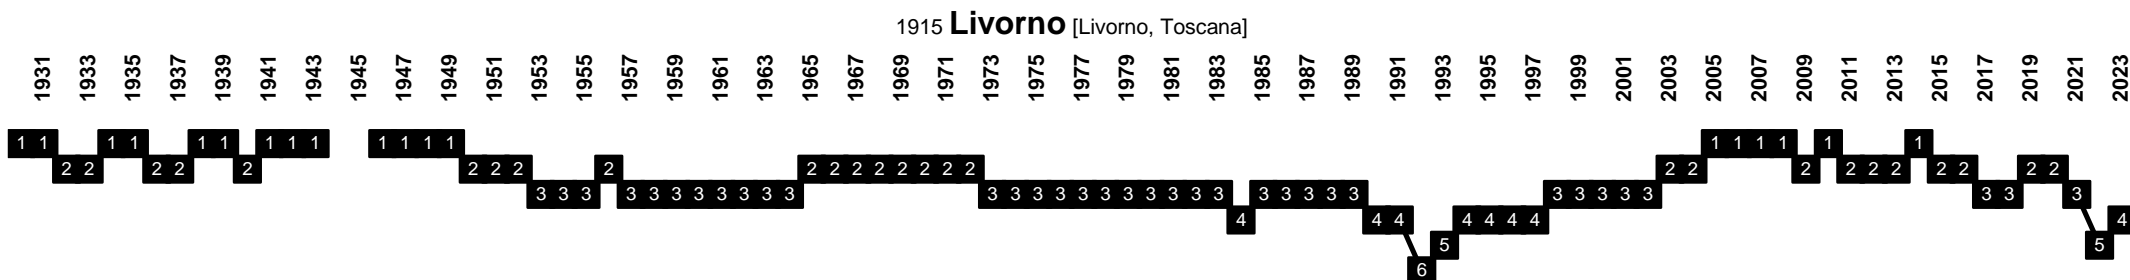

Italy - Divisional Movements