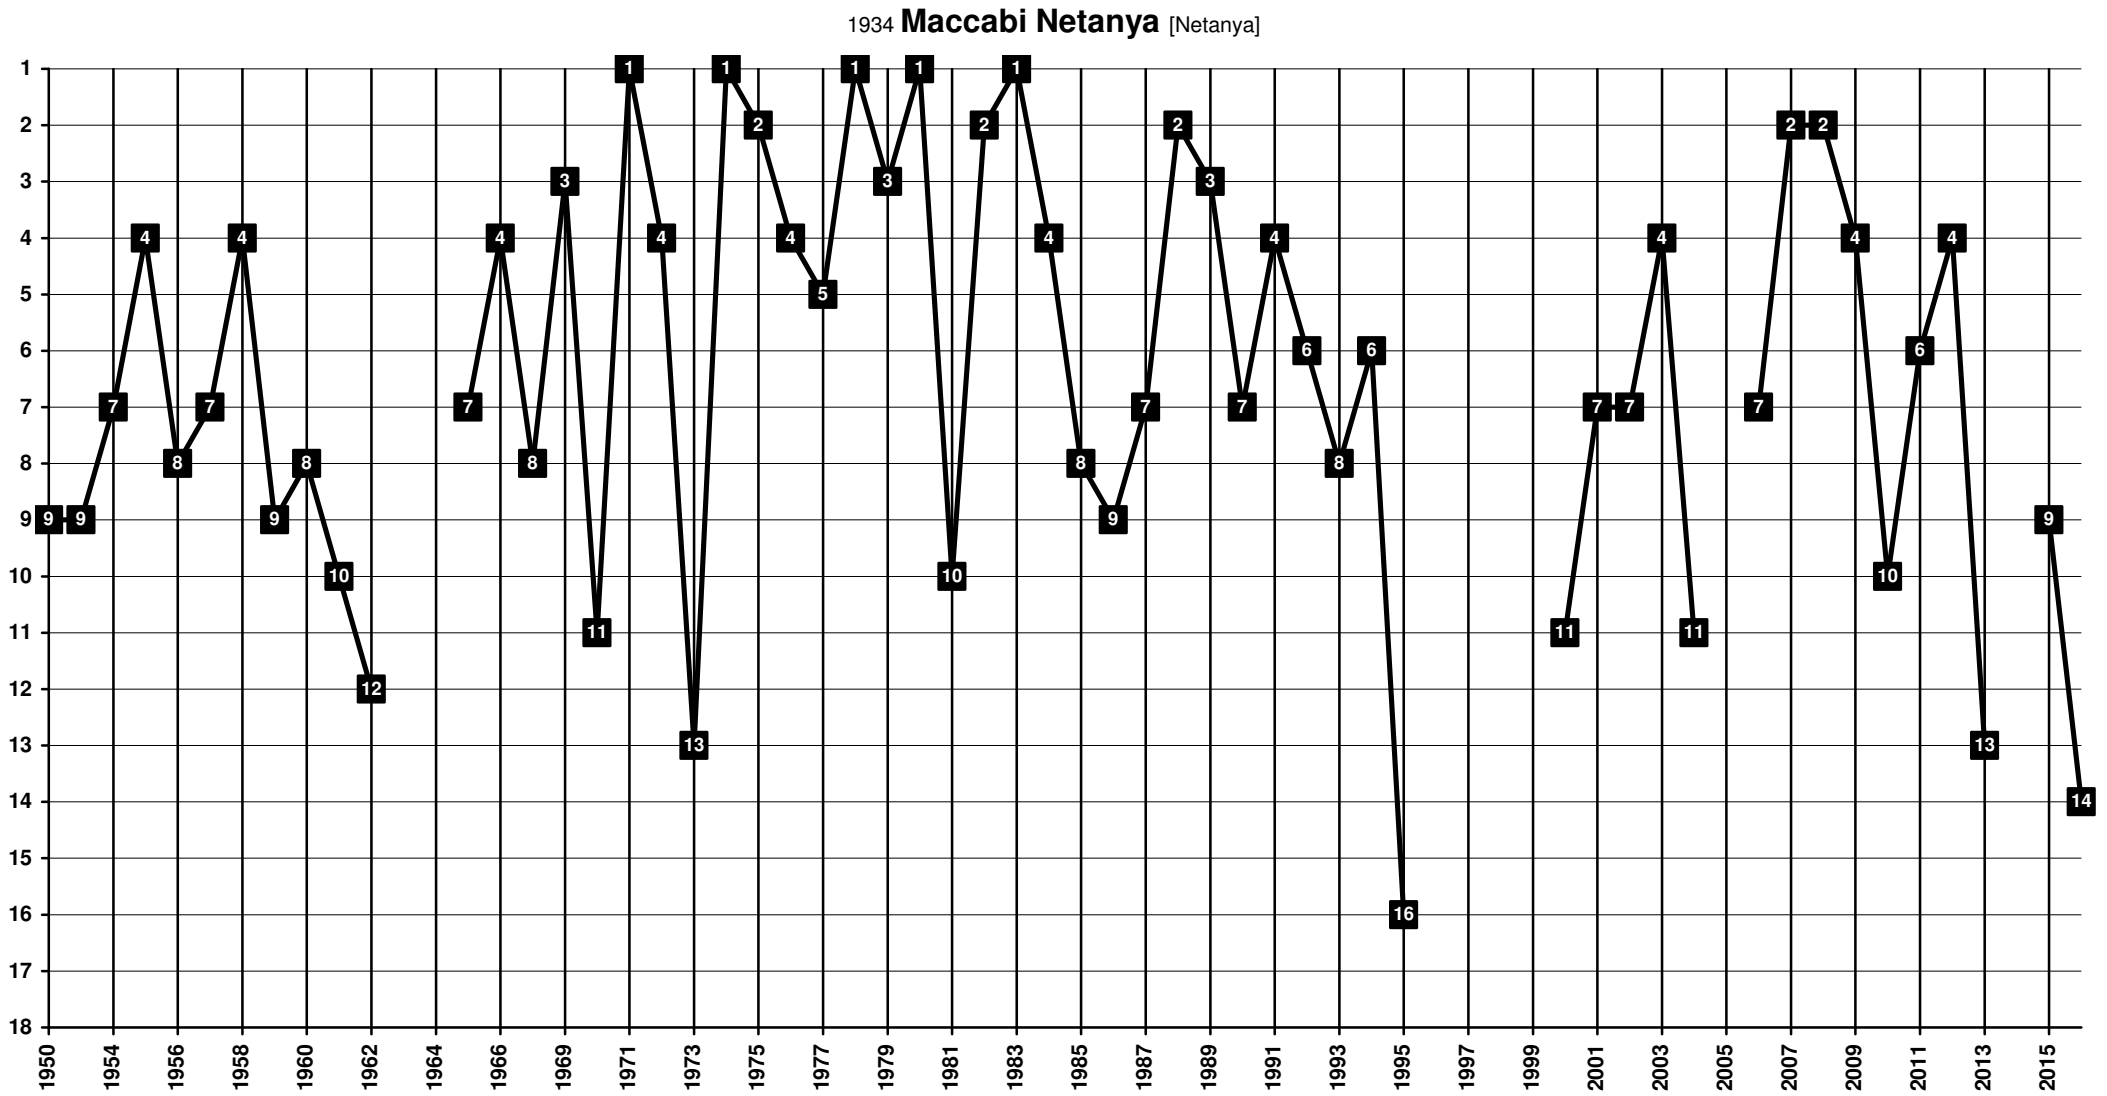

1949 Hapoel Be'er Sheva [Beersheba]

Israel - Tier 1 - Final Table Places

1924 Hapoel Haifa [Haifa]

Israel - Tier 1 - Final Table Places

Israel - Tier 1 - Final Table Places

1932 **Maccabi Herzliya** [Herzliya]

Israel - Tier 1 - Final Table Places

1936 **Beitar Jerusalem** [Jerusalem]

Israel - Tier 1 - Final Table Places

1926 Hapoel Jerusalem [Jerusalem]

Israel - Tier 1 - Final Table Places

1928 Hapoel Kfar Saba [Kfar Saba]

Israel - Tier 1 - Final Table Places

Israel - Tier 1 - Final Table Places

1934 Hapoel Petah Tikva [Petah Tikva]

Israel - Tier 1 - Final Table Places

1912 **Maccabi Petah Tikva** [Petah Tikva]

Israel - Tier 1 - Final Table Places