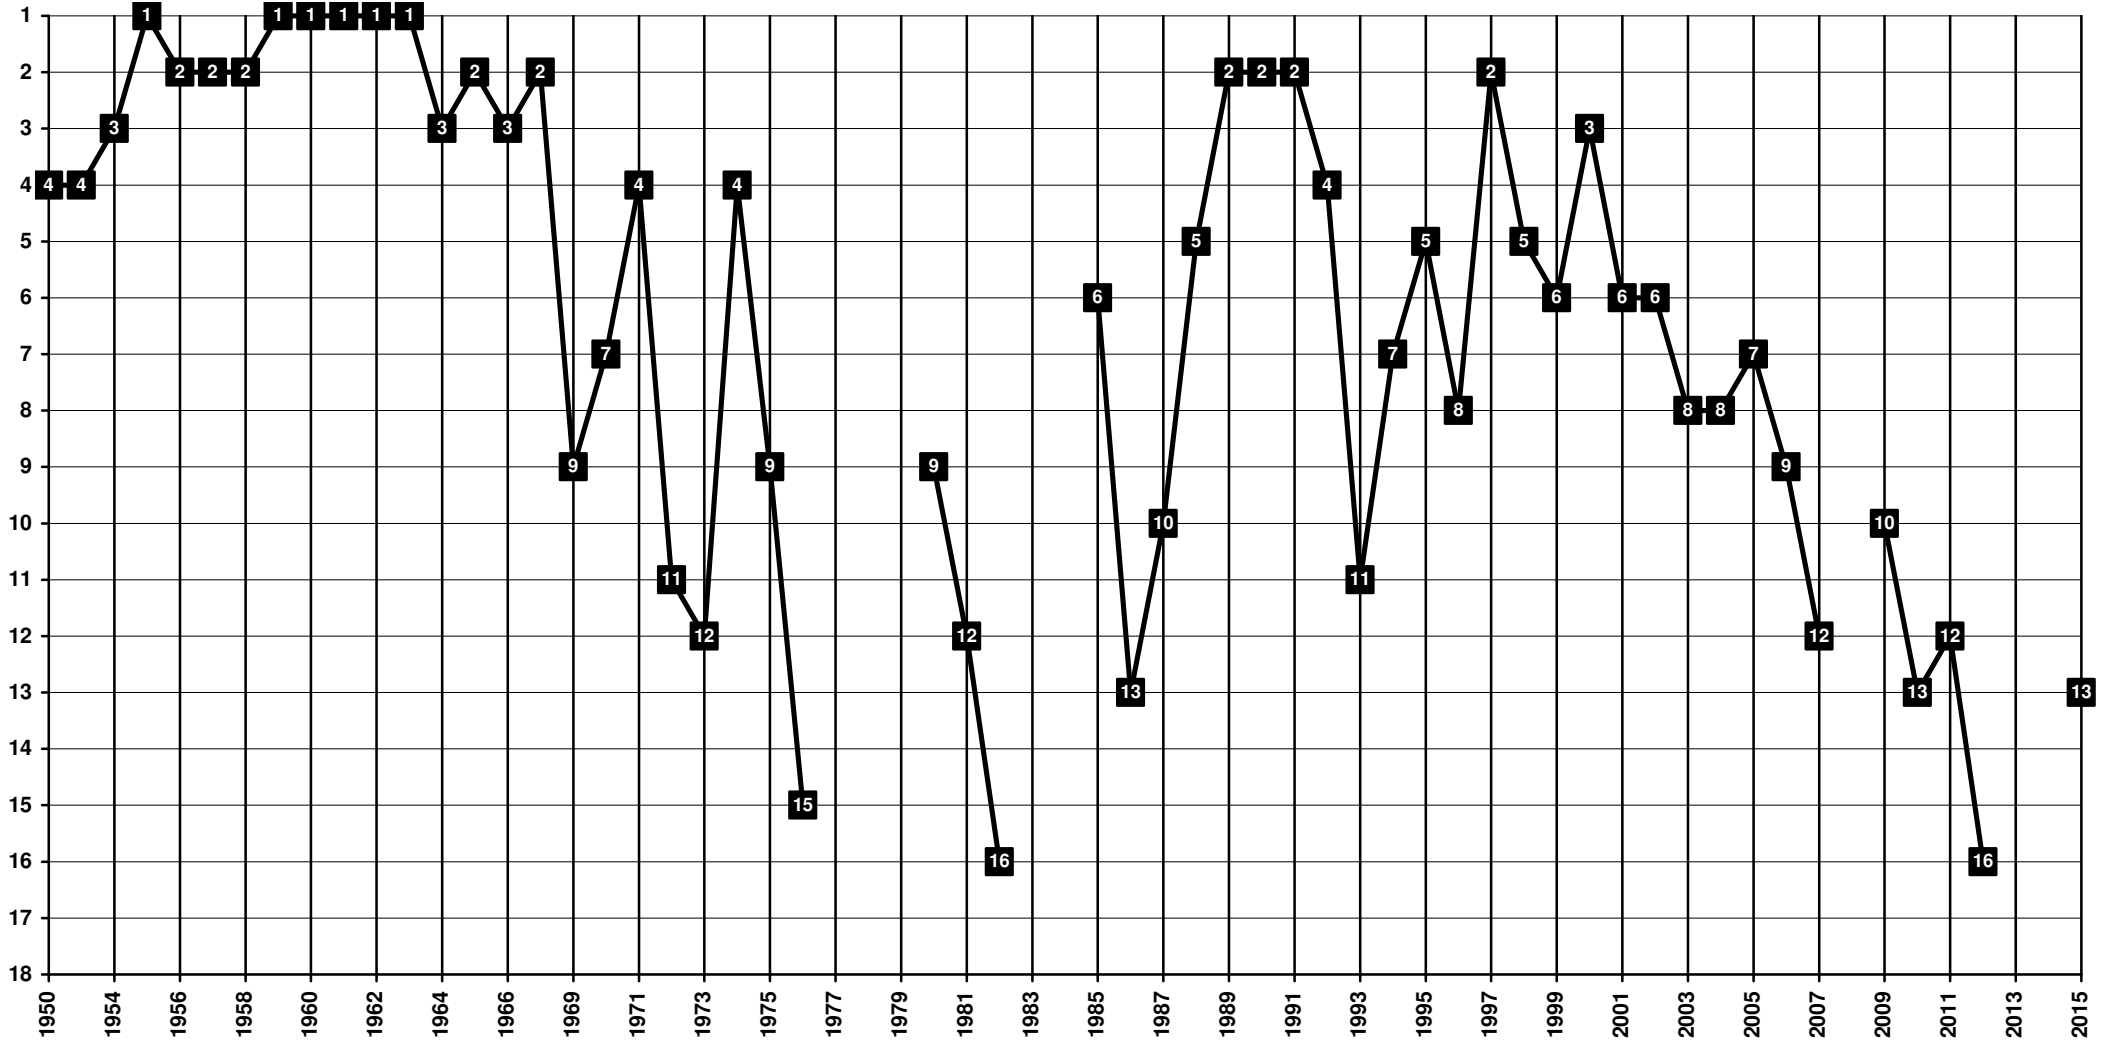

Israel - Tier 1 - Final Table Places

1936 **Beitar Jerusalem** [Jerusalem]

Israel - Tier 1 - Final Table Places

1926 Hapoel Jerusalem [Jerusalem]

Israel - Tier 1 - Final Table Places

1928 Hapoel Kfar Saba [Kfar Saba]

Israel - Tier 1 - Final Table Places

Israel - Tier 1 - Final Table Places

1934 Hapoel Petah Tikva [Petah Tikva]

Israel - Tier 1 - Final Table Places

1912 **Maccabi Petah Tikva** [Petah Tikva]

Israel - Tier 1 - Final Table Places