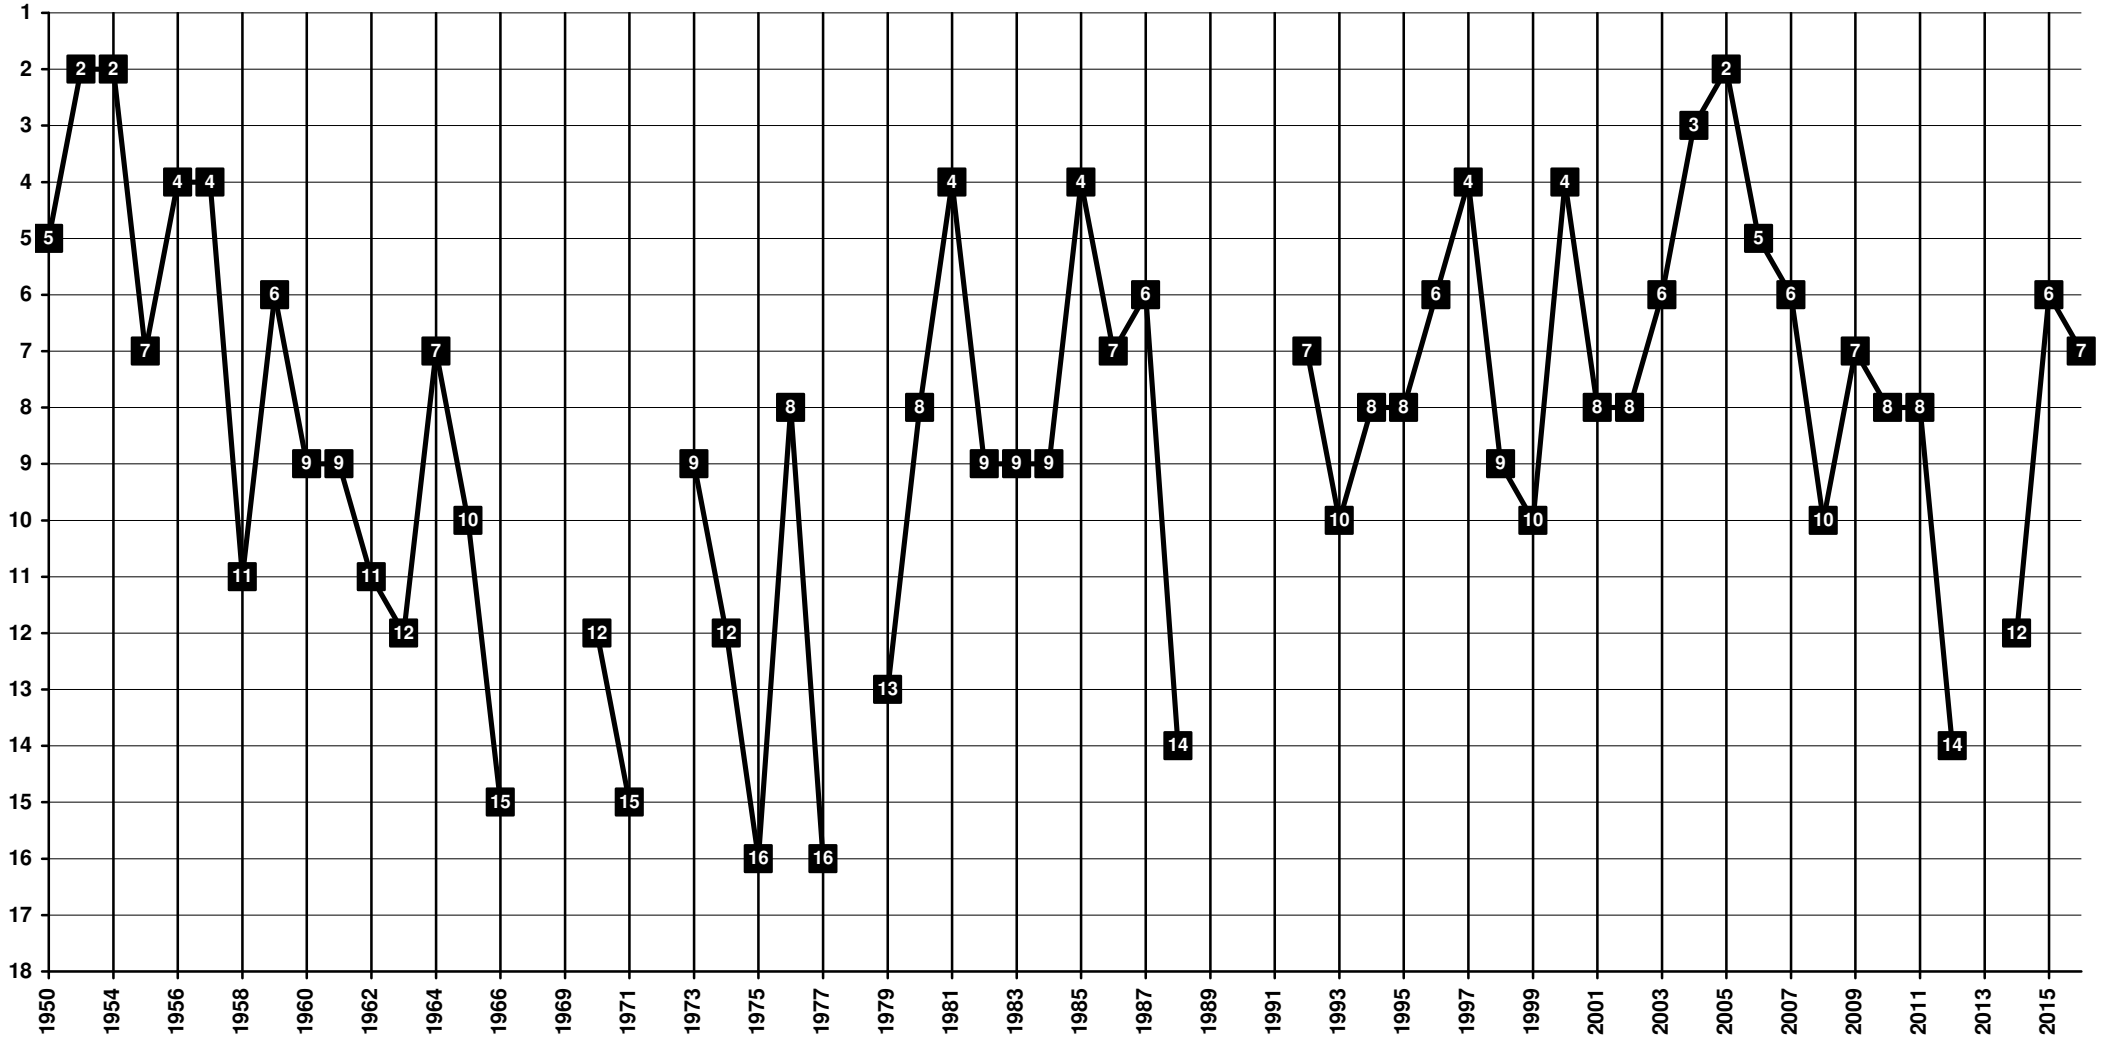

Israel - Tier 1 - Final Table Places

1936 **Beitar Jerusalem** [Jerusalem]

Israel - Tier 1 - Final Table Places

1926 Hapoel Jerusalem [Jerusalem]

Israel - Tier 1 - Final Table Places

1928 Hapoel Kfar Saba [Kfar Saba]

Israel - Tier 1 - Final Table Places

Israel - Tier 1 - Final Table Places

1934 Hapoel Petah Tikva [Petah Tikva]

Israel - Tier 1 - Final Table Places

1912 **Maccabi Petah Tikva** [Petah Tikva]

Israel - Tier 1 - Final Table Places