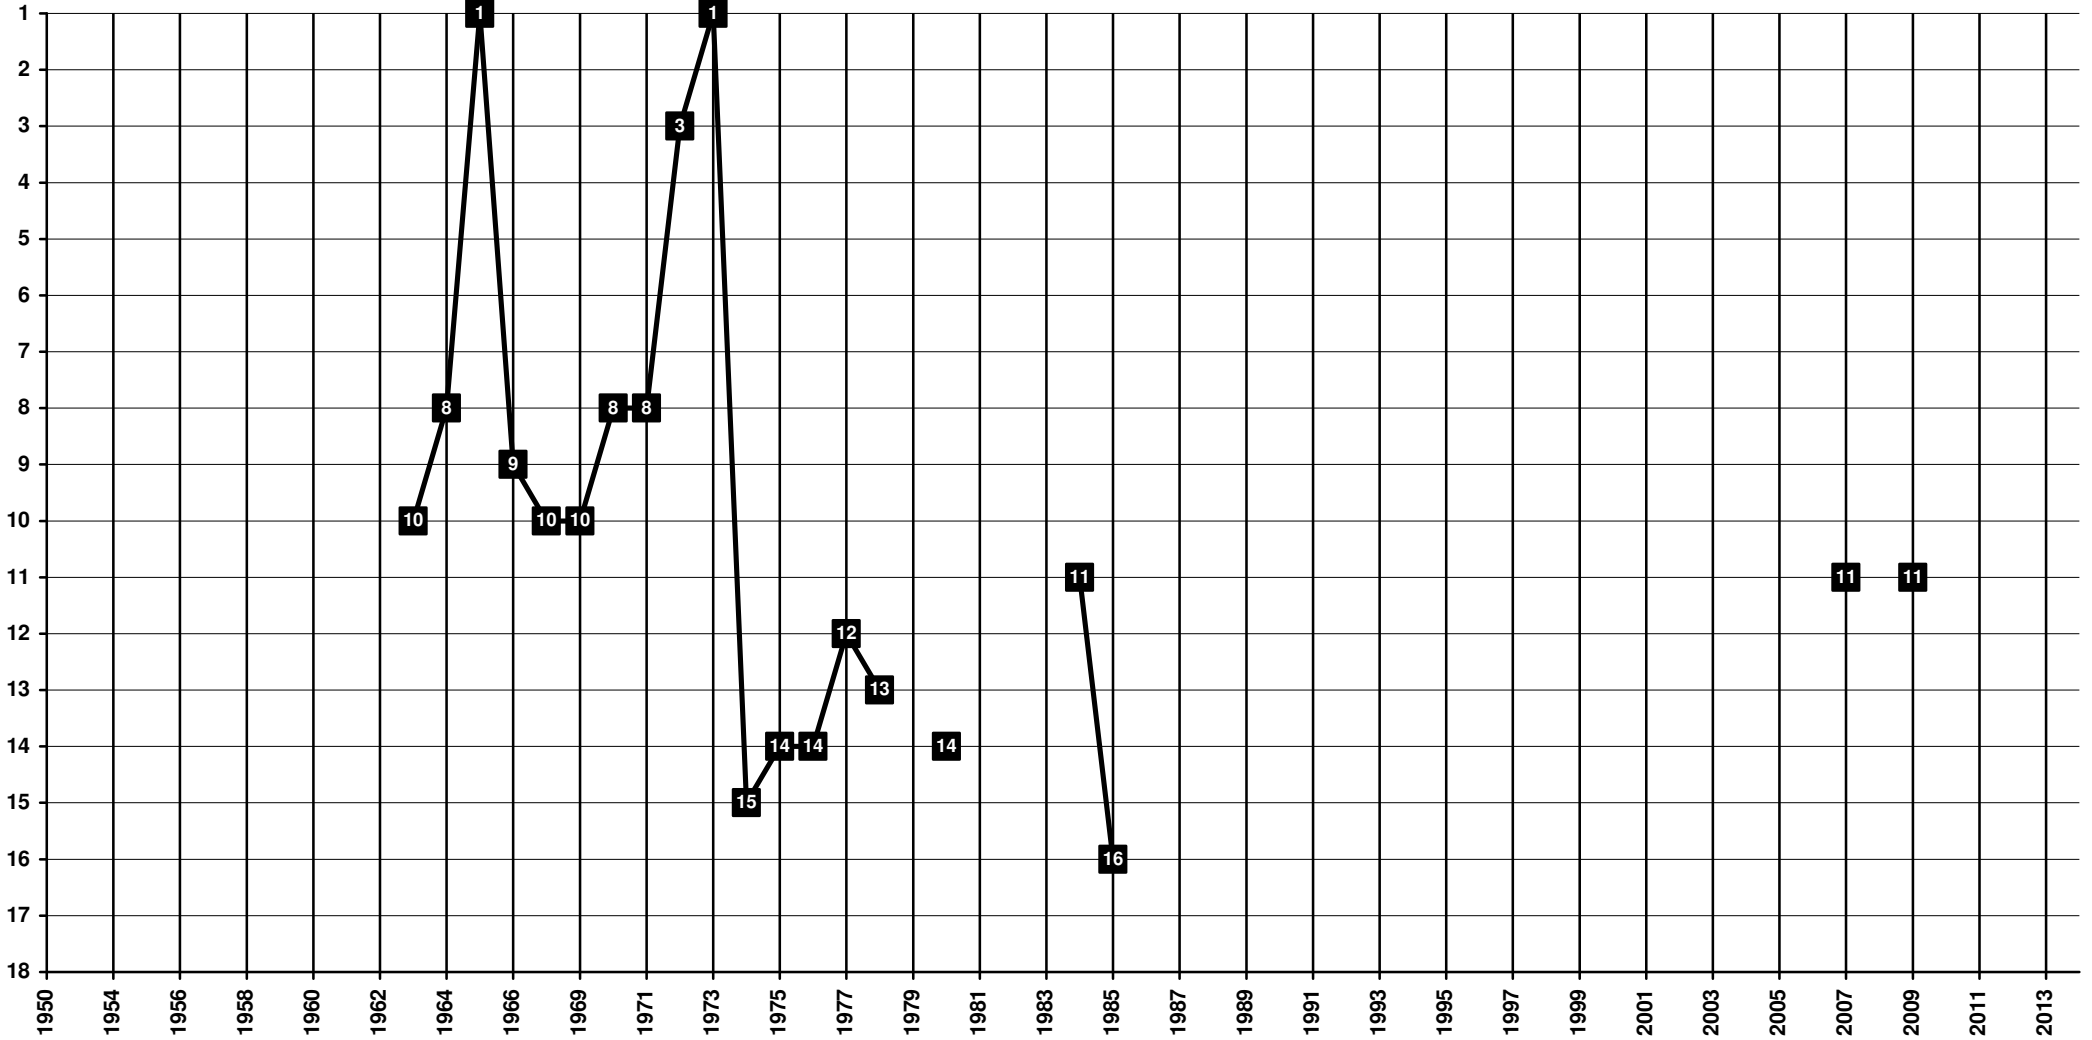

Israel - Tier 1 - Final Table Places

1936 **Beitar Jerusalem** [Jerusalem]

Israel - Tier 1 - Final Table Places

1926 Hapoel Jerusalem [Jerusalem]

Israel - Tier 1 - Final Table Places

1928 Hapoel Kfar Saba [Kfar Saba]

Israel - Tier 1 - Final Table Places

Israel - Tier 1 - Final Table Places

1934 Hapoel Petah Tikva [Petah Tikva]

Israel - Tier 1 - Final Table Places

1912 **Maccabi Petah Tikva** [Petah Tikva]

Israel - Tier 1 - Final Table Places

1959 merge of Hakoah Tel Aviv and Maccabi Ramat Gan **Hakoah Ramat Gan** | 2005 merged with Maccabi Ramat Amidar **Hakoah Maccabi Amidar Ramat Gan** | 2006 **Hakoah Amidar Ramat Gan** [Ramat Gan]

Israel - Tier 1 - Final Table Places