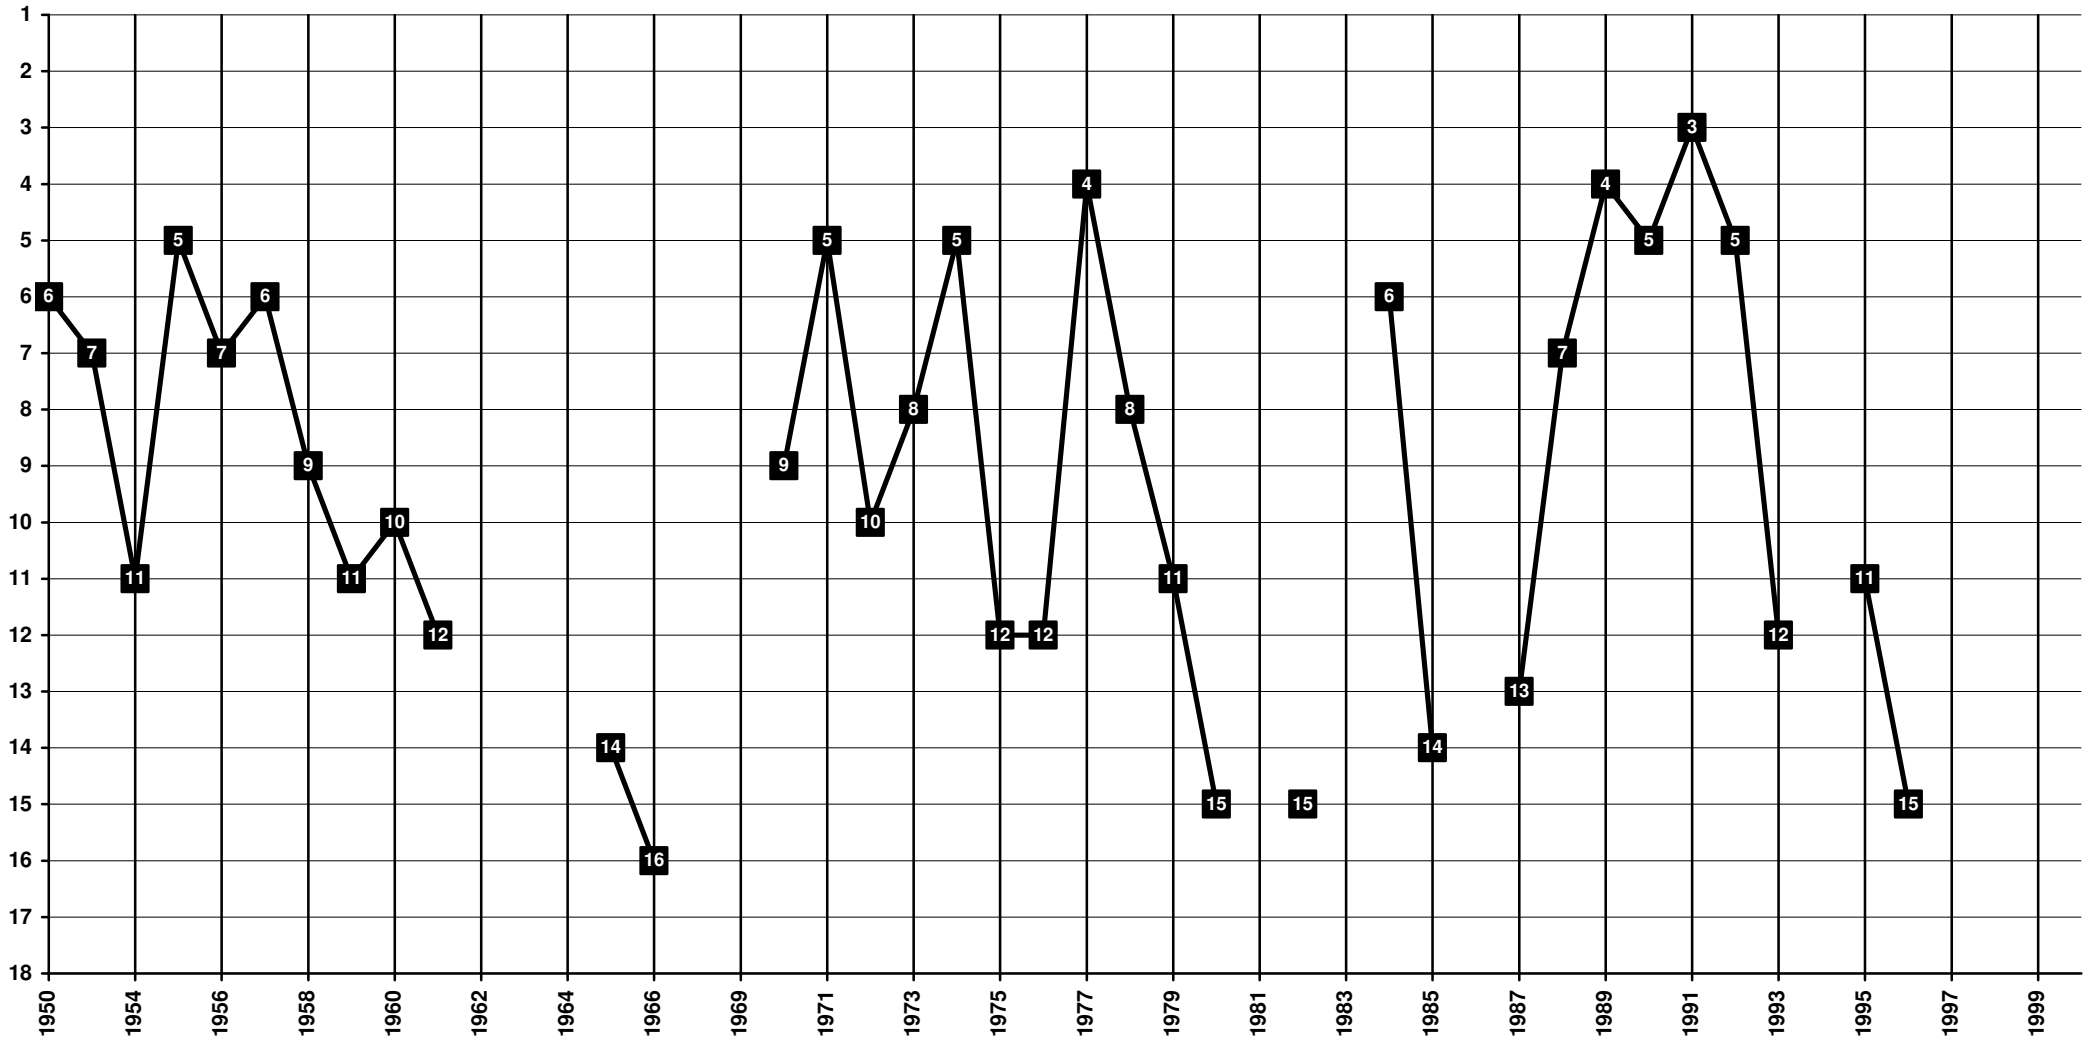

Israel - Tier 1 - Final Table Places

1940 **Hapoel Rishon LeZion** | 1997 **Hapoel Ironi Rishon LeZion** | 2008 **Hapoel Rishon LeZion** [Rishon LeZion]

Israel - Tier 1 - Final Table Places

1991 merge of Maccabi Sakhnin and Hapoel Sakhnin **Bnei Sakhnin** [Sakhnin]

Israel - Tier 1 - Final Table Places

1934-2000 merged with Shimshon Tel Aviv to Beitar Shimshon Tel Aviv **Beitar Tel Aviv** [Tel Aviv]

Israel - Tier 1 - Final Table Places

1936 **Bnei Yehuda Tel Aviv** [Tel Aviv]