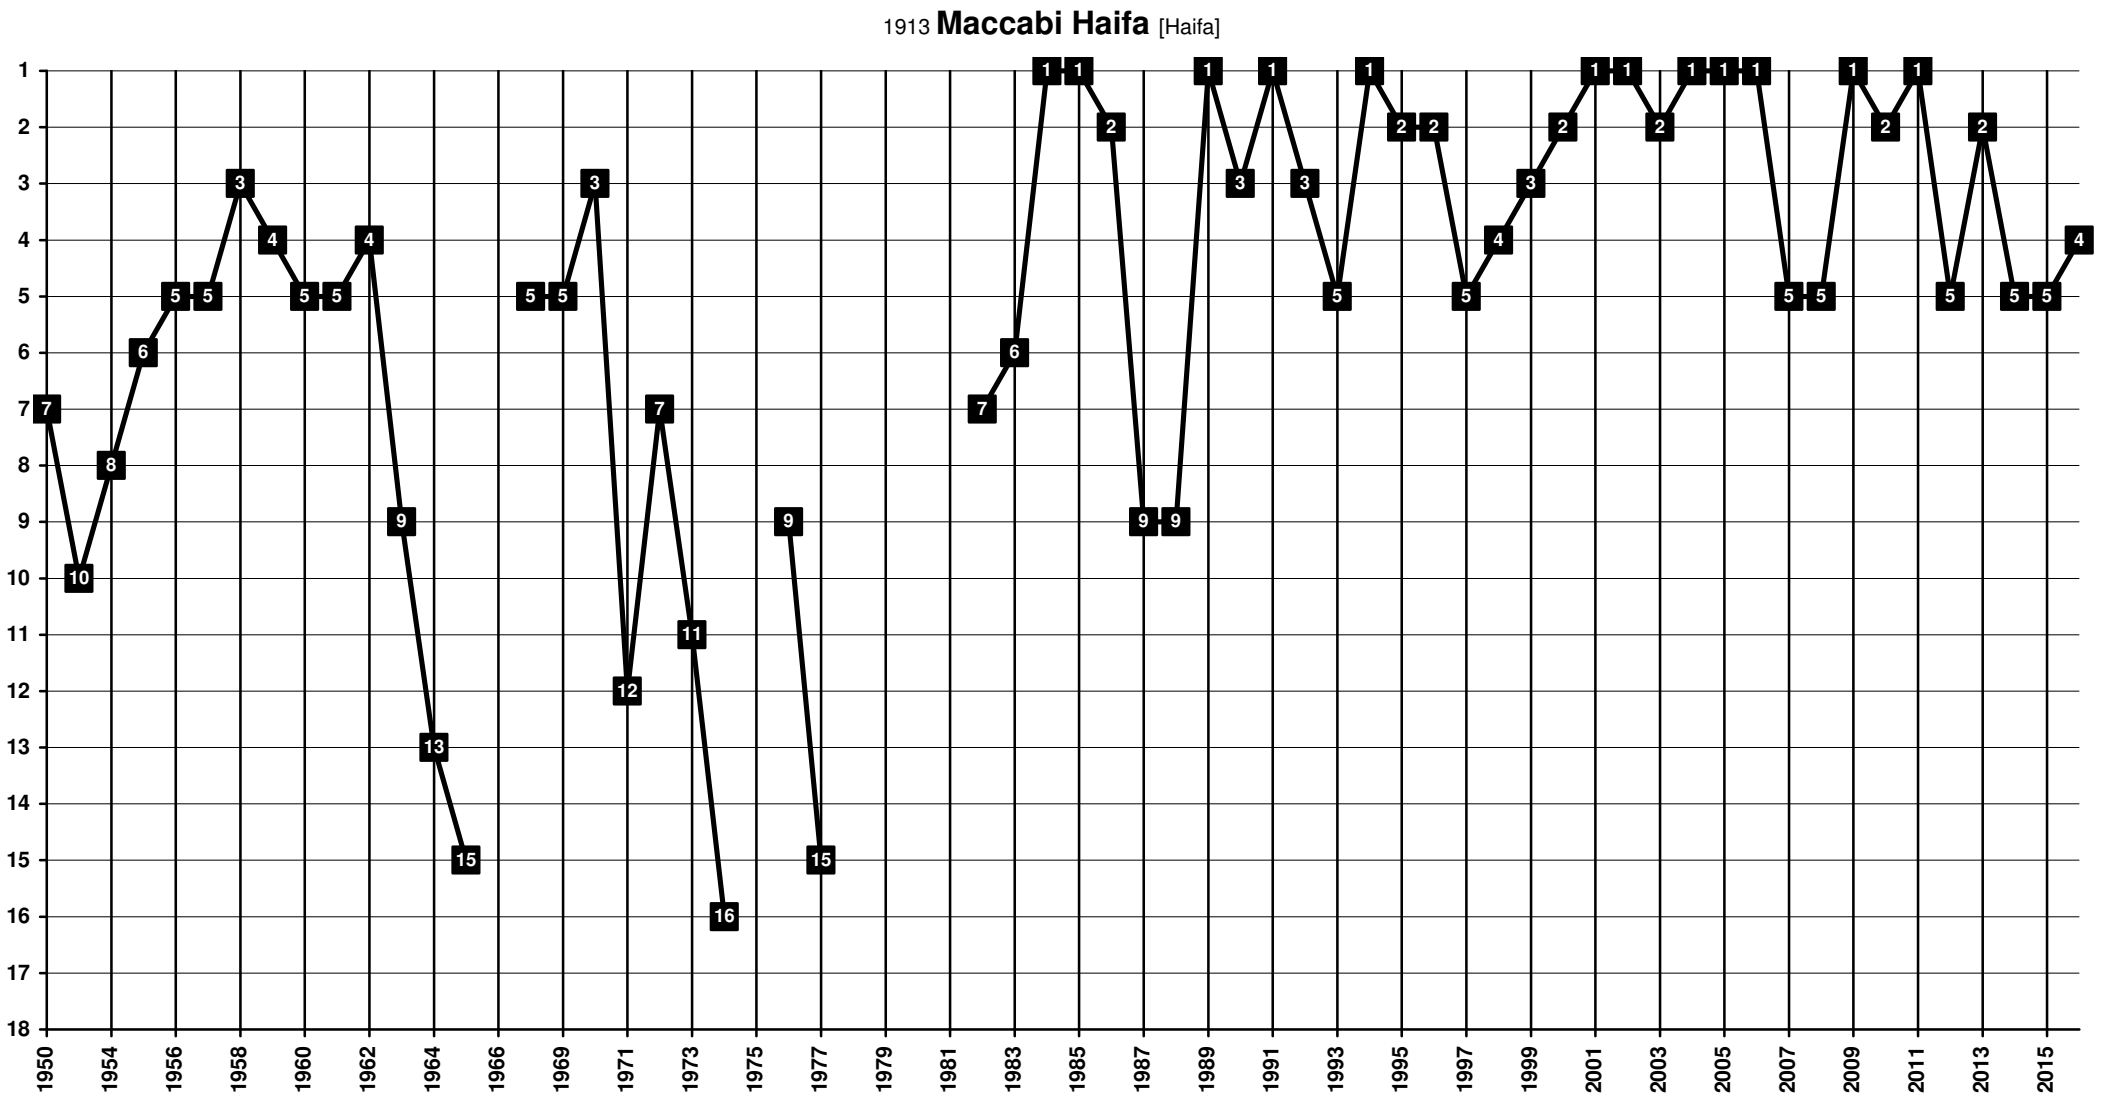

1949 Hapoel Be'er Sheva [Beersheba]

Israel - Tier 1 - Final Table Places

1924 Hapoel Haifa [Haifa]

Israel - Tier 1 - Final Table Places

Israel - Tier 1 - Final Table Places

1932 **Maccabi Herzliya** [Herzliya]

Israel - Tier 1 - Final Table Places

1936 **Beitar Jerusalem** [Jerusalem]

Israel - Tier 1 - Final Table Places

1926 Hapoel Jerusalem [Jerusalem]

Israel - Tier 1 - Final Table Places

1928 Hapoel Kfar Saba [Kfar Saba]