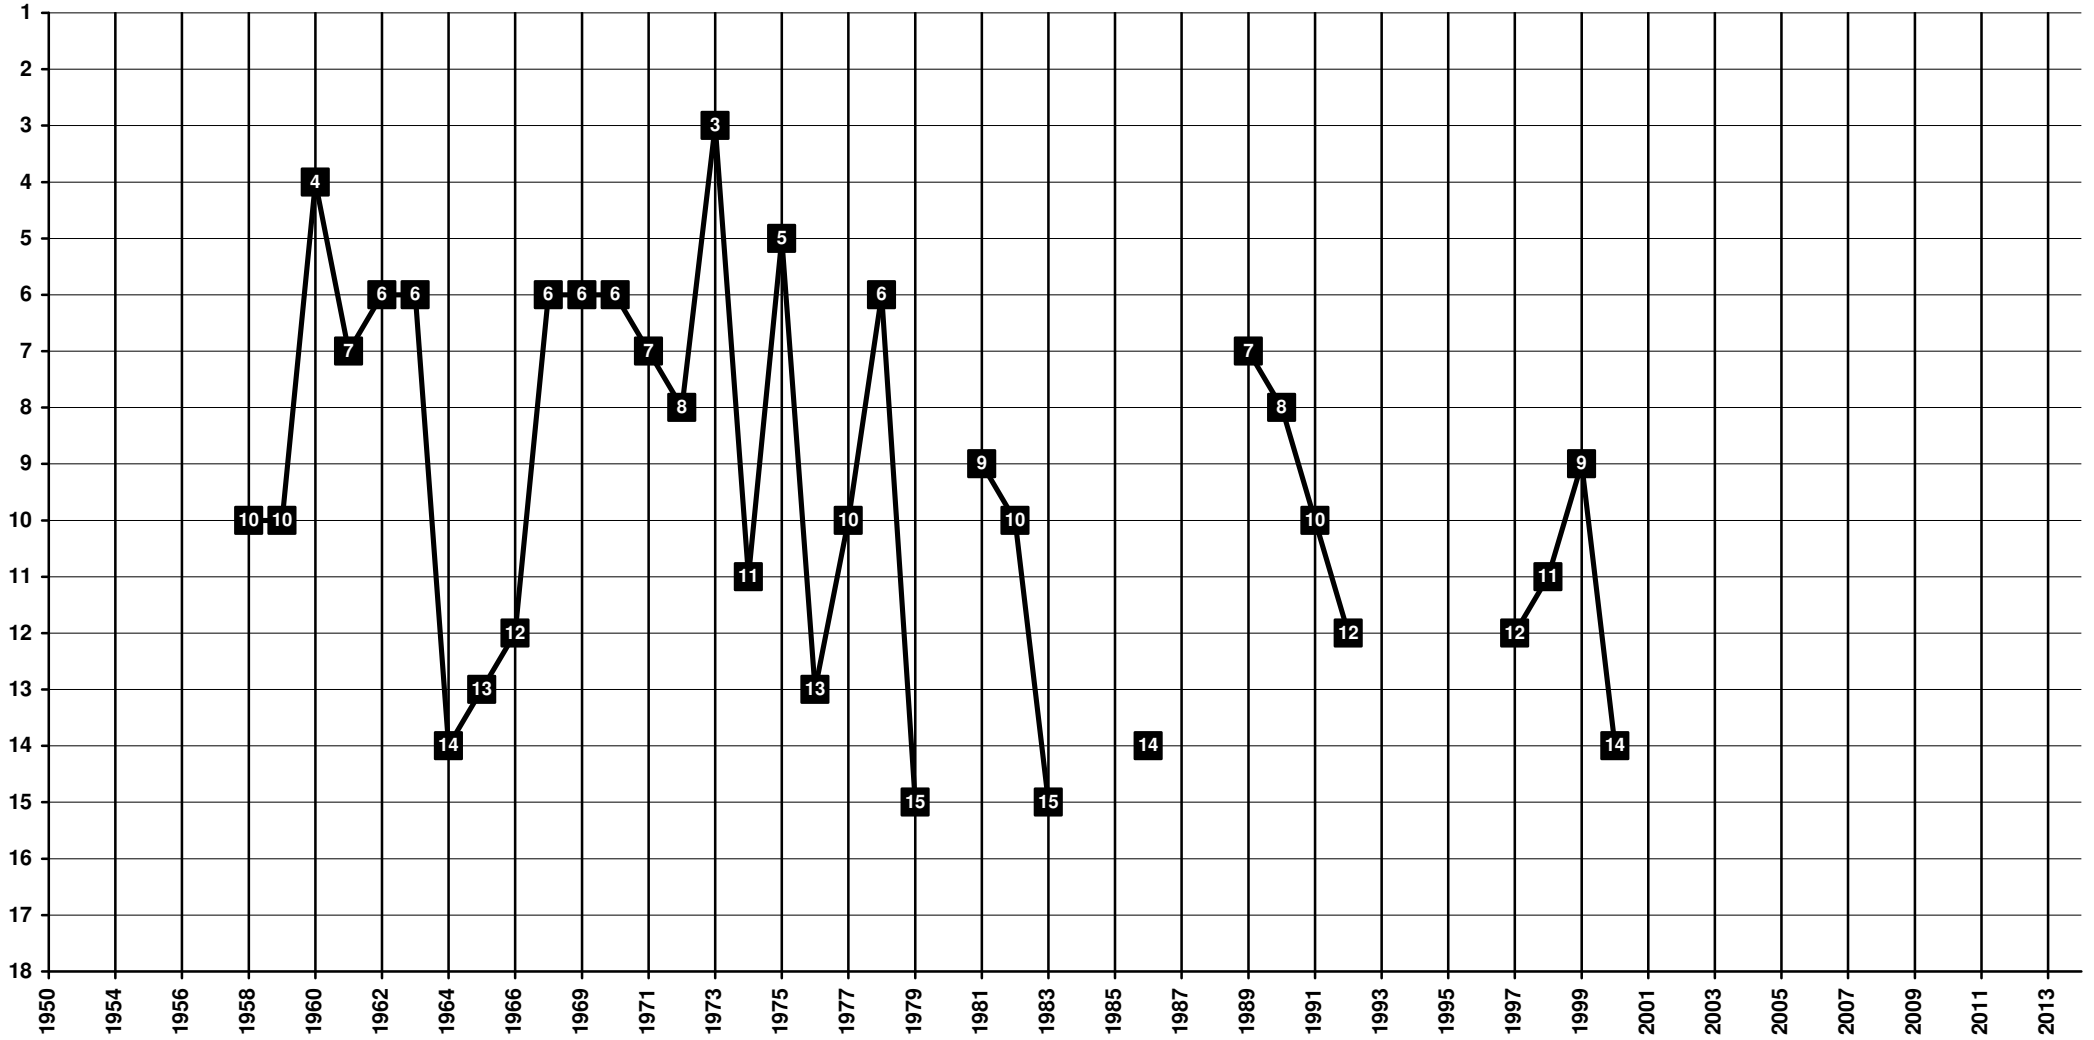

1949 Hapoel Be'er Sheva [Beersheba]

Israel - Tier 1 - Final Table Places

1924 Hapoel Haifa [Haifa]

Israel - Tier 1 - Final Table Places

Israel - Tier 1 - Final Table Places

1932 **Maccabi Herzliya** [Herzliya]

Israel - Tier 1 - Final Table Places

1936 **Beitar Jerusalem** [Jerusalem]

Israel - Tier 1 - Final Table Places

1926 Hapoel Jerusalem [Jerusalem]

Israel - Tier 1 - Final Table Places

1928 Hapoel Kfar Saba [Kfar Saba]

Israel - Tier 1 - Final Table Places

Israel - Tier 1 - Final Table Places

1934 Hapoel Petah Tikva [Petah Tikva]

Israel - Tier 1 - Final Table Places

1912 **Maccabi Petah Tikva** [Petah Tikva]

Israel - Tier 1 - Final Table Places