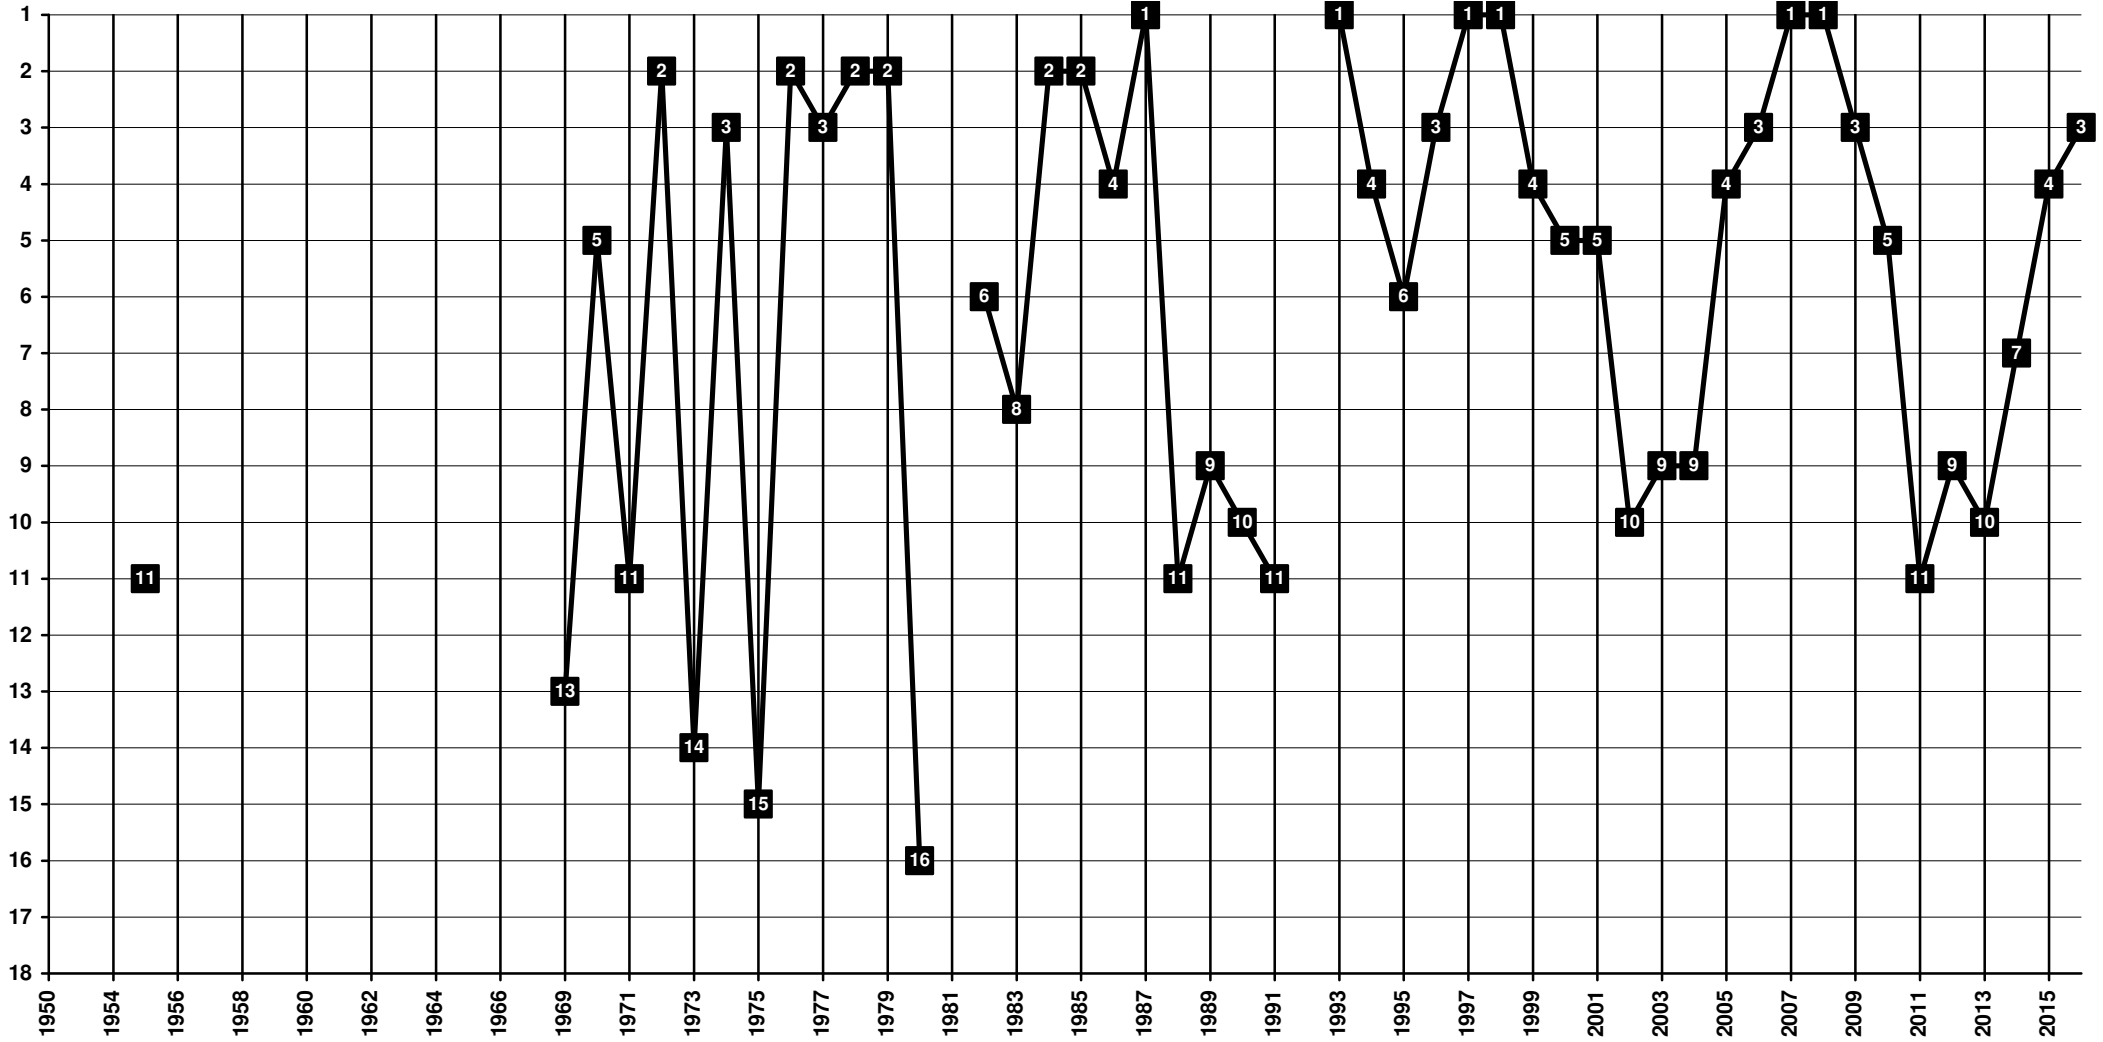

1949 Hapoel Be'er Sheva [Beersheba]

Israel - Tier 1 - Final Table Places

1924 Hapoel Haifa [Haifa]

Israel - Tier 1 - Final Table Places

Israel - Tier 1 - Final Table Places

1932 **Maccabi Herzliya** [Herzliya]

Israel - Tier 1 - Final Table Places

1936 **Beitar Jerusalem** [Jerusalem]

Israel - Tier 1 - Final Table Places

1926 Hapoel Jerusalem [Jerusalem]

Israel - Tier 1 - Final Table Places

1928 Hapoel Kfar Saba [Kfar Saba]