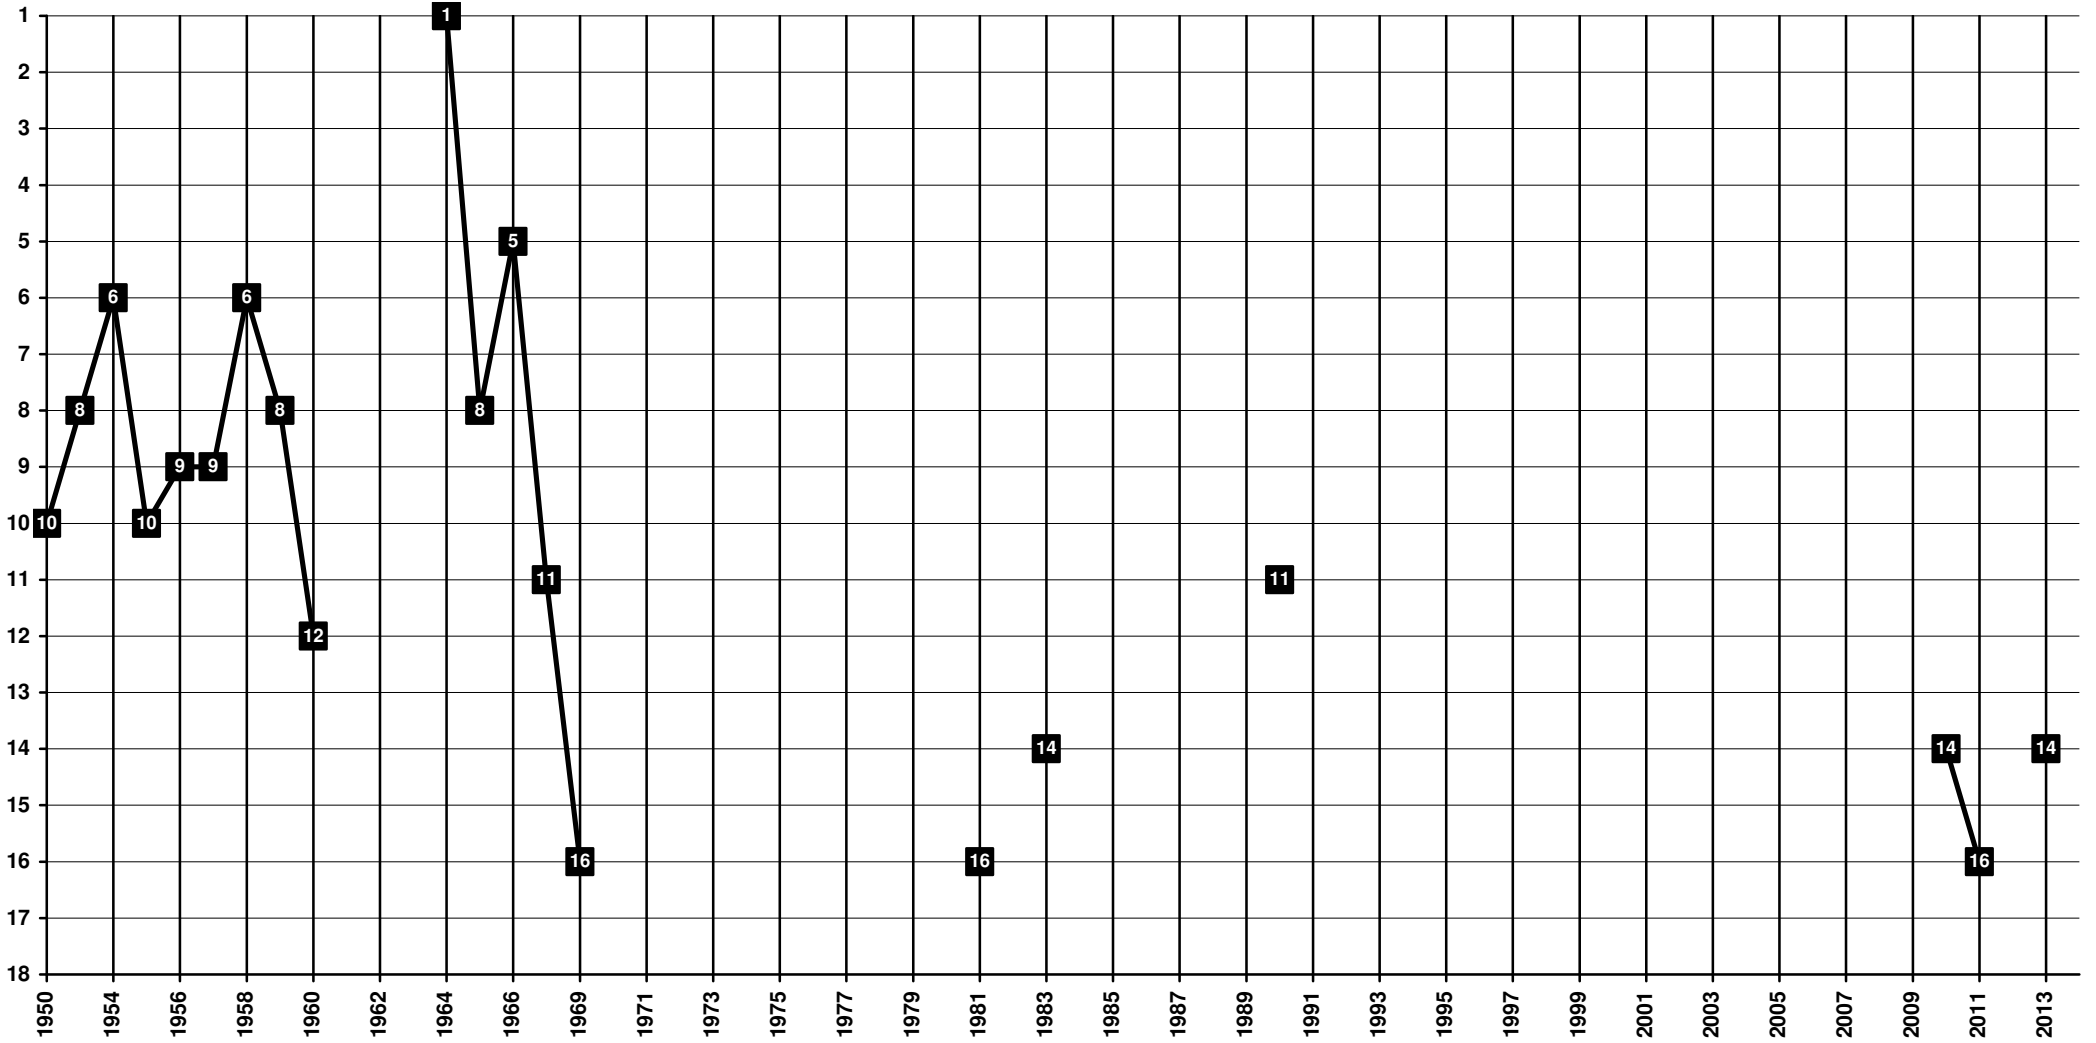

Israel - Tier 1 - Final Table Places

1927 **Hapoel Ramat Gan** [Ramat Gan and Giv'atayim]