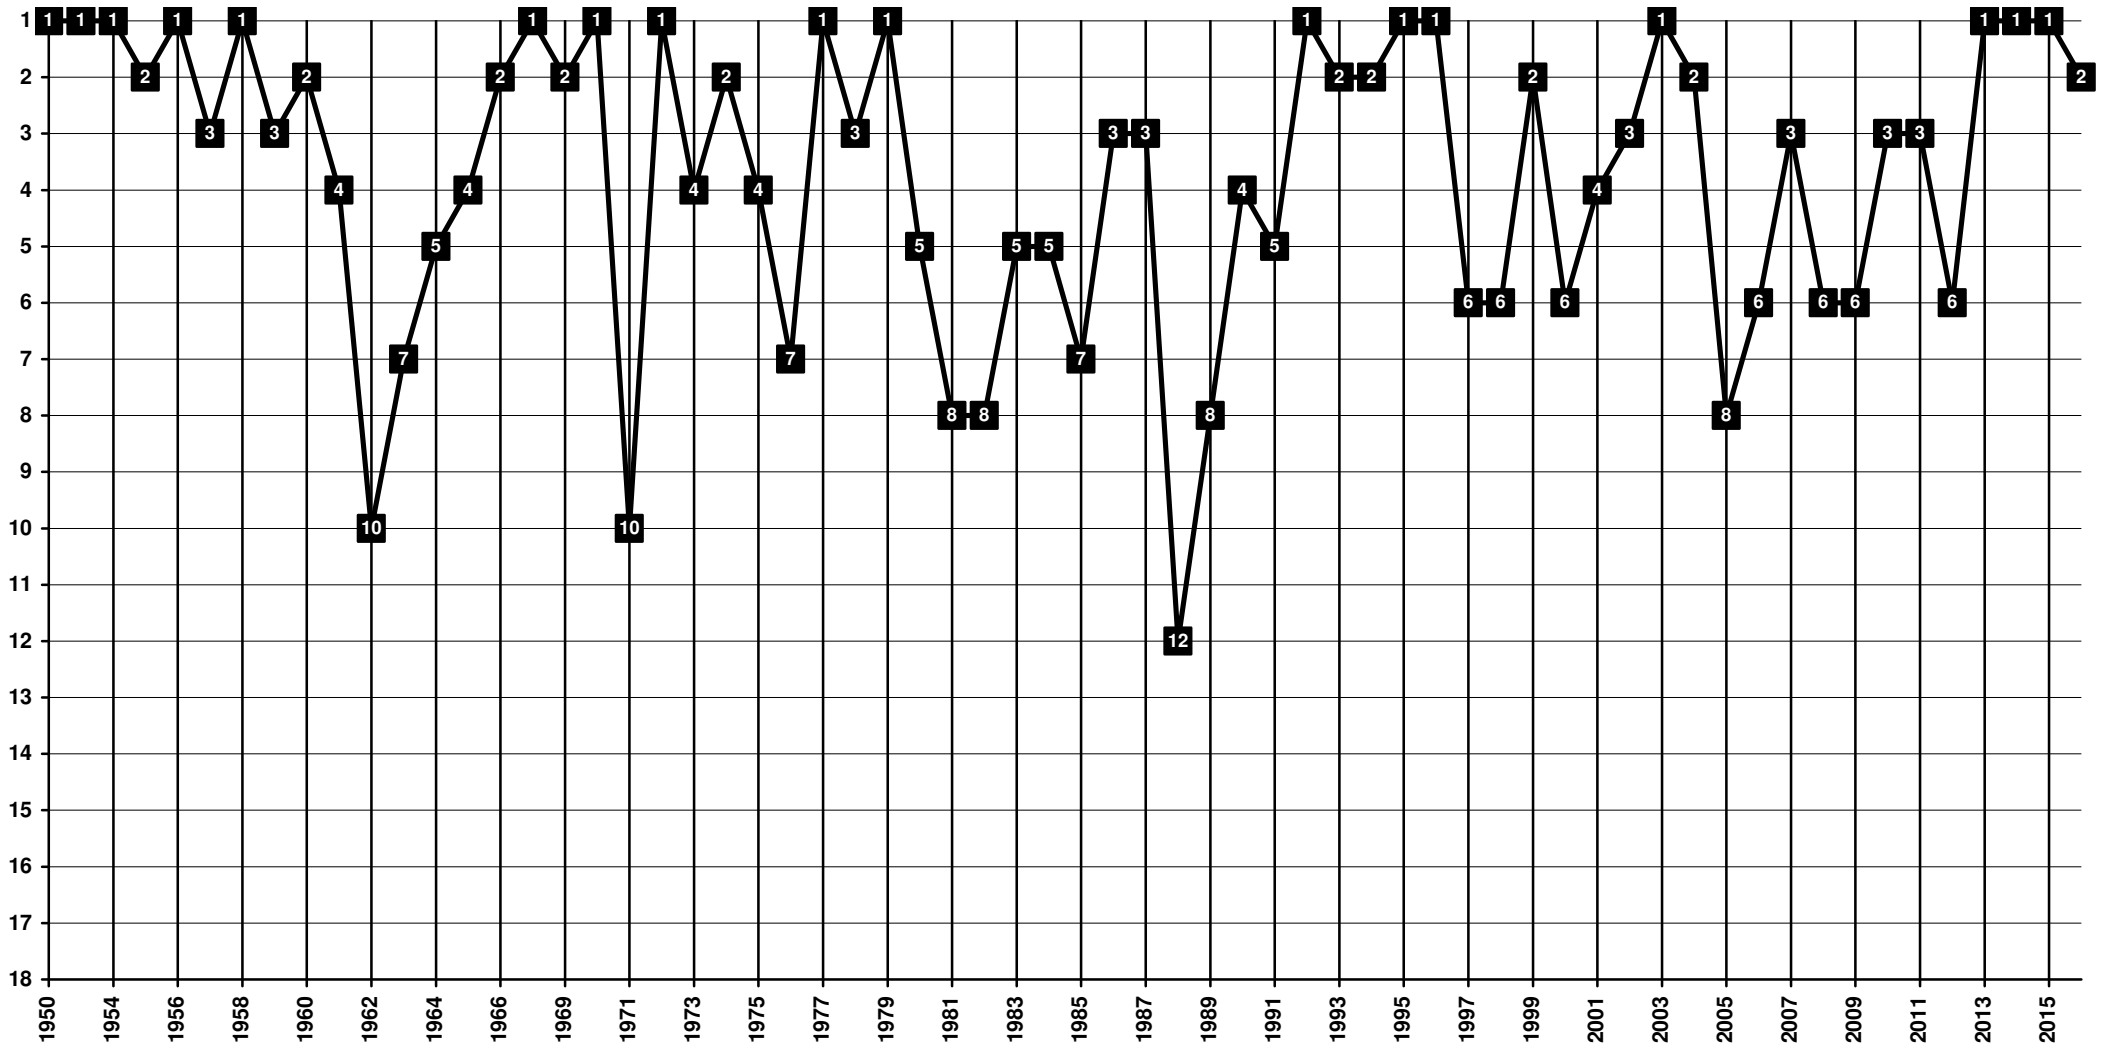

Israel - Tier 1 - Final Table Places

1934-2000 merged with Shimshon Tel Aviv to Beitar Shimshon Tel Aviv **Beitar Tel Aviv** [Tel Aviv]

Israel - Tier 1 - Final Table Places

1936 **Bnei Yehuda Tel Aviv** [Tel Aviv]

Israel - Tier 1 - Final Table Places

Israel - Tier 1 - Final Table Places

1949-2000 **Maccabi Jaffa** [Tel Aviv]

Israel - Tier 1 - Final Table Places

1906 HaRishon LeZion-Yaffo | 1909 Maccabi Tel Aviv [Tel Aviv]

Israel - Tier 1 - Final Table Places

1949-2000 merged with Beitar Tel Aviv to Beitar Shimshon Tel Aviv **Shimshon Tel Aviv** [Tel Aviv]