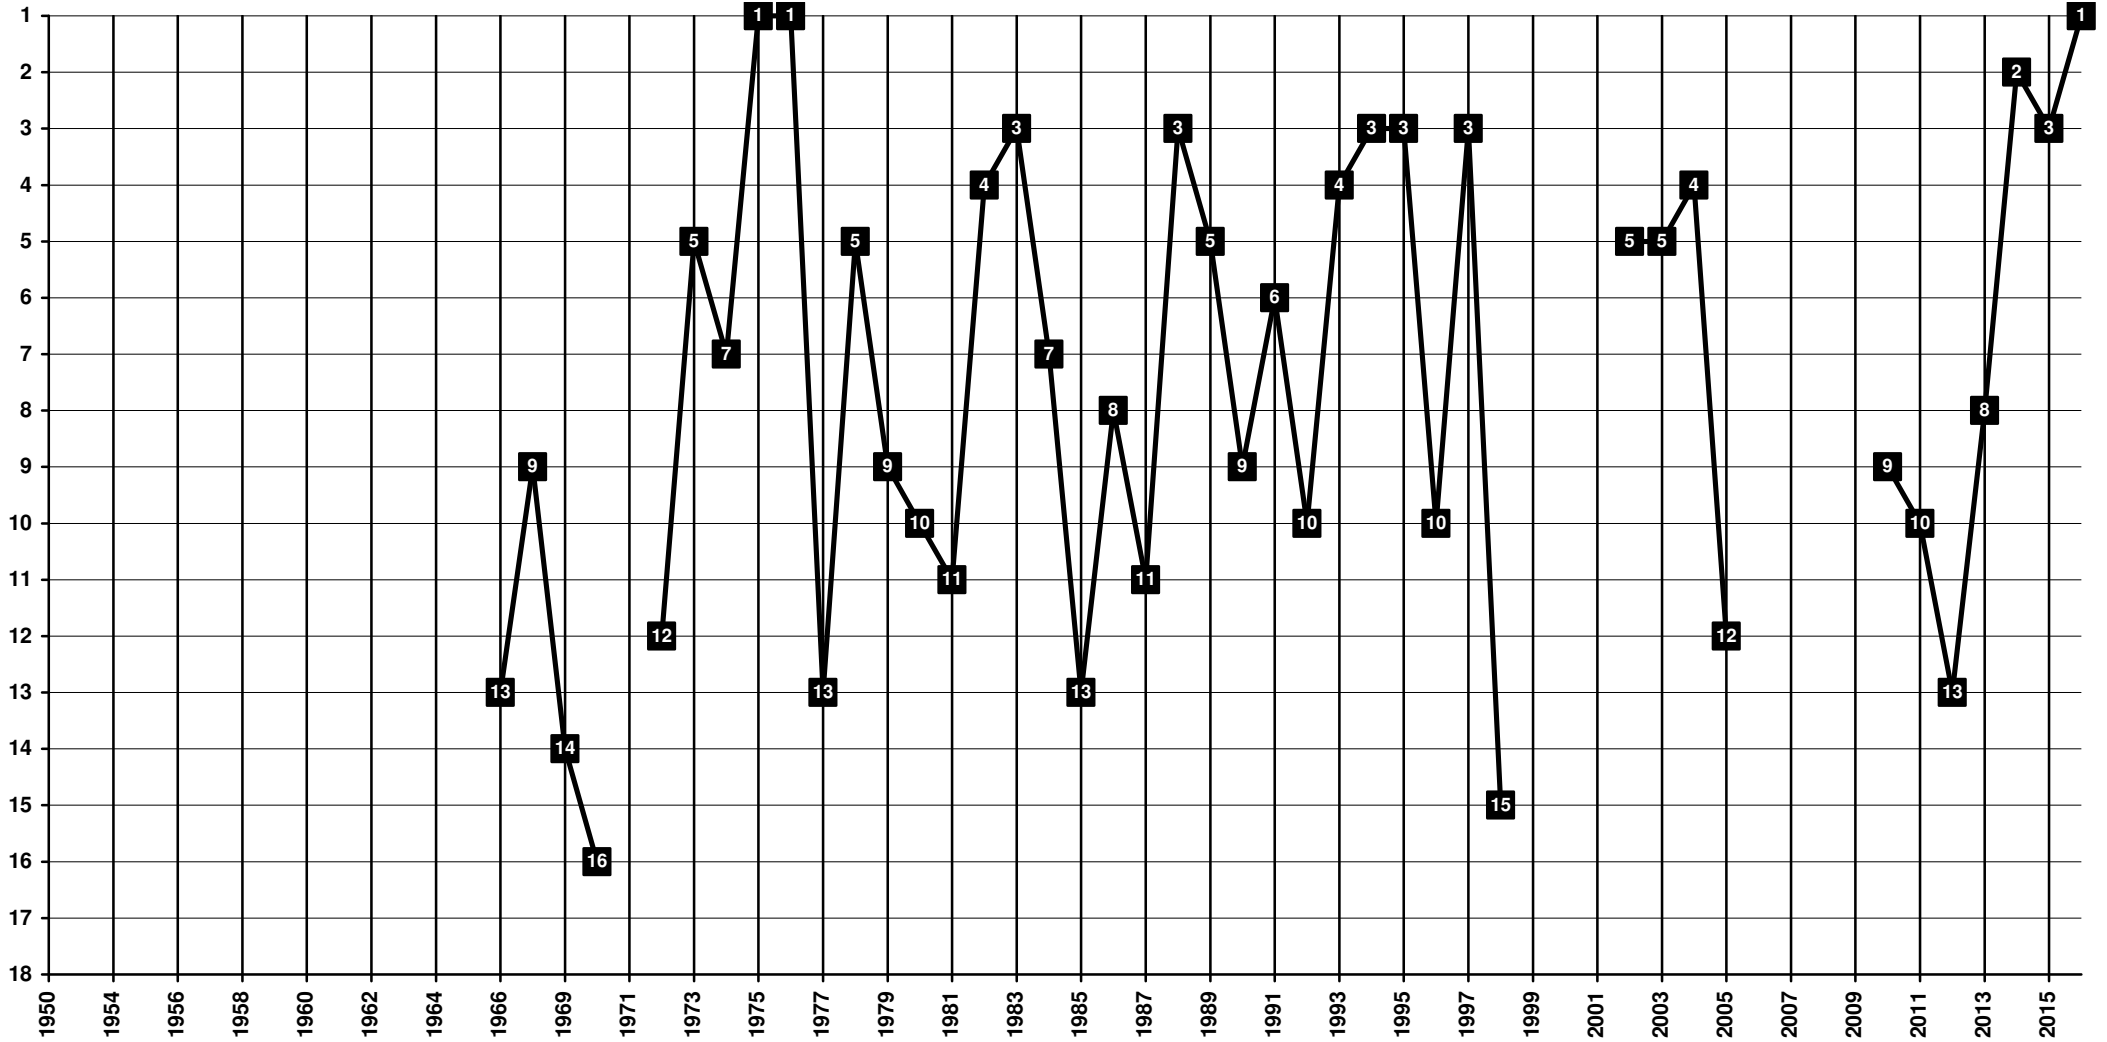

Israel - Tier 1 - Final Table Places

1946 Hapoel Acre | 2013 Hapoel Ironi Acre [Akko]

Israel - Tier 1 - Final Table Places

1999 merge of Hapoel Ashdod and Maccabi Ironi Ashdod **FC Ashdod** [Ashdod]

Israel - Tier 1 - Final Table Places

1949 Hapoel Be'er Sheva [Beersheba]

Israel - Tier 1 - Final Table Places

1924 Hapoel Haifa [Haifa]

Israel - Tier 1 - Final Table Places

Israel - Tier 1 - Final Table Places

1932 **Maccabi Herzliya** [Herzliya]

Israel - Tier 1 - Final Table Places

1936 **Beitar Jerusalem** [Jerusalem]

Israel - Tier 1 - Final Table Places

1926 Hapoel Jerusalem [Jerusalem]

Israel - Tier 1 - Final Table Places

1928 Hapoel Kfar Saba [Kfar Saba]