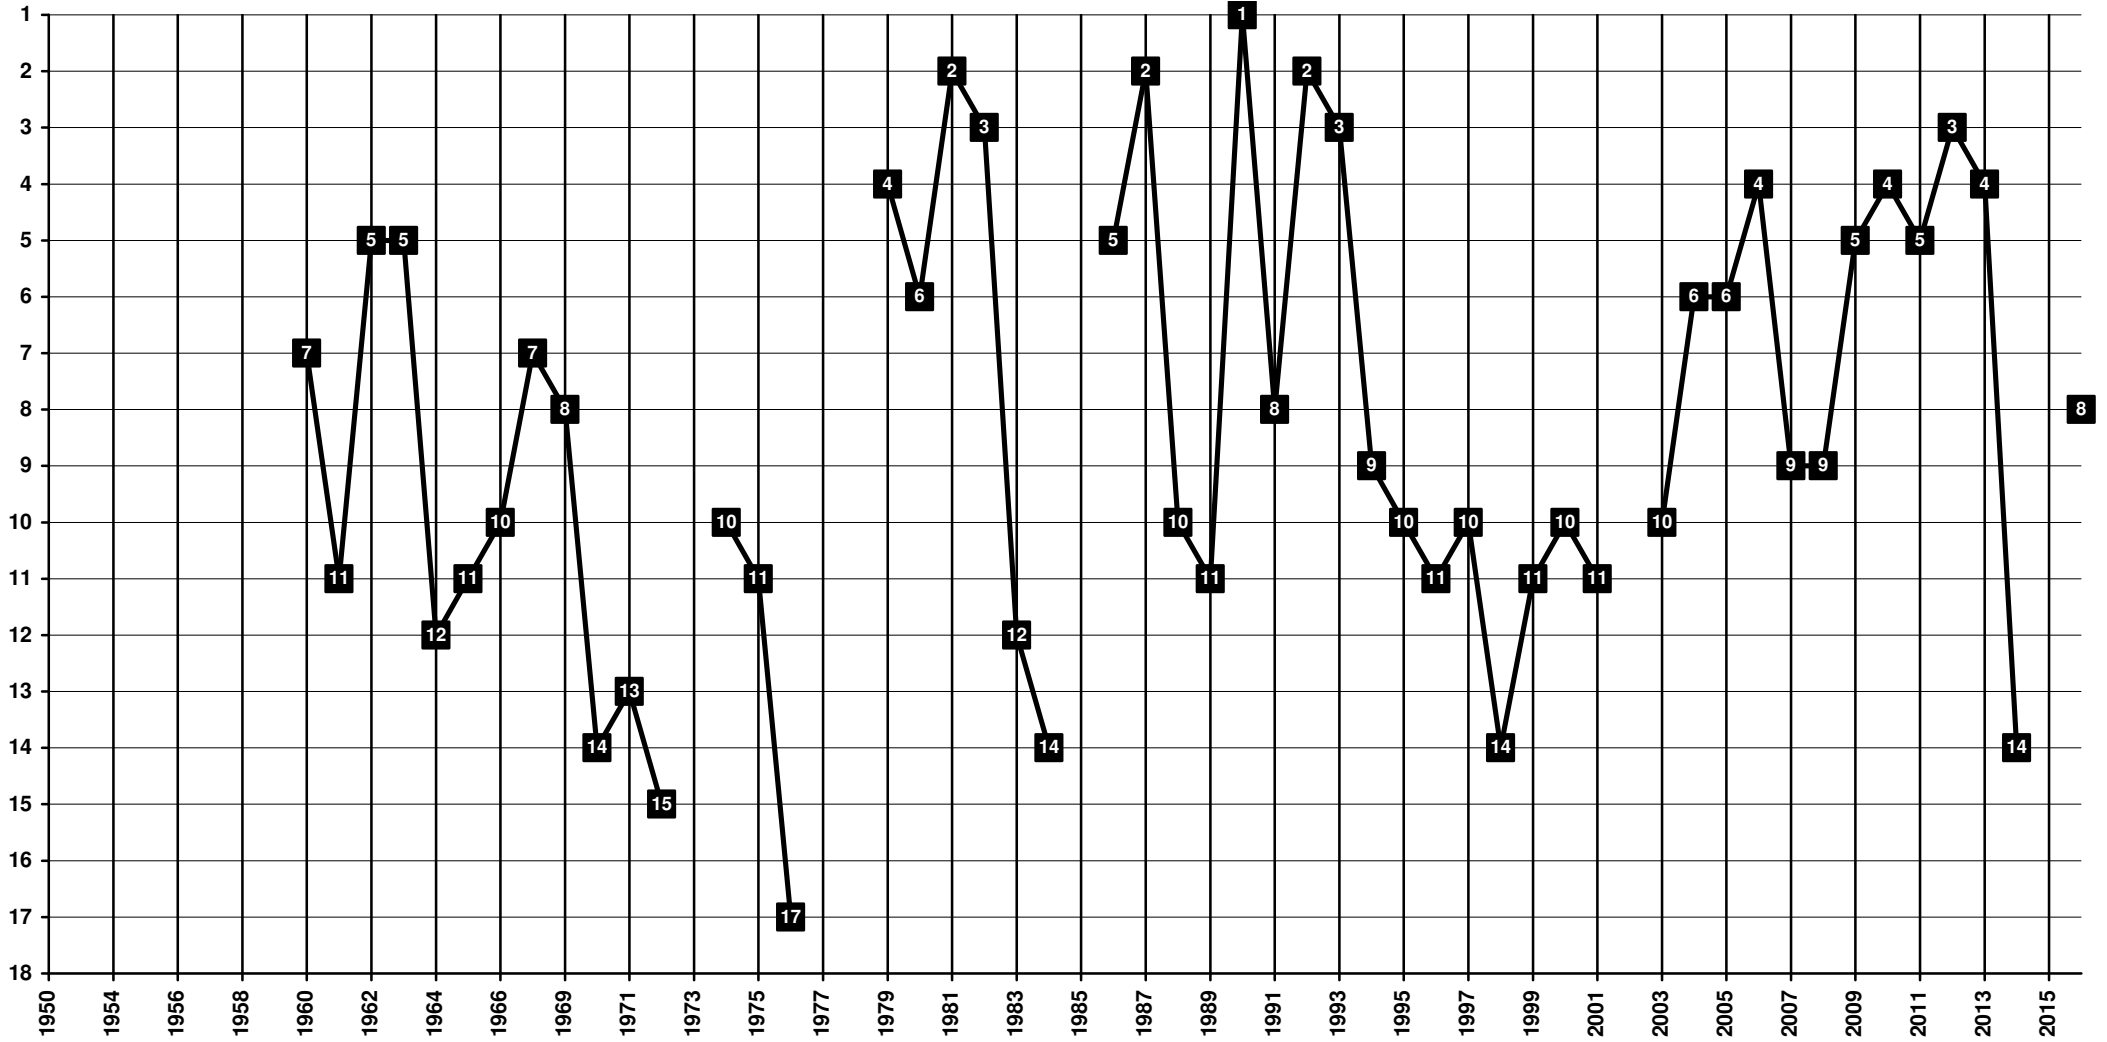

Israel - Tier 1 - Final Table Places

1940 **Hapoel Rishon LeZion** | 1997 **Hapoel Ironi Rishon LeZion** | 2008 **Hapoel Rishon LeZion** [Rishon LeZion]

Israel - Tier 1 - Final Table Places

1991 merge of Maccabi Sakhnin and Hapoel Sakhnin **Bnei Sakhnin** [Sakhnin]

Israel - Tier 1 - Final Table Places

1934-2000 merged with Shimshon Tel Aviv to Beitar Shimshon Tel Aviv **Beitar Tel Aviv** [Tel Aviv]

Israel - Tier 1 - Final Table Places

1936 **Bnei Yehuda Tel Aviv** [Tel Aviv]