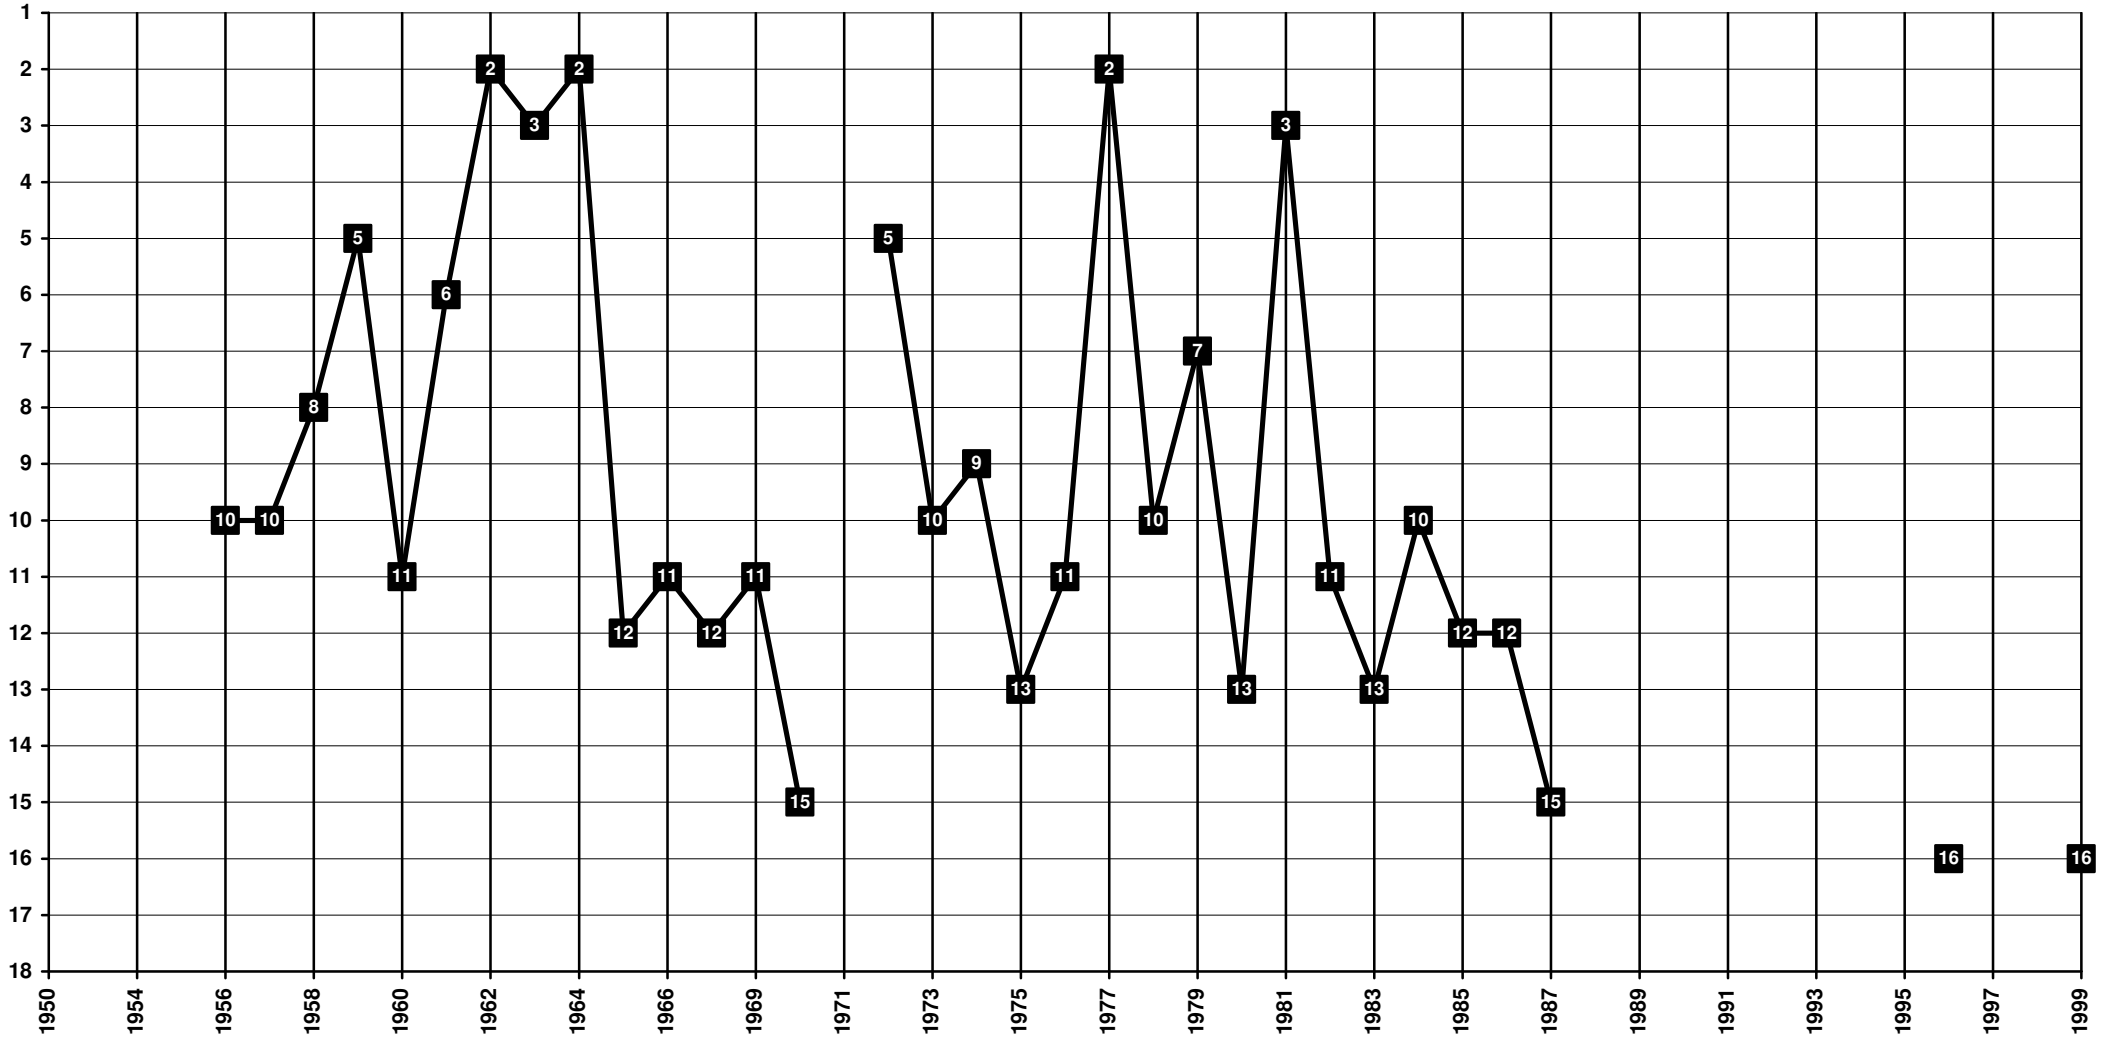

Israel - Tier 1 - Final Table Places

1934-2000 merged with Shimshon Tel Aviv to Beitar Shimshon Tel Aviv **Beitar Tel Aviv** [Tel Aviv]

Israel - Tier 1 - Final Table Places

1936 **Bnei Yehuda Tel Aviv** [Tel Aviv]

Israel - Tier 1 - Final Table Places

Israel - Tier 1 - Final Table Places

1949-2000 **Maccabi Jaffa** [Tel Aviv]

Israel - Tier 1 - Final Table Places

1906 HaRishon LeZion-Yaffo | 1909 Maccabi Tel Aviv [Tel Aviv]