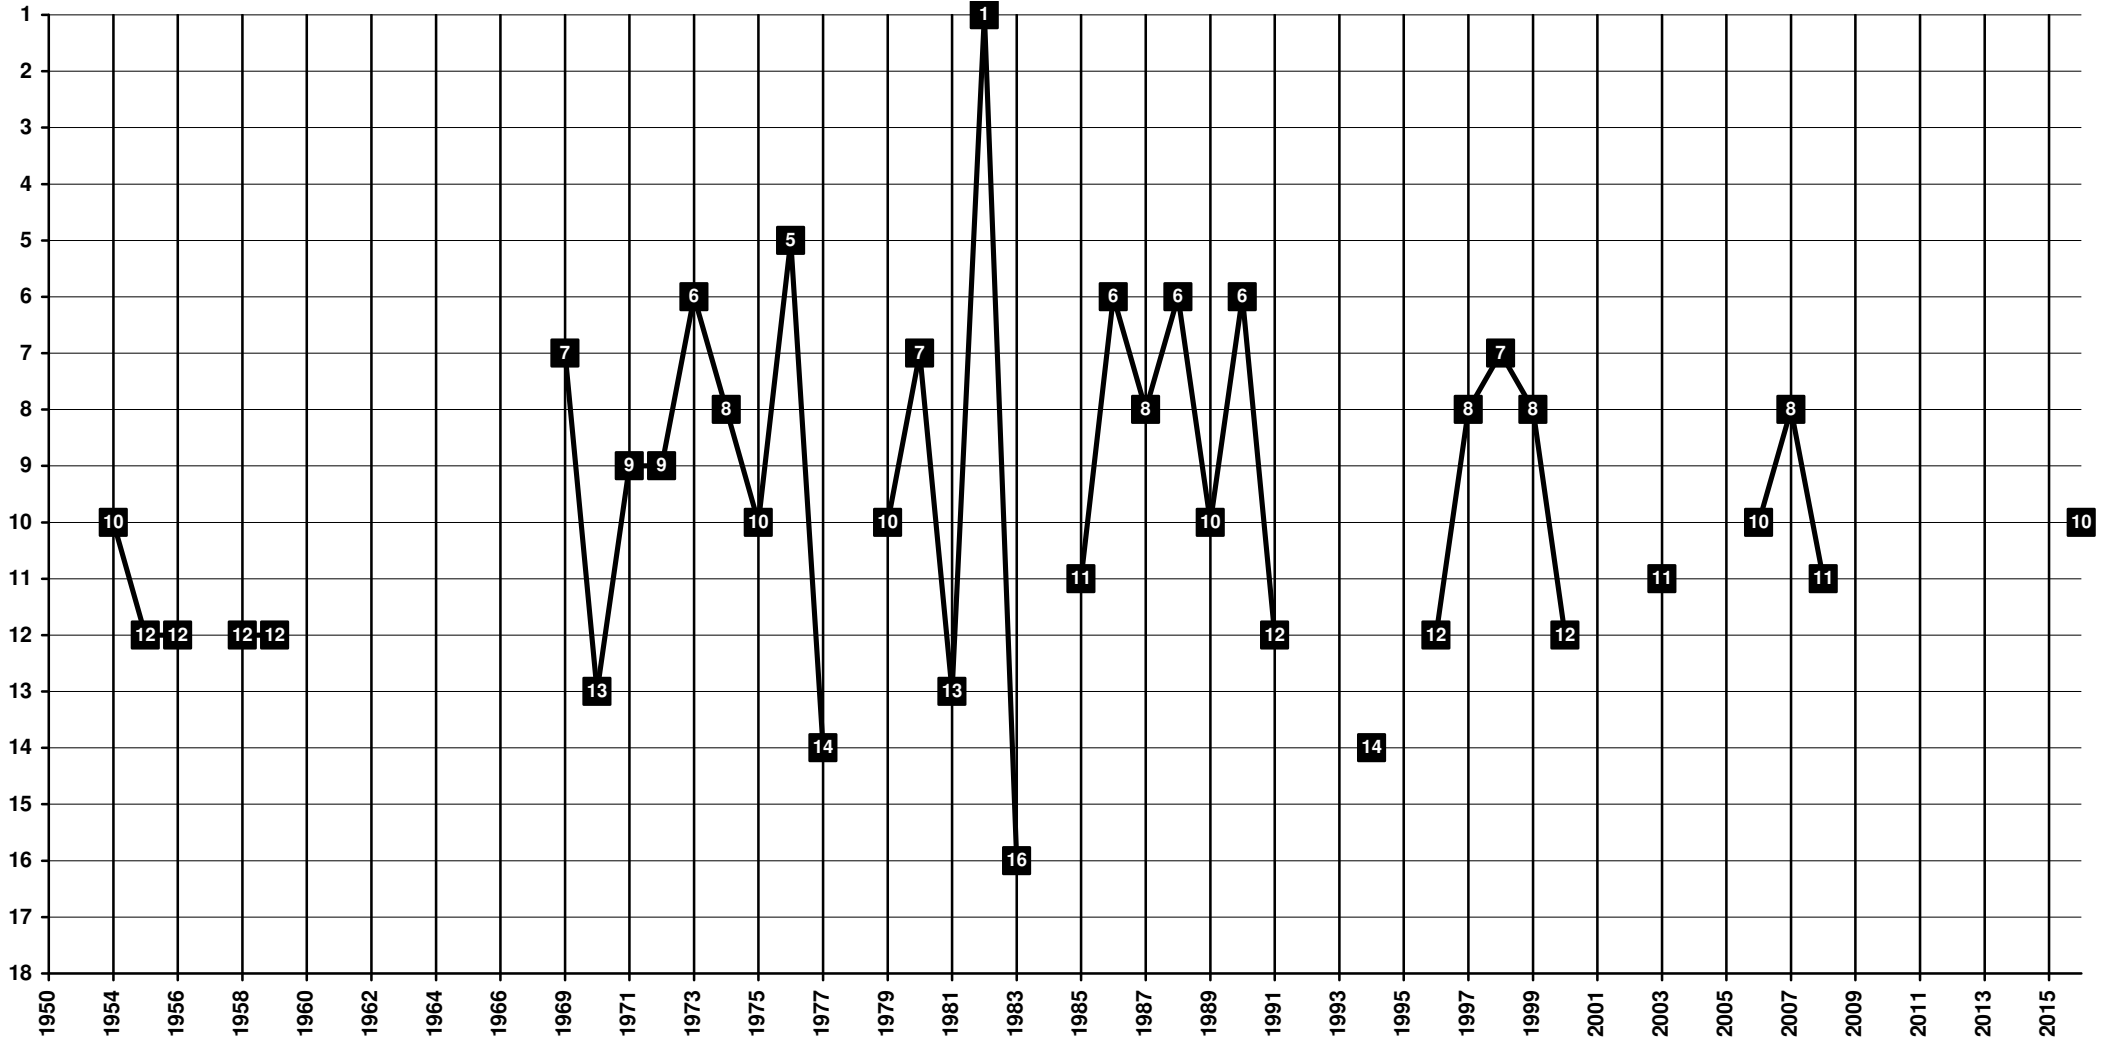

1949 Hapoel Be'er Sheva [Beersheba]

Israel - Tier 1 - Final Table Places

1924 Hapoel Haifa [Haifa]

Israel - Tier 1 - Final Table Places

Israel - Tier 1 - Final Table Places

1932 **Maccabi Herzliya** [Herzliya]

Israel - Tier 1 - Final Table Places

1936 **Beitar Jerusalem** [Jerusalem]

Israel - Tier 1 - Final Table Places

1926 Hapoel Jerusalem [Jerusalem]

Israel - Tier 1 - Final Table Places

1928 Hapoel Kfar Saba [Kfar Saba]

Israel - Tier 1 - Final Table Places

Israel - Tier 1 - Final Table Places

1934 Hapoel Petah Tikva [Petah Tikva]

Israel - Tier 1 - Final Table Places

1912 **Maccabi Petah Tikva** [Petah Tikva]

Israel - Tier 1 - Final Table Places