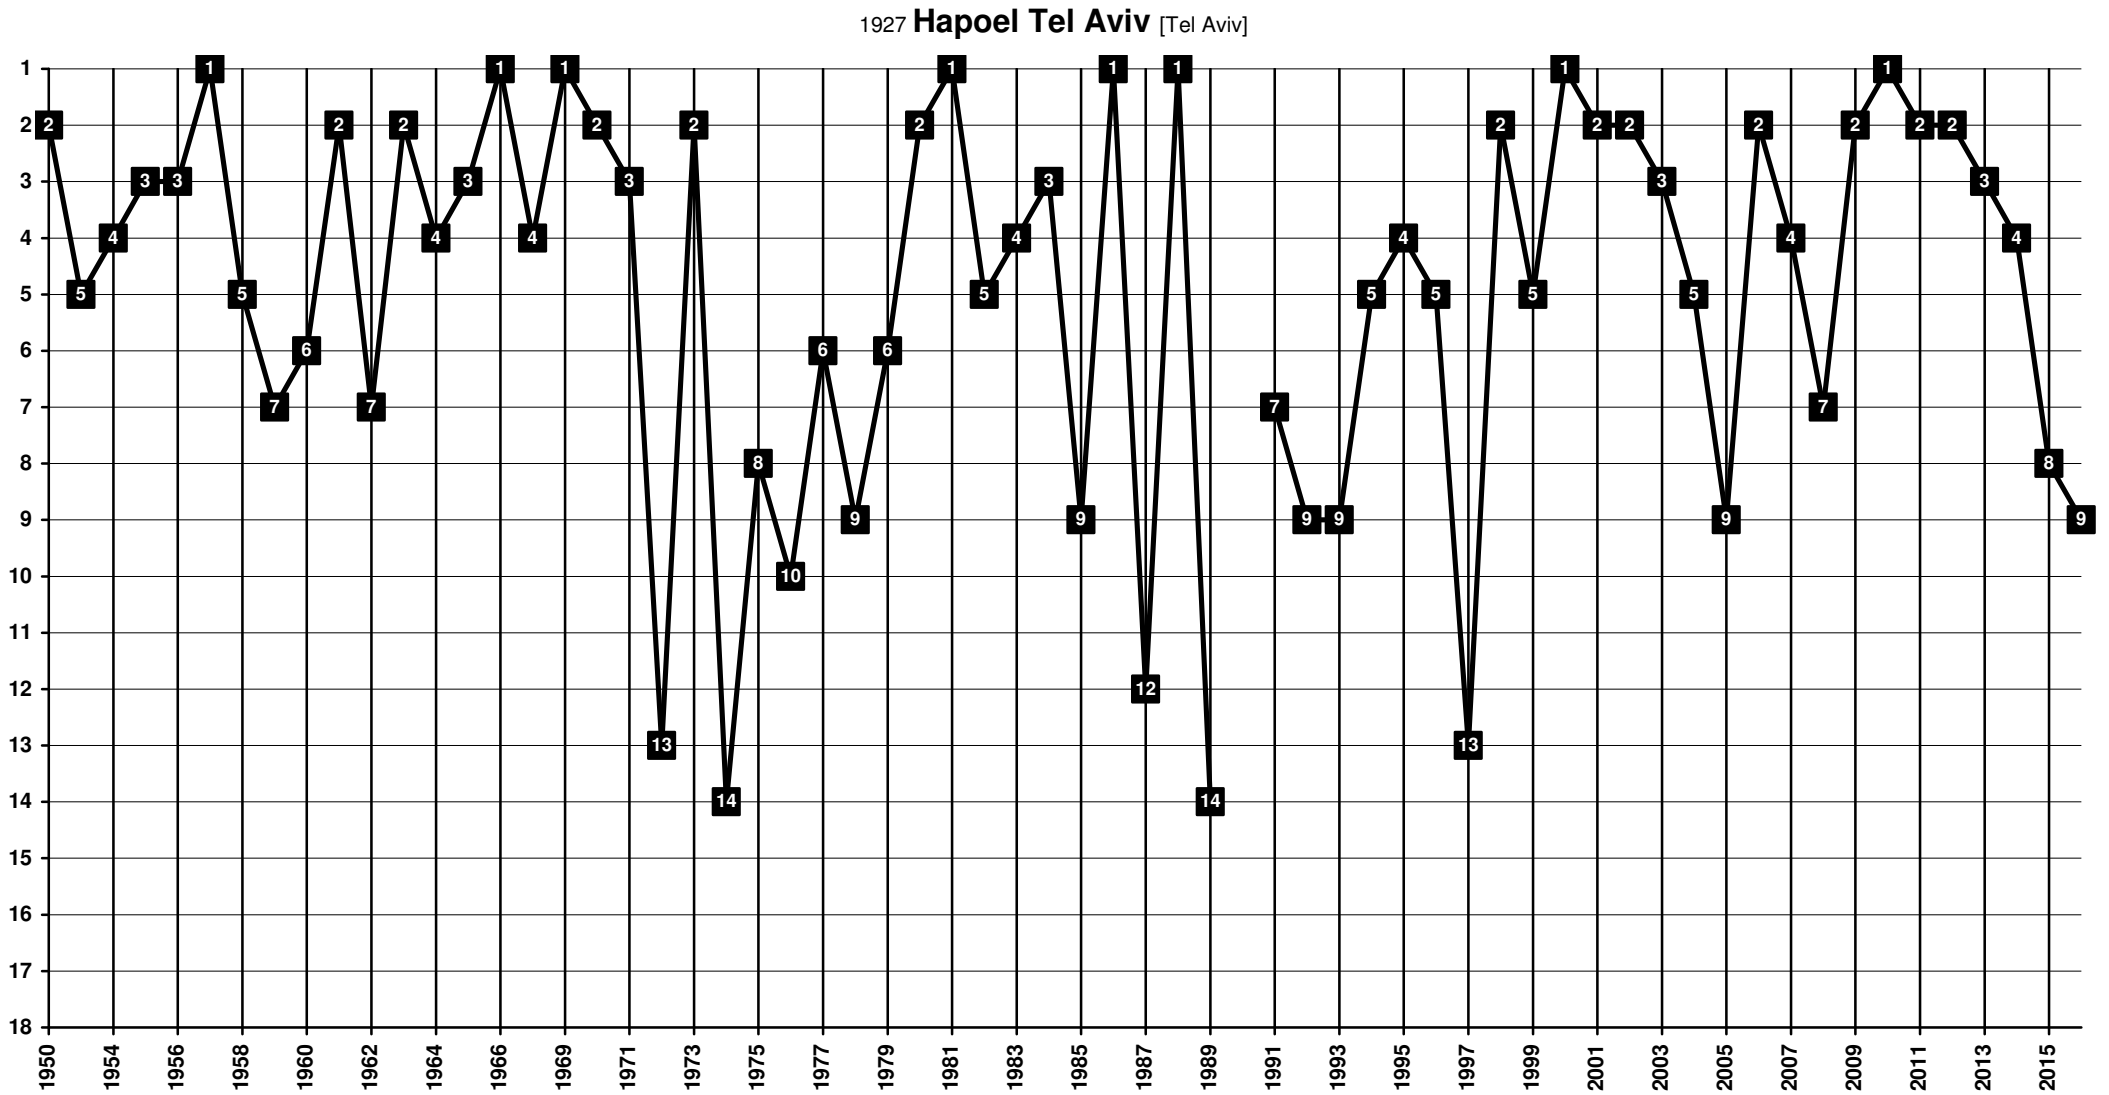

Israel - Tier 1 - Final Table Places

1934-2000 merged with Shimshon Tel Aviv to Beitar Shimshon Tel Aviv **Beitar Tel Aviv** [Tel Aviv]

Israel - Tier 1 - Final Table Places

1936 **Bnei Yehuda Tel Aviv** [Tel Aviv]

Israel - Tier 1 - Final Table Places

Israel - Tier 1 - Final Table Places

1949-2000 **Maccabi Jaffa** [Tel Aviv]

Israel - Tier 1 - Final Table Places

1906 HaRishon LeZion-Yaffo | 1909 Maccabi Tel Aviv [Tel Aviv]