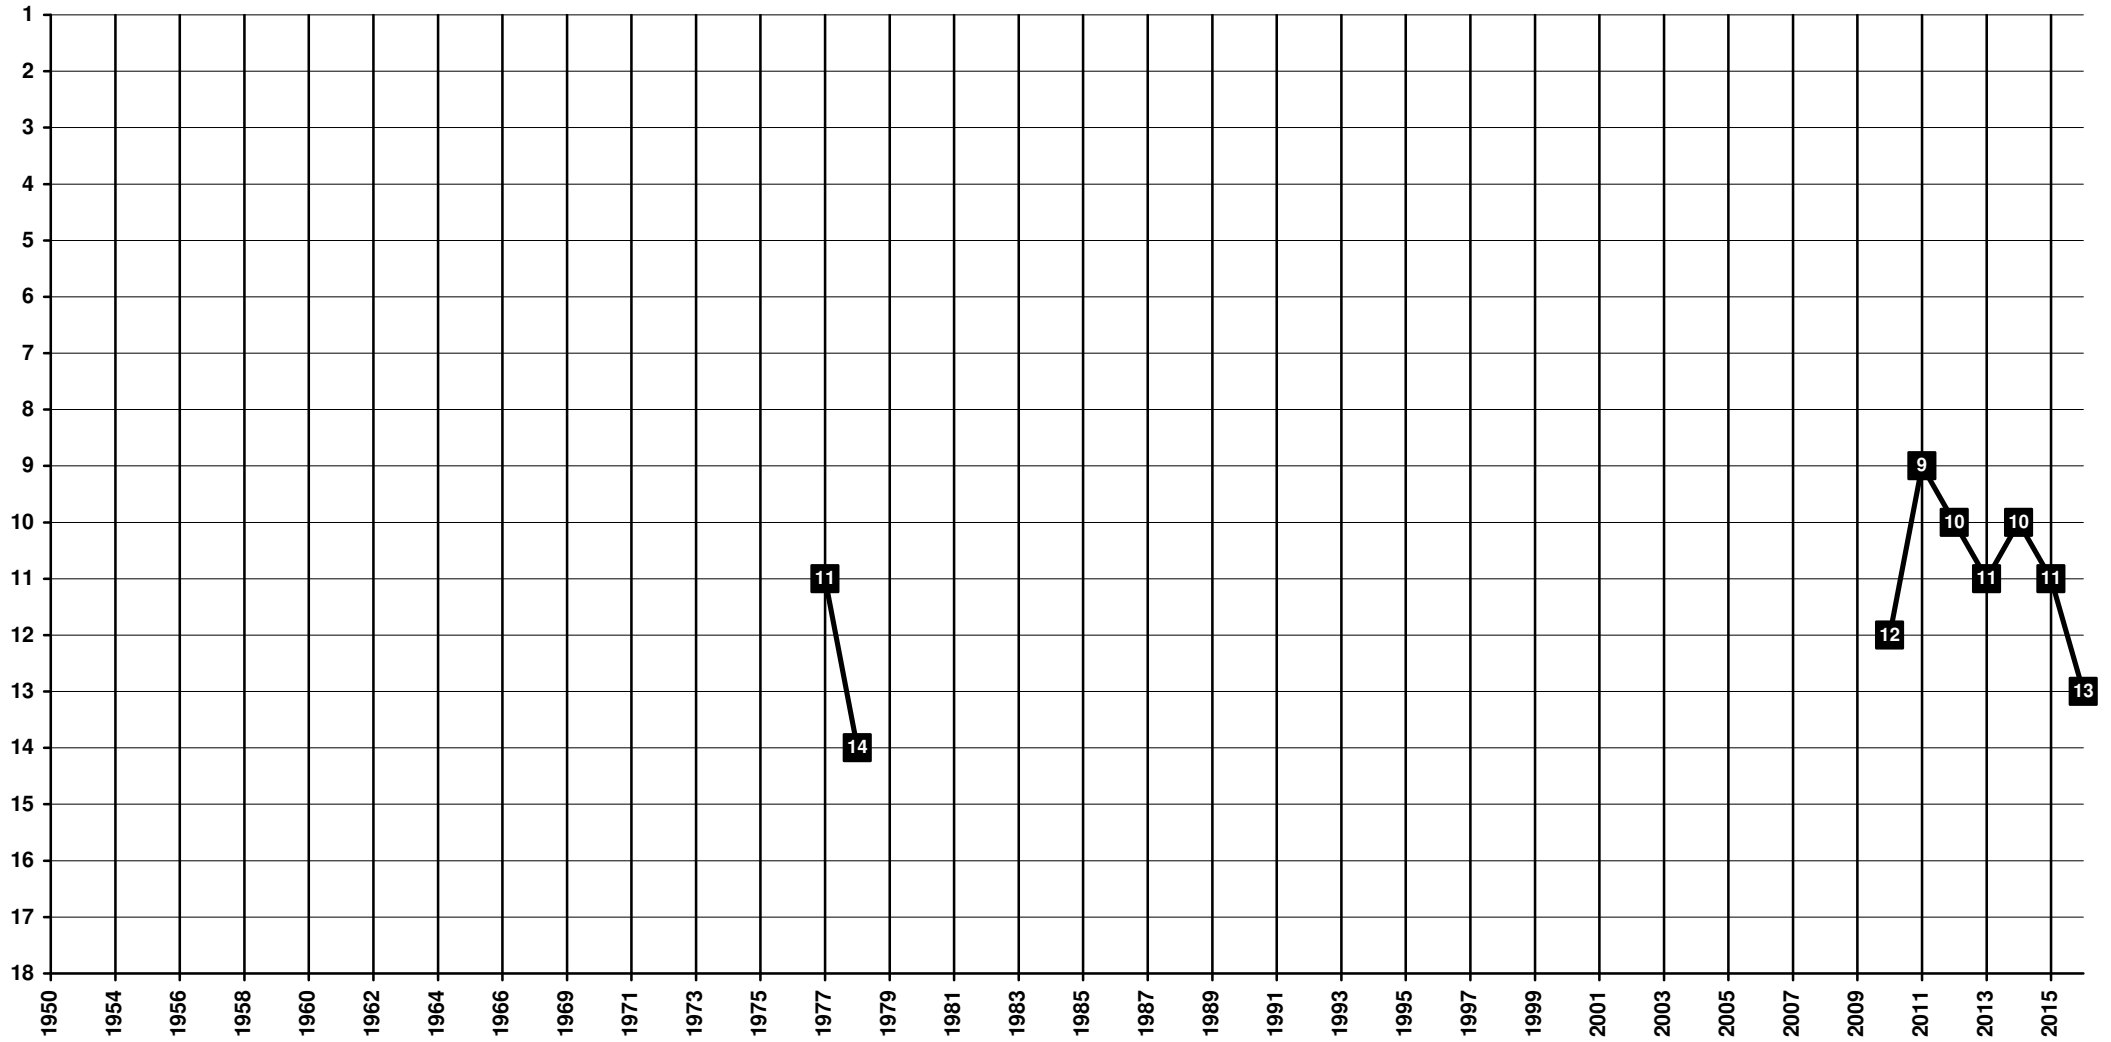

Israel - Tier 1 - Final Table Places

1946 Hapoel Acre | 2013 Hapoel Ironi Acre [Akko]

Israel - Tier 1 - Final Table Places

1999 merge of Hapoel Ashdod and Maccabi Ironi Ashdod **FC Ashdod** [Ashdod]

Israel - Tier 1 - Final Table Places

1949 Hapoel Be'er Sheva [Beersheba]

Israel - Tier 1 - Final Table Places

1924 Hapoel Haifa [Haifa]

Israel - Tier 1 - Final Table Places

Israel - Tier 1 - Final Table Places

1932 **Maccabi Herzliya** [Herzliya]

Israel - Tier 1 - Final Table Places

1936 **Beitar Jerusalem** [Jerusalem]

Israel - Tier 1 - Final Table Places

1926 Hapoel Jerusalem [Jerusalem]

Israel - Tier 1 - Final Table Places

1928 Hapoel Kfar Saba [Kfar Saba]