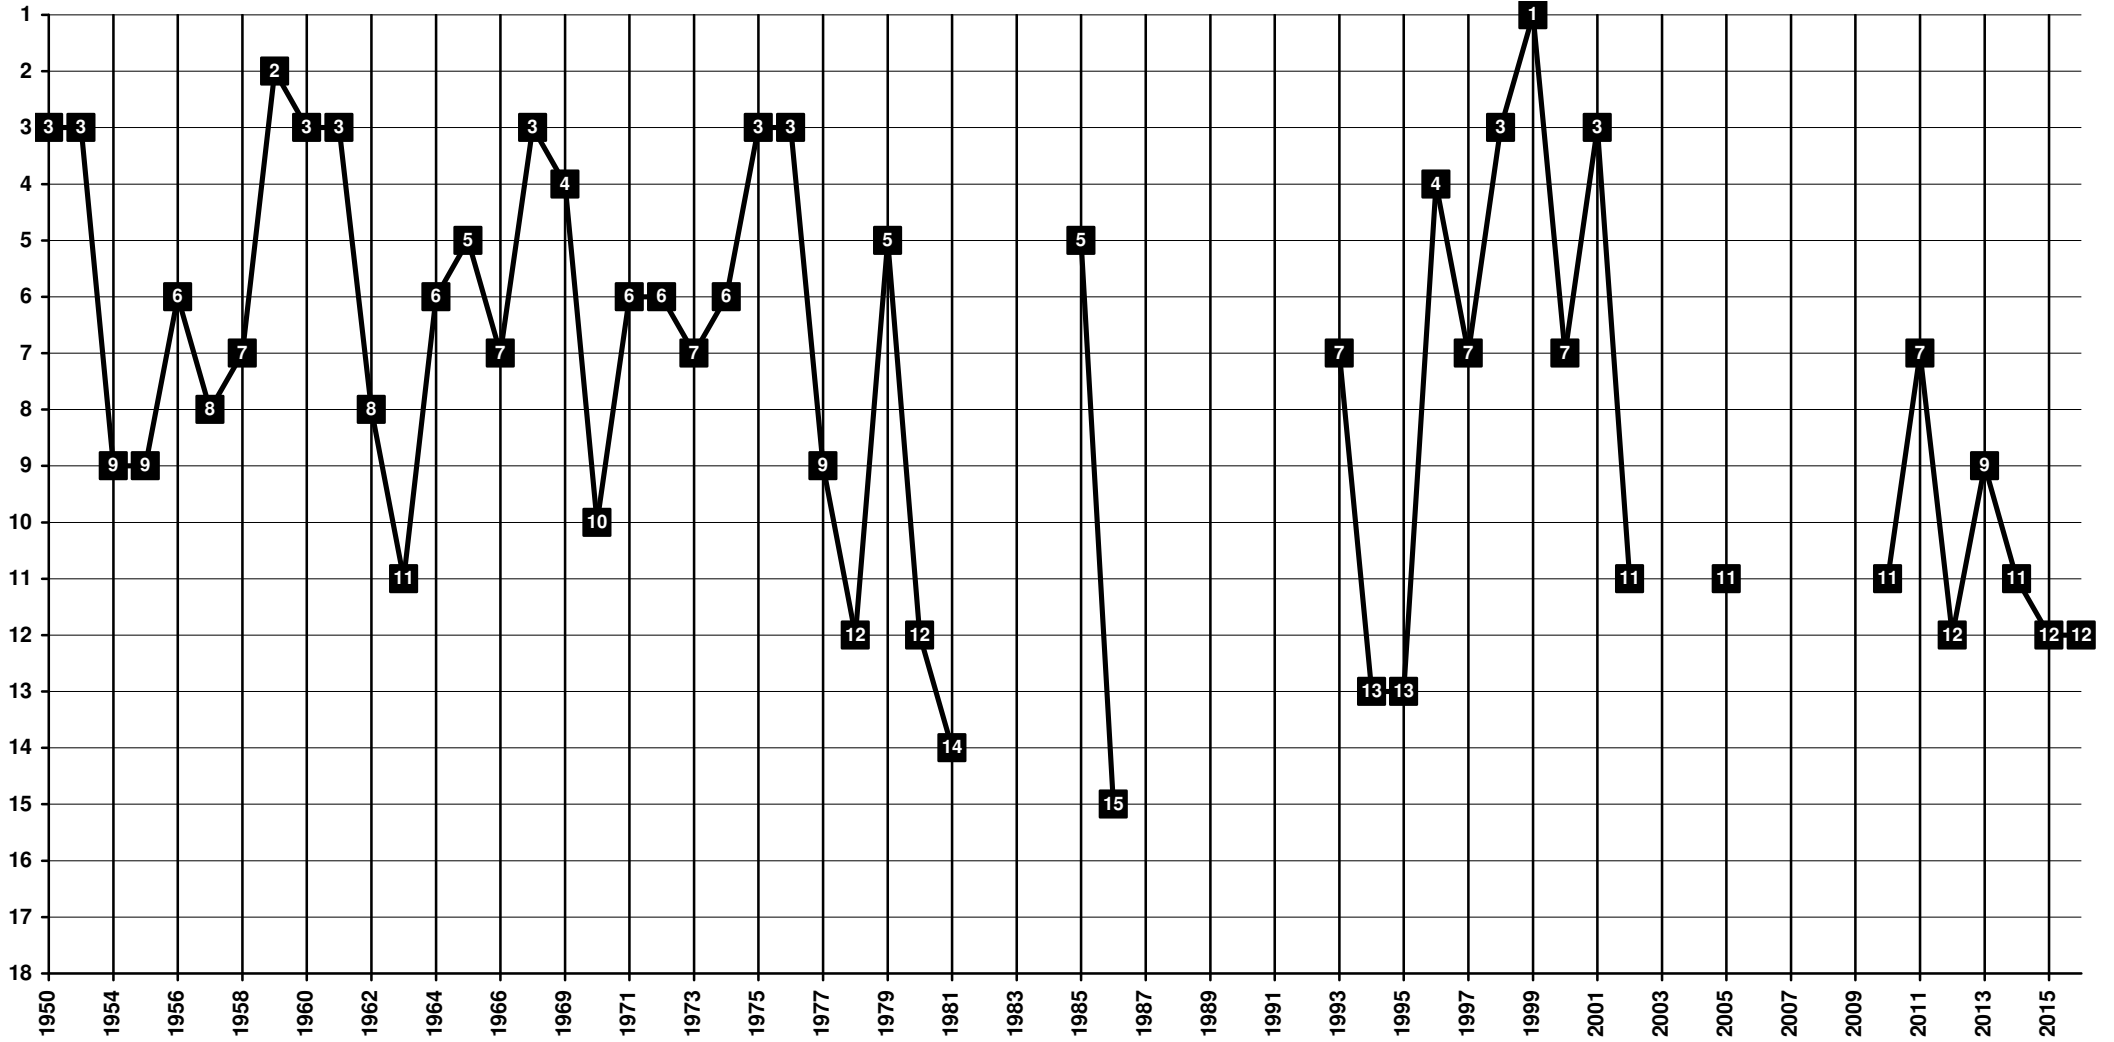

Israel - Tier 1 - Final Table Places

1946 Hapoel Acre | 2013 Hapoel Ironi Acre [Akko]

Israel - Tier 1 - Final Table Places

1999 merge of Hapoel Ashdod and Maccabi Ironi Ashdod **FC Ashdod** [Ashdod]

Israel - Tier 1 - Final Table Places

1949 Hapoel Be'er Sheva [Beersheba]

Israel - Tier 1 - Final Table Places

1924 Hapoel Haifa [Haifa]

Israel - Tier 1 - Final Table Places

Israel - Tier 1 - Final Table Places

1932 **Maccabi Herzliya** [Herzliya]

Israel - Tier 1 - Final Table Places

1936 **Beitar Jerusalem** [Jerusalem]

Israel - Tier 1 - Final Table Places

1926 Hapoel Jerusalem [Jerusalem]

Israel - Tier 1 - Final Table Places

1928 Hapoel Kfar Saba [Kfar Saba]