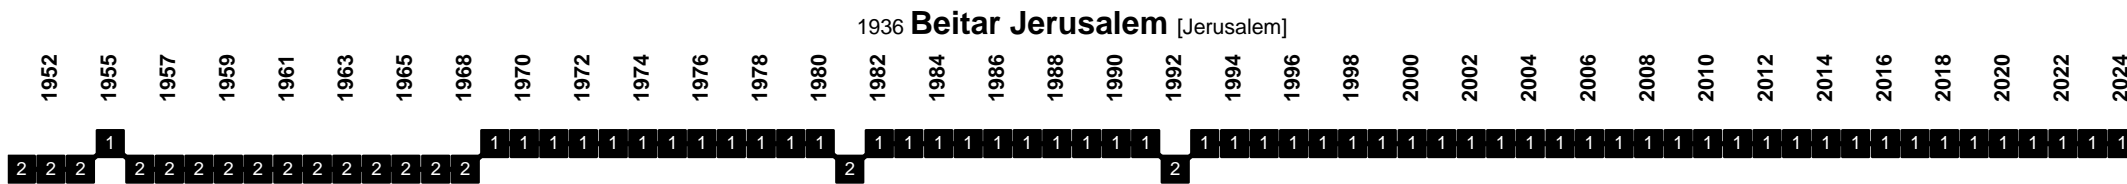

Israel - Divisional Movements

Israel - Divisional Movements

Israel - Divisional Movements

Israel - Divisional Movements

Israel - Divisional Movements

Israel - Divisional Movements

1985 merge of Hapoel Holon and Tzafririm Holon | **Hapoel Tzafririm Holon** | 2016 merged with Holon Yaniv to **Hapoel Holon** [Holon]

Israel - Divisional Movements

Israel - Divisional Movements

Maccabi Acre | 2000 Maccabi Ironi Kiryat Ata [Kiryat Ata]

1965 Maccabi Kiryat Gat [Kiryat Gat]

1953-2000 merged with Maccabi Kiryat Shmona to Ironi Kiryat Shmona Hapoel Kiryat Shmona [Kiryat Shmona]