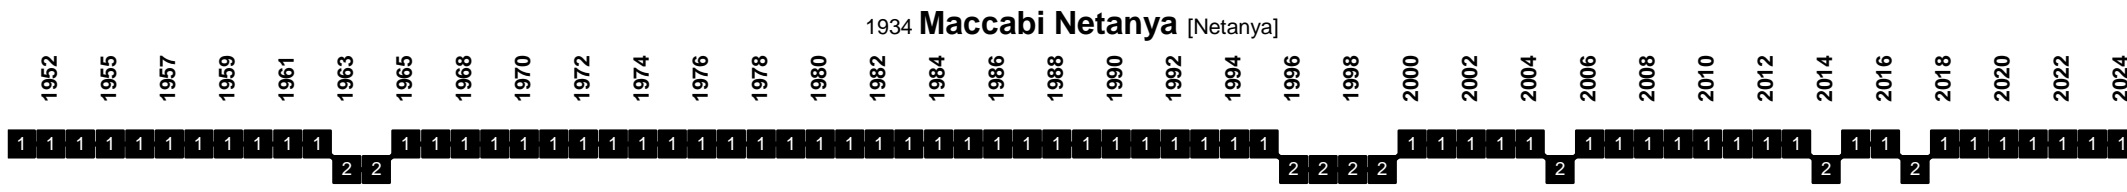

Israel - Divisional Movements