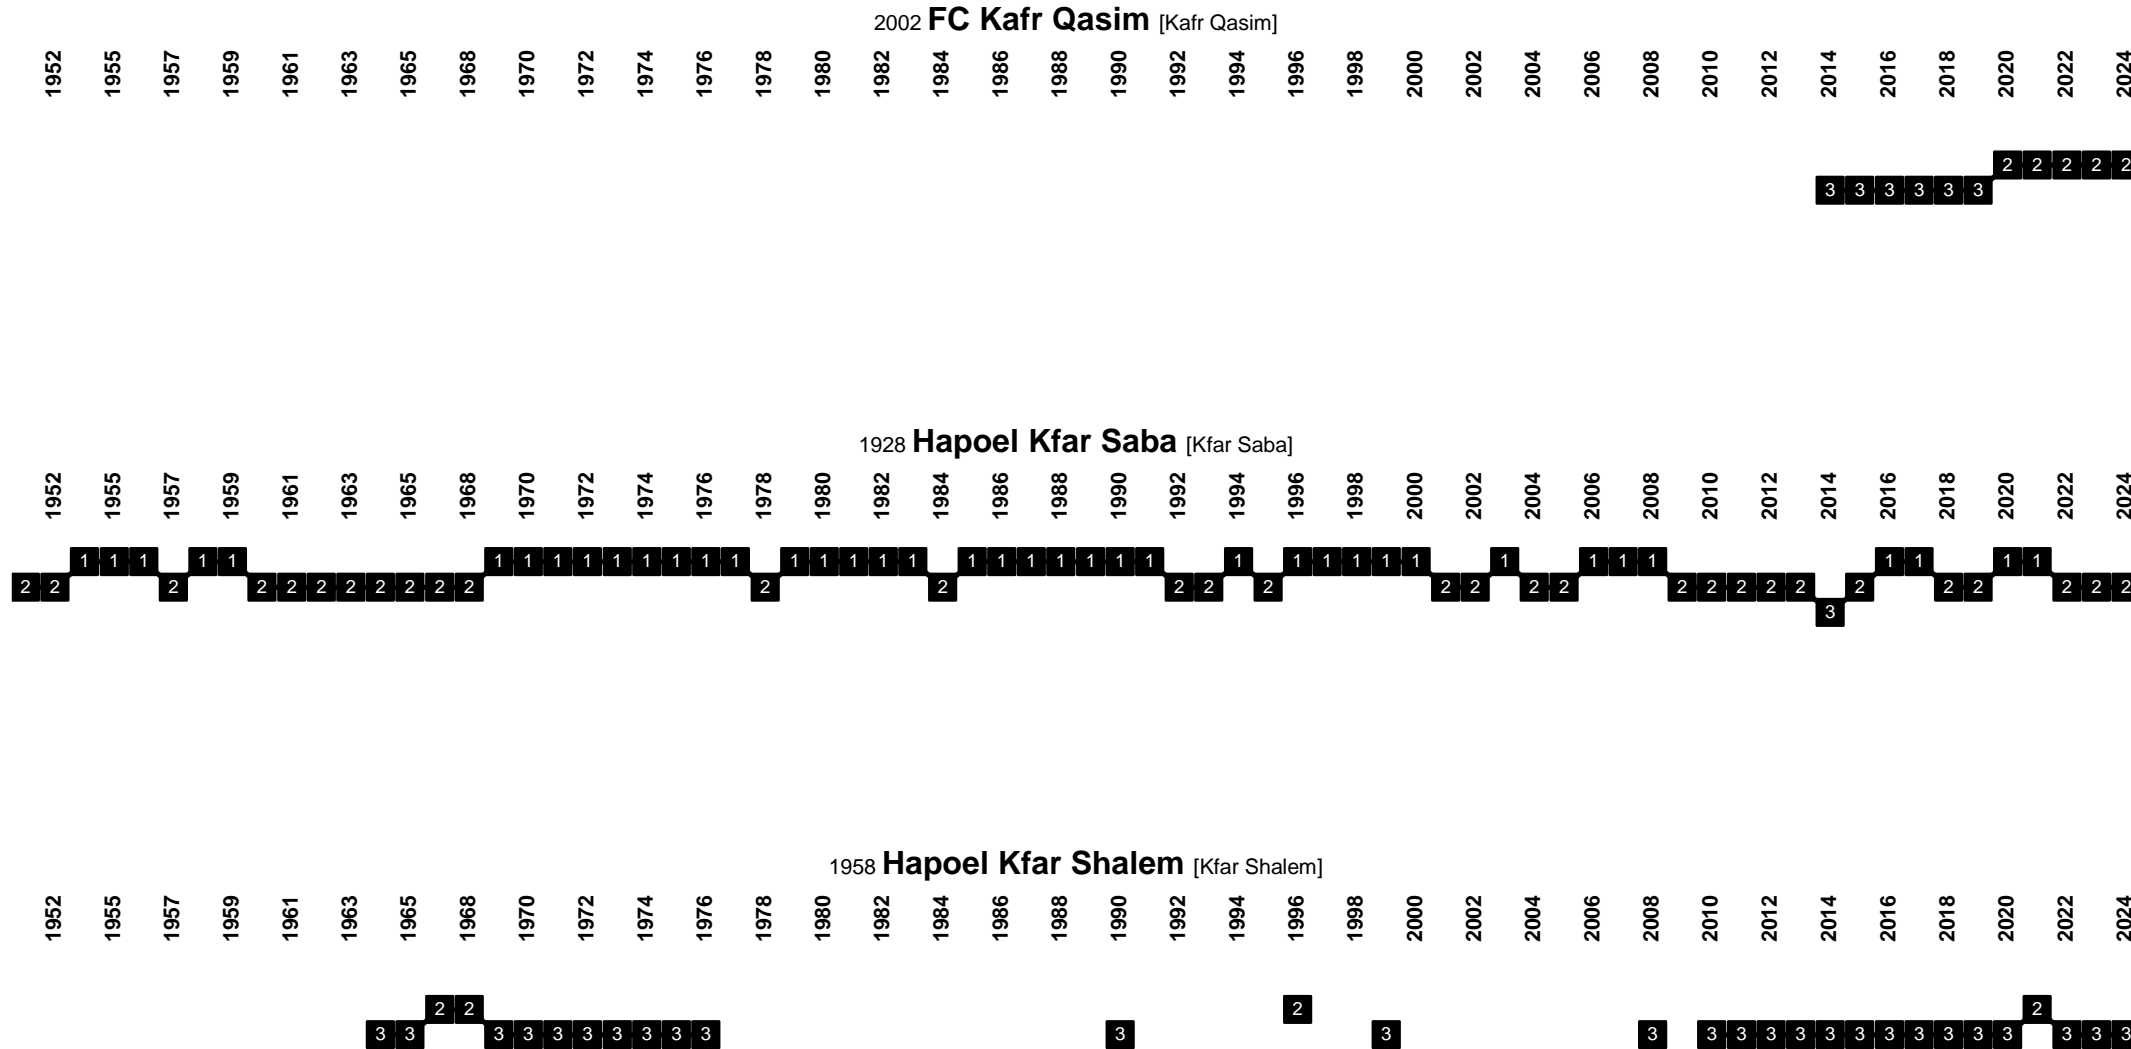

Israel - Divisional Movements

Israel - Divisional Movements

Israel - Divisional Movements

Israel - Divisional Movements

Israel - Divisional Movements

Israel - Divisional Movements

1985 merge of Hapoel Holon and Tzafririm Holon | **Hapoel Tzafririm Holon** | 2016 merged with Holon Yaniv to **Hapoel Holon** [Holon]

Israel - Divisional Movements

Israel - Divisional Movements

Maccabi Acre | 2000 Maccabi Ironi Kiryat Ata [Kiryat Ata]

1965 Maccabi Kiryat Gat [Kiryat Gat]

1953-2000 merged with Maccabi Kiryat Shmona to Ironi Kiryat Shmona Hapoel Kiryat Shmona [Kiryat Shmona]

Israel - Divisional Movements

Israel - Divisional Movements

1967 Maccabi Ahi Nazareth [Nazareth]

1958 Hapoel Kiryat Nazareth | 1973 Hapoel Nazareth Illit | 2019 Hapoel Nof HaGalil [Nazareth Illit]

1955 SK Ness Ziona | 2005 Sektzia Ness Ziona [Ness Ziona]