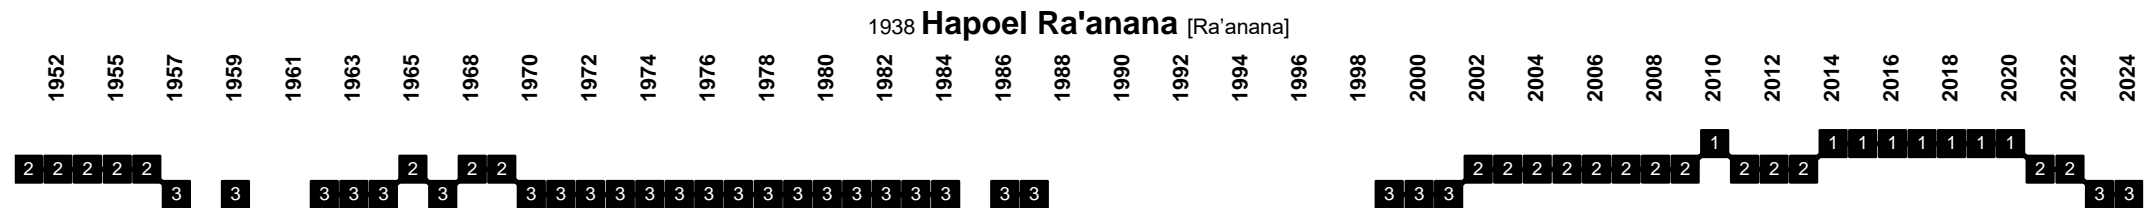

Israel - Divisional Movements