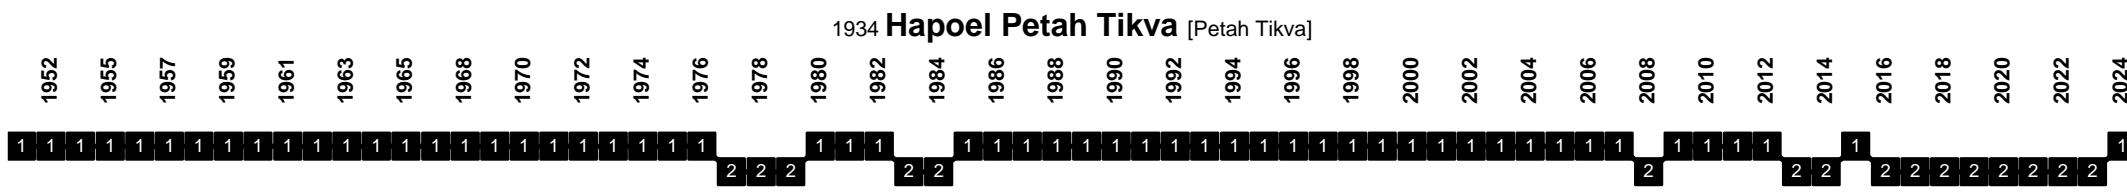

Israel - Divisional Movements