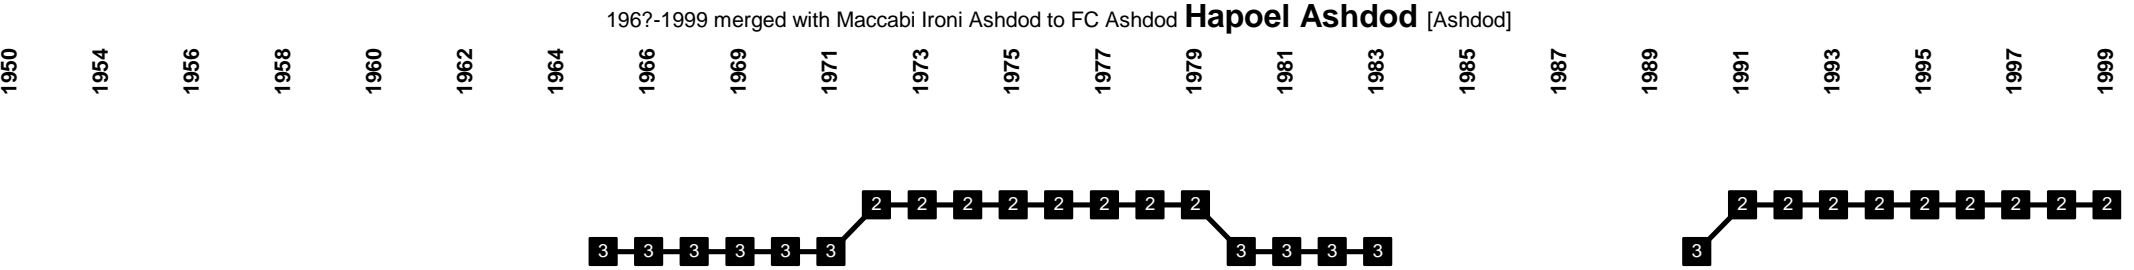

Israel - Divisional Movements