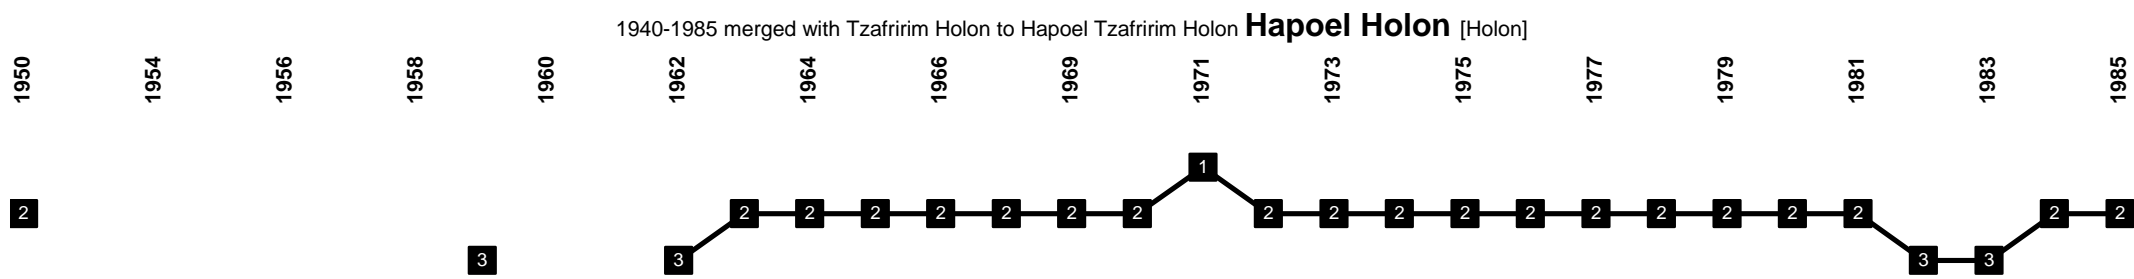

Israel - Divisional Movements