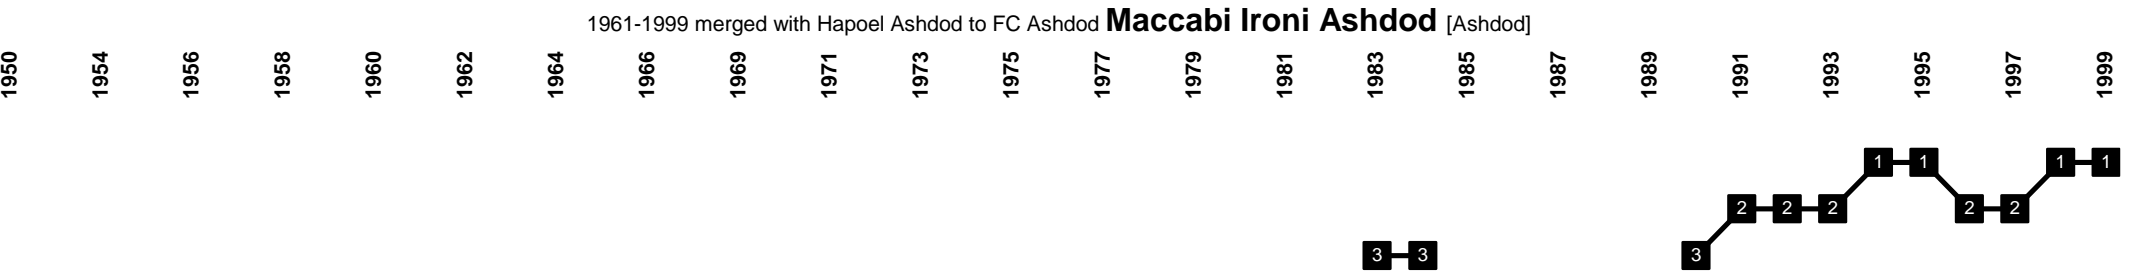

Israel - Divisional Movements

Israel - Divisional Movements

Israel - Divisional Movements

Israel - Divisional Movements

Israel - Divisional Movements

Israel - Divisional Movements

1985 merge of Hapoel Holon and Tzafririm Holon | **Hapoel Tzafririm Holon** | 2016 merged with Holon Yaniv to **Hapoel Holon** [Holon]

Israel - Divisional Movements

Israel - Divisional Movements

Maccabi Acre | 2000 Maccabi Ironi Kiryat Ata [Kiryat Ata]

1965 Maccabi Kiryat Gat [Kiryat Gat]

1953-2000 merged with Maccabi Kiryat Shmona to Ironi Kiryat Shmona Hapoel Kiryat Shmona [Kiryat Shmona]