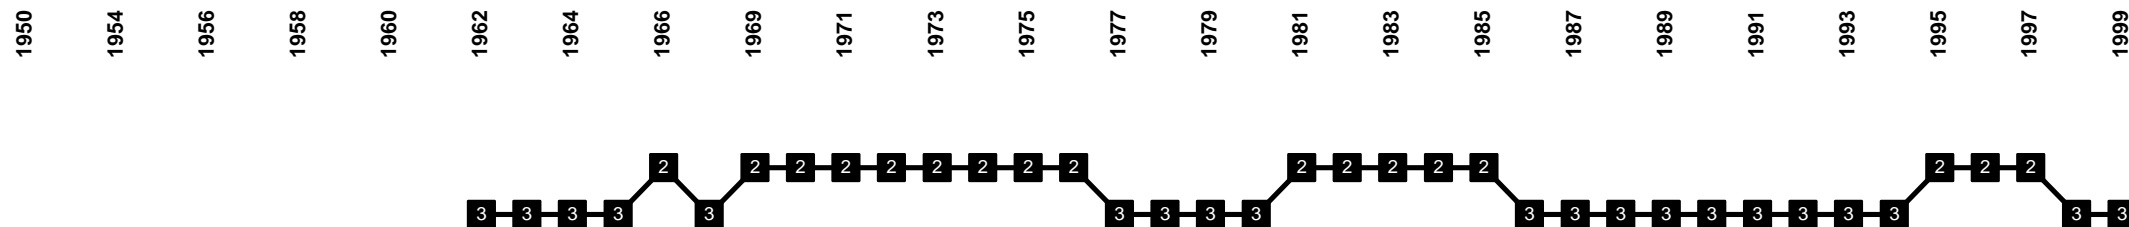

Israel - Divisional Movements

Israel - Divisional Movements

Maccabi Acre | 2000 Maccabi Ironi Kiryat Ata [Kiryat Ata]

1965 Maccabi Kiryat Gat [Kiryat Gat]

1953-2000 merged with Maccabi Kiryat Shmona to Ironi Kiryat Shmona Hapoel Kiryat Shmona [Kiryat Shmona]