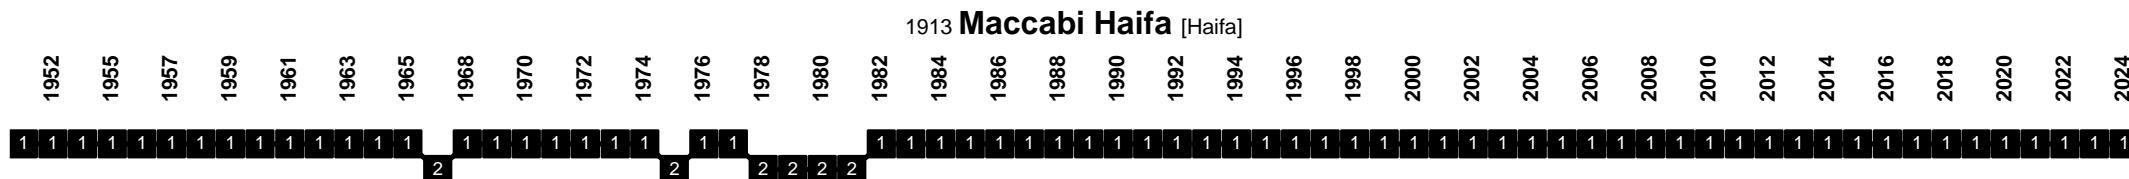

Israel - Divisional Movements