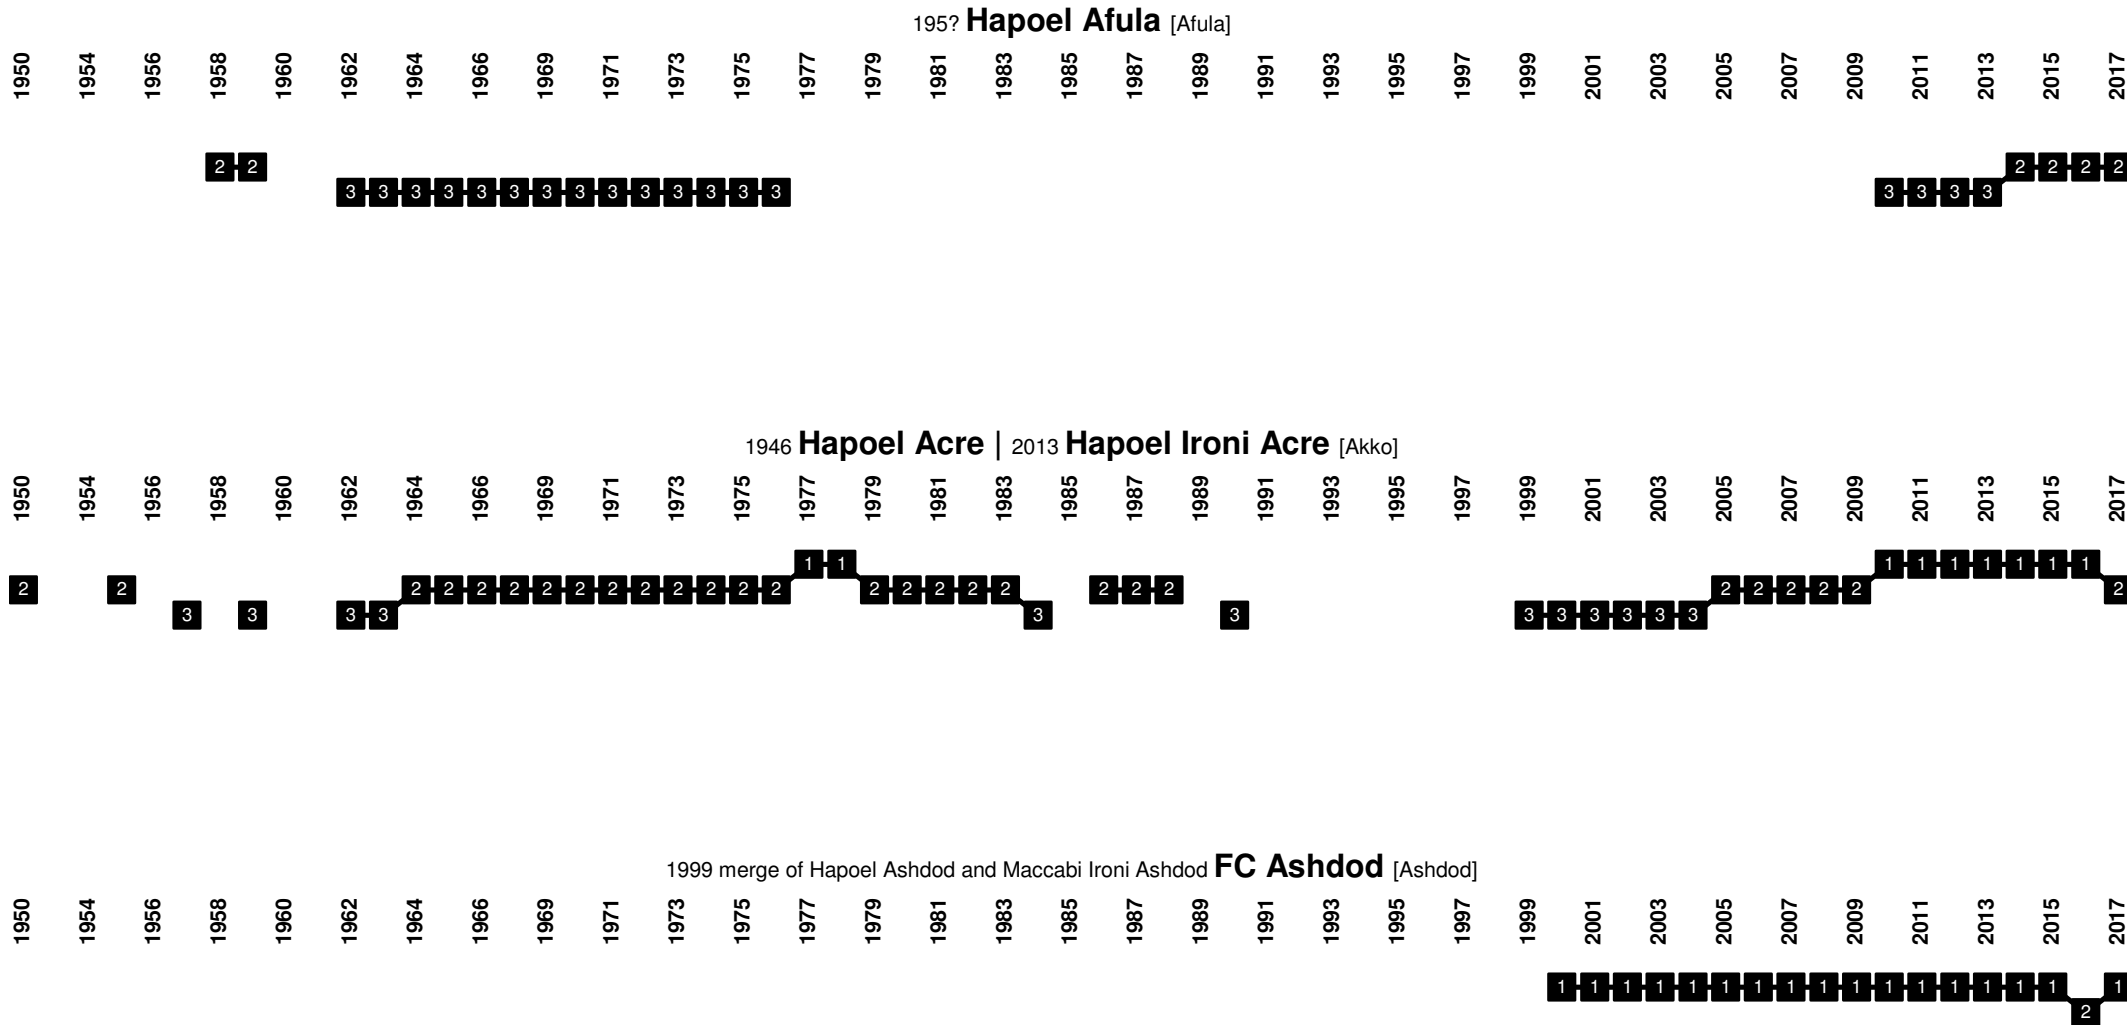

## Israel - Divisional Movements

# Israel - Divisional Movements

2004 merge of Hapoel Bat Yam and Maccabi Bat Yam - 2014 **Ironi Bat Yam** [Bat Yam]

1949 **Hapoel Be'er Sheva** [Beersheba]

1953 **Hapoel Beit She'an** | 2009 merged with Hapoel Mesilot **Hapoel Beit She'an Mesilot** [Beit She'an]