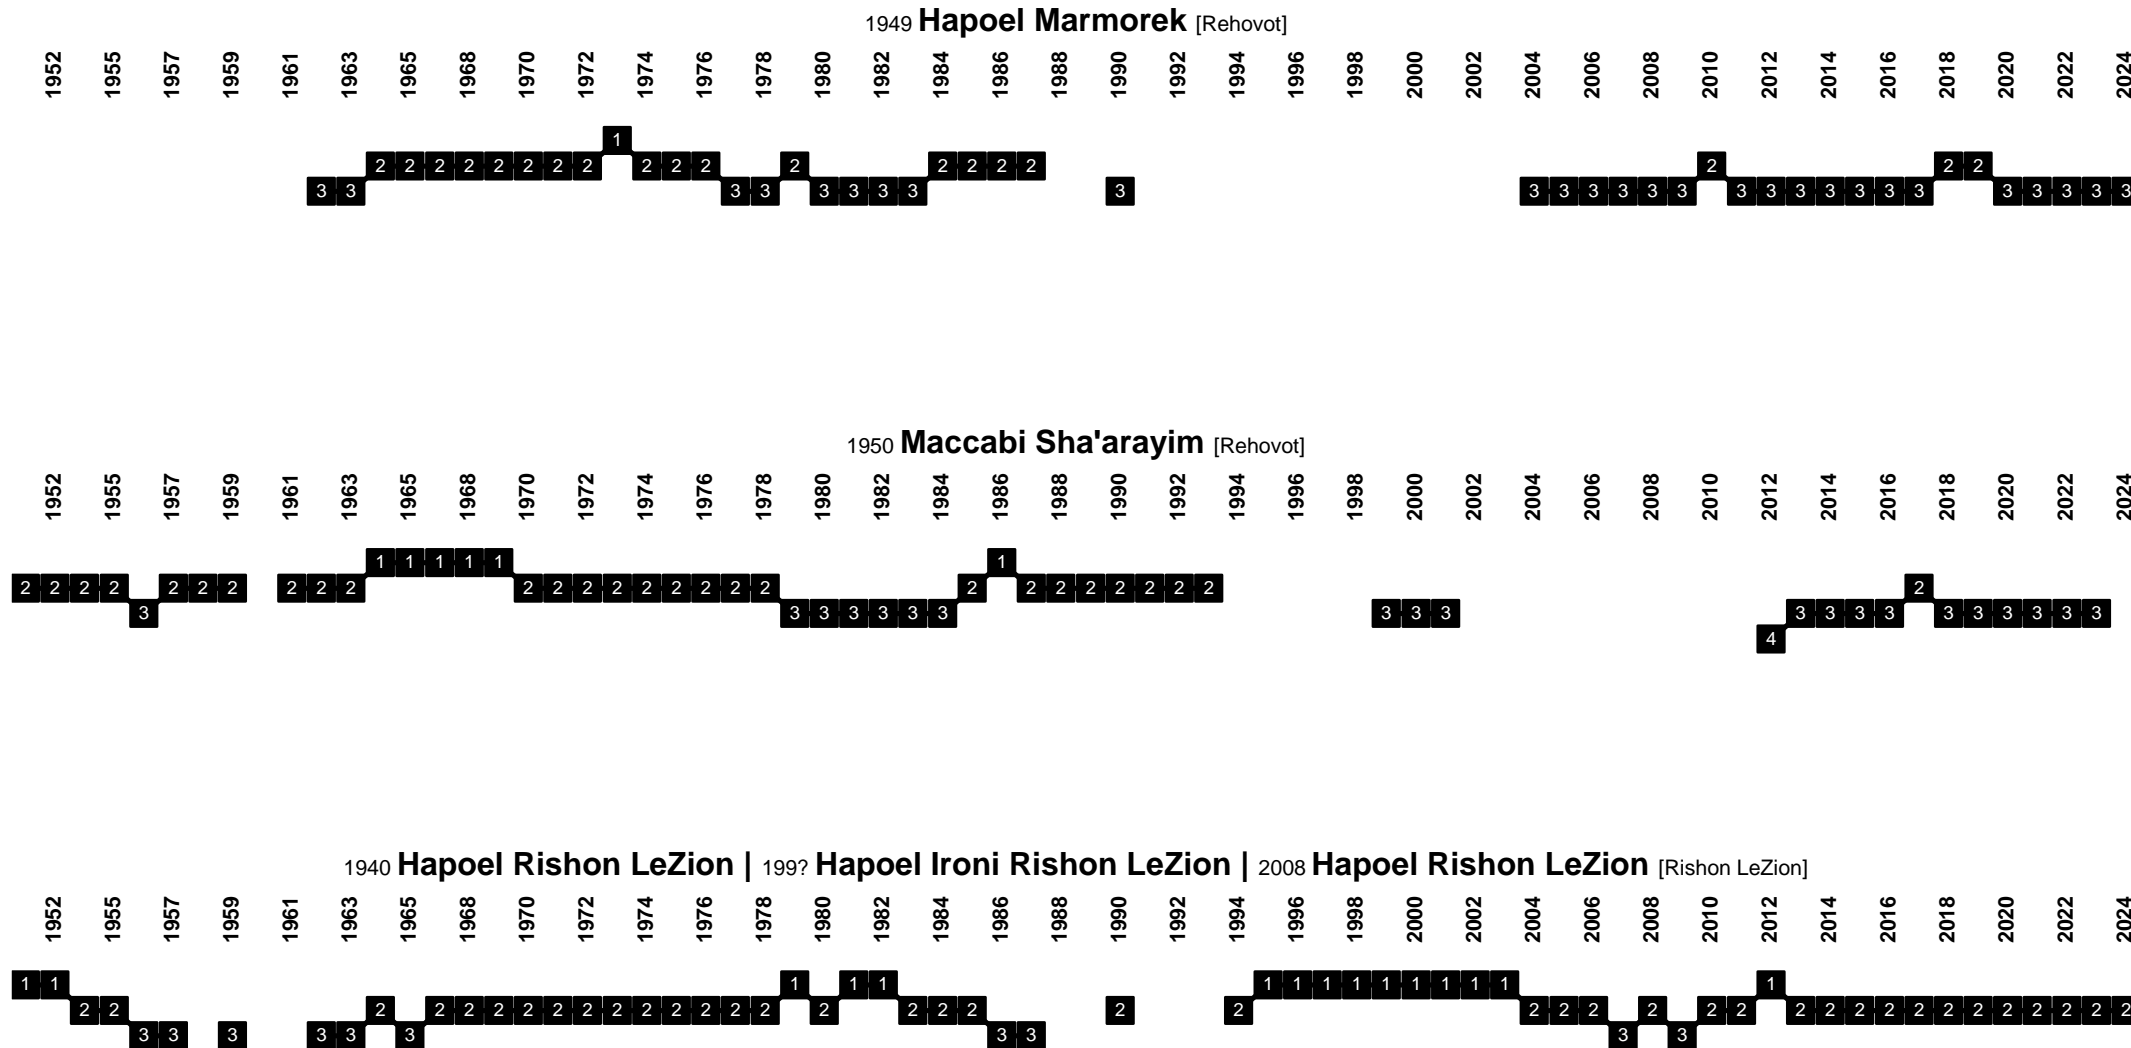

Israel - Divisional Movements

Israel - Divisional Movements

Maccabi Acre | 2000 Maccabi Ironi Kiryat Ata [Kiryat Ata]

1965 Maccabi Kiryat Gat [Kiryat Gat]

1953-2000 merged with Maccabi Kiryat Shmona to Ironi Kiryat Shmona Hapoel Kiryat Shmona [Kiryat Shmona]

Israel - Divisional Movements

Israel - Divisional Movements

1967 Maccabi Ahi Nazareth [Nazareth]

1958 Hapoel Kiryat Nazareth | 1973 Hapoel Nazareth Illit | 2019 Hapoel Nof HaGalil [Nazareth Illit]

1955 SK Ness Ziona | 2005 Sektzia Ness Ziona [Ness Ziona]

Israel - Divisional Movements

Israel - Divisional Movements

Israel - Divisional Movements

Israel - Divisional Movements

Israel - Divisional Movements

2005 Maccabi Bnei Reineh [Reineh]

1991 merge of Maccabi Sakhnin and Hapoel Sakhnin Bnei Sakhnin [Sakhnin]

1961-2003 Hapoel Tayibe [Tayibe]

Israel - Divisional Movements

1934-2000 merged with Shimshon Tel Aviv to Beitar Shimshon Tel Aviv **Beitar Tel Aviv** [Tel Aviv]

2000 merge of Shimshon Tel Aviv and Beitar Tel Aviv **Beitar Shimshon Tel Aviv** | 2011 merged with Ironi Ramla to **Beitar Tel Aviv Ramla** | 2019 merged with Maccabi Ironi Bat Yam to **Beitar Tel Aviv Bat Yam** [Tel Aviv]