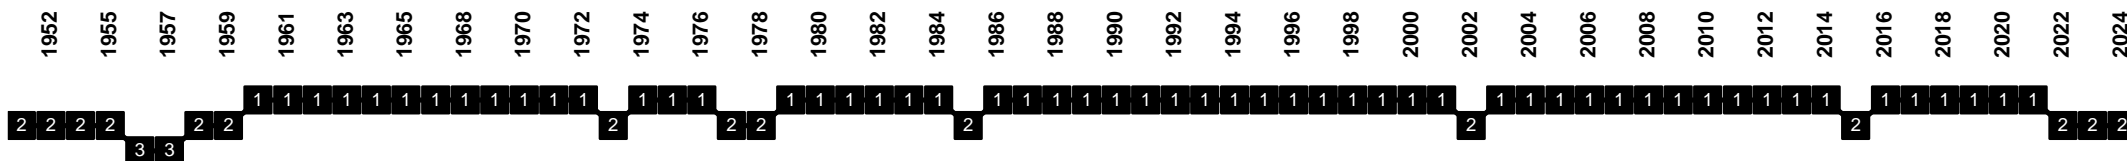

1936 **Bnei Yehuda Tel Aviv** [Tel Aviv]