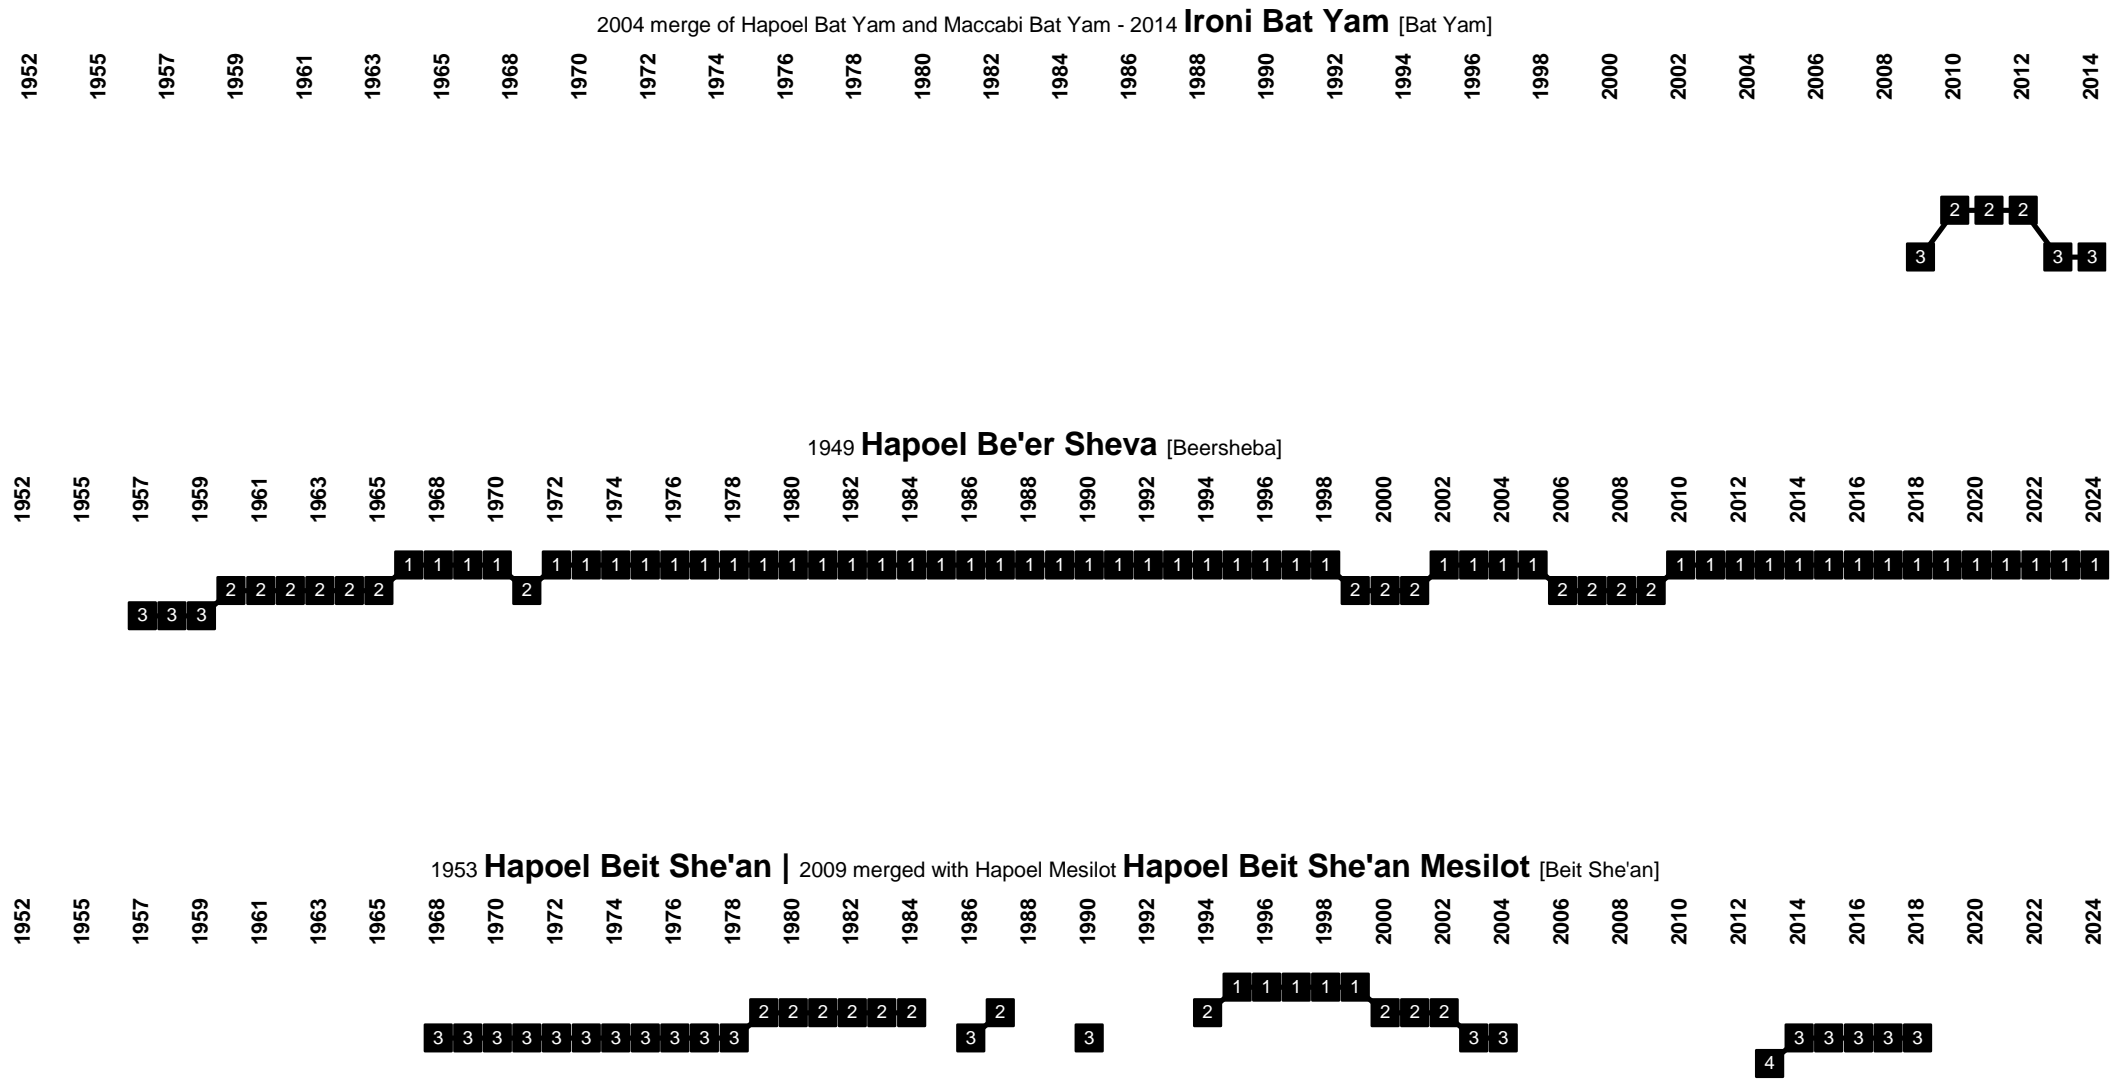

Israel - Divisional Movements

Israel - Divisional Movements

Israel - Divisional Movements

Israel - Divisional Movements

Israel - Divisional Movements

Israel - Divisional Movements

1985 merge of Hapoel Holon and Tzafririm Holon | **Hapoel Tzafririm Holon** | 2016 merged with Holon Yaniv to **Hapoel Holon** [Holon]

Israel - Divisional Movements

Israel - Divisional Movements

Maccabi Acre | 2000 Maccabi Ironi Kiryat Ata [Kiryat Ata]

1965 Maccabi Kiryat Gat [Kiryat Gat]

1953-2000 merged with Maccabi Kiryat Shmona to Ironi Kiryat Shmona Hapoel Kiryat Shmona [Kiryat Shmona]

Israel - Divisional Movements

Israel - Divisional Movements

1967 Maccabi Ahi Nazareth [Nazareth]

1958 Hapoel Kiryat Nazareth | 1973 Hapoel Nazareth Illit | 2019 Hapoel Nof HaGalil [Nazareth Illit]

1955 SK Ness Ziona | 2005 Sektzia Ness Ziona [Ness Ziona]

Israel - Divisional Movements

Israel - Divisional Movements

Israel - Divisional Movements

Israel - Divisional Movements

Israel - Divisional Movements

2005 Maccabi Bnei Reineh [Reineh]

1991 merge of Maccabi Sakhnin and Hapoel Sakhnin Bnei Sakhnin [Sakhnin]