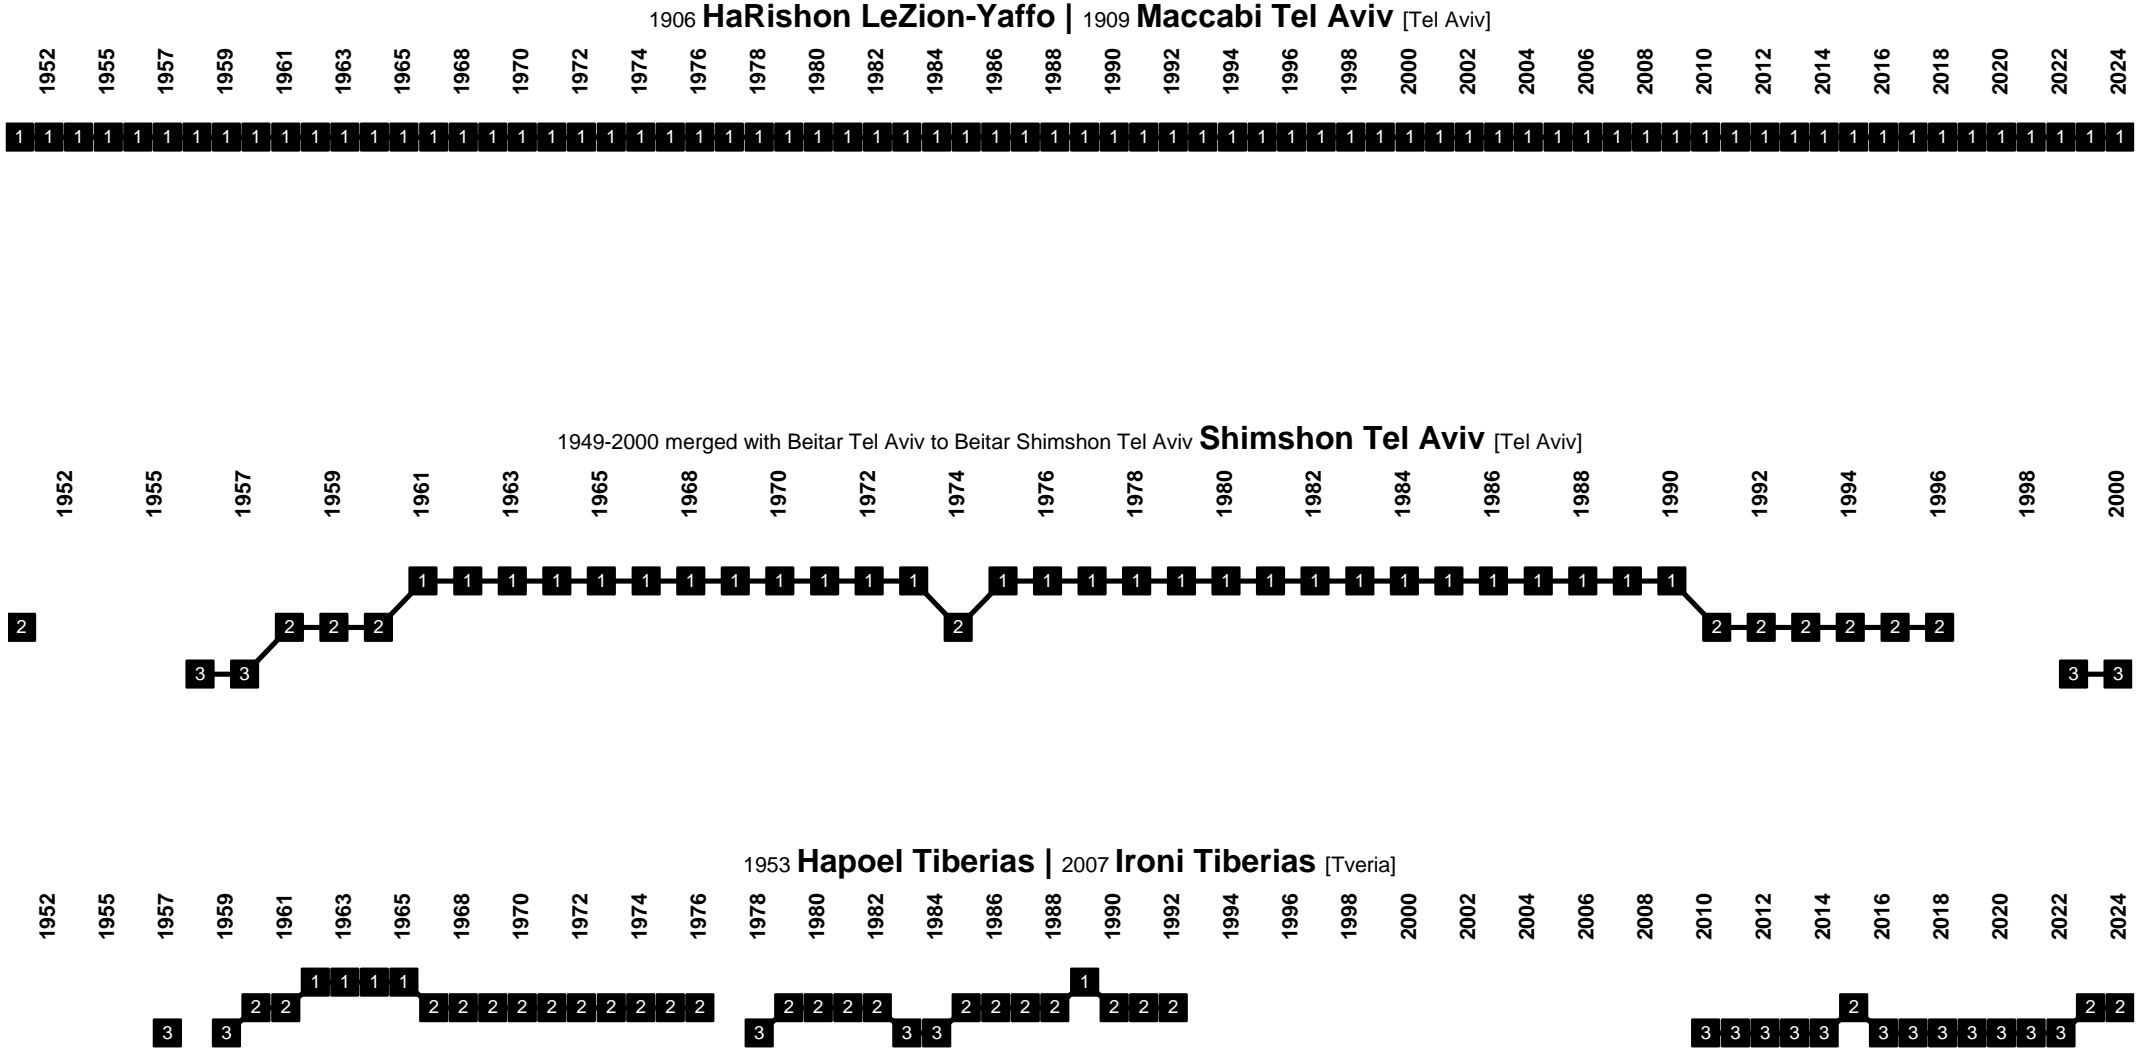

Israel - Divisional Movements