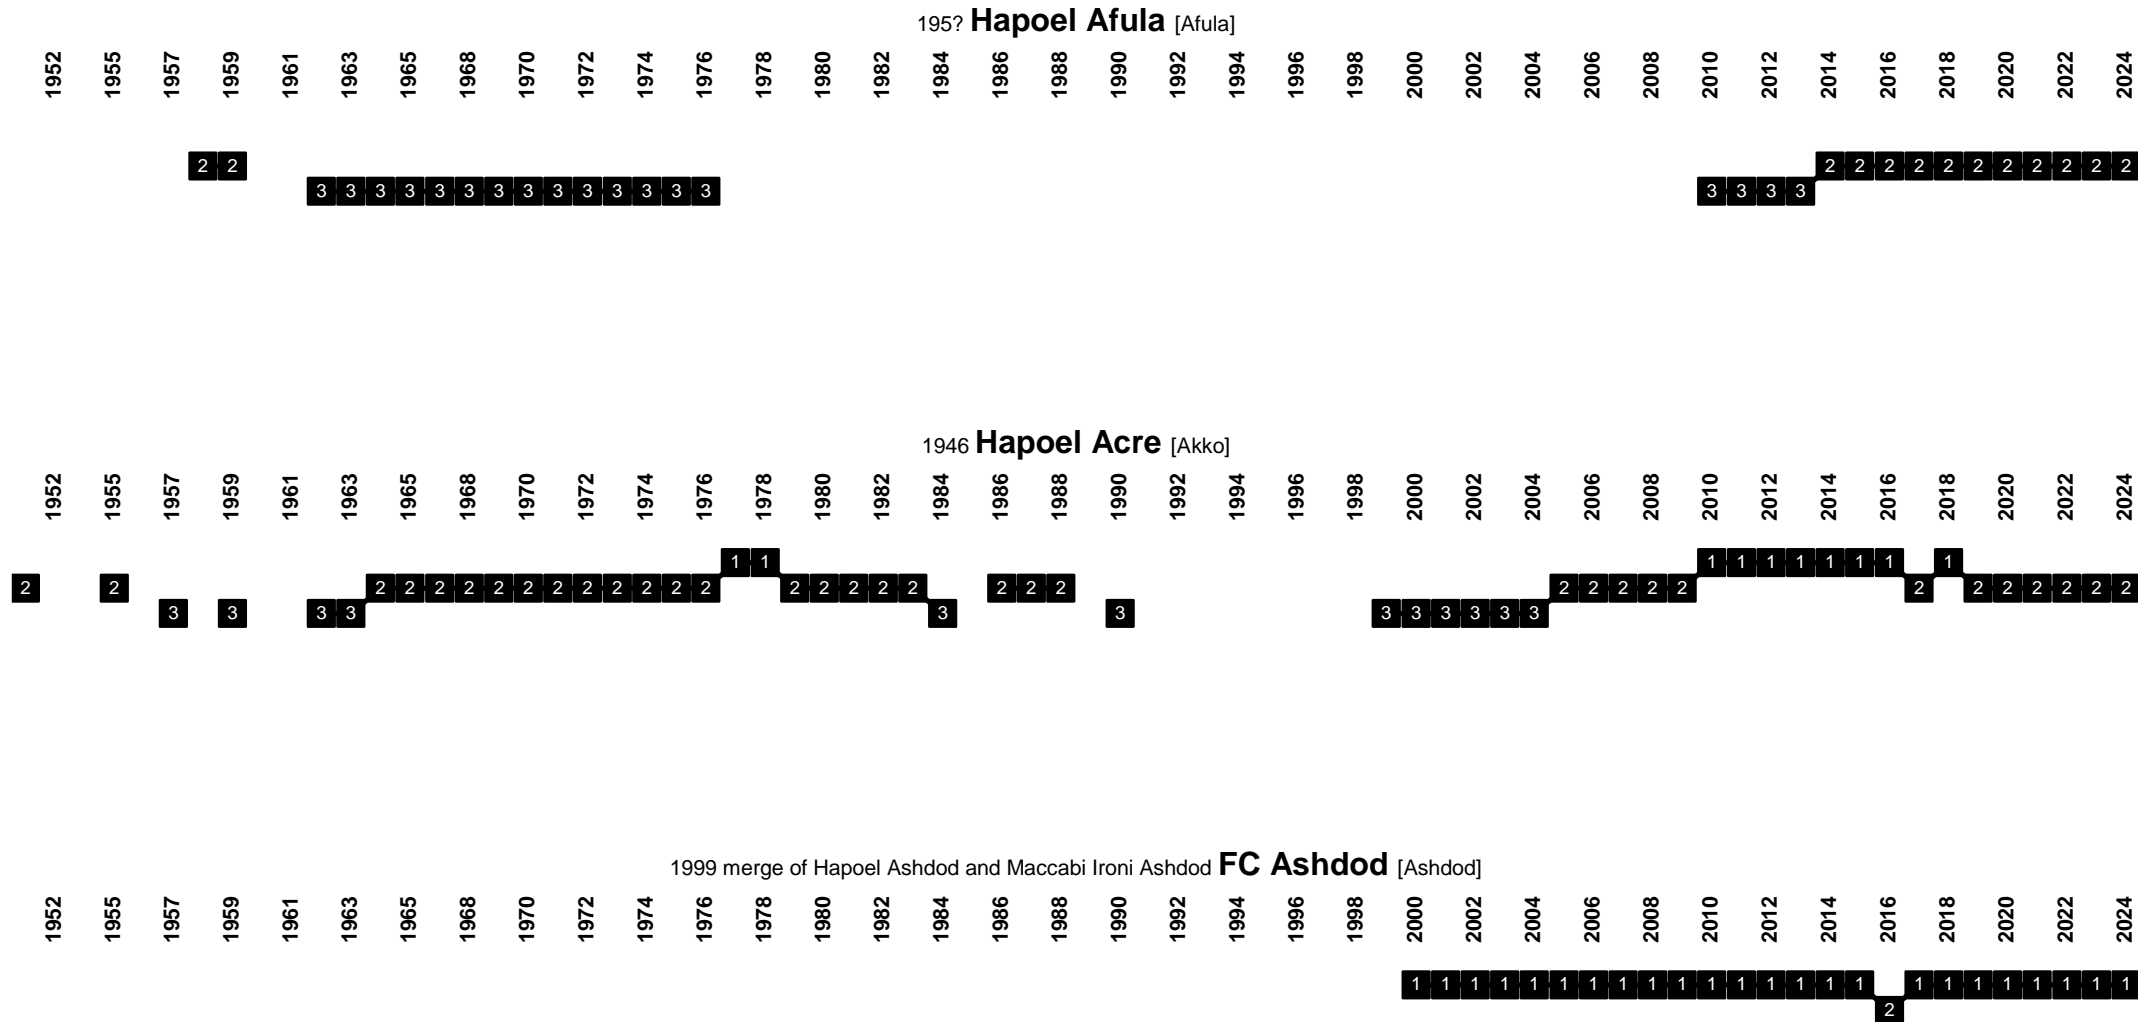

Israel - Divisional Movements

Israel - Divisional Movements

Israel - Divisional Movements

Israel - Divisional Movements

Israel - Divisional Movements

Israel - Divisional Movements

1985 merge of Hapoel Holon and Tzafririm Holon | **Hapoel Tzafririm Holon** | 2016 merged with Holon Yaniv to **Hapoel Holon** [Holon]

Israel - Divisional Movements

Israel - Divisional Movements

Maccabi Acre | 2000 Maccabi Ironi Kiryat Ata [Kiryat Ata]

1965 Maccabi Kiryat Gat [Kiryat Gat]

1953-2000 merged with Maccabi Kiryat Shmona to Ironi Kiryat Shmona Hapoel Kiryat Shmona [Kiryat Shmona]

Israel - Divisional Movements

Israel - Divisional Movements

1967 Maccabi Ahi Nazareth [Nazareth]

1958 Hapoel Kiryat Nazareth | 1973 Hapoel Nazareth Illit | 2019 Hapoel Nof HaGalil [Nazareth Illit]

1955 SK Ness Ziona | 2005 Sektzia Ness Ziona [Ness Ziona]

1961-2003 Hapoel Tayibe [Tayibe]

Israel - Divisional Movements

1934-2000 merged with Shimshon Tel Aviv to Beitar Shimshon Tel Aviv **Beitar Tel Aviv** [Tel Aviv]

2000 merge of Shimshon Tel Aviv and Beitar Tel Aviv **Beitar Shimshon Tel Aviv** | 2011 merged with Ironi Ramla to **Beitar Tel Aviv Ramla** | 2019 merged with Maccabi Ironi Bat Yam to **Beitar Tel Aviv Bat Yam** [Tel Aviv]