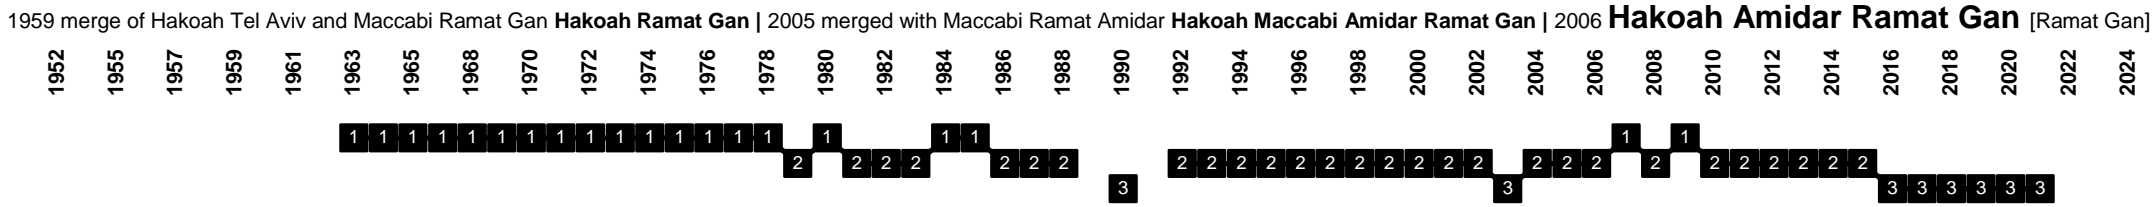

Israel - Divisional Movements