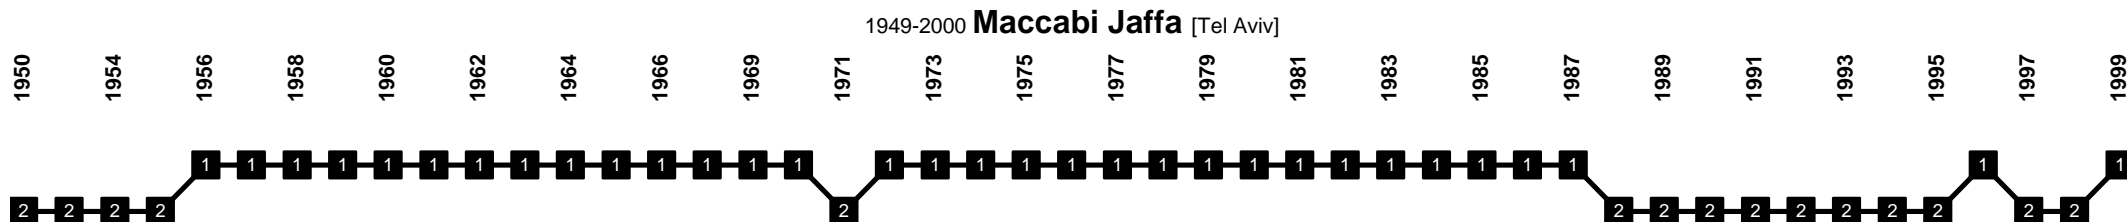

Israel - Divisional Movements