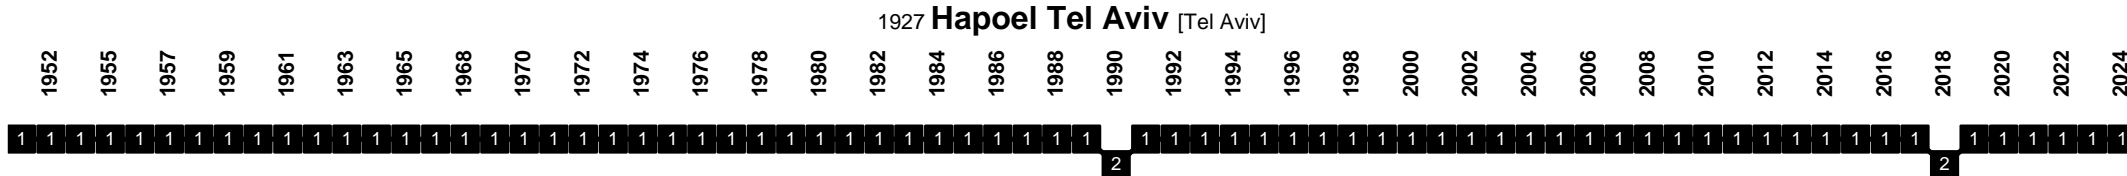

Israel - Divisional Movements