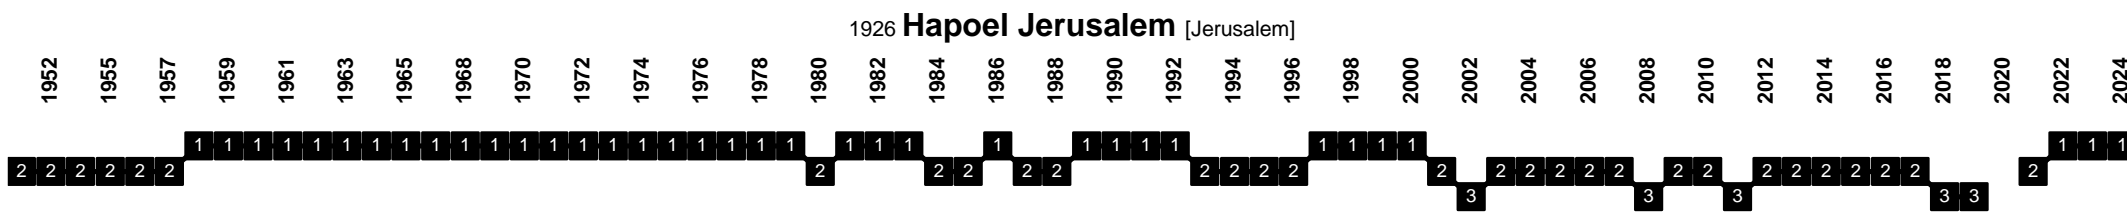

Israel - Divisional Movements

Israel - Divisional Movements

Israel - Divisional Movements

Israel - Divisional Movements

Israel - Divisional Movements

Israel - Divisional Movements

1985 merge of Hapoel Holon and Tzafririm Holon | **Hapoel Tzafririm Holon** | 2016 merged with Holon Yaniv to **Hapoel Holon** [Holon]

Israel - Divisional Movements

Israel - Divisional Movements

Maccabi Acre | 2000 Maccabi Ironi Kiryat Ata [Kiryat Ata]

1965 Maccabi Kiryat Gat [Kiryat Gat]

1953-2000 merged with Maccabi Kiryat Shmona to Ironi Kiryat Shmona Hapoel Kiryat Shmona [Kiryat Shmona]