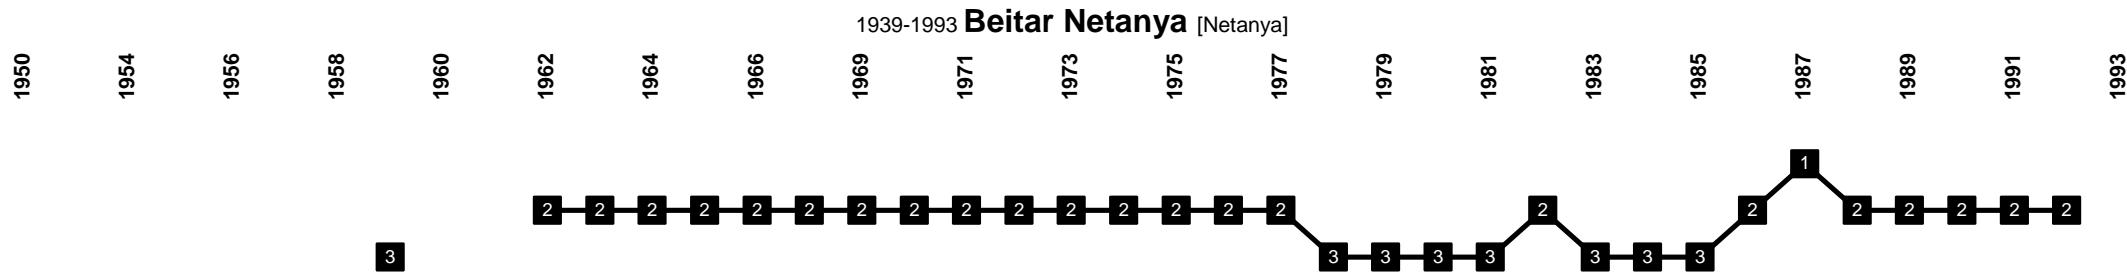

Israel - Divisional Movements