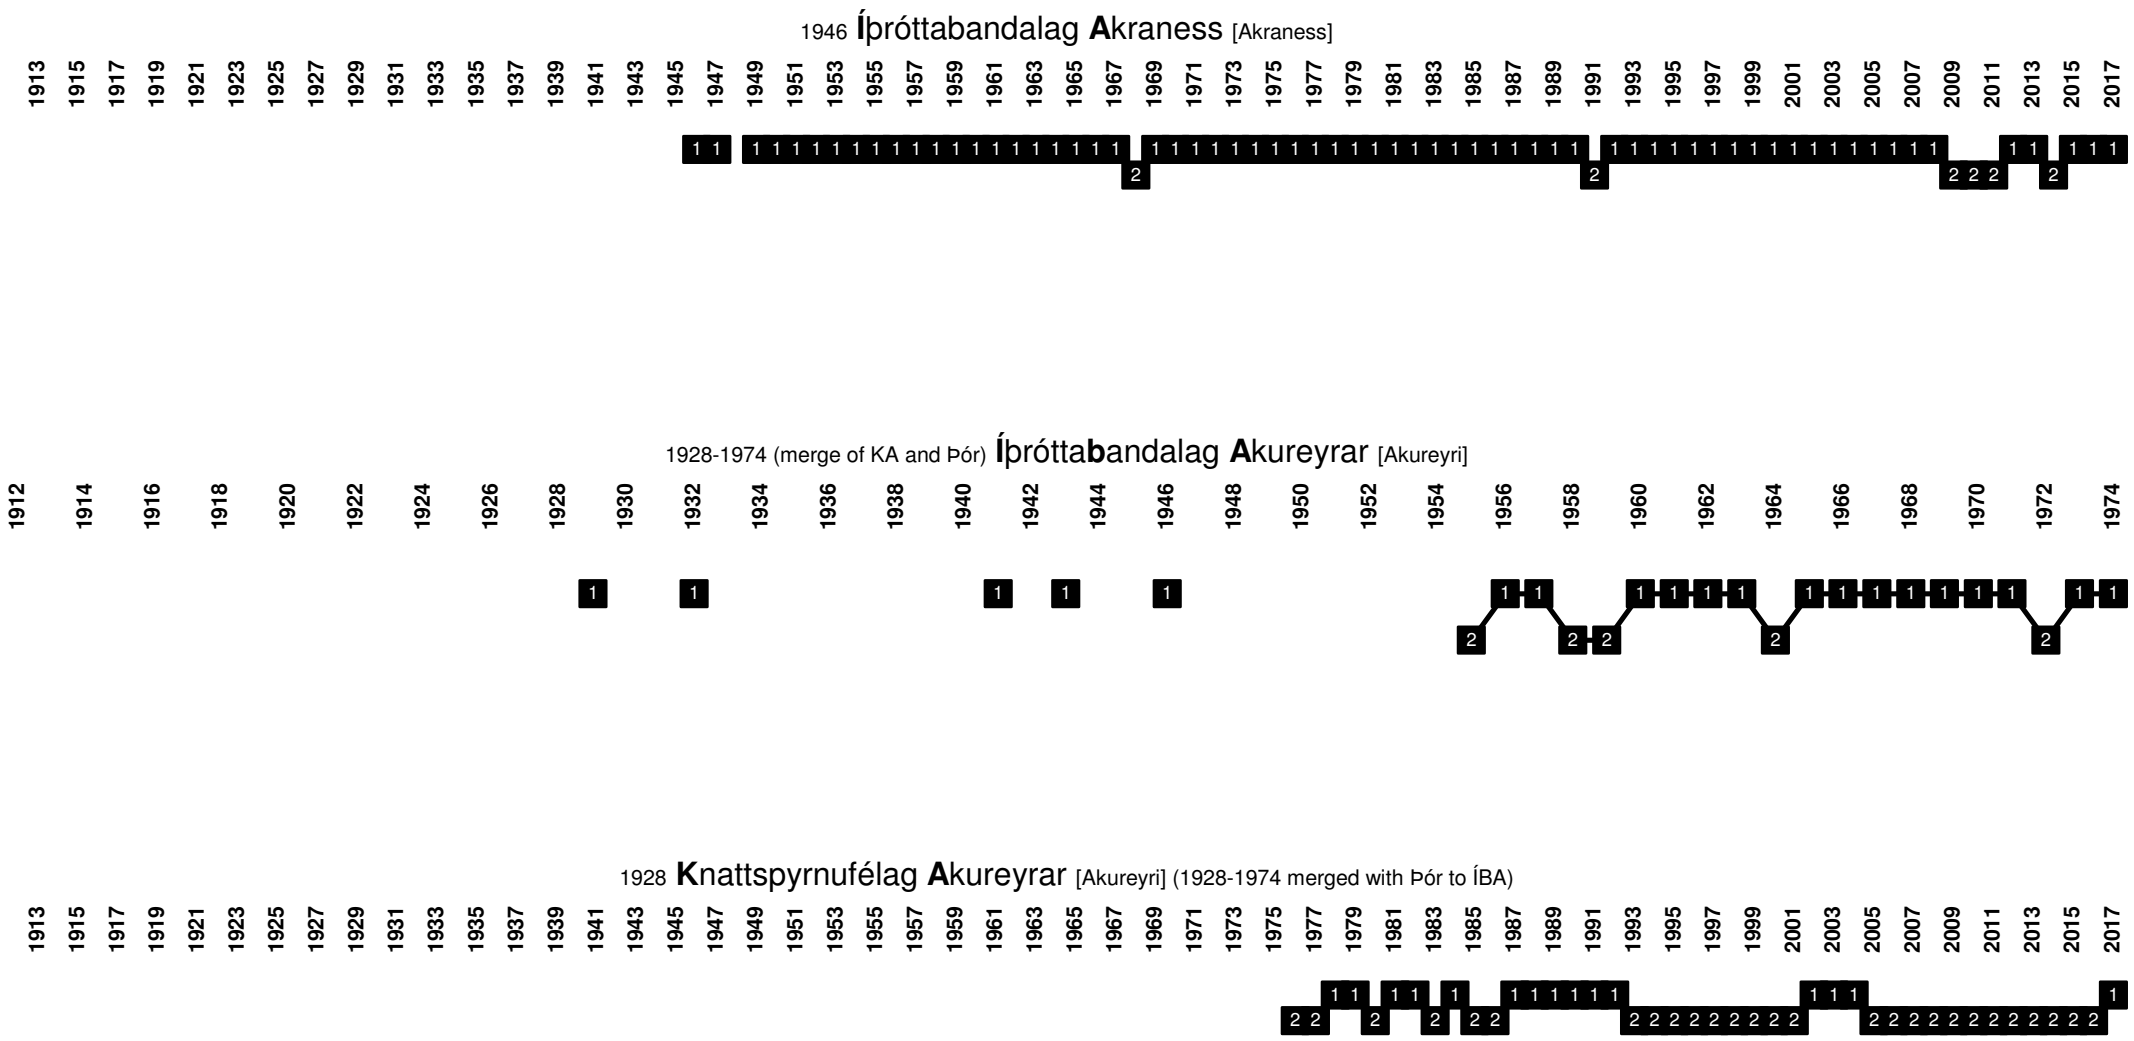

Iceland - Divisional Movements

Iceland - Divisional Movements

1915 Íþróttafélagið Þór [Akureyri] (1928-1974 merged with KA to ÍBA)

2006 (merge of BÍ and UMFB) -2016 (merged with Sundfélagið Vestri and KFÍ to Íþróttafélagið Vestri) **BÍ/Bolungarvík** [Bolungarvík and Ísafjörður]

1916 Ungmennafélagið Skallagrímur [Borgarnes]

Iceland - Divisional Movements

1909-2001 (merged with Leiftur to Leiftur/ Dalvík till 2006; 2006 merged with Reynir Árskógsströnd to Dalvík/Reynir) **Ungmennafélag Svarfdæla Dalvík** [Dalvík]