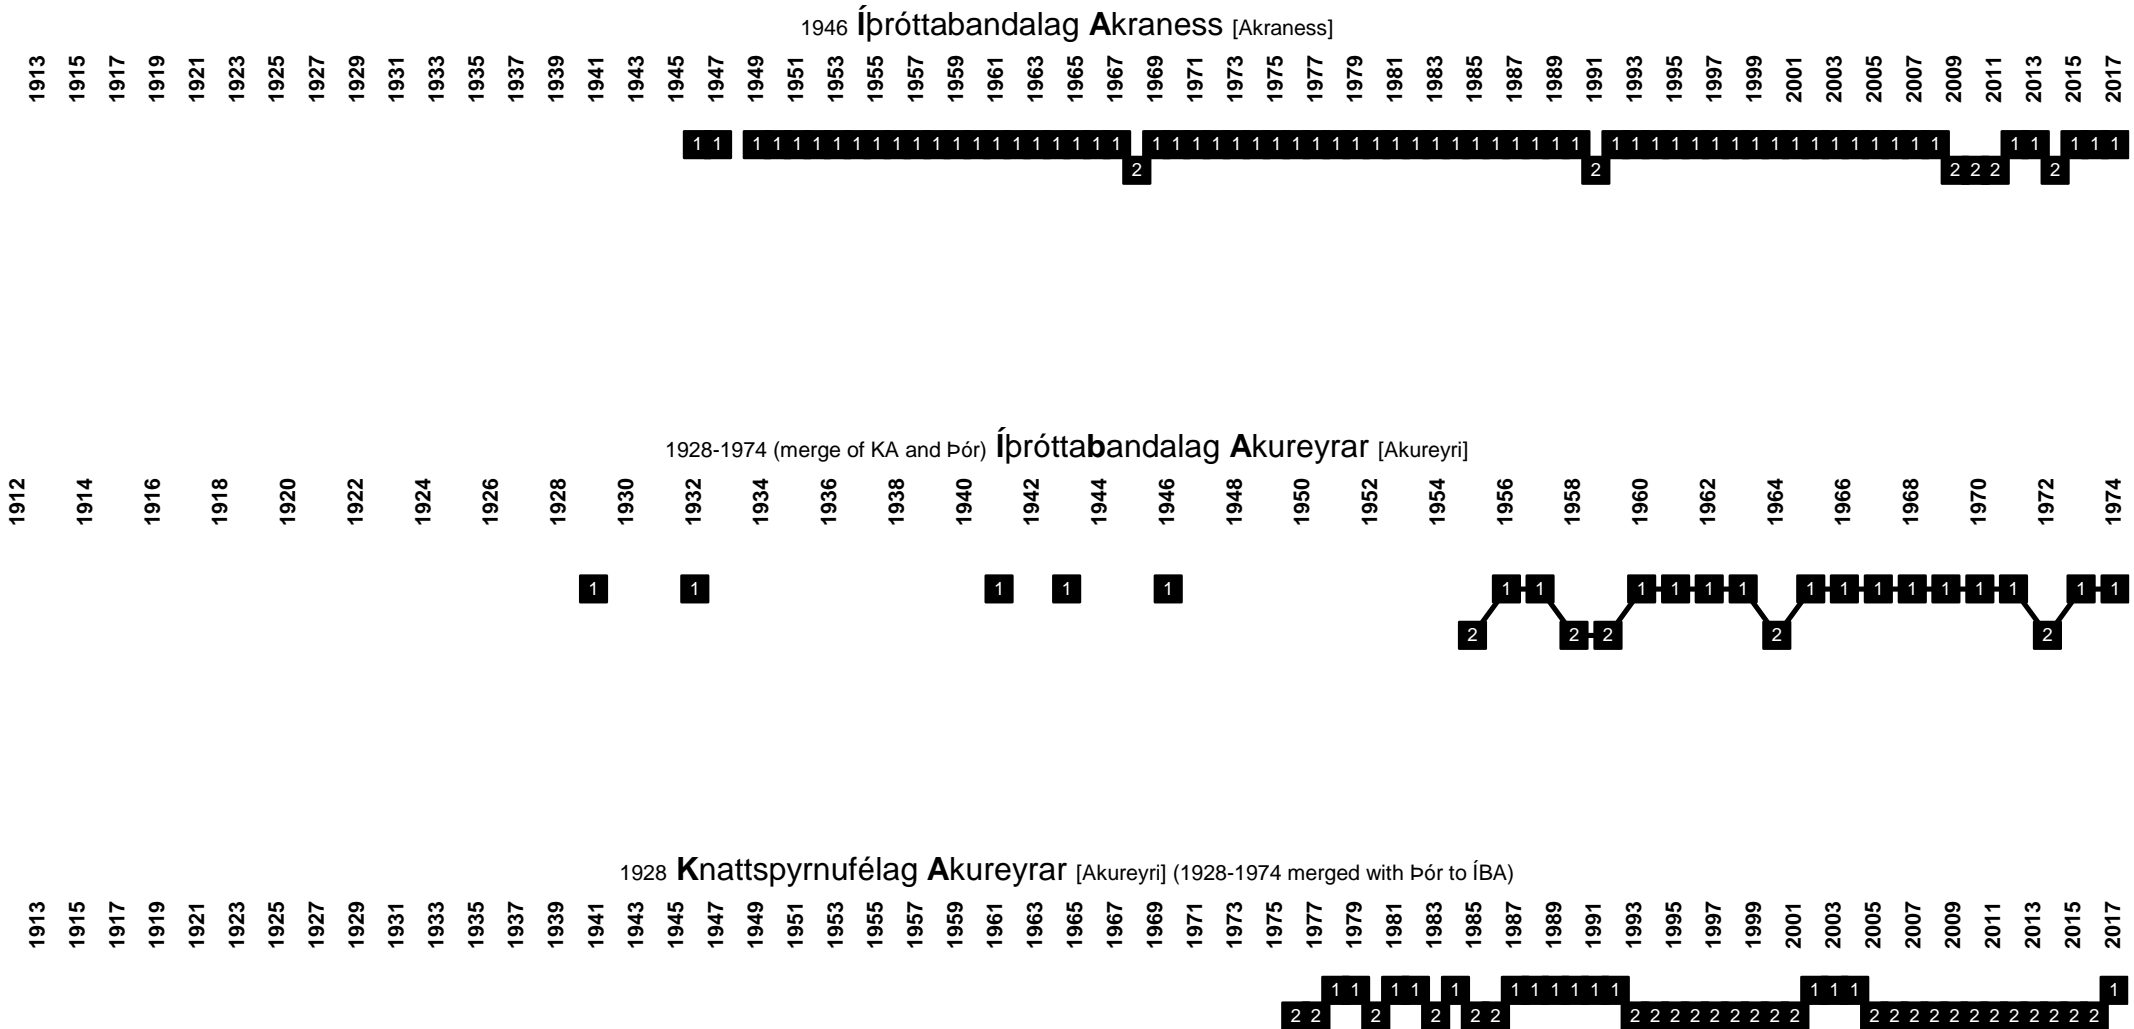

## Iceland - Divisional Movements

1915 Íþróttafélagið Þór [Akureyri] (1928-1974 merged with KA to ÍBA)

2006 (merge of Bí and UMFB) -2016 (merged with Sundfélagið Vestri and KFÍ to Íþróttafélagið Vestri) **Bí/Bolungarvík** [Bolungarvík and Ísafjörður]