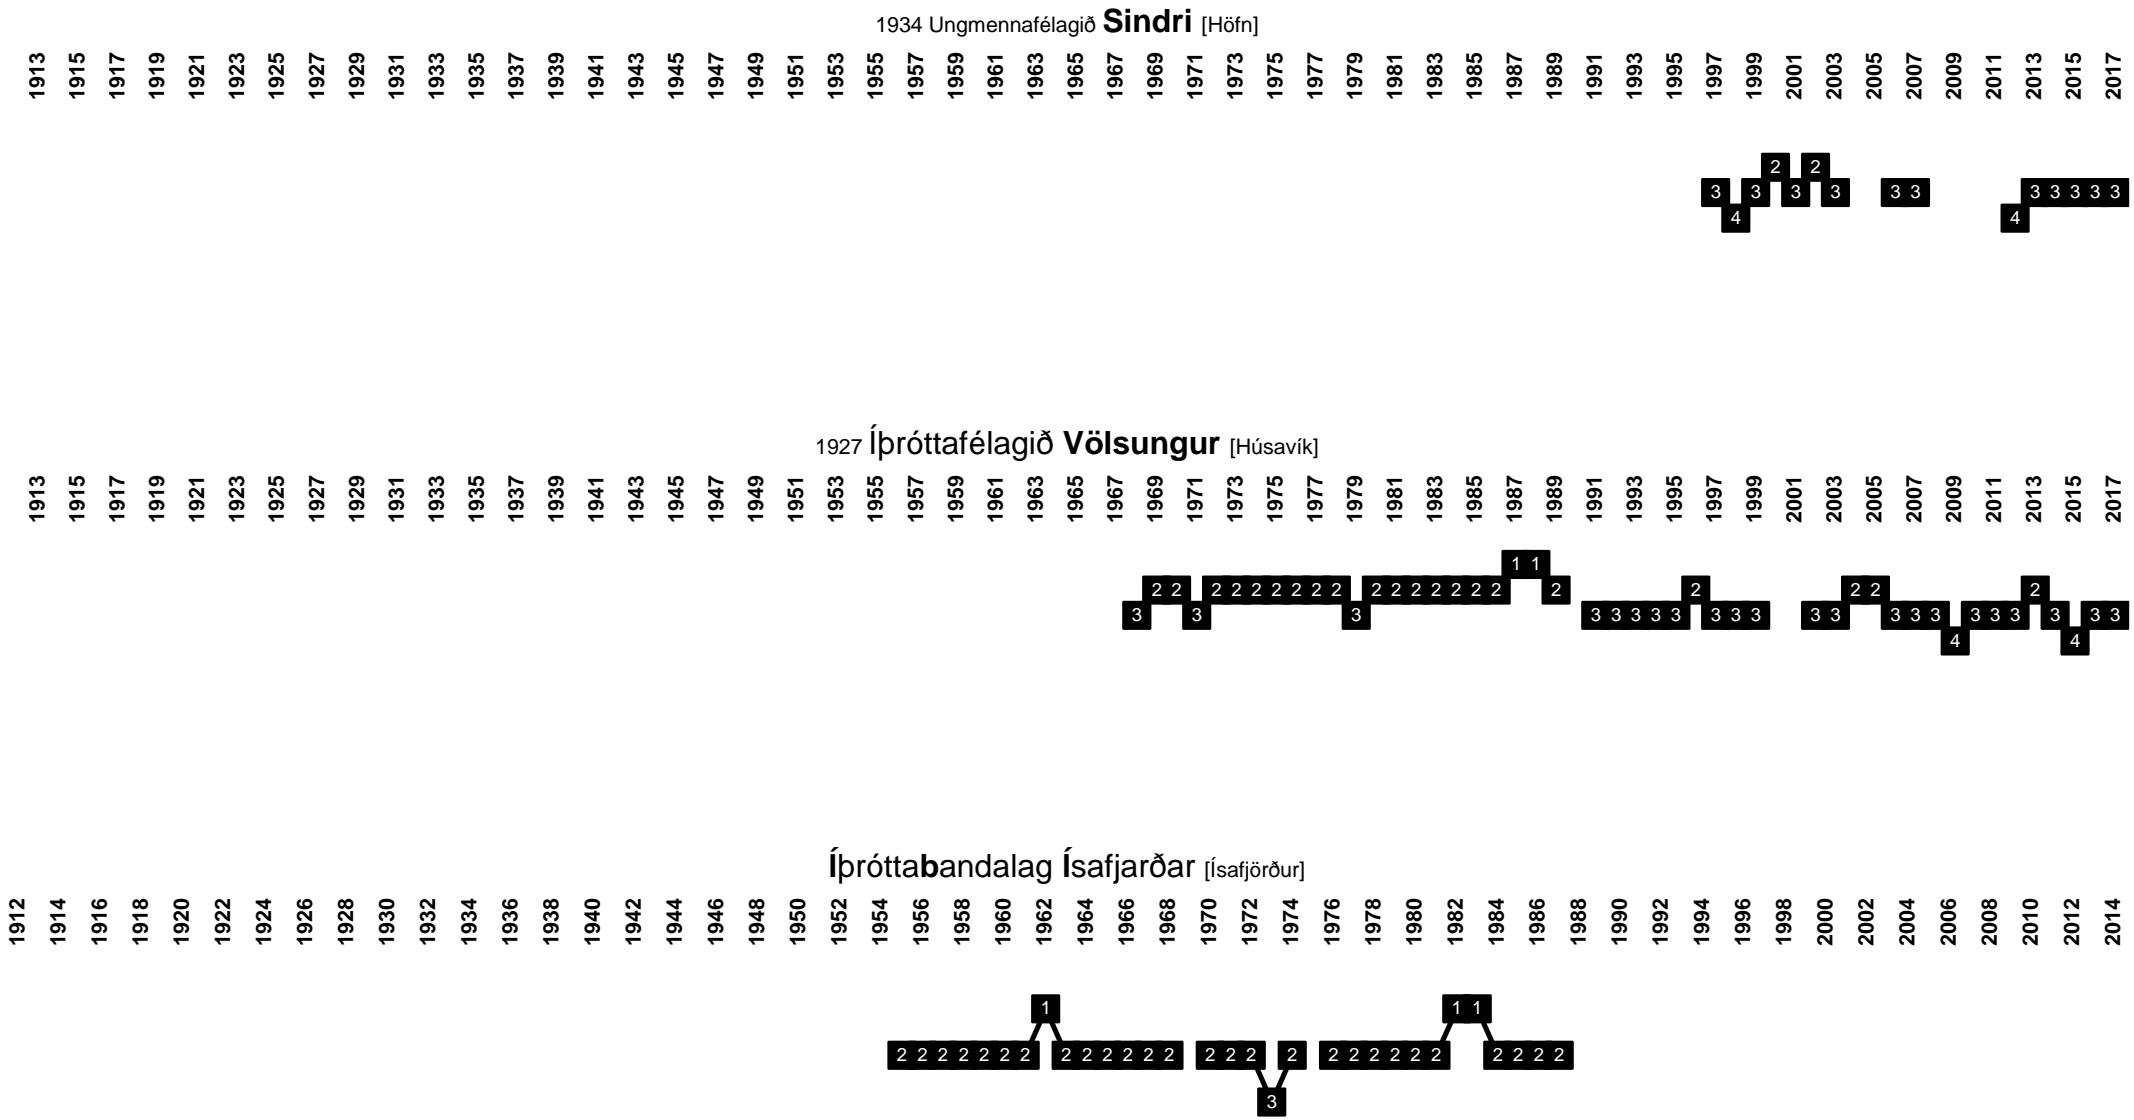

Iceland - Divisional Movements