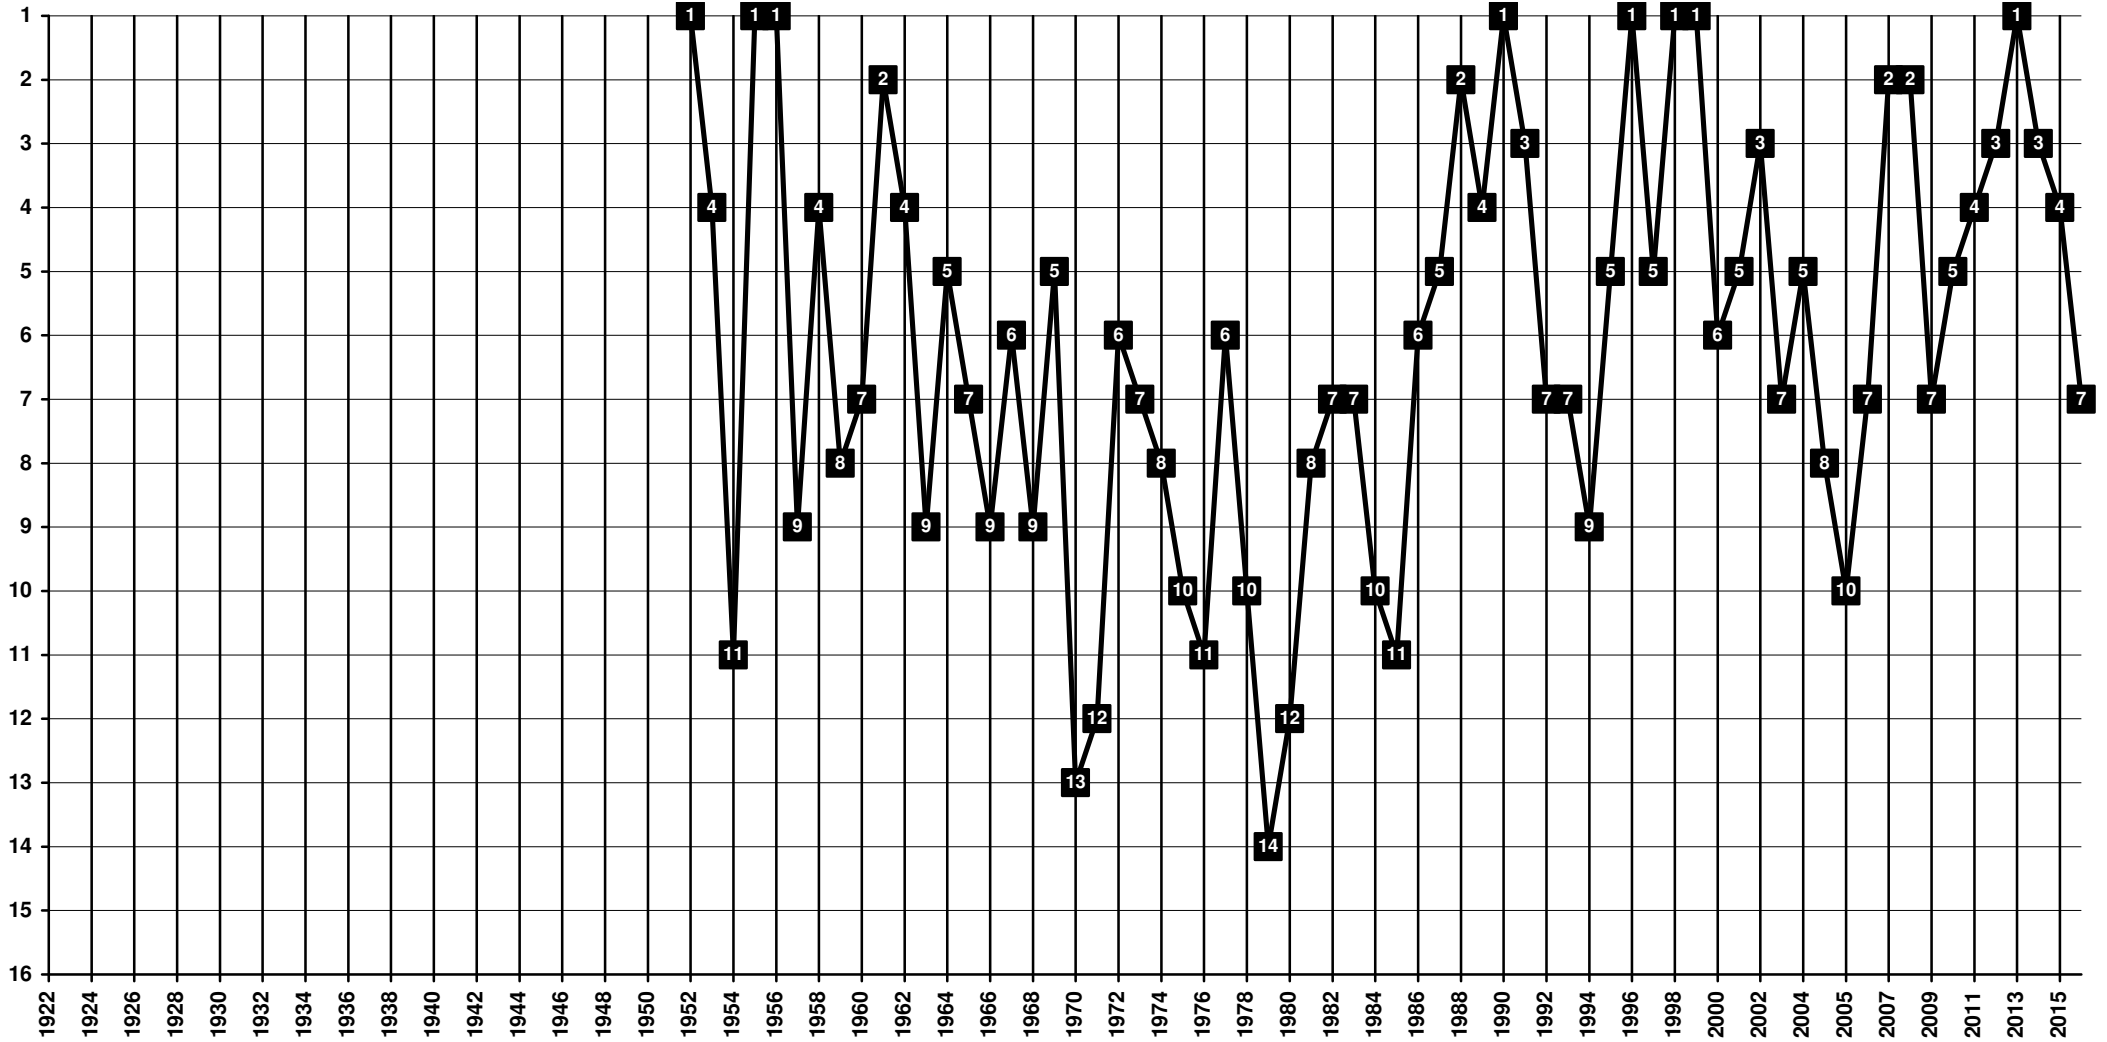

Ireland - Tier 1 - Final Table Places

1929 **St Patrick's Athletic F.C.** [Inchicore, Dublin]