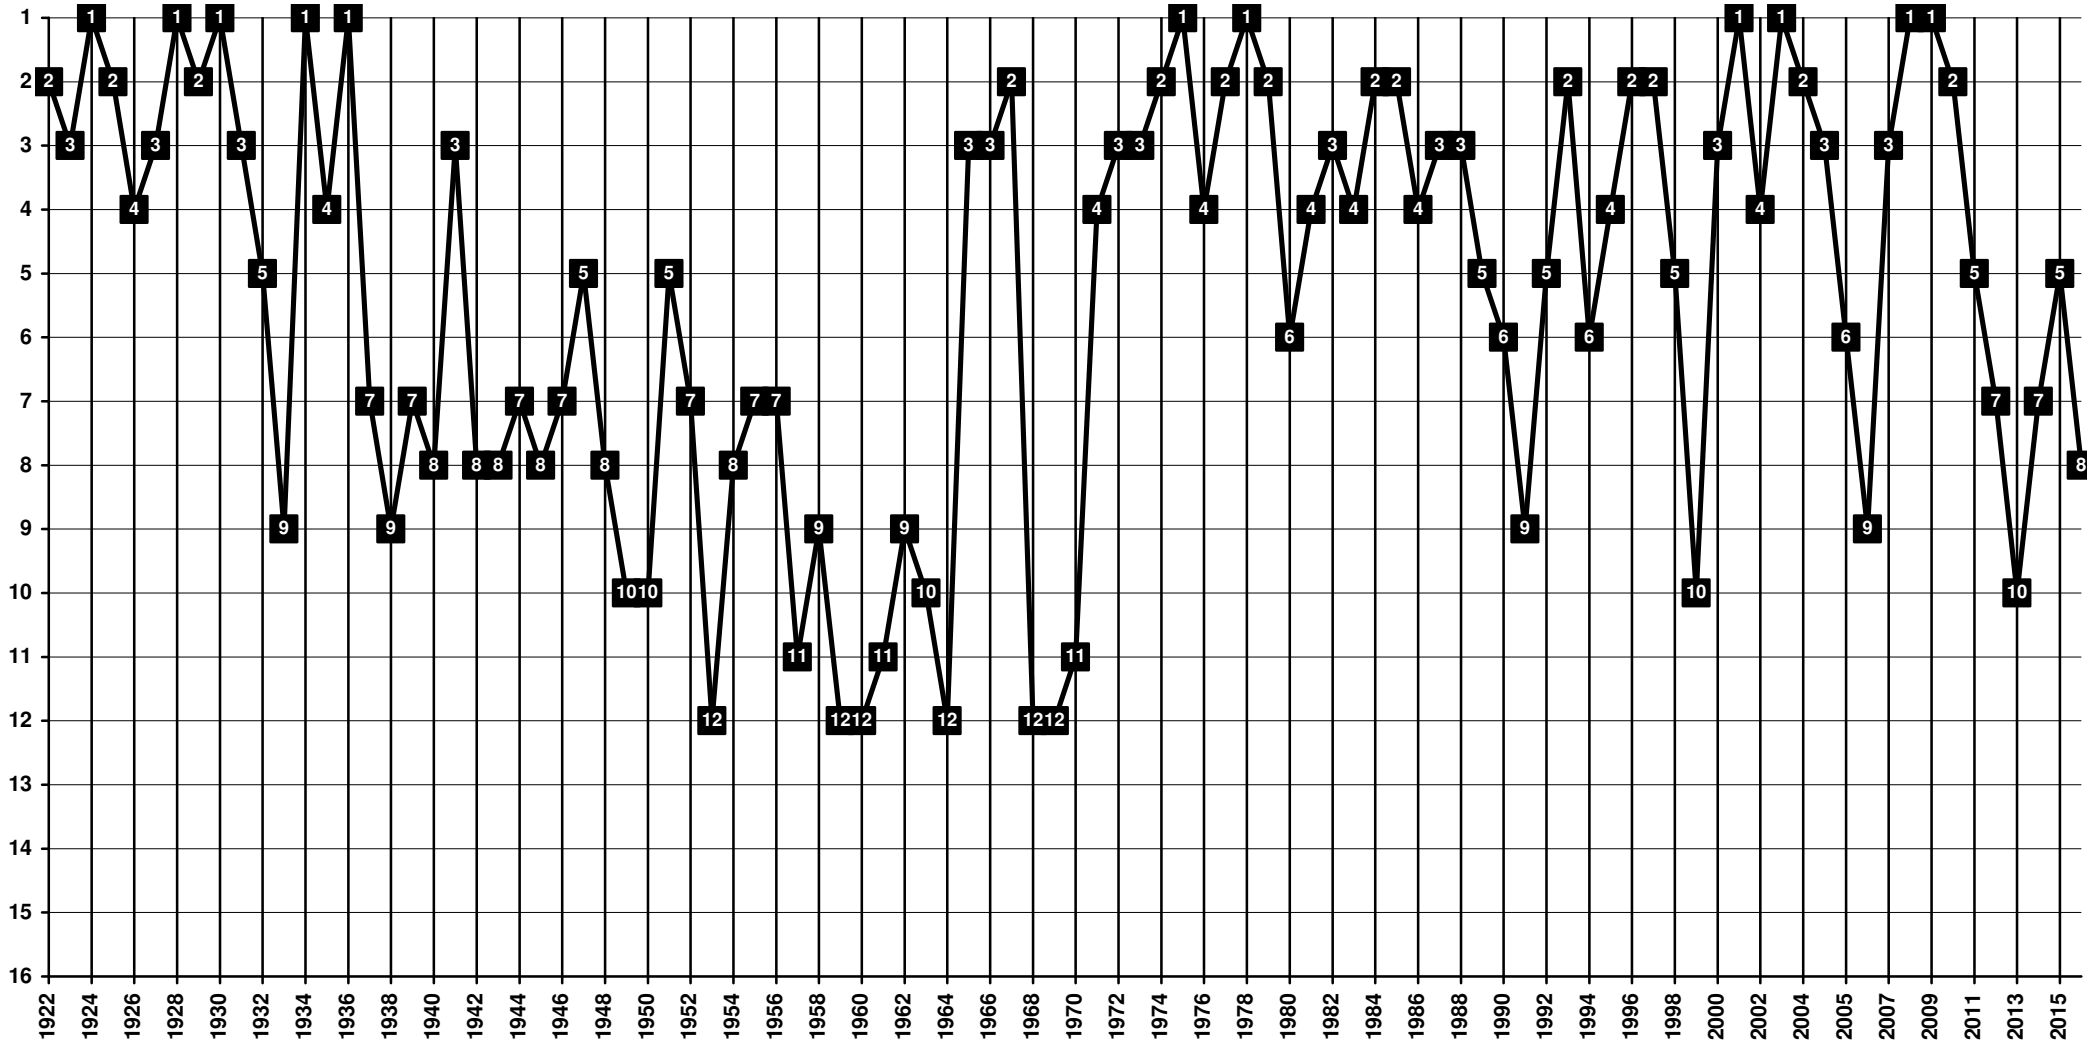

Ireland - Tier 1 - Final Table Places

1984 **Cork City F.C.** [Cork]

Ireland - Tier 1 - Final Table Places

1975 Drogheda United F.C. [Drogheda]

Ireland - Tier 1 - Final Table Places

1890 (1902-1920 in Irish League in Northern Ireland, since 1921 in Ireland) **Bohemian F.C.** [Phibsborough, Dublin]

Ireland - Tier 1 - Final Table Places

1901 Shamrock Rovers F.C. [Tallaght, Dublin]

Ireland - Tier 1 - Final Table Places

1895 (1904-1920 in Irish League in Northern Ireland, since 1921 in Ireland) **Shelbourne F.C.** [Drumcondra, Dublin]