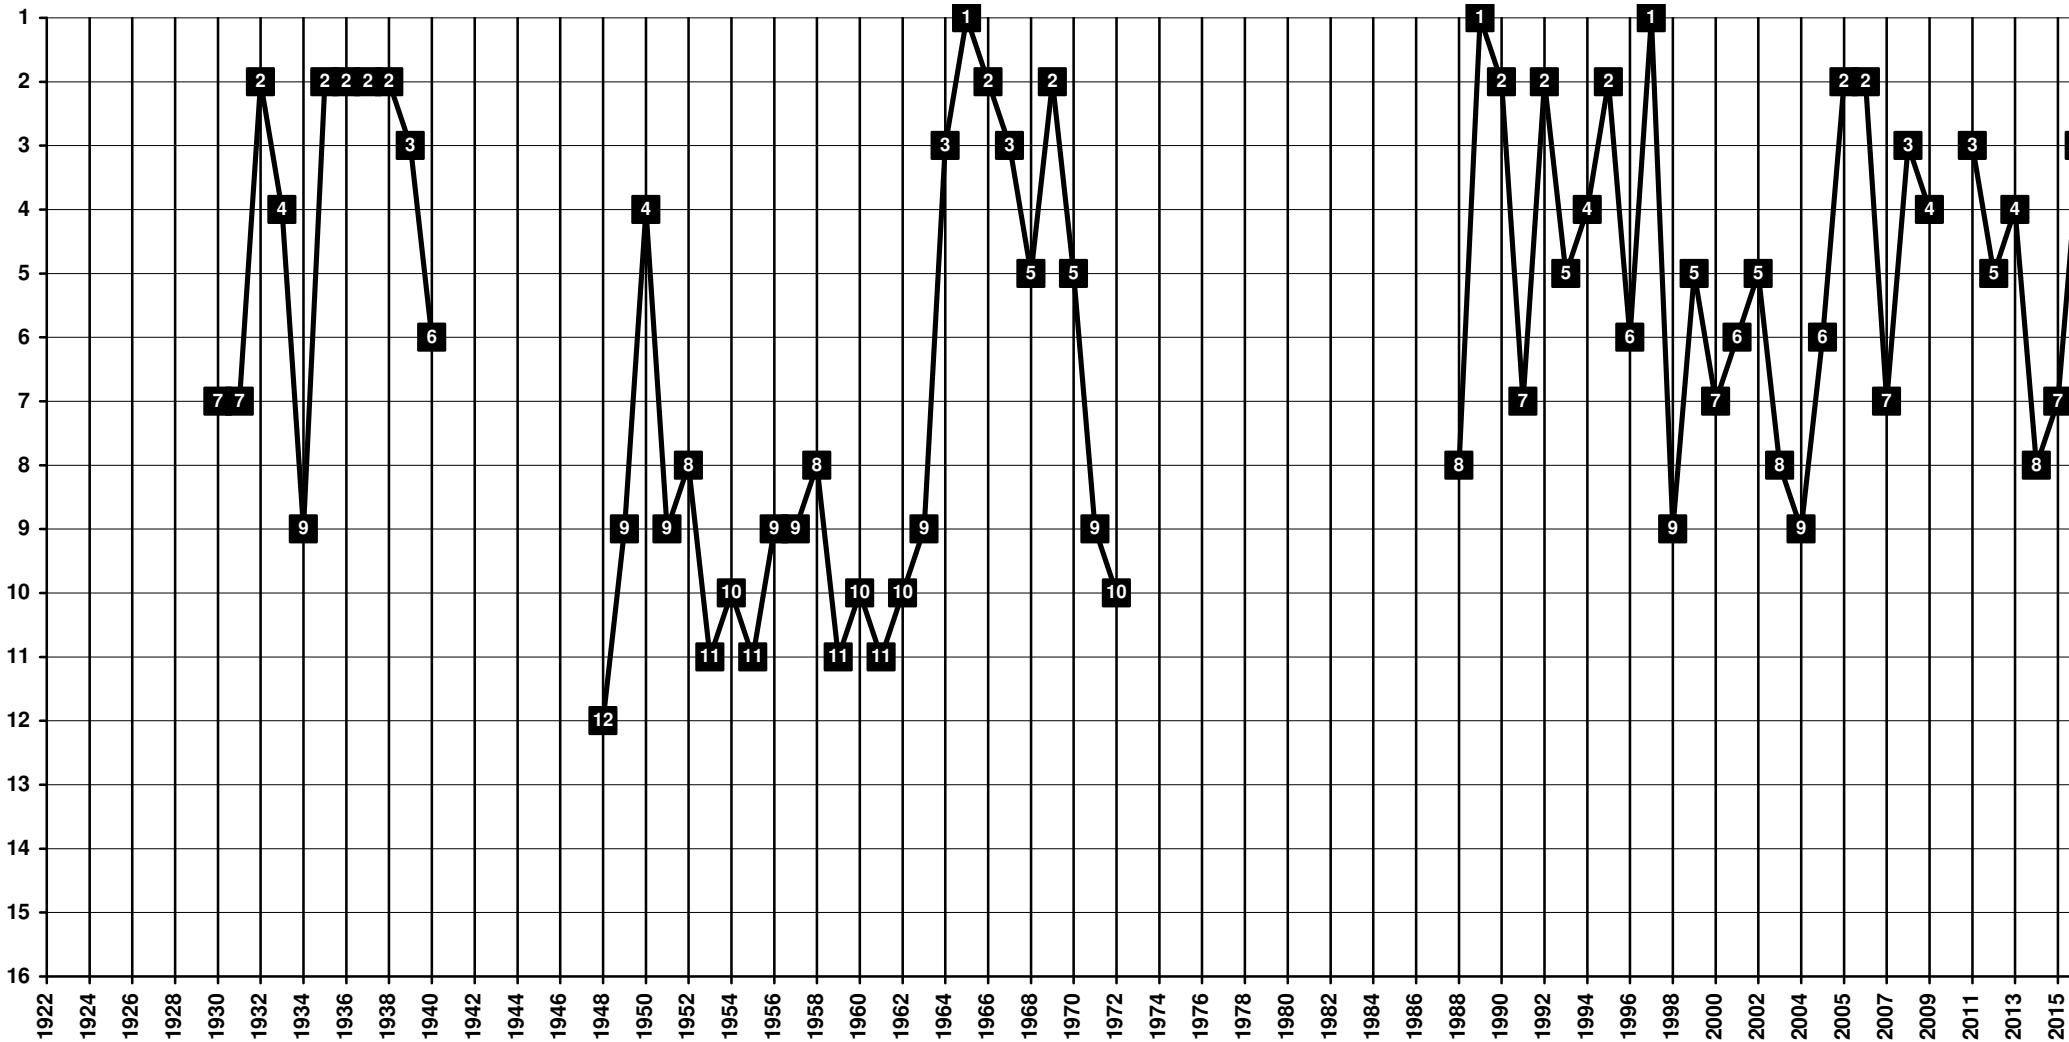

Ireland - Tier 1 - Final Table Places

1984 **Cork City F.C.** [Cork]

Ireland - Tier 1 - Final Table Places

1975 Drogheda United F.C. [Drogheda]

Ireland - Tier 1 - Final Table Places

1890 (1902-1920 in Irish League in Northern Ireland, since 1921 in Ireland) **Bohemian F.C.** [Phibsborough, Dublin]

Ireland - Tier 1 - Final Table Places

1901 Shamrock Rovers F.C. [Tallaght, Dublin]

Ireland - Tier 1 - Final Table Places

1895 (1904-1920 in Irish League in Northern Ireland, since 1921 in Ireland) **Shelbourne F.C.** [Drumcondra, Dublin]

Ireland - Tier 1 - Final Table Places

1903 Dundalk GNR | 1930 Dundalk F.C. [Dundalk]

Ireland - Tier 1 - Final Table Places

2013 **Galway United F.C.** [Galway]

Ireland - Tier 1 - Final Table Places

1937 Galway Rovers | 1981-2011 **Galway United F.C.** [Galway]

Ireland - Tier 1 - Final Table Places

1937 Limerick | 1977 Limerick United | 1983 Limerick City | 1989 **Limerick F.C.** [Limerick]

Ireland - Tier 1 - Final Table Places

1928 (1929-1972 in Irish League in Northern Ireland, since 1985 in Ireland) **Derry City F.C.** [Londonderry, Northern Ireland]