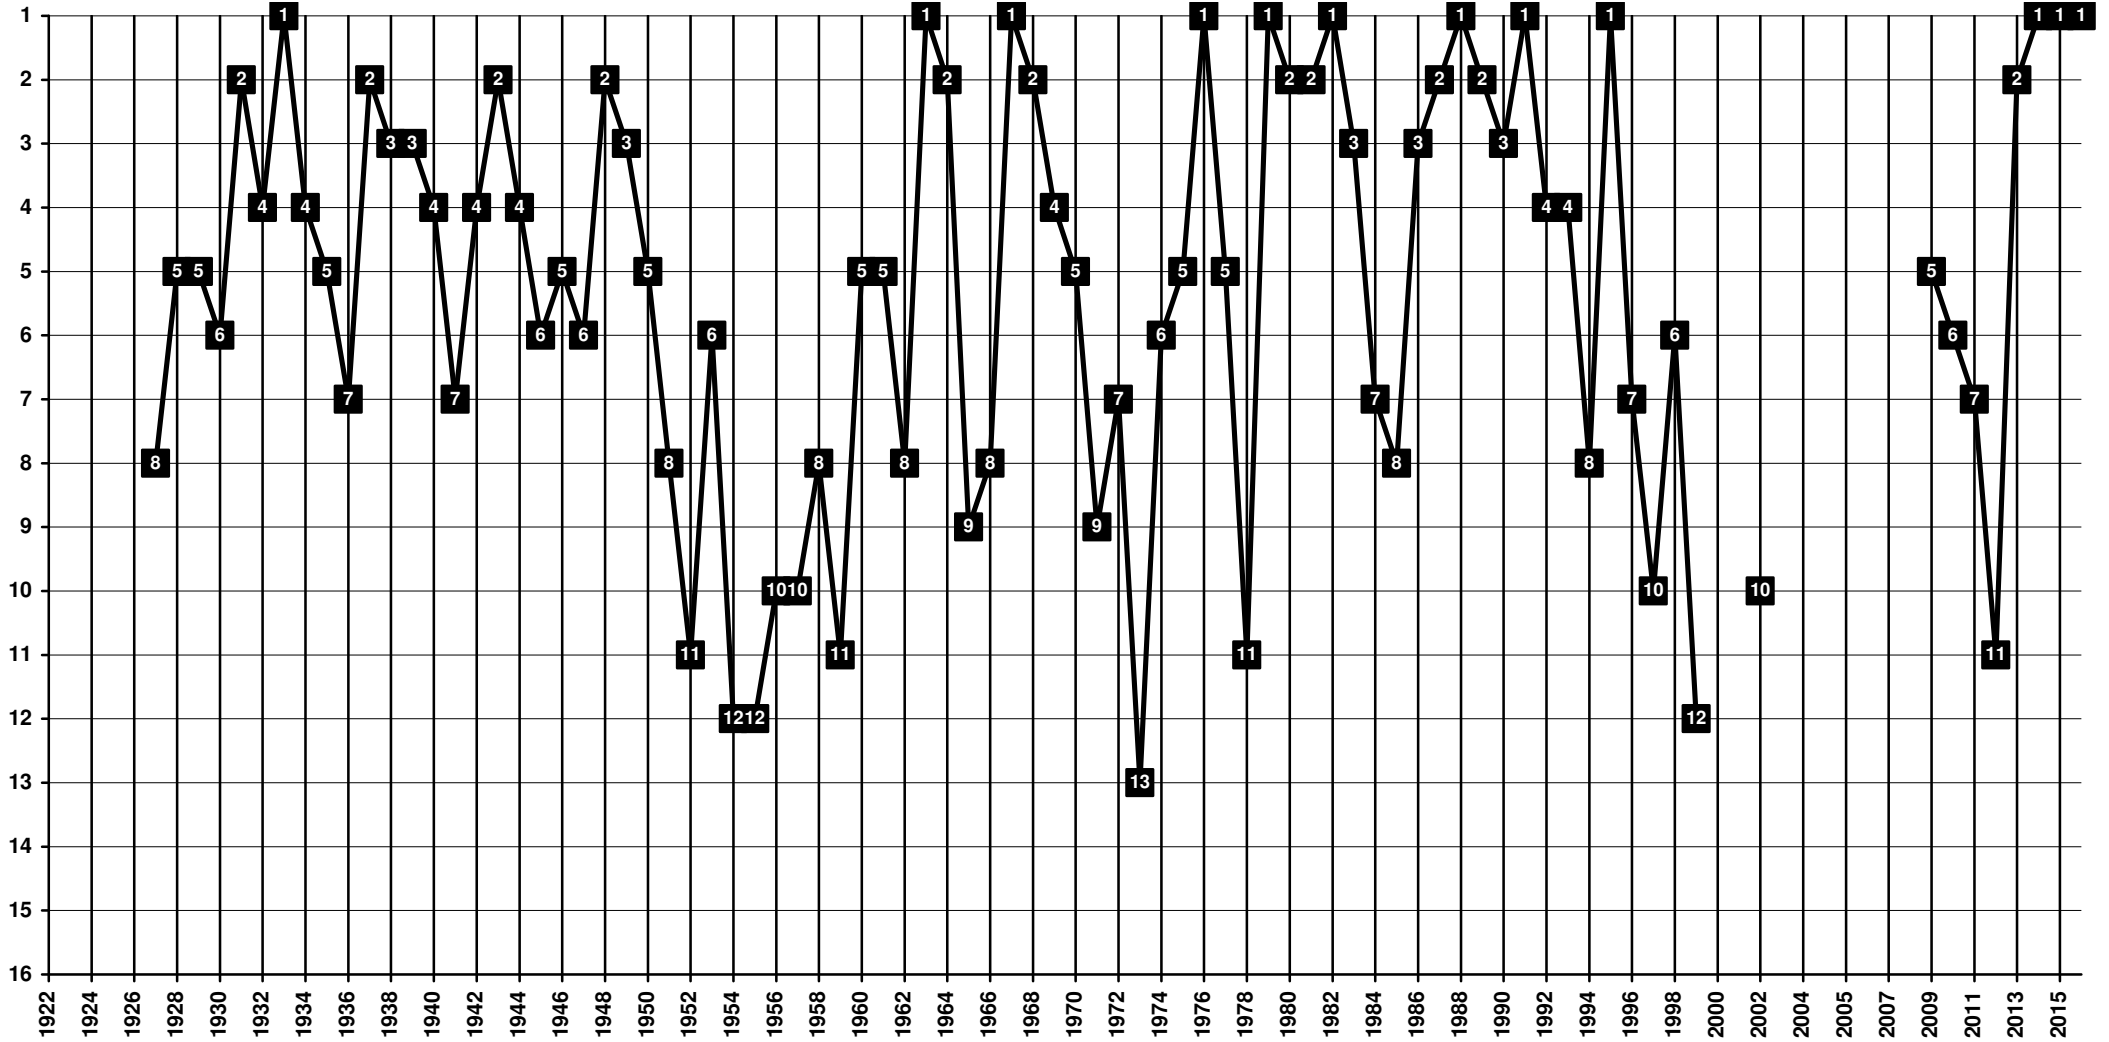

Ireland - Tier 1 - Final Table Places

1984 **Cork City F.C.** [Cork]

Ireland - Tier 1 - Final Table Places

1975 Drogheda United F.C. [Drogheda]

Ireland - Tier 1 - Final Table Places

1890 (1902-1920 in Irish League in Northern Ireland, since 1921 in Ireland) **Bohemian F.C.** [Phibsborough, Dublin]

Ireland - Tier 1 - Final Table Places

1901 Shamrock Rovers F.C. [Tallaght, Dublin]

Ireland - Tier 1 - Final Table Places

1895 (1904-1920 in Irish League in Northern Ireland, since 1921 in Ireland) **Shelbourne F.C.** [Drumcondra, Dublin]

Ireland - Tier 1 - Final Table Places

1903 Dundalk GNR | 1930 Dundalk F.C. [Dundalk]

Ireland - Tier 1 - Final Table Places

2013 **Galway United F.C.** [Galway]

Ireland - Tier 1 - Final Table Places

1937 Galway Rovers | 1981-2011 **Galway United F.C.** [Galway]