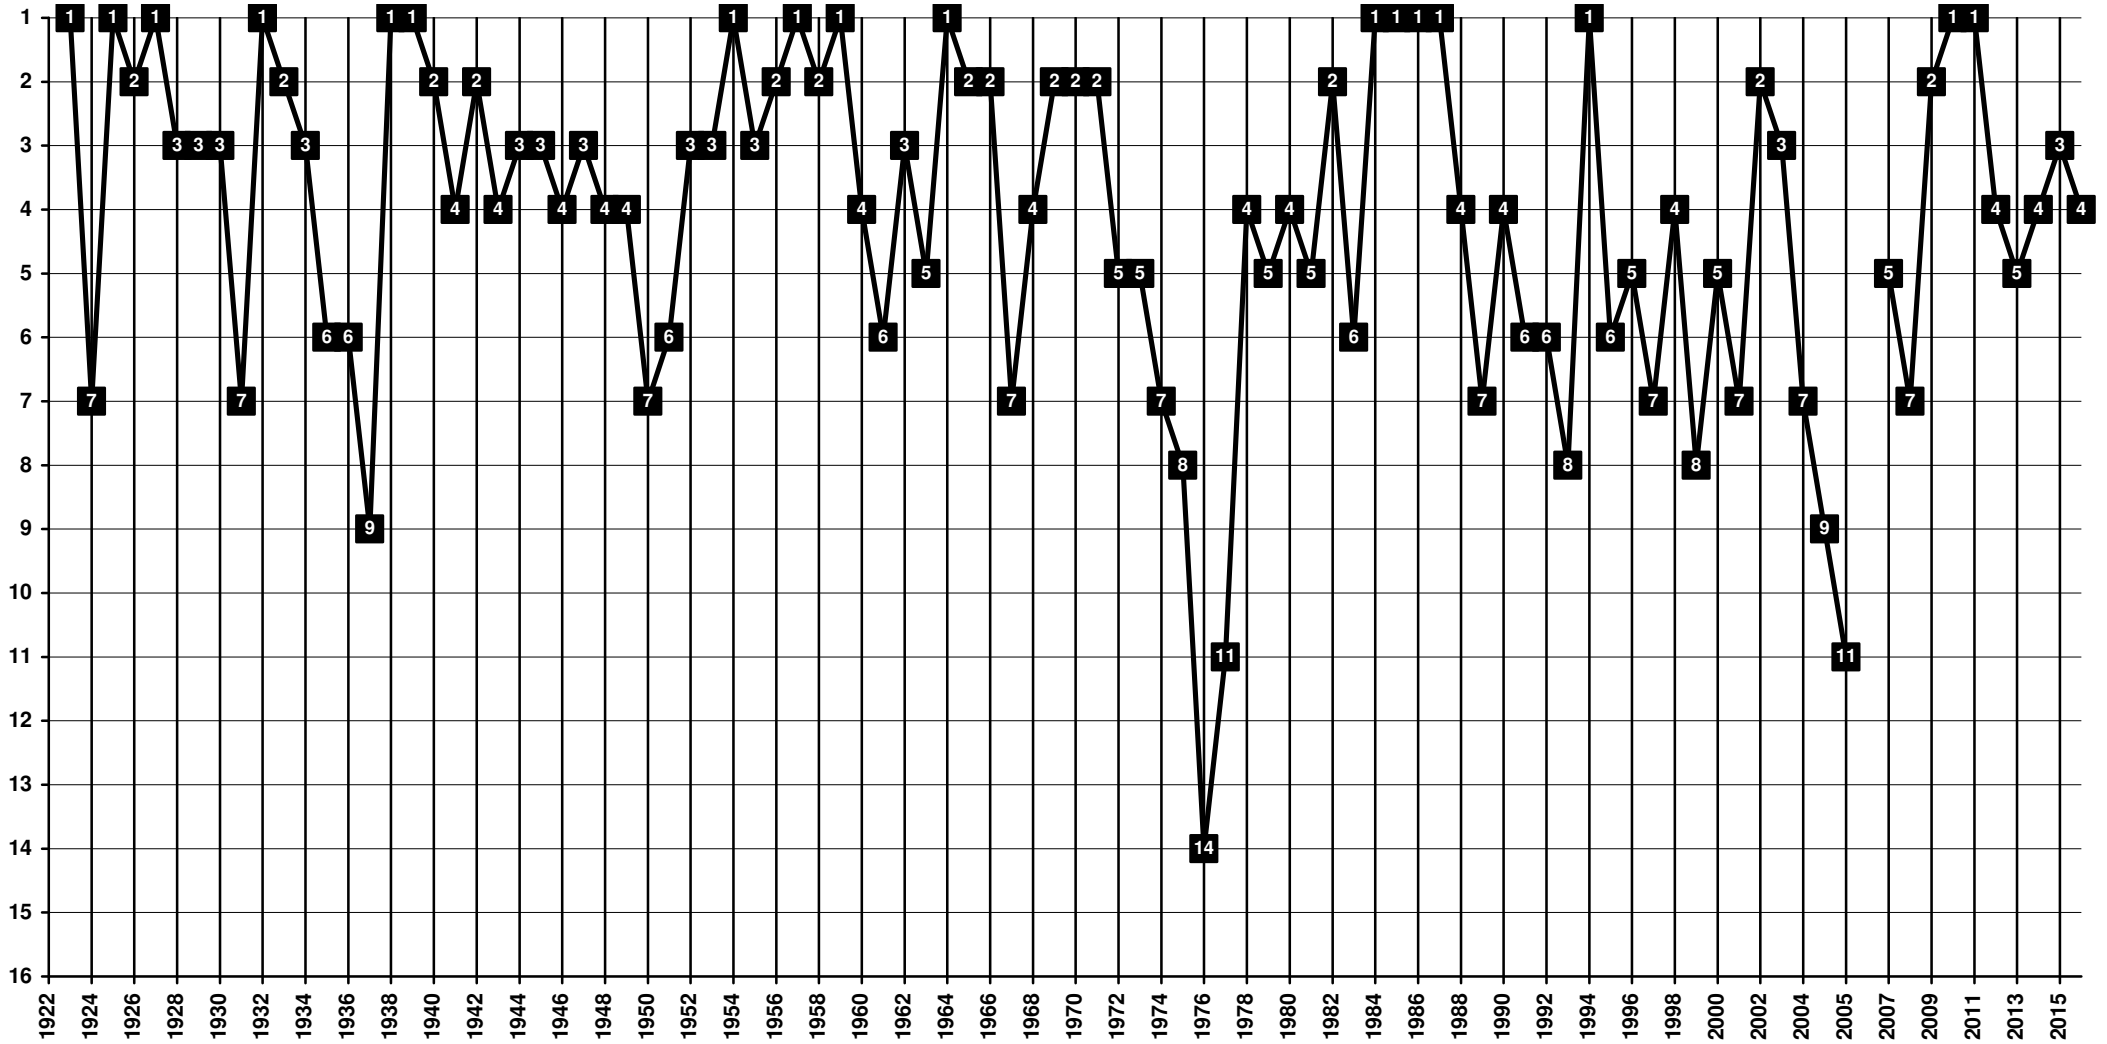

Ireland - Tier 1 - Final Table Places

1984 **Cork City F.C.** [Cork]

Ireland - Tier 1 - Final Table Places

1975 Drogheda United F.C. [Drogheda]

Ireland - Tier 1 - Final Table Places

1890 (1902-1920 in Irish League in Northern Ireland, since 1921 in Ireland) **Bohemian F.C.** [Phibsborough, Dublin]

Ireland - Tier 1 - Final Table Places

1901 Shamrock Rovers F.C. [Tallaght, Dublin]

Ireland - Tier 1 - Final Table Places

1895 (1904-1920 in Irish League in Northern Ireland, since 1921 in Ireland) **Shelbourne F.C.** [Drumcondra, Dublin]