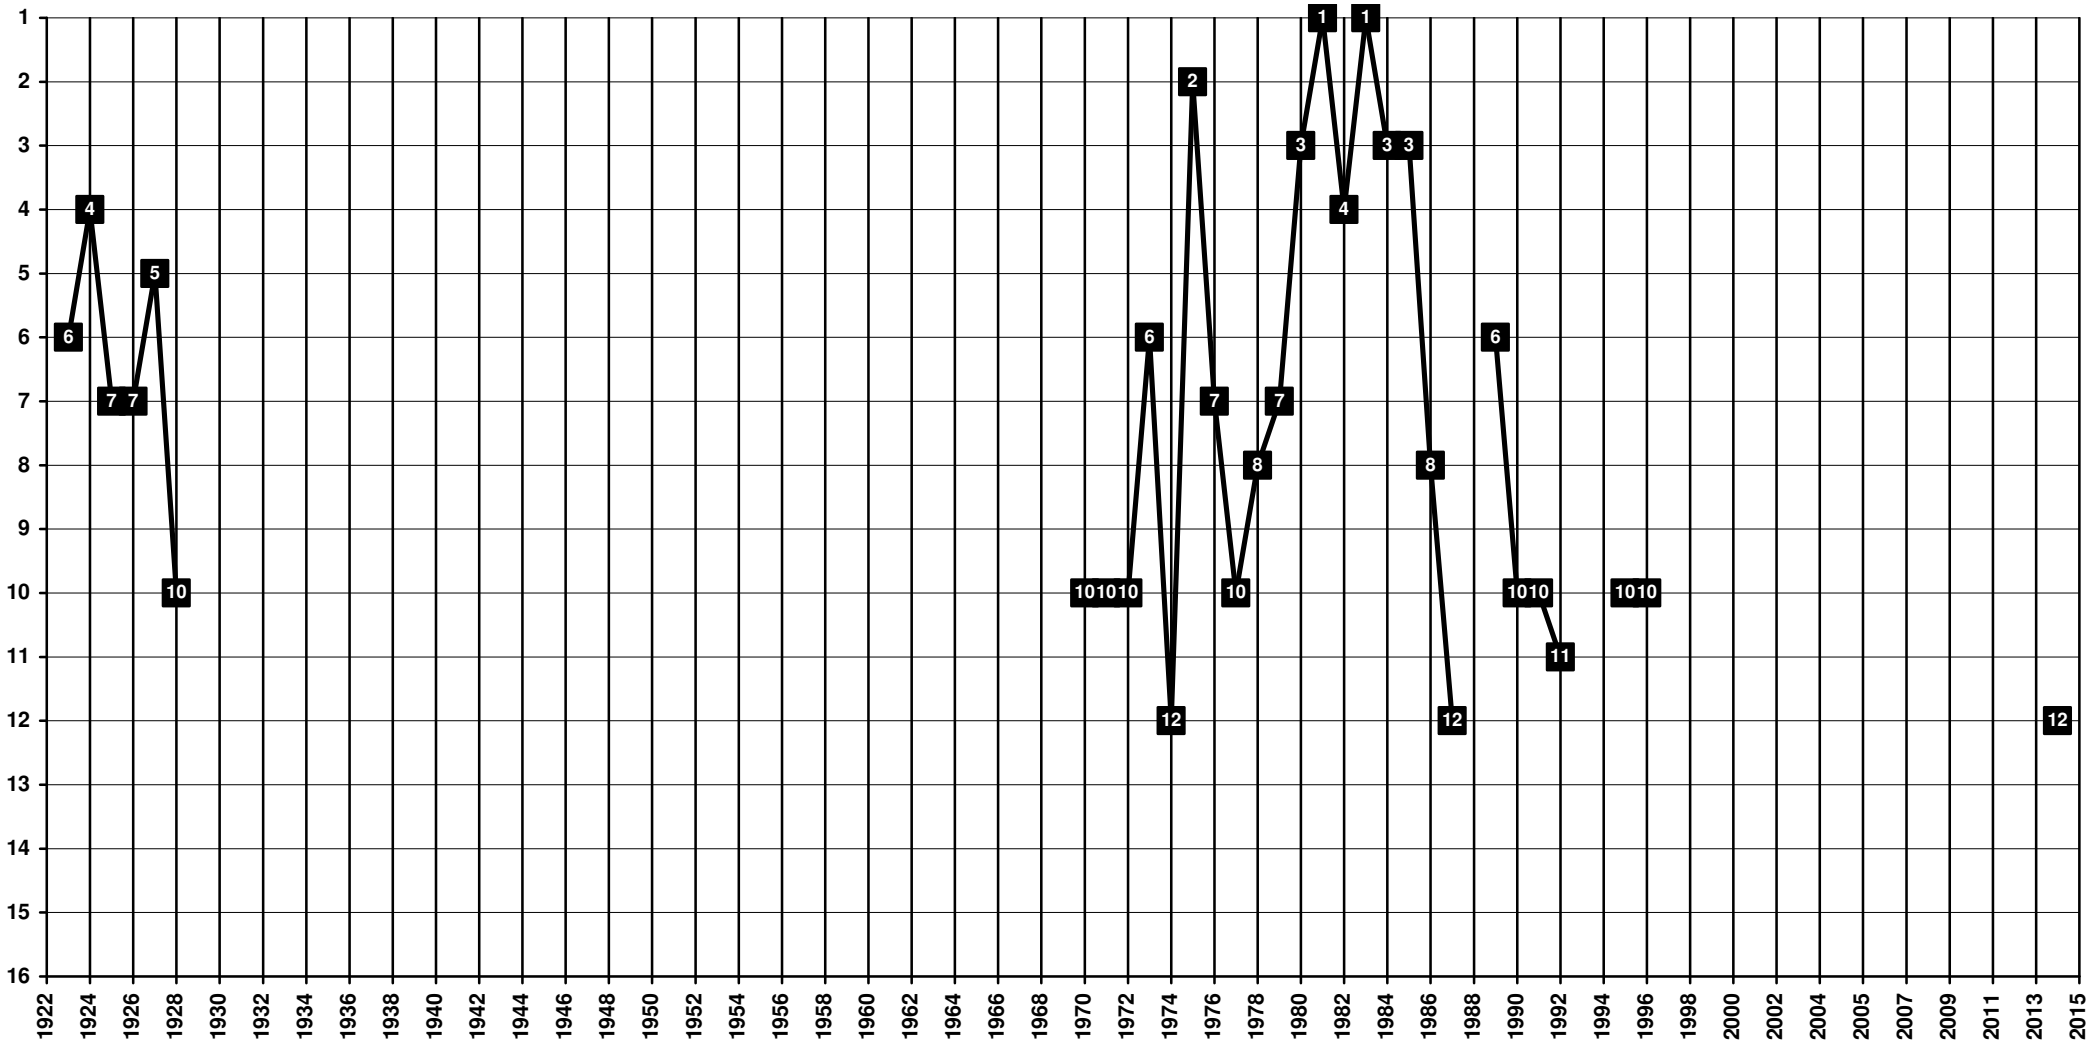

Ireland - Tier 1 - Final Table Places

1887 **Athlone Town A.F.C.** [Athlone]

Ireland - Tier 1 - Final Table Places

1954 **Finn Harps F.C.** [Ballybofey]

Ireland - Tier 1 - Final Table Places

1942 **Bray Wanderers A.F.C.** [Bray]

Ireland - Tier 1 - Final Table Places

1984 **Cork City F.C.** [Cork]

Ireland - Tier 1 - Final Table Places

1975 Drogheda United F.C. [Drogheda]

Ireland - Tier 1 - Final Table Places

1890 (1902-1920 in Irish League in Northern Ireland, since 1921 in Ireland) **Bohemian F.C.** [Phibsborough, Dublin]

Ireland - Tier 1 - Final Table Places

1901 Shamrock Rovers F.C. [Tallaght, Dublin]

Ireland - Tier 1 - Final Table Places

1895 (1904-1920 in Irish League in Northern Ireland, since 1921 in Ireland) **Shelbourne F.C.** [Drumcondra, Dublin]