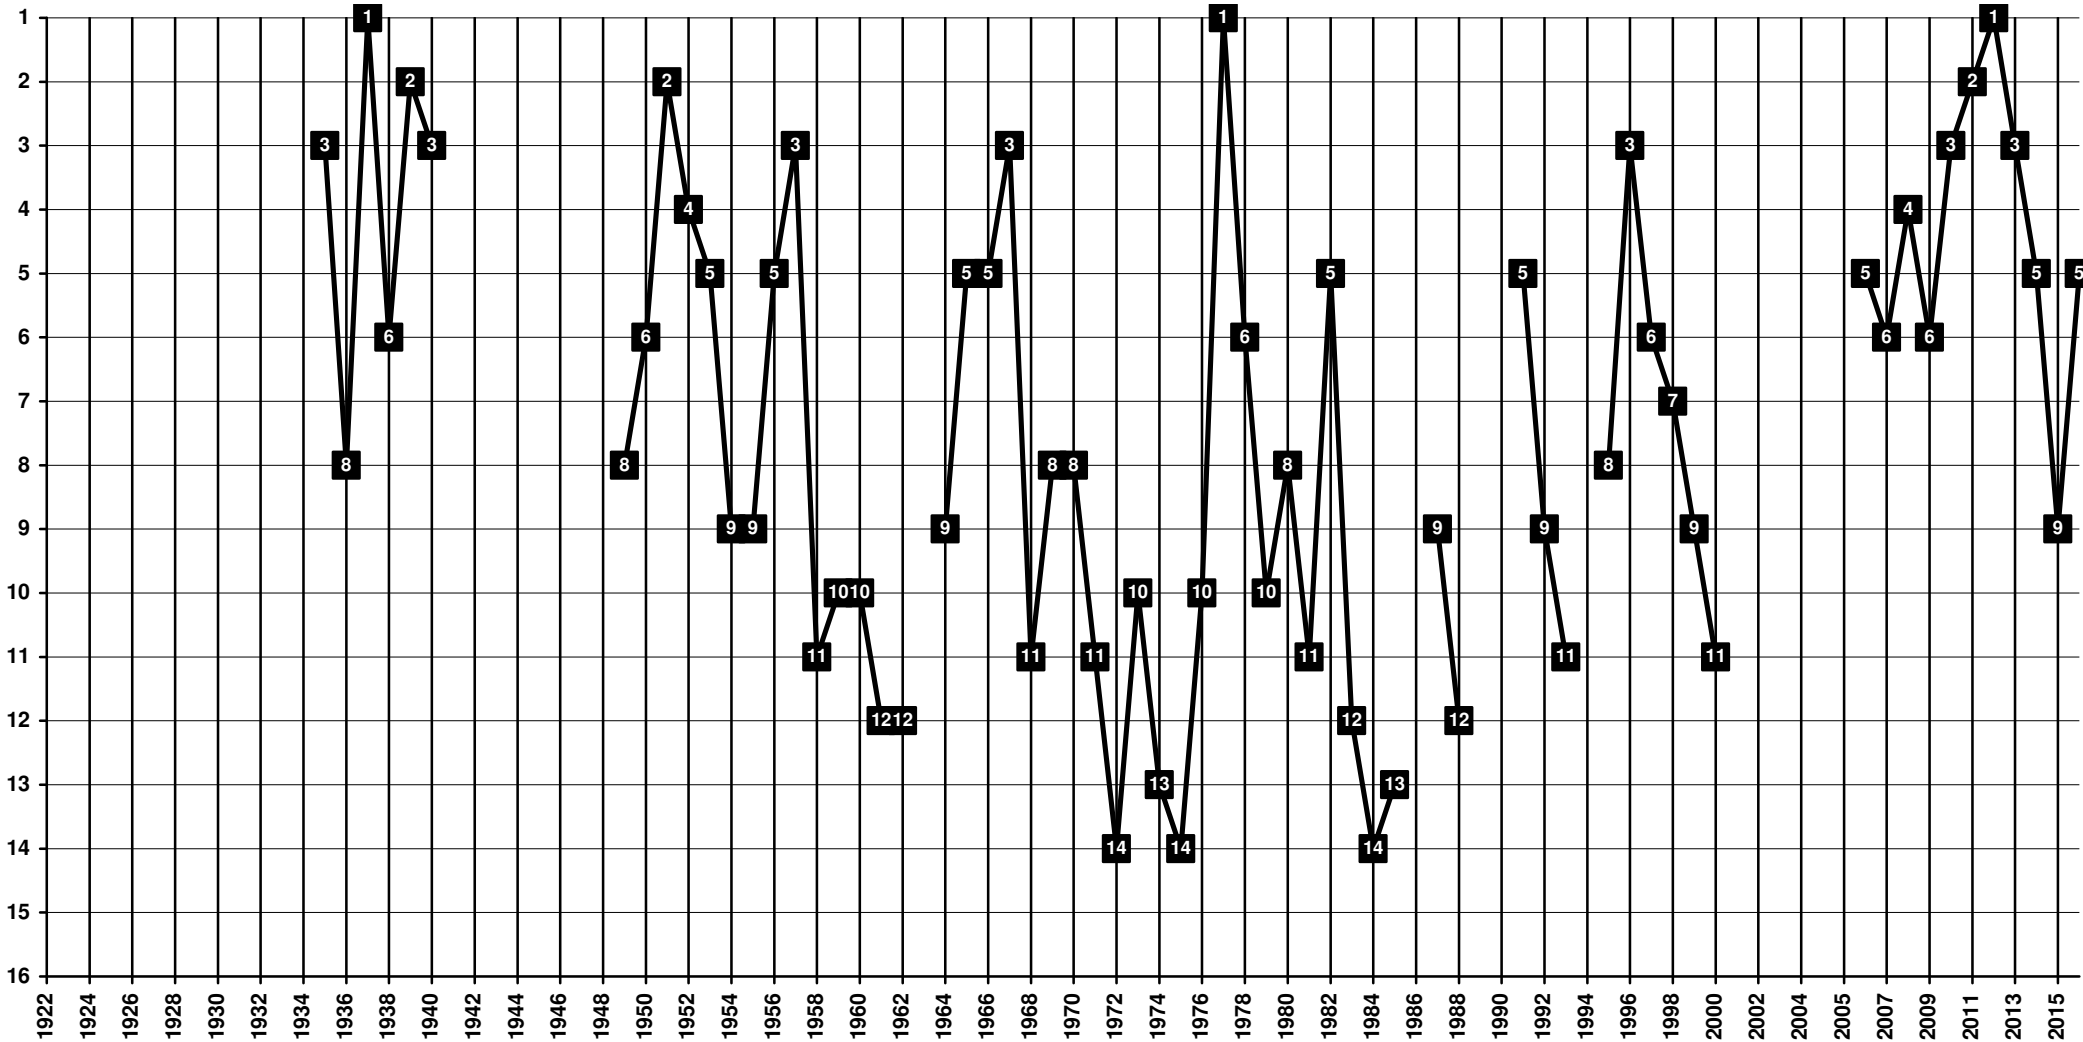

Ireland - Tier 1 - Final Table Places

1984 **Cork City F.C.** [Cork]

Ireland - Tier 1 - Final Table Places

1975 Drogheda United F.C. [Drogheda]

Ireland - Tier 1 - Final Table Places

1890 (1902-1920 in Irish League in Northern Ireland, since 1921 in Ireland) **Bohemian F.C.** [Phibsborough, Dublin]

Ireland - Tier 1 - Final Table Places

1903 Dundalk GNR | 1930 Dundalk F.C. [Dundalk]

Ireland - Tier 1 - Final Table Places

2013 **Galway United F.C.** [Galway]

Ireland - Tier 1 - Final Table Places

1937 Galway Rovers | 1981-2011 **Galway United F.C.** [Galway]

Ireland - Tier 1 - Final Table Places

1937 Limerick | 1977 Limerick United | 1983 Limerick City | 1989 **Limerick F.C.** [Limerick]

Ireland - Tier 1 - Final Table Places

1928 (1929-1972 in Irish League in Northern Ireland, since 1985 in Ireland) **Derry City F.C.** [Londonderry, Northern Ireland]

Ireland - Tier 1 - Final Table Places

1924 Longford Town F.C. [Longford]

Ireland - Tier 1 - Final Table Places

1928 Sligo Rovers F.C. [Sligo]

Ireland - Tier 1 - Final Table Places

1930 Waterford F.C. | 1982 Waterford United F.C. [Waterford]