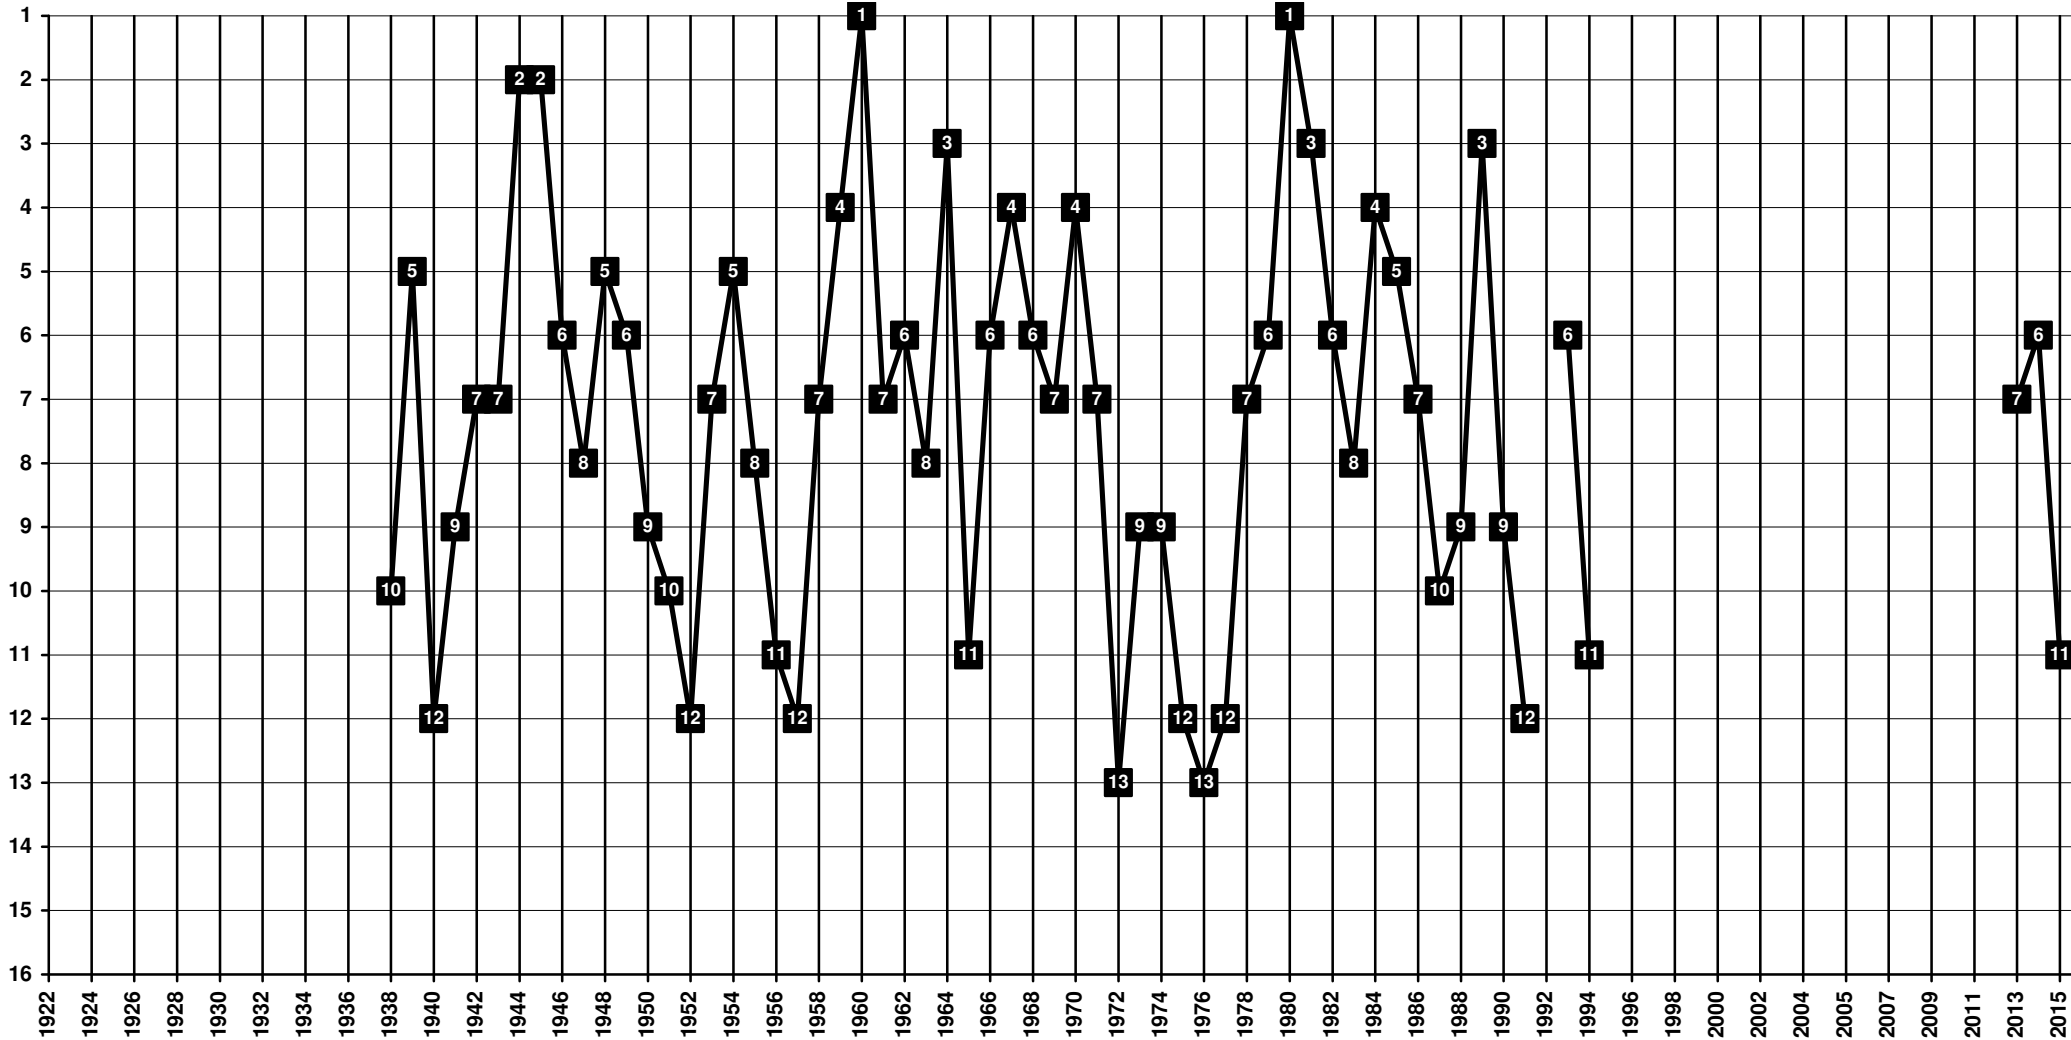

Ireland - Tier 1 - Final Table Places

1984 **Cork City F.C.** [Cork]

Ireland - Tier 1 - Final Table Places

1975 Drogheda United F.C. [Drogheda]

Ireland - Tier 1 - Final Table Places

1890 (1902-1920 in Irish League in Northern Ireland, since 1921 in Ireland) **Bohemian F.C.** [Phibsborough, Dublin]

Ireland - Tier 1 - Final Table Places

1901 Shamrock Rovers F.C. [Tallaght, Dublin]

Ireland - Tier 1 - Final Table Places

1895 (1904-1920 in Irish League in Northern Ireland, since 1921 in Ireland) **Shelbourne F.C.** [Drumcondra, Dublin]

Ireland - Tier 1 - Final Table Places

1903 Dundalk GNR | 1930 Dundalk F.C. [Dundalk]

Ireland - Tier 1 - Final Table Places

2013 **Galway United F.C.** [Galway]

Ireland - Tier 1 - Final Table Places

1937 Galway Rovers | 1981-2011 **Galway United F.C.** [Galway]

Ireland - Tier 1 - Final Table Places

1937 Limerick | 1977 Limerick United | 1983 Limerick City | 1989 **Limerick F.C.** [Limerick]

Ireland - Tier 1 - Final Table Places

1928 (1929-1972 in Irish League in Northern Ireland, since 1985 in Ireland) **Derry City F.C.** [Londonderry, Northern Ireland]