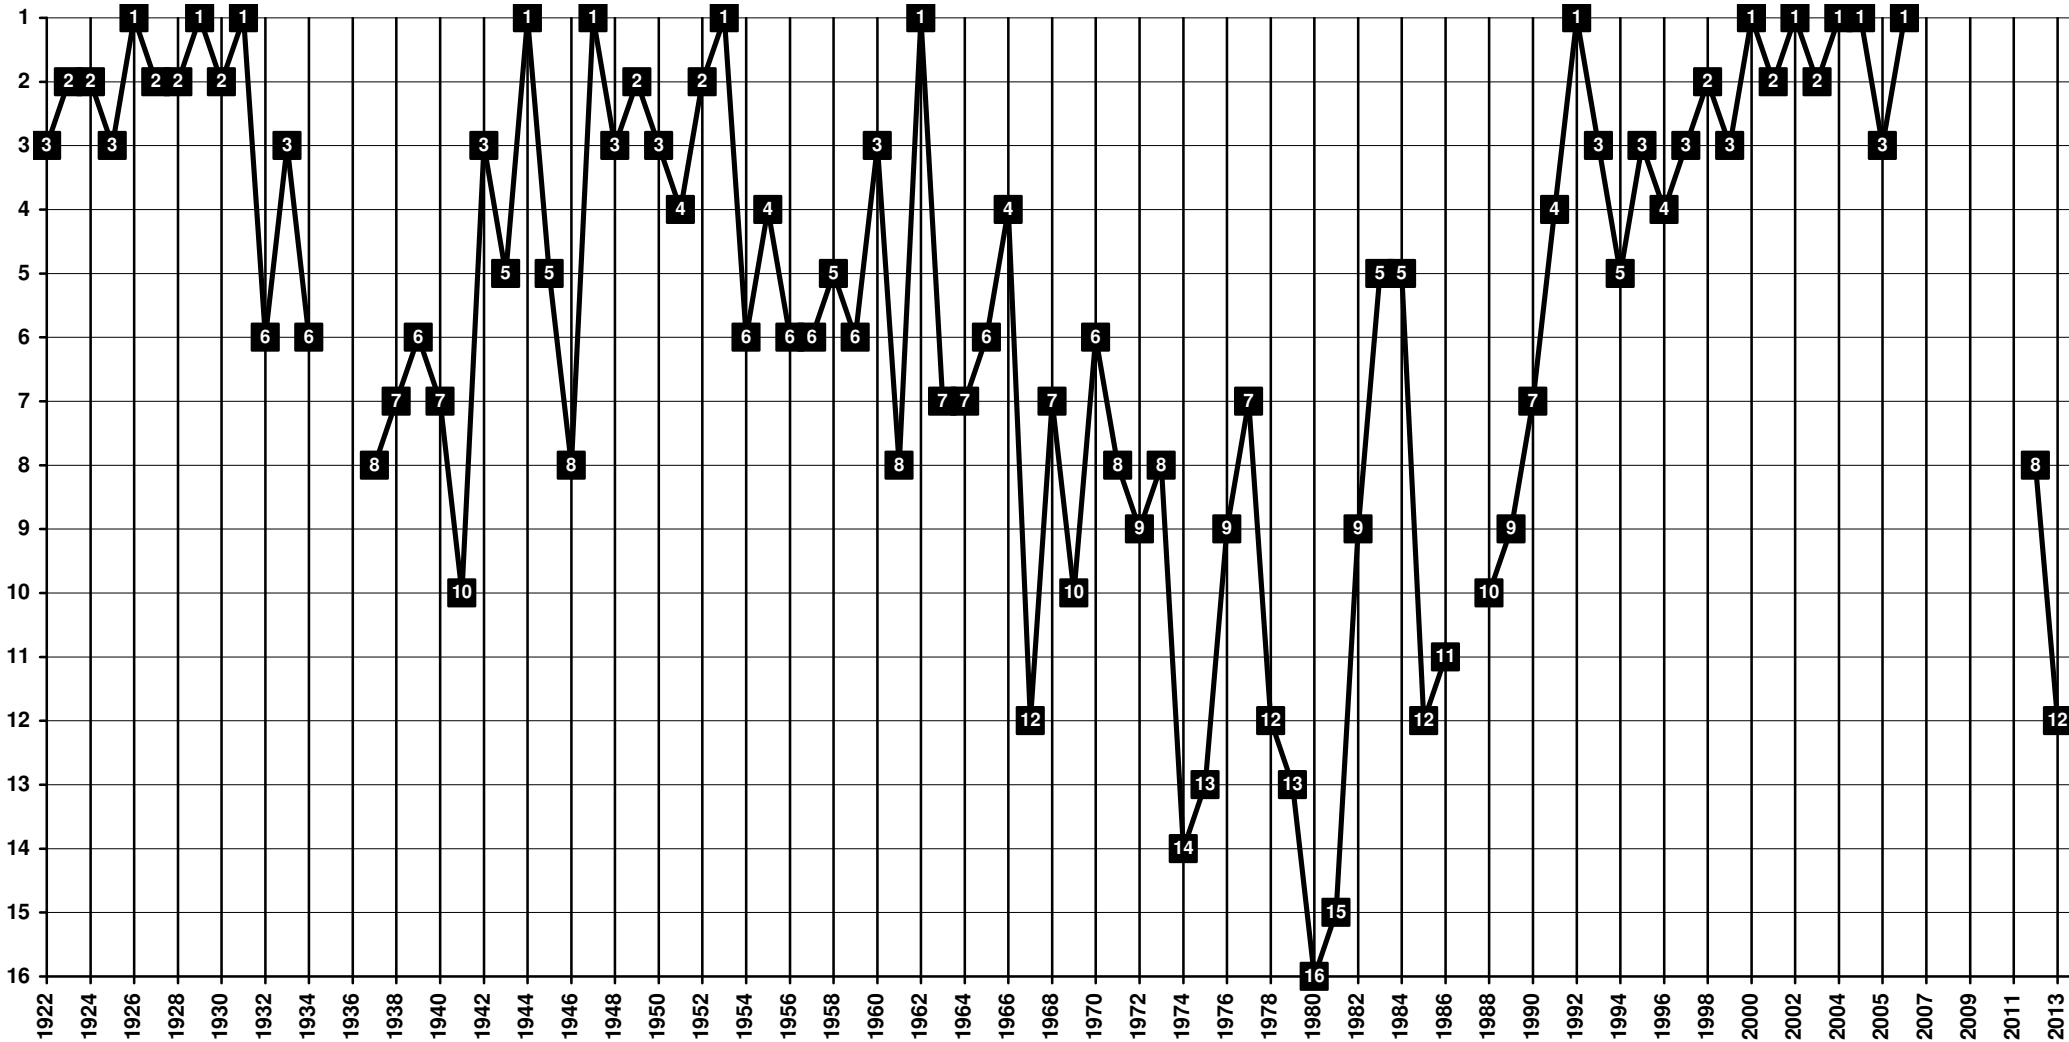

Ireland - Tier 1 - Final Table Places

1984 **Cork City F.C.** [Cork]

Ireland - Tier 1 - Final Table Places

1975 Drogheda United F.C. [Drogheda]

Ireland - Tier 1 - Final Table Places

1890 (1902-1920 in Irish League in Northern Ireland, since 1921 in Ireland) **Bohemian F.C.** [Phibsborough, Dublin]

Ireland - Tier 1 - Final Table Places

1901 Shamrock Rovers F.C. [Tallaght, Dublin]

Ireland - Tier 1 - Final Table Places

1895 (1904-1920 in Irish League in Northern Ireland, since 1921 in Ireland) **Shelbourne F.C.** [Drumcondra, Dublin]