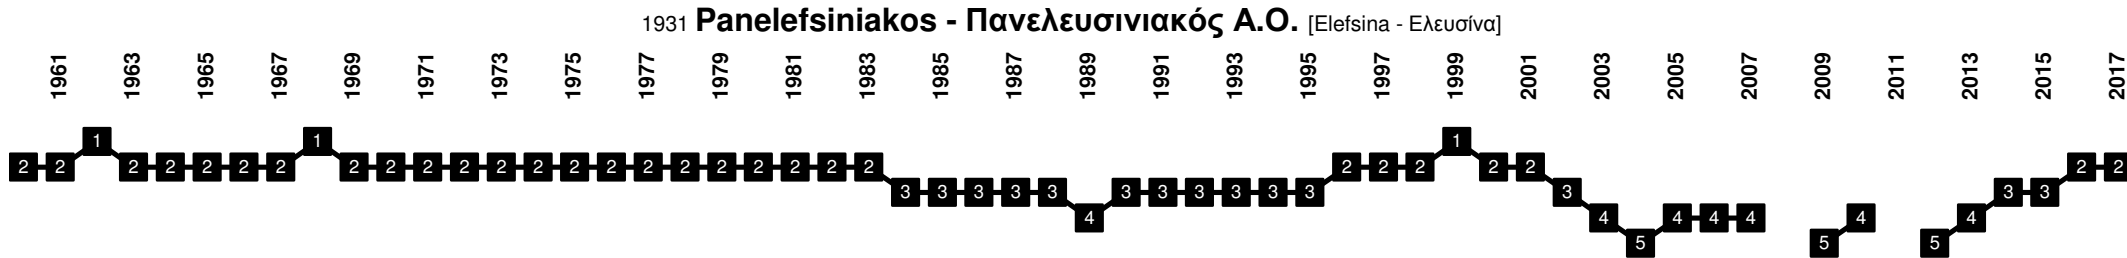

Greece - Divisional Movements