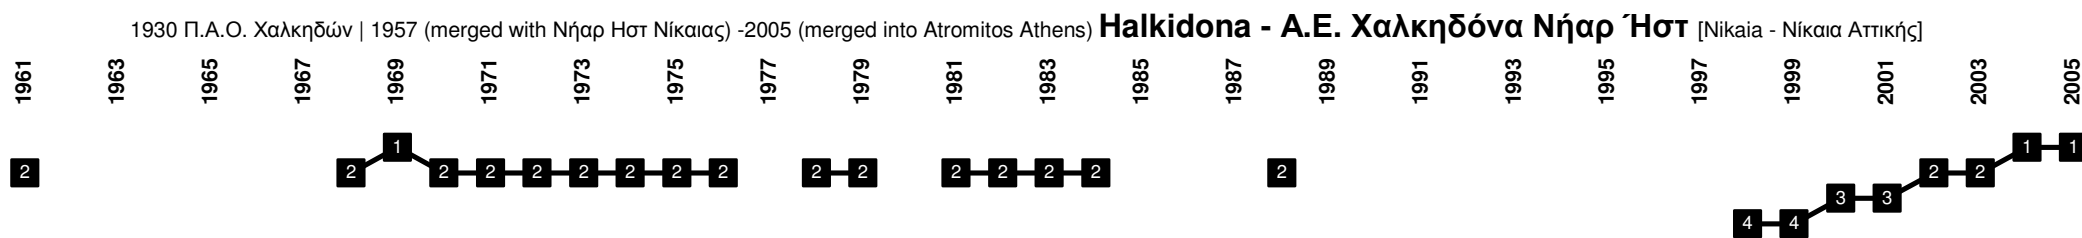

Greece - Divisional Movements