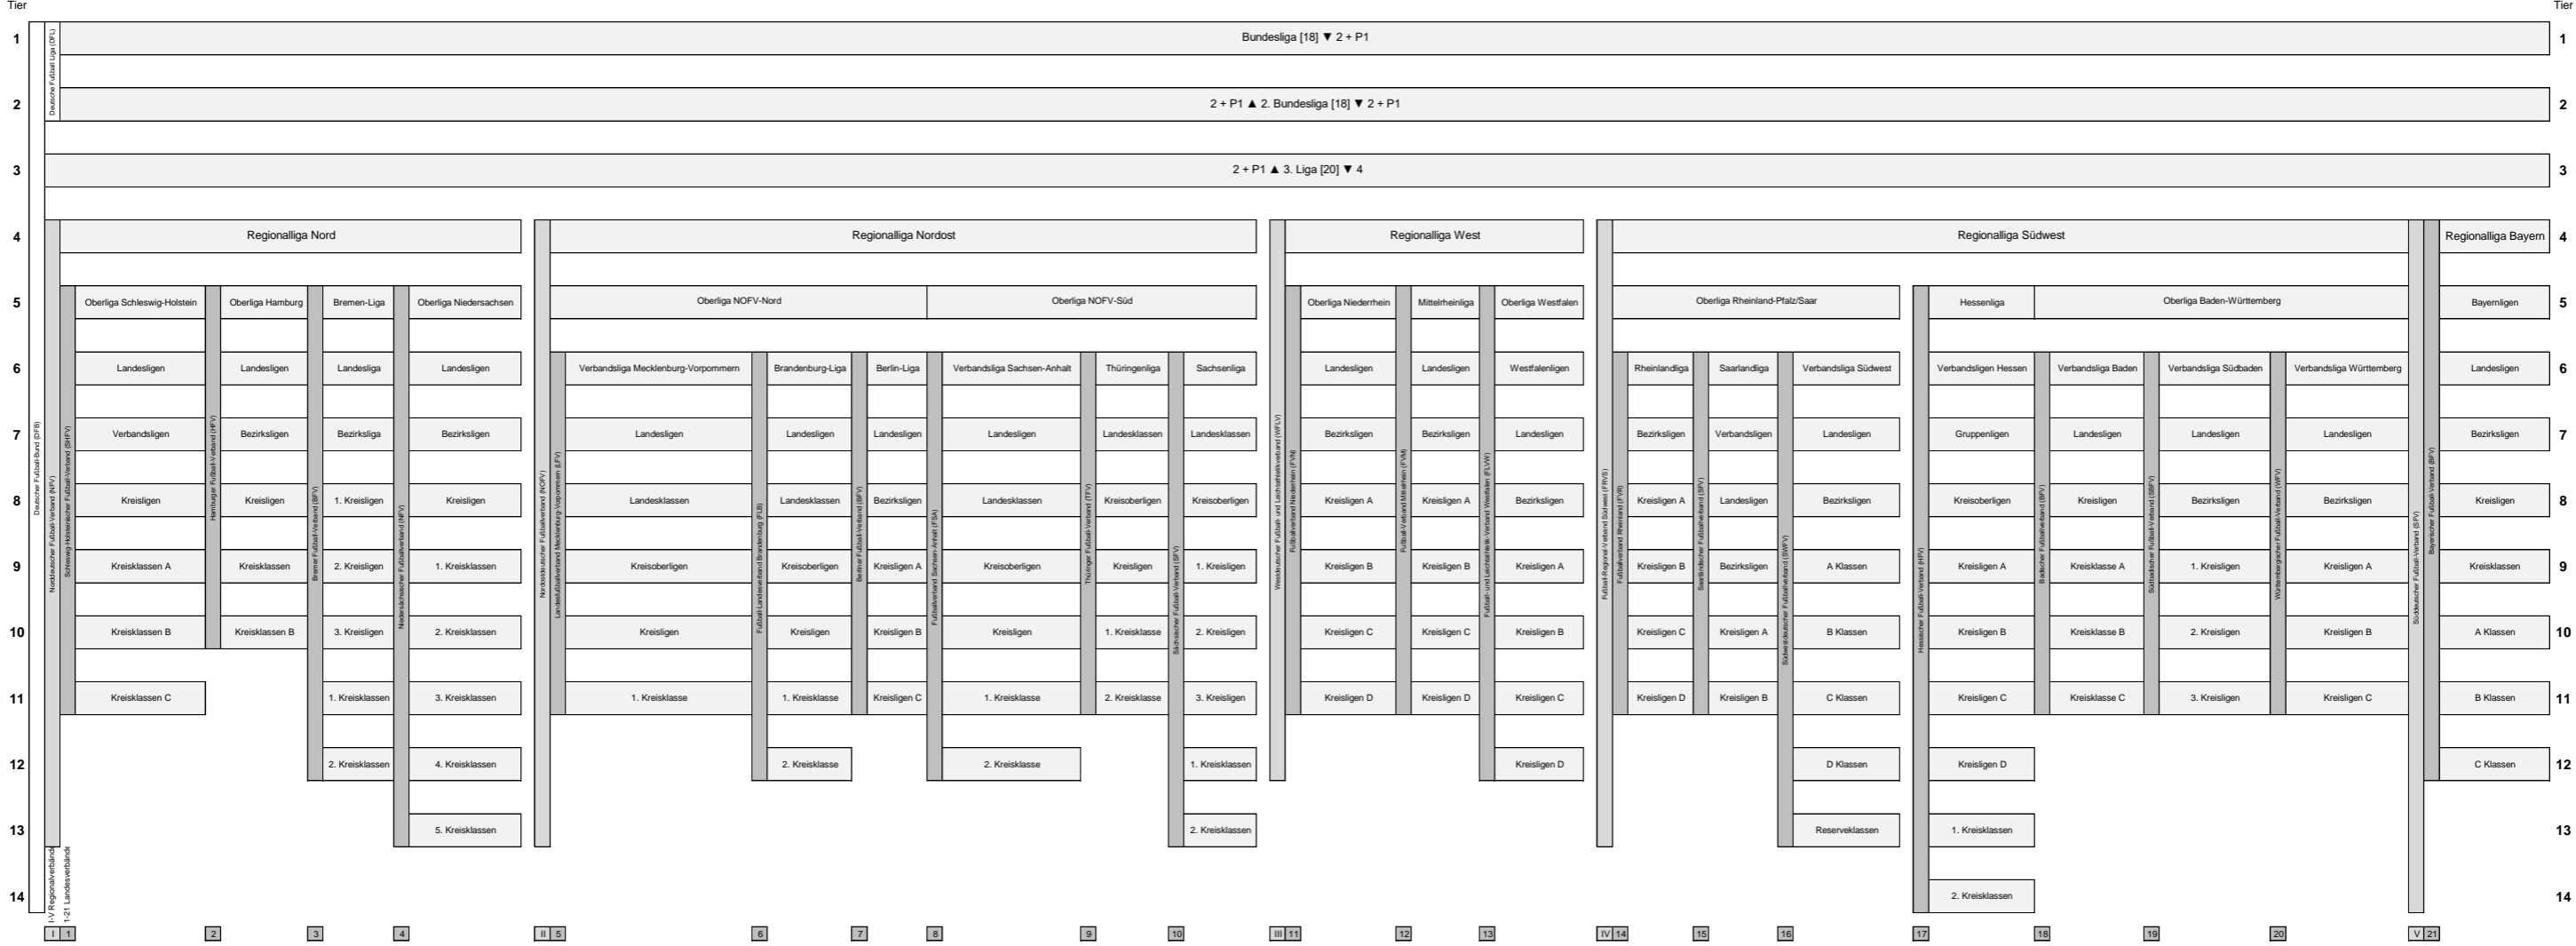

Germany - League Pyramid