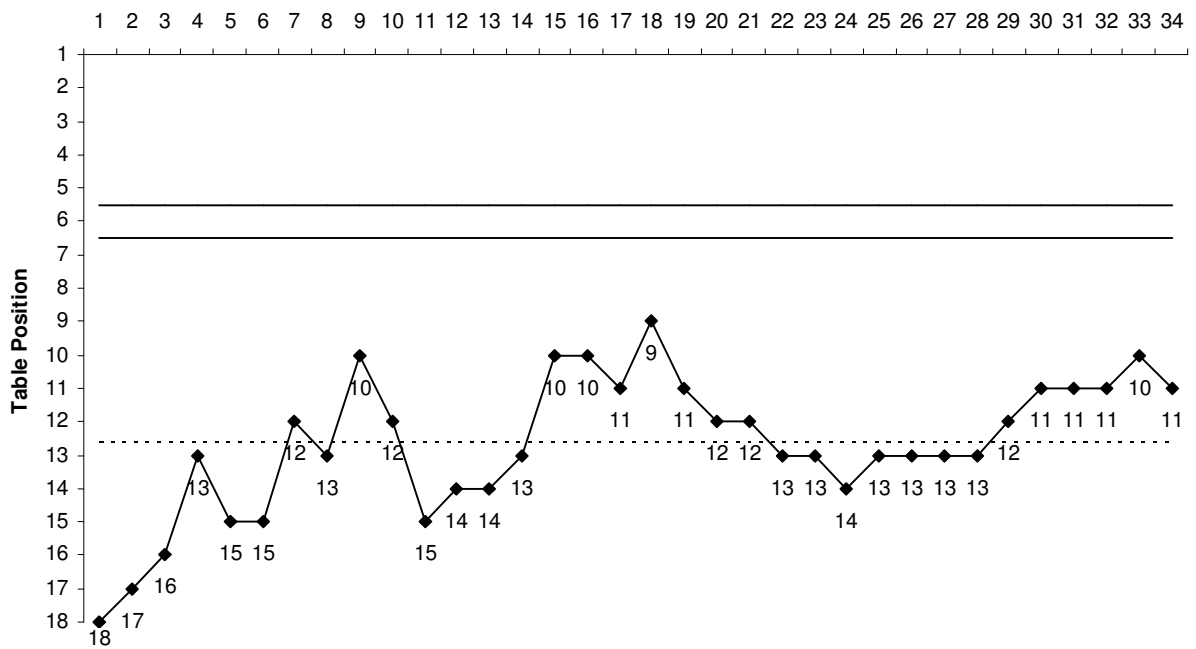

Oberliga Nord - Season 2007/08

Osnabrück II

Results

Round