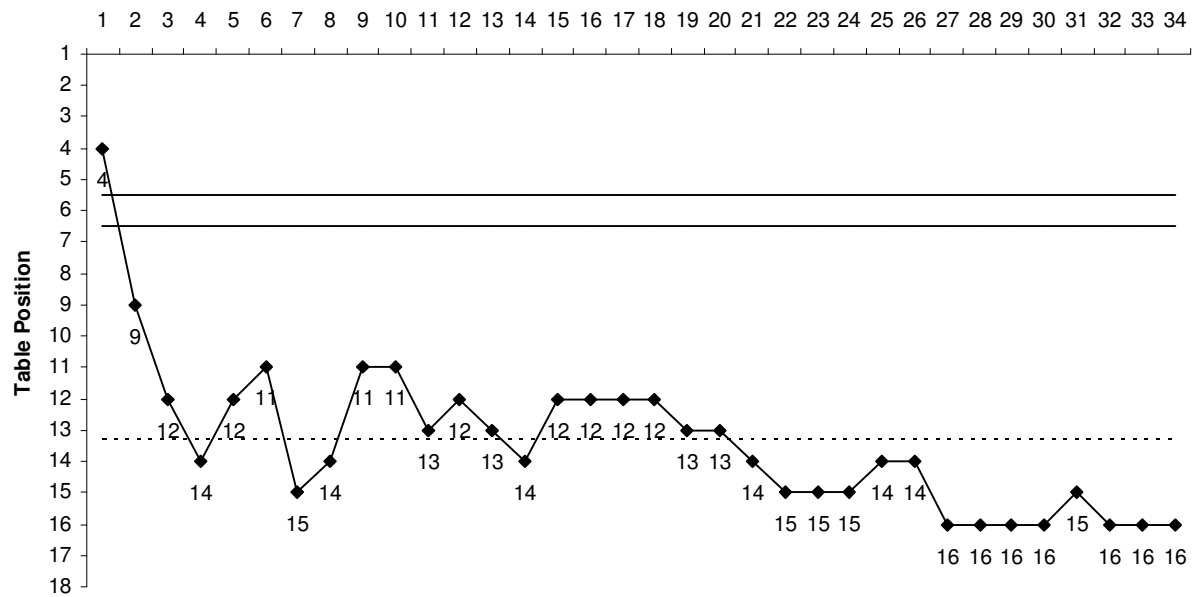

Oberliga Nord - Season 2007/08

Osterholz-Scharmbeck

Results

Round