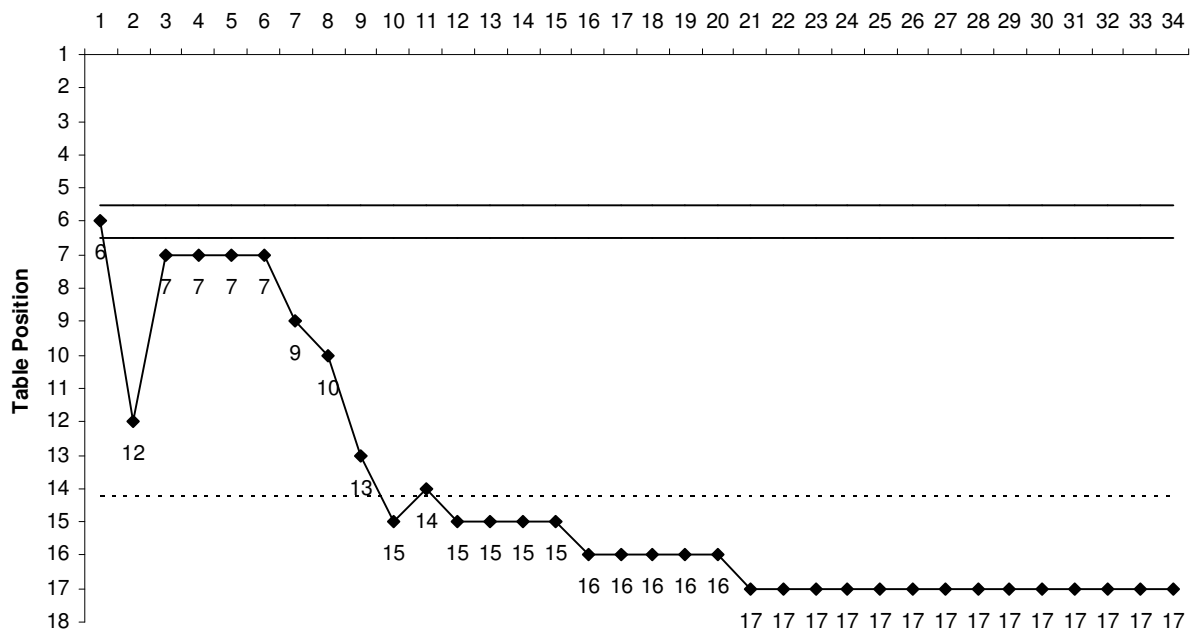

Oberliga Nord - Season 2007/08

Lübeck II

Results

Round