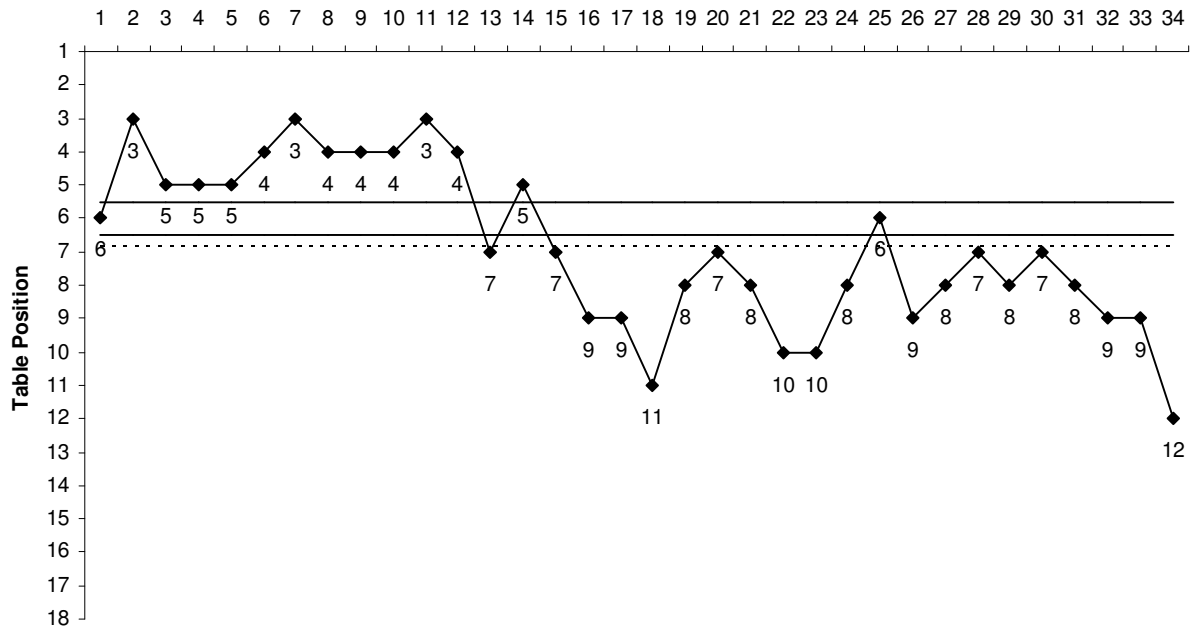

Oberliga Nord - Season 2007/08

St. Pauli II

Results

Round