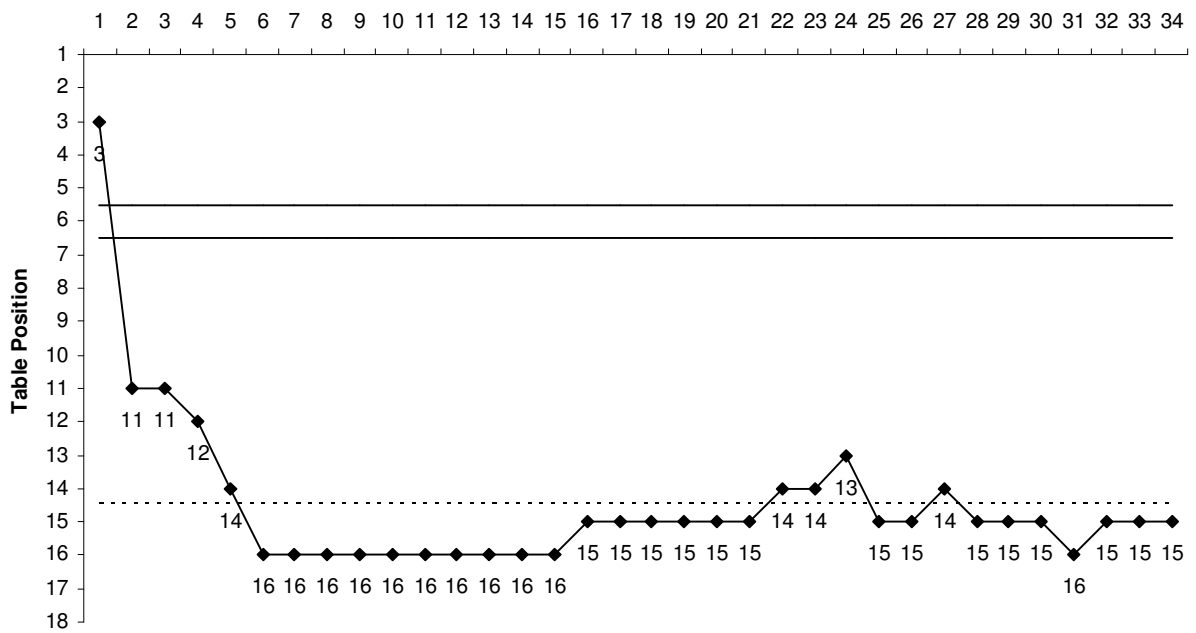

Oberliga Nord - Season 2007/08

Nordhorn

Results

Round