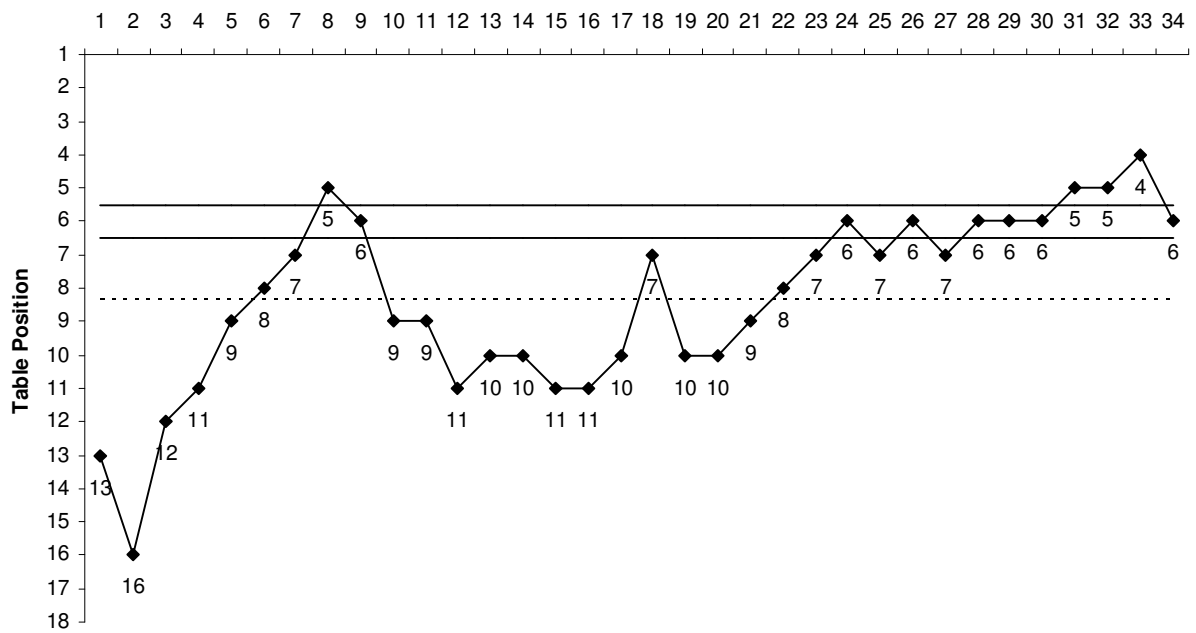

Oberliga Nord - Season 2007/08

Heeslingen

Results

Round