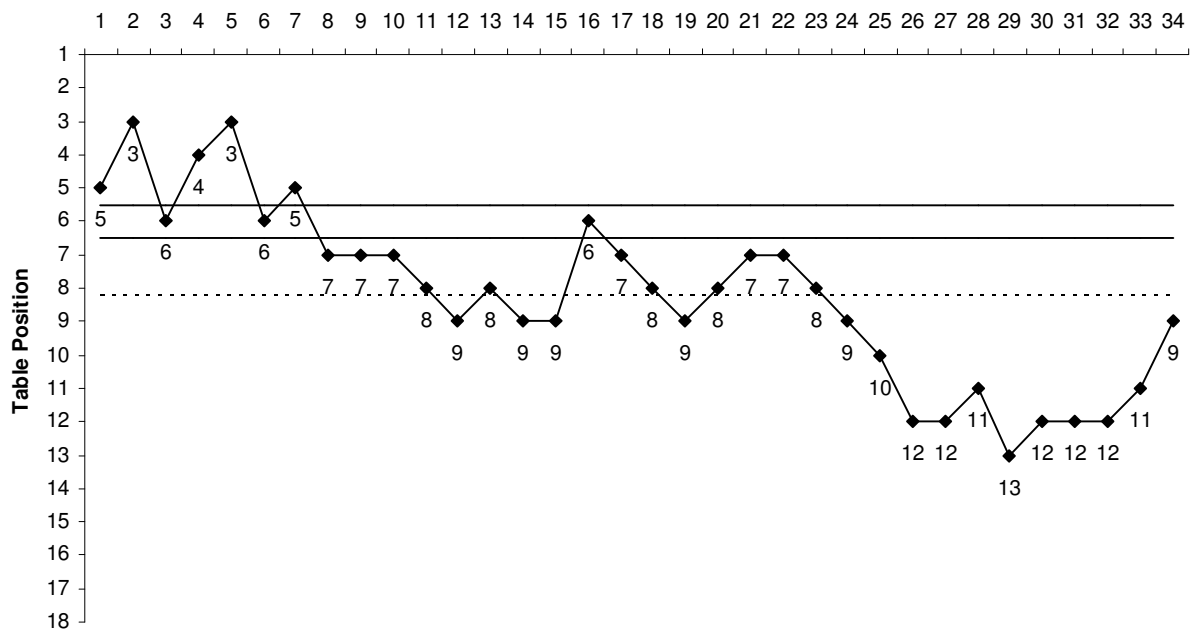

Oberliga Nord - Season 2007/08

Oberneuland

Results

Round