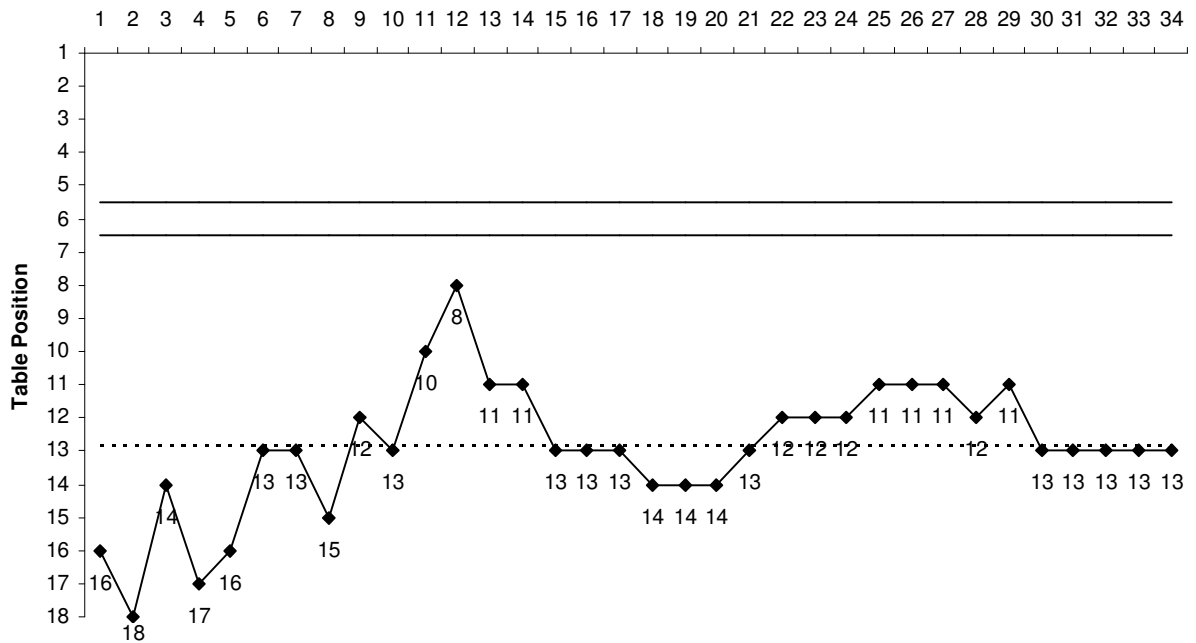

Oberliga Nord - Season 2007/08

Bergedorf

Results

Round