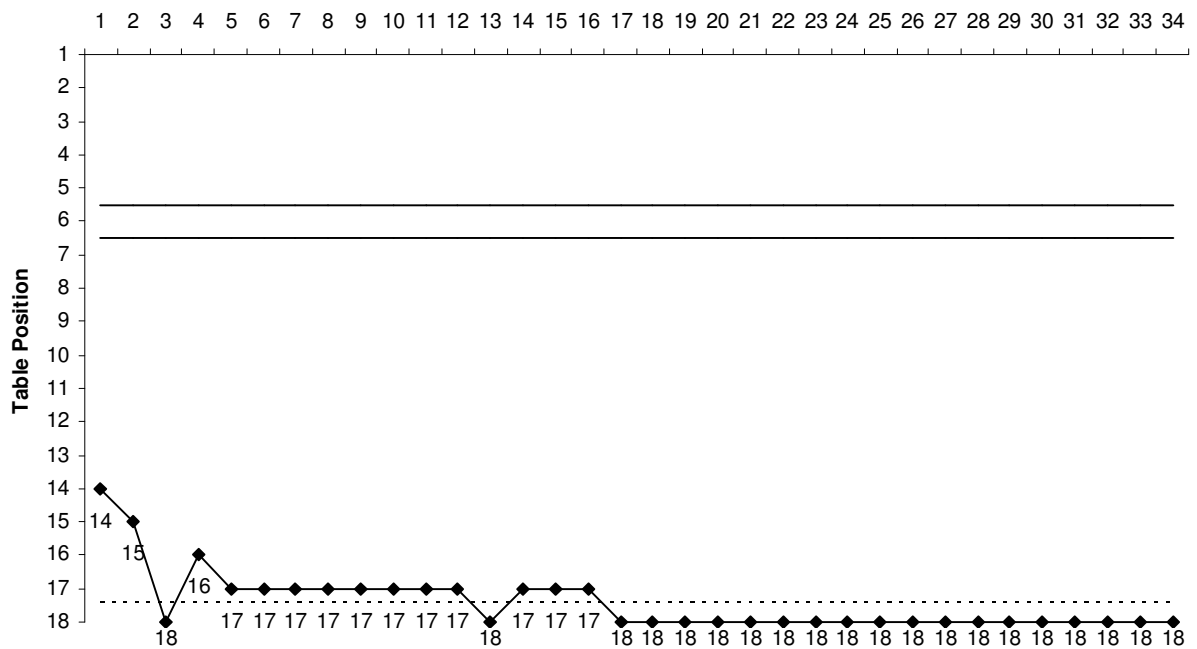

Oberliga Nord - Season 2007/08

Henstedt-Rhen

Results

Round