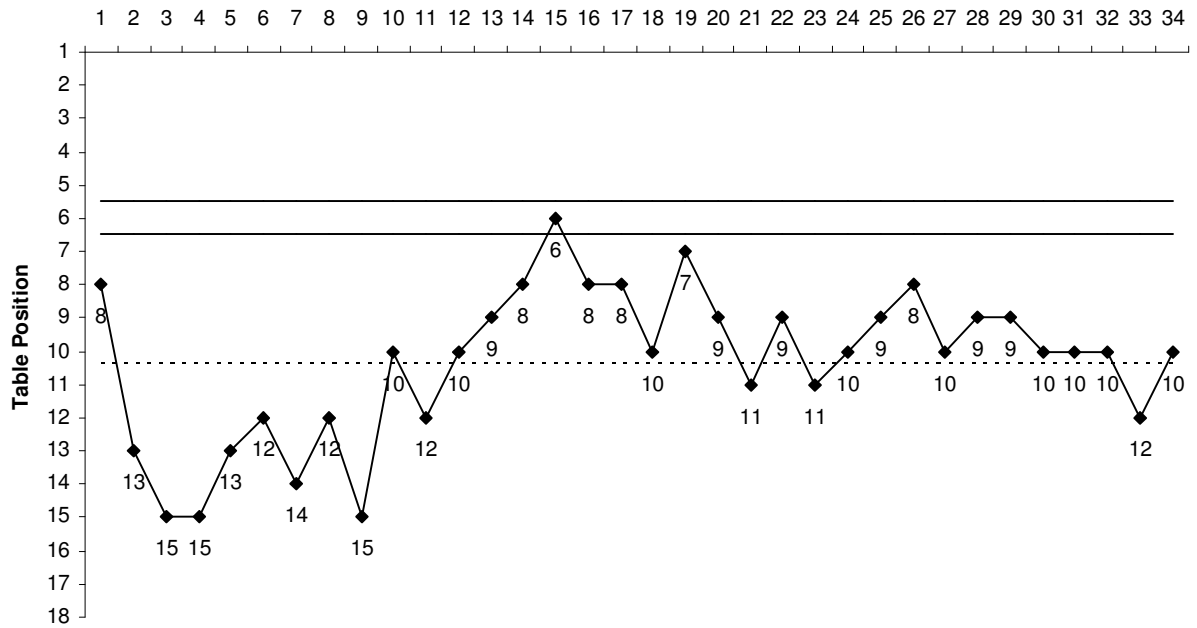

Oberliga Nord - Season 2007/08

Braunschweig II

Results

Round