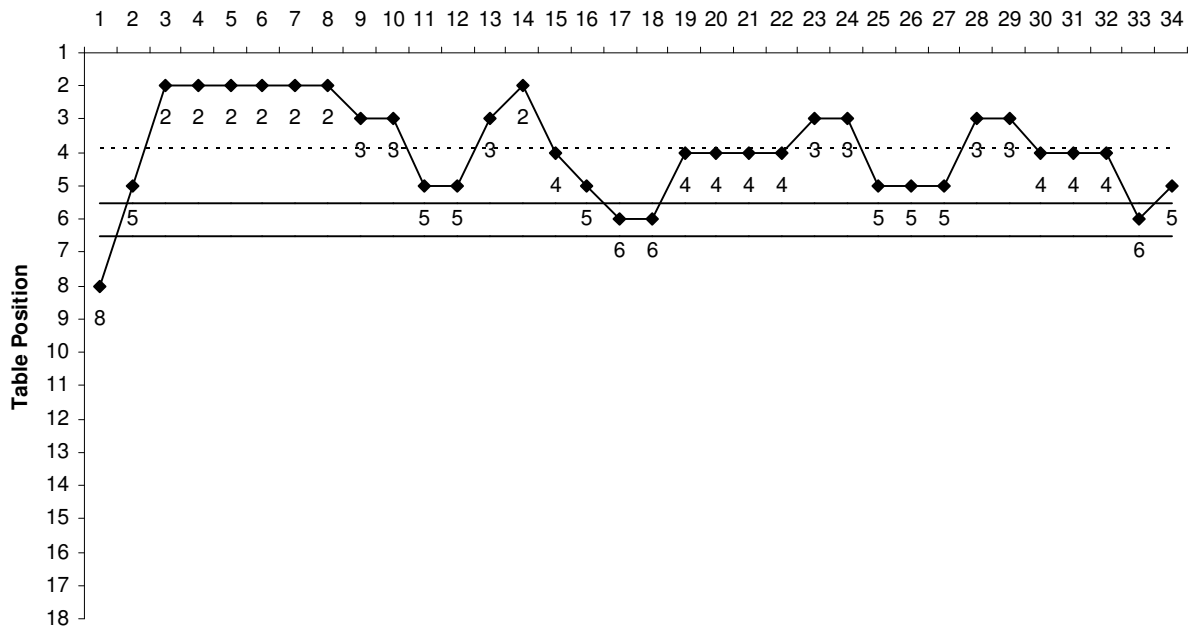

Oberliga Nord - Season 2007/08

Cloppenburg

Results

Round