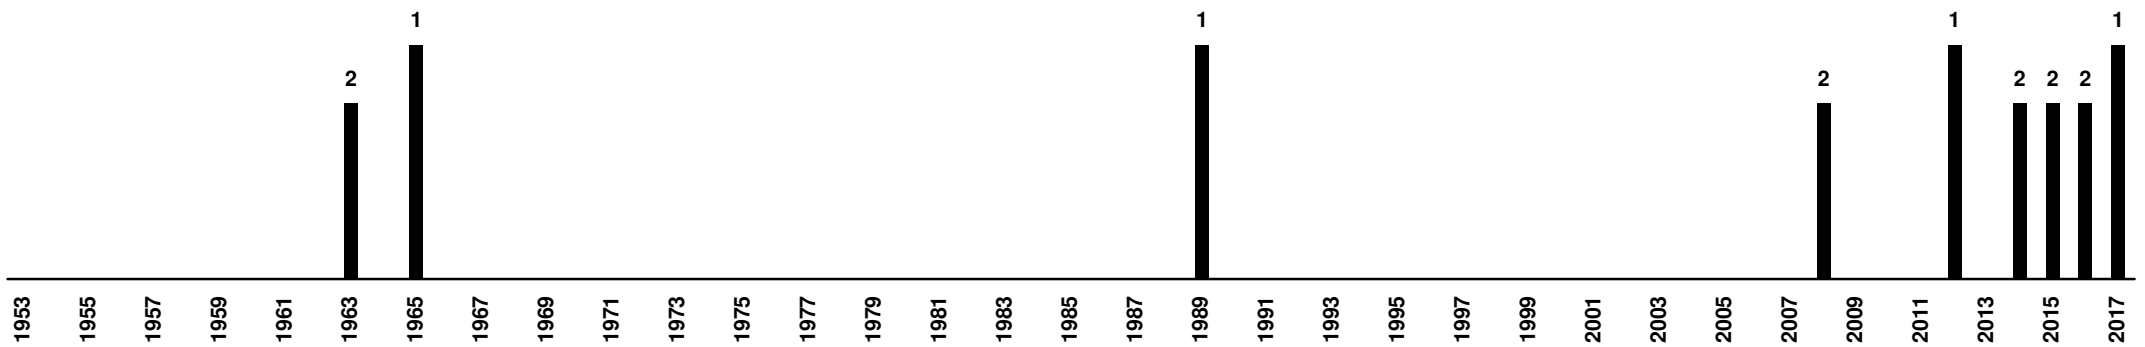

# Germany - Cup Finals

1899 **Eintracht Frankfurt** (1964-2018: 8-5-3)

1948 **FC Köln** (1954-1991: 10-4-6)

1909 **Borussia Dortmund** (1963-2017: 9-4-5)