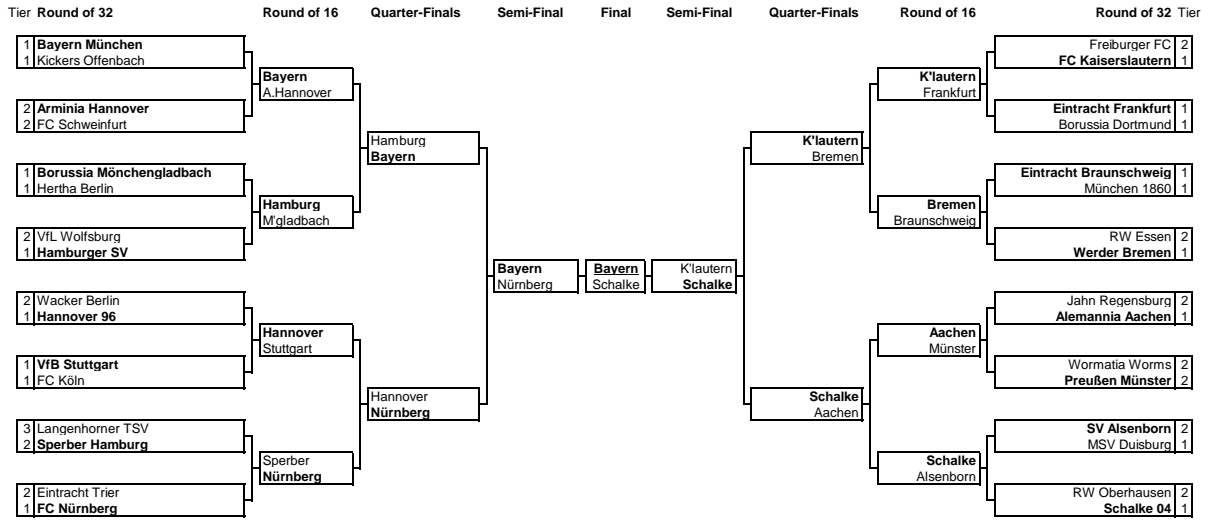

1962/63

Tier Round of 16      Quarter-Finals      Semi-Final      Final      Semi-Final      Quarter-Finals      Round of 16 Tier

1963/64

1964/65

1965/66

1966/67

1967/68

1968/69