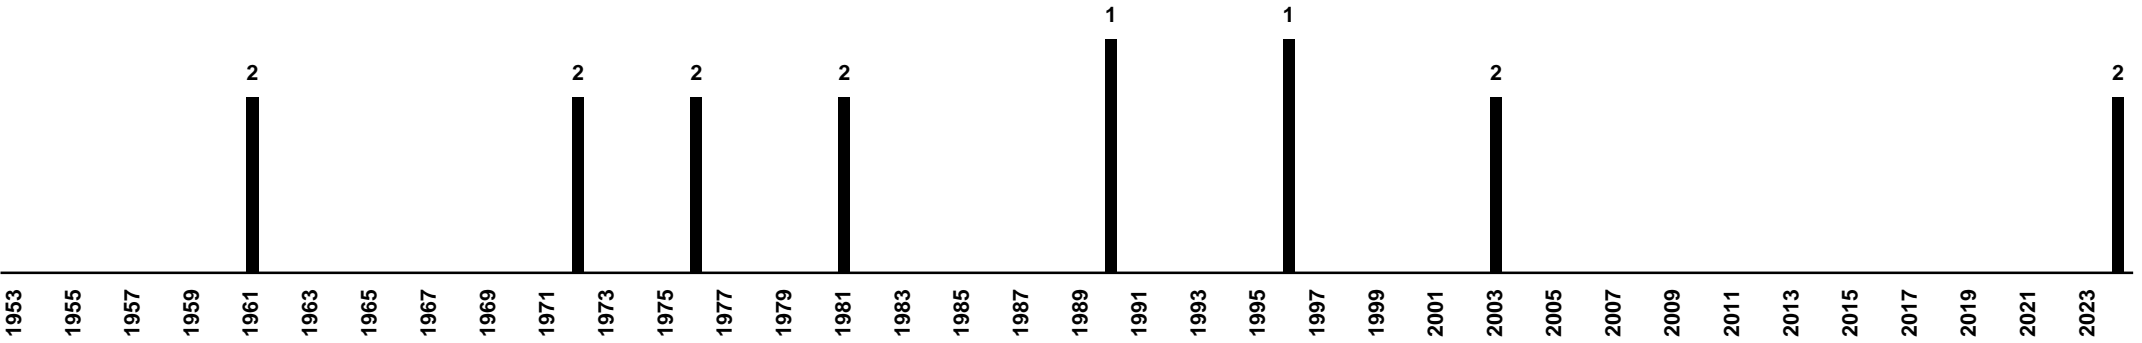

1900 **FC Kaiserslautern** (1961-2024: 8-2-6)