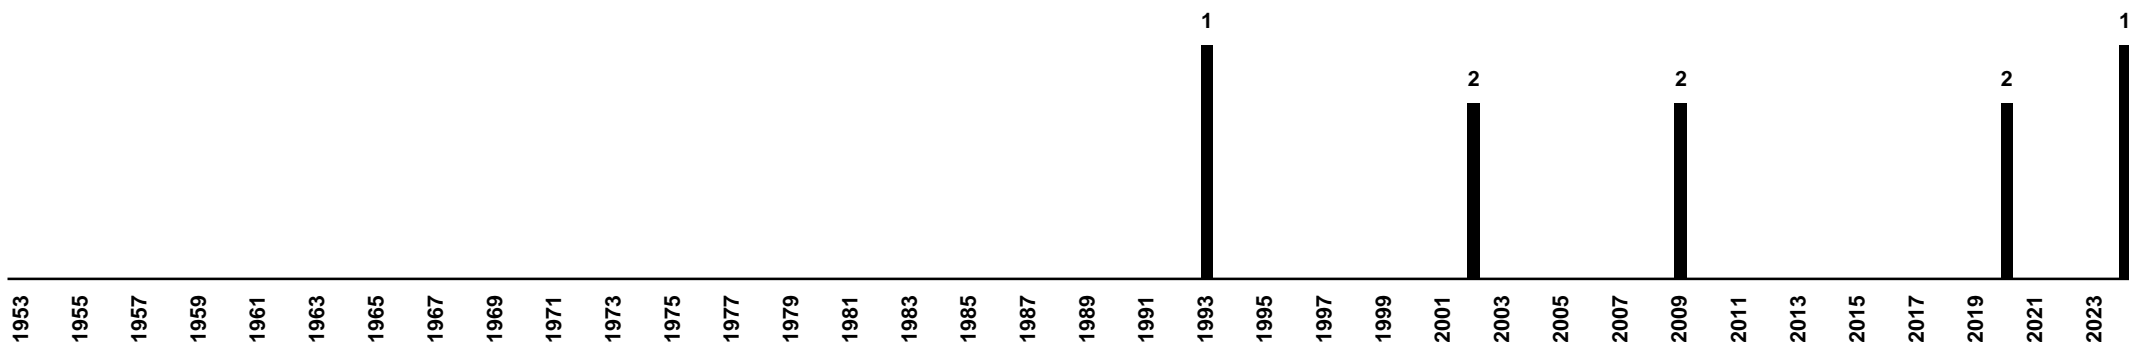

# Germany - Cup Finals

2009 **RB Leipzig** (2019-2023: 4-2-2)

1952 **Karlsruher SC** (1955-1996: 4-2-2)

1904 **Bayer Leverkusen** (1993-2024: 5-2-3)