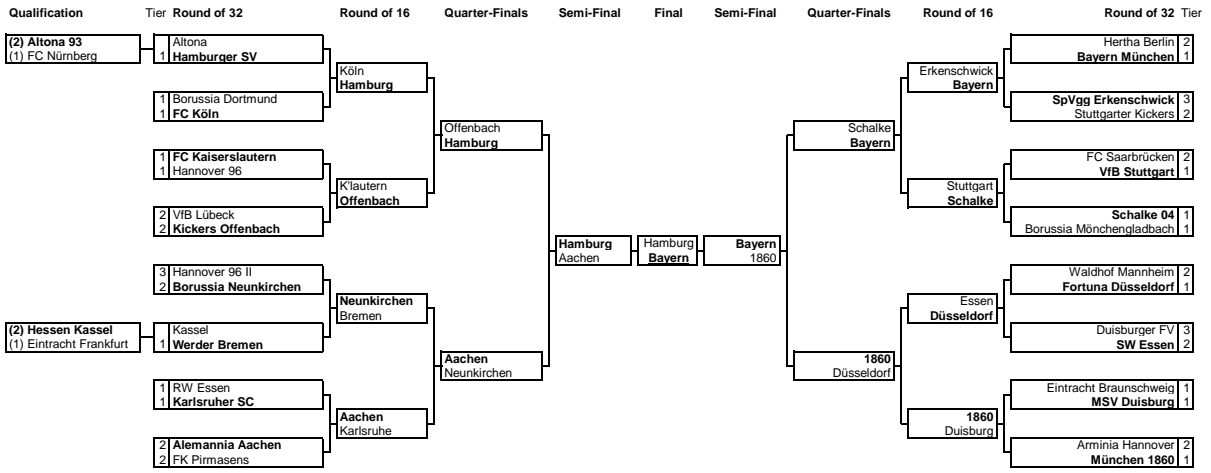

1960/61

Tier Round of 16      Quarter-Finals      Semi-Final      Final      Semi-Final      Quarter-Finals      Round of 16 Tier

1961/62

Tier Round of 16      Quarter-Finals      Semi-Final      Final      Semi-Final      Quarter-Finals      Round of 16 Tier

1962/63

Tier Round of 16      Quarter-Finals      Semi-Final      Final      Semi-Final      Quarter-Finals      Round of 16 Tier

1963/64

1964/65

1965/66

1966/67

1967/68

1968/69