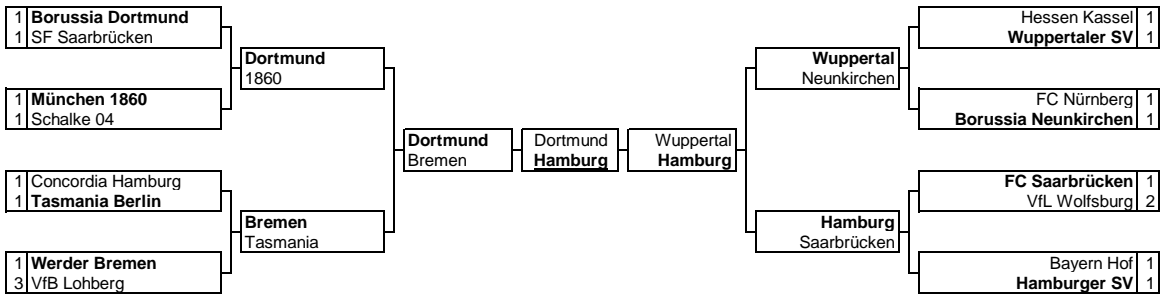

1960/61

Tier Round of 16      Quarter-Finals      Semi-Final      Final      Semi-Final      Quarter-Finals      Round of 16 Tier

1961/62

Tier Round of 16      Quarter-Finals      Semi-Final      Final      Semi-Final      Quarter-Finals      Round of 16 Tier

1962/63

Tier Round of 16      Quarter-Finals      Semi-Final      Final      Semi-Final      Quarter-Finals      Round of 16 Tier

1963/64

1964/65

1965/66

1966/67

1967/68

1968/69