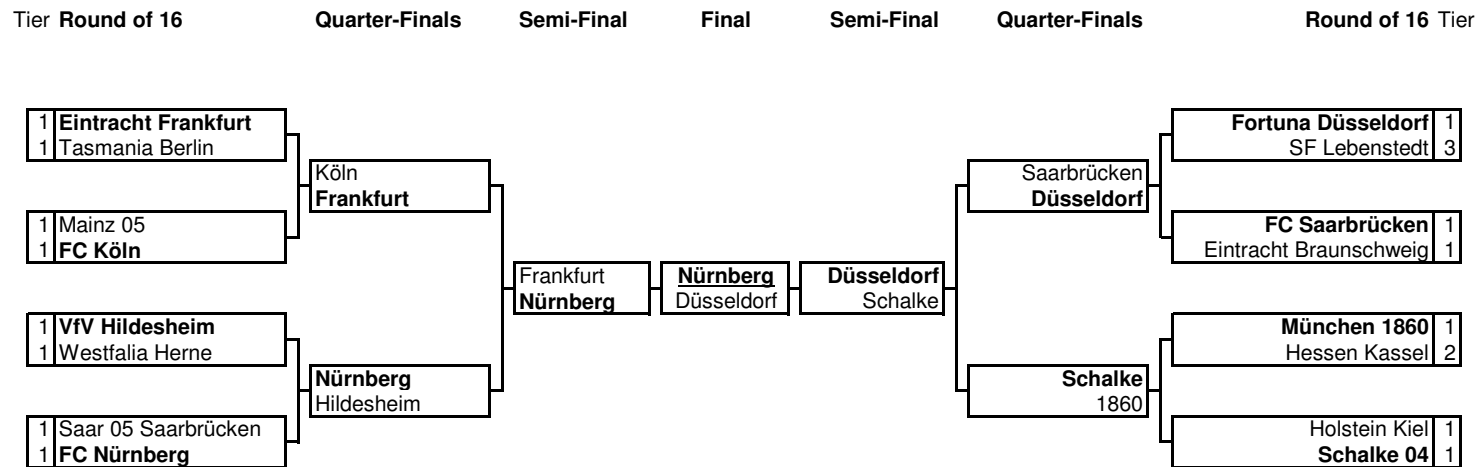

### 1963/64

1962/63

Tier Round of 16 Quarter-Finals Semi-Final Final Semi-Final Quarter-Finals Round of 16 Tier

1961/62

1960/61

1959/60

Tier	Semi-Final	Final	Semi-Final	Qualification	Tier
1	Hamburger SV	<u>München Gladbach</u>	Karlsruher SC (1)	Hertha Berlin	1
1	<b>Borussia München-Gladbach</b>	Karlsruhe	FK Pirmasens	<b>FK Pirmasens</b>	1

**1958/59**

Tier	Semi-Final	Final	Semi-Final	Qualification	Tier
1	<b>Borussia Neunkirchen</b>	<b>SW Essen</b>	Hamburger SV (1)	Hertha Berlin	1
1	VfR Mannheim	Borussia Neunkirchen	<b>SW Essen</b>	<b>SW Essen</b>	2