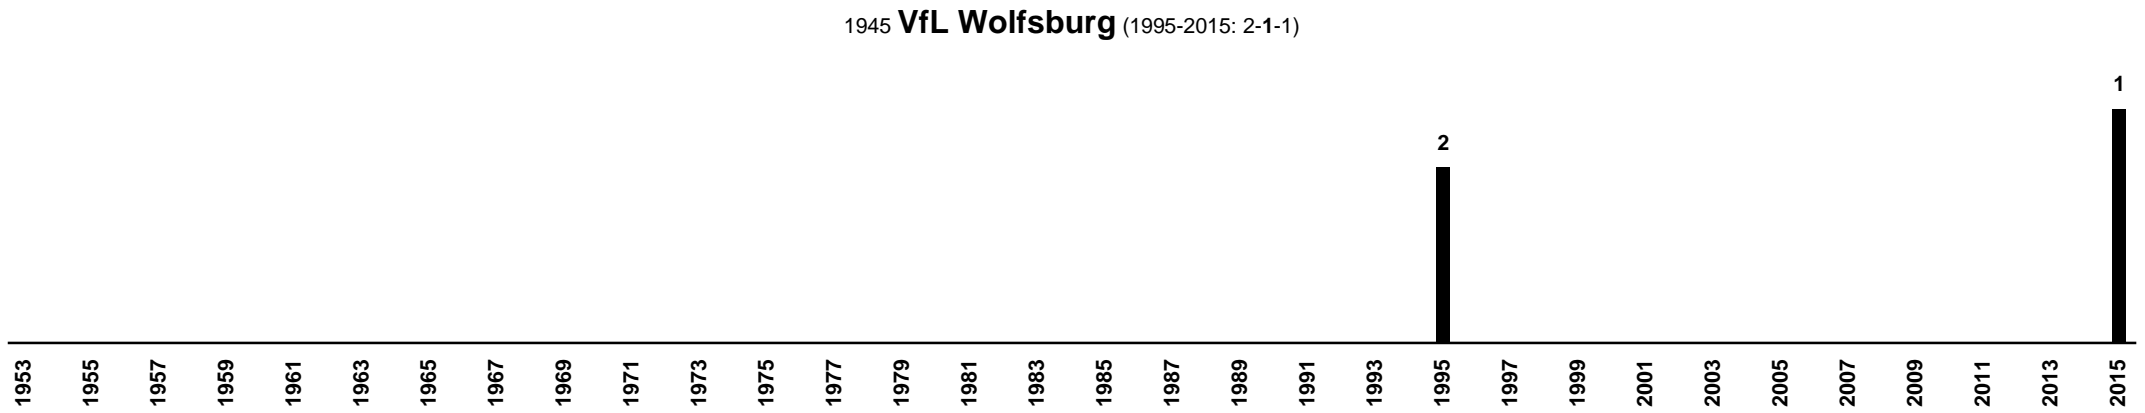

Germany - Cup Finals