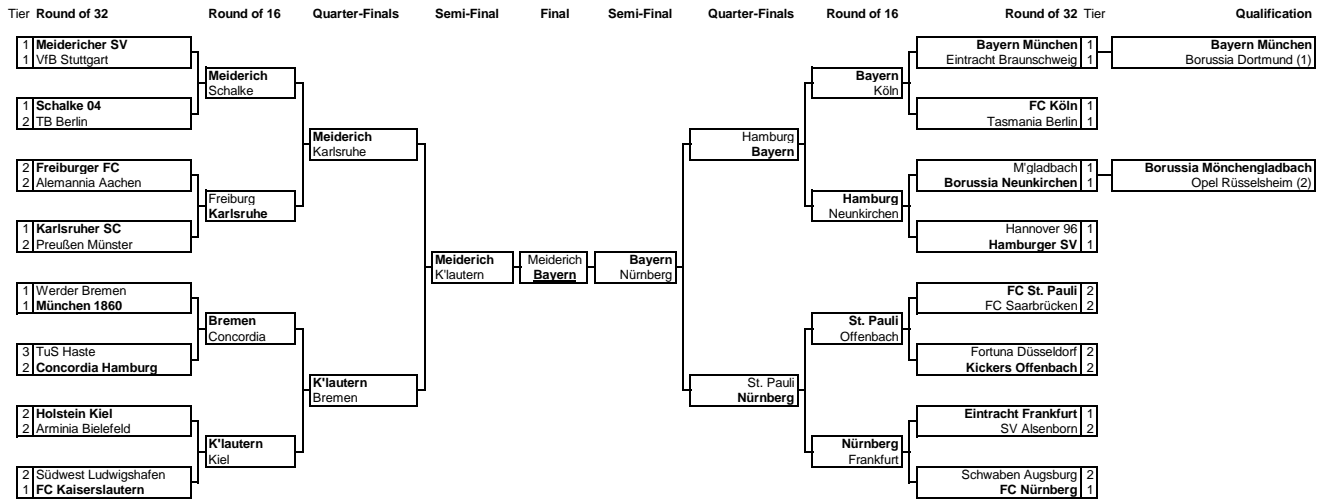

1960/61

Tier Round of 16      Quarter-Finals      Semi-Final      Final      Semi-Final      Quarter-Finals      Round of 16 Tier

1961/62

Tier Round of 16      Quarter-Finals      Semi-Final      Final      Semi-Final      Quarter-Finals      Round of 16 Tier

1962/63

Tier Round of 16      Quarter-Finals      Semi-Final      Final      Semi-Final      Quarter-Finals      Round of 16 Tier

1963/64

1964/65

1965/66

1966/67

1967/68

1968/69