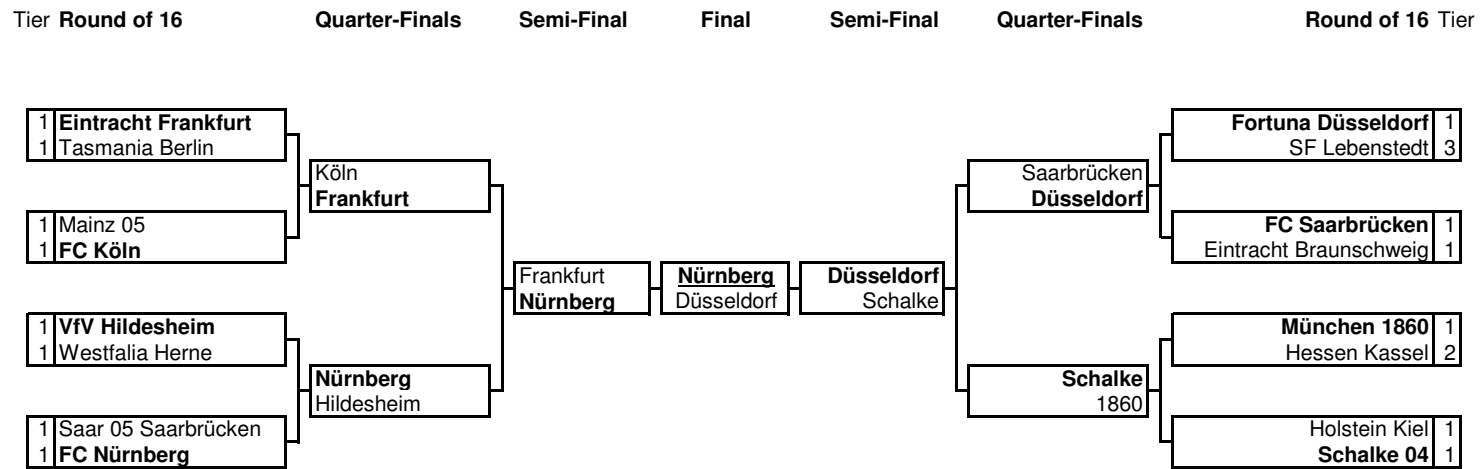

1963/64

1962/63

Tier Round of 16 Quarter-Finals Semi-Final Final Semi-Final Quarter-Finals Round of 16 Tier

1961/62

1960/61

1959/60

Tier	Semi-Final	Final	Semi-Final	Qualification	Tier
1	Hamburger SV	<u>München Gladbach</u>	Karlsruher SC (1)	Hertha Berlin	1
1	<b>Borussia München-Gladbach</b>	Karlsruhe	FK Pirmasens	<b>FK Pirmasens</b>	1

**1958/59**

Tier	Semi-Final	Final	Semi-Final	Qualification	Tier
1	<b>Borussia Neunkirchen</b>	<b>SW Essen</b>	Hamburger SV (1)	Hertha Berlin	1
1	VfR Mannheim	Borussia Neunkirchen	<b>SW Essen</b>	<b>SW Essen</b>	2