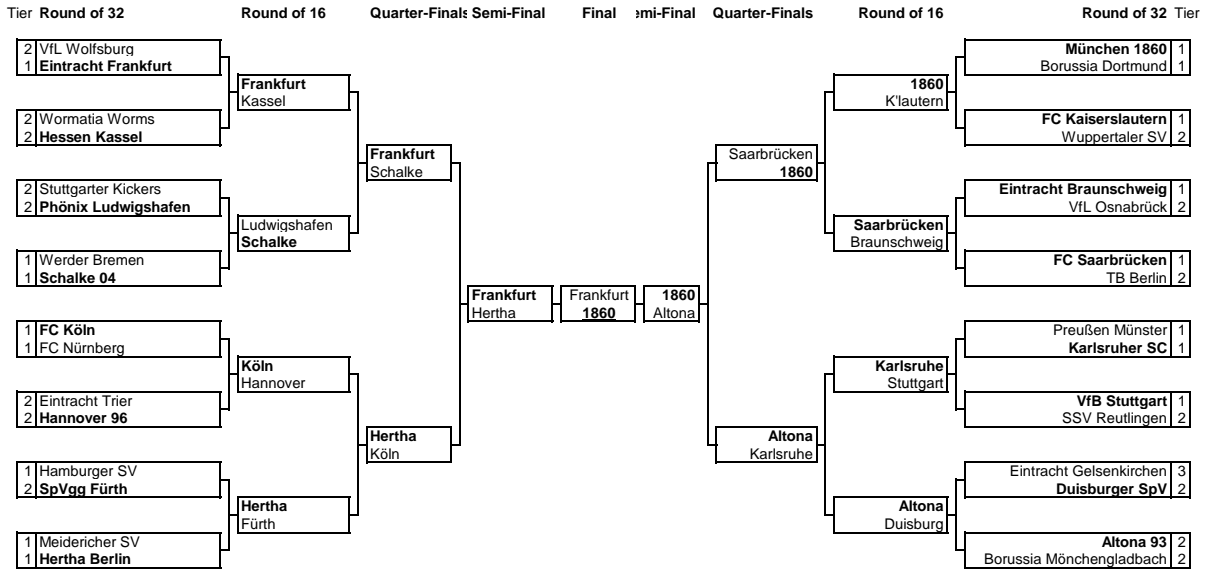

1960/61

Tier Round of 16      Quarter-Finals      Semi-Final      Final      Semi-Final      Quarter-Finals      Round of 16 Tier

1961/62

Tier Round of 16      Quarter-Finals      Semi-Final      Final      Semi-Final      Quarter-Finals      Round of 16 Tier

1962/63

Tier Round of 16      Quarter-Finals      Semi-Final      Final      Semi-Final      Quarter-Finals      Round of 16 Tier

1963/64

1964/65

1965/66

1966/67

1967/68

1968/69