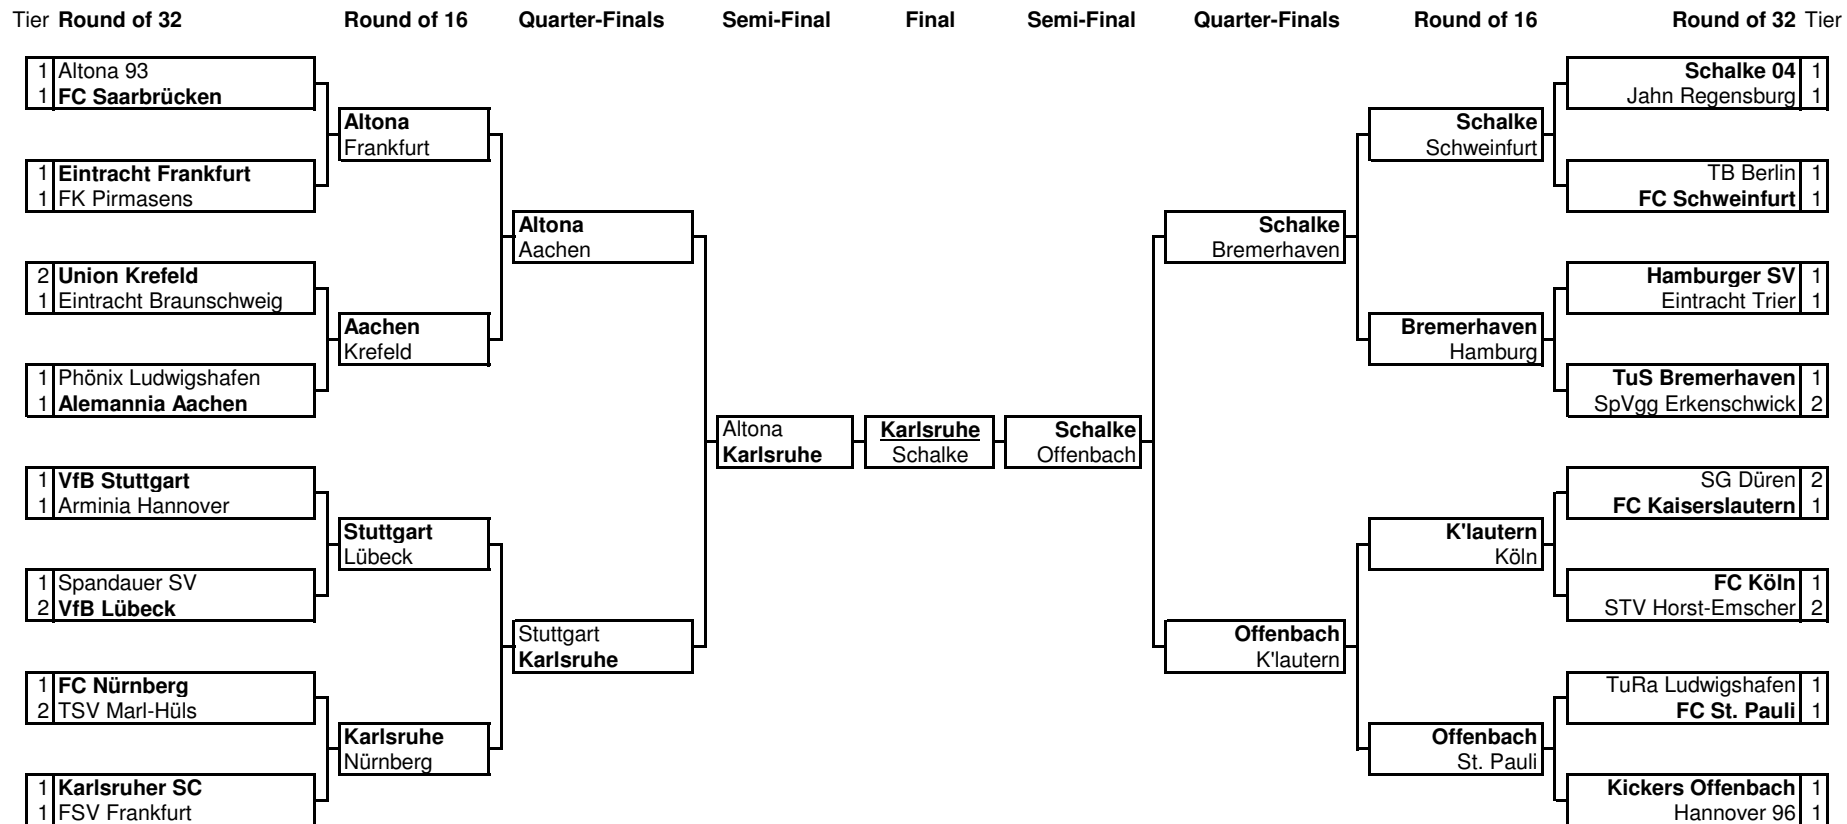

1955/56

Tier	Semi-Final	Final	Semi-Final	Qualification	Tier
1	Fortuna Düsseldorf	Karlsruhe	Pirmasens	Spandauer SV	1
1	Hamburger SV	Hamburg	Karlsruher SC (1)	FK Pirmasens	1

1954/55