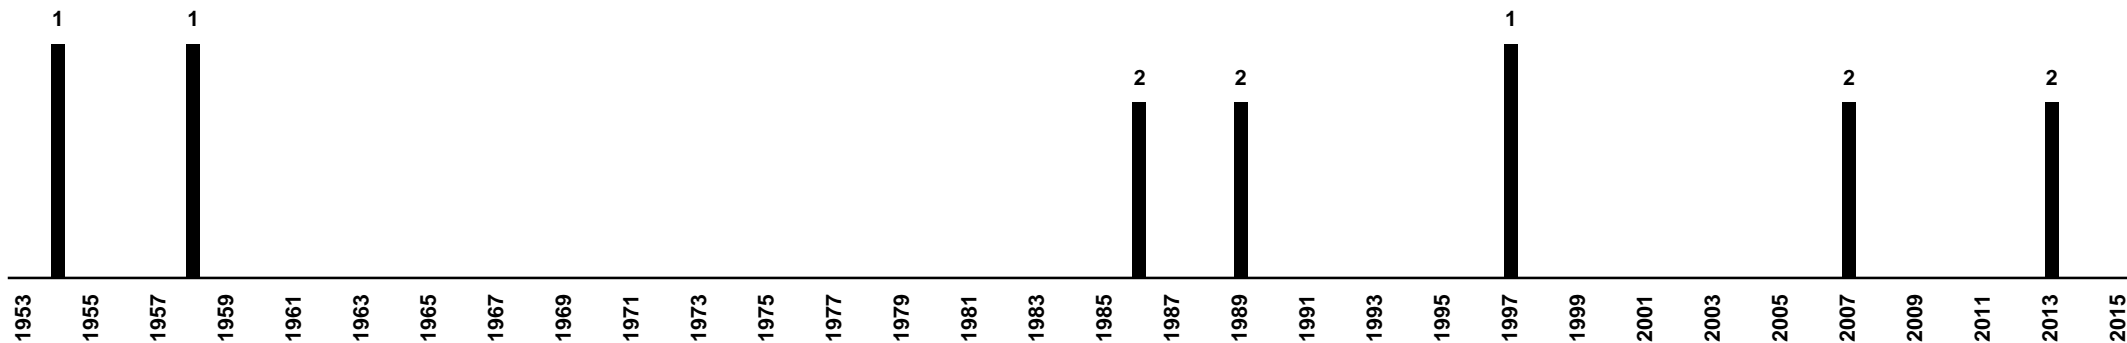

1893 **VfB Stuttgart** (1954-2013: 7-3-4)