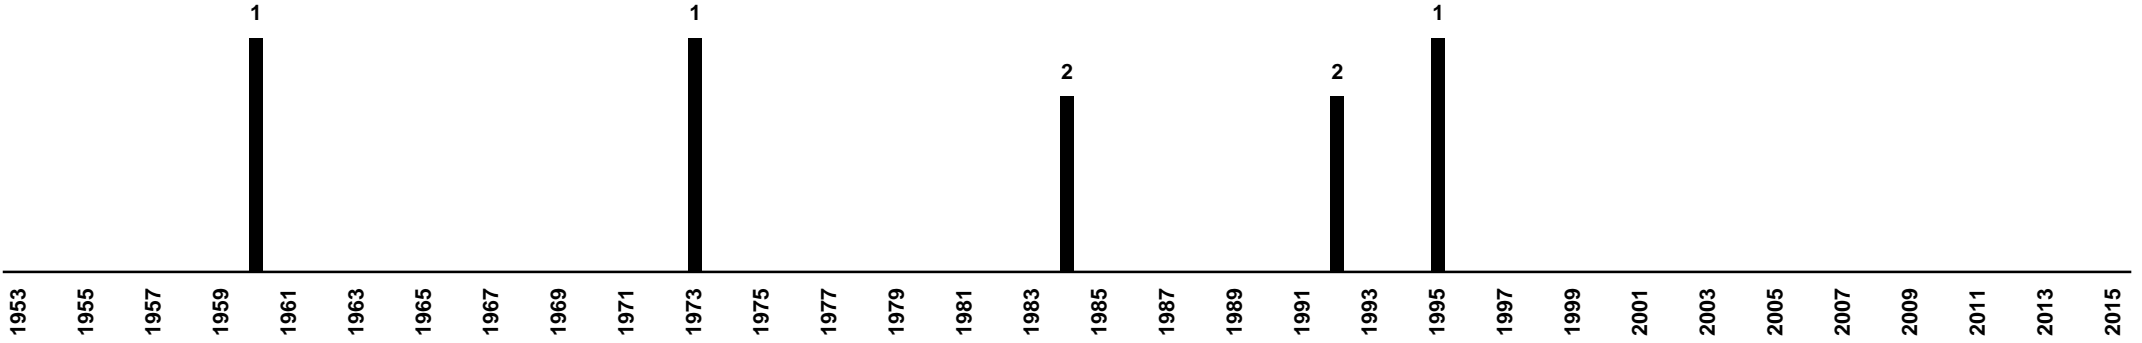

Germany - Cup Finals

1899 **Borussia Mönchengladbach** (1960-1995: 5-3-2)