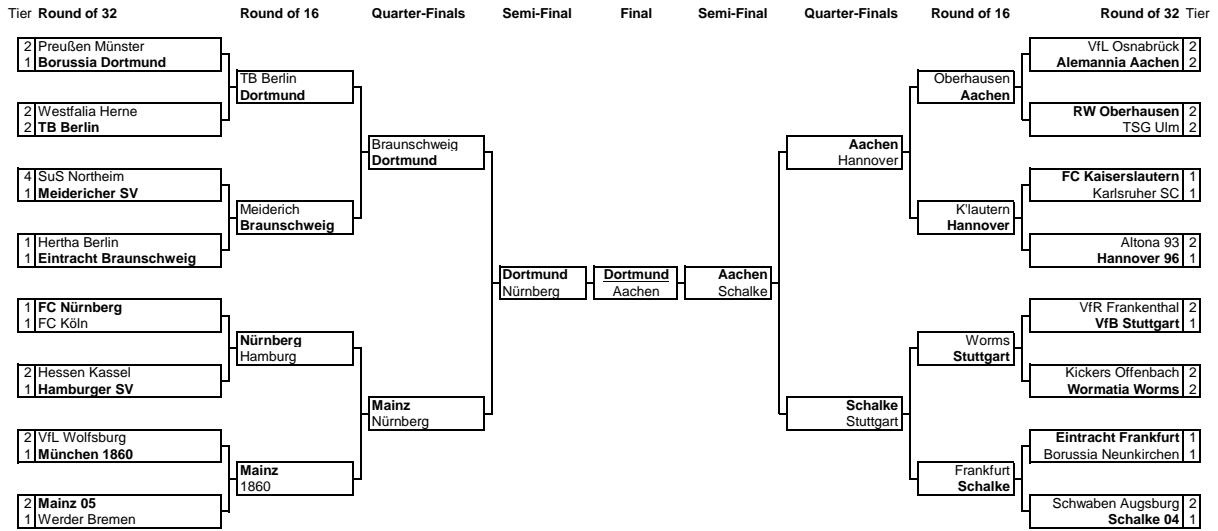

1962/63

Tier Round of 16      Quarter-Finals      Semi-Final      Final      Semi-Final      Quarter-Finals      Round of 16 Tier

1963/64

1964/65

1965/66

1966/67

1967/68

1968/69