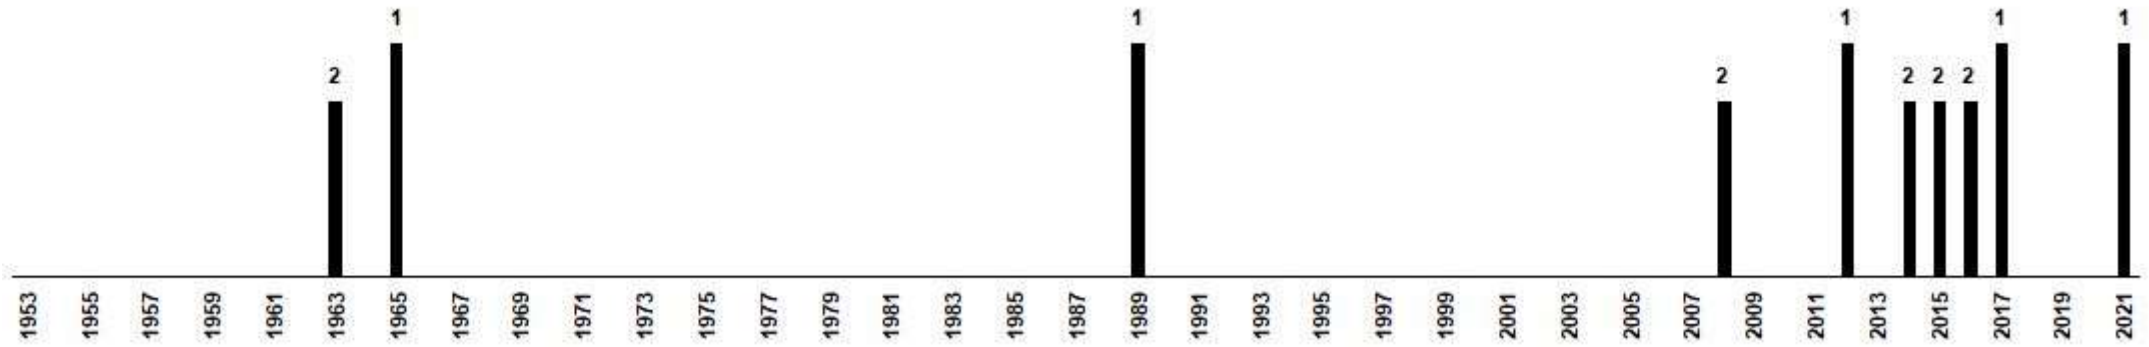

Germany - Cup Finals

1909 **Borussia Dortmund** (1963-2020: 10-5-5)