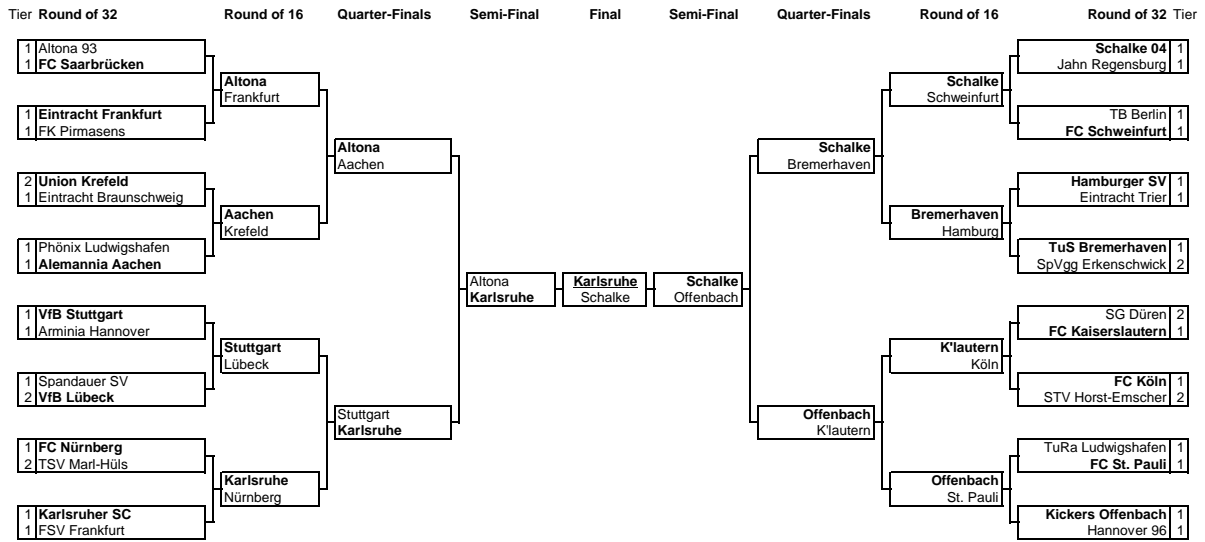

1954/55

1955/56

Tier	Semi-Final	Final	Semi-Final	Qualification	Tier
1	Fortuna Düsseldorf	Karlsruhe	Pirmasens	Spandauer SV	1
1	Hamburger SV	Hamburg	Karlsruher SC (1)	FK Pirmasens	1