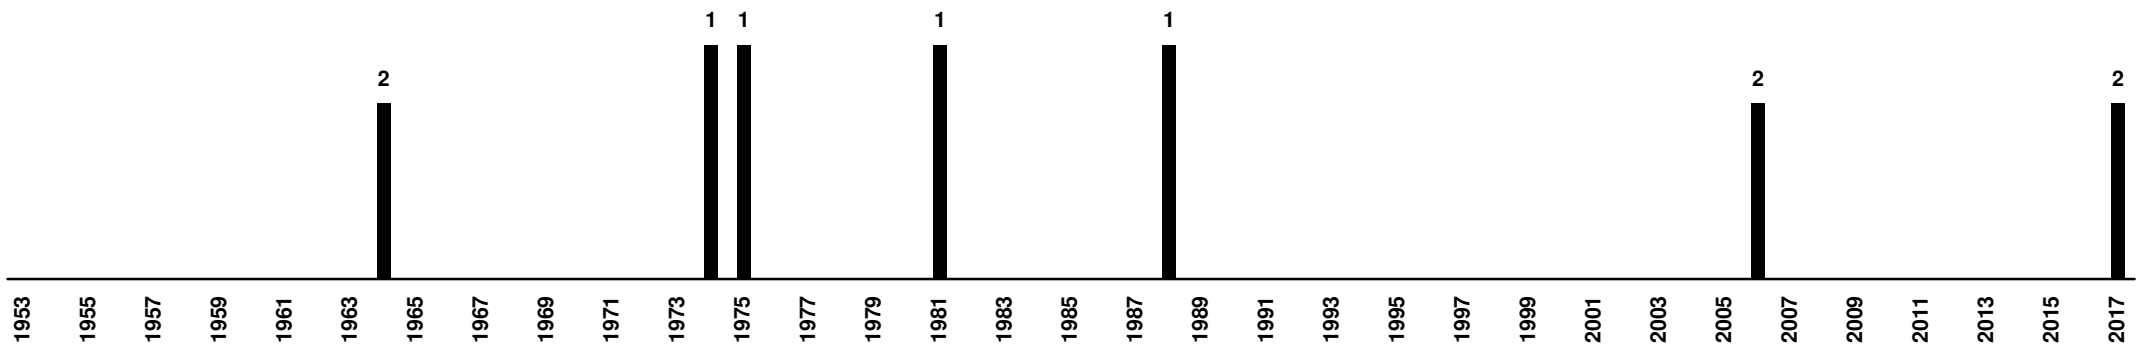

# Germany - Cup Finals

1948 **FC Köln** (1954-1991: 10-4-6)

1909 **Borussia Dortmund** (1963-2017: 9-4-5)

1899 **Eintracht Frankfurt** (1964-2017: 7-4-3)