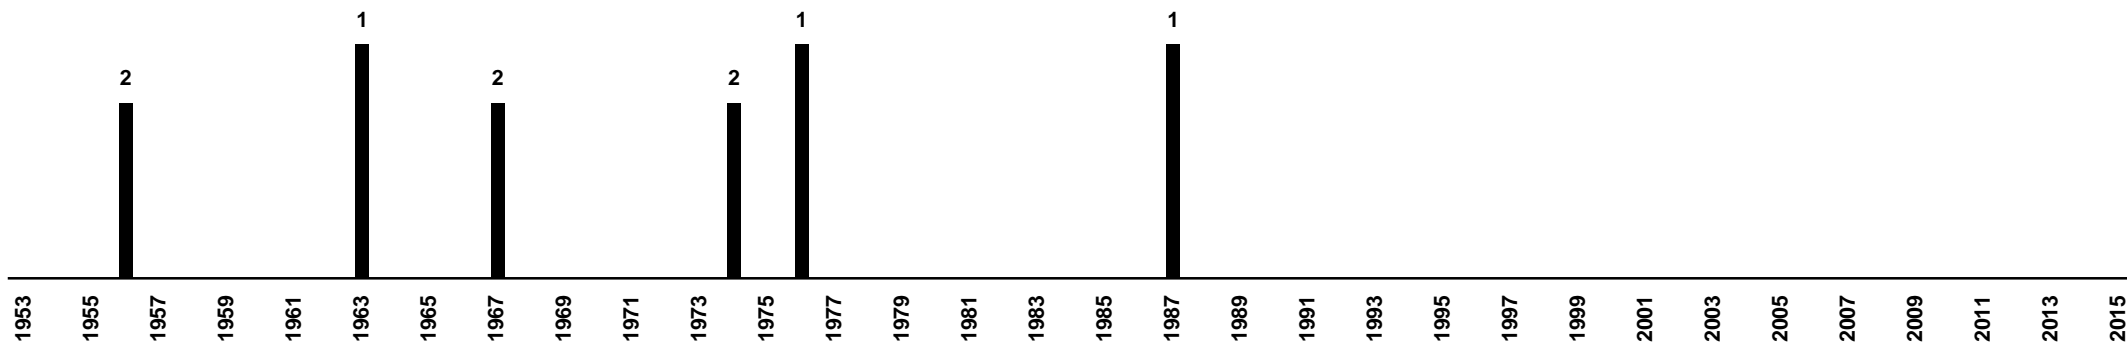

# Germany - Cup Finals

1900 **FC Nürnberg** (1935-2007: 6-4-2)

1893 **VfB Stuttgart** (1954-2013: 7-3-4)

1919 **Hamburger SV** (1956-1987: 6-3-3)