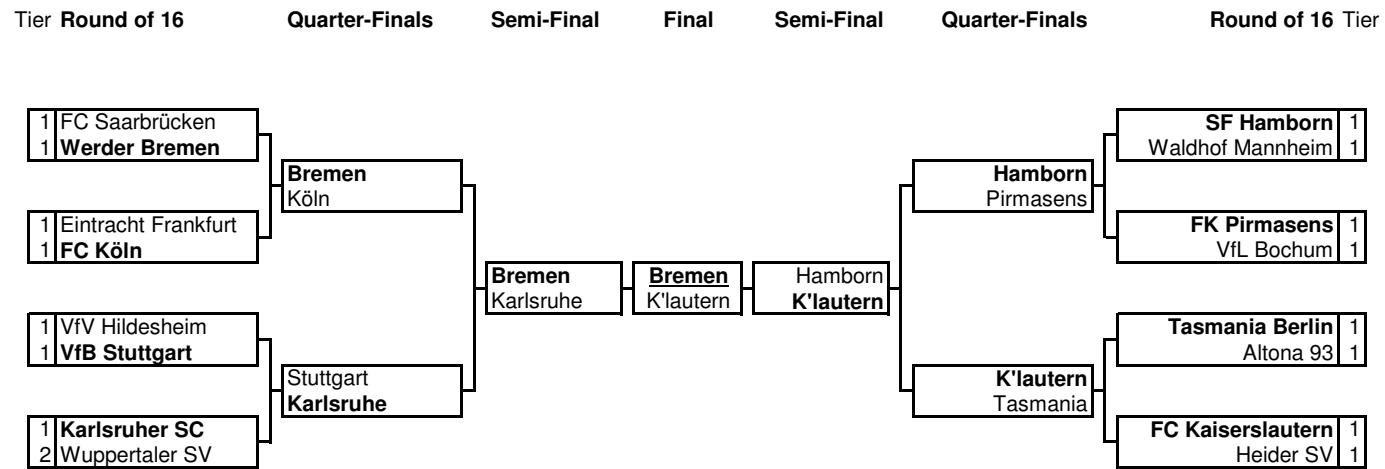

### 1963/64

1962/63

Tier Round of 16 Quarter-Finals Semi-Final Final Semi-Final Quarter-Finals Round of 16 Tier

1961/62

1960/61

1959/60

Tier	Semi-Final	Final	Semi-Final	Qualification	Tier
1	Hamburger SV	<u>München Gladbach</u>	Karlsruher SC (1)	Hertha Berlin	1
1	<b>Borussia München-Gladbach</b>	Karlsruhe	FK Pirmasens	<b>FK Pirmasens</b>	1

**1958/59**

Tier	Semi-Final	Final	Semi-Final	Qualification	Tier
1	<b>Borussia Neunkirchen</b>	<b>SW Essen</b>	Hamburger SV (1)	Hertha Berlin	1
1	VfR Mannheim	Borussia Neunkirchen	<b>SW Essen</b>	<b>SW Essen</b>	2