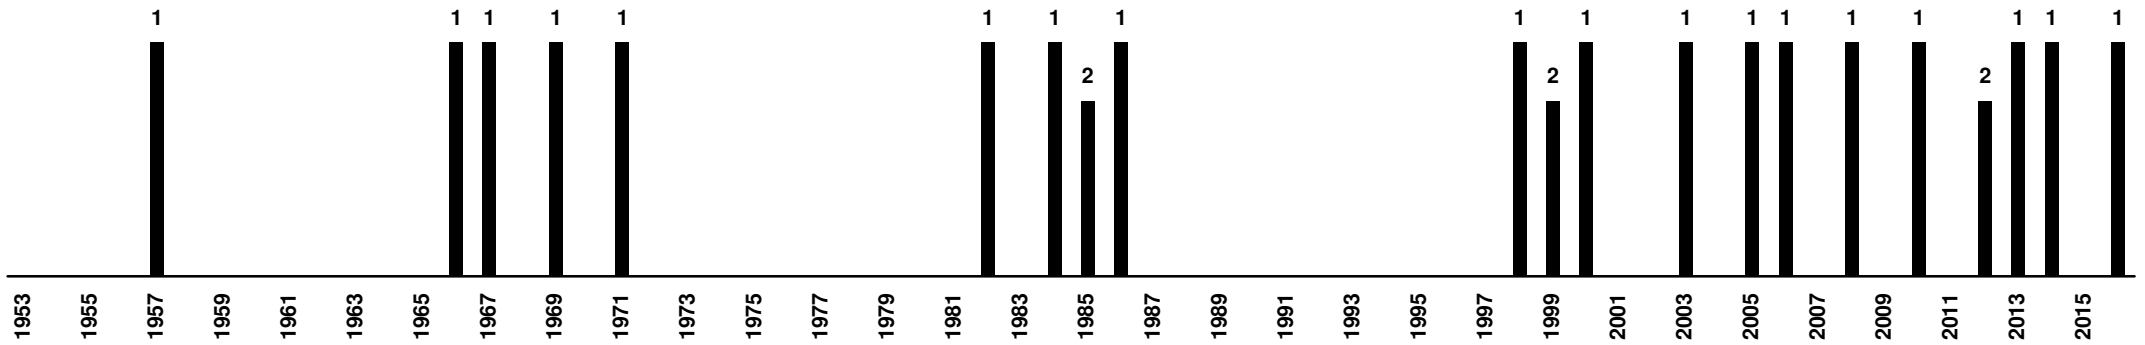

Germany - Cup Finals

1900 **Bayern München** (1957-2016: 21-18-3)