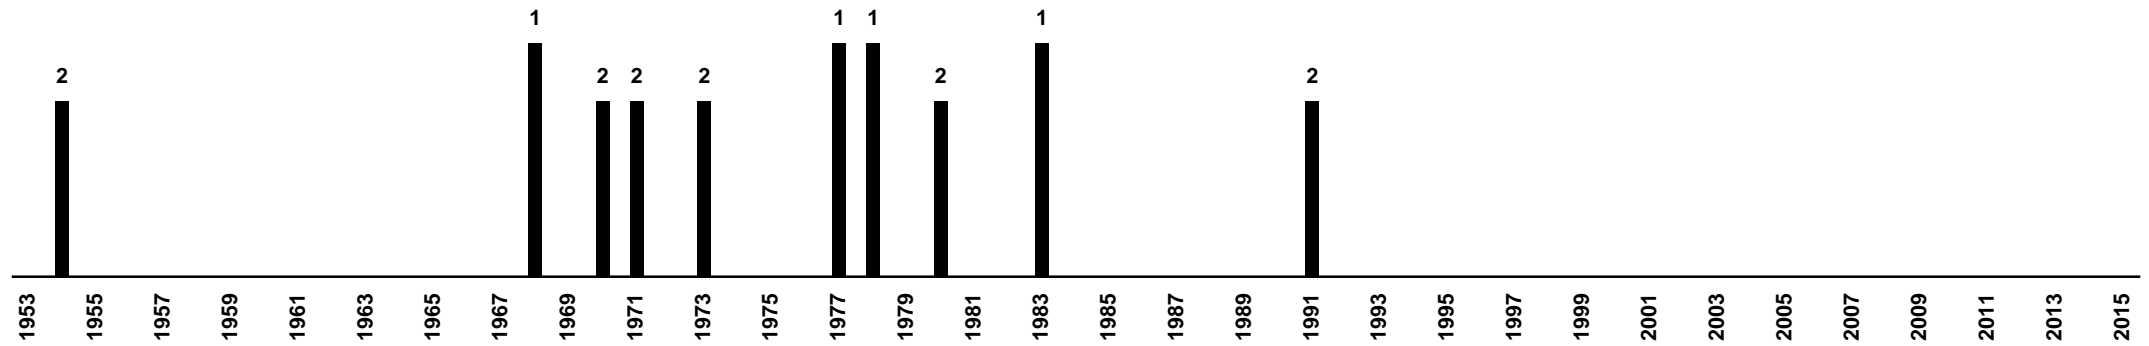

# Germany - Cup Finals

1909 **Borussia Dortmund** (1963-2020: 10-5-5)

1899 **Eintracht Frankfurt** (1964-2023: 9-5-4)

1948 **FC Köln** (1954-1991: 10-4-6)