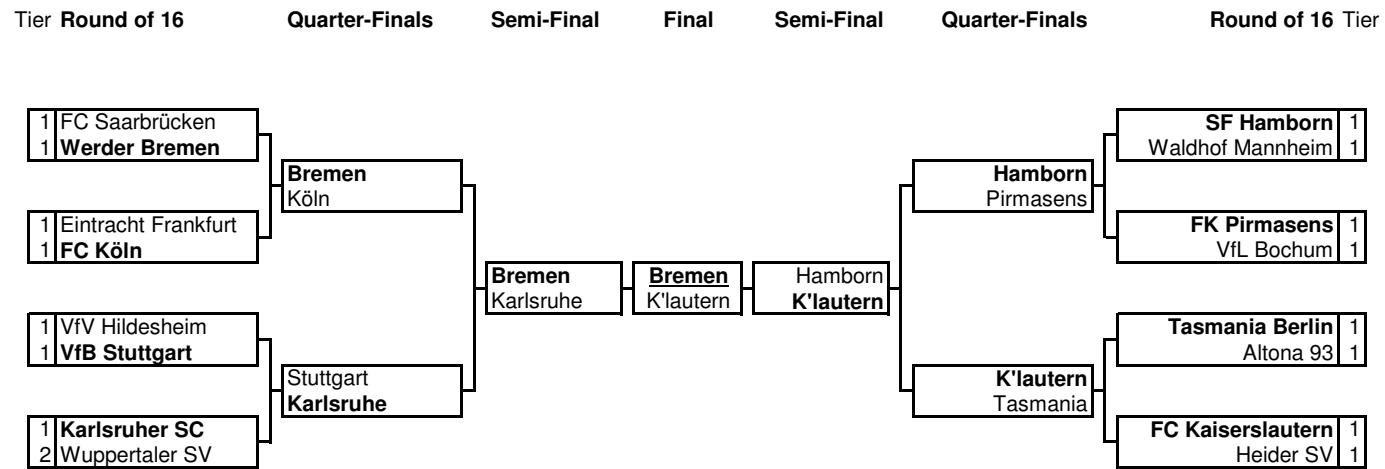

1963/64

1962/63

Tier Round of 16 Quarter-Finals Semi-Final Final Semi-Final Quarter-Finals Round of 16 Tier

1961/62

1960/61

1959/60

Tier	Semi-Final	Final	Semi-Final	Qualification	Tier
1	Hamburger SV	<u>München Gladbach</u>	Karlsruher SC (1)	Hertha Berlin	1
1	<b>Borussia München-Gladbach</b>	Karlsruhe	FK Pirmasens	<b>FK Pirmasens</b>	1

**1958/59**

Tier	Semi-Final	Final	Semi-Final	Qualification	Tier
1	<b>Borussia Neunkirchen</b>	<b>SW Essen</b>	Hamburger SV (1)	Hertha Berlin	1
1	VfR Mannheim	Borussia Neunkirchen	<b>SW Essen</b>	<b>SW Essen</b>	2