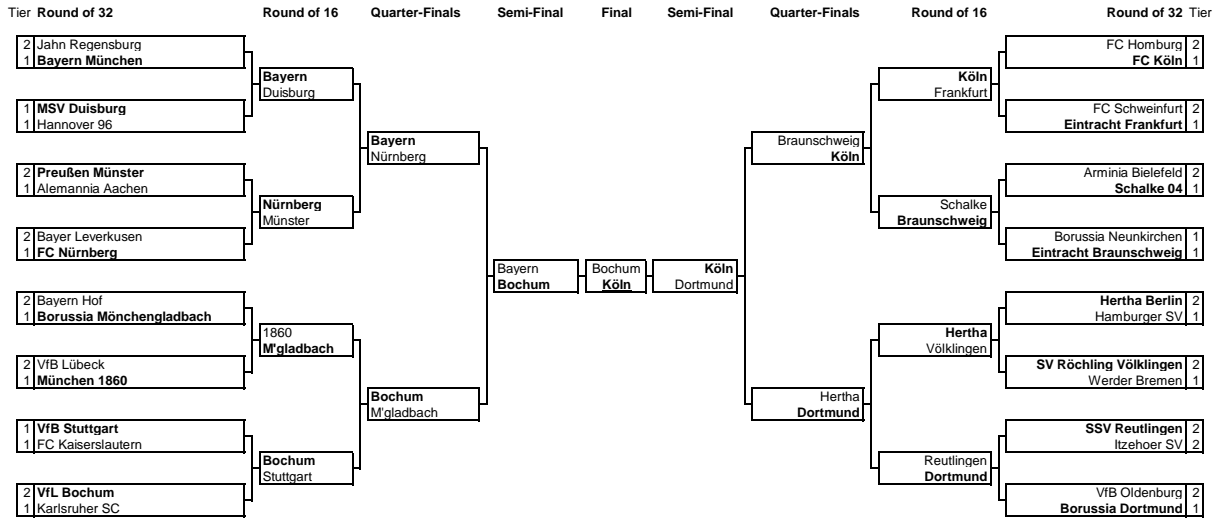

1962/63

Tier Round of 16      Quarter-Finals      Semi-Final      Final      Semi-Final      Quarter-Finals      Round of 16 Tier

1963/64

1964/65

1965/66

1966/67

1967/68

1968/69