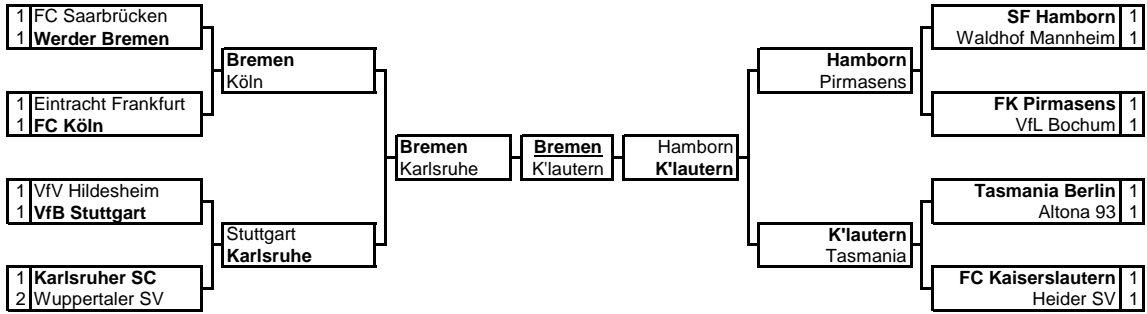

1959/60

Tier	Semi-Final	Final	Semi-Final	Qualification	Tier
1	Hamburger SV	<u>München Gladbach</u>	Karlsruher SC (1)	Hertha Berlin	1
1	Borussia München-Gladbach	Karlsruhe	FK Pirmasens	FK Pirmasens	1

1960/61

Tier Round of 16   Quarter-Finals   Semi-Final   Final   Semi-Final   Quarter-Finals   Round of 16 Tier