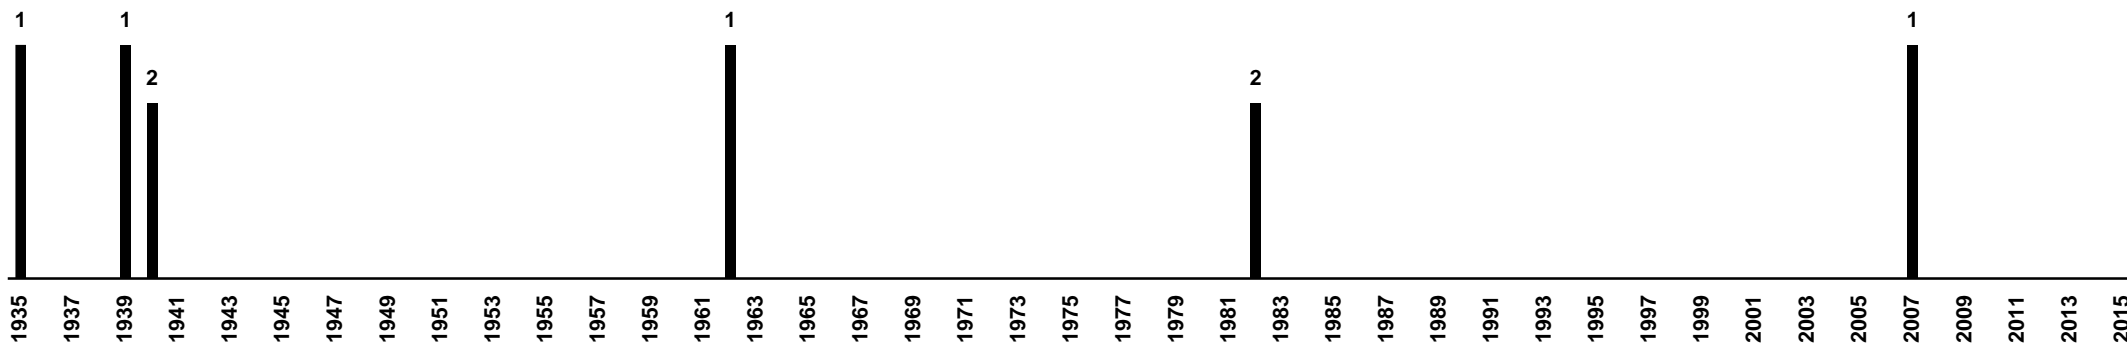

Germany - Cup Finals

1900 **FC Nürnberg** (1935-2007: 6-4-2)