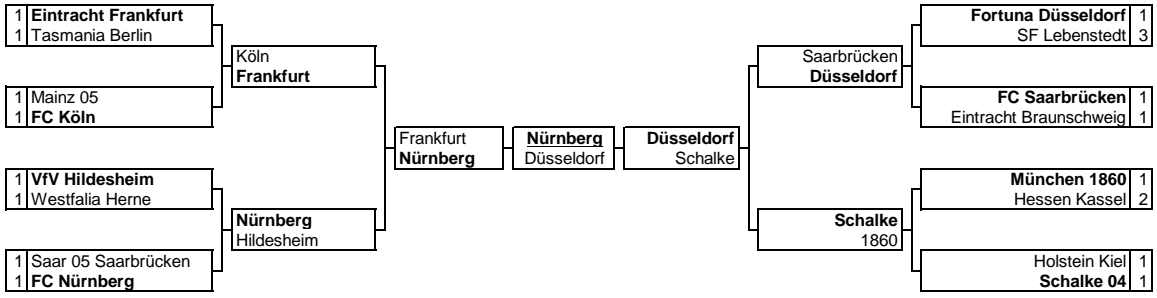

Tier	Semi-Final	Final	Semi-Final	Qualification	Tier
1	FC Saarbrücken	Düsseldorf	Tasmania Berlin	<b>Tasmania Berlin</b>	1
1	<b>VfB Stuttgart</b>	<b>Stuttgart</b>	<b>Fortuna Düsseldorf (1)</b>	VfL Osnabrück	1

**1958/59**

Tier		Semi-Final		Final		Semi-Final		Qualification		Tier	
1	<b>Borussia Neunkirchen</b>			<b>SW Essen</b>		Hamburger SV (1)		Hertha Berlin	1		
1	VfR Mannheim			Borussia Neunkirchen		<b>SW Essen</b>		<b>SW Essen</b>	2		

1959/60

Tier	Semi-Final	Final	Semi-Final	Qualification	Tier
1	Hamburger SV	<u>München Gladbach</u>	<b>Karlsruher SC (1)</b>	Hertha Berlin	1
1	<b>Borussia München-Gladbach</b>	Karlsruhe	FK Pirmasens	<b>FK Pirmasens</b>	1

1960/61

Tier Round of 16      Quarter-Finals      Semi-Final      Final      Semi-Final      Quarter-Finals      Round of 16 Tier

1961/62

Tier Round of 16      Quarter-Finals      Semi-Final      Final      Semi-Final      Quarter-Finals      Round of 16 Tier