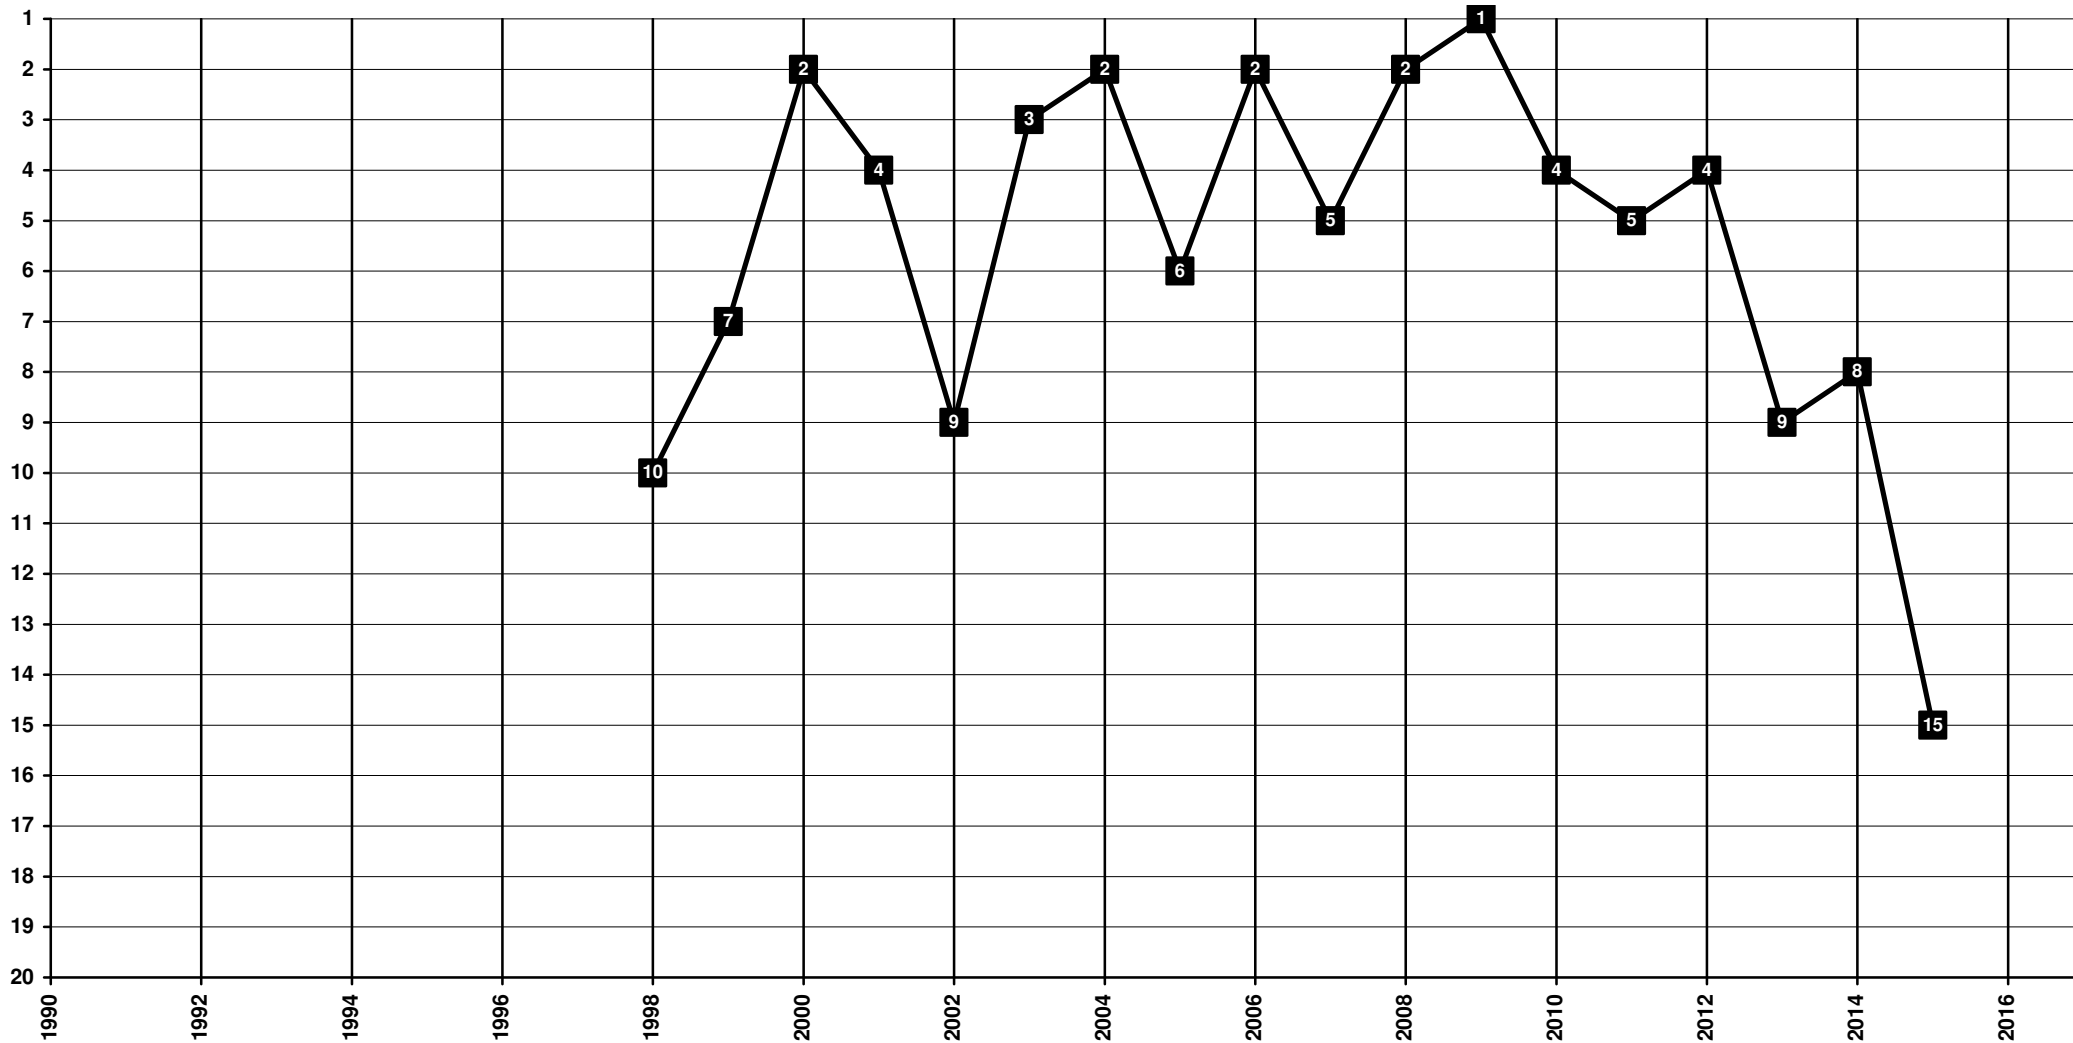

Georgia - Tier 1 - Final Table Places

1997 WIT Georgia Tbilisi [Tbilisi]