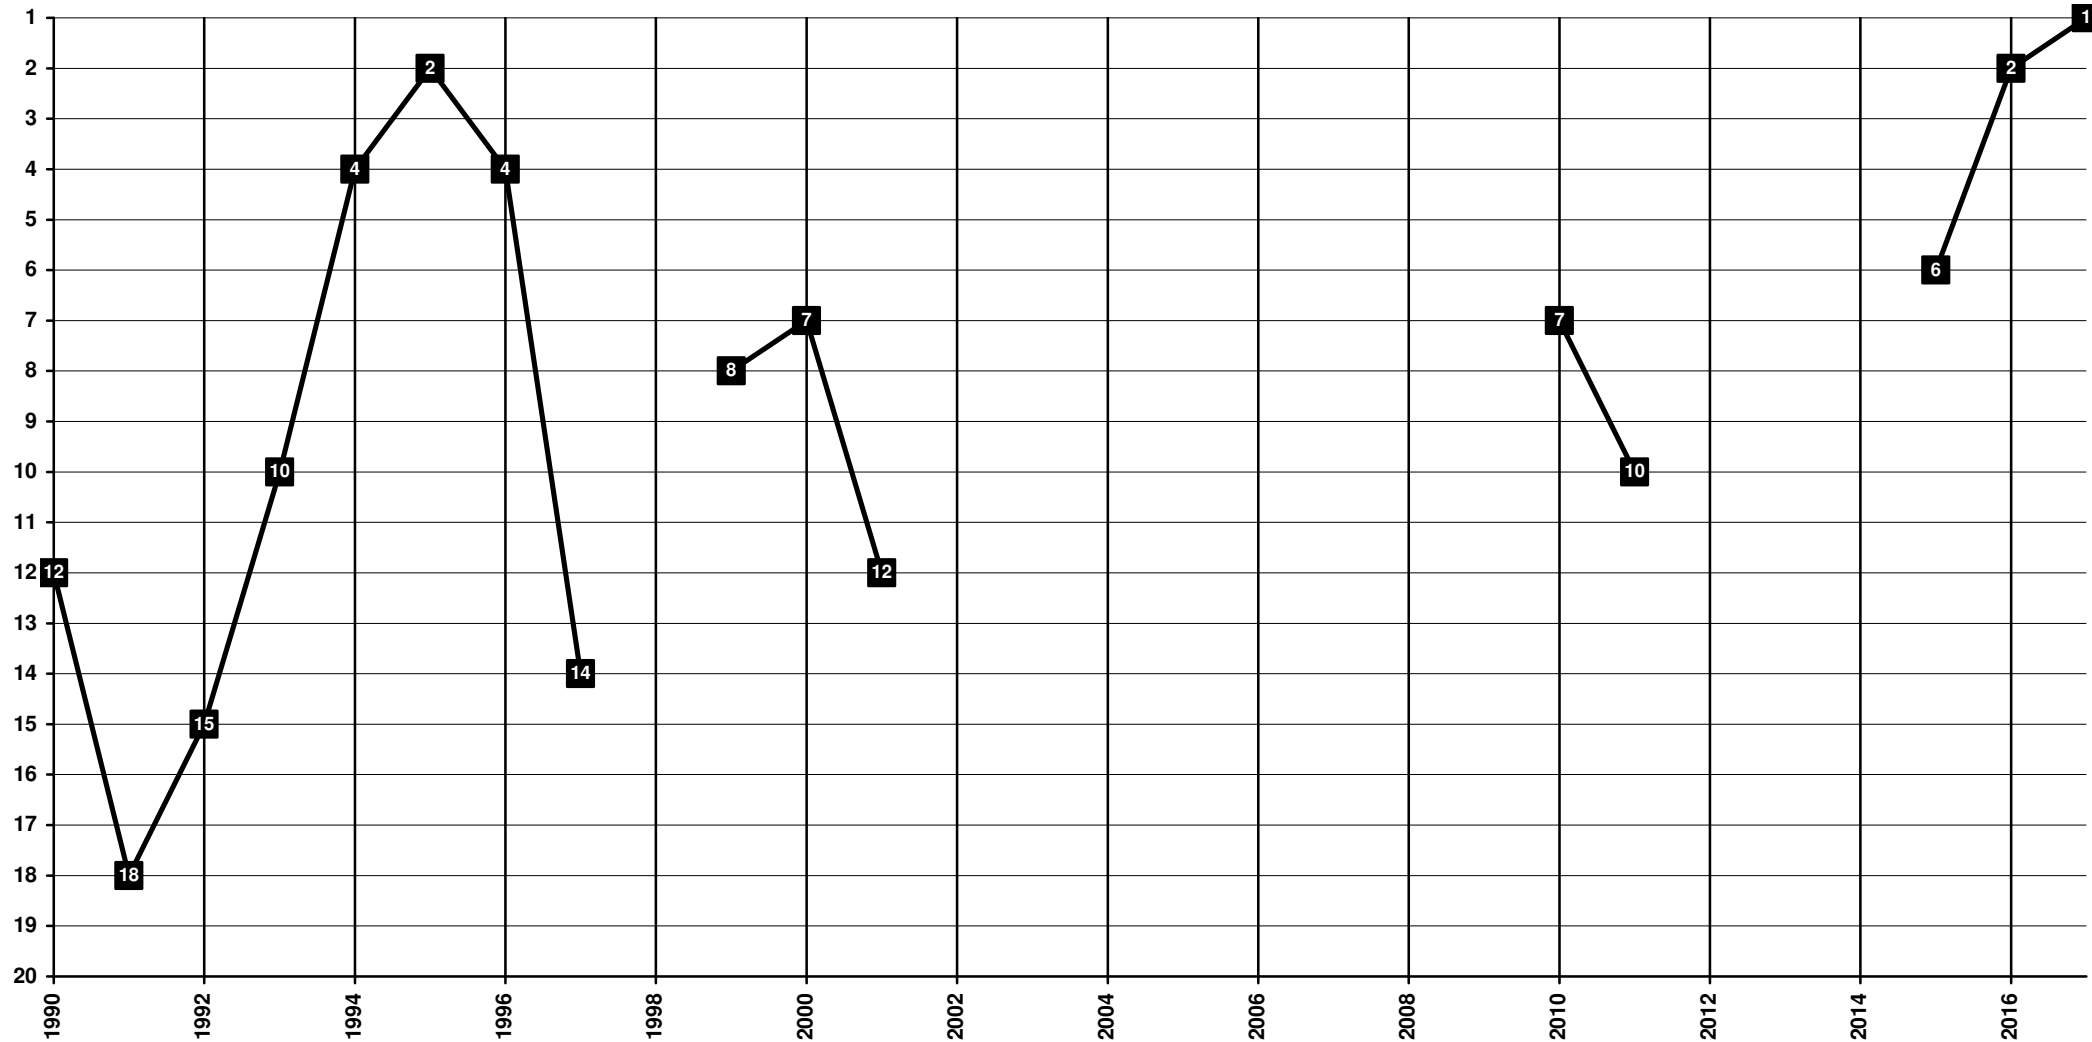

Georgia - Tier 1 - Final Table Places

1936 Lokomotivi | Sanavardo | Juba | Iberia | FC Samtredia [Samtredia]