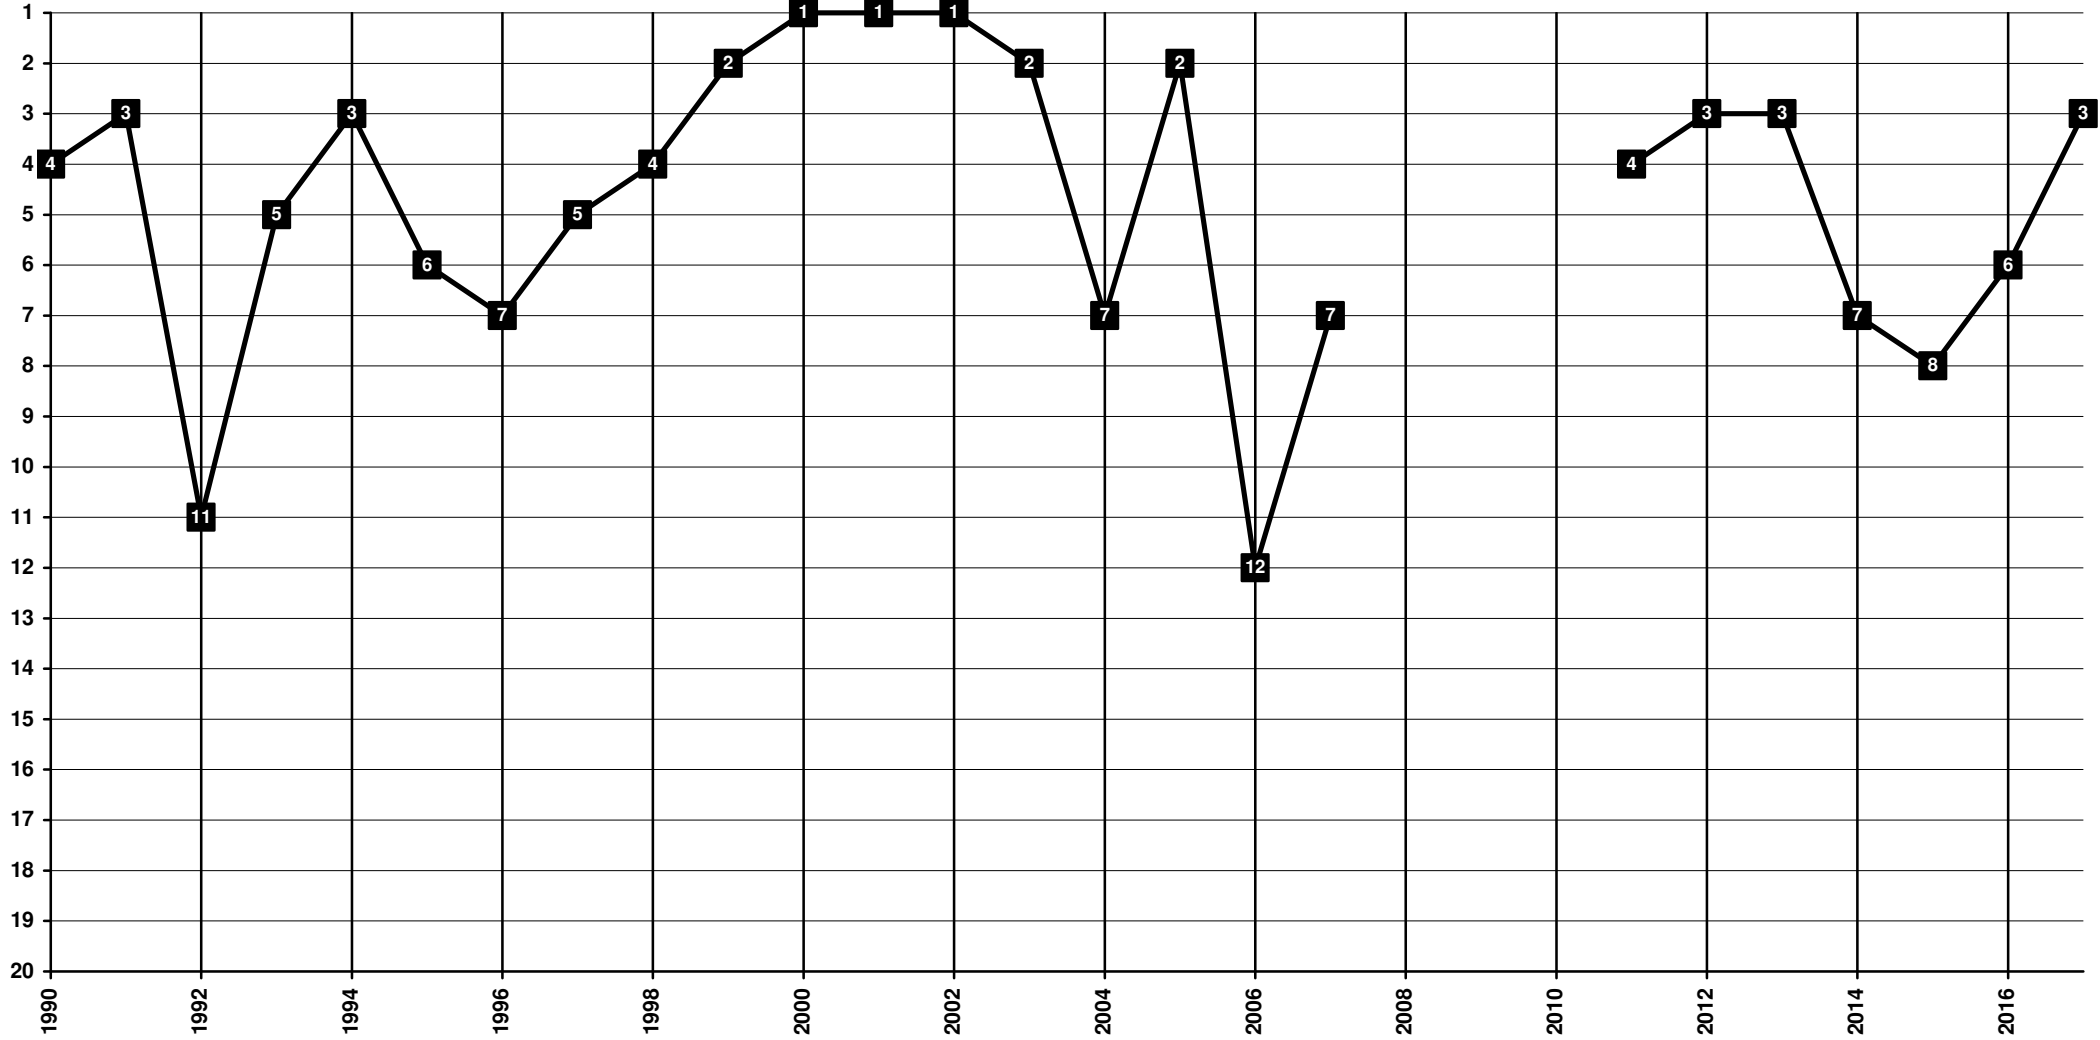

Georgia - Tier 1 - Final Table Places

1946 Torpedo | 1990 FC | 1992 Torpedo Kutaisi [Kutaisi]