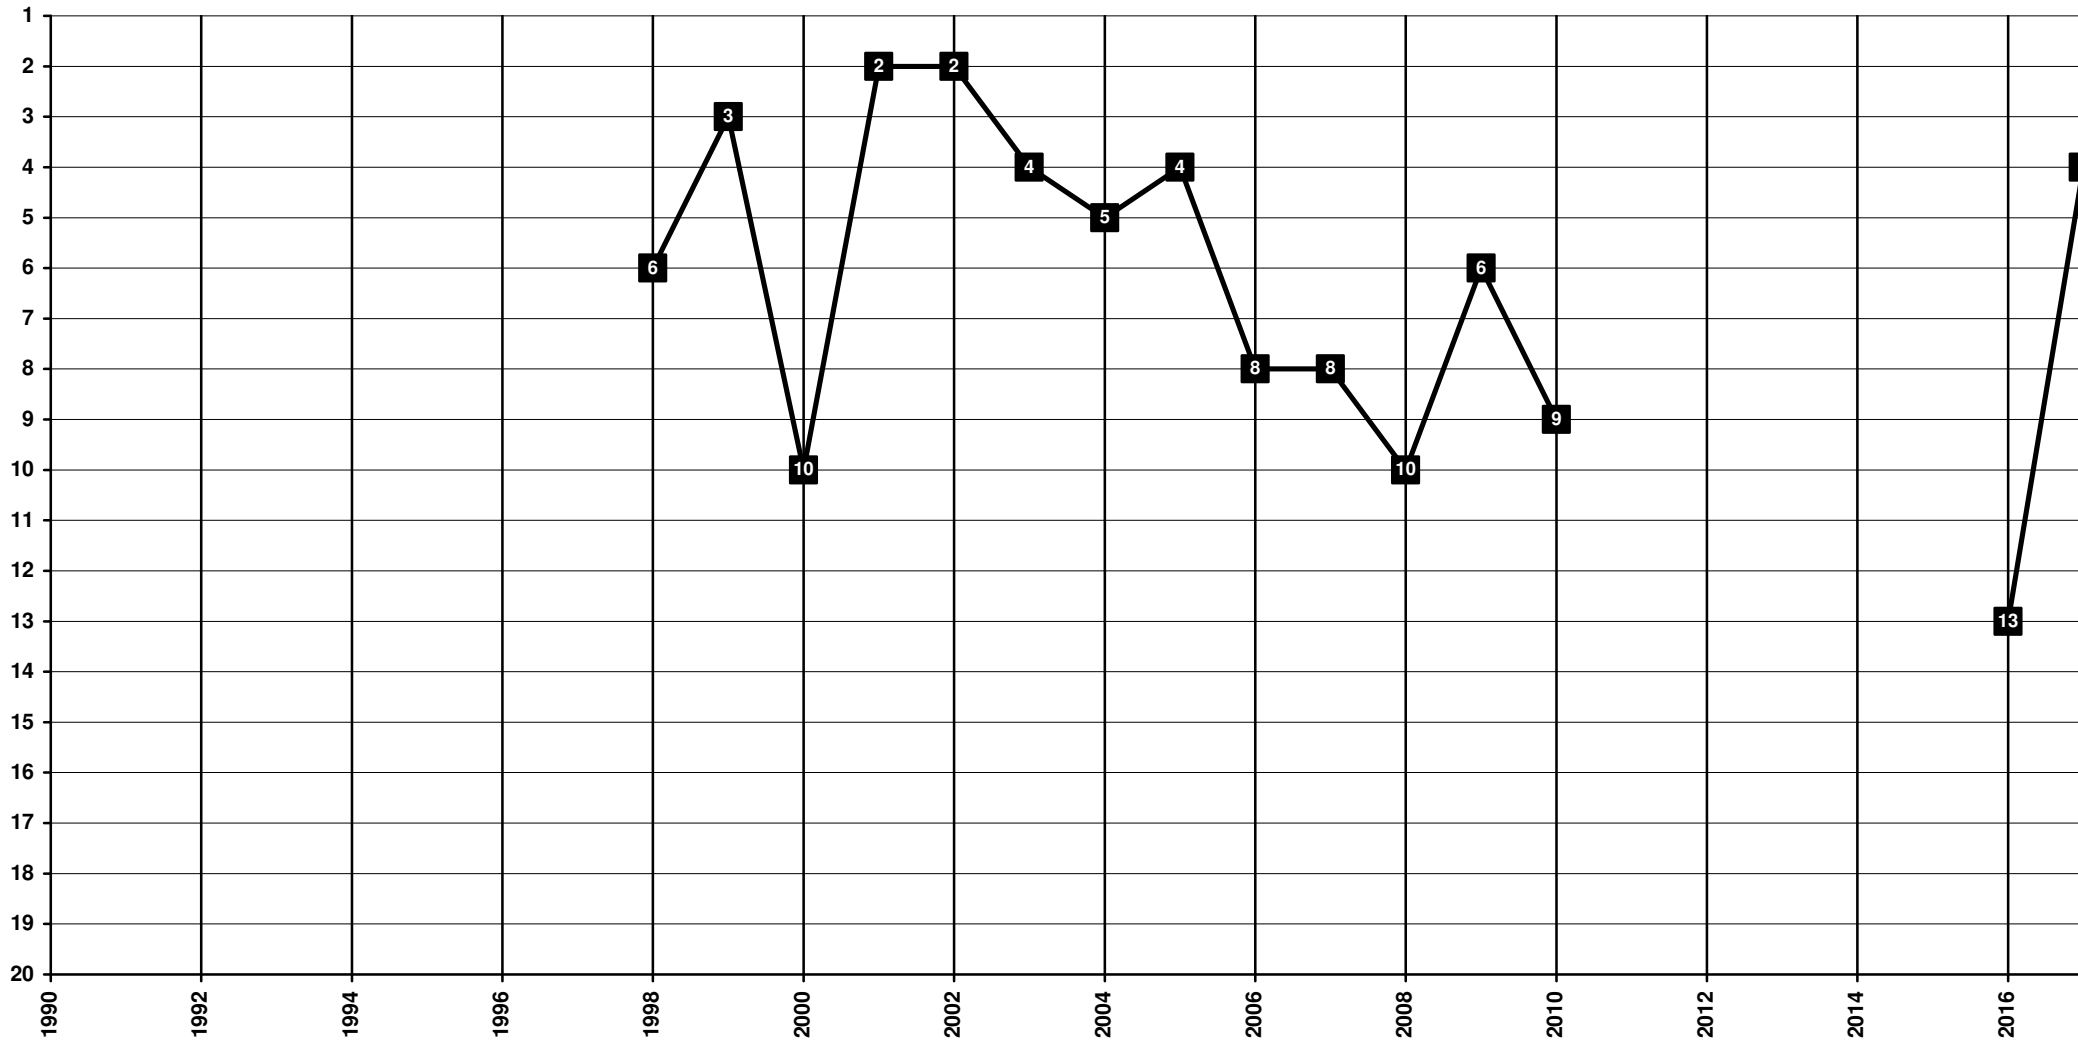

Georgia - Tier 1 - Final Table Places

1936 Lokomotivi | 1993 Merani-Bacho | 1996 Lokomotivi Tbilisi [Tbilisi]