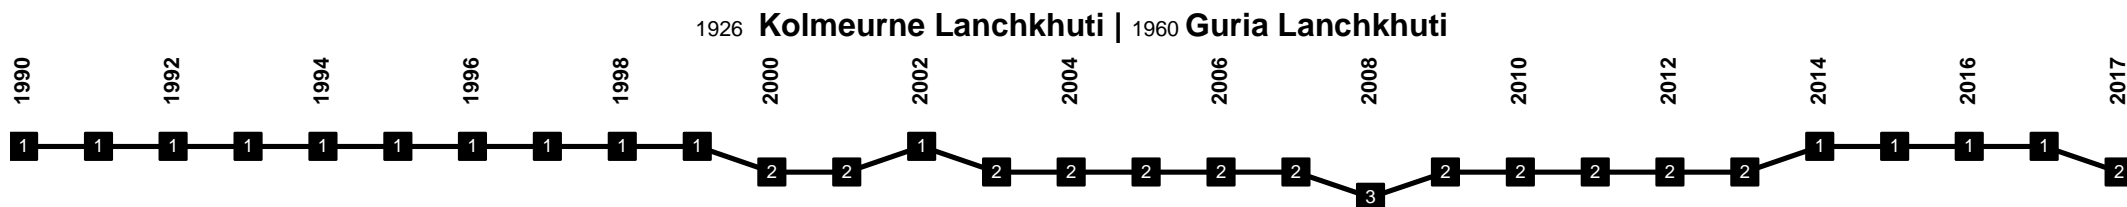

Georgia - Divisional Movements