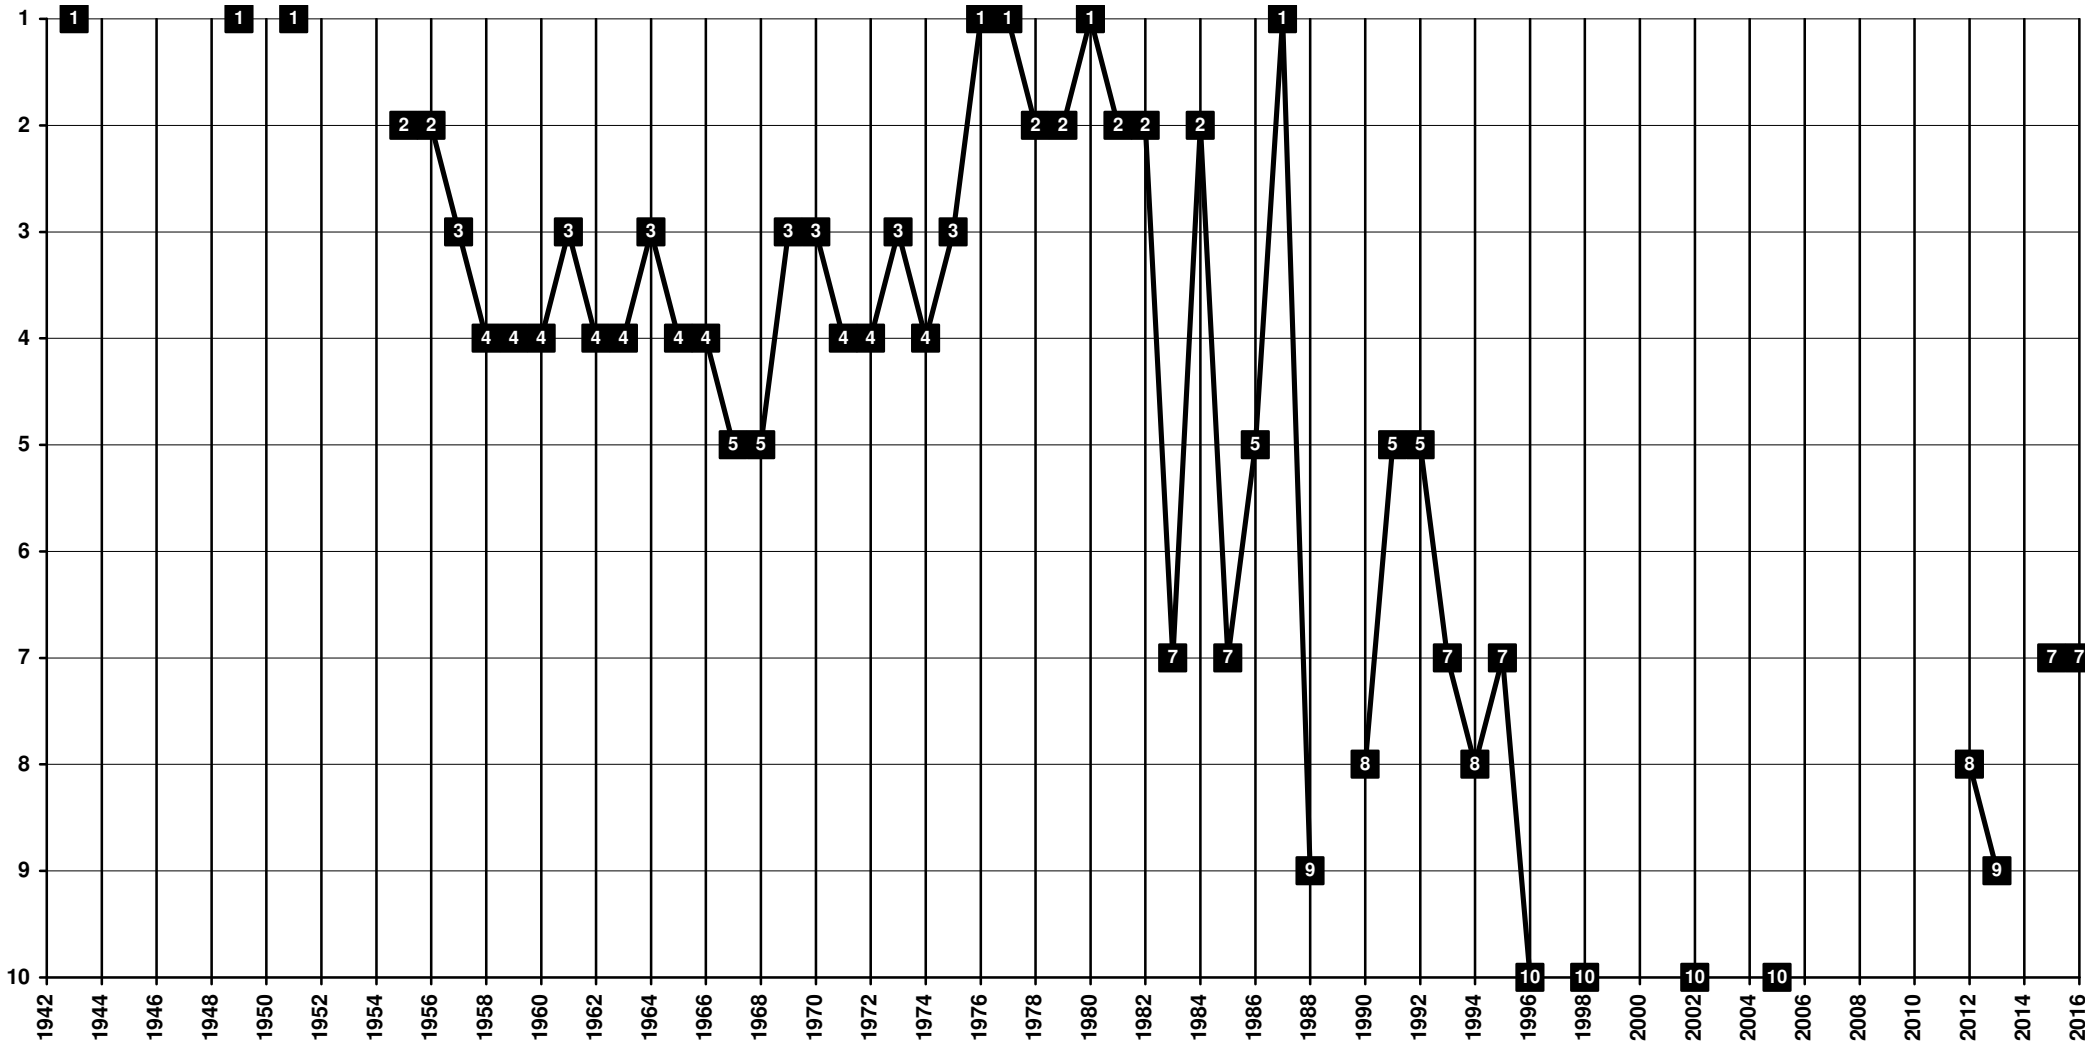

Faroe Island - Tier 1 - Final Table Places

1892 Tvøroyrar Bóltfelag | 2017 merged with FC Suðuroy and Royn Hvalba to TB/FCS/Royn [TB Tvøroyri] – TB Tvøroyri