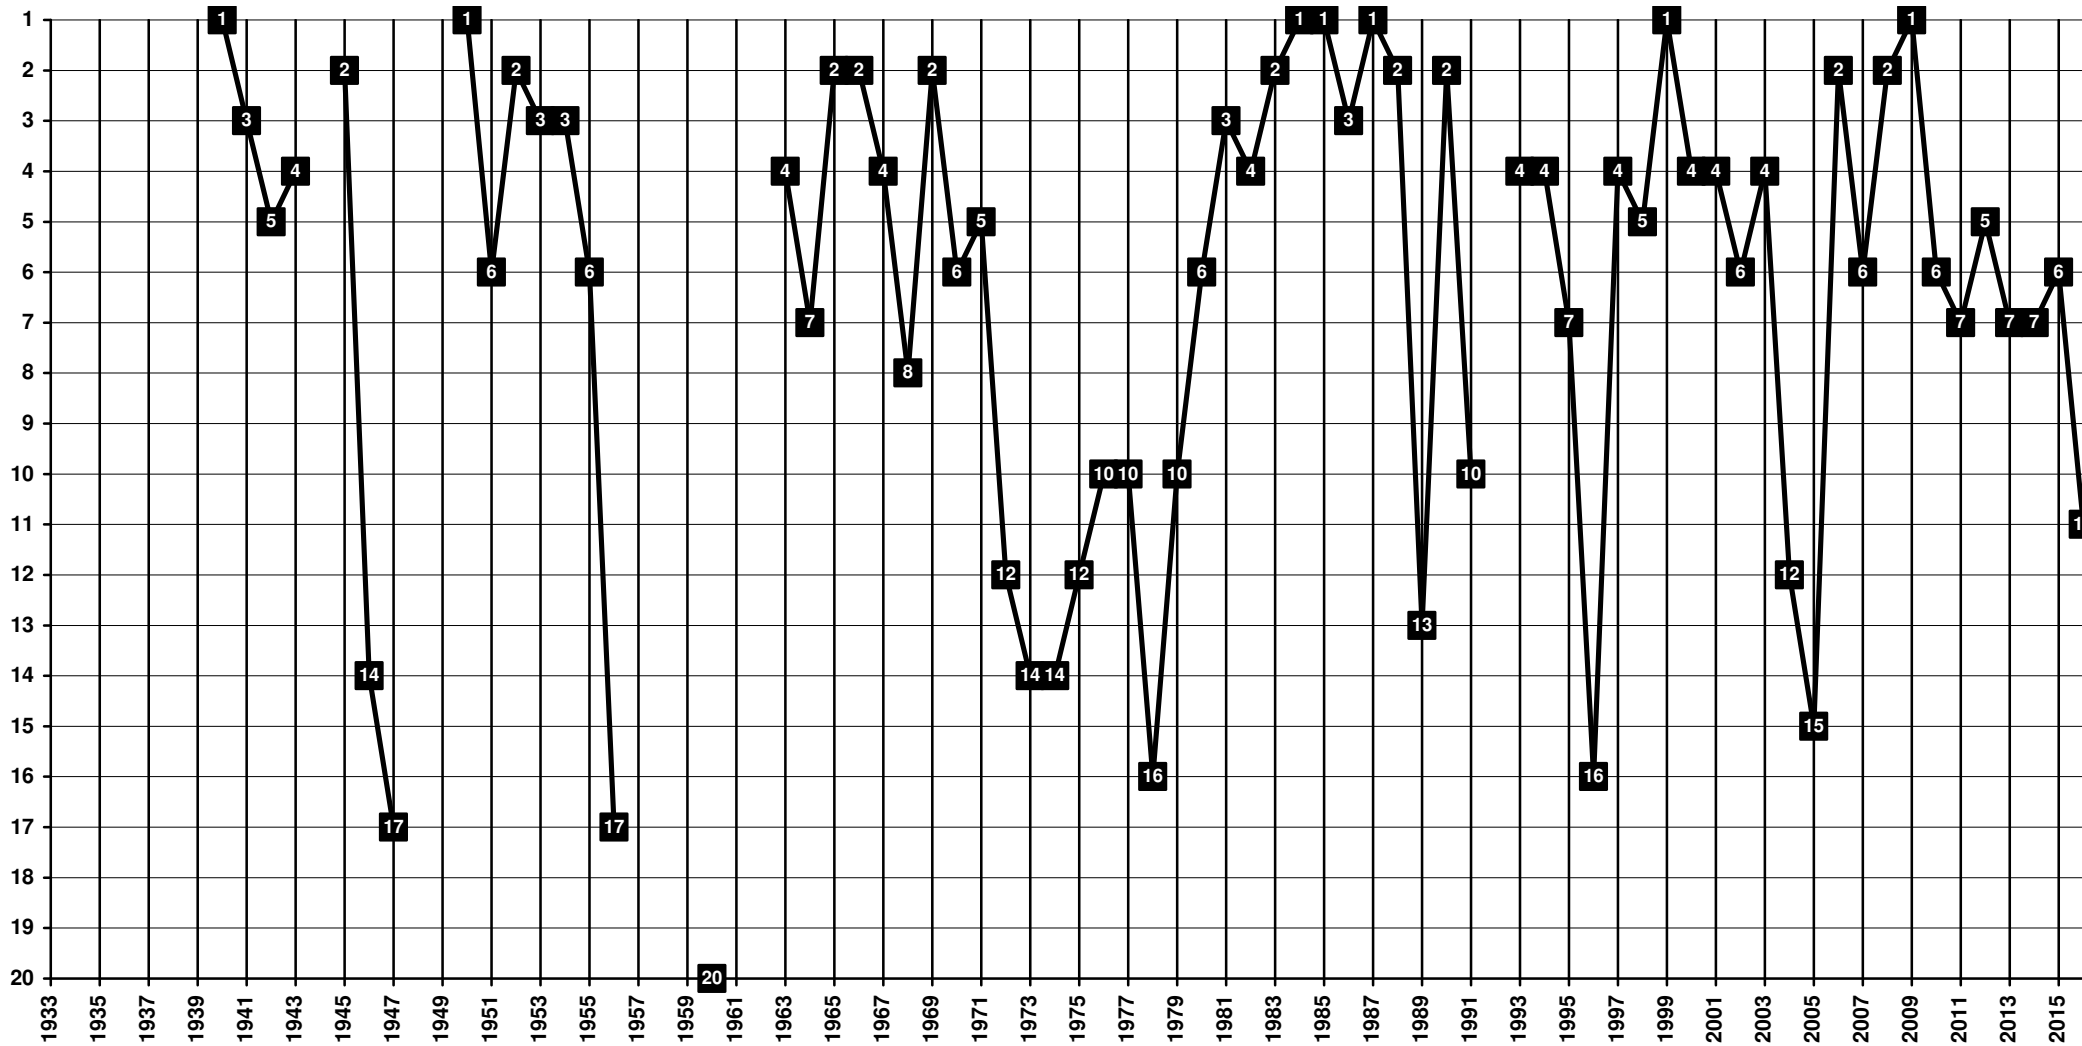

1881 **Football Club Girondins de Bordeaux** – FCGB [Bordeaux, Gironde, Aquitaine]