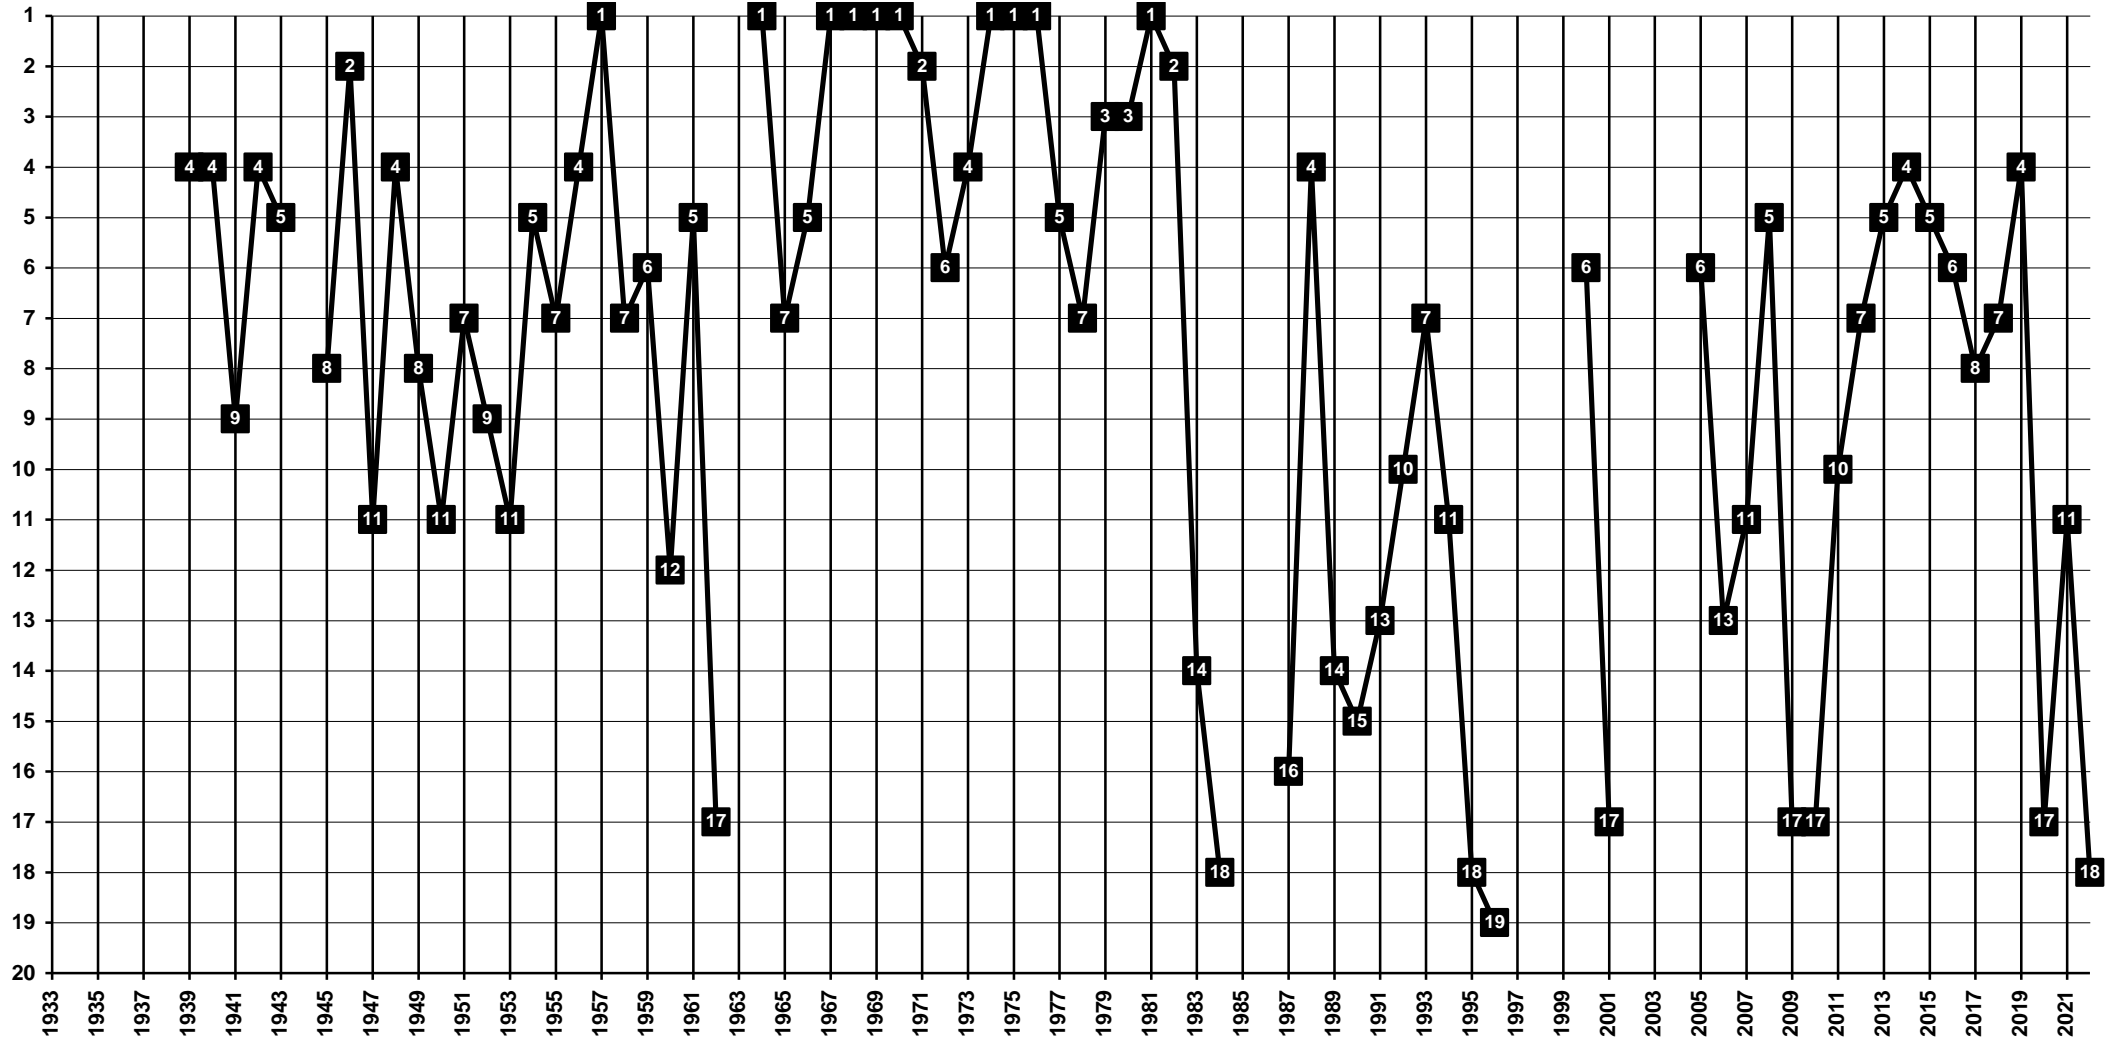

France - Tier 1 - Final Table Places

1919 Amicale des employés de la Société des magasins Casino | 1920 Amicale SC | 1927 AS Stéphanoise | 1933 **Association sportive de Saint-Étienne** – ASSE [Saint-Étienne, Loire, Rhône-Alpes]