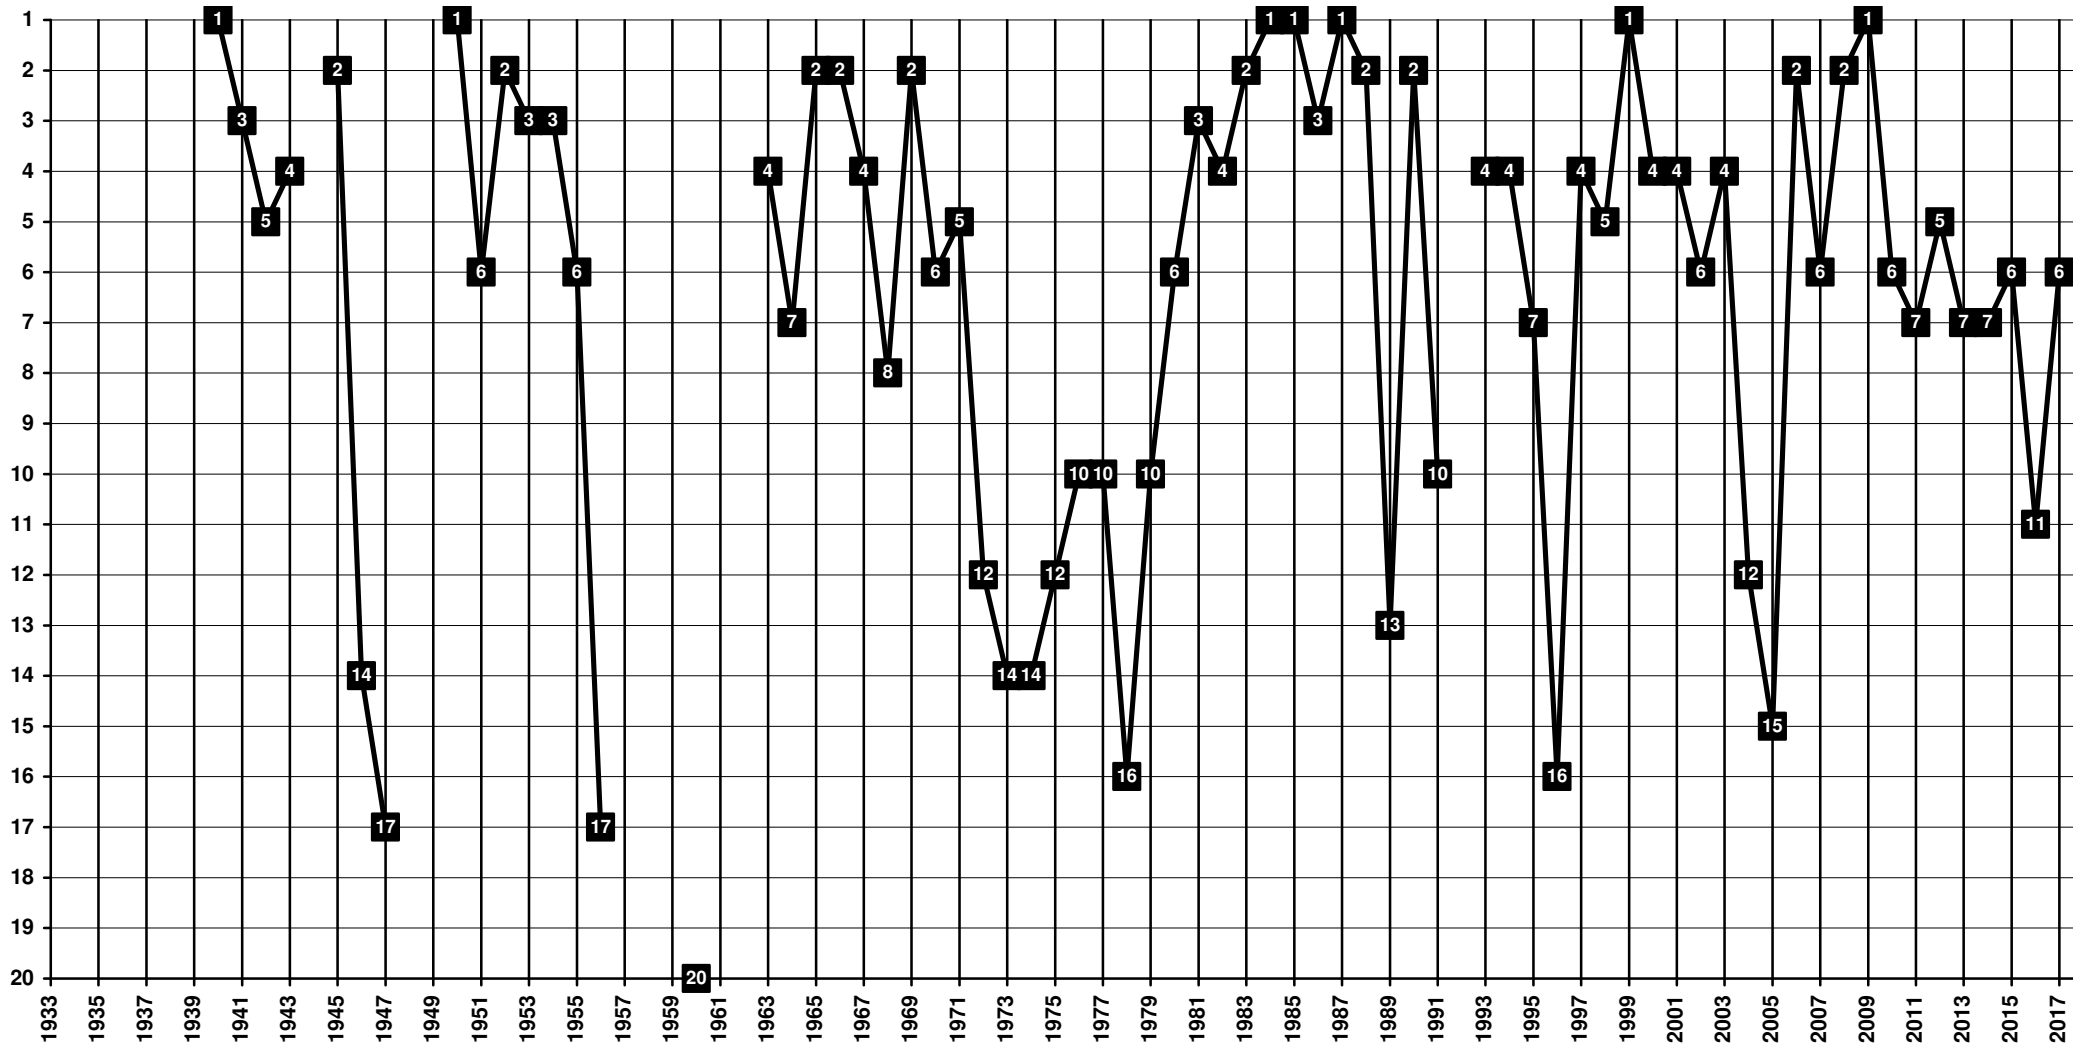

1881 **Football Club Girondins de Bordeaux** – FCGB [Bordeaux, Gironde, Aquitaine]