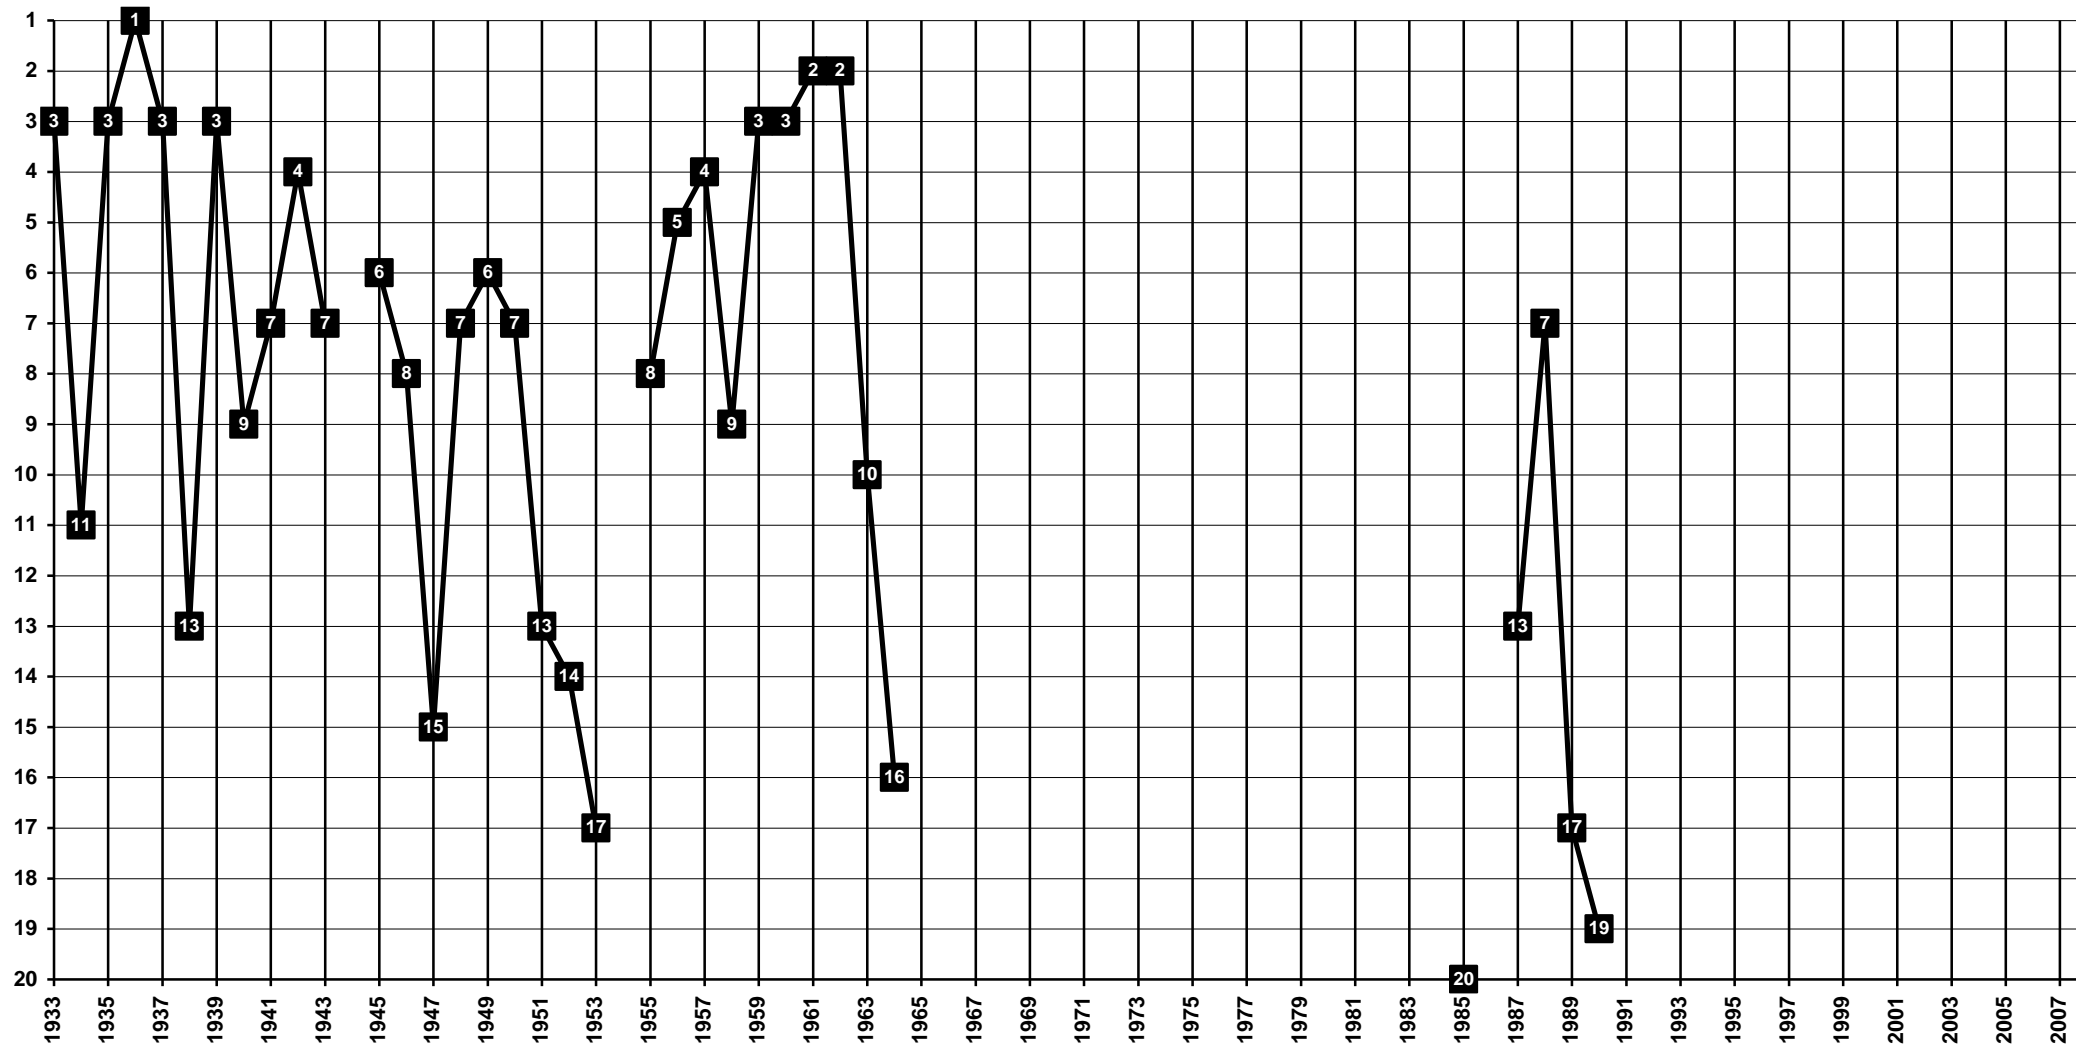

France - Tier 1 - Final Table Places

1896 Racing Club de France | 1932 Racing Club Paris | 1966 Racing Club de France | 1981 Racing Club Paris | 1987 Matra Racing | 1989 Racing Paris 1 | 1991 Racing 92 | 1995 RC France 92 | 1999 Racing Club Paris | 2005 Racing Club de France | 2007 Racing Club France football 92 | 2009 Racing Club France football-Levallois 92 | 2012 **Racing Club de France Colombes 92** [Colombes, Hauts-de-Seine, Île-de-France]