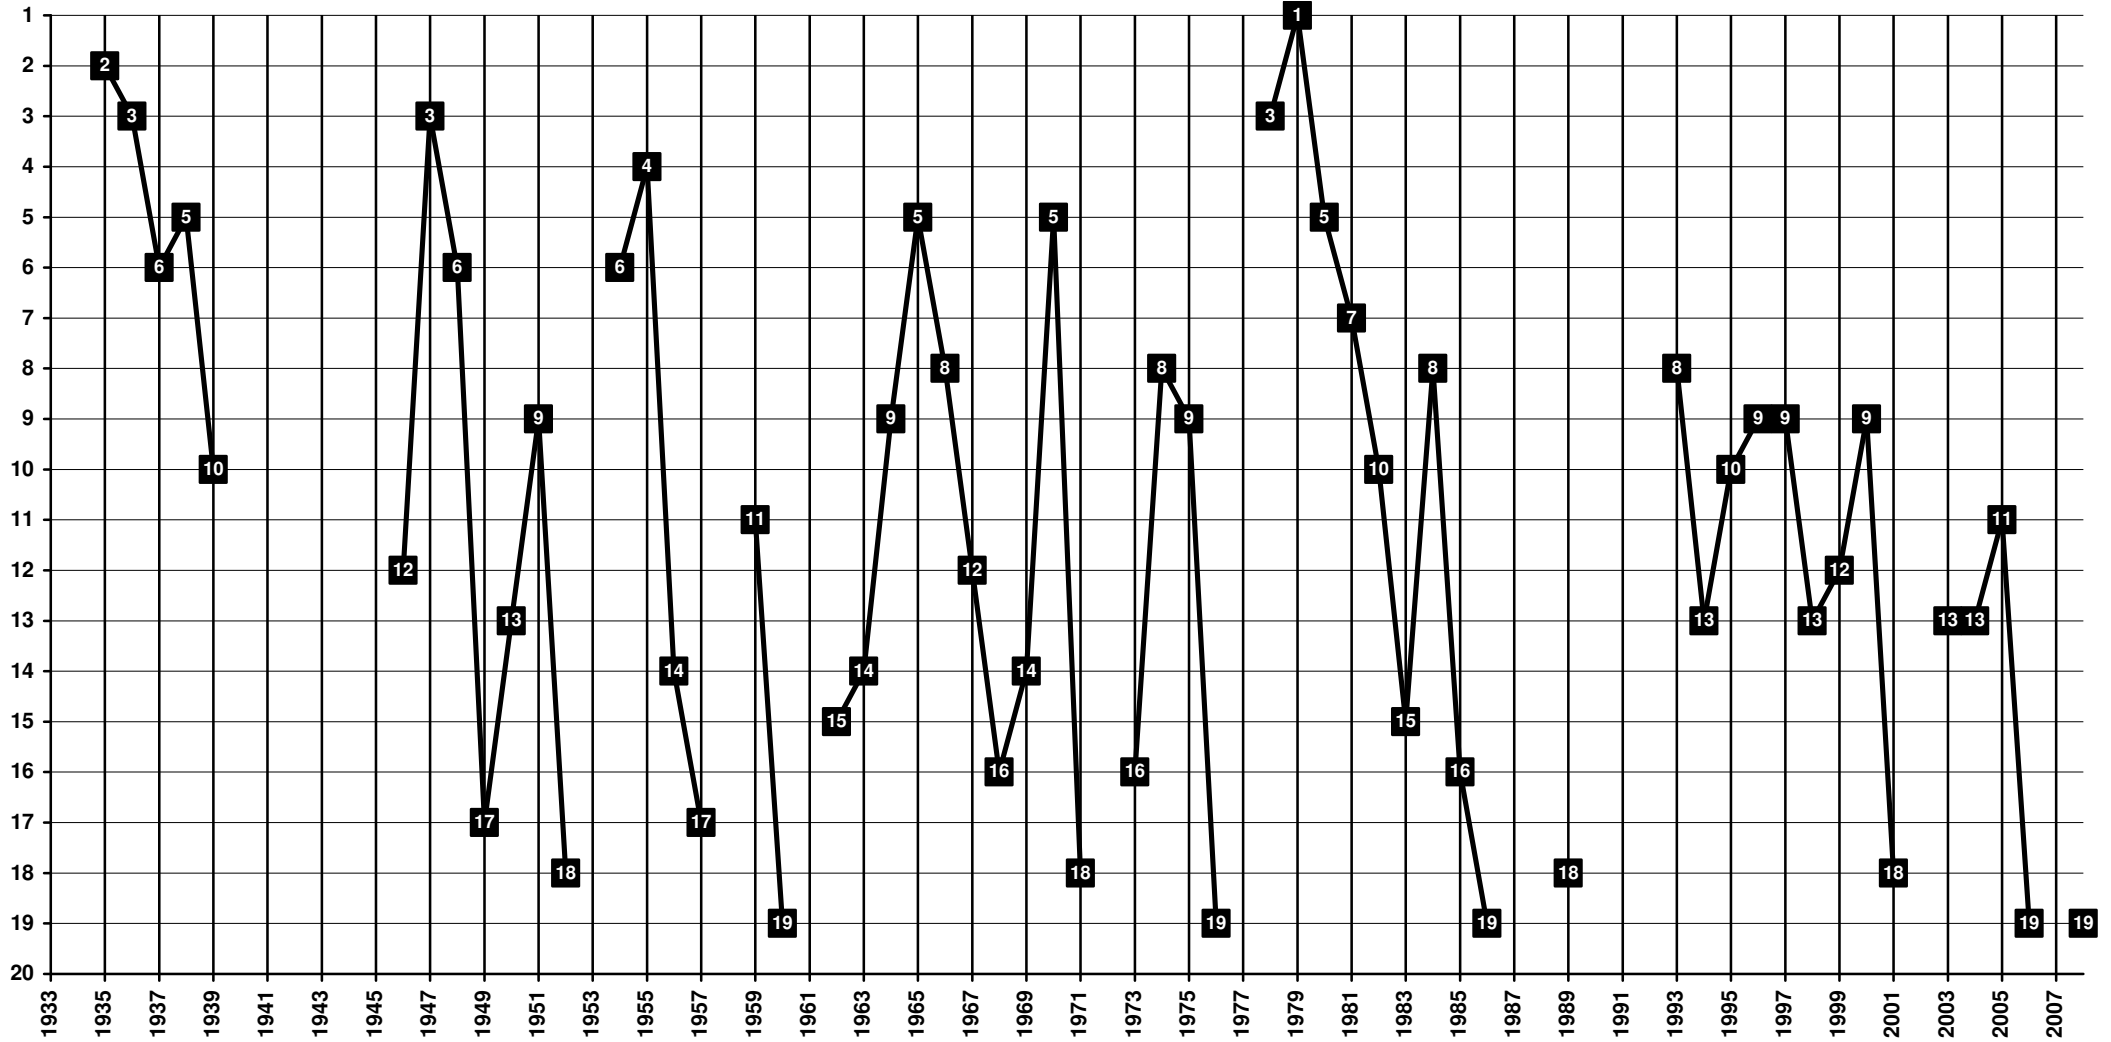

France - Tier 1 - Final Table Places

1906 FC Neudorf | 1919 RC Strasbourg | 1940 RC Straßburg | 1944 RC Strasbourg | 1970 RP Strasbourg-Meinau | 1977 RC Strasbourg | 2012 **Racing Club de Strasbourg Alsace** – RCSA [Strasbourg, Bas-Rhin, Alsace]