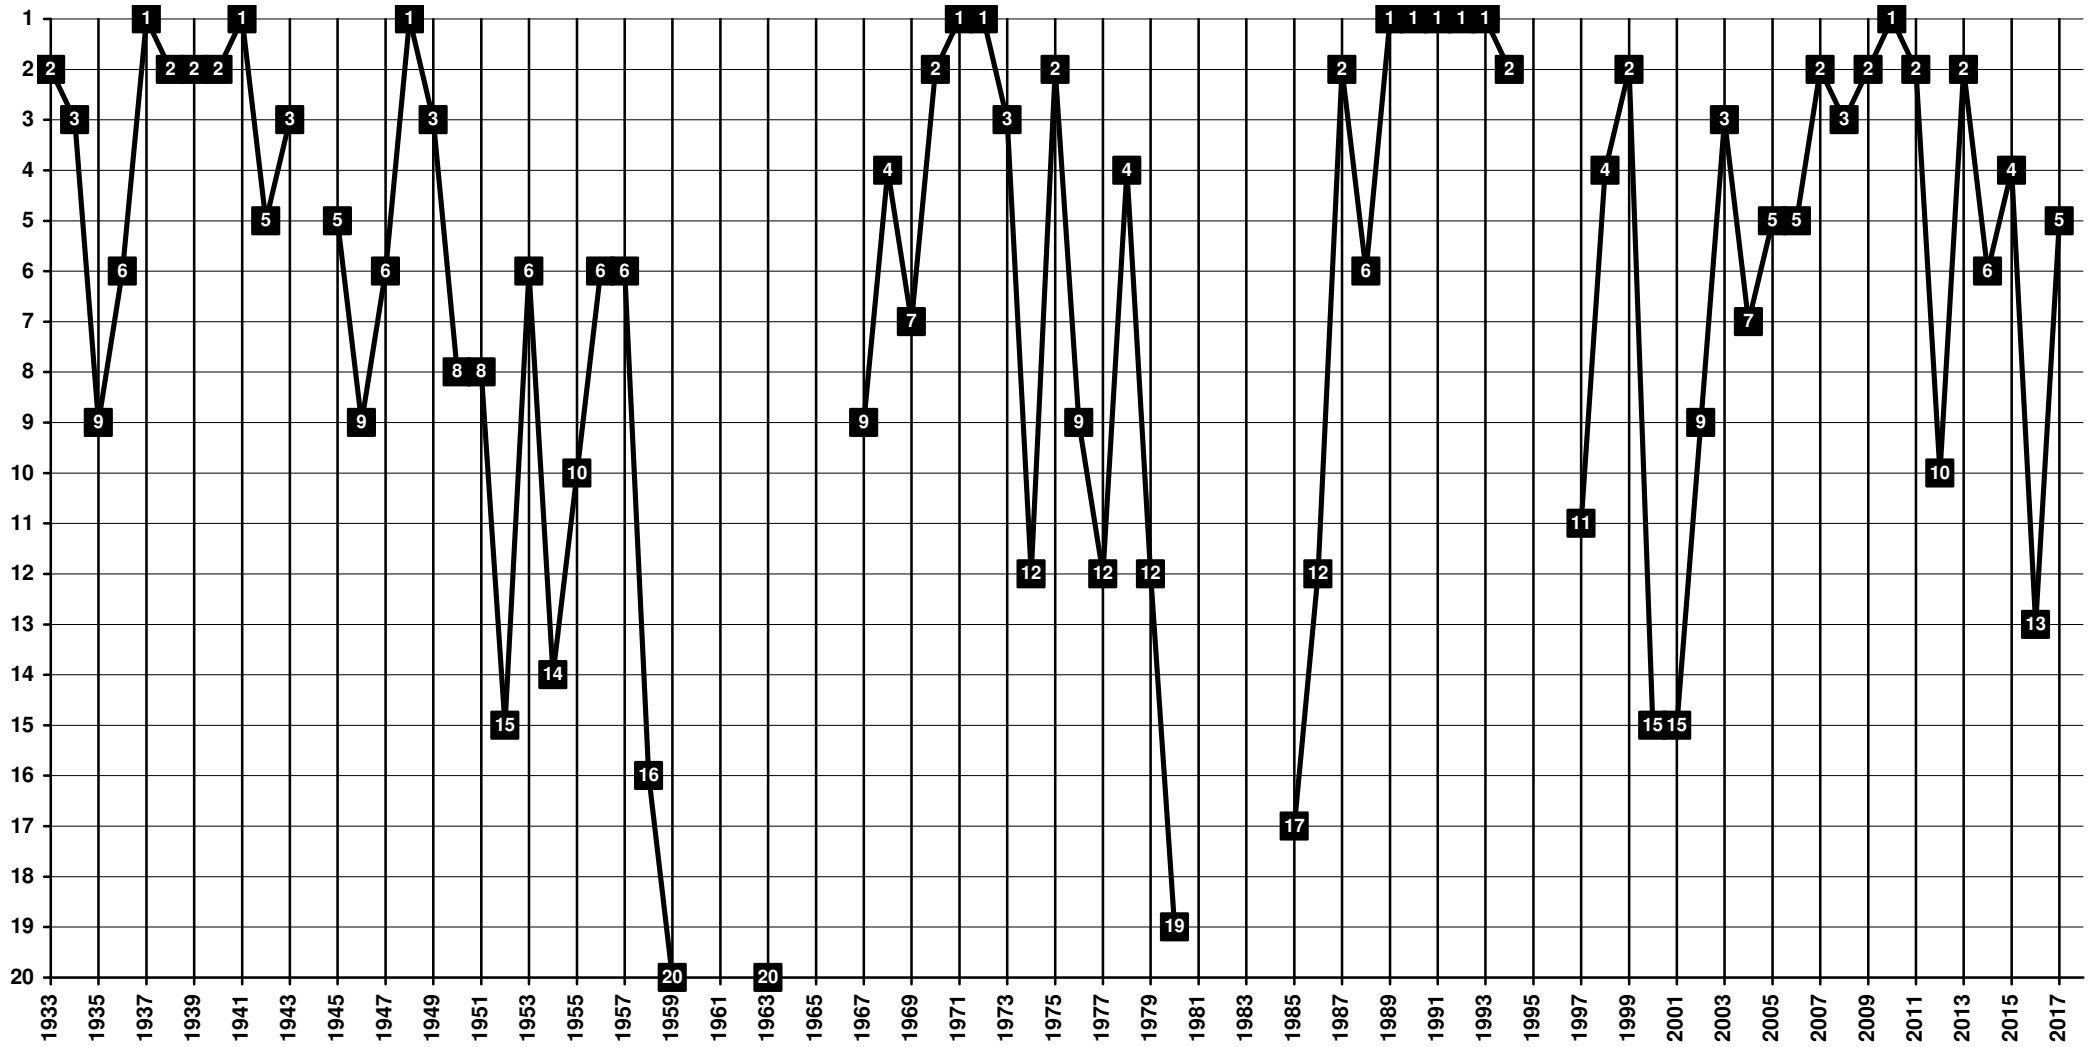

1899 **Olympique de Marseille** – OM [Marseille, Bouches-du-Rhône, Provence-Alpes-Côte d'Azur]