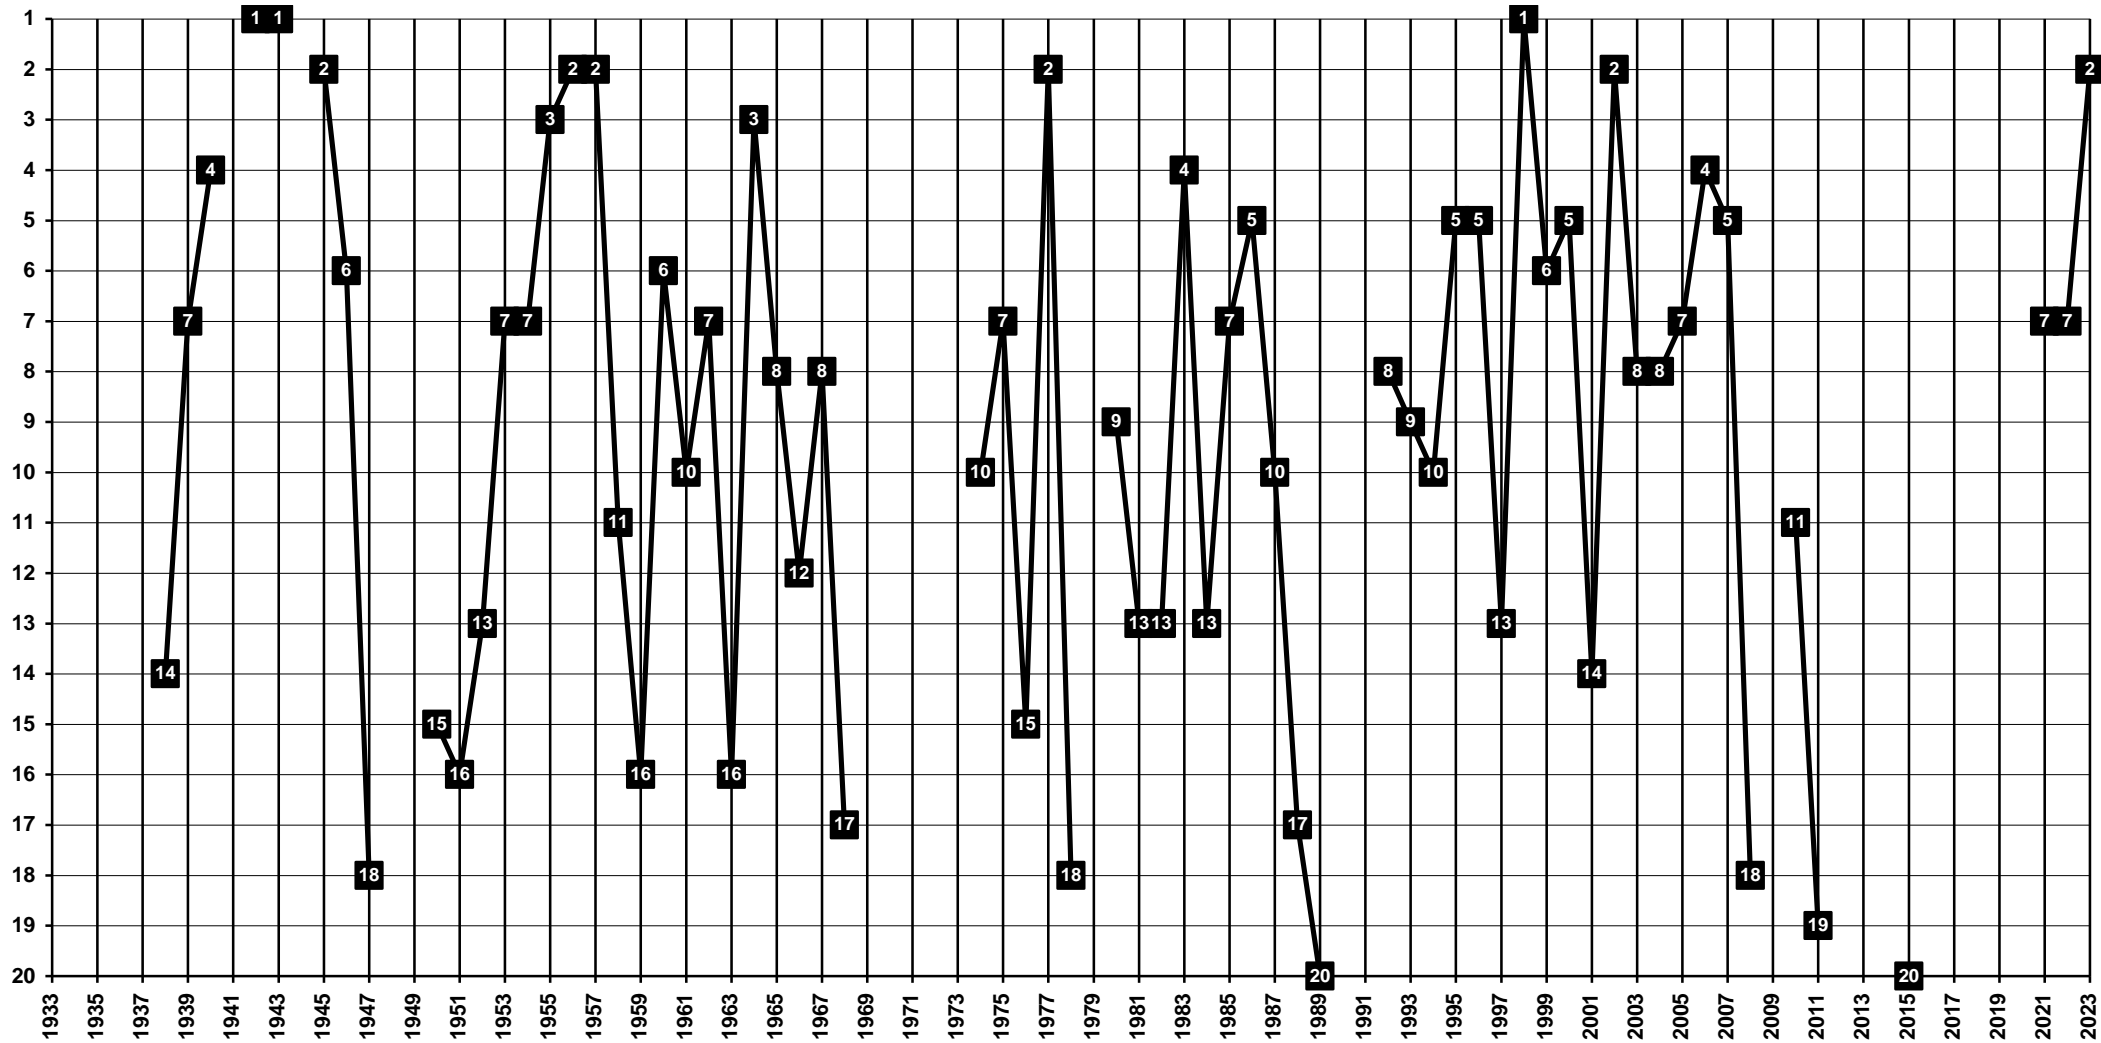

France - Tier 1 - Final Table Places

1906 Racing Club de Lens – RCL [Lens, Pas-de-Calais, Nord-Pas-de-Calais]