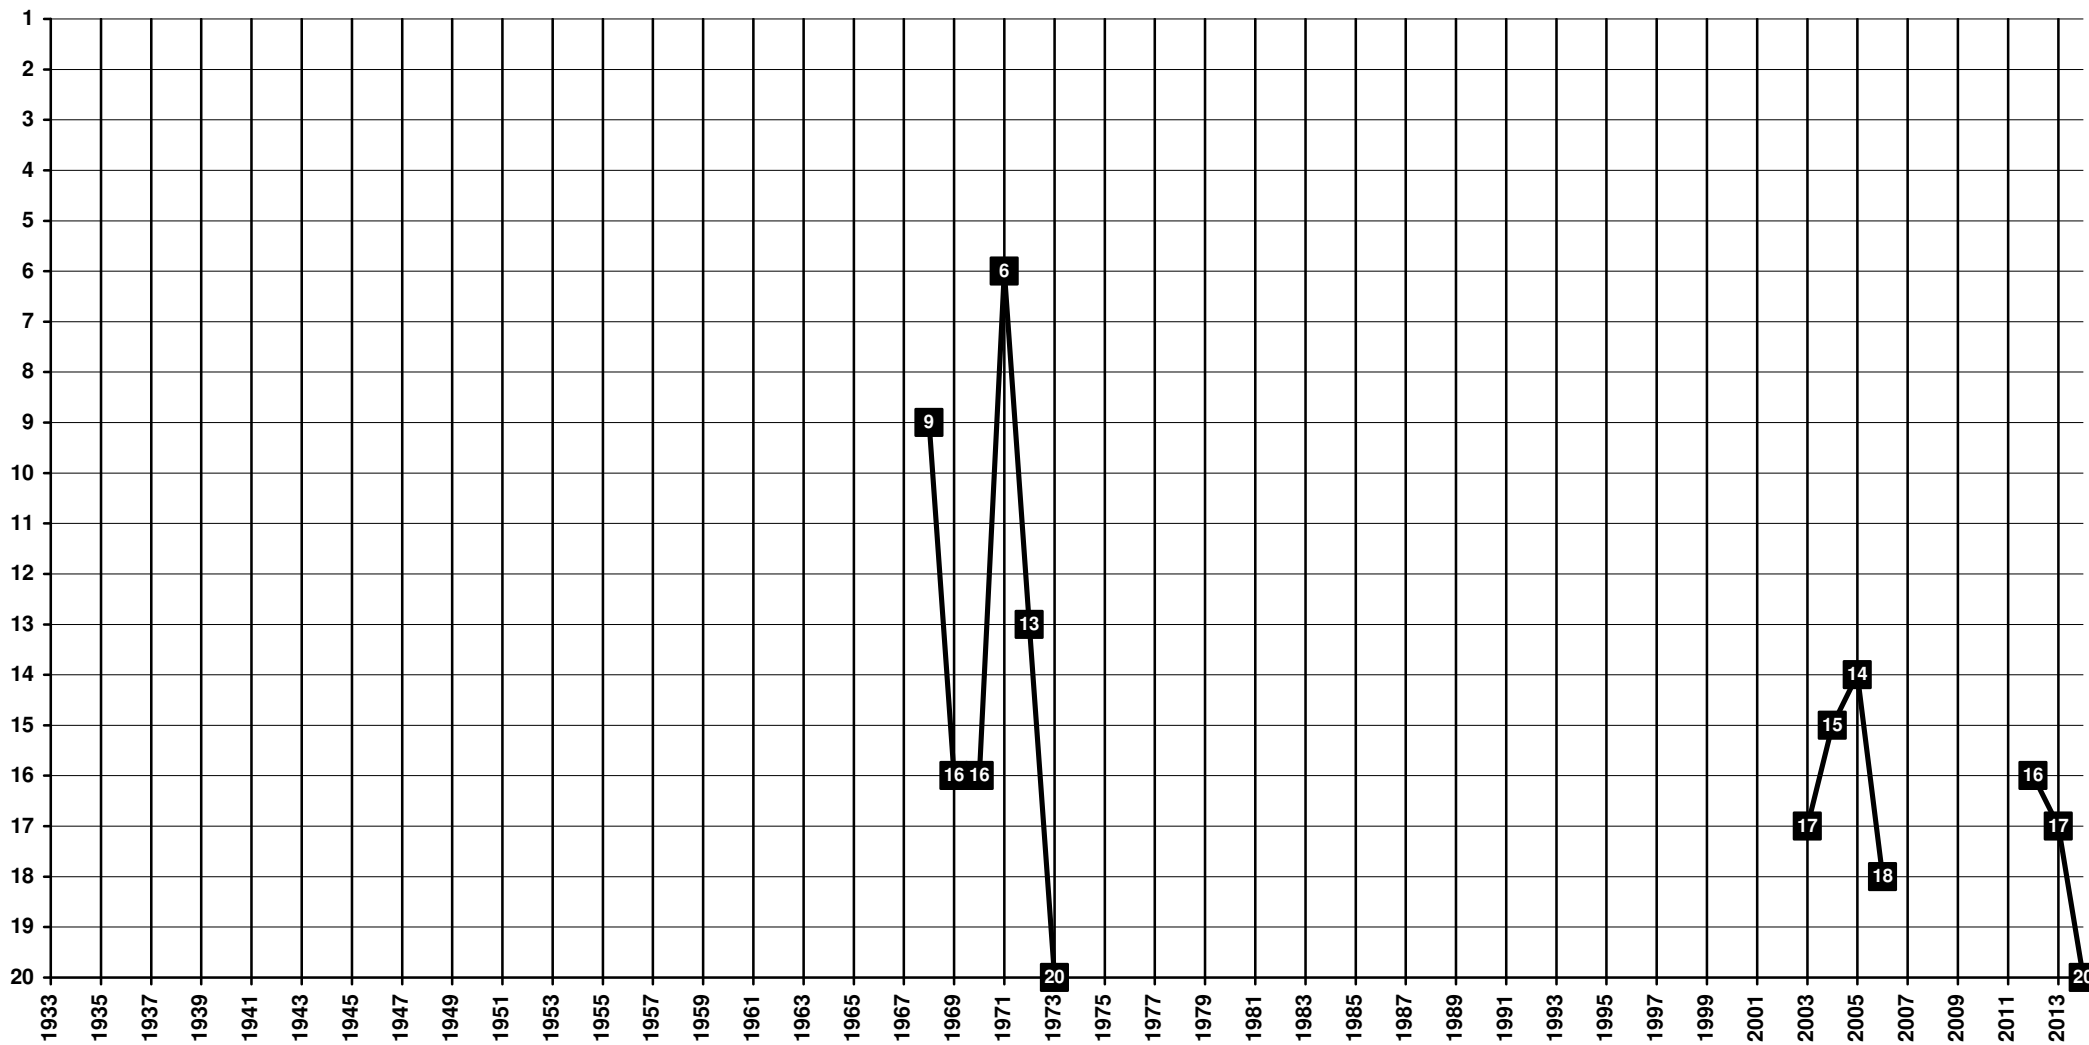

S=Seasons, Pd=Games Played, W=Won, D=Drawn, L=Lost, GF= Goals For, GA= Goals Against, GD=Goals Difference, Pts=Points

France - Tier 1 - Final Table Places

1910 **Athletic Club Ajaccio** – ACA [Ajaccio, Corse-du-Sud, Corse]