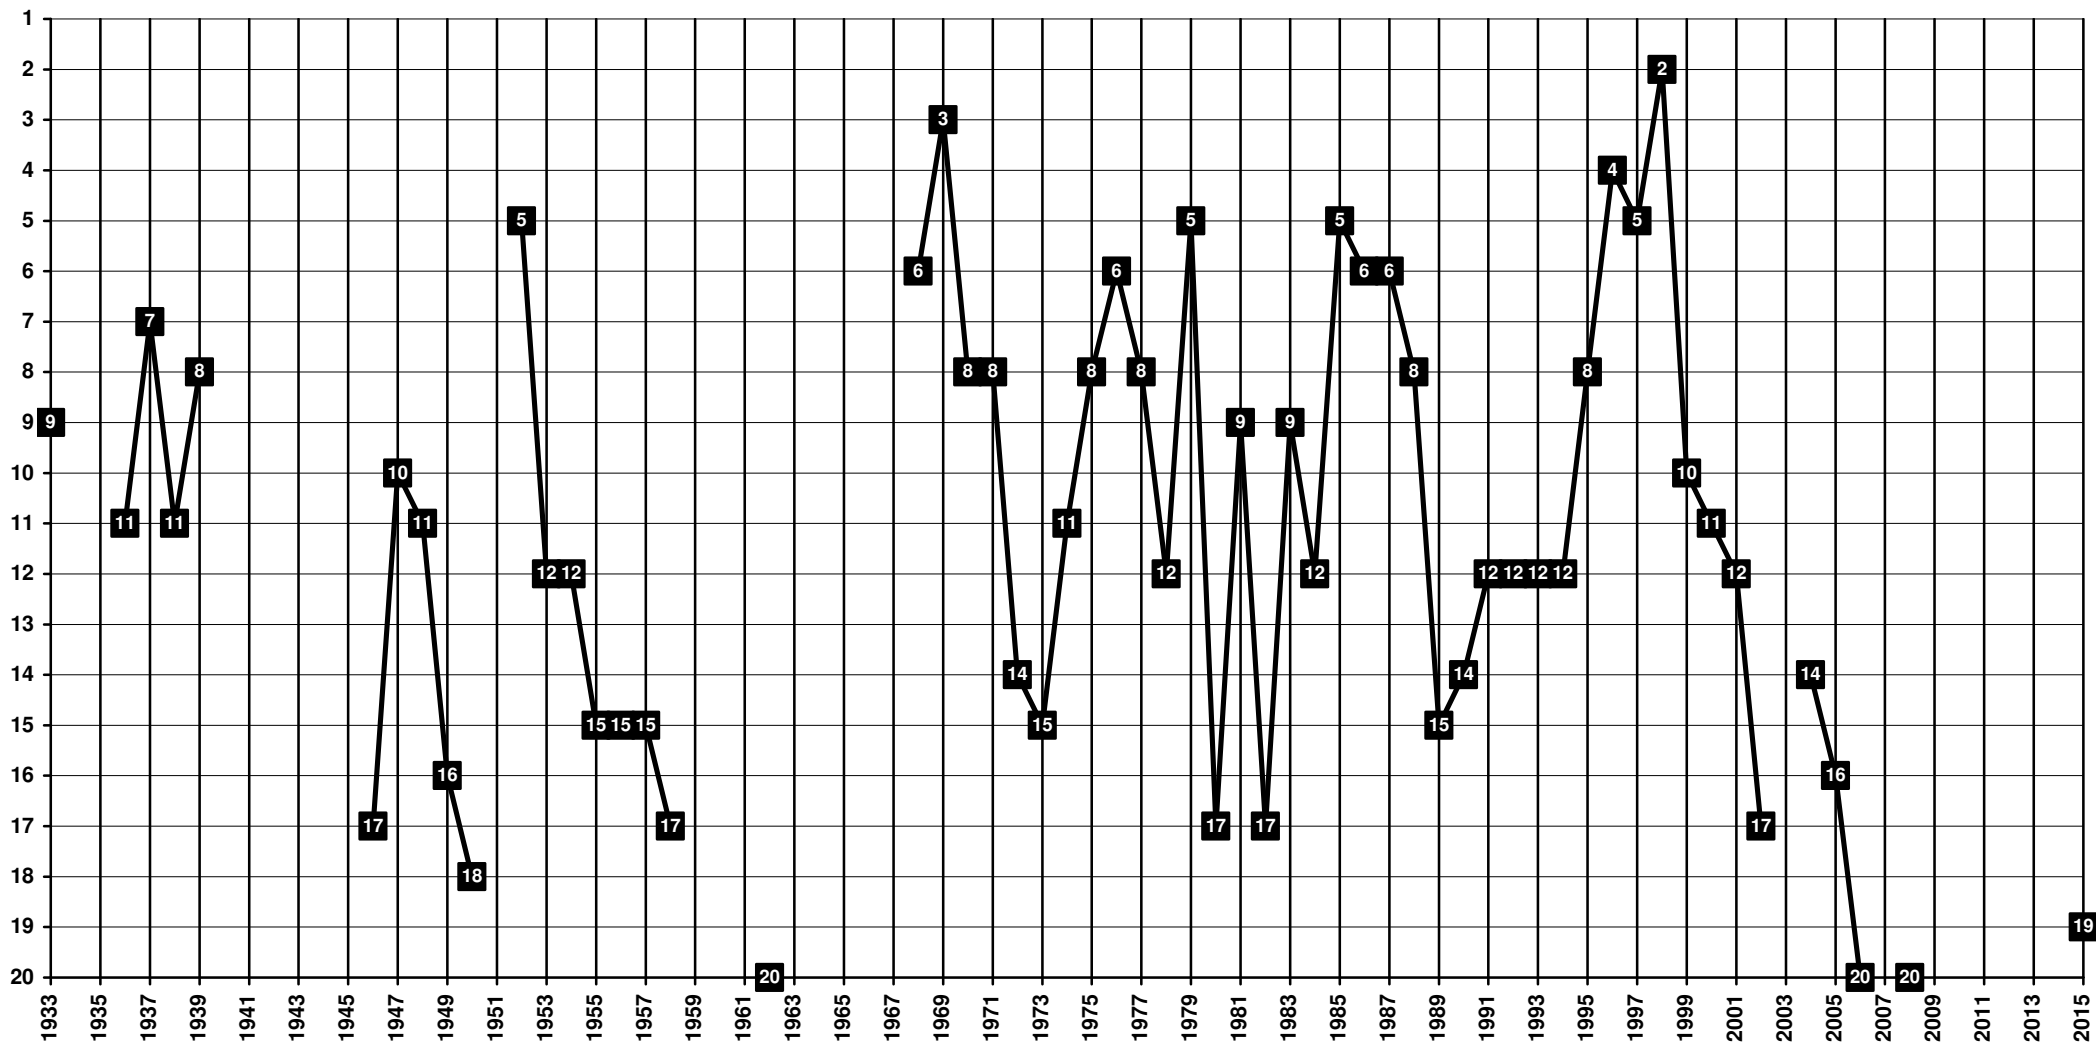

France - Tier 1 - Final Table Places

1926 **Football Club Lorient** – FCL [Lorient, Morbihan, Bretagne]

France - Tier 1 - Final Table Places

1899 Racing Club | 1910 Lyon Olympique Universitaire | 1950 **Olympique lyonnais** – OL [Lyon, Rhône, Rhône-Alpes]

France - Tier 1 - Final Table Places

1899 **Olympique de Marseille** – OM [Marseille, Bouches-du-Rhône, Provence-Alpes-Côte d'Azur]

France - Tier 1 - Final Table Places

1919 CA Messin | 1934 CS Metz | 1936 **Football Club de Metz** – FCM [Metz, Moselle, Lorraine]