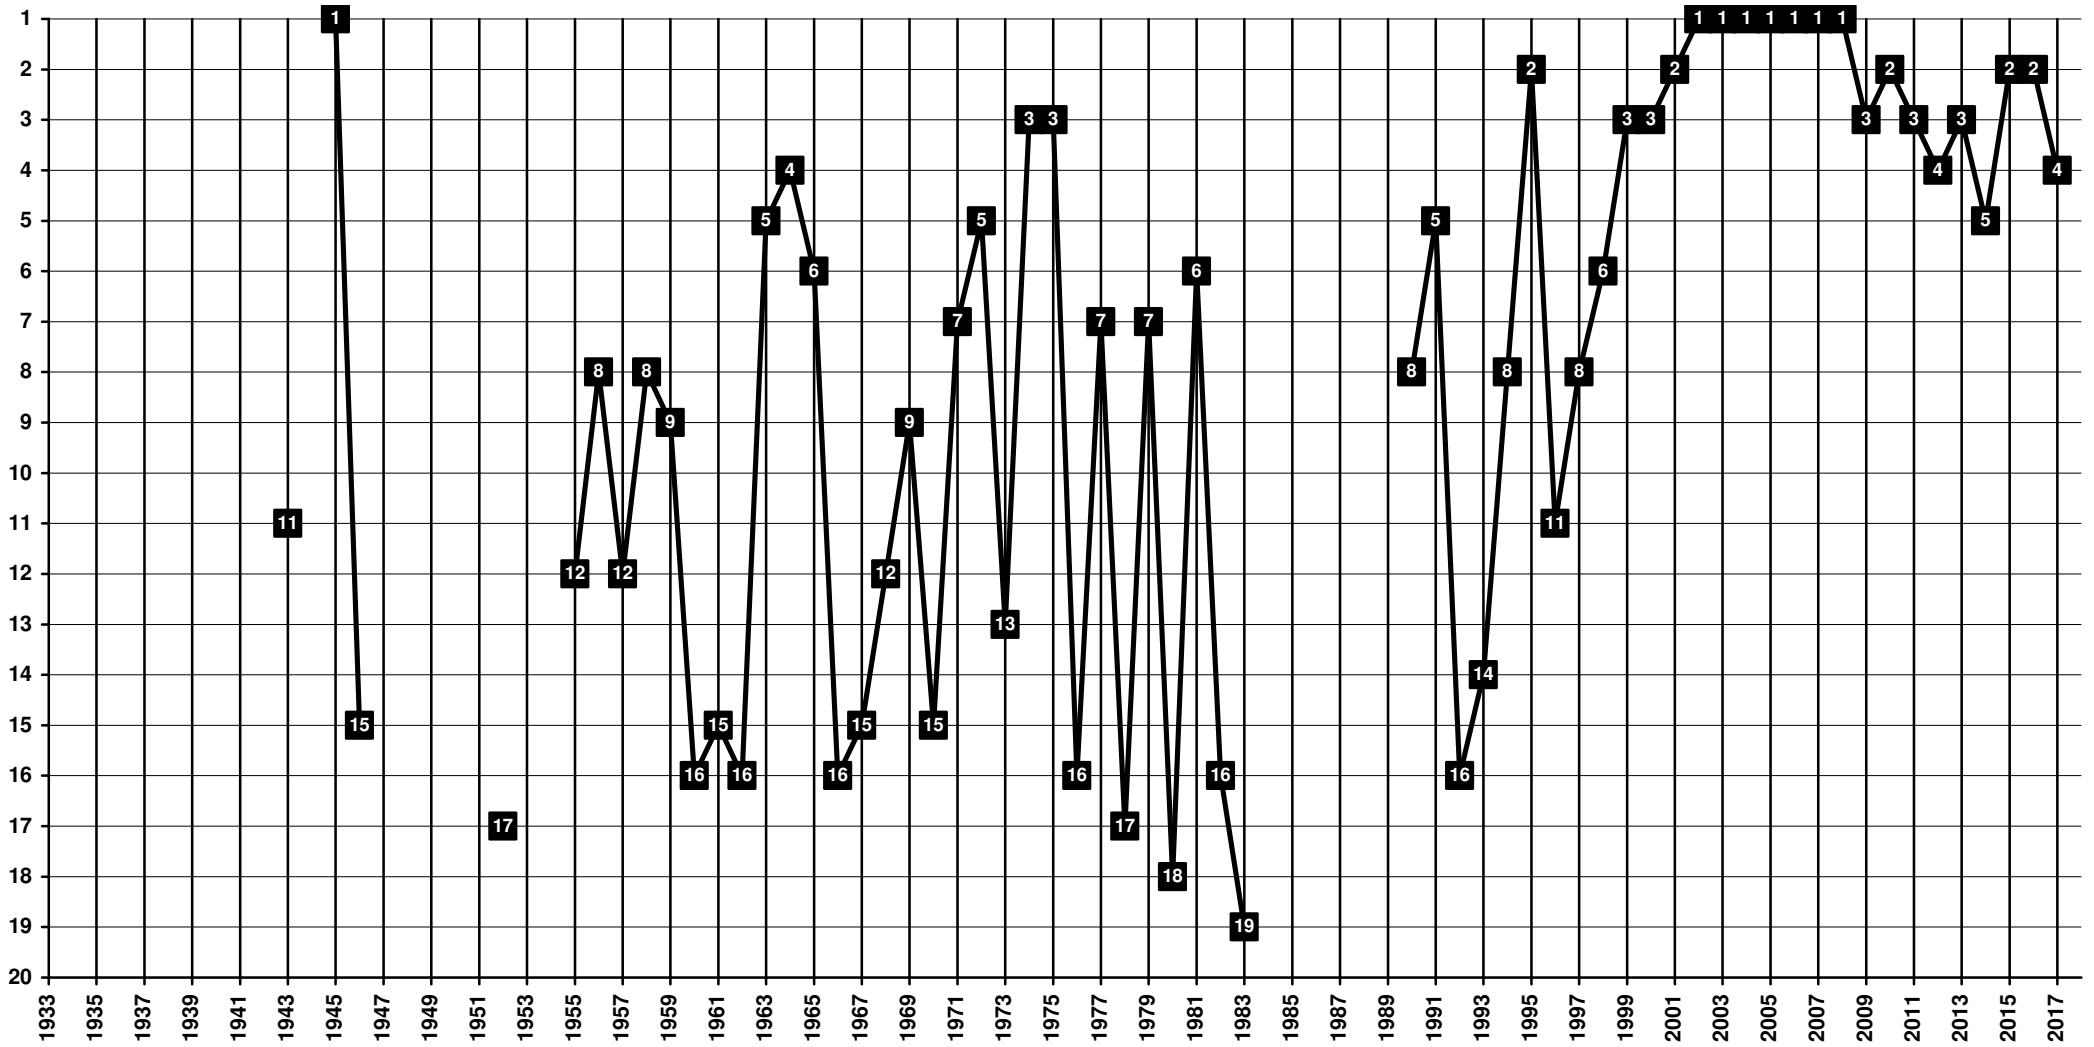

France - Tier 1 - Final Table Places

1926 **Football Club Lorient** – FCL [Lorient, Morbihan, Bretagne]

France - Tier 1 - Final Table Places

1899 Racing Club | 1910 Lyon Olympique Universitaire | 1950 **Olympique lyonnais** – OL [Lyon, Rhône, Rhône-Alpes]