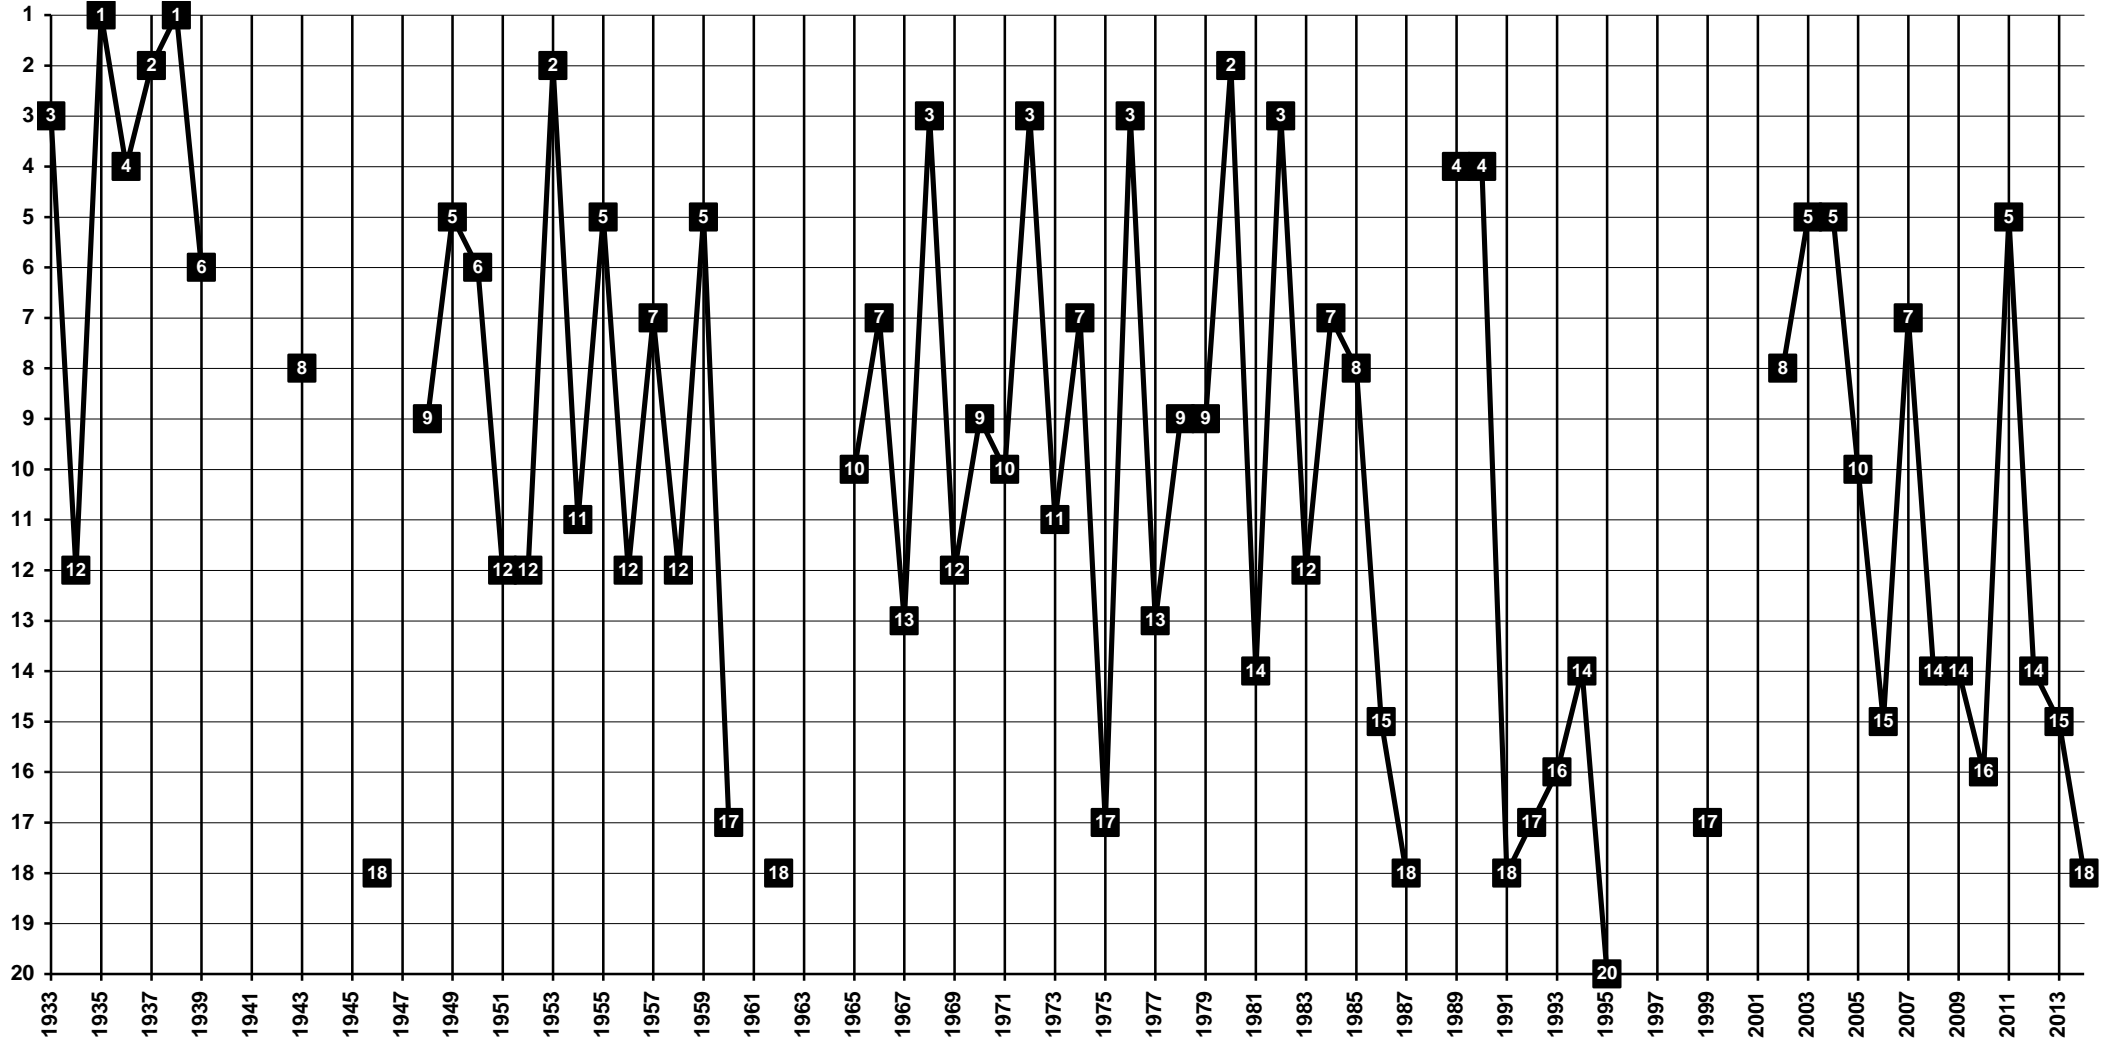

France - Tier 1 - Final Table Places

1928 **FC Sochaux** | 1930 **Football Club Sochaux-Montbéliard** – FCSM [Montbéliard, Doubs, Franche-Comté]