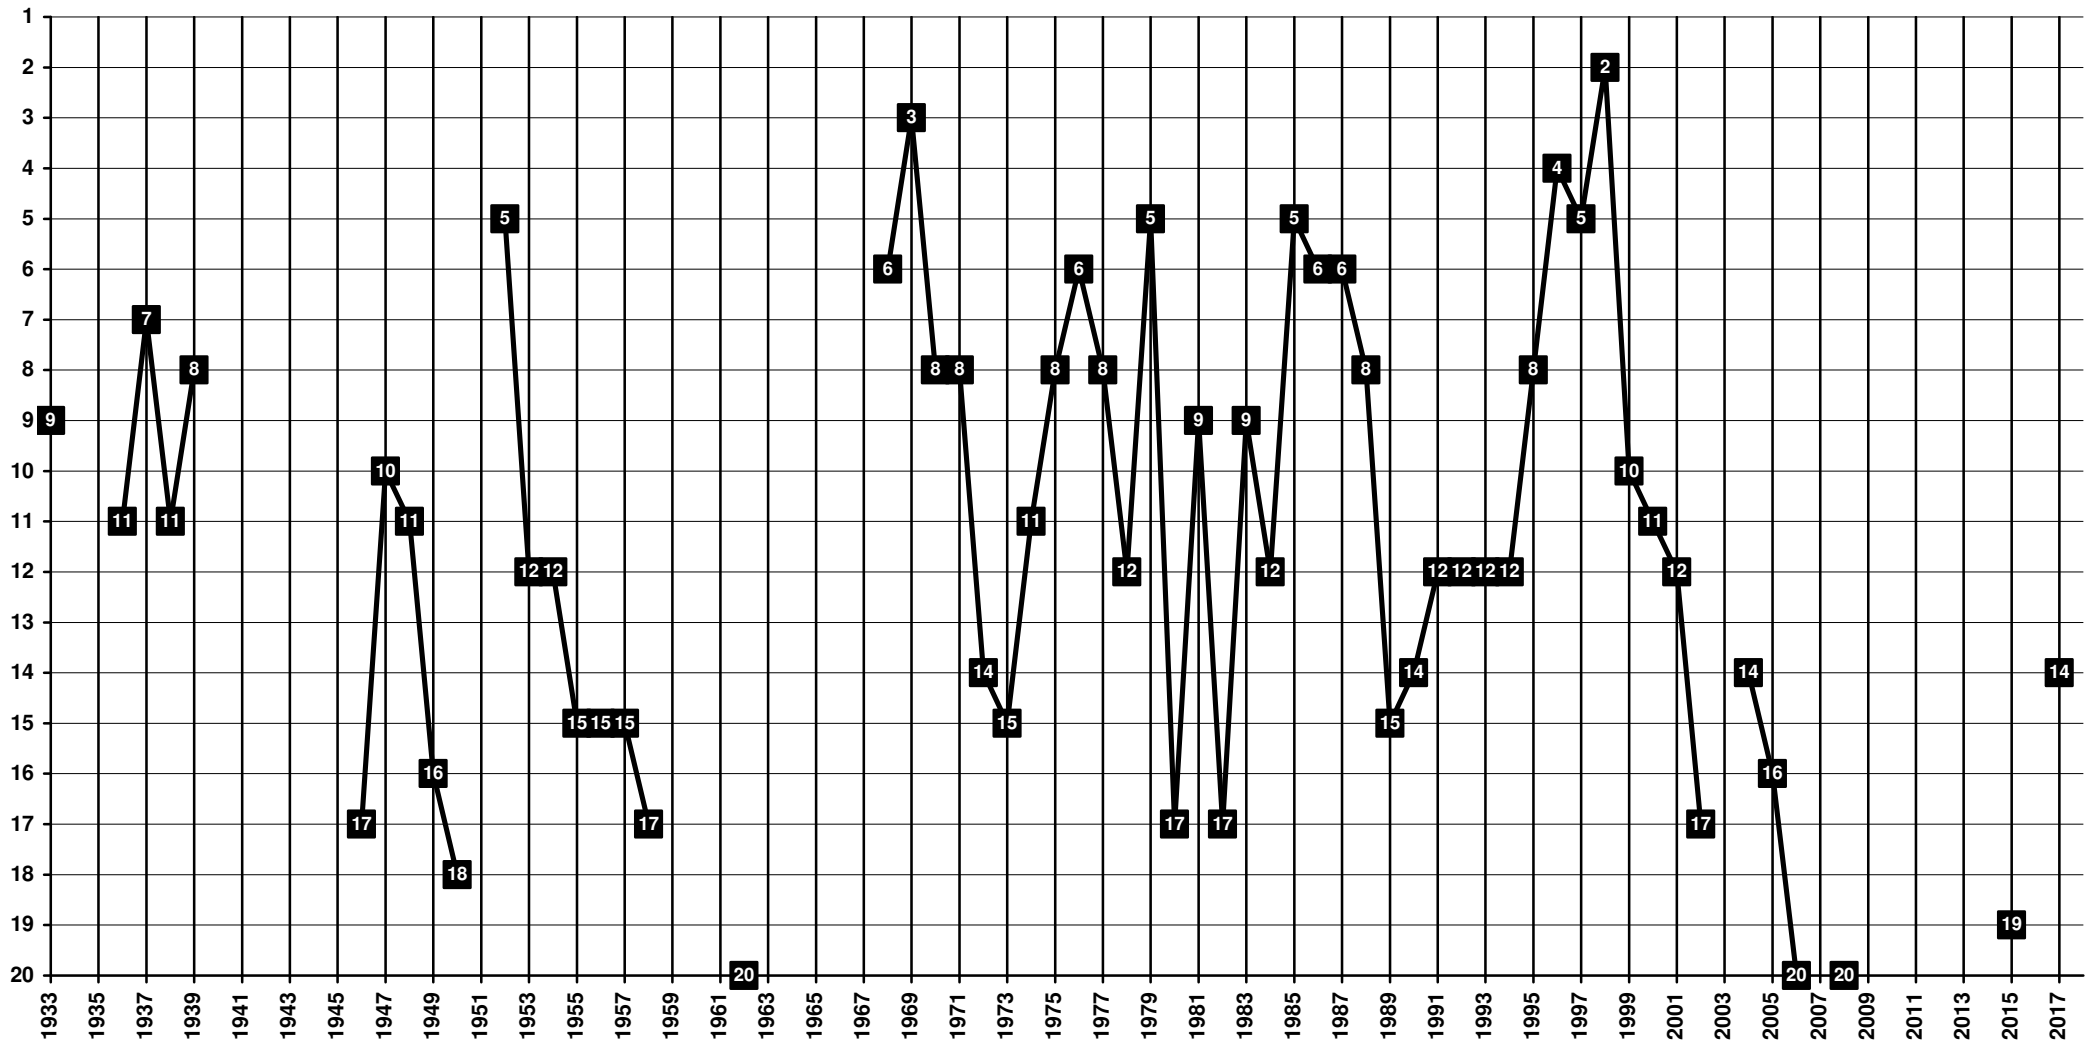

France - Tier 1 - Final Table Places

1919 CA Messin | 1934 CS Metz | 1936 **Football Club de Metz** – FCM [Metz, Moselle, Lorraine]