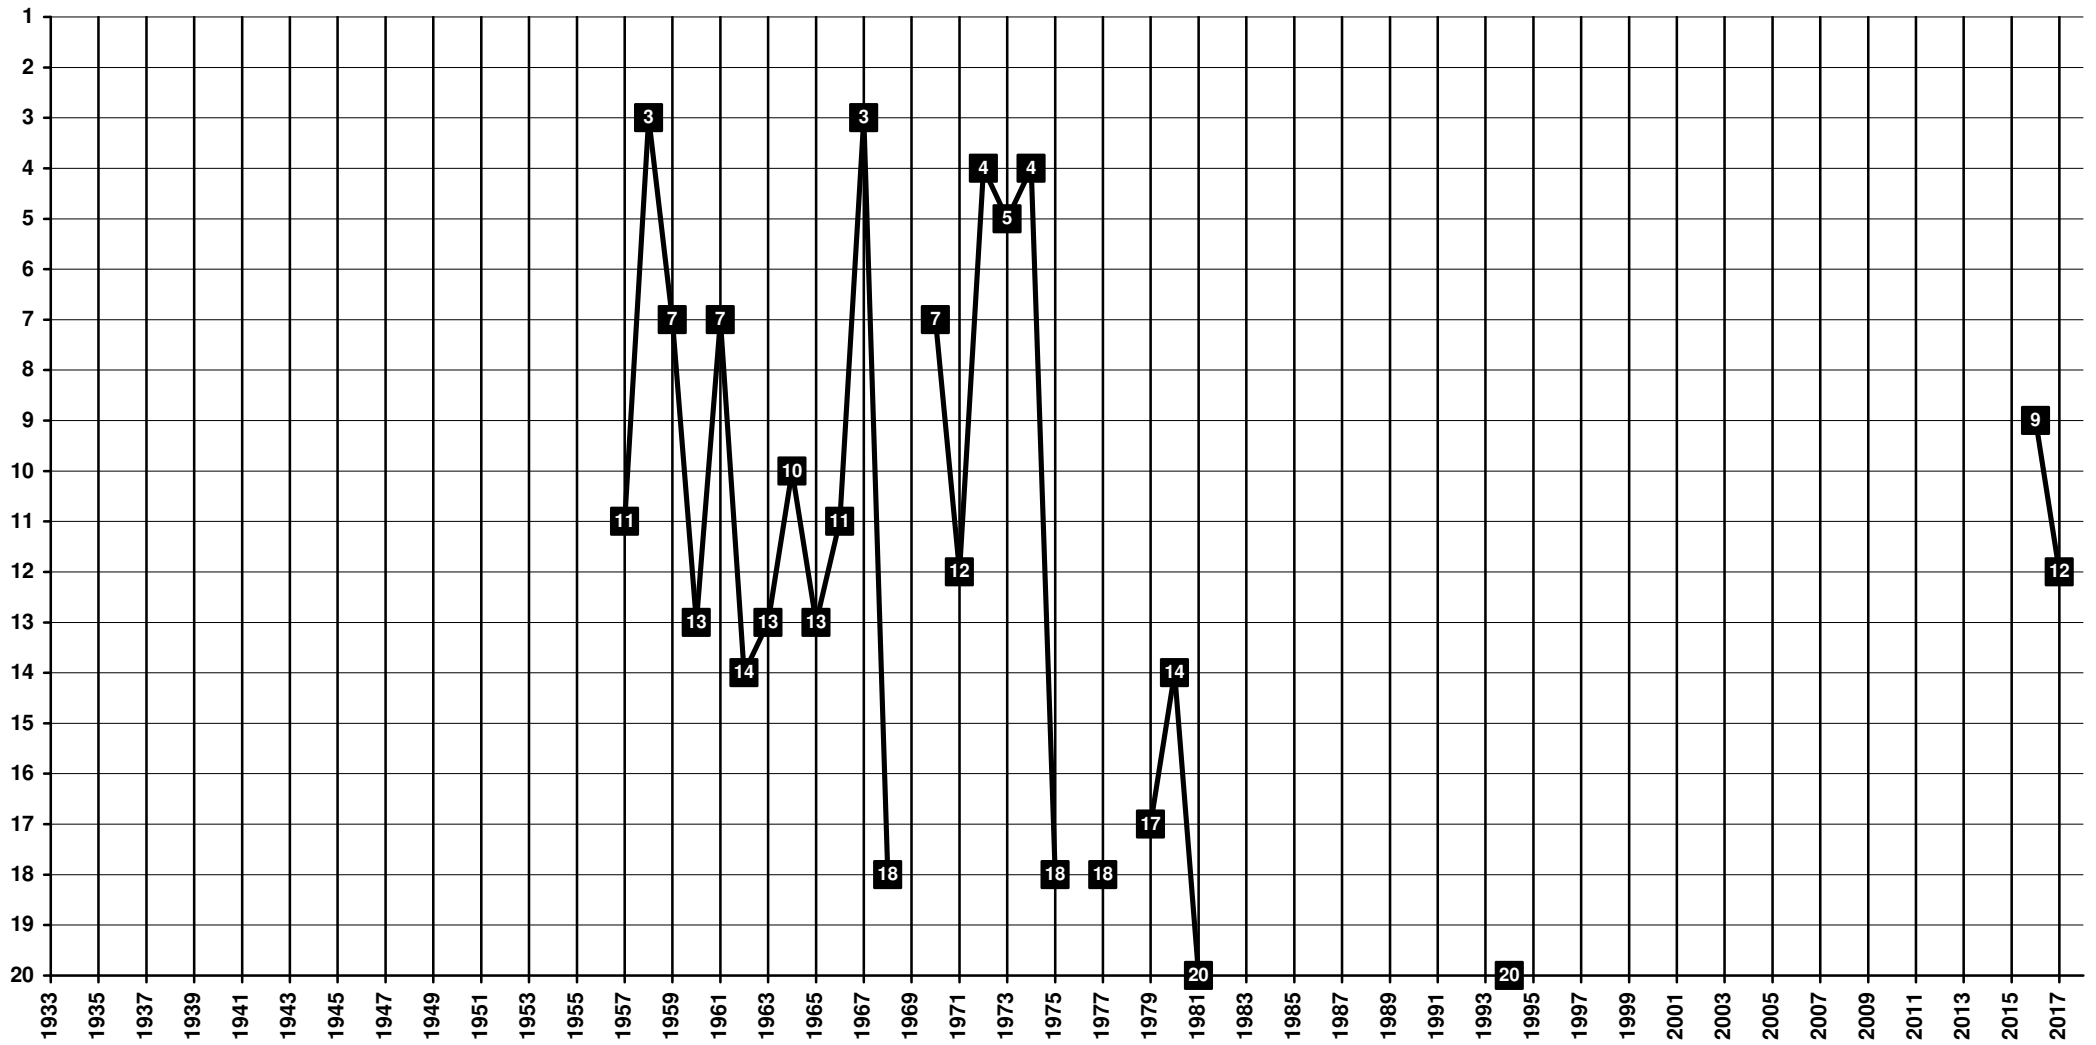

France - Tier 1 - Final Table Places

1919 **Angers Sporting Club de l'Ouest** – ASCO [Angers, Maine-et-Loire , Pays de la Loire]