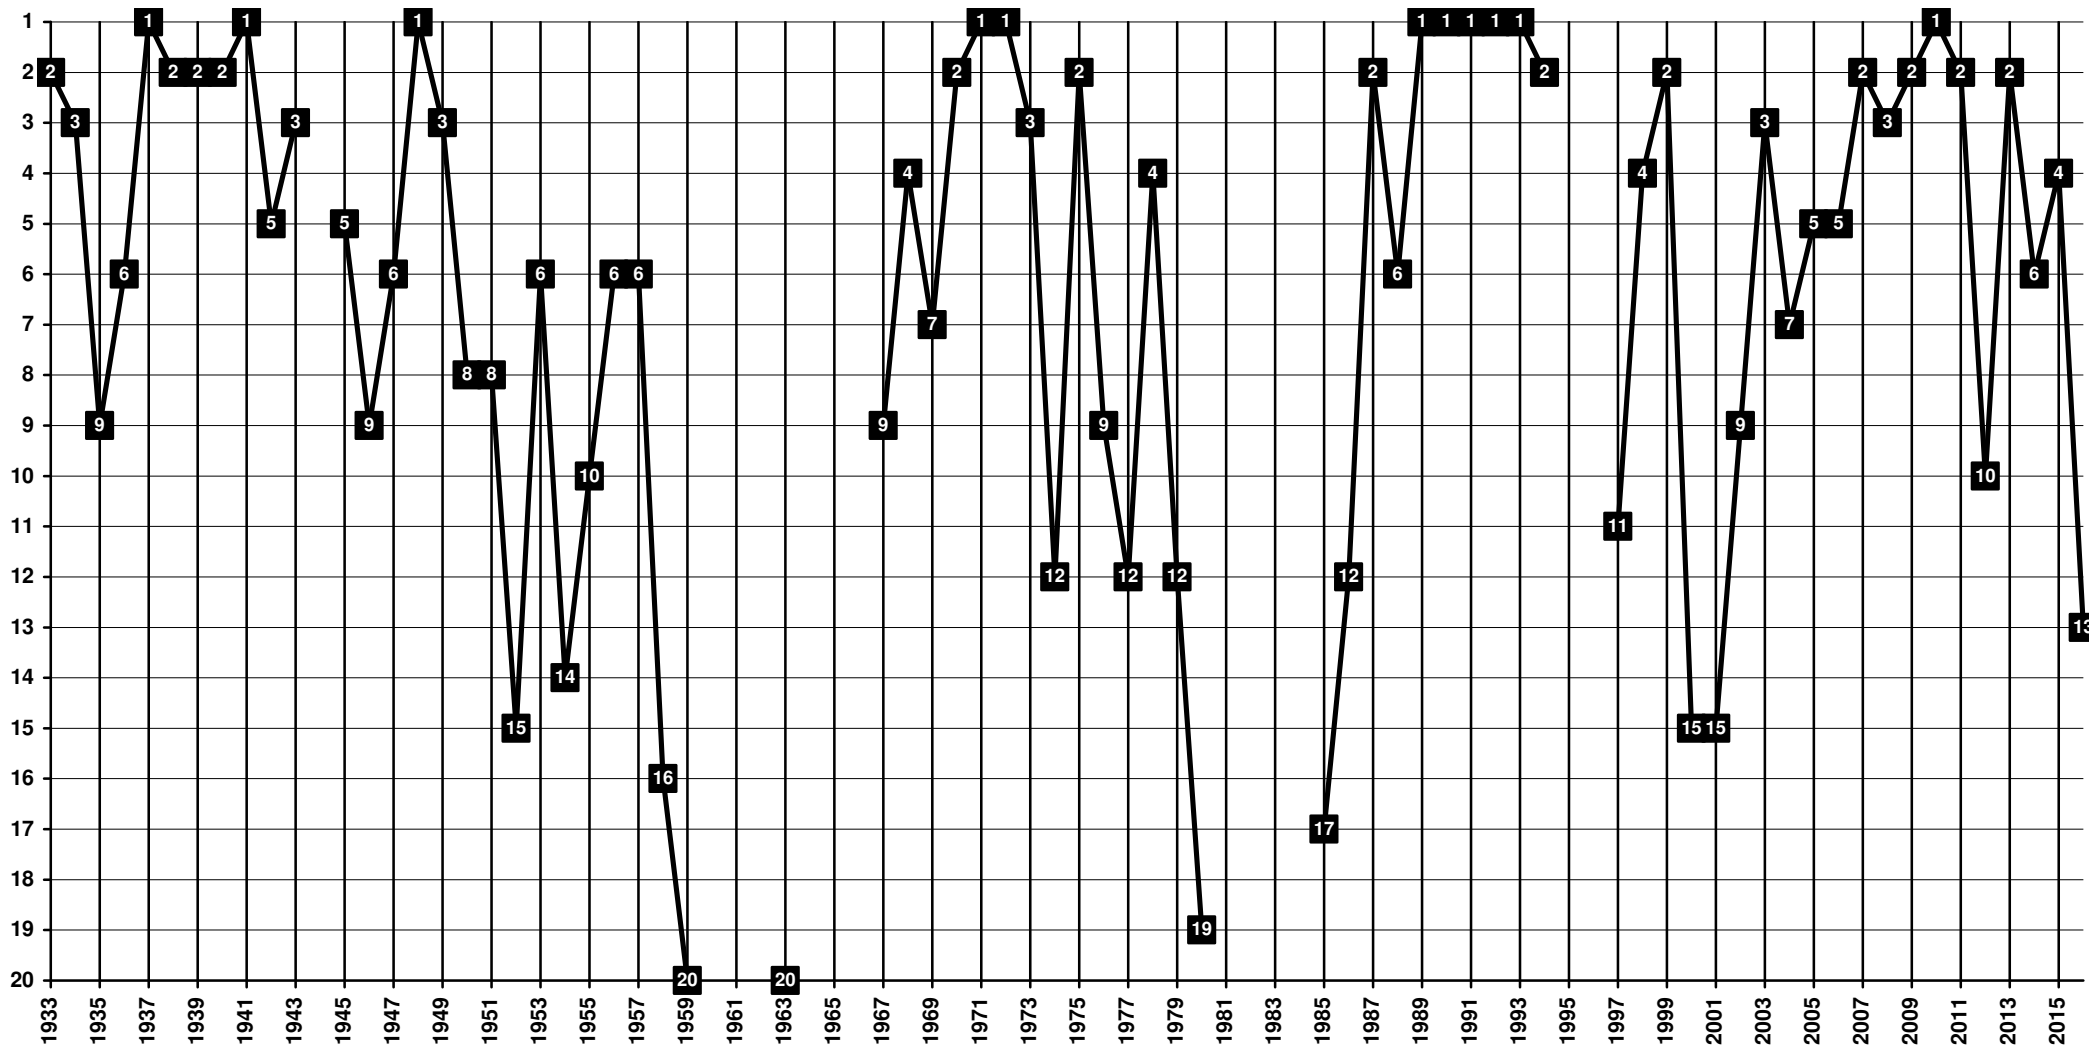

1899 **Olympique de Marseille** – OM [Marseille, Bouches-du-Rhône, Provence-Alpes-Côte d'Azur]