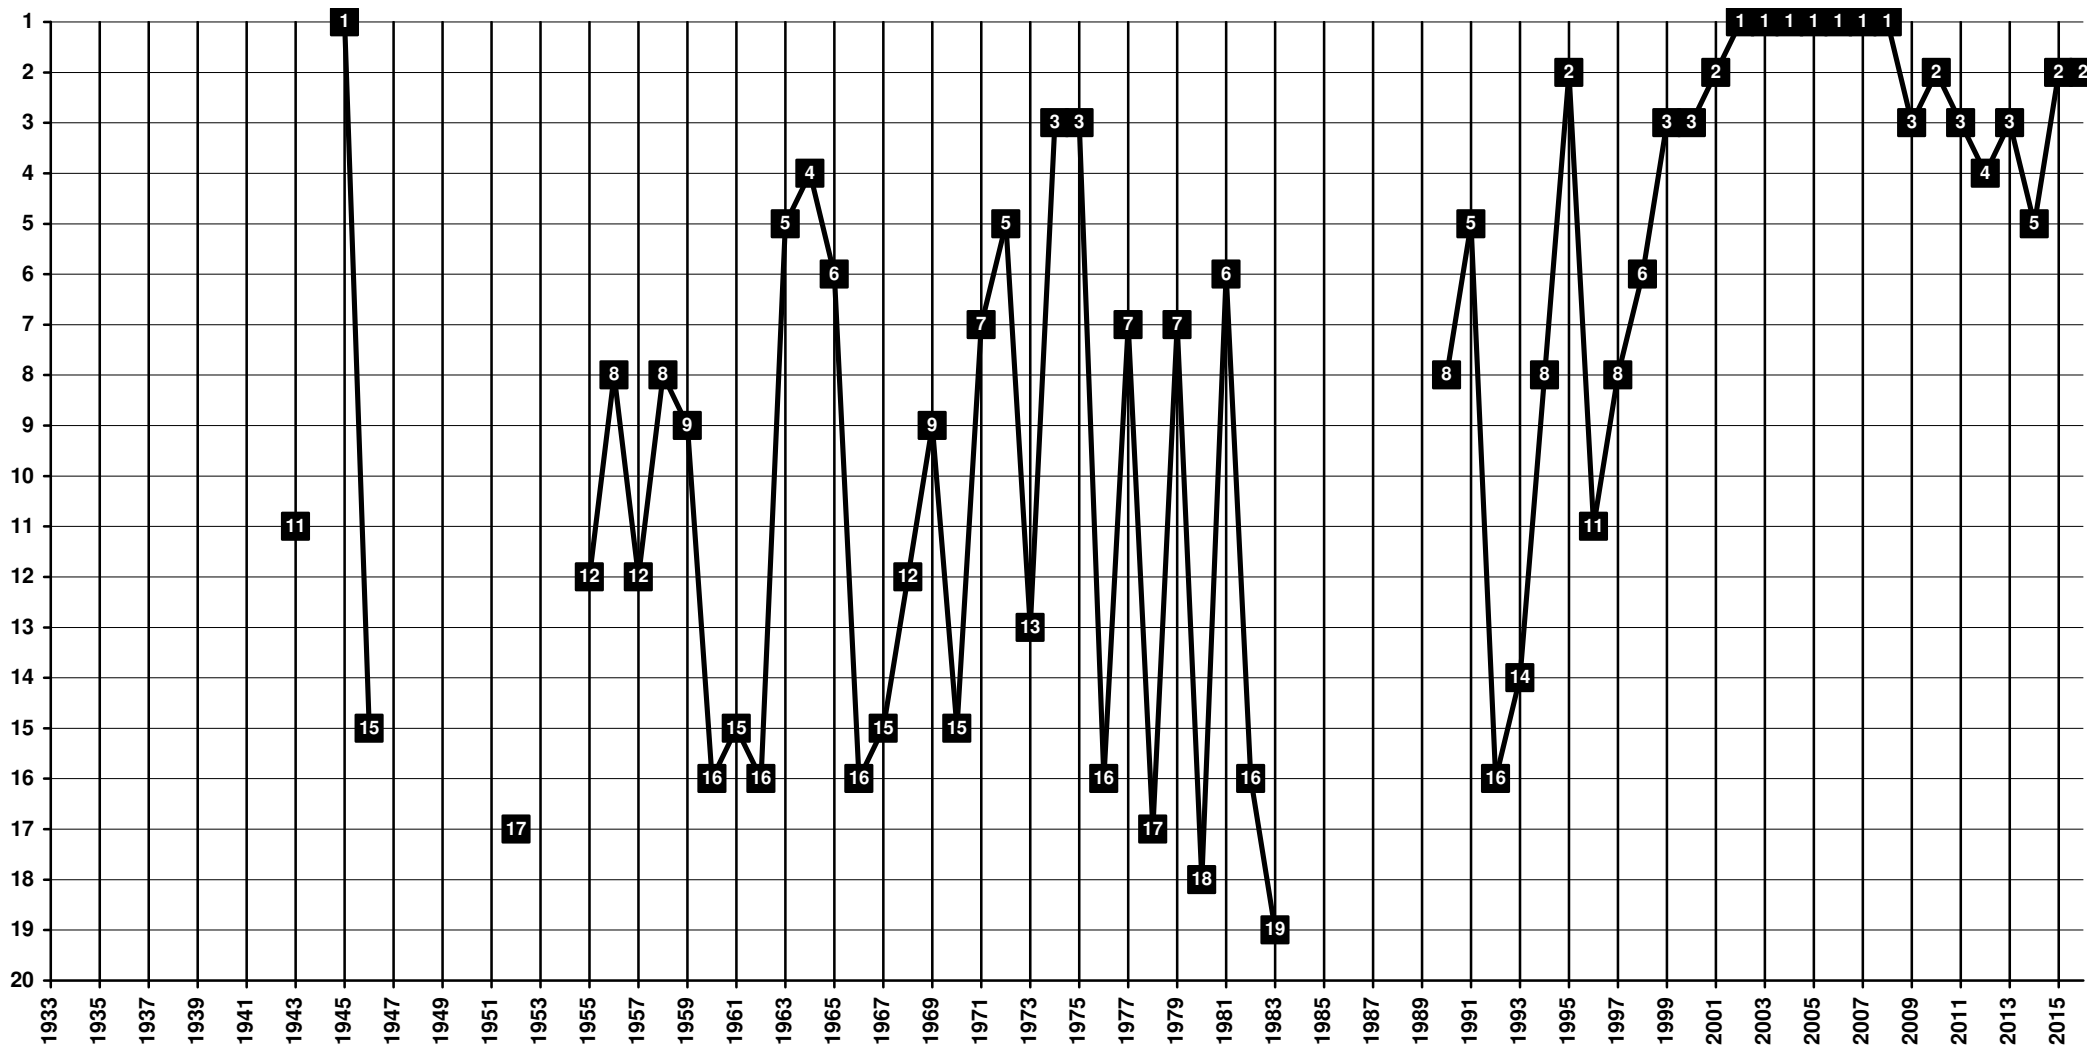

France - Tier 1 - Final Table Places

1926 **Football Club Lorient** – FCL [Lorient, Morbihan, Bretagne]

France - Tier 1 - Final Table Places

1899 Racing Club | 1910 Lyon Olympique Universitaire | 1950 **Olympique lyonnais** – OL [Lyon, Rhône, Rhône-Alpes]