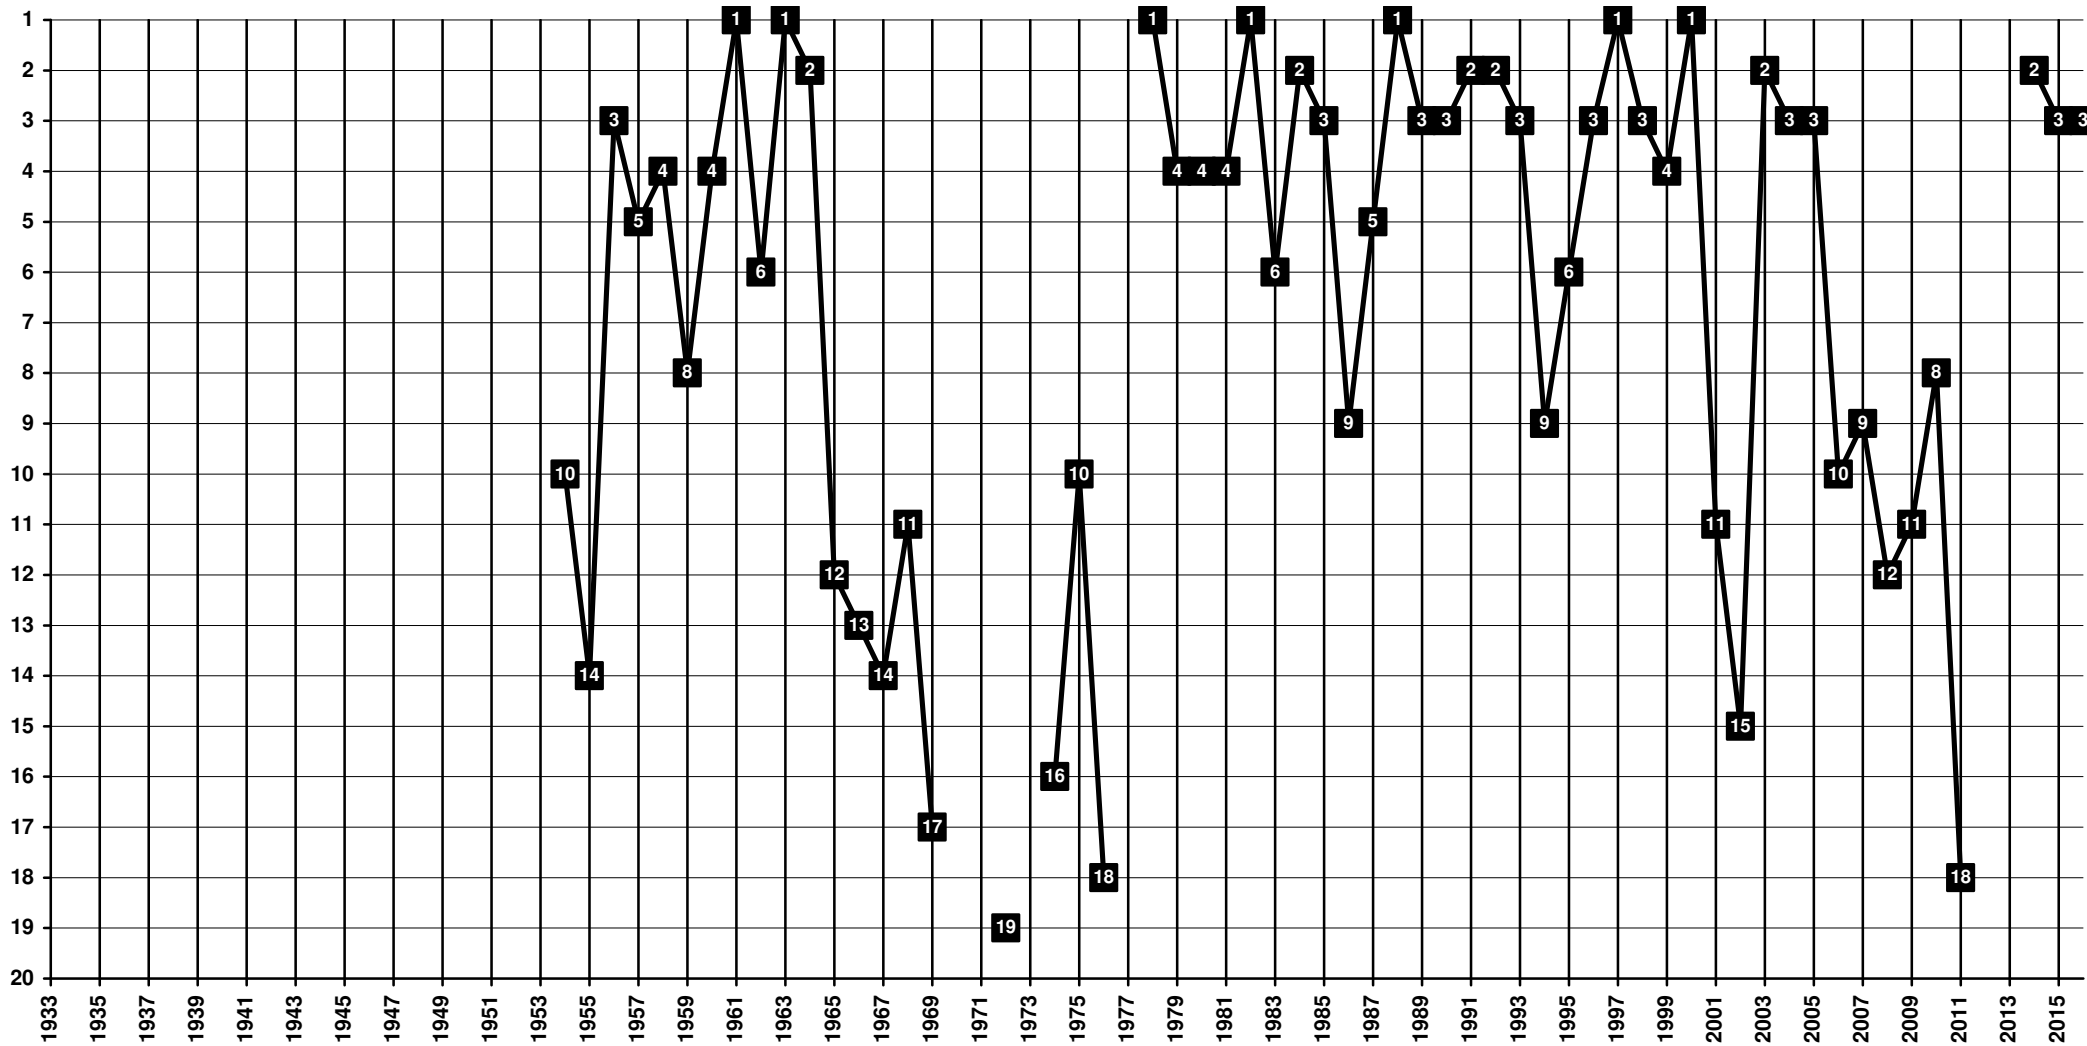

France - Tier 1 - Final Table Places

1924 **Association sportive Monaco Football Club** – ASM [Principauté de Monaco]