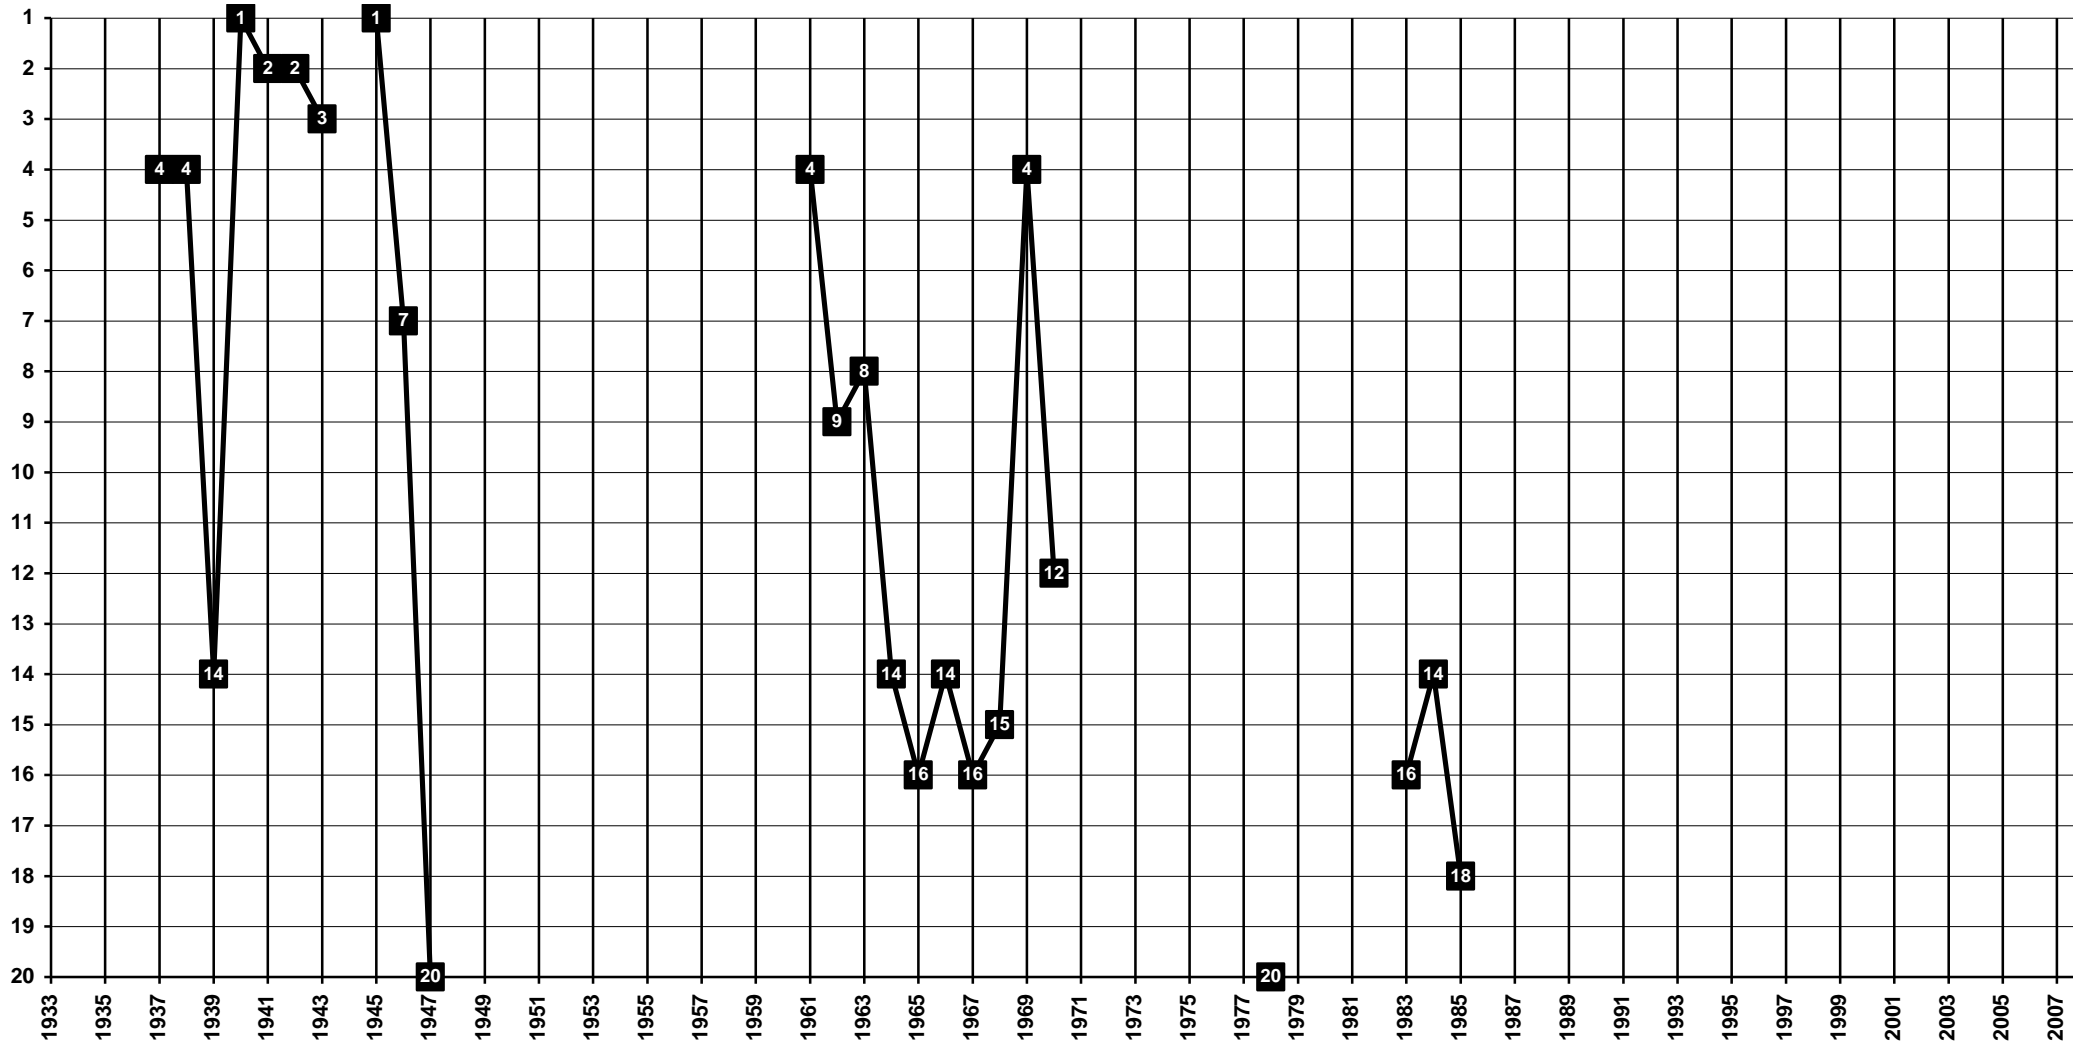

France - Tier 1 - Final Table Places

1899 FC rouennais | 1940 FC Rouen | 1995 FC Grand Rouen | 1997 Olympique du Grand Rouen | 2000 **Football Club de Rouen 1899** – FCR [Rouen, Seine-Maritime, Haute-Normandie]