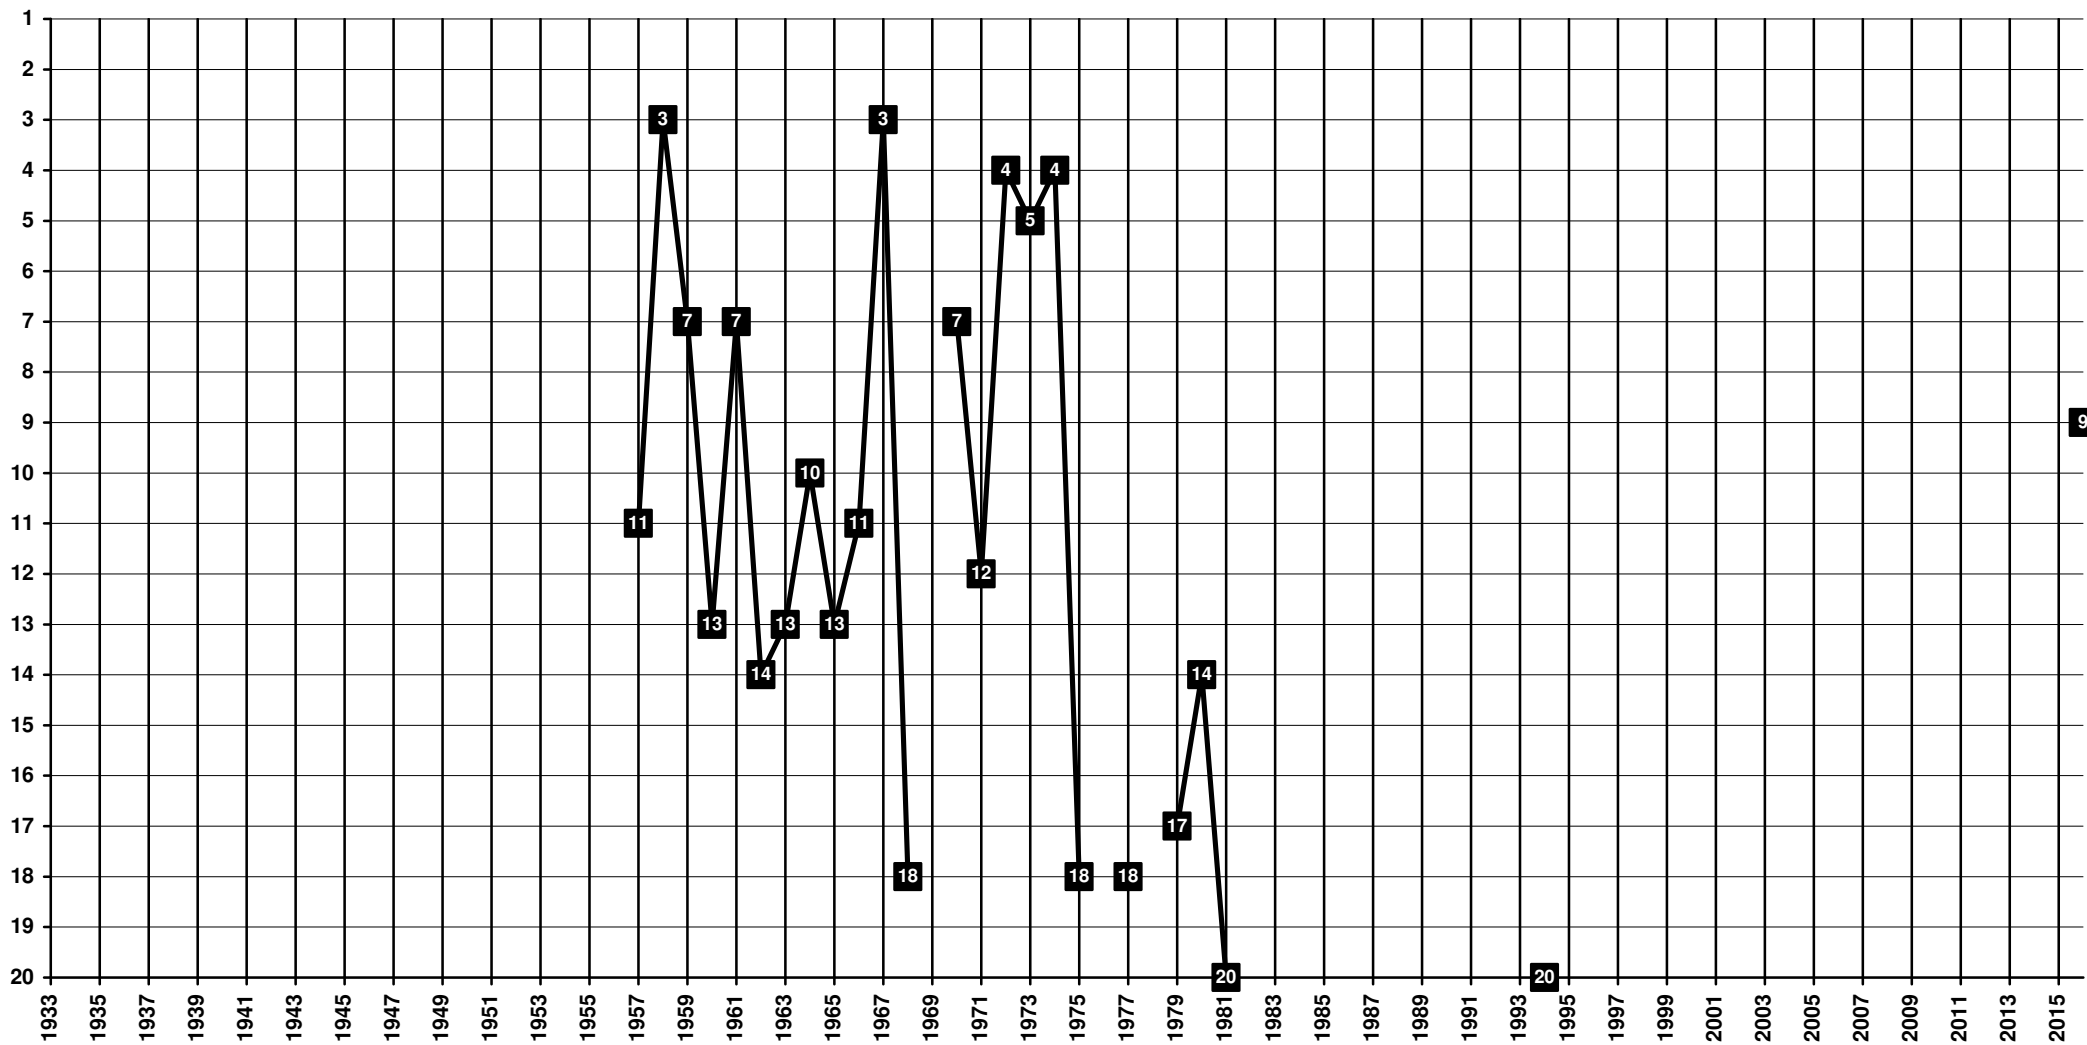

France - Tier 1 - Final Table Places

1919 **Angers Sporting Club de l'Ouest** – ASCO [Angers, Maine-et-Loire , Pays de la Loire]