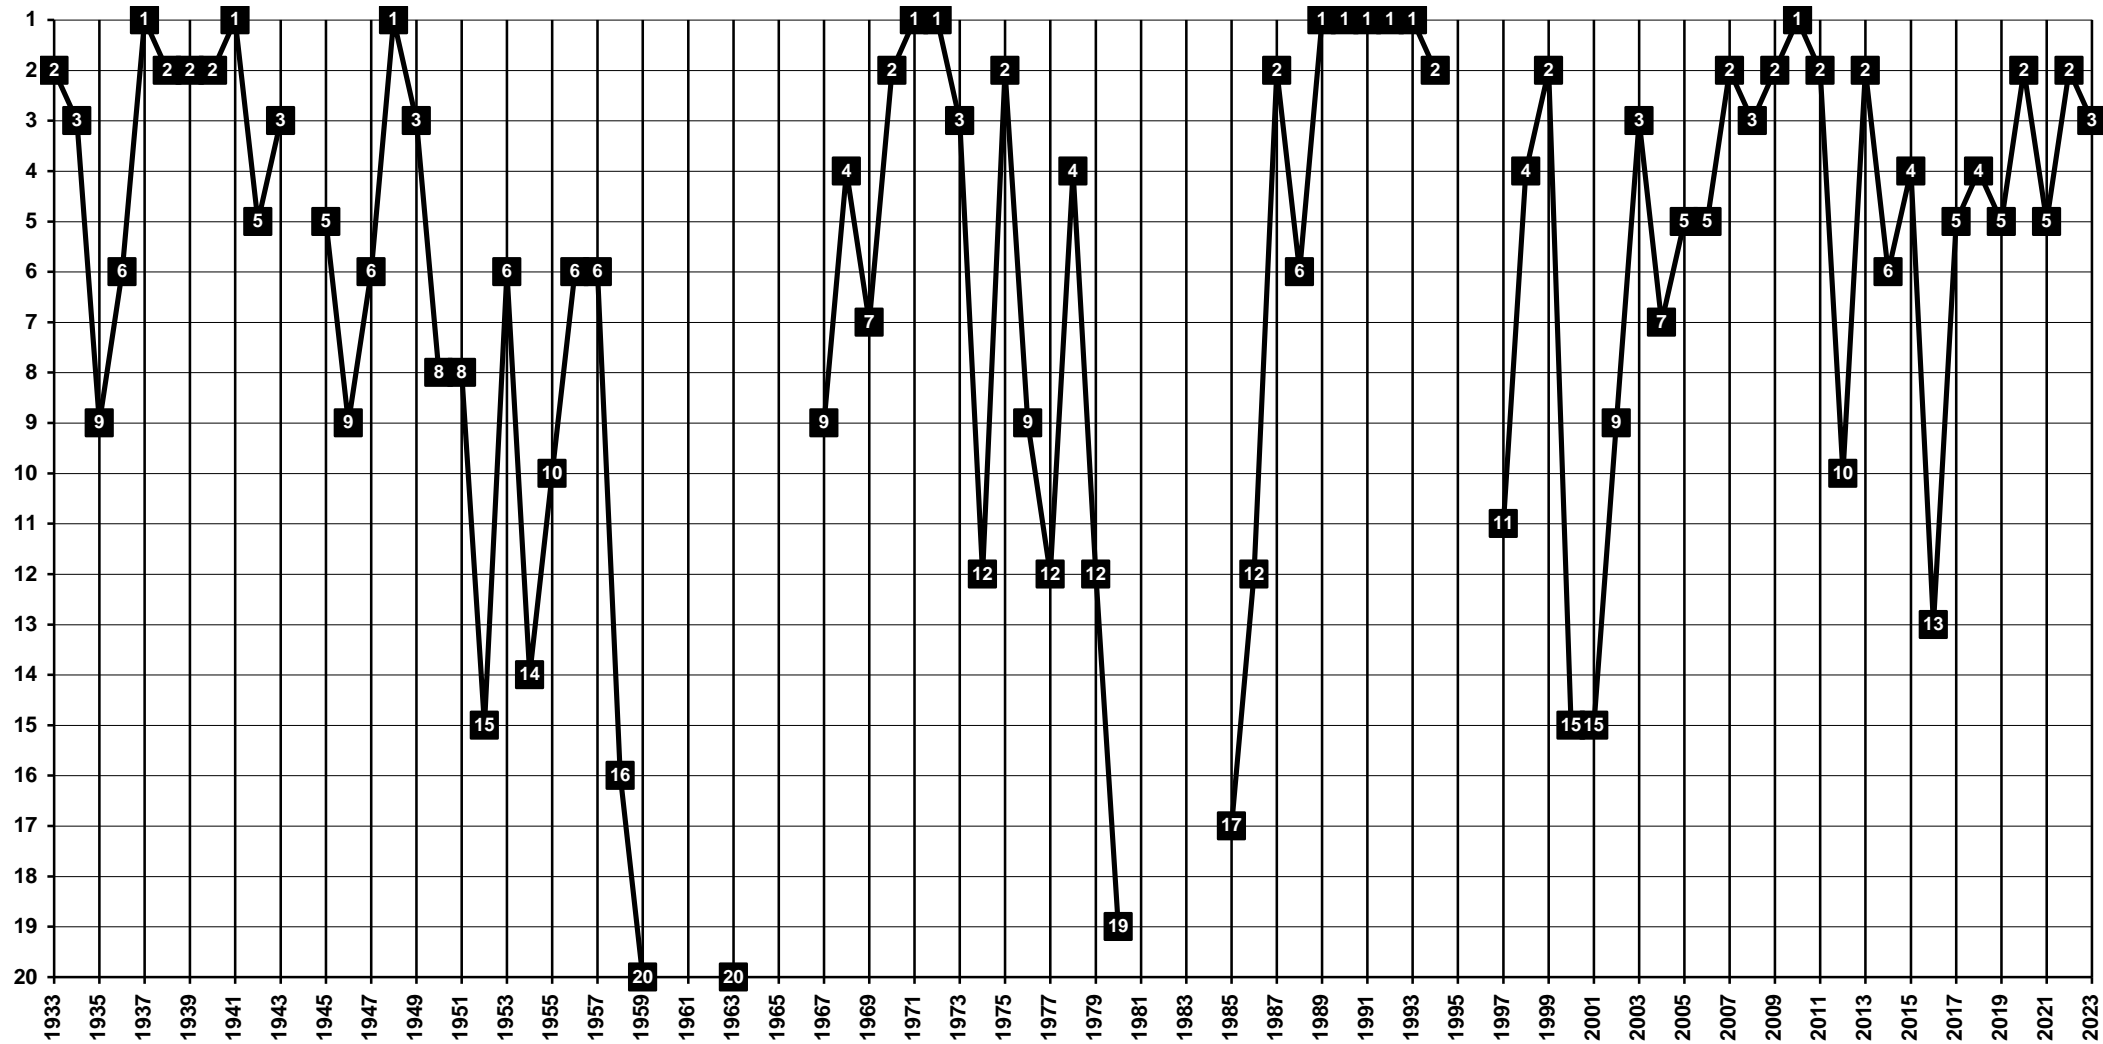

France - Tier 1 - Final Table Places

1899 **Olympique de Marseille** – OM [Marseille, Bouches-du-Rhône, Provence-Alpes-Côte d'Azur]