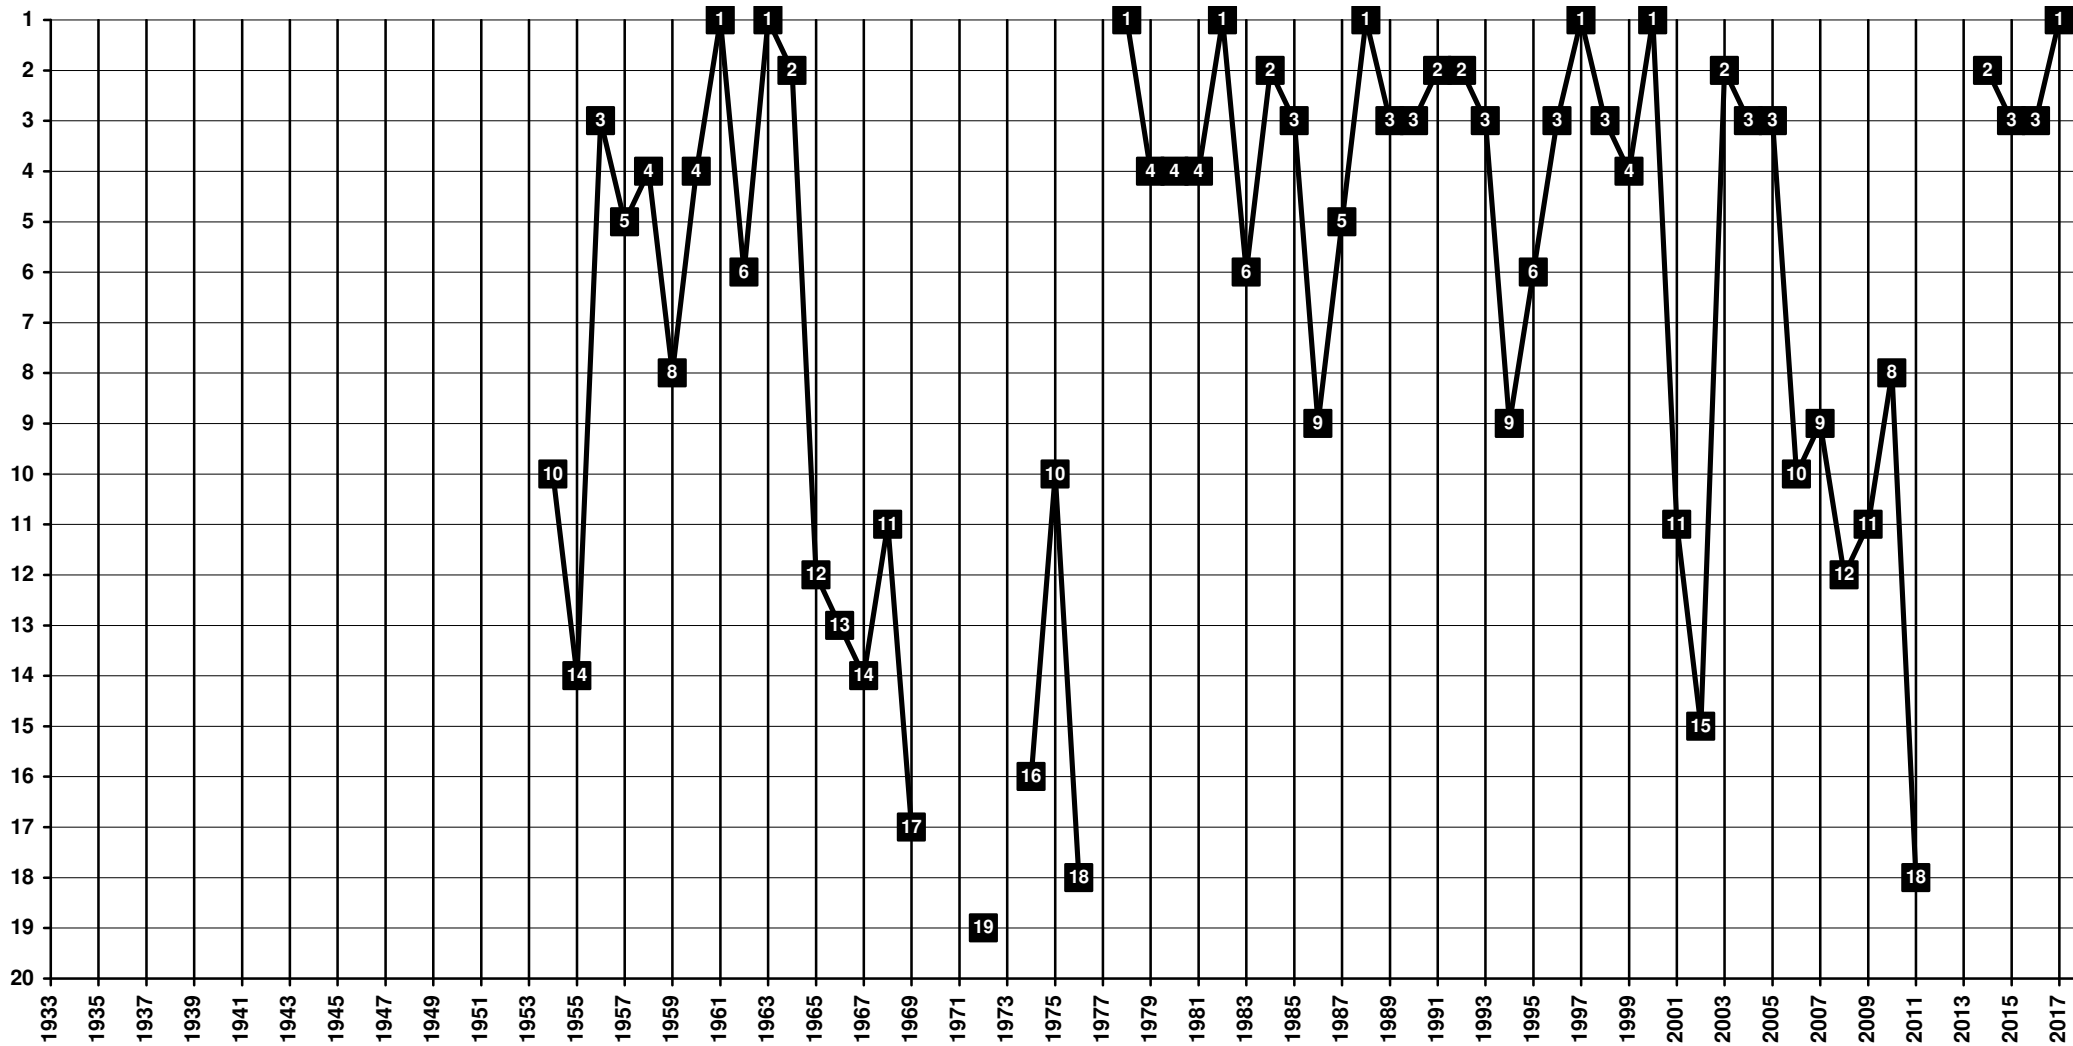

France - Tier 1 - Final Table Places

1924 **Association sportive Monaco Football Club** – ASM [Principauté de Monaco]