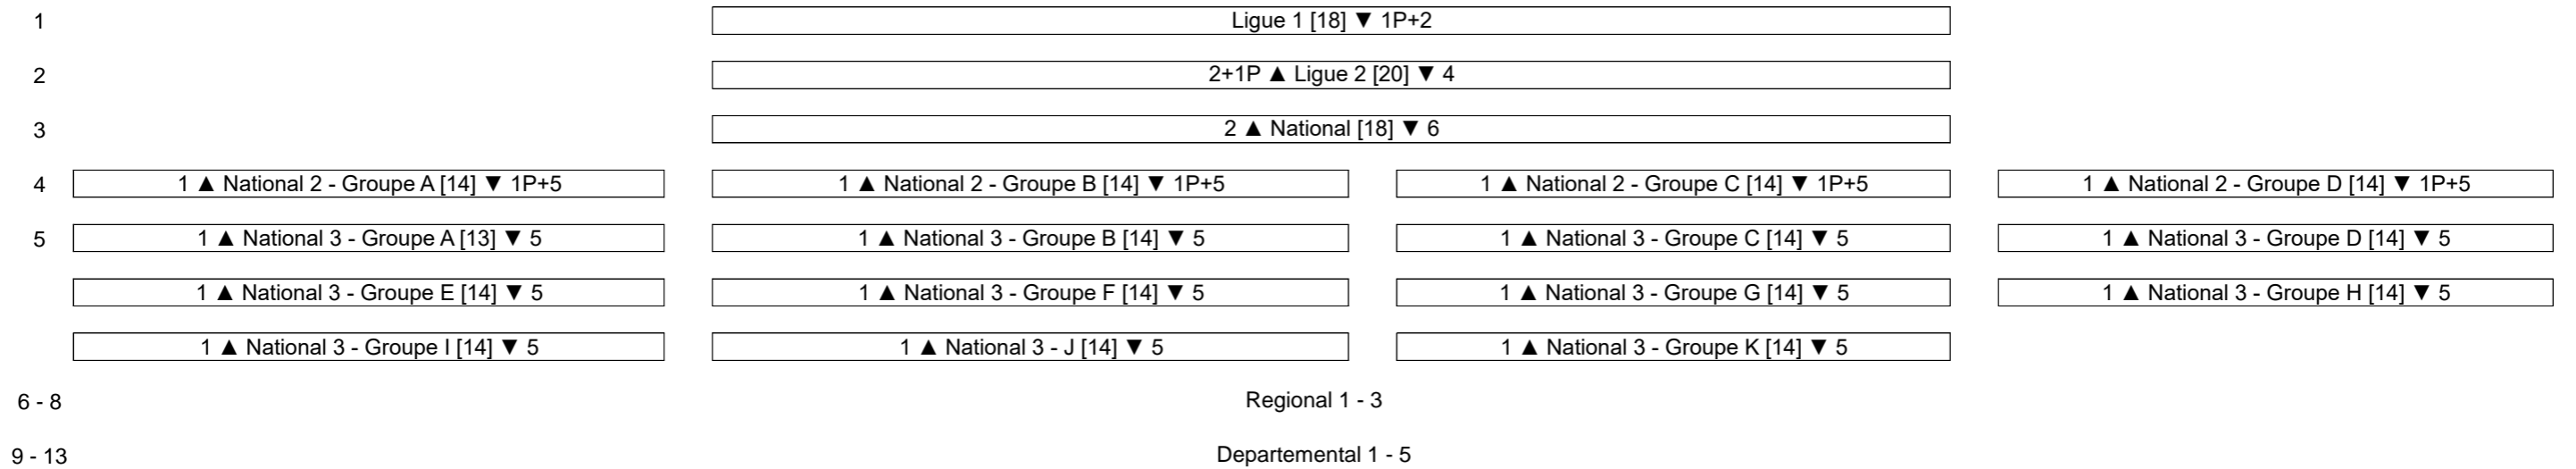

France - League Pyramid

Tier

▲ = Promotion ▼ = Relegation P = Playoff [] = Number of Clubs () = Number of Divisions

© by Soccer Library