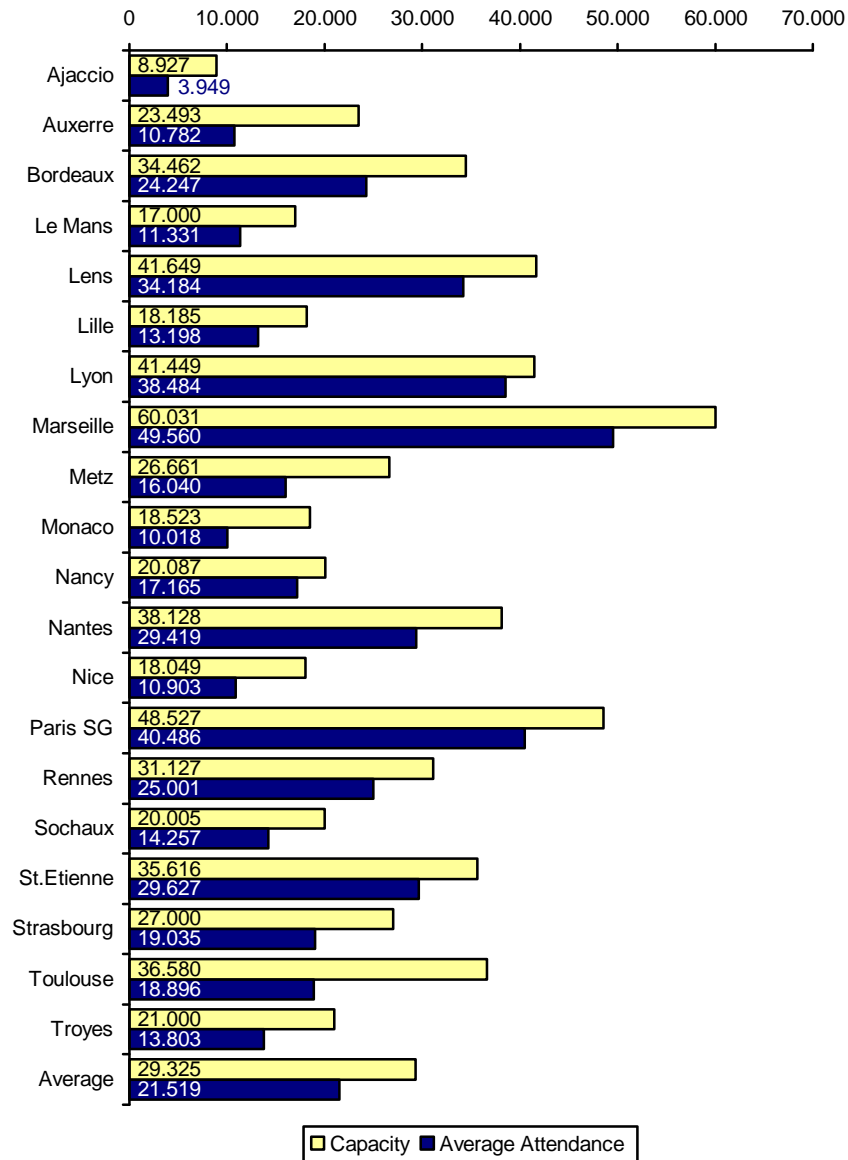

Ligue 1 - Season 2005/06

Capacity - Average Attendance