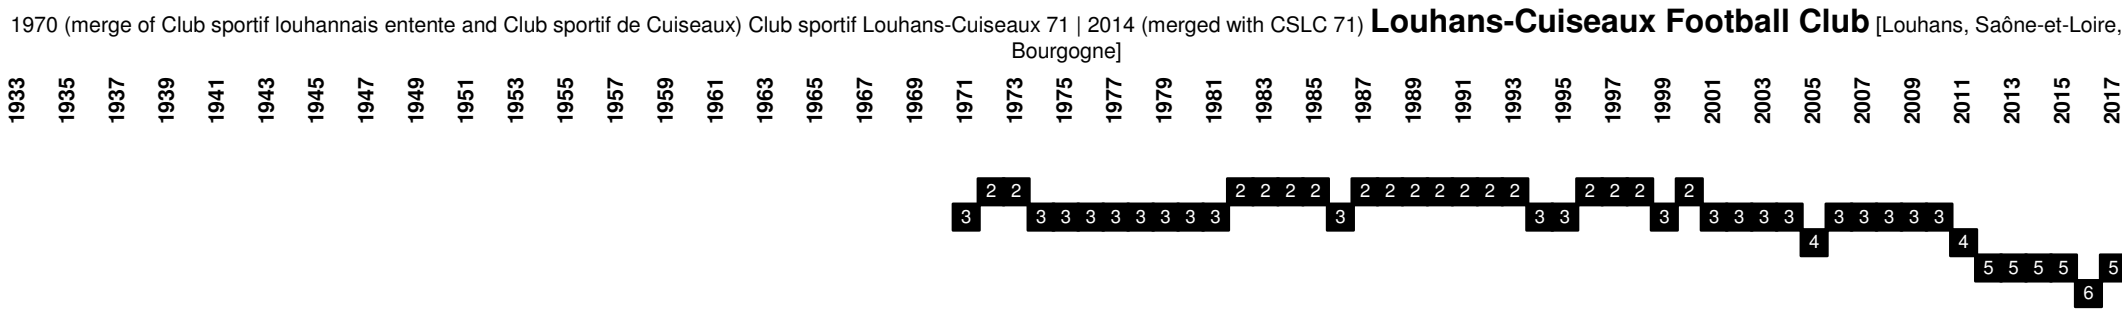

France - Divisional Movements