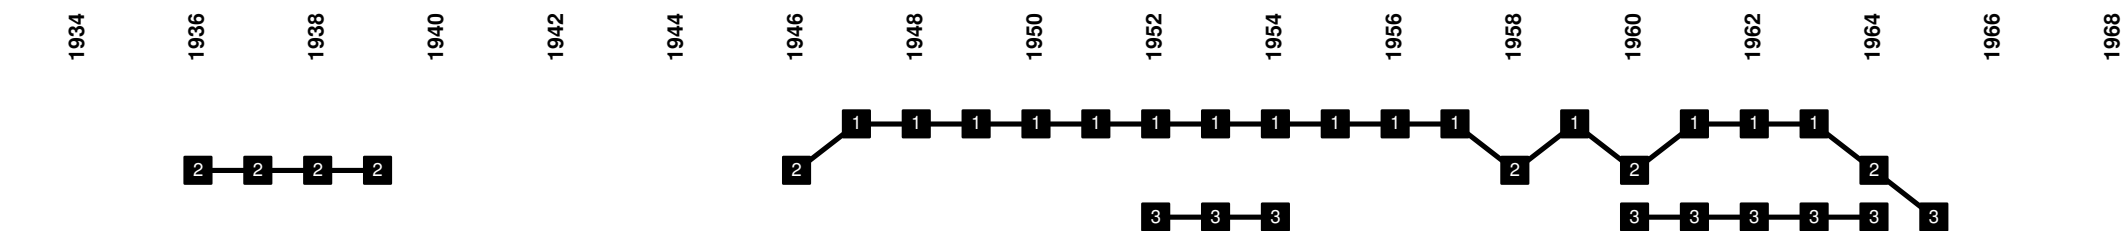

France - Divisional Movements

1901-1968 **Football Club de Nancy** – FCN [Nancy, Meurthe-et-Moselle, Lorraine]