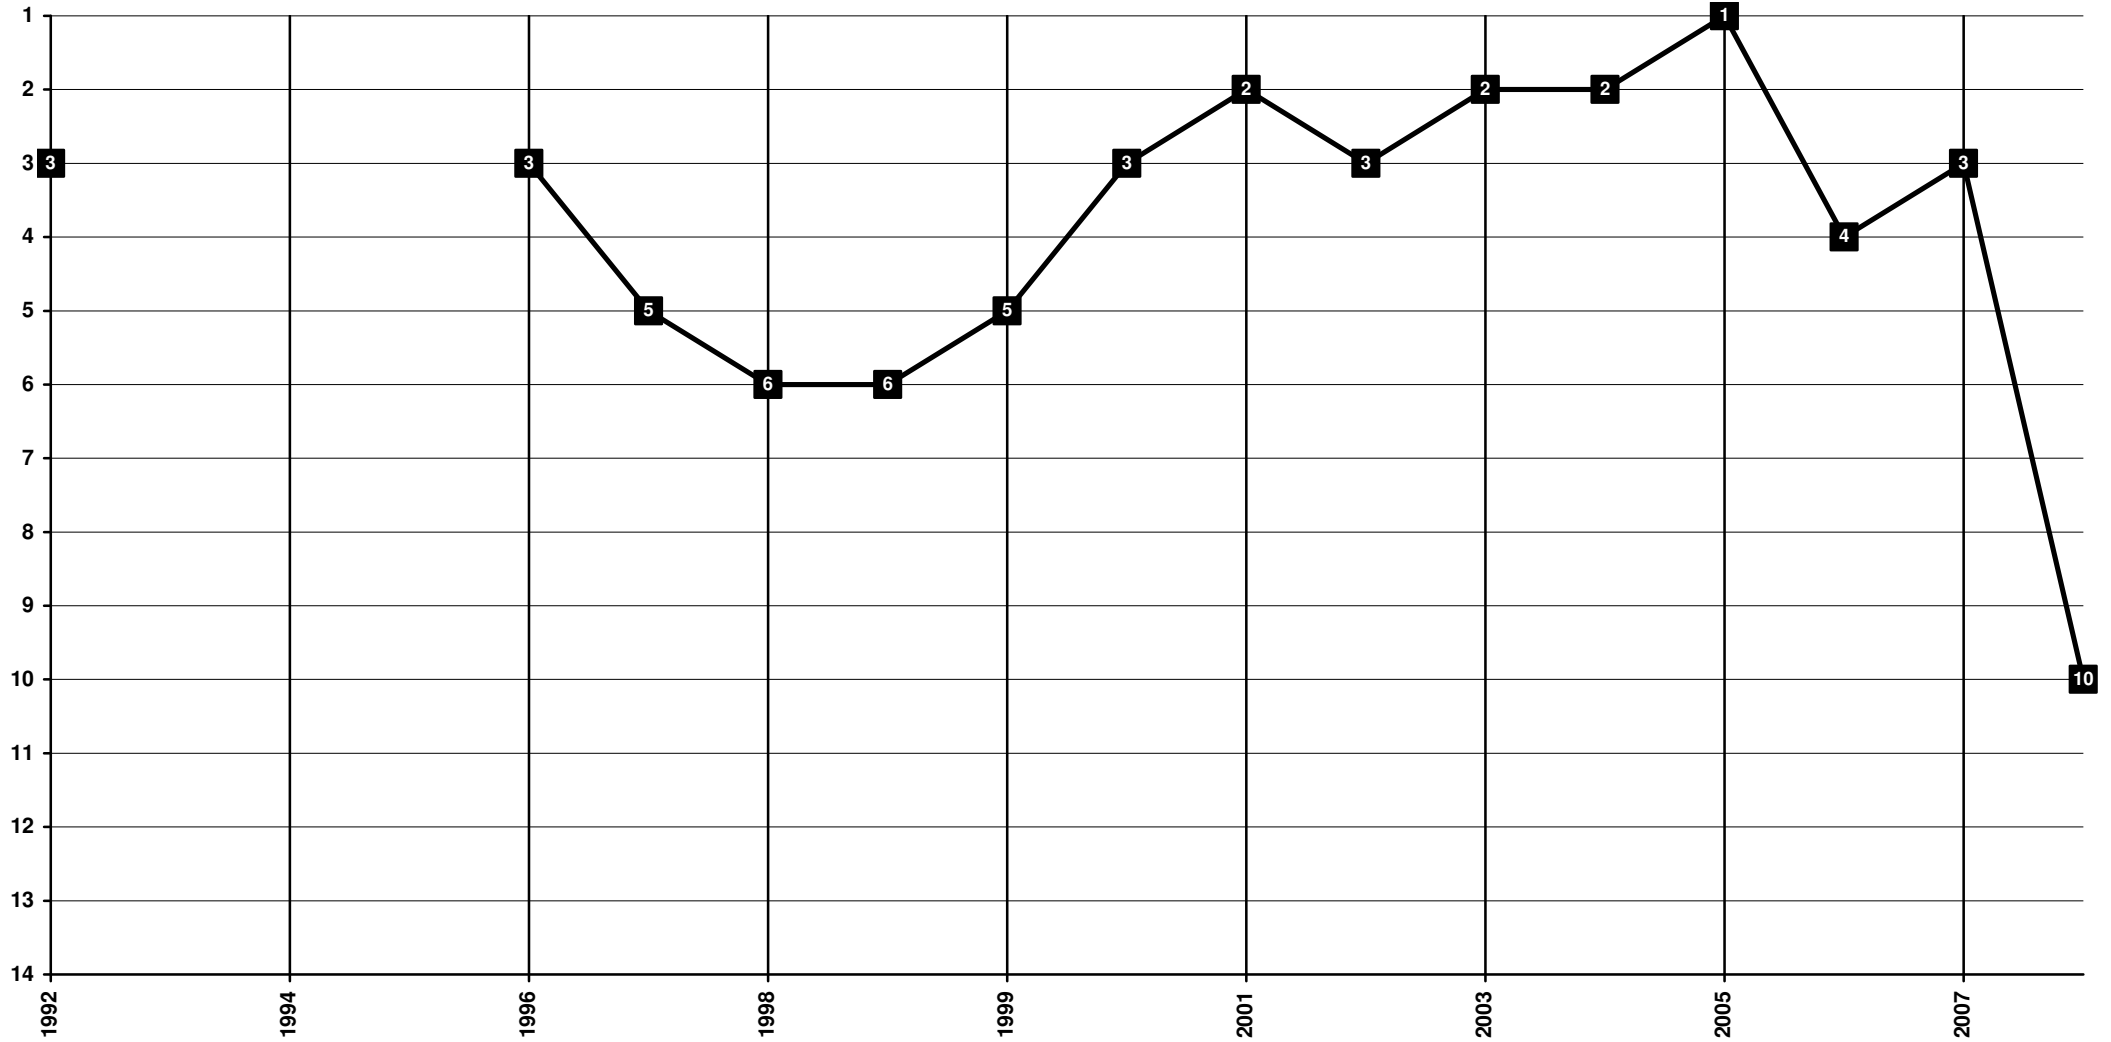

1998 **Levadia Maardu** (1999 merged with Sadam Tallinn) | 2004 **Levadia Tallinn** (merged after 2017 season with Infonet Tallinn) [Tallinn]

Estonia - Tier 1 - Final Table Places

Estonia - Tier 1 - Final Table Places

1991-1998 **Sadam Tallinn** [Tallinn]

Estonia - Tier 1 - Final Table Places

1951 TVMK Tallinn | 1992 TVMV Tallinn | 1995 Tevalte-Marlekor Tallinn | 1996 Marlekor Tallinn | 1997-2008 TVMK Tallinn [Tallinn]