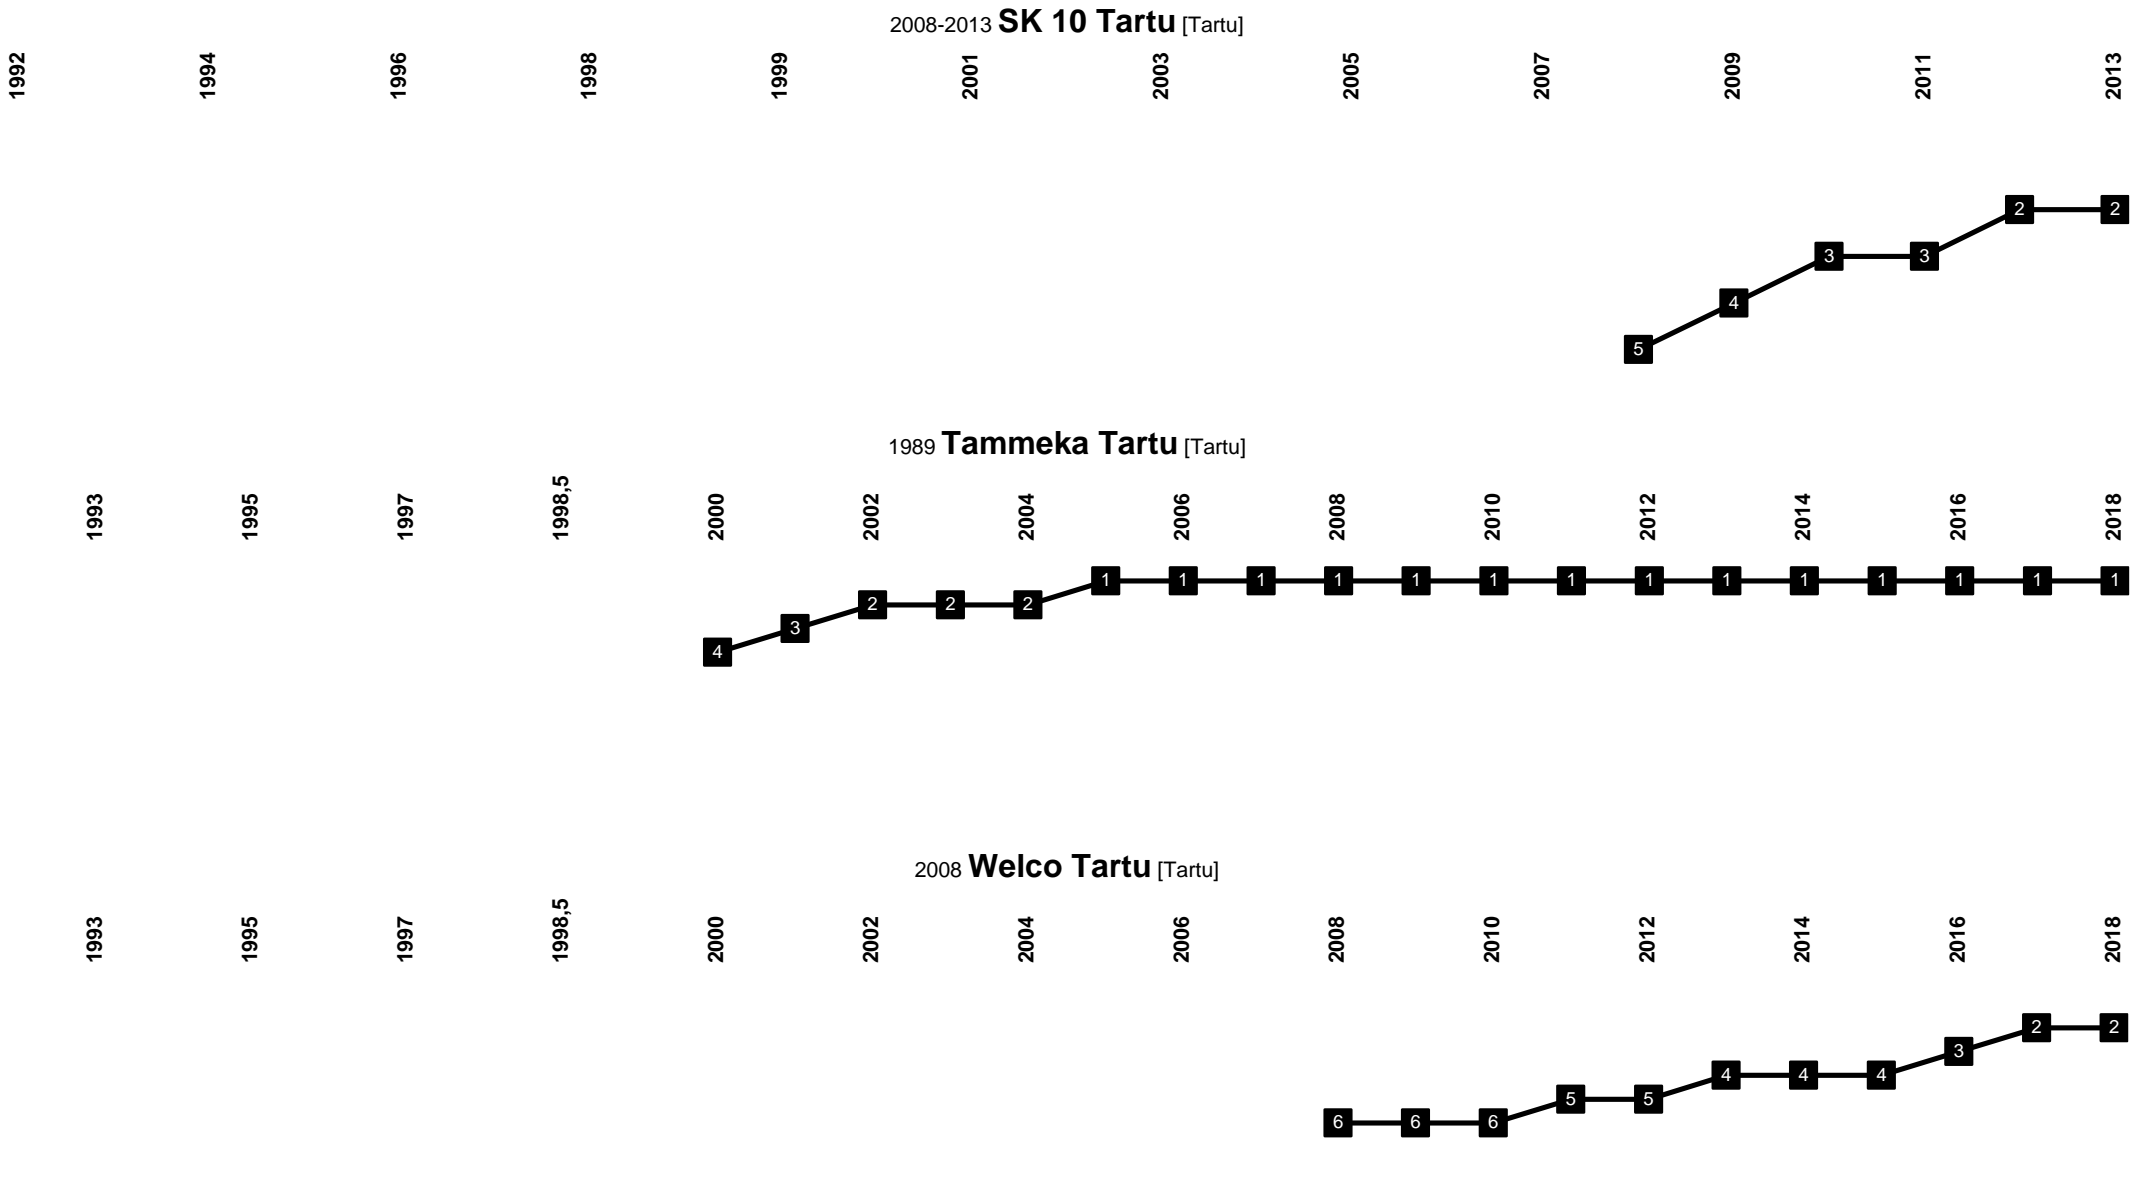

Estonia - Divisional Movements