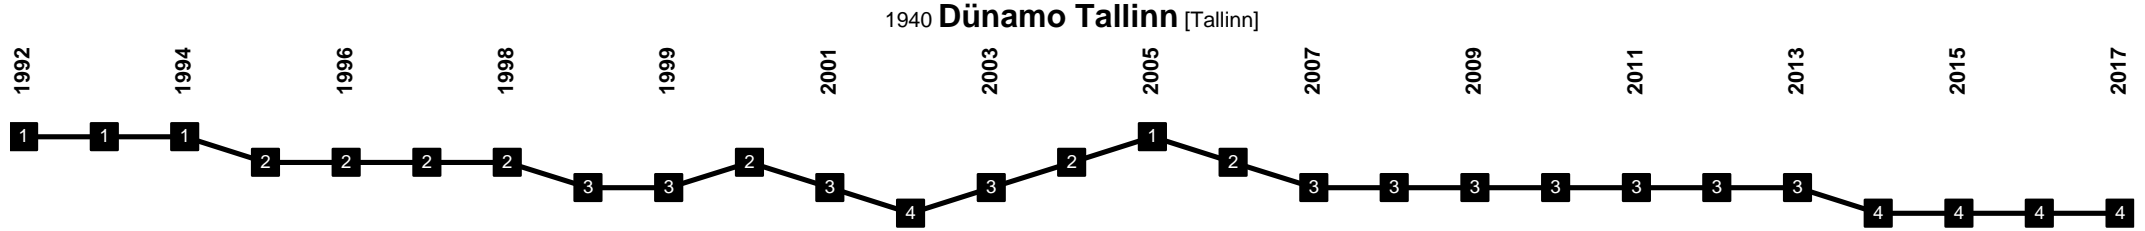

Estonia - Divisional Movements