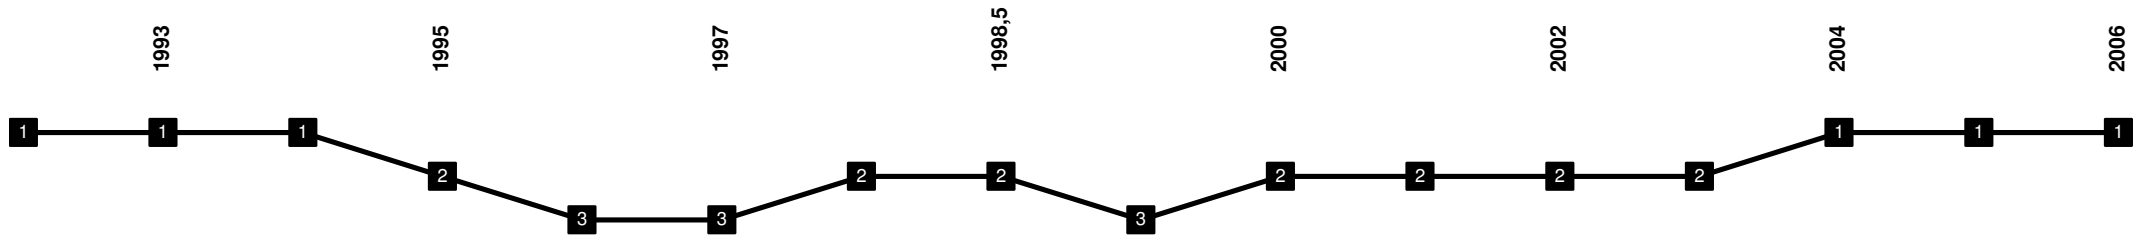

1990 **Merkuur Tartu** | 2006 **Maag Tartu** (2006 merged with Tammeka Tartu) [Tartu]