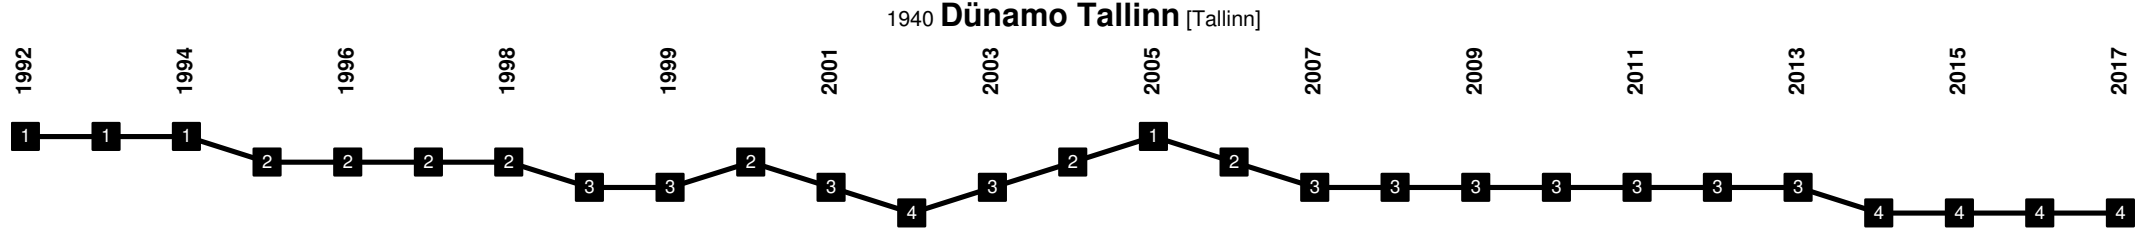

Estonia - Divisional Movements