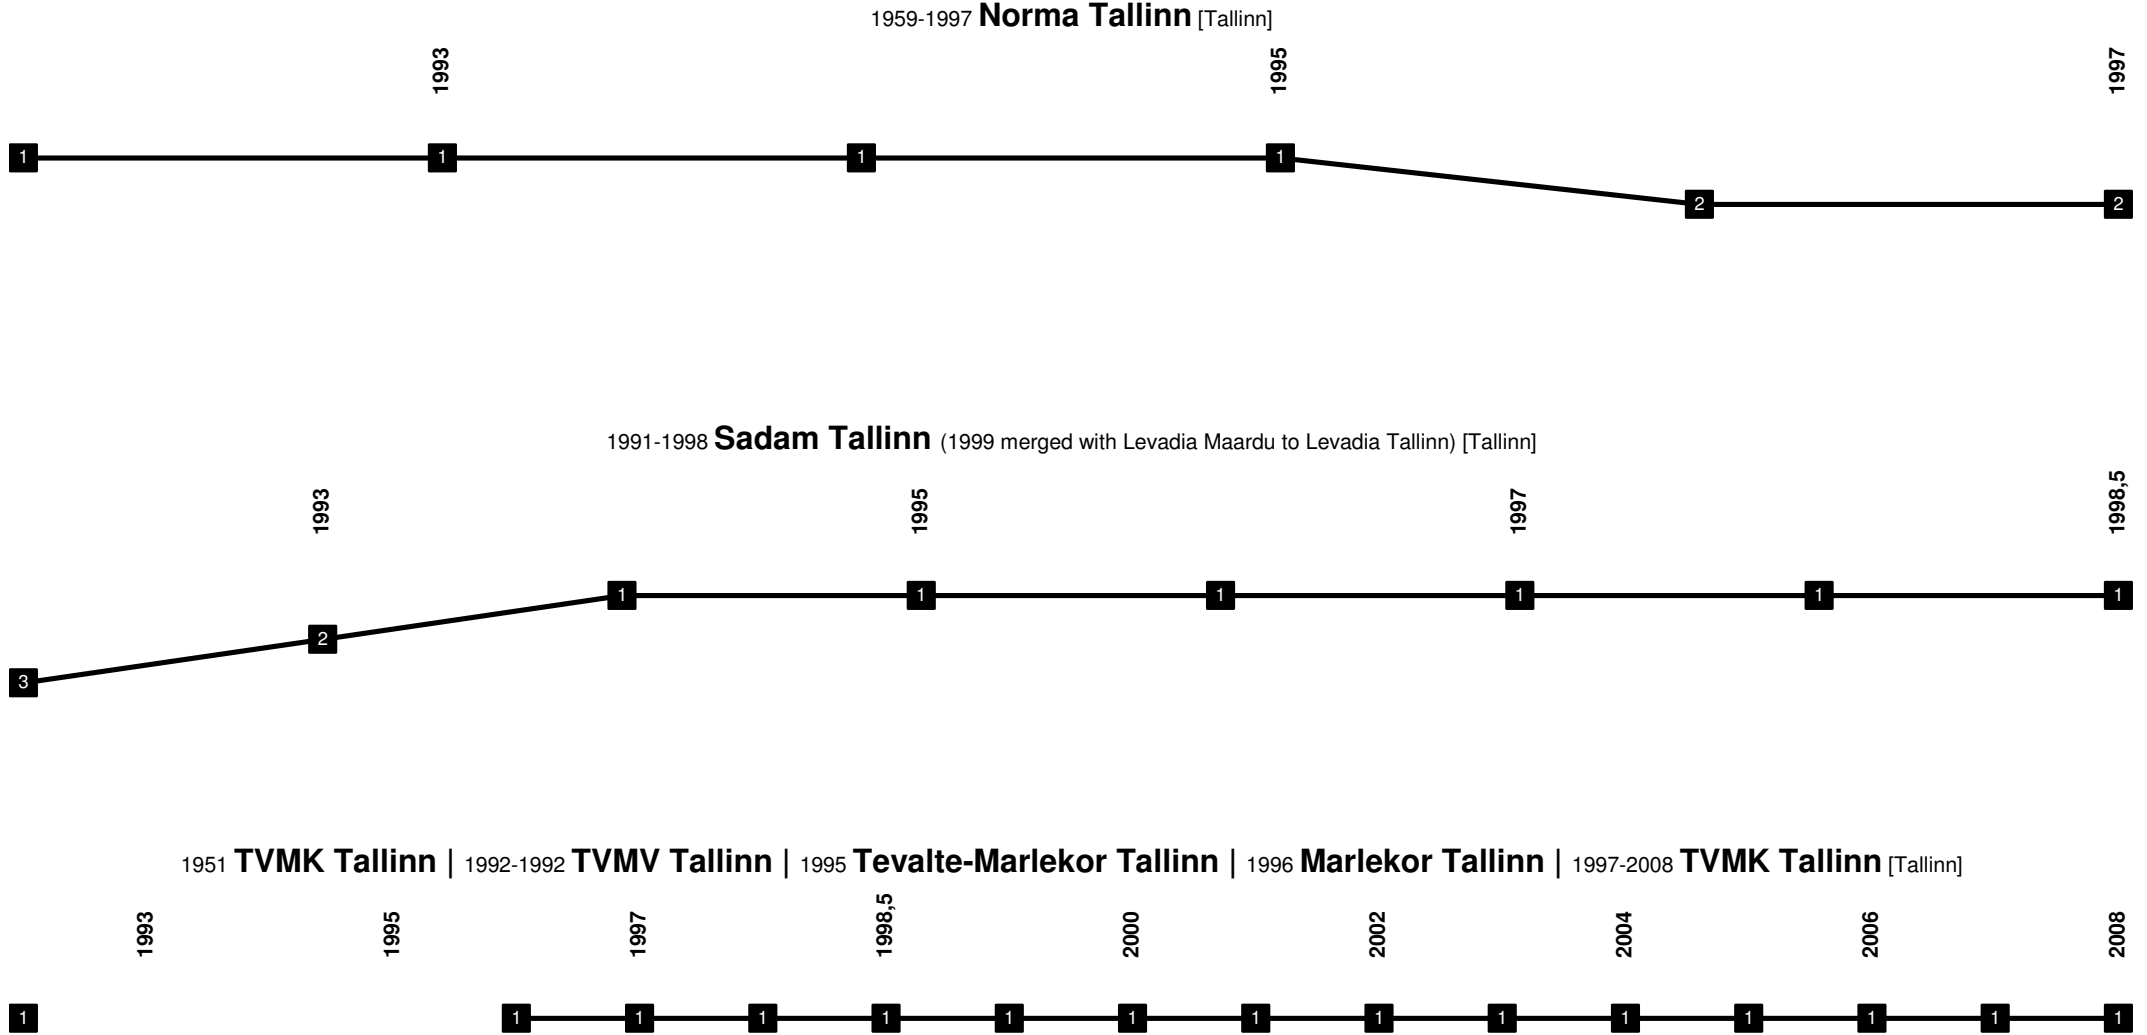

1997 **FC Kuressaare** [Kuressaare]

Estonia - Divisional Movements

Estonia - Divisional Movements

Estonia - Divisional Movements

Estonia - Divisional Movements

Estonia - Divisional Movements

Estonia - Divisional Movements

Estonia - Divisional Movements

1990 **Merkuur Tartu** | 2006 **Maag Tartu** (2006 merged with Tammeka Tartu) [Tartu]

2006 (2008 merged with Valk 494 Tartu) **Santos Tartu** [Tartu]

2008-2013 **SK 10 Tartu** [Tartu]