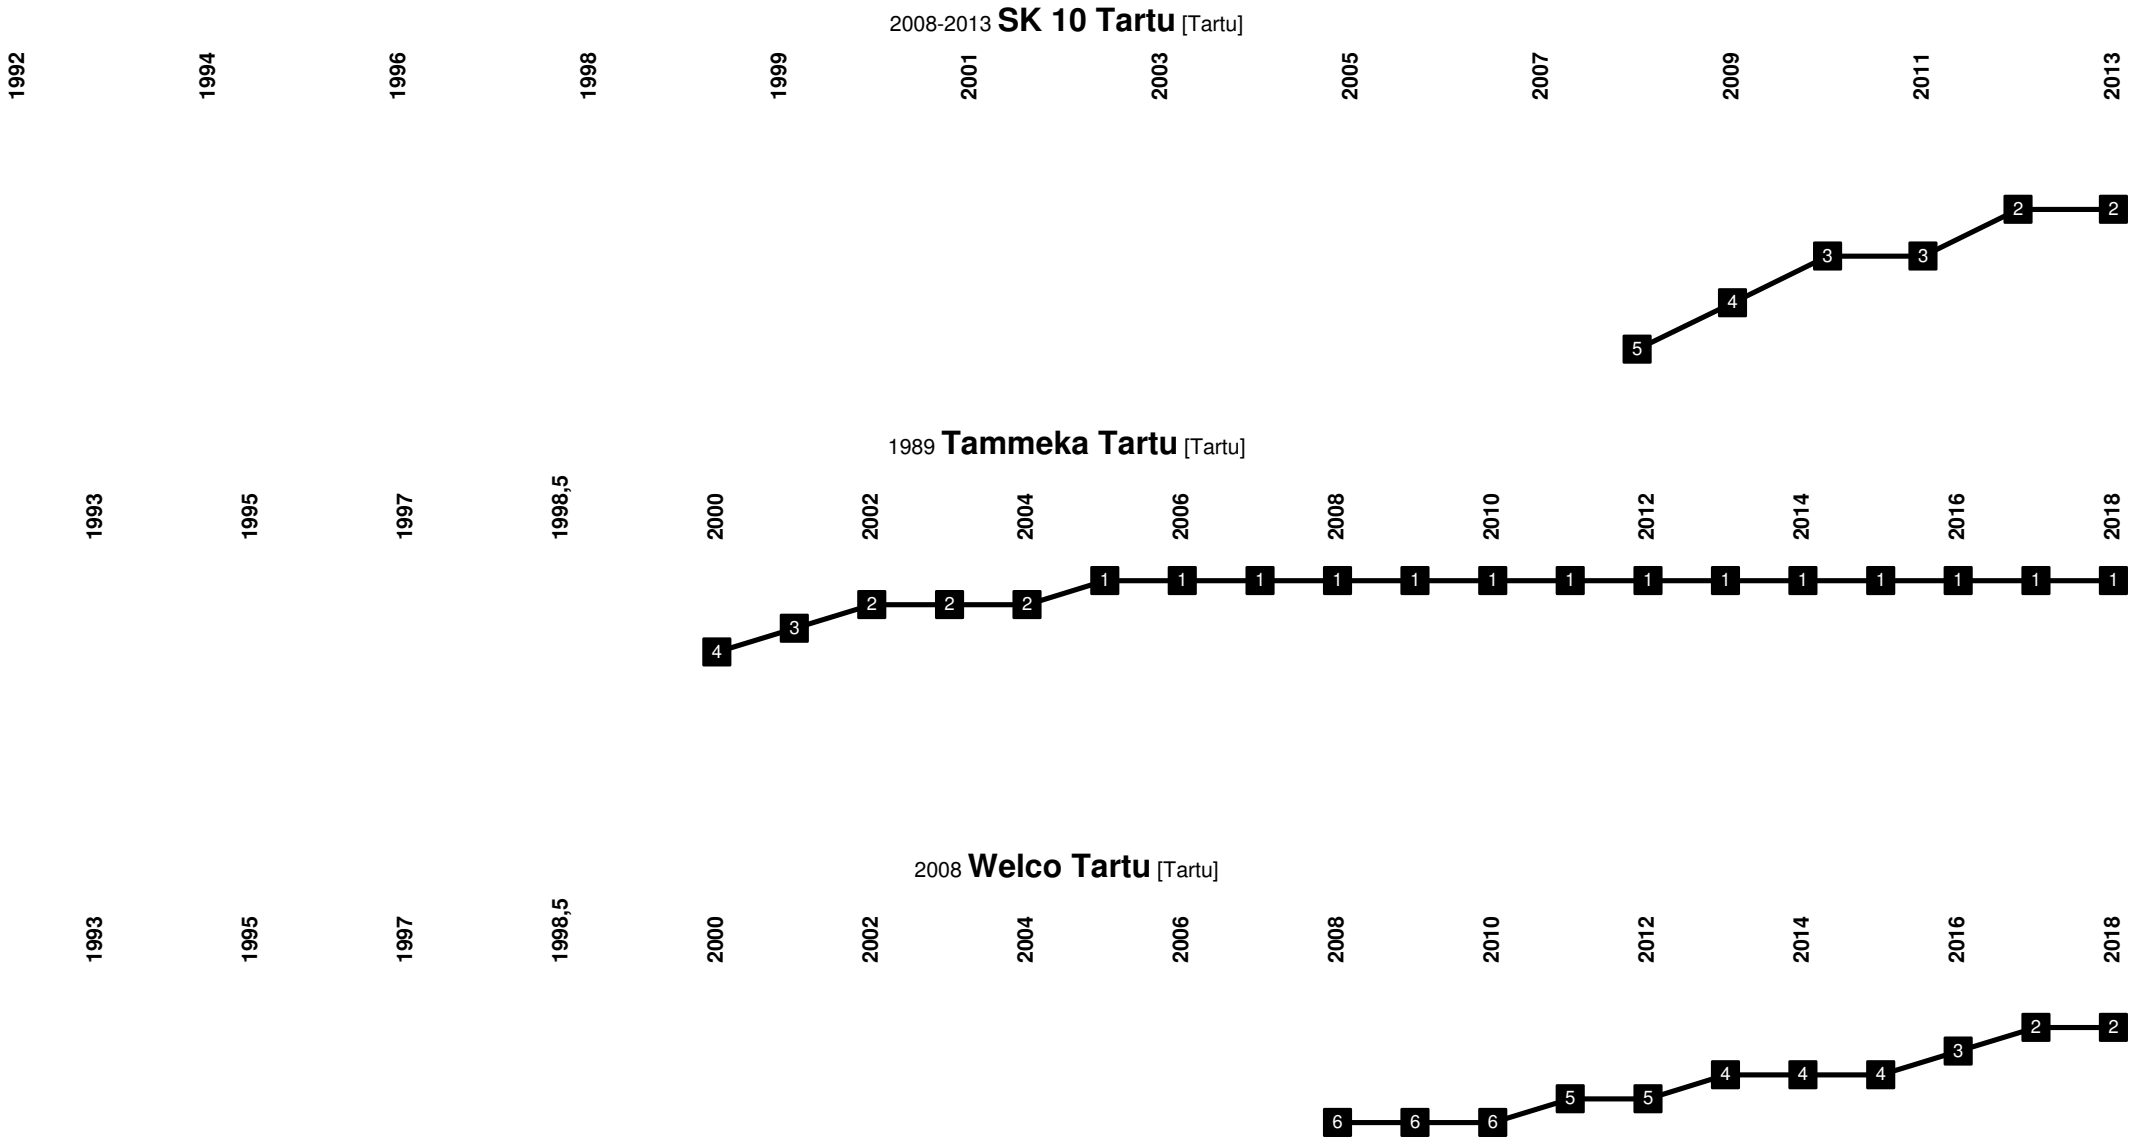

Estonia - Divisional Movements