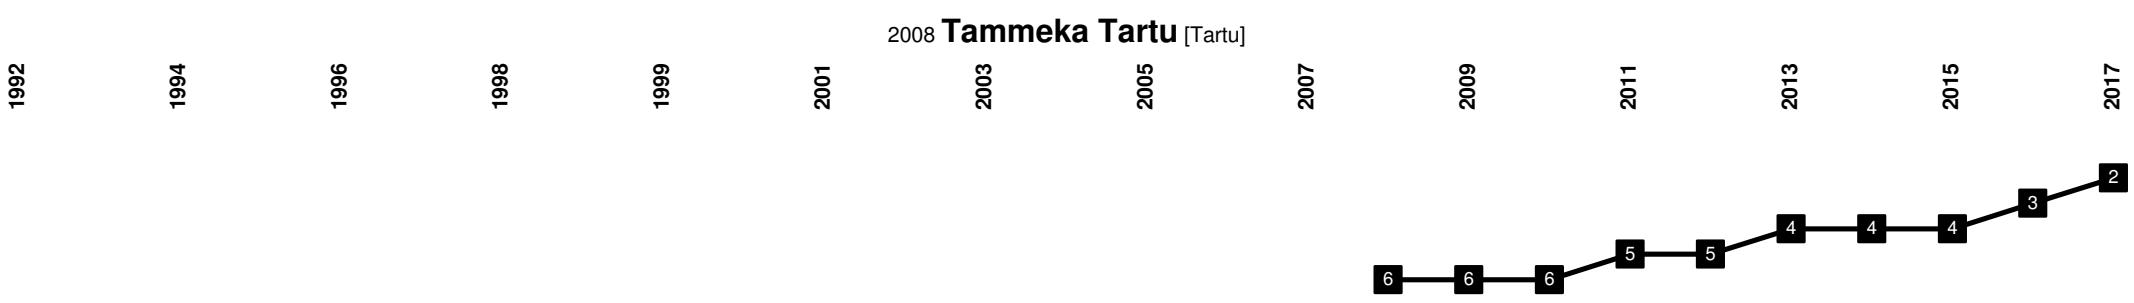

Estonia - Divisional Movements